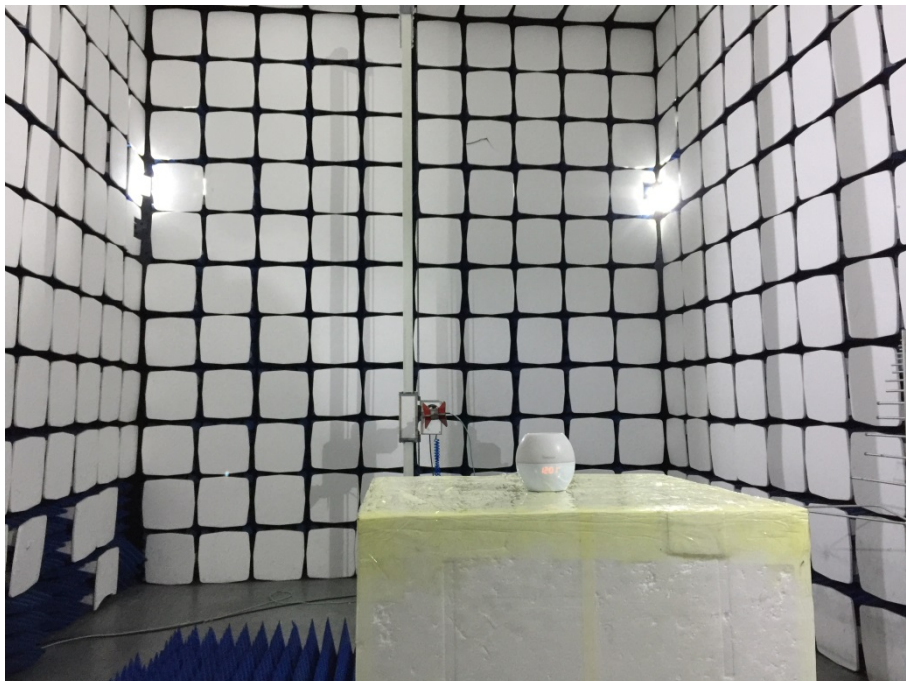

EXHIBIT 4 - TEST SETUP PHOTOGRAPHS

Conducted Emission Test Setup

Radiation Emission Test Setup (Below 30MHz)

Radiation Emission Test Setup (30MHz to 1GHz)

Radiation Emission Test Setup (1GHz to 18GHz)

Radiation Emission Test Setup (Above 18GHz)