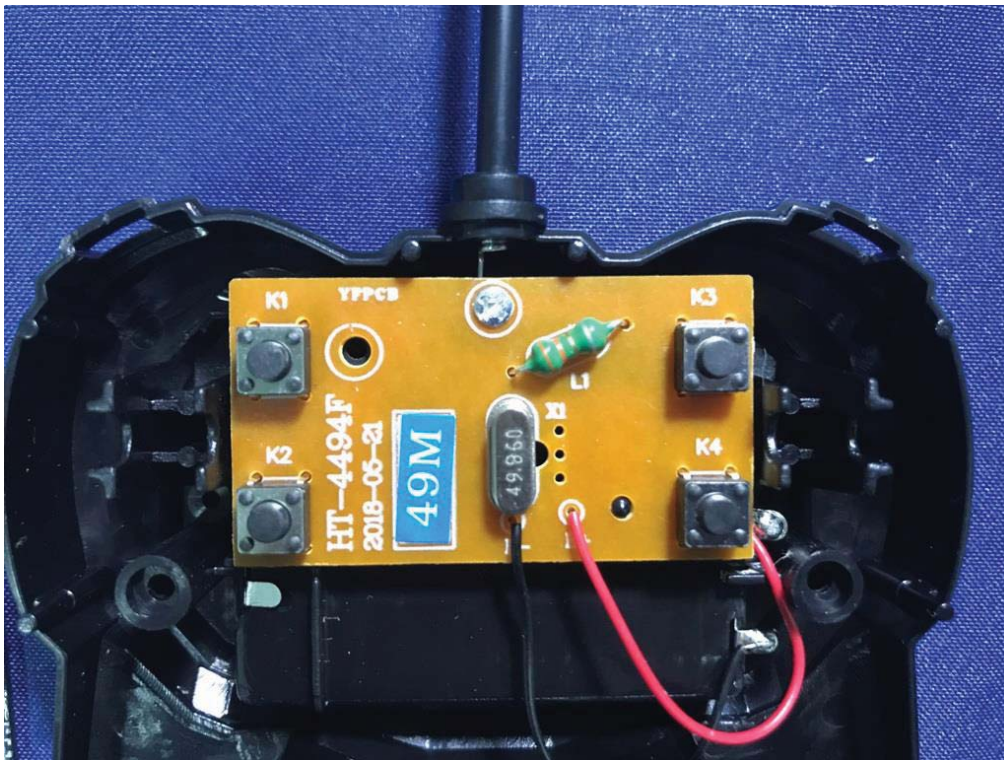

BUREAU  
VERITAS

Model No.: 5588-709

TEST REPORT NUMBER: (8519)094-0443

TEST REPORT NUMBER: (8519)094-0443

TEST REPORT NUMBER: (8519)094-0443

TEST REPORT NUMBER: (8519)094-0443

END OF REPORT