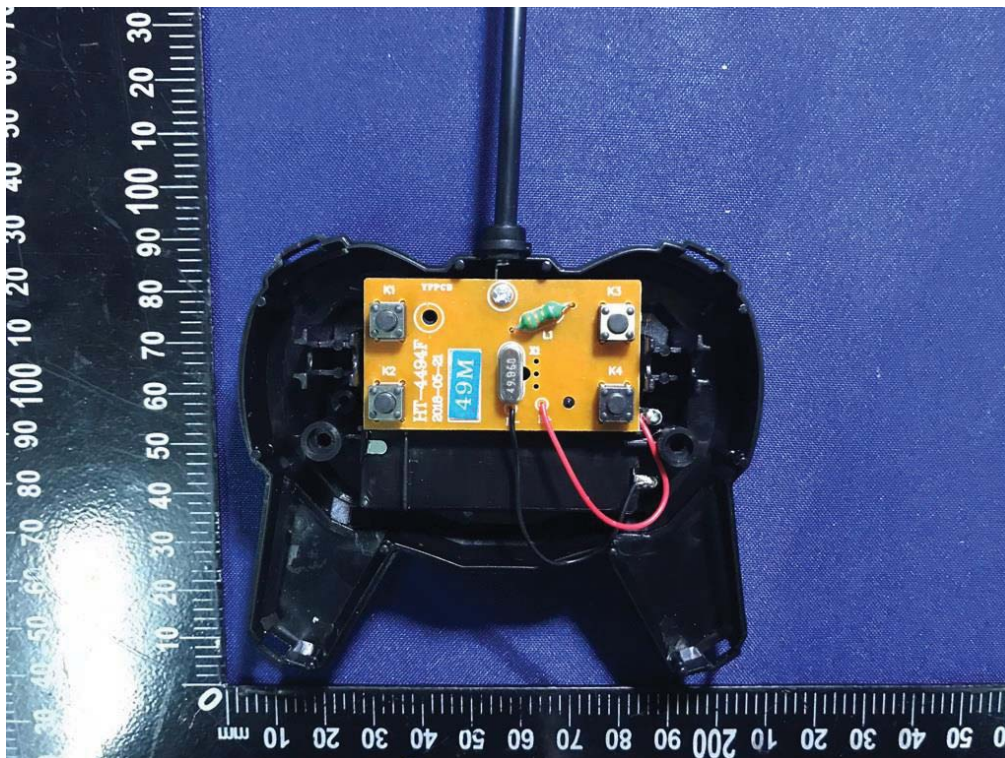

BUREAU  
VERITAS

Model No.: 5588-709

TEST REPORT NUMBER: (8519)094-0443

TEST REPORT NUMBER: (8519)094-0443

TEST REPORT NUMBER: (8519)094-0443

TEST REPORT NUMBER: (8519)094-0443

END OF REPORT