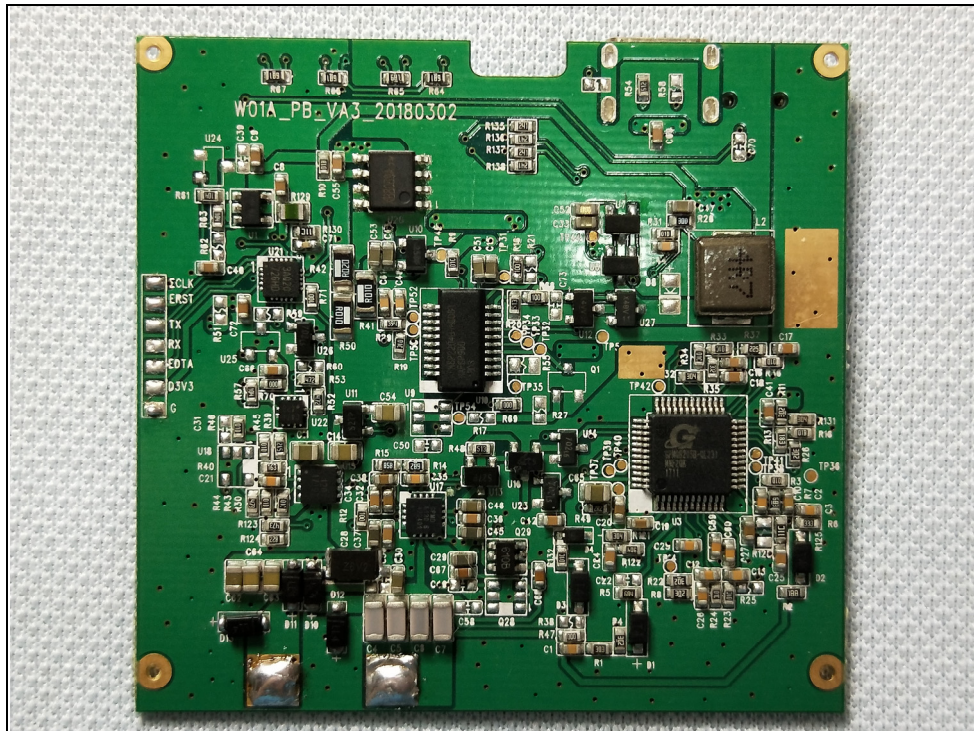

Spectrum Research & Testing Lab., Inc.

No.167,Ln. 780, Shan-Tong Rd.,Ling 8, Shan-Tong Li,
Chung-Li Dist., Taoyuan City 320, Taiwan (R.O.C.)