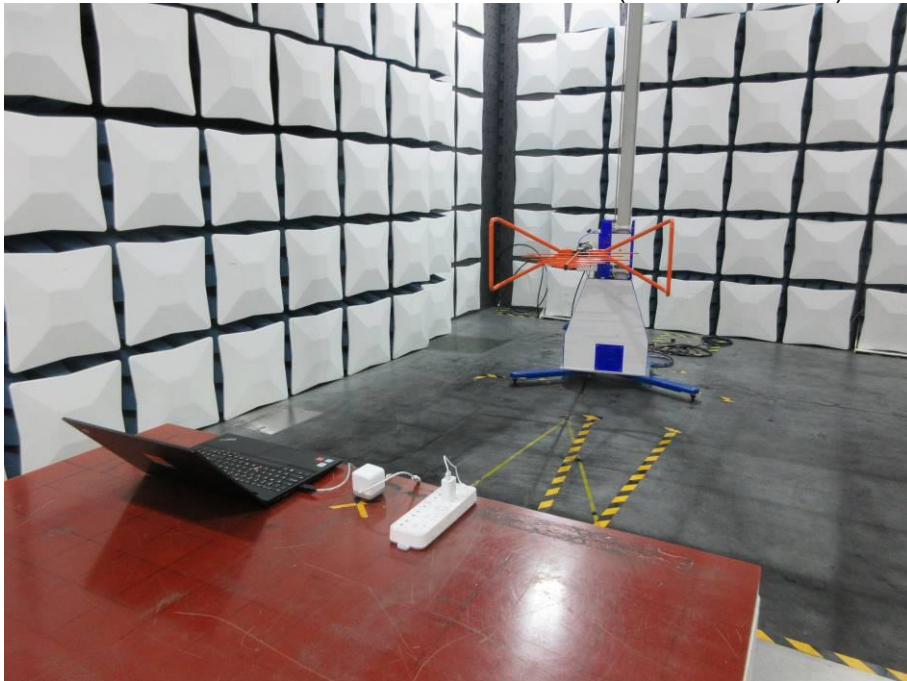

# **Setup Photographs**

RADIATED RF MEASUREMENT SETUP (9KHz ~ 30 MHz)

RADIATED RF MEASUREMENT SETUP (30MHz ~ 1 GHz)

RADIATED RF MEASUREMENT SETUP (ABOVE 1 GHz- X axis)

RADIATED RF MEASUREMENT SETUP (ABOVE 1 GHz- Y axis)

RADIATED RF MEASUREMENT SETUP (ABOVE 1 GHz- Z axis)

POWERLINE CONDUCTED EMISSIONS MEASUREMENT SETUP