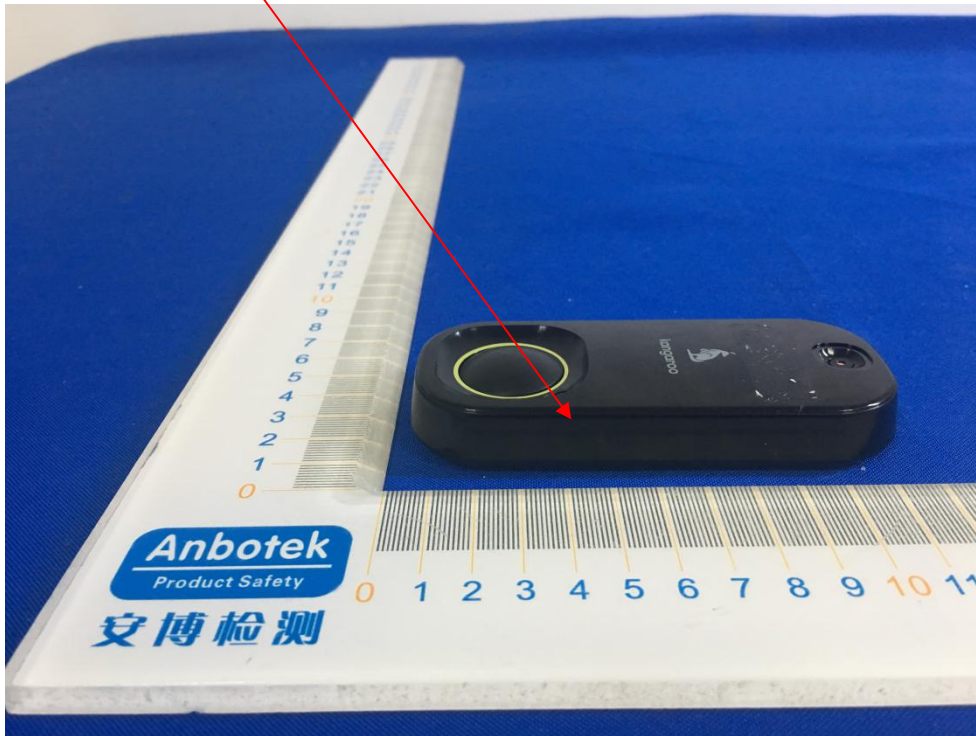

Label Location On EUT

Label

Product Name: Photo Doorbell
Model Number: Doorcam1
FCC ID: 2APSE-DOORCAM