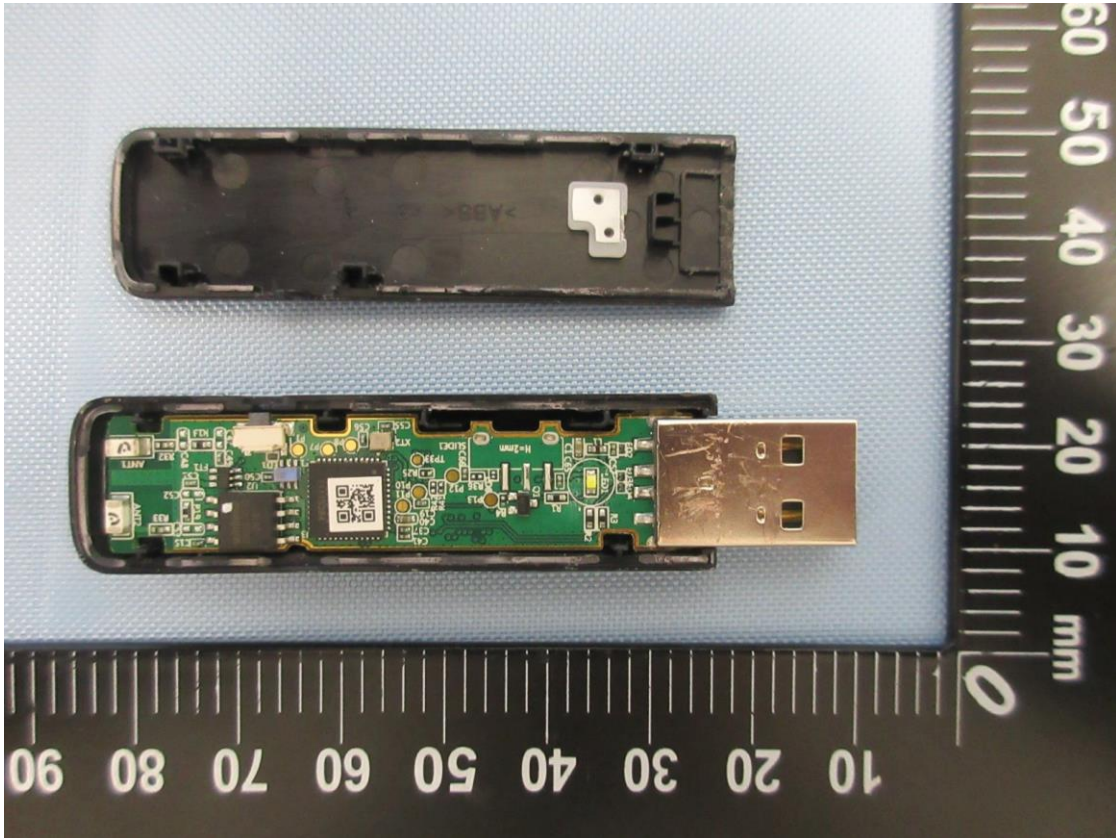

Product: Penrose Wireless Dongle

Type Identification: Penrose P TX

Product: Penrose Wireless Dongle

Type Identification: Penrose P TX

Product: Penrose Wireless Dongle

Type Identification: Penrose P TX

Product: Penrose Wireless Dongle

Type Identification: Penrose P TX

Product: Penrose Wireless Dongle

Type Identification: Penrose P TX