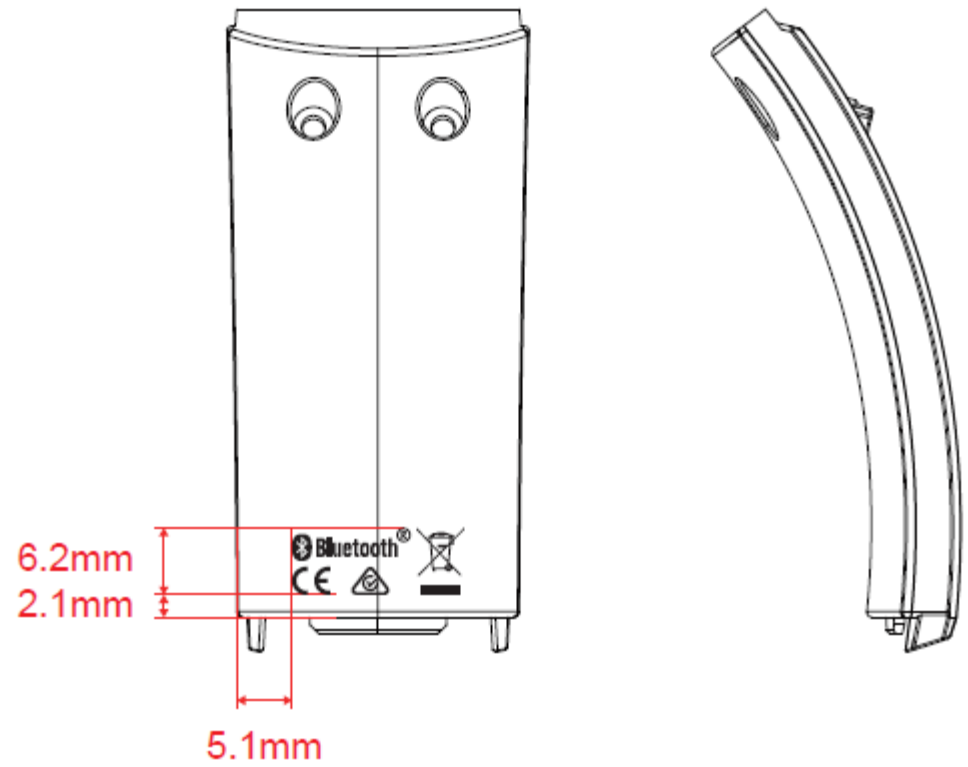

Mobius Labeling Definition

Date: 2018-0522

Rev.-02

By Ampacs

Location: Silkscreen Print on Right Headband Cover

Length: 16 mm

Height: 6.2 mm

Printing color: Pantone Cool Gray 9 C

Location: Under Left Yoke & Right Yoke respectively

Length: 70 mm

Height: 6.5 mm

Color: Black / White

Location: Serial Number Label on Speaker Driver Plate
 Length: 20 mm
 Height: 6 mm

Serial Number Naming Rule: