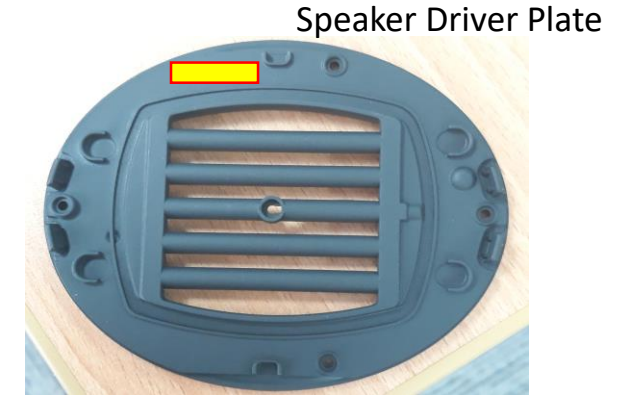

Mobius Labeling Definition

Date: 2018-0522

Rev.-02

By Ampacs

Location: Silkscreen Print on Right Headband Cover

Length: 16 mm

Height: 6.2 mm

Printing color: Pantone Cool Gray 9 C

Location: Under Left Yoke & Right Yoke respectively

Length: 70 mm

Height: 6.5 mm

Color: Black / White

Location: Serial Number Label on Speaker Driver Plate
 Length: 20 mm
 Height: 6 mm

Serial Number Naming Rule: