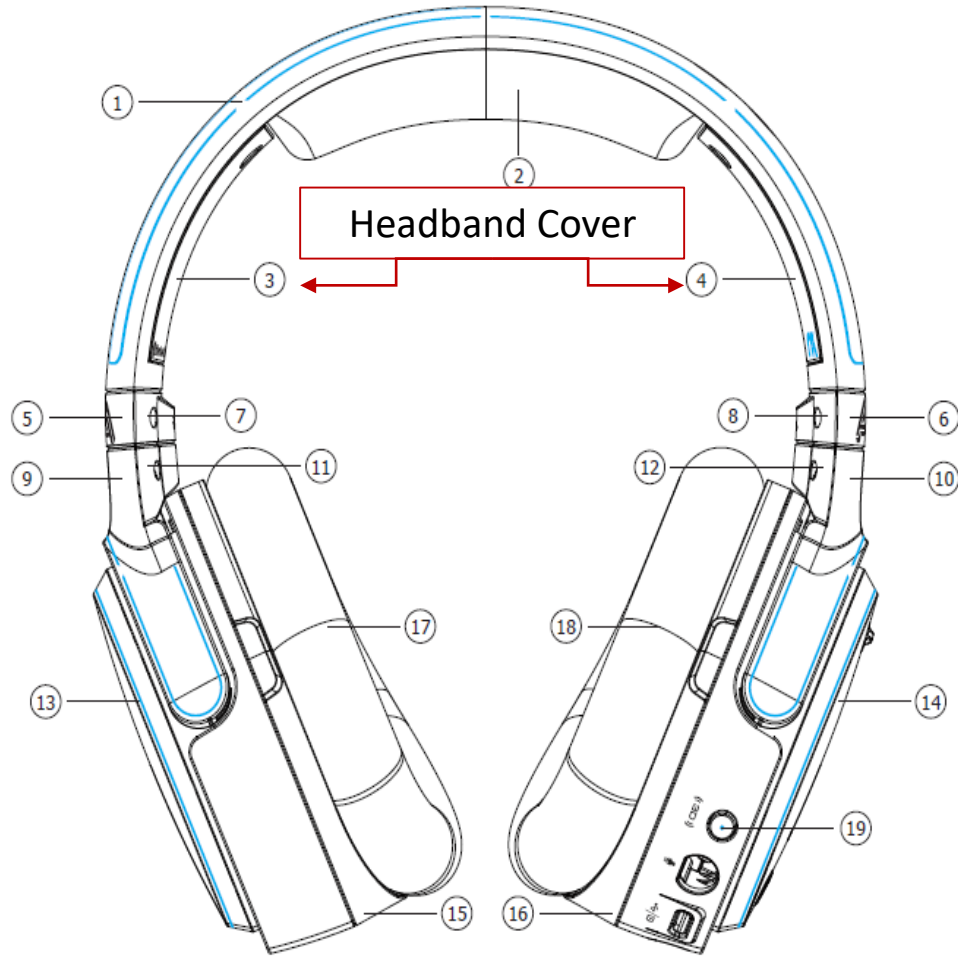

Mobius Labeling Definition

Date: 2018-0522

Rev.-02

By Ampacs

Location: Silkscreen Print on Right Headband Cover

Length: 16 mm

Height: 6.2 mm

Printing color: Pantone Cool Gray 9 C

Location: Under Left Yoke & Right Yoke respectively

Length: 70 mm

Height: 6.5 mm

Color: Black / White

Location: Serial Number Label on Speaker Driver Plate
 Length: 20 mm
 Height: 6 mm

Serial Number Naming Rule: