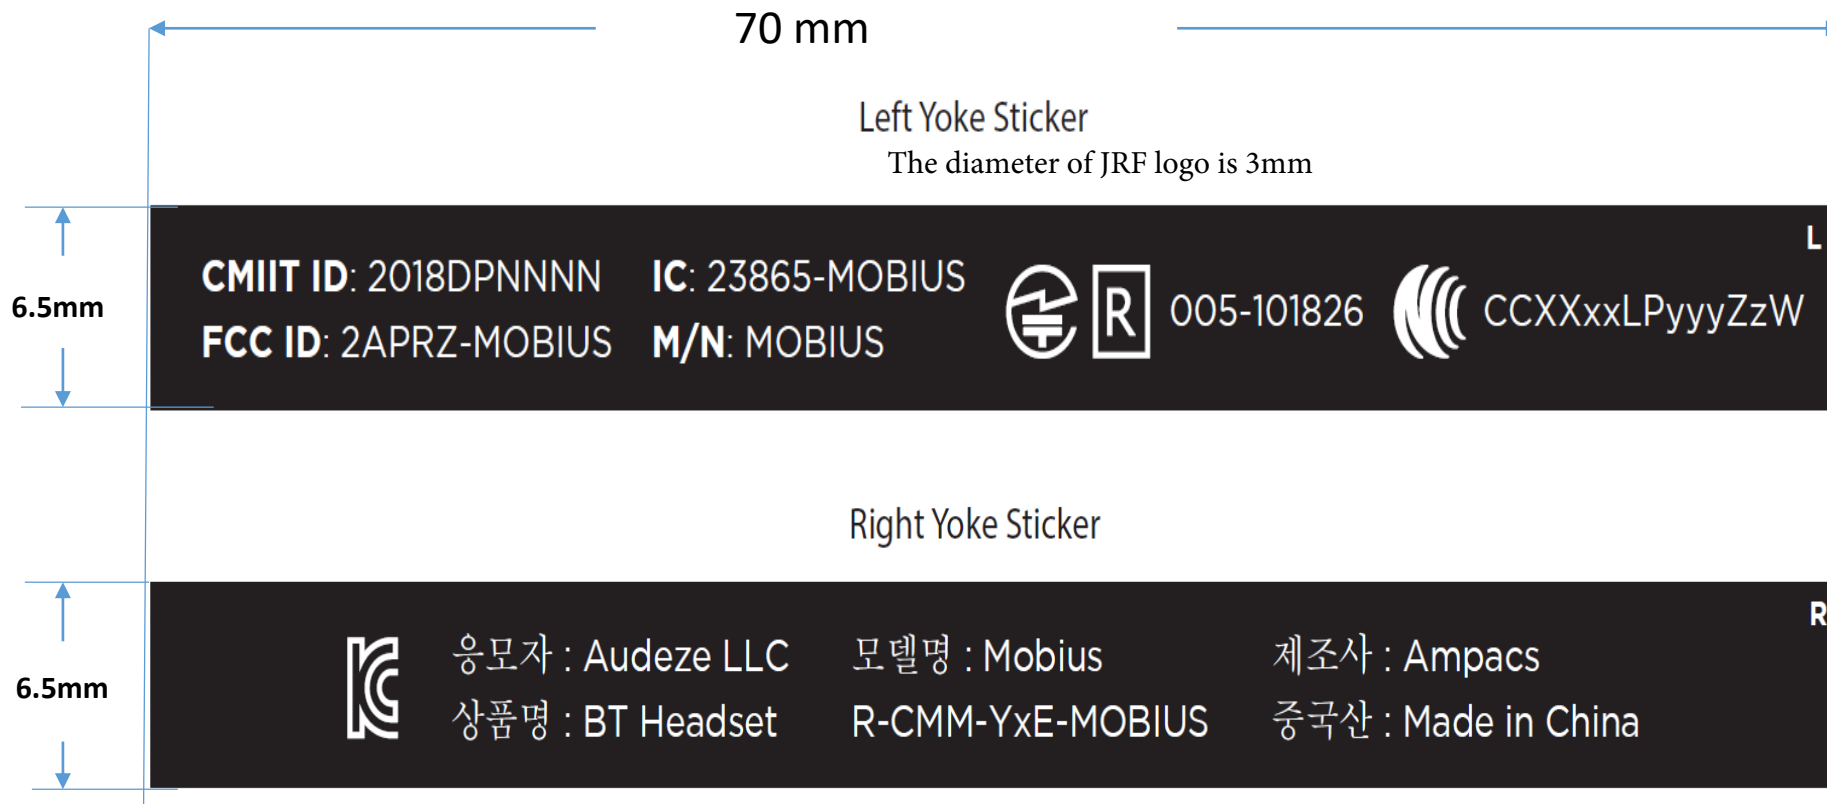

Mobius Labeling Definition

Date: 2018-0522

Rev.-02

By Ampacs

Location: Silkscreen Print on Right Headband Cover

Length: 16 mm

Height: 6.2 mm

Printing color: Pantone Cool Gray 9 C

Location: Under Left Yoke & Right Yoke respectively

Length: 70 mm

Height: 6.5 mm

Color: Black / White

Location: Serial Number Label on Speaker Driver Plate
 Length: 20 mm
 Height: 6 mm

Serial Number Naming Rule: