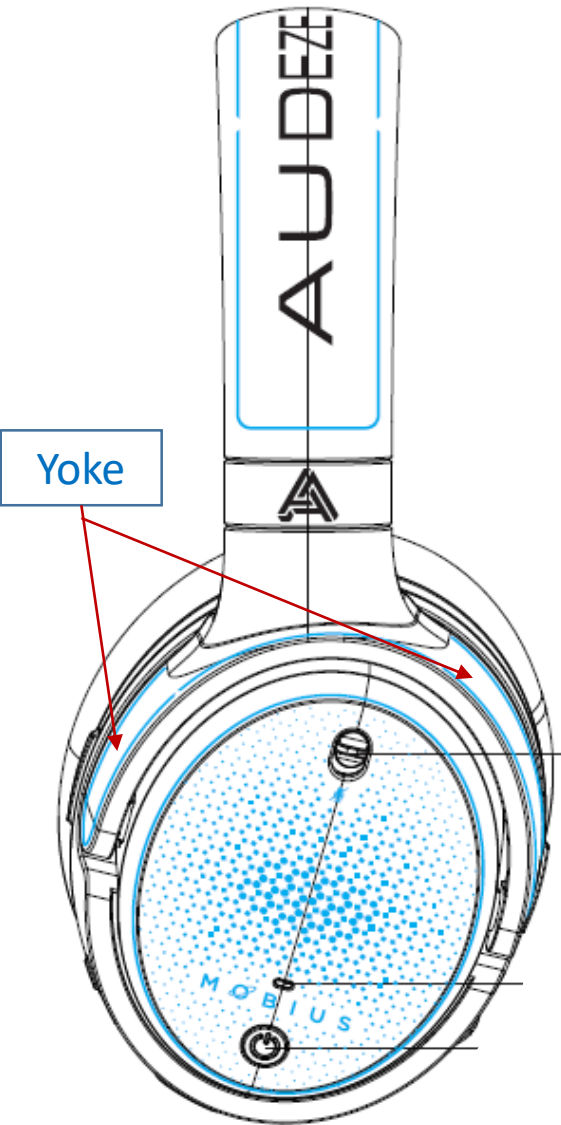

Mobius Labeling Definition

Date: 2018-0522

Rev.-02

By Ampacs

Location: Silkscreen Print on Right Headband Cover

Length: 16 mm

Height: 6.2 mm

Printing color: Pantone Cool Gray 9 C

Location: Under Left Yoke & Right Yoke respectively

Length: 70 mm

Height: 6.5 mm

Color: Black / White

Location: Serial Number Label on Speaker Driver Plate
 Length: 20 mm
 Height: 6 mm

Serial Number Naming Rule: