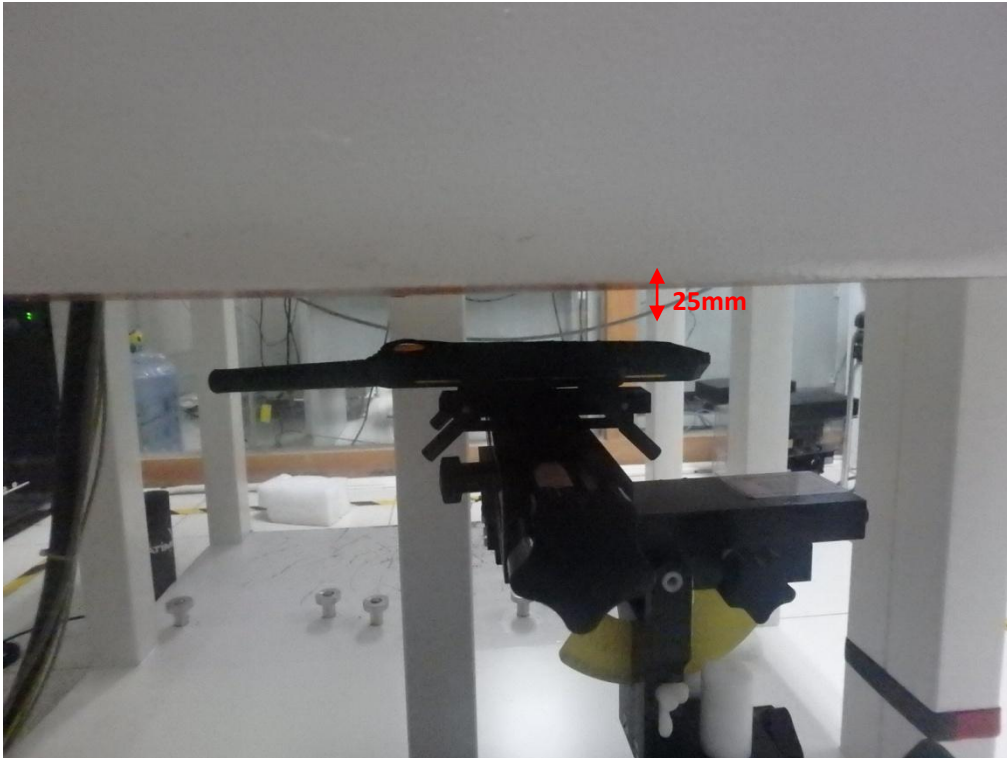

Test Setup Photos

Face Up with 2.5 cm Separation Distance.

Body Back Touch with all accessories

The thickness of EUT is 1.1cm

DEPTH OF THE LIQUID IN THE PHANTOM—ZOOM IN

Note: The position used in the measurement were according to IEEE 1528-2013