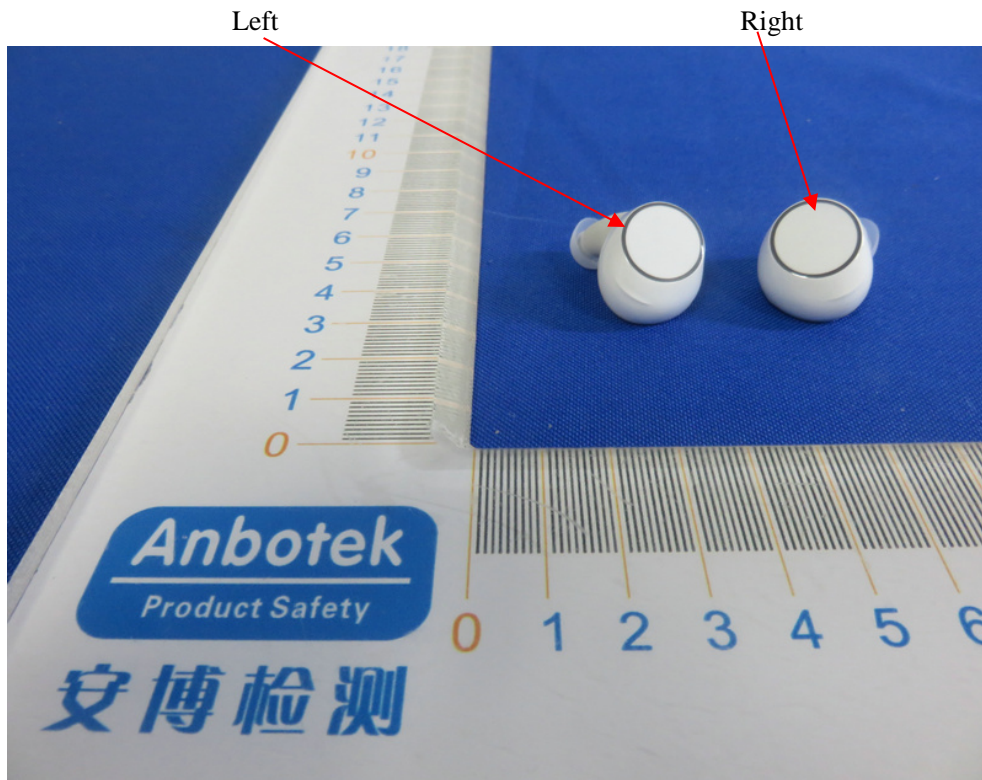

Label Location On EUT

Label

FCC ID: 2APRM-NBCS00B10