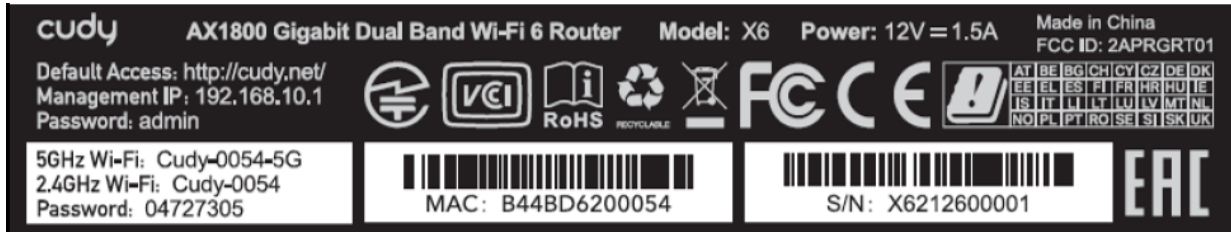

EXHIBIT A - FCC ID LABEL AND LOCATION

FCC ID Label

FCC ID Label Location Information

The label shown shall be permanently affixed at a conspicuous location on the device and be readily visible to the user at the time purchase (Labeling requirements per 2.925)