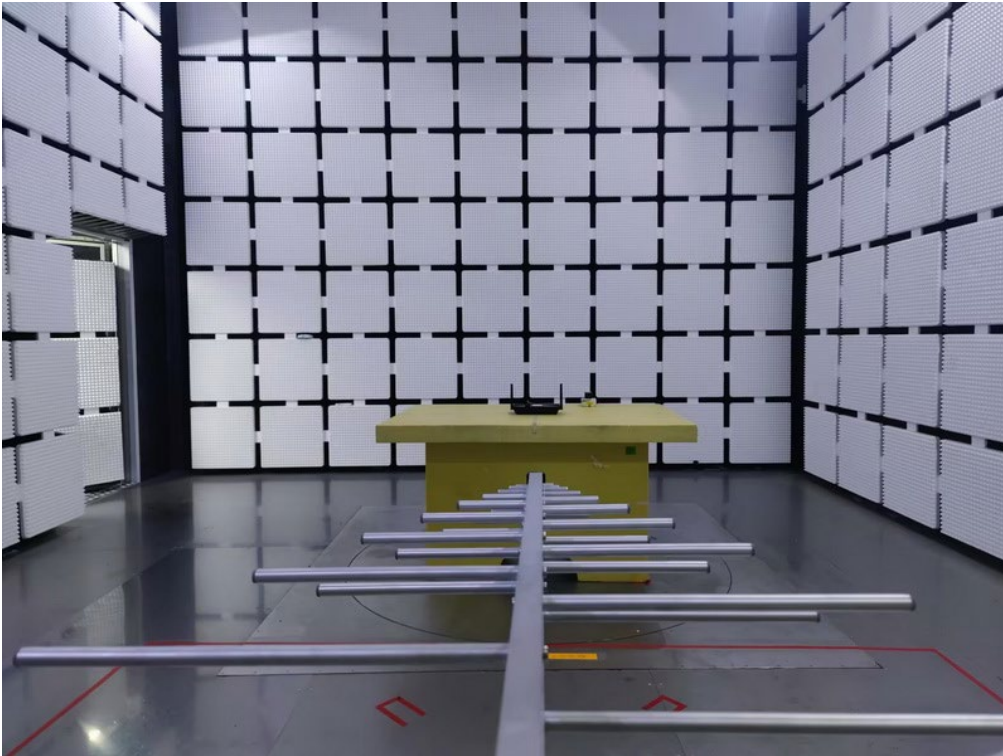

11. EUT TEST PHOTO**AC Power Line Conducted Emissions Test Photos**

Radiated Emissions Test Photos**9 kHz to 30 MHz**

Radiated Emissions Test Photos**30 MHz to 1 GHz**

Radiated Emissions Test Photos
Band edge & Harmonic(1 GHz to 18 GHz)

Radiated Emissions Test Photos

Harmonic(Above 18 GHz)

Conducted Test Photos