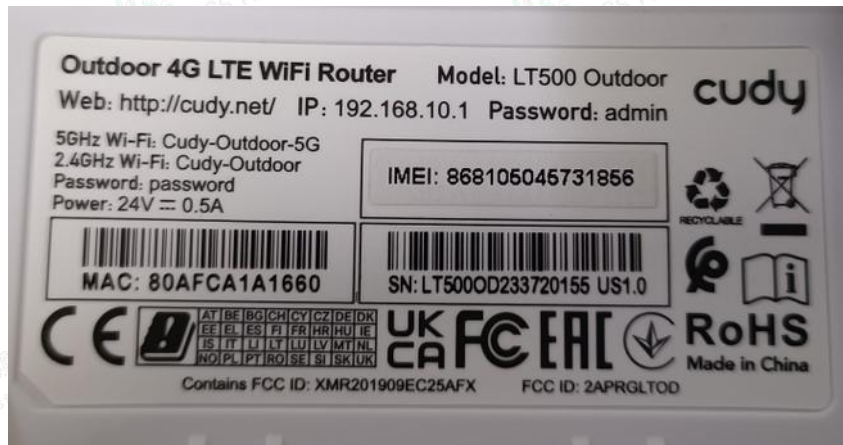

LABEL AND LOCATION

(Size: L4.0cm x 3.0cm)