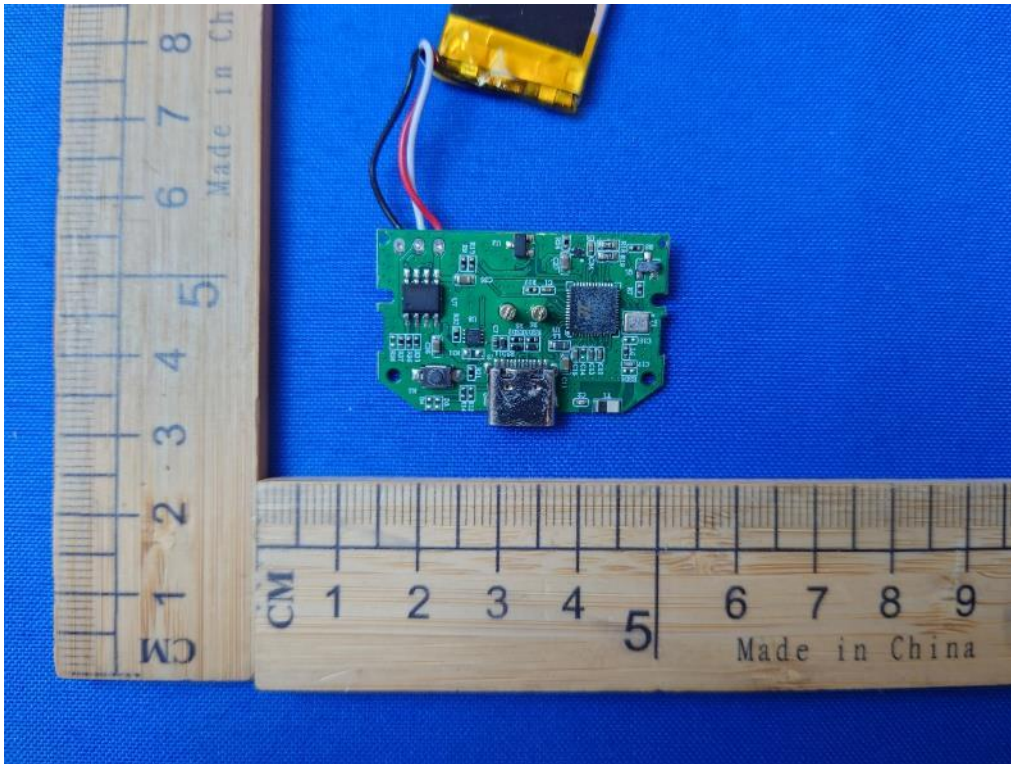

Internal

2.4GHz Bluetooth Antenna