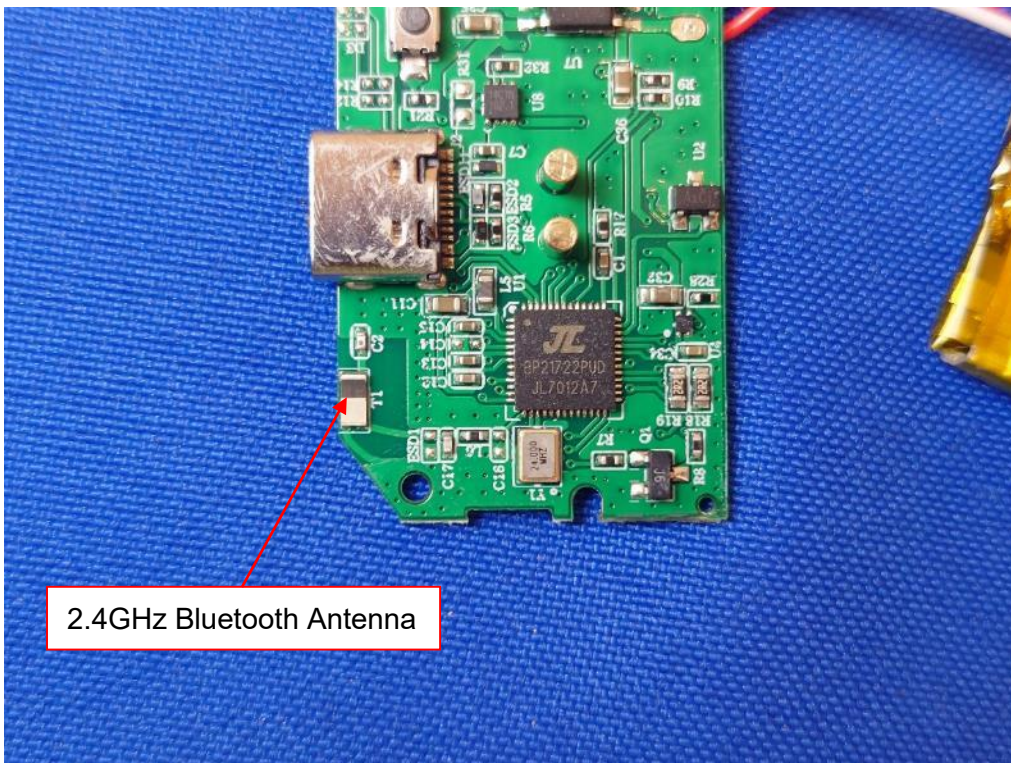

Internal

2.4GHz Bluetooth Antenna