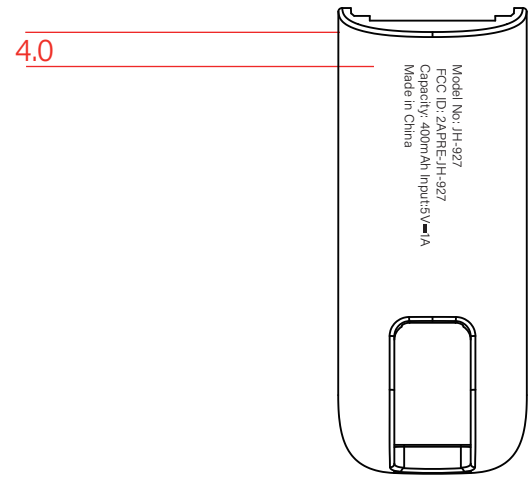

## 左内支臂

CEFC UK  
7.0MM

## 右内支臂

Model No: JH-927  
FCC ID: 2APRE-JH-927  
Capacity: 400mAh Input: 5V=1A  
Made in China  
8MM

比例: 1:1  
颜色: 冷灰7C