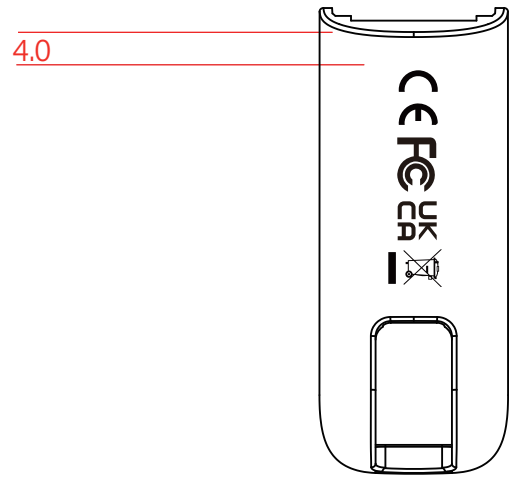

## 左内支臂

CEFC UK  
7.0MM

## 右内支臂

Model No: JH-927  
FCC ID: 2APRE-JH-927  
Capacity: 400mAh Input: 5V=1A  
Made in China  
8MM

比例: 1:1  
颜色: 冷灰7C