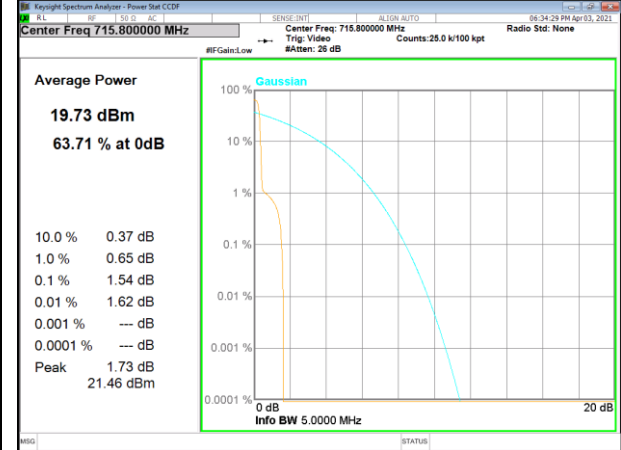

NB-IoT BAND-12

NB-IoT BAND-12

Band 12_15kHz_QPSK_High_1#0