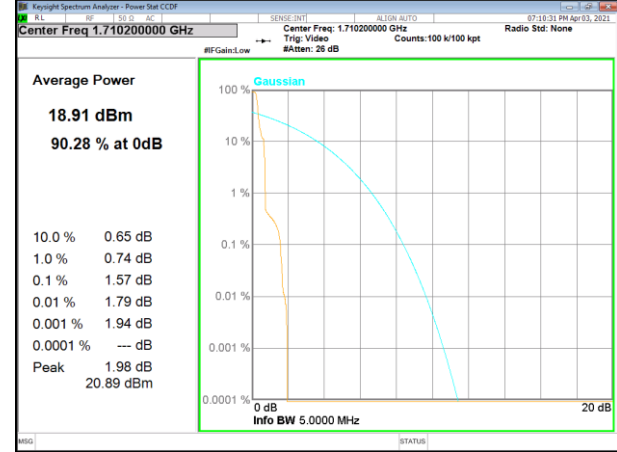

NB-IoT BAND-2

NB-IoT BAND-2

Band 2_15kHz_QPSK_High_1#0

Band 2_15kHz_BPSK_High_1#0

Band 2_15kHz_QPSK_High_3#3

NB-IoT BAND-4

NB-IoT BAND-4

Band 4_3.75kHz_QPSK_Low_1#0