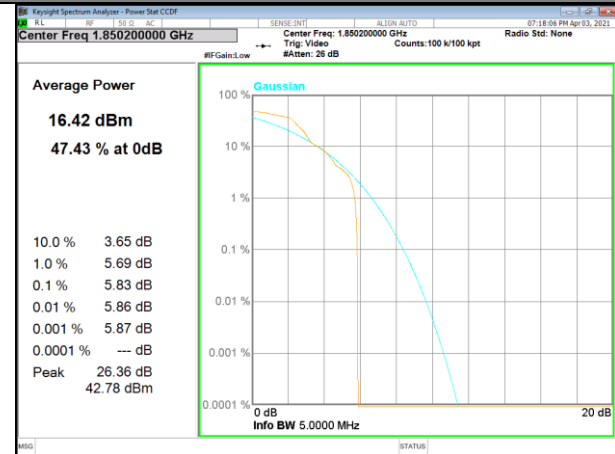

NB-IoT BAND-2

NB-IoT BAND-2

Band 2_15kHz_QPSK_Low_1#0

Band 2_15kHz_BPSK_Low_1#0

Band 2_15kHz_QPSK_Low_3#3

Band 2_15kHz_QPSK_Middle_1#0

Band 2_15kHz_BPSK_Middle_1#0

Band 2_15kHz_QPSK_Middle_3#3