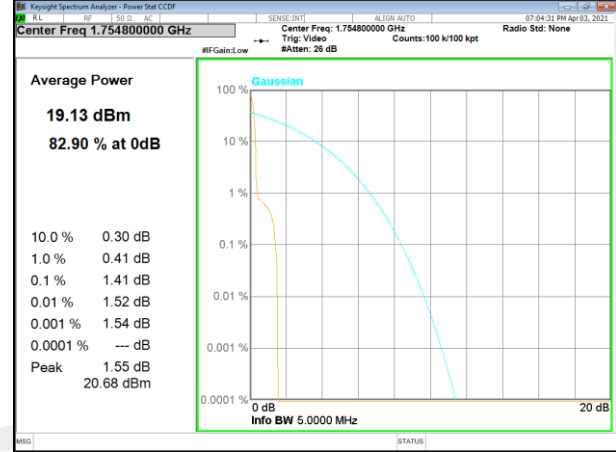

Band 4_15kHz_BPSK_High_1#0