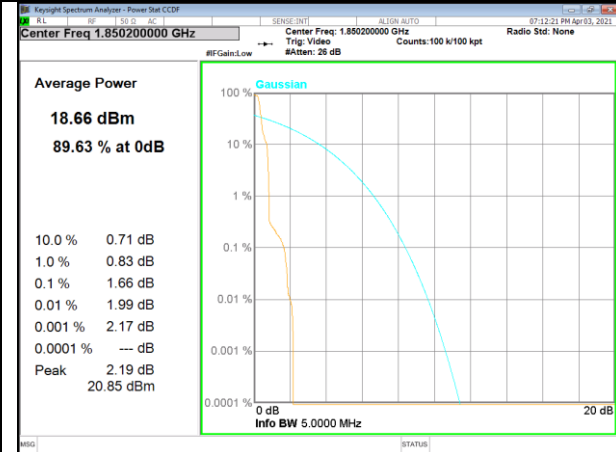

PAR
NB-IoT BAND-2

NB-IoT BAND-2

Band 2_3.75kHz_QPSK_Low_1#0

Band 2_3.75kHz_BPSK_Low_1#0

Band 2_3.75kHz_QPSK_Middle_1#0

Band 2_3.75kHz_BPSK_Middle_1#0

Band 2_3.75kHz_QPSK_High_1#0

Band 2_3.75kHz_BPSK_High_1#0