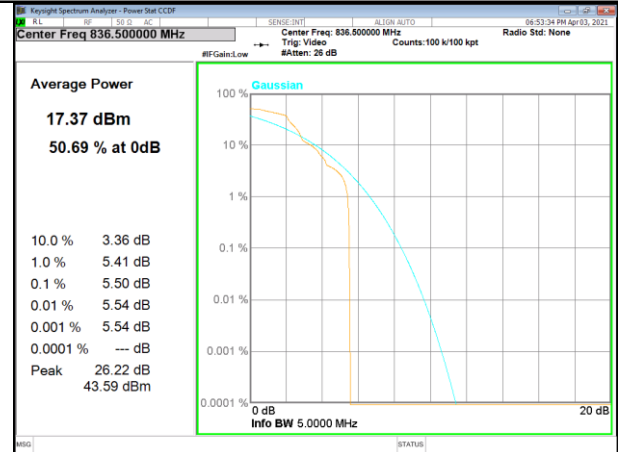

Band 5_15kHz_QPSK_Middle_3#3