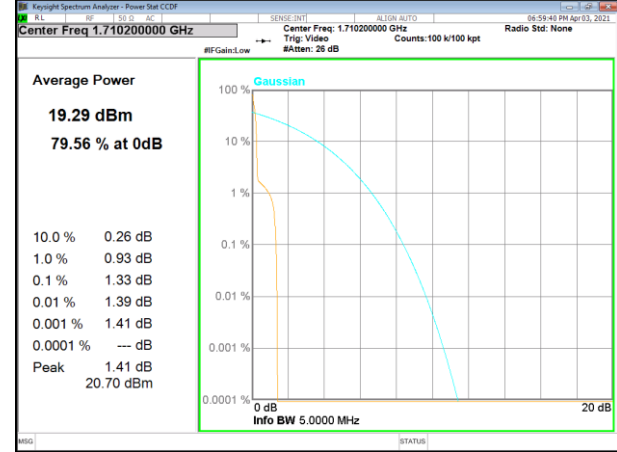

Band 4_3.75kHz_BPSK_Low_1#0

Band 4_3.75kHz_QPSK_Middle_1#0

Band 4_3.75kHz_BPSK_Middle_1#0

Band 4_3.75kHz_BPSK_High_1#0

Band 4_3.75kHz_QPSK_High_1#0

NB-IoT BAND-4

NB-IoT BAND-4

Band 4_15kHz_QPSK_Low_1#0