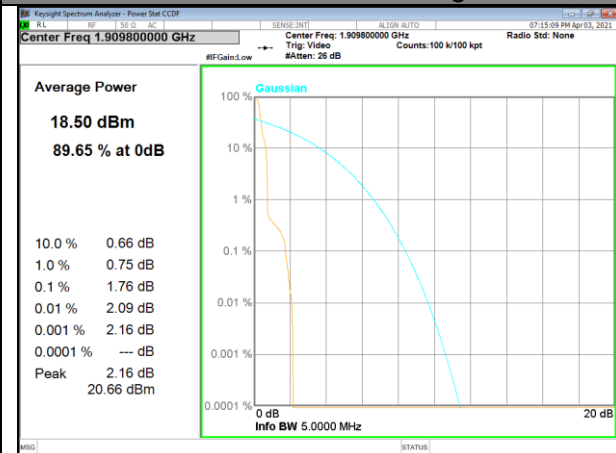

PAR
NB-IoT BAND-2

NB-IoT BAND-2

Band 2_3.75kHz_QPSK_Low_1#0

Band 2_3.75kHz_BPSK_Low_1#0

Band 2_3.75kHz_QPSK_Middle_1#0

Band 2_3.75kHz_BPSK_Middle_1#0

Band 2_3.75kHz_QPSK_High_1#0

Band 2_3.75kHz_BPSK_High_1#0