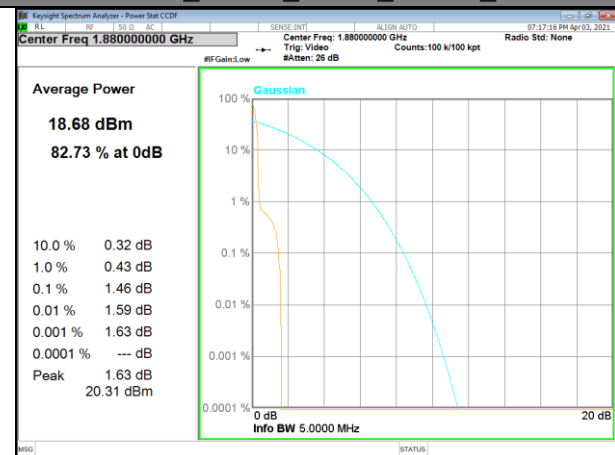

NB-IoT BAND-2

NB-IoT BAND-2

Band 2_15kHz_QPSK_Low_1#0

Band 2_15kHz_BPSK_Low_1#0

Band 2_15kHz_QPSK_Low_3#3

Band 2_15kHz_QPSK_Middle_1#0

Band 2_15kHz_BPSK_Middle_1#0

Band 2_15kHz_QPSK_Middle_3#3