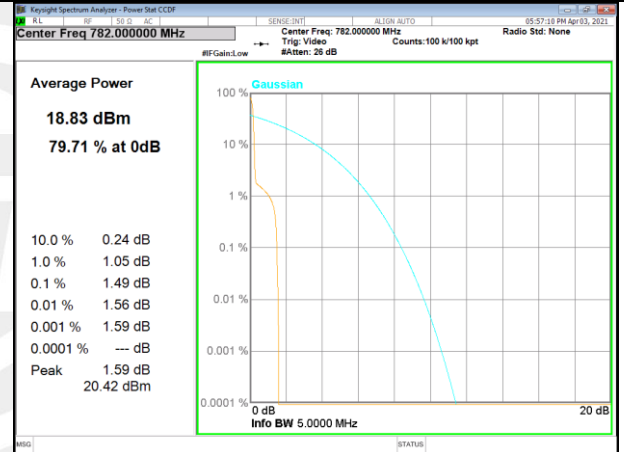

Band 13_15kHz_QPSK_Middle_1#0