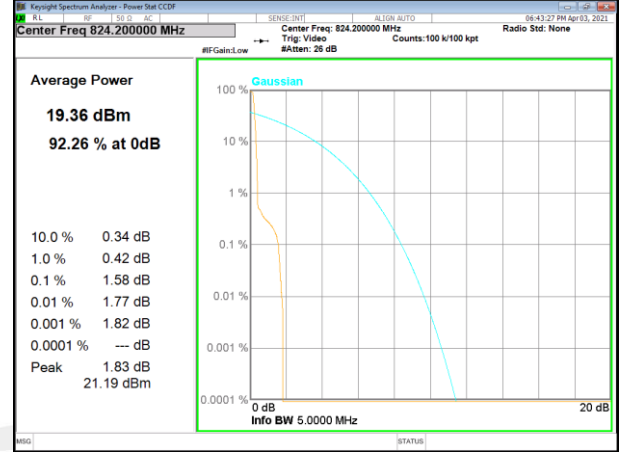

Band 4_15kHz_BPSK_High_1#0

Band 4_15kHz_QPSK_High_3#3

NB-IoT BAND-5

NB-IoT BAND-5

Band 5_3.75kHz_QPSK_Low_1#0

Band 5_3.75kHz_BPSK_Low_1#0

Band 5_3.75kHz_QPSK_Middle_1#0

Band 5_3.75kHz_BPSK_Middle_1#0