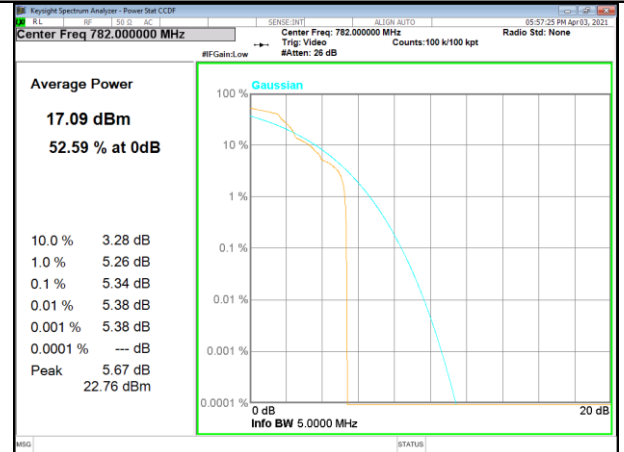

Band 13_15kHz_QPSK_Low_3#3

Band 13_15kHz_QPSK_Middle_1#0

Band 13_15kHz_BPSK_Middle_1#0

Band 13_15kHz_QPSK_Middle_3#3

NB-IoT BAND-13

NB-IoT BAND-13

Band 13_15kHz_QPSK_High_1#0

Band 13_15kHz_BPSK_High_1#0