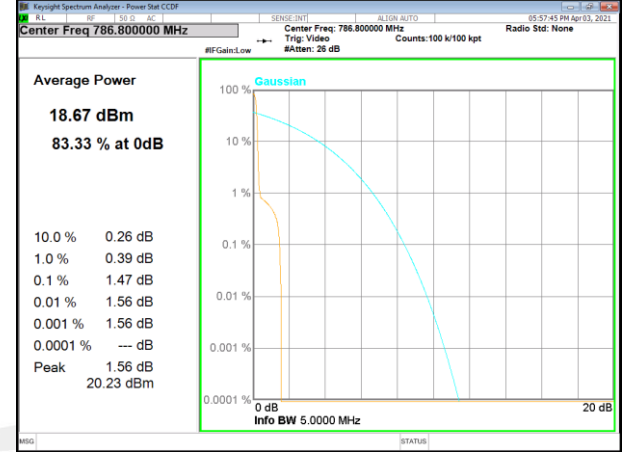

Band 13_15kHz_QPSK_Low_3#3

Band 13_15kHz_QPSK_Middle_1#0

Band 13_15kHz_BPSK_Middle_1#0

Band 13_15kHz_QPSK_Middle_3#3

NB-IoT BAND-13

NB-IoT BAND-13

Band 13_15kHz_QPSK_High_1#0

Band 13_15kHz_BPSK_High_1#0