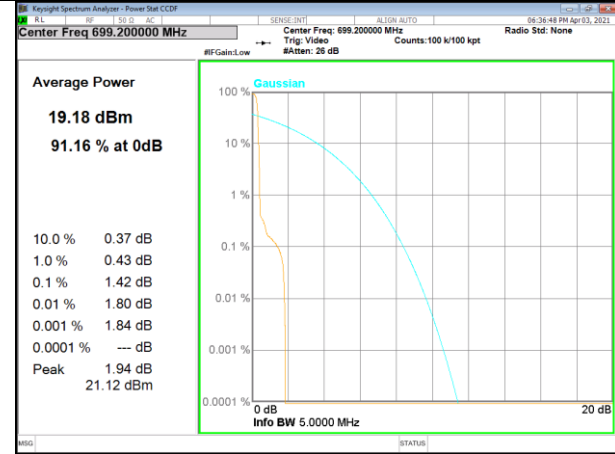

NB-IoT BAND-12

NB-IoT BAND-12

Band 12_3.75kHz_QPSK_Low_1#0