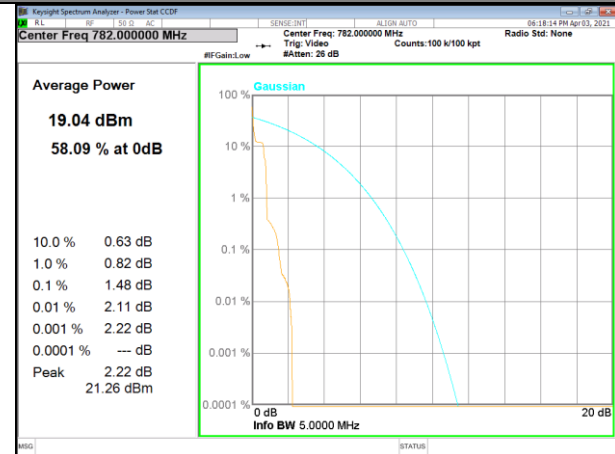

Band 13_3.75kHz_QPSK_Middle_1#0