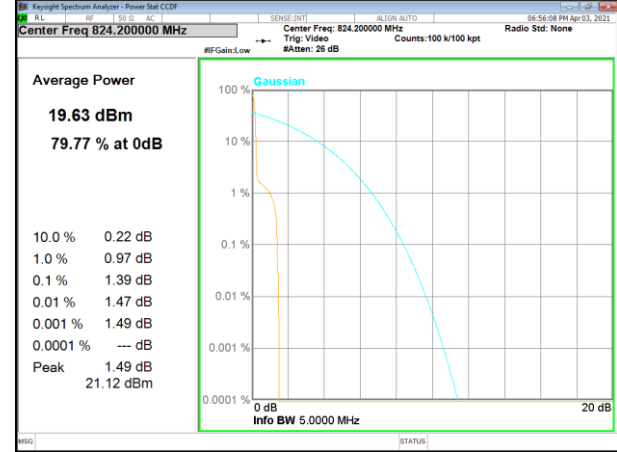

Band 5_3.75kHz_QPSK_High_1#0

Band 5_3.75kHz_BPSK_High_1#0

NB-IoT BAND-5

NB-IoT BAND-5

Band 5_15kHz_QPSK_Low_1#0

Band 5_15kHz_BPSK_Low_1#0

Band 5_15kHz_QPSK_Low_3#3

Band 5_15kHz_QPSK_Middle_1#0