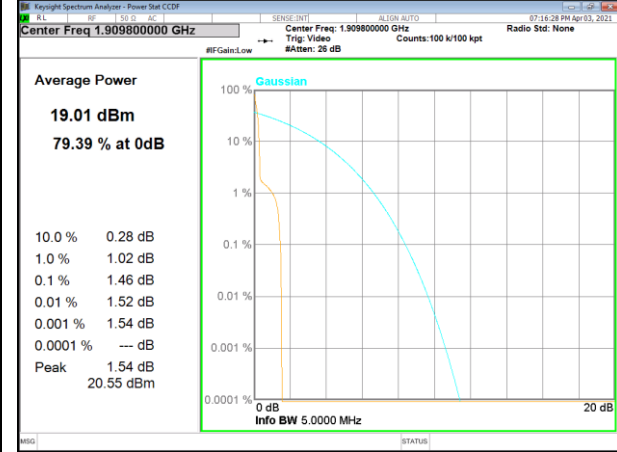

NB-IoT BAND-2

NB-IoT BAND-2

Band 2_15kHz_QPSK_High_1#0