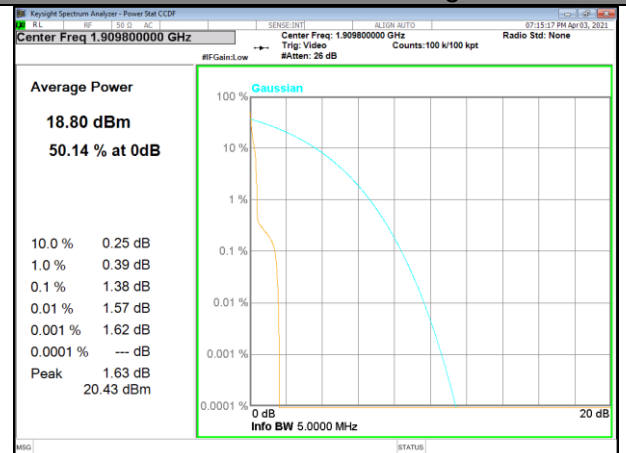

PAR
NB-IoT BAND-2

NB-IoT BAND-2

Band 2_3.75kHz_QPSK_Low_1#0

Band 2_3.75kHz_BPSK_Low_1#0

Band 2_3.75kHz_QPSK_Middle_1#0

Band 2_3.75kHz_BPSK_Middle_1#0

Band 2_3.75kHz_QPSK_High_1#0

Band 2_3.75kHz_BPSK_High_1#0