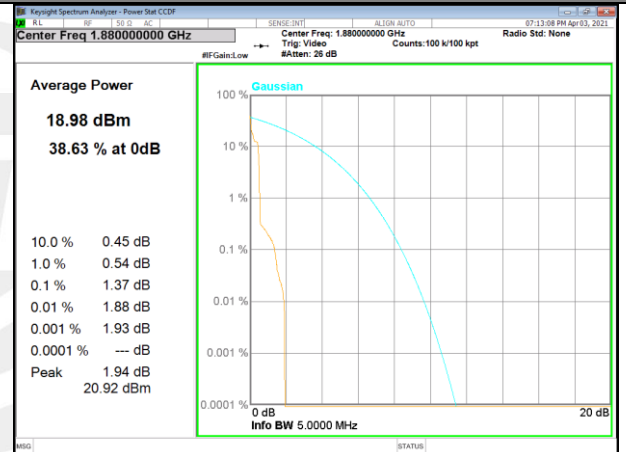

PAR
NB-IoT BAND-2

NB-IoT BAND-2

Band 2_3.75kHz_QPSK_Low_1#0

Band 2_3.75kHz_BPSK_Low_1#0

Band 2_3.75kHz_QPSK_Middle_1#0

Band 2_3.75kHz_BPSK_Middle_1#0

Band 2_3.75kHz_QPSK_High_1#0

Band 2_3.75kHz_BPSK_High_1#0