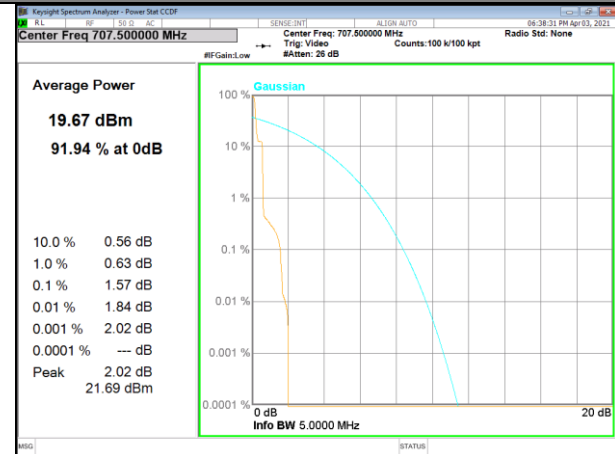

NB-IoT BAND-12

Band 12_3.75kHz_QPSK_Low_1#0

Band 12_3.75kHz_BPSK_Low_1#0

Band 12_3.75kHz_QPSK_Middle_1#0

Band 12_3.75kHz_BPSK_Middle_1#0

Band 12_3.75kHz_QPSK_High_1#0

Band 12_3.75kHz_BPSK_High_1#0

NB-IoT BAND-12