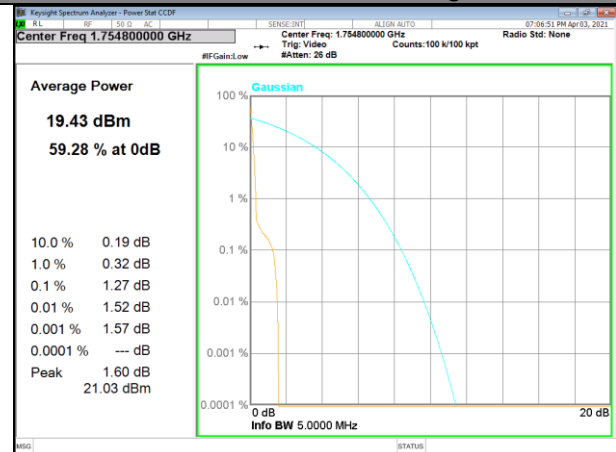

Band 4_3.75kHz_BPSK_Low_1#0

Band 4_3.75kHz_QPSK_Middle_1#0

Band 4_3.75kHz_BPSK_Middle_1#0

Band 4_3.75kHz_BPSK_High_1#0

Band 4_3.75kHz_QPSK_High_1#0

NB-IoT BAND-4

NB-IoT BAND-4

Band 4_15kHz_QPSK_Low_1#0