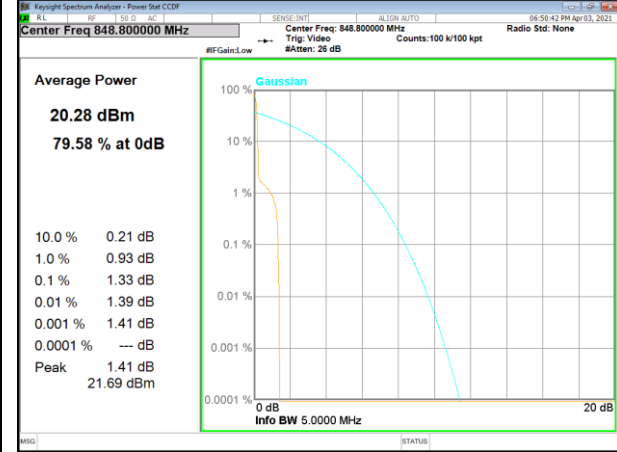

Band 5_15kHz_BPSK_Middle_1#0

Band 5_15kHz_QPSK_Middle_3#3

NB-IoT BAND-5

NB-IoT BAND-5

Band 5_15kHz_QPSK_High_1#0

Band 5_15kHz_BPSK_High_1#0

Band 5_15kHz_QPSK_High_3#3

NB-IoT BAND-12