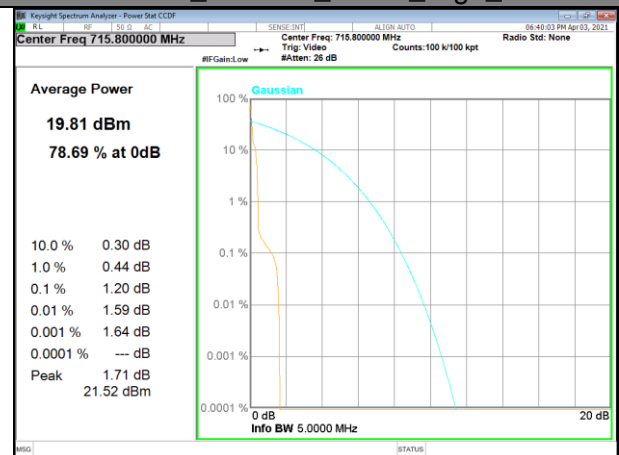

NB-IoT BAND-12

Band 12_3.75kHz_QPSK_Low_1#0

Band 12_3.75kHz_BPSK_Low_1#0

Band 12_3.75kHz_QPSK_Middle_1#0

Band 12_3.75kHz_BPSK_Middle_1#0

Band 12_3.75kHz_QPSK_High_1#0

Band 12_3.75kHz_BPSK_High_1#0

NB-IoT BAND-12