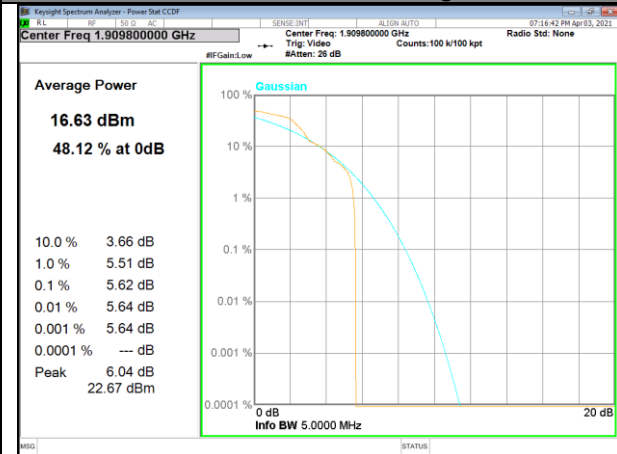

NB-IoT BAND-2

NB-IoT BAND-2

Band 2_15kHz_QPSK_High_1#0

Band 2_15kHz_BPSK_High_1#0

Band 2_15kHz_QPSK_High_3#3

NB-IoT BAND-4

NB-IoT BAND-4

Band 4_3.75kHz_QPSK_Low_1#0