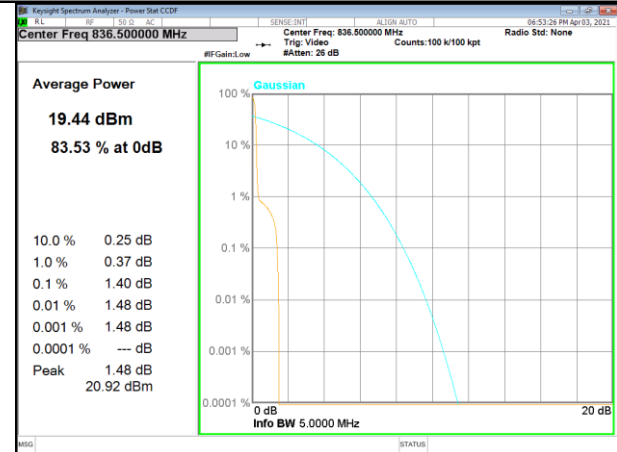

Band 5_15kHz_BPSK_Middle_1#0