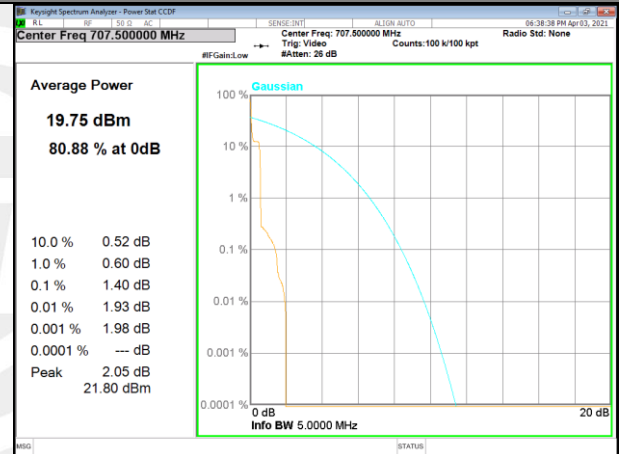

NB-IoT BAND-12

Band 12_3.75kHz_QPSK_Low_1#0

Band 12_3.75kHz_BPSK_Low_1#0

Band 12_3.75kHz_QPSK_Middle_1#0

Band 12_3.75kHz_BPSK_Middle_1#0

Band 12_3.75kHz_QPSK_High_1#0

Band 12_3.75kHz_BPSK_High_1#0

NB-IoT BAND-12