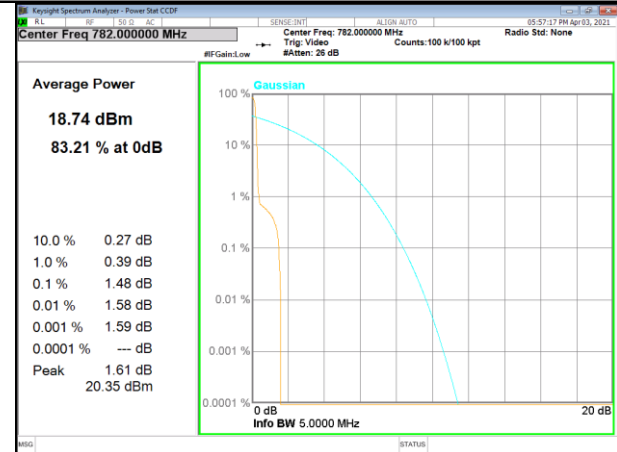

Band 13_15kHz_BPSK_Middle_1#0