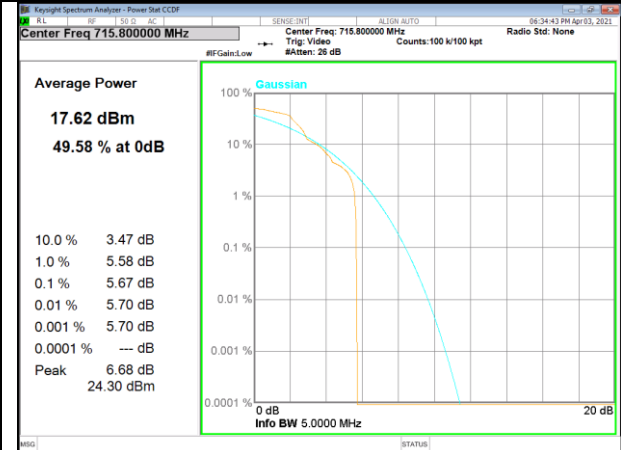

NB-IoT BAND-12

Band 12_15kHz_QPSK_High_1#0

Band 12_15kHz_BPSK_High_1#0

Band 12_15kHz_QPSK_High_3#3

NB-IoT BAND-13

NB-IoT BAND-13

Band 13_3.75kHz_QPSK_Low_1#0

Band 13_3.75kHz_BPSK_Low_1#0