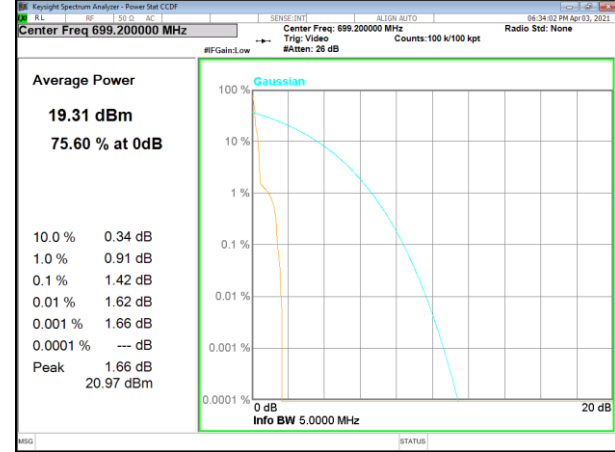

NB-IoT BAND-12

NB-IoT BAND-12

Band 12_15kHz_QPSK_Low_1#0