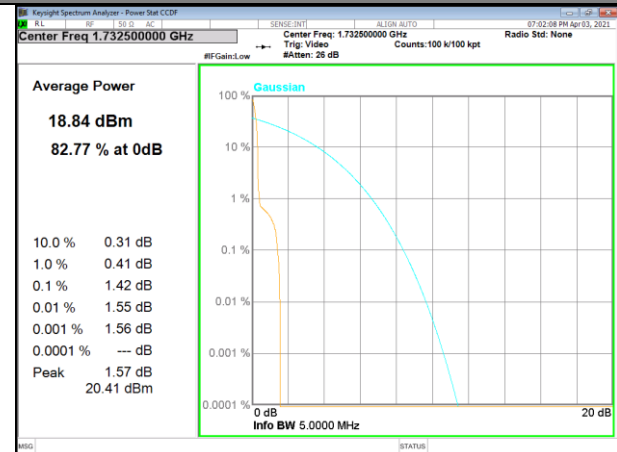

Band 4_15kHz_BPSK_Low_1#0

Band 4_15kHz_QPSK_Low_3#3

Band 4_15kHz_QPSK_Middle_1#0

Band 4_15kHz_BPSK_Middle_1#0

Band 4_15kHz_QPSK_Middle_3#3

NB-IoT BAND-4

NB-IoT BAND-4

Band 4_15kHz_QPSK_High_1#0