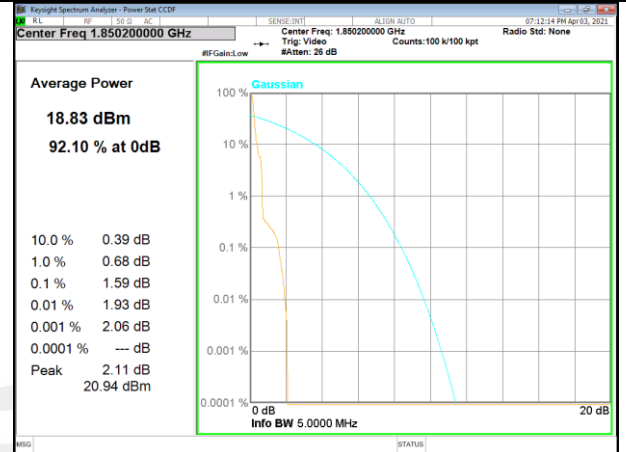

PAR
NB-IoT BAND-2

NB-IoT BAND-2

Band 2_3.75kHz_QPSK_Low_1#0

Band 2_3.75kHz_BPSK_Low_1#0

Band 2_3.75kHz_QPSK_Middle_1#0

Band 2_3.75kHz_BPSK_Middle_1#0

Band 2_3.75kHz_QPSK_High_1#0

Band 2_3.75kHz_BPSK_High_1#0