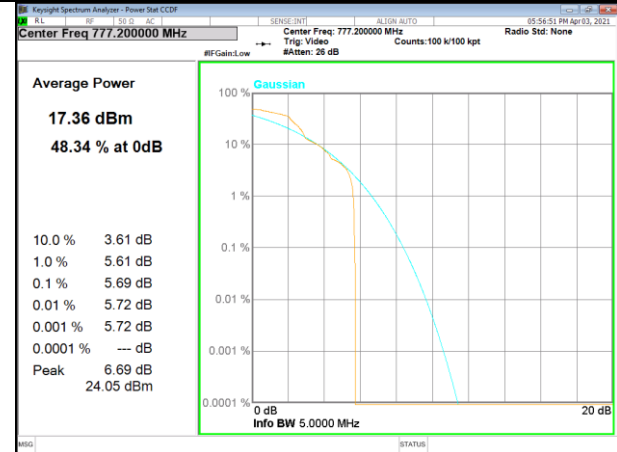

Band 13_15kHz_QPSK_Low_3#3