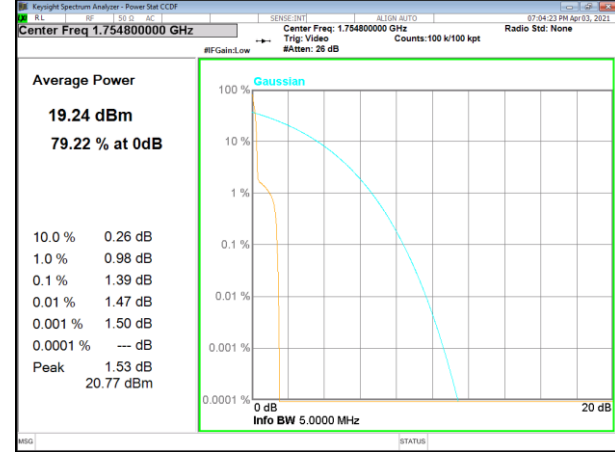

Band 4_15kHz_BPSK_Low_1#0

Band 4_15kHz_QPSK_Low_3#3

Band 4_15kHz_QPSK_Middle_1#0

Band 4_15kHz_BPSK_Middle_1#0

Band 4_15kHz_QPSK_Middle_3#3

NB-IoT BAND-4

NB-IoT BAND-4

Band 4_15kHz_QPSK_High_1#0