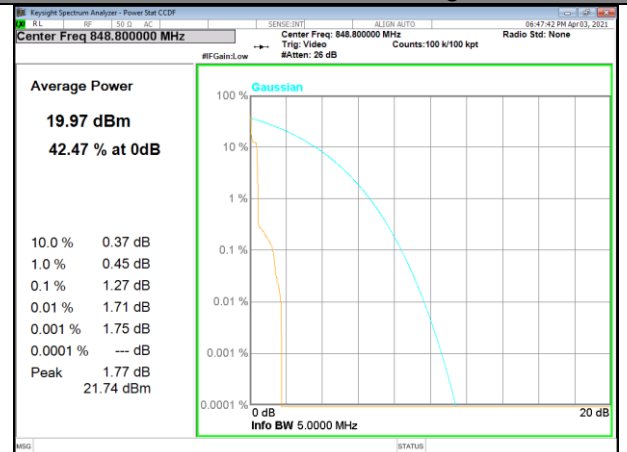

Band 5_3.75kHz_BPSK_High_1#0