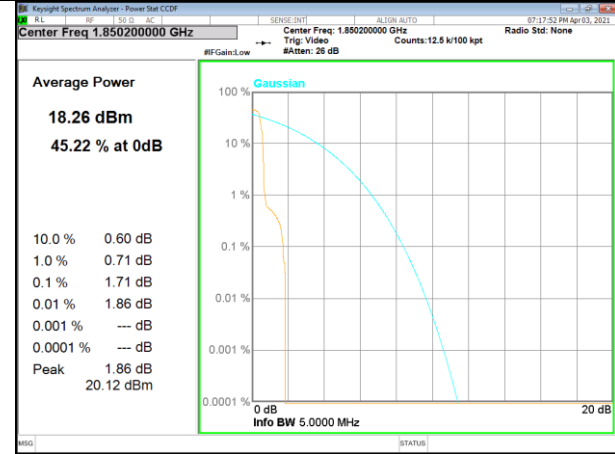

NB-IoT BAND-2

NB-IoT BAND-2

Band 2_15kHz_QPSK_Low_1#0