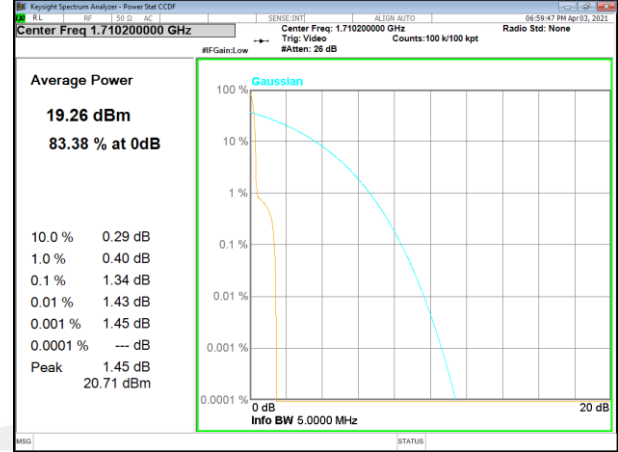

Band 4_15kHz_BPSK_Low_1#0