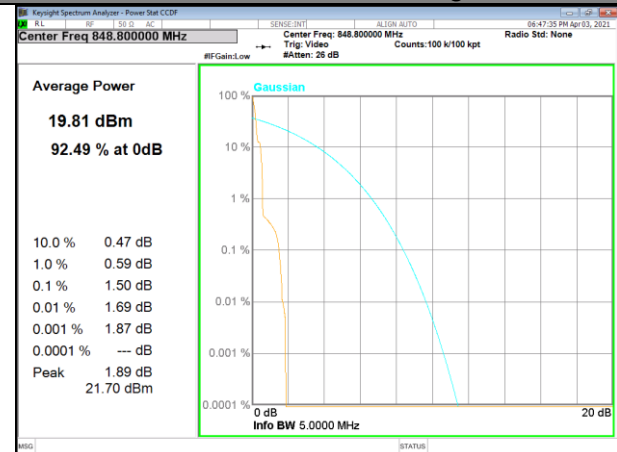

Band 5_3.75kHz_QPSK_High_1#0