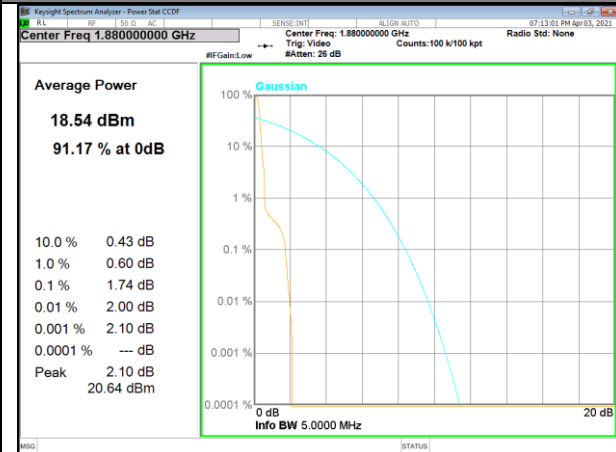

PAR
NB-IoT BAND-2

NB-IoT BAND-2

Band 2_3.75kHz_QPSK_Low_1#0

Band 2_3.75kHz_BPSK_Low_1#0

Band 2_3.75kHz_QPSK_Middle_1#0

Band 2_3.75kHz_BPSK_Middle_1#0

Band 2_3.75kHz_QPSK_High_1#0

Band 2_3.75kHz_BPSK_High_1#0