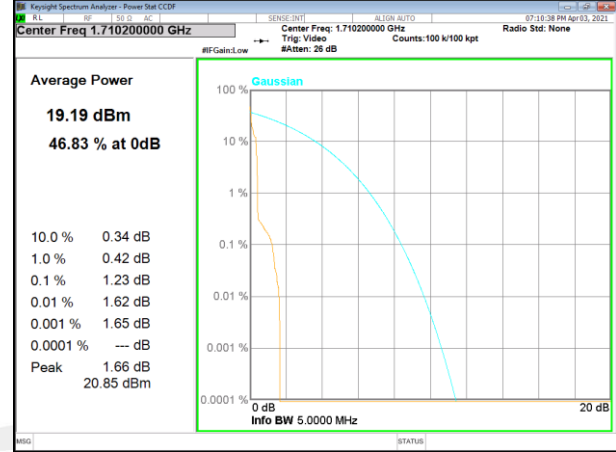

Band 4_3.75kHz_BPSK_Low_1#0