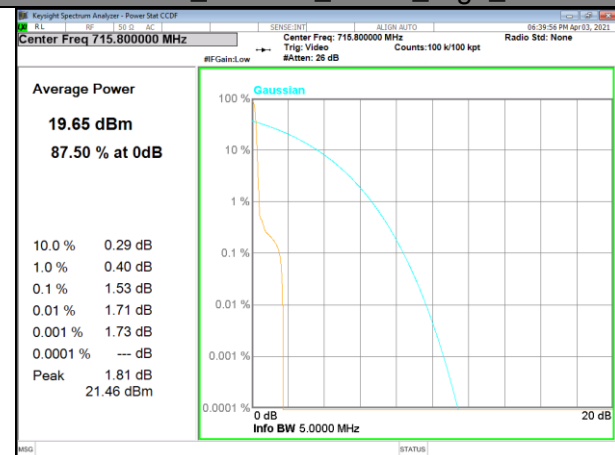

NB-IoT BAND-12

Band 12_3.75kHz_QPSK_Low_1#0

Band 12_3.75kHz_BPSK_Low_1#0

Band 12_3.75kHz_QPSK_Middle_1#0

Band 12_3.75kHz_BPSK_Middle_1#0

Band 12_3.75kHz_QPSK_High_1#0

Band 12_3.75kHz_BPSK_High_1#0

NB-IoT BAND-12