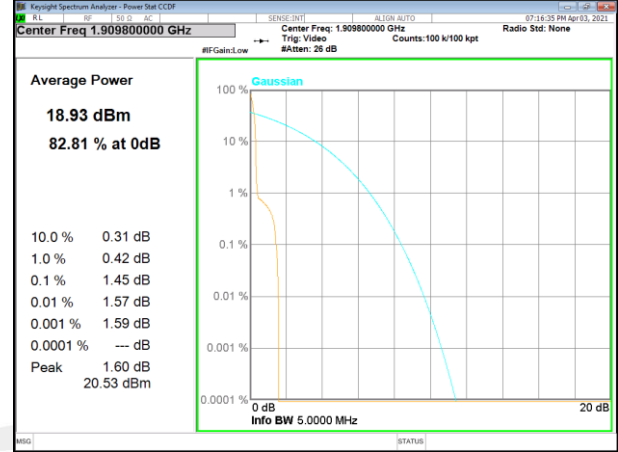

Band 2_15kHz_BPSK_High_1#0