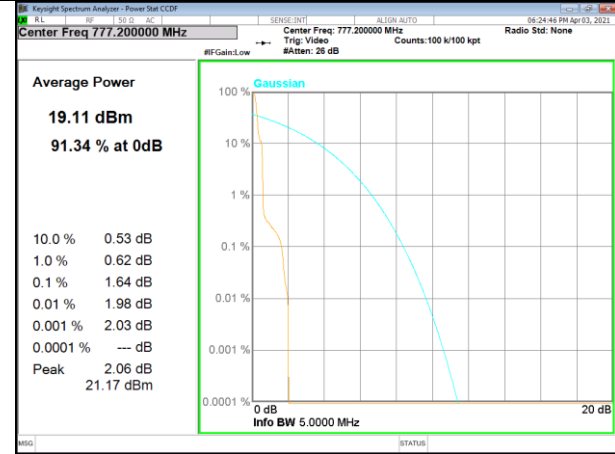

NB-IoT BAND-12

Band 12_15kHz_QPSK_High_1#0

Band 12_15kHz_BPSK_High_1#0

Band 12_15kHz_QPSK_High_3#3

NB-IoT BAND-13

NB-IoT BAND-13

Band 13_3.75kHz_QPSK_Low_1#0

Band 13_3.75kHz_BPSK_Low_1#0