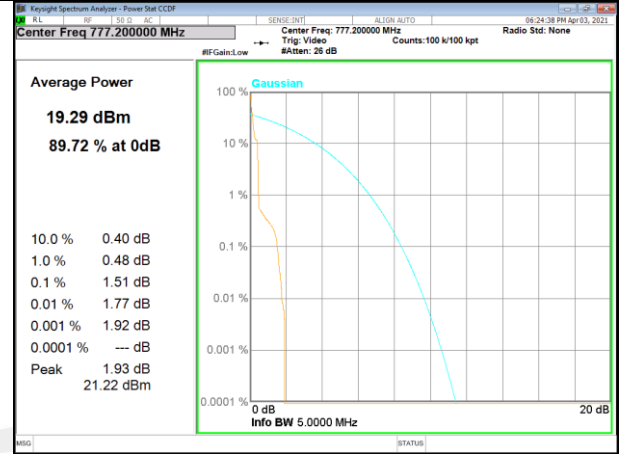

NB-IoT BAND-12

Band 12_15kHz_QPSK_High_1#0

Band 12_15kHz_BPSK_High_1#0

Band 12_15kHz_QPSK_High_3#3

NB-IoT BAND-13

NB-IoT BAND-13

Band 13_3.75kHz_QPSK_Low_1#0

Band 13_3.75kHz_BPSK_Low_1#0