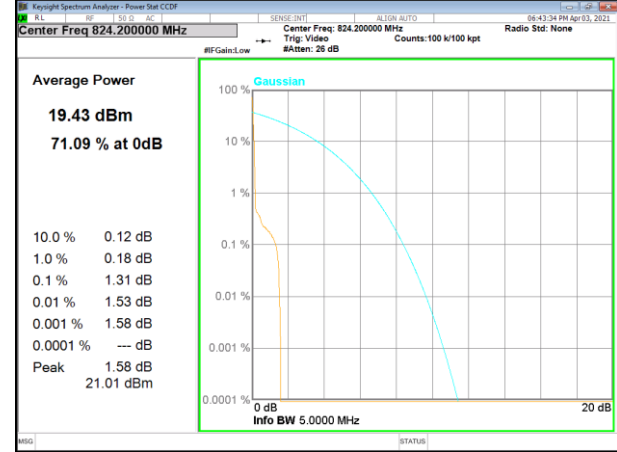

Band 4_15kHz_BPSK_High_1#0

Band 4_15kHz_QPSK_High_3#3

NB-IoT BAND-5

NB-IoT BAND-5

Band 5_3.75kHz_QPSK_Low_1#0

Band 5_3.75kHz_BPSK_Low_1#0

Band 5_3.75kHz_QPSK_Middle_1#0

Band 5_3.75kHz_BPSK_Middle_1#0