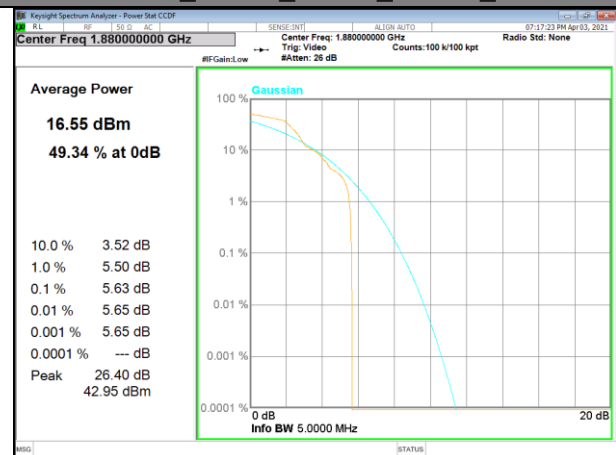

NB-IoT BAND-2

NB-IoT BAND-2

Band 2_15kHz_QPSK_Low_1#0

Band 2_15kHz_BPSK_Low_1#0

Band 2_15kHz_QPSK_Low_3#3

Band 2_15kHz_QPSK_Middle_1#0

Band 2_15kHz_BPSK_Middle_1#0

Band 2_15kHz_QPSK_Middle_3#3