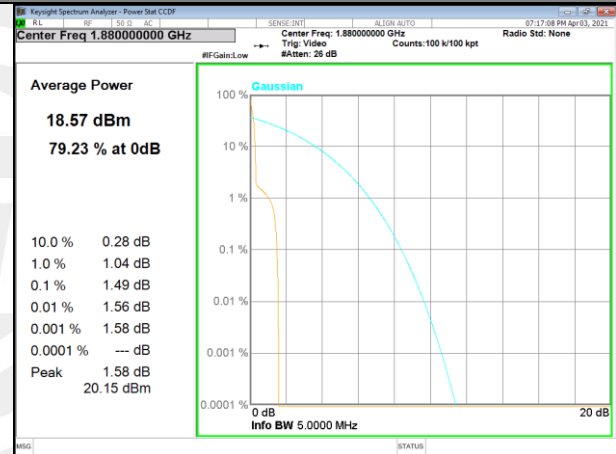

NB-IoT BAND-2

NB-IoT BAND-2

Band 2_15kHz_QPSK_Low_1#0

Band 2_15kHz_BPSK_Low_1#0

Band 2_15kHz_QPSK_Low_3#3

Band 2_15kHz_QPSK_Middle_1#0

Band 2_15kHz_BPSK_Middle_1#0

Band 2_15kHz_QPSK_Middle_3#3