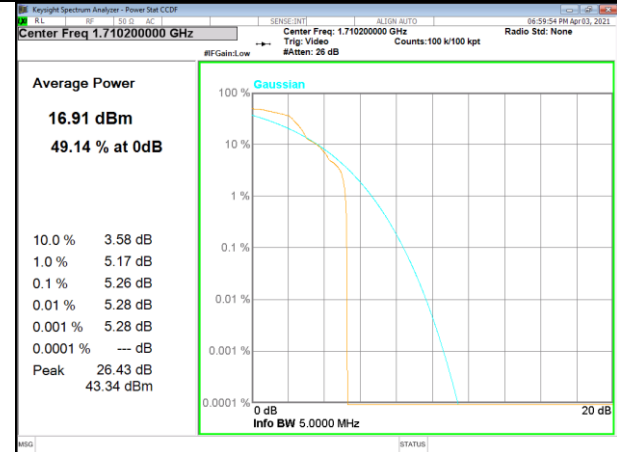

Band 4_15kHz_QPSK_Low_3#3