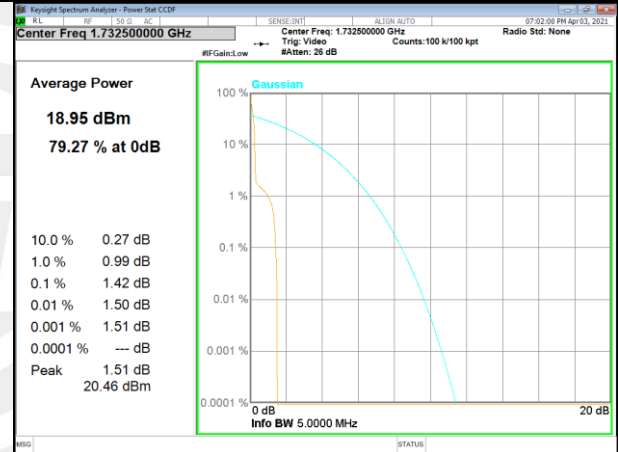

Band 4_15kHz_QPSK_Middle_1#0