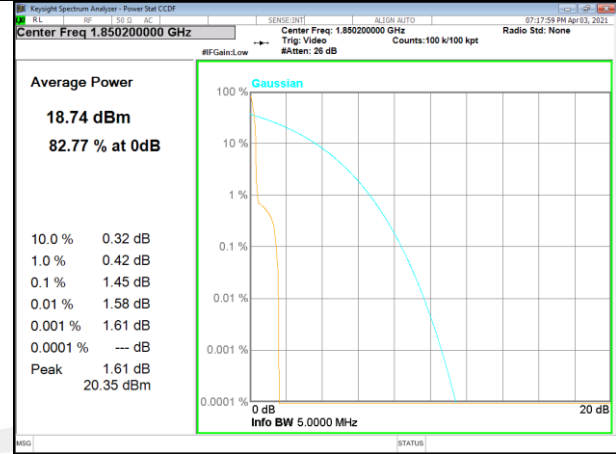

Band 2_15kHz_BPSK_Low_1#0