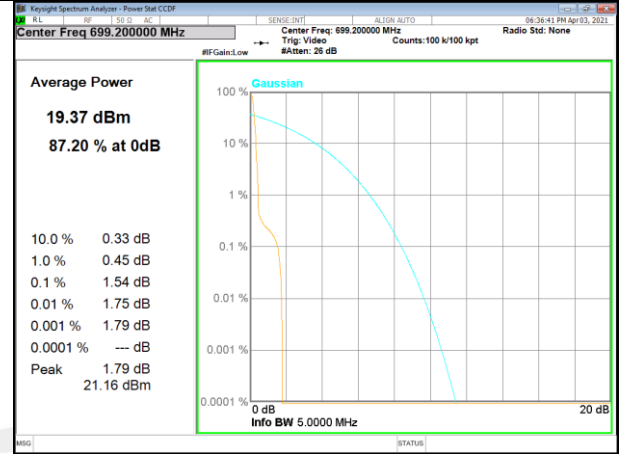

Band 12_3.75kHz_BPSK_Low_1#0