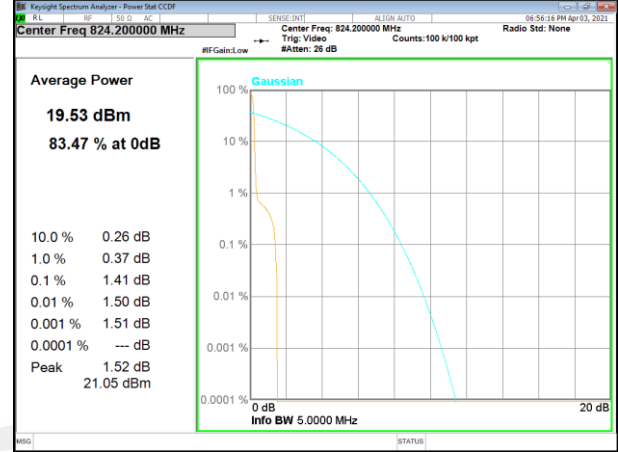

Band 5_3.75kHz_QPSK_High_1#0

Band 5_3.75kHz_BPSK_High_1#0

NB-IoT BAND-5

NB-IoT BAND-5

Band 5_15kHz_QPSK_Low_1#0

Band 5_15kHz_BPSK_Low_1#0

Band 5_15kHz_QPSK_Low_3#3

Band 5_15kHz_QPSK_Middle_1#0