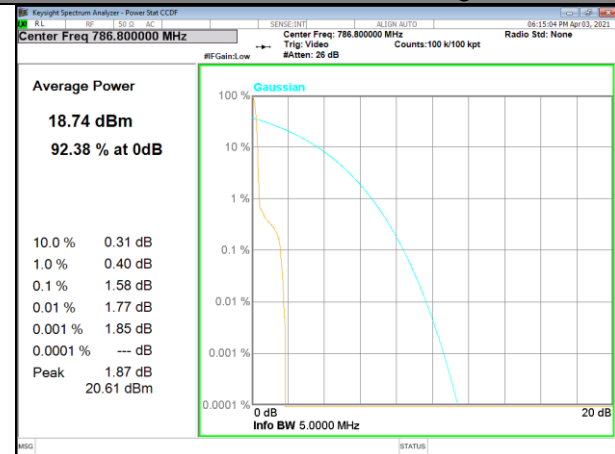

Band 13_3.75kHz_QPSK_High_1#0