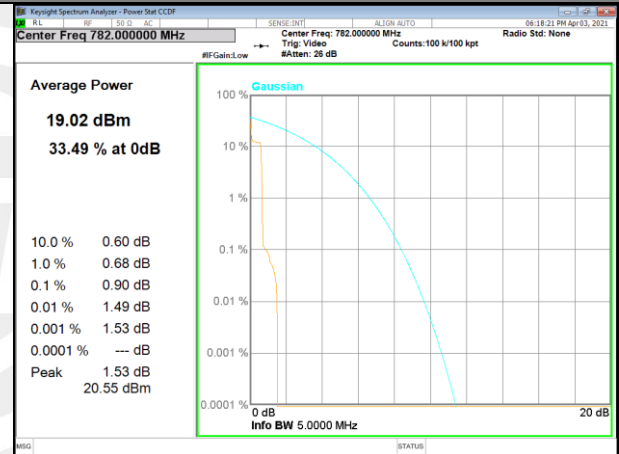

Band 13_3.75kHz_BPSK_Middle_1#0