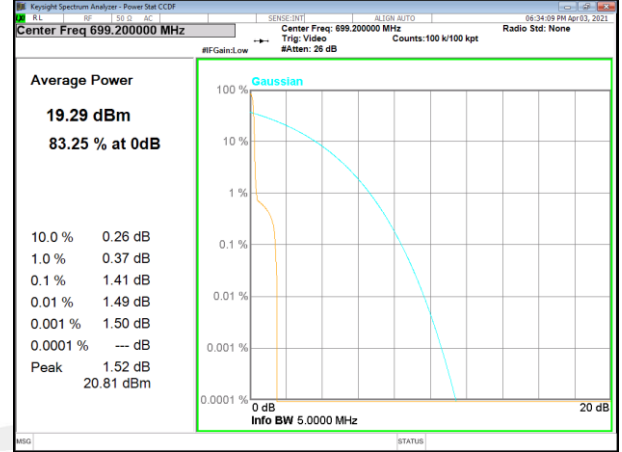

Band 12_15kHz_BPSK_Low_1#0