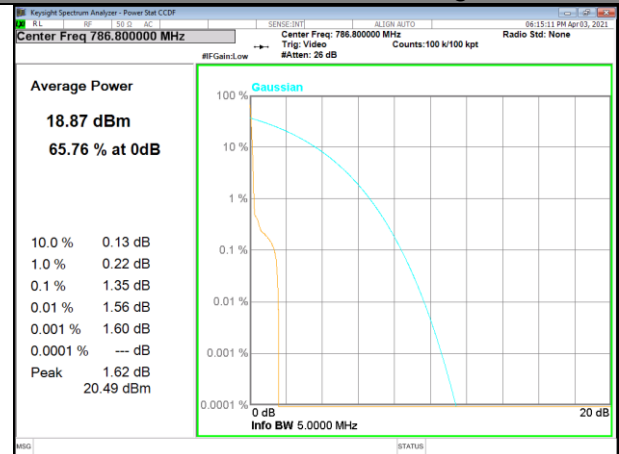

Band 13_3.75kHz_QPSK_Middle_1#0

Band 13_3.75kHz_BPSK_Middle_1#0

Band 13_3.75kHz_QPSK_High_1#0

Band 13_3.75kHz_BPSK_High_1#0

NB-IoT BAND-13

NB-IoT BAND-13

Band 13_15kHz_QPSK_Low_1#0

Band 13_15kHz_BPSK_Low_1#0