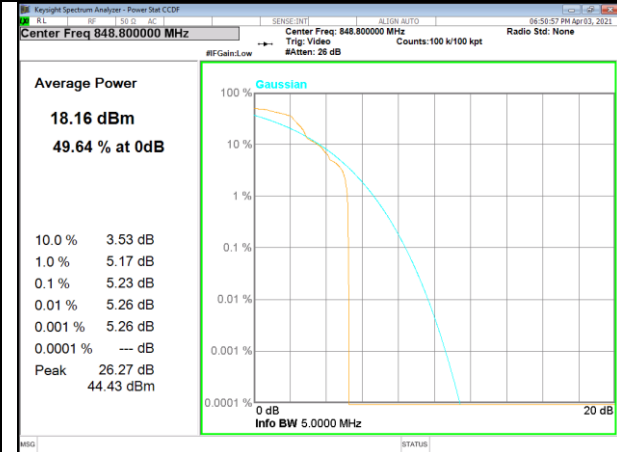

Band 5_15kHz_BPSK_Middle_1#0

Band 5_15kHz_QPSK_Middle_3#3

NB-IoT BAND-5

NB-IoT BAND-5

Band 5_15kHz_QPSK_High_1#0

Band 5_15kHz_BPSK_High_1#0

Band 5_15kHz_QPSK_High_3#3

NB-IoT BAND-12