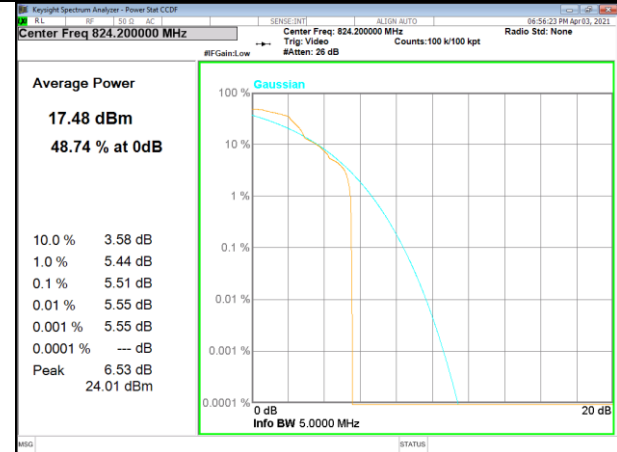

Band 5_3.75kHz_QPSK_High_1#0

Band 5_3.75kHz_BPSK_High_1#0

NB-IoT BAND-5

NB-IoT BAND-5

Band 5_15kHz_QPSK_Low_1#0

Band 5_15kHz_BPSK_Low_1#0

Band 5_15kHz_QPSK_Low_3#3

Band 5_15kHz_QPSK_Middle_1#0