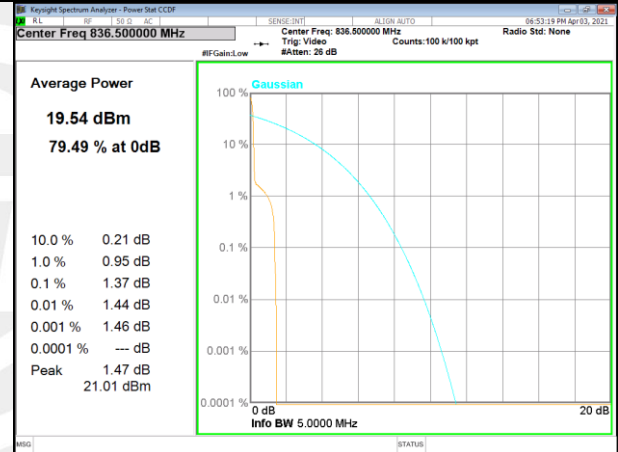

Band 5_3.75kHz_QPSK_High_1#0

Band 5_3.75kHz_BPSK_High_1#0

NB-IoT BAND-5

NB-IoT BAND-5

Band 5_15kHz_QPSK_Low_1#0

Band 5_15kHz_BPSK_Low_1#0

Band 5_15kHz_QPSK_Low_3#3

Band 5_15kHz_QPSK_Middle_1#0