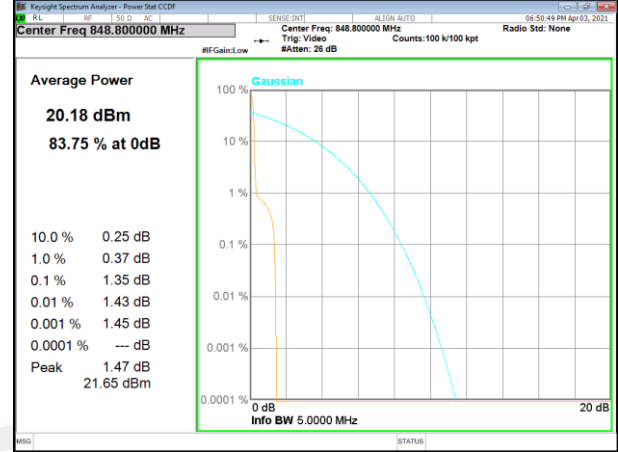

Band 5_15kHz_BPSK_Middle_1#0

Band 5_15kHz_QPSK_Middle_3#3

NB-IoT BAND-5

NB-IoT BAND-5

Band 5_15kHz_QPSK_High_1#0

Band 5_15kHz_BPSK_High_1#0

Band 5_15kHz_QPSK_High_3#3

NB-IoT BAND-12