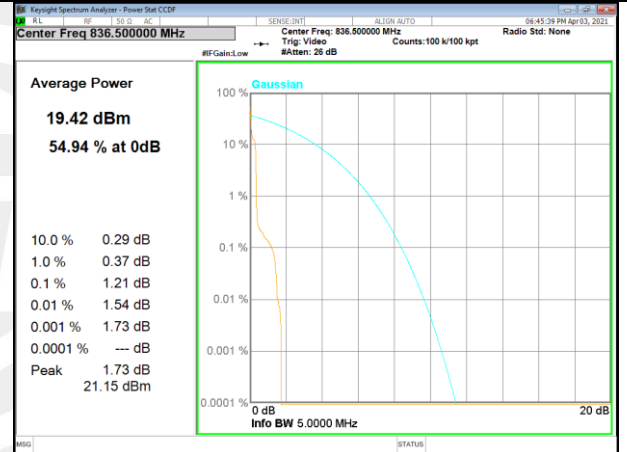

Band 4_15kHz_BPSK_High_1#0

Band 4_15kHz_QPSK_High_3#3

NB-IoT BAND-5

NB-IoT BAND-5

Band 5_3.75kHz_QPSK_Low_1#0

Band 5_3.75kHz_BPSK_Low_1#0

Band 5_3.75kHz_QPSK_Middle_1#0

Band 5_3.75kHz_BPSK_Middle_1#0