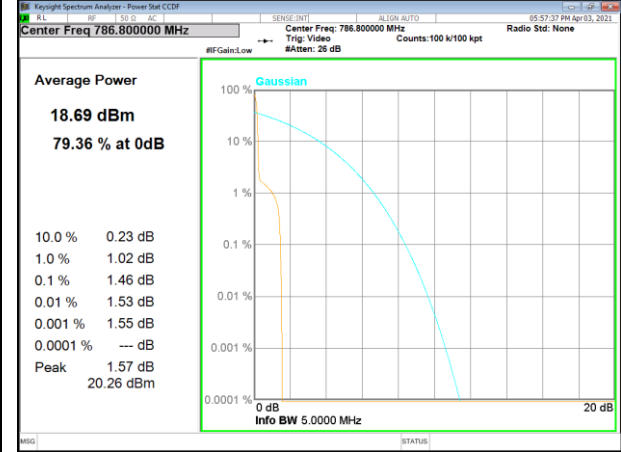

Band 13_15kHz_QPSK_Low_3#3

Band 13_15kHz_QPSK_Middle_1#0

Band 13_15kHz_BPSK_Middle_1#0

Band 13_15kHz_QPSK_Middle_3#3

NB-IoT BAND-13

NB-IoT BAND-13

Band 13_15kHz_QPSK_High_1#0

Band 13_15kHz_BPSK_High_1#0