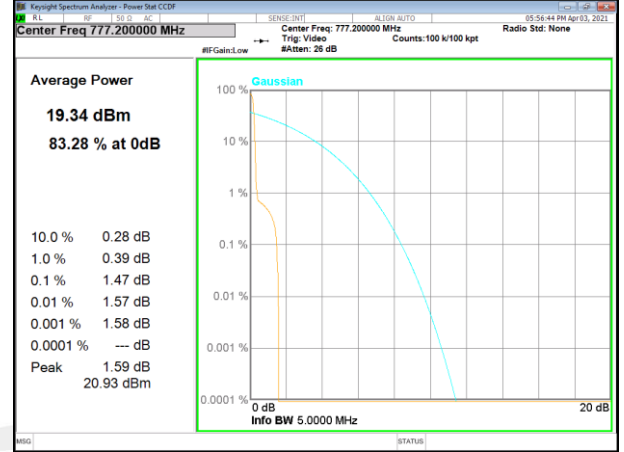

Band 13_3.75kHz_QPSK_Middle_1#0

Band 13_3.75kHz_BPSK_Middle_1#0

Band 13_3.75kHz_QPSK_High_1#0

Band 13_3.75kHz_BPSK_High_1#0

NB-IoT BAND-13

NB-IoT BAND-13

Band 13_15kHz_QPSK_Low_1#0

Band 13_15kHz_BPSK_Low_1#0