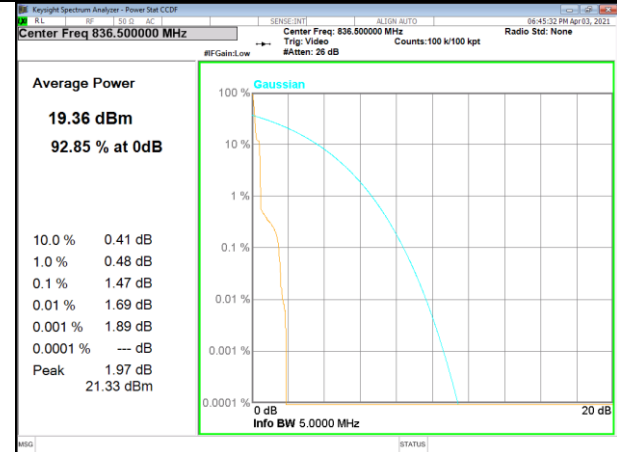

Band 4_15kHz_BPSK_High_1#0

Band 4_15kHz_QPSK_High_3#3

NB-IoT BAND-5

NB-IoT BAND-5

Band 5_3.75kHz_QPSK_Low_1#0

Band 5_3.75kHz_BPSK_Low_1#0

Band 5_3.75kHz_QPSK_Middle_1#0

Band 5_3.75kHz_BPSK_Middle_1#0