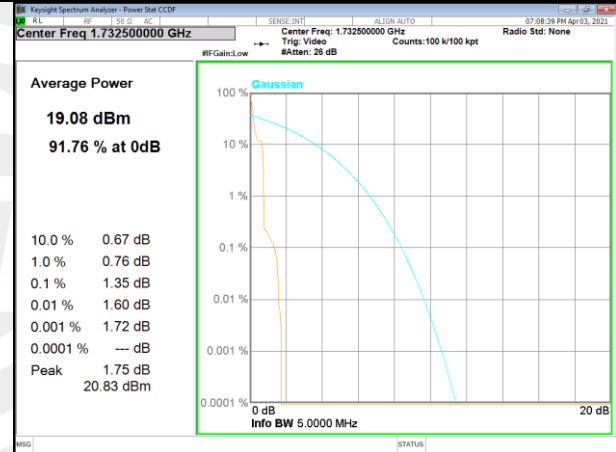

Band 4_3.75kHz_BPSK_Middle_1#0