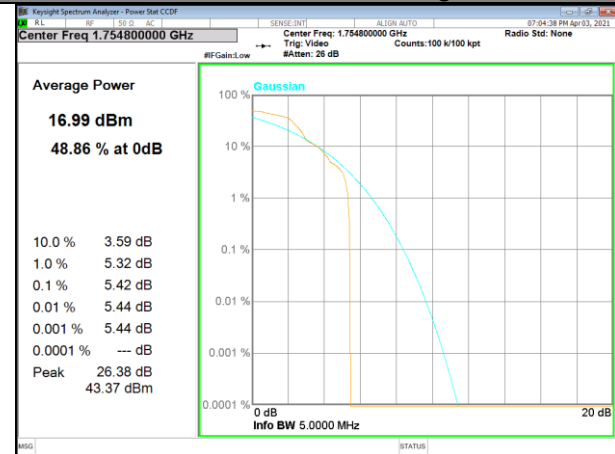

Band 4_15kHz_QPSK_High_3#3