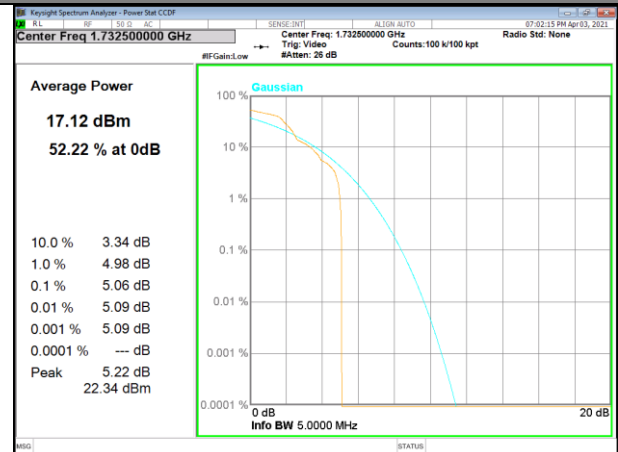

Band 4_15kHz_BPSK_Low_1#0

Band 4_15kHz_QPSK_Low_3#3

Band 4_15kHz_QPSK_Middle_1#0

Band 4_15kHz_BPSK_Middle_1#0

Band 4_15kHz_QPSK_Middle_3#3

NB-IoT BAND-4

NB-IoT BAND-4

Band 4_15kHz_QPSK_High_1#0