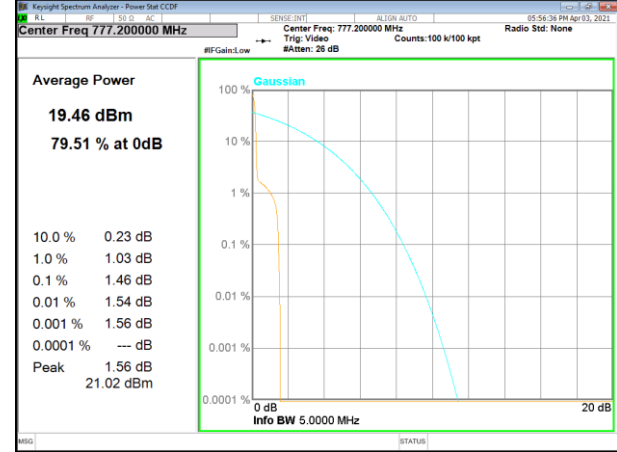

Band 13_3.75kHz_QPSK_Middle_1#0

Band 13_3.75kHz_BPSK_Middle_1#0

Band 13_3.75kHz_QPSK_High_1#0

Band 13_3.75kHz_BPSK_High_1#0

NB-IoT BAND-13

NB-IoT BAND-13

Band 13_15kHz_QPSK_Low_1#0

Band 13_15kHz_BPSK_Low_1#0