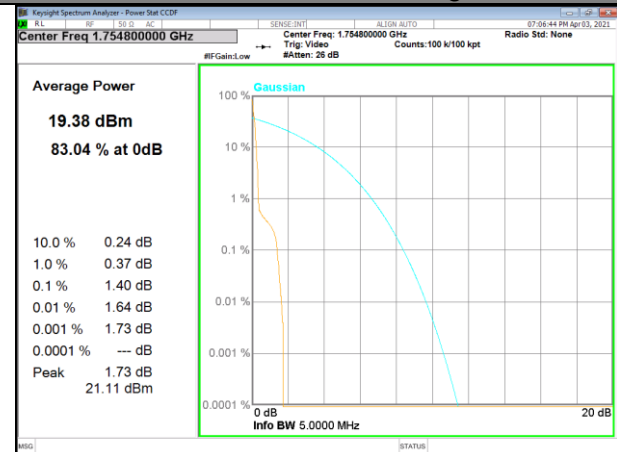

Band 4_3.75kHz_BPSK_Low_1#0

Band 4_3.75kHz_QPSK_Middle_1#0

Band 4_3.75kHz_BPSK_Middle_1#0

Band 4_3.75kHz_BPSK_High_1#0

Band 4_3.75kHz_QPSK_High_1#0

NB-IoT BAND-4

NB-IoT BAND-4

Band 4_15kHz_QPSK_Low_1#0