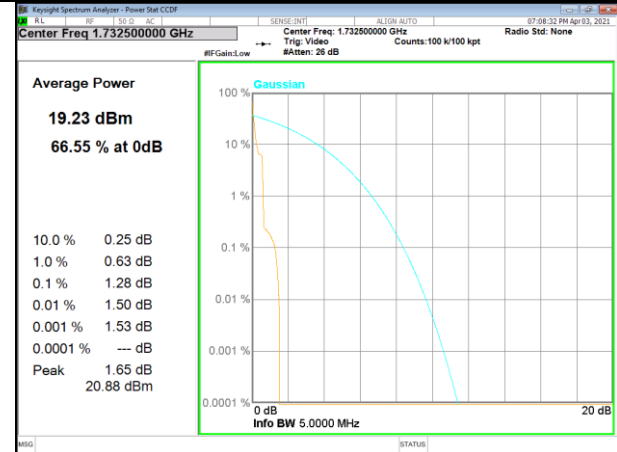

Band 4_3.75kHz_QPSK_Middle_1#0