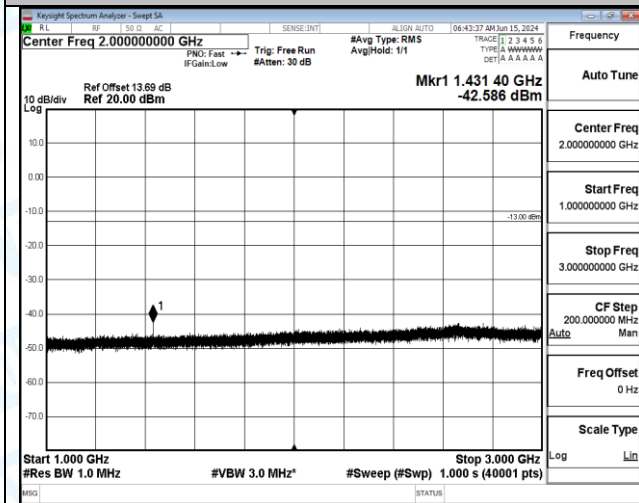

Band12_5MHz_QPSK_23155_1RB#24_1000~3000_1000~3000

Band12_5MHz_QPSK_23155_25RB#0_0.009~0.15_0.009~0.15