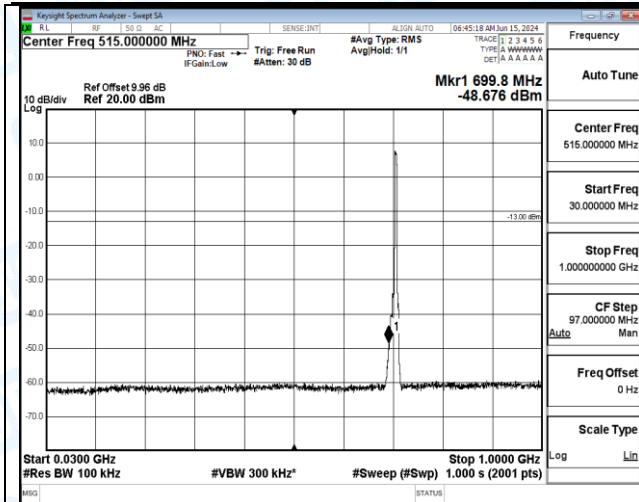

Band12_5MHz_QPSK_23155_25RB#0_30~1000_30~1000

Band12_5MHz_QPSK_23155_25RB#0_3000~10000_3000~10000