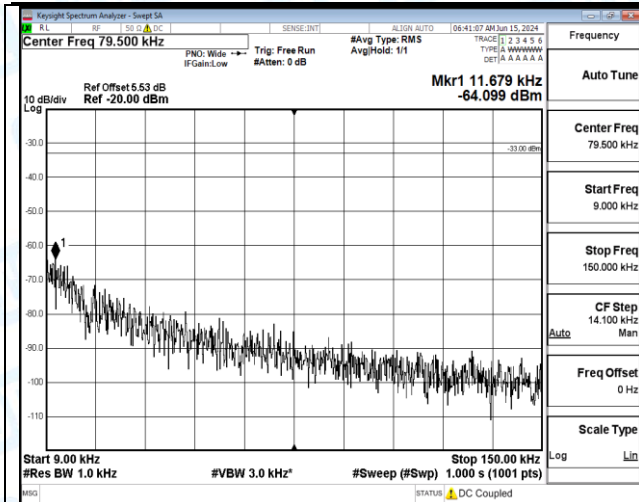

Band12_5MHz_QPSK_23095_25RB#0_30~1000_30~1000

Band12_5MHz_QPSK_23095_25RB#0_1000~3000_1000~3000

Band12_5MHz_QPSK_23095_25RB#0_3000~10000_3000~10000

Band12_5MHz_QPSK_23155_1RB#0_0.009~0.15_0.009~0.15

Band12_5MHz_QPSK_23155_1RB#0_0.15~30_0.15~30