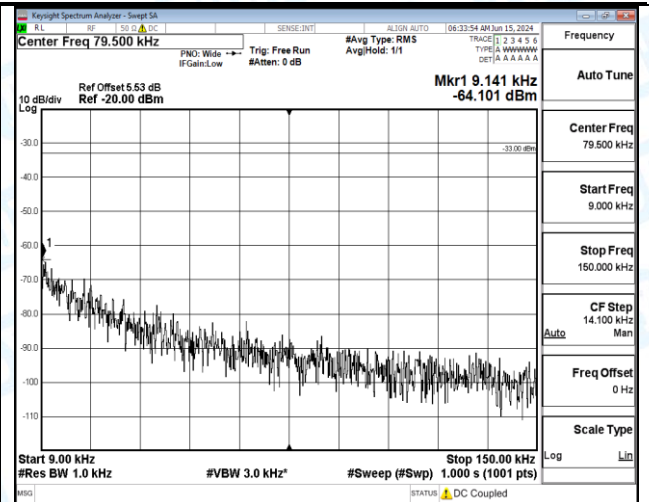

Band12_5MHz_16QAM_23035_25RB#0_0.009~0.15_0.009~0.15

Band12_5MHz_16QAM_23035_25RB#0_30~1000_30~1000