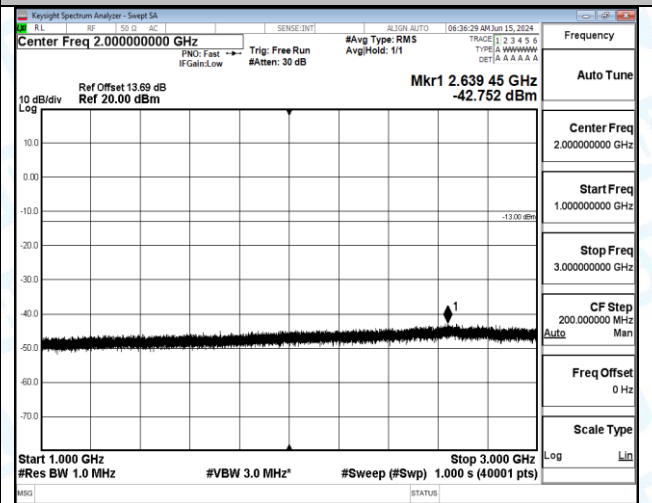

Band12_5MHz_16QAM_23095_1RB#0_1000~3000_1000~3000

Band12_5MHz_16QAM_23095_1RB#24_0.009~0.15_0.009~0.15