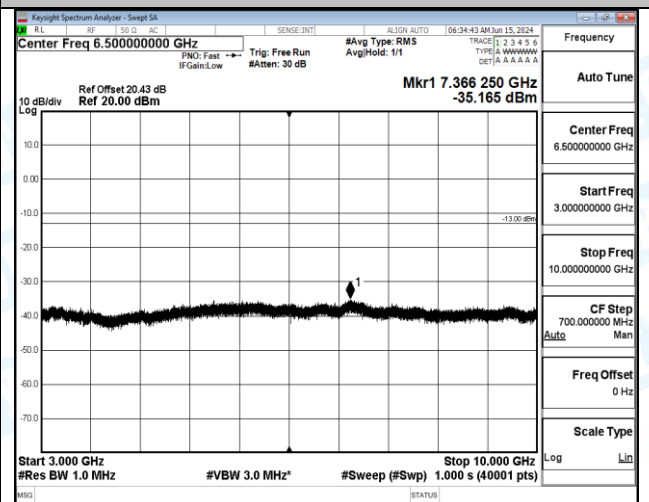

Band12_5MHz_16QAM_23035_25RB#0_0.15~30_0.15~30

Band12_5MHz_16QAM_23035_25RB#0_30~1000_30~1000

Band12_5MHz_16QAM_23035_25RB#0_1000~3000_1000~3000

Band12_5MHz_16QAM_23035_25RB#0_3000~10000_3000~10000

Band12_5MHz_16QAM_23095_1RB#0_0.009~0.15_0.009~0.15