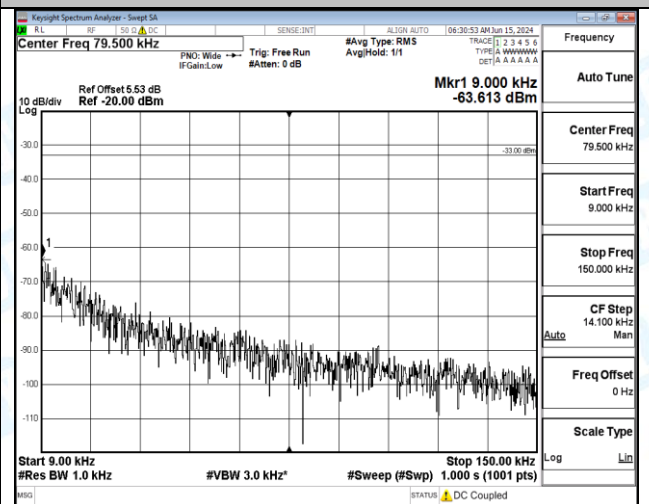

Band12_5MHz_QPSK_23035_1RB#0_30~1000_30~1000

Band12_5MHz_QPSK_23035_1RB#0_1000~3000_1000~3000

Band12_5MHz_QPSK_23035_1RB#0_3000~10000_3000~10000

Band12_5MHz_QPSK_23035_1RB#24_0.009~0.15_0.009~0.15

Band12_5MHz_QPSK_23035_1RB#24_0.15~30_0.15~30