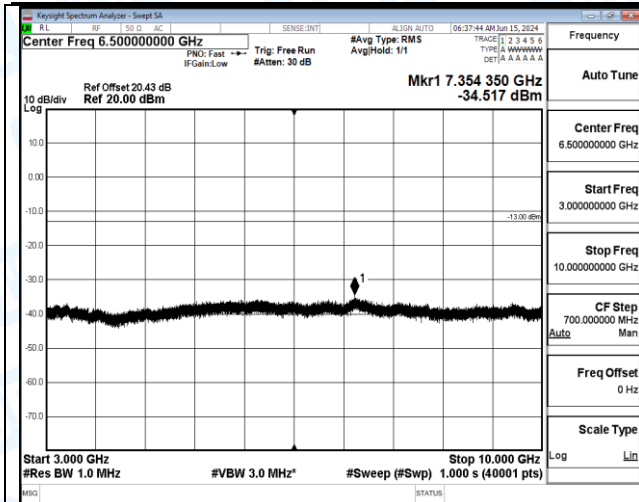

Band12_5MHz_QPSK_23095_1RB#24_3000~10000_3000~10000

Band12_5MHz_QPSK_23095_25RB#0_0.15~30_0.15~30