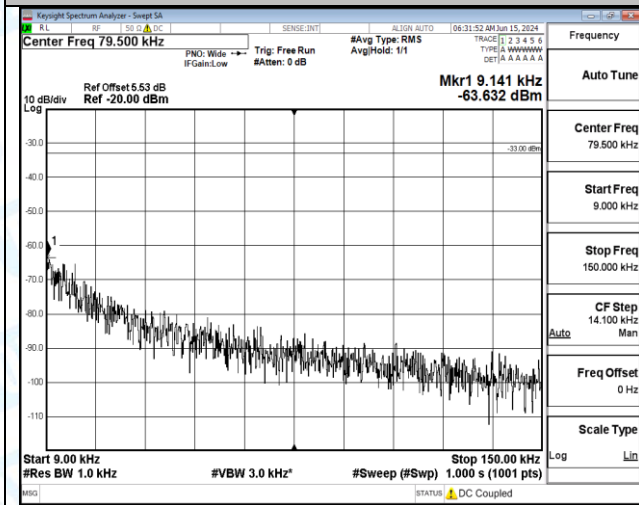

Band12_5MHz_16QAM_23035_1RB#0_30~1000_30~1000

Band12_5MHz_16QAM_23035_1RB#0_1000~3000_1000~3000

Band12_5MHz_16QAM_23035_1RB#0_3000~10000_3000~10000

Band12_5MHz_16QAM_23035_1RB#24_0.009~0.15_0.009~0.15

Band12_5MHz_16QAM_23035_1RB#24_0.15~30_0.15~30