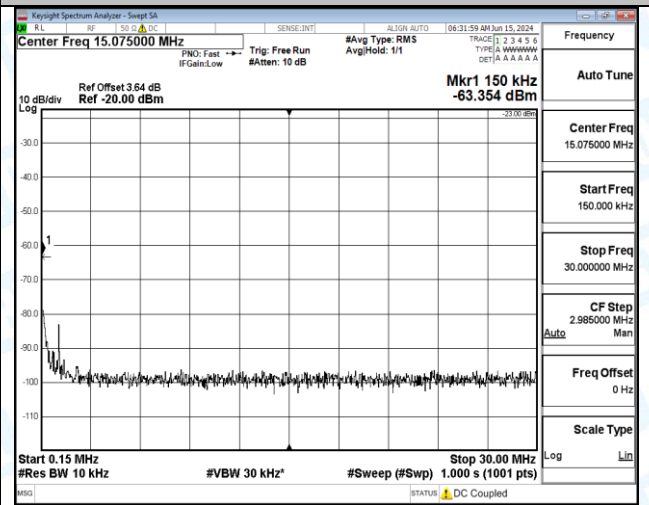

Band12_5MHz_16QAM_23035_1RB#0_30~1000_30~1000

Band12_5MHz_16QAM_23035_1RB#0_1000~3000_1000~3000

Band12_5MHz_16QAM_23035_1RB#0_3000~10000_3000~10000

Band12_5MHz_16QAM_23035_1RB#24_0.009~0.15_0.009~0.15

Band12_5MHz_16QAM_23035_1RB#24_0.15~30_0.15~30