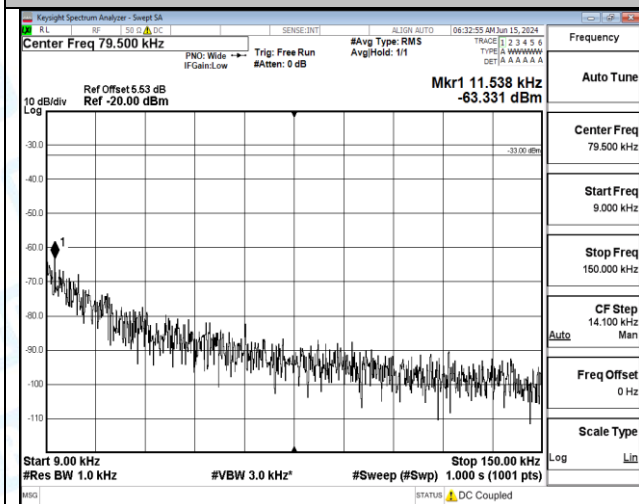

Band12_5MHz_QPSK_23035_1RB#24_30~1000_30~1000

Band12_5MHz_QPSK_23035_1RB#24_1000~3000_1000~3000

Band12_5MHz_QPSK_23035_1RB#24_3000~10000_3000~10000

Band12_5MHz_QPSK_23035_25RB#0_0.009~0.15_0.009~0.15

Band12_5MHz_QPSK_23035_25RB#0_0.15~30_0.15~30