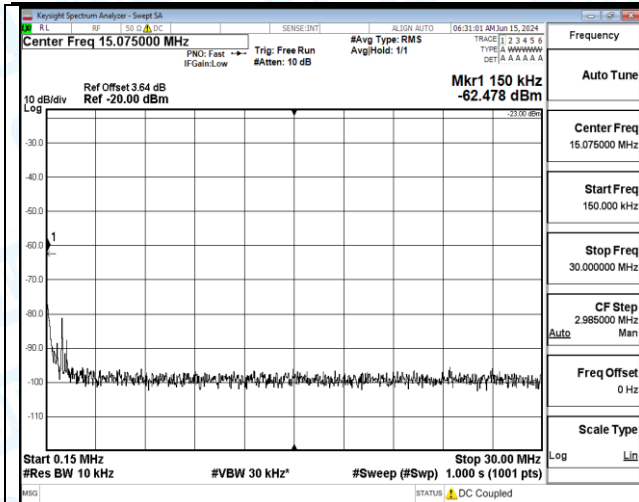

Band12_5MHz_QPSK_23035_1RB#24_0.15~30_0.15~30

Band12_5MHz_QPSK_23035_1RB#24_1000~3000_1000~3000