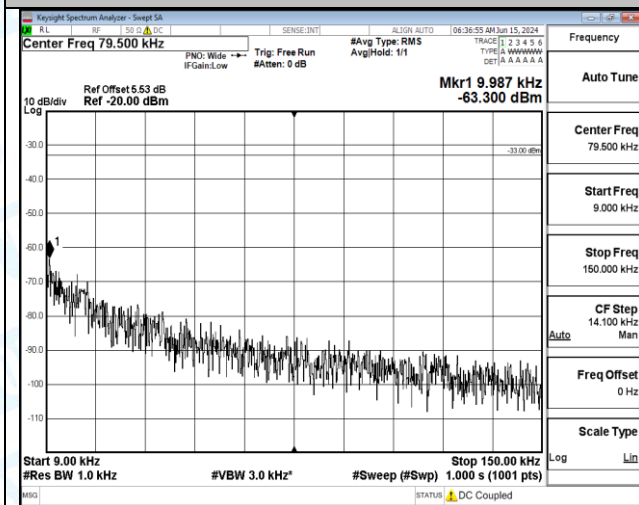

Band12_5MHz_QPSK_23095_1RB#0_30~1000_30~1000

Band12_5MHz_QPSK_23095_1RB#0_1000~3000_1000~3000

Band12_5MHz_QPSK_23095_1RB#0_3000~10000_3000~10000

Band12_5MHz_QPSK_23095_1RB#24_0.009~0.15_0.009~0.15

Band12_5MHz_QPSK_23095_1RB#24_0.15~30_0.15~30