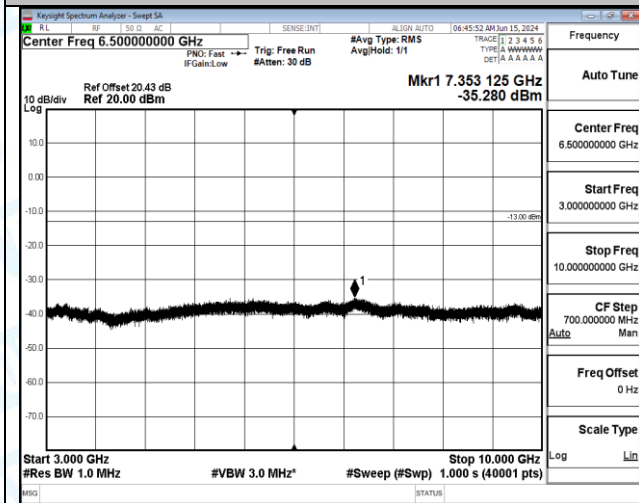

Band12_5MHz_QPSK_23155_25RB#0_30~1000_30~1000

Band12_5MHz_QPSK_23155_25RB#0_1000~3000_1000~3000

Band12_5MHz_QPSK_23155_25RB#0_3000~10000_3000~10000

Band12_5MHz_16QAM_23035_1RB#0_0.009~0.15_0.009~0.15

Band12_5MHz_16QAM_23035_1RB#0_0.15~30_0.15~30