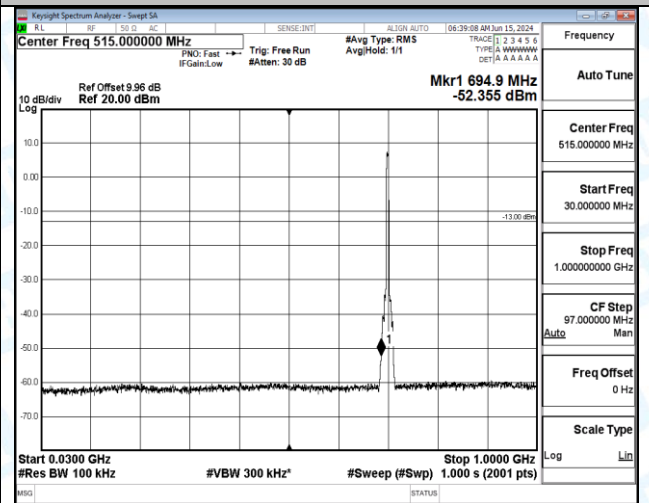

Band12_5MHz_QPSK_23095_25RB#0_30~1000_30~1000

Band12_5MHz_QPSK_23095_25RB#0_3000~10000_3000~10000