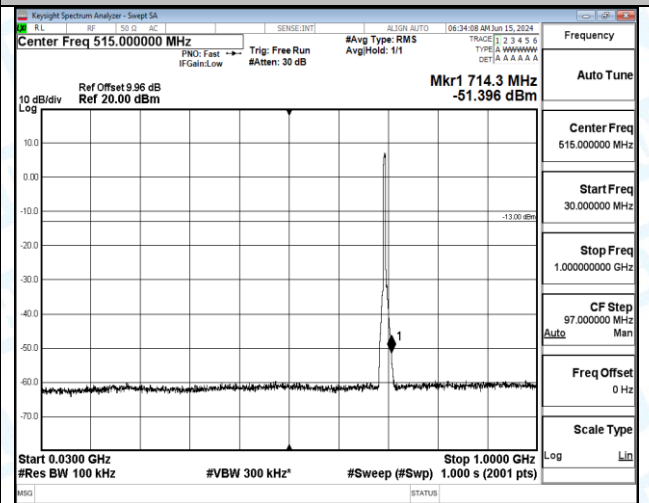

Band12_5MHz_16QAM_23035_25RB#0_30~1000_30~1000

Band12_5MHz_16QAM_23035_25RB#0_3000~10000_3000~10000