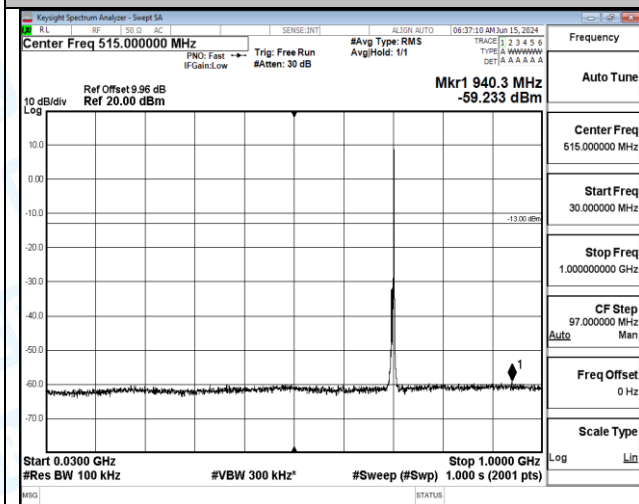

Band12_5MHz_QPSK_23095_1RB#24_30~1000_30~1000

Band12_5MHz_QPSK_23095_1RB#24_3000~10000_3000~10000