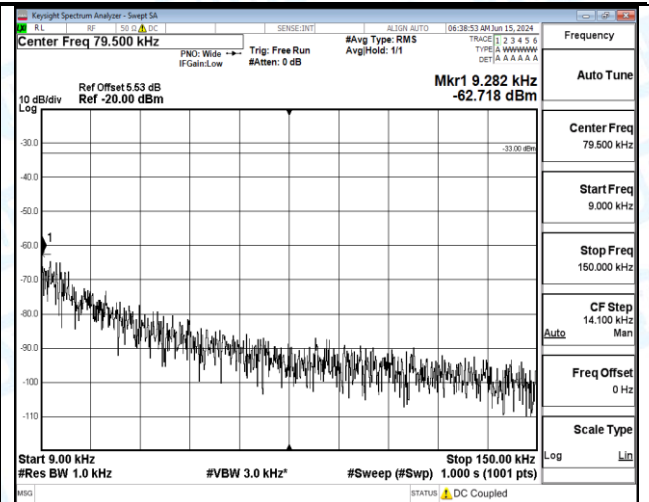

Band12_5MHz_QPSK_23095_25RB#0_0.009~0.15_0.009~0.15

Band12_5MHz_QPSK_23095_25RB#0_30~1000_30~1000