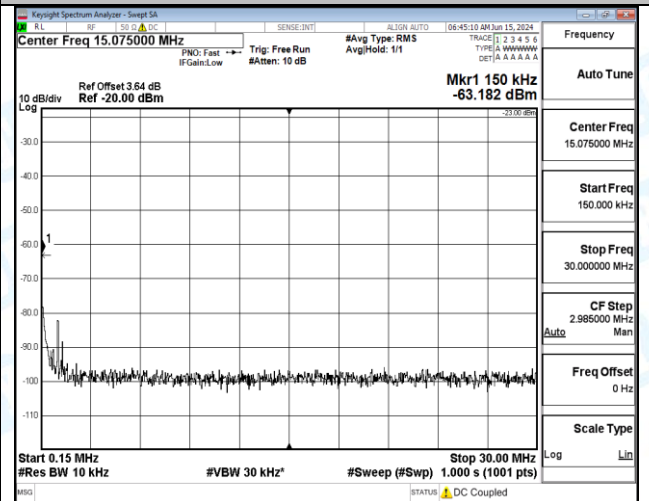

Band12_5MHz_QPSK_23155_25RB#0_0.15~30_0.15~30

Band12_5MHz_QPSK_23155_25RB#0_1000~3000_1000~3000