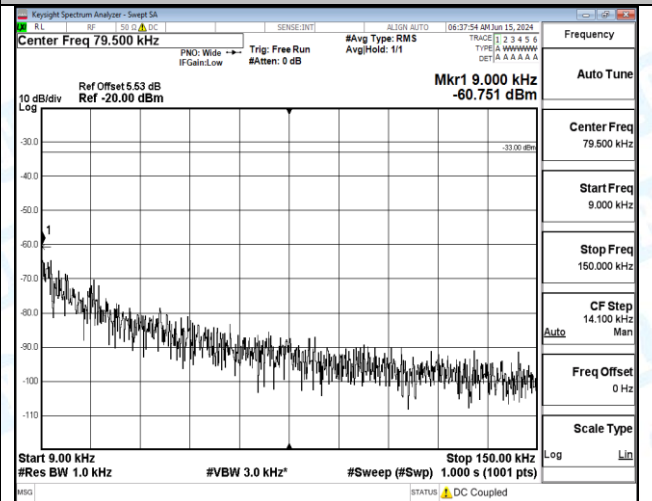

Band12_5MHz_16QAM_23095_1RB#0_0.15~30_0.15~30

Band12_5MHz_16QAM_23095_1RB#0_30~1000_30~1000

Band12_5MHz_16QAM_23095_1RB#0_1000~3000_1000~3000

Band12_5MHz_16QAM_23095_1RB#0_3000~10000_3000~10000

Band12_5MHz_16QAM_23095_1RB#24_0.009~0.15_0.009~0.15