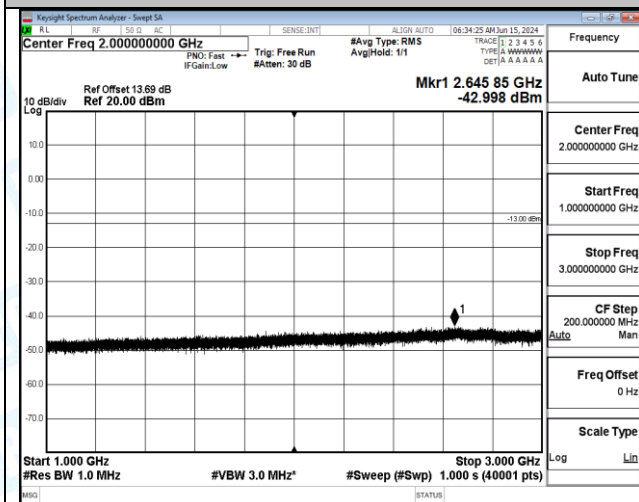

Band12_5MHz_16QAM_23035_25RB#0_0.15~30_0.15~30

Band12_5MHz_16QAM_23035_25RB#0_30~1000_30~1000

Band12_5MHz_16QAM_23035_25RB#0_1000~3000_1000~3000

Band12_5MHz_16QAM_23035_25RB#0_3000~10000_3000~10000

Band12_5MHz_16QAM_23095_1RB#0_0.009~0.15_0.009~0.15