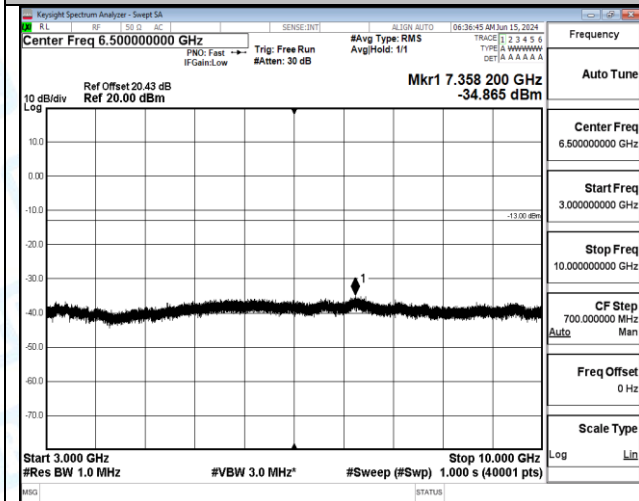

Band12_5MHz_16QAM_23095_1RB#0_0.15~30_0.15~30

Band12_5MHz_16QAM_23095_1RB#0_30~1000_30~1000

Band12_5MHz_16QAM_23095_1RB#0_1000~3000_1000~3000

Band12_5MHz_16QAM_23095_1RB#0_3000~10000_3000~10000

Band12_5MHz_16QAM_23095_1RB#24_0.009~0.15_0.009~0.15