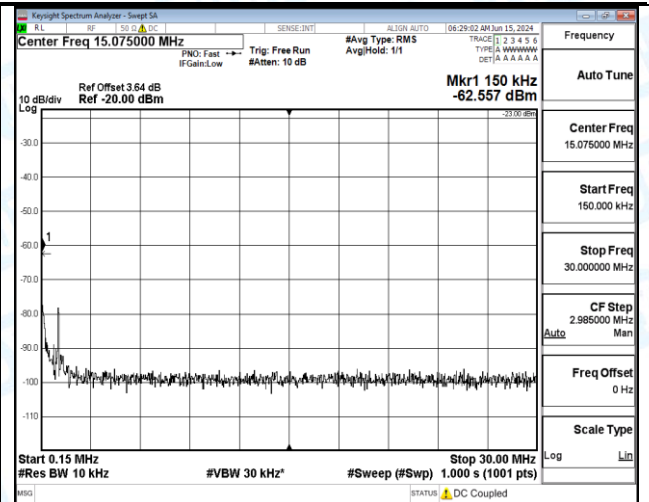

Band12_5MHz_QPSK_23035_1RB#0_30~1000_30~1000

Band12_5MHz_QPSK_23035_1RB#0_1000~3000_1000~3000

Band12_5MHz_QPSK_23035_1RB#0_3000~10000_3000~10000

Band12_5MHz_QPSK_23035_1RB#24_0.009~0.15_0.009~0.15

Band12_5MHz_QPSK_23035_1RB#24_0.15~30_0.15~30