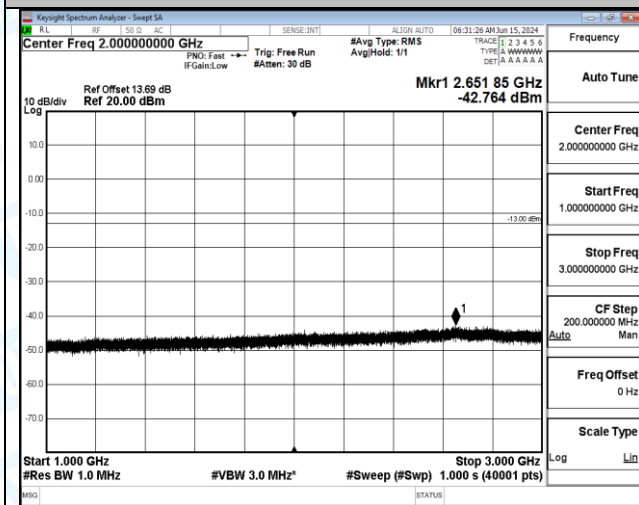

Band12_5MHz_QPSK_23035_1RB#24_1000~3000_1000~3000

Band12_5MHz_QPSK_23035_25RB#0_0.009~0.15_0.009~0.15