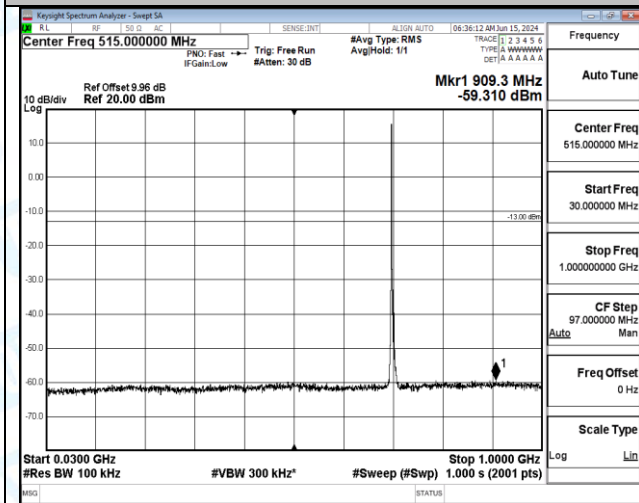

Band12_5MHz_16QAM_23095_1RB#0_30~1000_30~1000

Band12_5MHz_16QAM_23095_1RB#0_3000~10000_3000~10000