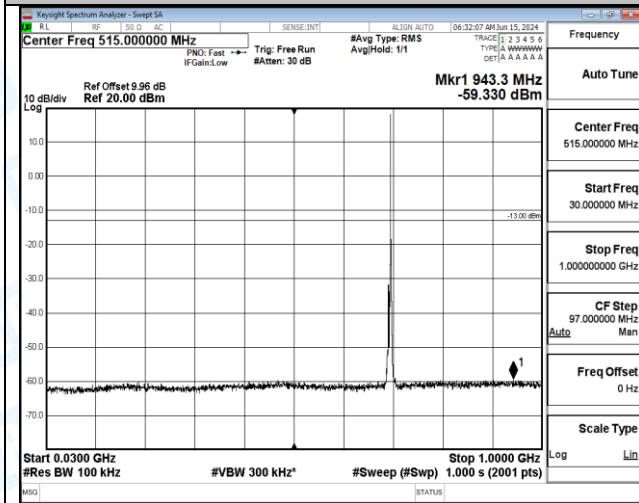

Band12_5MHz_16QAM_23035_1RB#24_30~1000_30~1000

Band12_5MHz_16QAM_23035_1RB#24_3000~10000_3000~10000