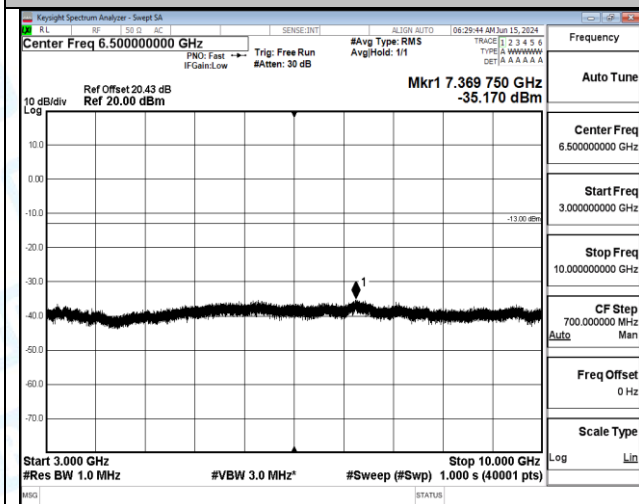

Band12_5MHz_QPSK_23035_1RB#0_30~1000_30~1000

Band12_5MHz_QPSK_23035_1RB#0_1000~3000_1000~3000

Band12_5MHz_QPSK_23035_1RB#0_3000~10000_3000~10000

Band12_5MHz_QPSK_23035_1RB#24_0.009~0.15_0.009~0.15

Band12_5MHz_QPSK_23035_1RB#24_0.15~30_0.15~30