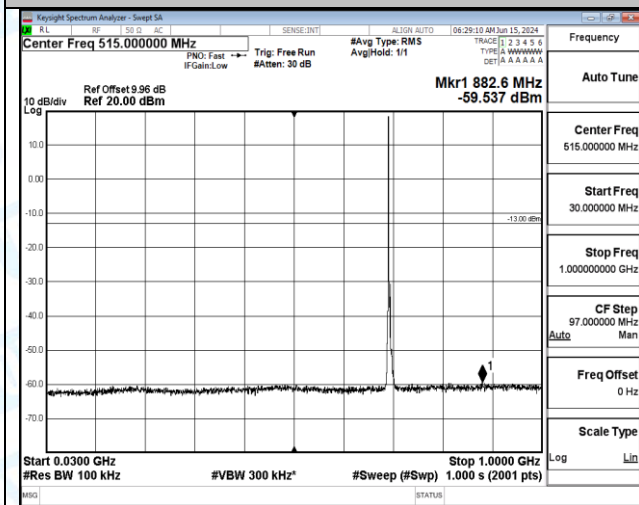

Band12_5MHz_QPSK_23035_1RB#0_30~1000_30~1000

Band12_5MHz_QPSK_23035_1RB#0_1000~3000_1000~3000

Band12_5MHz_QPSK_23035_1RB#0_3000~10000_3000~10000

Band12_5MHz_QPSK_23035_1RB#24_0.009~0.15_0.009~0.15

Band12_5MHz_QPSK_23035_1RB#24_0.15~30_0.15~30