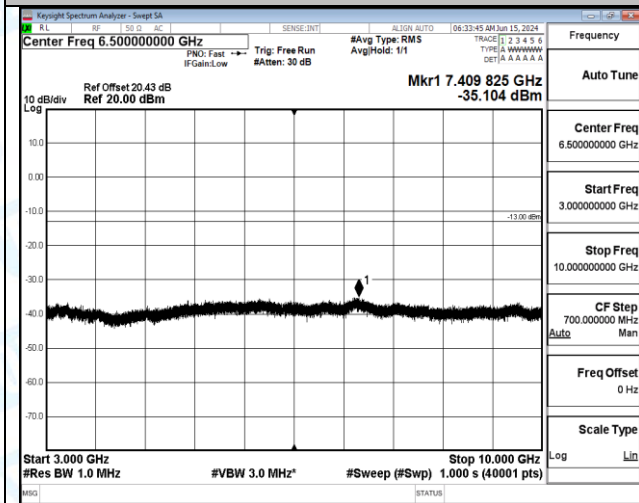

Band12_5MHz_QPSK_23035_25RB#0_3000~10000_3000~10000

Band12_5MHz_QPSK_23095_1RB#0_0.15~30_0.15~30