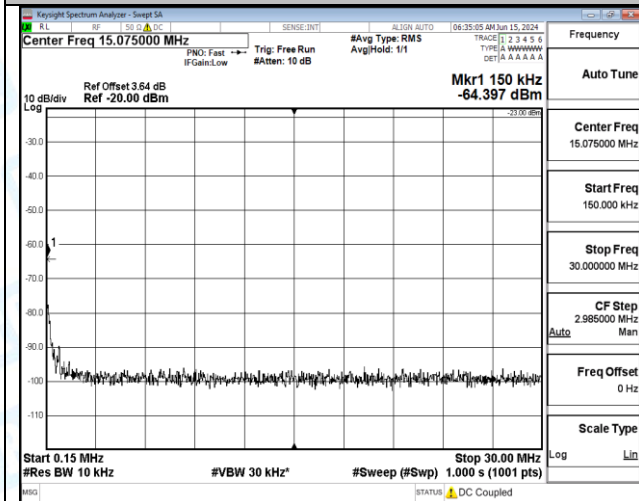

Band12_5MHz_QPSK_23095_1RB#0_0.15~30_0.15~30

Band12_5MHz_QPSK_23095_1RB#0_1000~3000_1000~3000