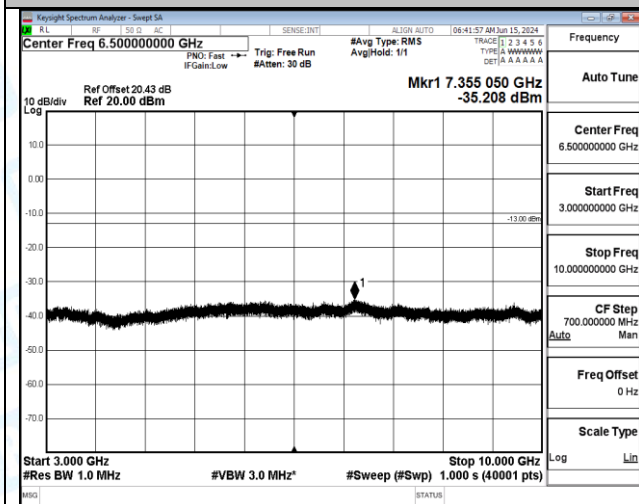

Band12_5MHz_QPSK_23155_1RB#0_30~1000_30~1000

Band12_5MHz_QPSK_23155_1RB#0_1000~3000_1000~3000

Band12_5MHz_QPSK_23155_1RB#0_3000~10000_3000~10000

Band12_5MHz_QPSK_23155_1RB#24_0.009~0.15_0.009~0.15

Band12_5MHz_QPSK_23155_1RB#24_0.15~30_0.15~30