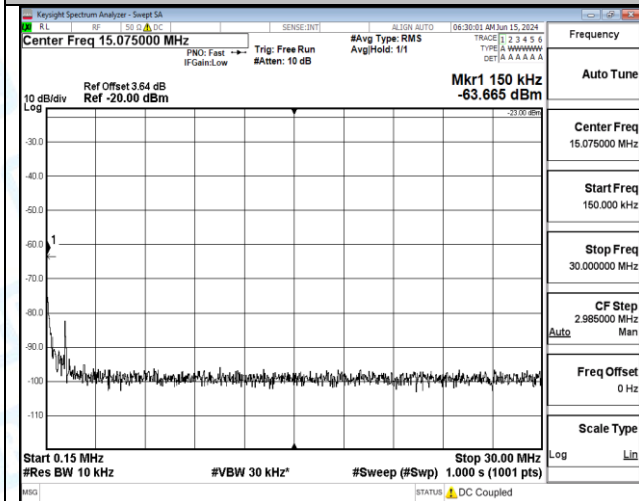

Band12_5MHz_16QAM_23035_1RB#0_0.15~30_0.15~30

Band12_5MHz_16QAM_23035_1RB#0_1000~3000_1000~3000