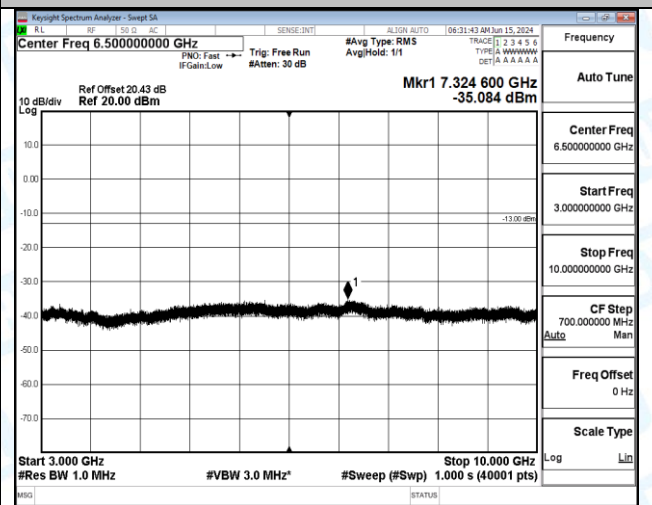

Band12_5MHz_QPSK_23035_1RB#24_3000~10000_3000~10000

Band12_5MHz_QPSK_23035_25RB#0_0.15~30_0.15~30