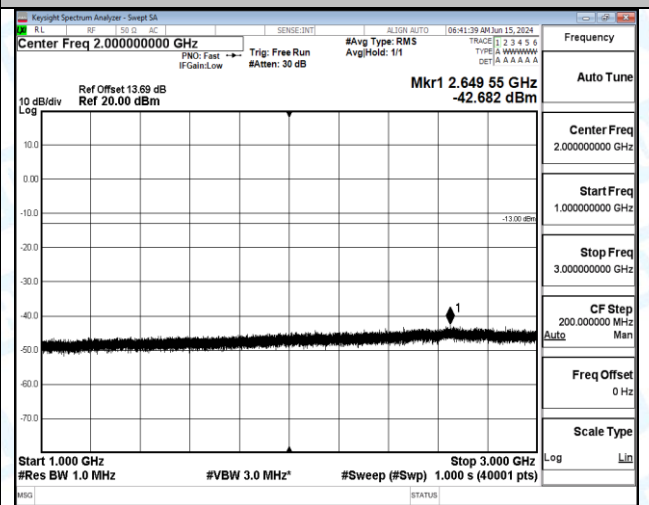

Band12_5MHz_QPSK_23155_1RB#0_1000~3000_1000~3000

Band12_5MHz_QPSK_23155_1RB#24_0.009~0.15_0.009~0.15