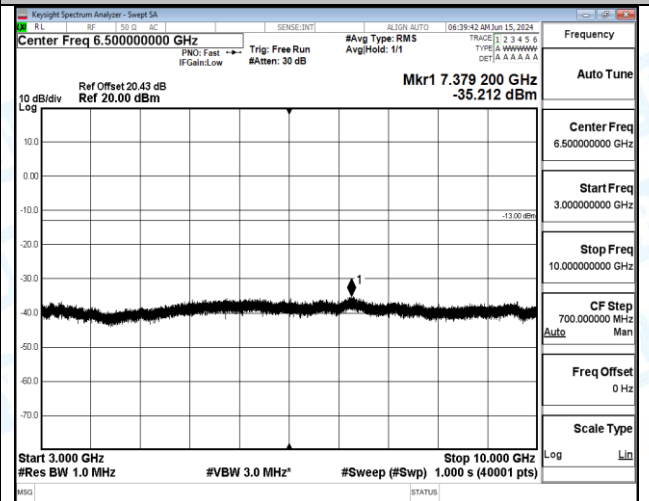

Band12_5MHz_QPSK_23095_25RB#0_3000~10000_3000~10000

Band12_5MHz_QPSK_23155_1RB#0_0.15~30_0.15~30