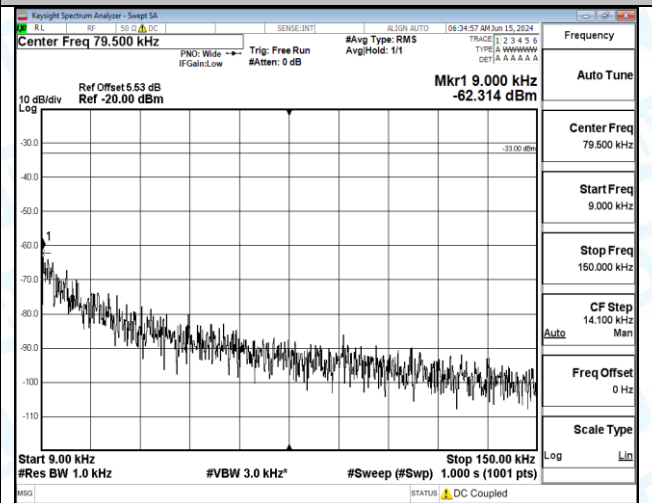

Band12_5MHz_QPSK_23095_1RB#0_0.009~0.15_0.009~0.15

Band12_5MHz_QPSK_23095_1RB#0_30~1000_30~1000