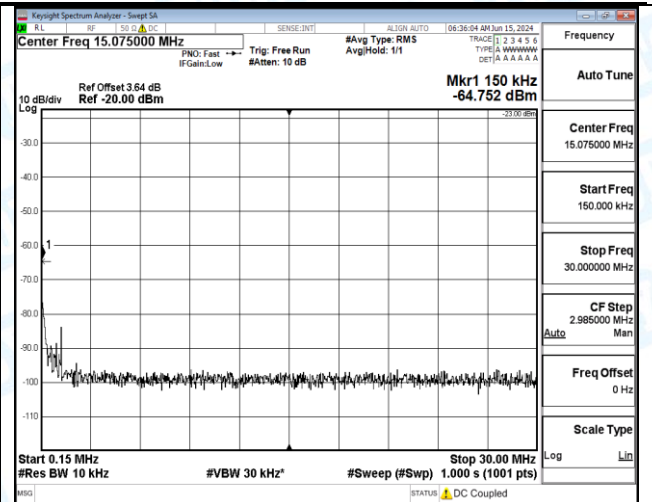

Band12_5MHz_16QAM_23095_1RB#0_0.15~30_0.15~30

Band12_5MHz_16QAM_23095_1RB#0_1000~3000_1000~3000