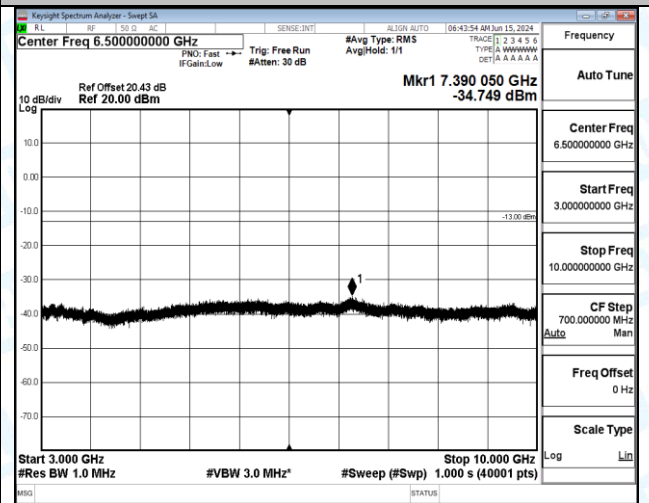

Band12_5MHz_QPSK_23155_1RB#24_30~1000_30~1000

Band12_5MHz_QPSK_23155_1RB#24_1000~3000_1000~3000

Band12_5MHz_QPSK_23155_1RB#24_3000~10000_3000~10000

Band12_5MHz_QPSK_23155_25RB#0_0.009~0.15_0.009~0.15

Band12_5MHz_QPSK_23155_25RB#0_0.15~30_0.15~30