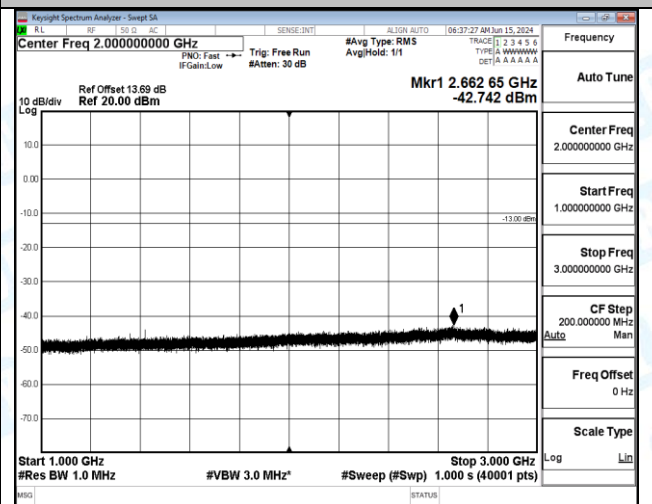

Band12_5MHz_QPSK_23095_1RB#24_1000~3000_1000~3000

Band12_5MHz_QPSK_23095_25RB#0_0.009~0.15_0.009~0.15