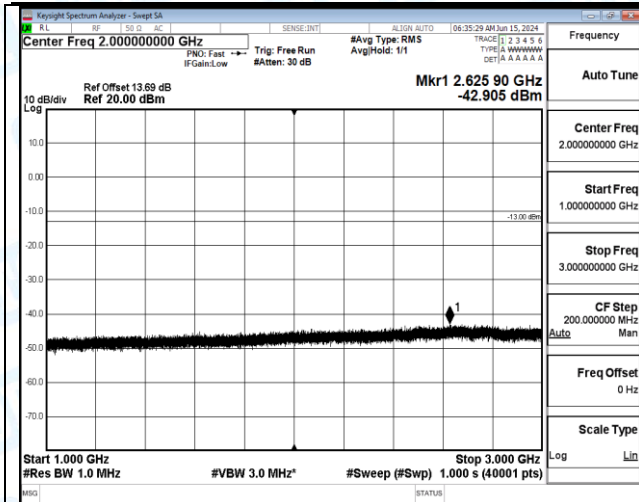

Band12_5MHz_QPSK_23095_1RB#0_1000~3000_1000~3000

Band12_5MHz_QPSK_23095_1RB#24_0.009~0.15_0.009~0.15