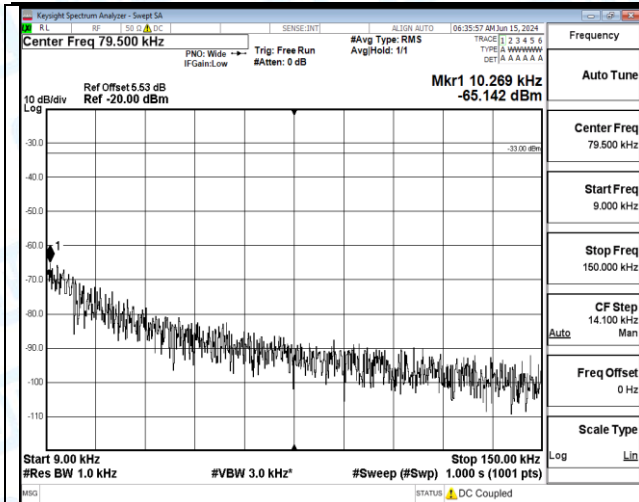

Band12_5MHz_16QAM_23095_1RB#0_0.009~0.15_0.009~0.15

Band12_5MHz_16QAM_23095_1RB#0_30~1000_30~1000