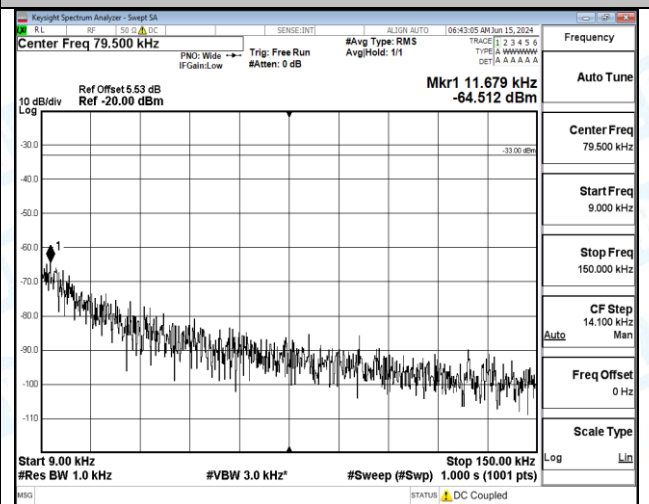

Band12_5MHz_QPSK_23155_1RB#0_30~1000_30~1000

Band12_5MHz_QPSK_23155_1RB#0_1000~3000_1000~3000

Band12_5MHz_QPSK_23155_1RB#0_3000~10000_3000~10000

Band12_5MHz_QPSK_23155_1RB#24_0.009~0.15_0.009~0.15

Band12_5MHz_QPSK_23155_1RB#24_0.15~30_0.15~30