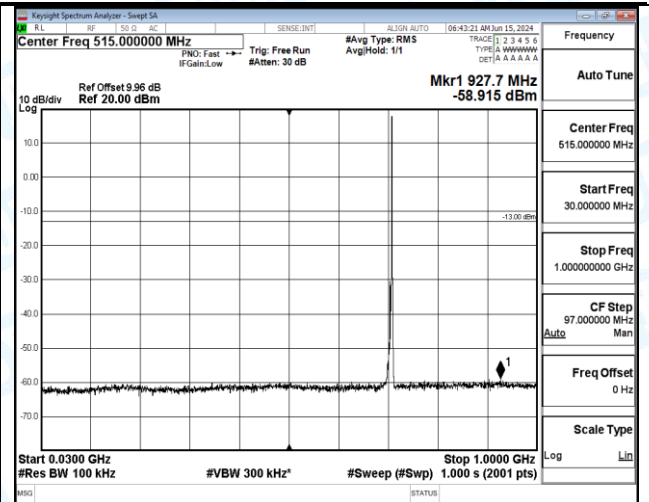

Band12_5MHz_QPSK_23155_1RB#24_30~1000_30~1000

Band12_5MHz_QPSK_23155_1RB#24_3000~10000_3000~10000