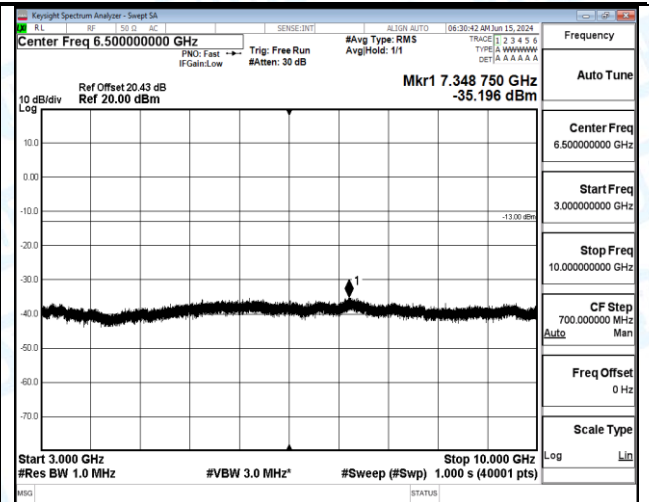

Band12_5MHz_16QAM_23035_1RB#0_3000~10000_3000~10000

Band12_5MHz_16QAM_23035_1RB#24_0.15~30_0.15~30