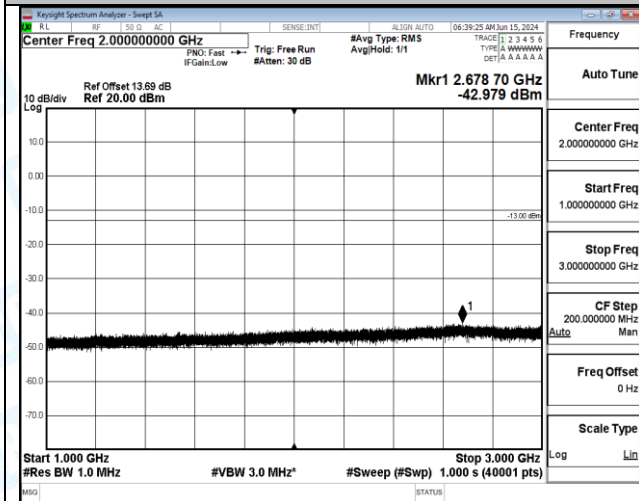

Band12_5MHz_QPSK_23095_25RB#0_1000~3000_1000~3000

Band12_5MHz_QPSK_23155_1RB#0_0.009~0.15_0.009~0.15