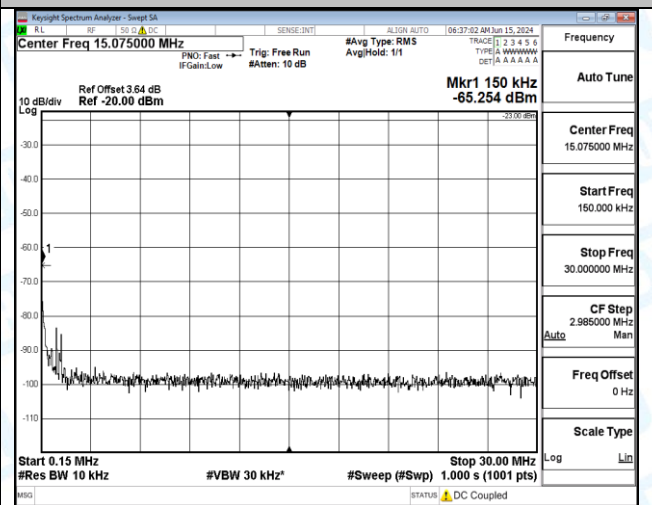

Band12_5MHz_QPSK_23095_1RB#0_30~1000_30~1000

Band12_5MHz_QPSK_23095_1RB#0_1000~3000_1000~3000

Band12_5MHz_QPSK_23095_1RB#0_3000~10000_3000~10000

Band12_5MHz_QPSK_23095_1RB#24_0.009~0.15_0.009~0.15

Band12_5MHz_QPSK_23095_1RB#24_0.15~30_0.15~30