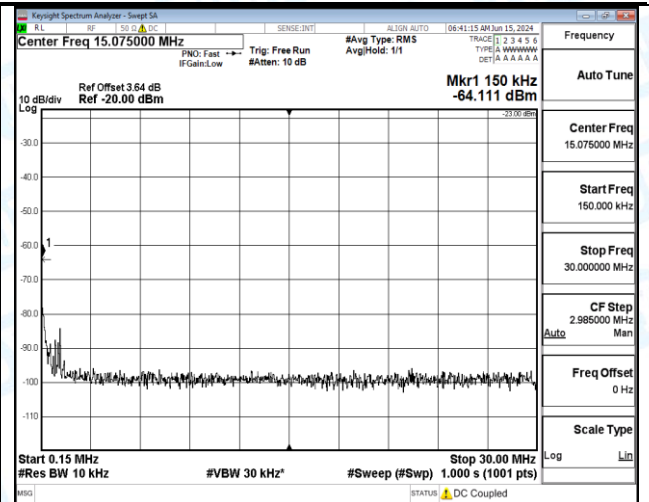

Band12_5MHz_QPSK_23155_1RB#0_0.15~30_0.15~30

Band12_5MHz_QPSK_23155_1RB#0_1000~3000_1000~3000