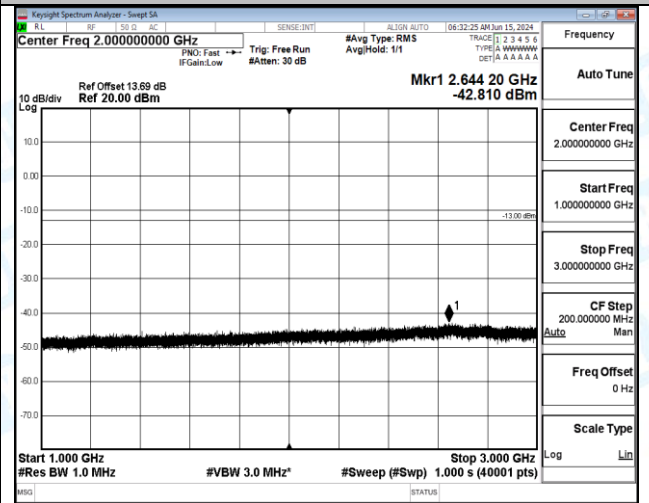

Band12_5MHz_16QAM_23035_1RB#24_1000~3000_1000~3000

Band12_5MHz_16QAM_23035_25RB#0_0.009~0.15_0.009~0.15