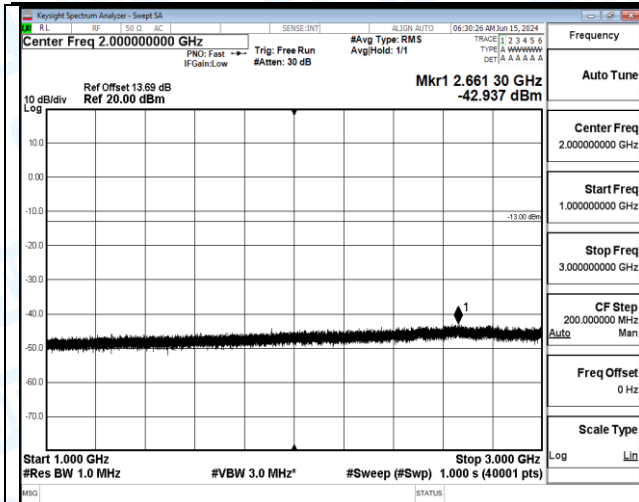

Band12_5MHz_16QAM_23035_1RB#0_1000~3000_1000~3000

Band12_5MHz_16QAM_23035_1RB#24_0.009~0.15_0.009~0.15