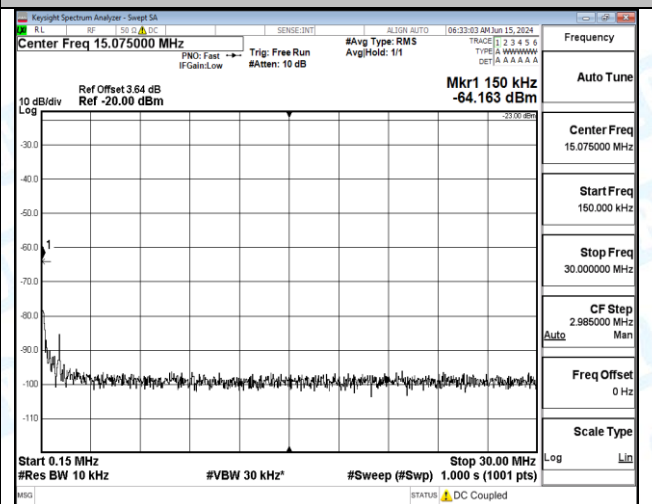

Band12_5MHz_QPSK_23035_1RB#24_30~1000_30~1000

Band12_5MHz_QPSK_23035_1RB#24_1000~3000_1000~3000

Band12_5MHz_QPSK_23035_1RB#24_3000~10000_3000~10000

Band12_5MHz_QPSK_23035_25RB#0_0.009~0.15_0.009~0.15

Band12_5MHz_QPSK_23035_25RB#0_0.15~30_0.15~30