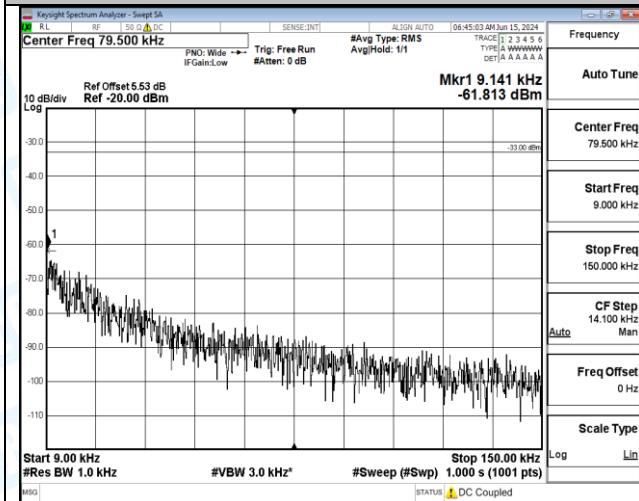

Band12_5MHz_QPSK_23155_1RB#24_30~1000_30~1000

Band12_5MHz_QPSK_23155_1RB#24_1000~3000_1000~3000

Band12_5MHz_QPSK_23155_1RB#24_3000~10000_3000~10000

Band12_5MHz_QPSK_23155_25RB#0_0.009~0.15_0.009~0.15

Band12_5MHz_QPSK_23155_25RB#0_0.15~30_0.15~30