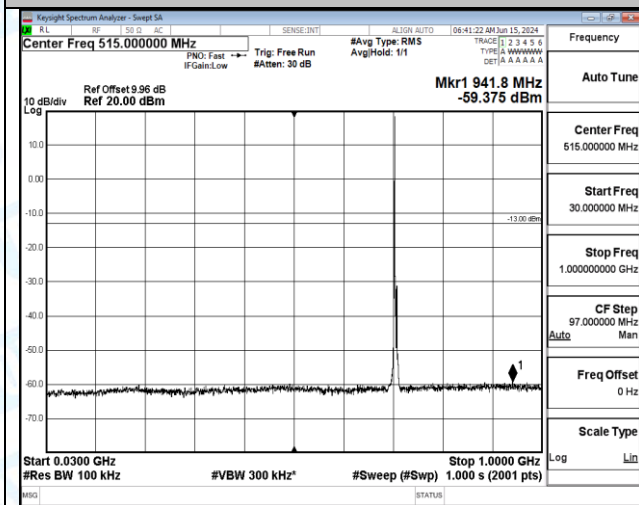

Band12_5MHz_QPSK_23155_1RB#0_30~1000_30~1000

Band12_5MHz_QPSK_23155_1RB#0_3000~10000_3000~10000