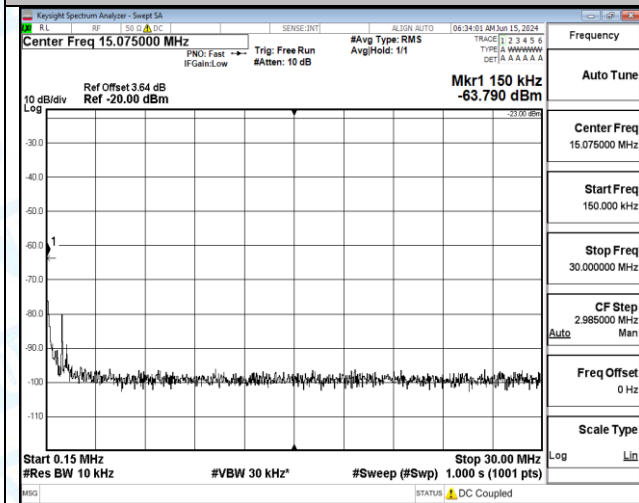

Band12_5MHz_16QAM_23035_25RB#0_0.15~30_0.15~30

Band12_5MHz_16QAM_23035_25RB#0_1000~3000_1000~3000