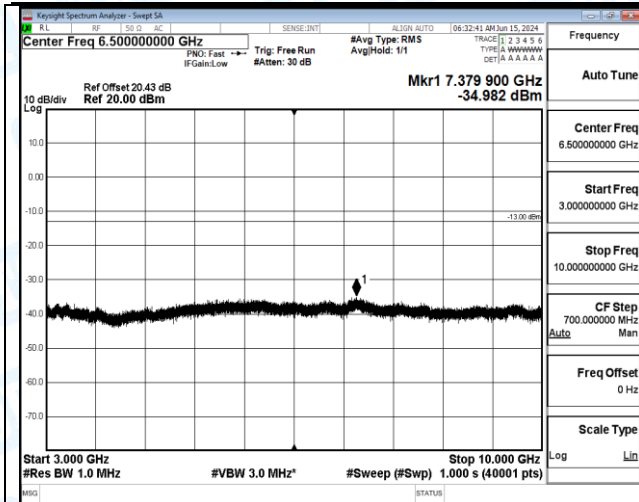

Band12_5MHz_16QAM_23035_1RB#24_3000~10000_3000~10000

Band12_5MHz_16QAM_23035_25RB#0_0.15~30_0.15~30