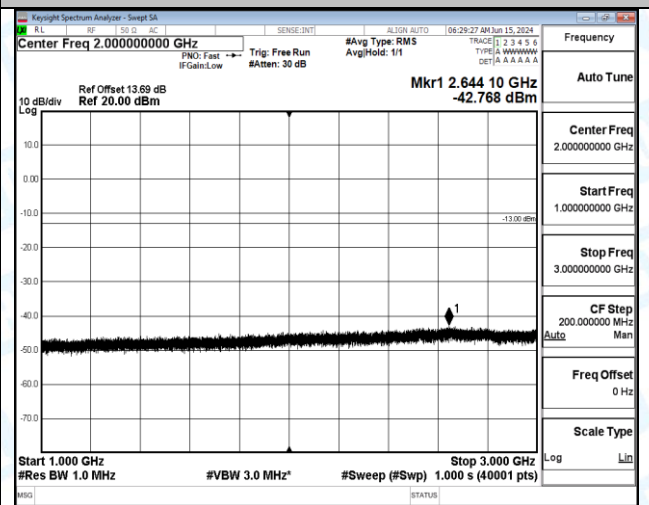

Band12_5MHz_QPSK_23035_1RB#0_30~1000_30~1000

Band12_5MHz_QPSK_23035_1RB#0_1000~3000_1000~3000

Band12_5MHz_QPSK_23035_1RB#0_3000~10000_3000~10000

Band12_5MHz_QPSK_23035_1RB#24_0.009~0.15_0.009~0.15

Band12_5MHz_QPSK_23035_1RB#24_0.15~30_0.15~30