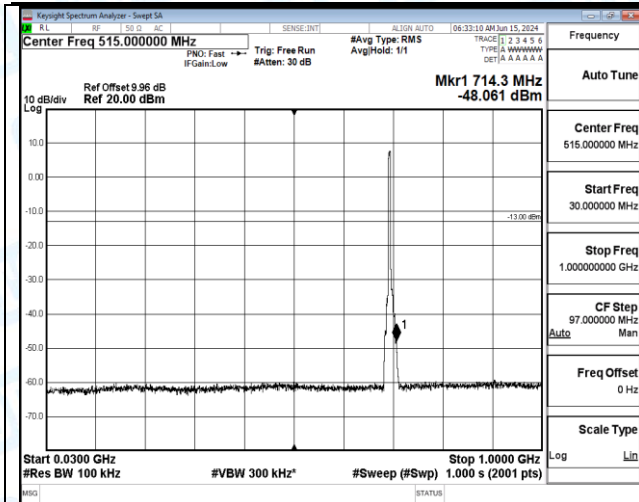

Band12_5MHz_QPSK_23035_25RB#0_30~1000_30~1000

Band12_5MHz_QPSK_23035_25RB#0_3000~10000_3000~10000