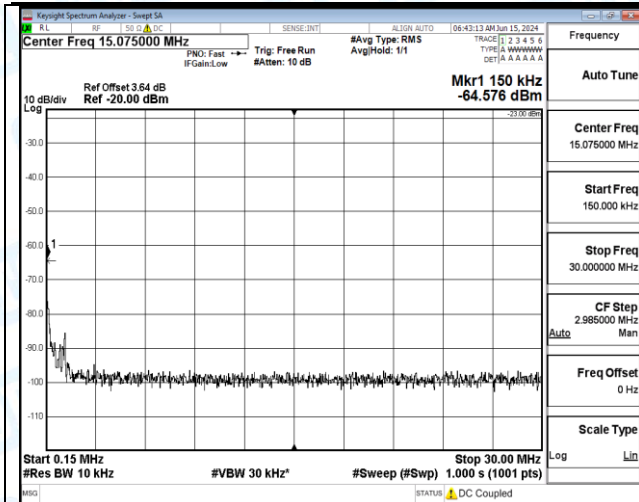

Band12_5MHz_QPSK_23155_1RB#24_0.15~30_0.15~30

Band12_5MHz_QPSK_23155_1RB#24_1000~3000_1000~3000