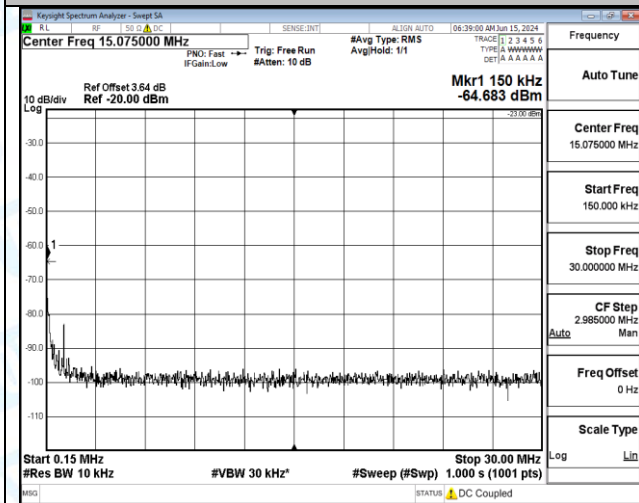

Band12_5MHz_QPSK_23095_25RB#0_0.15~30_0.15~30

Band12_5MHz_QPSK_23095_25RB#0_1000~3000_1000~3000