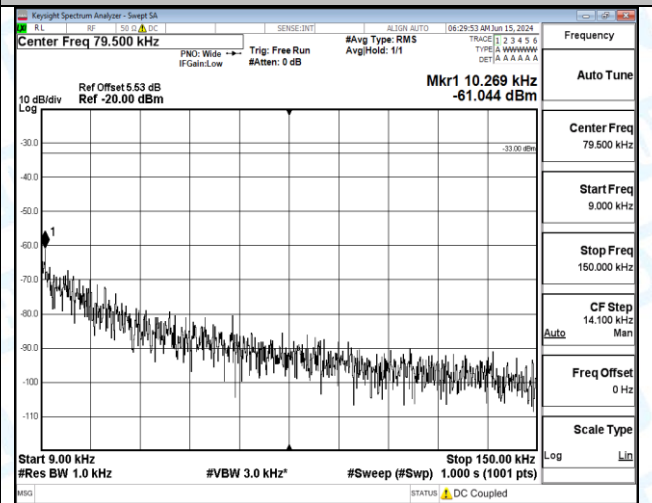

Band12_5MHz_QPSK_23155_25RB#0_30~1000_30~1000

Band12_5MHz_QPSK_23155_25RB#0_1000~3000_1000~3000

Band12_5MHz_QPSK_23155_25RB#0_3000~10000_3000~10000

Band12_5MHz_16QAM_23035_1RB#0_0.009~0.15_0.009~0.15

Band12_5MHz_16QAM_23035_1RB#0_0.15~30_0.15~30