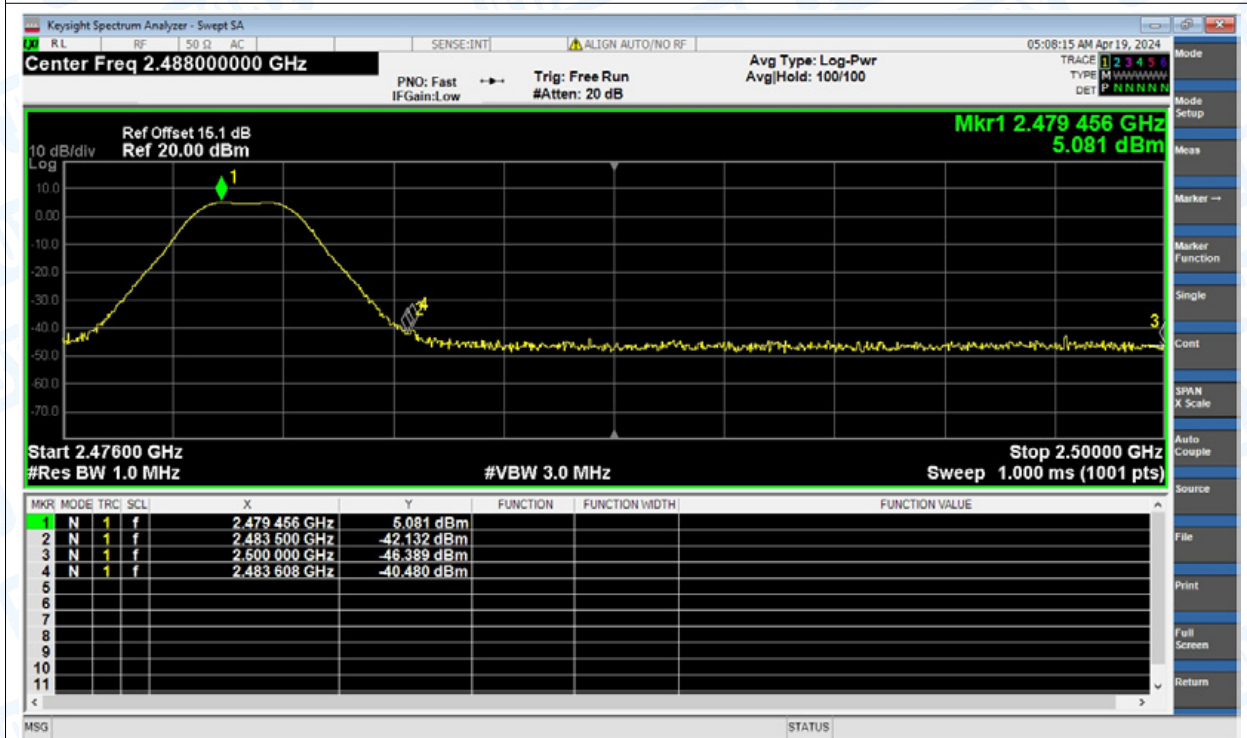

Restrict Band NVNT BLE 2Mbps 2480MHz Ant1 Peak

Restrict Band NVNT BLE 2Mbps 2480MHz Ant1 Average

-----END OF THE REPORT-----