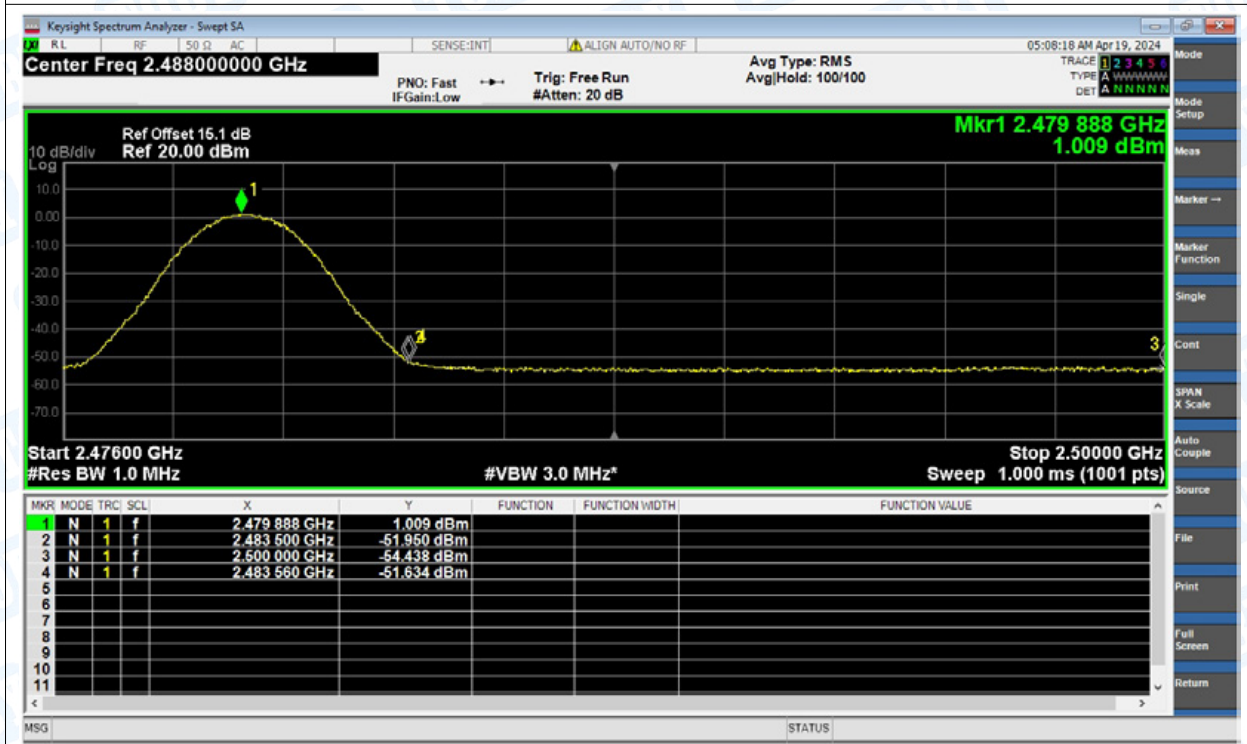

Restrict Band NVNT BLE 2Mbps 2480MHz Ant1 Peak

Restrict Band NVNT BLE 2Mbps 2480MHz Ant1 Average

-----END OF THE REPORT-----