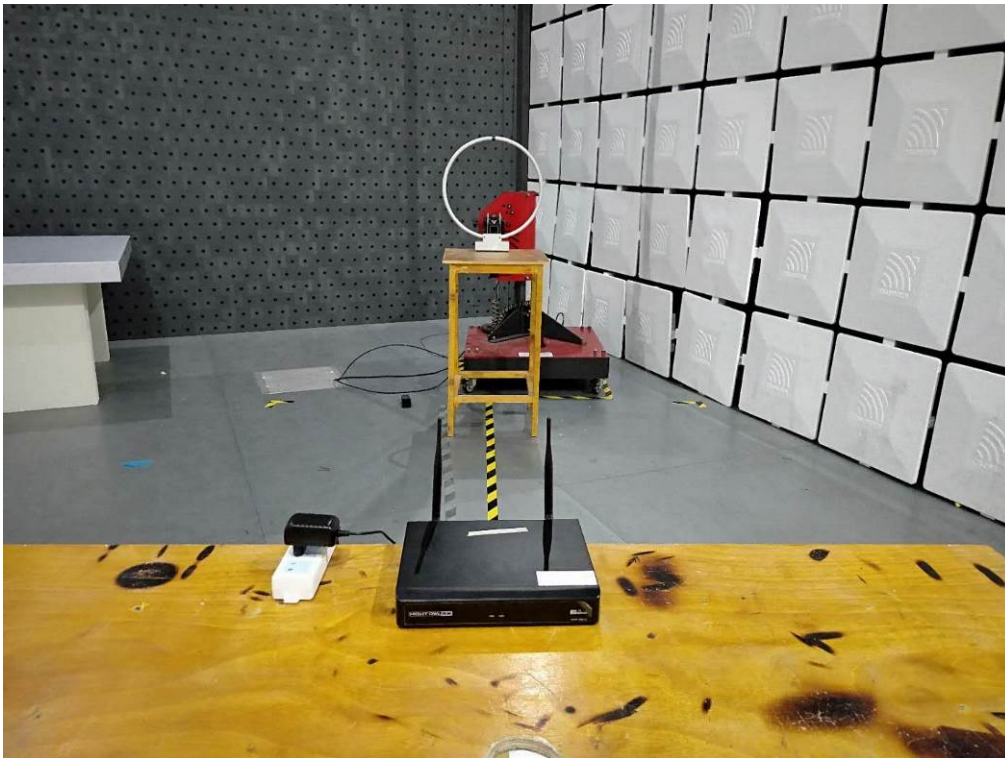

Model: WNVR-C20-81-JUN

**Conducted Emission(0.15-30MHz) Test Setup**

**Radiated Emissions, 9kHz to 30MHz Test Setup**

**Radiated Emissions, 30MHz to 1GHz Test Setup**

**Radiated Emissions, Above 1GHz Test Setup**