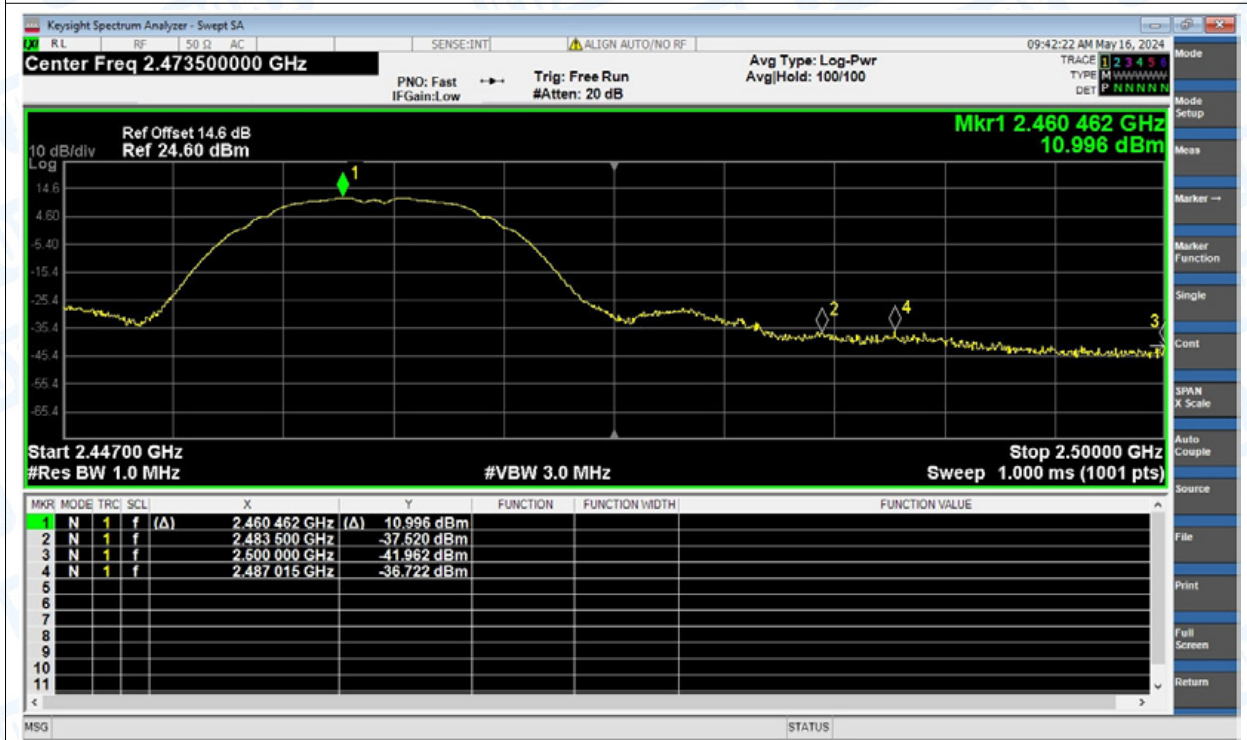

Restrict Band NVNT b 2462MHz Ant1 Peak

Restrict Band NVNT b 2462MHz Ant1 Average

Restrict Band NVNT g 2412MHz Ant1 Peak

Restrict Band NVNT g 2412MHz Ant1 Average

Restrict Band NVNT g 2462MHz Ant1 Peak

Restrict Band NVNT g 2462MHz Ant1 Average

Restrict Band NVNT n(HT20) 2412MHz Ant1 Peak

Restrict Band NVNT n(HT20) 2412MHz Ant1 Average

Restrict Band NVNT n(HT20) 2462MHz Ant1 Peak

Restrict Band NVNT n(HT20) 2462MHz Ant1 Average

-----END OF THE REPORT-----