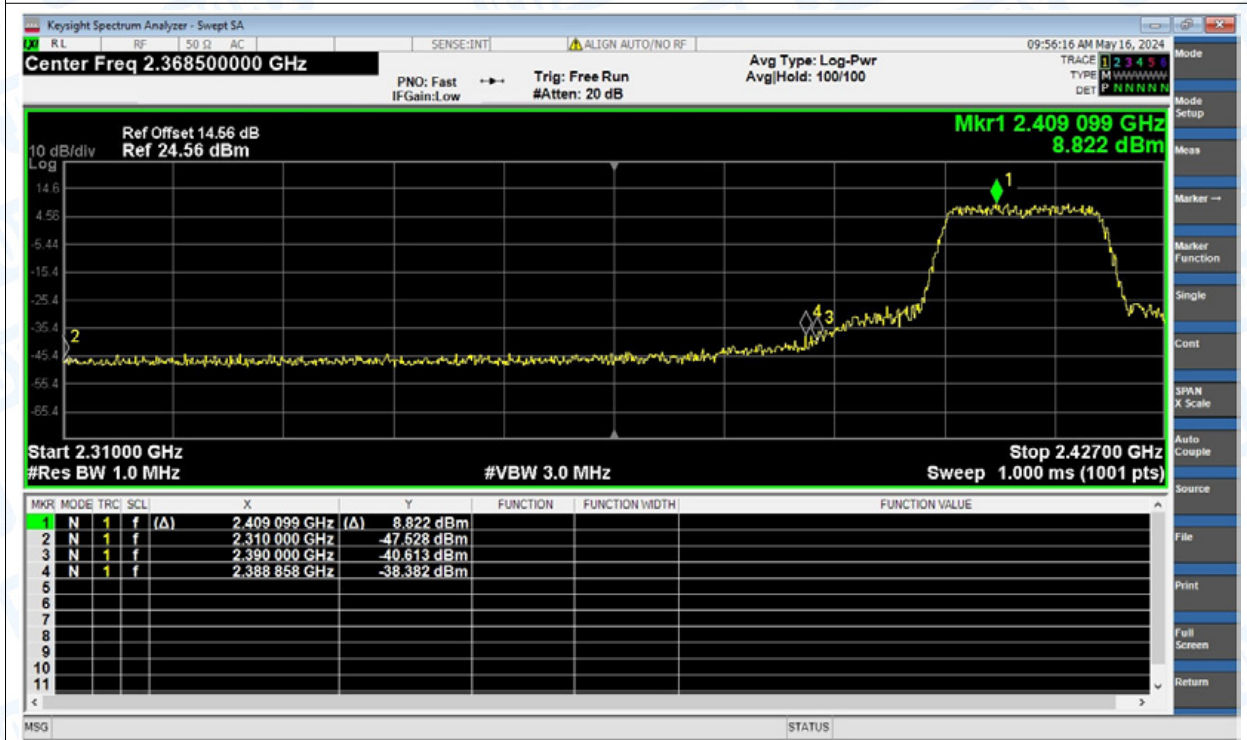

Restrict Band NVNT b 2462MHz Ant1 Peak

Restrict Band NVNT b 2462MHz Ant1 Average

Restrict Band NVNT g 2412MHz Ant1 Peak

Restrict Band NVNT g 2412MHz Ant1 Average

Restrict Band NVNT g 2462MHz Ant1 Peak

Restrict Band NVNT g 2462MHz Ant1 Average

Restrict Band NVNT n(HT20) 2412MHz Ant1 Peak

Restrict Band NVNT n(HT20) 2412MHz Ant1 Average

Restrict Band NVNT n(HT20) 2462MHz Ant1 Peak

Restrict Band NVNT n(HT20) 2462MHz Ant1 Average

-----END OF THE REPORT-----