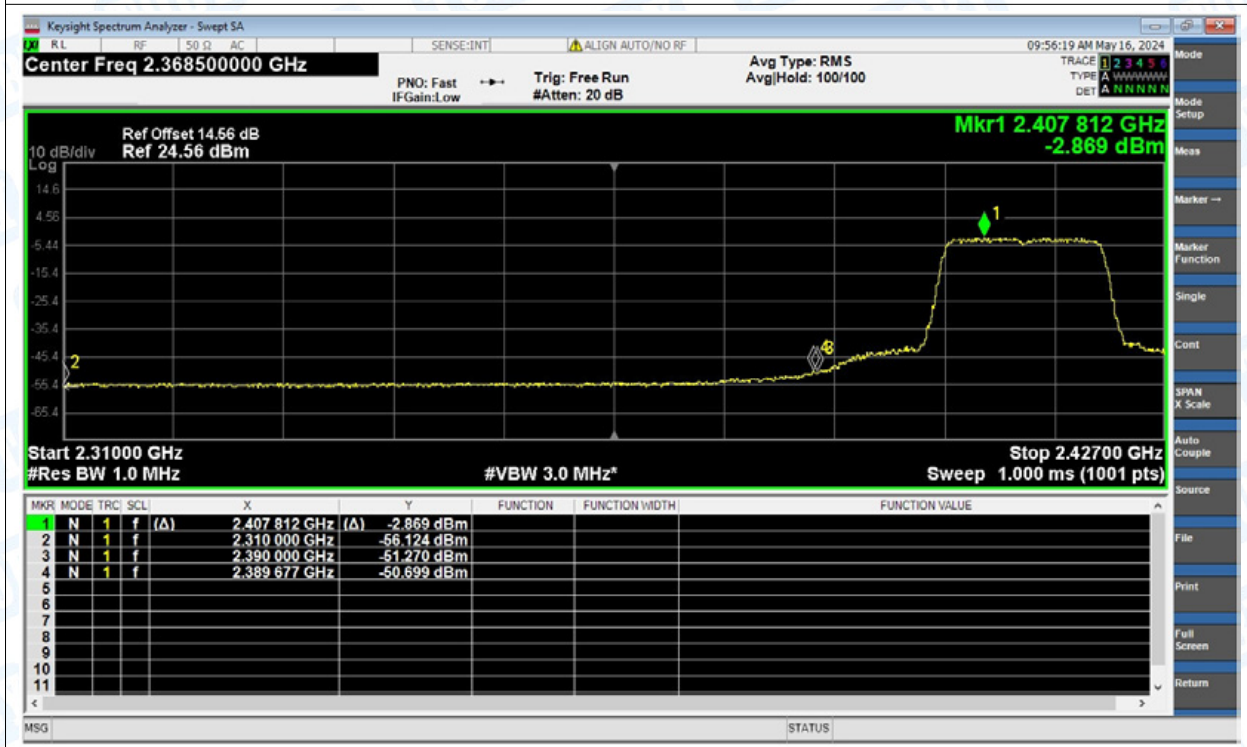

Restrict Band NVNT b 2462MHz Ant1 Peak

Restrict Band NVNT b 2462MHz Ant1 Average

Restrict Band NVNT g 2412MHz Ant1 Peak

Restrict Band NVNT g 2412MHz Ant1 Average

Restrict Band NVNT g 2462MHz Ant1 Peak

Restrict Band NVNT g 2462MHz Ant1 Average

Restrict Band NVNT n(HT20) 2412MHz Ant1 Peak

Restrict Band NVNT n(HT20) 2412MHz Ant1 Average

Restrict Band NVNT n(HT20) 2462MHz Ant1 Peak

Restrict Band NVNT n(HT20) 2462MHz Ant1 Average

-----END OF THE REPORT-----