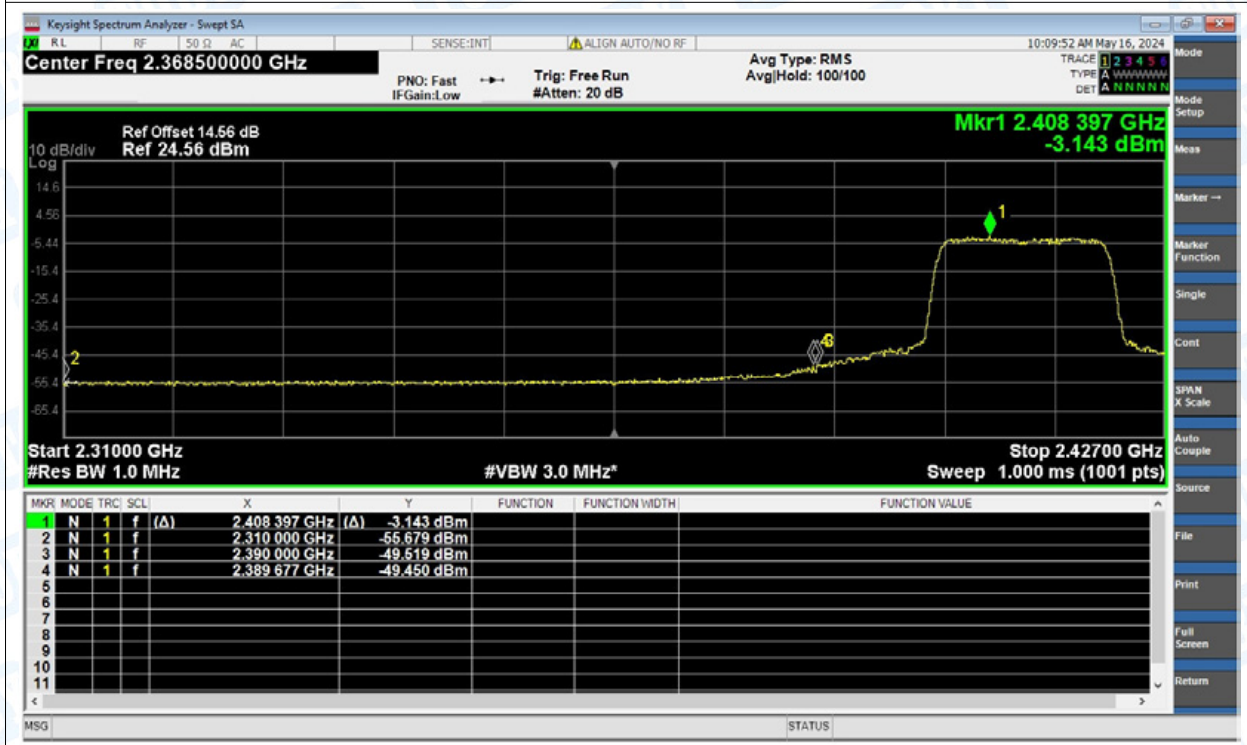

Restrict Band NVNT b 2462MHz Ant1 Peak

Restrict Band NVNT b 2462MHz Ant1 Average

Restrict Band NVNT g 2412MHz Ant1 Peak

Restrict Band NVNT g 2412MHz Ant1 Average

Restrict Band NVNT g 2462MHz Ant1 Peak

Restrict Band NVNT g 2462MHz Ant1 Average

Restrict Band NVNT n(HT20) 2412MHz Ant1 Peak

Restrict Band NVNT n(HT20) 2412MHz Ant1 Average

Restrict Band NVNT n(HT20) 2462MHz Ant1 Peak

Restrict Band NVNT n(HT20) 2462MHz Ant1 Average

-----END OF THE REPORT-----