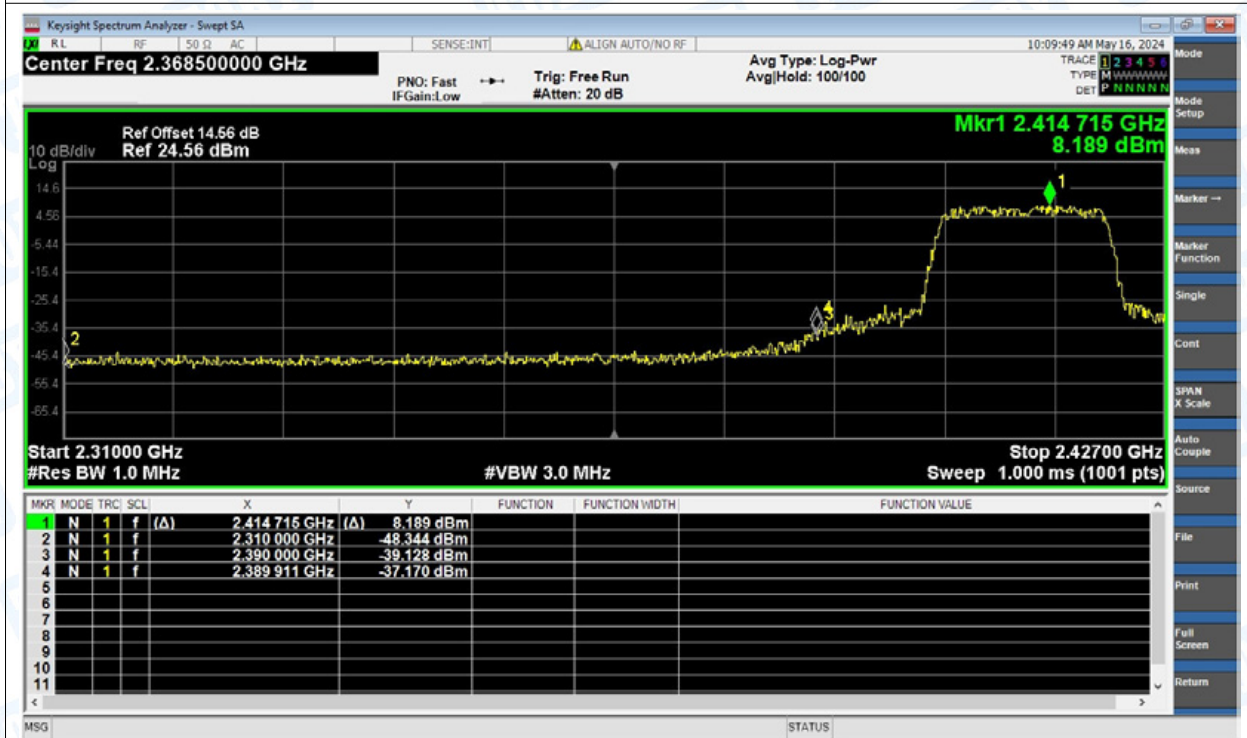

Restrict Band NVNT b 2462MHz Ant1 Peak

Restrict Band NVNT b 2462MHz Ant1 Average

Restrict Band NVNT g 2412MHz Ant1 Peak

Restrict Band NVNT g 2412MHz Ant1 Average

Restrict Band NVNT g 2462MHz Ant1 Peak

Restrict Band NVNT g 2462MHz Ant1 Average

Restrict Band NVNT n(HT20) 2412MHz Ant1 Peak

Restrict Band NVNT n(HT20) 2412MHz Ant1 Average

Restrict Band NVNT n(HT20) 2462MHz Ant1 Peak

Restrict Band NVNT n(HT20) 2462MHz Ant1 Average

-----END OF THE REPORT-----