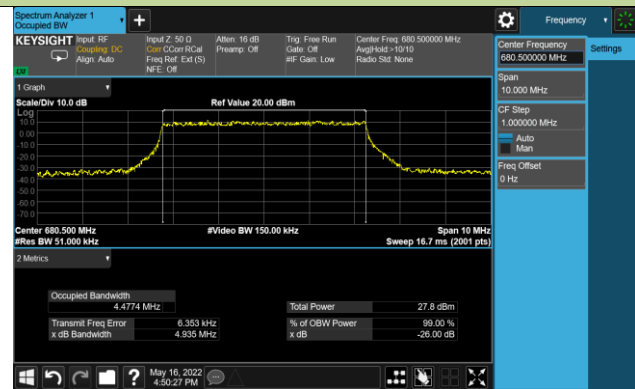

99% Bandwidth - 64QAM

5MHz Channel Bandwidth