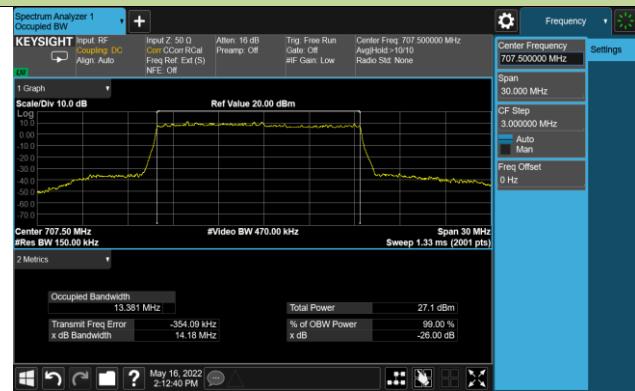

99% Bandwidth - 256QAM

5MHz Channel Bandwidth

10MHz Channel Bandwidth

15MHz Channel Bandwidth

Test Site	SIP-SR1	Test Engineer	Candy Luo
Test Date	2022/05/16	Test Band	n13

Frequency (MHz)	Bandwidth (MHz)	99% Bandwidth (MHz)
<b>PI/2 BPSK</b>		
707.5	5	4.46
707.5	10	8.89
<b>QPSK</b>		
707.5	5	4.48
707.5	10	8.91
<b>16QAM</b>		
707.5	5	4.48
707.5	10	8.94
<b>64QAM</b>		
707.5	5	4.47
707.5	10	8.92
<b>256QAM</b>		
707.5	5	4.48
707.5	10	8.92

## 99% Bandwidth - PI/2 BPSK

## 5MHz Channel Bandwidth