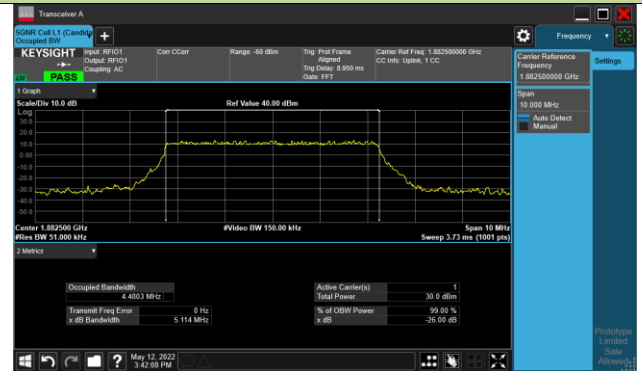

99% Bandwidth - 16QAM

5MHz Channel Bandwidth