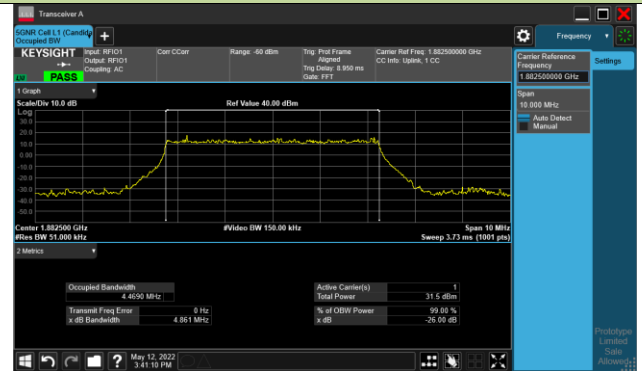

99% Bandwidth - PI/2 BPSK

5MHz Channel Bandwidth