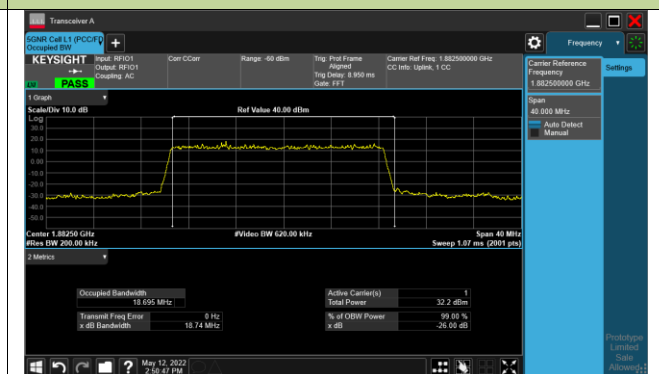

20MHz Channel Bandwidth