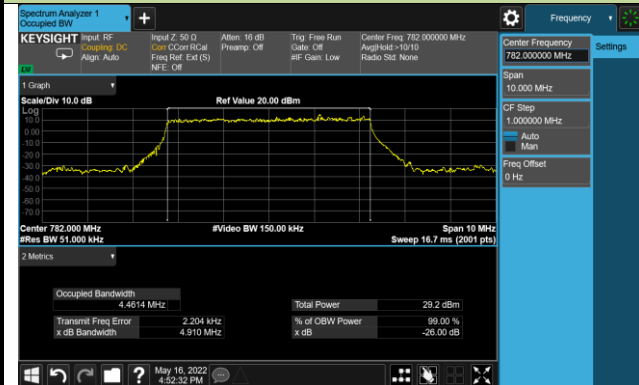

99% Bandwidth - 256QAM

5MHz Channel Bandwidth

10MHz Channel Bandwidth

15MHz Channel Bandwidth

Test Site	SIP-SR1	Test Engineer	Candy Luo
Test Date	2022/05/16	Test Band	n13

Frequency (MHz)	Bandwidth (MHz)	99% Bandwidth (MHz)
<b>PI/2 BPSK</b>		
707.5	5	4.46
707.5	10	8.89
<b>QPSK</b>		
707.5	5	4.48
707.5	10	8.91
<b>16QAM</b>		
707.5	5	4.48
707.5	10	8.94
<b>64QAM</b>		
707.5	5	4.47
707.5	10	8.92
<b>256QAM</b>		
707.5	5	4.48
707.5	10	8.92

## 99% Bandwidth - PI/2 BPSK

## 5MHz Channel Bandwidth