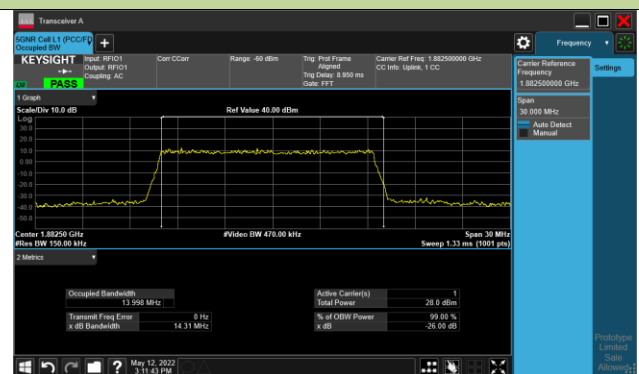

15MHz Channel Bandwidth