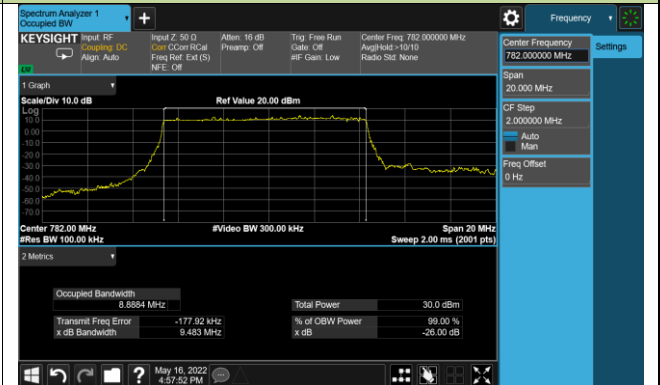

10MHz Channel Bandwidth