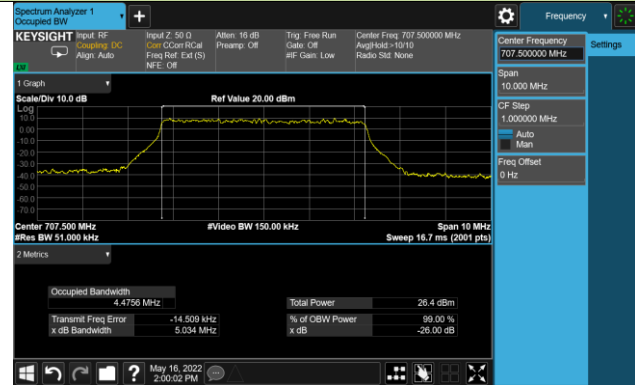

99% Bandwidth - 256QAM

5MHz Channel Bandwidth

10MHz Channel Bandwidth

15MHz Channel Bandwidth

Test Site	SIP-SR1	Test Engineer	Candy Luo
Test Date	2022/05/16	Test Band	n13

Frequency (MHz)	Bandwidth (MHz)	99% Bandwidth (MHz)
<b>PI/2 BPSK</b>		
707.5	5	4.46
707.5	10	8.89
<b>QPSK</b>		
707.5	5	4.48
707.5	10	8.91
<b>16QAM</b>		
707.5	5	4.48
707.5	10	8.94
<b>64QAM</b>		
707.5	5	4.47
707.5	10	8.92
<b>256QAM</b>		
707.5	5	4.48
707.5	10	8.92

## 99% Bandwidth - PI/2 BPSK

## 5MHz Channel Bandwidth