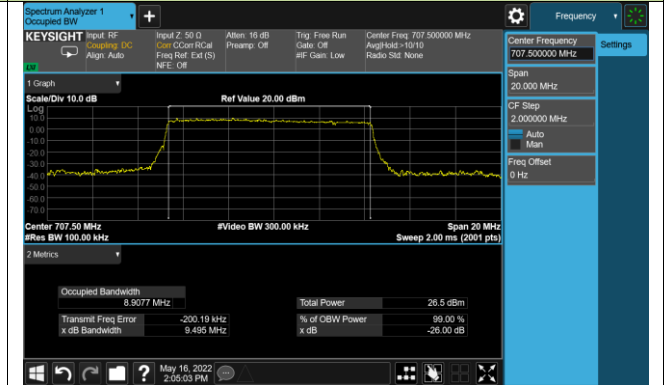

99% Bandwidth - 256QAM

5MHz Channel Bandwidth

10MHz Channel Bandwidth

15MHz Channel Bandwidth

Test Site	SIP-SR1	Test Engineer	Candy Luo
Test Date	2022/05/16	Test Band	n13

Frequency (MHz)	Bandwidth (MHz)	99% Bandwidth (MHz)
<b>PI/2 BPSK</b>		
707.5	5	4.46
707.5	10	8.89
<b>QPSK</b>		
707.5	5	4.48
707.5	10	8.91
<b>16QAM</b>		
707.5	5	4.48
707.5	10	8.94
<b>64QAM</b>		
707.5	5	4.47
707.5	10	8.92
<b>256QAM</b>		
707.5	5	4.48
707.5	10	8.92

## 99% Bandwidth - PI/2 BPSK

## 5MHz Channel Bandwidth