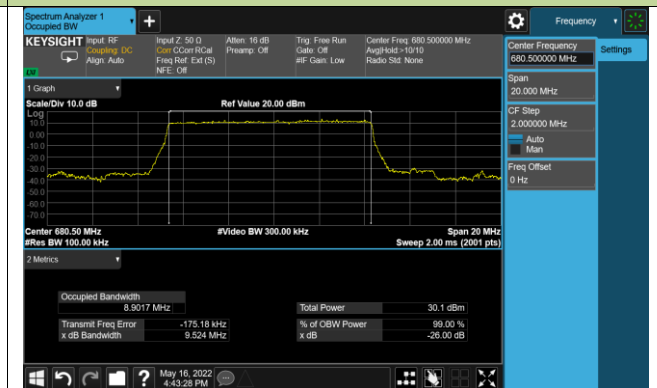

10MHz Channel Bandwidth