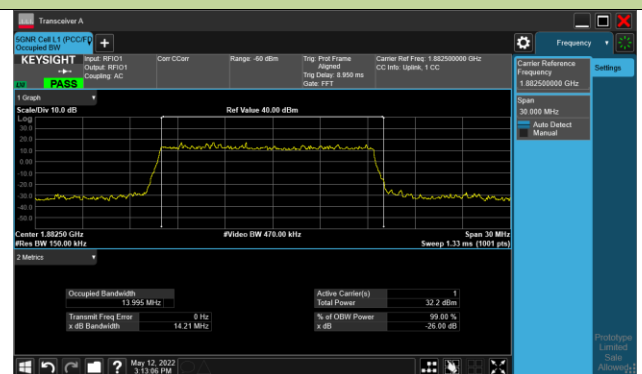

256QAM		
1882.5	5	4.48
1882.5	10	9.22
1882.5	15	14.00
1882.5	20	18.75
1882.5	25	23.62
1882.5	30	28.52
1882.5	40	38.49

99% Bandwidth - PI/2 BPSK

5MHz Channel Bandwidth

10MHz Channel Bandwidth

15MHz Channel Bandwidth