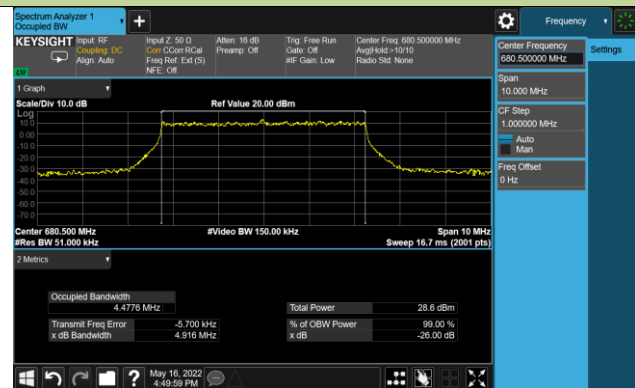

99% Bandwidth - 16QAM

5MHz Channel Bandwidth