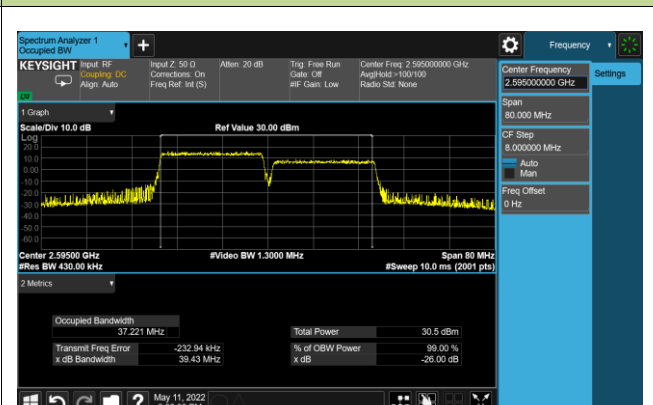

20+20MHz Channel Bandwidth