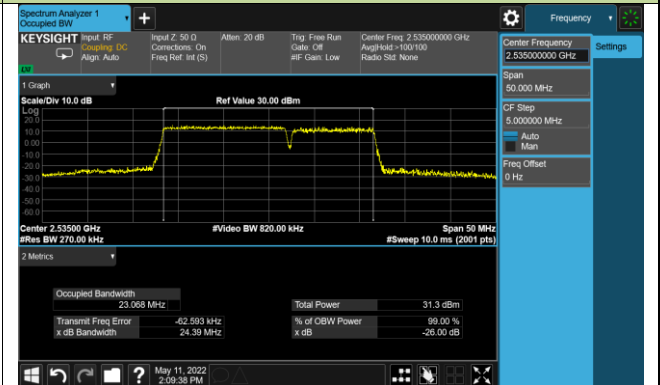

15+10MHz Channel Bandwidth