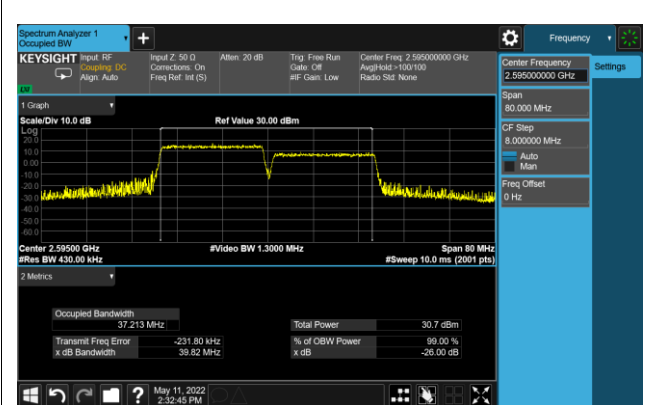

99% Bandwidth - QPSK

15+15MHz Channel Bandwidth

20+20MHz Channel Bandwidth

99% Bandwidth - 16QAM

15+15MHz Channel Bandwidth

20+20MHz Channel Bandwidth

99% Bandwidth - 64QAM

15+15MHz Channel Bandwidth