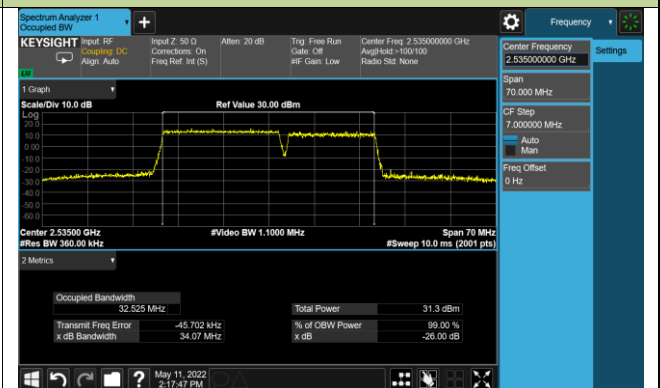

99% Bandwidth - QPSK

10+20MHz Channel Bandwidth

15+10MHz Channel Bandwidth

15+15MHz Channel Bandwidth

15+20MHz Channel Bandwidth

20+10MHz Channel Bandwidth

20+15MHz Channel Bandwidth

20+20MHz Channel Bandwidth