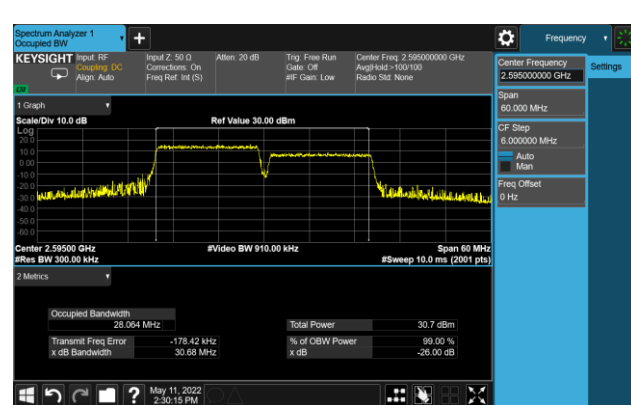

99% Bandwidth - QPSK

15+15MHz Channel Bandwidth

20+20MHz Channel Bandwidth

99% Bandwidth - 16QAM

15+15MHz Channel Bandwidth

20+20MHz Channel Bandwidth

99% Bandwidth - 64QAM

15+15MHz Channel Bandwidth