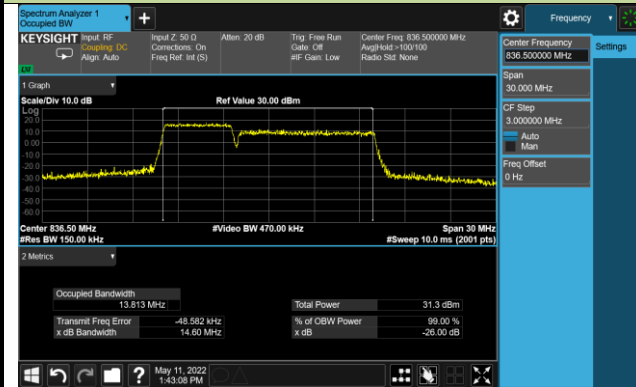

99% Bandwidth - QPSK

5+10MHz Channel Bandwidth