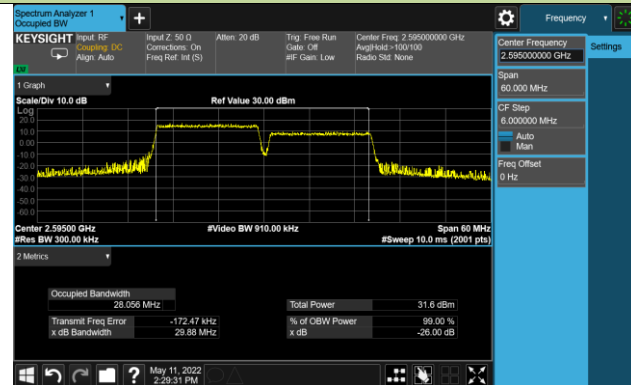

99% Bandwidth - QPSK

15+15MHz Channel Bandwidth