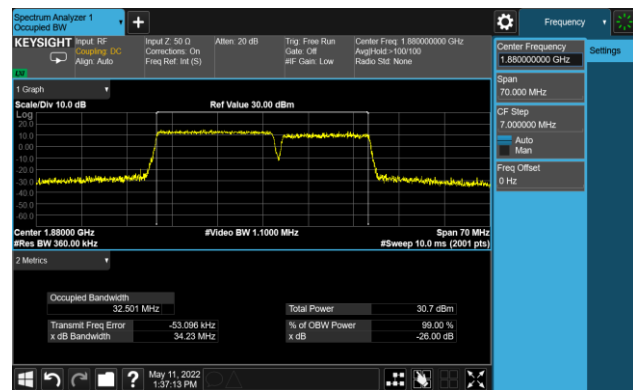

99% Bandwidth - 16QAM

5+20MHz Channel Bandwidth

10+15MHz Channel Bandwidth

10+20MHz Channel Bandwidth

15+10MHz Channel Bandwidth

15+15MHz Channel Bandwidth

15+20MHz Channel Bandwidth

20+5MHz Channel Bandwidth

20+10MHz Channel Bandwidth

20+15MHz Channel Bandwidth

20+20MHz Channel Bandwidth

99% Bandwidth - 64QAM

5+20MHz Channel Bandwidth

10+15MHz Channel Bandwidth

10+20MHz Channel Bandwidth

15+10MHz Channel Bandwidth