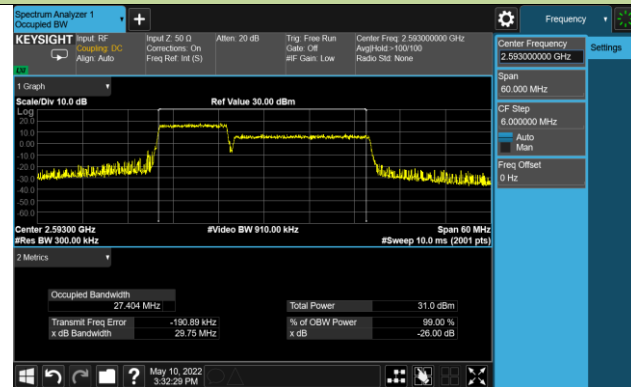

99% Bandwidth - QPSK

5+20MHz Channel Bandwidth

10+15MHz Channel Bandwidth

10+20MHz Channel Bandwidth

15+10MHz Channel Bandwidth

15+15MHz Channel Bandwidth

15+20MHz Channel Bandwidth

99% Bandwidth - 16QAM