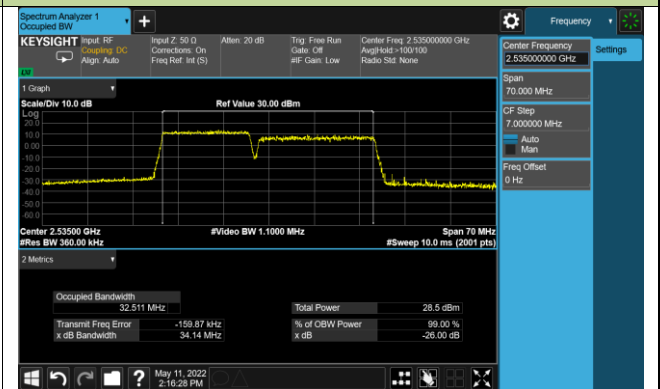

99% Bandwidth - 64QAM

10+20MHz Channel Bandwidth

15+10MHz Channel Bandwidth

15+15MHz Channel Bandwidth

15+20MHz Channel Bandwidth

20+10MHz Channel Bandwidth

20+15MHz Channel Bandwidth

20+20MHz Channel Bandwidth