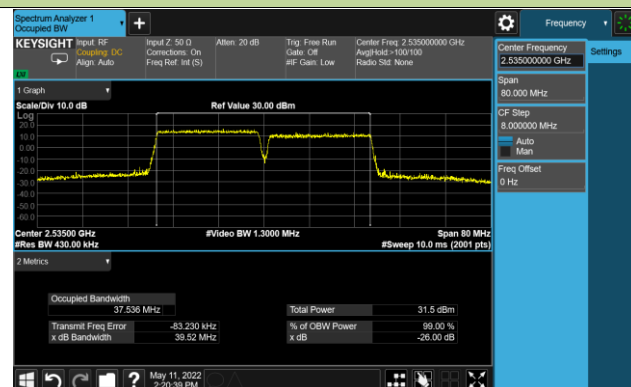

99% Bandwidth - QPSK

10+20MHz Channel Bandwidth

15+10MHz Channel Bandwidth

15+15MHz Channel Bandwidth

15+20MHz Channel Bandwidth

20+10MHz Channel Bandwidth

20+15MHz Channel Bandwidth

20+20MHz Channel Bandwidth