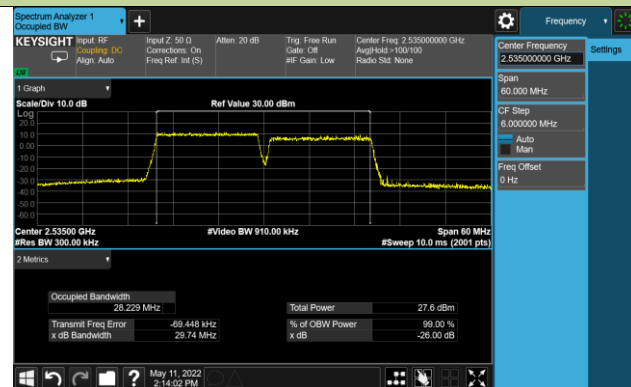

99% Bandwidth - 256QAM

10+20MHz Channel Bandwidth

15+10MHz Channel Bandwidth

15+15MHz Channel Bandwidth

15+20MHz Channel Bandwidth

20+10MHz Channel Bandwidth

20+15MHz Channel Bandwidth

20+20MHz Channel Bandwidth