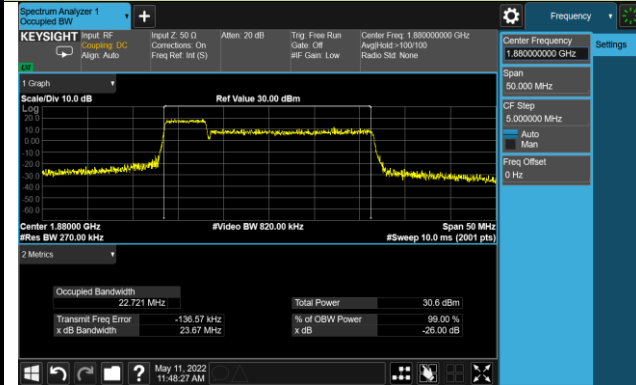

99% Bandwidth - 16QAM

5+20MHz Channel Bandwidth

10+15MHz Channel Bandwidth

10+20MHz Channel Bandwidth

15+10MHz Channel Bandwidth

15+15MHz Channel Bandwidth

15+20MHz Channel Bandwidth

20+5MHz Channel Bandwidth