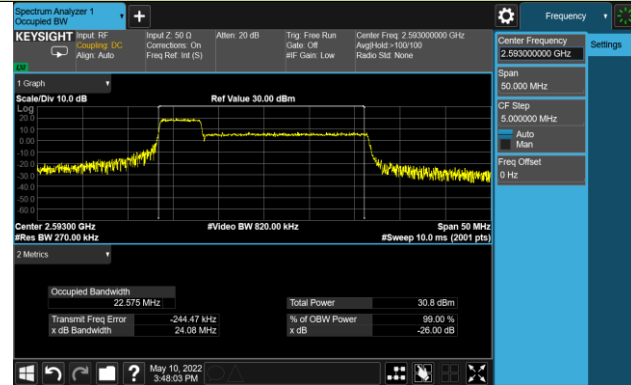

99% Bandwidth - 16QAM

5+20MHz Channel Bandwidth