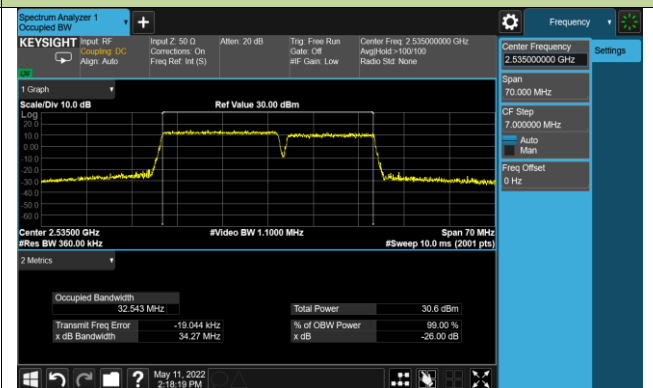

99% Bandwidth - 16QAM

10+20MHz Channel Bandwidth

15+10MHz Channel Bandwidth

15+15MHz Channel Bandwidth

15+20MHz Channel Bandwidth

20+10MHz Channel Bandwidth

20+15MHz Channel Bandwidth

20+20MHz Channel Bandwidth