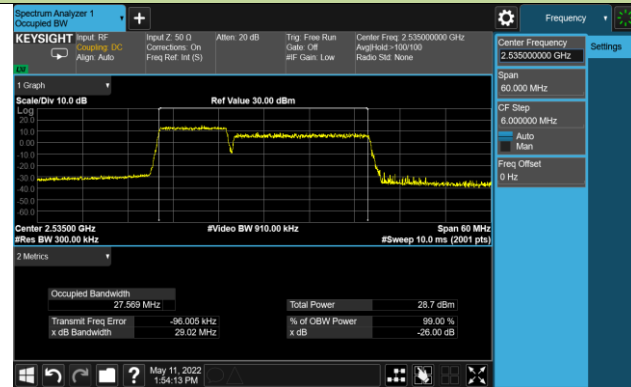

99% Bandwidth - 64QAM

10+20MHz Channel Bandwidth