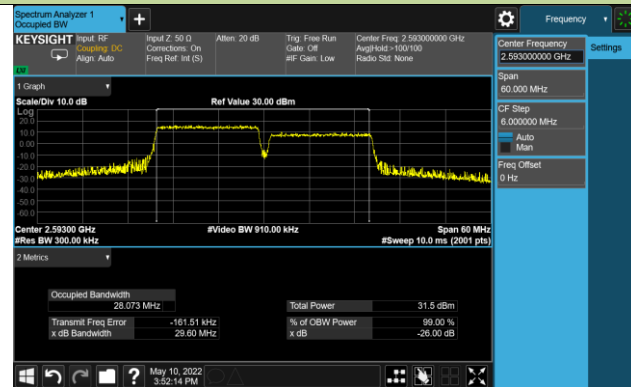

99% Bandwidth - QPSK

5+20MHz Channel Bandwidth

10+15MHz Channel Bandwidth

10+20MHz Channel Bandwidth

15+10MHz Channel Bandwidth

15+15MHz Channel Bandwidth

15+20MHz Channel Bandwidth

99% Bandwidth - 16QAM