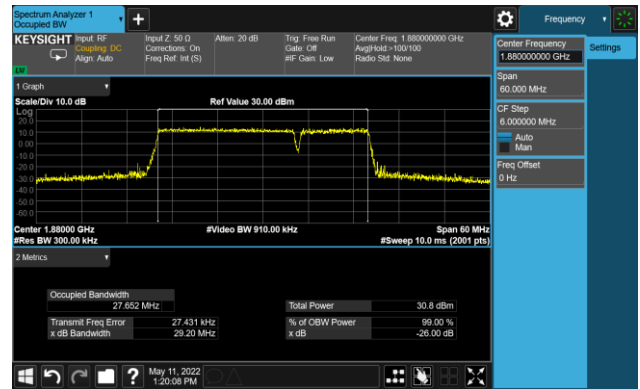

20+10MHz Channel Bandwidth