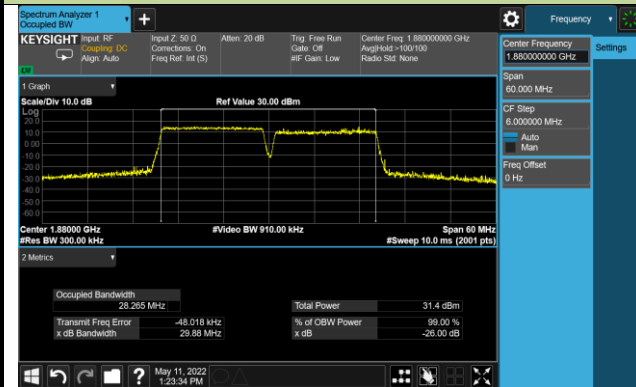

99% Bandwidth - 16QAM

5+20MHz Channel Bandwidth

10+15MHz Channel Bandwidth

10+20MHz Channel Bandwidth

15+10MHz Channel Bandwidth

15+15MHz Channel Bandwidth

15+20MHz Channel Bandwidth

20+5MHz Channel Bandwidth