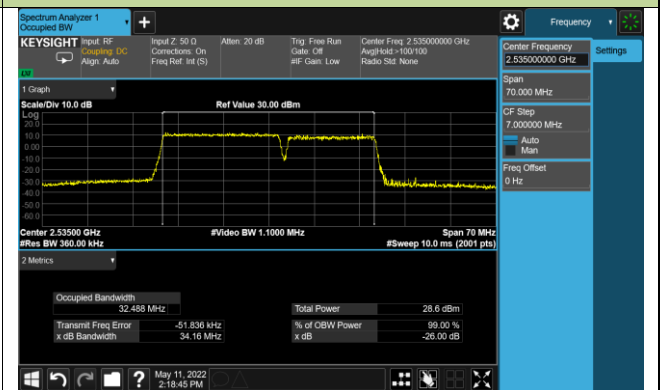

99% Bandwidth - 64QAM

10+20MHz Channel Bandwidth

15+10MHz Channel Bandwidth

15+15MHz Channel Bandwidth

15+20MHz Channel Bandwidth

20+10MHz Channel Bandwidth

20+15MHz Channel Bandwidth

20+20MHz Channel Bandwidth