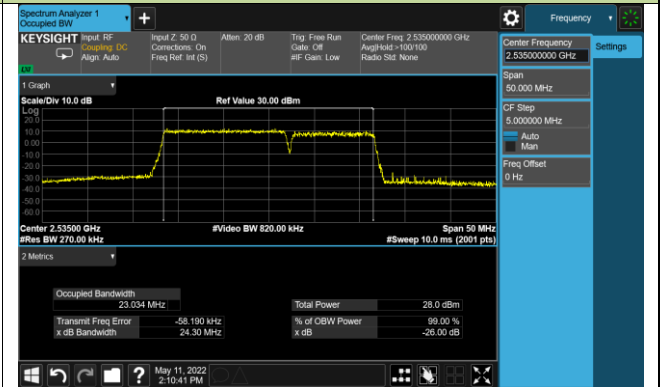

15+10MHz Channel Bandwidth