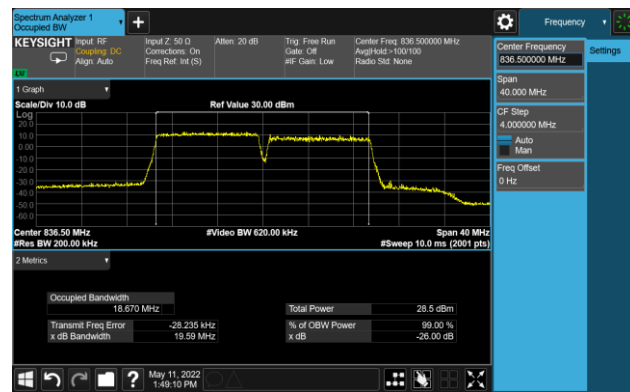

99% Bandwidth - 64QAM

5+10MHz Channel Bandwidth

10+5MHz Channel Bandwidth

10+10MHz Channel Bandwidth

99% Bandwidth - 256QAM

5+10MHz Channel Bandwidth

10+5MHz Channel Bandwidth

10+10MHz Channel Bandwidth