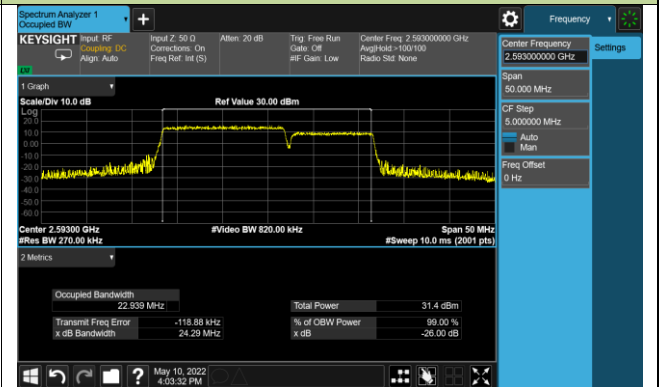

99% Bandwidth - QPSK

5+20MHz Channel Bandwidth

10+15MHz Channel Bandwidth

10+20MHz Channel Bandwidth

15+10MHz Channel Bandwidth

15+15MHz Channel Bandwidth

15+20MHz Channel Bandwidth

99% Bandwidth - 16QAM