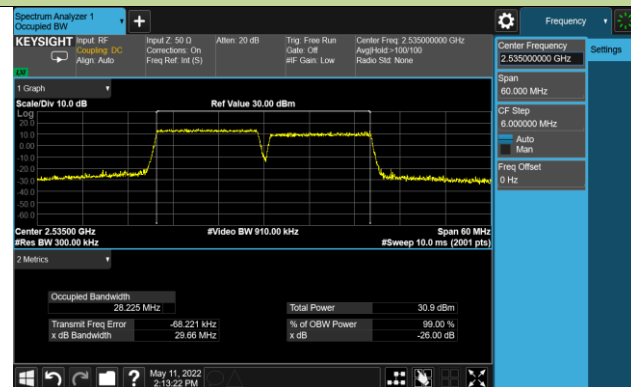

99% Bandwidth - 16QAM

10+20MHz Channel Bandwidth

15+10MHz Channel Bandwidth

15+15MHz Channel Bandwidth

15+20MHz Channel Bandwidth

20+10MHz Channel Bandwidth

20+15MHz Channel Bandwidth

20+20MHz Channel Bandwidth