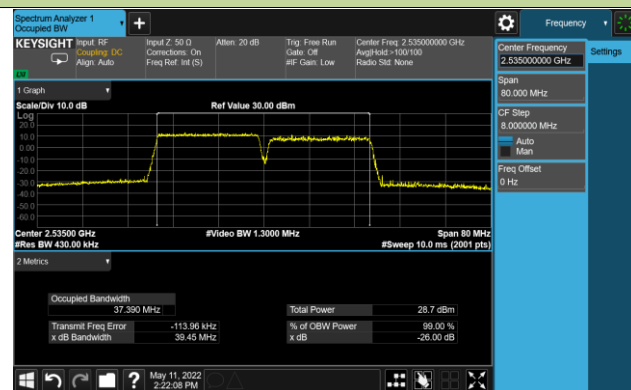

99% Bandwidth - 64QAM

10+20MHz Channel Bandwidth

15+10MHz Channel Bandwidth

15+15MHz Channel Bandwidth

15+20MHz Channel Bandwidth

20+10MHz Channel Bandwidth

20+15MHz Channel Bandwidth

20+20MHz Channel Bandwidth