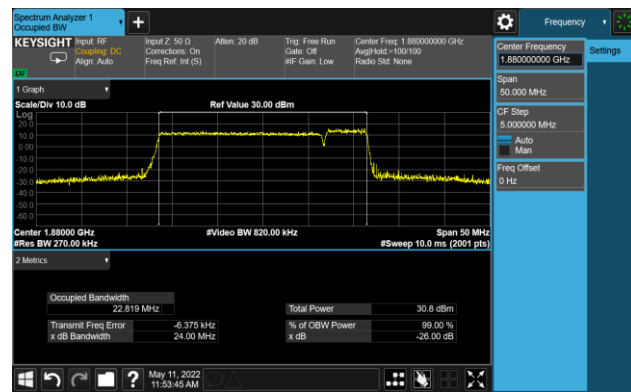

20+10MHz Channel Bandwidth

20+15MHz Channel Bandwidth

20+20MHz Channel Bandwidth

99% Bandwidth - 64QAM

5+20MHz Channel Bandwidth

10+15MHz Channel Bandwidth

10+20MHz Channel Bandwidth

15+10MHz Channel Bandwidth

15+15MHz Channel Bandwidth

15+20MHz Channel Bandwidth

20+5MHz Channel Bandwidth

20+10MHz Channel Bandwidth

20+15MHz Channel Bandwidth

20+20MHz Channel Bandwidth

99% Bandwidth - 256QAM

5+20MHz Channel Bandwidth