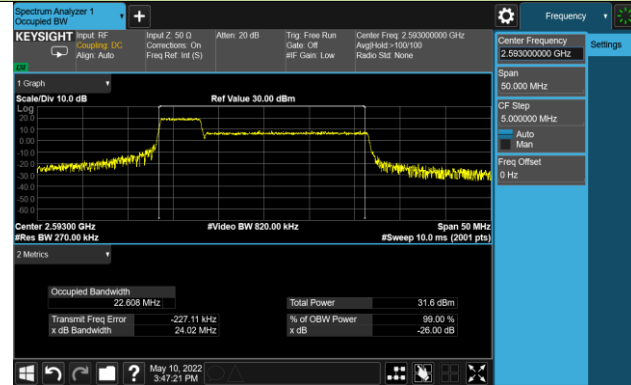

99% Bandwidth - QPSK

5+20MHz Channel Bandwidth