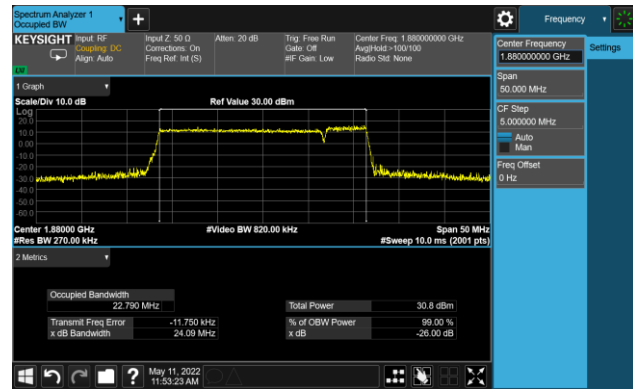

99% Bandwidth - 16QAM

5+20MHz Channel Bandwidth

10+15MHz Channel Bandwidth

10+20MHz Channel Bandwidth

15+10MHz Channel Bandwidth

15+15MHz Channel Bandwidth

15+20MHz Channel Bandwidth

20+5MHz Channel Bandwidth