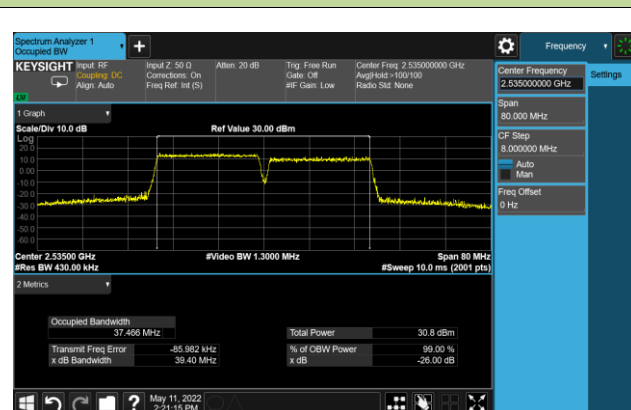

99% Bandwidth - 16QAM

10+20MHz Channel Bandwidth

15+10MHz Channel Bandwidth

15+15MHz Channel Bandwidth

15+20MHz Channel Bandwidth

20+10MHz Channel Bandwidth

20+15MHz Channel Bandwidth

20+20MHz Channel Bandwidth