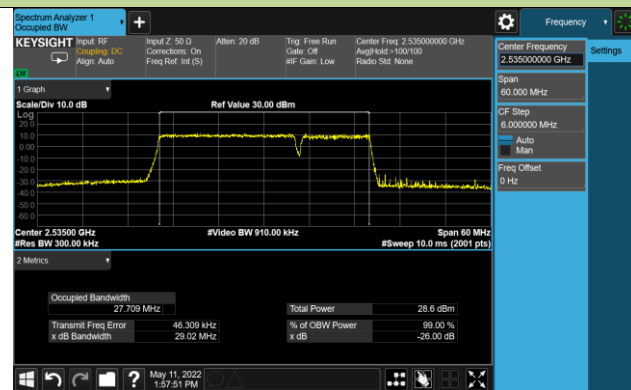

99% Bandwidth - 64QAM

10+20MHz Channel Bandwidth

15+10MHz Channel Bandwidth

15+15MHz Channel Bandwidth

15+20MHz Channel Bandwidth

20+10MHz Channel Bandwidth

20+15MHz Channel Bandwidth

20+20MHz Channel Bandwidth