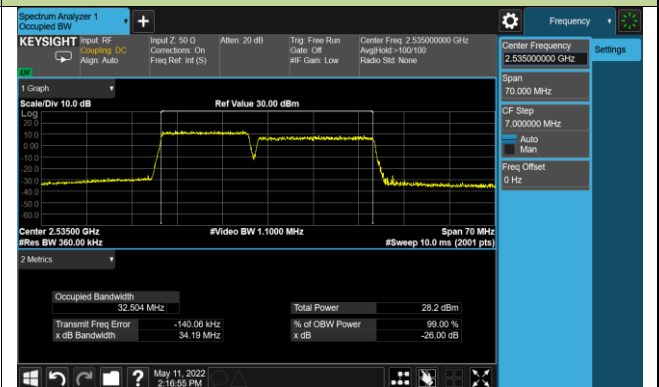

99% Bandwidth - 256QAM

10+20MHz Channel Bandwidth

15+10MHz Channel Bandwidth

15+15MHz Channel Bandwidth

15+20MHz Channel Bandwidth

20+10MHz Channel Bandwidth

20+15MHz Channel Bandwidth

20+20MHz Channel Bandwidth

Test Site	SIP-SR1	Test Engineer	Allen Zou
Test Date	2022/05/11	Test Band	Intra-Band CA_38C

Modulation	Frequency (MHz)	Bandwidth (MHz)	99% Bandwidth (MHz)
QPSK	2587.5 + 2602.5	15+15	28.06
	2585.1 + 2604.9	20+20	37.28
16QAM	2587.5 + 2602.5	15+15	28.06
	2585.1 + 2604.9	20+20	37.21
64QAM	2587.5 + 2602.5	15+15	28.06
	2585.1 + 2604.9	20+20	37.22
256QAM	2587.5 + 2602.5	15+15	28.08
	2585.1 + 2604.9	20+20	37.17