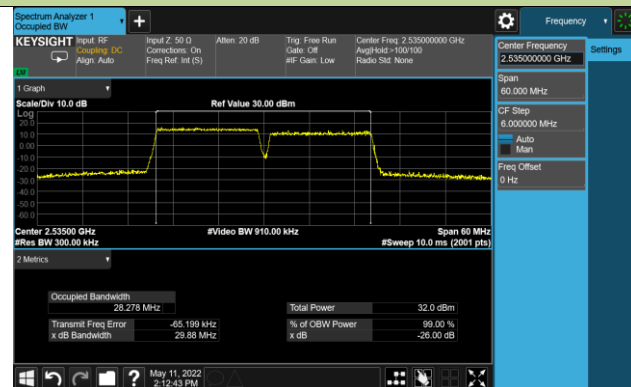

99% Bandwidth - QPSK

10+20MHz Channel Bandwidth

15+10MHz Channel Bandwidth

15+15MHz Channel Bandwidth

15+20MHz Channel Bandwidth

20+10MHz Channel Bandwidth

20+15MHz Channel Bandwidth

20+20MHz Channel Bandwidth