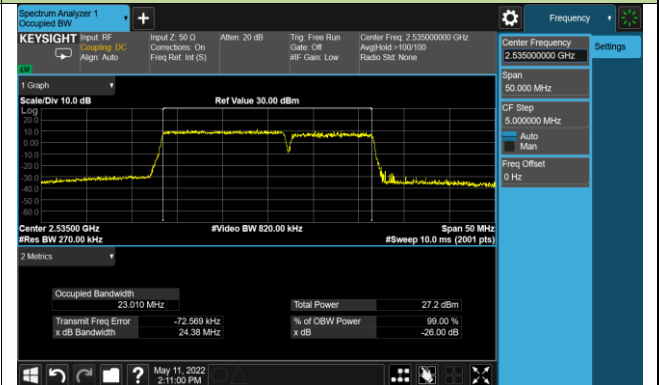

15+10MHz Channel Bandwidth