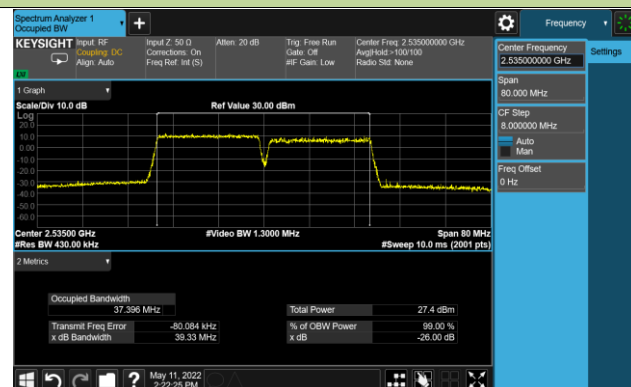

99% Bandwidth - 256QAM

10+20MHz Channel Bandwidth

15+10MHz Channel Bandwidth

15+15MHz Channel Bandwidth

15+20MHz Channel Bandwidth

20+10MHz Channel Bandwidth

20+15MHz Channel Bandwidth

20+20MHz Channel Bandwidth