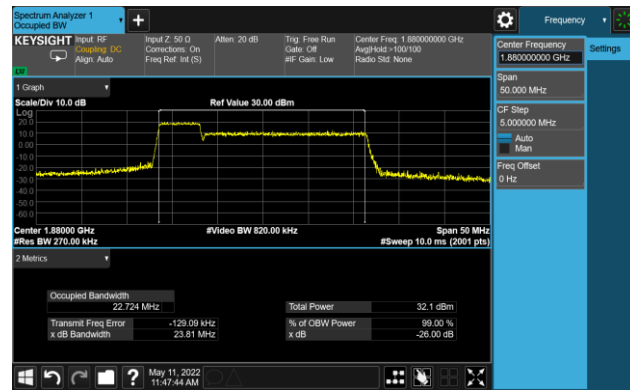

15+15MHz Channel Bandwidth

15+20MHz Channel Bandwidth

20+5MHz Channel Bandwidth

20+10MHz Channel Bandwidth

20+15MHz Channel Bandwidth

20+20MHz Channel Bandwidth

99% Bandwidth - 256QAM

5+20MHz Channel Bandwidth

10+15MHz Channel Bandwidth

10+20MHz Channel Bandwidth

15+10MHz Channel Bandwidth

15+15MHz Channel Bandwidth

15+20MHz Channel Bandwidth

20+5MHz Channel Bandwidth

20+10MHz Channel Bandwidth

20+15MHz Channel Bandwidth