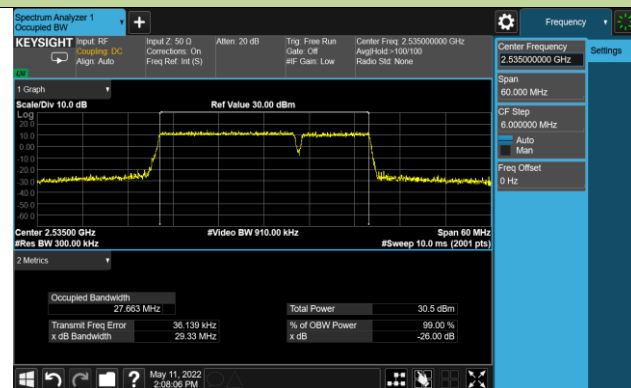

99% Bandwidth - 16QAM

10+20MHz Channel Bandwidth

15+10MHz Channel Bandwidth

15+15MHz Channel Bandwidth

15+20MHz Channel Bandwidth

20+10MHz Channel Bandwidth

20+15MHz Channel Bandwidth

20+20MHz Channel Bandwidth