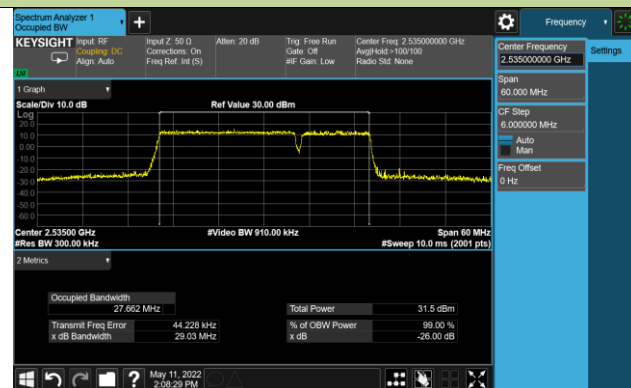

99% Bandwidth - QPSK

10+20MHz Channel Bandwidth

15+10MHz Channel Bandwidth

15+15MHz Channel Bandwidth

15+20MHz Channel Bandwidth

20+10MHz Channel Bandwidth

20+15MHz Channel Bandwidth

20+20MHz Channel Bandwidth