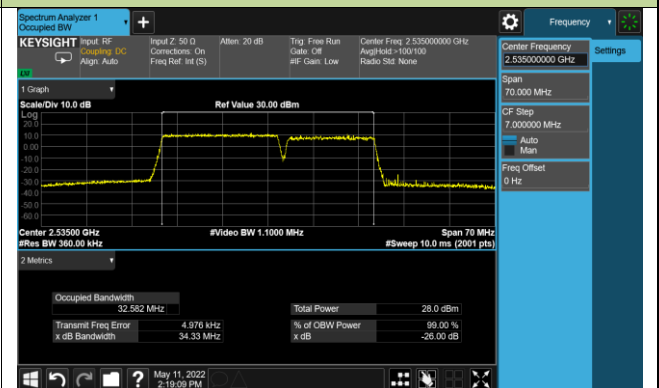

99% Bandwidth - 256QAM

10+20MHz Channel Bandwidth

15+10MHz Channel Bandwidth

15+15MHz Channel Bandwidth

15+20MHz Channel Bandwidth

20+10MHz Channel Bandwidth

20+15MHz Channel Bandwidth

20+20MHz Channel Bandwidth

Test Site	SIP-SR1	Test Engineer	Allen Zou
Test Date	2022/05/11	Test Band	Intra-Band CA_38C

Modulation	Frequency (MHz)	Bandwidth (MHz)	99% Bandwidth (MHz)
QPSK	2587.5 + 2602.5	15+15	28.06
	2585.1 + 2604.9	20+20	37.28
16QAM	2587.5 + 2602.5	15+15	28.06
	2585.1 + 2604.9	20+20	37.21
64QAM	2587.5 + 2602.5	15+15	28.06
	2585.1 + 2604.9	20+20	37.22
256QAM	2587.5 + 2602.5	15+15	28.08
	2585.1 + 2604.9	20+20	37.17