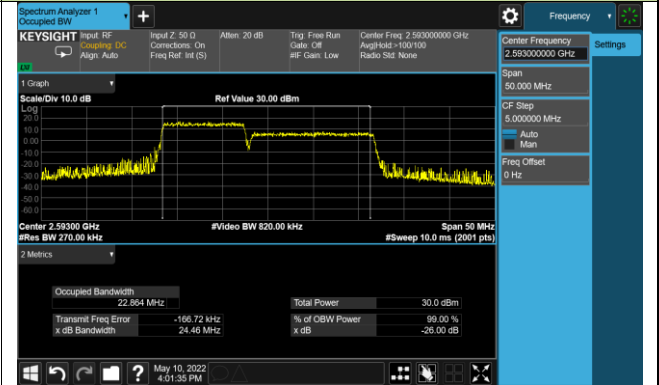

10+15MHz Channel Bandwidth