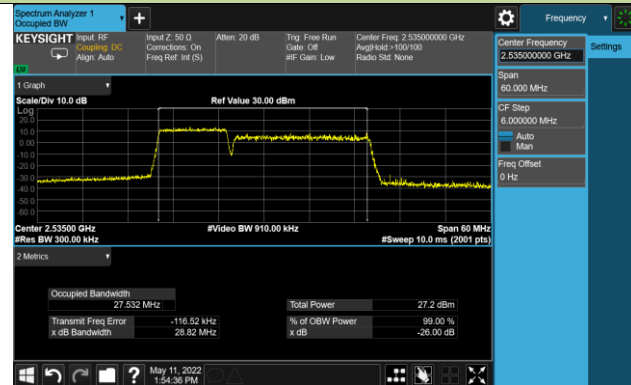

99% Bandwidth - 256QAM

10+20MHz Channel Bandwidth