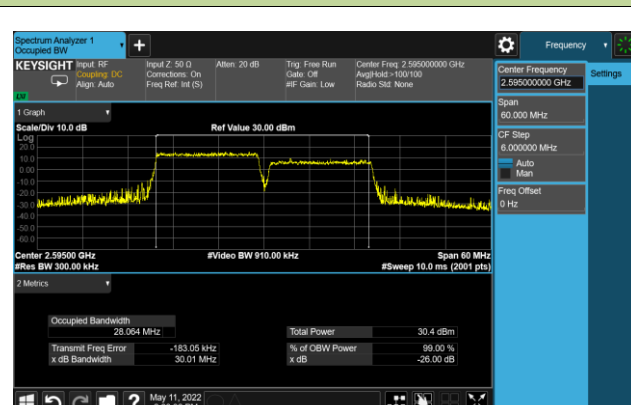

99% Bandwidth - QPSK

15+15MHz Channel Bandwidth

20+20MHz Channel Bandwidth

99% Bandwidth - 16QAM

15+15MHz Channel Bandwidth

20+20MHz Channel Bandwidth

99% Bandwidth - 64QAM

15+15MHz Channel Bandwidth