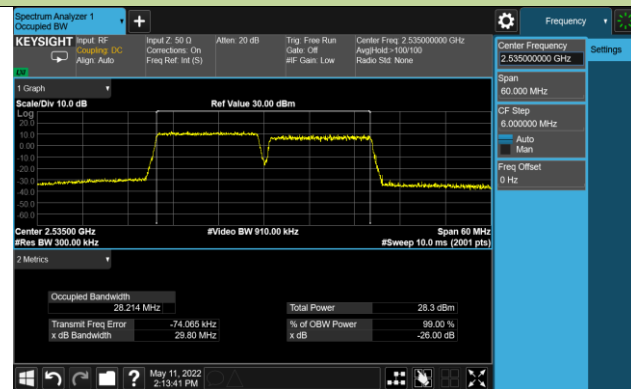

99% Bandwidth - 64QAM

10+20MHz Channel Bandwidth

15+10MHz Channel Bandwidth

15+15MHz Channel Bandwidth

15+20MHz Channel Bandwidth

20+10MHz Channel Bandwidth

20+15MHz Channel Bandwidth

20+20MHz Channel Bandwidth