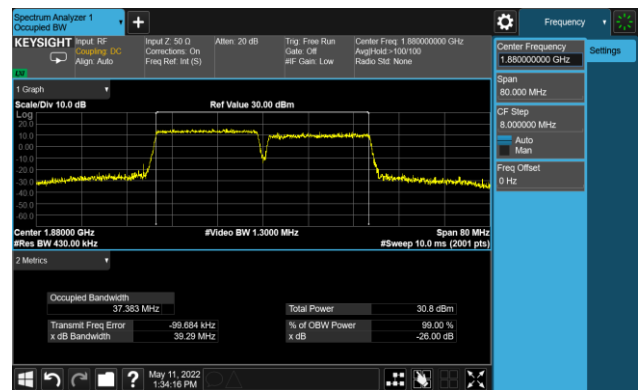

20+20MHz Channel Bandwidth