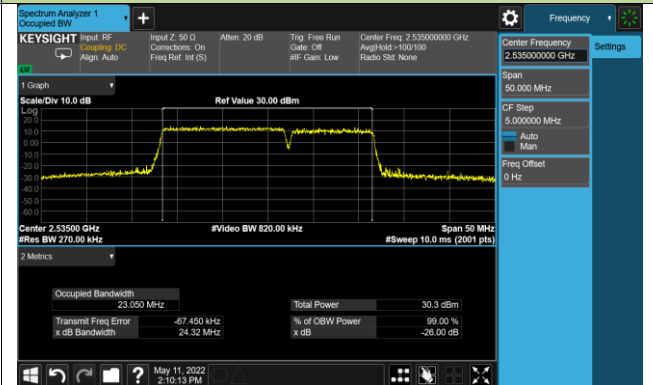

15+10MHz Channel Bandwidth