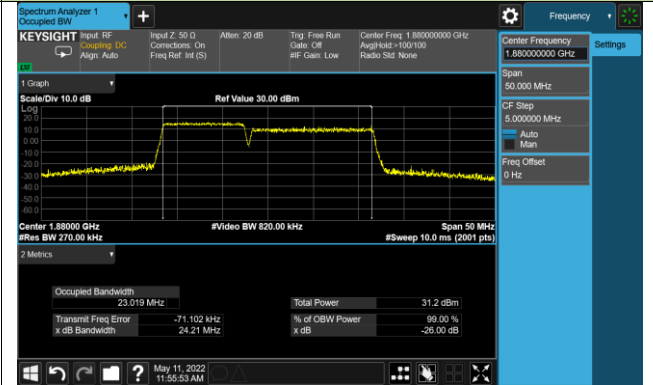

99% Bandwidth - 16QAM

5+20MHz Channel Bandwidth

10+15MHz Channel Bandwidth

10+20MHz Channel Bandwidth

15+10MHz Channel Bandwidth

15+15MHz Channel Bandwidth

15+20MHz Channel Bandwidth

20+5MHz Channel Bandwidth