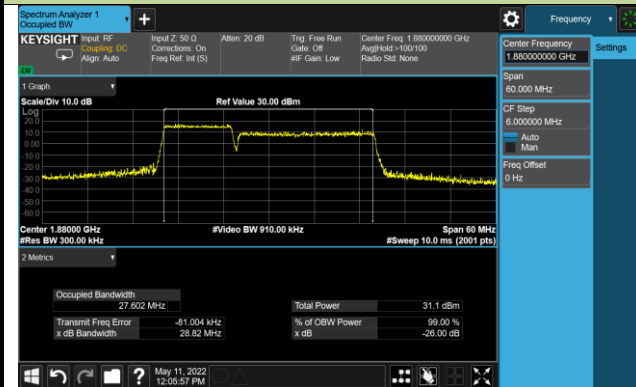

99% Bandwidth - 16QAM

5+20MHz Channel Bandwidth

10+15MHz Channel Bandwidth

10+20MHz Channel Bandwidth

15+10MHz Channel Bandwidth

15+15MHz Channel Bandwidth

15+20MHz Channel Bandwidth

20+5MHz Channel Bandwidth