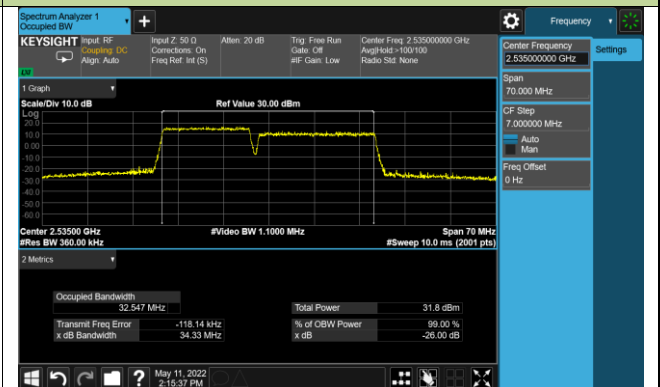

99% Bandwidth - QPSK

10+20MHz Channel Bandwidth

15+10MHz Channel Bandwidth

15+15MHz Channel Bandwidth

15+20MHz Channel Bandwidth

20+10MHz Channel Bandwidth

20+15MHz Channel Bandwidth

20+20MHz Channel Bandwidth