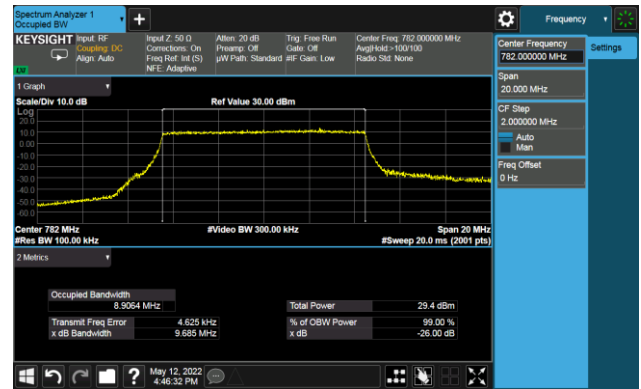

10MHz Channel Bandwidth