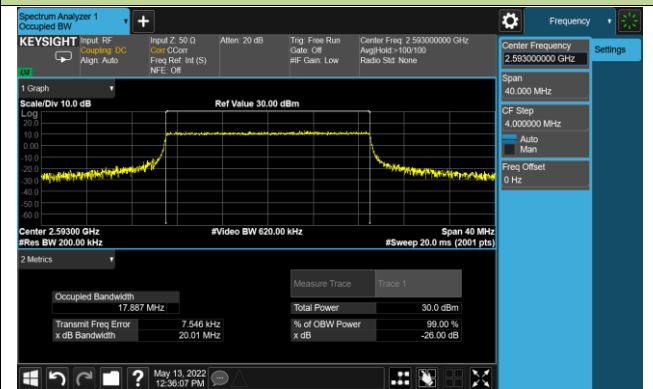

5MHz Channel Bandwidth

10MHz Channel Bandwidth

15MHz Channel Bandwidth

20MHz Channel Bandwidth

Test Site	SIP-SR1	Test Engineer	Allen Zou
Test Date	2022/05/12	Test Band	LTE Band 71

Frequency (MHz)	Bandwidth (MHz)	99% Bandwidth (MHz)
QPSK		
680.5	5	4.48
	10	8.92
	15	13.36
	20	17.80
16QAM		
680.5	5	4.48
	10	8.92
	15	13.39
	20	17.82
64QAM		
680.5	5	4.48
	10	8.92
	15	13.39
	20	17.82
256QAM		
680.5	5	4.47
	10	8.93
	15	13.37
	20	17.82