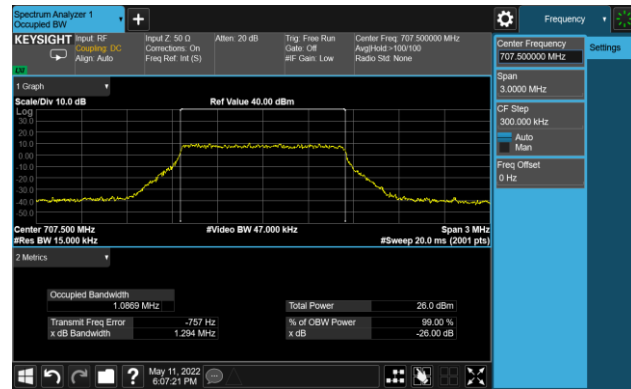

5MHz Channel Bandwidth

10MHz Channel Bandwidth

99% Bandwidth - 64QAM

1.4MHz Channel Bandwidth

3MHz Channel Bandwidth

5MHz Channel Bandwidth

10MHz Channel Bandwidth

99% Bandwidth - 256QAM

1.4MHz Channel Bandwidth

3MHz Channel Bandwidth

5MHz Channel Bandwidth

10MHz Channel Bandwidth

Test Site	SIP-SR1	Test Engineer	Allen Zou
Test Date	2022/05/12	Test Band	LTE Band 13

Frequency (MHz)	Bandwidth (MHz)	99% Bandwidth (MHz)
QPSK		
782.0	5	4.48
	10	8.92
16QAM		
782.0	5	4.47
	10	8.91
64QAM		
782.0	5	4.47
	10	8.92
256QAM		
782.0	5	4.49
	10	8.93