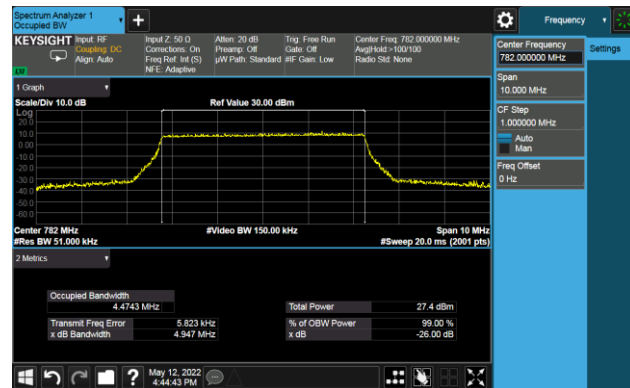

10MHz Channel Bandwidth

99% Bandwidth - 256QAM

5MHz Channel Bandwidth

10MHz Channel Bandwidth

Test Site	SIP-SR1	Test Engineer	Allen Zou
Test Date	2022/05/12	Test Band	LTE Band 17

Frequency (MHz)	Bandwidth (MHz)	99% Bandwidth (MHz)
QPSK		
710.0	5	4.49
	10	8.95
16QAM		
710.0	5	4.48
	10	8.97
64QAM		
710.0	5	4.48
	10	8.96
256QAM		
710.0	5	4.48
	10	8.96