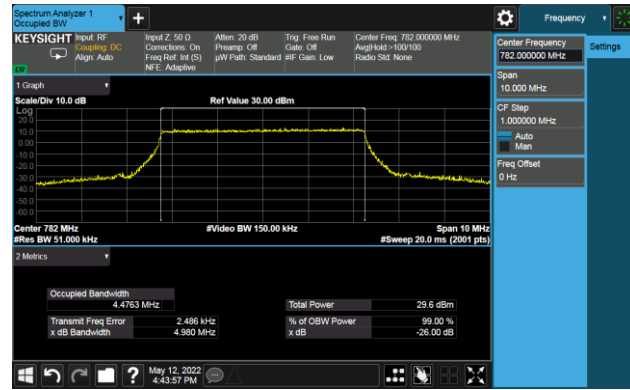

99% Bandwidth - QPSK

5MHz Channel Bandwidth