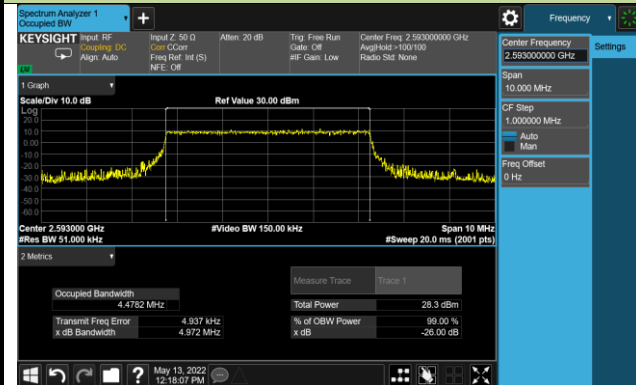

5MHz Channel Bandwidth

10MHz Channel Bandwidth

15MHz Channel Bandwidth

20MHz Channel Bandwidth

Test Site	SIP-SR1	Test Engineer	Allen Zou
Test Date	2022/05/12	Test Band	LTE Band 71

Frequency (MHz)	Bandwidth (MHz)	99% Bandwidth (MHz)
QPSK		
680.5	5	4.48
	10	8.92
	15	13.36
	20	17.80
16QAM		
680.5	5	4.48
	10	8.92
	15	13.39
	20	17.82
64QAM		
680.5	5	4.48
	10	8.92
	15	13.39
	20	17.82
256QAM		
680.5	5	4.47
	10	8.93
	15	13.37
	20	17.82