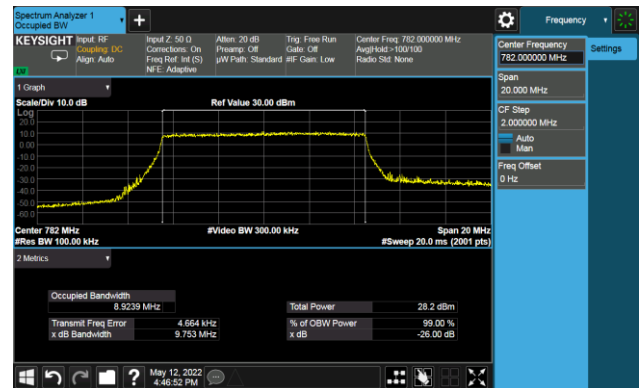

10MHz Channel Bandwidth

99% Bandwidth - 256QAM

5MHz Channel Bandwidth

10MHz Channel Bandwidth

Test Site	SIP-SR1	Test Engineer	Allen Zou
Test Date	2022/05/12	Test Band	LTE Band 17

Frequency (MHz)	Bandwidth (MHz)	99% Bandwidth (MHz)
QPSK		
710.0	5	4.49
	10	8.95
16QAM		
710.0	5	4.48
	10	8.97
64QAM		
710.0	5	4.48
	10	8.96
256QAM		
710.0	5	4.48
	10	8.96