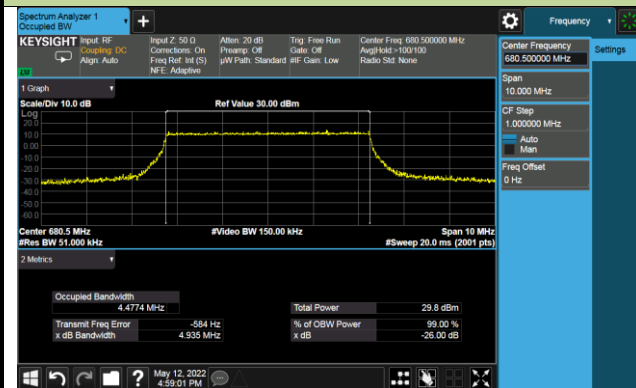

99% Bandwidth - QPSK

5MHz Channel Bandwidth