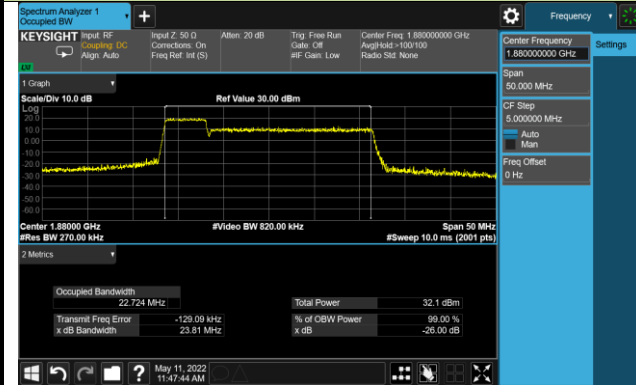

99% Bandwidth - QPSK

5+20MHz Channel Bandwidth