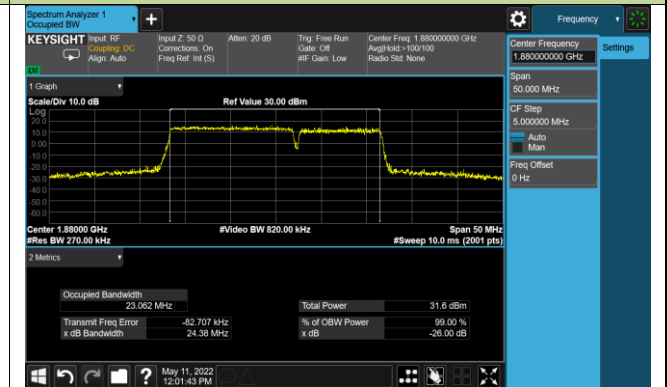

99% Bandwidth - QPSK

5+20MHz Channel Bandwidth

10+15MHz Channel Bandwidth

10+20MHz Channel Bandwidth

15+10MHz Channel Bandwidth

15+15MHz Channel Bandwidth

15+20MHz Channel Bandwidth