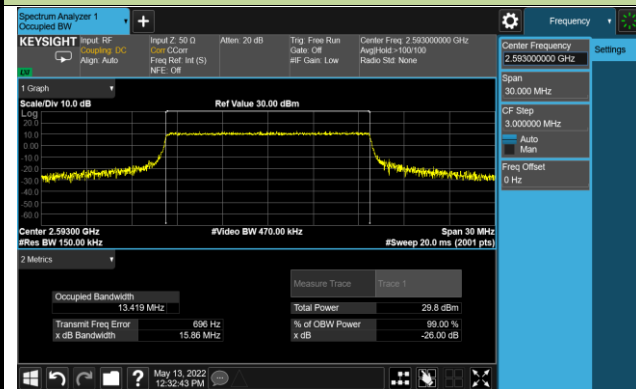

5MHz Channel Bandwidth

10MHz Channel Bandwidth

15MHz Channel Bandwidth

20MHz Channel Bandwidth

Test Site	SIP-SR1	Test Engineer	Allen Zou
Test Date	2022/05/12	Test Band	LTE Band 71

Frequency (MHz)	Bandwidth (MHz)	99% Bandwidth (MHz)
QPSK		
680.5	5	4.48
	10	8.92
	15	13.36
	20	17.80
16QAM		
680.5	5	4.48
	10	8.92
	15	13.39
	20	17.82
64QAM		
680.5	5	4.48
	10	8.92
	15	13.39
	20	17.82
256QAM		
680.5	5	4.47
	10	8.93
	15	13.37
	20	17.82