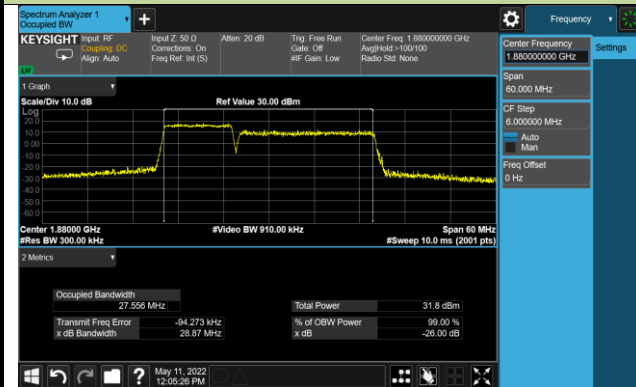

99% Bandwidth - QPSK

5+20MHz Channel Bandwidth

10+15MHz Channel Bandwidth

10+20MHz Channel Bandwidth

15+10MHz Channel Bandwidth

15+15MHz Channel Bandwidth

15+20MHz Channel Bandwidth