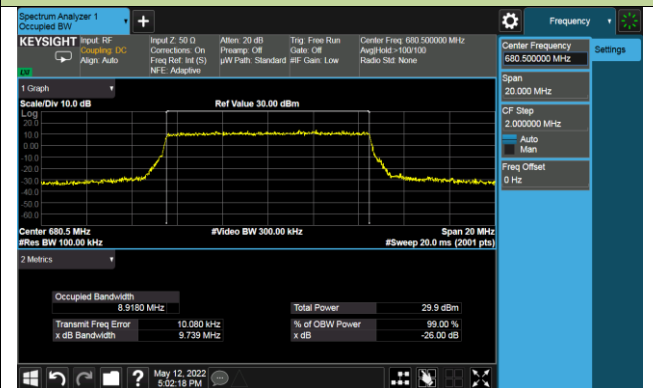

10MHz Channel Bandwidth