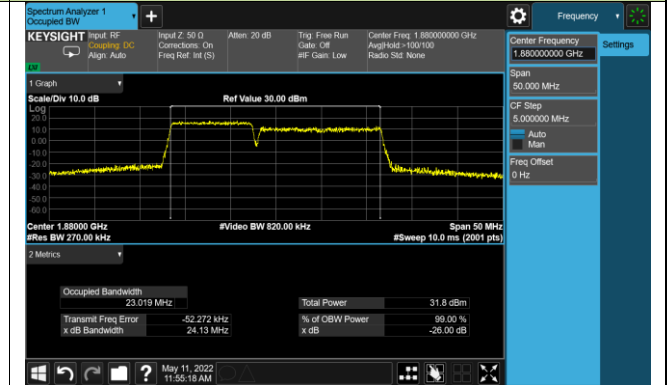

10+15MHz Channel Bandwidth