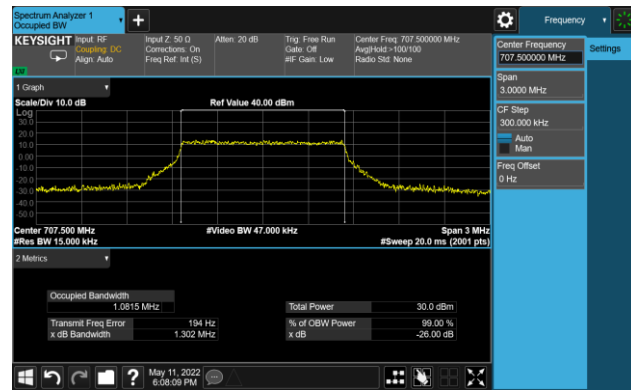

99% Bandwidth - QPSK

1.4MHz Channel Bandwidth