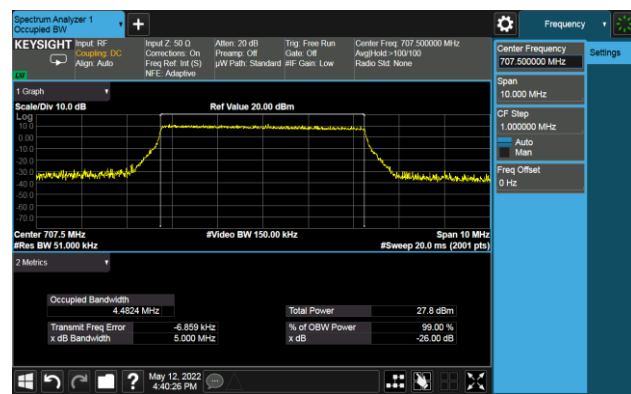

5MHz Channel Bandwidth