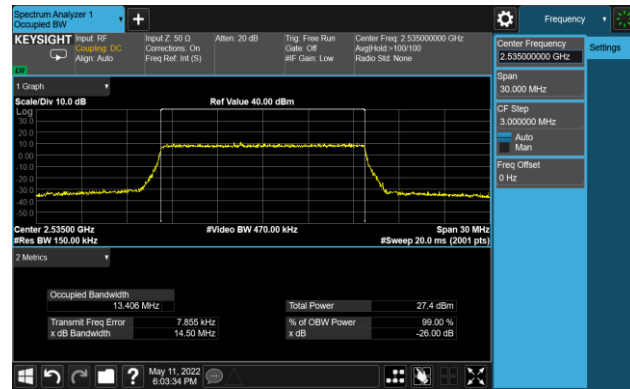

99% Bandwidth - 256QAM

5MHz Channel Bandwidth

10MHz Channel Bandwidth

15MHz Channel Bandwidth

20MHz Channel Bandwidth

Test Site	SIP-SR1	Test Engineer	Allen Zou
Test Date	2022/05/11 ~ 2022/05/12	Test Band	LTE Band 12