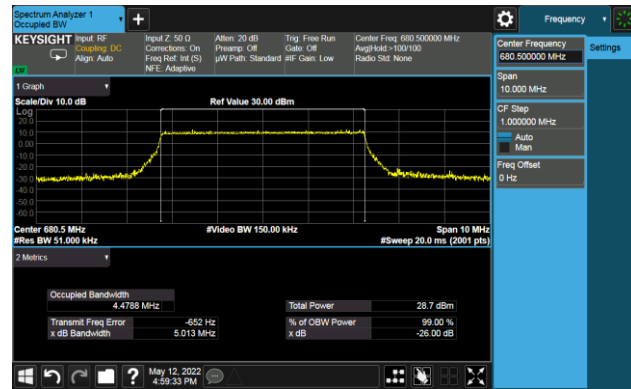

99% Bandwidth - 16QAM

5MHz Channel Bandwidth