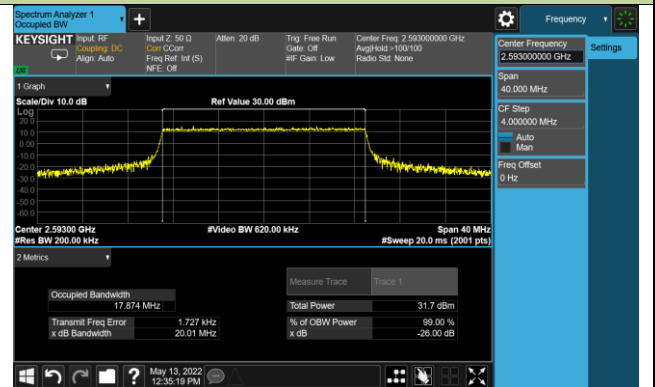

20MHz Channel Bandwidth