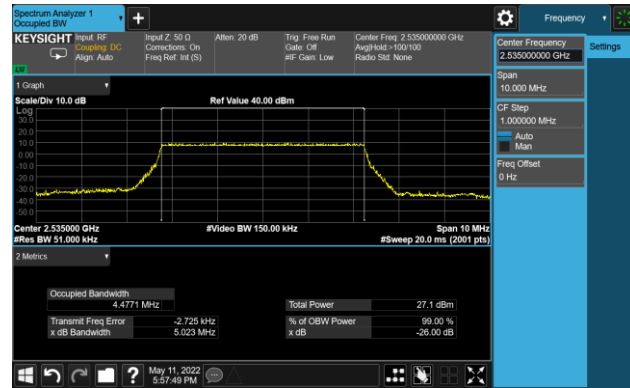

99% Bandwidth - 256QAM

5MHz Channel Bandwidth

10MHz Channel Bandwidth

15MHz Channel Bandwidth

20MHz Channel Bandwidth

Test Site	SIP-SR1	Test Engineer	Allen Zou
Test Date	2022/05/11 ~ 2022/05/12	Test Band	LTE Band 12