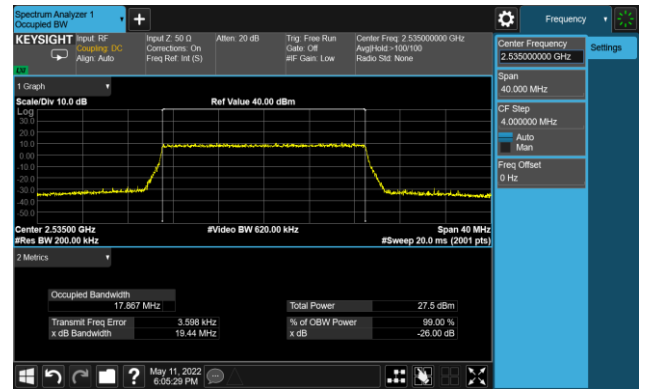

99% Bandwidth - 256QAM

5MHz Channel Bandwidth

10MHz Channel Bandwidth

15MHz Channel Bandwidth

20MHz Channel Bandwidth

Test Site	SIP-SR1	Test Engineer	Allen Zou
Test Date	2022/05/11 ~ 2022/05/12	Test Band	LTE Band 12