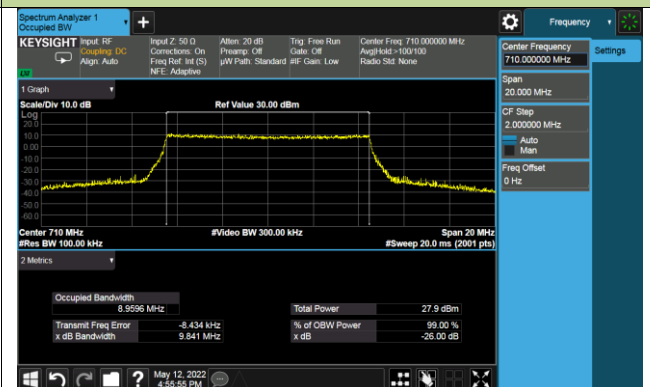

99% Bandwidth - QPSK

5MHz Channel Bandwidth

10MHz Channel Bandwidth

99% Bandwidth - 16QAM

5MHz Channel Bandwidth

10MHz Channel Bandwidth

99% Bandwidth - 64QAM

5MHz Channel Bandwidth

10MHz Channel Bandwidth

Test Site	SIP-SR1	Test Engineer	Allen Zou
Test Date	2022/05/13	Test Band	LTE Band 38/41_HPUE

Frequency (MHz)	Bandwidth (MHz)	99% Bandwidth (MHz)
QPSK		
2593.0	5	4.48
	10	8.95
	15	13.39
	20	17.88
16QAM		
2593.0	5	4.47
	10	8.94
	15	13.44
	20	17.87
64QAM		
2593.0	5	4.48
	10	8.95
	15	13.42
	20	17.87
256QAM		
2593.0	5	4.48
	10	8.94
	15	13.42
	20	17.89