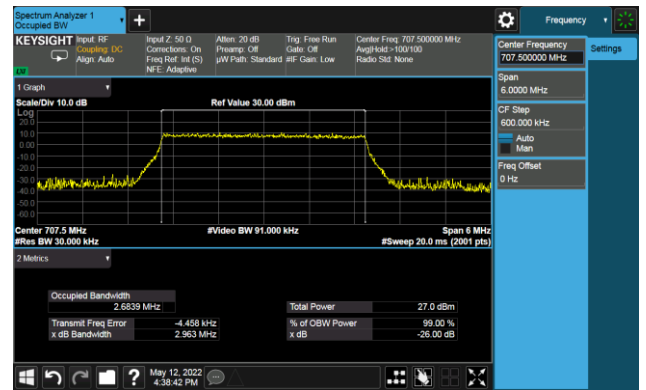

3MHz Channel Bandwidth