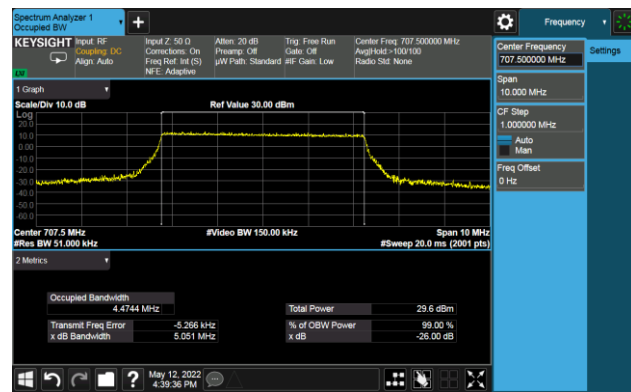

99% Bandwidth - QPSK

1.4MHz Channel Bandwidth

3MHz Channel Bandwidth

5MHz Channel Bandwidth

10MHz Channel Bandwidth

99% Bandwidth - 16QAM

1.4MHz Channel Bandwidth

3MHz Channel Bandwidth