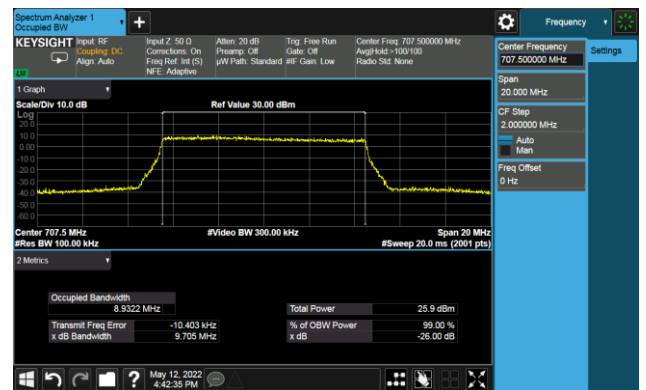

1.4MHz Channel Bandwidth

3MHz Channel Bandwidth

5MHz Channel Bandwidth

10MHz Channel Bandwidth

Test Site	SIP-SR1	Test Engineer	Allen Zou
Test Date	2022/05/12	Test Band	LTE Band 13

Frequency (MHz)	Bandwidth (MHz)	99% Bandwidth (MHz)
QPSK		
782.0	5	4.48
	10	8.92
16QAM		
782.0	5	4.47
	10	8.91
64QAM		
782.0	5	4.47
	10	8.92
256QAM		
782.0	5	4.49
	10	8.93