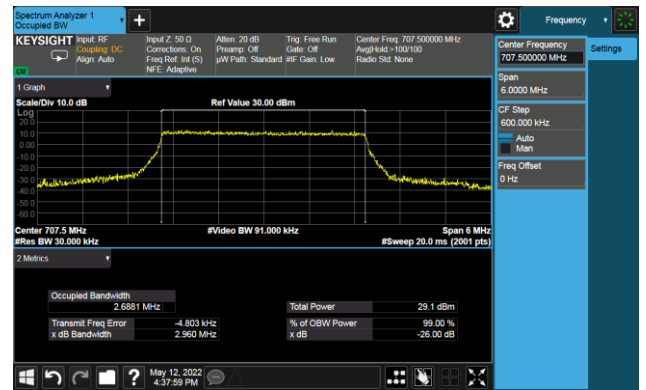

3MHz Channel Bandwidth