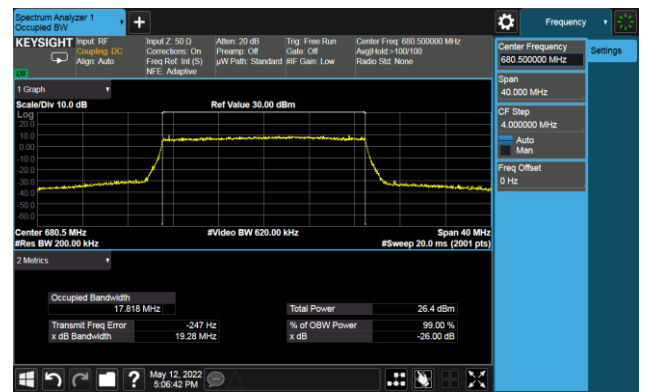

5MHz Channel Bandwidth

10MHz Channel Bandwidth

15MHz Channel Bandwidth

20MHz Channel Bandwidth

Test Site	SIP-SR1	Test Engineer	Allen Zou
Test Date	2022/05/11	Test Band	Intra-Band CA_2C

Modulation	Frequency (MHz)	Bandwidth (MHz)	99% Bandwidth (MHz)
QPSK	1870.8 + 1882.5	5+20	22.72
	1872.9 + 1884.9	10+15	23.02
	1870.6 + 1885.0	10+20	27.56
	1875.1 + 1887.1	15+10	23.06
	1872.5 + 1887.5	15+15	28.24
	1870.3 + 1887.4	15+20	32.46
	1877.5 + 1889.2	20+5	22.81
	1875.1 + 1889.5	20+10	27.70
	1872.6 + 1889.7	20+15	32.60
	1870.1 + 1889.9	20+20	37.46
16QAM	1870.8 + 1882.5	5+20	22.72
	1872.9 + 1884.9	10+15	23.02
	1870.6 + 1885.0	10+20	27.60
	1875.1 + 1887.1	15+10	23.04
	1872.5 + 1887.5	15+15	28.27
	1870.3 + 1887.4	15+20	32.49
	1877.5 + 1889.2	20+5	22.79
	1875.1 + 1889.5	20+10	27.65
	1872.6 + 1889.7	20+15	32.50
	1870.1+ 1889.9	20+20	37.38
64QAM	1870.8 + 1882.5	5+20	22.71
	1872.9 + 1884.9	10+15	23.03
	1870.6 + 1885.0	10+20	27.63
	1875.1 + 1887.1	15+10	23.04
	1872.5 + 1887.5	15+15	28.28
	1870.3 + 1887.4	15+20	32.56
	1877.5 + 1889.2	20+5	22.82
	1875.1 + 1889.5	20+10	27.67
	1872.6 + 1889.7	20+15	32.54
	1870.1 + 1889.9	20+20	37.42