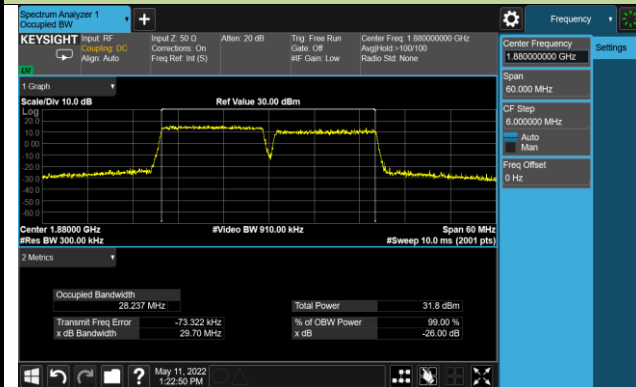

99% Bandwidth - QPSK

5+20MHz Channel Bandwidth

10+15MHz Channel Bandwidth

10+20MHz Channel Bandwidth

15+10MHz Channel Bandwidth

15+15MHz Channel Bandwidth

15+20MHz Channel Bandwidth