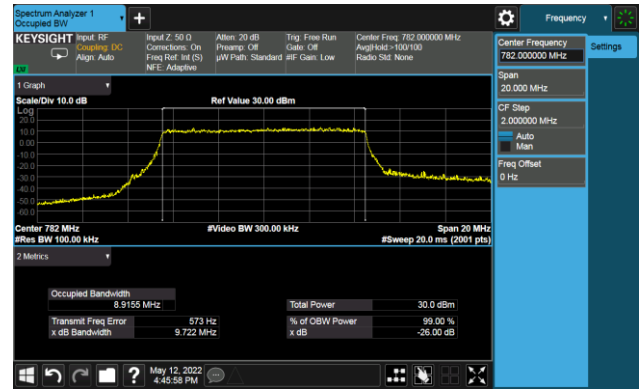

10MHz Channel Bandwidth