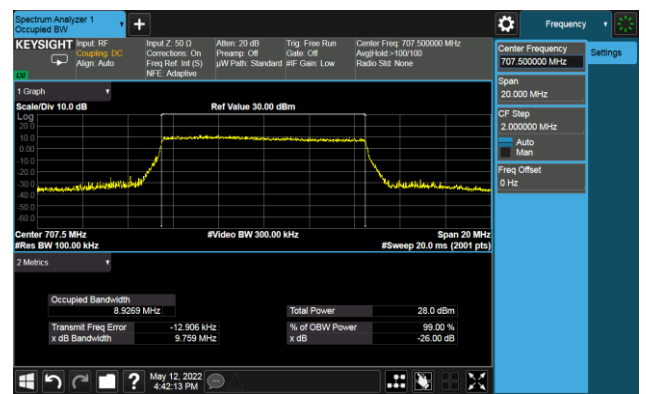

5MHz Channel Bandwidth

10MHz Channel Bandwidth

99% Bandwidth - 64QAM

1.4MHz Channel Bandwidth

3MHz Channel Bandwidth

5MHz Channel Bandwidth

10MHz Channel Bandwidth

99% Bandwidth - 256QAM

1.4MHz Channel Bandwidth

3MHz Channel Bandwidth

5MHz Channel Bandwidth

10MHz Channel Bandwidth

Test Site	SIP-SR1	Test Engineer	Allen Zou
Test Date	2022/05/12	Test Band	LTE Band 13

Frequency (MHz)	Bandwidth (MHz)	99% Bandwidth (MHz)
QPSK		
782.0	5	4.48
	10	8.92
16QAM		
782.0	5	4.47
	10	8.91
64QAM		
782.0	5	4.47
	10	8.92
256QAM		
782.0	5	4.49
	10	8.93