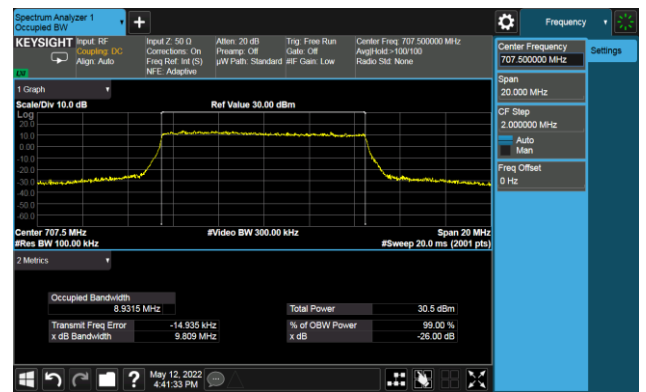

99% Bandwidth - QPSK

1.4MHz Channel Bandwidth

3MHz Channel Bandwidth

5MHz Channel Bandwidth

10MHz Channel Bandwidth

99% Bandwidth - 16QAM

1.4MHz Channel Bandwidth

3MHz Channel Bandwidth