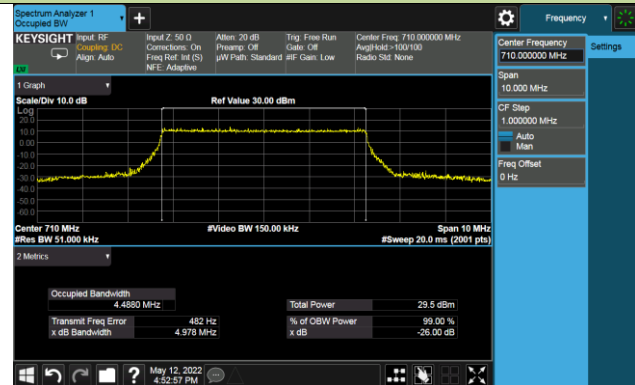

99% Bandwidth - QPSK

5MHz Channel Bandwidth