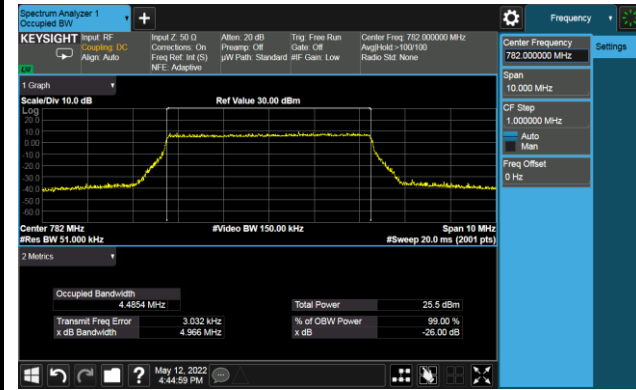

99% Bandwidth - QPSK

5MHz Channel Bandwidth

10MHz Channel Bandwidth

99% Bandwidth - 16QAM

5MHz Channel Bandwidth

10MHz Channel Bandwidth

99% Bandwidth - 64QAM

5MHz Channel Bandwidth

10MHz Channel Bandwidth

99% Bandwidth - 256QAM

5MHz Channel Bandwidth

10MHz Channel Bandwidth

Test Site	SIP-SR1	Test Engineer	Allen Zou
Test Date	2022/05/12	Test Band	LTE Band 17

Frequency (MHz)	Bandwidth (MHz)	99% Bandwidth (MHz)
QPSK		
710.0	5	4.49
	10	8.95
16QAM		
710.0	5	4.48
	10	8.97
64QAM		
710.0	5	4.48
	10	8.96
256QAM		
710.0	5	4.48
	10	8.96