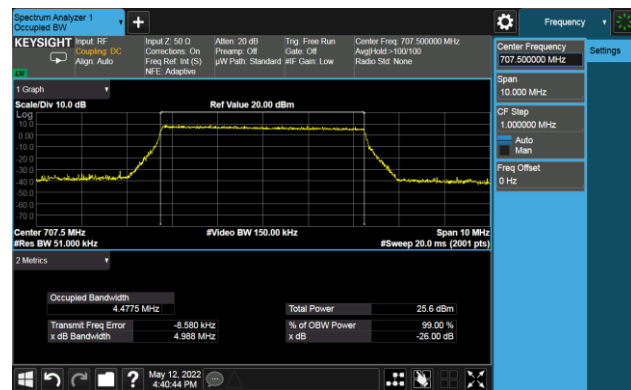

5MHz Channel Bandwidth

10MHz Channel Bandwidth

99% Bandwidth - 64QAM

1.4MHz Channel Bandwidth

3MHz Channel Bandwidth

5MHz Channel Bandwidth

10MHz Channel Bandwidth

99% Bandwidth - 256QAM

1.4MHz Channel Bandwidth

3MHz Channel Bandwidth

5MHz Channel Bandwidth

10MHz Channel Bandwidth

Test Site	SIP-SR1	Test Engineer	Allen Zou
Test Date	2022/05/12	Test Band	LTE Band 13

Frequency (MHz)	Bandwidth (MHz)	99% Bandwidth (MHz)
QPSK		
782.0	5	4.48
	10	8.92
16QAM		
782.0	5	4.47
	10	8.91
64QAM		
782.0	5	4.47
	10	8.92
256QAM		
782.0	5	4.49
	10	8.93