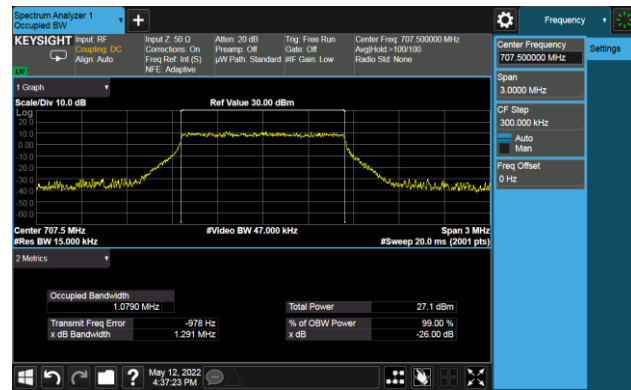

5MHz Channel Bandwidth

10MHz Channel Bandwidth

99% Bandwidth - 64QAM

1.4MHz Channel Bandwidth

3MHz Channel Bandwidth

5MHz Channel Bandwidth

10MHz Channel Bandwidth

99% Bandwidth - 256QAM

1.4MHz Channel Bandwidth

3MHz Channel Bandwidth

5MHz Channel Bandwidth

10MHz Channel Bandwidth

Test Site	SIP-SR1	Test Engineer	Allen Zou
Test Date	2022/05/12	Test Band	LTE Band 13

Frequency (MHz)	Bandwidth (MHz)	99% Bandwidth (MHz)
QPSK		
782.0	5	4.48
	10	8.92
16QAM		
782.0	5	4.47
	10	8.91
64QAM		
782.0	5	4.47
	10	8.92
256QAM		
782.0	5	4.49
	10	8.93