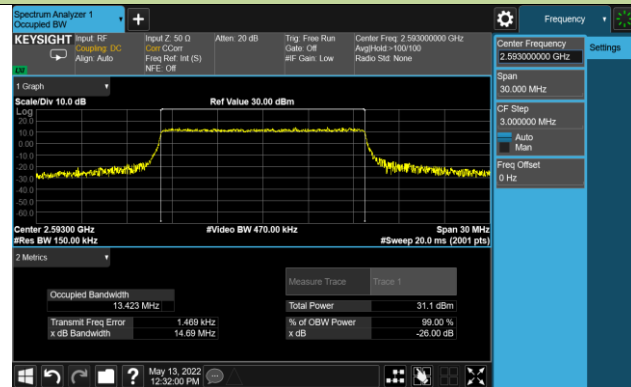

15MHz Channel Bandwidth