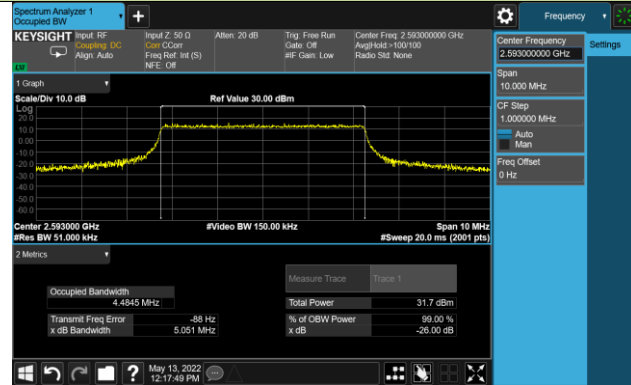

99% Bandwidth - 64QAM

5MHz Channel Bandwidth