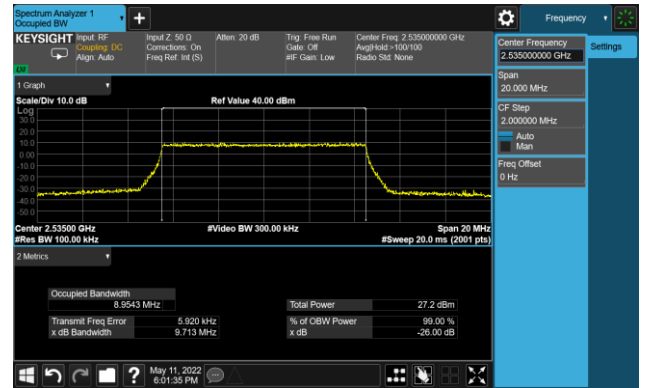

99% Bandwidth - 256QAM

5MHz Channel Bandwidth

10MHz Channel Bandwidth

15MHz Channel Bandwidth

20MHz Channel Bandwidth

Test Site	SIP-SR1	Test Engineer	Allen Zou
Test Date	2022/05/11 ~ 2022/05/12	Test Band	LTE Band 12