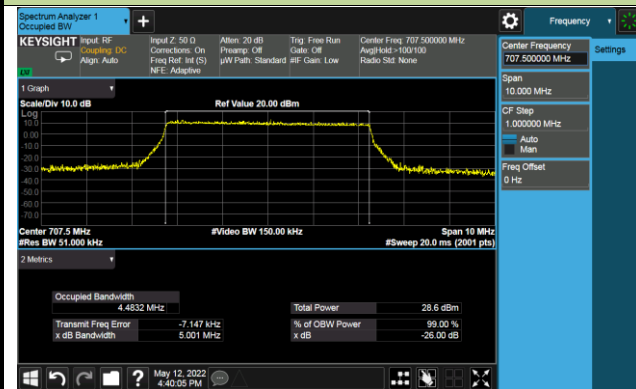

5MHz Channel Bandwidth