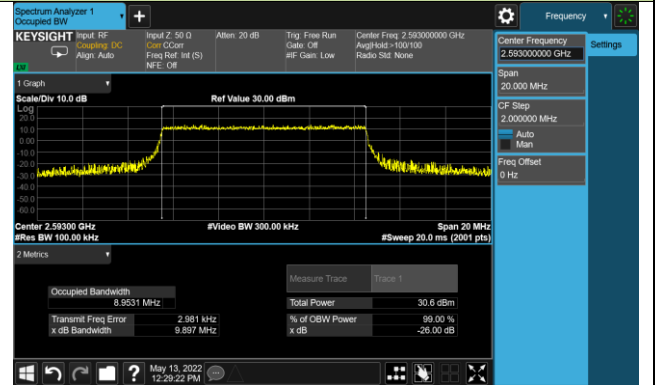

10MHz Channel Bandwidth