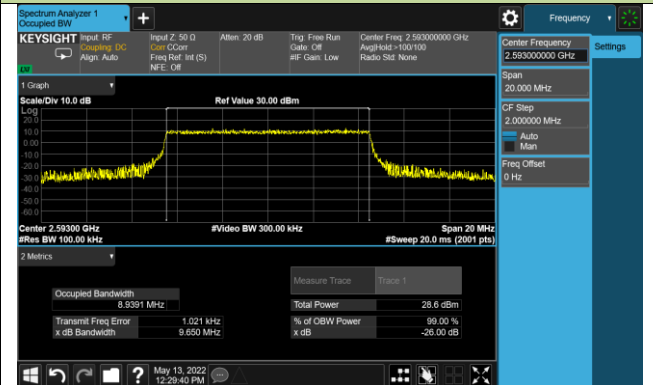

5MHz Channel Bandwidth

10MHz Channel Bandwidth

15MHz Channel Bandwidth

20MHz Channel Bandwidth

Test Site	SIP-SR1	Test Engineer	Allen Zou
Test Date	2022/05/12	Test Band	LTE Band 71

Frequency (MHz)	Bandwidth (MHz)	99% Bandwidth (MHz)
QPSK		
680.5	5	4.48
	10	8.92
	15	13.36
	20	17.80
16QAM		
680.5	5	4.48
	10	8.92
	15	13.39
	20	17.82
64QAM		
680.5	5	4.48
	10	8.92
	15	13.39
	20	17.82
256QAM		
680.5	5	4.47
	10	8.93
	15	13.37
	20	17.82