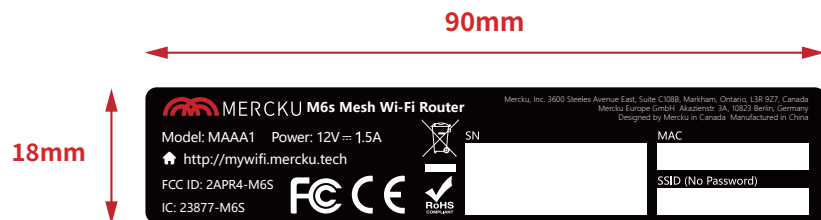

# M6s产品底部标签

尺寸：18mm x 90mm

Product bottom center location