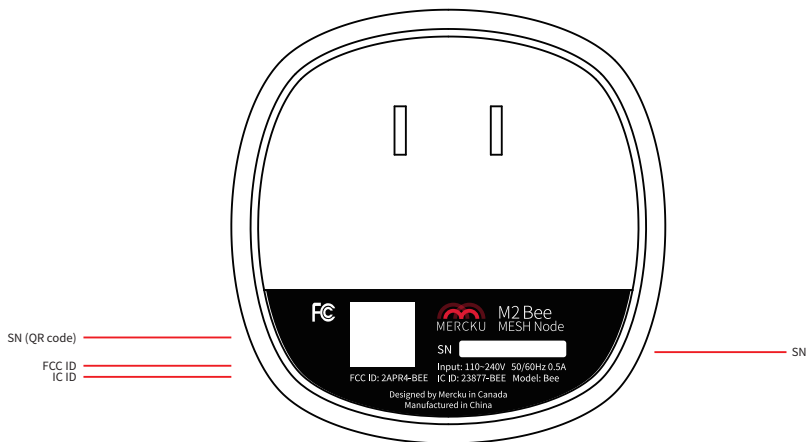

# Mercku M2 Bee Node Label

48.2\*16.722mm