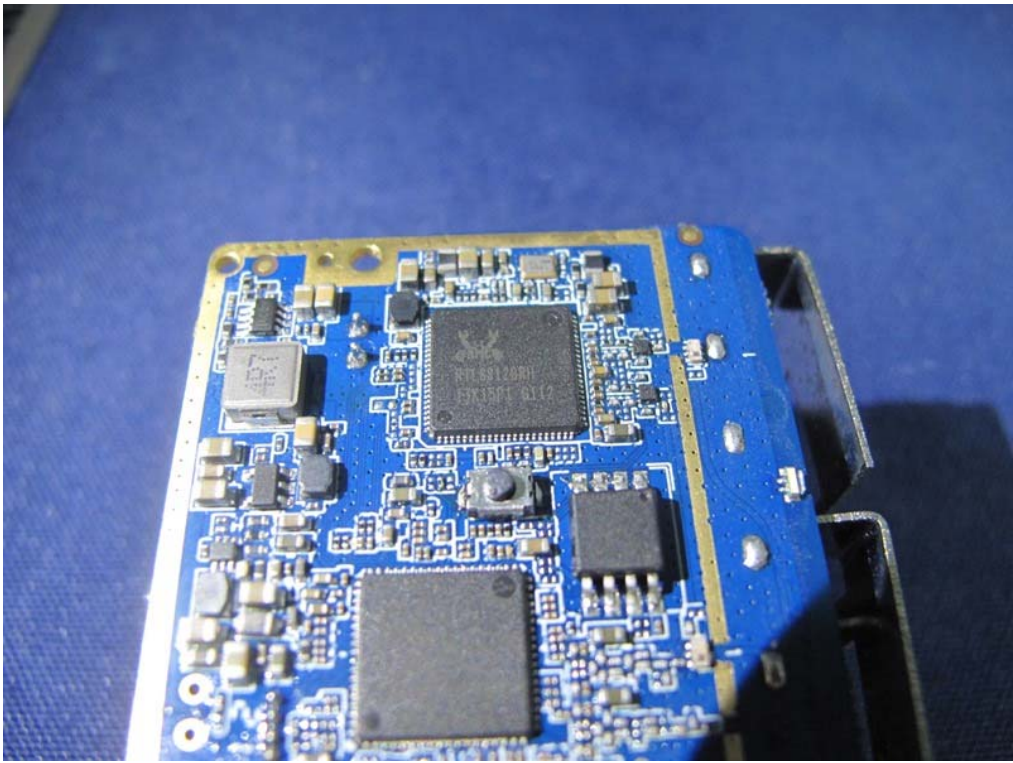

Model name: Bee

WiFi 2.4g/5G antenna 1

WiFi 2.4g/5G antenna 2

END OF REPORT