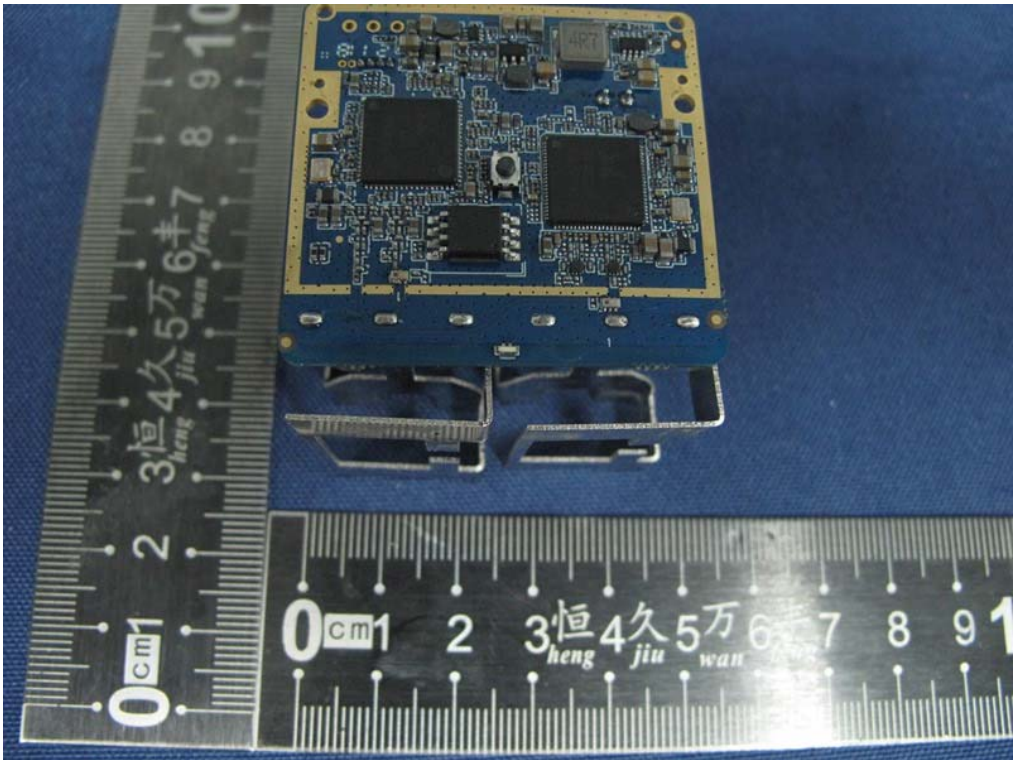

Model name: Bee

WiFi 2.4g/5G antenna 1

WiFi 2.4g/5G antenna 2

END OF REPORT