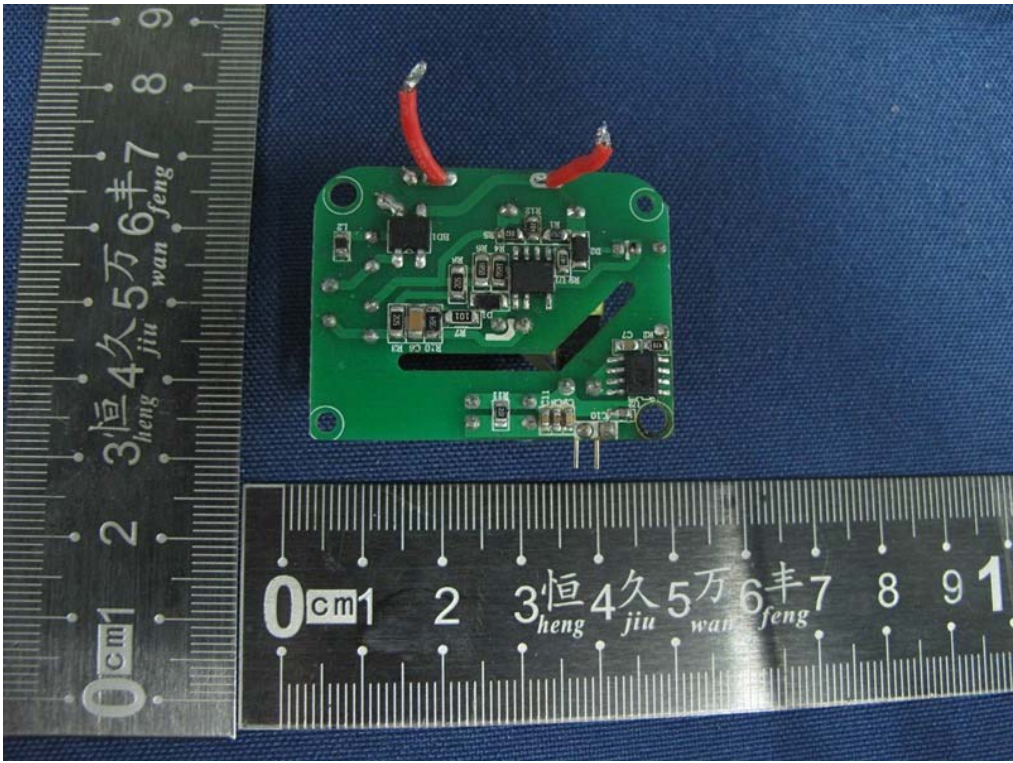

Model name: Bee

WiFi 2.4g/5G antenna 1

WiFi 2.4g/5G antenna 2

END OF REPORT