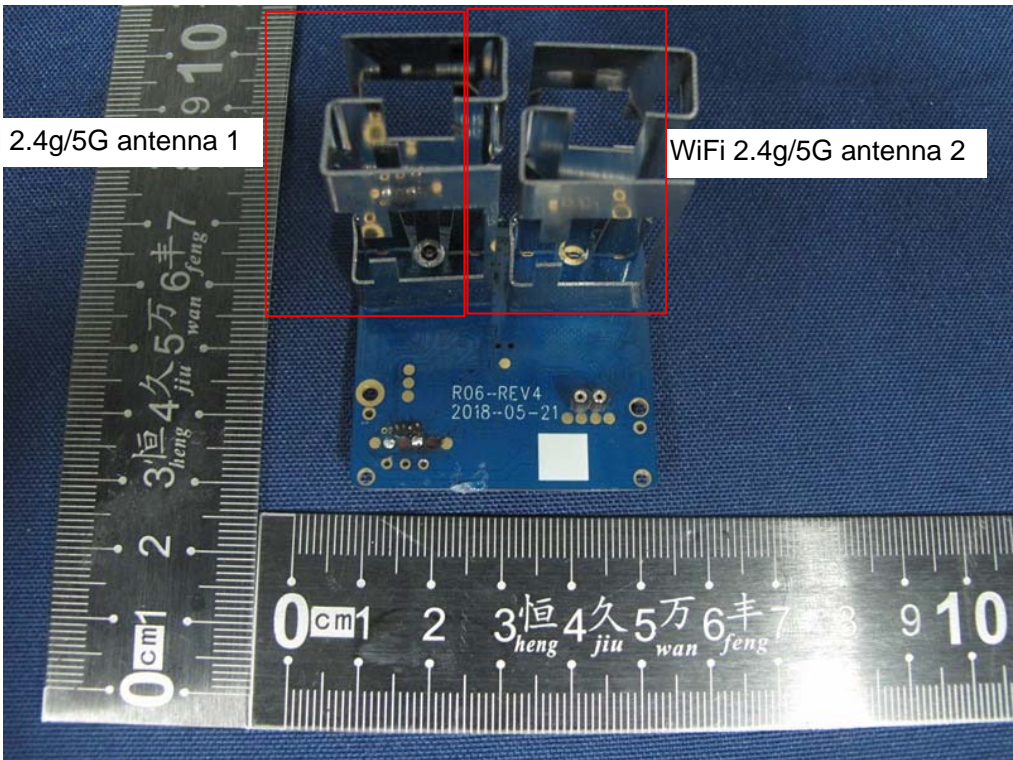

Model name: Bee

WiFi 2.4g/5G antenna 1

WiFi 2.4g/5G antenna 2

END OF REPORT