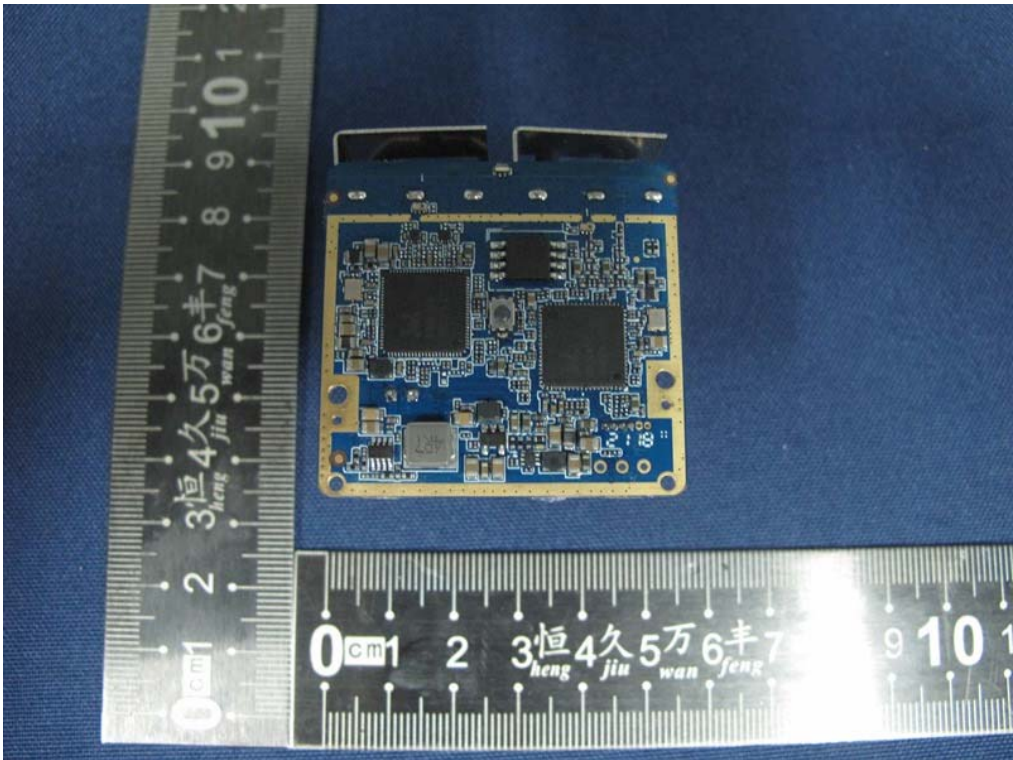

Model name: Bee

WiFi 2.4g/5G antenna 1

WiFi 2.4g/5G antenna 2

END OF REPORT