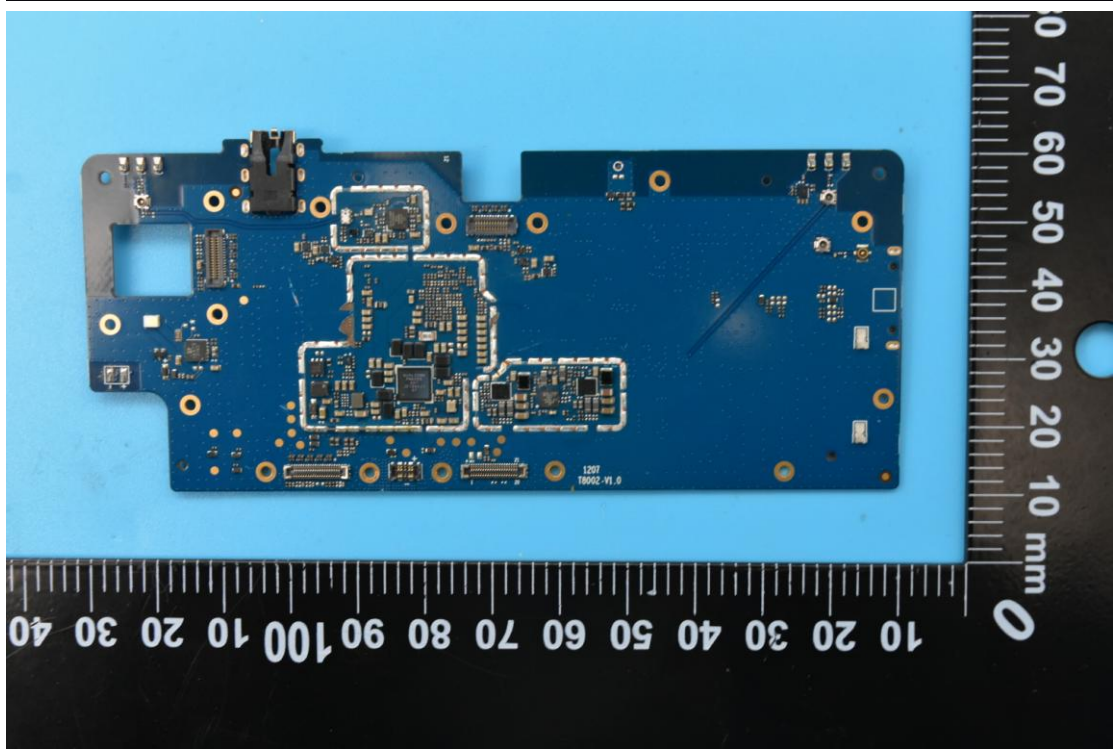

FCC ID: 2APQU-MT-T8B22

Internal Photos

1. EUT uncover view

2. Antenna view