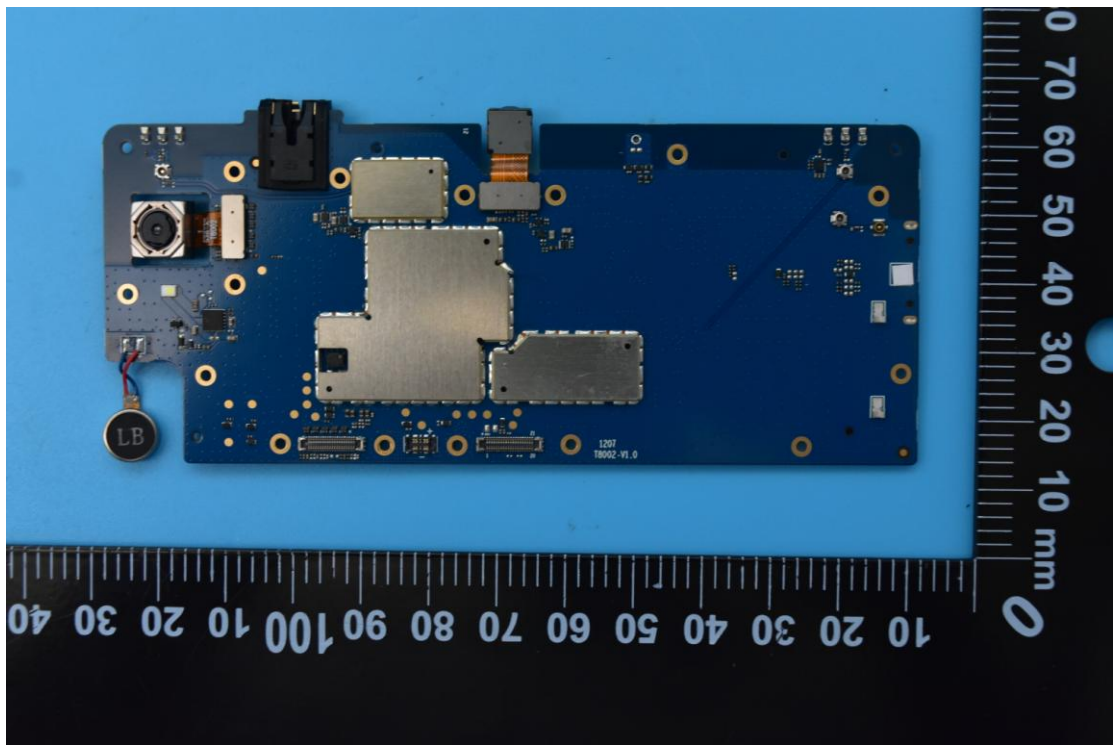

FCC ID: 2APQU-MT-T8B22

Internal Photos

1. EUT uncover view

2. Antenna view