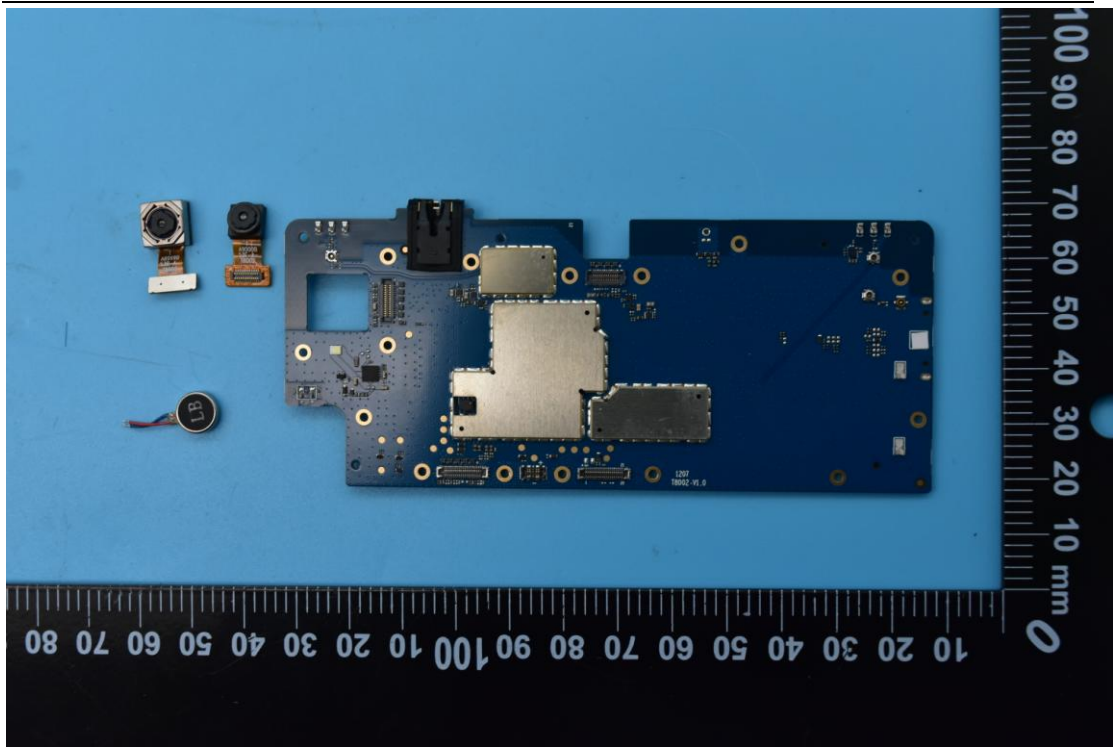

FCC ID: 2APQU-MT-T8B22

Internal Photos

1. EUT uncover view

2. Antenna view