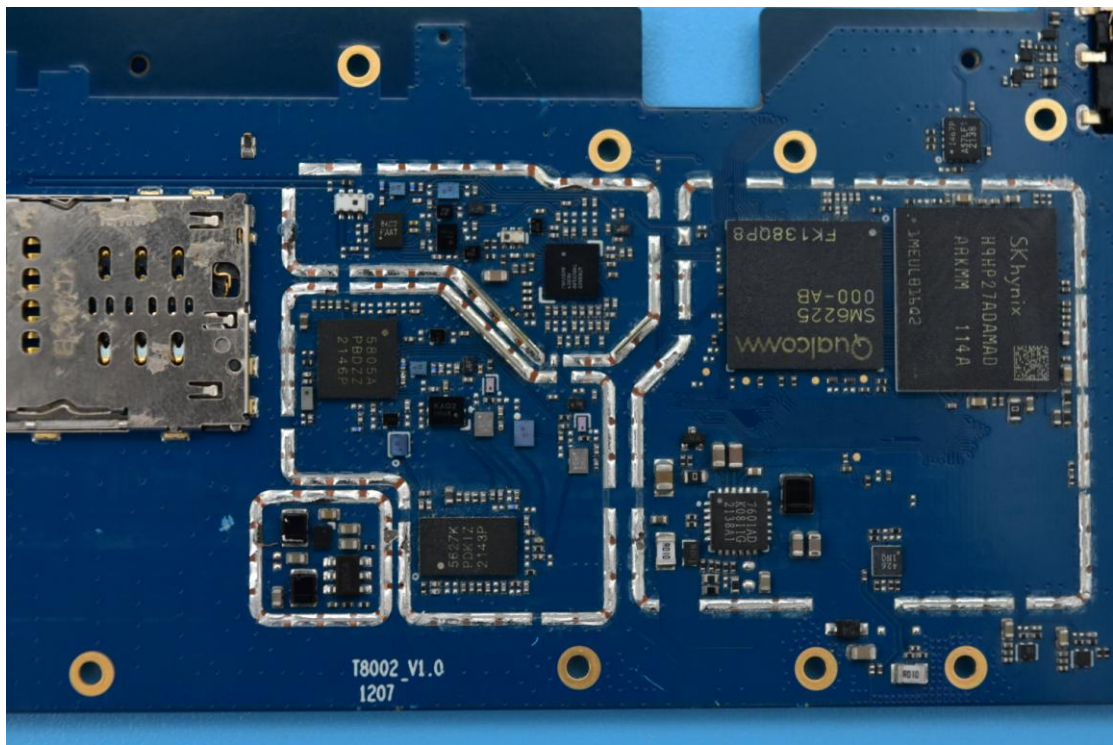

FCC ID: 2APQU-MT-T8B22

Internal Photos

1. EUT uncover view

2. Antenna view