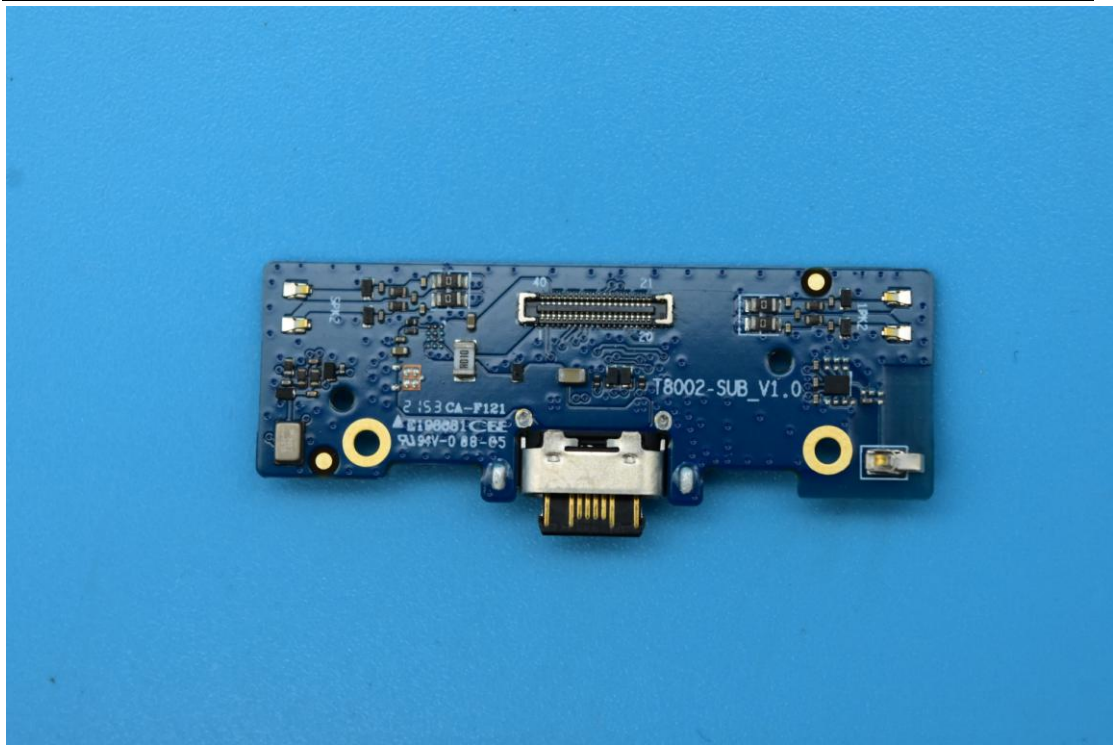

FCC ID: 2APQU-MT-T8B22

Internal Photos

1. EUT uncover view

2. Antenna view