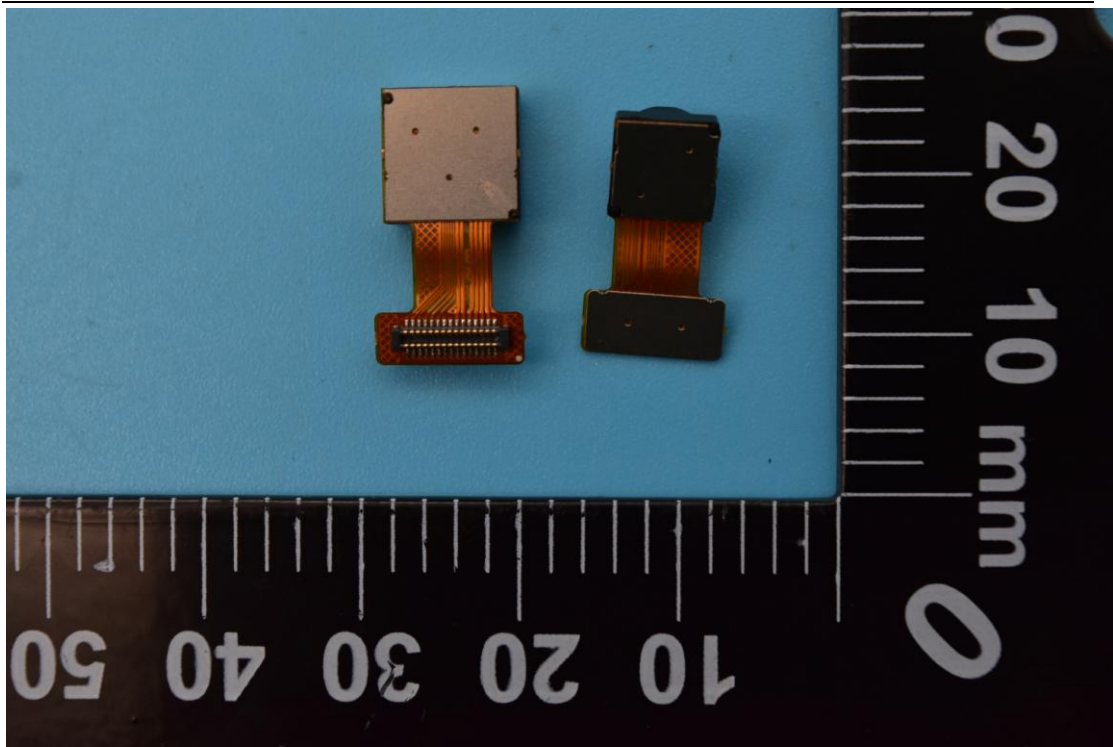

FCC ID: 2APQU-MT-T8B22

Internal Photos

1. EUT uncover view

2. Antenna view