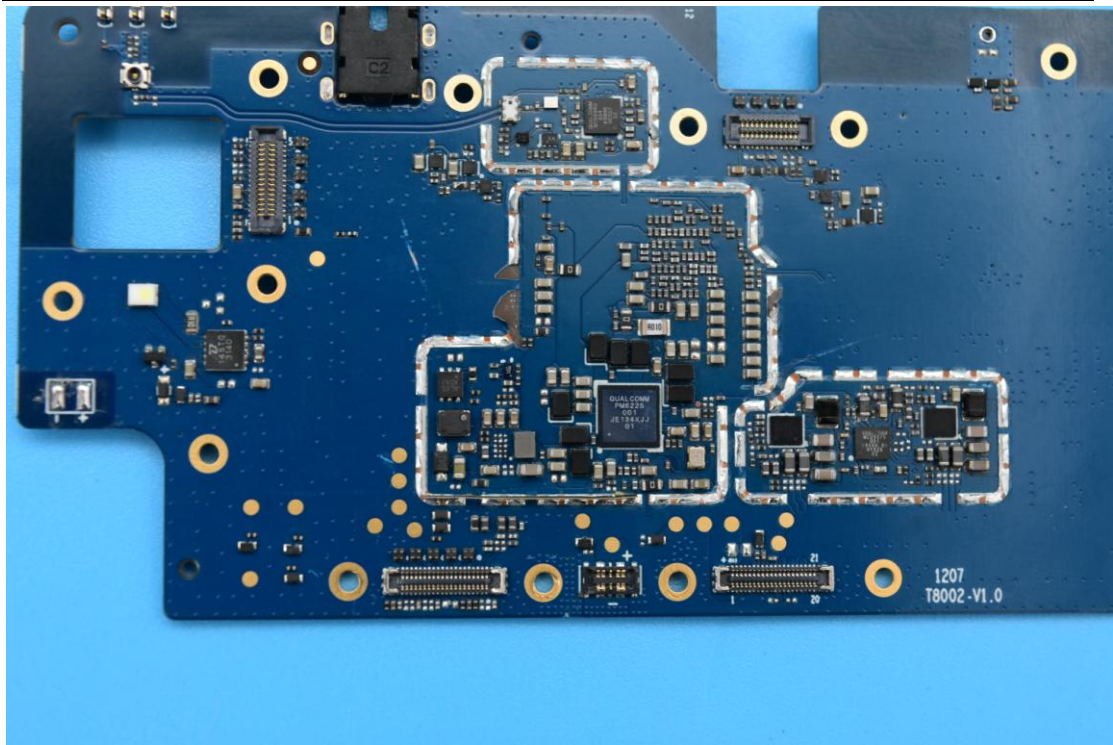

FCC ID: 2APQU-MT-T8B22

Internal Photos

1. EUT uncover view

2. Antenna view