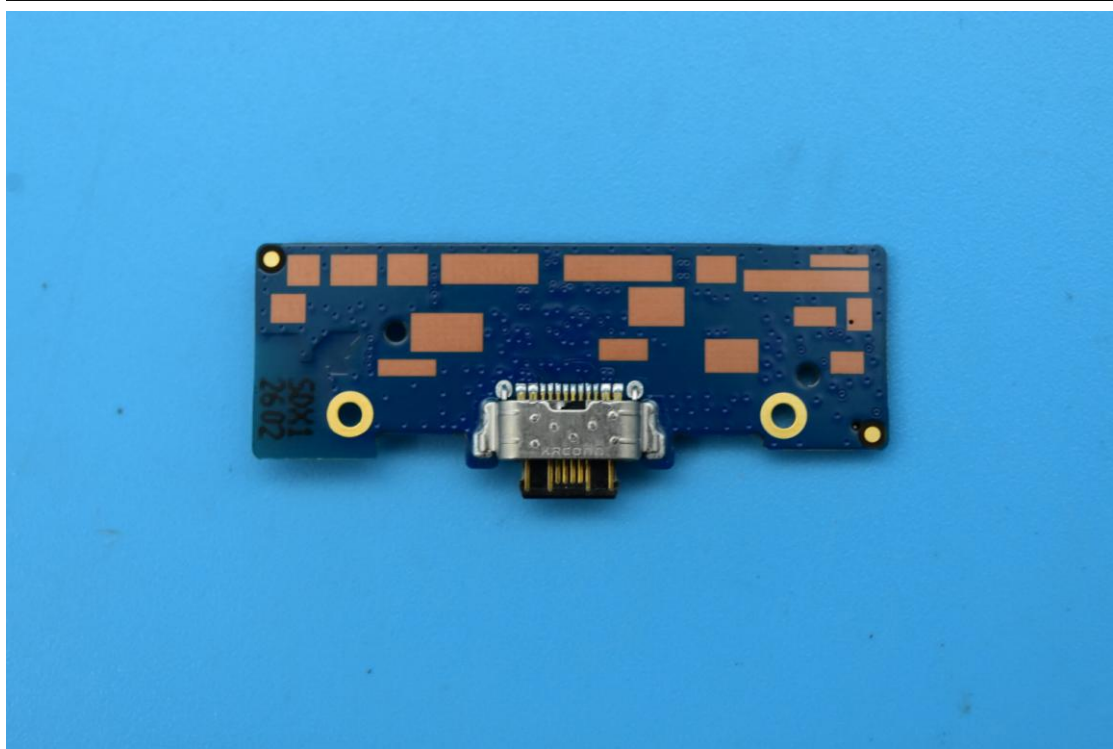

FCC ID: 2APQU-MT-T8B22

Internal Photos

1. EUT uncover view

2. Antenna view