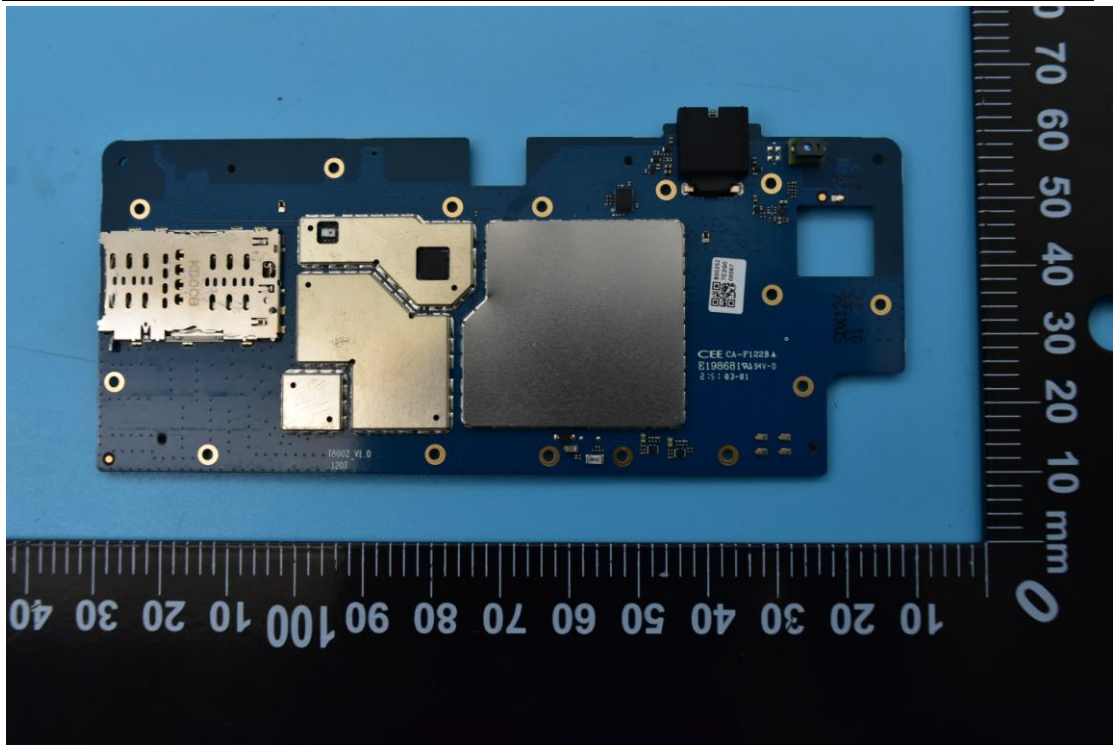

FCC ID: 2APQU-MT-T8B22

Internal Photos

1. EUT uncover view

2. Antenna view