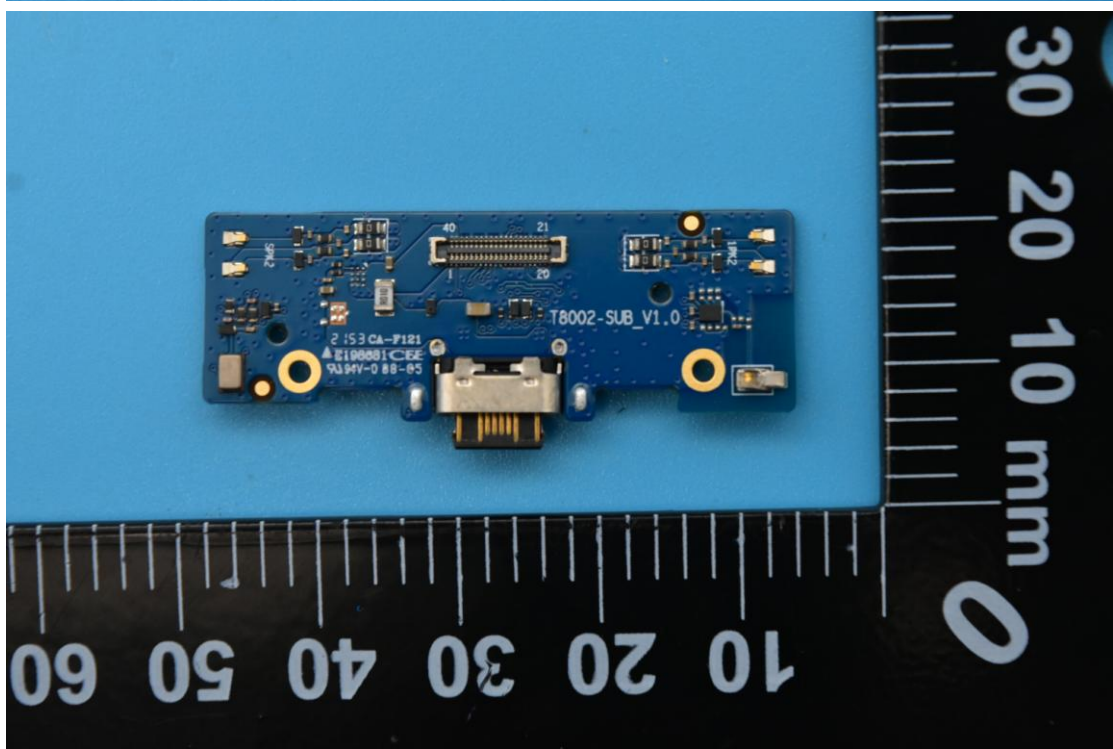

FCC ID: 2APQU-MT-T8B22

Internal Photos

1. EUT uncover view

2. Antenna view