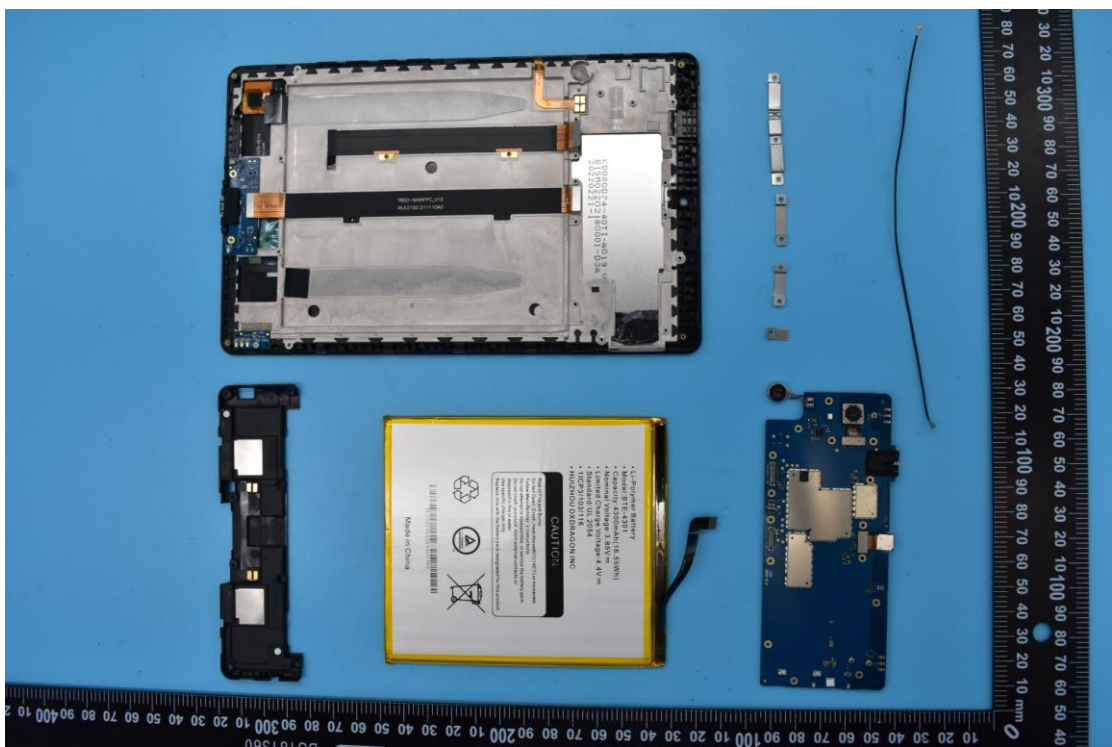

FCC ID: 2APQU-MT-T8B22

Internal Photos

1. EUT uncover view

2. Antenna view