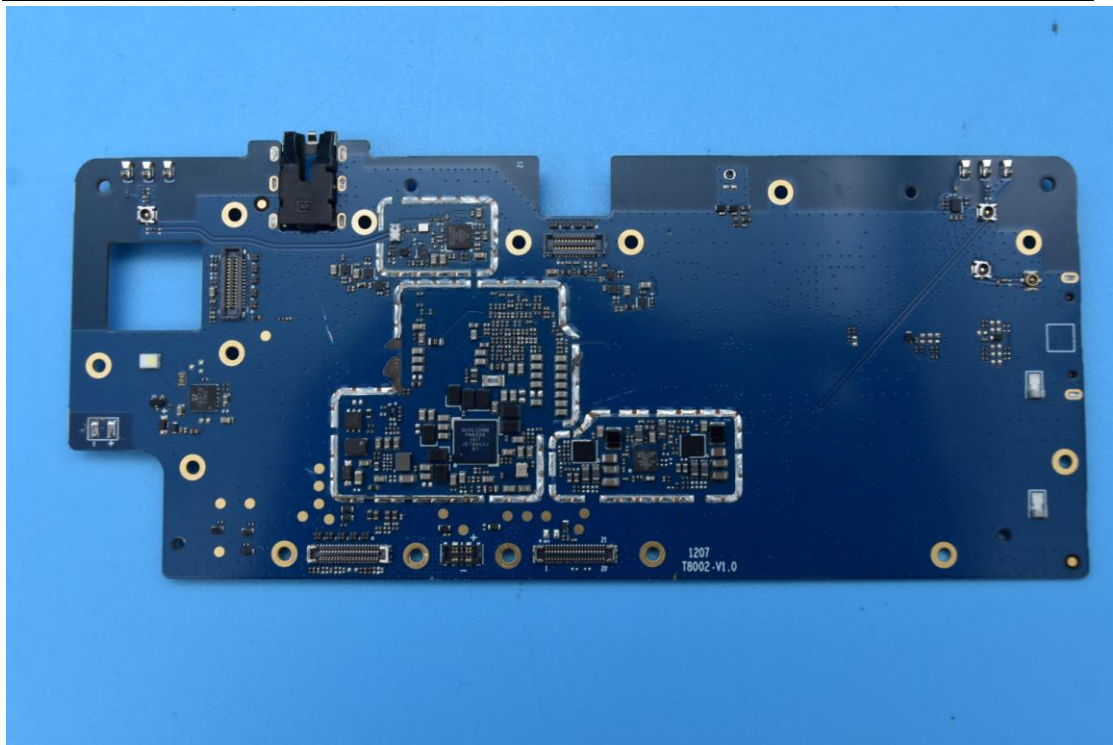

FCC ID: 2APQU-MT-T8B22

Internal Photos

1. EUT uncover view

2. Antenna view