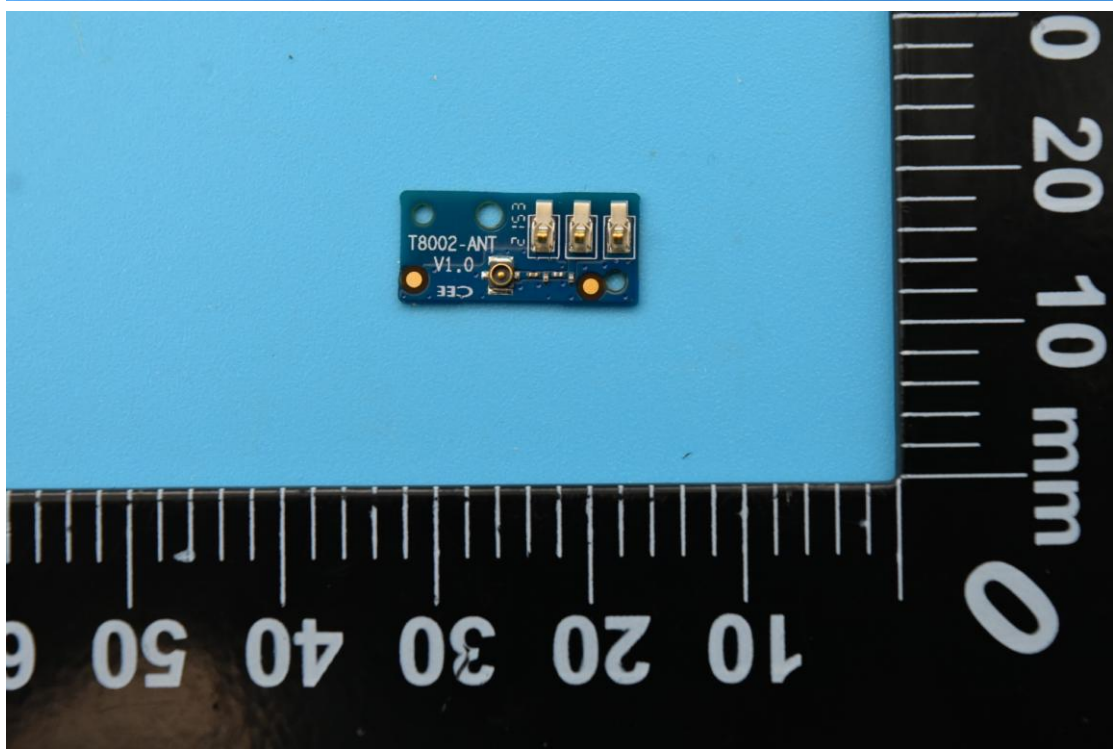

FCC ID: 2APQU-MT-T8B22

Internal Photos

1. EUT uncover view

2. Antenna view