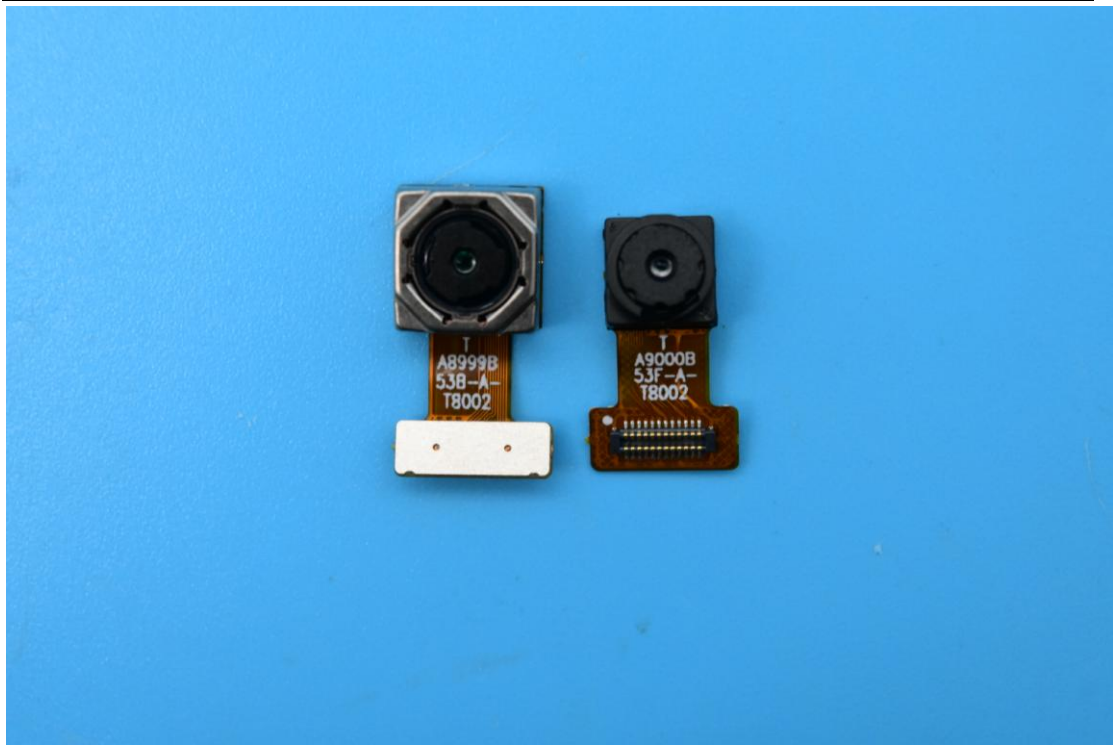

FCC ID: 2APQU-MT-T8B22

Internal Photos

1. EUT uncover view

2. Antenna view