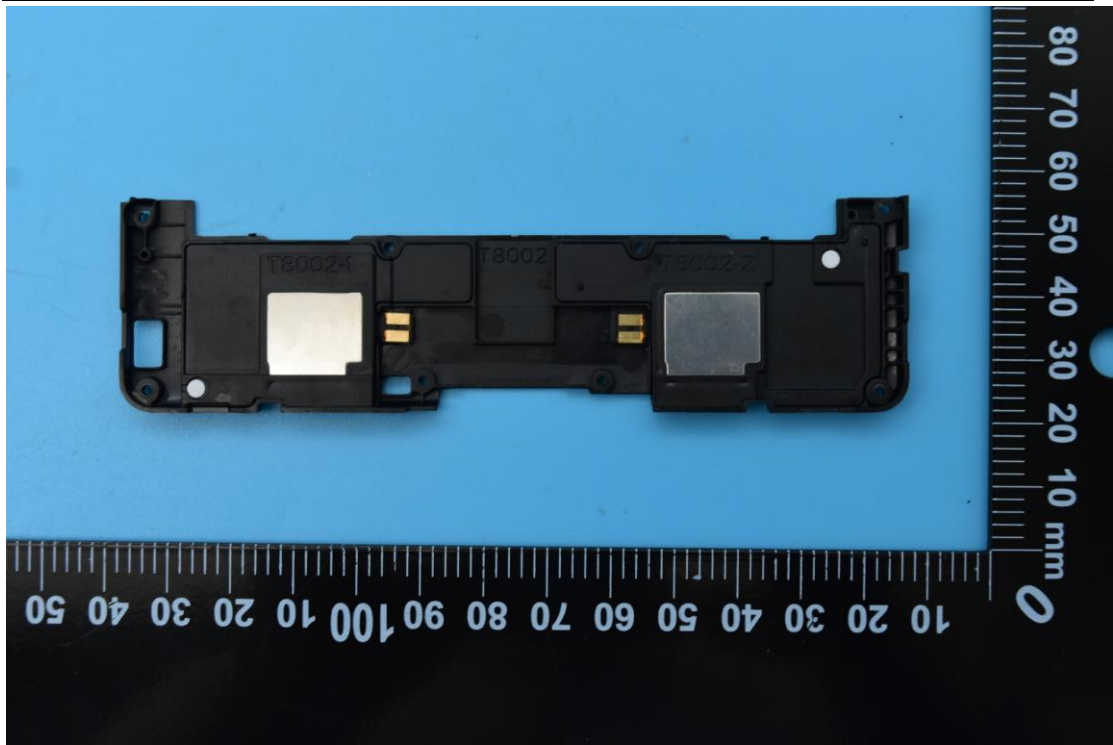

FCC ID: 2APQU-MT-T8B22

Internal Photos

1. EUT uncover view

2. Antenna view