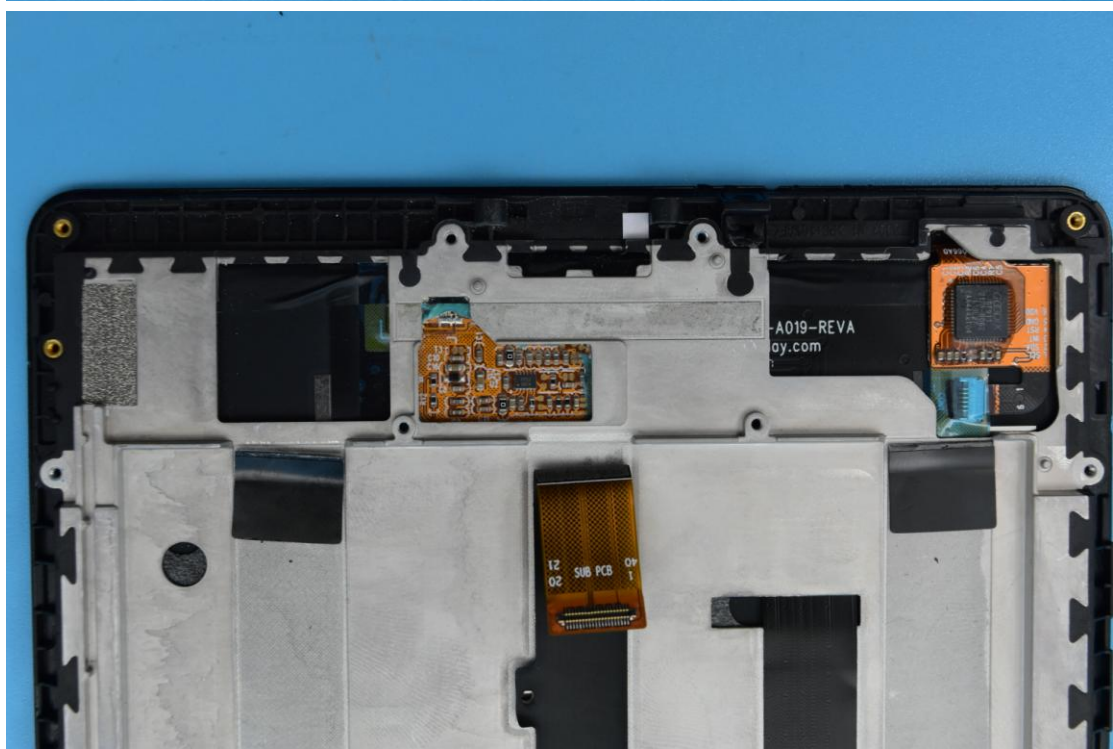

FCC ID: 2APQU-MT-T8B22

Internal Photos

1. EUT uncover view

2. Antenna view