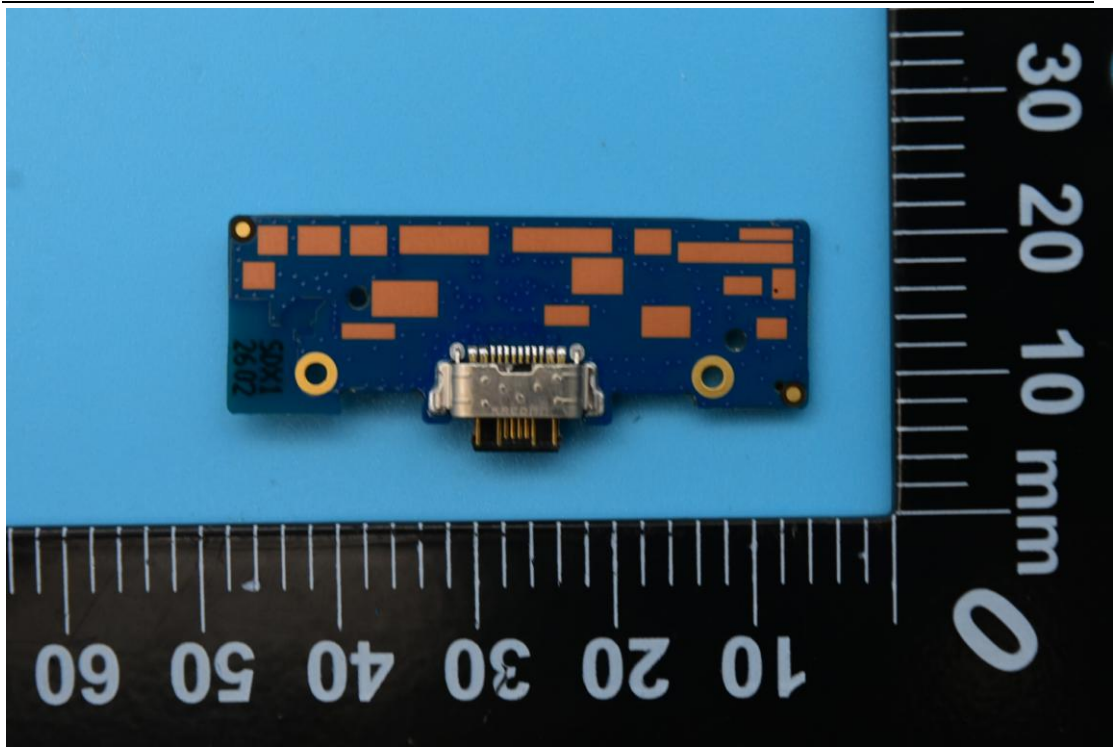

FCC ID: 2APQU-MT-T8B22

Internal Photos

1. EUT uncover view

2. Antenna view