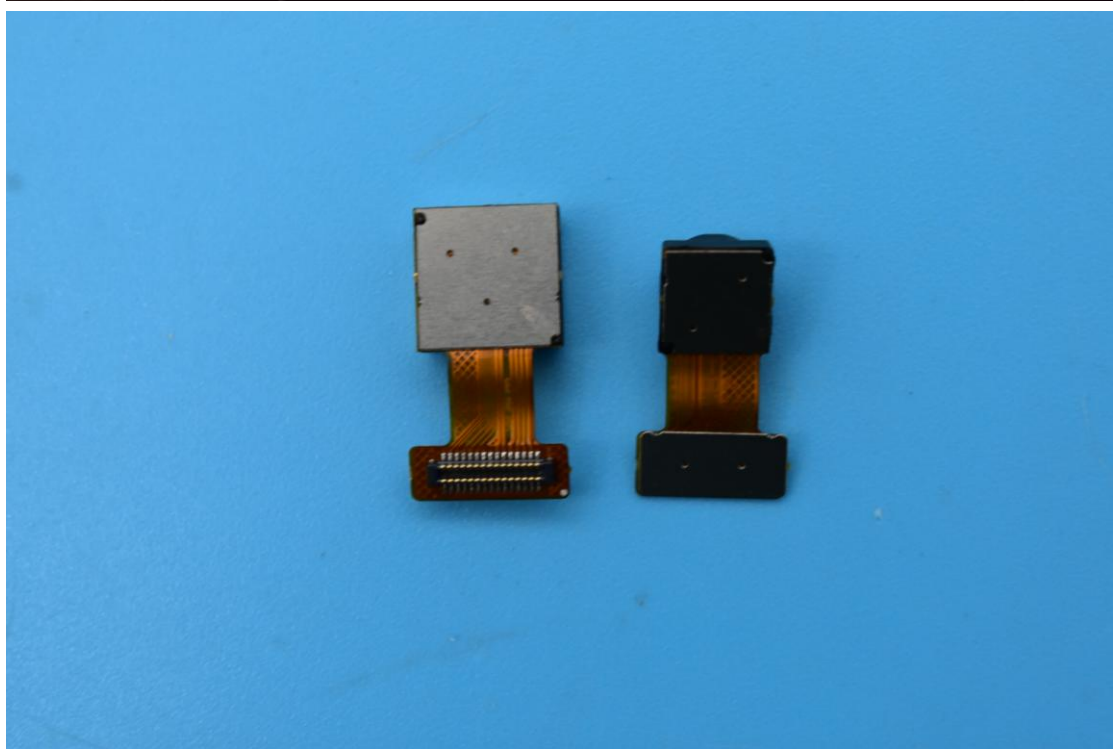

FCC ID: 2APQU-MT-T8B22

Internal Photos

1. EUT uncover view

2. Antenna view