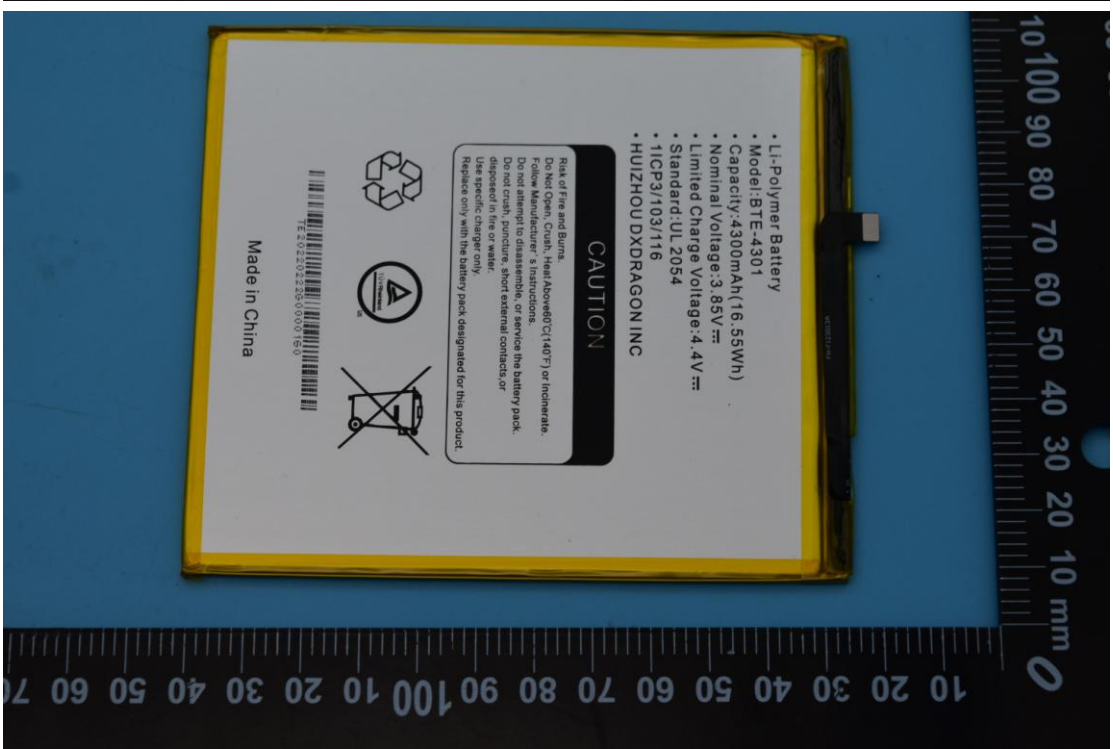

FCC ID: 2APQU-MT-T8B22

Internal Photos

1. EUT uncover view

2. Antenna view