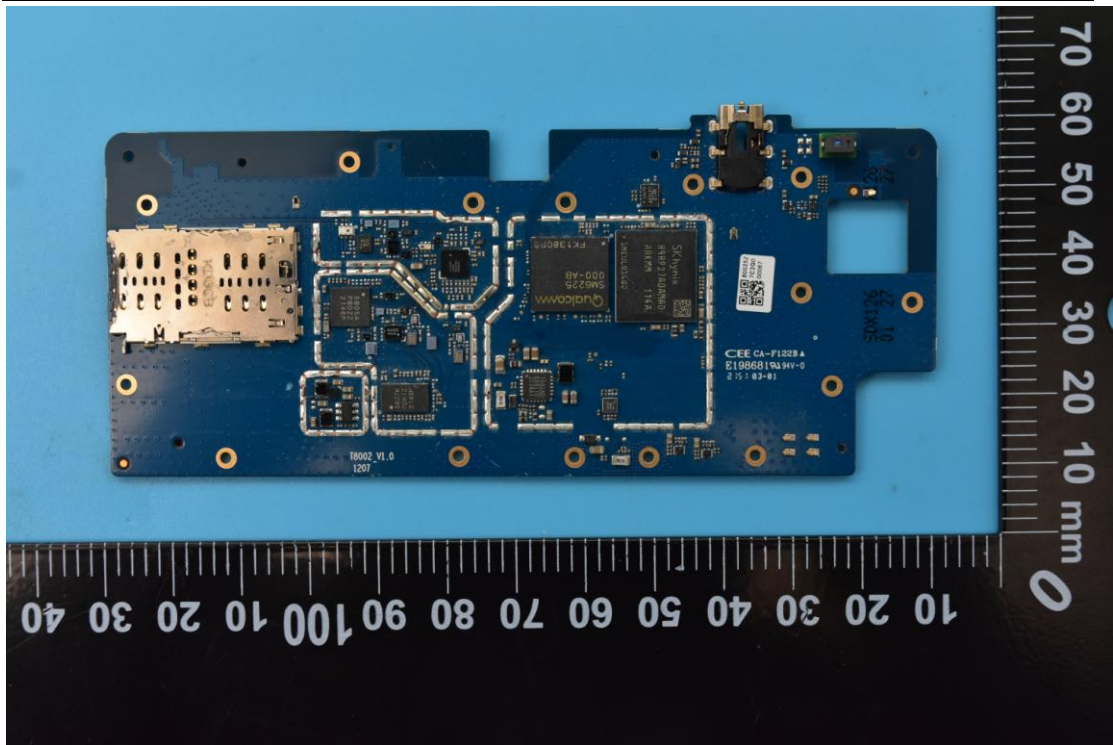

FCC ID: 2APQU-MT-T8B22

Internal Photos

1. EUT uncover view

2. Antenna view