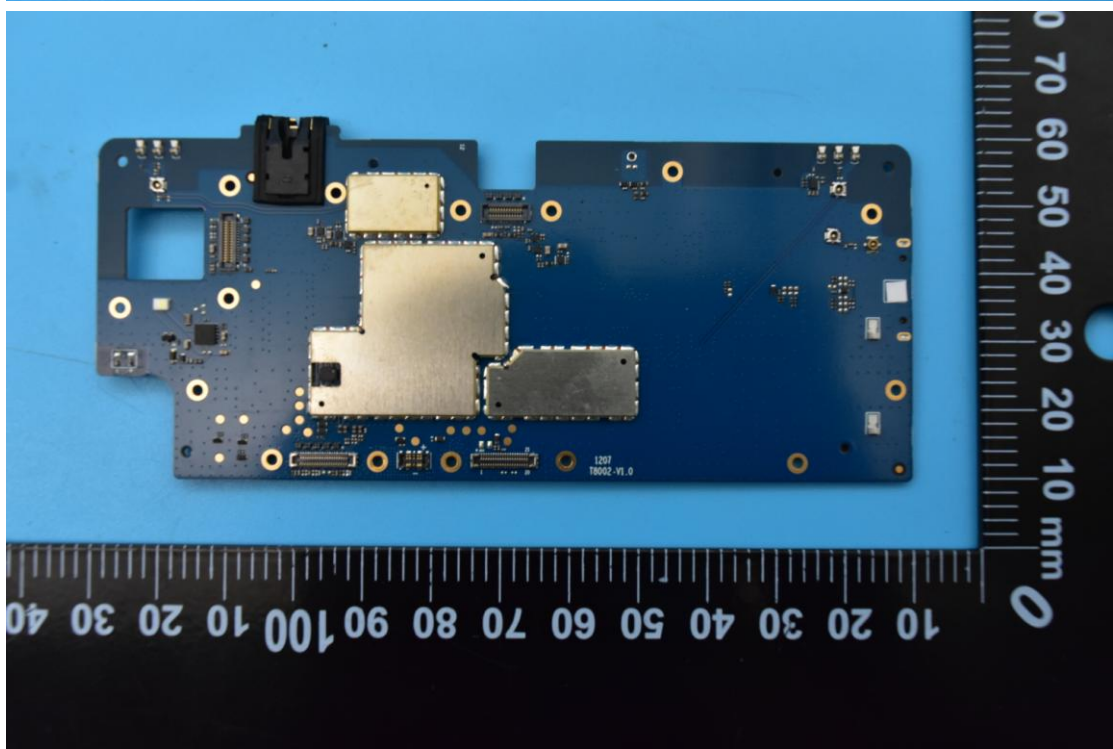

FCC ID: 2APQU-MT-T8B22

Internal Photos

1. EUT uncover view

2. Antenna view