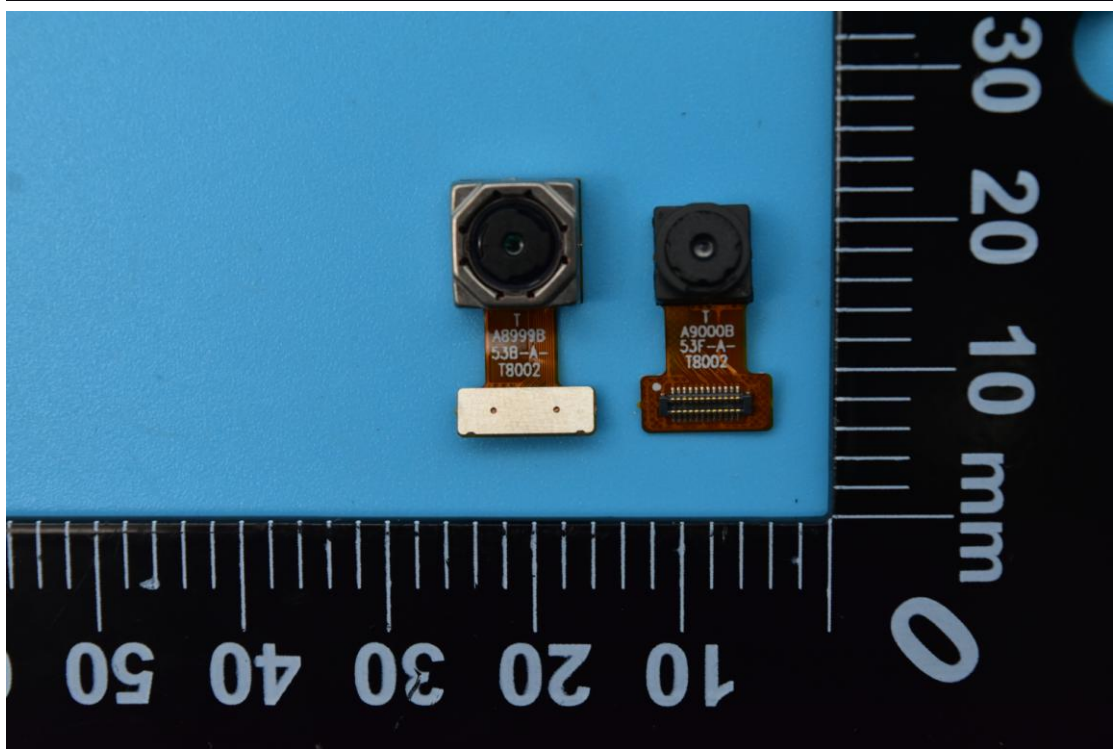

FCC ID: 2APQU-MT-T8B22

Internal Photos

1. EUT uncover view

2. Antenna view