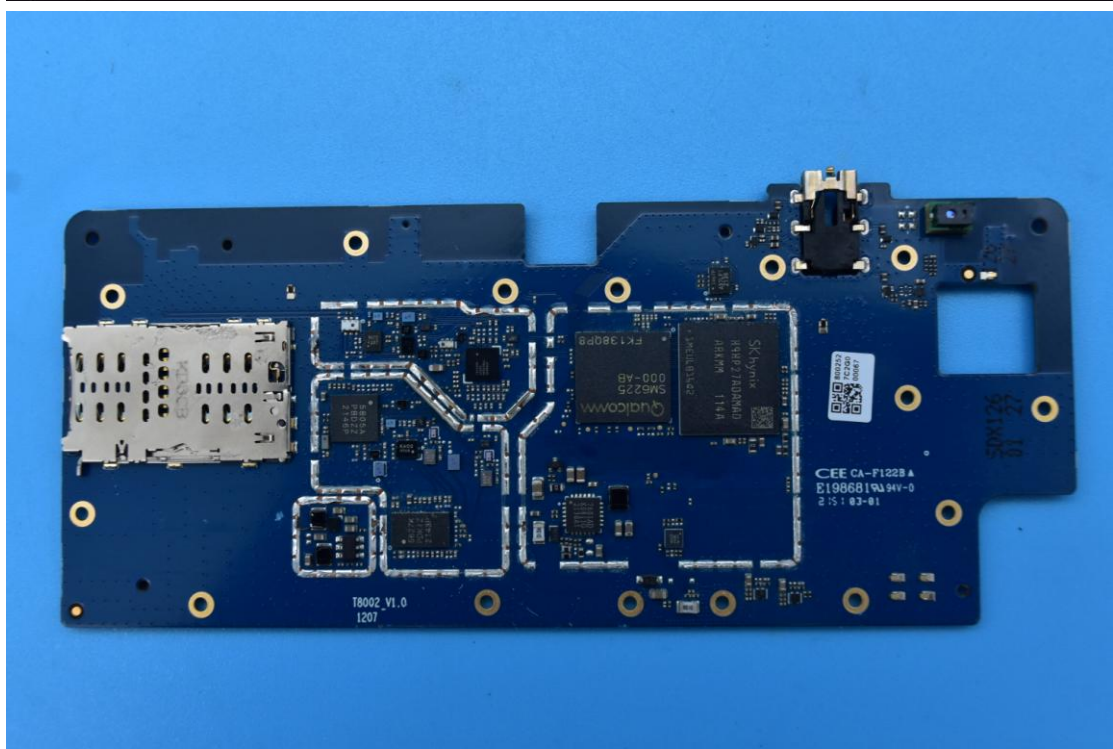

FCC ID: 2APQU-MT-T8B22

Internal Photos

1. EUT uncover view

2. Antenna view