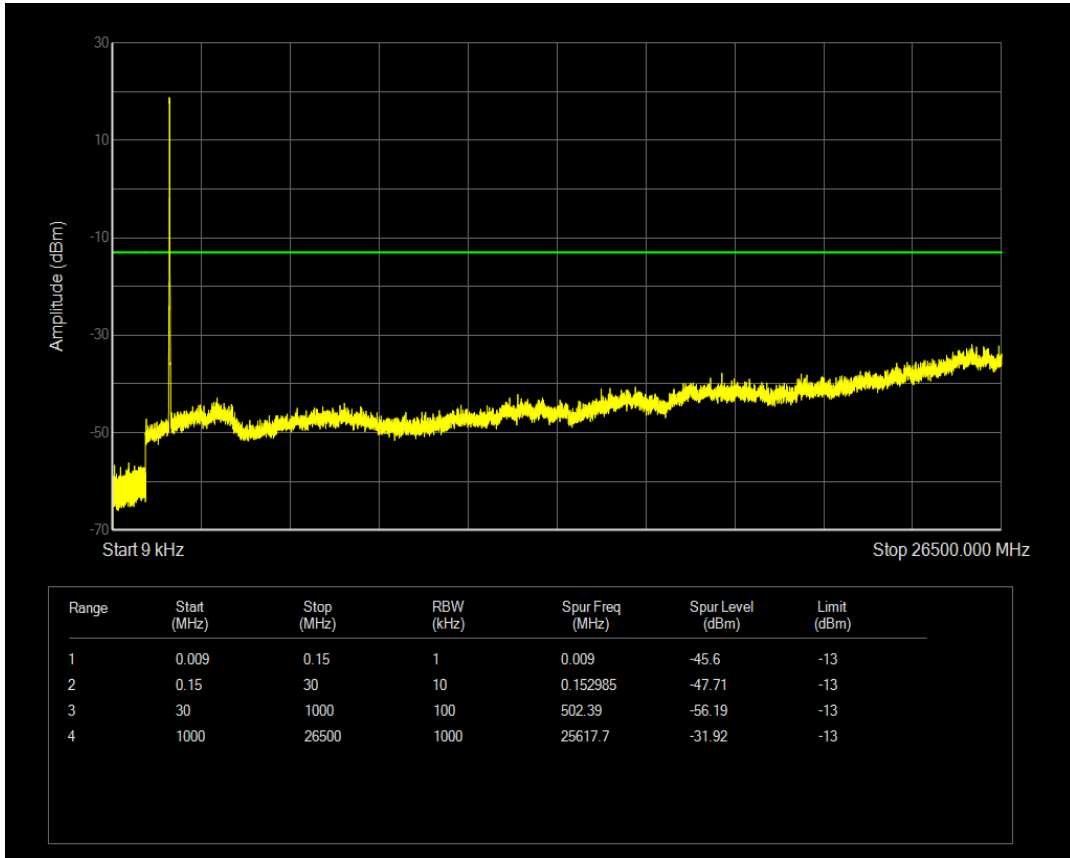

Band66 QAM16 BW=10MHz Channel=132622 RB Size=1 Position=#0

Band66 QAM16 BW=10MHz Channel=132622 RB Size=50 Position=#0

Band66 QPSK BW=15MHz Channel=132047 RB Size=1 Position=#0

Band66 QPSK BW=15MHz Channel=132047 RB Size=75 Position=#0

Band66 QAM16 BW=15MHz Channel=132047 RB Size=1 Position=#0

Band66 QAM16 BW=15MHz Channel=132047 RB Size=75 Position=#0

Band66 QPSK BW=15MHz Channel=132322 RB Size=1 Position=#0

Band66 QPSK BW=15MHz Channel=132322 RB Size=75 Position=#0