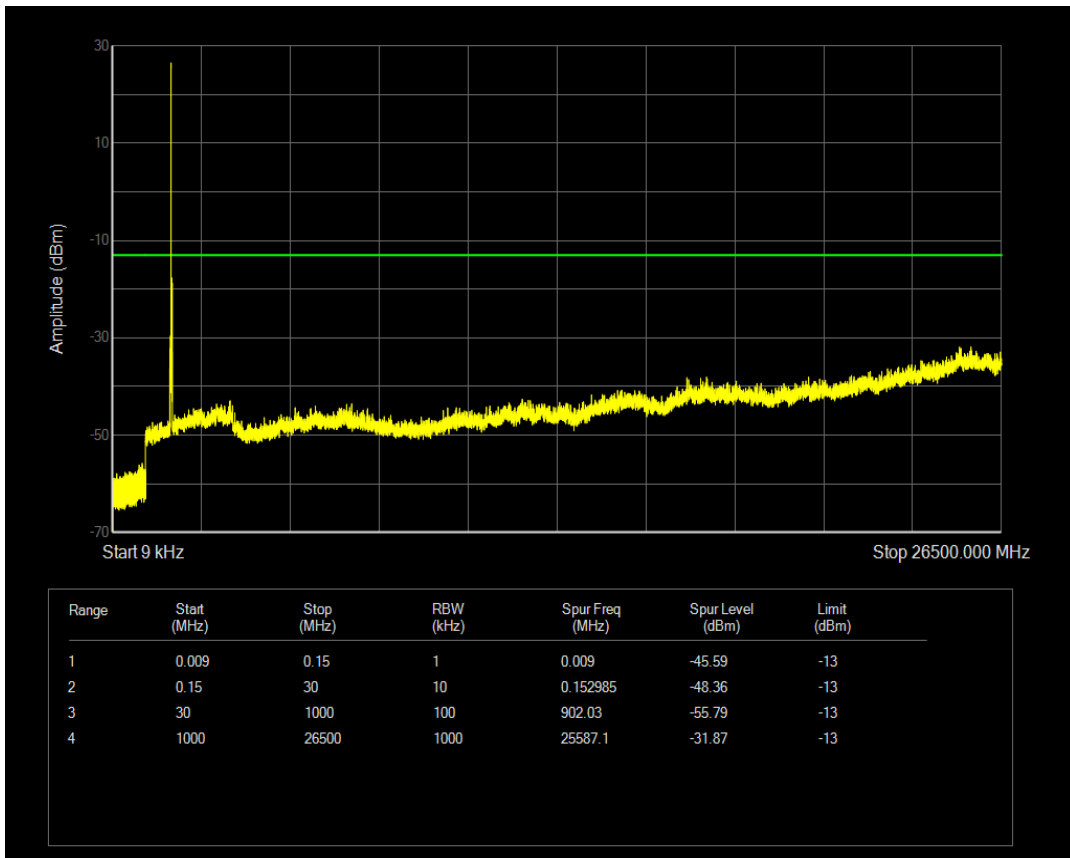

Band66 QAM16 BW=20MHz Channel=132572 RB Size=1 Position=#0

Band66 QAM16 BW=20MHz Channel=132572 RB Size=100 Position=#0