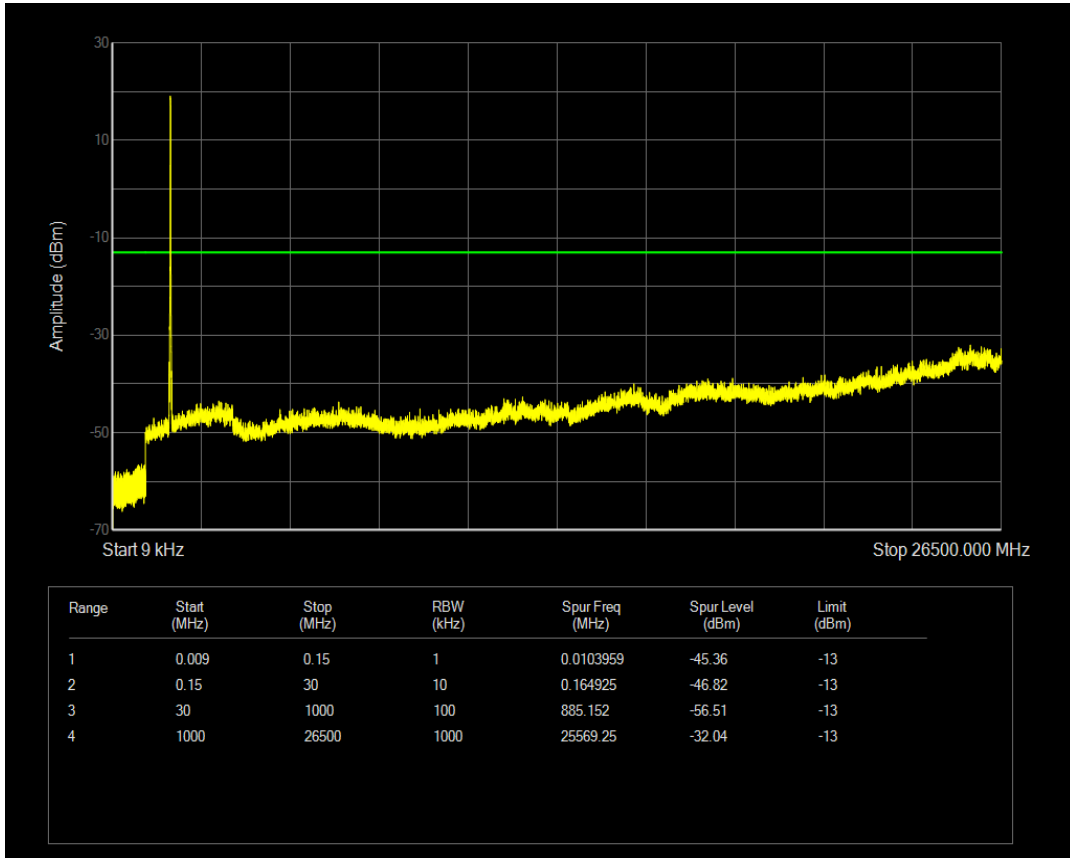

Band66 QAM16 BW=15MHz Channel=132047 RB Size=1 Position=#0

Band66 QAM16 BW=15MHz Channel=132047 RB Size=75 Position=#0

Band66 QPSK BW=15MHz Channel=132322 RB Size=1 Position=#0

Band66 QPSK BW=15MHz Channel=132322 RB Size=75 Position=#0

Band66 QAM16 BW=15MHz Channel=132322 RB Size=1 Position=#0

Band66 QAM16 BW=15MHz Channel=132322 RB Size=75 Position=#0

Band66 QPSK BW=15MHz Channel=132597 RB Size=1 Position=#0

Band66 QPSK BW=15MHz Channel=132597 RB Size=75 Position=#0