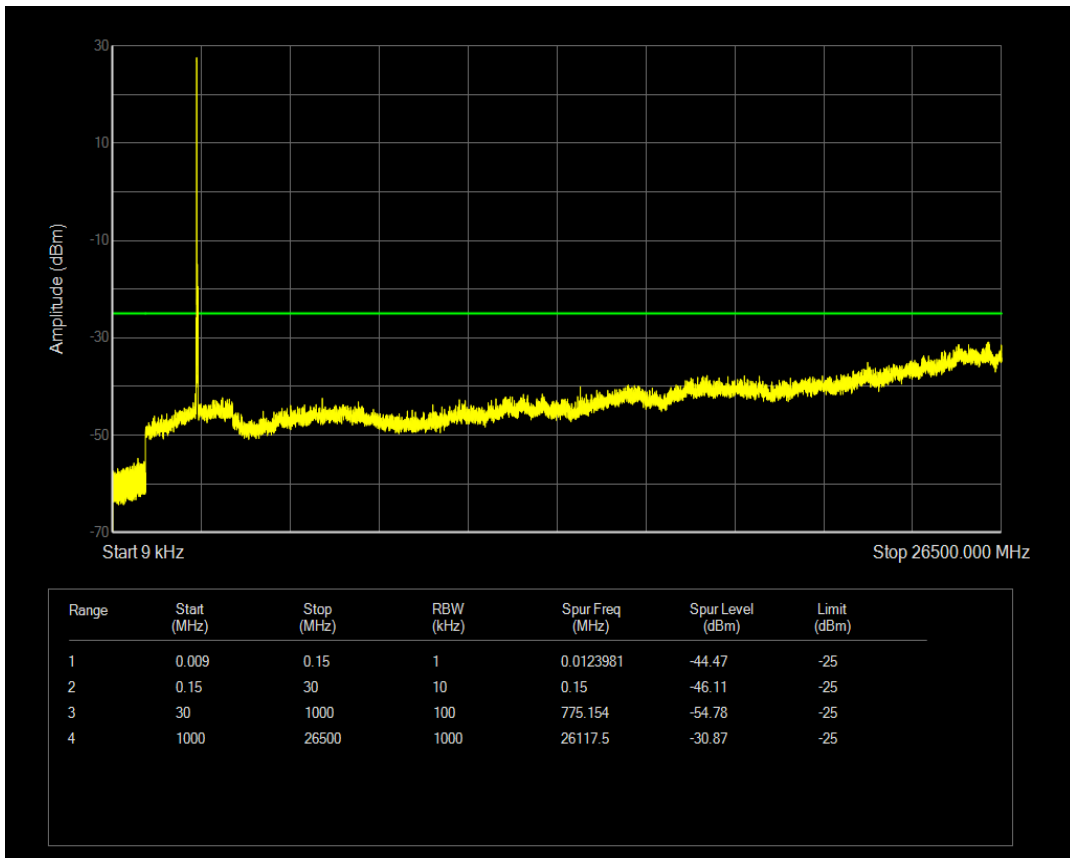

Band7 QAM16 BW=15MHz Channel=21375 RB Size=1 Position=#0

Band7 QAM16 BW=15MHz Channel=21375 RB Size=75 Position=#0

Band7 QPSK BW=20MHz Channel=20850 RB Size=1 Position=#0

Band7 QPSK BW=20MHz Channel=20850 RB Size=100 Position=#0

Band7 QAM16 BW=20MHz Channel=20850 RB Size=1 Position=#0

Band7 QAM16 BW=20MHz Channel=20850 RB Size=100 Position=#0

Band7 QPSK BW=20MHz Channel=21100 RB Size=1 Position=#0

Band7 QPSK BW=20MHz Channel=21100 RB Size=100 Position=#0