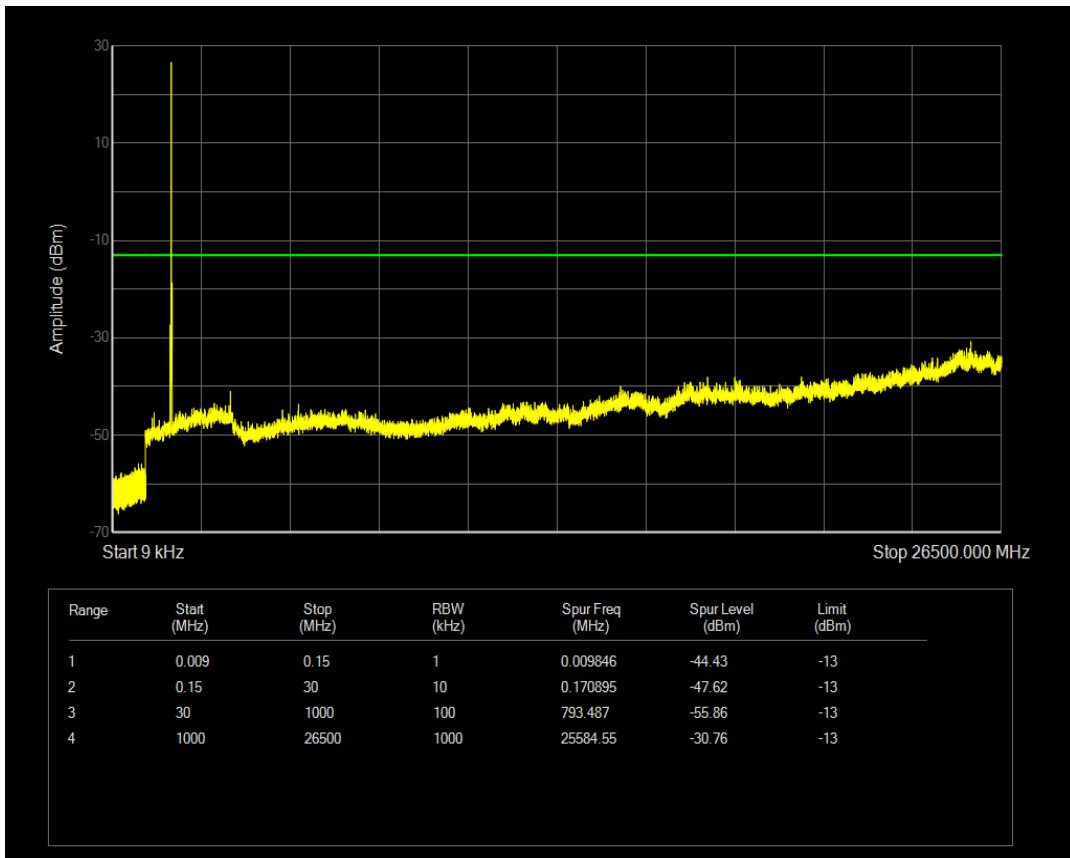

Band66 QAM16 BW=15MHz Channel=132047 RB Size=1 Position=#0

Band66 QAM16 BW=15MHz Channel=132047 RB Size=75 Position=#0

Band66 QPSK BW=15MHz Channel=132322 RB Size=1 Position=#0

Band66 QPSK BW=15MHz Channel=132322 RB Size=75 Position=#0

Band66 QAM16 BW=15MHz Channel=132322 RB Size=1 Position=#0

Band66 QAM16 BW=15MHz Channel=132322 RB Size=75 Position=#0

Band66 QPSK BW=15MHz Channel=132597 RB Size=1 Position=#0

Band66 QPSK BW=15MHz Channel=132597 RB Size=75 Position=#0