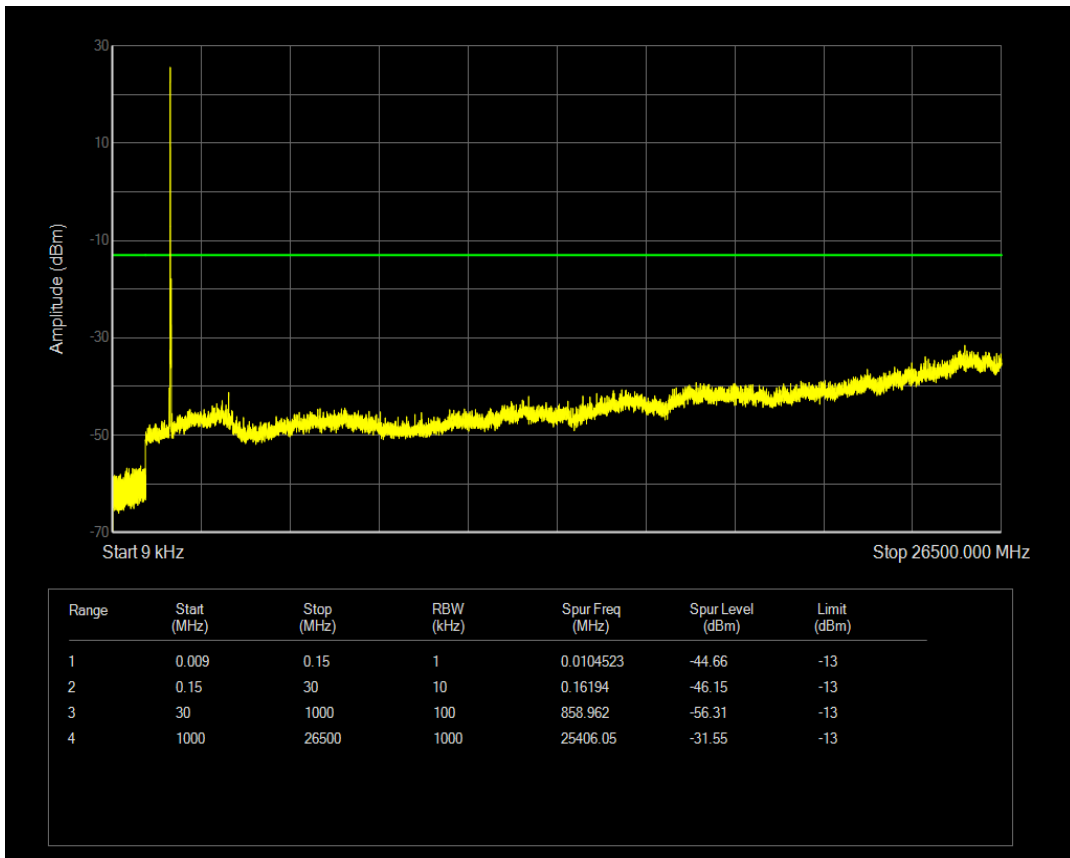

Band66 QPSK BW=15MHz Channel=132322 RB Size=1 Position=#0

Band66 QPSK BW=15MHz Channel=132322 RB Size=75 Position=#0