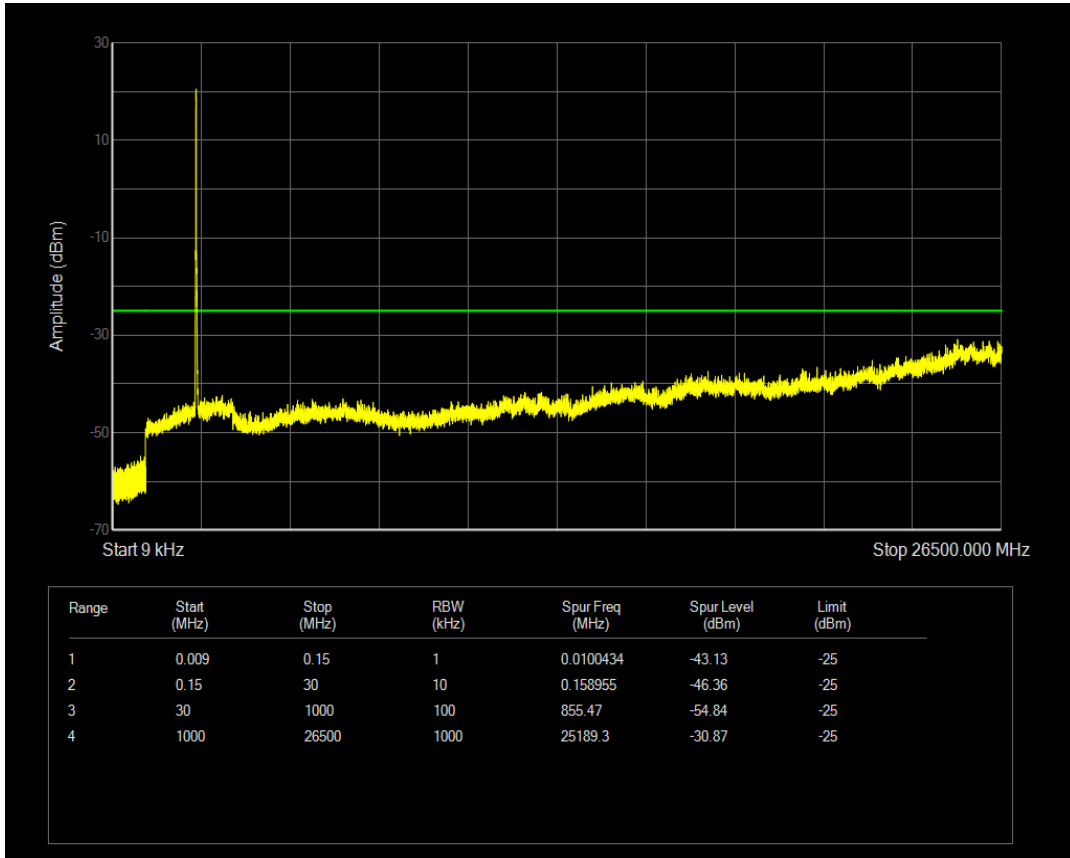

Band7 QAM16 BW=15MHz Channel=20825 RB Size=75 Position=#0

Band7 QPSK BW=15MHz Channel=21100 RB Size=1 Position=#0