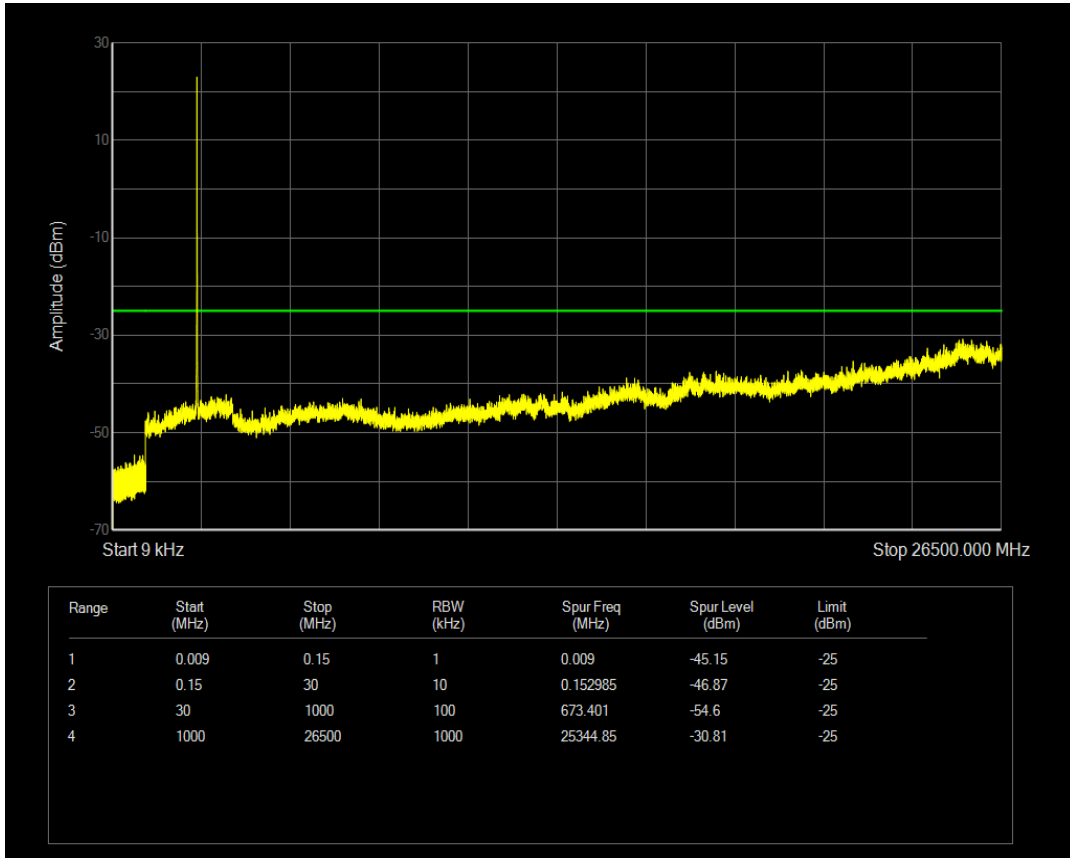

Band7 QAM16 BW=5MHz Channel=21100 RB Size=25 Position=#0

Band7 QPSK BW=5MHz Channel=21425 RB Size=1 Position=#0