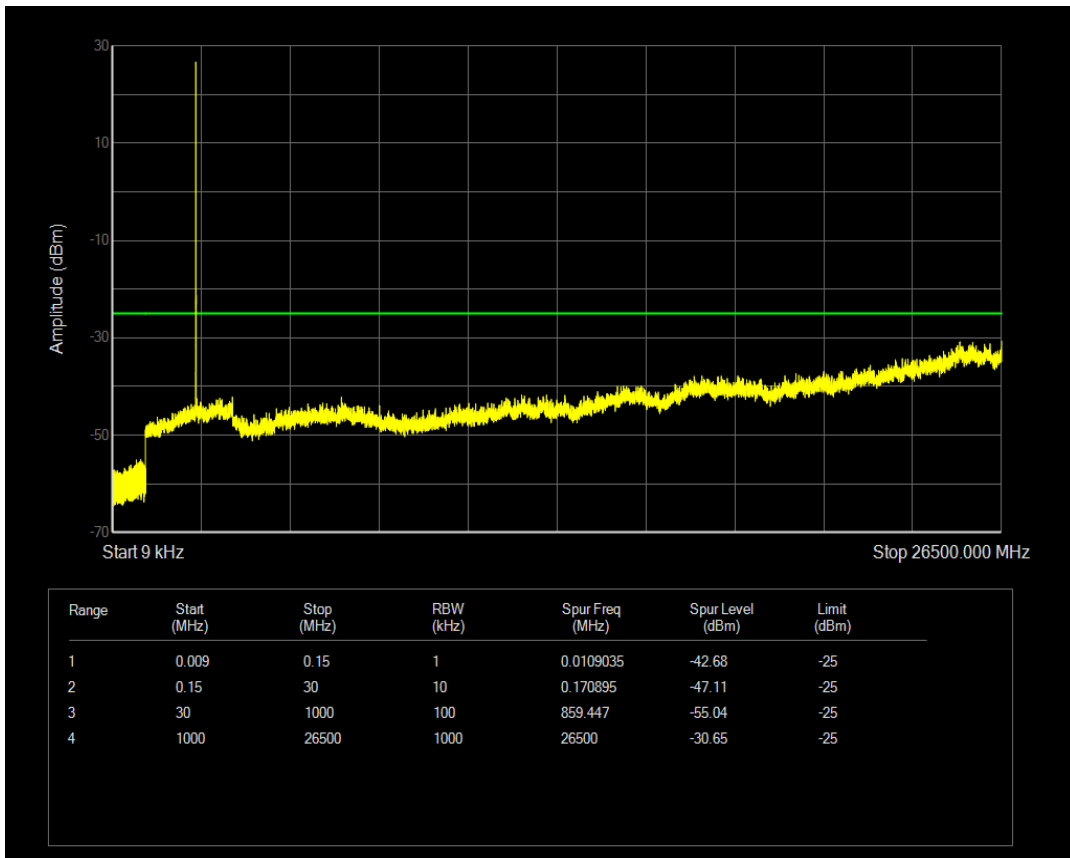

Band7 QAM16 BW=5MHz Channel=20775 RB Size=1 Position=#0

Band7 QAM16 BW=5MHz Channel=20775 RB Size=25 Position=#0