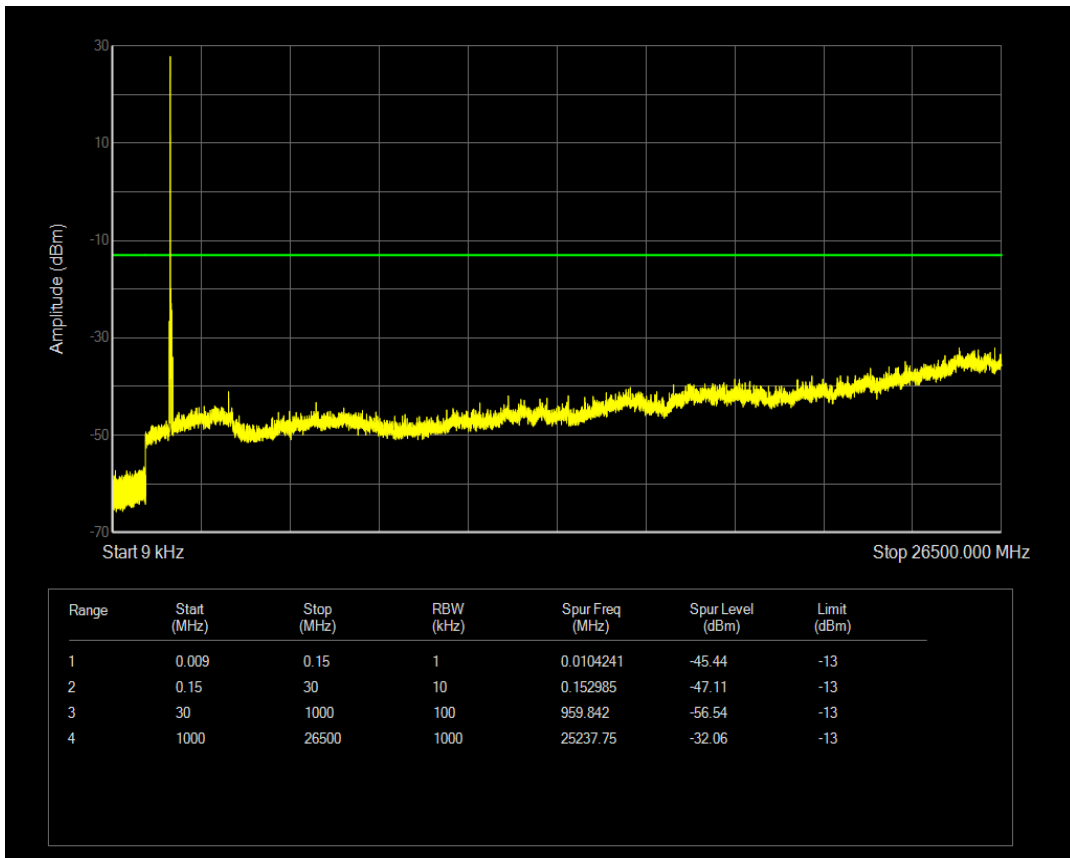

Band66 QAM16 BW=15MHz Channel=132322 RB Size=1 Position=#0

Band66 QAM16 BW=15MHz Channel=132322 RB Size=75 Position=#0