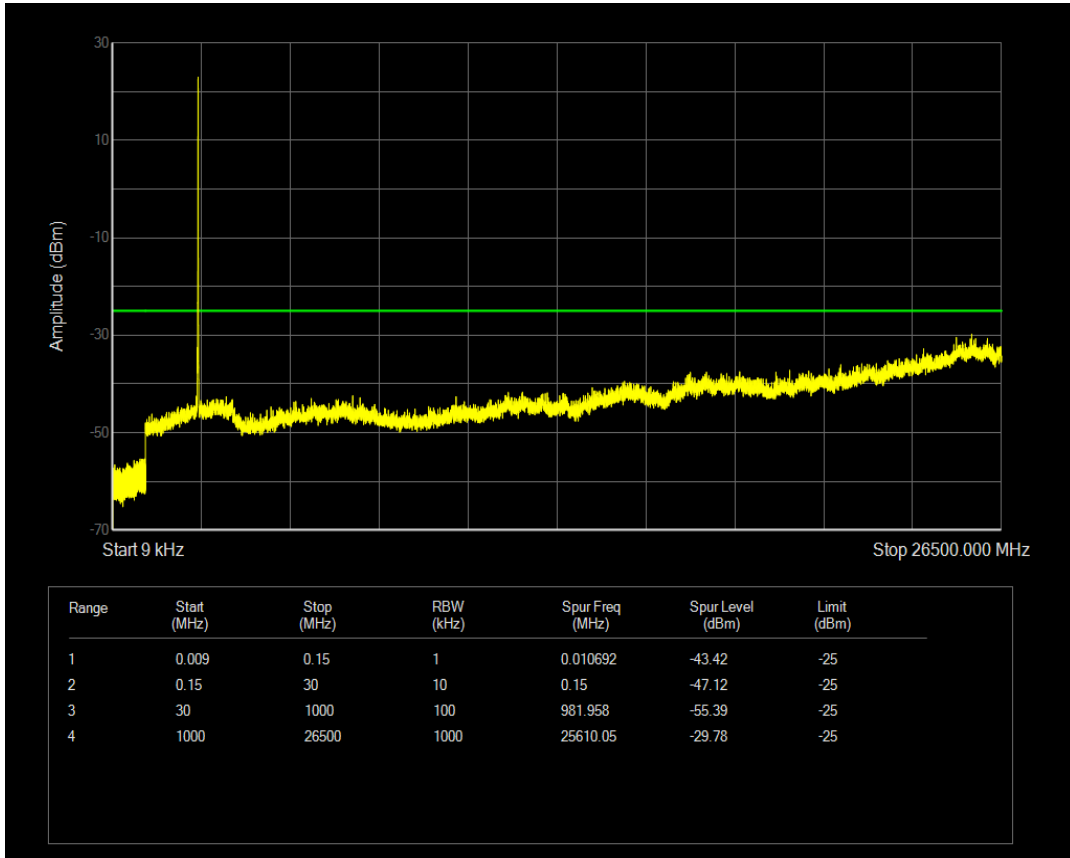

Band7 QAM16 BW=5MHz Channel=21100 RB Size=1 Position=#0

Band7 QAM16 BW=5MHz Channel=21100 RB Size=25 Position=#0

Band7 QPSK BW=5MHz Channel=21425 RB Size=1 Position=#0

Band7 QPSK BW=5MHz Channel=21425 RB Size=25 Position=#0