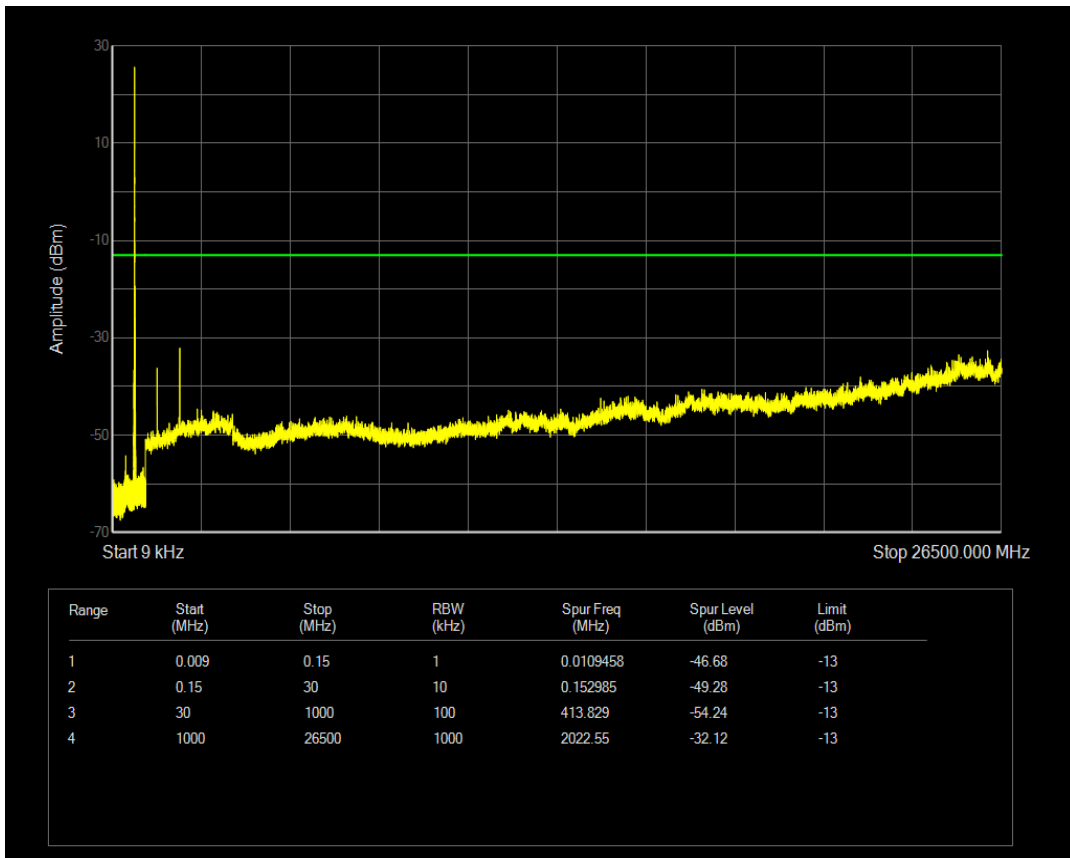

Band71 QAM16 BW=15MHz Channel=133297 RB Size=1 Position=#0

Band71 QAM16 BW=15MHz Channel=133297 RB Size=75 Position=#0