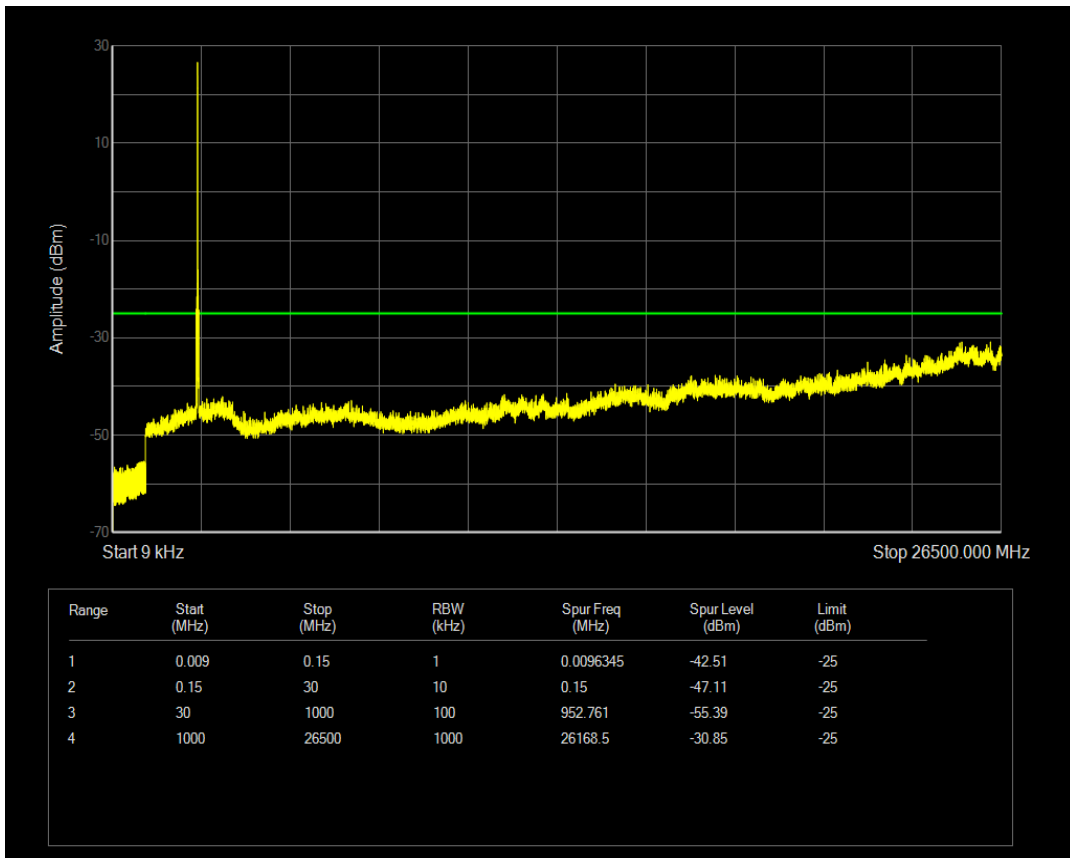

Band7 QAM16 BW=20MHz Channel=21350 RB Size=1 Position=#0

Band7 QAM16 BW=20MHz Channel=21350 RB Size=100 Position=#0