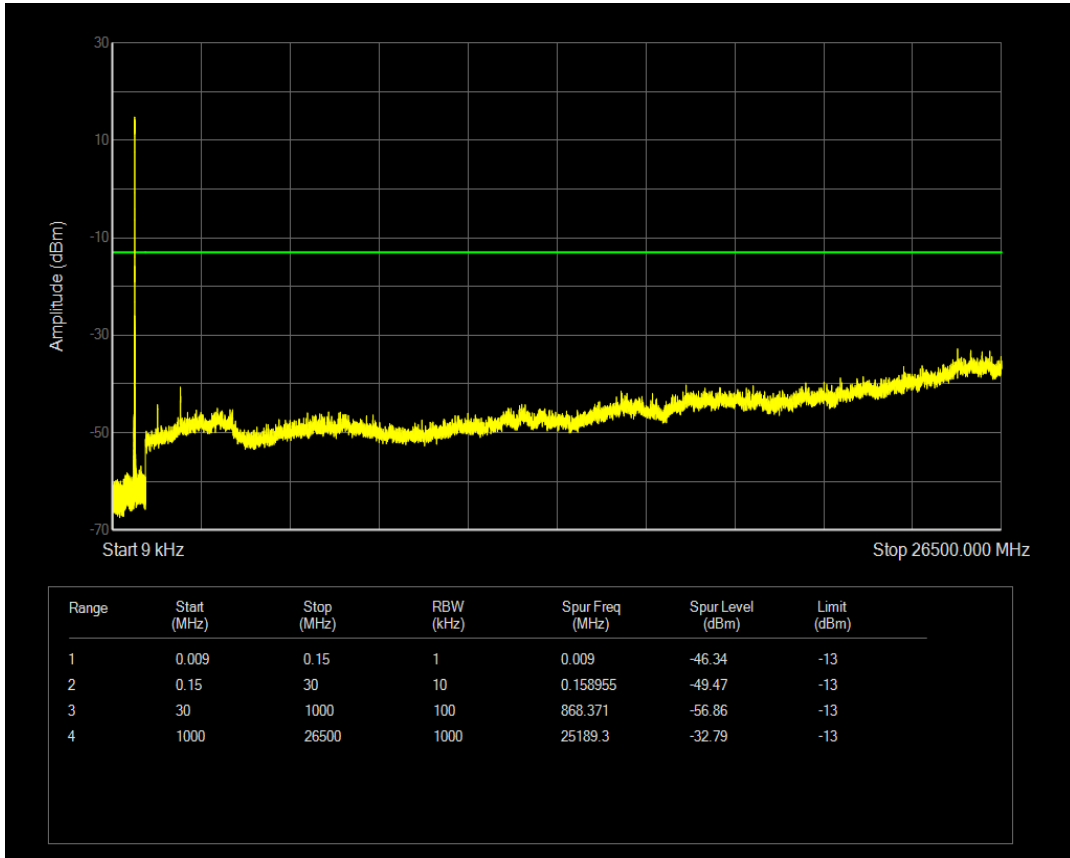

Band71 QAM16 BW=5MHz Channel=133297 RB Size=25 Position=#0

Band71 QPSK BW=5MHz Channel=133447 RB Size=1 Position=#0