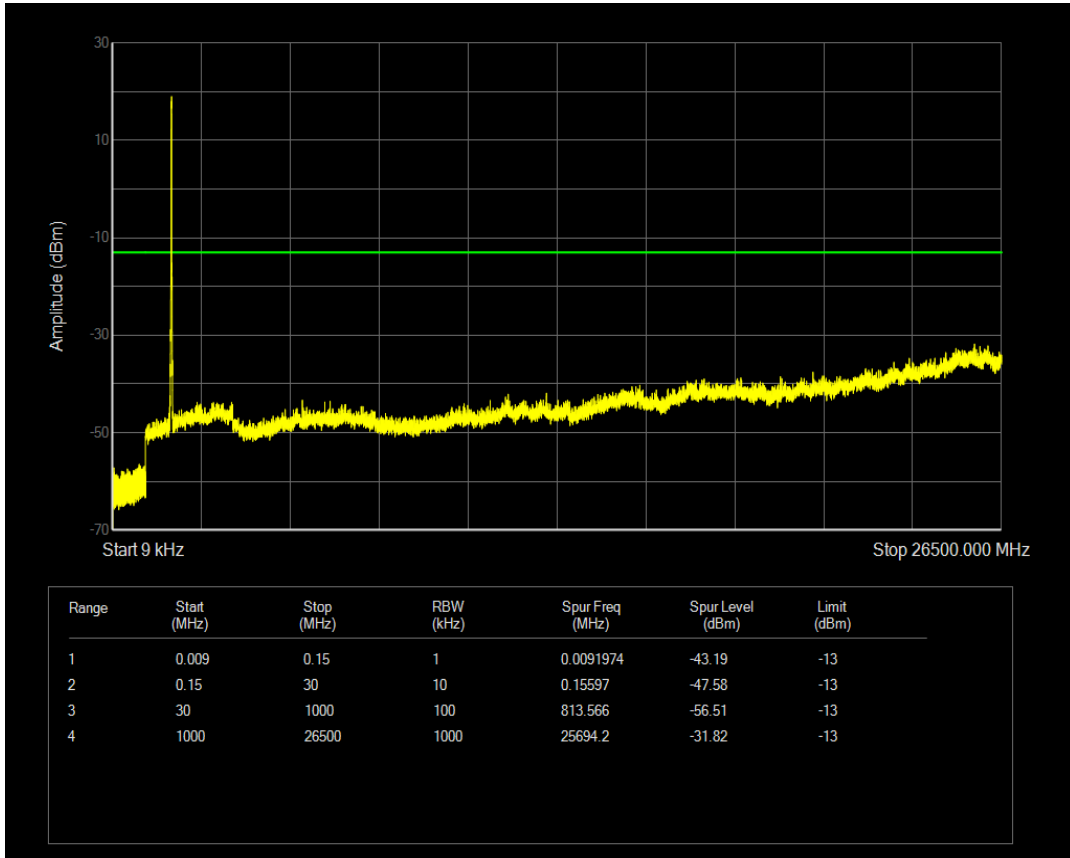

Band66 QAM16 BW=15MHz Channel=132322 RB Size=1 Position=#0

Band66 QAM16 BW=15MHz Channel=132322 RB Size=75 Position=#0

Band66 QPSK BW=15MHz Channel=132597 RB Size=1 Position=#0

Band66 QPSK BW=15MHz Channel=132597 RB Size=75 Position=#0

Band66 QAM16 BW=15MHz Channel=132597 RB Size=1 Position=#0

Band66 QAM16 BW=15MHz Channel=132597 RB Size=75 Position=#0

Band66 QPSK BW=20MHz Channel=132072 RB Size=1 Position=#0

Band66 QPSK BW=20MHz Channel=132072 RB Size=100 Position=#0