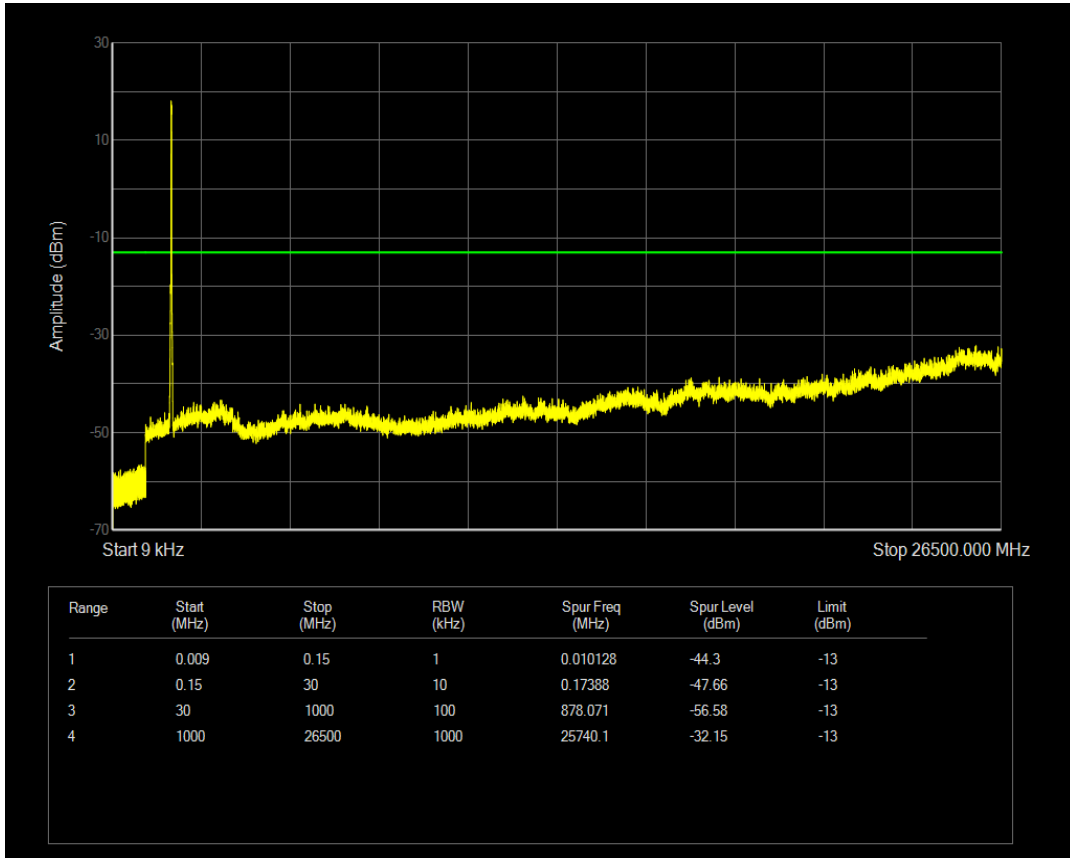

Band66 QAM16 BW=20MHz Channel=132572 RB Size=100 Position=#0

Band7 QPSK BW=5MHz Channel=20775 RB Size=1 Position=#0