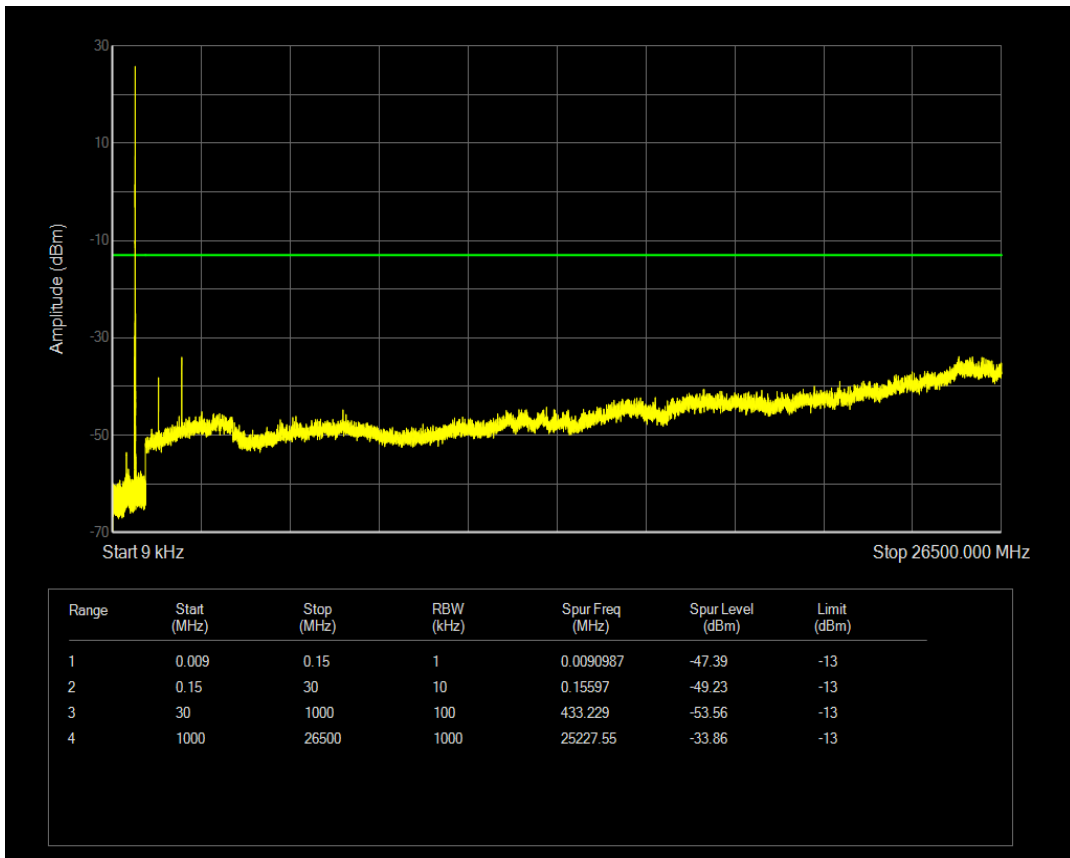

Band71 QAM16 BW=5MHz Channel=133447 RB Size=1 Position=#0

Band71 QAM16 BW=5MHz Channel=133447 RB Size=25 Position=#0