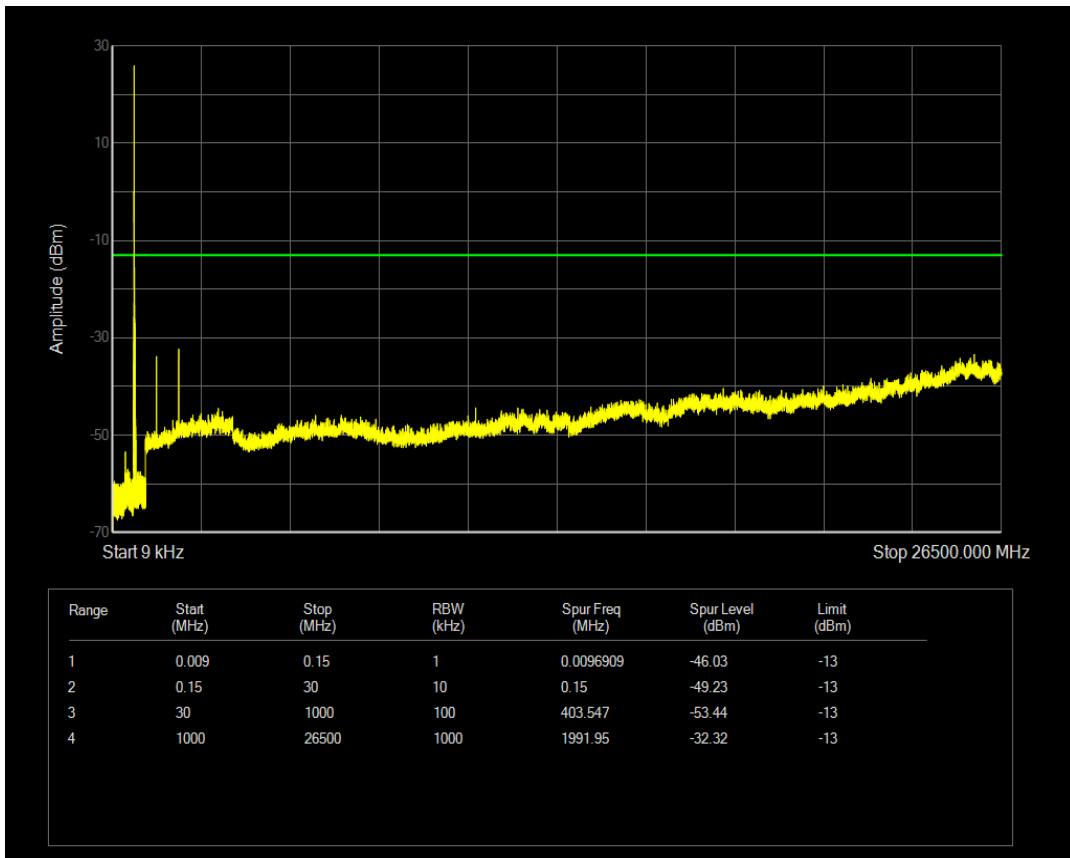

Band71 QPSK BW=10MHz Channel=133172 RB Size=1 Position=#0

Band71 QPSK BW=10MHz Channel=133172 RB Size=50 Position=#0