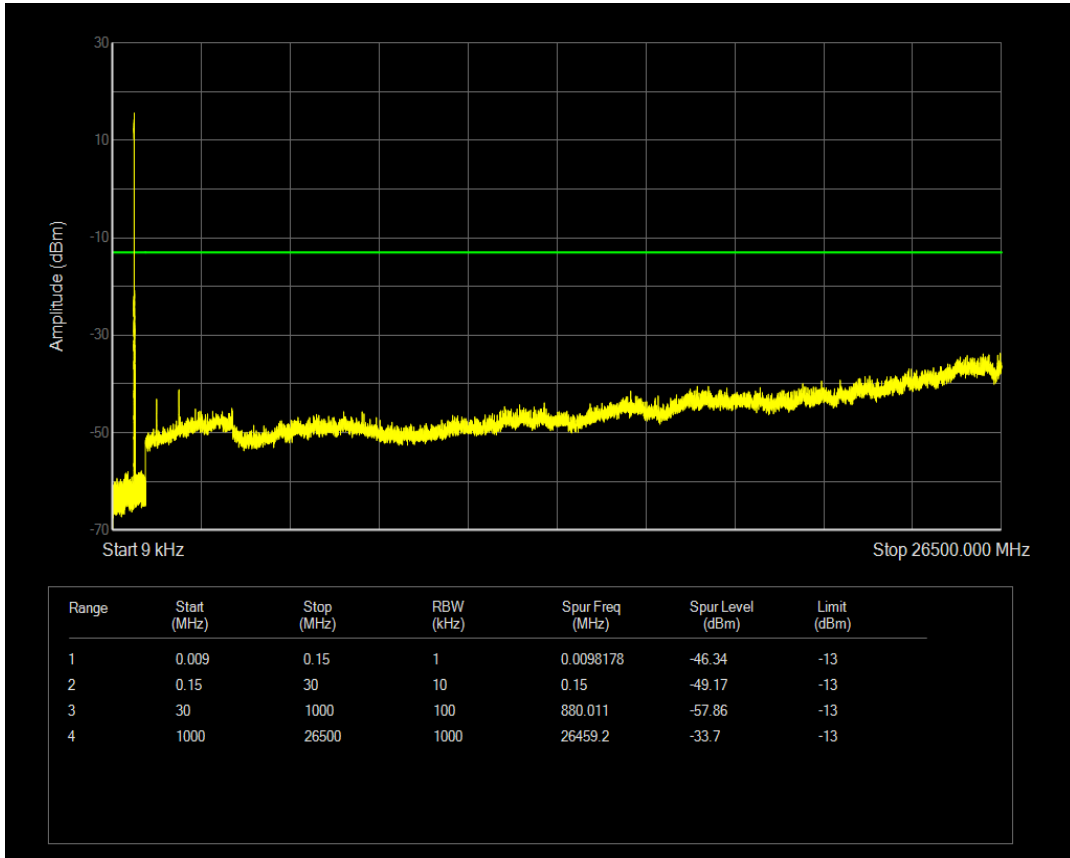

Band71 QAM16 BW=5MHz Channel=133147 RB Size=25 Position=#0

Band71 QPSK BW=5MHz Channel=133297 RB Size=1 Position=#0