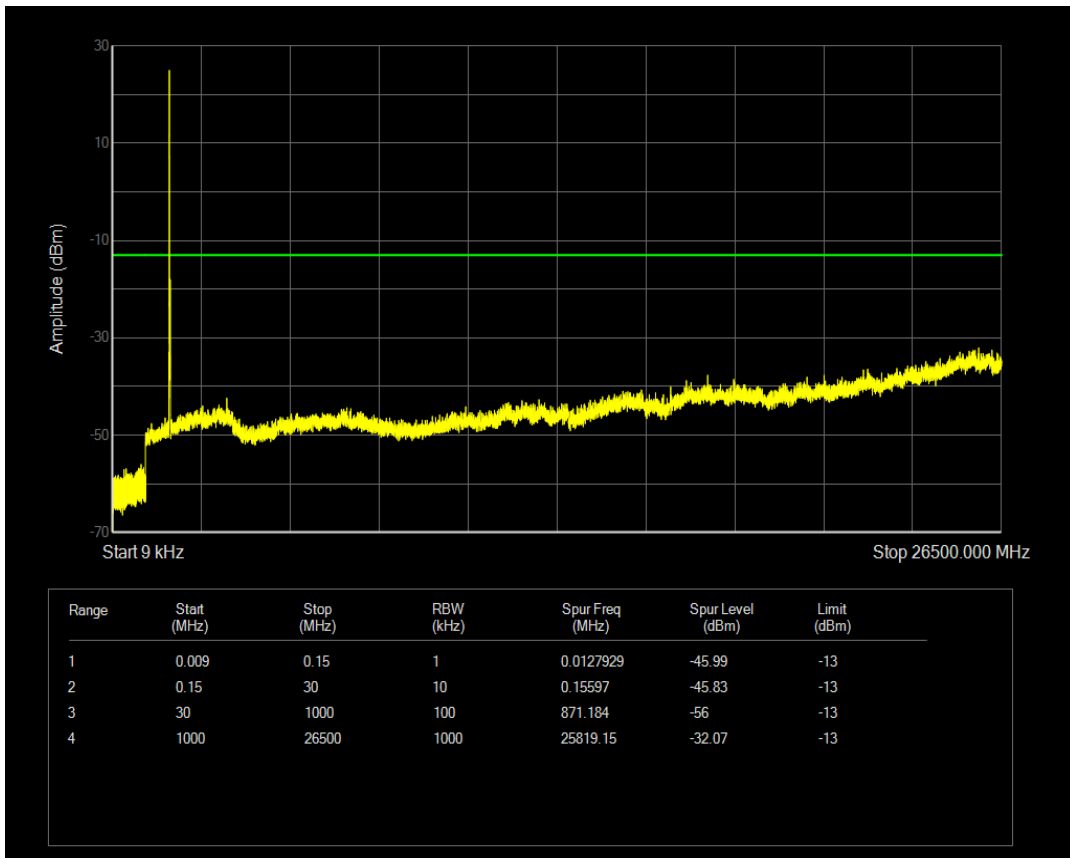

Band66 QAM16 BW=15MHz Channel=132047 RB Size=1 Position=#0

Band66 QAM16 BW=15MHz Channel=132047 RB Size=75 Position=#0