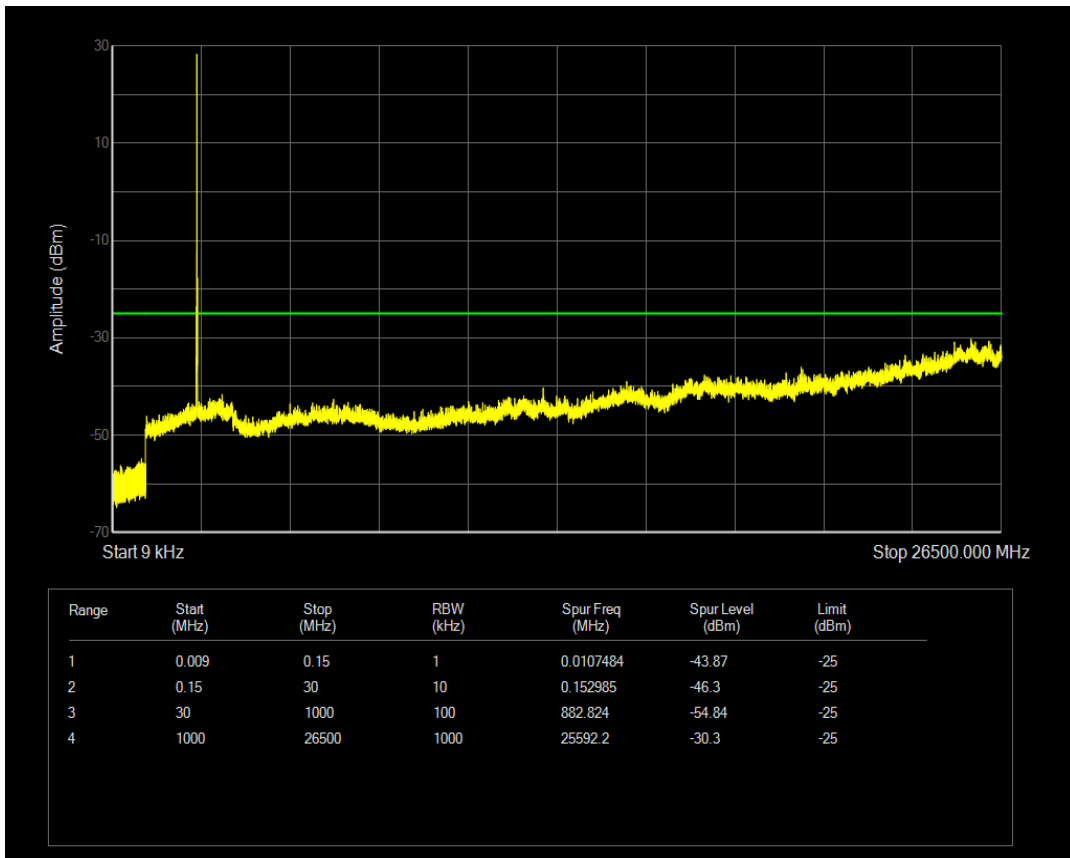

Band7 QAM16 BW=10MHz Channel=21100 RB Size=1 Position=#0

Band7 QAM16 BW=10MHz Channel=21100 RB Size=50 Position=#0