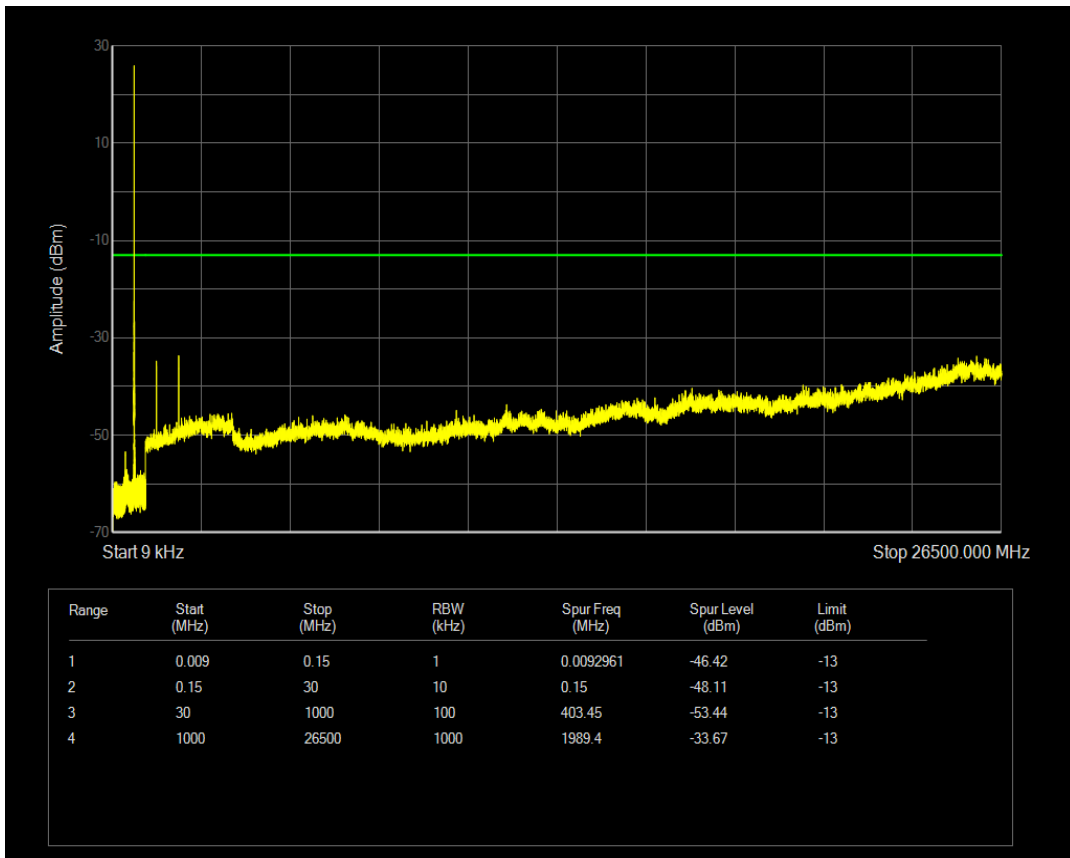

Band71 QAM16 BW=5MHz Channel=133147 RB Size=1 Position=#0

Band71 QAM16 BW=5MHz Channel=133147 RB Size=25 Position=#0