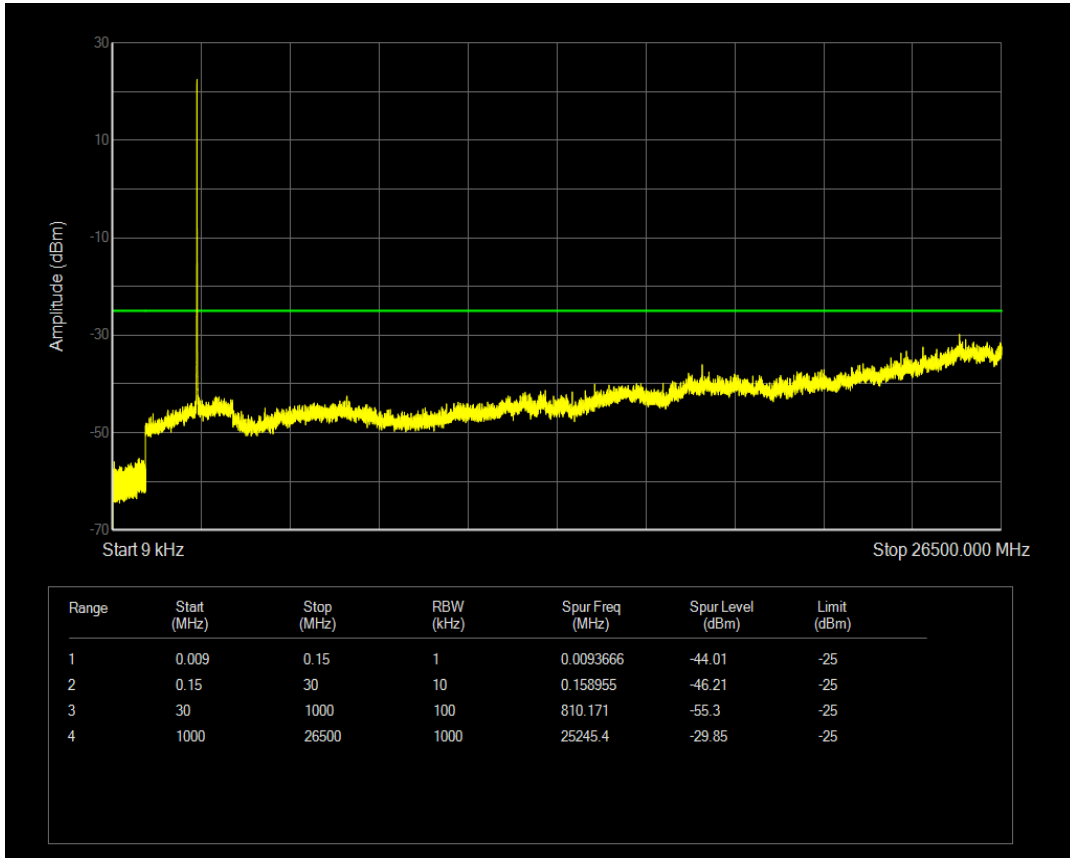

Band7 QAM16 BW=5MHz Channel=20775 RB Size=1 Position=#0

Band7 QAM16 BW=5MHz Channel=20775 RB Size=25 Position=#0

Band7 QPSK BW=5MHz Channel=21100 RB Size=1 Position=#0

Band7 QPSK BW=5MHz Channel=21100 RB Size=25 Position=#0