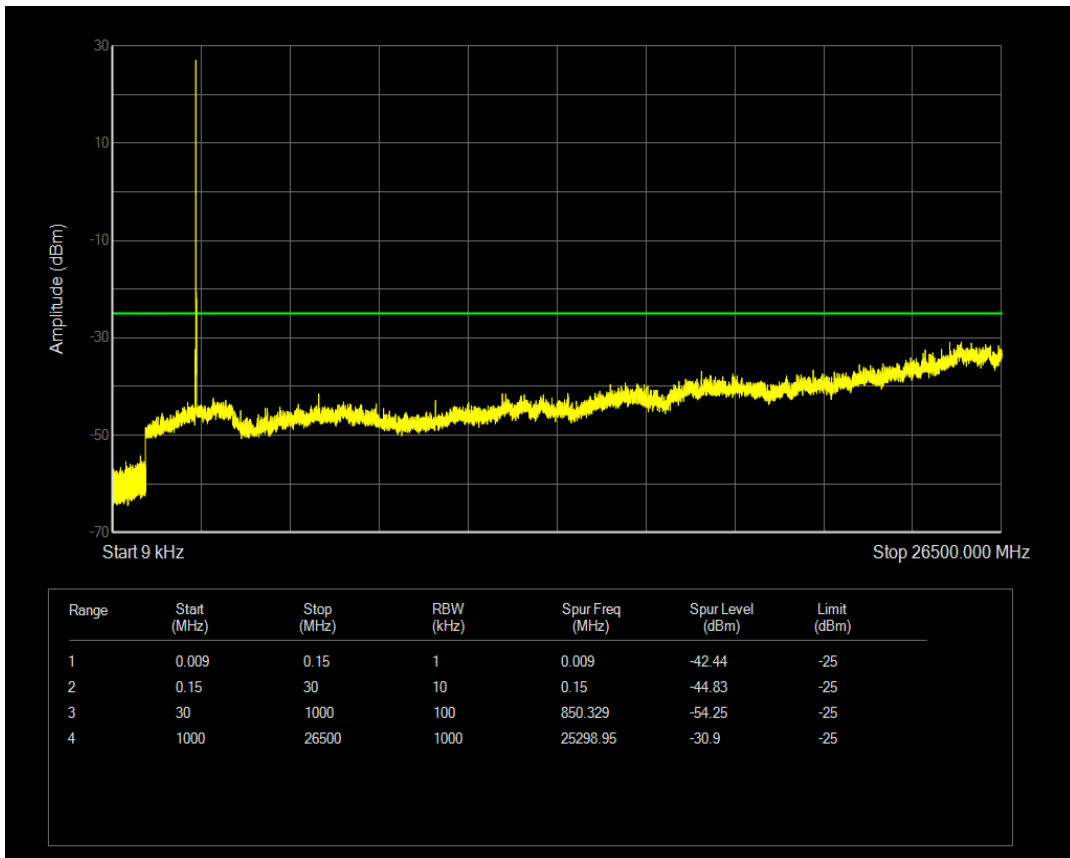

Band7 QAM16 BW=10MHz Channel=20800 RB Size=1 Position=#0

Band7 QAM16 BW=10MHz Channel=20800 RB Size=50 Position=#0