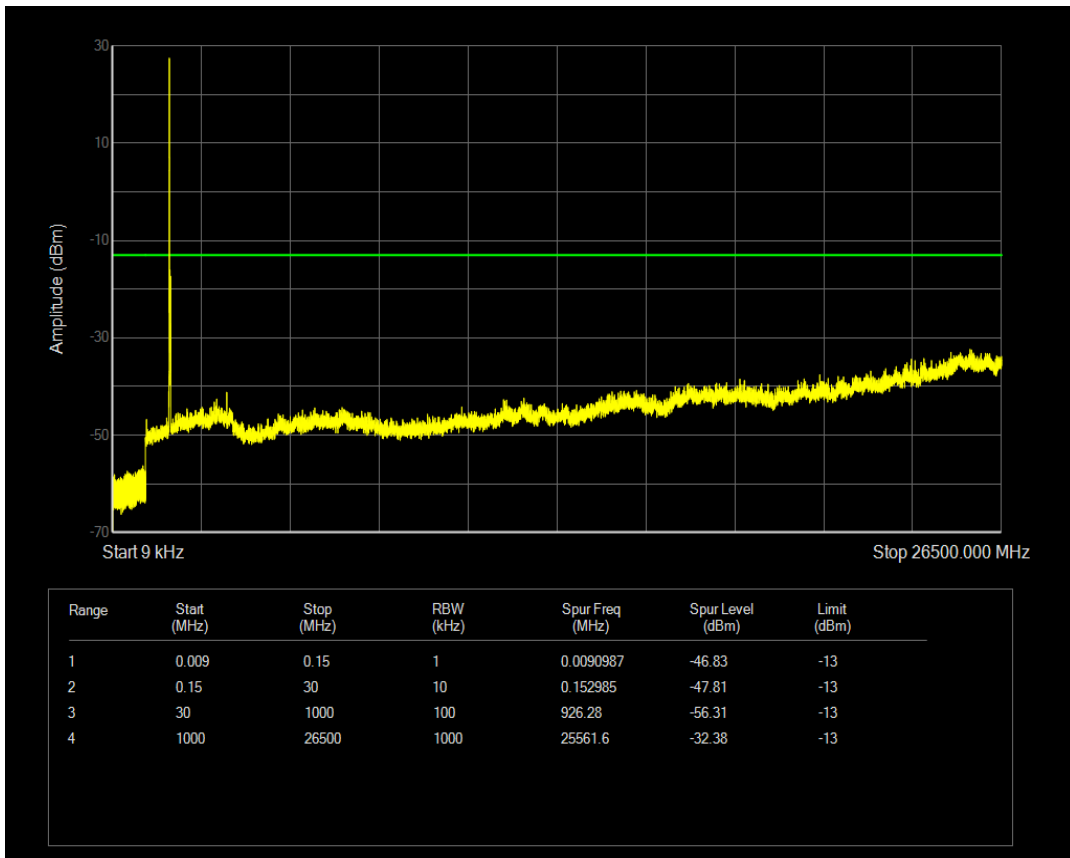

Band66 QPSK BW=20MHz Channel=132072 RB Size=1 Position=#0

Band66 QPSK BW=20MHz Channel=132072 RB Size=100 Position=#0