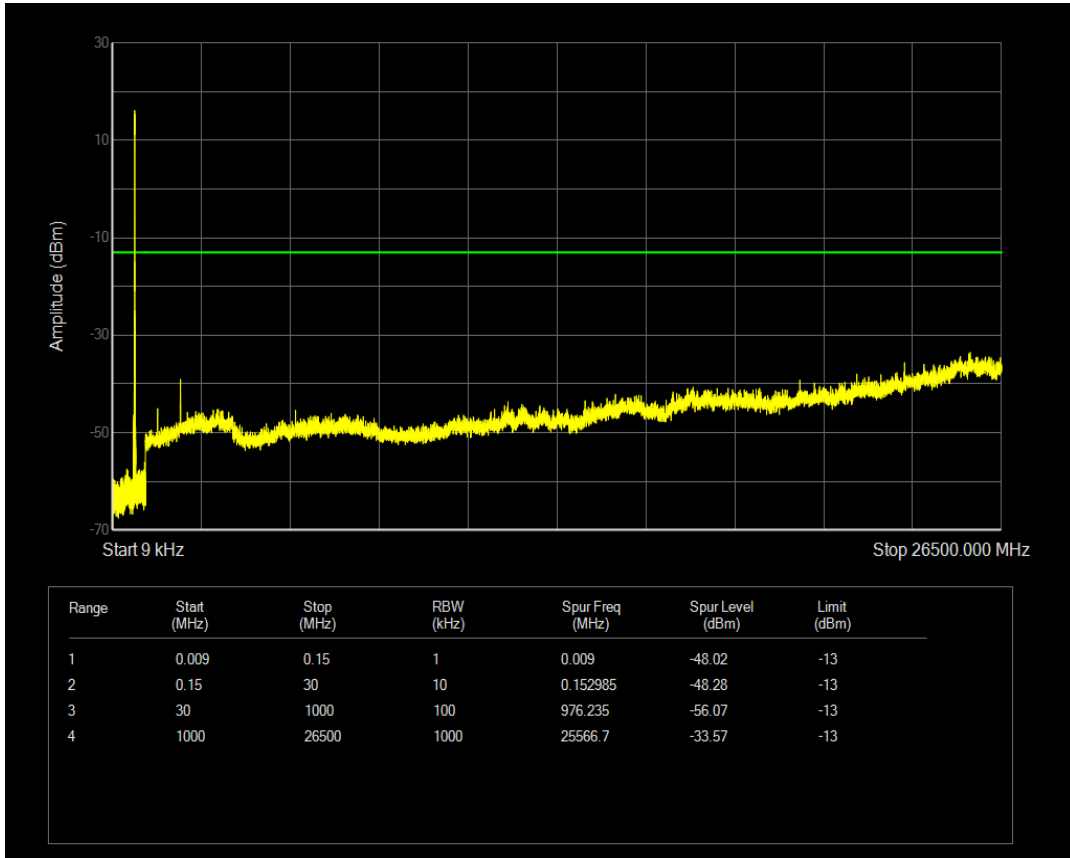

Band71 QAM16 BW=5MHz Channel=133147 RB Size=1 Position=#0

Band71 QAM16 BW=5MHz Channel=133147 RB Size=25 Position=#0

Band71 QPSK BW=5MHz Channel=133297 RB Size=1 Position=#0

Band71 QPSK BW=5MHz Channel=133297 RB Size=25 Position=#0