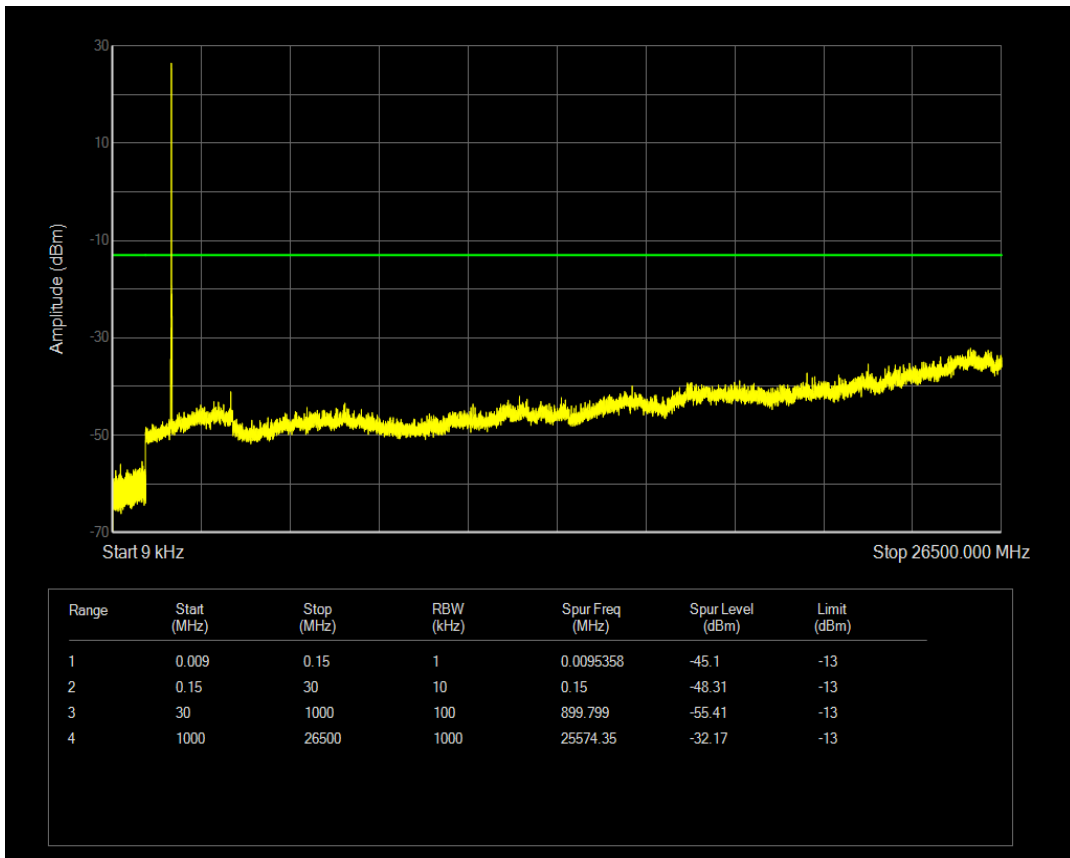

Band66 QAM16 BW=10MHz Channel=132322 RB Size=1 Position=#0

Band66 QAM16 BW=10MHz Channel=132322 RB Size=50 Position=#0

Band66 QPSK BW=10MHz Channel=132622 RB Size=1 Position=#0

Band66 QPSK BW=10MHz Channel=132622 RB Size=50 Position=#0

Band66 QAM16 BW=10MHz Channel=132622 RB Size=1 Position=#0

Band66 QAM16 BW=10MHz Channel=132622 RB Size=50 Position=#0

Band66 QPSK BW=15MHz Channel=132047 RB Size=1 Position=#0

Band66 QPSK BW=15MHz Channel=132047 RB Size=75 Position=#0