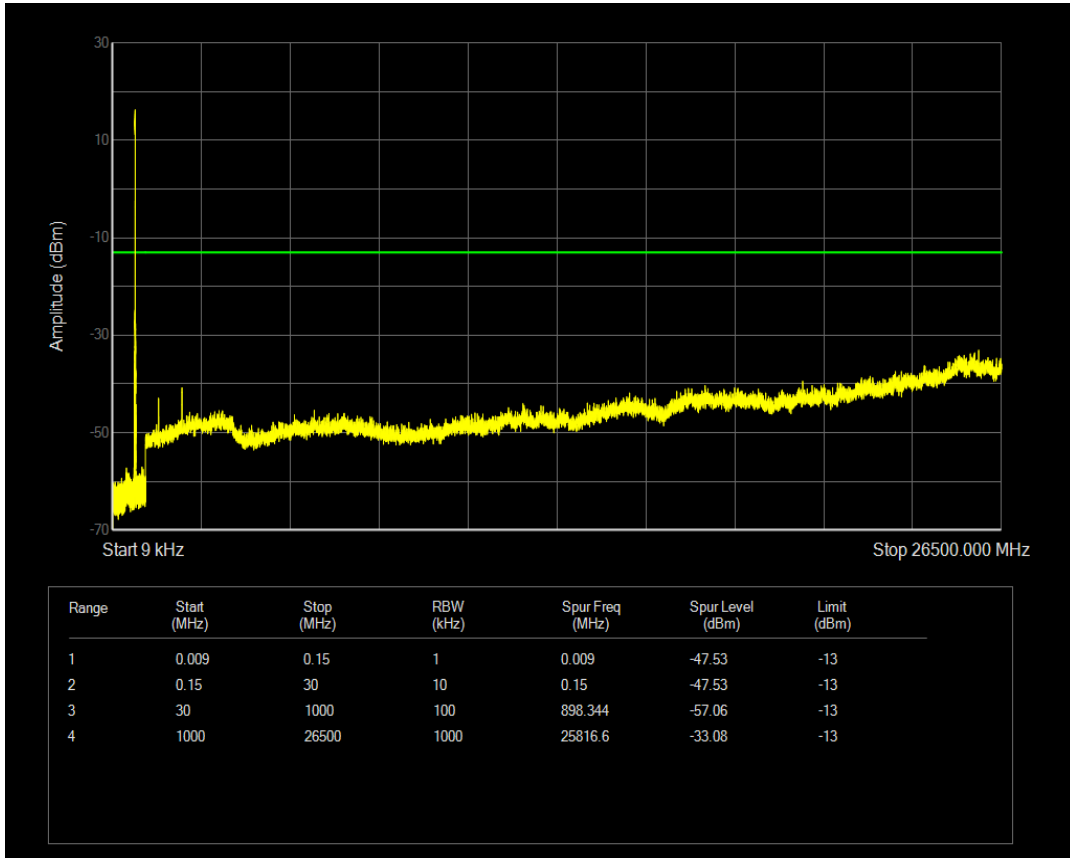

Band71 QAM16 BW=5MHz Channel=133297 RB Size=1 Position=#0

Band71 QAM16 BW=5MHz Channel=133297 RB Size=25 Position=#0

Band71 QPSK BW=5MHz Channel=133447 RB Size=1 Position=#0

Band71 QPSK BW=5MHz Channel=133447 RB Size=25 Position=#0