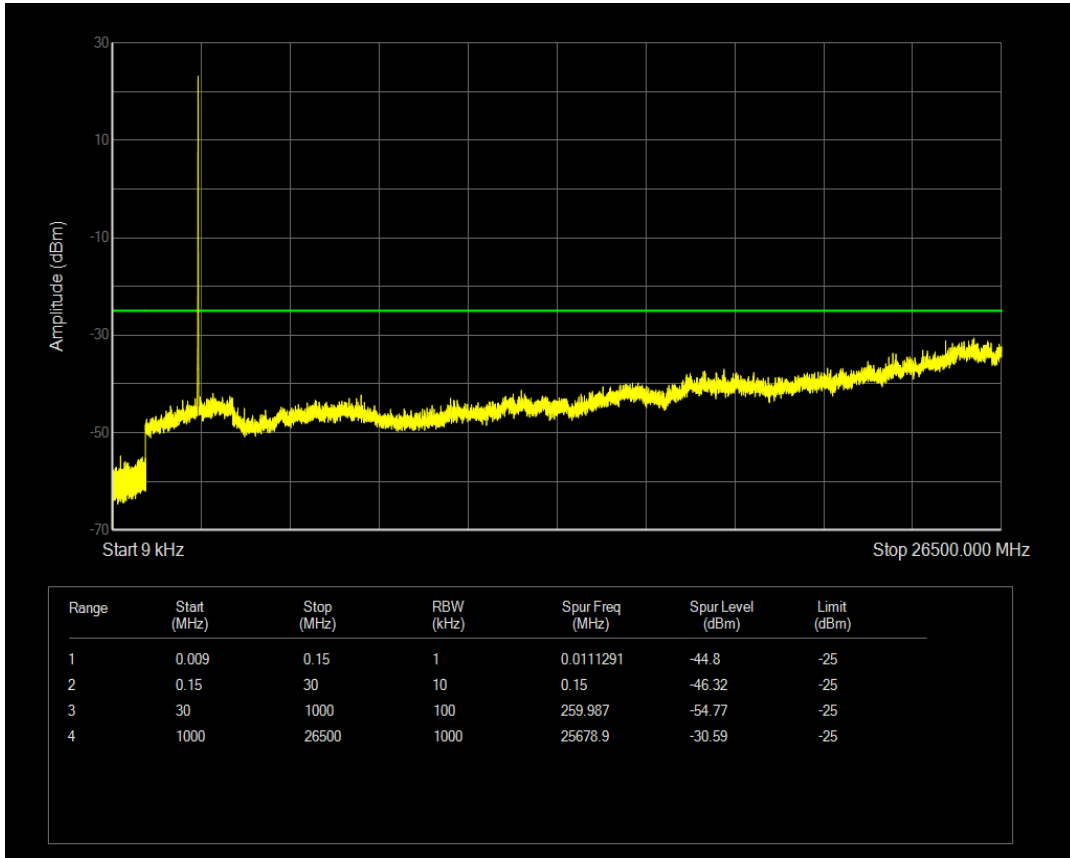

Band7 QAM16 BW=5MHz Channel=21425 RB Size=25 Position=#0

Band7 QPSK BW=10MHz Channel=20800 RB Size=1 Position=#0