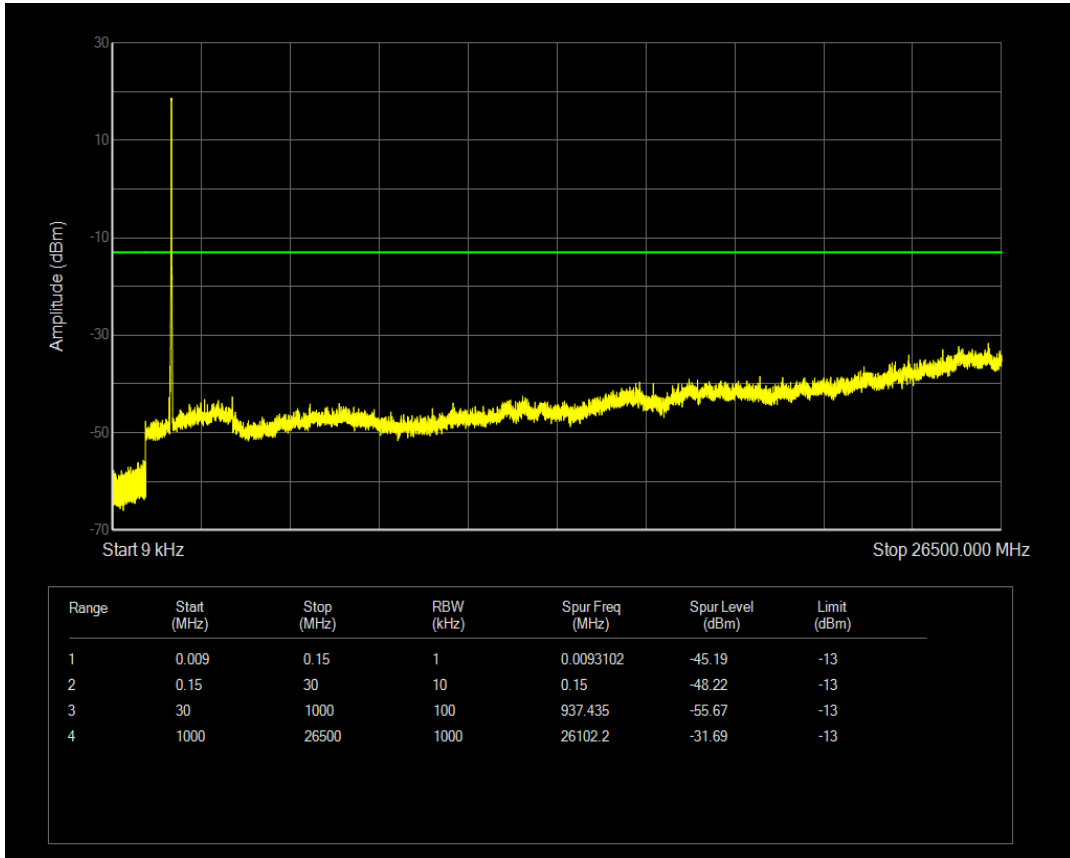

Band66 QAM16 BW=15MHz Channel=132322 RB Size=1 Position=#0

Band66 QAM16 BW=15MHz Channel=132322 RB Size=75 Position=#0

Band66 QPSK BW=15MHz Channel=132597 RB Size=1 Position=#0

Band66 QPSK BW=15MHz Channel=132597 RB Size=75 Position=#0

Band66 QAM16 BW=15MHz Channel=132597 RB Size=1 Position=#0

Band66 QAM16 BW=15MHz Channel=132597 RB Size=75 Position=#0

Band66 QPSK BW=20MHz Channel=132072 RB Size=1 Position=#0

Band66 QPSK BW=20MHz Channel=132072 RB Size=100 Position=#0