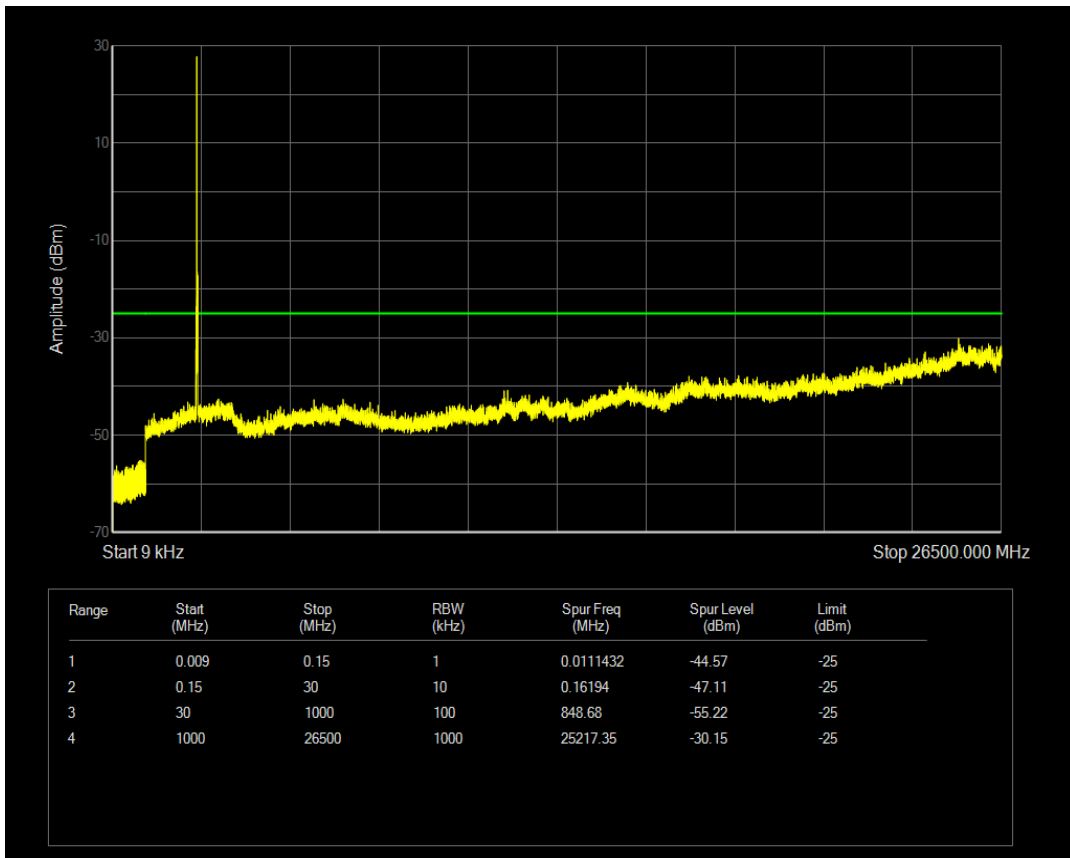

Band7 QAM16 BW=15MHz Channel=21100 RB Size=1 Position=#0

Band7 QAM16 BW=15MHz Channel=21100 RB Size=75 Position=#0