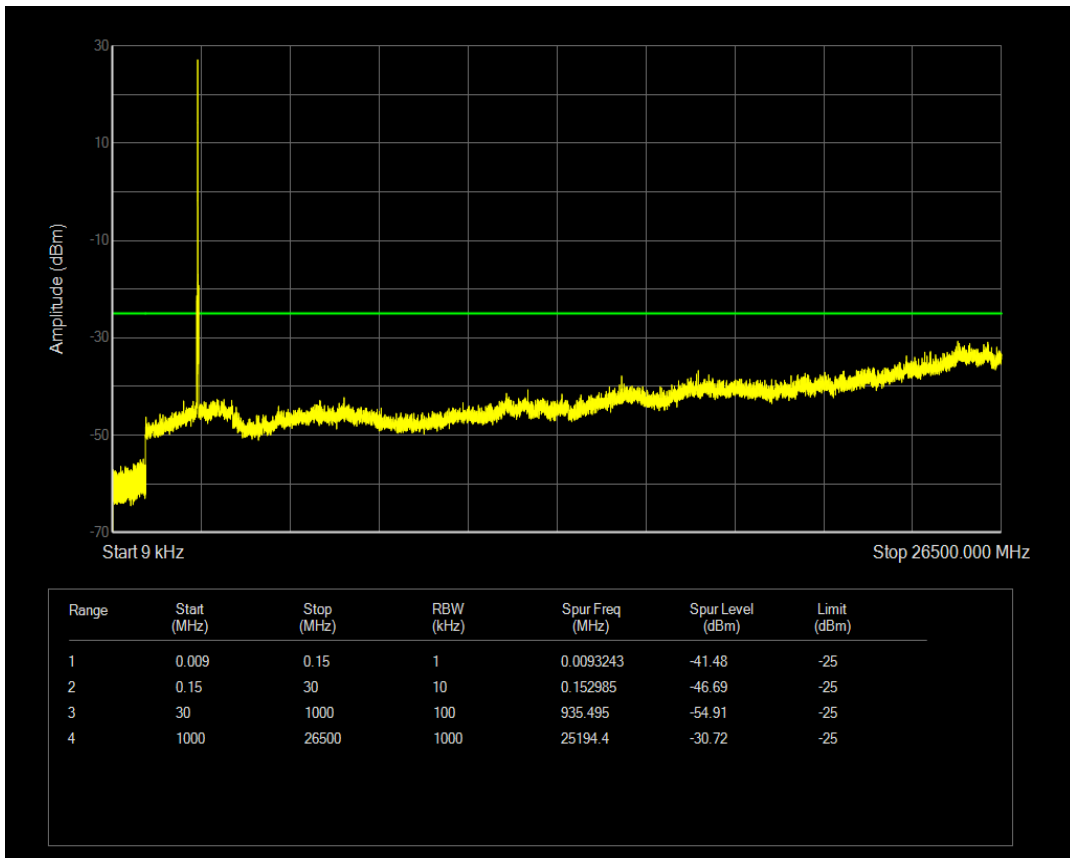

Band7 QAM16 BW=15MHz Channel=21375 RB Size=1 Position=#0

Band7 QAM16 BW=15MHz Channel=21375 RB Size=75 Position=#0