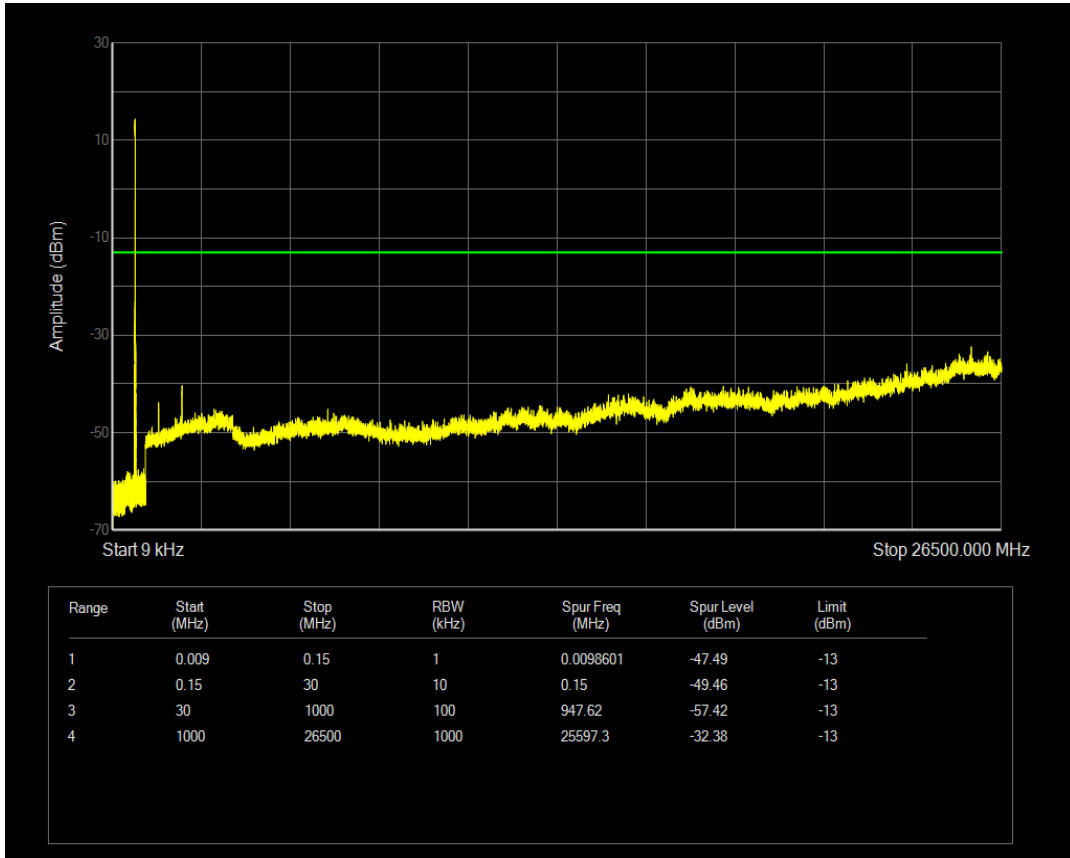

Band71 QAM16 BW=5MHz Channel=133447 RB Size=25 Position=#0

Band71 QPSK BW=10MHz Channel=133172 RB Size=1 Position=#0