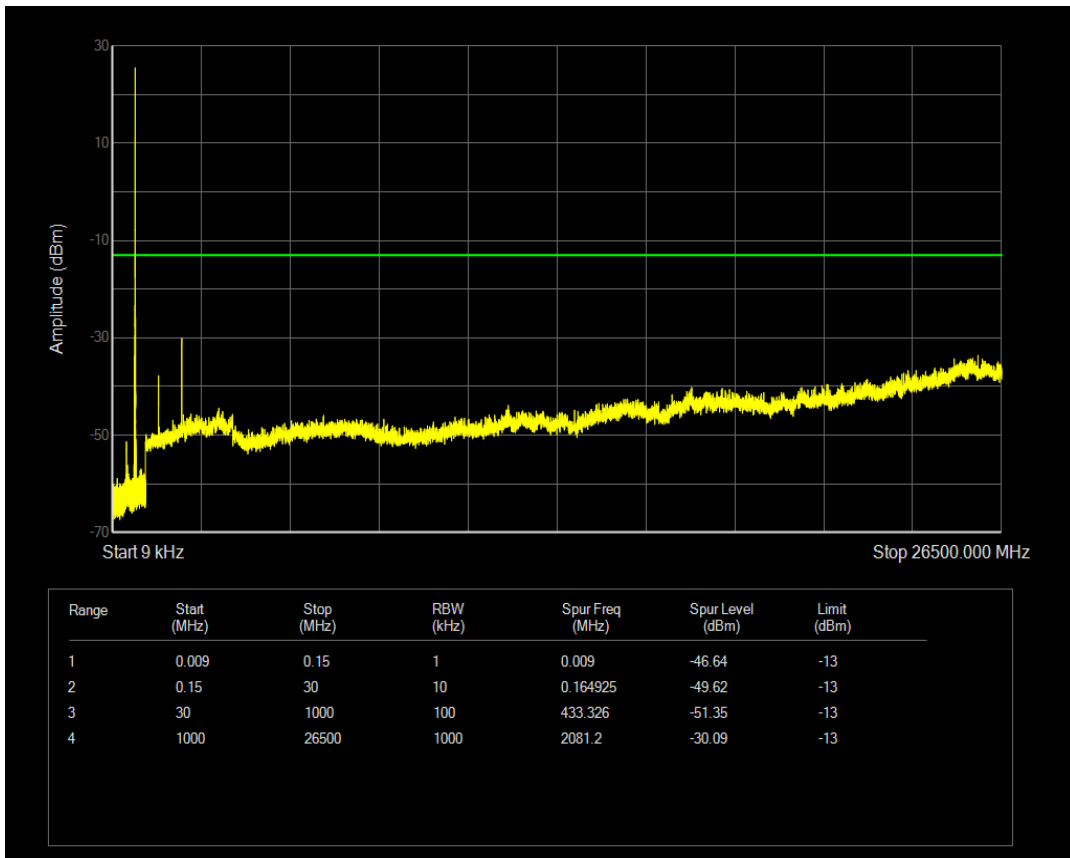

Band71 QPSK BW=5MHz Channel=133447 RB Size=1 Position=#0

Band71 QPSK BW=5MHz Channel=133447 RB Size=25 Position=#0