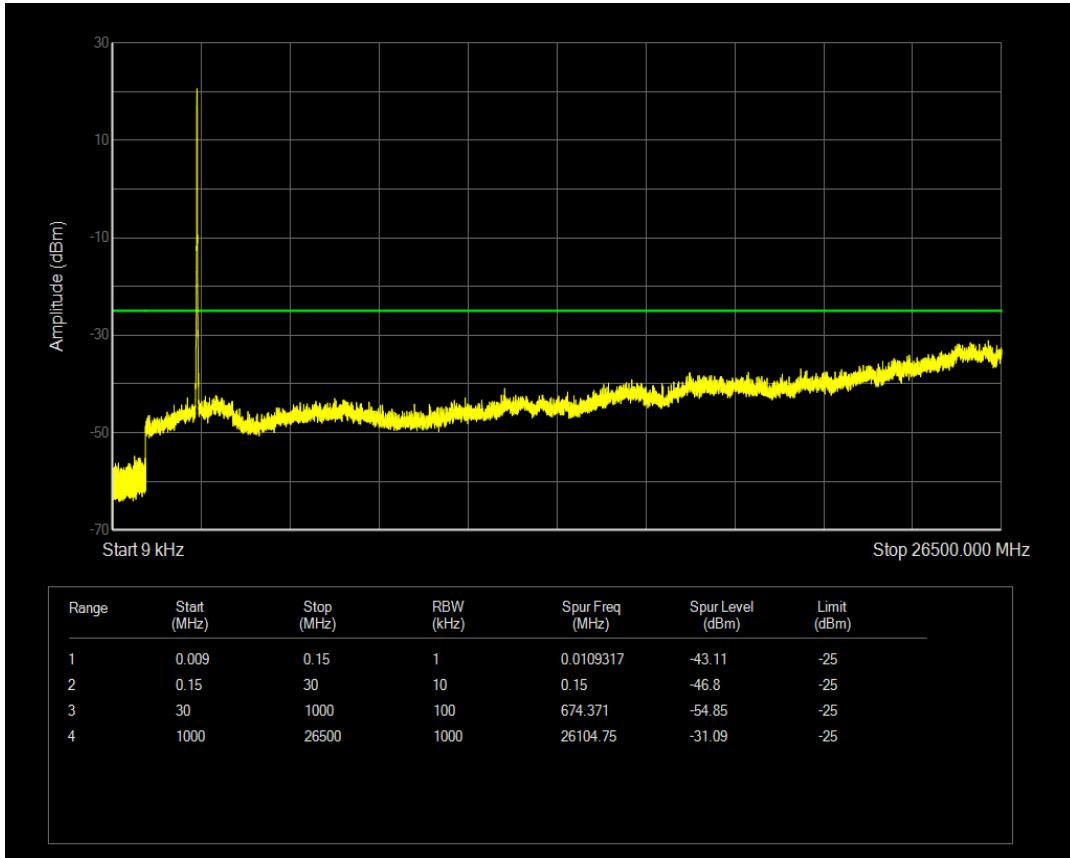

Band7 QAM16 BW=15MHz Channel=20825 RB Size=1 Position=#0

Band7 QAM16 BW=15MHz Channel=20825 RB Size=75 Position=#0

Band7 QPSK BW=15MHz Channel=21100 RB Size=1 Position=#0

Band7 QPSK BW=15MHz Channel=21100 RB Size=75 Position=#0