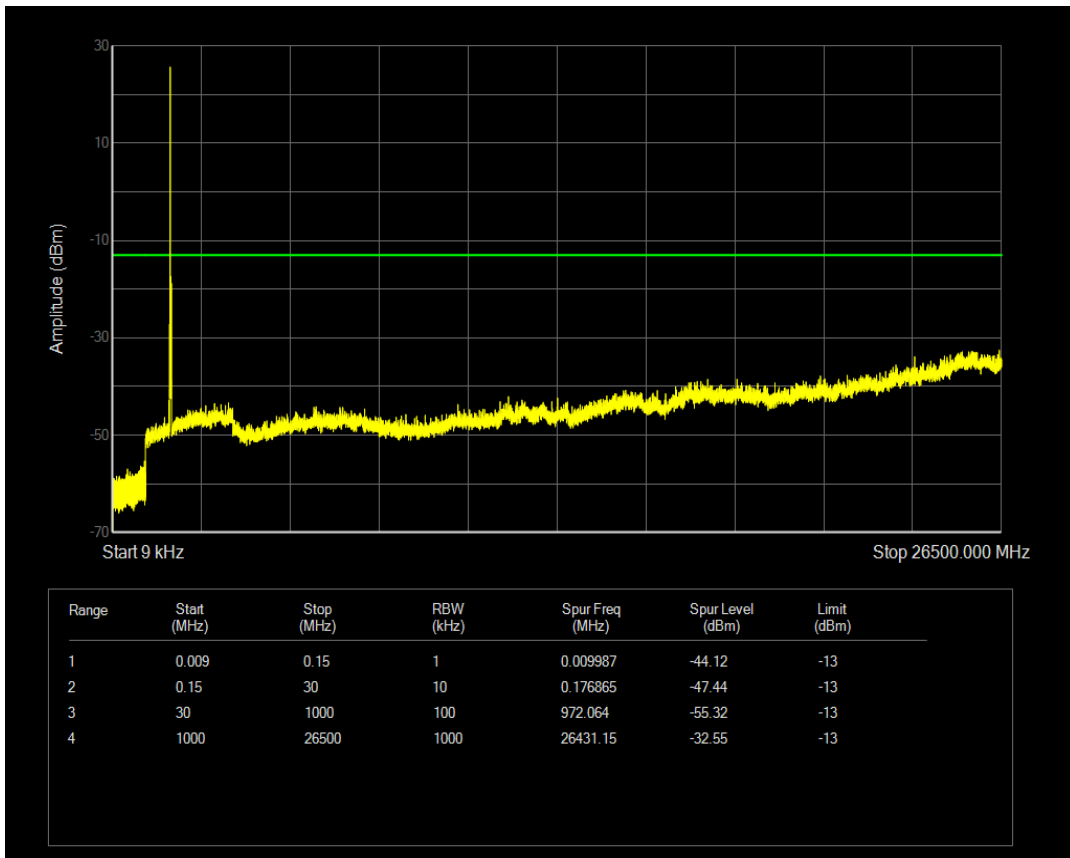

Band66 QAM16 BW=20MHz Channel=132322 RB Size=1 Position=#0

Band66 QAM16 BW=20MHz Channel=132322 RB Size=100 Position=#0