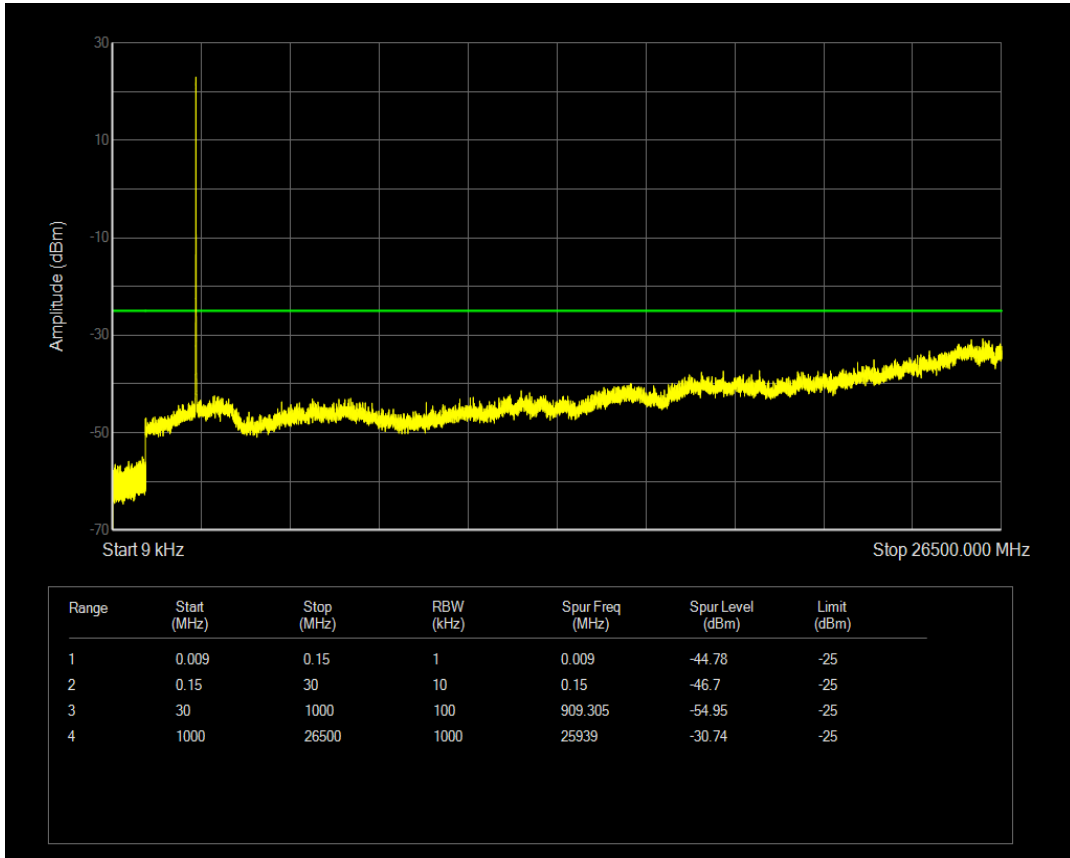

Band7 QAM16 BW=5MHz Channel=20775 RB Size=25 Position=#0

Band7 QPSK BW=5MHz Channel=21100 RB Size=1 Position=#0