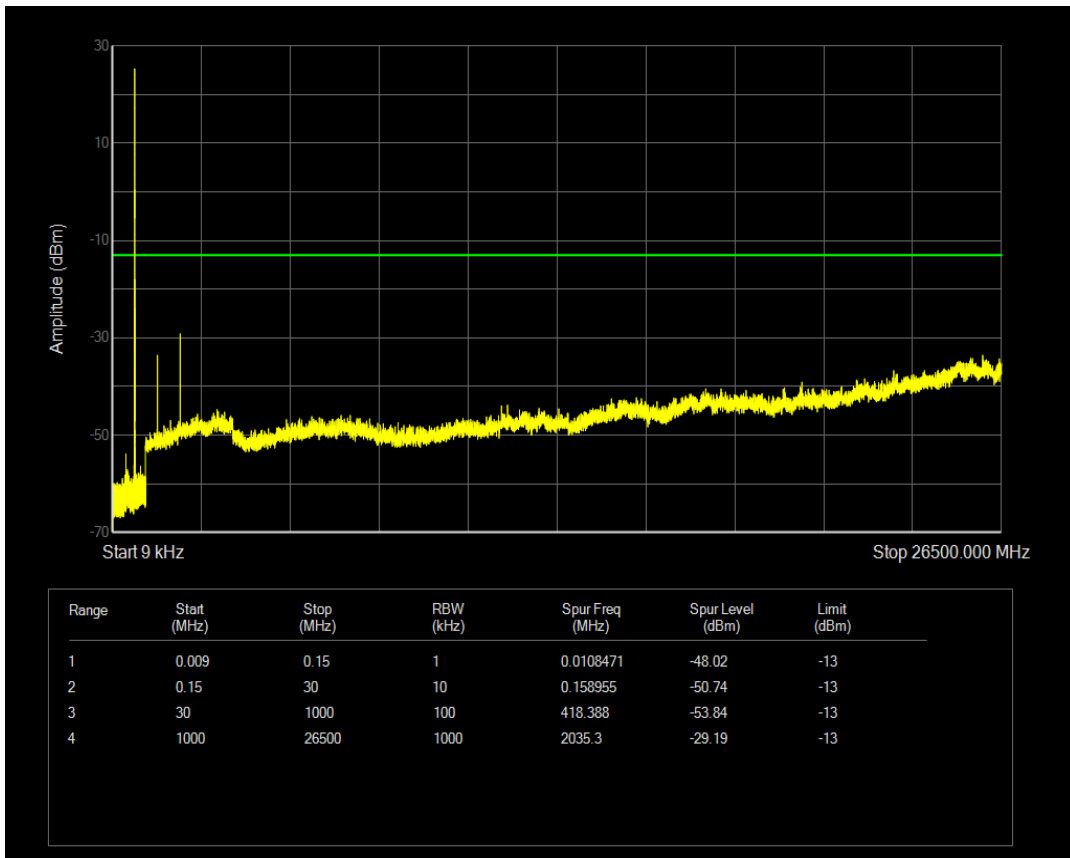

Band71 QAM16 BW=5MHz Channel=133297 RB Size=1 Position=#0

Band71 QAM16 BW=5MHz Channel=133297 RB Size=25 Position=#0