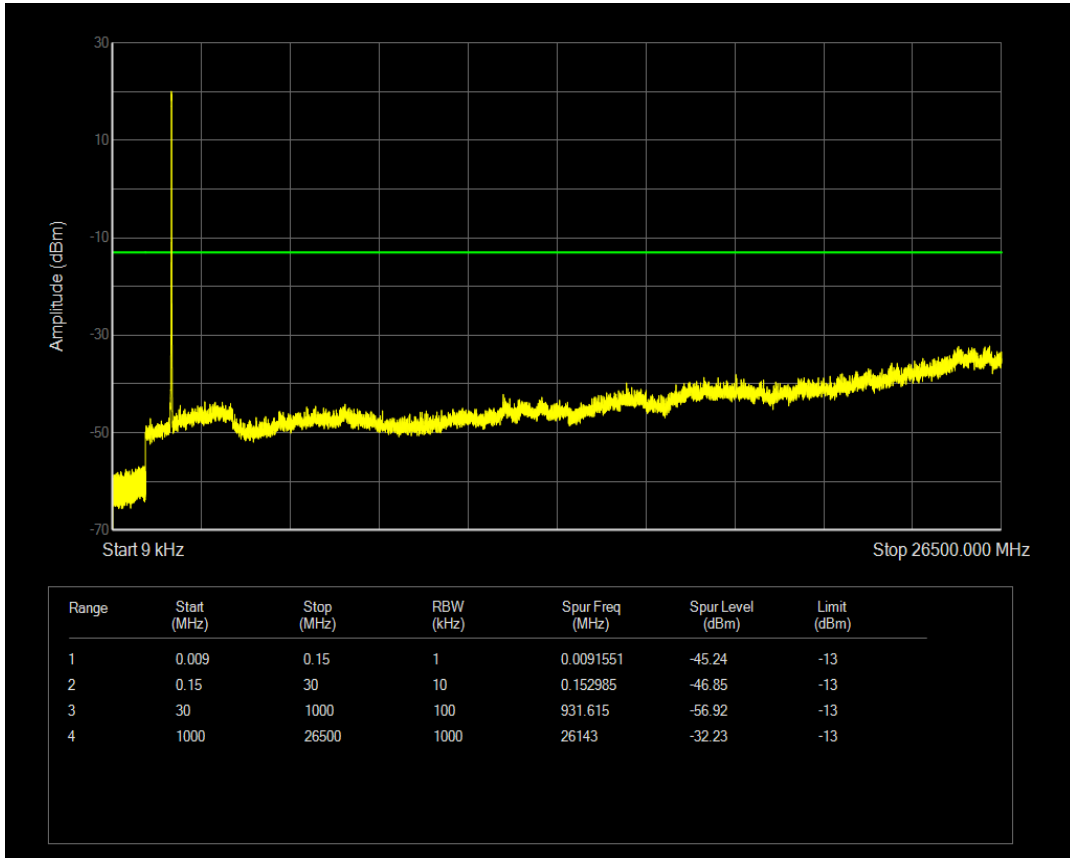

Band66 QAM16 BW=10MHz Channel=132322 RB Size=1 Position=#0

Band66 QAM16 BW=10MHz Channel=132322 RB Size=50 Position=#0

Band66 QPSK BW=10MHz Channel=132622 RB Size=1 Position=#0

Band66 QPSK BW=10MHz Channel=132622 RB Size=50 Position=#0

Band66 QAM16 BW=10MHz Channel=132622 RB Size=1 Position=#0

Band66 QAM16 BW=10MHz Channel=132622 RB Size=50 Position=#0

Band66 QPSK BW=15MHz Channel=132047 RB Size=1 Position=#0

Band66 QPSK BW=15MHz Channel=132047 RB Size=75 Position=#0