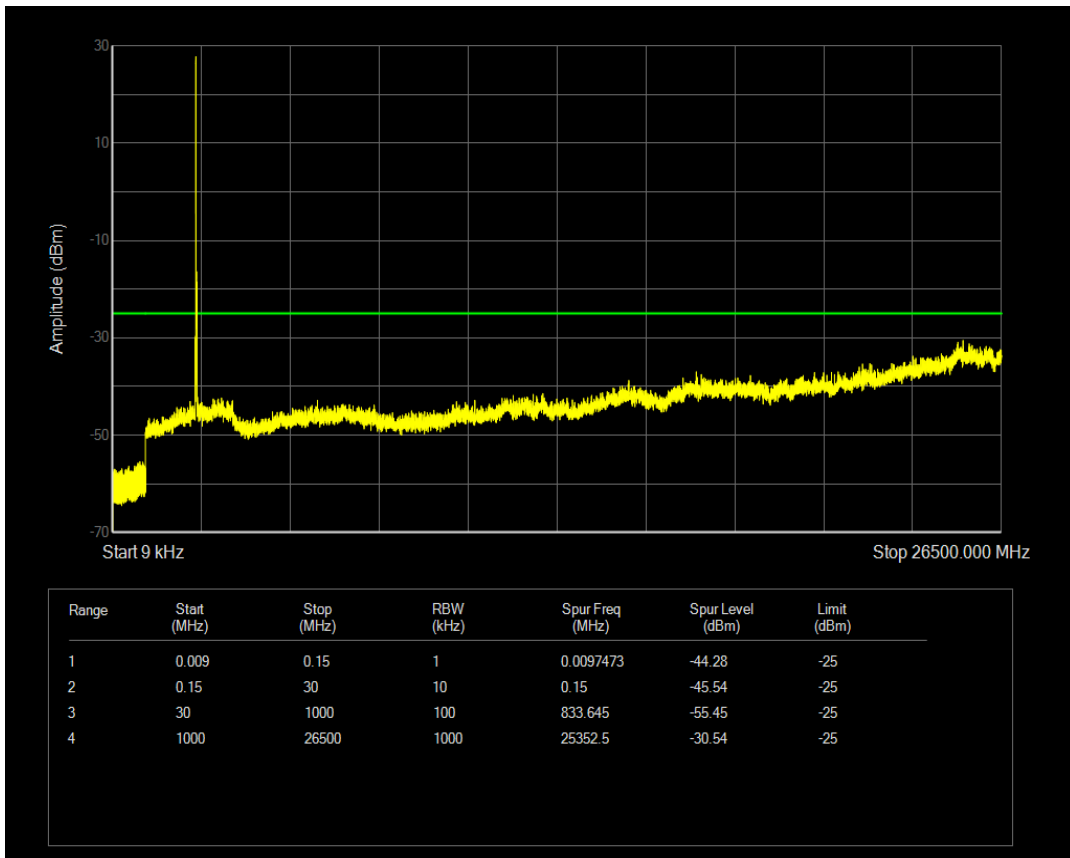

Band7 QPSK BW=20MHz Channel=20850 RB Size=1 Position=#0

Band7 QPSK BW=20MHz Channel=20850 RB Size=100 Position=#0