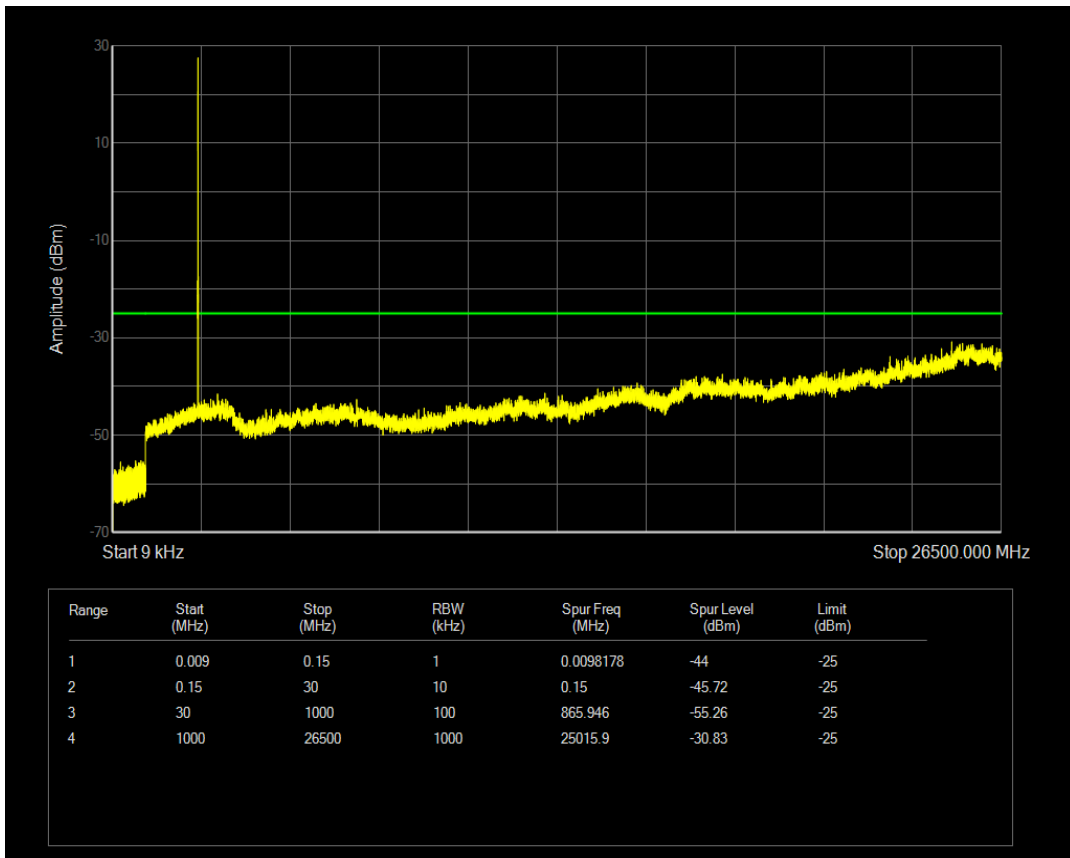

Band7 QAM16 BW=5MHz Channel=21425 RB Size=1 Position=#0

Band7 QAM16 BW=5MHz Channel=21425 RB Size=25 Position=#0