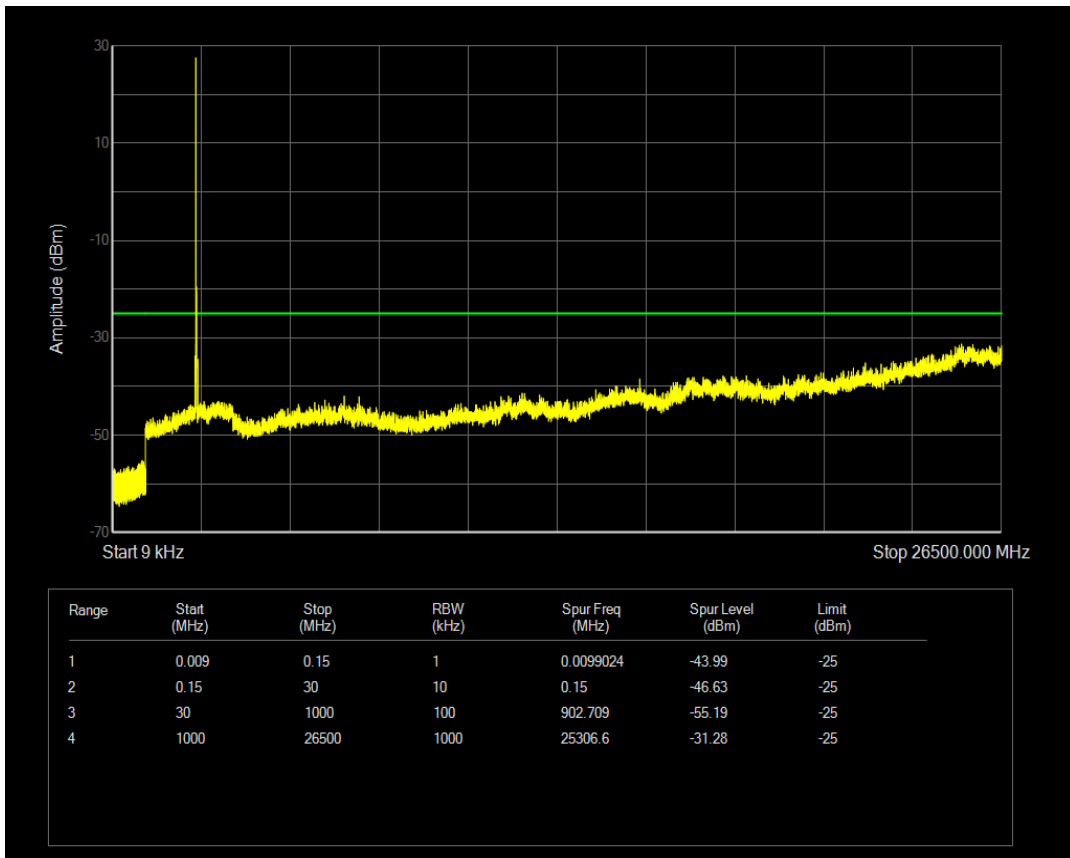

Band7 QPSK BW=10MHz Channel=20800 RB Size=1 Position=#0

Band7 QPSK BW=10MHz Channel=20800 RB Size=50 Position=#0