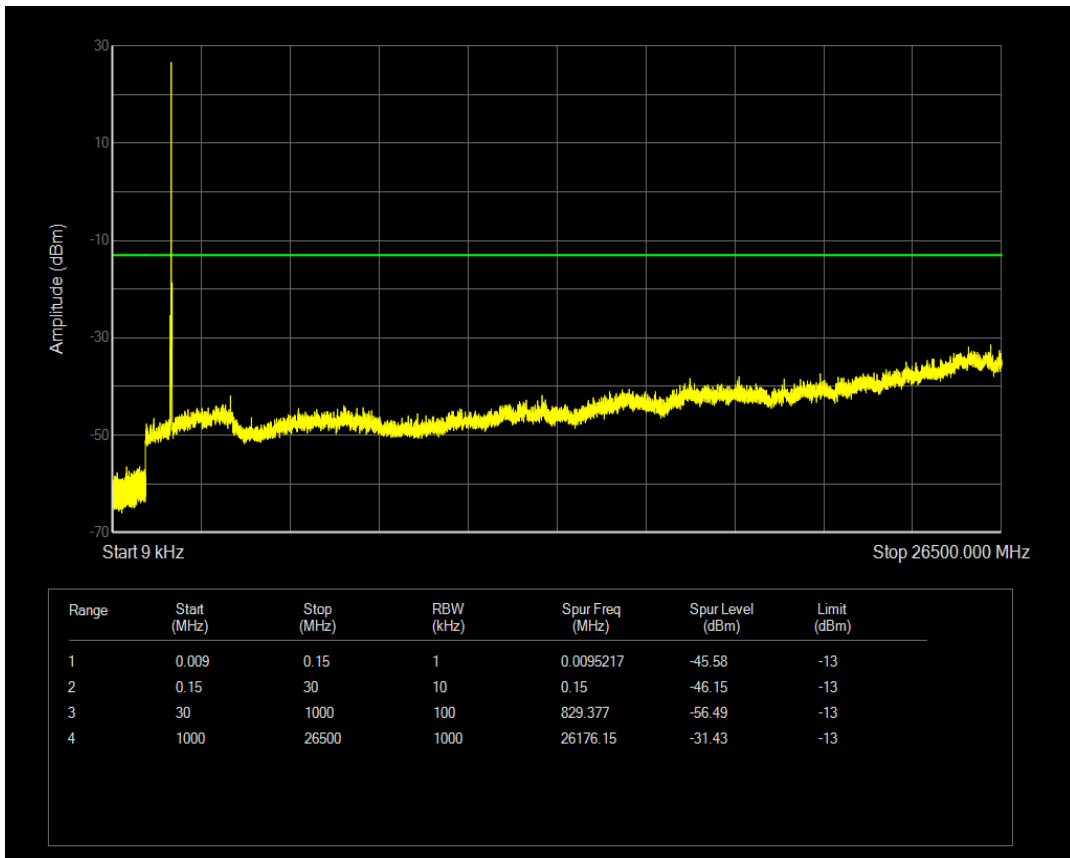

Band66 QAM16 BW=15MHz Channel=132597 RB Size=1 Position=#0

Band66 QAM16 BW=15MHz Channel=132597 RB Size=75 Position=#0