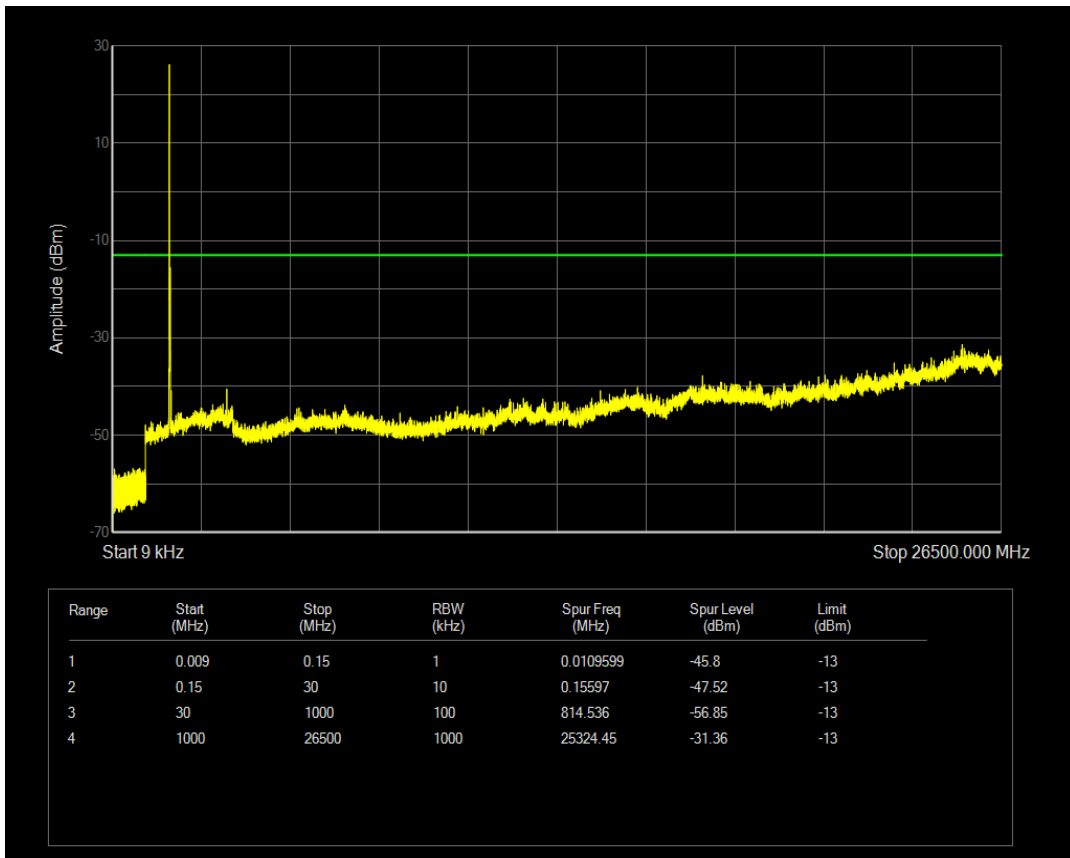

Band66 QAM16 BW=10MHz Channel=132322 RB Size=1 Position=#0

Band66 QAM16 BW=10MHz Channel=132322 RB Size=50 Position=#0

Band66 QPSK BW=10MHz Channel=132622 RB Size=1 Position=#0

Band66 QPSK BW=10MHz Channel=132622 RB Size=50 Position=#0

Band66 QAM16 BW=10MHz Channel=132622 RB Size=1 Position=#0

Band66 QAM16 BW=10MHz Channel=132622 RB Size=50 Position=#0

Band66 QPSK BW=15MHz Channel=132047 RB Size=1 Position=#0

Band66 QPSK BW=15MHz Channel=132047 RB Size=75 Position=#0