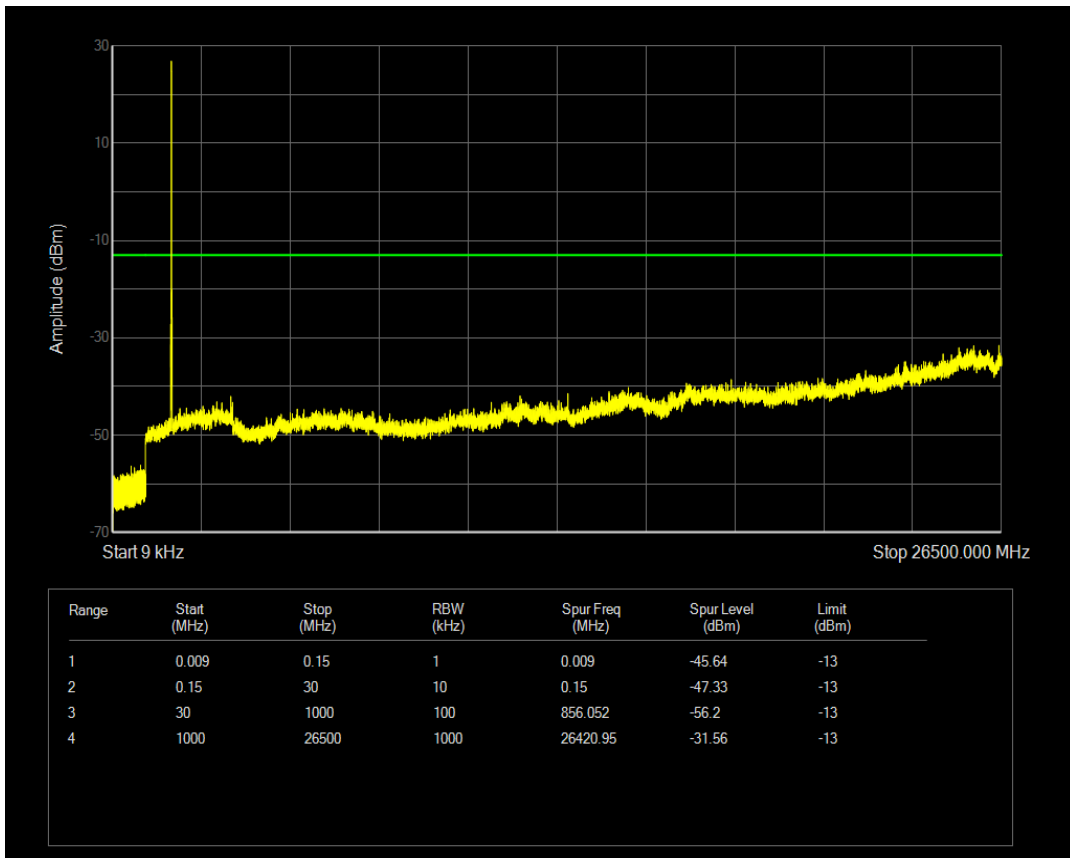

Band66 QAM16 BW=10MHz Channel=132322 RB Size=1 Position=#0

Band66 QAM16 BW=10MHz Channel=132322 RB Size=50 Position=#0

Band66 QPSK BW=10MHz Channel=132622 RB Size=1 Position=#0

Band66 QPSK BW=10MHz Channel=132622 RB Size=50 Position=#0