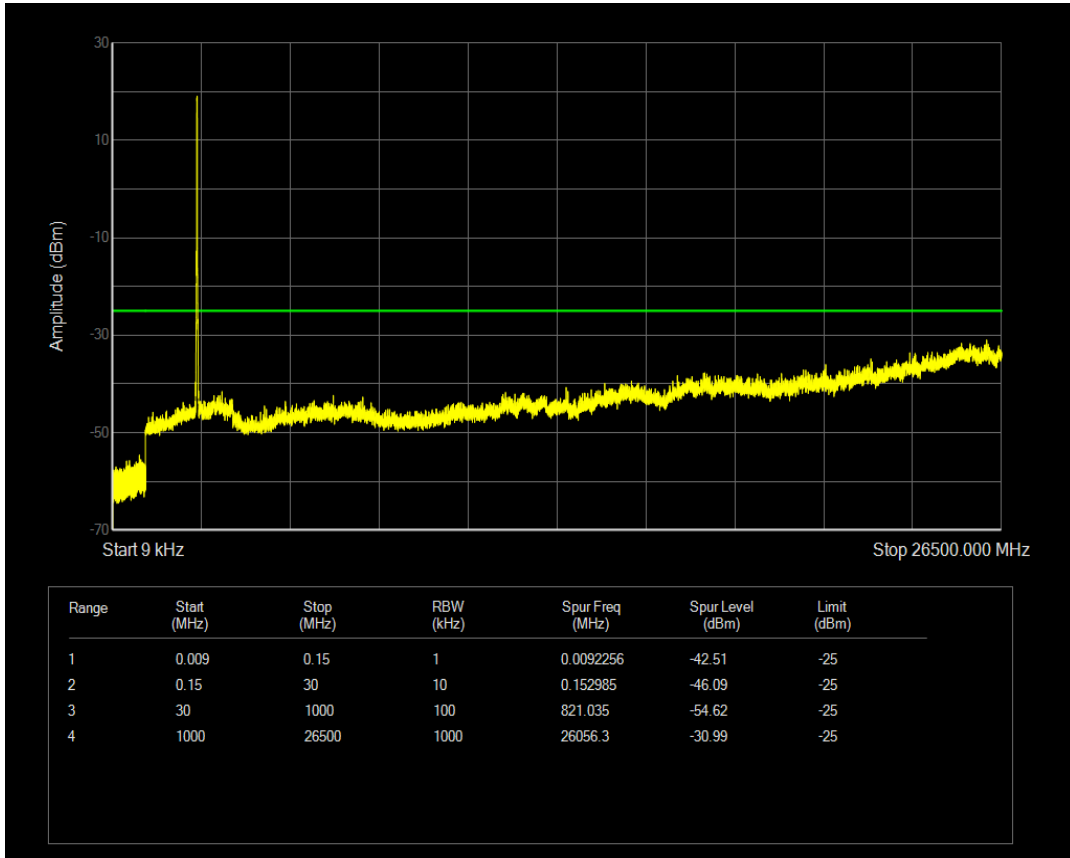

Band7 QAM16 BW=15MHz Channel=21100 RB Size=75 Position=#0

Band7 QPSK BW=15MHz Channel=21375 RB Size=1 Position=#0