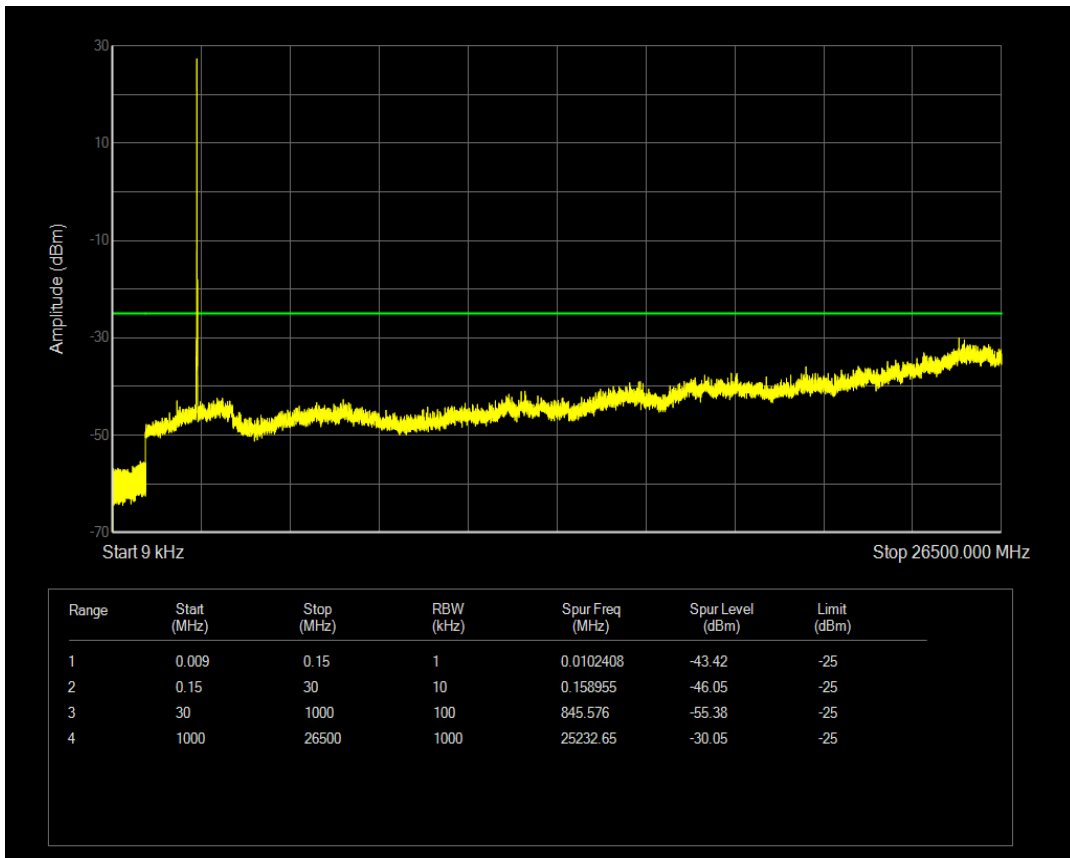

Band7 QAM16 BW=5MHz Channel=21425 RB Size=1 Position=#0

Band7 QAM16 BW=5MHz Channel=21425 RB Size=25 Position=#0

Band7 QPSK BW=10MHz Channel=20800 RB Size=1 Position=#0

Band7 QPSK BW=10MHz Channel=20800 RB Size=50 Position=#0

Band7 QAM16 BW=10MHz Channel=20800 RB Size=1 Position=#0

Band7 QAM16 BW=10MHz Channel=20800 RB Size=50 Position=#0

Band7 QPSK BW=10MHz Channel=21100 RB Size=1 Position=#0

Band7 QPSK BW=10MHz Channel=21100 RB Size=50 Position=#0