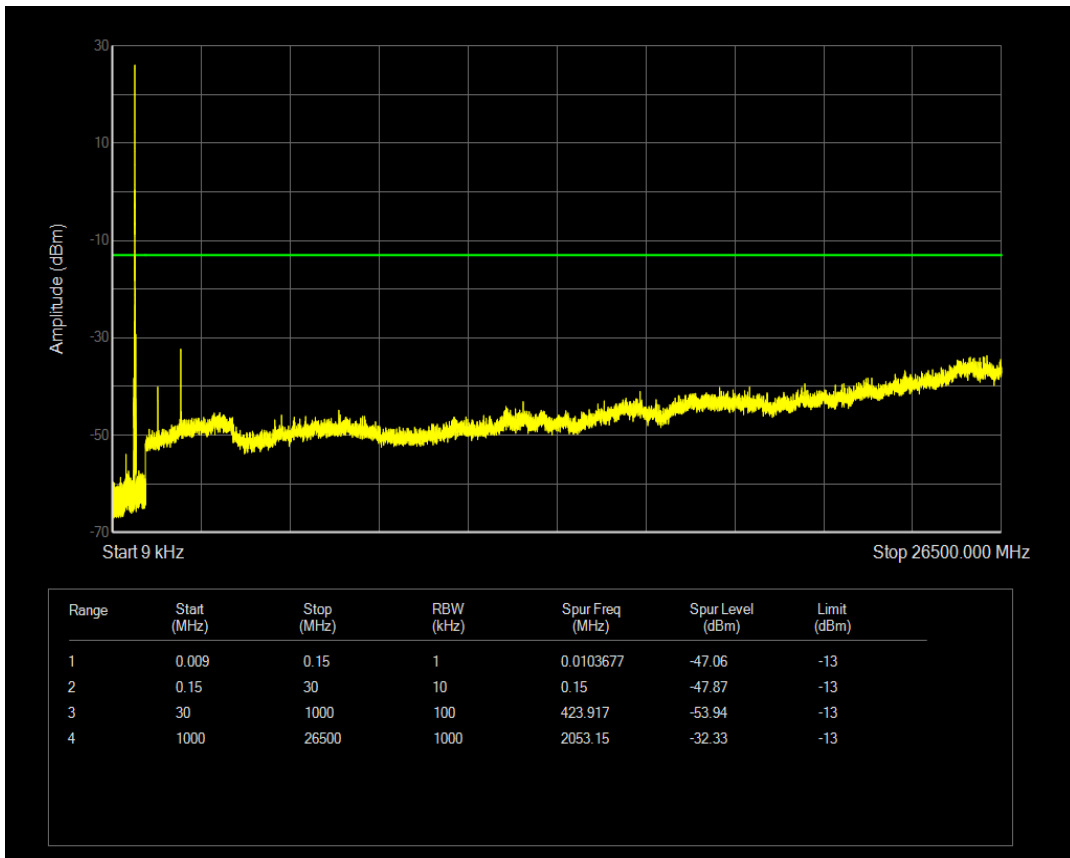

Band71 QAM16 BW=15MHz Channel=133397 RB Size=1 Position=#0

Band71 QAM16 BW=15MHz Channel=133397 RB Size=75 Position=#0