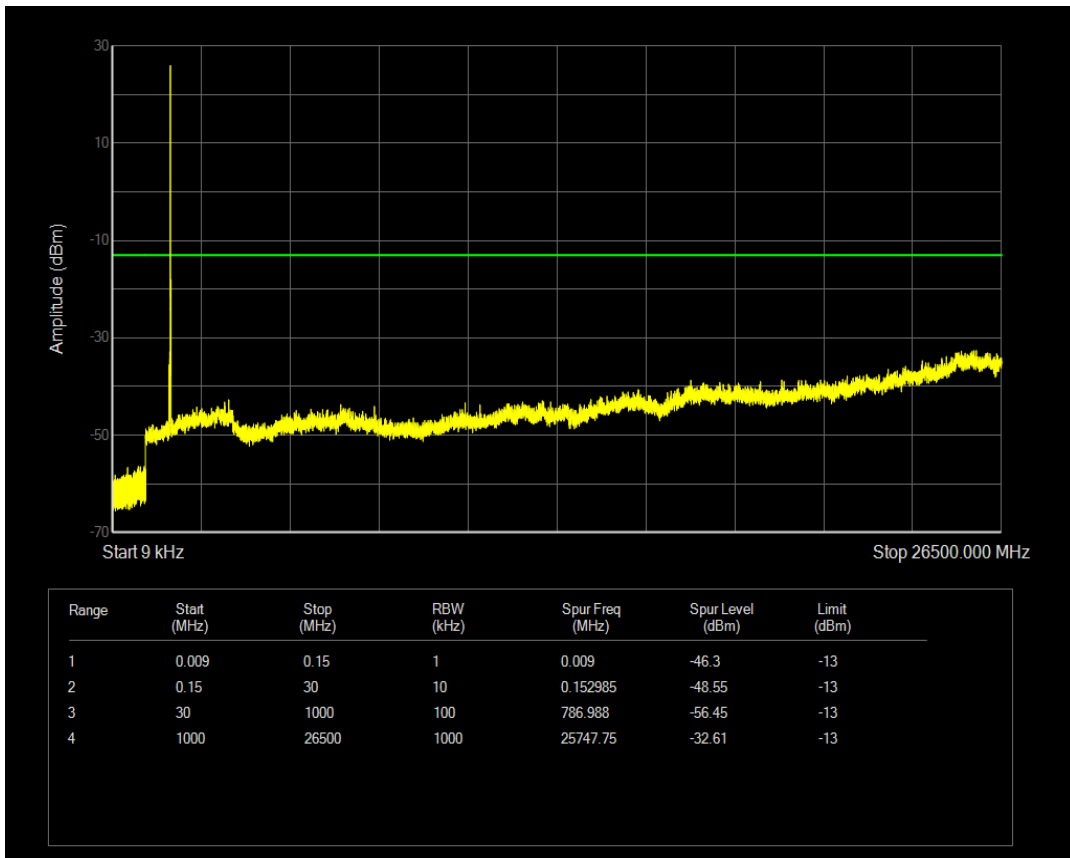

Band66 QAM16 BW=10MHz Channel=132322 RB Size=1 Position=#0

Band66 QAM16 BW=10MHz Channel=132322 RB Size=50 Position=#0

Band66 QPSK BW=10MHz Channel=132622 RB Size=1 Position=#0

Band66 QPSK BW=10MHz Channel=132622 RB Size=50 Position=#0

Band66 QAM16 BW=10MHz Channel=132622 RB Size=1 Position=#0

Band66 QAM16 BW=10MHz Channel=132622 RB Size=50 Position=#0

Band66 QPSK BW=15MHz Channel=132047 RB Size=1 Position=#0

Band66 QPSK BW=15MHz Channel=132047 RB Size=75 Position=#0