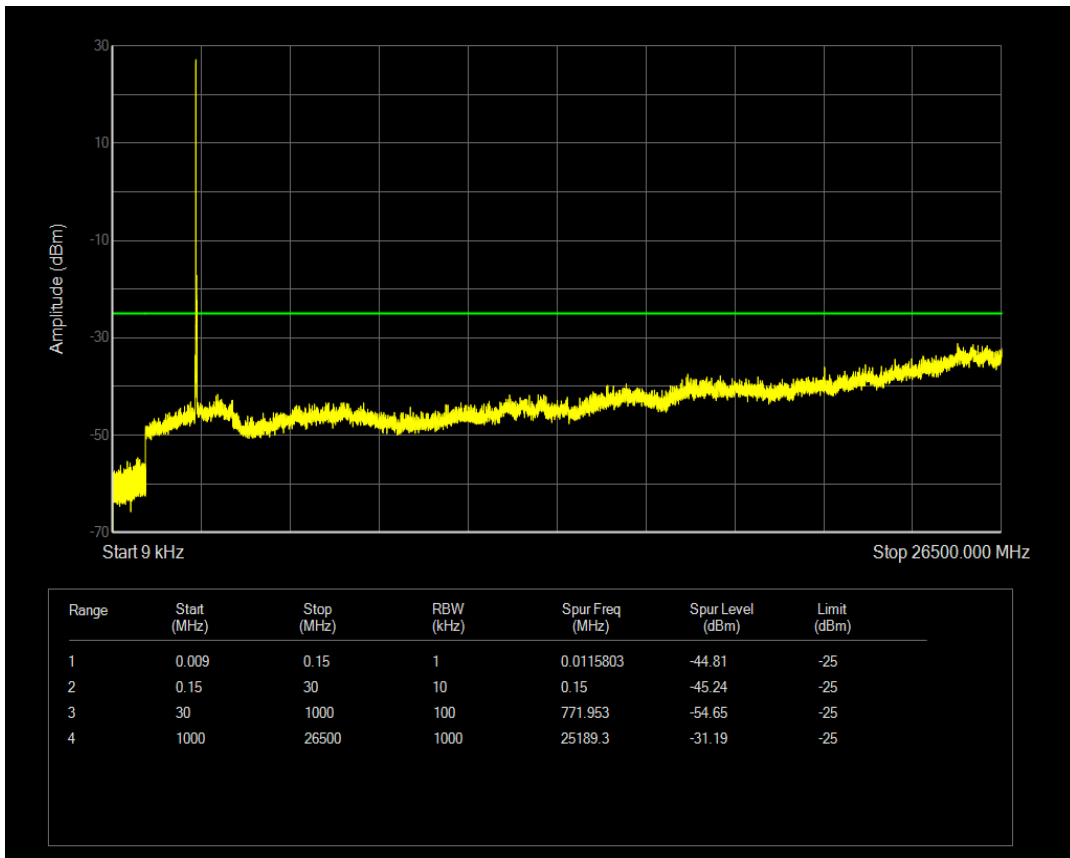

Band7 QAM16 BW=15MHz Channel=21375 RB Size=1 Position=#0

Band7 QAM16 BW=15MHz Channel=21375 RB Size=75 Position=#0

Band7 QPSK BW=20MHz Channel=20850 RB Size=1 Position=#0

Band7 QPSK BW=20MHz Channel=20850 RB Size=100 Position=#0

Band7 QAM16 BW=20MHz Channel=20850 RB Size=1 Position=#0

Band7 QAM16 BW=20MHz Channel=20850 RB Size=100 Position=#0

Band7 QPSK BW=20MHz Channel=21100 RB Size=1 Position=#0

Band7 QPSK BW=20MHz Channel=21100 RB Size=100 Position=#0