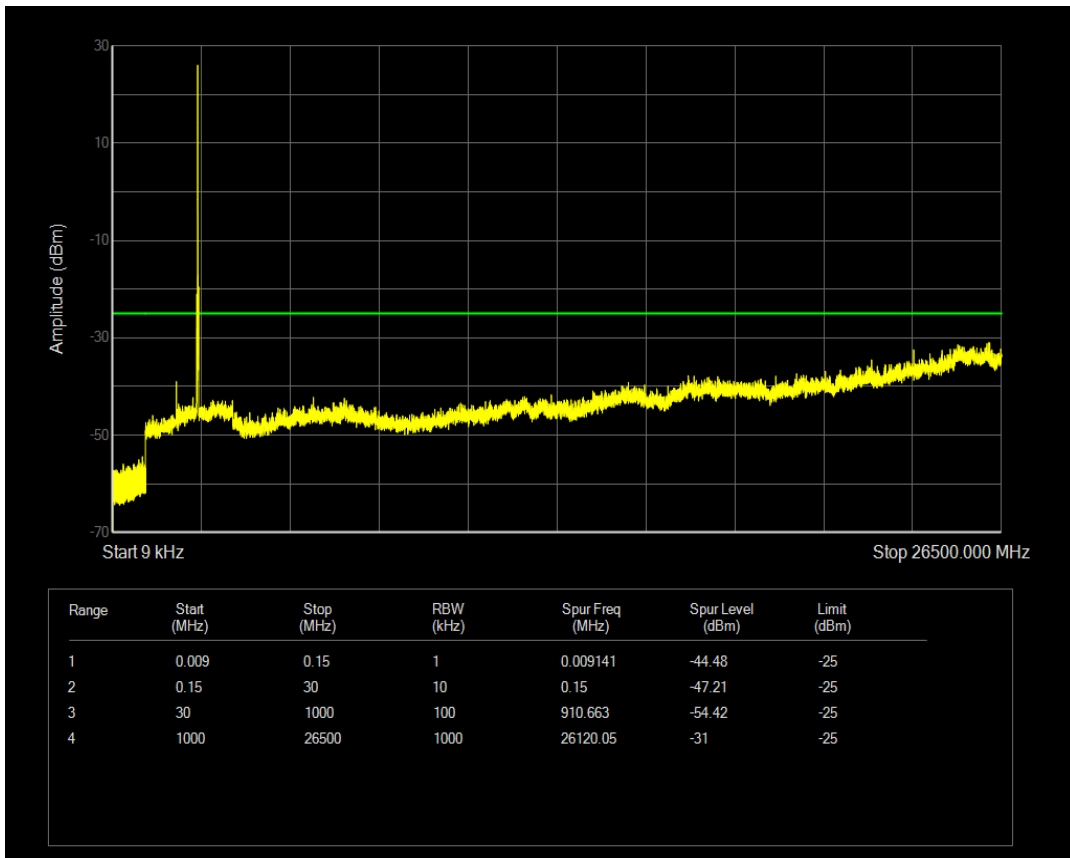

Band7 QPSK BW=15MHz Channel=21375 RB Size=1 Position=#0

Band7 QPSK BW=15MHz Channel=21375 RB Size=75 Position=#0