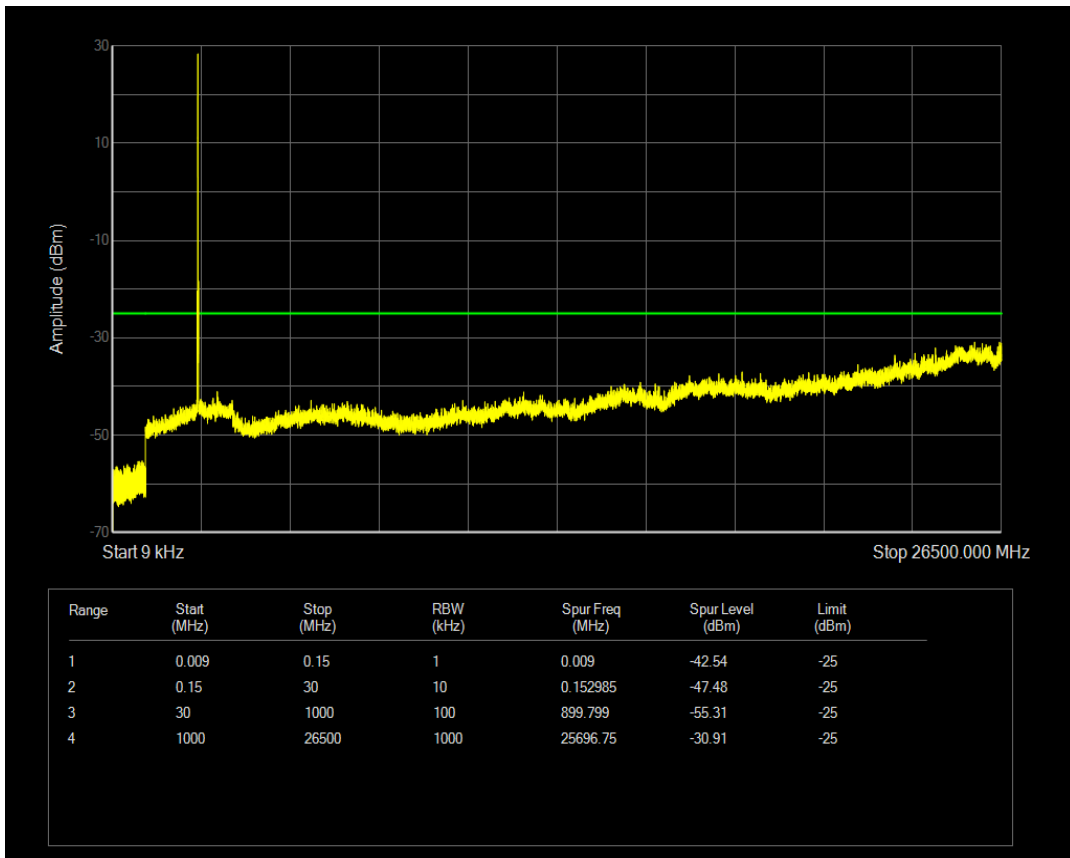

Band7 QAM16 BW=10MHz Channel=21400 RB Size=1 Position=#0

Band7 QAM16 BW=10MHz Channel=21400 RB Size=50 Position=#0