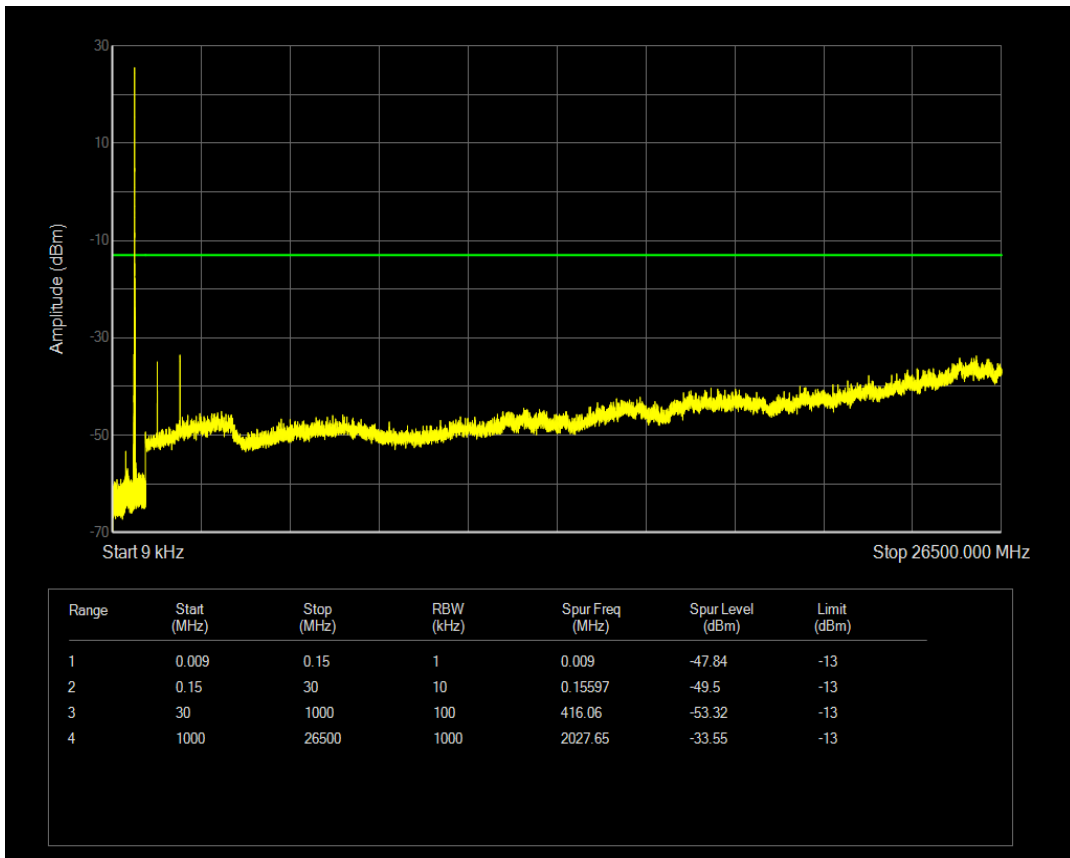

Band71 QAM16 BW=10MHz Channel=133297 RB Size=1 Position=#0

Band71 QAM16 BW=10MHz Channel=133297 RB Size=50 Position=#0