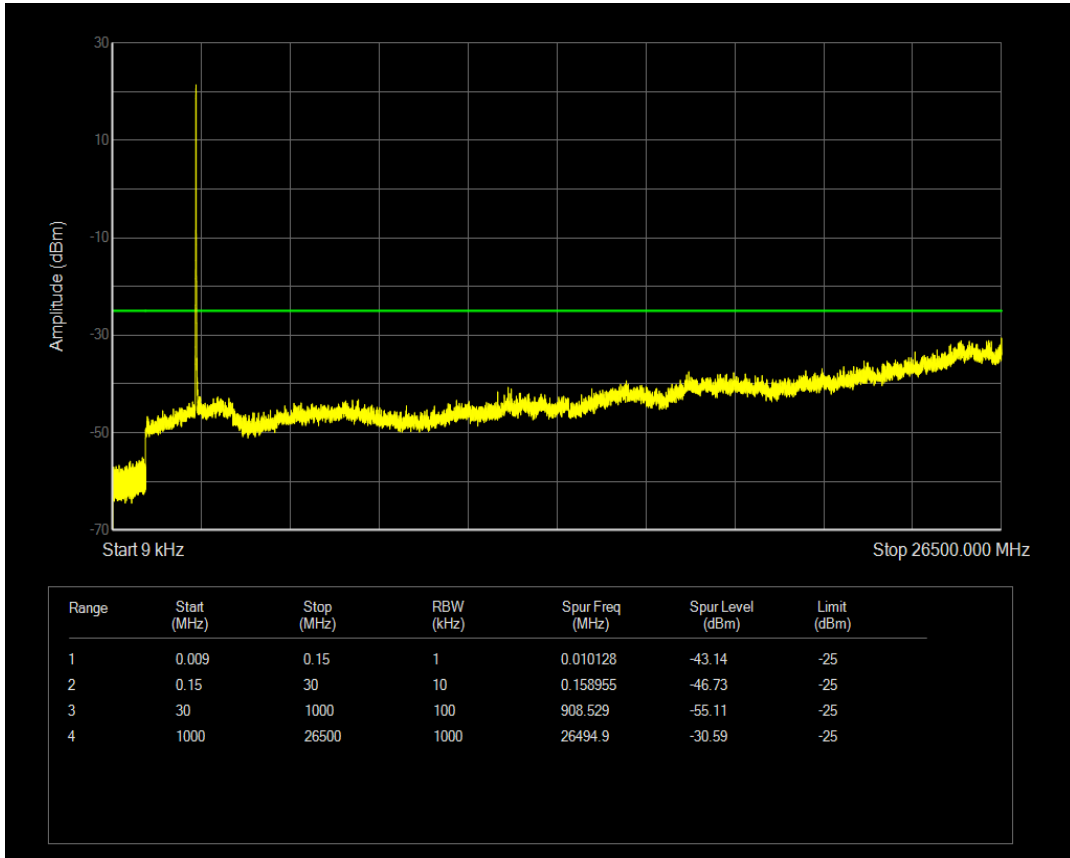

Band7 QAM16 BW=5MHz Channel=21425 RB Size=1 Position=#0

Band7 QAM16 BW=5MHz Channel=21425 RB Size=25 Position=#0

Band7 QPSK BW=10MHz Channel=20800 RB Size=1 Position=#0

Band7 QPSK BW=10MHz Channel=20800 RB Size=50 Position=#0

Band7 QAM16 BW=10MHz Channel=20800 RB Size=1 Position=#0

Band7 QAM16 BW=10MHz Channel=20800 RB Size=50 Position=#0

Band7 QPSK BW=10MHz Channel=21100 RB Size=1 Position=#0

Band7 QPSK BW=10MHz Channel=21100 RB Size=50 Position=#0