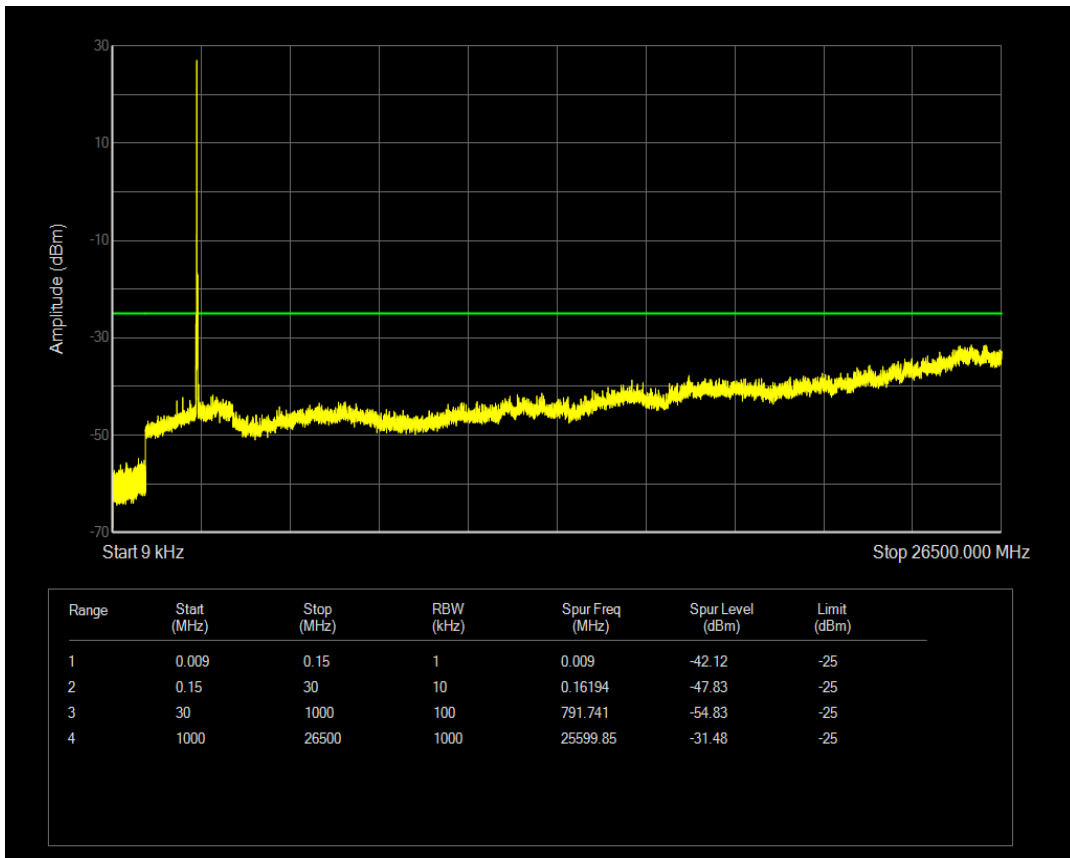

Band7 QPSK BW=15MHz Channel=21100 RB Size=1 Position=#0

Band7 QPSK BW=15MHz Channel=21100 RB Size=75 Position=#0