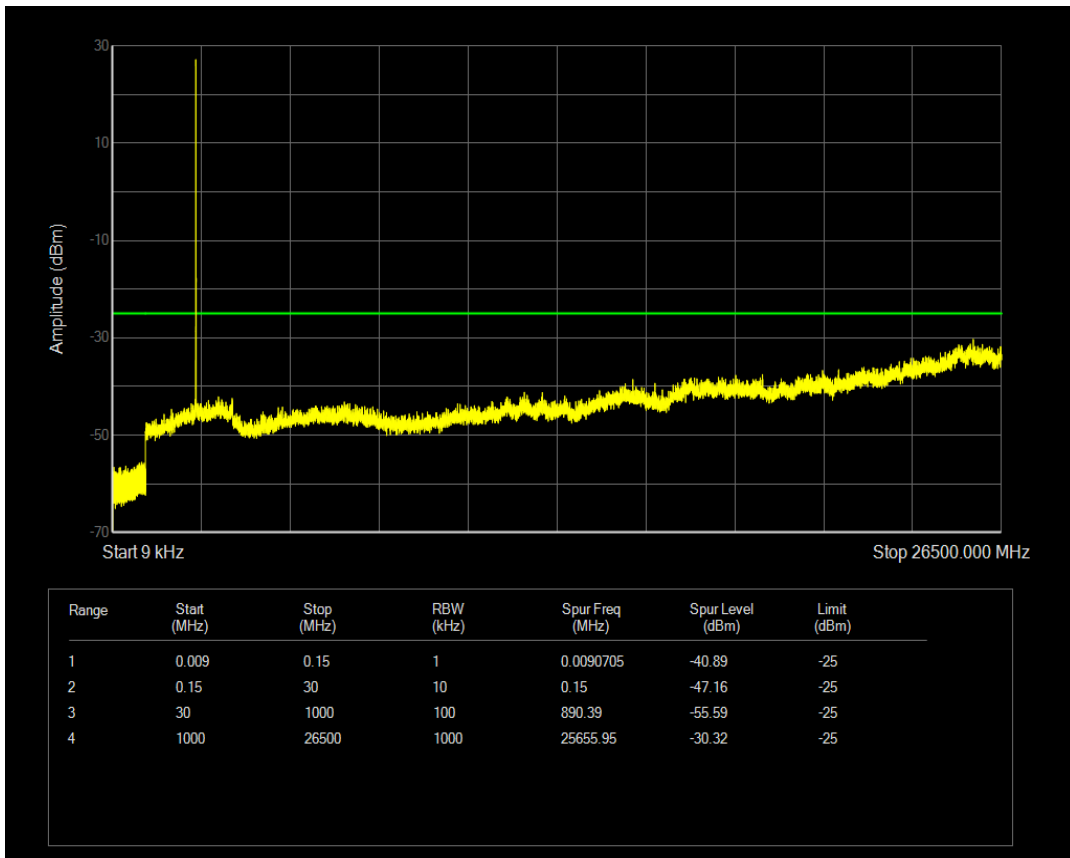

Band7 QPSK BW=5MHz Channel=20775 RB Size=1 Position=#0

Band7 QPSK BW=5MHz Channel=20775 RB Size=25 Position=#0