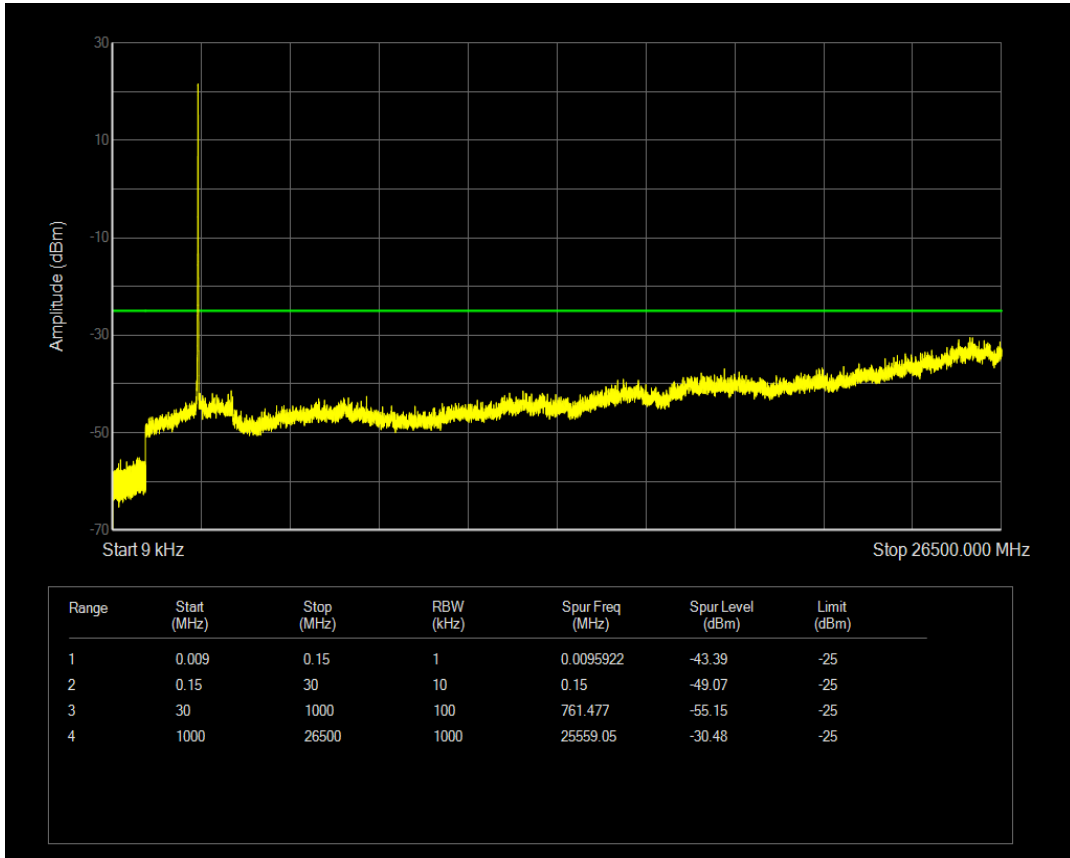

Band7 QAM16 BW=10MHz Channel=21400 RB Size=50 Position=#0

Band7 QPSK BW=15MHz Channel=20825 RB Size=1 Position=#0