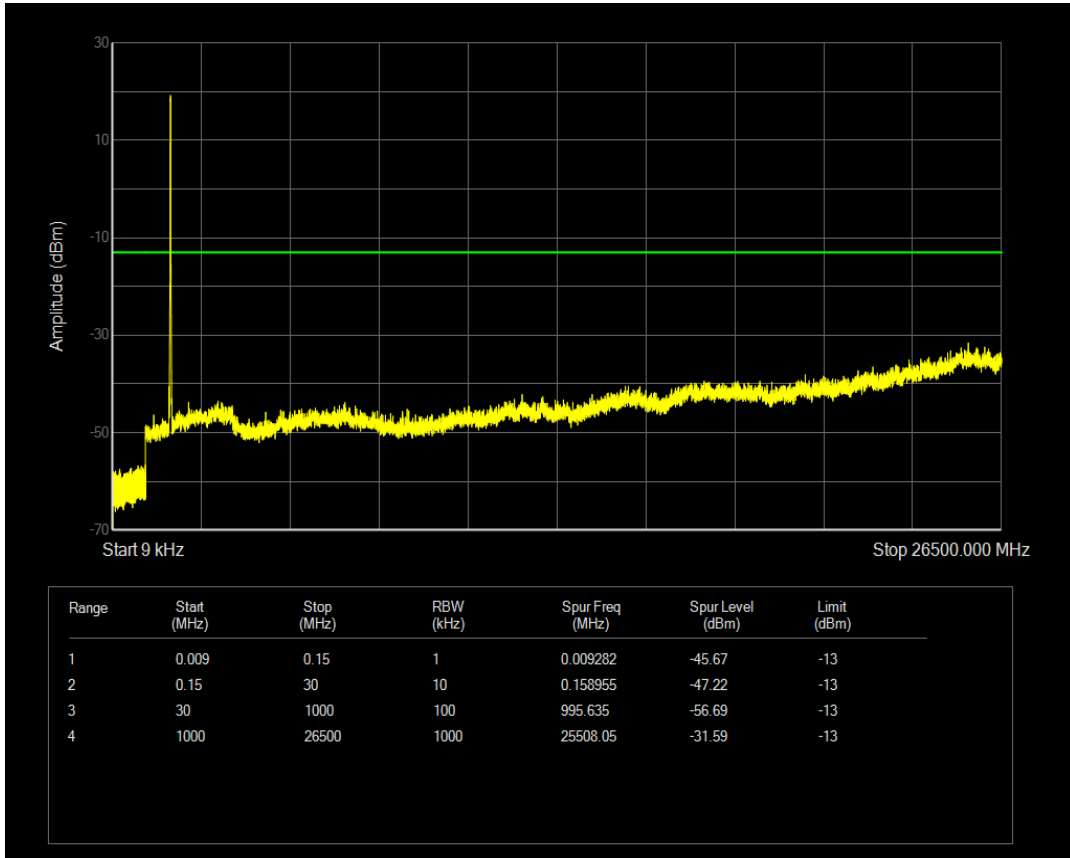

Band66 QAM16 BW=15MHz Channel=132047 RB Size=1 Position=#0

Band66 QAM16 BW=15MHz Channel=132047 RB Size=75 Position=#0

Band66 QPSK BW=15MHz Channel=132322 RB Size=1 Position=#0

Band66 QPSK BW=15MHz Channel=132322 RB Size=75 Position=#0

Band66 QAM16 BW=15MHz Channel=132322 RB Size=1 Position=#0

Band66 QAM16 BW=15MHz Channel=132322 RB Size=75 Position=#0

Band66 QPSK BW=15MHz Channel=132597 RB Size=1 Position=#0

Band66 QPSK BW=15MHz Channel=132597 RB Size=75 Position=#0