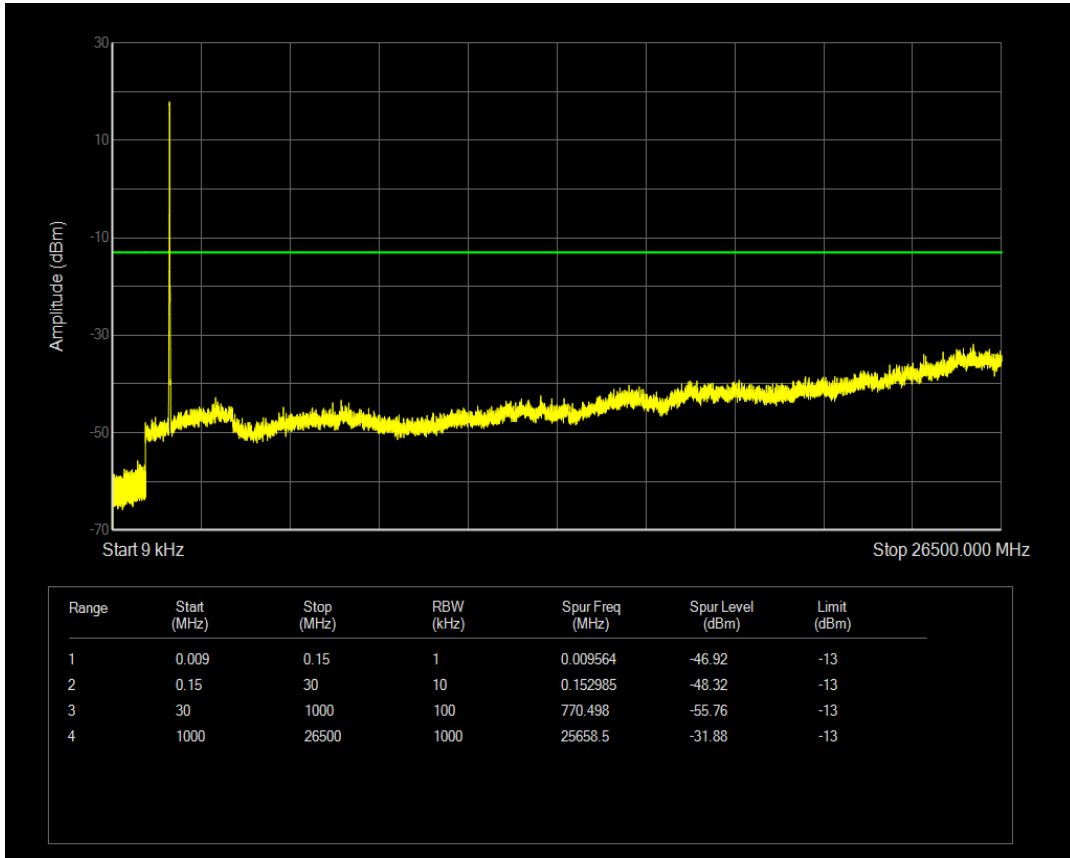

Band66 QAM16 BW=10MHz Channel=132622 RB Size=1 Position=#0

Band66 QAM16 BW=10MHz Channel=132622 RB Size=50 Position=#0

Band66 QPSK BW=15MHz Channel=132047 RB Size=1 Position=#0

Band66 QPSK BW=15MHz Channel=132047 RB Size=75 Position=#0

Band66 QAM16 BW=15MHz Channel=132047 RB Size=1 Position=#0

Band66 QAM16 BW=15MHz Channel=132047 RB Size=75 Position=#0

Band66 QPSK BW=15MHz Channel=132322 RB Size=1 Position=#0

Band66 QPSK BW=15MHz Channel=132322 RB Size=75 Position=#0