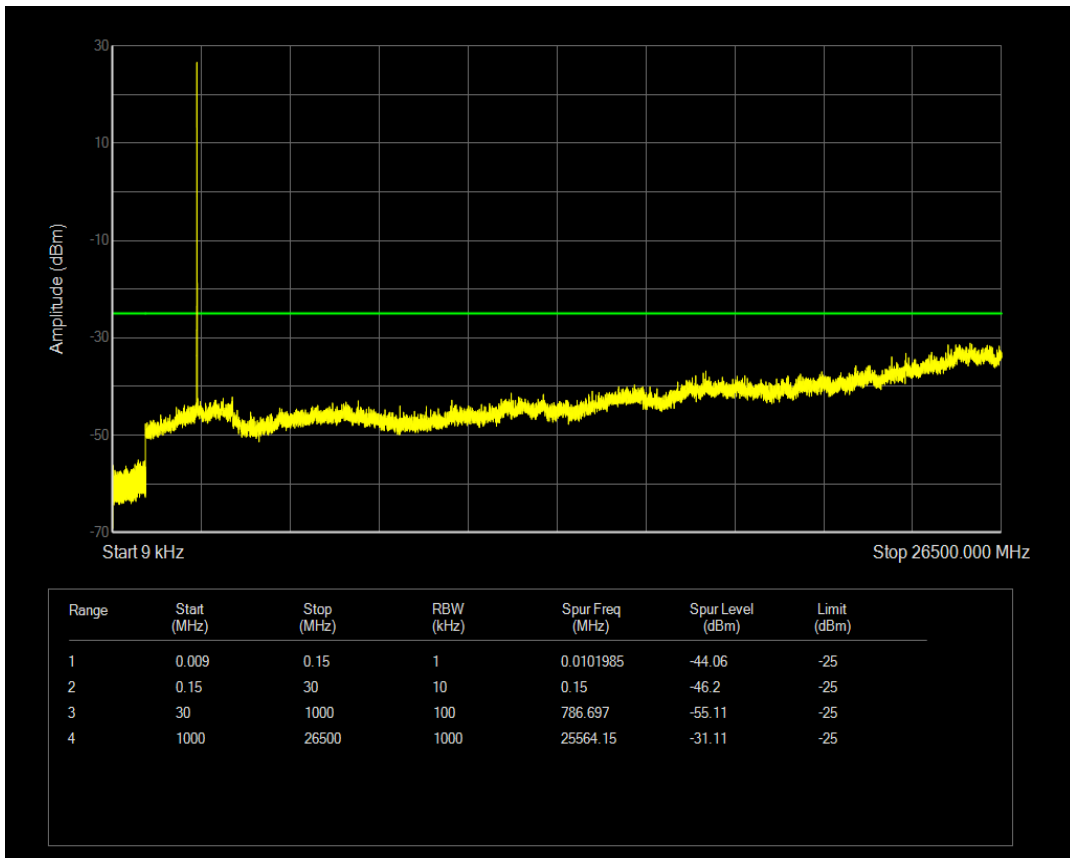

Band7 QPSK BW=5MHz Channel=21100 RB Size=1 Position=#0

Band7 QPSK BW=5MHz Channel=21100 RB Size=25 Position=#0