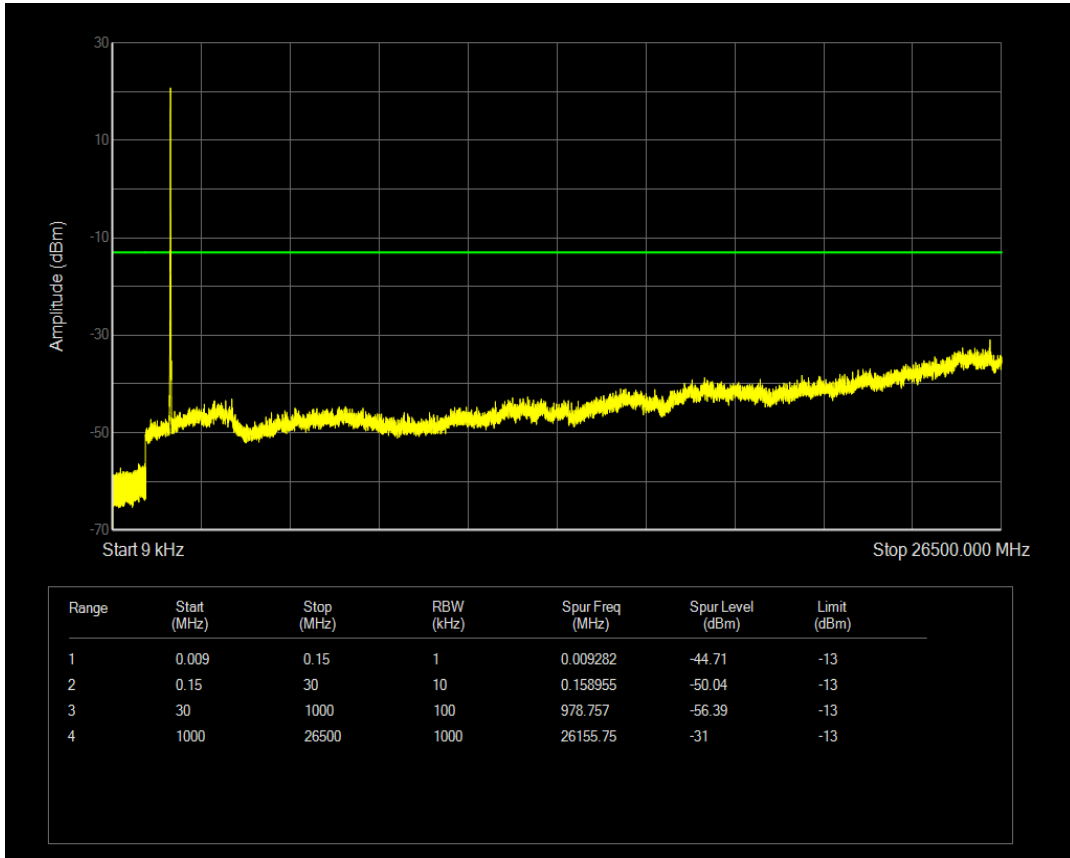

Band66 QAM16 BW=10MHz Channel=132322 RB Size=1 Position=#0

Band66 QAM16 BW=10MHz Channel=132322 RB Size=50 Position=#0

Band66 QPSK BW=10MHz Channel=132622 RB Size=1 Position=#0

Band66 QPSK BW=10MHz Channel=132622 RB Size=50 Position=#0

Band66 QAM16 BW=10MHz Channel=132622 RB Size=1 Position=#0

Band66 QAM16 BW=10MHz Channel=132622 RB Size=50 Position=#0

Band66 QPSK BW=15MHz Channel=132047 RB Size=1 Position=#0

Band66 QPSK BW=15MHz Channel=132047 RB Size=75 Position=#0