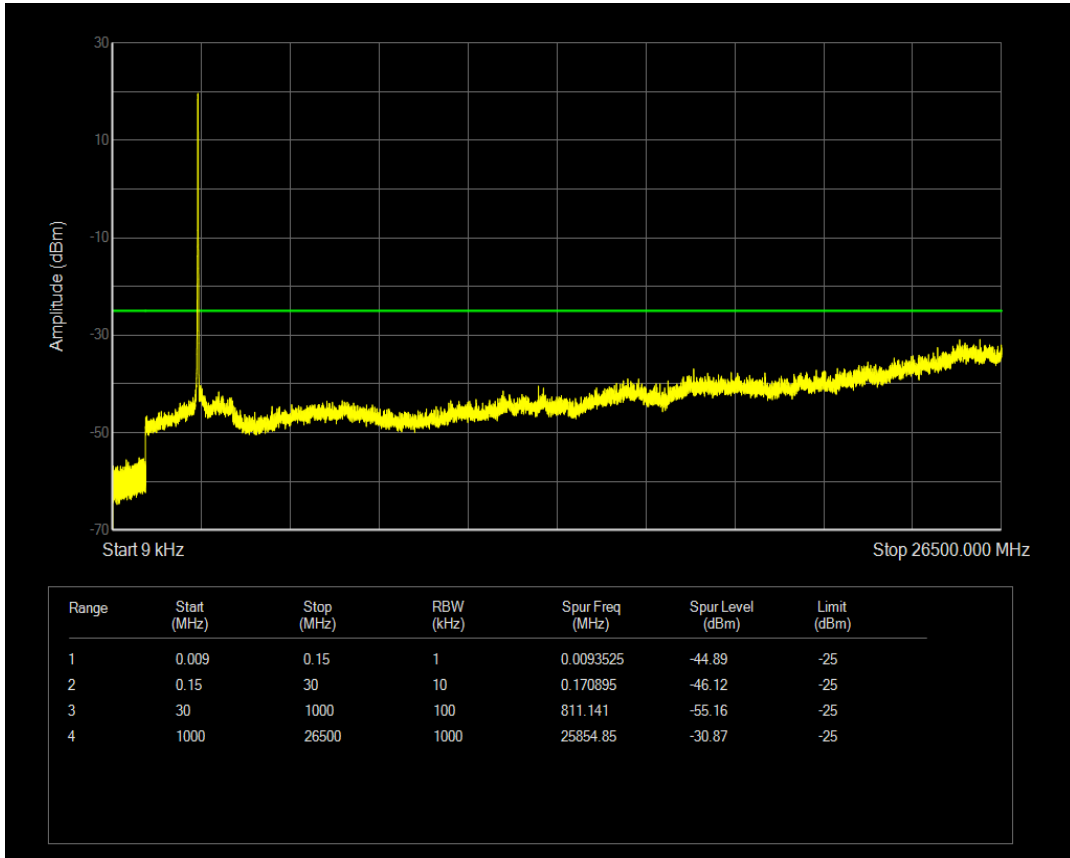

Band7 QAM16 BW=15MHz Channel=21100 RB Size=1 Position=#0

Band7 QAM16 BW=15MHz Channel=21100 RB Size=75 Position=#0

Band7 QPSK BW=15MHz Channel=21375 RB Size=1 Position=#0

Band7 QPSK BW=15MHz Channel=21375 RB Size=75 Position=#0