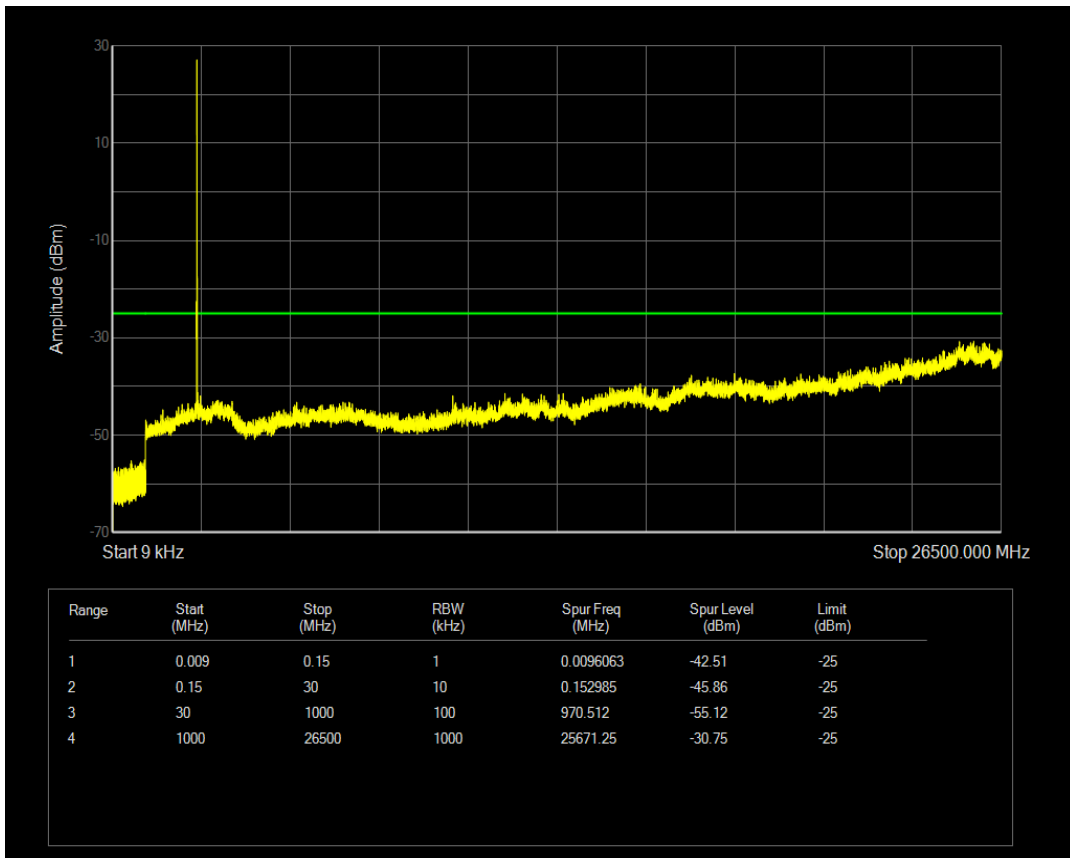

Band7 QAM16 BW=5MHz Channel=21100 RB Size=1 Position=#0

Band7 QAM16 BW=5MHz Channel=21100 RB Size=25 Position=#0