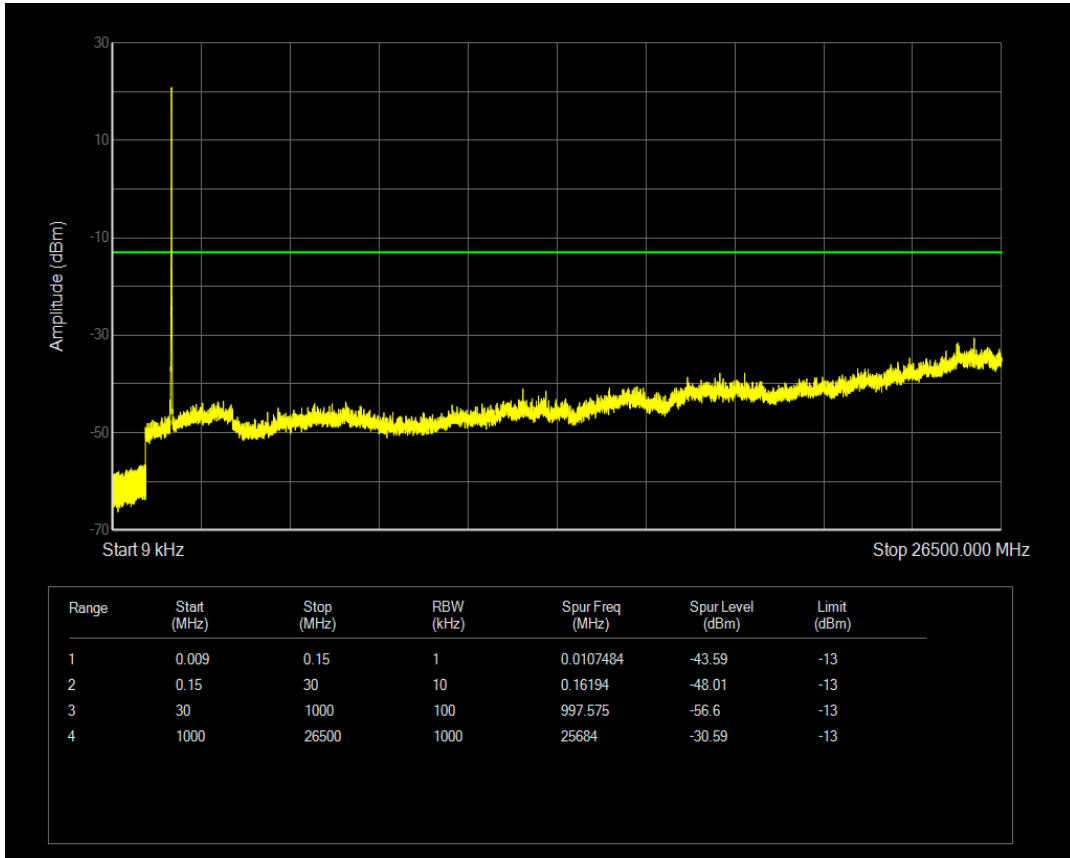

Band66 QAM16 BW=10MHz Channel=132322 RB Size=1 Position=#0

Band66 QAM16 BW=10MHz Channel=132322 RB Size=50 Position=#0

Band66 QPSK BW=10MHz Channel=132622 RB Size=1 Position=#0

Band66 QPSK BW=10MHz Channel=132622 RB Size=50 Position=#0

Band66 QAM16 BW=10MHz Channel=132622 RB Size=1 Position=#0

Band66 QAM16 BW=10MHz Channel=132622 RB Size=50 Position=#0

Band66 QPSK BW=15MHz Channel=132047 RB Size=1 Position=#0

Band66 QPSK BW=15MHz Channel=132047 RB Size=75 Position=#0