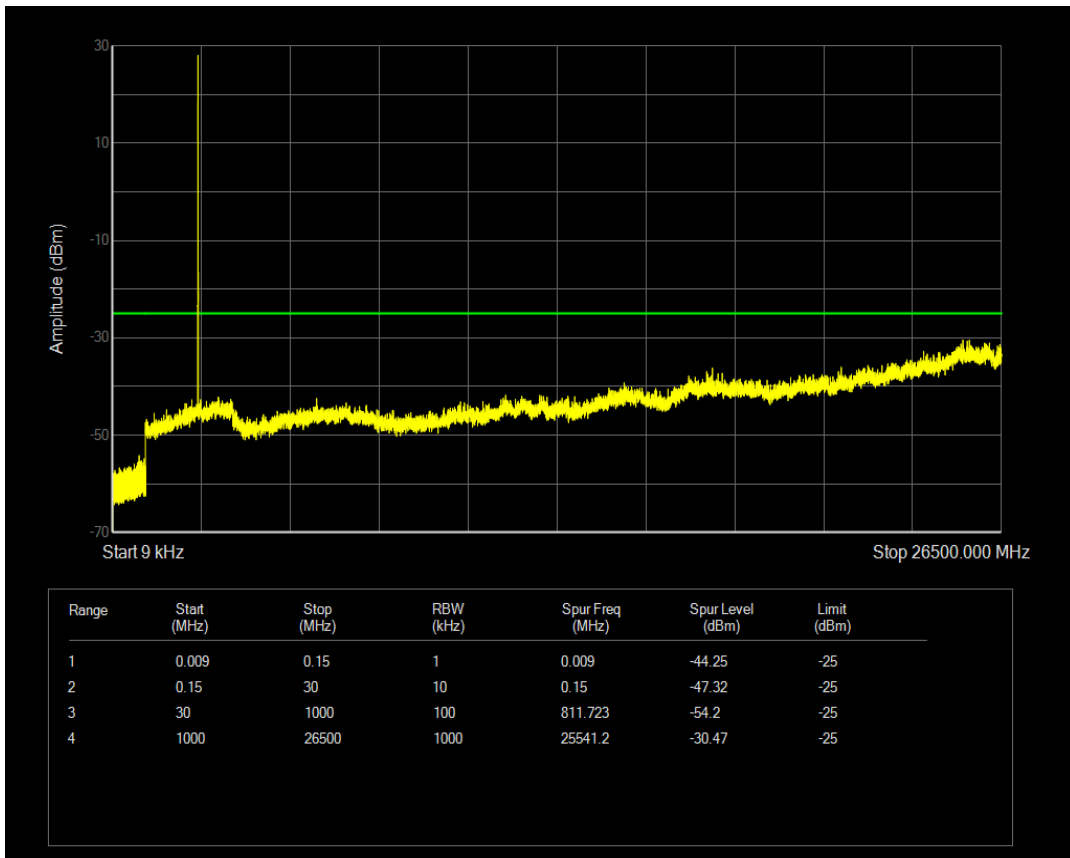

Band7 QPSK BW=5MHz Channel=21425 RB Size=1 Position=#0

Band7 QPSK BW=5MHz Channel=21425 RB Size=25 Position=#0