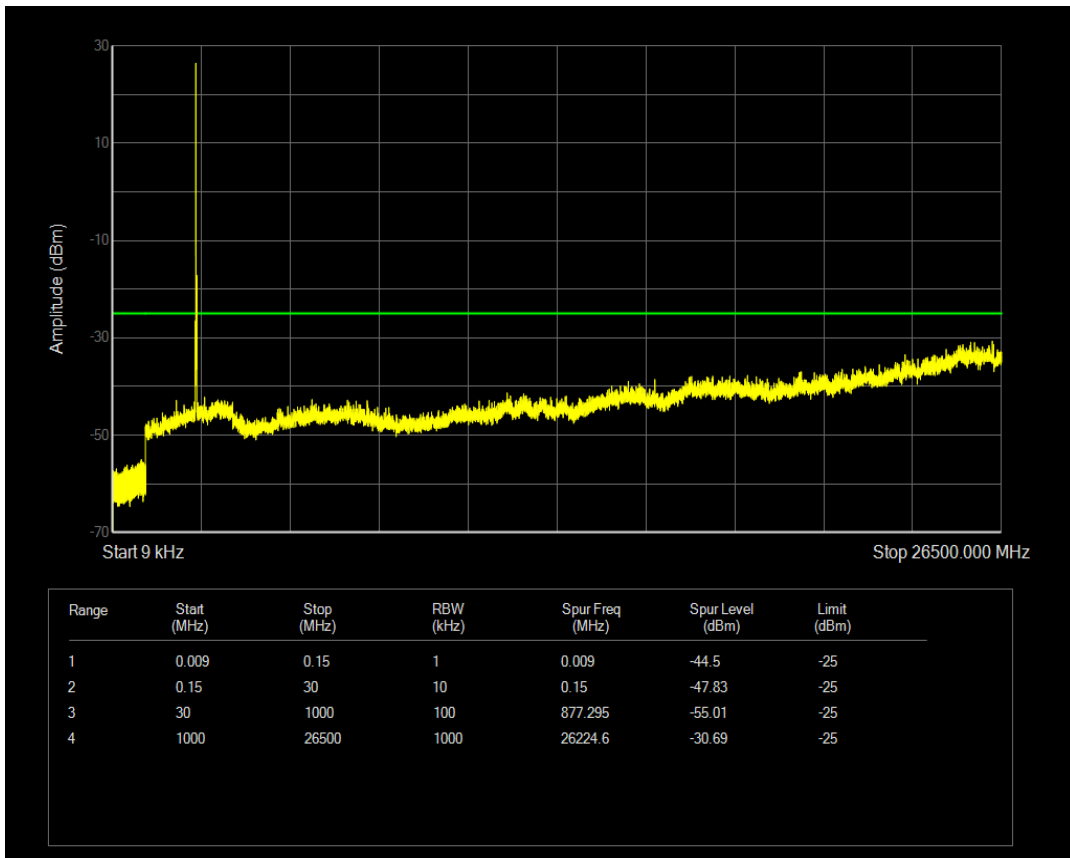

Band7 QAM16 BW=15MHz Channel=20825 RB Size=1 Position=#0

Band7 QAM16 BW=15MHz Channel=20825 RB Size=75 Position=#0