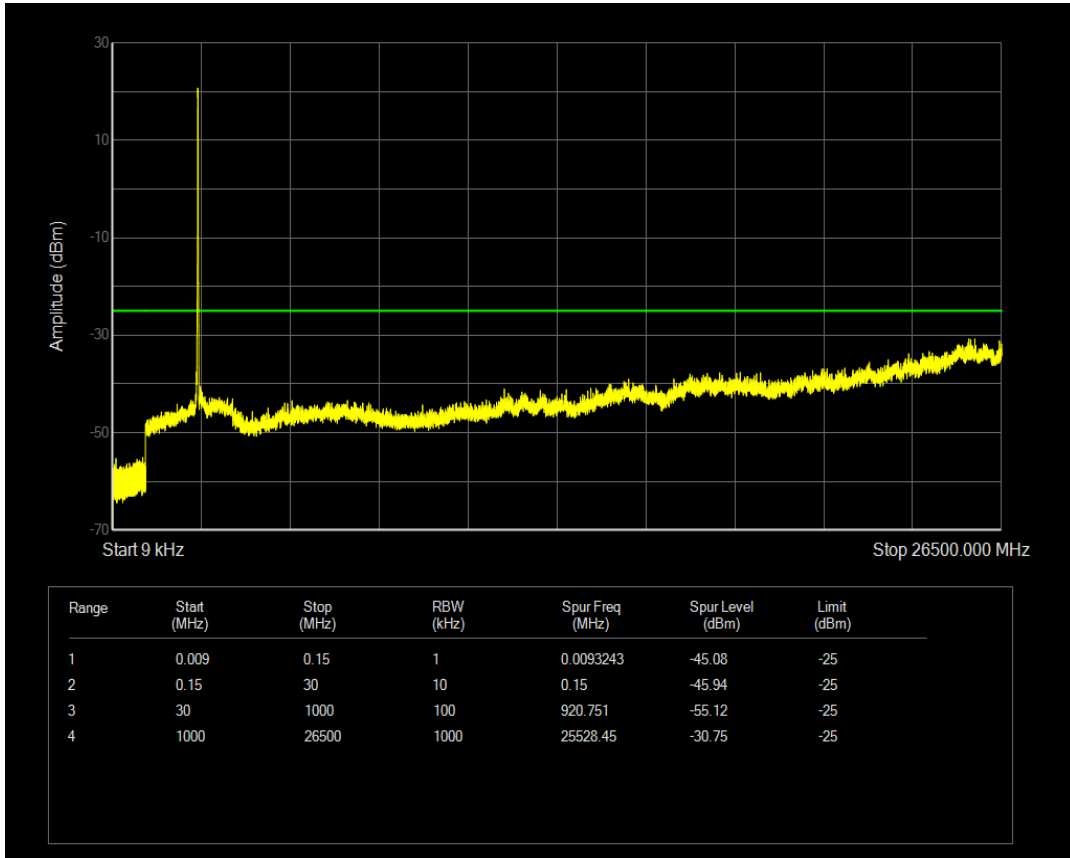

Band7 QAM16 BW=15MHz Channel=21375 RB Size=75 Position=#0

Band7 QPSK BW=20MHz Channel=20850 RB Size=1 Position=#0