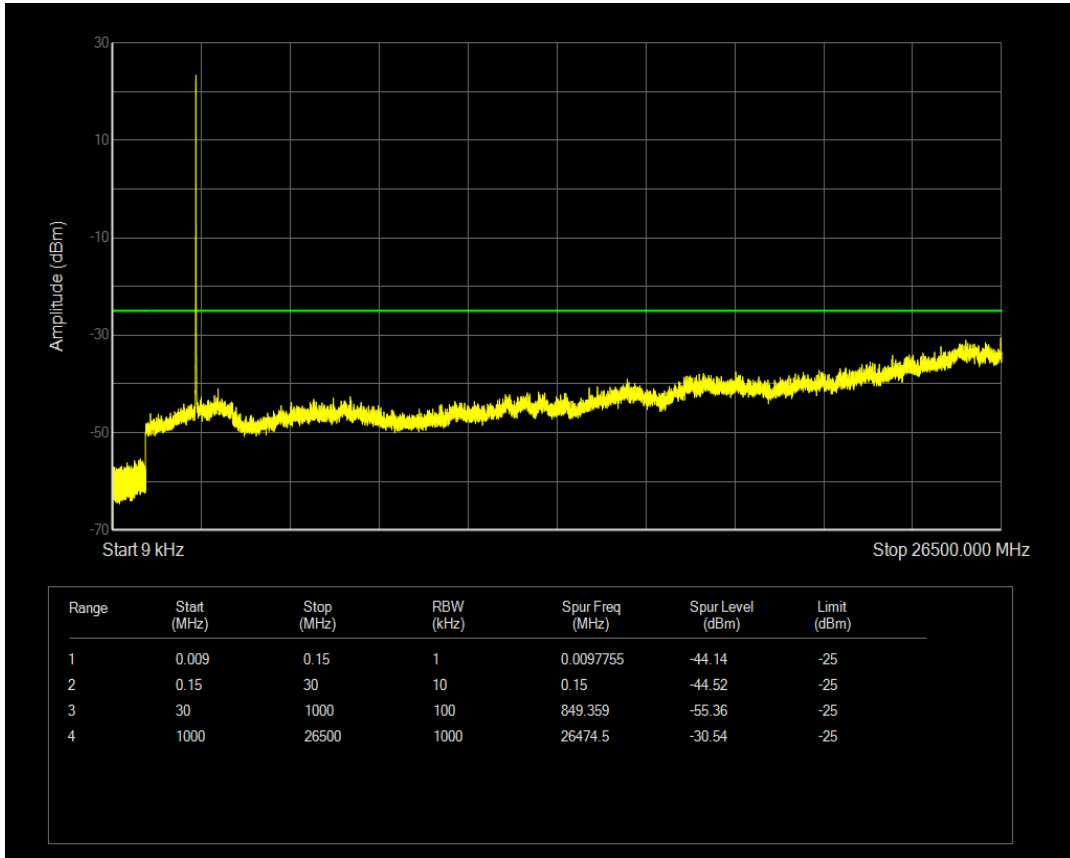

Band66 QAM16 BW=20MHz Channel=132572 RB Size=1 Position=#0

Band66 QAM16 BW=20MHz Channel=132572 RB Size=100 Position=#0

Band7 QPSK BW=5MHz Channel=20775 RB Size=1 Position=#0

Band7 QPSK BW=5MHz Channel=20775 RB Size=25 Position=#0