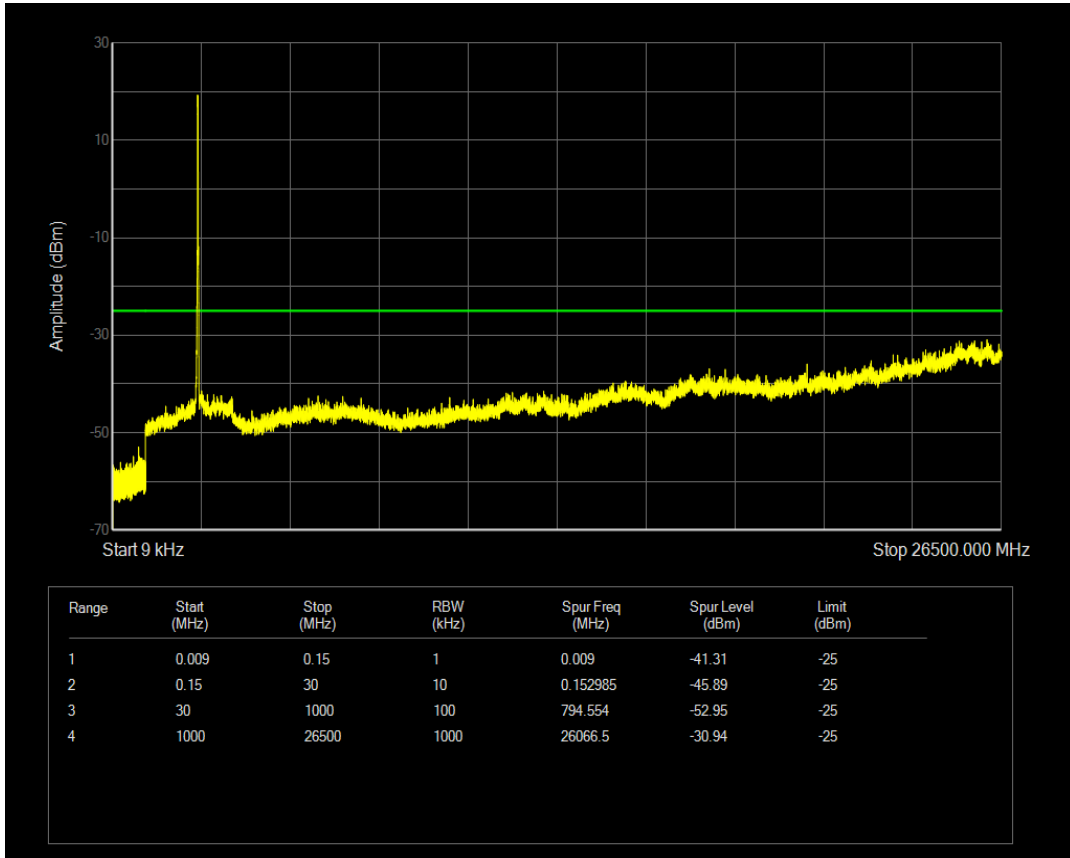

Band7 QAM16 BW=20MHz Channel=21350 RB Size=100 Position=#0

Band71 QPSK BW=5MHz Channel=133147 RB Size=1 Position=#0