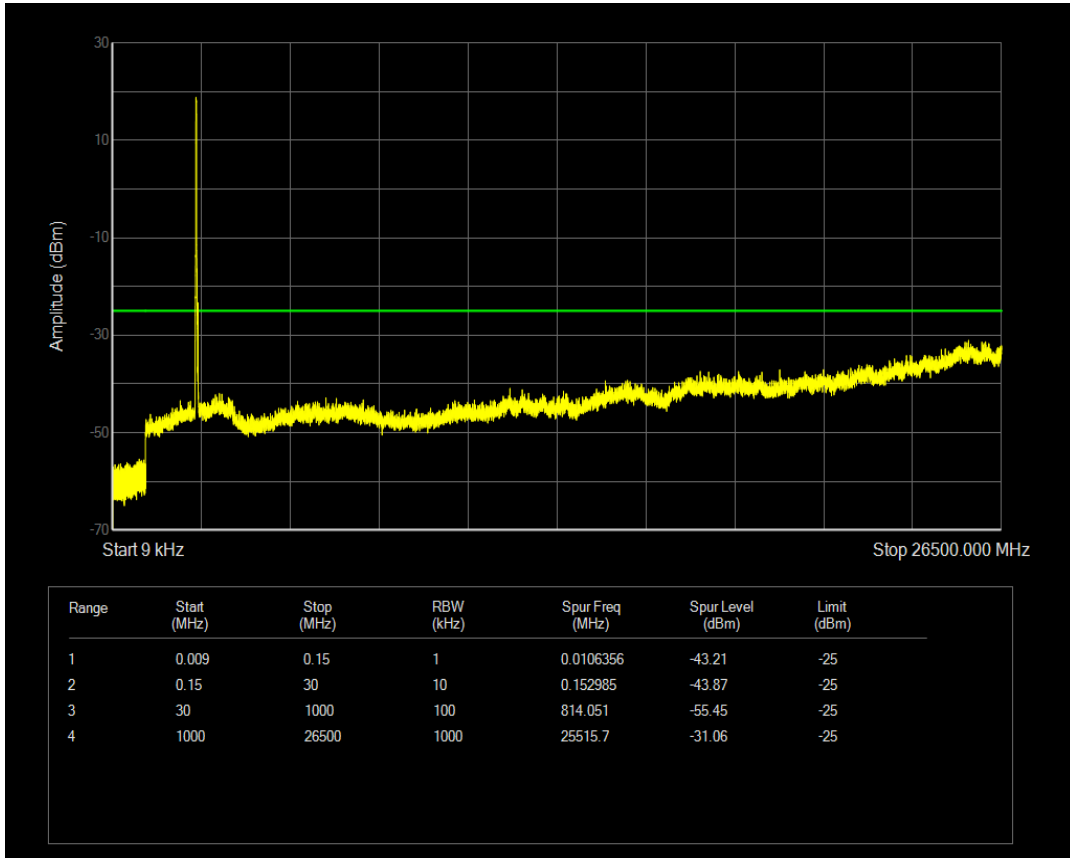

Band7 QAM16 BW=15MHz Channel=21375 RB Size=1 Position=#0

Band7 QAM16 BW=15MHz Channel=21375 RB Size=75 Position=#0

Band7 QPSK BW=20MHz Channel=20850 RB Size=1 Position=#0

Band7 QPSK BW=20MHz Channel=20850 RB Size=100 Position=#0

Band7 QAM16 BW=20MHz Channel=20850 RB Size=1 Position=#0

Band7 QAM16 BW=20MHz Channel=20850 RB Size=100 Position=#0

Band7 QPSK BW=20MHz Channel=21100 RB Size=1 Position=#0

Band7 QPSK BW=20MHz Channel=21100 RB Size=100 Position=#0