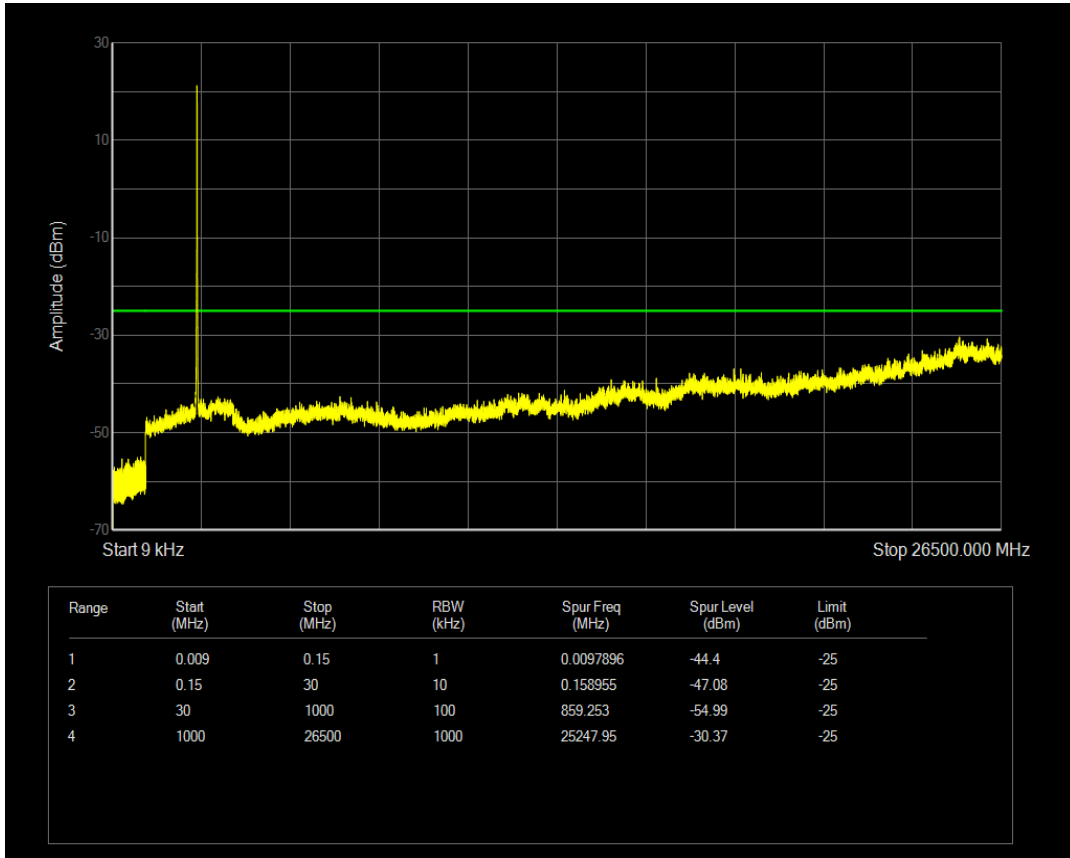

Band7 QAM16 BW=10MHz Channel=21100 RB Size=50 Position=#0

Band7 QPSK BW=10MHz Channel=21400 RB Size=1 Position=#0