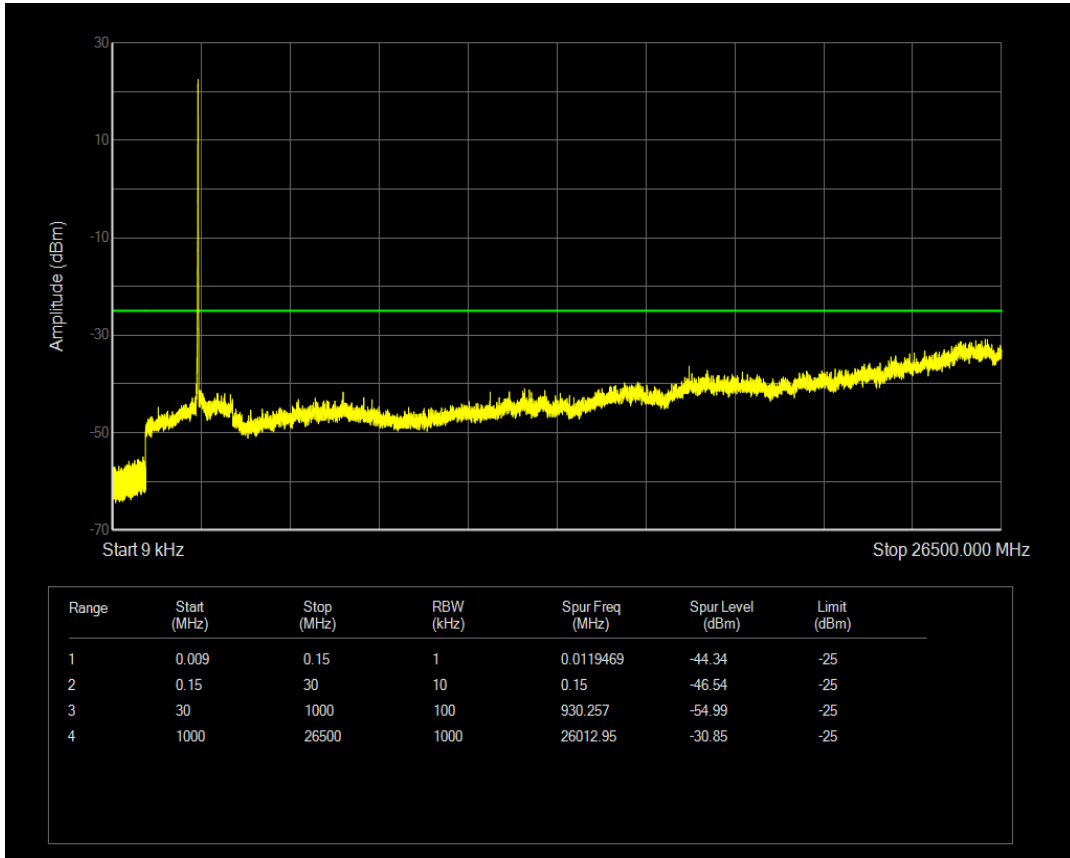

Band7 QAM16 BW=10MHz Channel=21100 RB Size=1 Position=#0

Band7 QAM16 BW=10MHz Channel=21100 RB Size=50 Position=#0

Band7 QPSK BW=10MHz Channel=21400 RB Size=1 Position=#0

Band7 QPSK BW=10MHz Channel=21400 RB Size=50 Position=#0