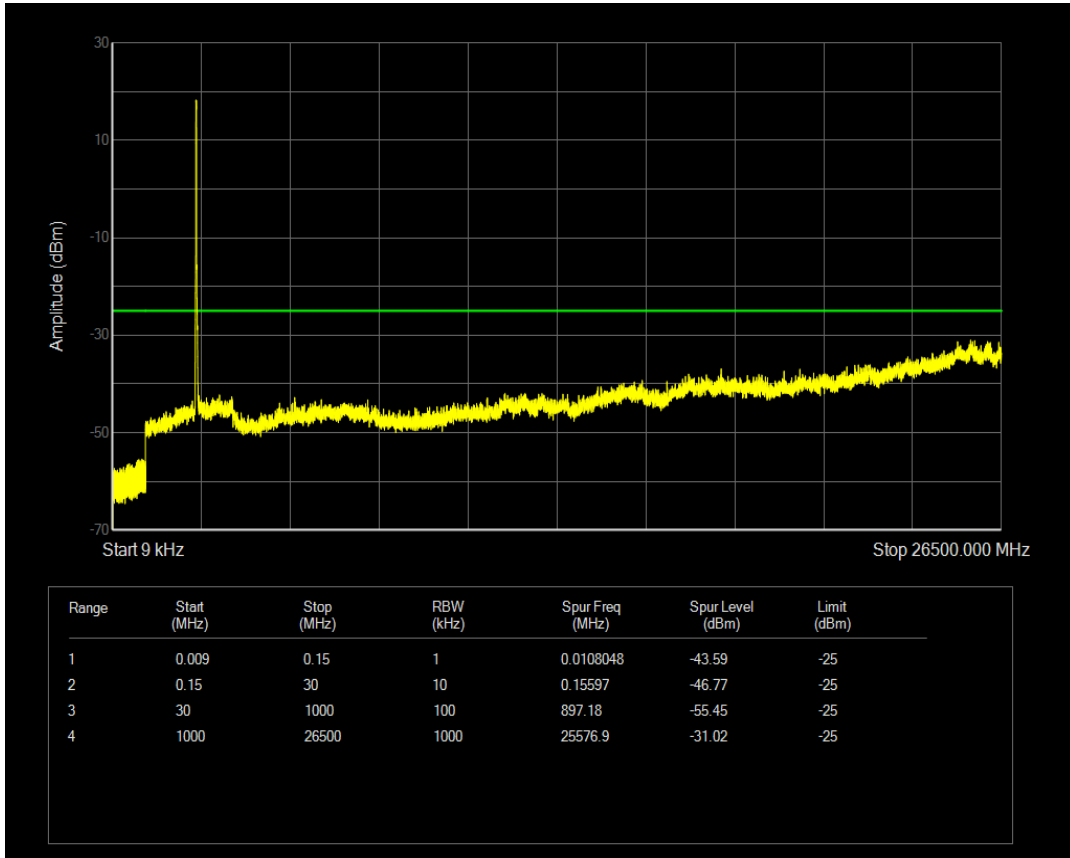

Band7 QAM16 BW=15MHz Channel=21375 RB Size=1 Position=#0

Band7 QAM16 BW=15MHz Channel=21375 RB Size=75 Position=#0

Band7 QPSK BW=20MHz Channel=20850 RB Size=1 Position=#0

Band7 QPSK BW=20MHz Channel=20850 RB Size=100 Position=#0

Band7 QAM16 BW=20MHz Channel=20850 RB Size=1 Position=#0

Band7 QAM16 BW=20MHz Channel=20850 RB Size=100 Position=#0

Band7 QPSK BW=20MHz Channel=21100 RB Size=1 Position=#0

Band7 QPSK BW=20MHz Channel=21100 RB Size=100 Position=#0