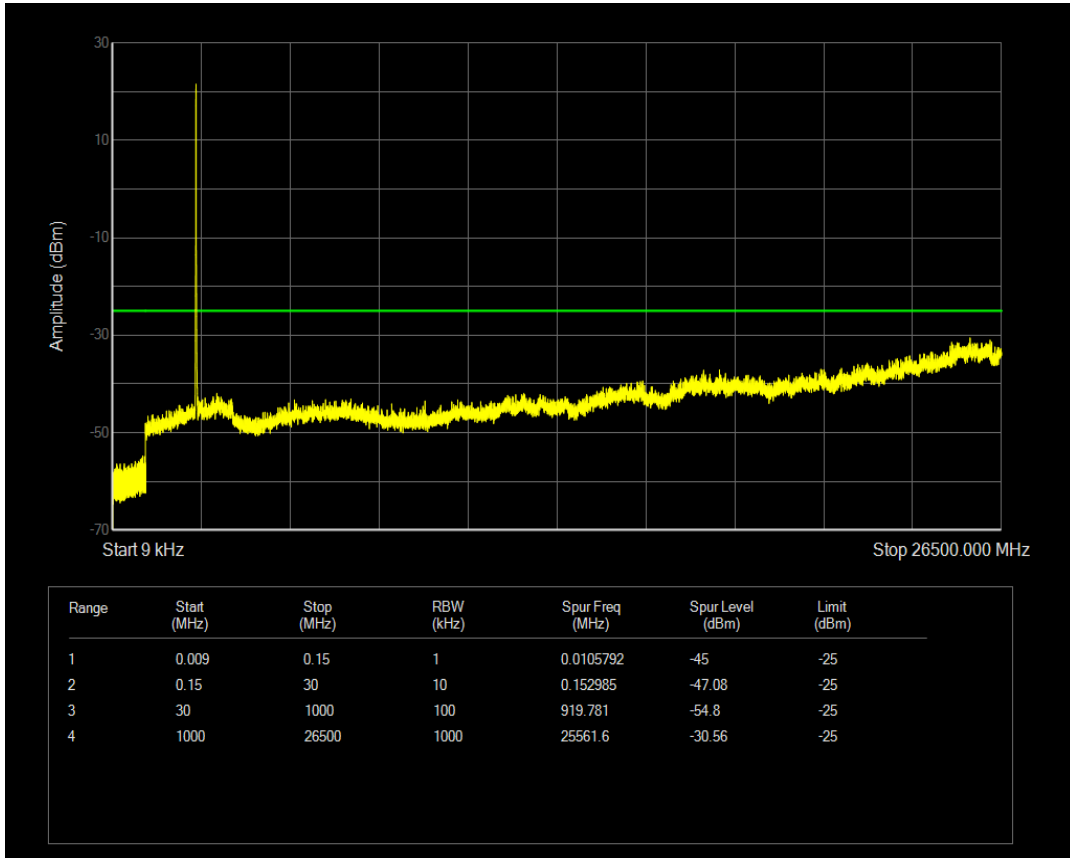

Band7 QAM16 BW=5MHz Channel=21425 RB Size=1 Position=#0

Band7 QAM16 BW=5MHz Channel=21425 RB Size=25 Position=#0

Band7 QPSK BW=10MHz Channel=20800 RB Size=1 Position=#0

Band7 QPSK BW=10MHz Channel=20800 RB Size=50 Position=#0

Band7 QAM16 BW=10MHz Channel=20800 RB Size=1 Position=#0

Band7 QAM16 BW=10MHz Channel=20800 RB Size=50 Position=#0

Band7 QPSK BW=10MHz Channel=21100 RB Size=1 Position=#0

Band7 QPSK BW=10MHz Channel=21100 RB Size=50 Position=#0