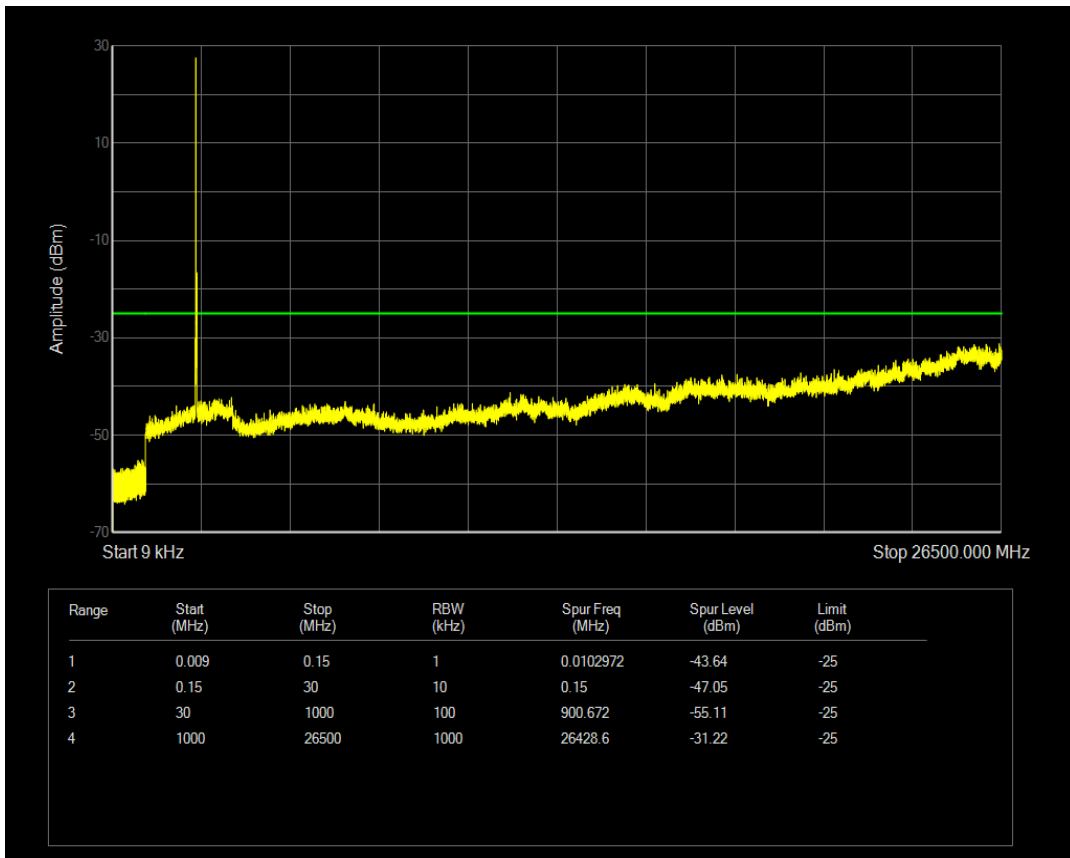

Band7 QPSK BW=15MHz Channel=20825 RB Size=1 Position=#0

Band7 QPSK BW=15MHz Channel=20825 RB Size=75 Position=#0