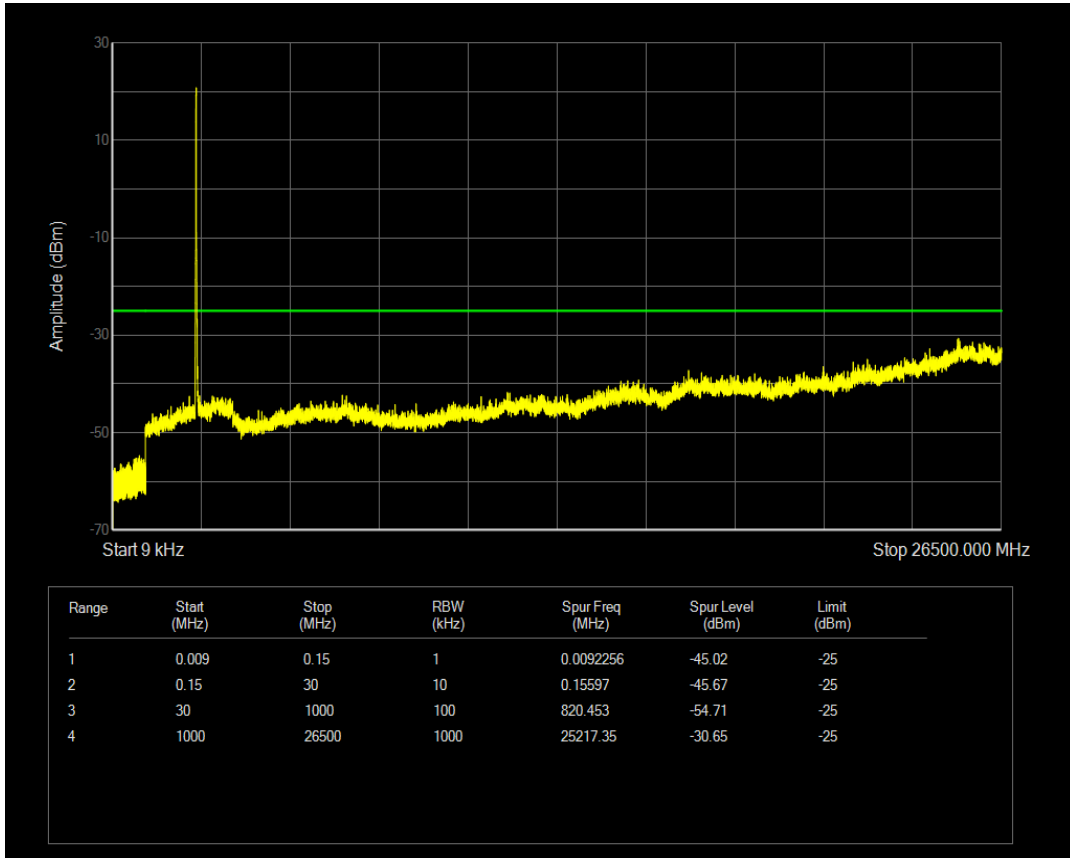

Band7 QAM16 BW=10MHz Channel=21400 RB Size=1 Position=#0

Band7 QAM16 BW=10MHz Channel=21400 RB Size=50 Position=#0

Band7 QPSK BW=15MHz Channel=20825 RB Size=1 Position=#0

Band7 QPSK BW=15MHz Channel=20825 RB Size=75 Position=#0