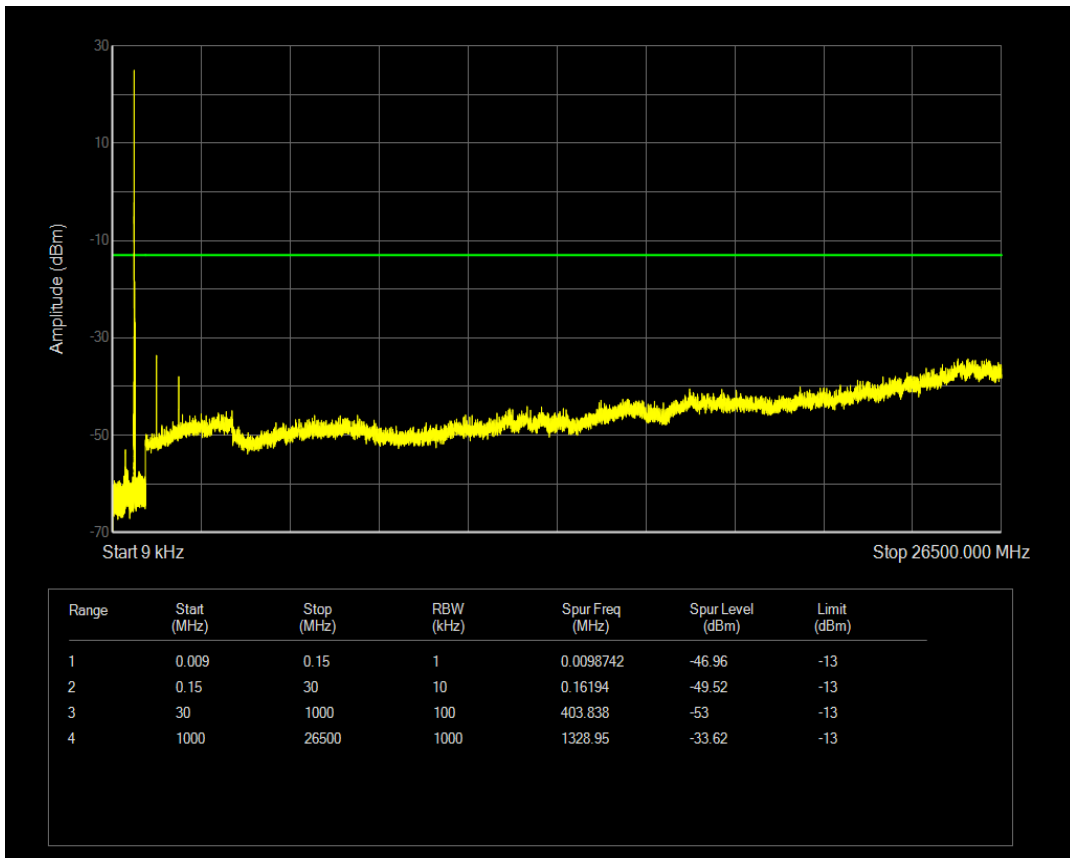

Band71 QAM16 BW=15MHz Channel=133197 RB Size=1 Position=#0

Band71 QAM16 BW=15MHz Channel=133197 RB Size=75 Position=#0