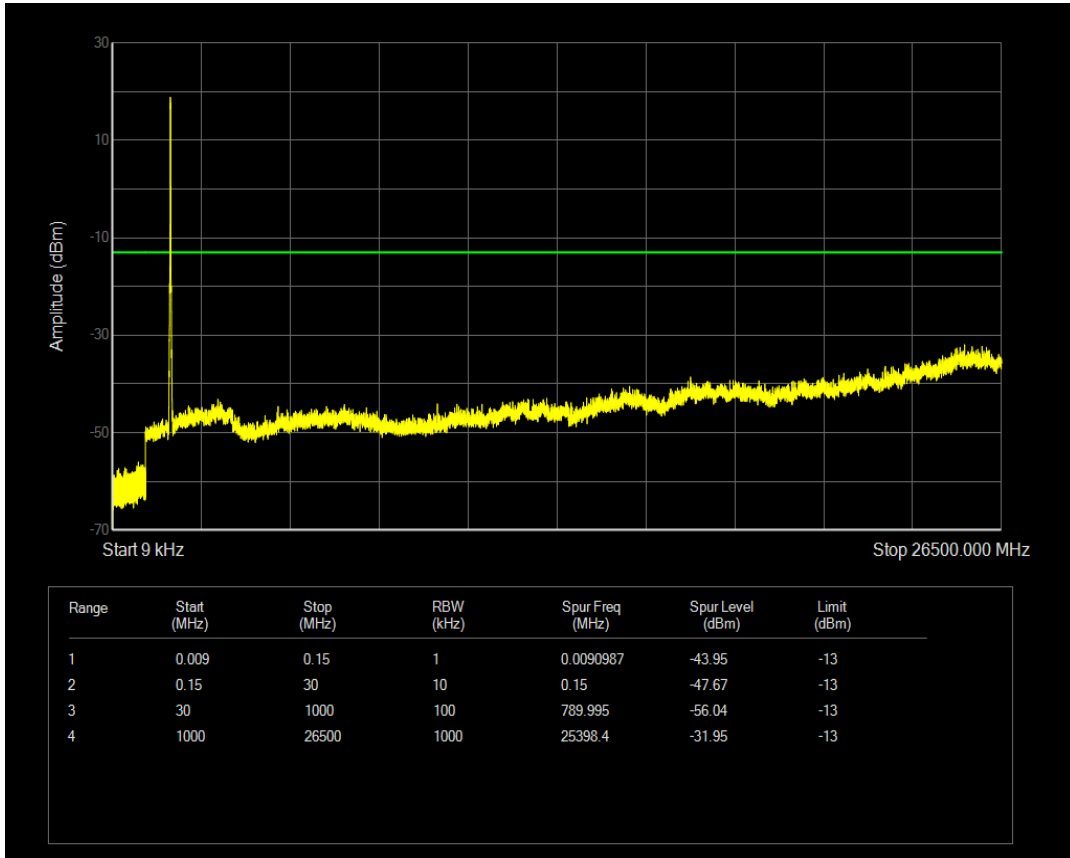

Band4 QAM16 BW=20MHz Channel=20050 RB Size=1 Position=#0

Band4 QAM16 BW=20MHz Channel=20050 RB Size=100 Position=#0

Band4 QPSK BW=20MHz Channel=20175 RB Size=1 Position=#0

Band4 QPSK BW=20MHz Channel=20175 RB Size=100 Position=#0

Band4 QAM16 BW=20MHz Channel=20175 RB Size=1 Position=#0

Band4 QAM16 BW=20MHz Channel=20175 RB Size=100 Position=#0

Band4 QPSK BW=20MHz Channel=20300 RB Size=1 Position=#0

Band4 QPSK BW=20MHz Channel=20300 RB Size=100 Position=#0

Band4 QAM16 BW=20MHz Channel=20300 RB Size=1 Position=#0

Band4 QAM16 BW=20MHz Channel=20300 RB Size=100 Position=#0

Band41 QPSK BW=5MHz Channel=39675 RB Size=1 Position=#0

Band41 QPSK BW=5MHz Channel=39675 RB Size=25 Position=#0