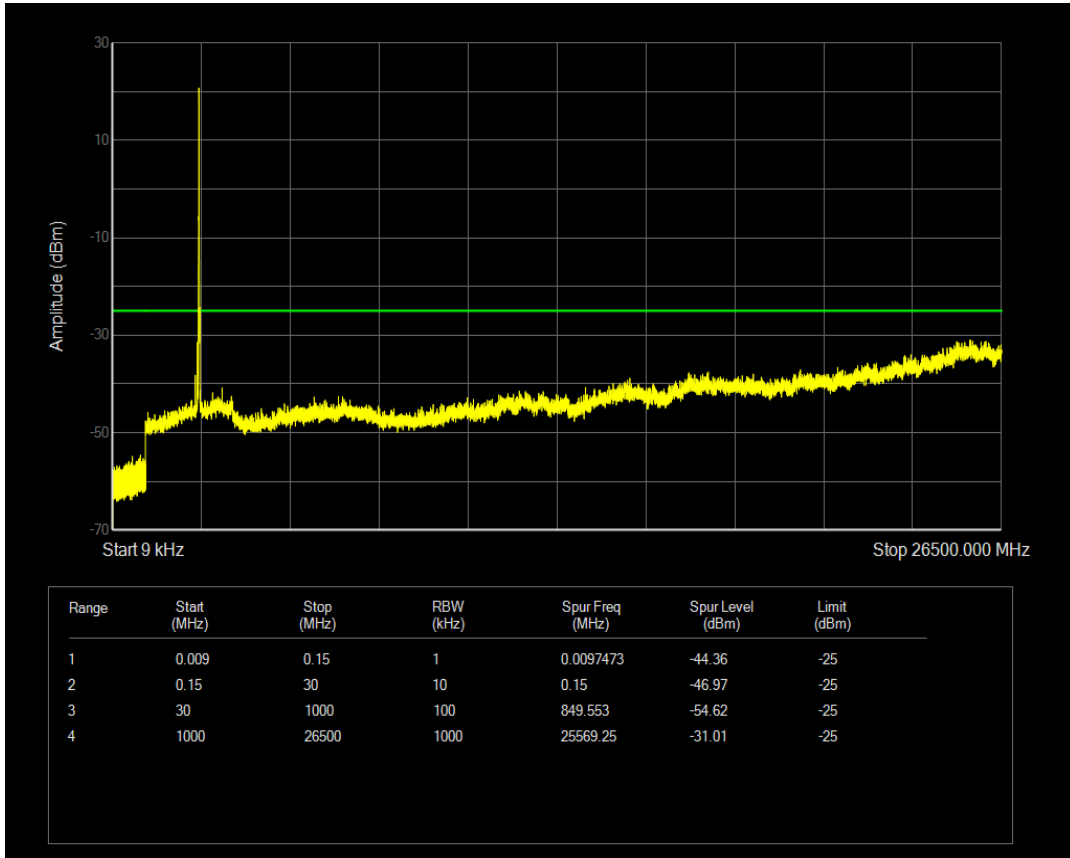

Band41 QAM16 BW=10MHz Channel=39700 RB Size=1 Position=#0

Band41 QAM16 BW=10MHz Channel=39700 RB Size=50 Position=#0

Band41 QPSK BW=10MHz Channel=40620 RB Size=1 Position=#0

Band41 QPSK BW=10MHz Channel=40620 RB Size=50 Position=#0

Band41 QAM16 BW=10MHz Channel=40620 RB Size=1 Position=#0

Band41 QAM16 BW=10MHz Channel=40620 RB Size=50 Position=#0

Band41 QPSK BW=10MHz Channel=41540 RB Size=1 Position=#0

Band41 QPSK BW=10MHz Channel=41540 RB Size=50 Position=#0