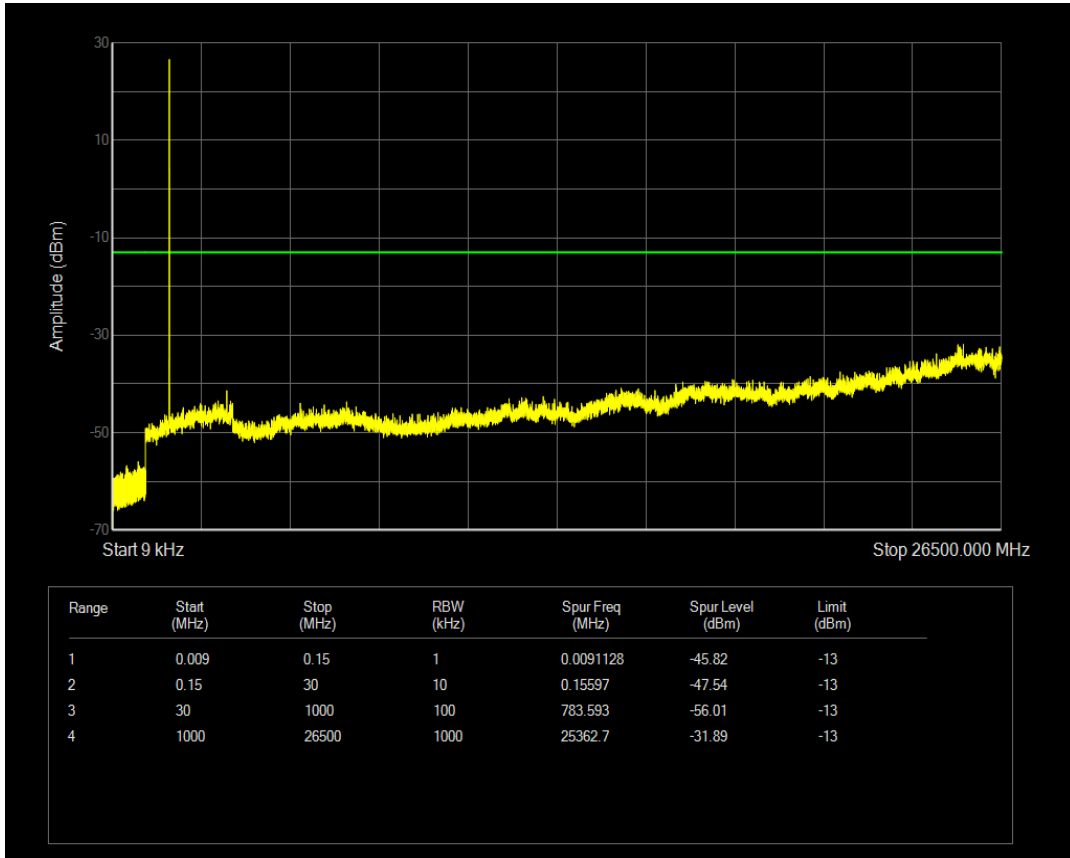

Band66 QAM16 BW=1.4MHz Channel=131979 RB Size=6 Position=#0

Band66 QPSK BW=1.4MHz Channel=132322 RB Size=1 Position=#0