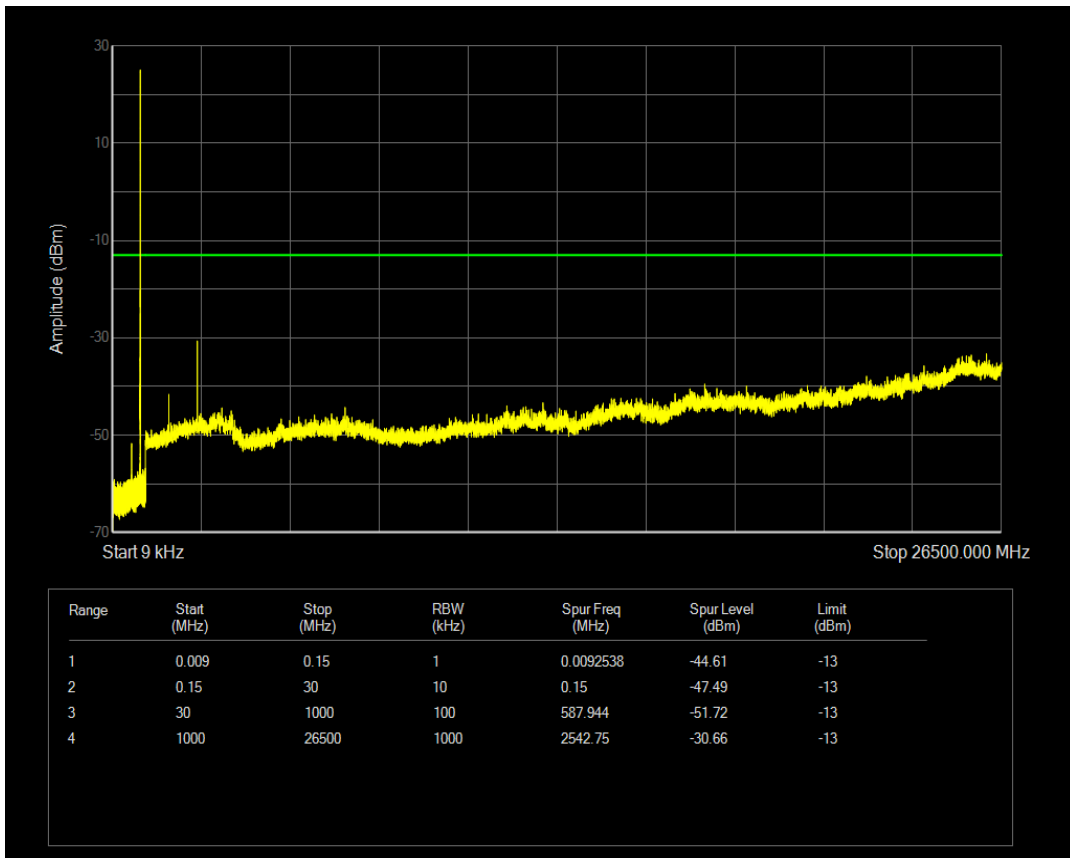

Band5 QAM16 BW=1.4MHz Channel=20407 RB Size=1 Position=#0

Band5 QAM16 BW=1.4MHz Channel=20407 RB Size=6 Position=#0

Band5 QPSK BW=1.4MHz Channel=20525 RB Size=1 Position=#0

Band5 QPSK BW=1.4MHz Channel=20525 RB Size=6 Position=#0

Band5 QAM16 BW=1.4MHz Channel=20525 RB Size=1 Position=#0

Band5 QAM16 BW=1.4MHz Channel=20525 RB Size=6 Position=#0

Band5 QPSK BW=1.4MHz Channel=20643 RB Size=1 Position=#0

Band5 QPSK BW=1.4MHz Channel=20643 RB Size=6 Position=#0