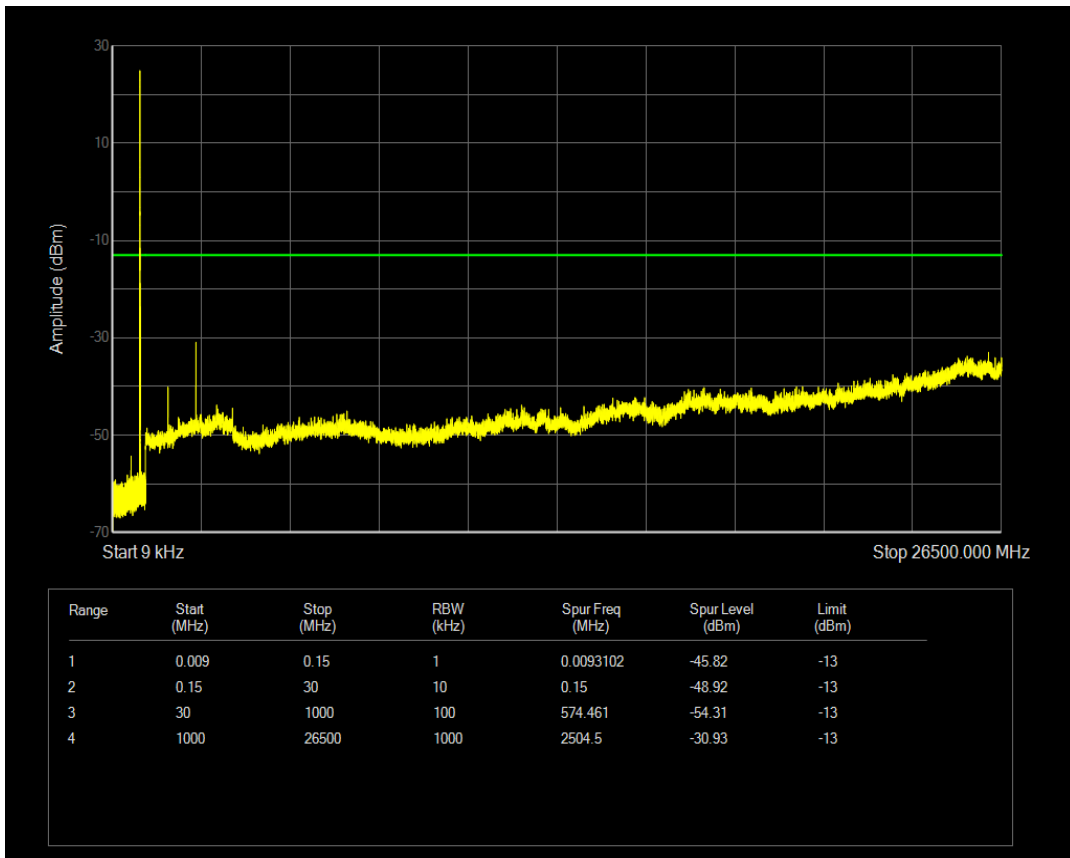

Band5 QPSK BW=5MHz Channel=20525 RB Size=1 Position=#0

Band5 QPSK BW=5MHz Channel=20525 RB Size=25 Position=#0