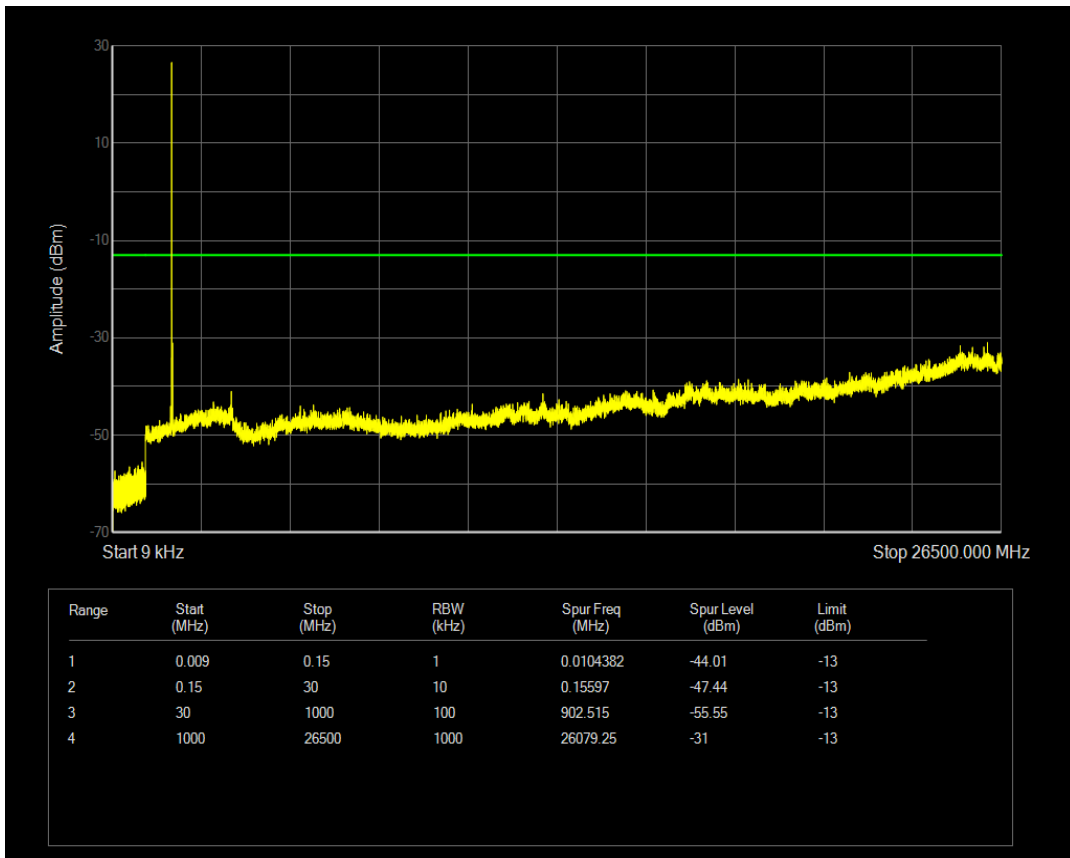

Band66 QPSK BW=1.4MHz Channel=132665 RB Size=1 Position=#0

Band66 QPSK BW=1.4MHz Channel=132665 RB Size=6 Position=#0