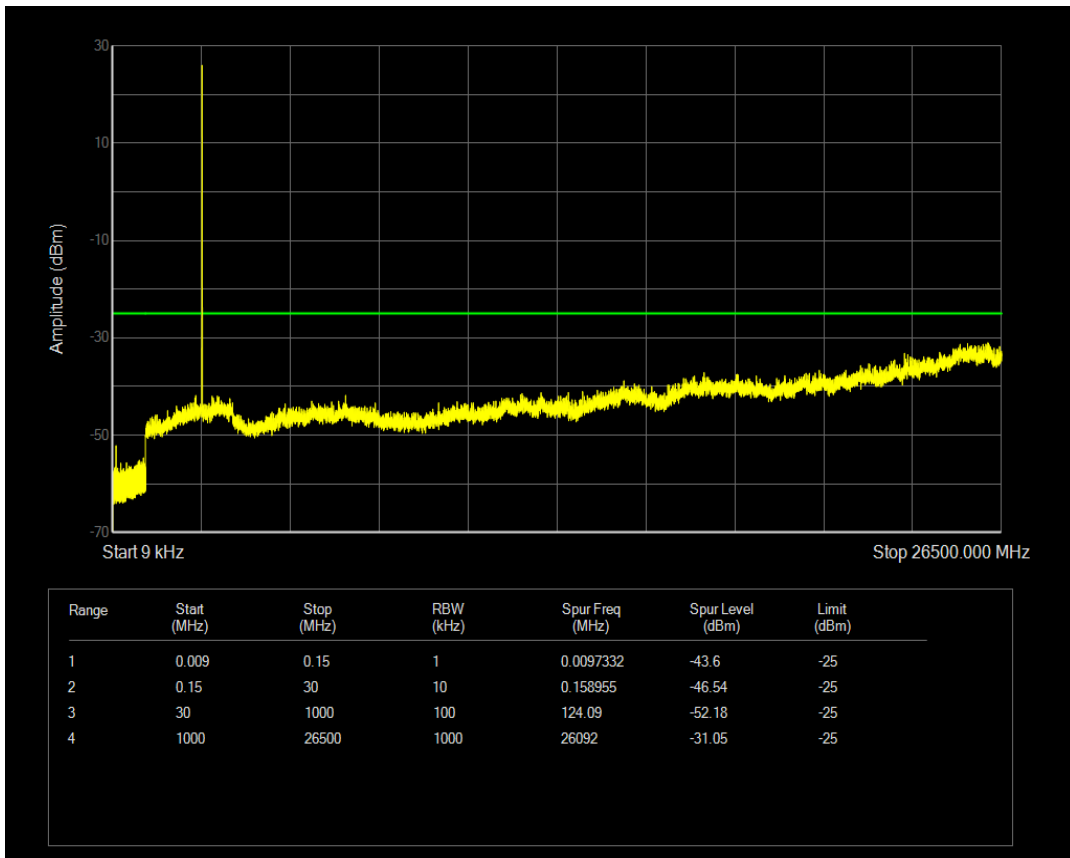

Band41 QAM16 BW=5MHz Channel=41565 RB Size=1 Position=#0

Band41 QAM16 BW=5MHz Channel=41565 RB Size=25 Position=#0