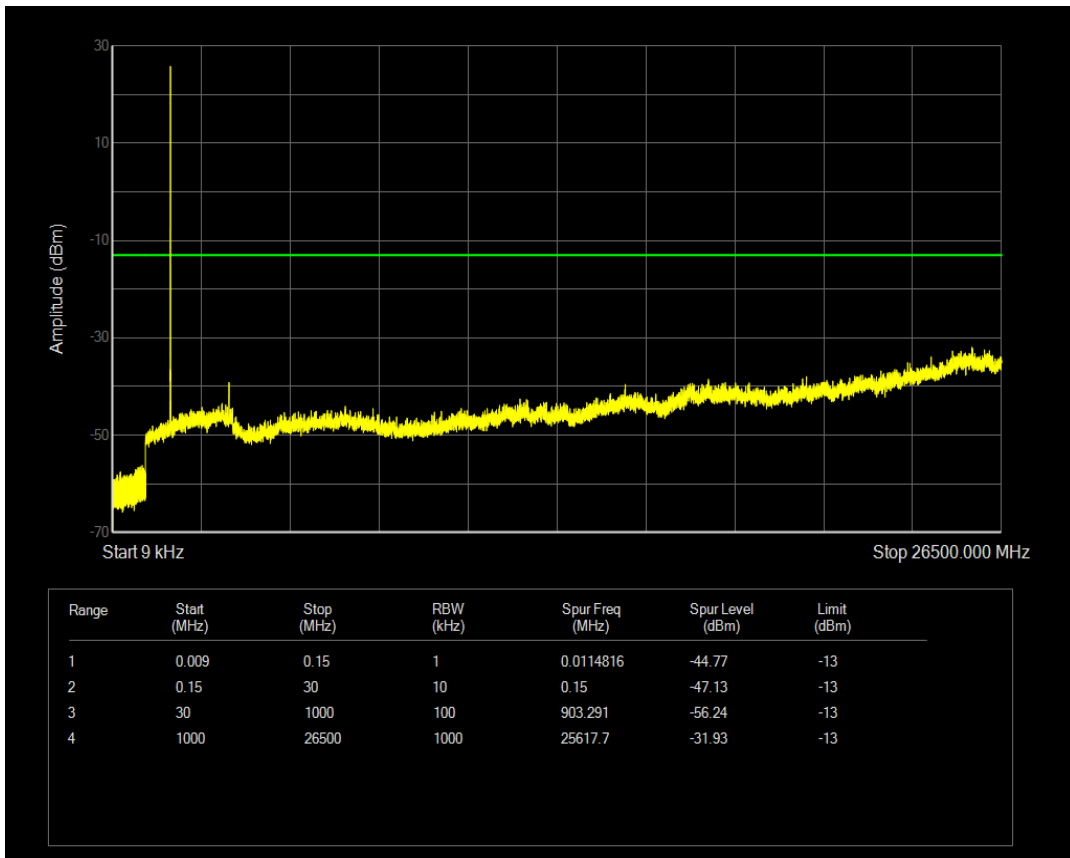

Band66 QAM16 BW=3MHz Channel=132322 RB Size=1 Position=#0

Band66 QAM16 BW=3MHz Channel=132322 RB Size=15 Position=#0