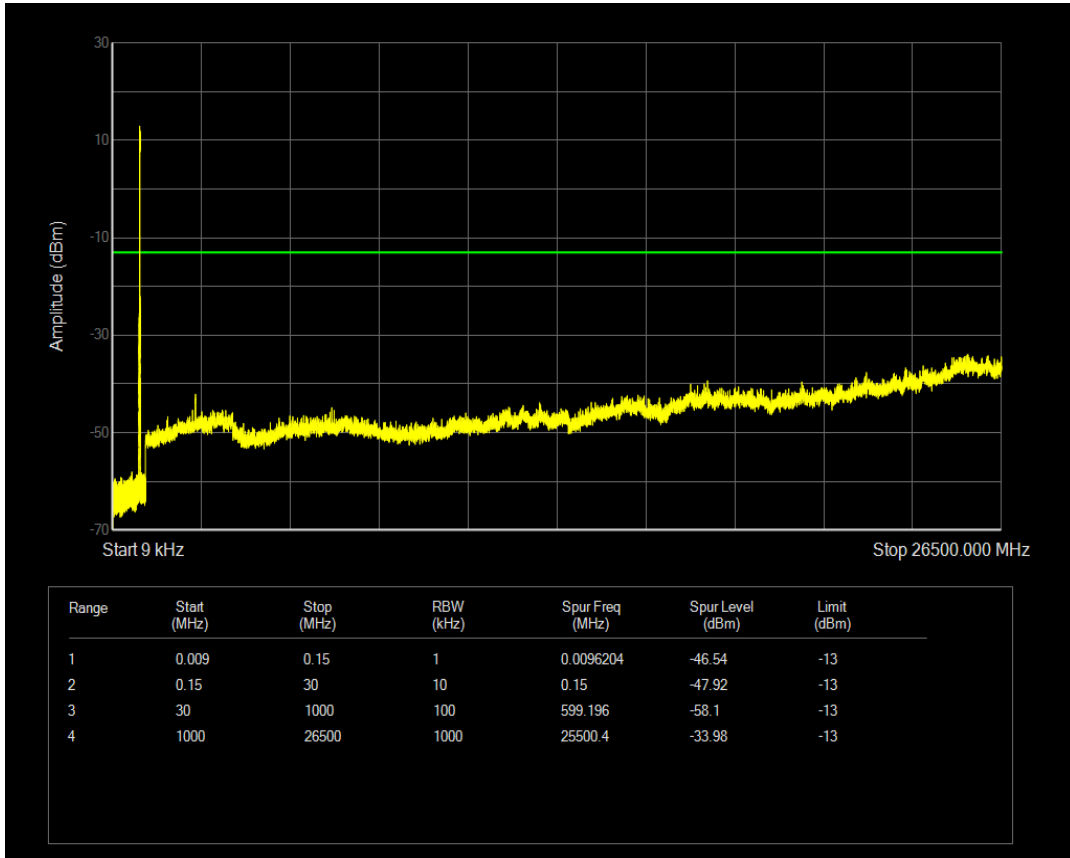

Band5 QAM16 BW=5MHz Channel=20625 RB Size=1 Position=#0

Band5 QAM16 BW=5MHz Channel=20625 RB Size=25 Position=#0

Band5 QPSK BW=10MHz Channel=20450 RB Size=1 Position=#0

Band5 QPSK BW=10MHz Channel=20450 RB Size=50 Position=#0

Band5 QAM16 BW=10MHz Channel=20450 RB Size=1 Position=#0

Band5 QAM16 BW=10MHz Channel=20450 RB Size=50 Position=#0

Band5 QPSK BW=10MHz Channel=20525 RB Size=1 Position=#0

Band5 QPSK BW=10MHz Channel=20525 RB Size=50 Position=#0