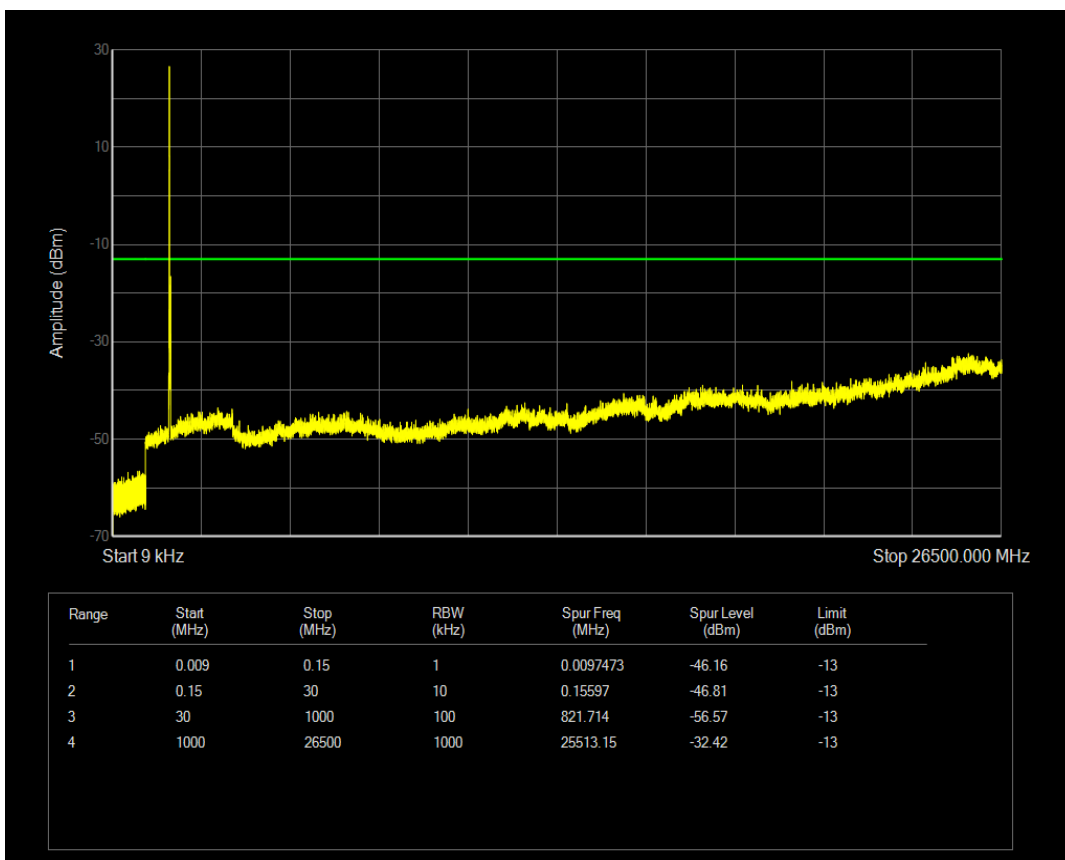

Band4 QAM16 BW=15MHz Channel=20325 RB Size=1 Position=#0

Band4 QAM16 BW=15MHz Channel=20325 RB Size=75 Position=#0

Band4 QPSK BW=20MHz Channel=20050 RB Size=1 Position=#0

Band4 QPSK BW=20MHz Channel=20050 RB Size=100 Position=#0

Band4 QAM16 BW=20MHz Channel=20050 RB Size=1 Position=#0

Band4 QAM16 BW=20MHz Channel=20050 RB Size=100 Position=#0

Band4 QPSK BW=20MHz Channel=20175 RB Size=1 Position=#0

Band4 QPSK BW=20MHz Channel=20175 RB Size=100 Position=#0