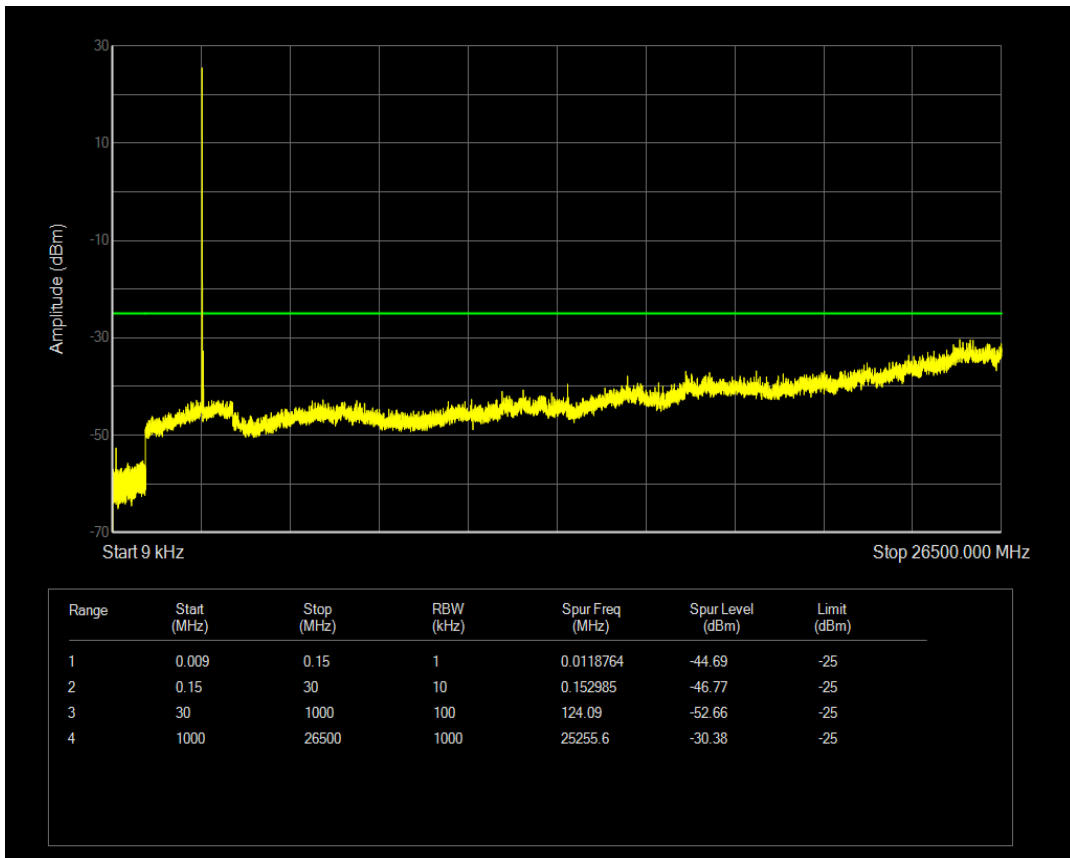

Band41 QPSK BW=5MHz Channel=41565 RB Size=1 Position=#0

Band41 QPSK BW=5MHz Channel=41565 RB Size=25 Position=#0