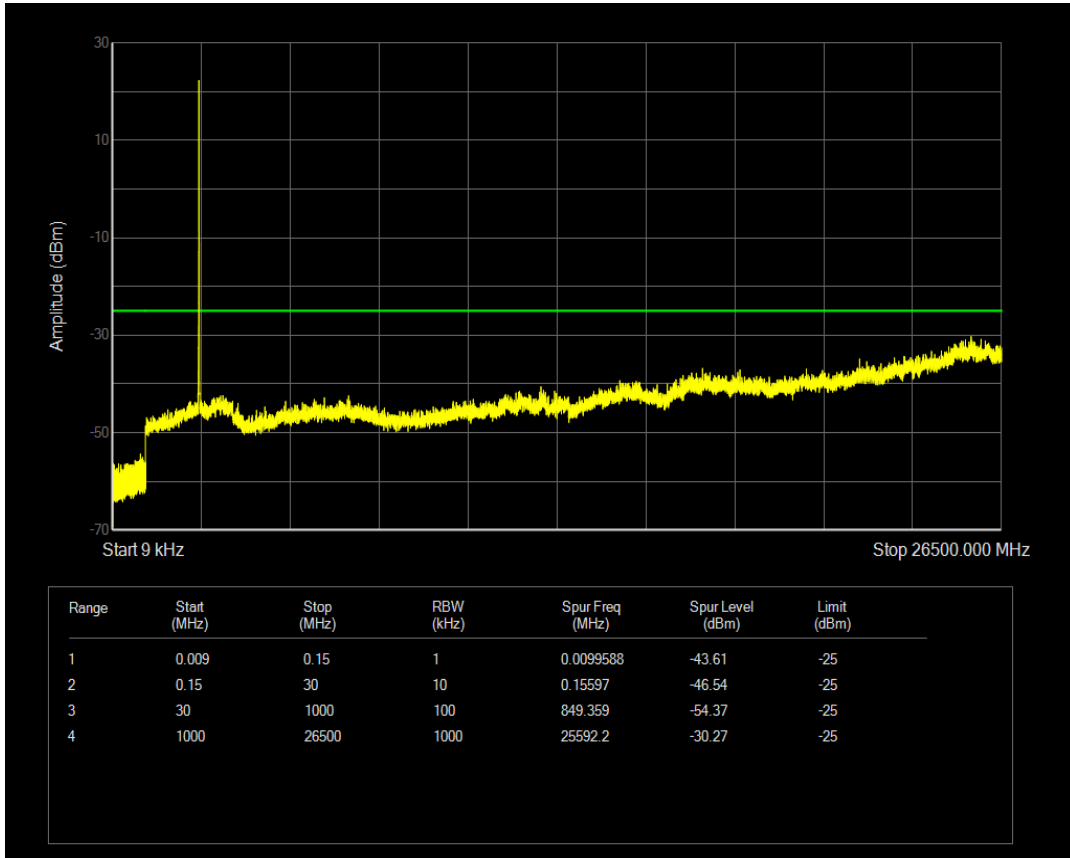

Band41 QAM16 BW=5MHz Channel=40620 RB Size=25 Position=#0

Band41 QPSK BW=5MHz Channel=41565 RB Size=1 Position=#0