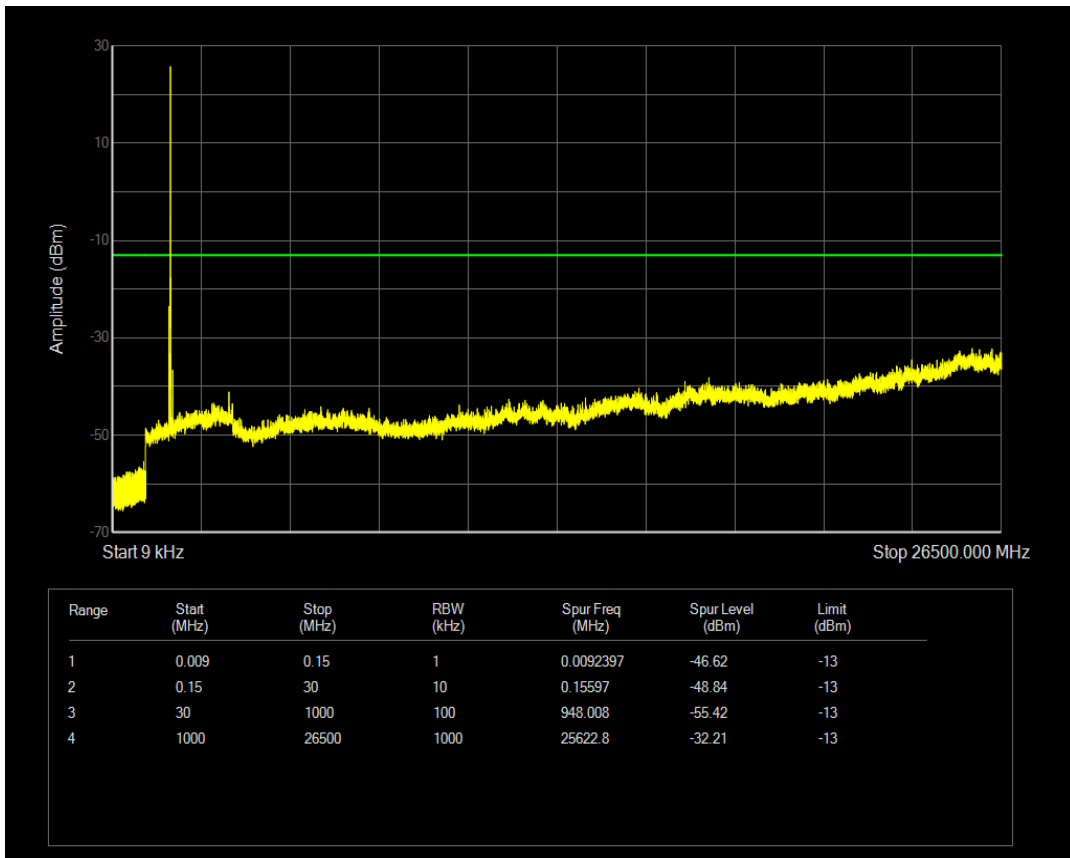

Band66 QAM16 BW=5MHz Channel=132322 RB Size=1 Position=#0

Band66 QAM16 BW=5MHz Channel=132322 RB Size=25 Position=#0