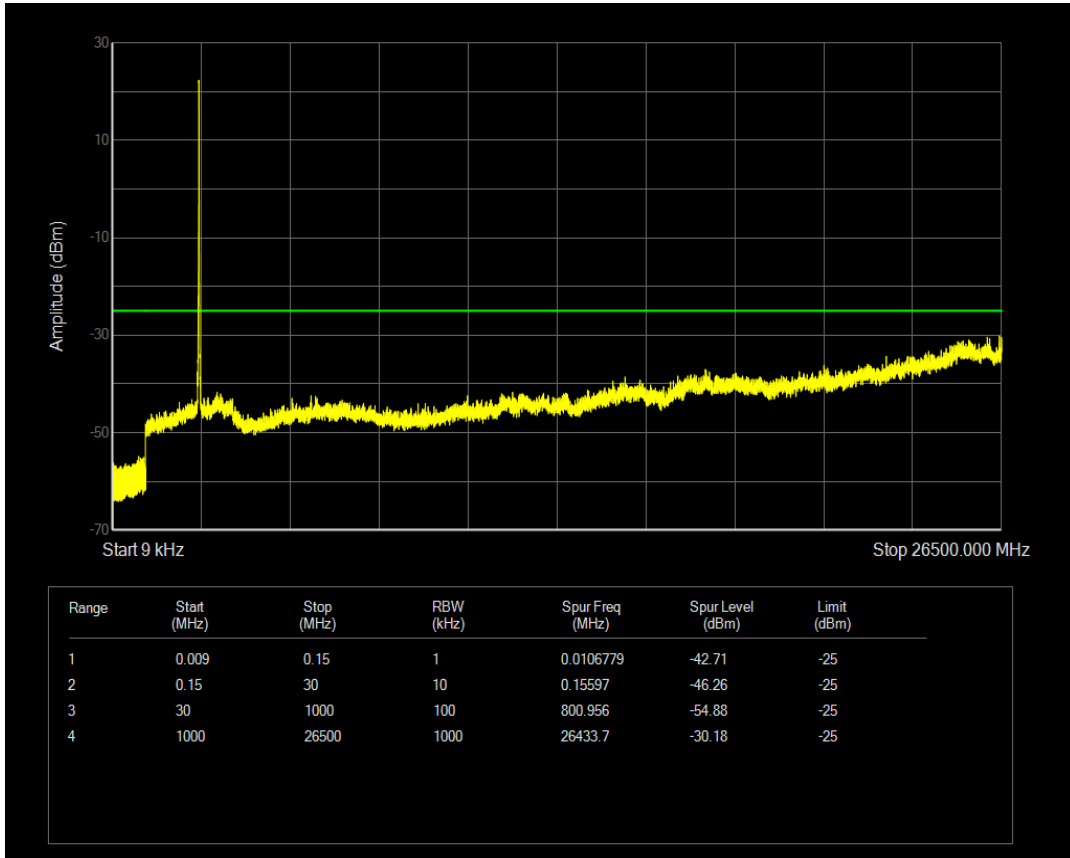

Band41 QAM16 BW=10MHz Channel=39700 RB Size=1 Position=#0

Band41 QAM16 BW=10MHz Channel=39700 RB Size=50 Position=#0

Band41 QPSK BW=10MHz Channel=40620 RB Size=1 Position=#0

Band41 QPSK BW=10MHz Channel=40620 RB Size=50 Position=#0