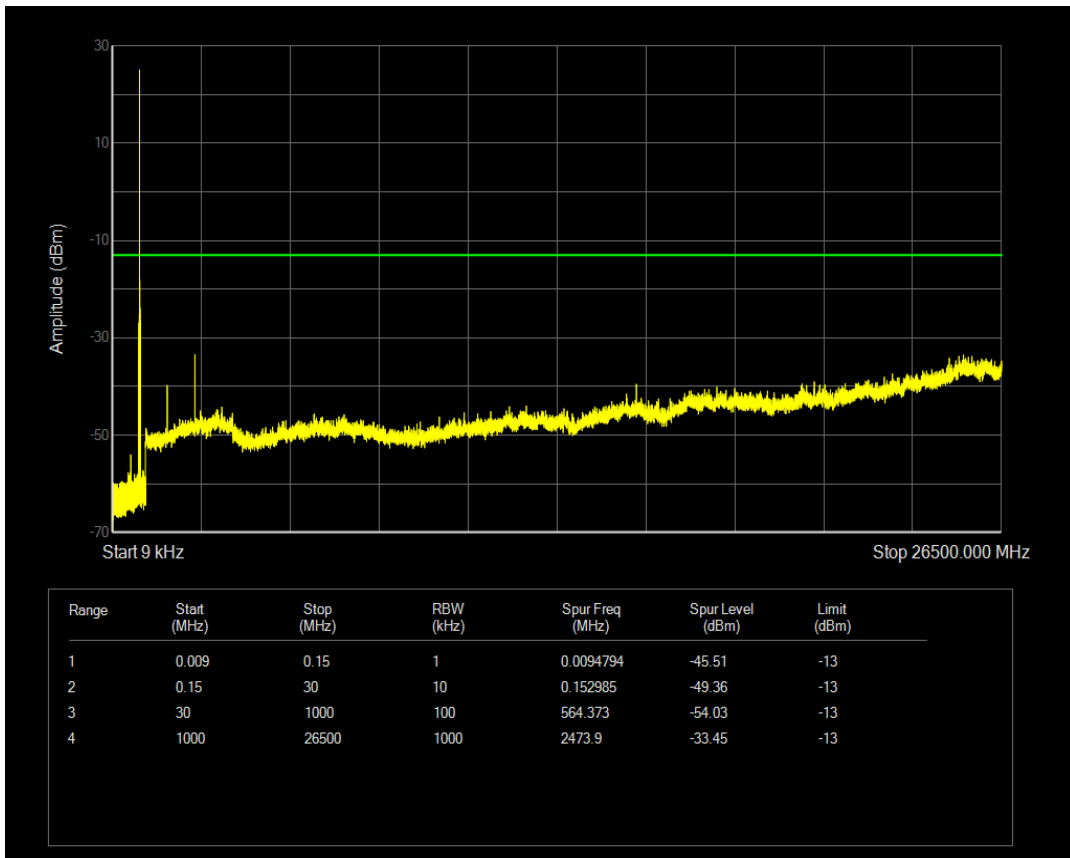

Band5 QPSK BW=5MHz Channel=20425 RB Size=1 Position=#0

Band5 QPSK BW=5MHz Channel=20425 RB Size=25 Position=#0