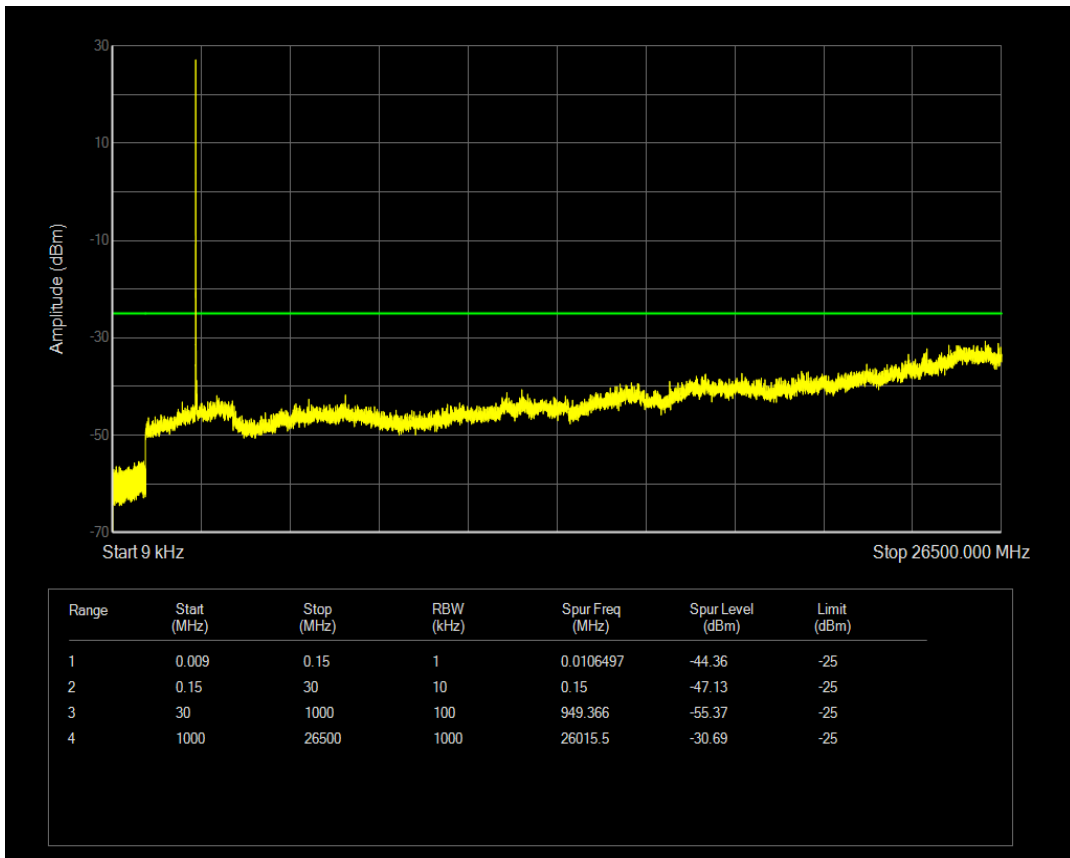

Band4 QAM16 BW=20MHz Channel=20050 RB Size=1 Position=#0

Band4 QAM16 BW=20MHz Channel=20050 RB Size=100 Position=#0

Band4 QPSK BW=20MHz Channel=20175 RB Size=1 Position=#0

Band4 QPSK BW=20MHz Channel=20175 RB Size=100 Position=#0

Band4 QAM16 BW=20MHz Channel=20175 RB Size=1 Position=#0

Band4 QAM16 BW=20MHz Channel=20175 RB Size=100 Position=#0

Band4 QPSK BW=20MHz Channel=20300 RB Size=1 Position=#0

Band4 QPSK BW=20MHz Channel=20300 RB Size=100 Position=#0

Band4 QAM16 BW=20MHz Channel=20300 RB Size=1 Position=#0

Band4 QAM16 BW=20MHz Channel=20300 RB Size=100 Position=#0

Band41 QPSK BW=5MHz Channel=39675 RB Size=1 Position=#0

Band41 QPSK BW=5MHz Channel=39675 RB Size=25 Position=#0