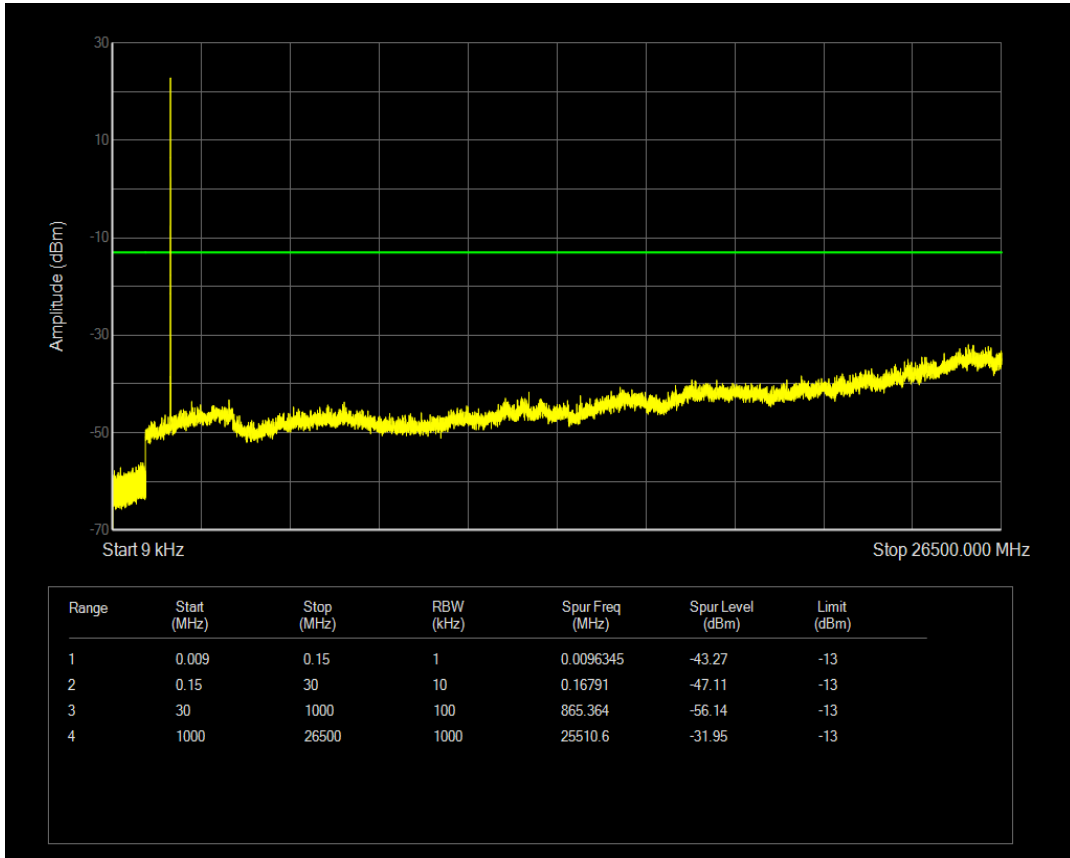

Band66 QAM16 BW=3MHz Channel=132322 RB Size=15 Position=#0

Band66 QPSK BW=3MHz Channel=132657 RB Size=1 Position=#0