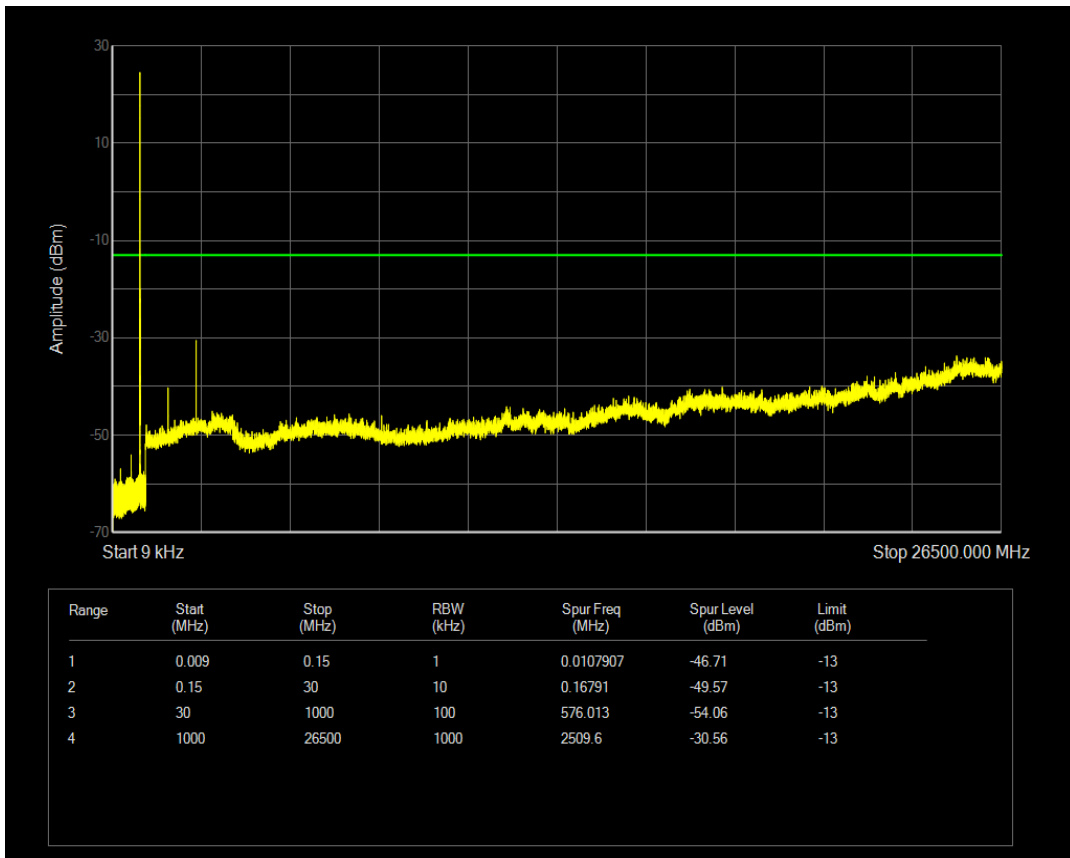

Band41 QAM16 BW=20MHz Channel=41490 RB Size=1 Position=#0

Band41 QAM16 BW=20MHz Channel=41490 RB Size=100 Position=#0

Band5 QPSK BW=1.4MHz Channel=20407 RB Size=1 Position=#0

Band5 QPSK BW=1.4MHz Channel=20407 RB Size=6 Position=#0

Band5 QAM16 BW=1.4MHz Channel=20407 RB Size=1 Position=#0

Band5 QAM16 BW=1.4MHz Channel=20407 RB Size=6 Position=#0

Band5 QPSK BW=1.4MHz Channel=20525 RB Size=1 Position=#0

Band5 QPSK BW=1.4MHz Channel=20525 RB Size=6 Position=#0