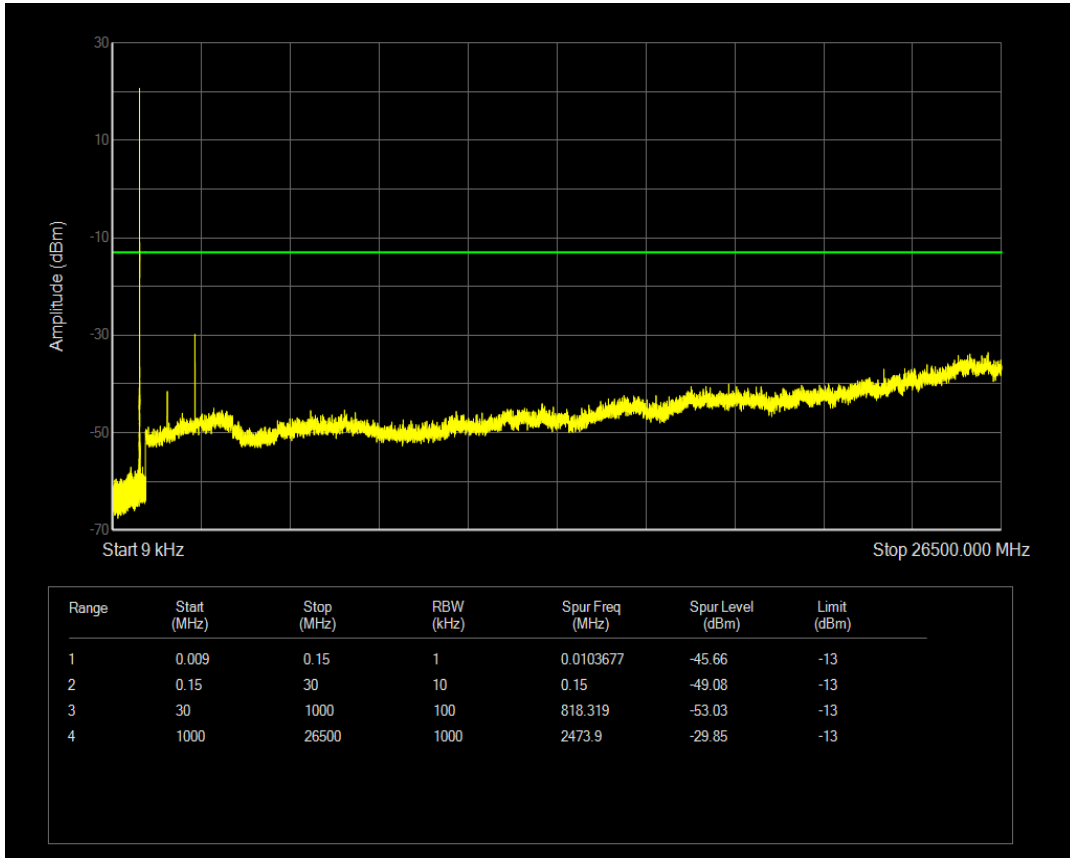

Band41 QAM16 BW=20MHz Channel=41490 RB Size=1 Position=#0

Band41 QAM16 BW=20MHz Channel=41490 RB Size=100 Position=#0

Band5 QPSK BW=1.4MHz Channel=20407 RB Size=1 Position=#0

Band5 QPSK BW=1.4MHz Channel=20407 RB Size=6 Position=#0

Band5 QAM16 BW=1.4MHz Channel=20407 RB Size=1 Position=#0

Band5 QAM16 BW=1.4MHz Channel=20407 RB Size=6 Position=#0

Band5 QPSK BW=1.4MHz Channel=20525 RB Size=1 Position=#0

Band5 QPSK BW=1.4MHz Channel=20525 RB Size=6 Position=#0