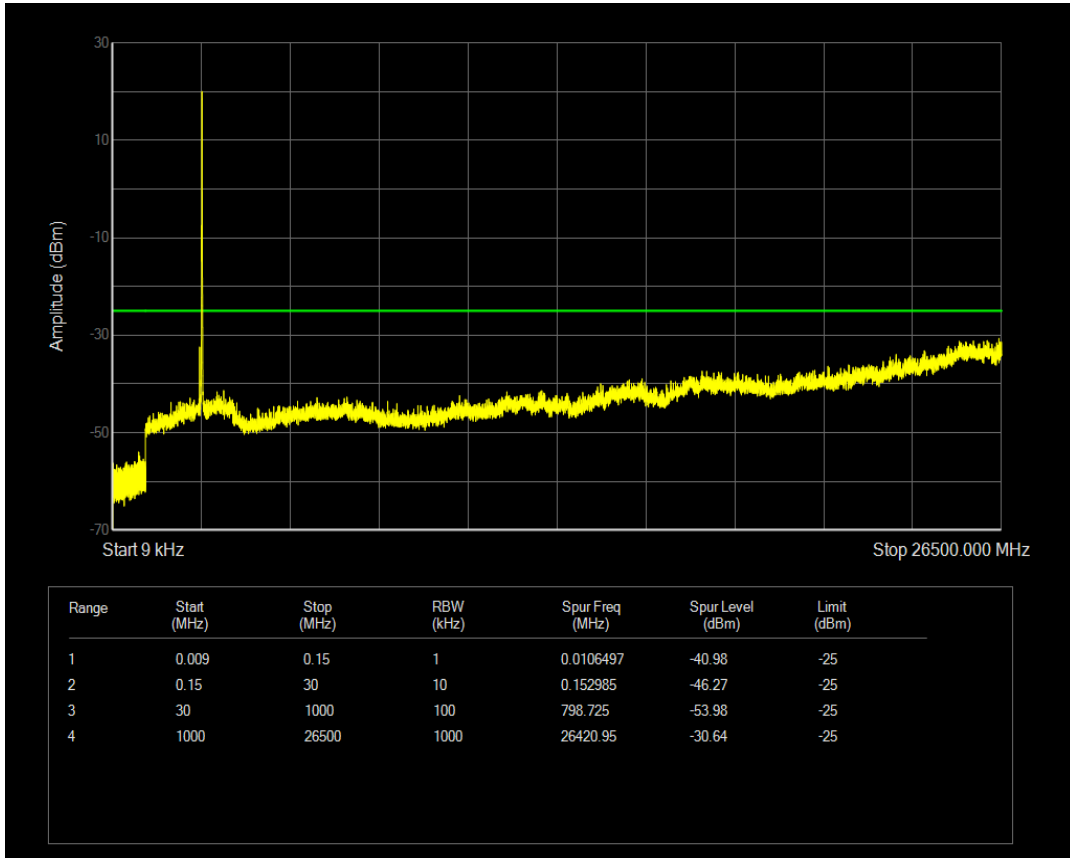

Band41 QAM16 BW=10MHz Channel=41540 RB Size=50 Position=#0

Band41 QPSK BW=15MHz Channel=39725 RB Size=1 Position=#0