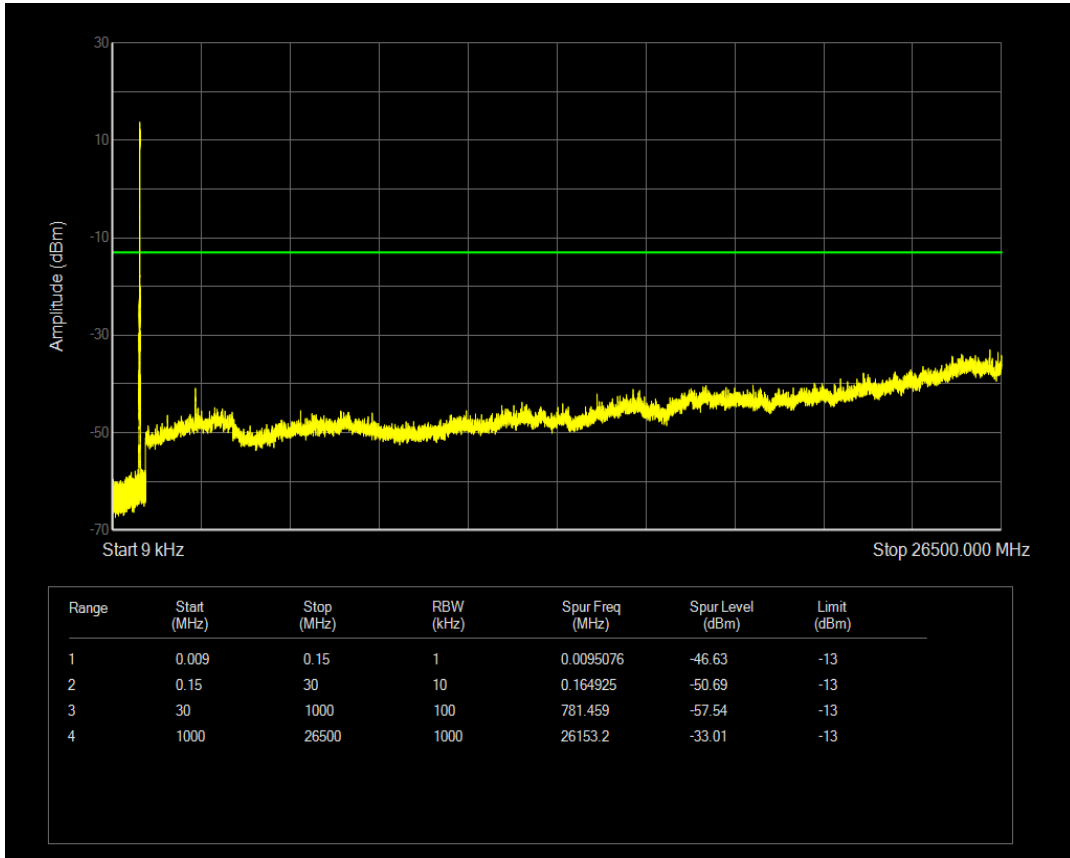

Band5 QAM16 BW=5MHz Channel=20625 RB Size=1 Position=#0

Band5 QAM16 BW=5MHz Channel=20625 RB Size=25 Position=#0

Band5 QPSK BW=10MHz Channel=20450 RB Size=1 Position=#0

Band5 QPSK BW=10MHz Channel=20450 RB Size=50 Position=#0

Band5 QAM16 BW=10MHz Channel=20450 RB Size=1 Position=#0

Band5 QAM16 BW=10MHz Channel=20450 RB Size=50 Position=#0

Band5 QPSK BW=10MHz Channel=20525 RB Size=1 Position=#0

Band5 QPSK BW=10MHz Channel=20525 RB Size=50 Position=#0