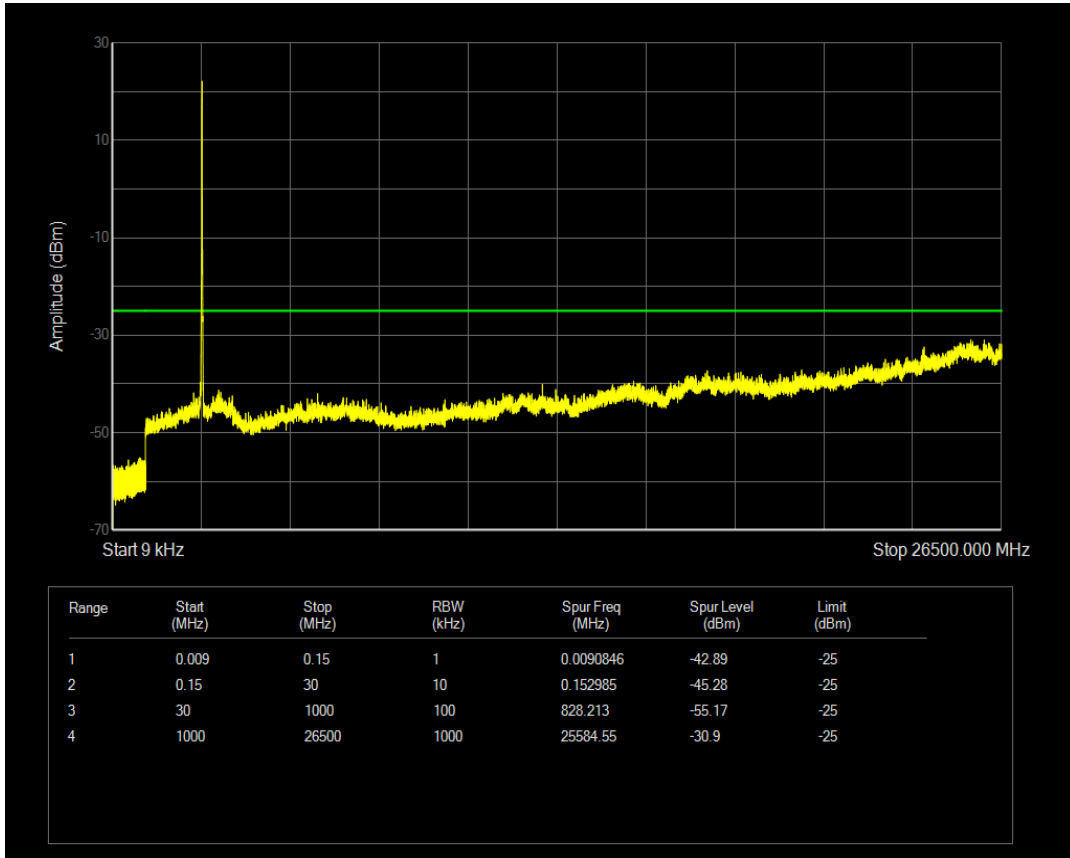

Band41 QAM16 BW=15MHz Channel=40620 RB Size=1 Position=#0

Band41 QAM16 BW=15MHz Channel=40620 RB Size=75 Position=#0

Band41 QPSK BW=15MHz Channel=41515 RB Size=1 Position=#0

Band41 QPSK BW=15MHz Channel=41515 RB Size=75 Position=#0