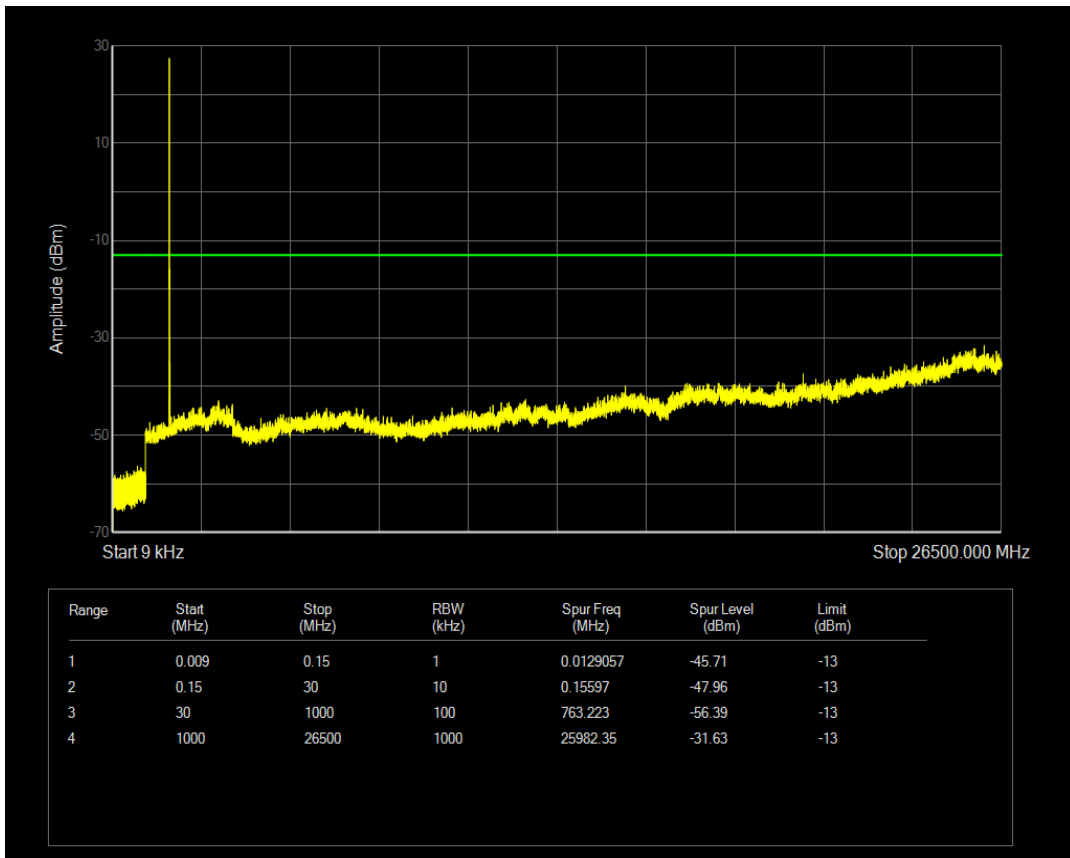

Band66 QAM16 BW=5MHz Channel=131997 RB Size=1 Position=#0

Band66 QAM16 BW=5MHz Channel=131997 RB Size=25 Position=#0