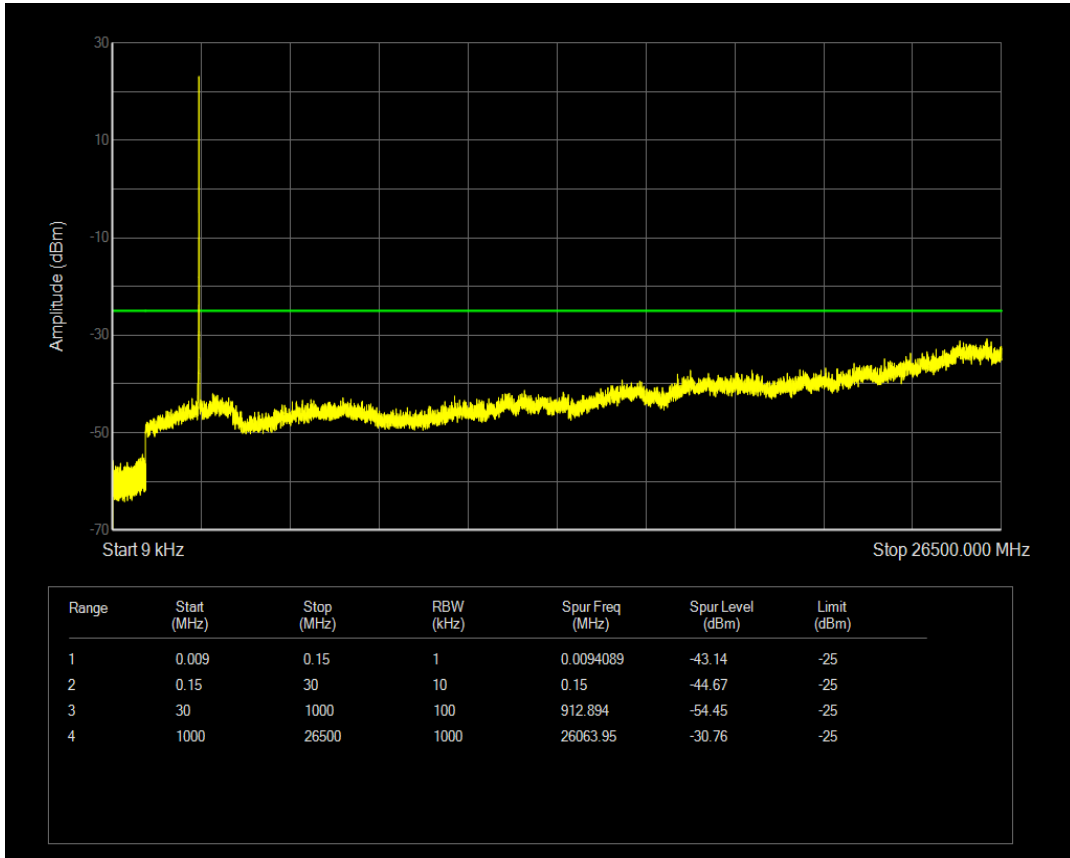

Band4 QAM16 BW=20MHz Channel=20300 RB Size=1 Position=#0

Band4 QAM16 BW=20MHz Channel=20300 RB Size=100 Position=#0

Band41 QPSK BW=5MHz Channel=39675 RB Size=1 Position=#0

Band41 QPSK BW=5MHz Channel=39675 RB Size=25 Position=#0

Band41 QAM16 BW=5MHz Channel=39675 RB Size=1 Position=#0

Band41 QAM16 BW=5MHz Channel=39675 RB Size=25 Position=#0

Band41 QPSK BW=5MHz Channel=40620 RB Size=1 Position=#0

Band41 QPSK BW=5MHz Channel=40620 RB Size=25 Position=#0