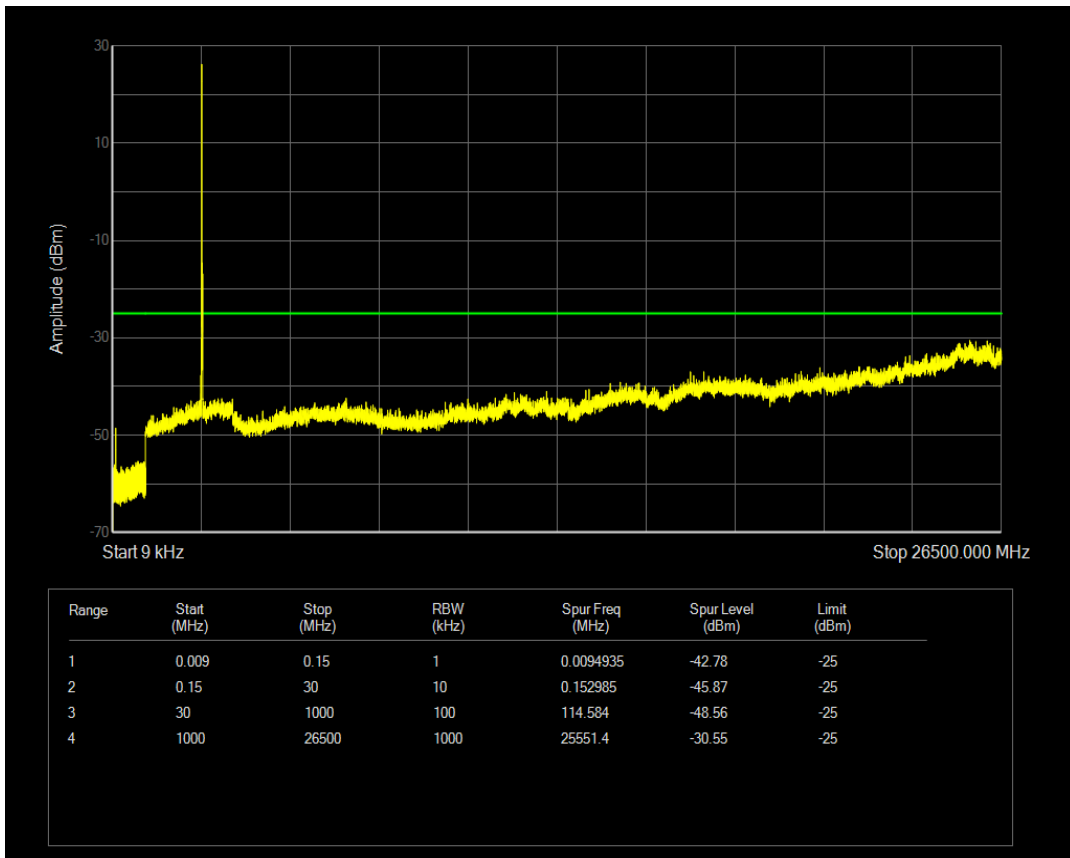

Band41 QAM16 BW=15MHz Channel=41515 RB Size=1 Position=#0

Band41 QAM16 BW=15MHz Channel=41515 RB Size=75 Position=#0