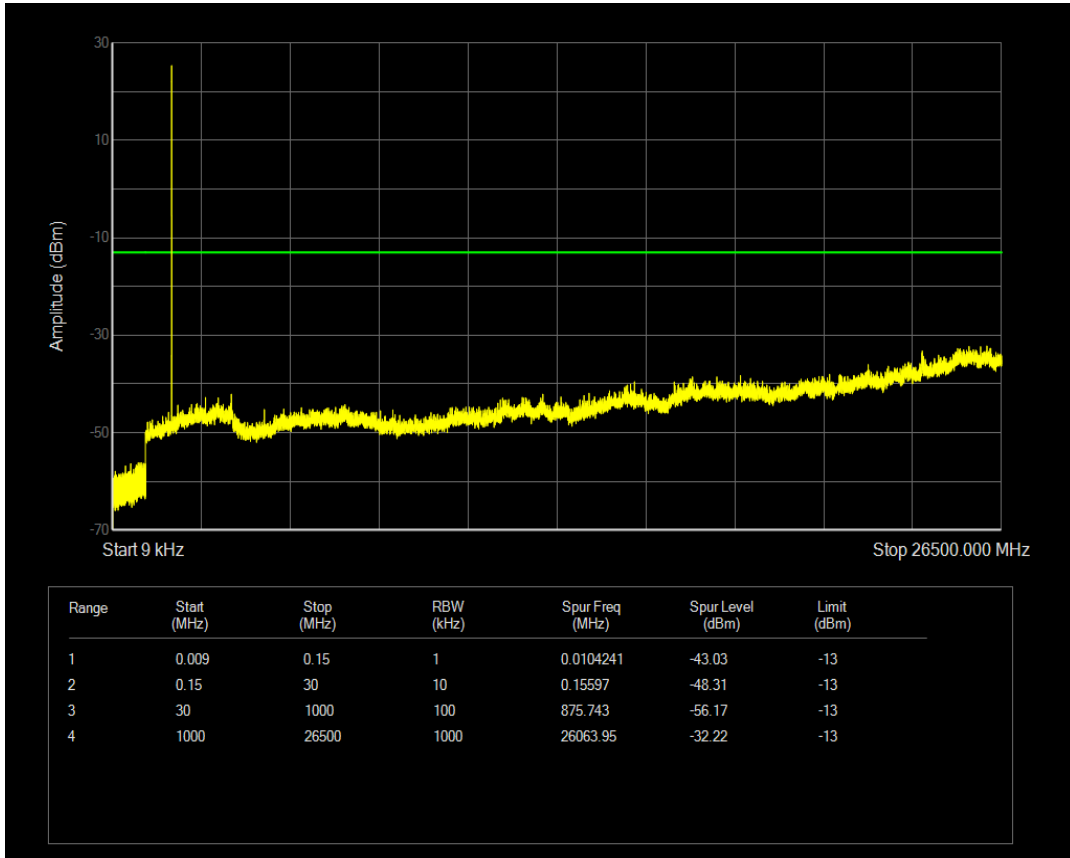

Band66 QAM16 BW=1.4MHz Channel=132322 RB Size=1 Position=#0

Band66 QAM16 BW=1.4MHz Channel=132322 RB Size=6 Position=#0

Band66 QPSK BW=1.4MHz Channel=132665 RB Size=1 Position=#0

Band66 QPSK BW=1.4MHz Channel=132665 RB Size=6 Position=#0