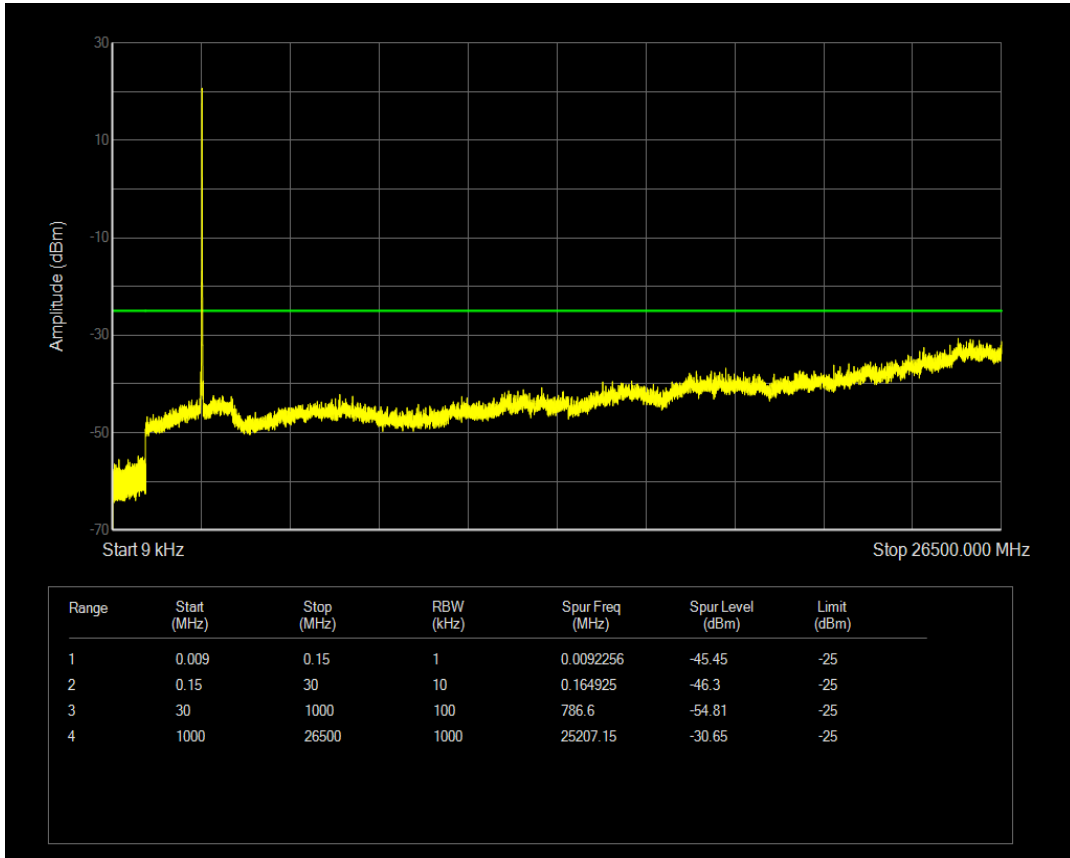

Band41 QAM16 BW=10MHz Channel=40620 RB Size=1 Position=#0

Band41 QAM16 BW=10MHz Channel=40620 RB Size=50 Position=#0

Band41 QPSK BW=10MHz Channel=41540 RB Size=1 Position=#0

Band41 QPSK BW=10MHz Channel=41540 RB Size=50 Position=#0