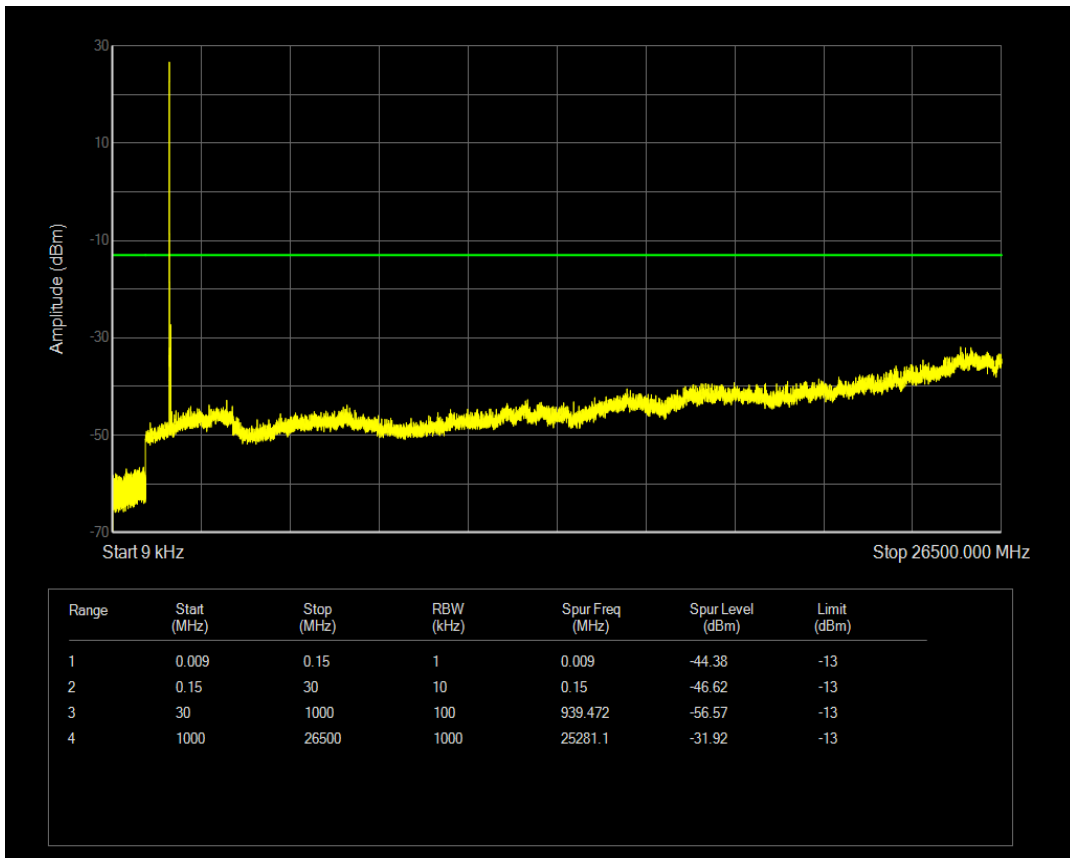

Band66 QAM16 BW=3MHz Channel=131987 RB Size=1 Position=#0

Band66 QAM16 BW=3MHz Channel=131987 RB Size=15 Position=#0