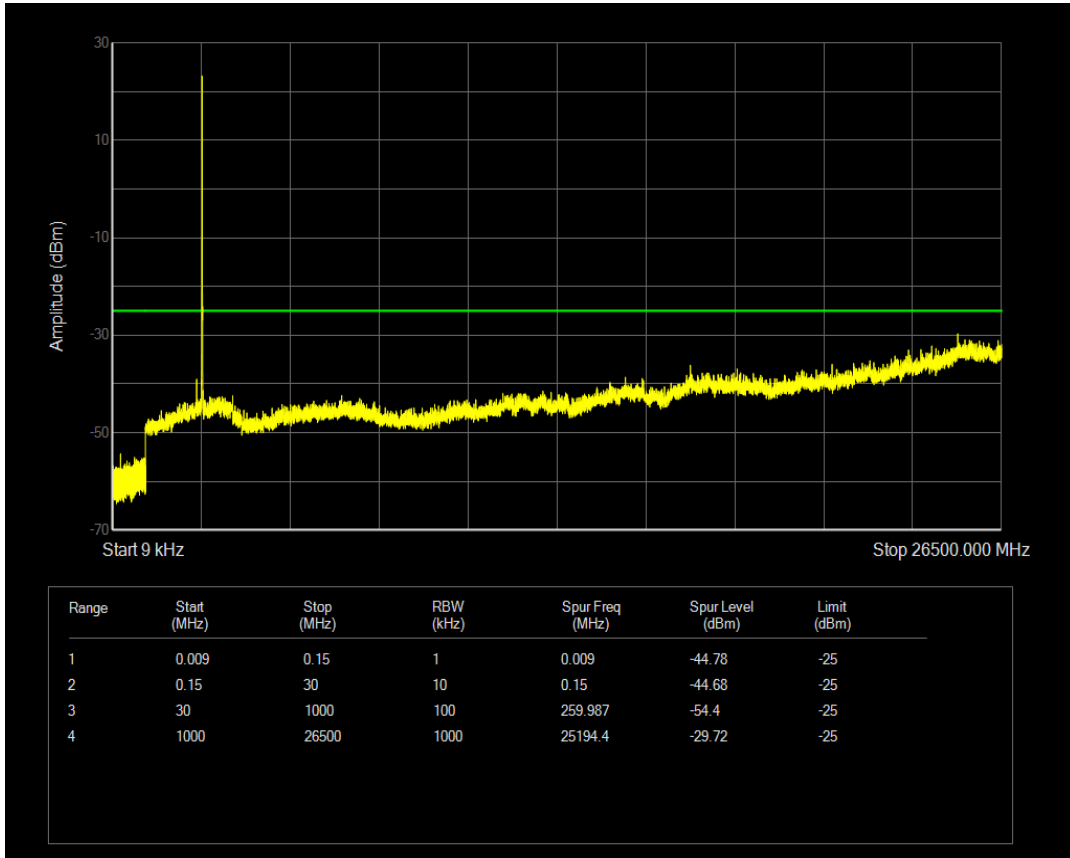

Band41 QAM16 BW=5MHz Channel=41565 RB Size=25 Position=#0

Band41 QPSK BW=10MHz Channel=39700 RB Size=1 Position=#0