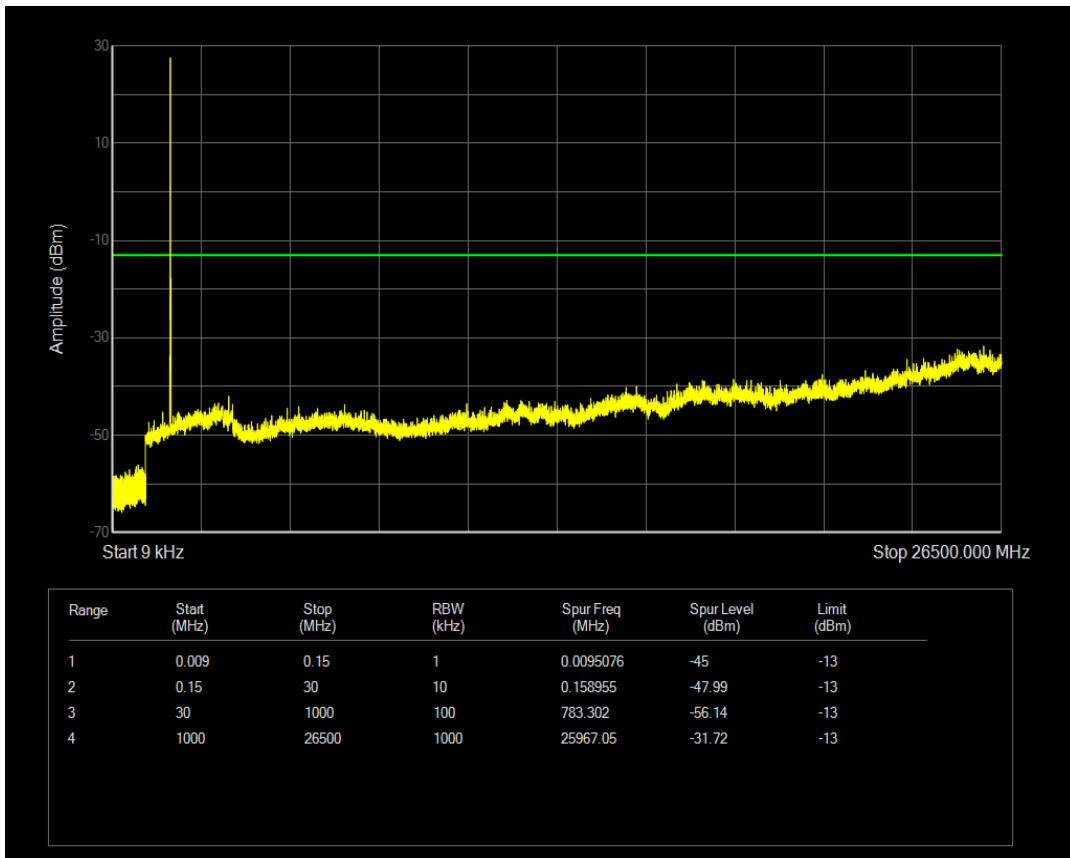

Band66 QPSK BW=10MHz Channel=132322 RB Size=1 Position=#0

Band66 QPSK BW=10MHz Channel=132322 RB Size=50 Position=#0