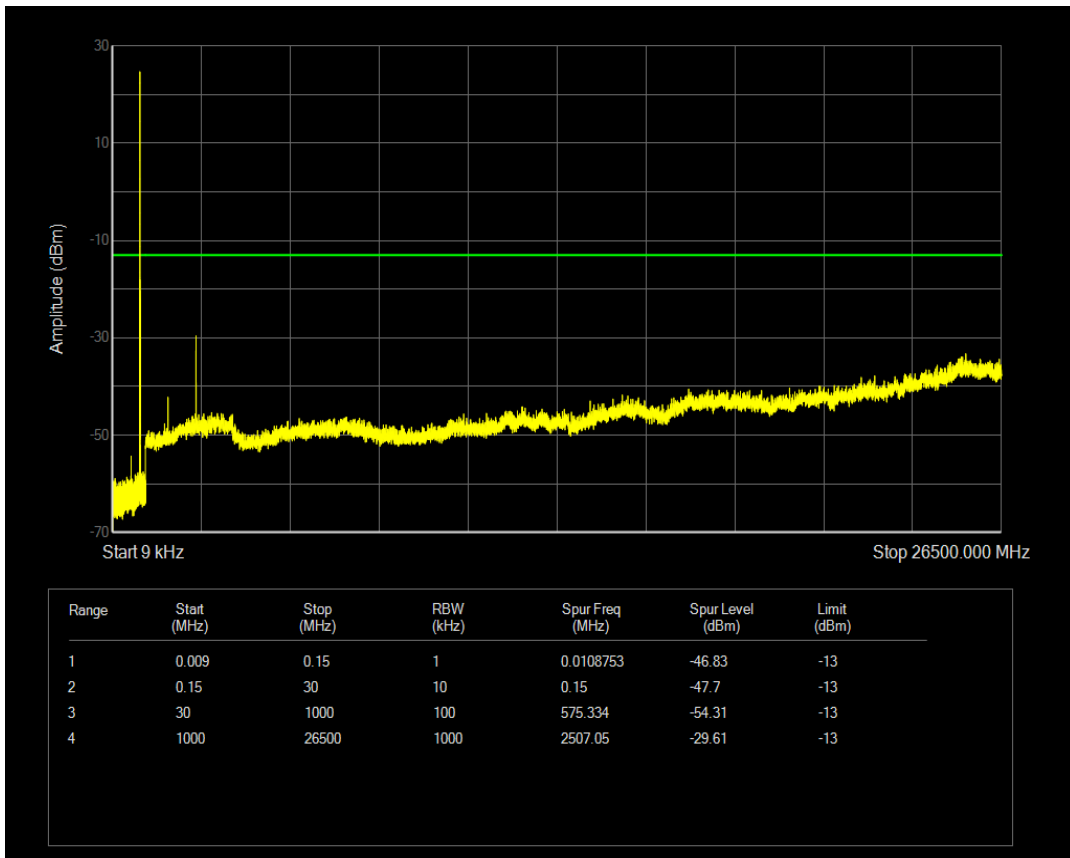

Band5 QAM16 BW=3MHz Channel=20525 RB Size=1 Position=#0

Band5 QAM16 BW=3MHz Channel=20525 RB Size=15 Position=#0