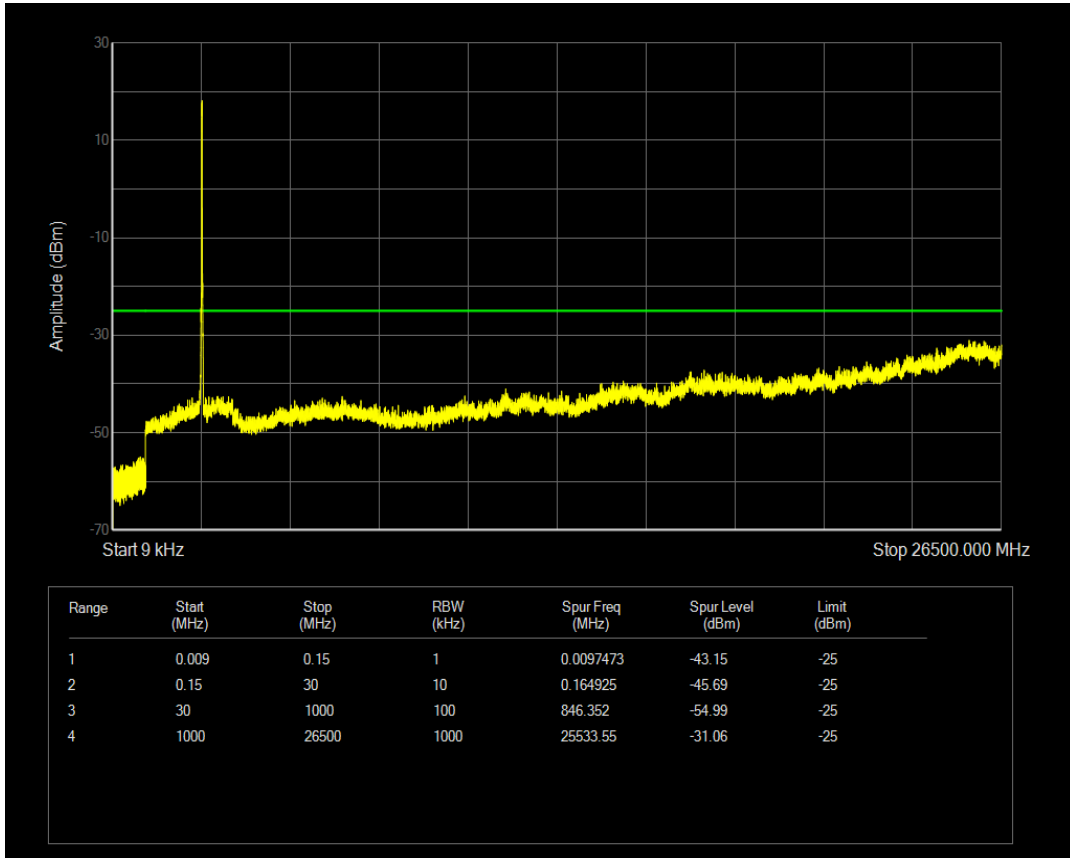

Band41 QAM16 BW=20MHz Channel=41490 RB Size=100 Position=#0

Band5 QPSK BW=1.4MHz Channel=20407 RB Size=1 Position=#0