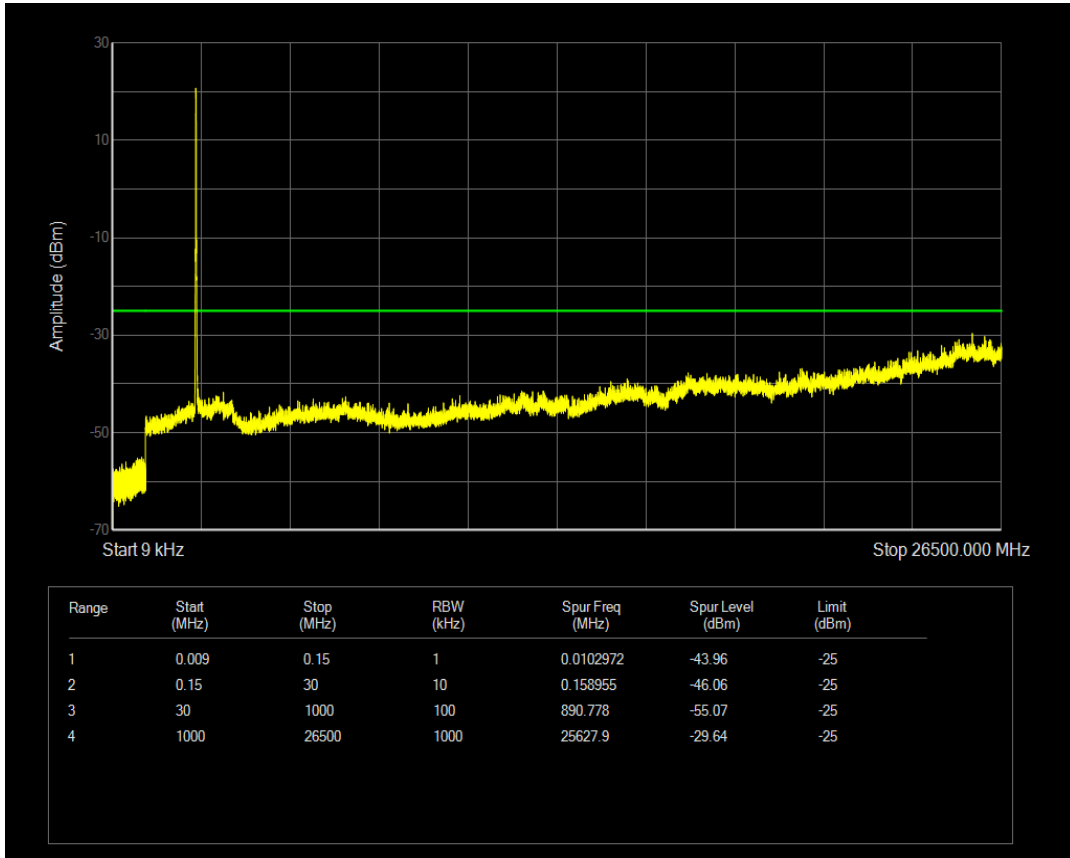

Band41 QAM16 BW=10MHz Channel=41540 RB Size=1 Position=#0

Band41 QAM16 BW=10MHz Channel=41540 RB Size=50 Position=#0

Band41 QPSK BW=15MHz Channel=39725 RB Size=1 Position=#0

Band41 QPSK BW=15MHz Channel=39725 RB Size=75 Position=#0