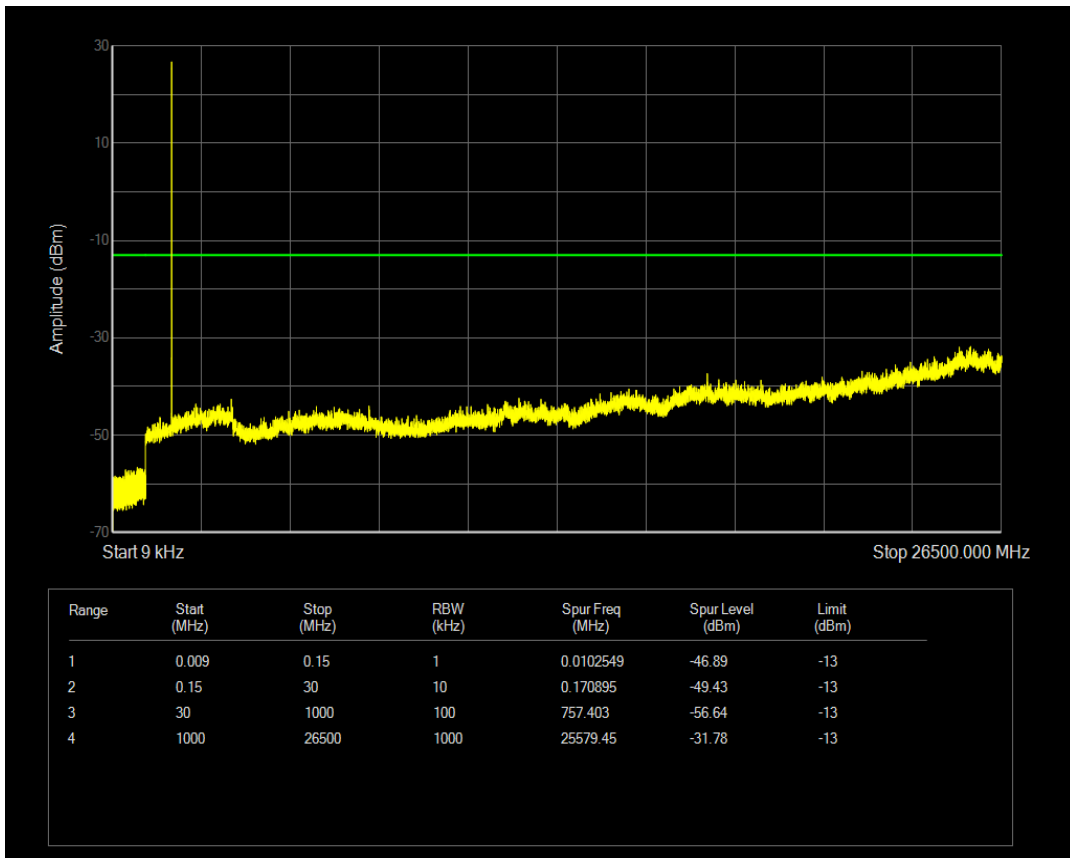

Band66 QAM16 BW=1.4MHz Channel=132665 RB Size=1 Position=#0

Band66 QAM16 BW=1.4MHz Channel=132665 RB Size=6 Position=#0