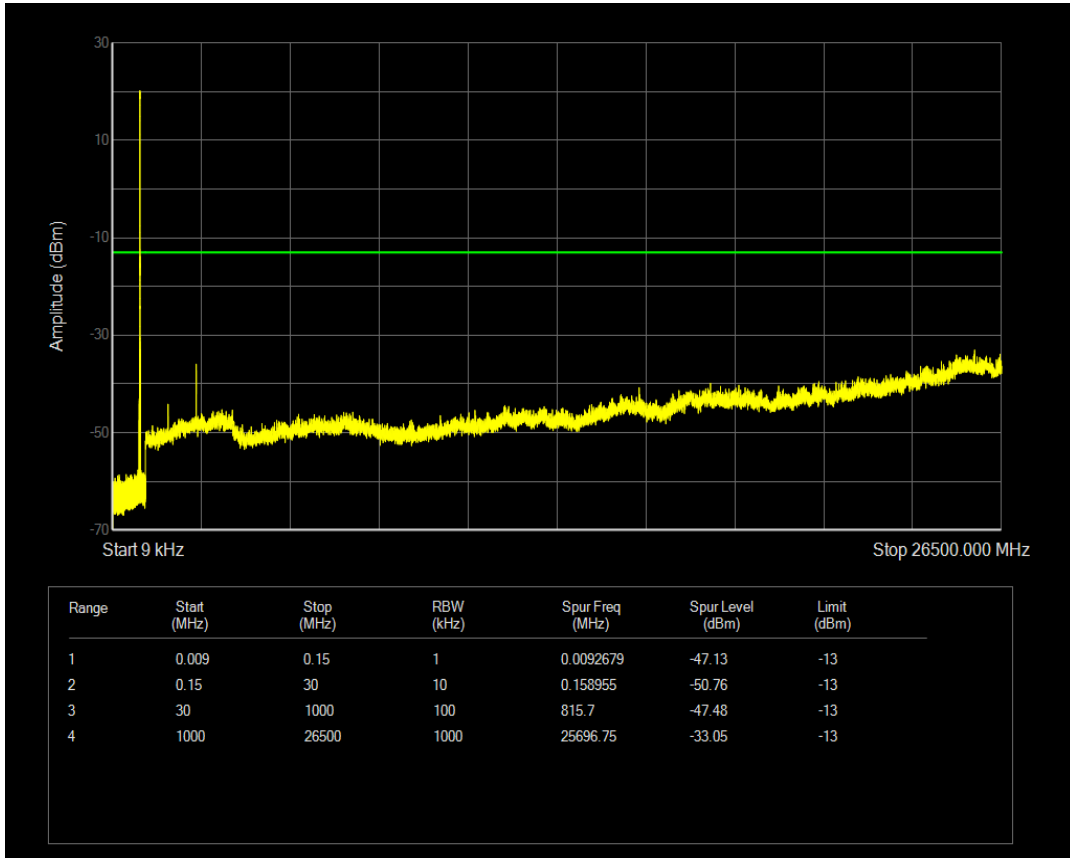

Band5 QAM16 BW=1.4MHz Channel=20407 RB Size=1 Position=#0

Band5 QAM16 BW=1.4MHz Channel=20407 RB Size=6 Position=#0

Band5 QPSK BW=1.4MHz Channel=20525 RB Size=1 Position=#0

Band5 QPSK BW=1.4MHz Channel=20525 RB Size=6 Position=#0

Band5 QAM16 BW=1.4MHz Channel=20525 RB Size=1 Position=#0

Band5 QAM16 BW=1.4MHz Channel=20525 RB Size=6 Position=#0

Band5 QPSK BW=1.4MHz Channel=20643 RB Size=1 Position=#0

Band5 QPSK BW=1.4MHz Channel=20643 RB Size=6 Position=#0