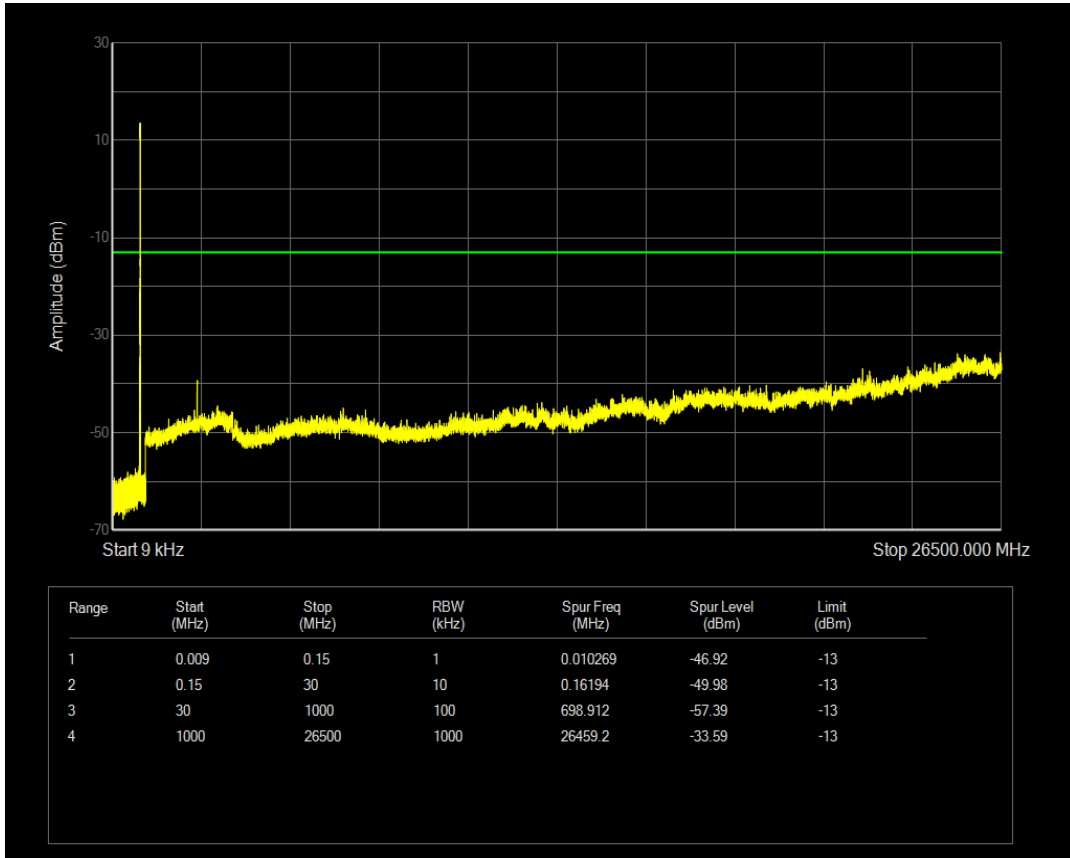

Band5 QAM16 BW=5MHz Channel=20525 RB Size=1 Position=#0

Band5 QAM16 BW=5MHz Channel=20525 RB Size=25 Position=#0

Band5 QPSK BW=5MHz Channel=20625 RB Size=1 Position=#0

Band5 QPSK BW=5MHz Channel=20625 RB Size=25 Position=#0

Band5 QAM16 BW=5MHz Channel=20625 RB Size=1 Position=#0

Band5 QAM16 BW=5MHz Channel=20625 RB Size=25 Position=#0

Band5 QPSK BW=10MHz Channel=20450 RB Size=1 Position=#0

Band5 QPSK BW=10MHz Channel=20450 RB Size=50 Position=#0