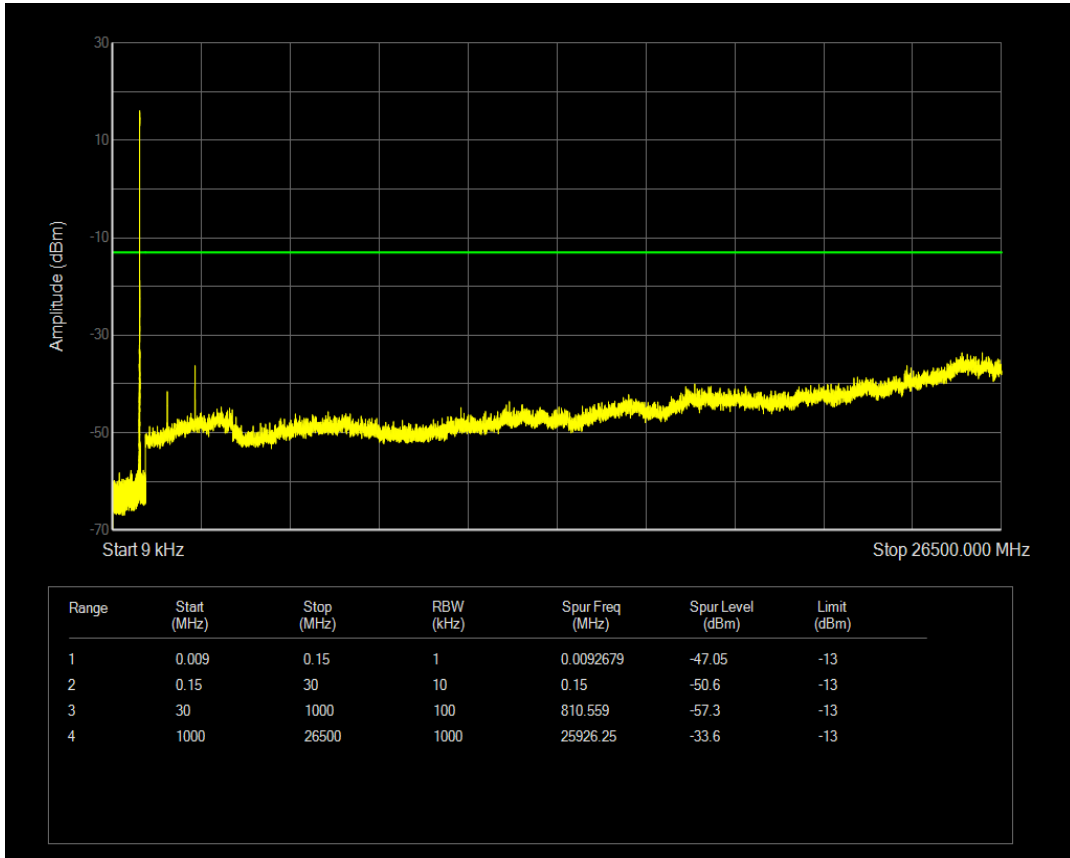

Band5 QAM16 BW=3MHz Channel=20415 RB Size=15 Position=#0

Band5 QPSK BW=3MHz Channel=20525 RB Size=1 Position=#0