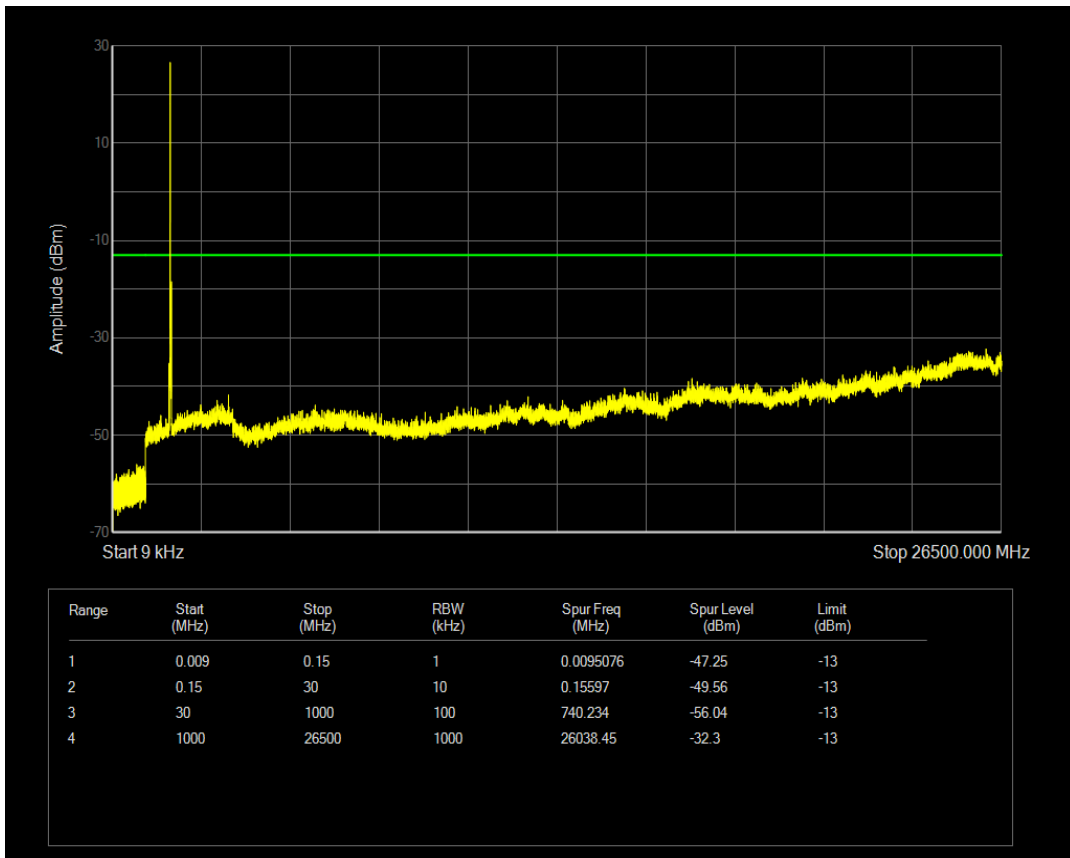

Band4 QAM16 BW=15MHz Channel=20325 RB Size=1 Position=#0

Band4 QAM16 BW=15MHz Channel=20325 RB Size=75 Position=#0

Band4 QPSK BW=20MHz Channel=20050 RB Size=1 Position=#0

Band4 QPSK BW=20MHz Channel=20050 RB Size=100 Position=#0

Band4 QAM16 BW=20MHz Channel=20050 RB Size=1 Position=#0

Band4 QAM16 BW=20MHz Channel=20050 RB Size=100 Position=#0

Band4 QPSK BW=20MHz Channel=20175 RB Size=1 Position=#0

Band4 QPSK BW=20MHz Channel=20175 RB Size=100 Position=#0

Band4 QAM16 BW=20MHz Channel=20175 RB Size=1 Position=#0

Band4 QAM16 BW=20MHz Channel=20175 RB Size=100 Position=#0

Band4 QPSK BW=20MHz Channel=20300 RB Size=1 Position=#0

Band4 QPSK BW=20MHz Channel=20300 RB Size=100 Position=#0