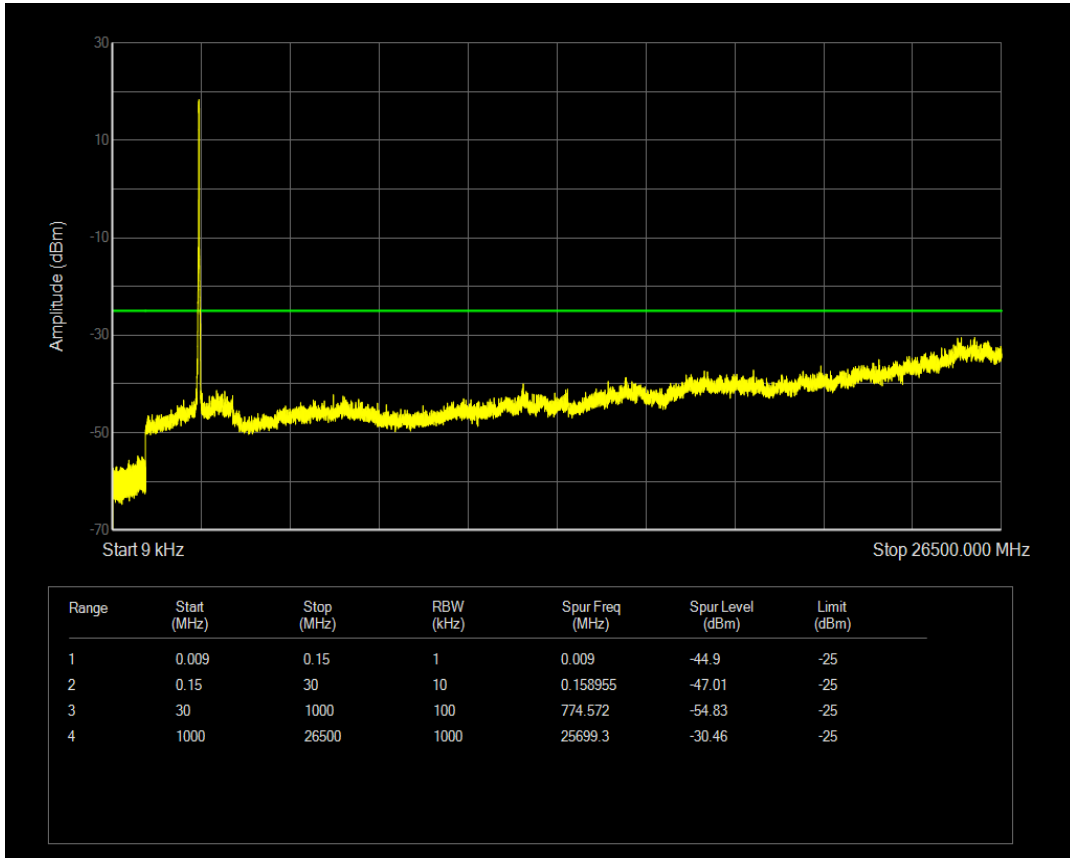

Band41 QAM16 BW=20MHz Channel=40620 RB Size=100 Position=#0

Band41 QPSK BW=20MHz Channel=41490 RB Size=1 Position=#0