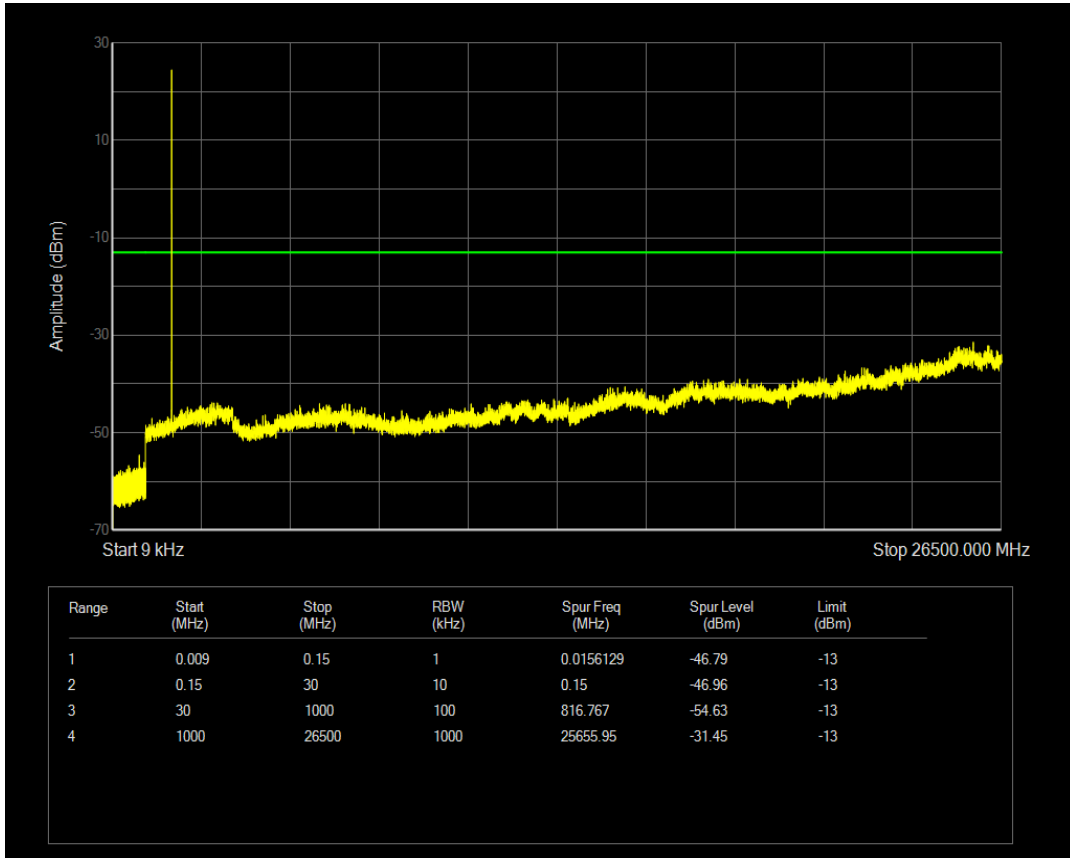

Band66 QAM16 BW=1.4MHz Channel=132665 RB Size=6 Position=#0

Band66 QPSK BW=3MHz Channel=131987 RB Size=1 Position=#0