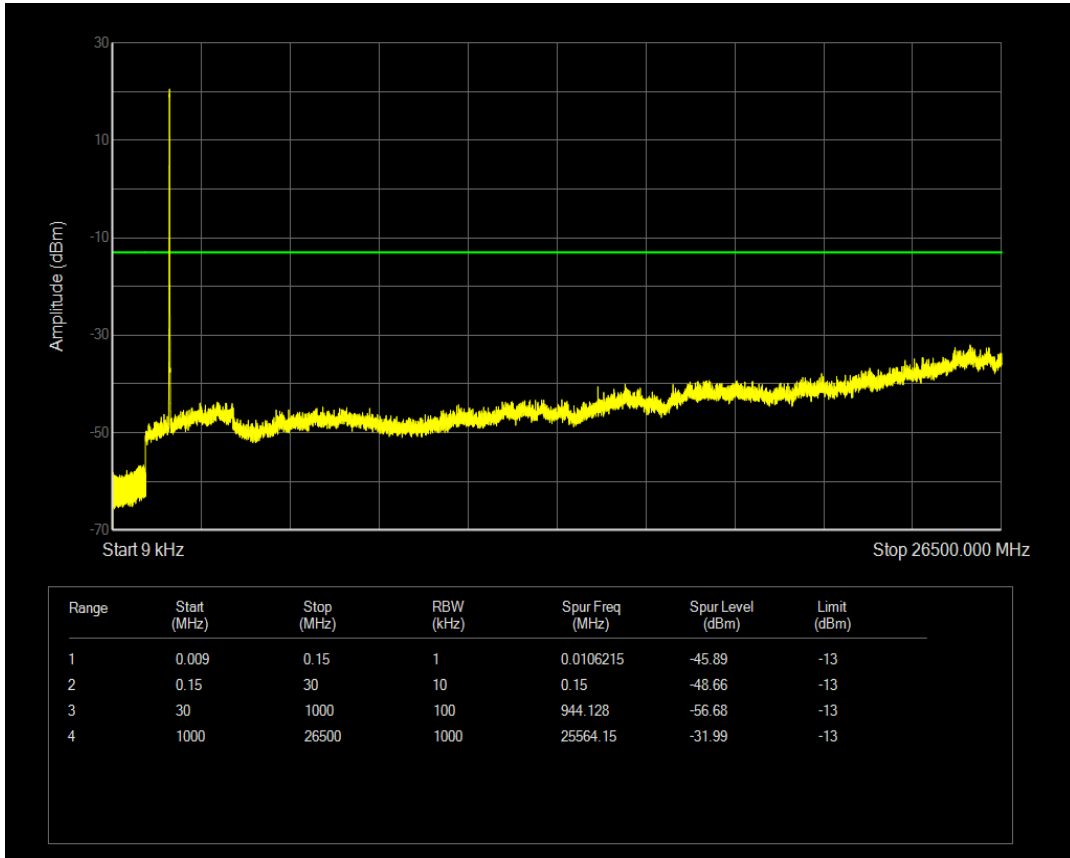

Band66 QAM16 BW=5MHz Channel=132647 RB Size=1 Position=#0

Band66 QAM16 BW=5MHz Channel=132647 RB Size=25 Position=#0

Band66 QPSK BW=10MHz Channel=132022 RB Size=1 Position=#0

Band66 QPSK BW=10MHz Channel=132022 RB Size=50 Position=#0

Band66 QAM16 BW=10MHz Channel=132022 RB Size=1 Position=#0

Band66 QAM16 BW=10MHz Channel=132022 RB Size=50 Position=#0

Band66 QPSK BW=10MHz Channel=132322 RB Size=1 Position=#0

Band66 QPSK BW=10MHz Channel=132322 RB Size=50 Position=#0