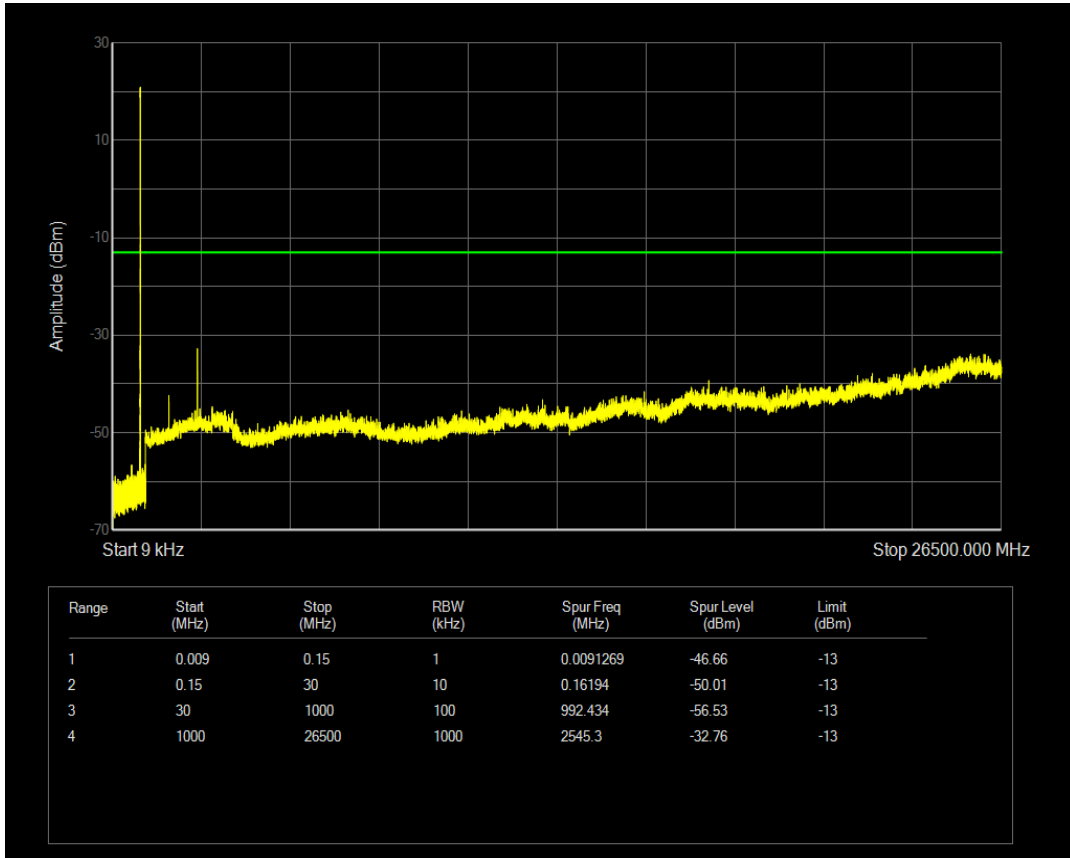

Band5 QAM16 BW=1.4MHz Channel=20525 RB Size=1 Position=#0

Band5 QAM16 BW=1.4MHz Channel=20525 RB Size=6 Position=#0

Band5 QPSK BW=1.4MHz Channel=20643 RB Size=1 Position=#0

Band5 QPSK BW=1.4MHz Channel=20643 RB Size=6 Position=#0