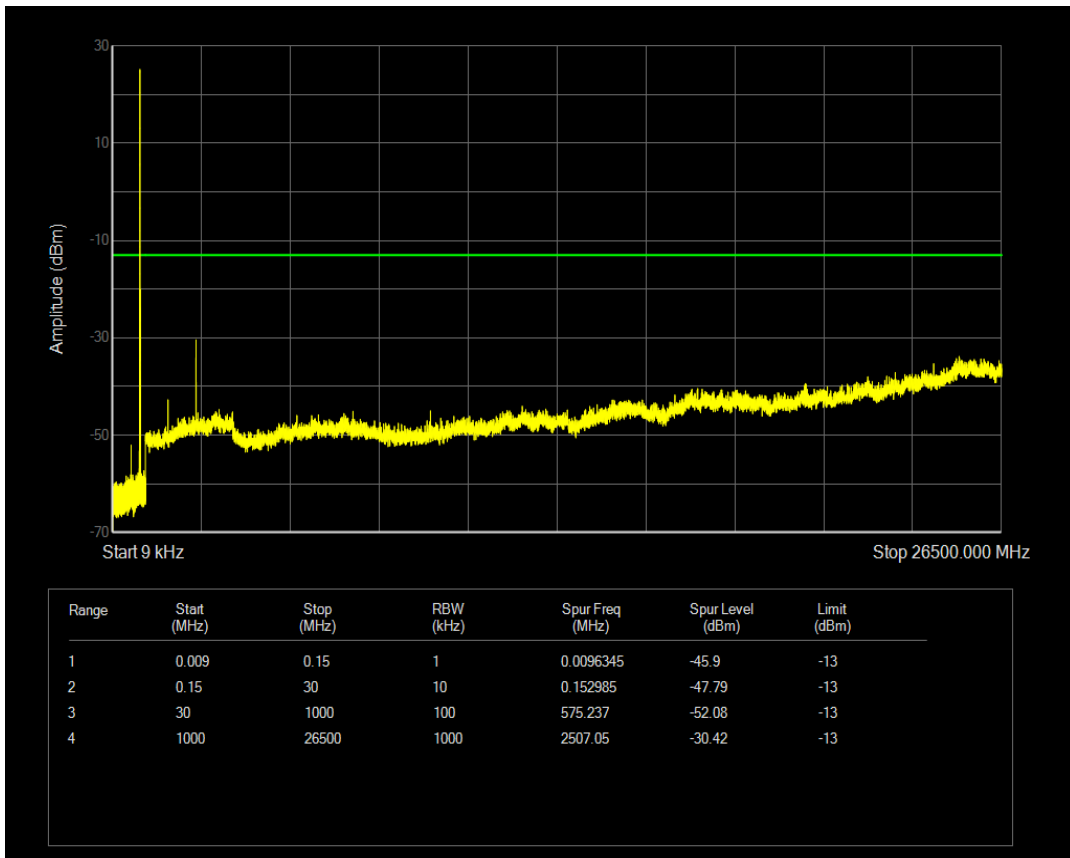

Band5 QPSK BW=3MHz Channel=20525 RB Size=1 Position=#0

Band5 QPSK BW=3MHz Channel=20525 RB Size=15 Position=#0