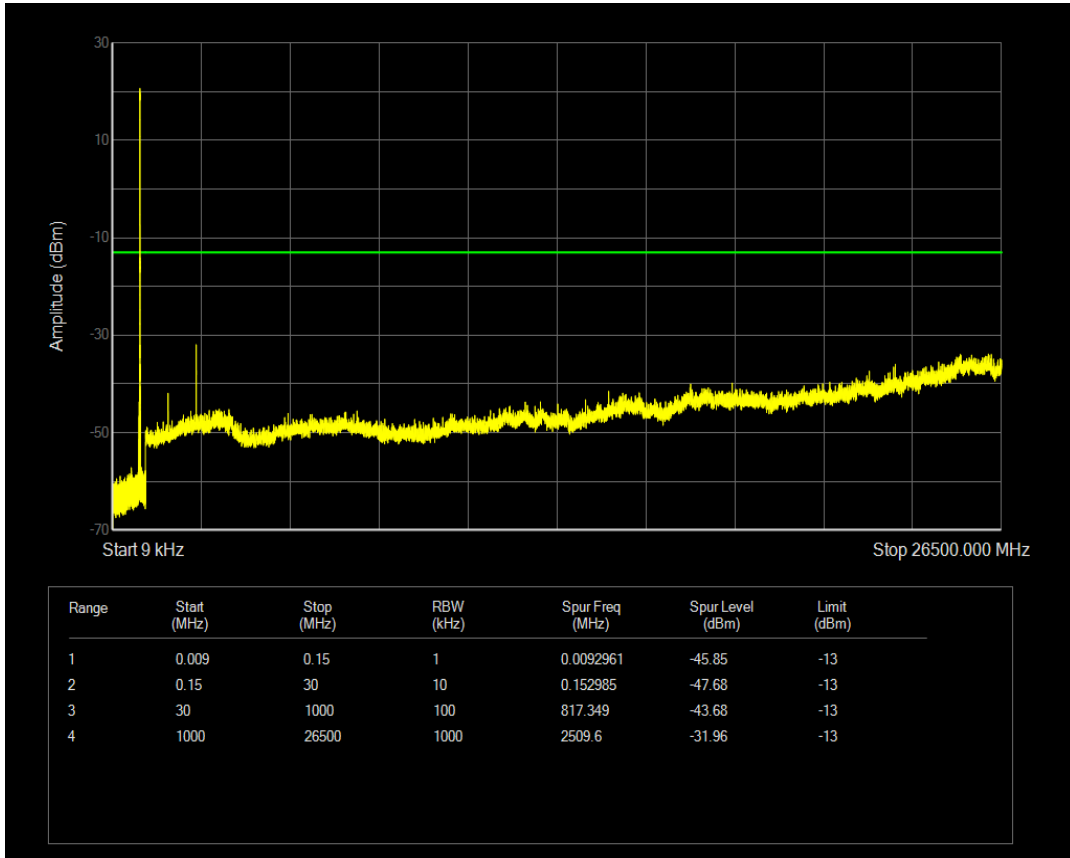

Band5 QAM16 BW=1.4MHz Channel=20407 RB Size=1 Position=#0

Band5 QAM16 BW=1.4MHz Channel=20407 RB Size=6 Position=#0

Band5 QPSK BW=1.4MHz Channel=20525 RB Size=1 Position=#0

Band5 QPSK BW=1.4MHz Channel=20525 RB Size=6 Position=#0

Band5 QAM16 BW=1.4MHz Channel=20525 RB Size=1 Position=#0

Band5 QAM16 BW=1.4MHz Channel=20525 RB Size=6 Position=#0

Band5 QPSK BW=1.4MHz Channel=20643 RB Size=1 Position=#0

Band5 QPSK BW=1.4MHz Channel=20643 RB Size=6 Position=#0