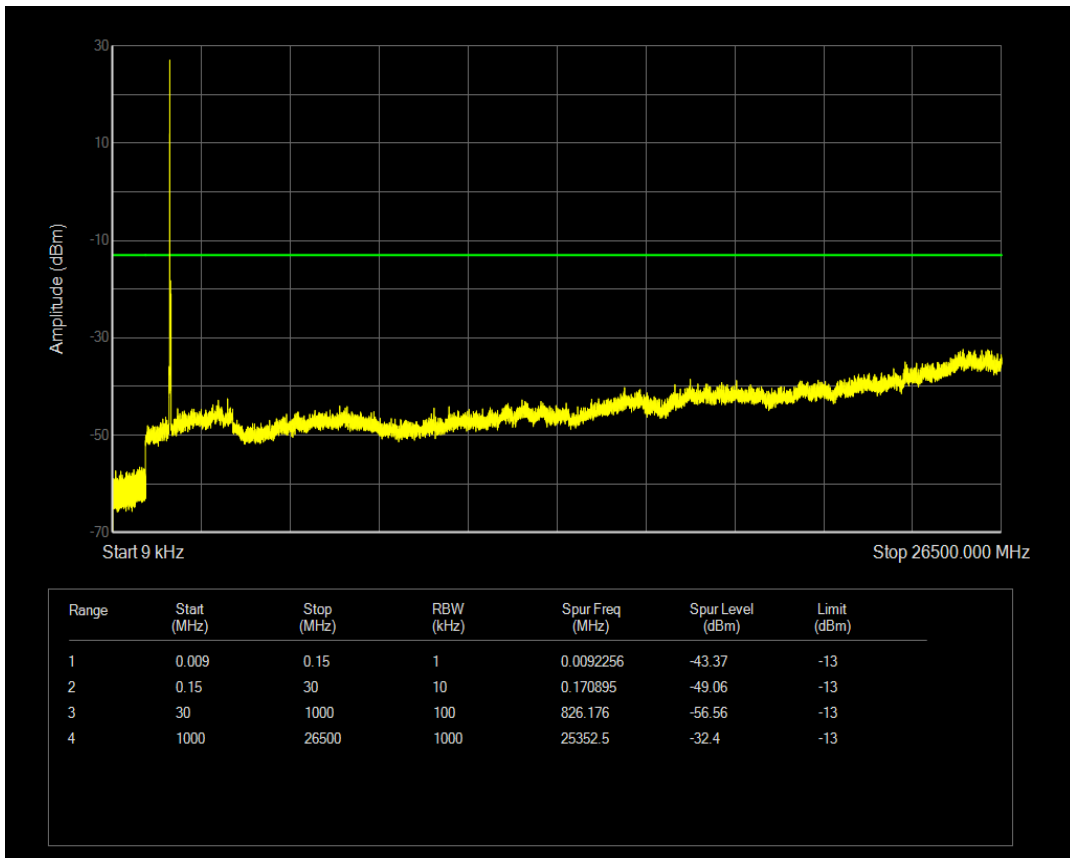

Band4 QAM16 BW=15MHz Channel=20325 RB Size=1 Position=#0

Band4 QAM16 BW=15MHz Channel=20325 RB Size=75 Position=#0

Band4 QPSK BW=20MHz Channel=20050 RB Size=1 Position=#0

Band4 QPSK BW=20MHz Channel=20050 RB Size=100 Position=#0

Band4 QAM16 BW=20MHz Channel=20050 RB Size=1 Position=#0

Band4 QAM16 BW=20MHz Channel=20050 RB Size=100 Position=#0

Band4 QPSK BW=20MHz Channel=20175 RB Size=1 Position=#0

Band4 QPSK BW=20MHz Channel=20175 RB Size=100 Position=#0

Band4 QAM16 BW=20MHz Channel=20175 RB Size=1 Position=#0

Band4 QAM16 BW=20MHz Channel=20175 RB Size=100 Position=#0

Band4 QPSK BW=20MHz Channel=20300 RB Size=1 Position=#0

Band4 QPSK BW=20MHz Channel=20300 RB Size=100 Position=#0