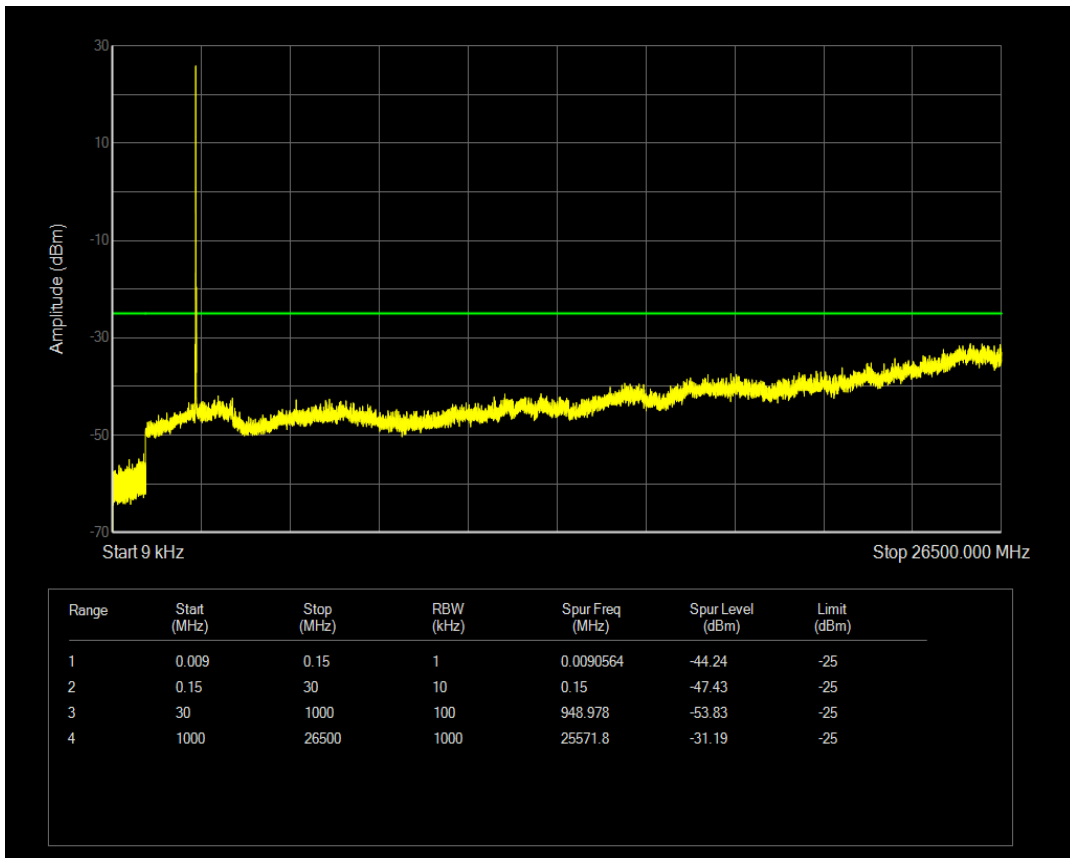

Band41 QPSK BW=10MHz Channel=39700 RB Size=1 Position=#0

Band41 QPSK BW=10MHz Channel=39700 RB Size=50 Position=#0