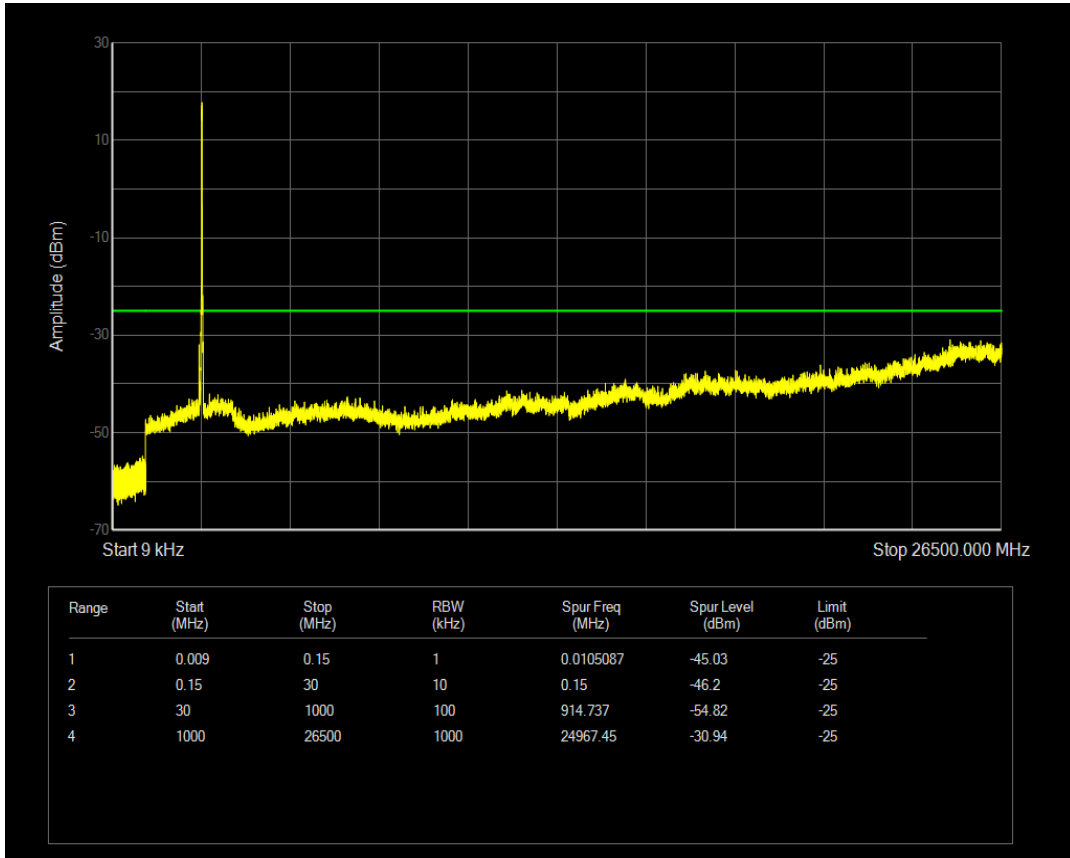

Band41 QAM16 BW=20MHz Channel=40620 RB Size=1 Position=#0

Band41 QAM16 BW=20MHz Channel=40620 RB Size=100 Position=#0

Band41 QPSK BW=20MHz Channel=41490 RB Size=1 Position=#0

Band41 QPSK BW=20MHz Channel=41490 RB Size=100 Position=#0