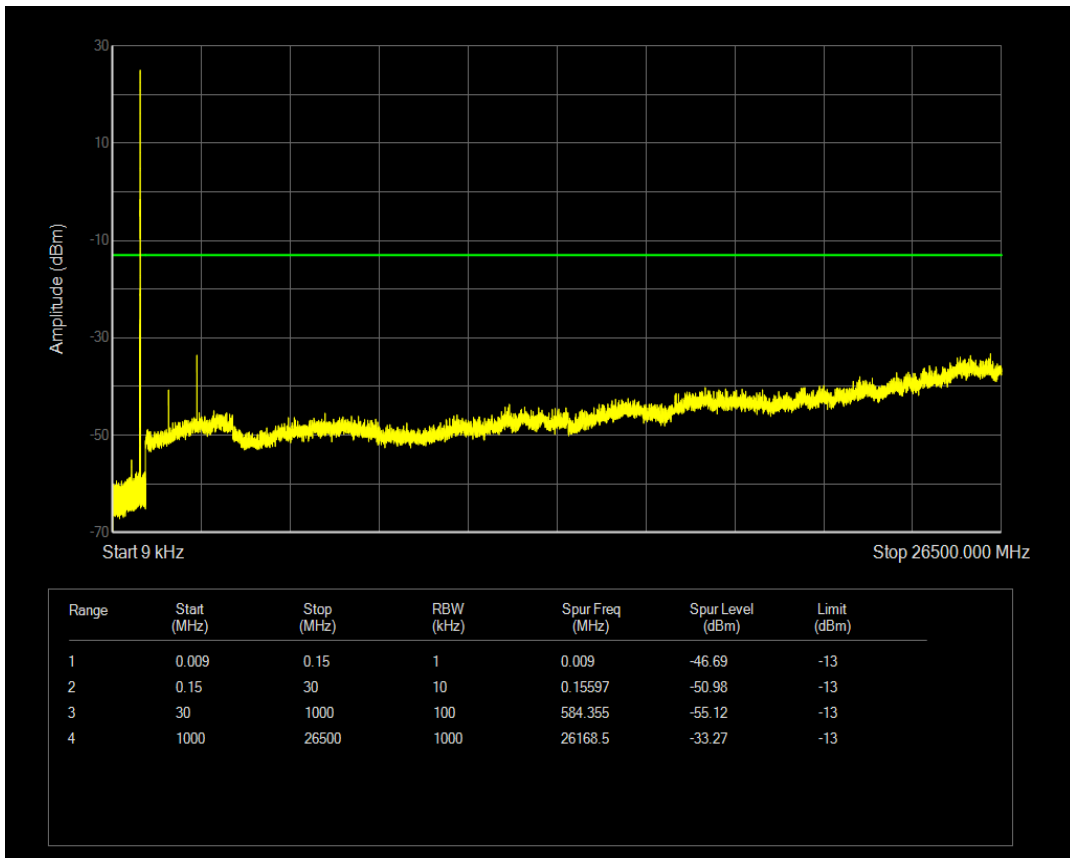

Band5 QAM16 BW=5MHz Channel=20525 RB Size=1 Position=#0

Band5 QAM16 BW=5MHz Channel=20525 RB Size=25 Position=#0

Band5 QPSK BW=5MHz Channel=20625 RB Size=1 Position=#0

Band5 QPSK BW=5MHz Channel=20625 RB Size=25 Position=#0

Band5 QAM16 BW=5MHz Channel=20625 RB Size=1 Position=#0

Band5 QAM16 BW=5MHz Channel=20625 RB Size=25 Position=#0

Band5 QPSK BW=10MHz Channel=20450 RB Size=1 Position=#0

Band5 QPSK BW=10MHz Channel=20450 RB Size=50 Position=#0