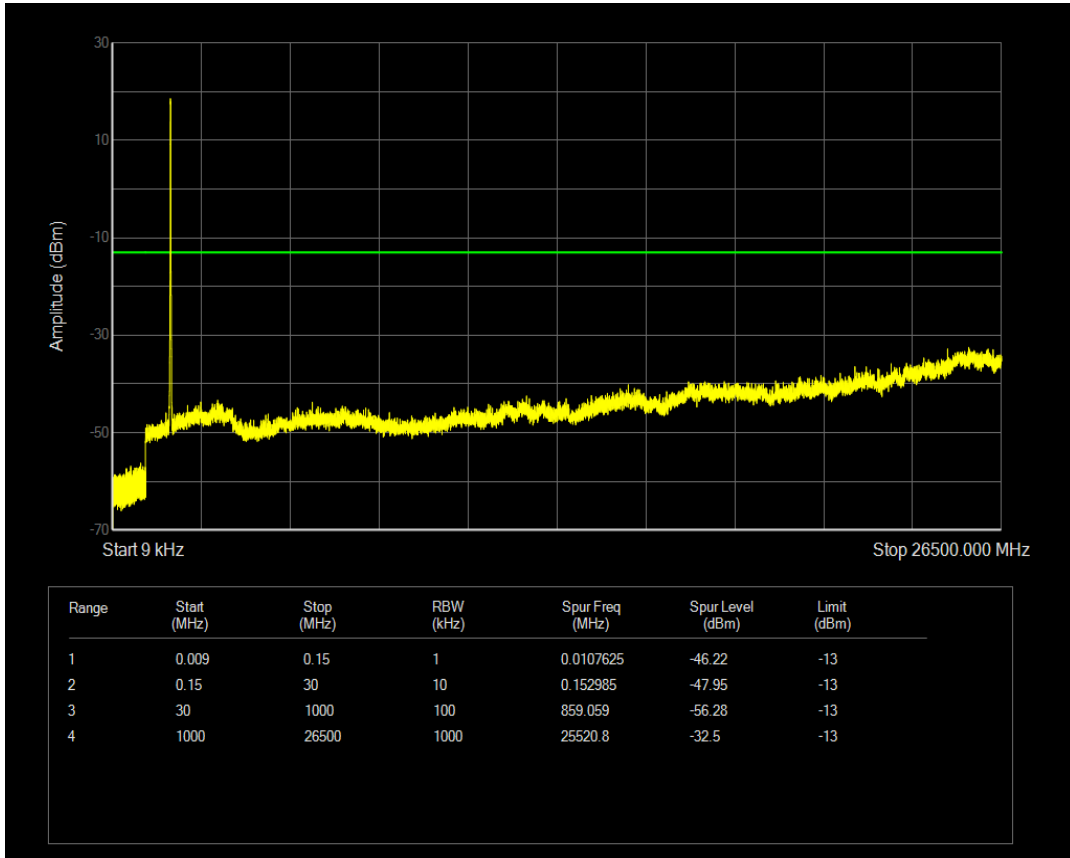

Band4 QAM16 BW=15MHz Channel=20325 RB Size=1 Position=#0

Band4 QAM16 BW=15MHz Channel=20325 RB Size=75 Position=#0

Band4 QPSK BW=20MHz Channel=20050 RB Size=1 Position=#0

Band4 QPSK BW=20MHz Channel=20050 RB Size=100 Position=#0

Band4 QAM16 BW=20MHz Channel=20050 RB Size=1 Position=#0

Band4 QAM16 BW=20MHz Channel=20050 RB Size=100 Position=#0

Band4 QPSK BW=20MHz Channel=20175 RB Size=1 Position=#0

Band4 QPSK BW=20MHz Channel=20175 RB Size=100 Position=#0

Band4 QAM16 BW=20MHz Channel=20175 RB Size=1 Position=#0

Band4 QAM16 BW=20MHz Channel=20175 RB Size=100 Position=#0

Band4 QPSK BW=20MHz Channel=20300 RB Size=1 Position=#0

Band4 QPSK BW=20MHz Channel=20300 RB Size=100 Position=#0