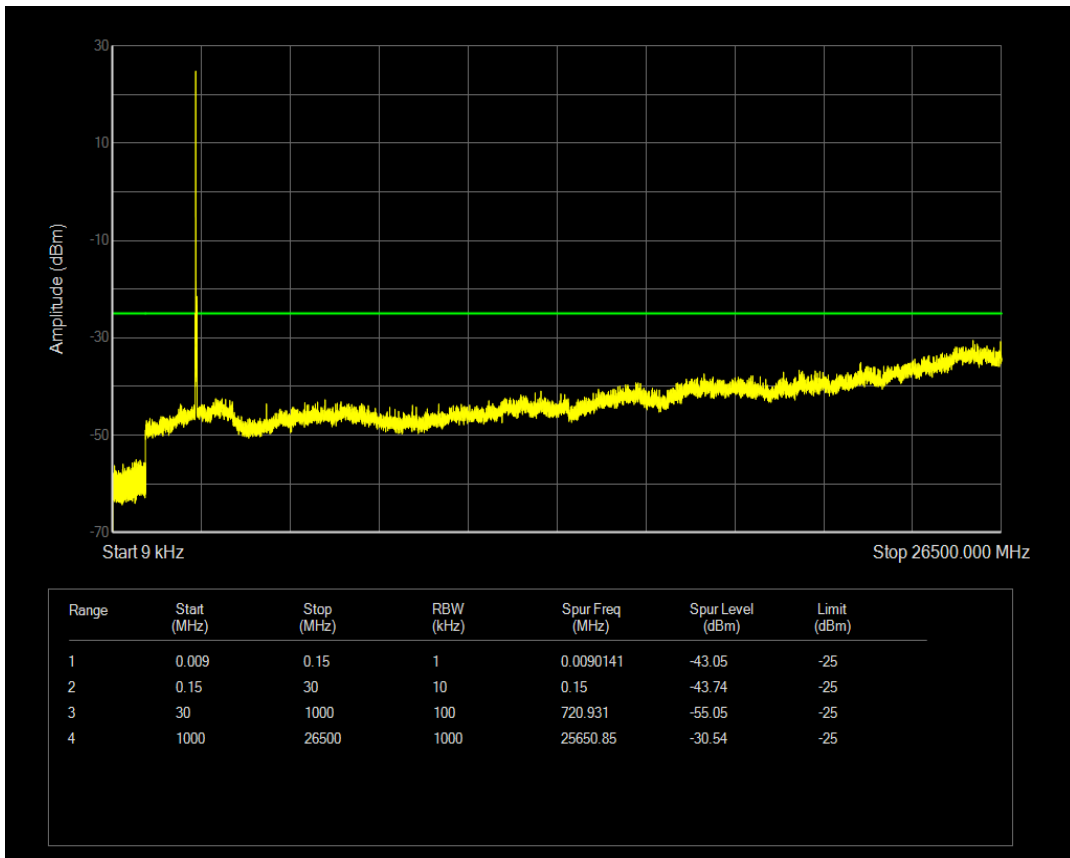

Band41 QPSK BW=20MHz Channel=39750 RB Size=1 Position=#0

Band41 QPSK BW=20MHz Channel=39750 RB Size=100 Position=#0