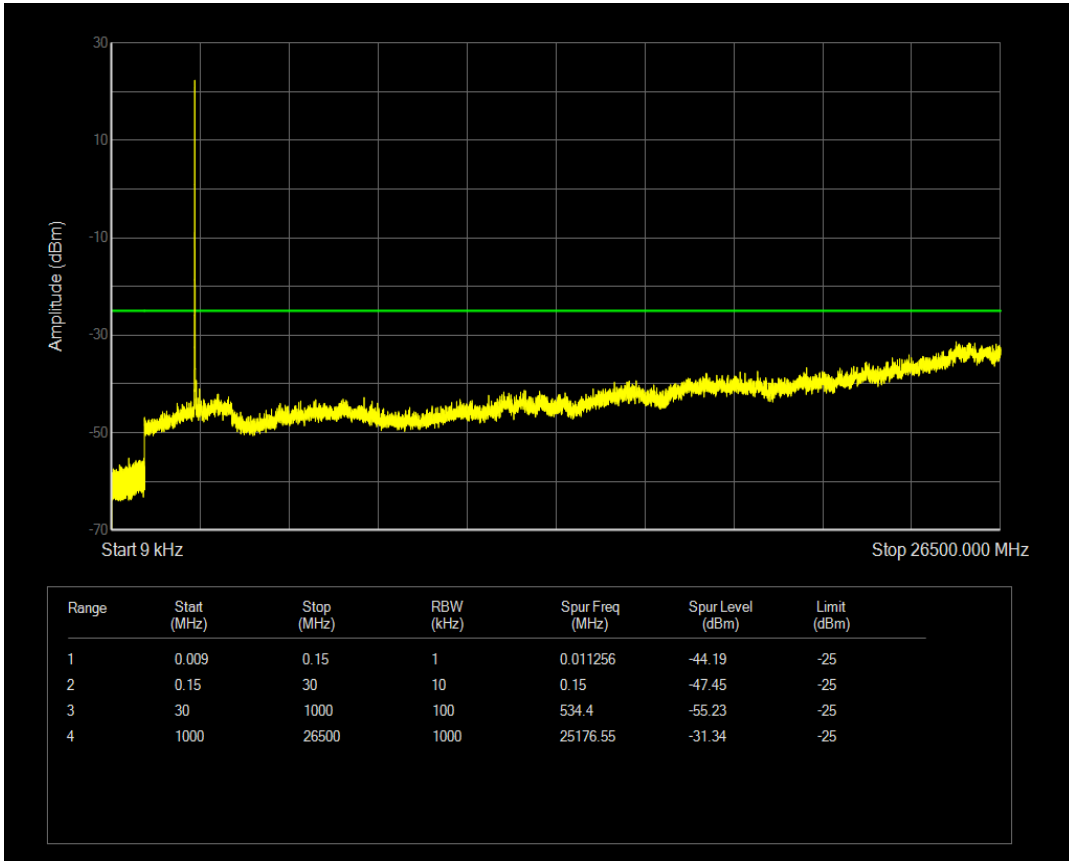

Band41 QAM16 BW=5MHz Channel=39675 RB Size=25 Position=#0

Band41 QPSK BW=5MHz Channel=40620 RB Size=1 Position=#0