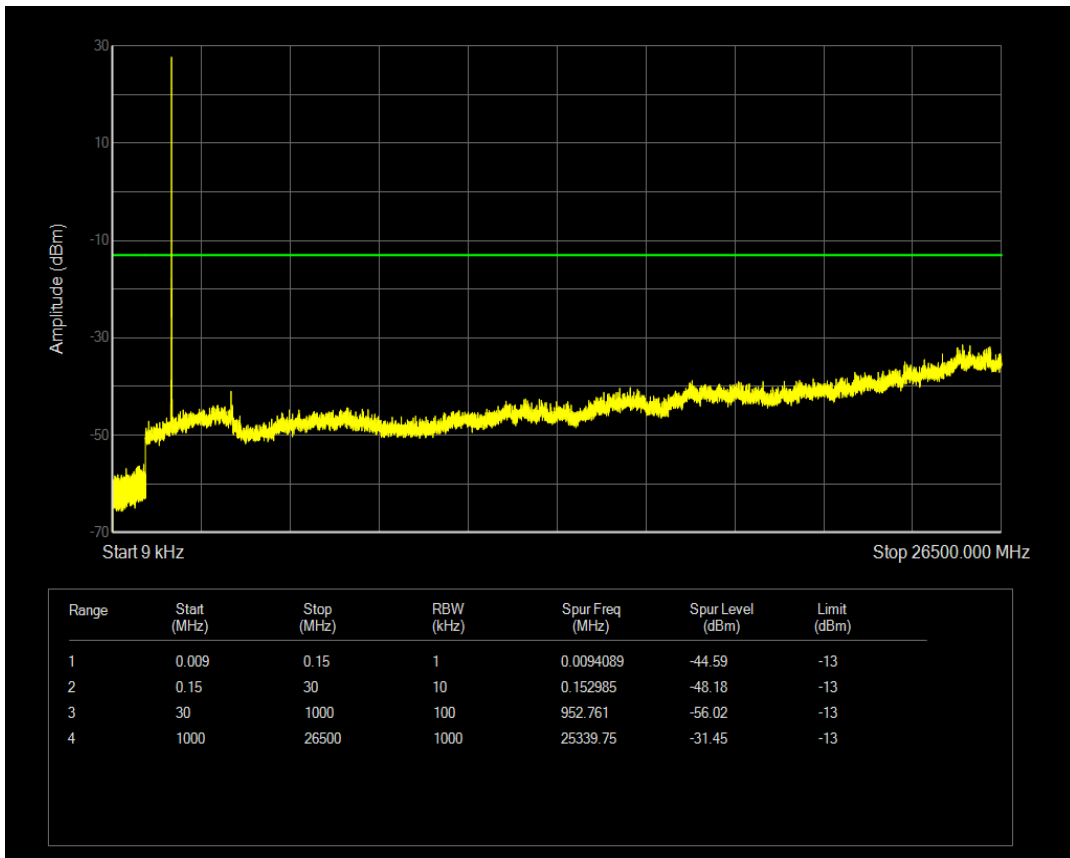

Band66 QAM16 BW=5MHz Channel=132647 RB Size=1 Position=#0

Band66 QAM16 BW=5MHz Channel=132647 RB Size=25 Position=#0