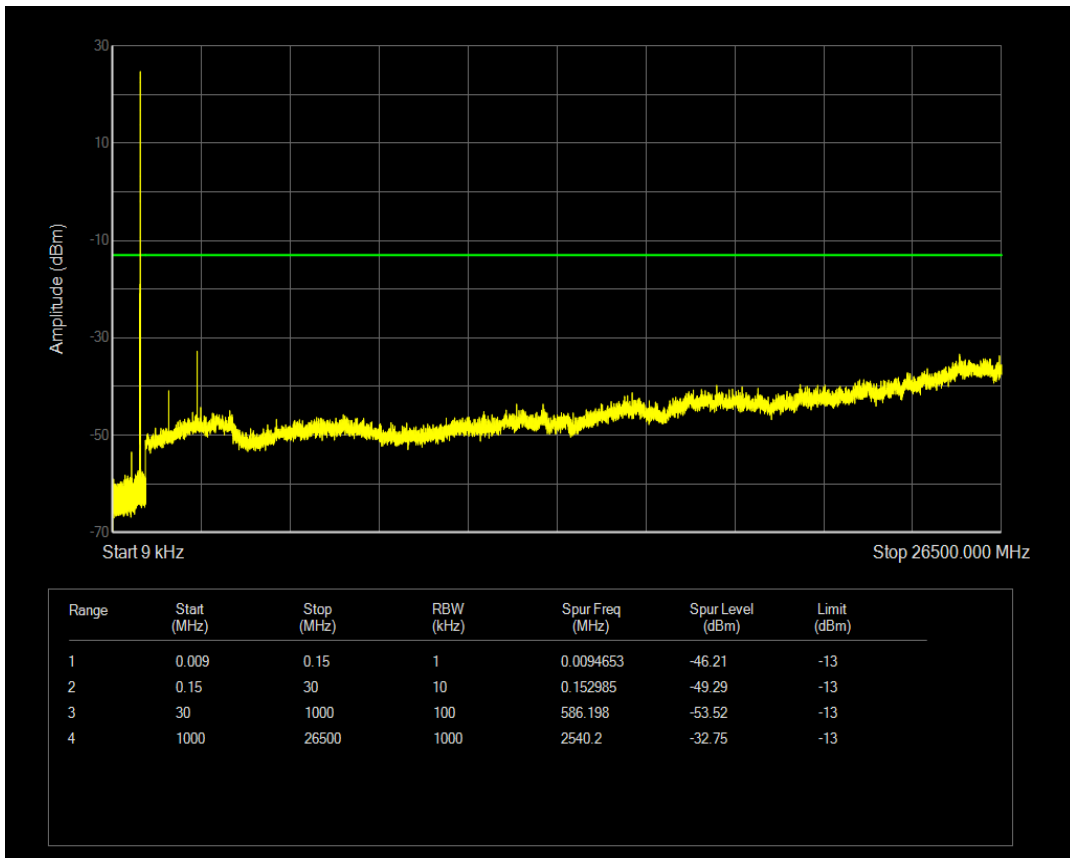

Band5 QAM16 BW=3MHz Channel=20635 RB Size=1 Position=#0

Band5 QAM16 BW=3MHz Channel=20635 RB Size=15 Position=#0