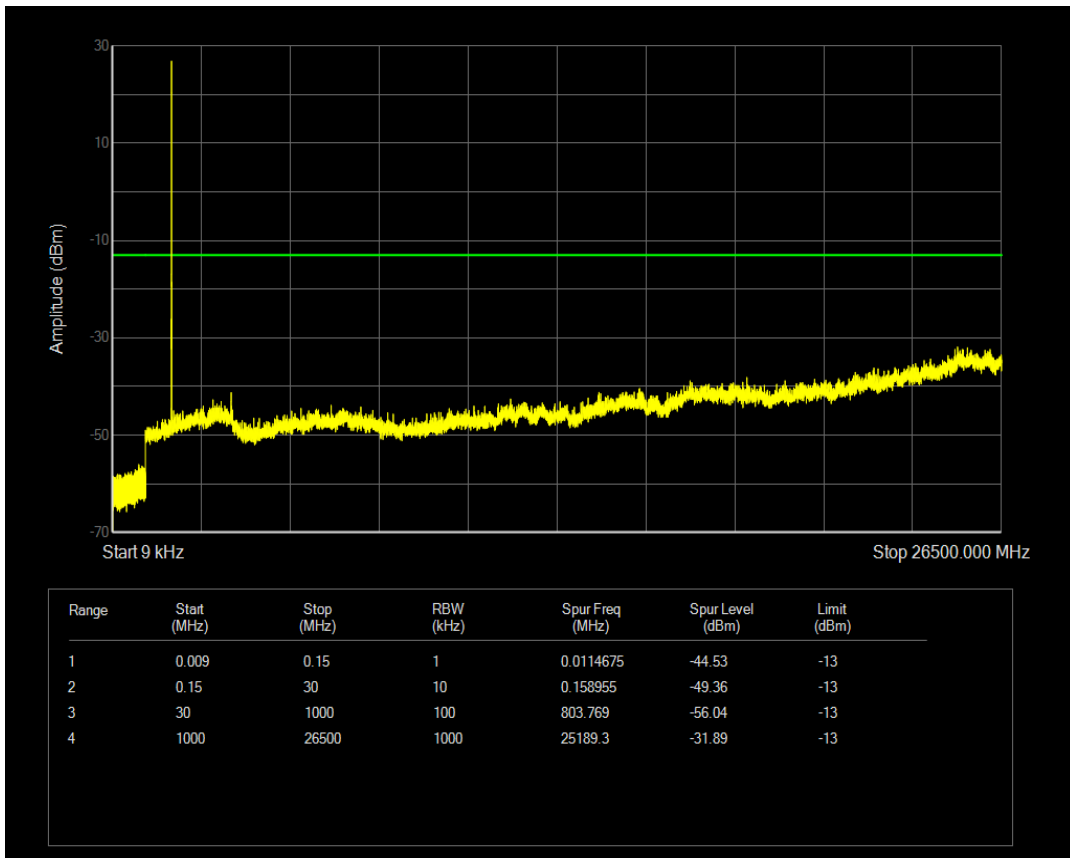

Band66 QPSK BW=5MHz Channel=132647 RB Size=1 Position=#0

Band66 QPSK BW=5MHz Channel=132647 RB Size=25 Position=#0