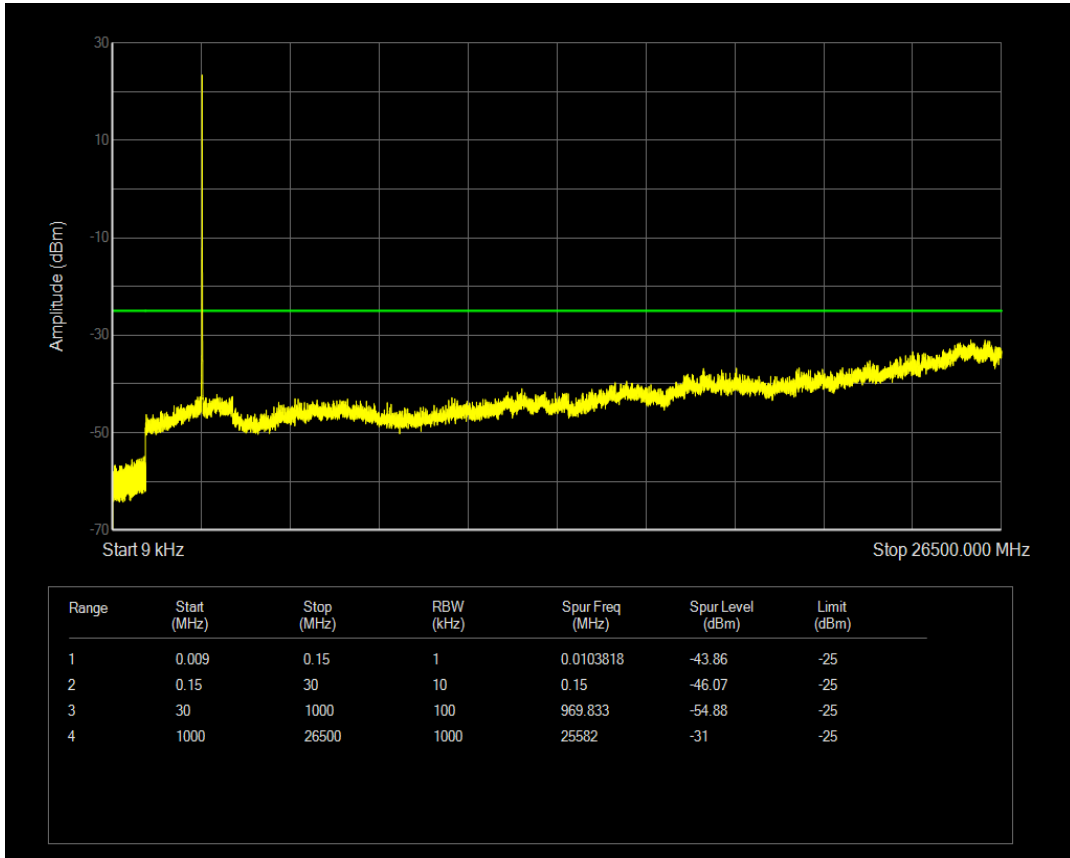

Band41 QAM16 BW=5MHz Channel=40620 RB Size=1 Position=#0

Band41 QAM16 BW=5MHz Channel=40620 RB Size=25 Position=#0

Band41 QPSK BW=5MHz Channel=41565 RB Size=1 Position=#0

Band41 QPSK BW=5MHz Channel=41565 RB Size=25 Position=#0