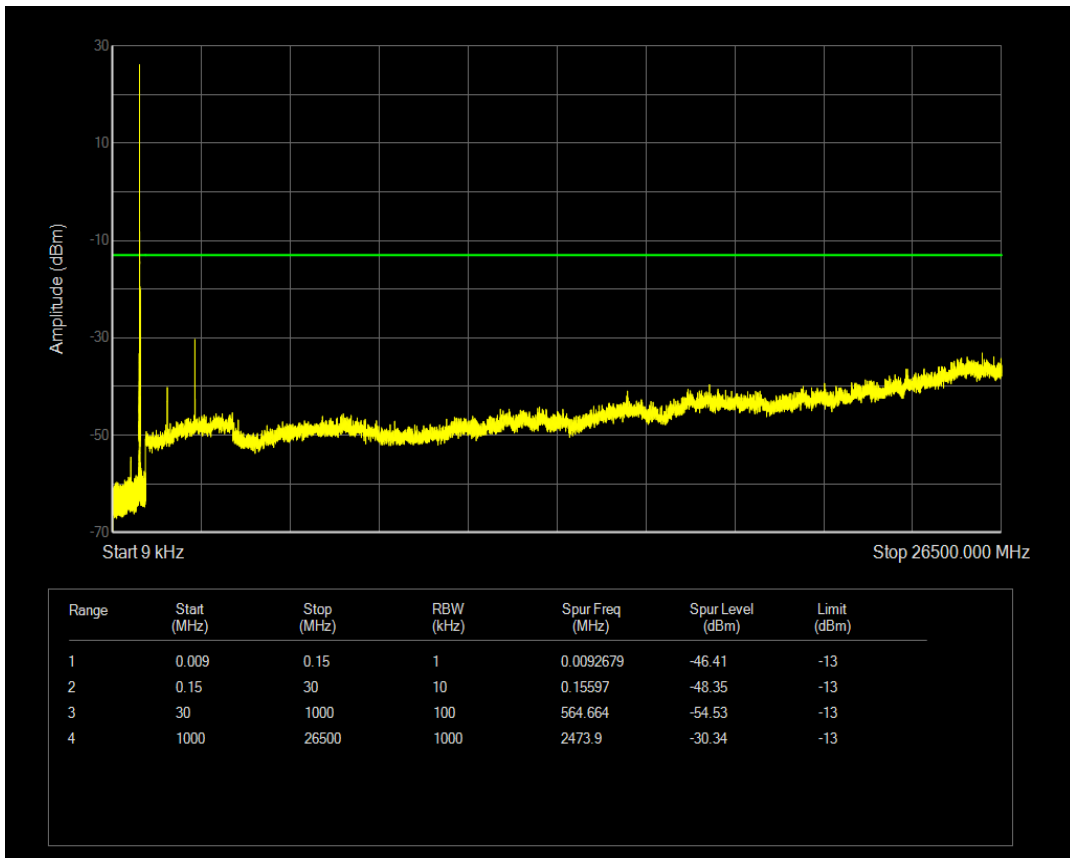

Band5 QAM16 BW=5MHz Channel=20625 RB Size=1 Position=#0

Band5 QAM16 BW=5MHz Channel=20625 RB Size=25 Position=#0

Band5 QPSK BW=10MHz Channel=20450 RB Size=1 Position=#0

Band5 QPSK BW=10MHz Channel=20450 RB Size=50 Position=#0

Band5 QAM16 BW=10MHz Channel=20450 RB Size=1 Position=#0

Band5 QAM16 BW=10MHz Channel=20450 RB Size=50 Position=#0

Band5 QPSK BW=10MHz Channel=20525 RB Size=1 Position=#0

Band5 QPSK BW=10MHz Channel=20525 RB Size=50 Position=#0