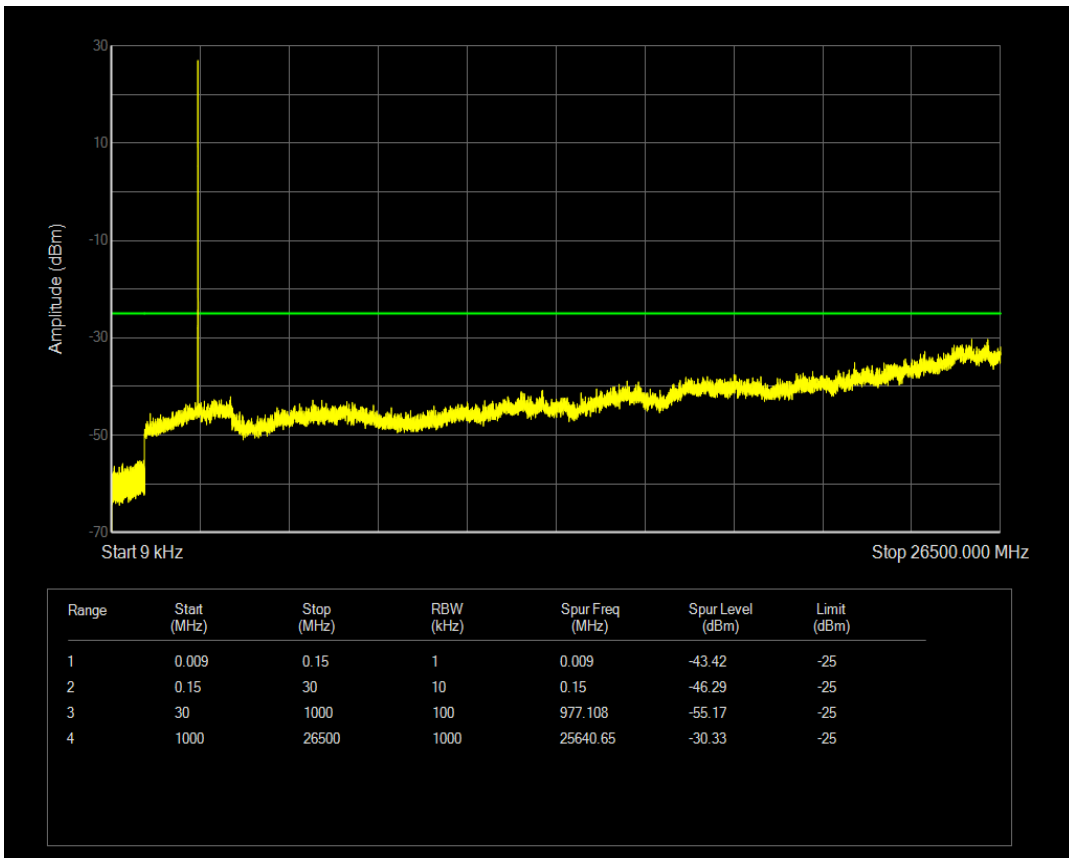

Band41 QPSK BW=5MHz Channel=40620 RB Size=1 Position=#0

Band41 QPSK BW=5MHz Channel=40620 RB Size=25 Position=#0