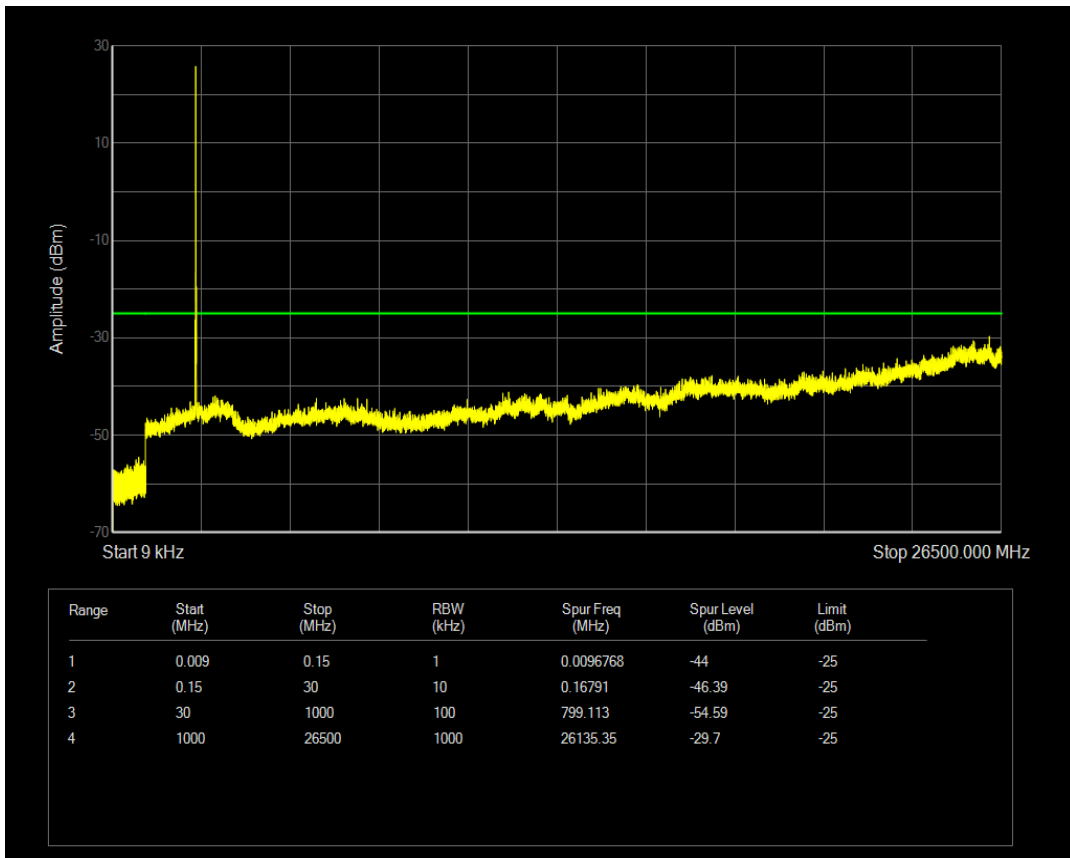

Band41 QAM16 BW=10MHz Channel=39700 RB Size=1 Position=#0

Band41 QAM16 BW=10MHz Channel=39700 RB Size=50 Position=#0