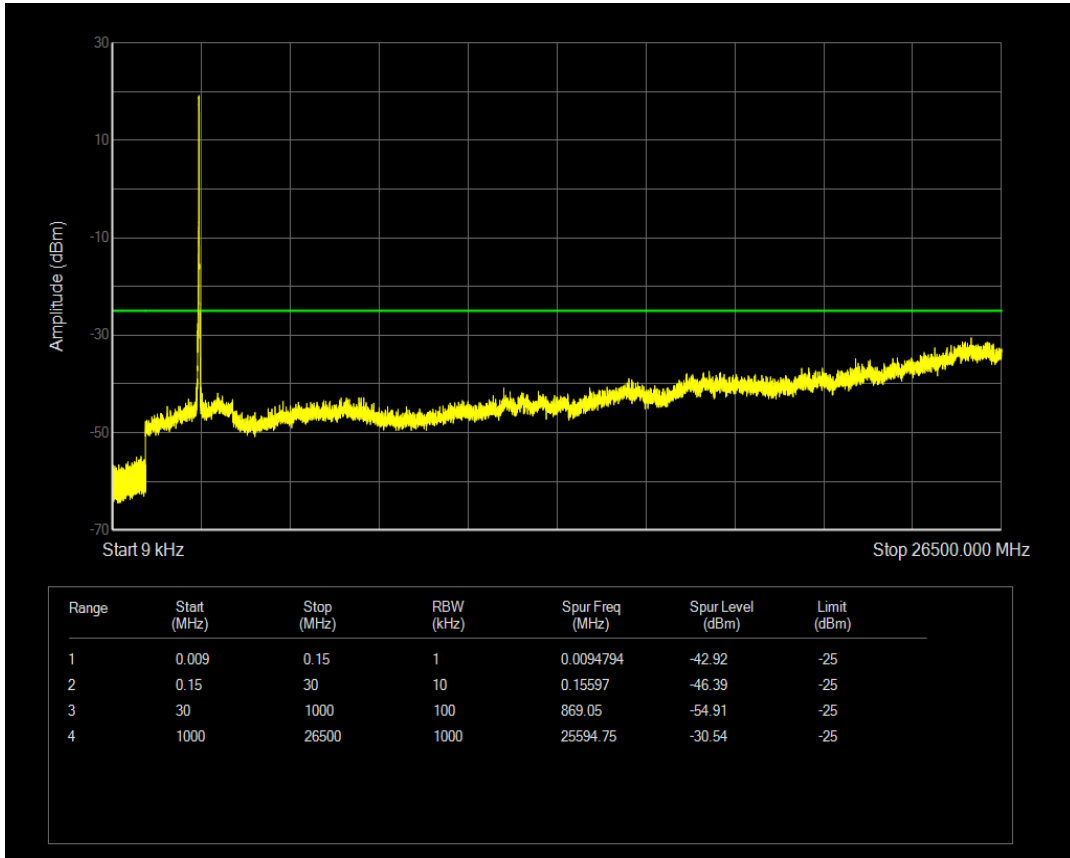

Band41 QAM16 BW=15MHz Channel=39725 RB Size=1 Position=#0

Band41 QAM16 BW=15MHz Channel=39725 RB Size=75 Position=#0

Band41 QPSK BW=15MHz Channel=40620 RB Size=1 Position=#0

Band41 QPSK BW=15MHz Channel=40620 RB Size=75 Position=#0