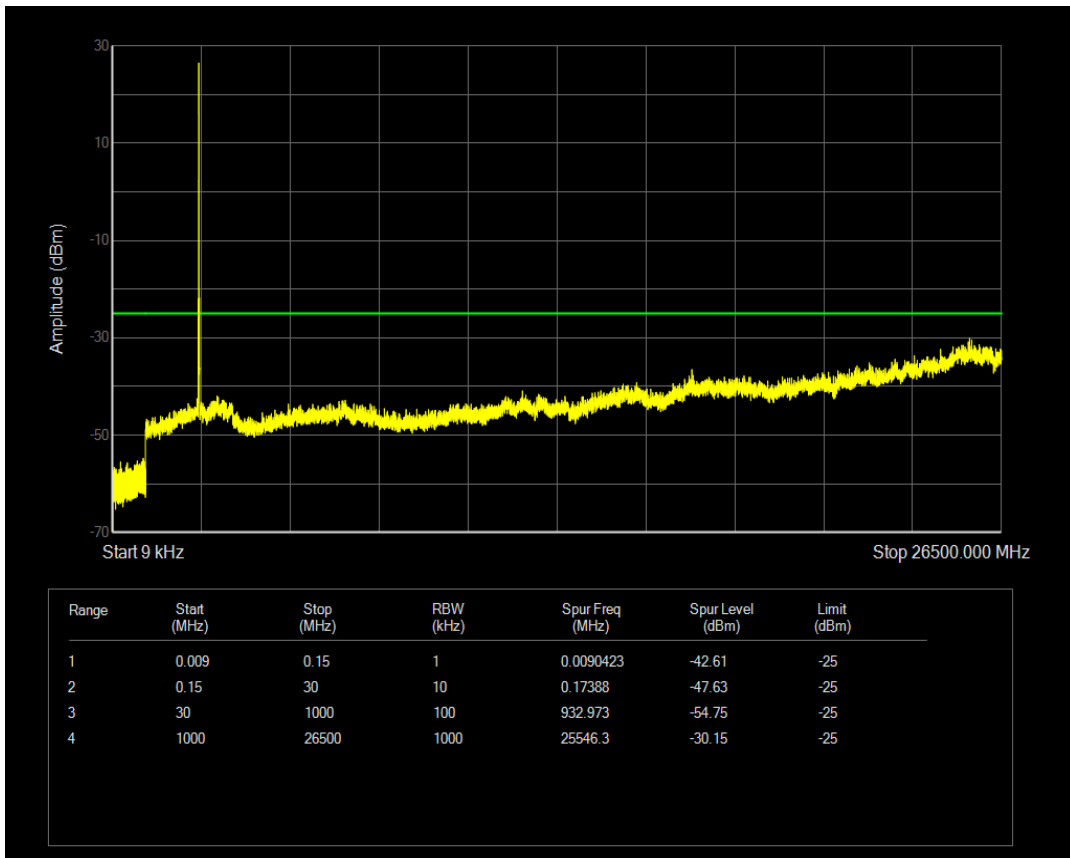

Band41 QAM16 BW=5MHz Channel=41565 RB Size=1 Position=#0

Band41 QAM16 BW=5MHz Channel=41565 RB Size=25 Position=#0

Band41 QPSK BW=10MHz Channel=39700 RB Size=1 Position=#0

Band41 QPSK BW=10MHz Channel=39700 RB Size=50 Position=#0

Band41 QAM16 BW=10MHz Channel=39700 RB Size=1 Position=#0

Band41 QAM16 BW=10MHz Channel=39700 RB Size=50 Position=#0

Band41 QPSK BW=10MHz Channel=40620 RB Size=1 Position=#0

Band41 QPSK BW=10MHz Channel=40620 RB Size=50 Position=#0