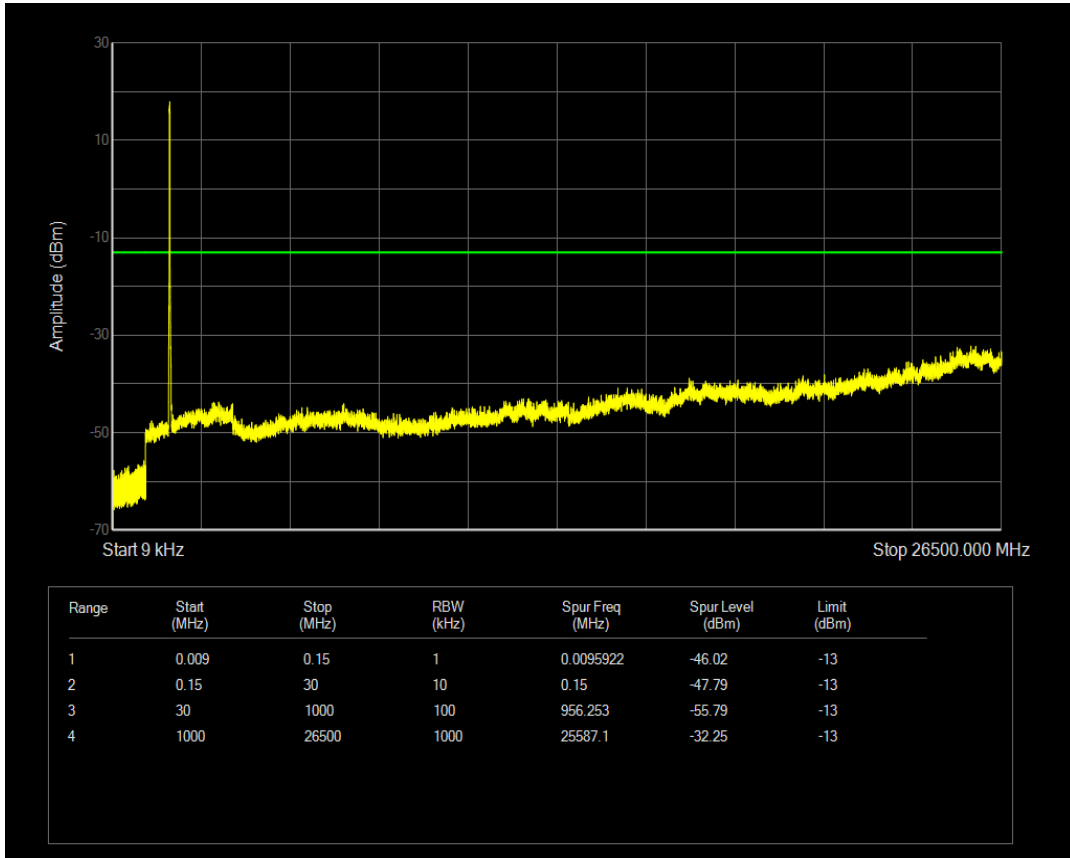

Band4 QAM16 BW=15MHz Channel=20325 RB Size=1 Position=#0

Band4 QAM16 BW=15MHz Channel=20325 RB Size=75 Position=#0

Band4 QPSK BW=20MHz Channel=20050 RB Size=1 Position=#0

Band4 QPSK BW=20MHz Channel=20050 RB Size=100 Position=#0

Band4 QAM16 BW=20MHz Channel=20050 RB Size=1 Position=#0

Band4 QAM16 BW=20MHz Channel=20050 RB Size=100 Position=#0

Band4 QPSK BW=20MHz Channel=20175 RB Size=1 Position=#0

Band4 QPSK BW=20MHz Channel=20175 RB Size=100 Position=#0

Band4 QAM16 BW=20MHz Channel=20175 RB Size=1 Position=#0

Band4 QAM16 BW=20MHz Channel=20175 RB Size=100 Position=#0

Band4 QPSK BW=20MHz Channel=20300 RB Size=1 Position=#0

Band4 QPSK BW=20MHz Channel=20300 RB Size=100 Position=#0