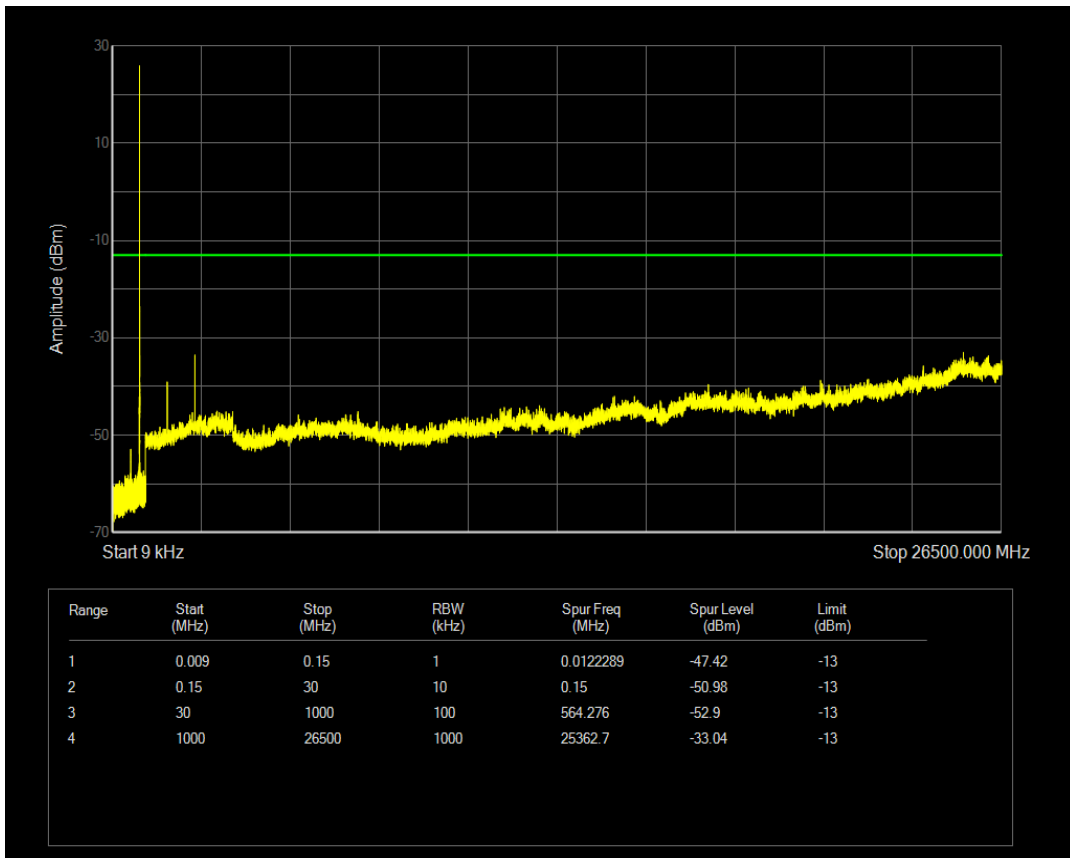

Band5 QAM16 BW=1.4MHz Channel=20407 RB Size=1 Position=#0

Band5 QAM16 BW=1.4MHz Channel=20407 RB Size=6 Position=#0