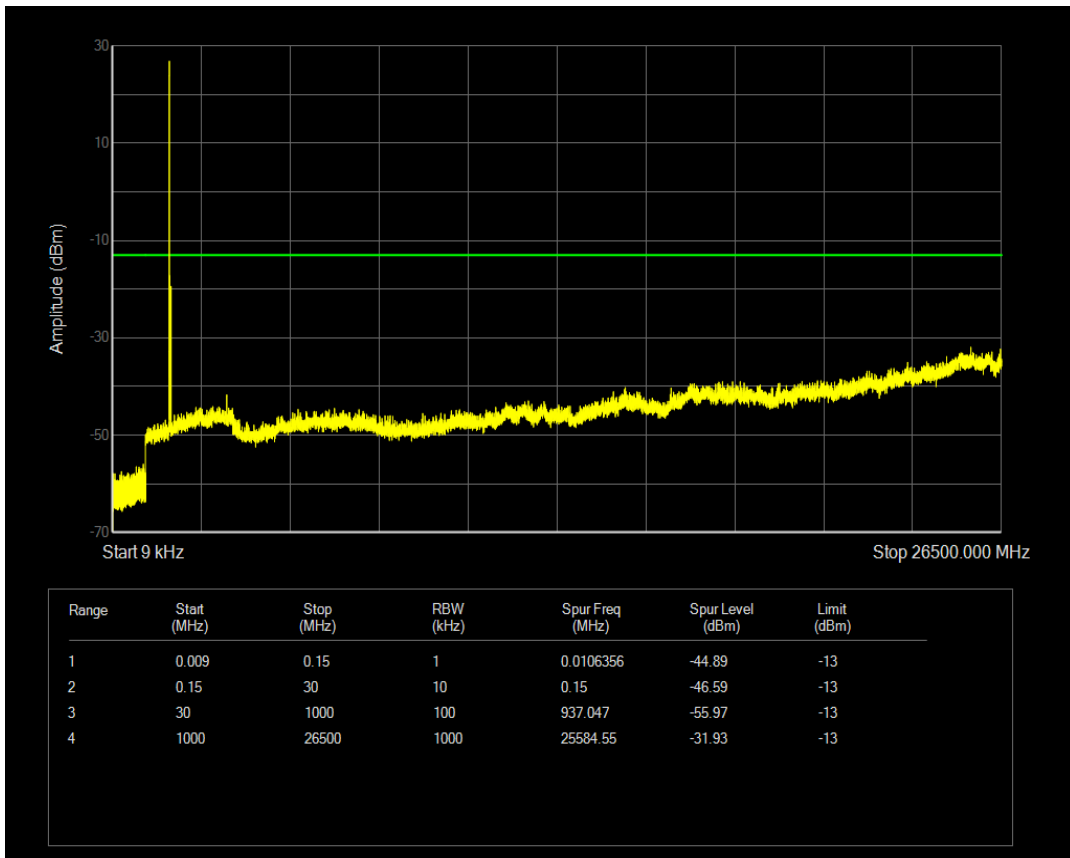

Band5 QAM16 BW=10MHz Channel=20525 RB Size=1 Position=#0

Band5 QAM16 BW=10MHz Channel=20525 RB Size=50 Position=#0

Band5 QPSK BW=10MHz Channel=20600 RB Size=1 Position=#0

Band5 QPSK BW=10MHz Channel=20600 RB Size=50 Position=#0

Band5 QAM16 BW=10MHz Channel=20600 RB Size=1 Position=#0

Band5 QAM16 BW=10MHz Channel=20600 RB Size=50 Position=#0

Band66 QPSK BW=1.4MHz Channel=131979 RB Size=1 Position=#0

Band66 QPSK BW=1.4MHz Channel=131979 RB Size=6 Position=#0