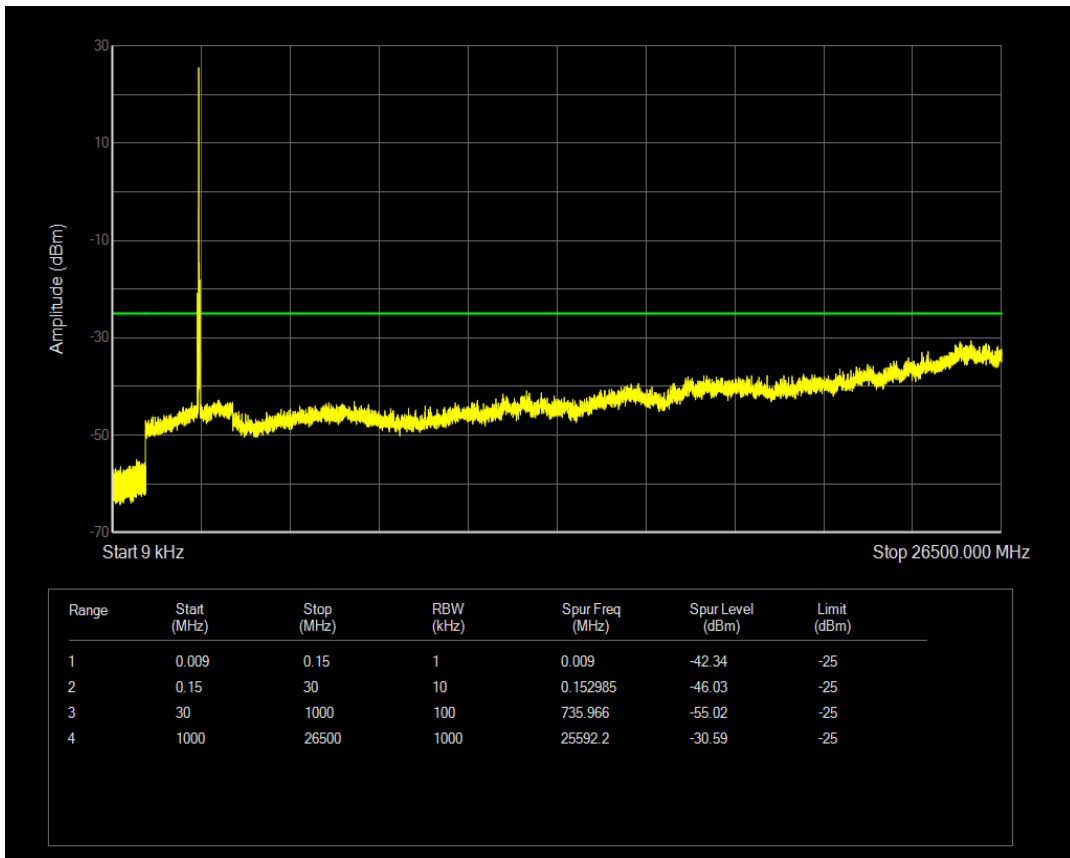

Band41 QAM16 BW=20MHz Channel=40620 RB Size=1 Position=#0

Band41 QAM16 BW=20MHz Channel=40620 RB Size=100 Position=#0