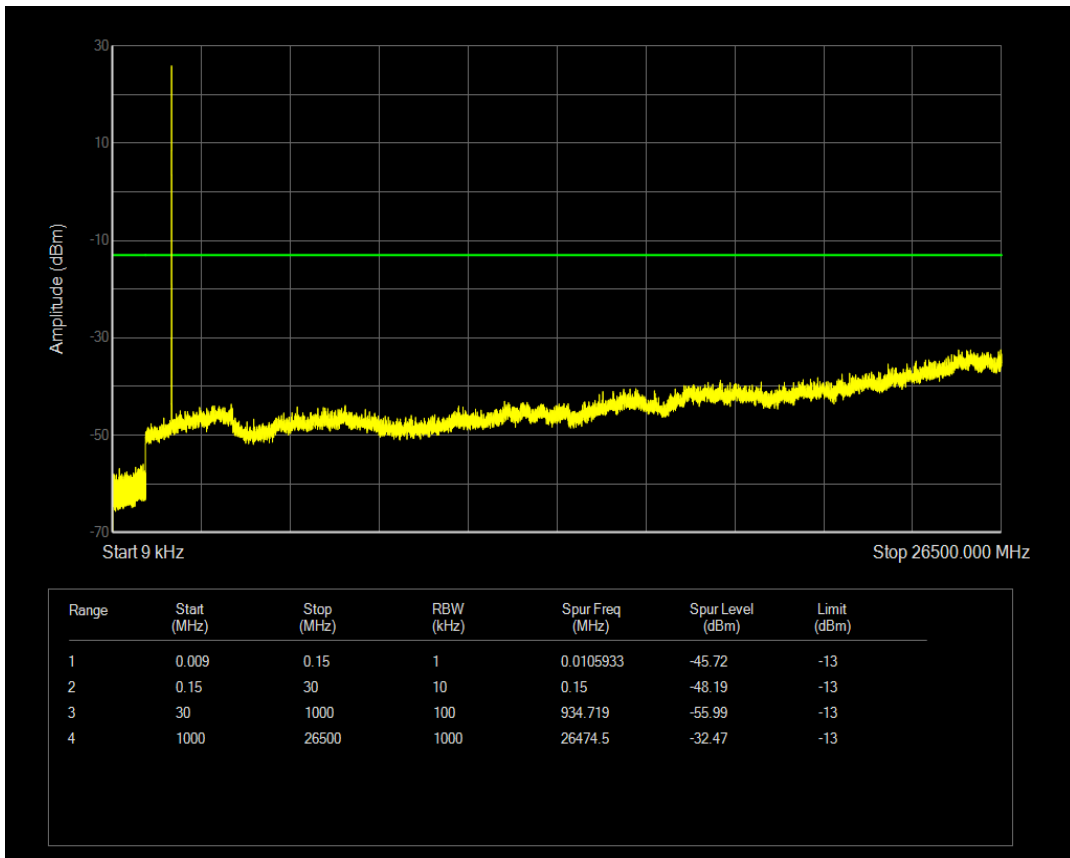

Band66 QAM16 BW=3MHz Channel=132657 RB Size=1 Position=#0

Band66 QAM16 BW=3MHz Channel=132657 RB Size=15 Position=#0