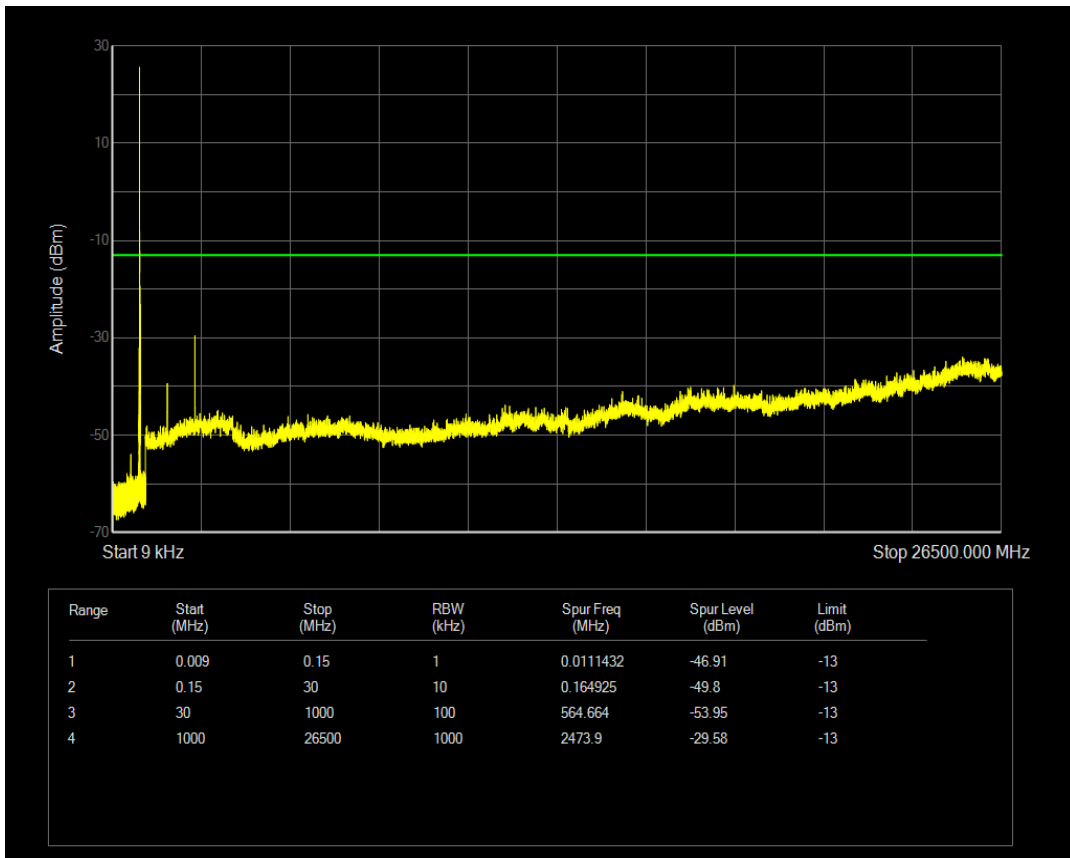

Band5 QAM16 BW=5MHz Channel=20525 RB Size=1 Position=#0

Band5 QAM16 BW=5MHz Channel=20525 RB Size=25 Position=#0

Band5 QPSK BW=5MHz Channel=20625 RB Size=1 Position=#0

Band5 QPSK BW=5MHz Channel=20625 RB Size=25 Position=#0

Band5 QAM16 BW=5MHz Channel=20625 RB Size=1 Position=#0

Band5 QAM16 BW=5MHz Channel=20625 RB Size=25 Position=#0

Band5 QPSK BW=10MHz Channel=20450 RB Size=1 Position=#0

Band5 QPSK BW=10MHz Channel=20450 RB Size=50 Position=#0