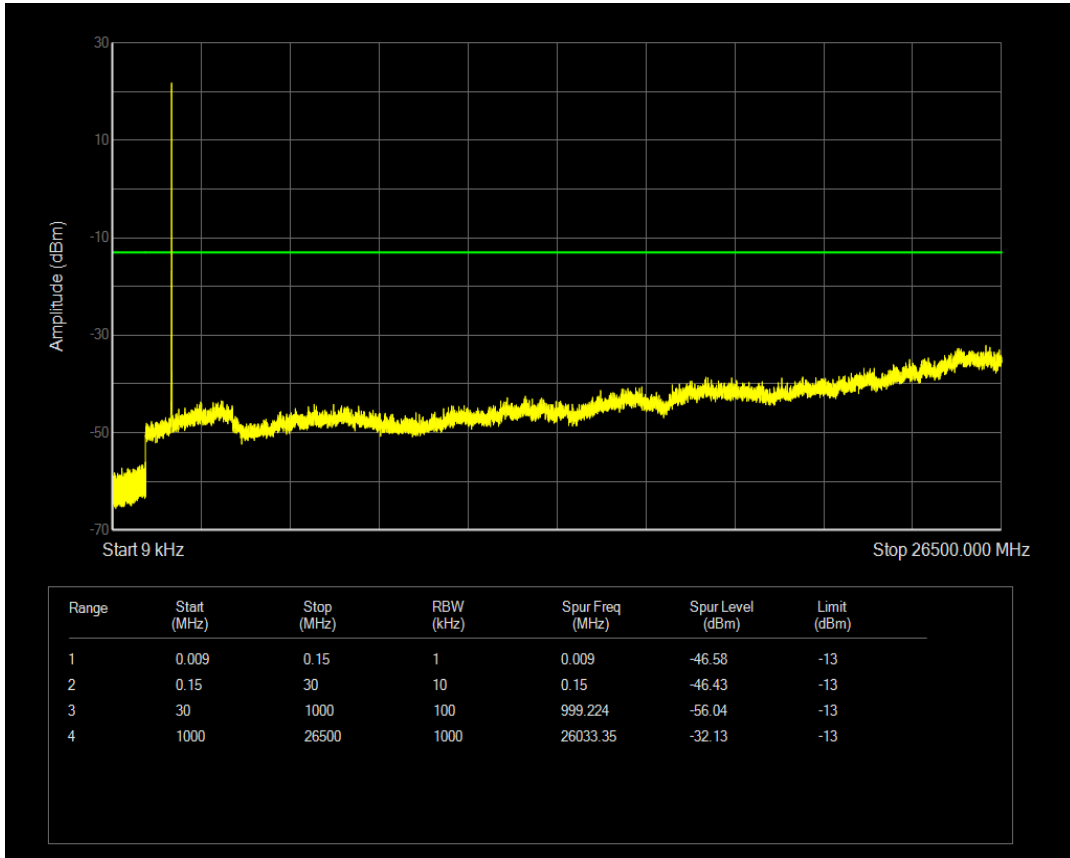

Band66 QAM16 BW=5MHz Channel=132647 RB Size=25 Position=#0

Band66 QPSK BW=10MHz Channel=132022 RB Size=1 Position=#0