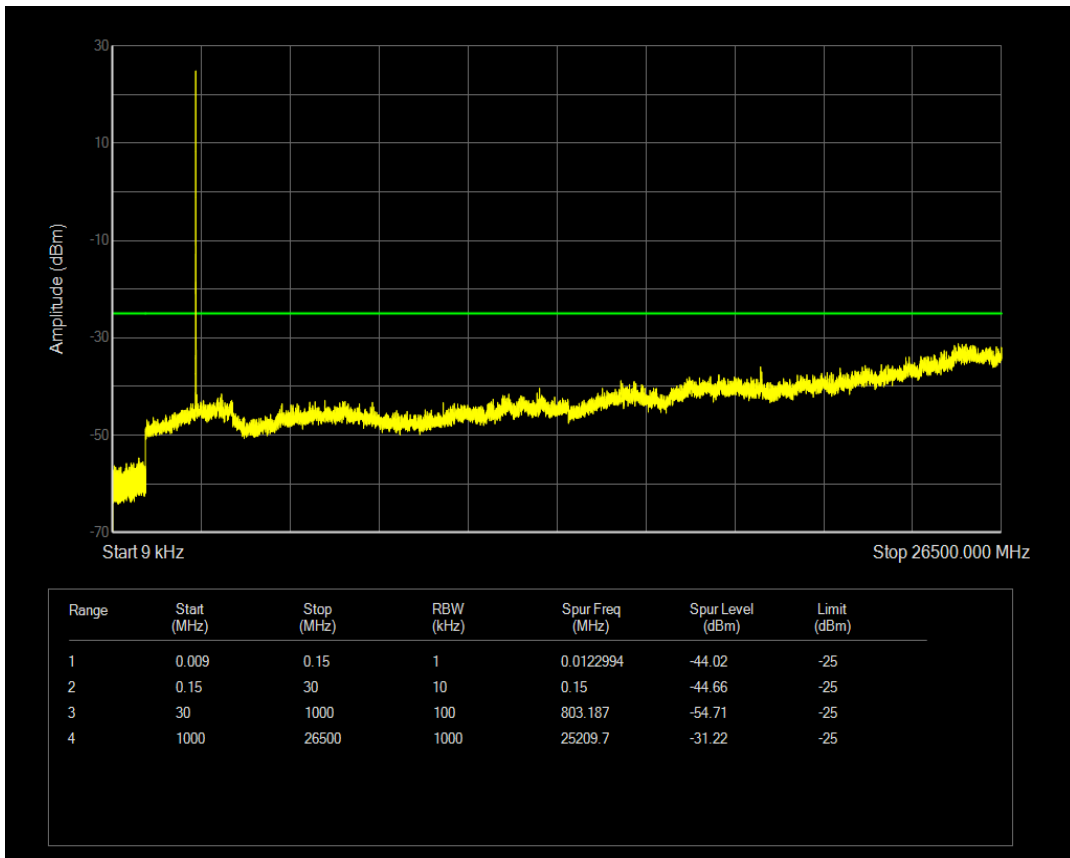

Band41 QAM16 BW=5MHz Channel=39675 RB Size=1 Position=#0

Band41 QAM16 BW=5MHz Channel=39675 RB Size=25 Position=#0