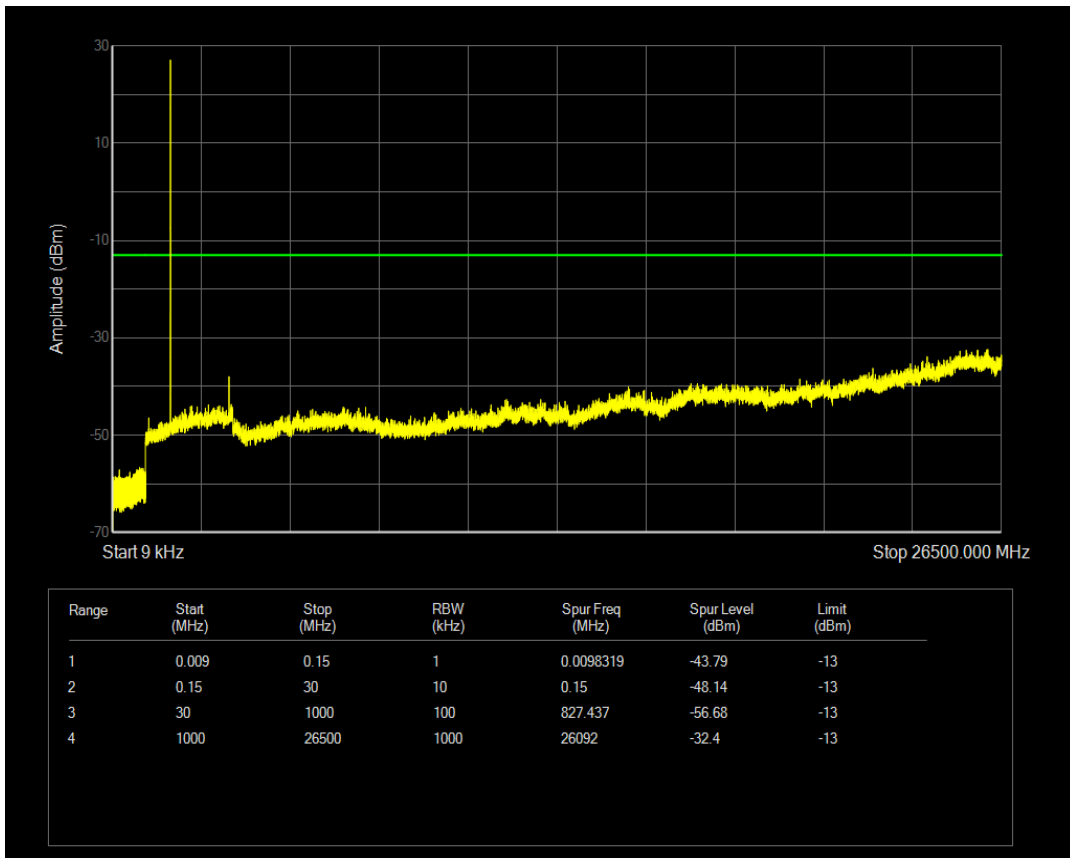

Band66 QAM16 BW=1.4MHz Channel=132322 RB Size=1 Position=#0

Band66 QAM16 BW=1.4MHz Channel=132322 RB Size=6 Position=#0