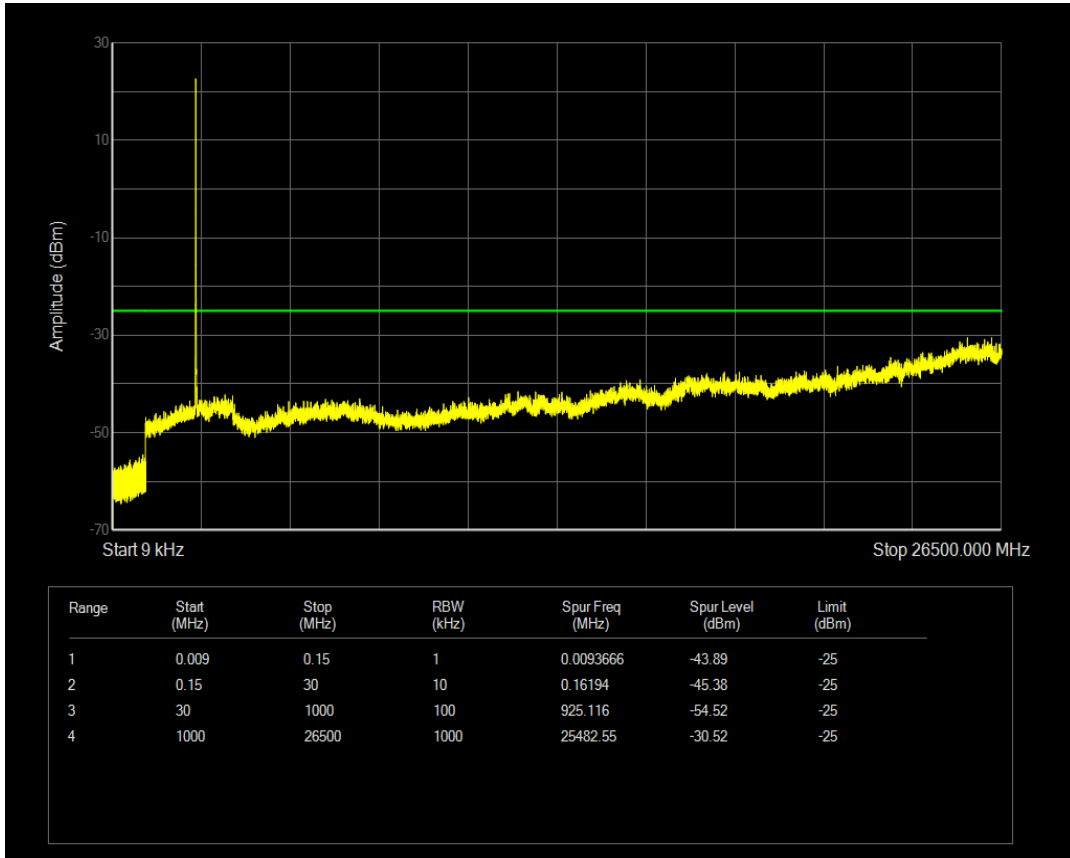

Band4 QAM16 BW=20MHz Channel=20175 RB Size=1 Position=#0

Band4 QAM16 BW=20MHz Channel=20175 RB Size=100 Position=#0

Band4 QPSK BW=20MHz Channel=20300 RB Size=1 Position=#0

Band4 QPSK BW=20MHz Channel=20300 RB Size=100 Position=#0

Band4 QAM16 BW=20MHz Channel=20300 RB Size=1 Position=#0

Band4 QAM16 BW=20MHz Channel=20300 RB Size=100 Position=#0

Band41 QPSK BW=5MHz Channel=39675 RB Size=1 Position=#0

Band41 QPSK BW=5MHz Channel=39675 RB Size=25 Position=#0