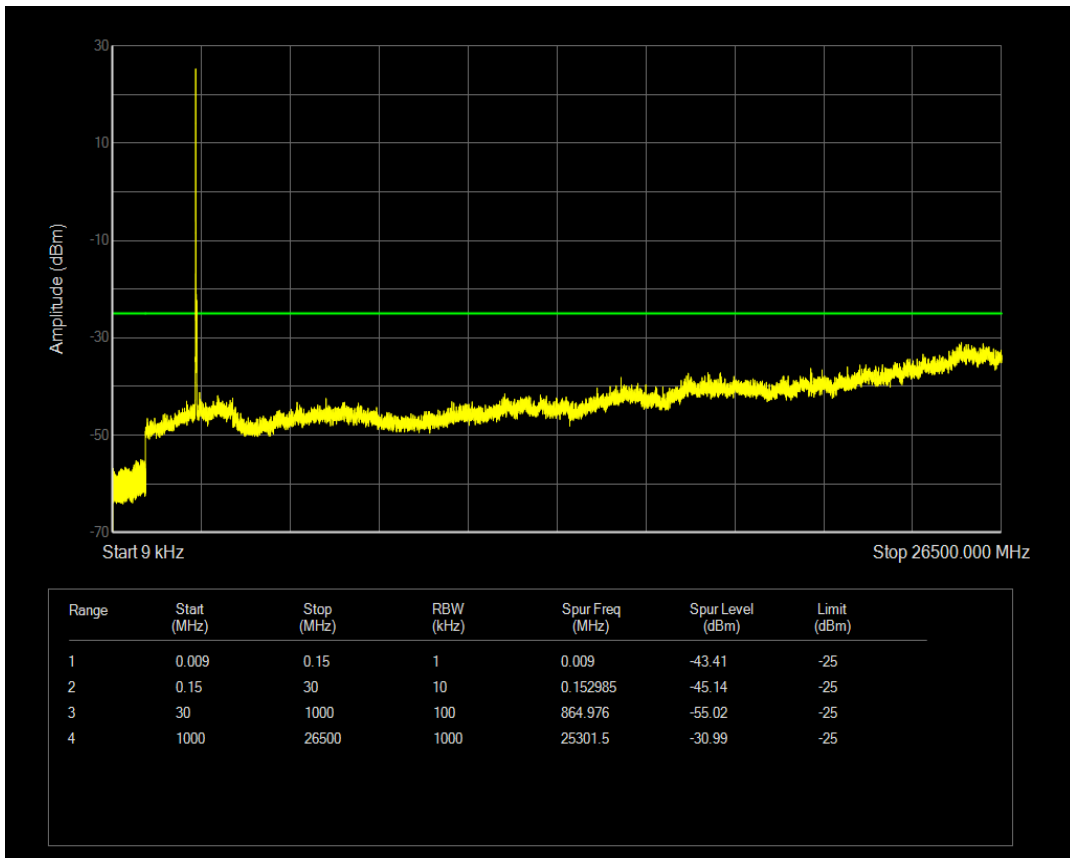

Band41 QAM16 BW=15MHz Channel=39725 RB Size=1 Position=#0

Band41 QAM16 BW=15MHz Channel=39725 RB Size=75 Position=#0