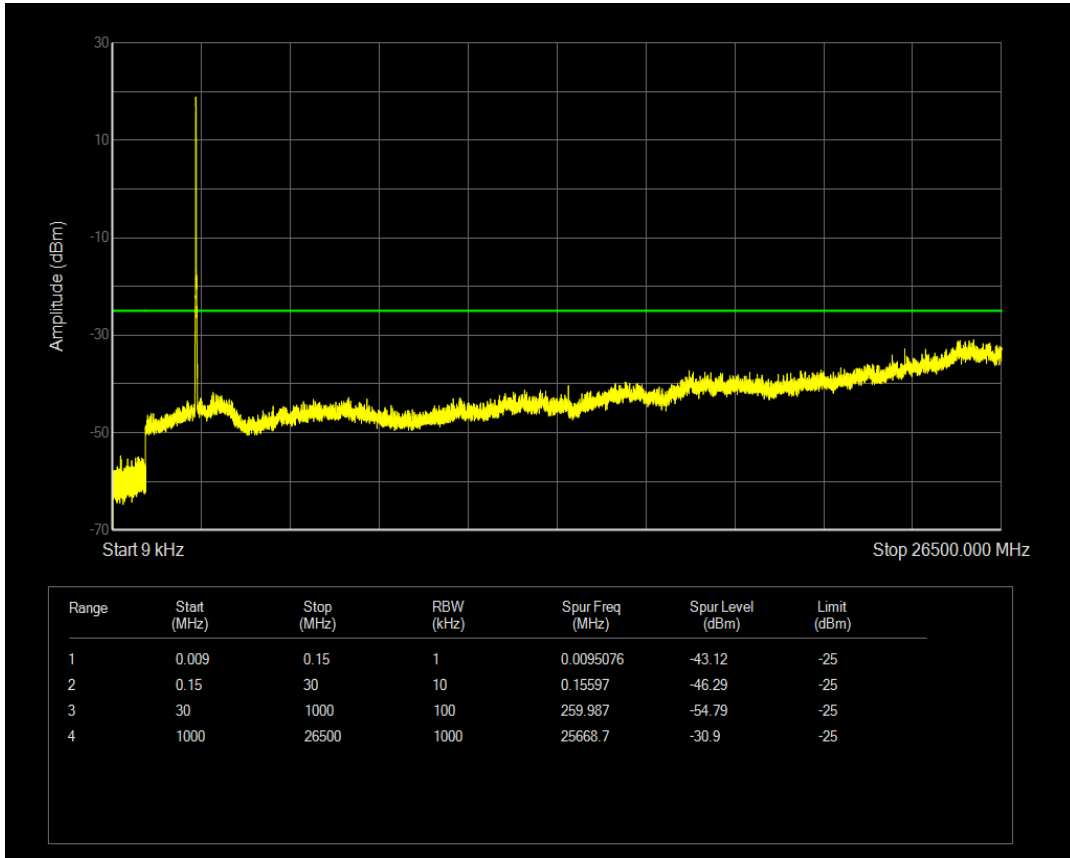

Band41 QAM16 BW=15MHz Channel=39725 RB Size=75 Position=#0

Band41 QPSK BW=15MHz Channel=40620 RB Size=1 Position=#0