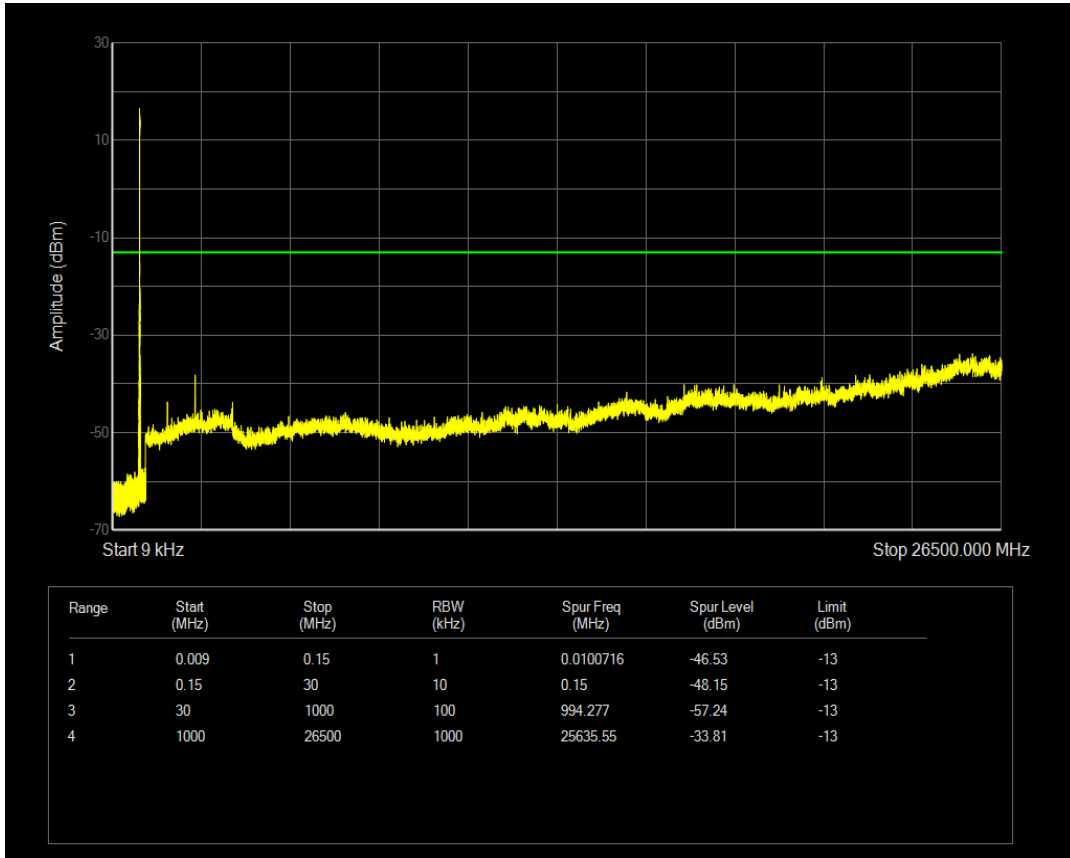

Band5 QAM16 BW=3MHz Channel=20635 RB Size=1 Position=#0

Band5 QAM16 BW=3MHz Channel=20635 RB Size=15 Position=#0

Band5 QPSK BW=5MHz Channel=20425 RB Size=1 Position=#0

Band5 QPSK BW=5MHz Channel=20425 RB Size=25 Position=#0