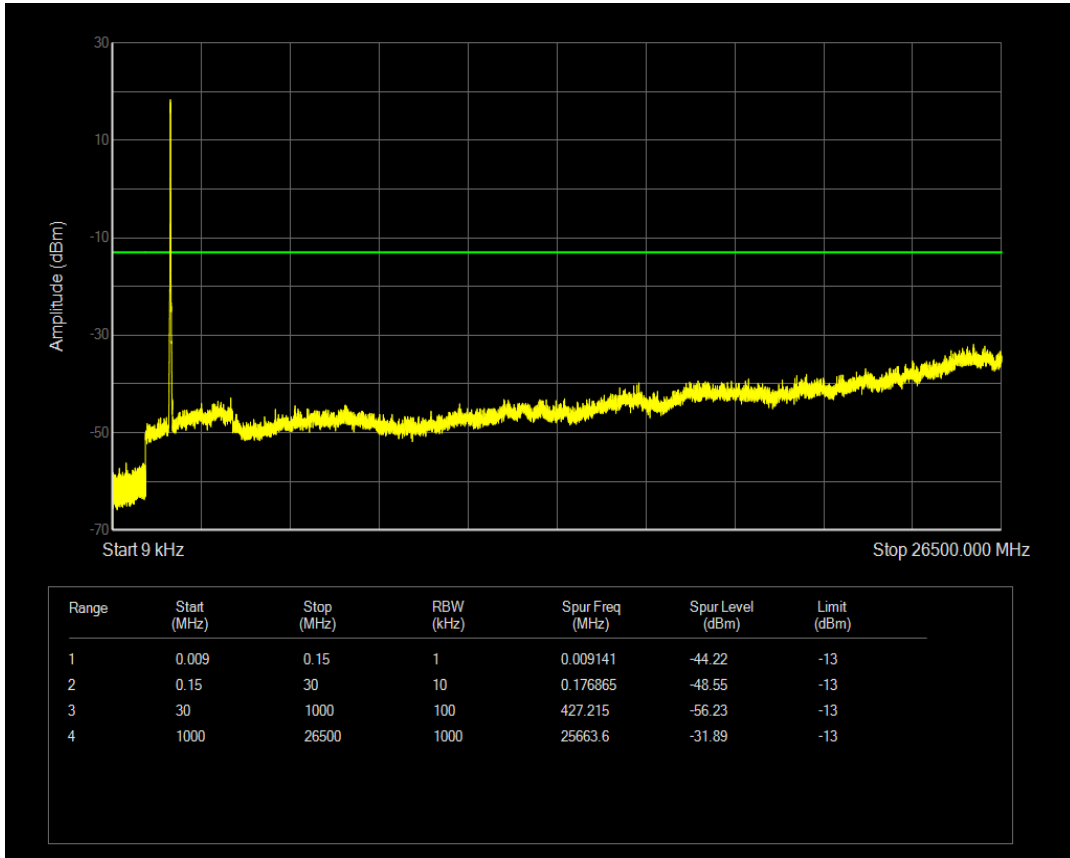

Band4 QAM16 BW=20MHz Channel=20050 RB Size=1 Position=#0

Band4 QAM16 BW=20MHz Channel=20050 RB Size=100 Position=#0

Band4 QPSK BW=20MHz Channel=20175 RB Size=1 Position=#0

Band4 QPSK BW=20MHz Channel=20175 RB Size=100 Position=#0

Band4 QAM16 BW=20MHz Channel=20175 RB Size=1 Position=#0

Band4 QAM16 BW=20MHz Channel=20175 RB Size=100 Position=#0

Band4 QPSK BW=20MHz Channel=20300 RB Size=1 Position=#0

Band4 QPSK BW=20MHz Channel=20300 RB Size=100 Position=#0

Band4 QAM16 BW=20MHz Channel=20300 RB Size=1 Position=#0

Band4 QAM16 BW=20MHz Channel=20300 RB Size=100 Position=#0

Band41 QPSK BW=5MHz Channel=39675 RB Size=1 Position=#0

Band41 QPSK BW=5MHz Channel=39675 RB Size=25 Position=#0