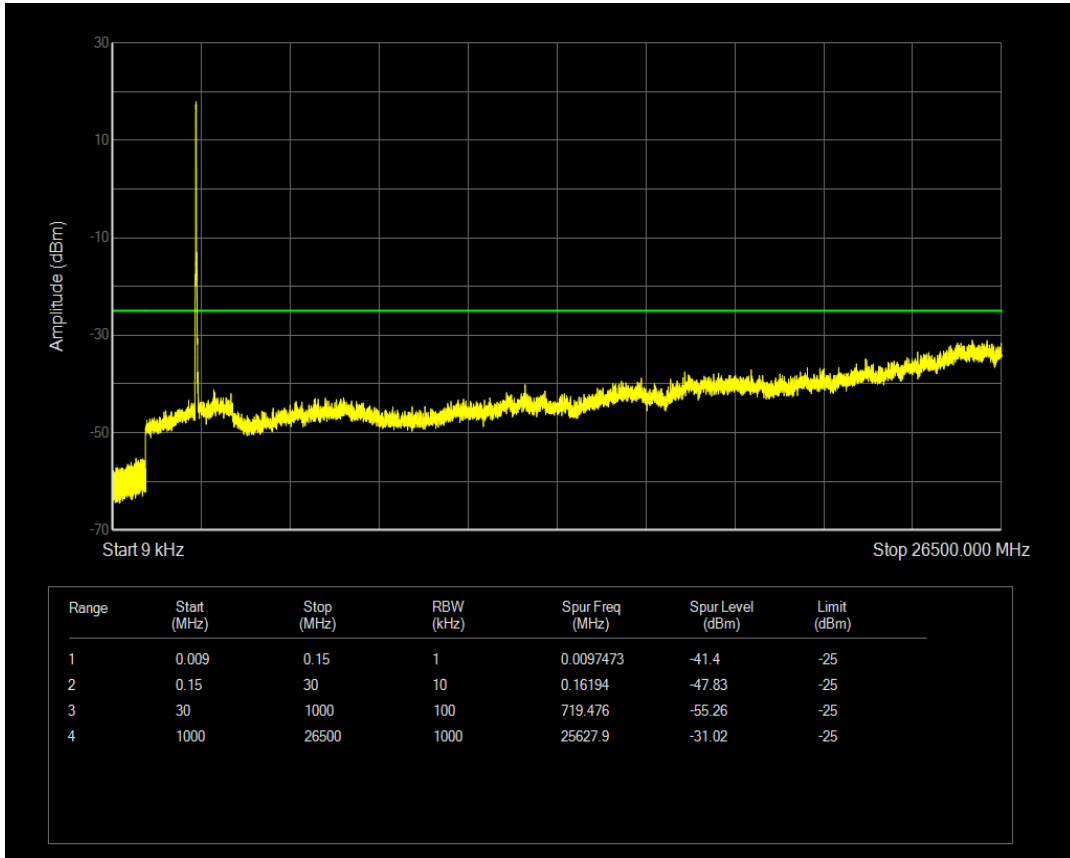

Band41 QAM16 BW=15MHz Channel=41515 RB Size=1 Position=#0

Band41 QAM16 BW=15MHz Channel=41515 RB Size=75 Position=#0

Band41 QPSK BW=20MHz Channel=39750 RB Size=1 Position=#0

Band41 QPSK BW=20MHz Channel=39750 RB Size=100 Position=#0