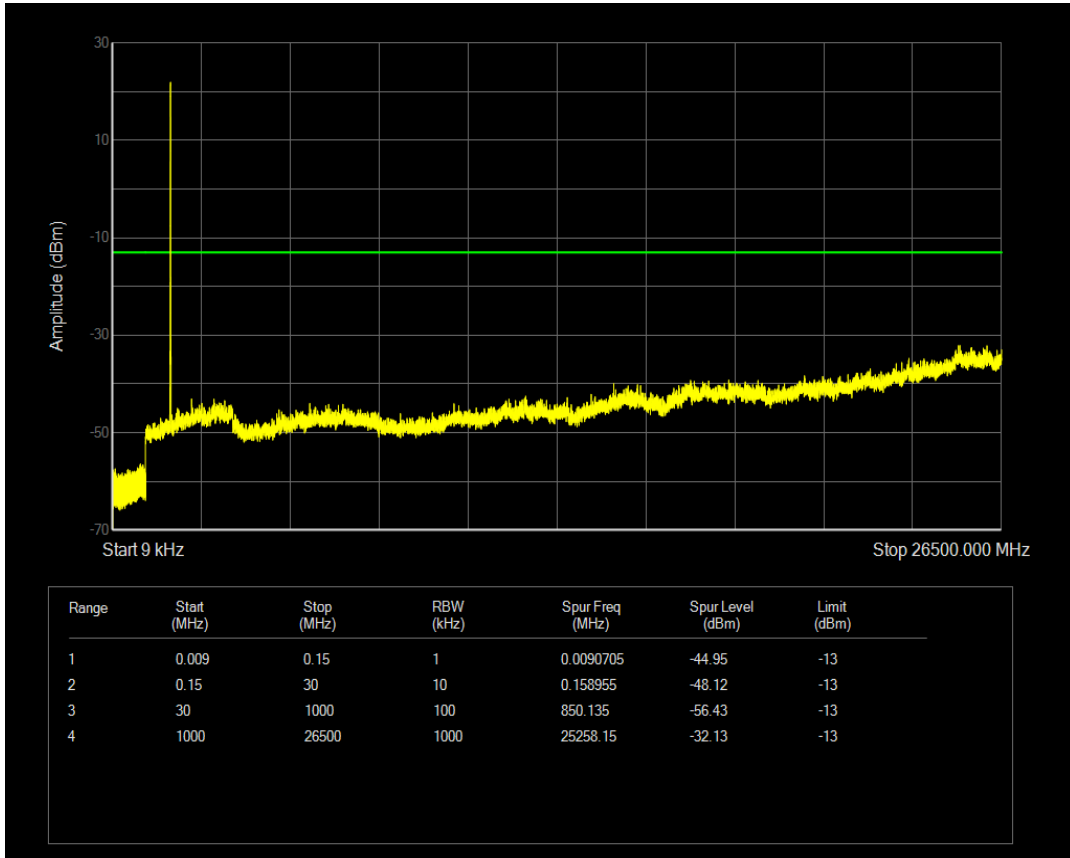

Band66 QAM16 BW=5MHz Channel=131997 RB Size=1 Position=#0

Band66 QAM16 BW=5MHz Channel=131997 RB Size=25 Position=#0

Band66 QPSK BW=5MHz Channel=132322 RB Size=1 Position=#0

Band66 QPSK BW=5MHz Channel=132322 RB Size=25 Position=#0