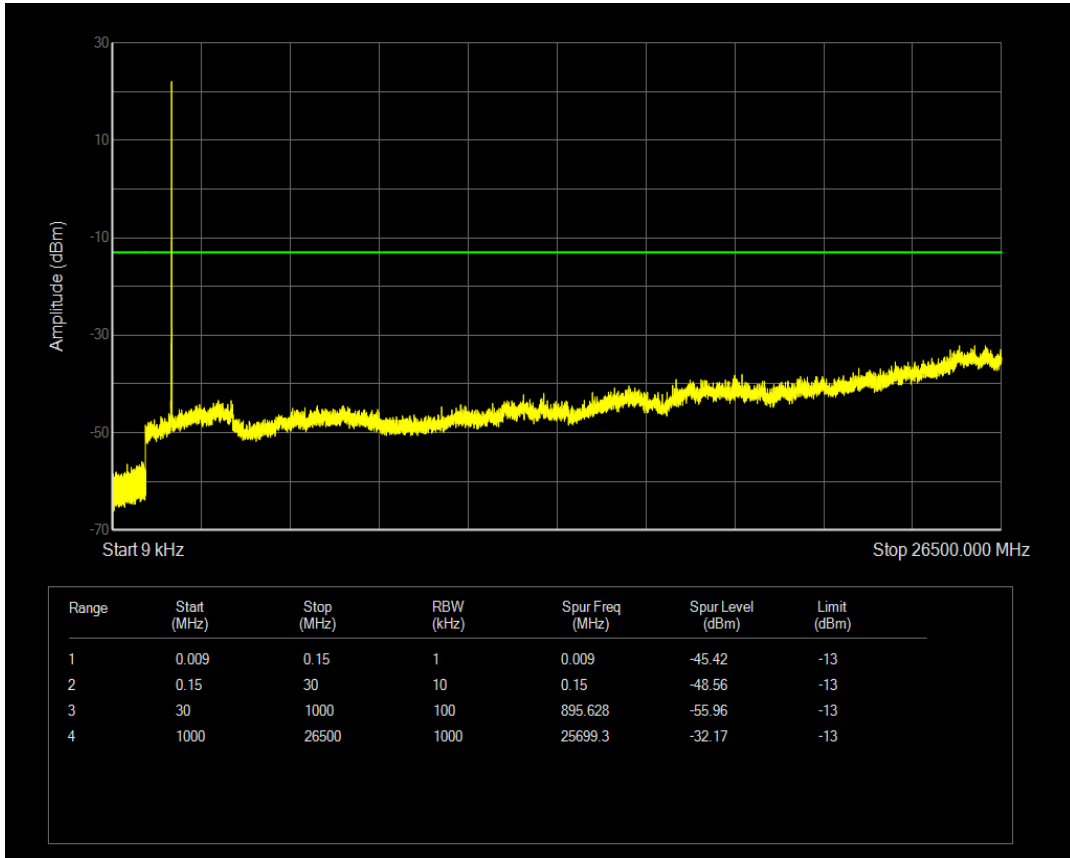

Band66 QAM16 BW=5MHz Channel=132322 RB Size=1 Position=#0

Band66 QAM16 BW=5MHz Channel=132322 RB Size=25 Position=#0

Band66 QPSK BW=5MHz Channel=132647 RB Size=1 Position=#0

Band66 QPSK BW=5MHz Channel=132647 RB Size=25 Position=#0