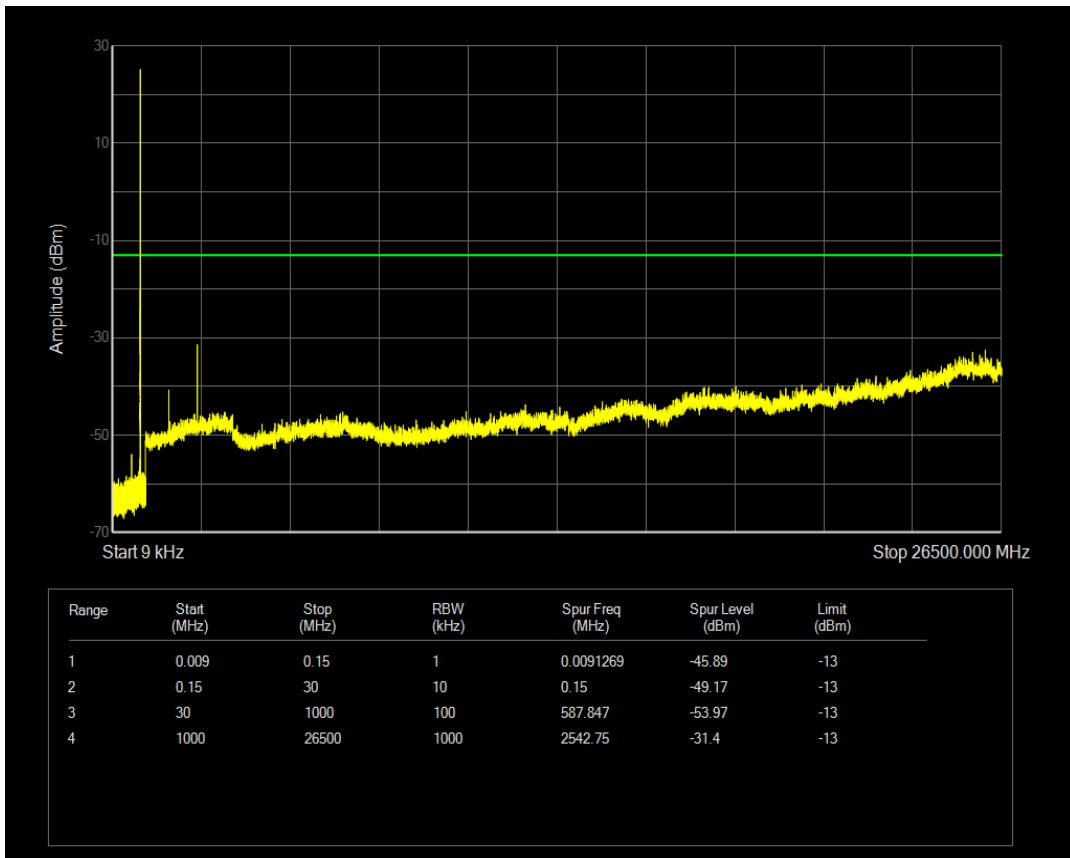

Band5 QAM16 BW=1.4MHz Channel=20643 RB Size=1 Position=#0

Band5 QAM16 BW=1.4MHz Channel=20643 RB Size=6 Position=#0