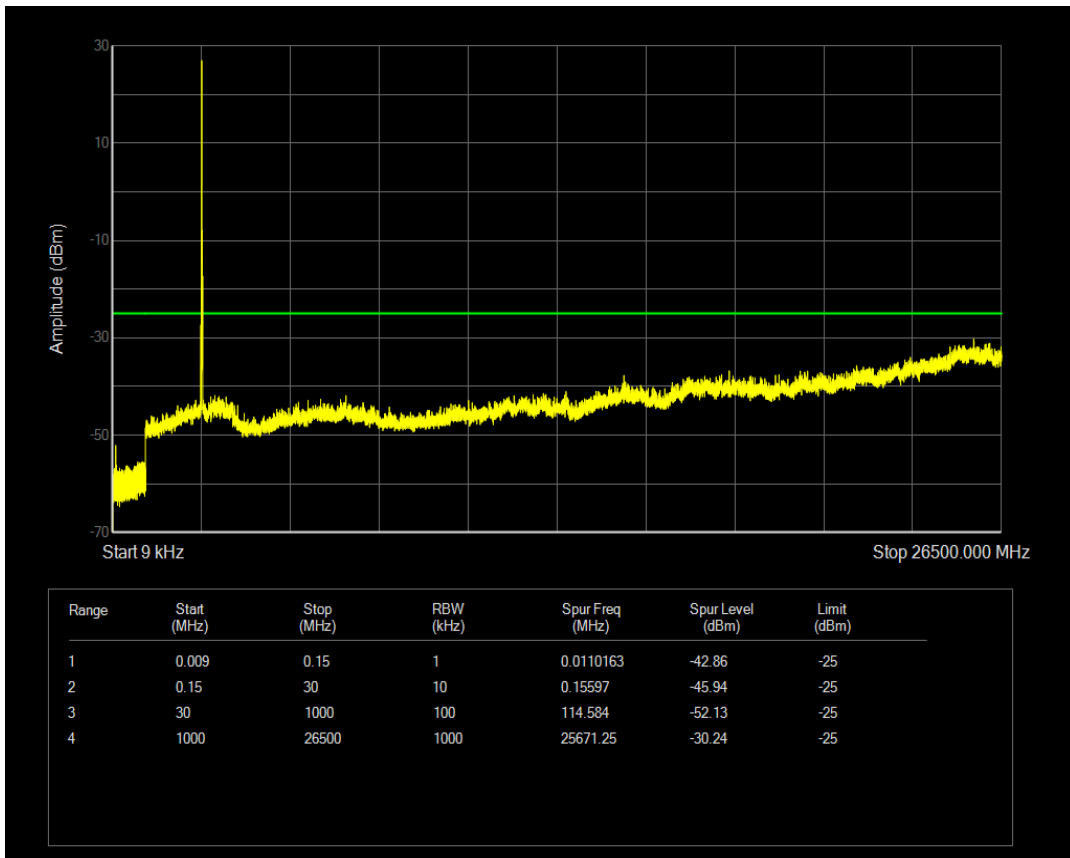

Band41 QPSK BW=15MHz Channel=41515 RB Size=1 Position=#0

Band41 QPSK BW=15MHz Channel=41515 RB Size=75 Position=#0