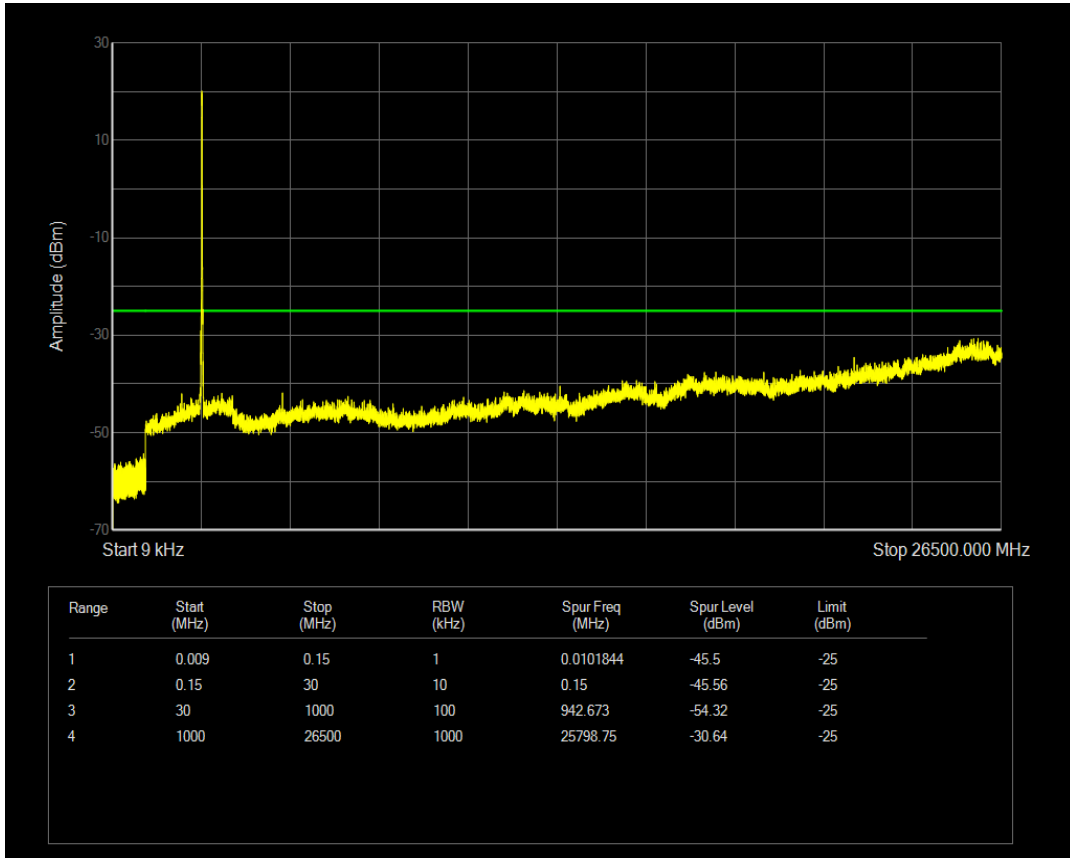

Band41 QAM16 BW=15MHz Channel=41515 RB Size=75 Position=#0

Band41 QPSK BW=20MHz Channel=39750 RB Size=1 Position=#0