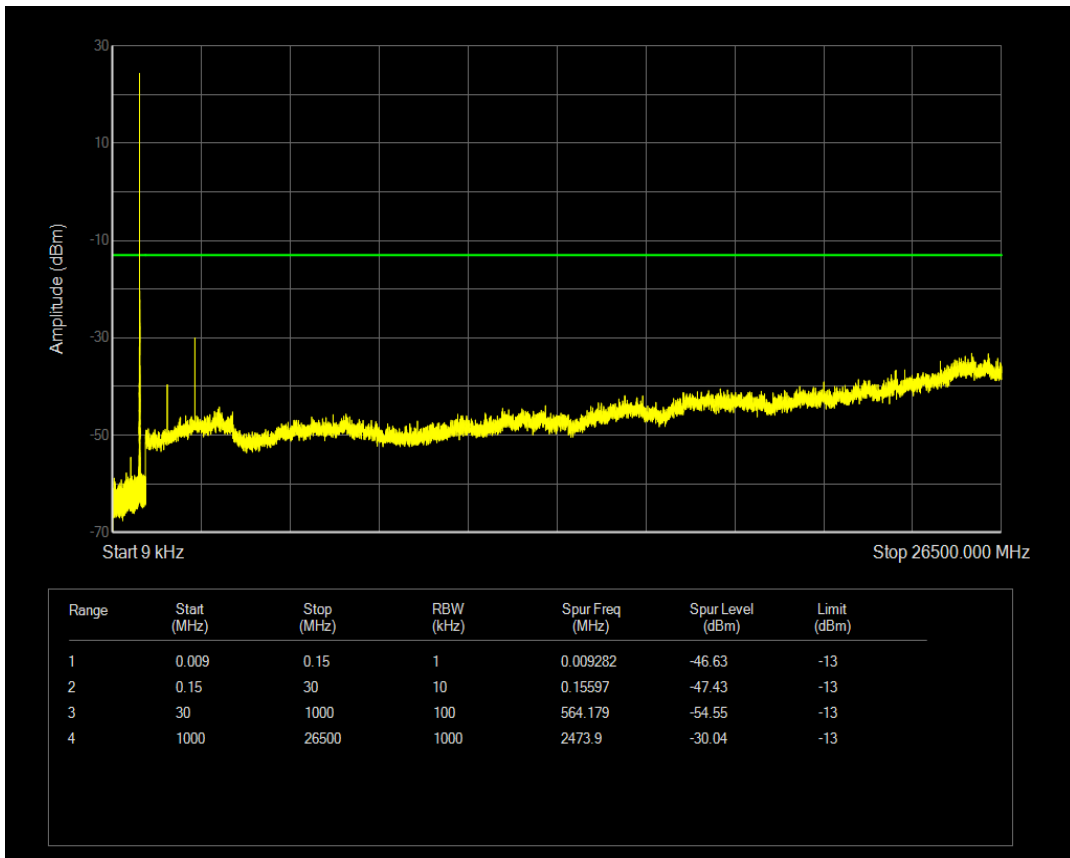

Band5 QAM16 BW=3MHz Channel=20415 RB Size=1 Position=#0

Band5 QAM16 BW=3MHz Channel=20415 RB Size=15 Position=#0