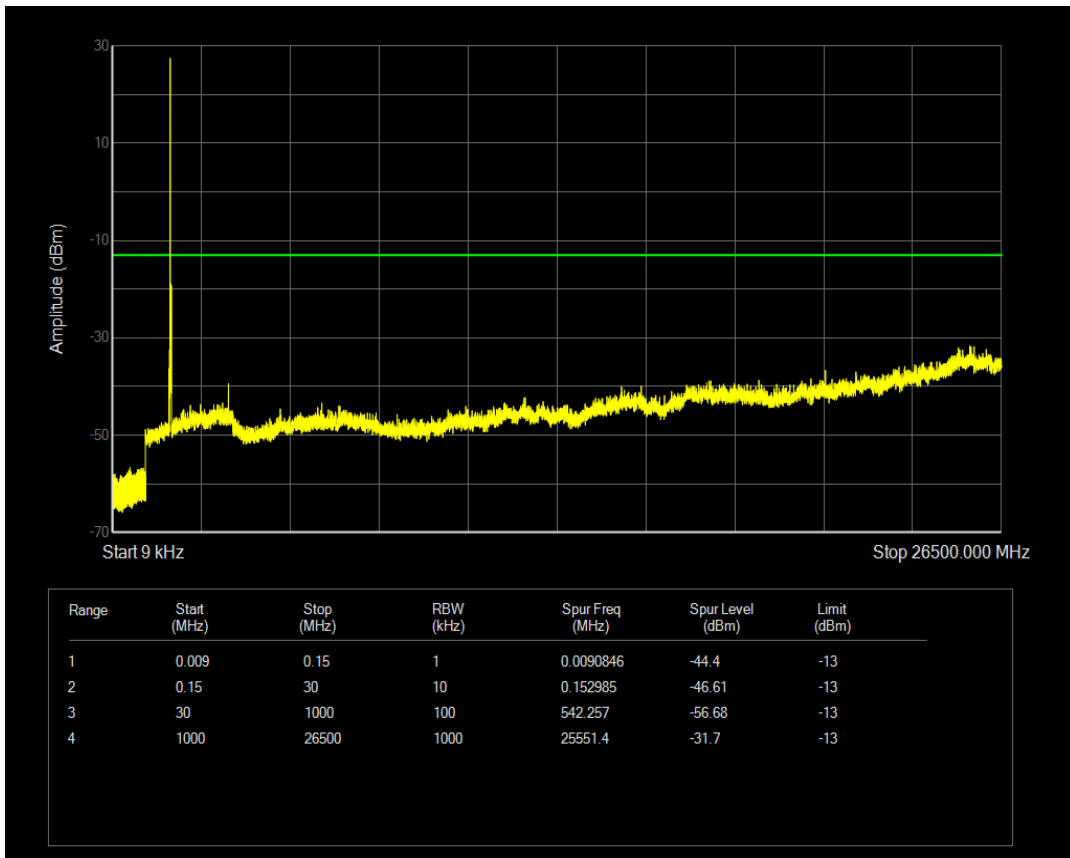

Band4 QAM16 BW=20MHz Channel=20050 RB Size=1 Position=#0

Band4 QAM16 BW=20MHz Channel=20050 RB Size=100 Position=#0

Band4 QPSK BW=20MHz Channel=20175 RB Size=1 Position=#0

Band4 QPSK BW=20MHz Channel=20175 RB Size=100 Position=#0

Band4 QAM16 BW=20MHz Channel=20175 RB Size=1 Position=#0

Band4 QAM16 BW=20MHz Channel=20175 RB Size=100 Position=#0

Band4 QPSK BW=20MHz Channel=20300 RB Size=1 Position=#0

Band4 QPSK BW=20MHz Channel=20300 RB Size=100 Position=#0

Band4 QAM16 BW=20MHz Channel=20300 RB Size=1 Position=#0

Band4 QAM16 BW=20MHz Channel=20300 RB Size=100 Position=#0

Band41 QPSK BW=5MHz Channel=39675 RB Size=1 Position=#0

Band41 QPSK BW=5MHz Channel=39675 RB Size=25 Position=#0