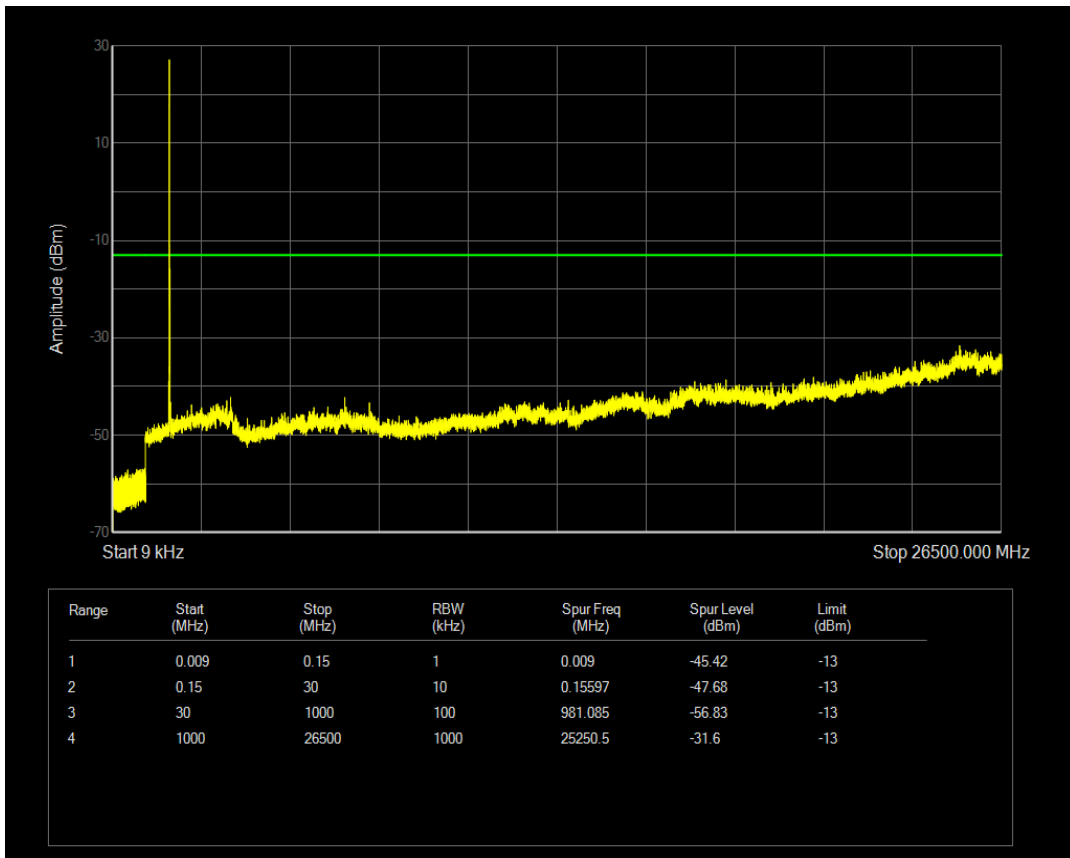

Band66 QPSK BW=10MHz Channel=132022 RB Size=1 Position=#0

Band66 QPSK BW=10MHz Channel=132022 RB Size=50 Position=#0