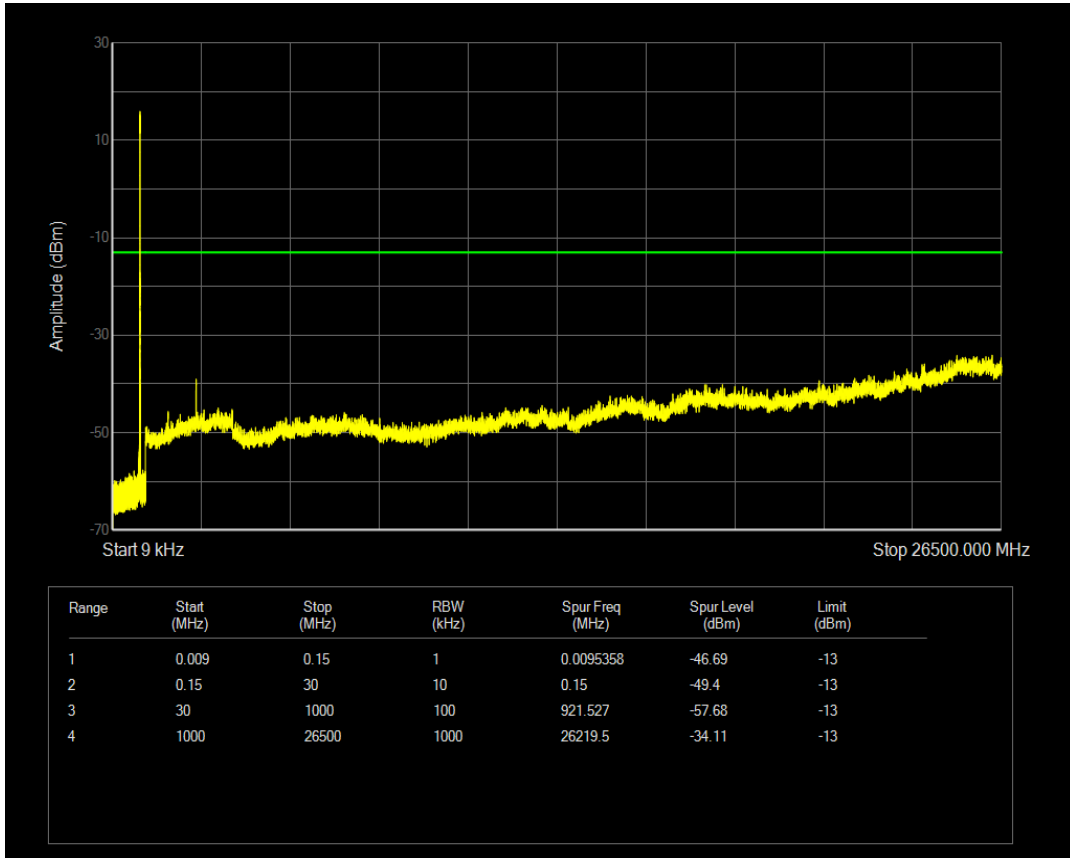

Band5 QAM16 BW=5MHz Channel=20425 RB Size=1 Position=#0

Band5 QAM16 BW=5MHz Channel=20425 RB Size=25 Position=#0

Band5 QPSK BW=5MHz Channel=20525 RB Size=1 Position=#0

Band5 QPSK BW=5MHz Channel=20525 RB Size=25 Position=#0