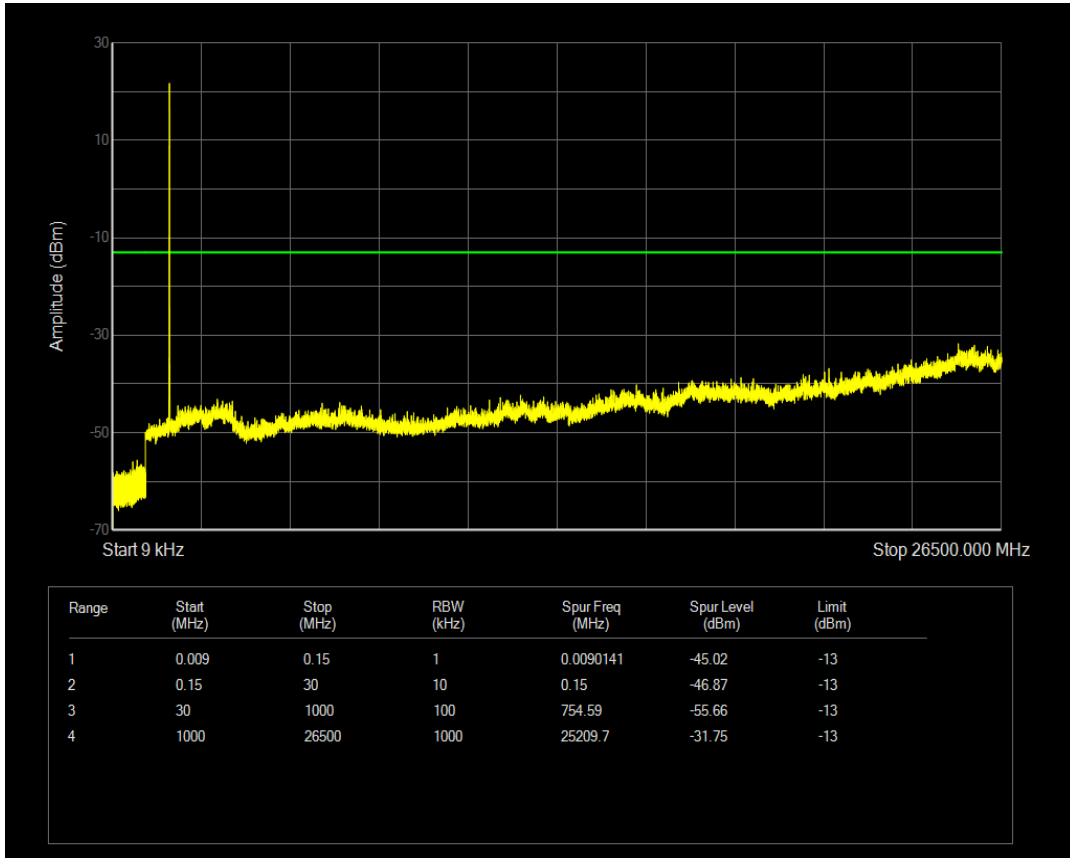

Band66 QAM16 BW=3MHz Channel=132657 RB Size=1 Position=#0

Band66 QAM16 BW=3MHz Channel=132657 RB Size=15 Position=#0

Band66 QPSK BW=5MHz Channel=131997 RB Size=1 Position=#0

Band66 QPSK BW=5MHz Channel=131997 RB Size=25 Position=#0