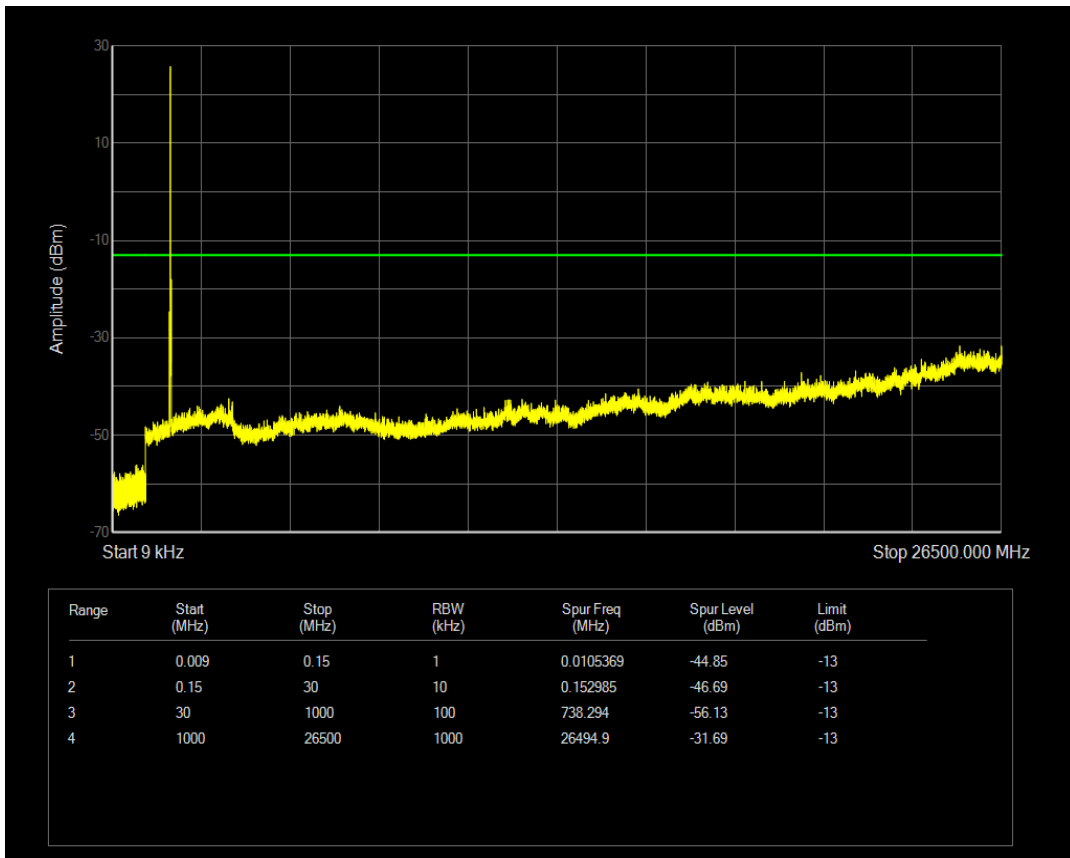

Band4 QAM16 BW=15MHz Channel=20325 RB Size=1 Position=#0

Band4 QAM16 BW=15MHz Channel=20325 RB Size=75 Position=#0

Band4 QPSK BW=20MHz Channel=20050 RB Size=1 Position=#0

Band4 QPSK BW=20MHz Channel=20050 RB Size=100 Position=#0

Band4 QAM16 BW=20MHz Channel=20050 RB Size=1 Position=#0

Band4 QAM16 BW=20MHz Channel=20050 RB Size=100 Position=#0

Band4 QPSK BW=20MHz Channel=20175 RB Size=1 Position=#0

Band4 QPSK BW=20MHz Channel=20175 RB Size=100 Position=#0

Band4 QAM16 BW=20MHz Channel=20175 RB Size=1 Position=#0

Band4 QAM16 BW=20MHz Channel=20175 RB Size=100 Position=#0

Band4 QPSK BW=20MHz Channel=20300 RB Size=1 Position=#0

Band4 QPSK BW=20MHz Channel=20300 RB Size=100 Position=#0