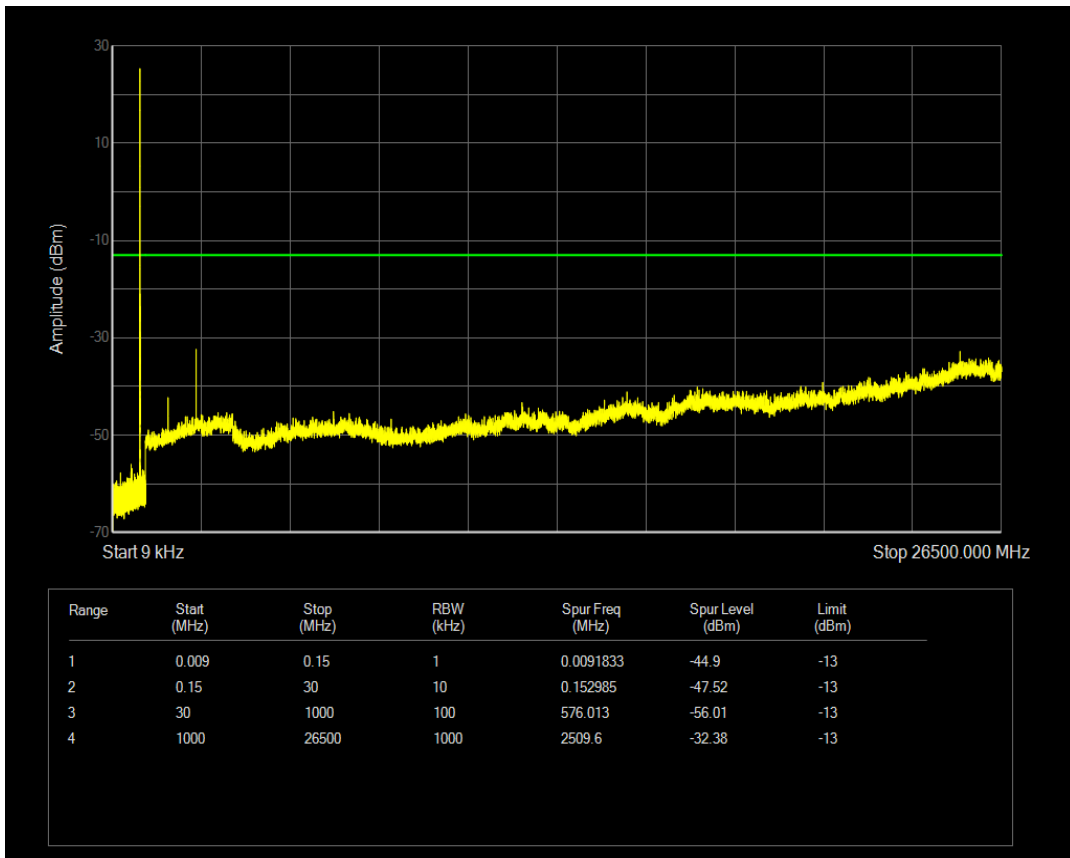

Band5 QAM16 BW=1.4MHz Channel=20407 RB Size=1 Position=#0

Band5 QAM16 BW=1.4MHz Channel=20407 RB Size=6 Position=#0

Band5 QPSK BW=1.4MHz Channel=20525 RB Size=1 Position=#0

Band5 QPSK BW=1.4MHz Channel=20525 RB Size=6 Position=#0

Band5 QAM16 BW=1.4MHz Channel=20525 RB Size=1 Position=#0

Band5 QAM16 BW=1.4MHz Channel=20525 RB Size=6 Position=#0

Band5 QPSK BW=1.4MHz Channel=20643 RB Size=1 Position=#0

Band5 QPSK BW=1.4MHz Channel=20643 RB Size=6 Position=#0