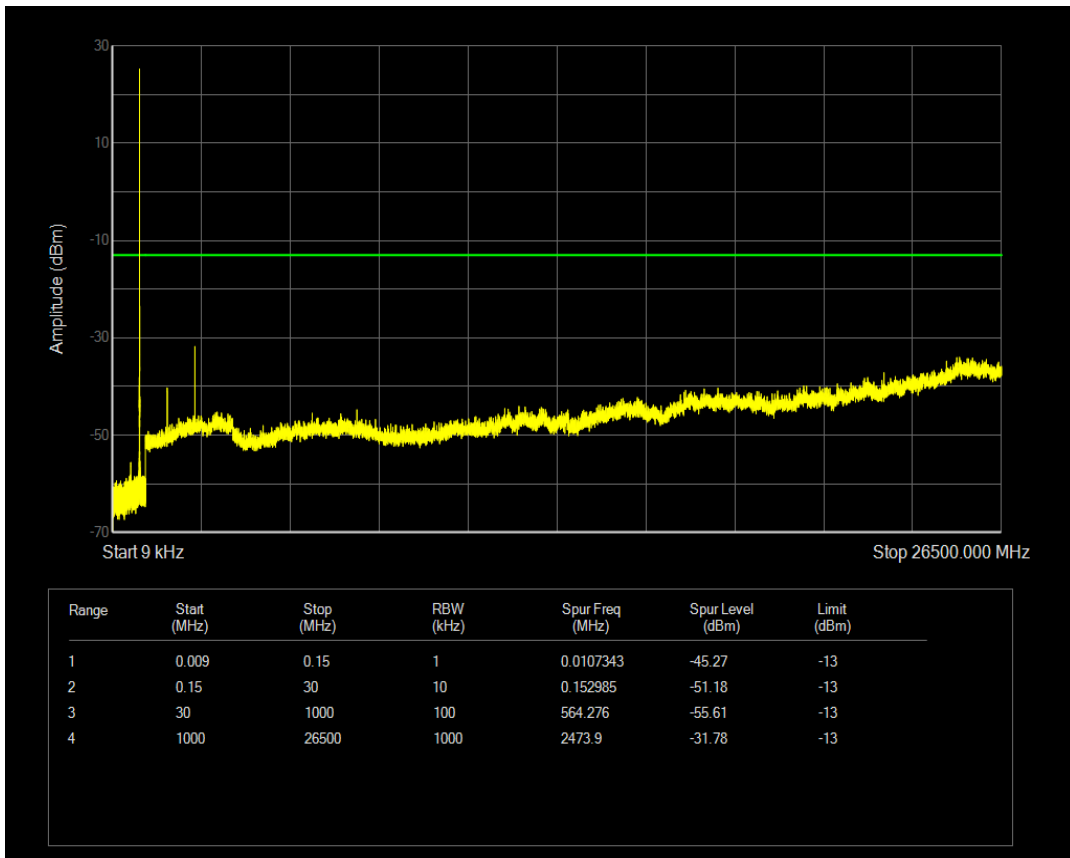

Band5 QPSK BW=1.4MHz Channel=20407 RB Size=1 Position=#0

Band5 QPSK BW=1.4MHz Channel=20407 RB Size=6 Position=#0