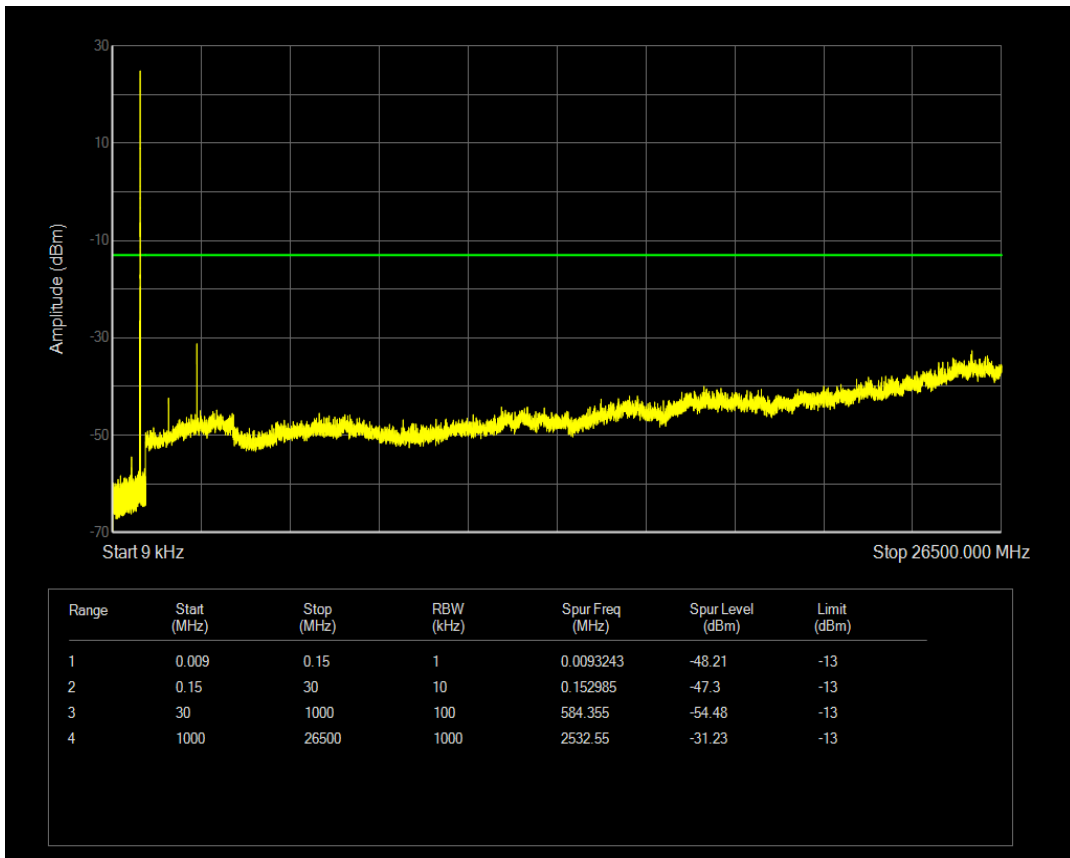

Band5 QPSK BW=5MHz Channel=20625 RB Size=1 Position=#0

Band5 QPSK BW=5MHz Channel=20625 RB Size=25 Position=#0