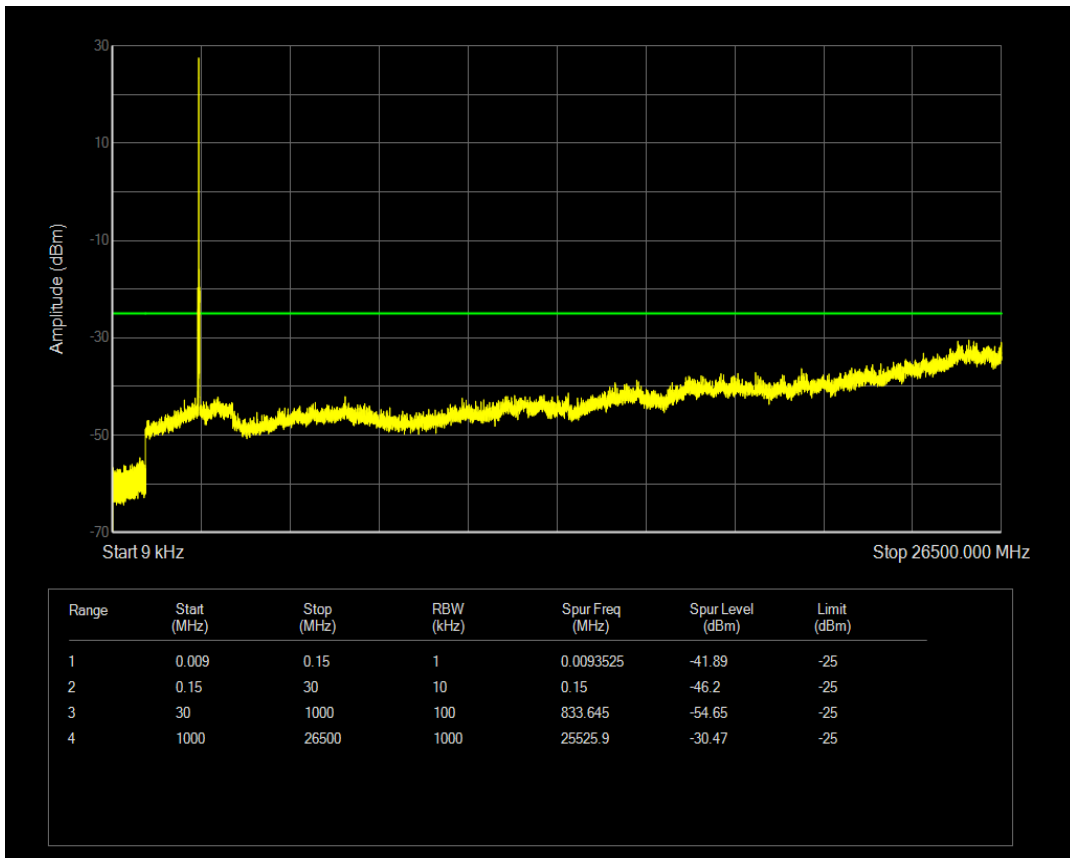

Band41 QPSK BW=15MHz Channel=40620 RB Size=1 Position=#0

Band41 QPSK BW=15MHz Channel=40620 RB Size=75 Position=#0