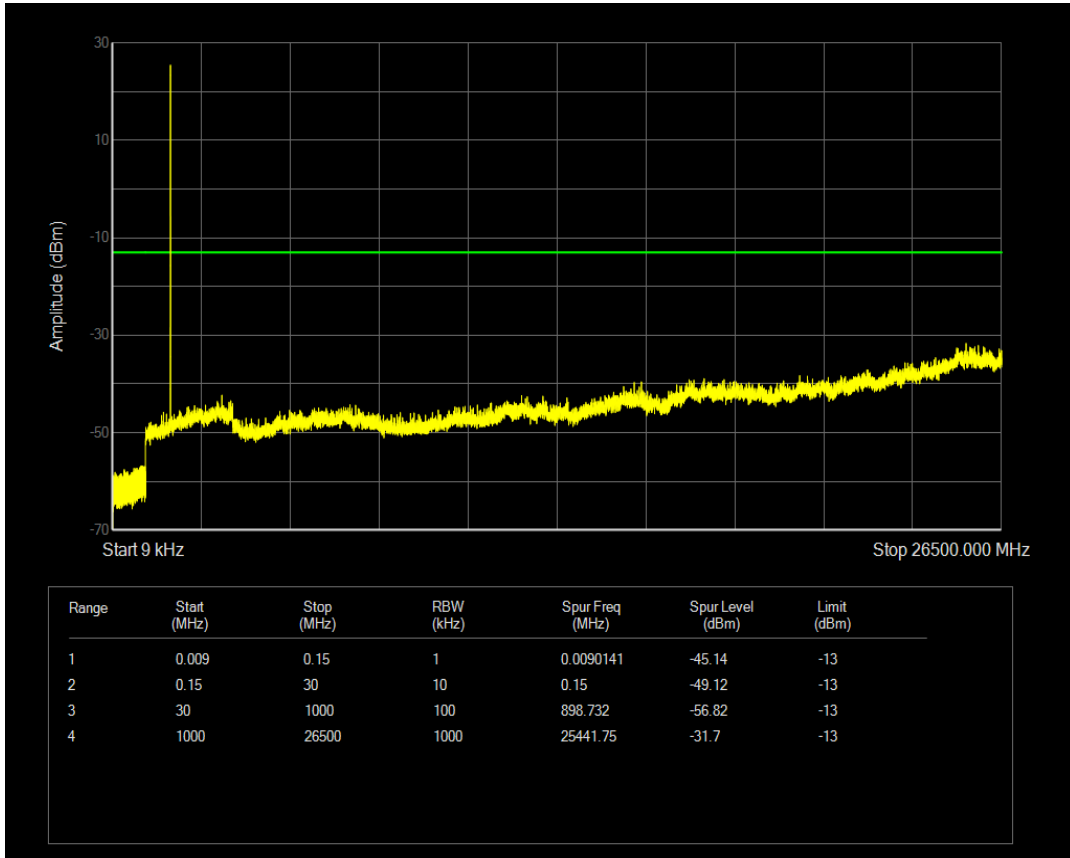

Band5 QAM16 BW=10MHz Channel=20600 RB Size=1 Position=#0

Band5 QAM16 BW=10MHz Channel=20600 RB Size=50 Position=#0

Band66 QPSK BW=1.4MHz Channel=131979 RB Size=1 Position=#0

Band66 QPSK BW=1.4MHz Channel=131979 RB Size=6 Position=#0

Band66 QAM16 BW=1.4MHz Channel=131979 RB Size=1 Position=#0

Band66 QAM16 BW=1.4MHz Channel=131979 RB Size=6 Position=#0

Band66 QPSK BW=1.4MHz Channel=132322 RB Size=1 Position=#0

Band66 QPSK BW=1.4MHz Channel=132322 RB Size=6 Position=#0