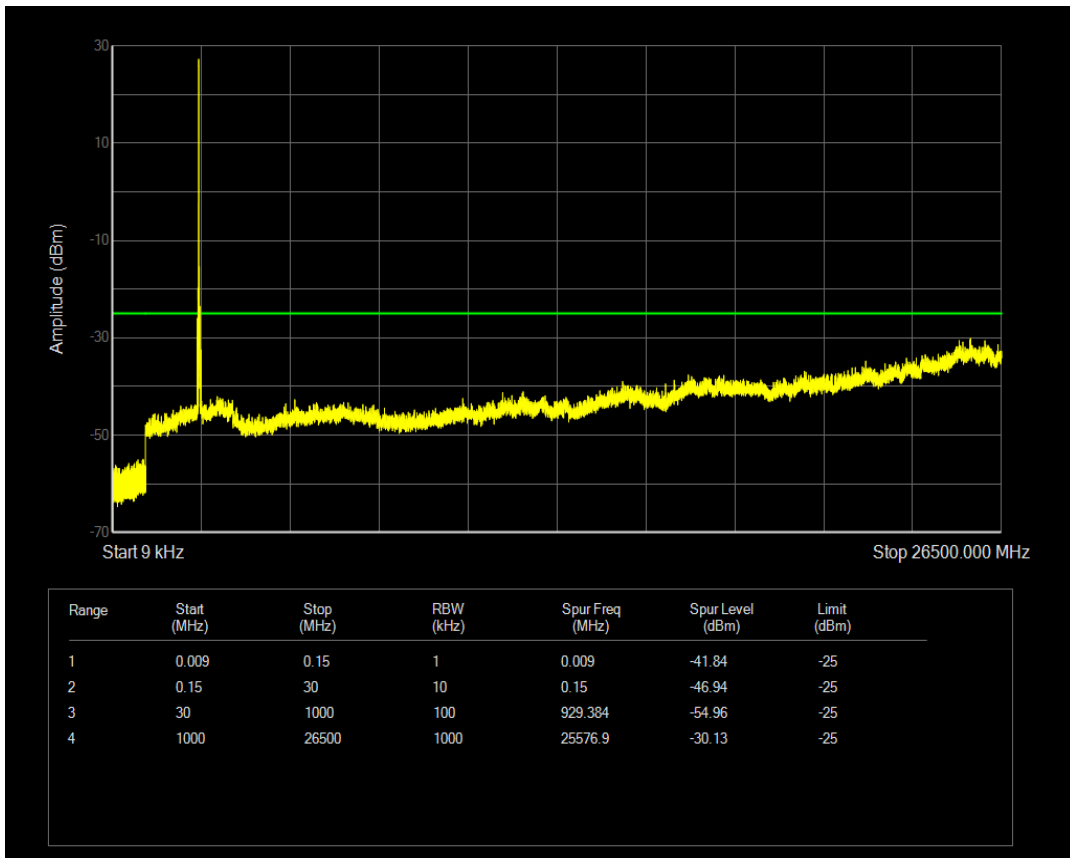

Band41 QPSK BW=20MHz Channel=40620 RB Size=1 Position=#0

Band41 QPSK BW=20MHz Channel=40620 RB Size=100 Position=#0