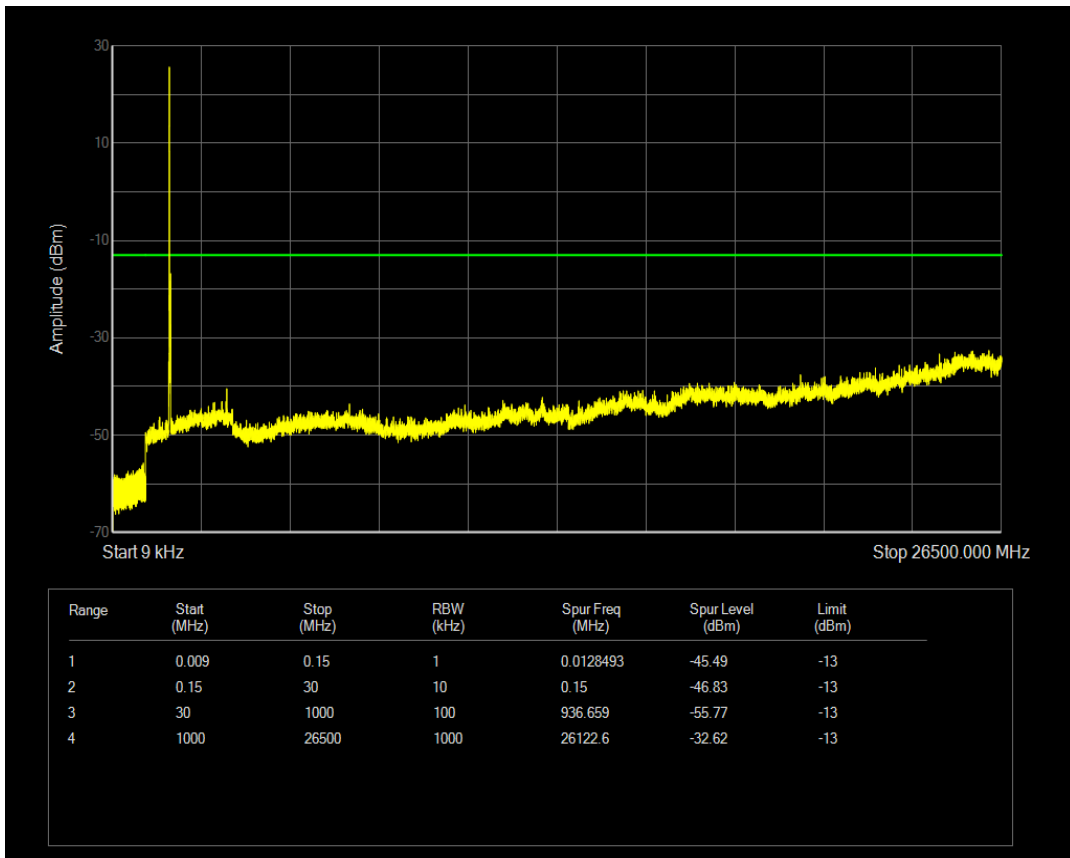

Band4 QAM16 BW=15MHz Channel=20325 RB Size=1 Position=#0

Band4 QAM16 BW=15MHz Channel=20325 RB Size=75 Position=#0

Band4 QPSK BW=20MHz Channel=20050 RB Size=1 Position=#0

Band4 QPSK BW=20MHz Channel=20050 RB Size=100 Position=#0

Band4 QAM16 BW=20MHz Channel=20050 RB Size=1 Position=#0

Band4 QAM16 BW=20MHz Channel=20050 RB Size=100 Position=#0

Band4 QPSK BW=20MHz Channel=20175 RB Size=1 Position=#0

Band4 QPSK BW=20MHz Channel=20175 RB Size=100 Position=#0

Band4 QAM16 BW=20MHz Channel=20175 RB Size=1 Position=#0

Band4 QAM16 BW=20MHz Channel=20175 RB Size=100 Position=#0

Band4 QPSK BW=20MHz Channel=20300 RB Size=1 Position=#0

Band4 QPSK BW=20MHz Channel=20300 RB Size=100 Position=#0