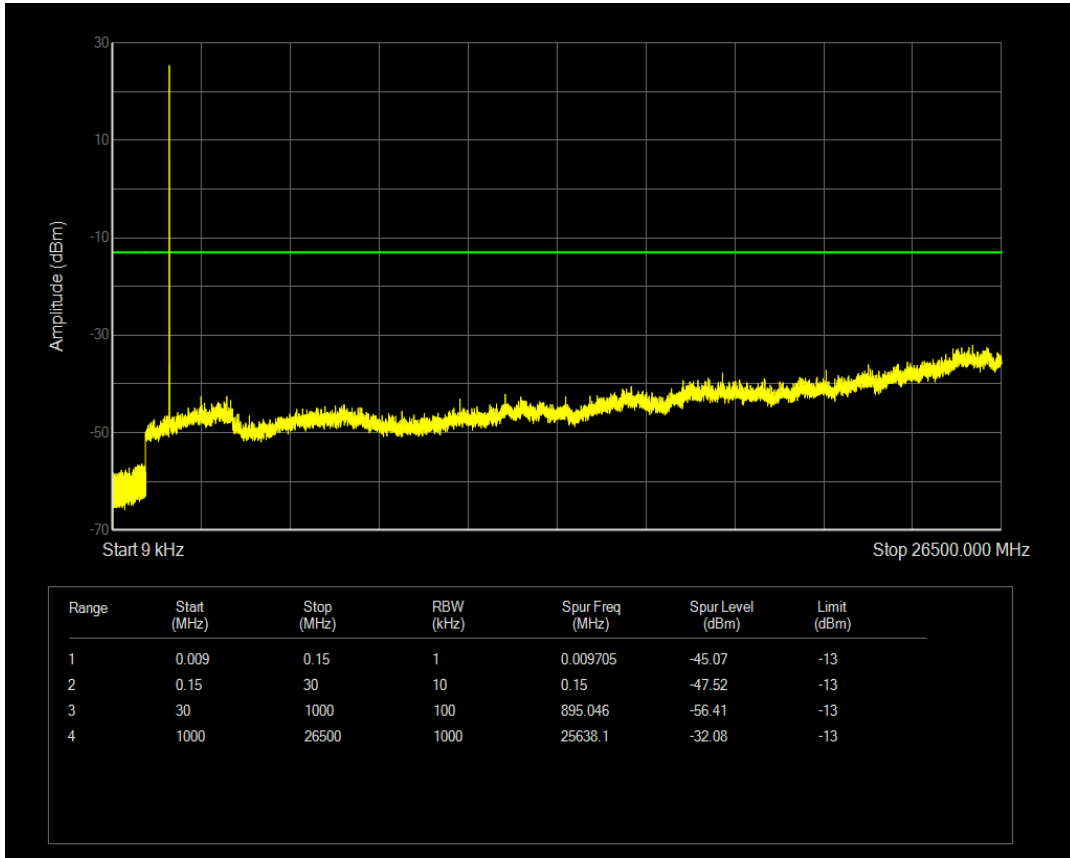

Band5 QAM16 BW=10MHz Channel=20525 RB Size=1 Position=#0

Band5 QAM16 BW=10MHz Channel=20525 RB Size=50 Position=#0

Band5 QPSK BW=10MHz Channel=20600 RB Size=1 Position=#0

Band5 QPSK BW=10MHz Channel=20600 RB Size=50 Position=#0

Band5 QAM16 BW=10MHz Channel=20600 RB Size=1 Position=#0

Band5 QAM16 BW=10MHz Channel=20600 RB Size=50 Position=#0

Band66 QPSK BW=1.4MHz Channel=131979 RB Size=1 Position=#0

Band66 QPSK BW=1.4MHz Channel=131979 RB Size=6 Position=#0