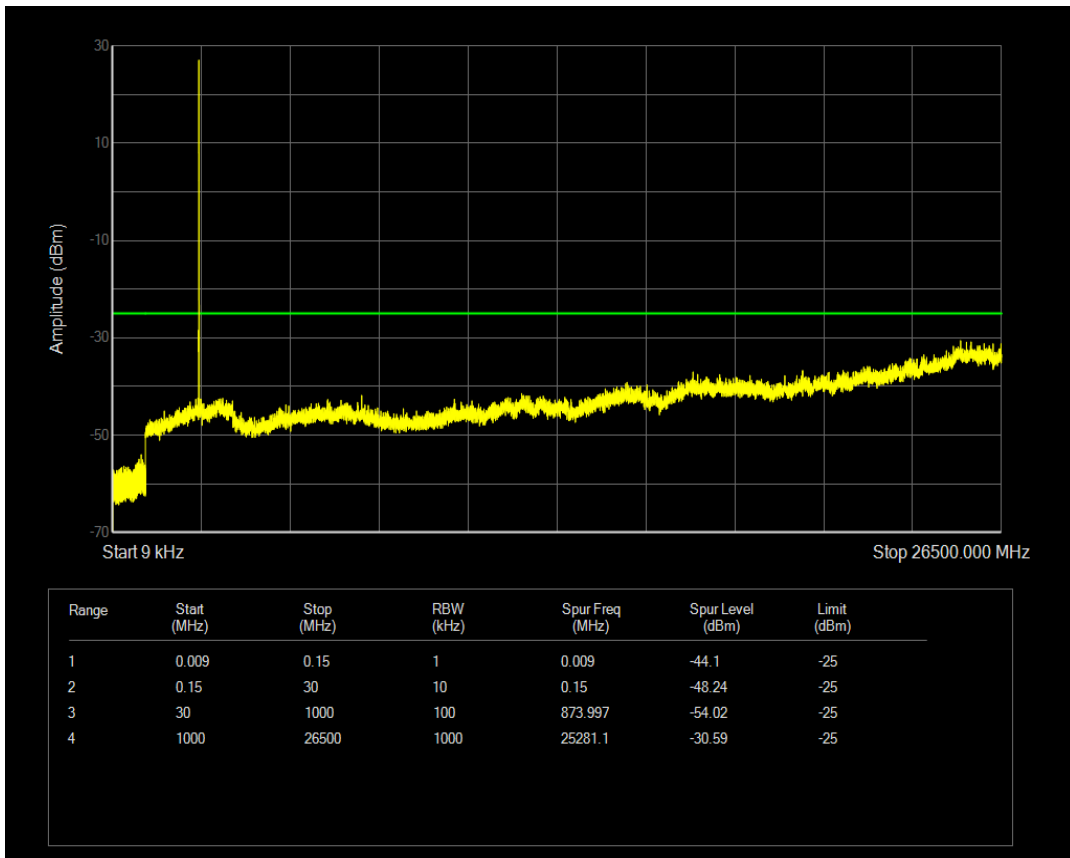

Band41 QAM16 BW=5MHz Channel=40620 RB Size=1 Position=#0

Band41 QAM16 BW=5MHz Channel=40620 RB Size=25 Position=#0