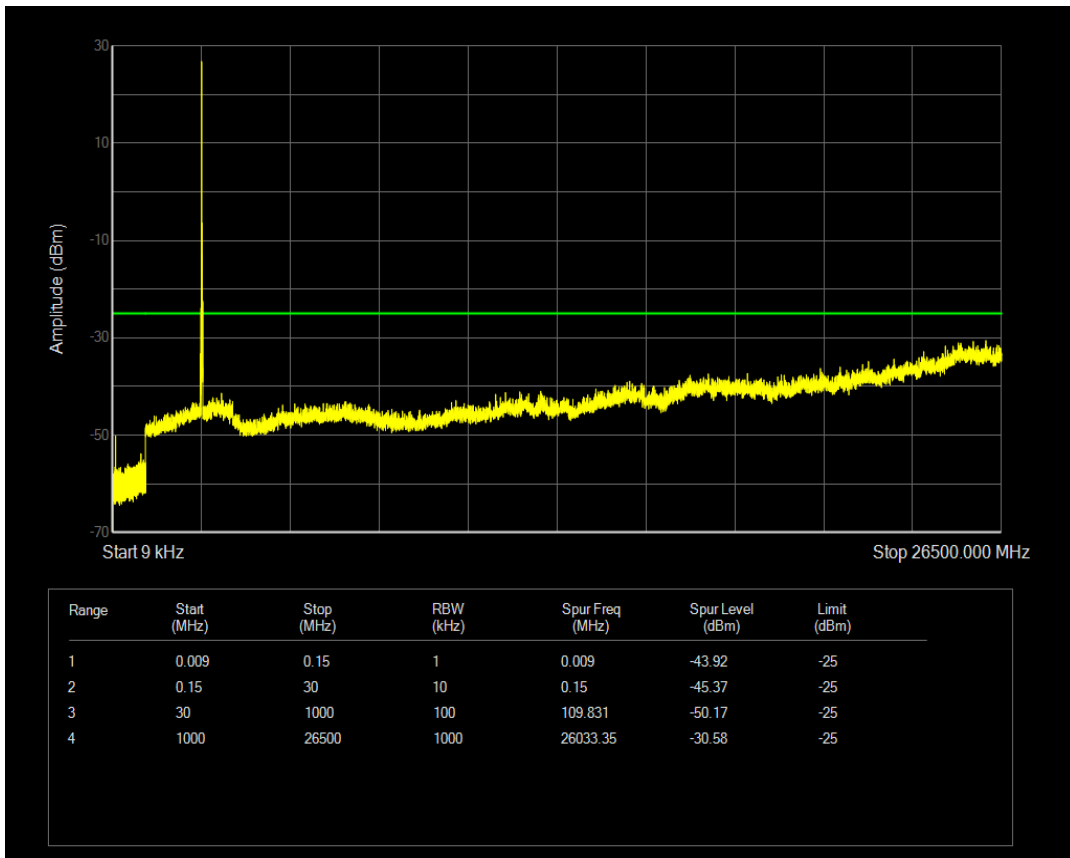

Band41 QAM16 BW=20MHz Channel=41490 RB Size=1 Position=#0

Band41 QAM16 BW=20MHz Channel=41490 RB Size=100 Position=#0