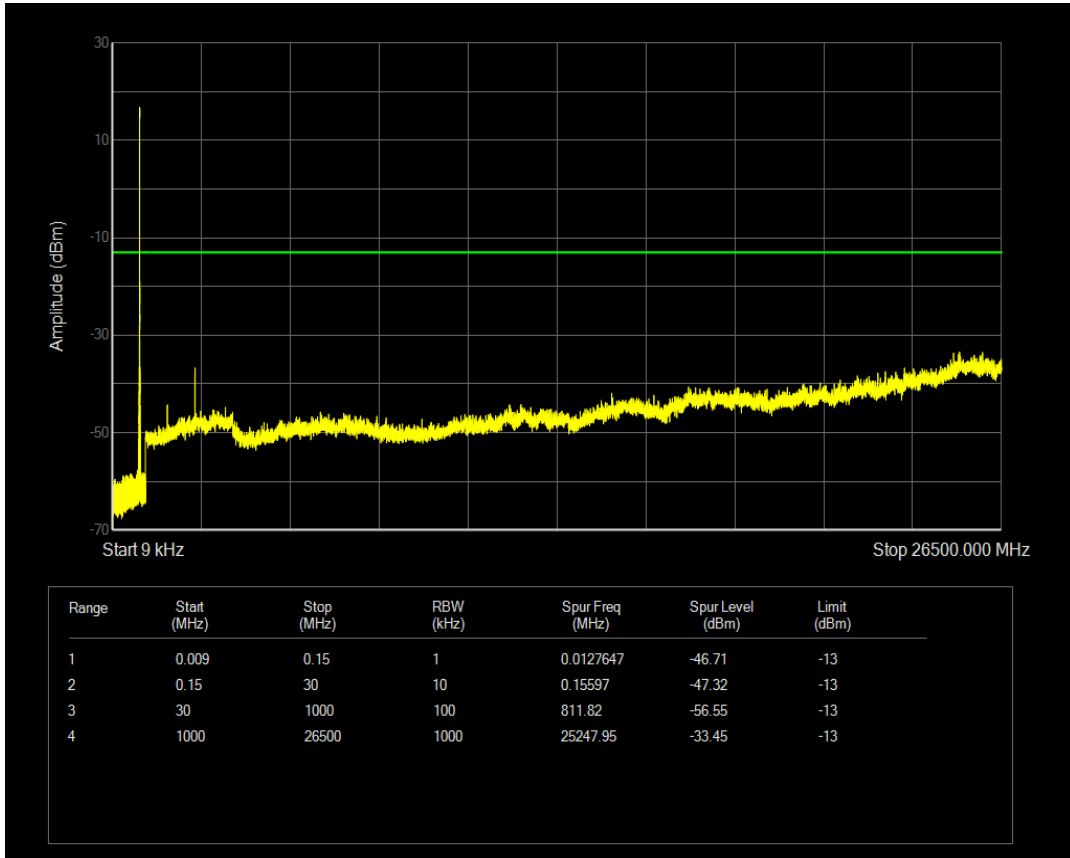

Band5 QAM16 BW=1.4MHz Channel=20643 RB Size=1 Position=#0

Band5 QAM16 BW=1.4MHz Channel=20643 RB Size=6 Position=#0

Band5 QPSK BW=3MHz Channel=20415 RB Size=1 Position=#0

Band5 QPSK BW=3MHz Channel=20415 RB Size=15 Position=#0