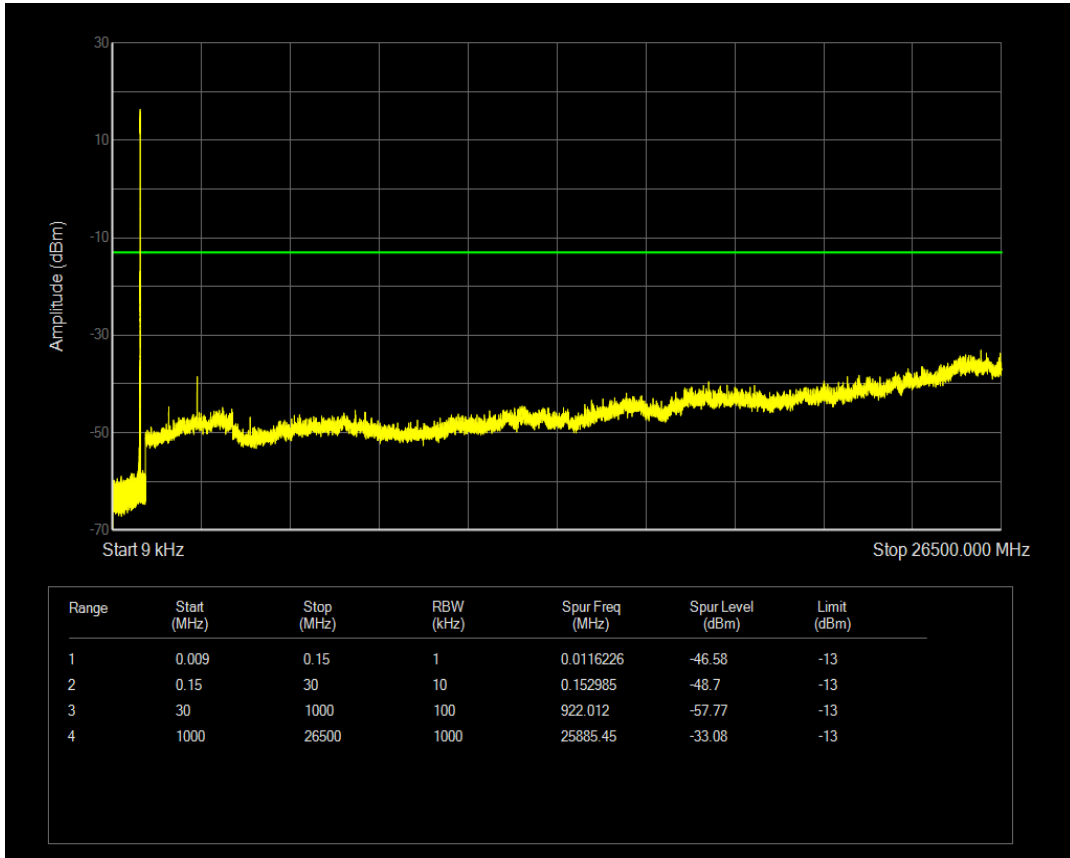

Band5 QAM16 BW=5MHz Channel=20525 RB Size=1 Position=#0

Band5 QAM16 BW=5MHz Channel=20525 RB Size=25 Position=#0

Band5 QPSK BW=5MHz Channel=20625 RB Size=1 Position=#0

Band5 QPSK BW=5MHz Channel=20625 RB Size=25 Position=#0

Band5 QAM16 BW=5MHz Channel=20625 RB Size=1 Position=#0

Band5 QAM16 BW=5MHz Channel=20625 RB Size=25 Position=#0

Band5 QPSK BW=10MHz Channel=20450 RB Size=1 Position=#0

Band5 QPSK BW=10MHz Channel=20450 RB Size=50 Position=#0