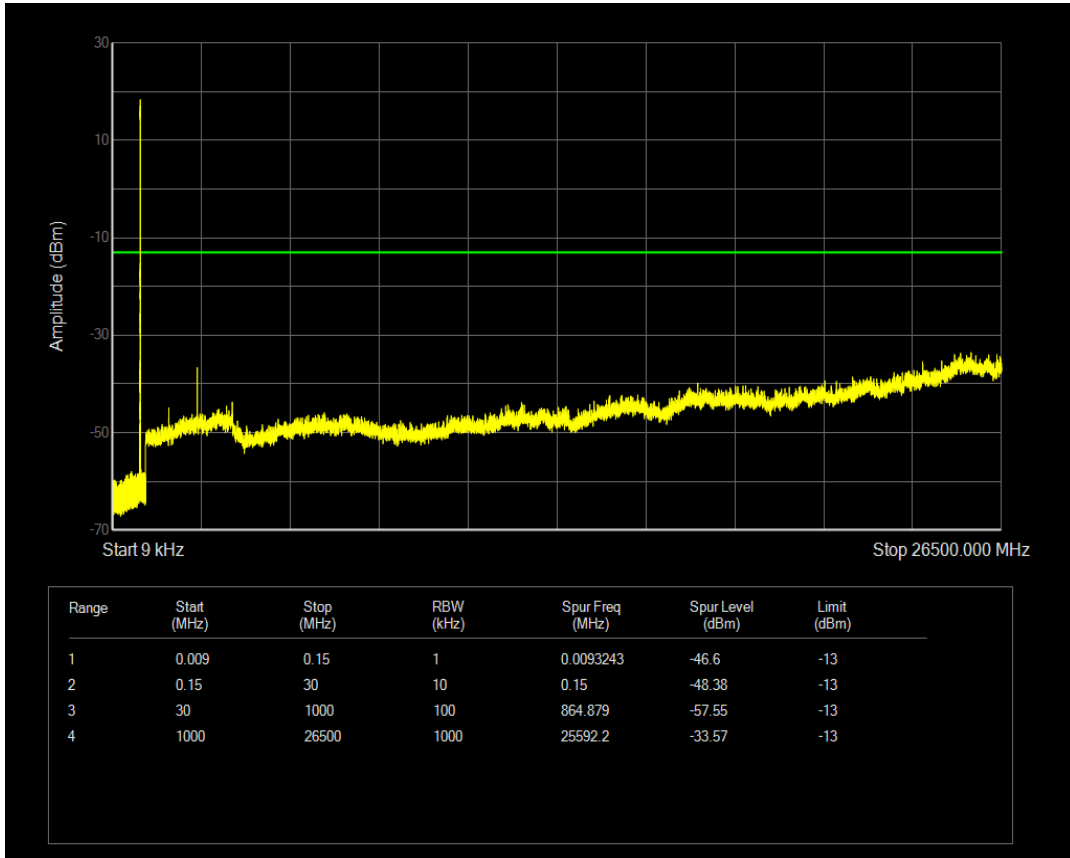

Band5 QAM16 BW=3MHz Channel=20525 RB Size=1 Position=#0

Band5 QAM16 BW=3MHz Channel=20525 RB Size=15 Position=#0

Band5 QPSK BW=3MHz Channel=20635 RB Size=1 Position=#0

Band5 QPSK BW=3MHz Channel=20635 RB Size=15 Position=#0