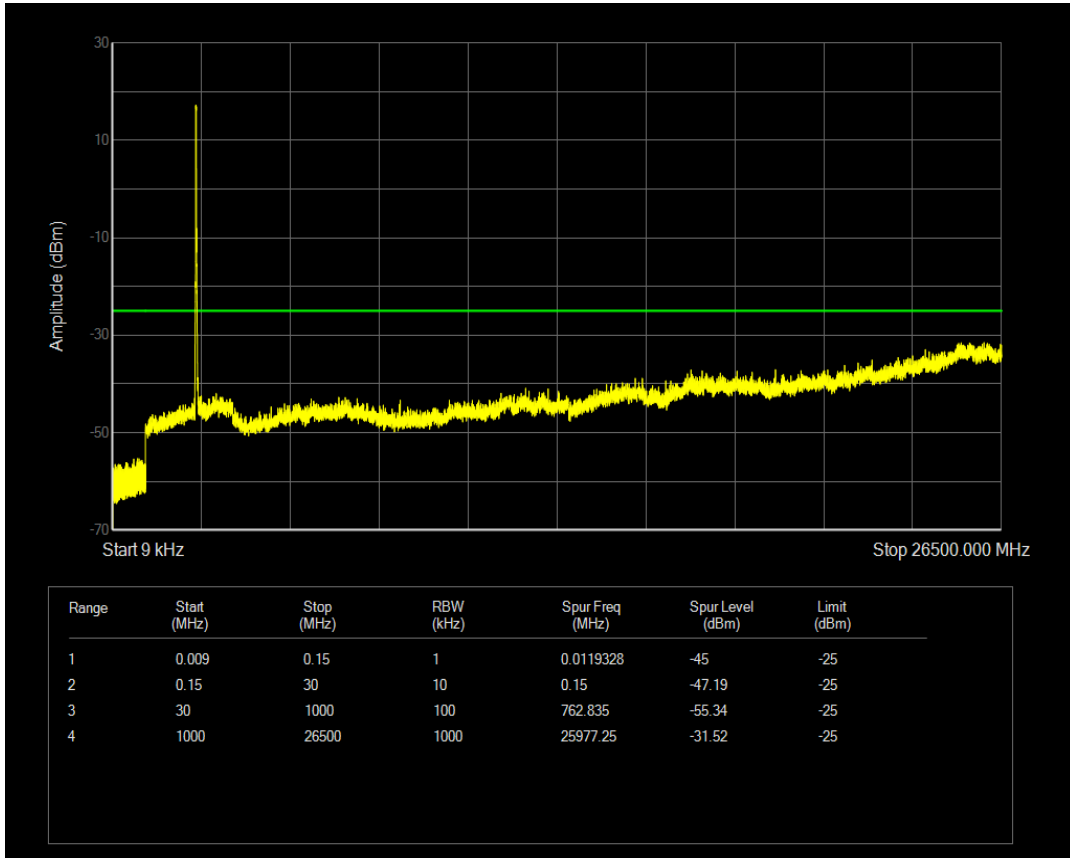

Band41 QAM16 BW=20MHz Channel=39750 RB Size=100 Position=#0

Band41 QPSK BW=20MHz Channel=40620 RB Size=1 Position=#0