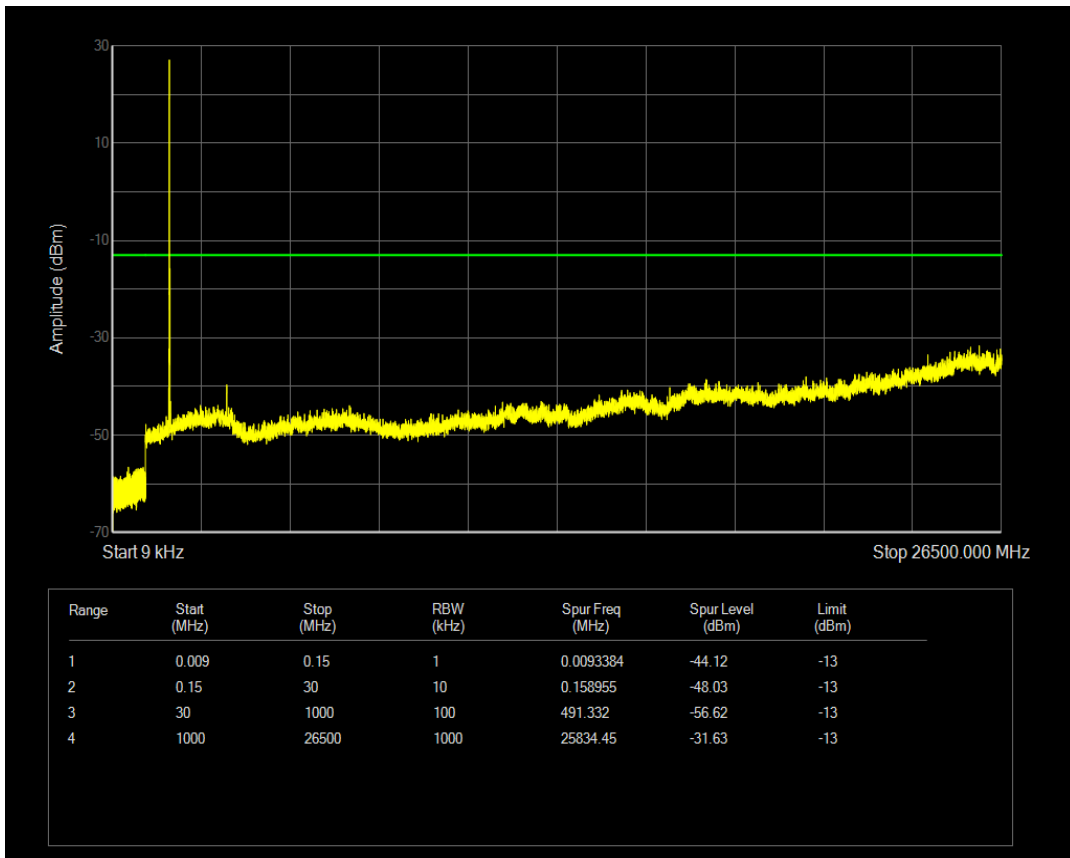

Band66 QAM16 BW=10MHz Channel=132022 RB Size=1 Position=#0

Band66 QAM16 BW=10MHz Channel=132022 RB Size=50 Position=#0