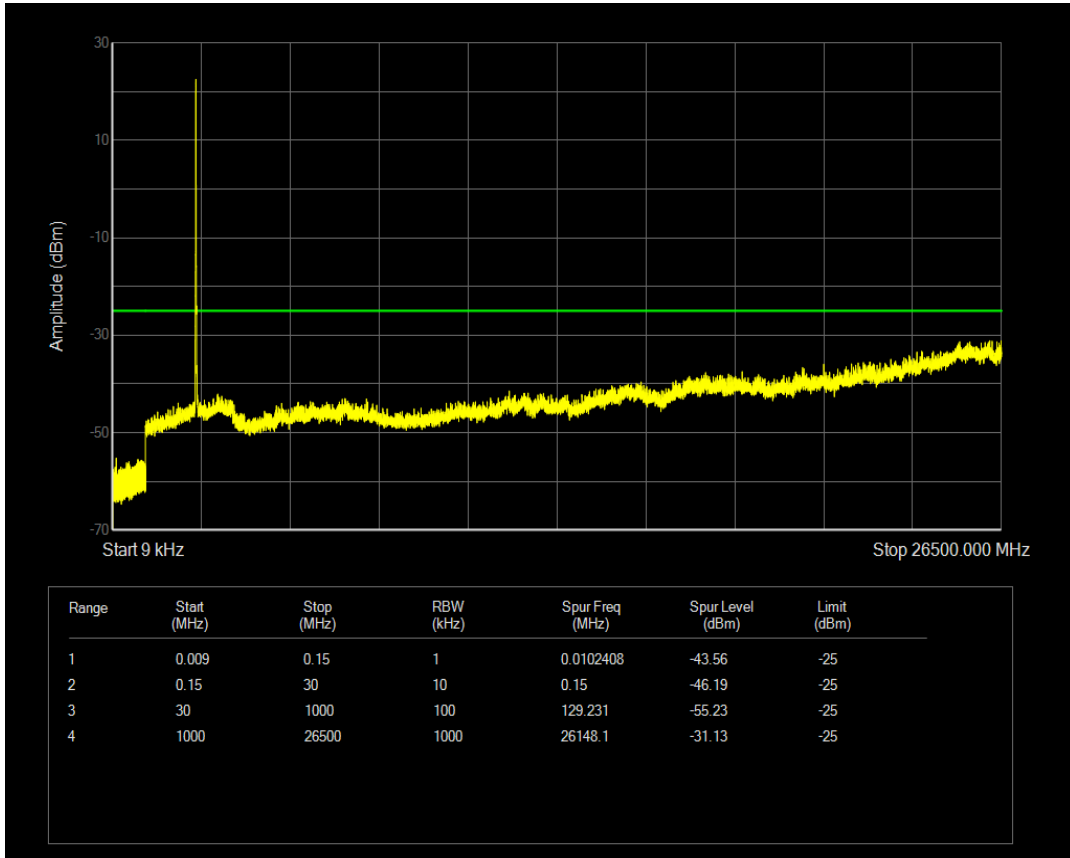

Band41 QAM16 BW=5MHz Channel=41565 RB Size=1 Position=#0

Band41 QAM16 BW=5MHz Channel=41565 RB Size=25 Position=#0

Band41 QPSK BW=10MHz Channel=39700 RB Size=1 Position=#0

Band41 QPSK BW=10MHz Channel=39700 RB Size=50 Position=#0