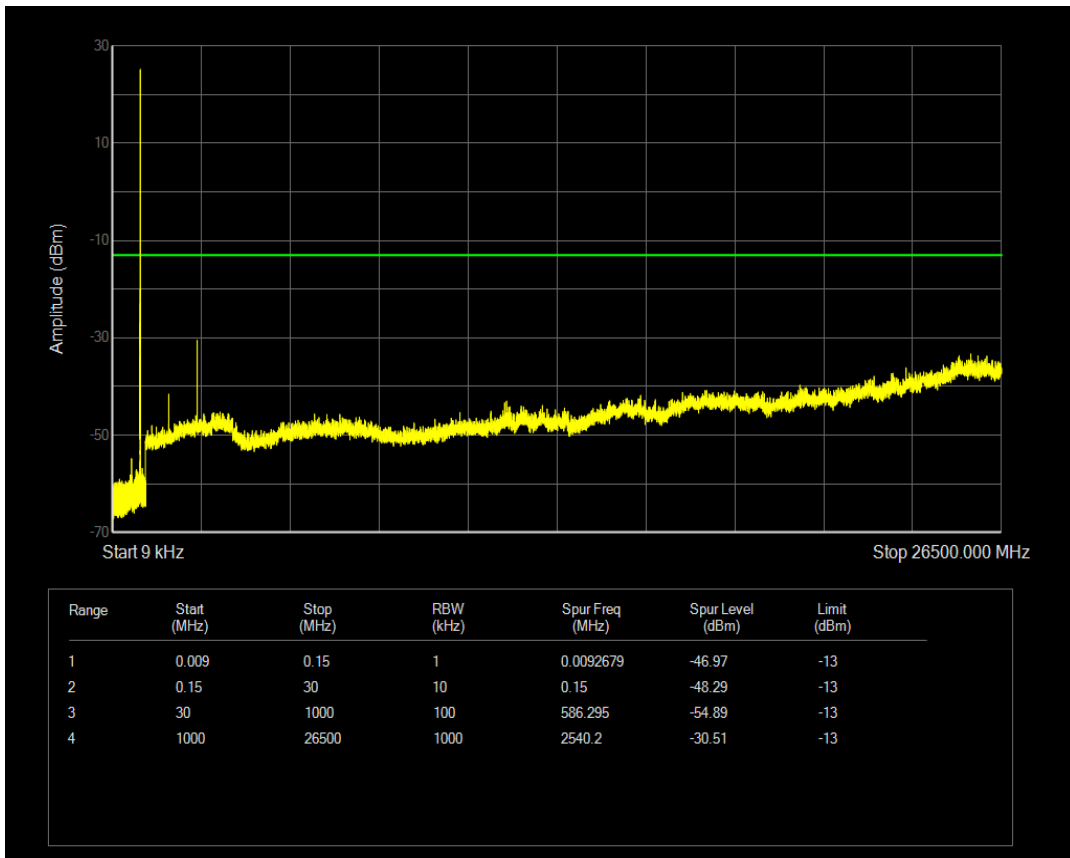

Band5 QPSK BW=3MHz Channel=20635 RB Size=1 Position=#0

Band5 QPSK BW=3MHz Channel=20635 RB Size=15 Position=#0