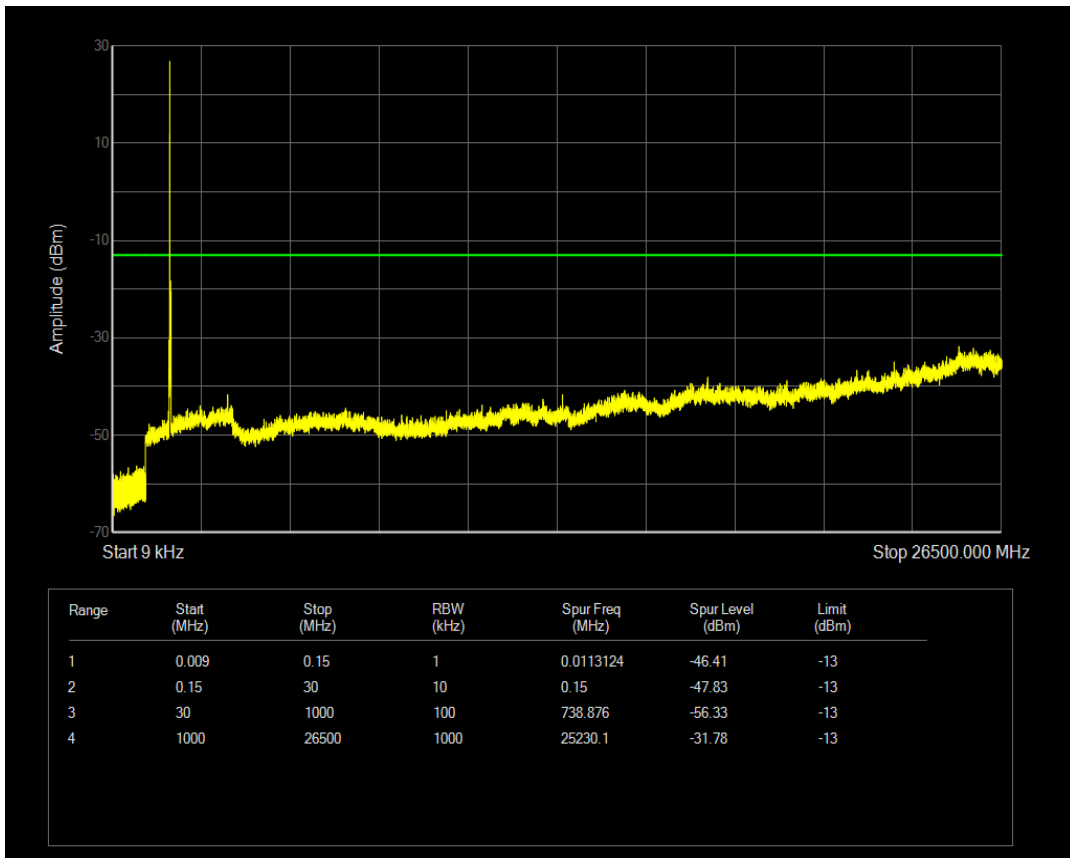

Band4 QAM16 BW=15MHz Channel=20325 RB Size=1 Position=#0

Band4 QAM16 BW=15MHz Channel=20325 RB Size=75 Position=#0

Band4 QPSK BW=20MHz Channel=20050 RB Size=1 Position=#0

Band4 QPSK BW=20MHz Channel=20050 RB Size=100 Position=#0

Band4 QAM16 BW=20MHz Channel=20050 RB Size=1 Position=#0

Band4 QAM16 BW=20MHz Channel=20050 RB Size=100 Position=#0

Band4 QPSK BW=20MHz Channel=20175 RB Size=1 Position=#0

Band4 QPSK BW=20MHz Channel=20175 RB Size=100 Position=#0

Band4 QAM16 BW=20MHz Channel=20175 RB Size=1 Position=#0

Band4 QAM16 BW=20MHz Channel=20175 RB Size=100 Position=#0

Band4 QPSK BW=20MHz Channel=20300 RB Size=1 Position=#0

Band4 QPSK BW=20MHz Channel=20300 RB Size=100 Position=#0