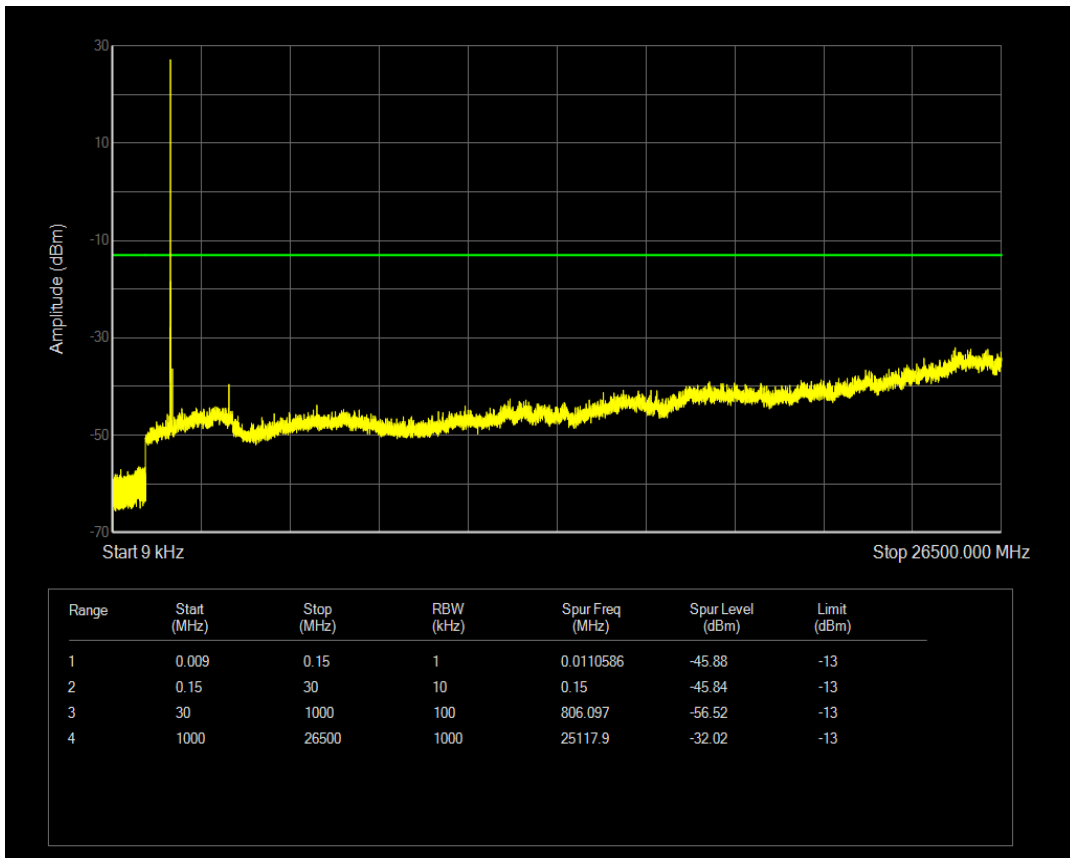

Band66 QPSK BW=5MHz Channel=132322 RB Size=1 Position=#0

Band66 QPSK BW=5MHz Channel=132322 RB Size=25 Position=#0