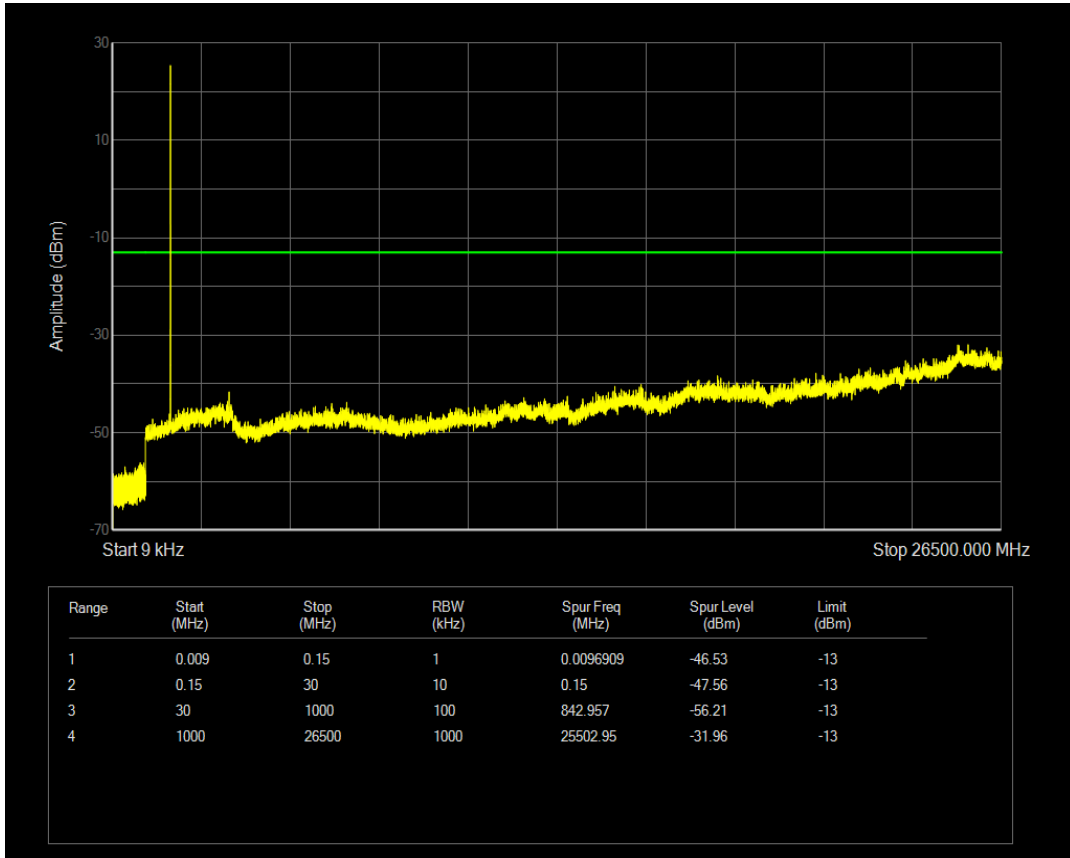

Band66 QAM16 BW=1.4MHz Channel=132322 RB Size=6 Position=#0

Band66 QPSK BW=1.4MHz Channel=132665 RB Size=1 Position=#0