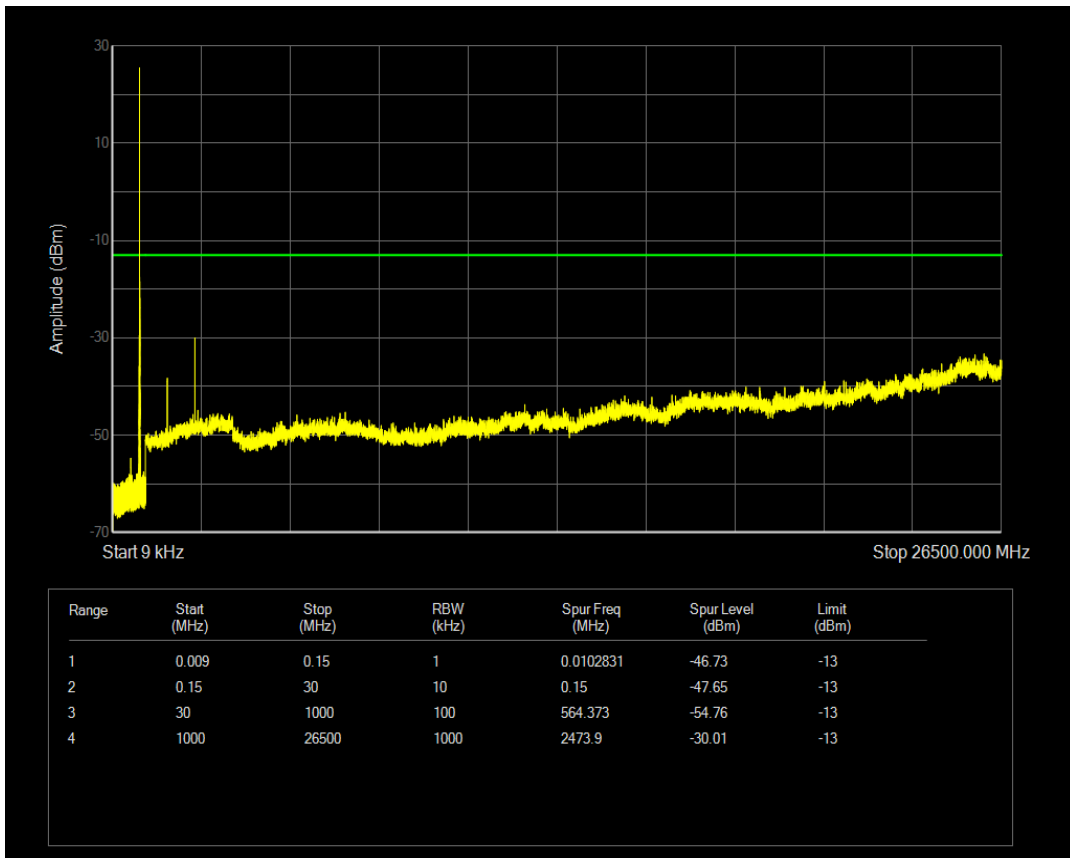

Band5 QAM16 BW=5MHz Channel=20425 RB Size=1 Position=#0

Band5 QAM16 BW=5MHz Channel=20425 RB Size=25 Position=#0