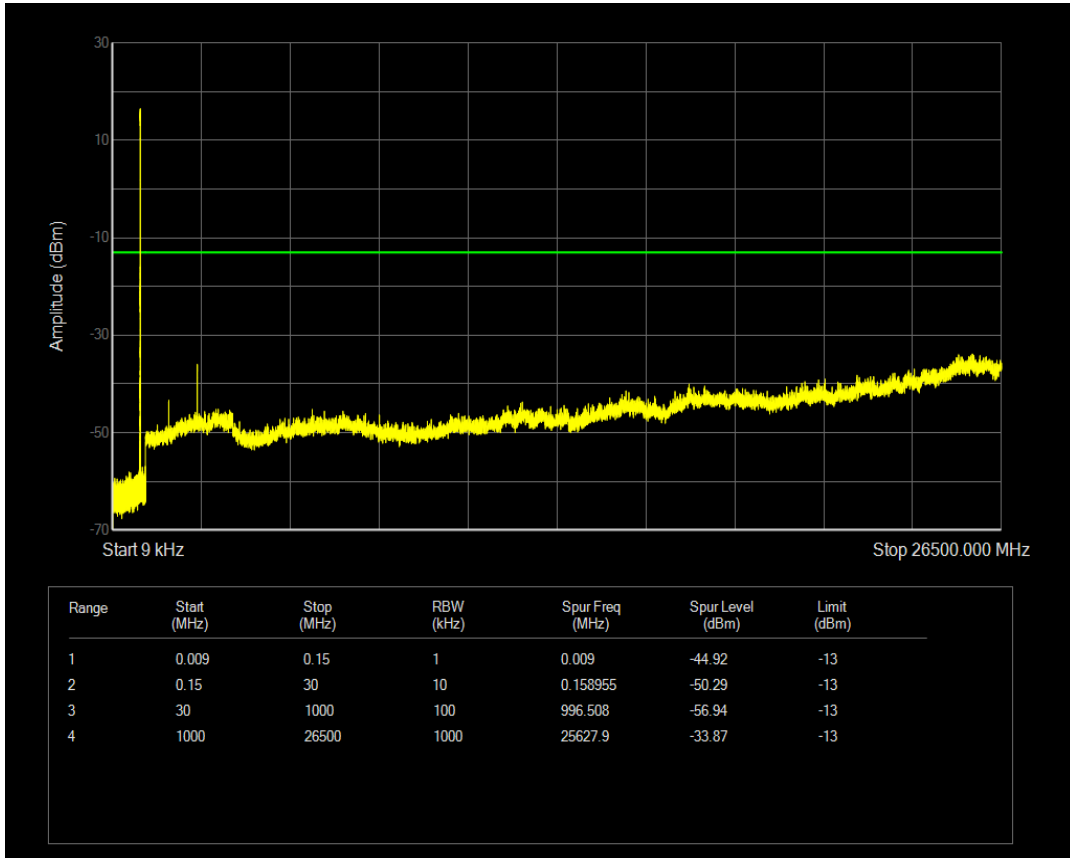

Band5 QAM16 BW=3MHz Channel=20635 RB Size=15 Position=#0

Band5 QPSK BW=5MHz Channel=20425 RB Size=1 Position=#0