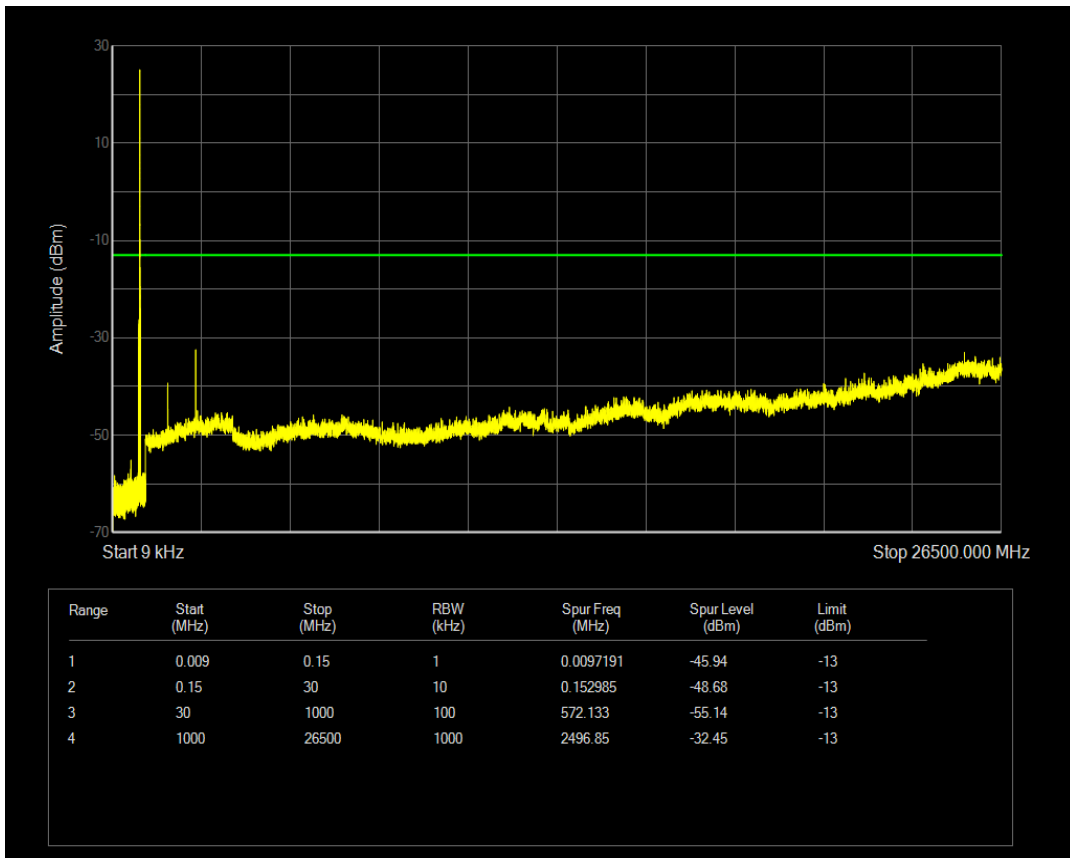

Band5 QAM16 BW=5MHz Channel=20625 RB Size=1 Position=#0

Band5 QAM16 BW=5MHz Channel=20625 RB Size=25 Position=#0

Band5 QPSK BW=10MHz Channel=20450 RB Size=1 Position=#0

Band5 QPSK BW=10MHz Channel=20450 RB Size=50 Position=#0

Band5 QAM16 BW=10MHz Channel=20450 RB Size=1 Position=#0

Band5 QAM16 BW=10MHz Channel=20450 RB Size=50 Position=#0

Band5 QPSK BW=10MHz Channel=20525 RB Size=1 Position=#0

Band5 QPSK BW=10MHz Channel=20525 RB Size=50 Position=#0