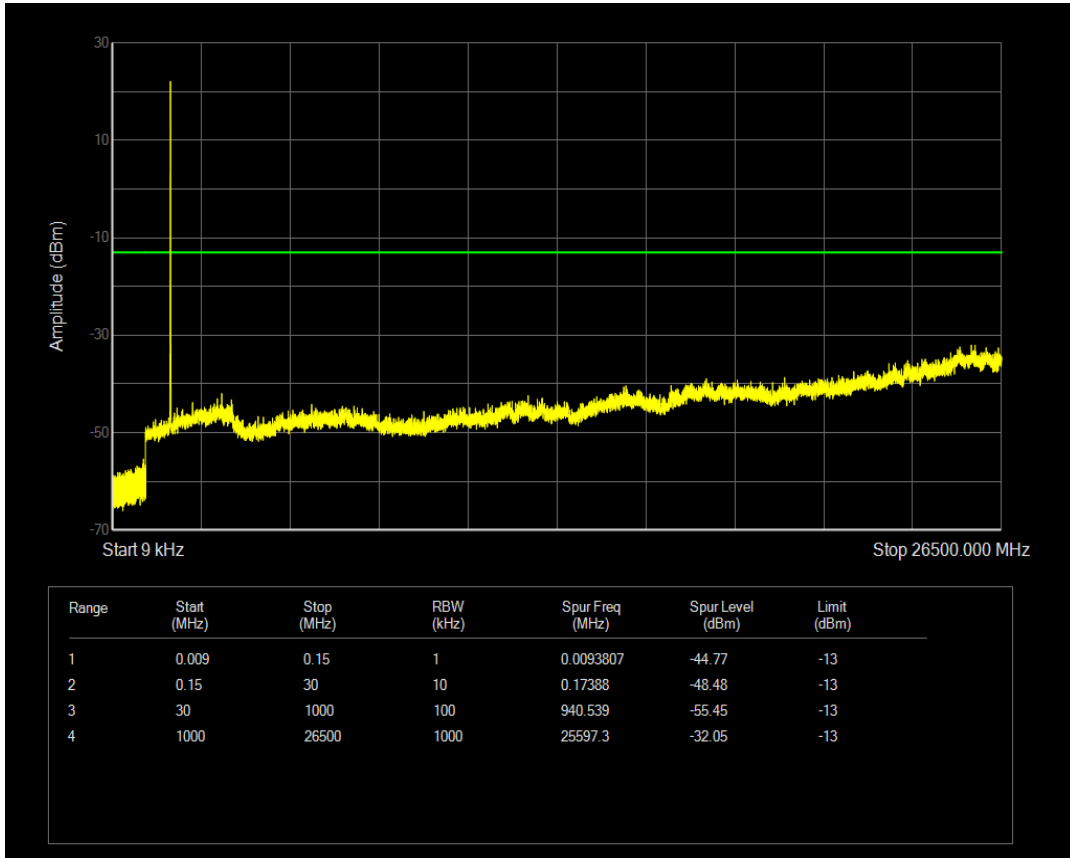

Band66 QAM16 BW=5MHz Channel=132322 RB Size=25 Position=#0

Band66 QPSK BW=5MHz Channel=132647 RB Size=1 Position=#0