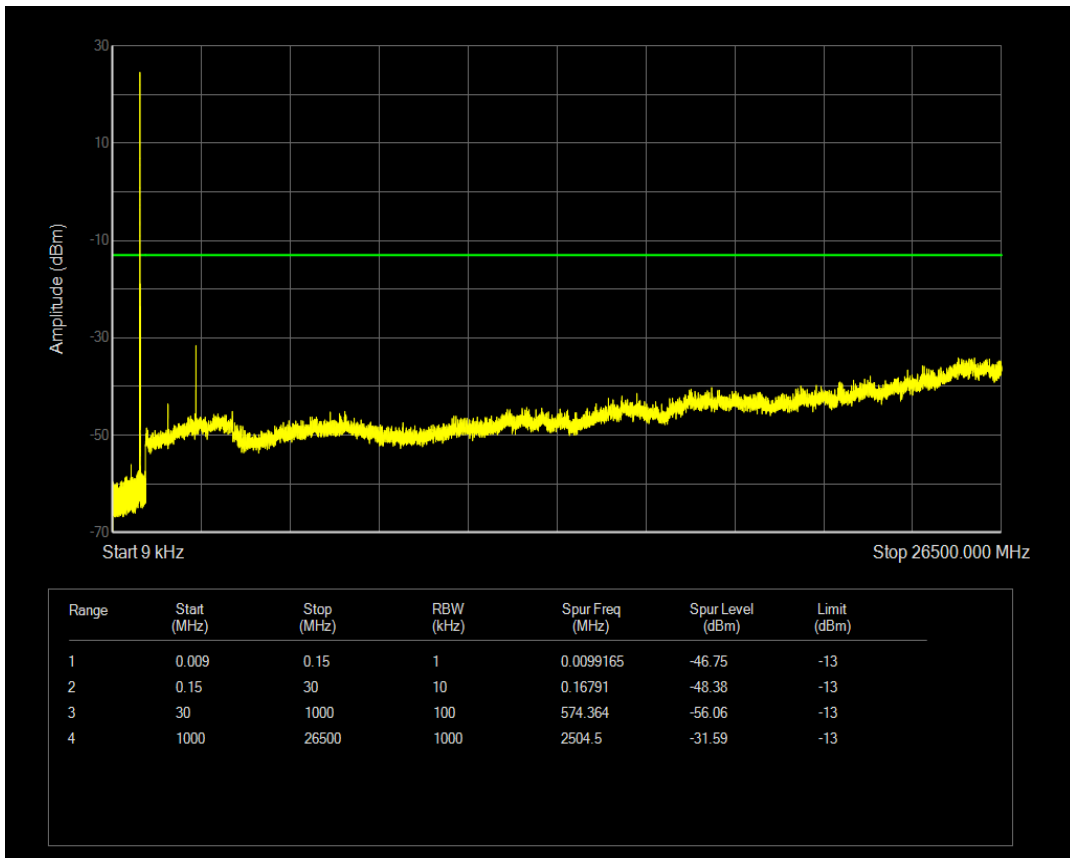

Band5 QAM16 BW=5MHz Channel=20525 RB Size=1 Position=#0

Band5 QAM16 BW=5MHz Channel=20525 RB Size=25 Position=#0