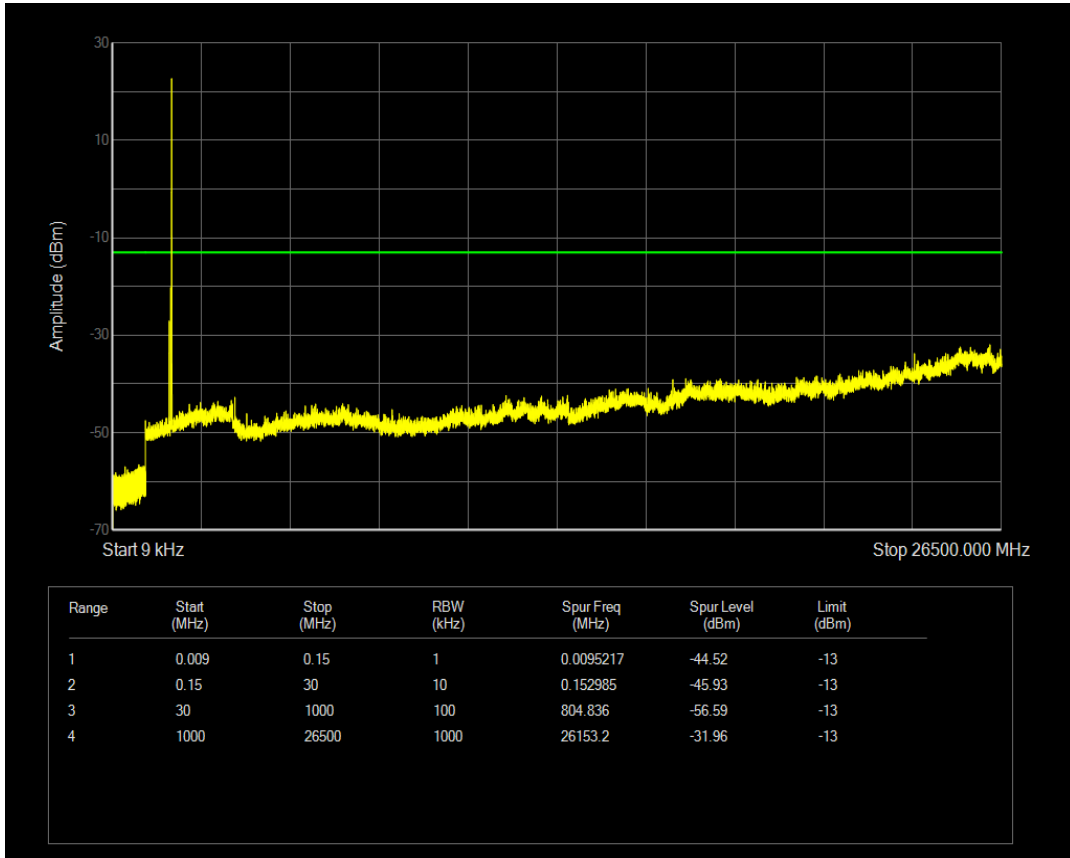

Band66 QAM16 BW=3MHz Channel=132322 RB Size=1 Position=#0

Band66 QAM16 BW=3MHz Channel=132322 RB Size=15 Position=#0

Band66 QPSK BW=3MHz Channel=132657 RB Size=1 Position=#0

Band66 QPSK BW=3MHz Channel=132657 RB Size=15 Position=#0