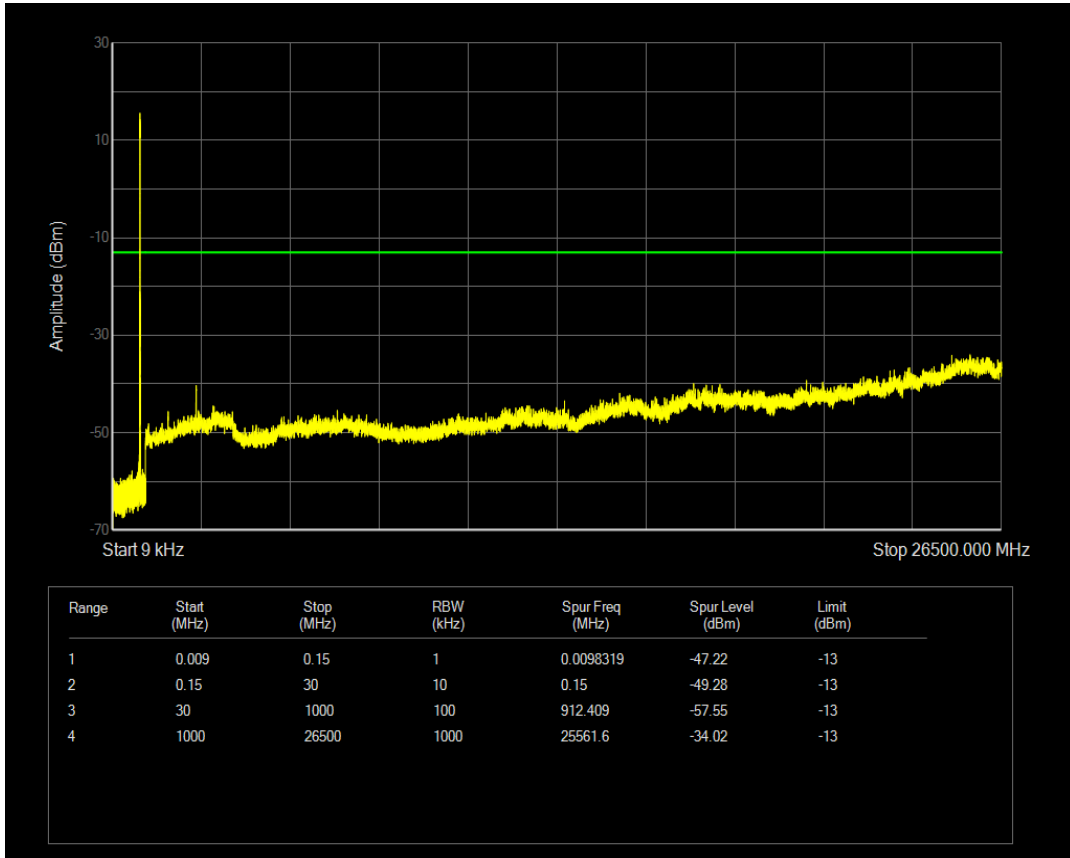

Band5 QAM16 BW=5MHz Channel=20525 RB Size=25 Position=#0

Band5 QPSK BW=5MHz Channel=20625 RB Size=1 Position=#0