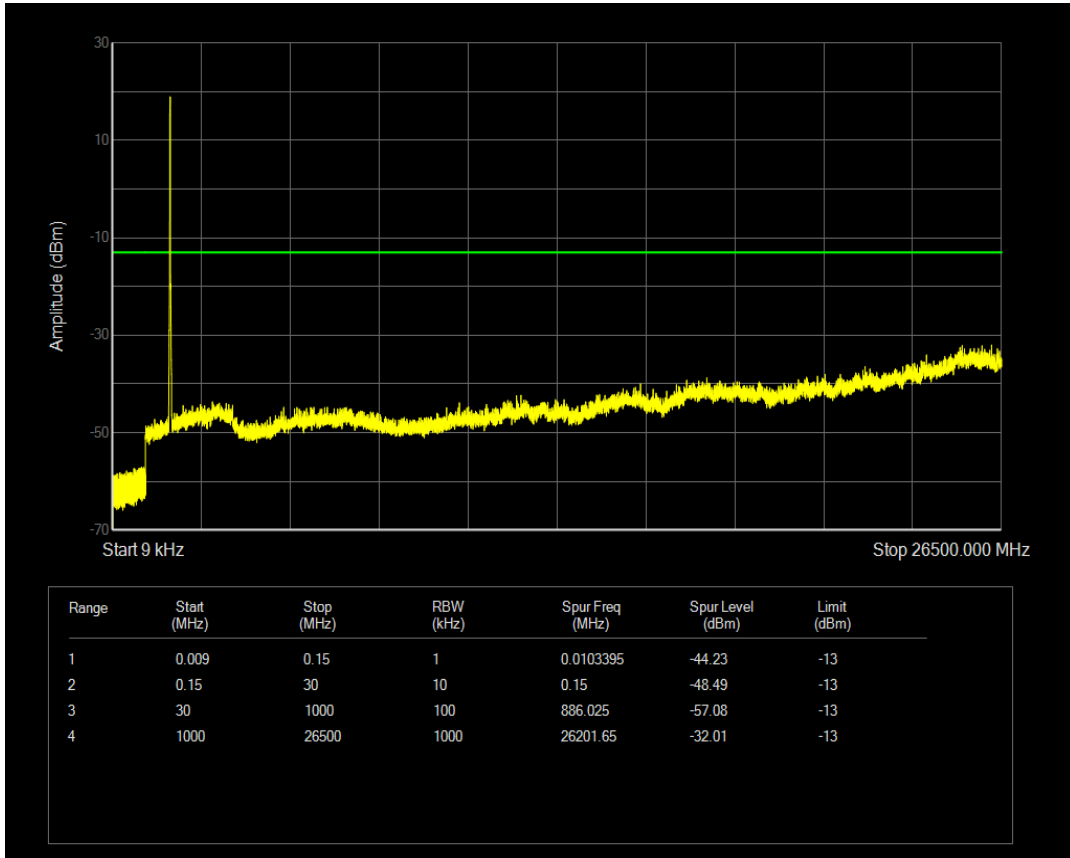

Band4 QAM16 BW=15MHz Channel=20325 RB Size=1 Position=#0

Band4 QAM16 BW=15MHz Channel=20325 RB Size=75 Position=#0

Band4 QPSK BW=20MHz Channel=20050 RB Size=1 Position=#0

Band4 QPSK BW=20MHz Channel=20050 RB Size=100 Position=#0

Band4 QAM16 BW=20MHz Channel=20050 RB Size=1 Position=#0

Band4 QAM16 BW=20MHz Channel=20050 RB Size=100 Position=#0

Band4 QPSK BW=20MHz Channel=20175 RB Size=1 Position=#0

Band4 QPSK BW=20MHz Channel=20175 RB Size=100 Position=#0

Band4 QAM16 BW=20MHz Channel=20175 RB Size=1 Position=#0

Band4 QAM16 BW=20MHz Channel=20175 RB Size=100 Position=#0

Band4 QPSK BW=20MHz Channel=20300 RB Size=1 Position=#0

Band4 QPSK BW=20MHz Channel=20300 RB Size=100 Position=#0