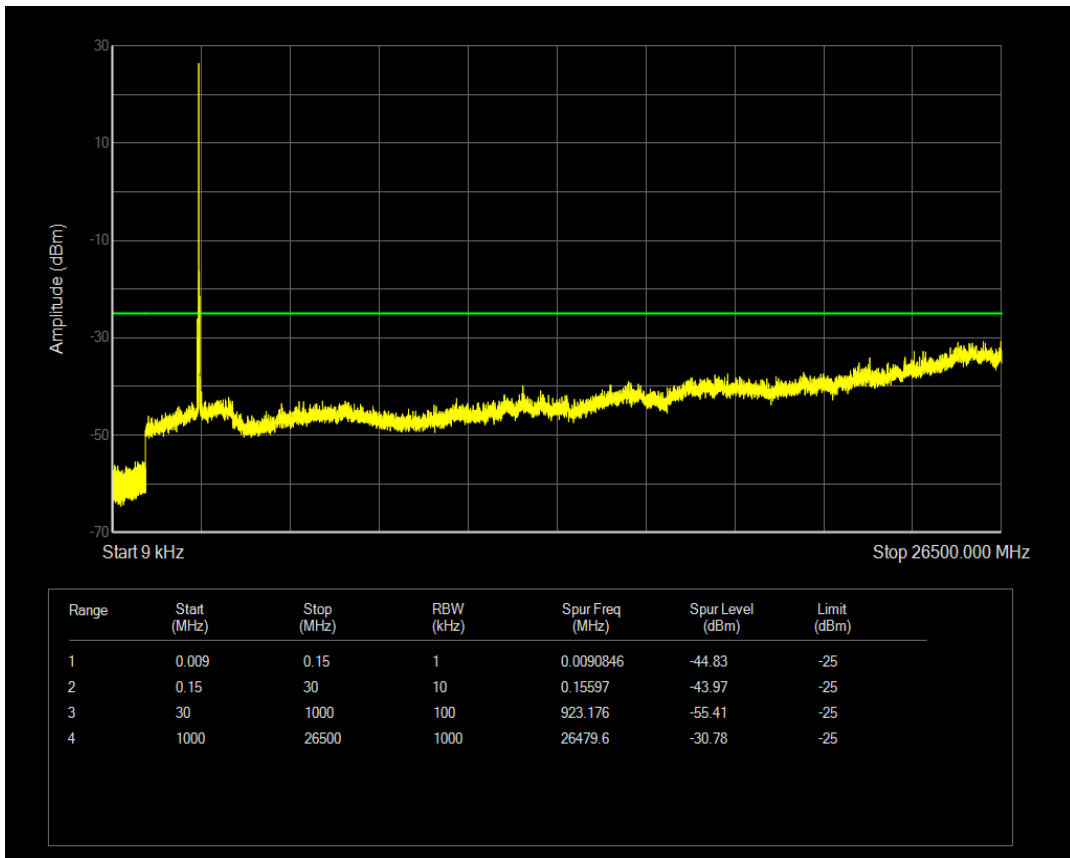

Band41 QAM16 BW=15MHz Channel=40620 RB Size=1 Position=#0

Band41 QAM16 BW=15MHz Channel=40620 RB Size=75 Position=#0