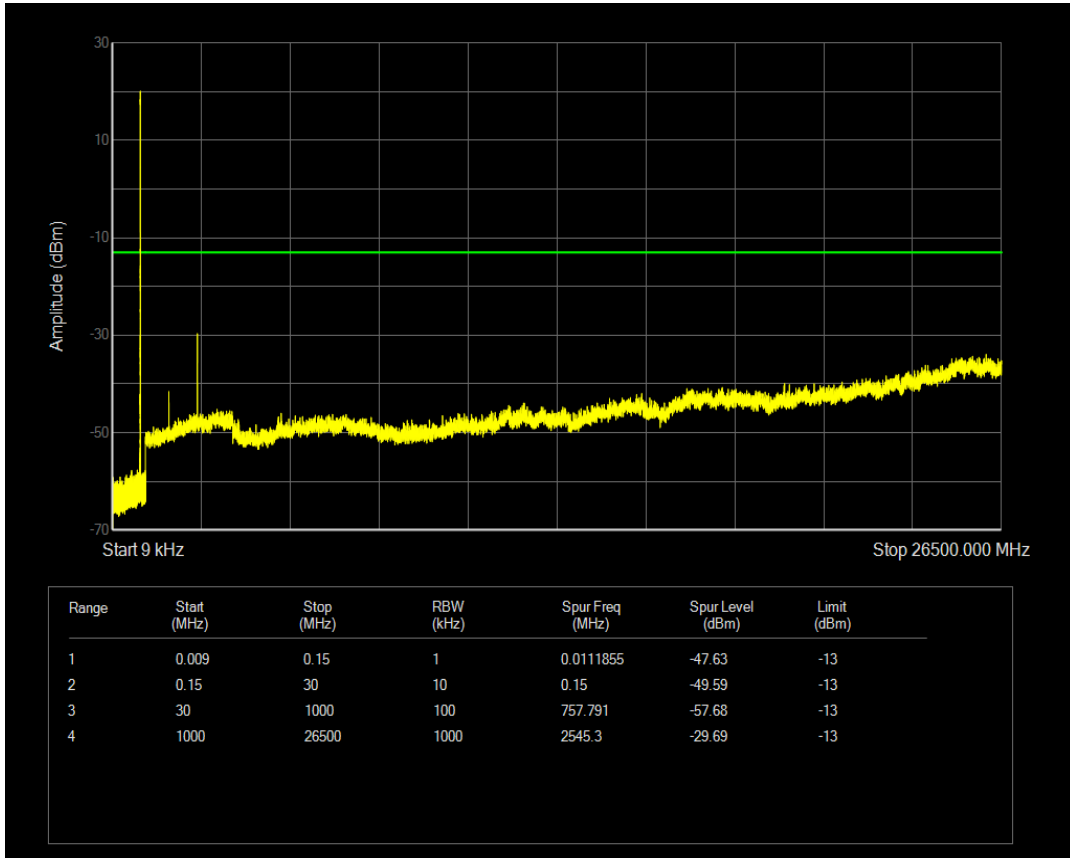

Band5 QAM16 BW=1.4MHz Channel=20643 RB Size=6 Position=#0

Band5 QPSK BW=3MHz Channel=20415 RB Size=1 Position=#0