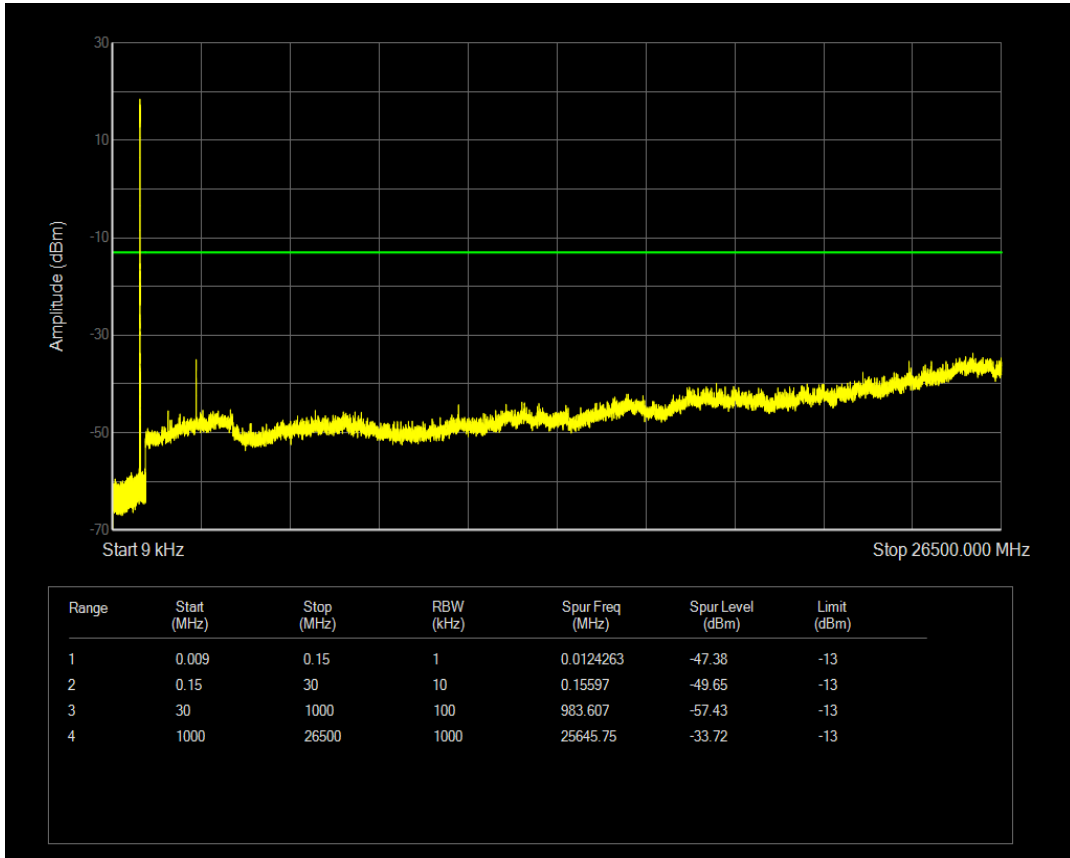

Band5 QAM16 BW=3MHz Channel=20415 RB Size=1 Position=#0

Band5 QAM16 BW=3MHz Channel=20415 RB Size=15 Position=#0

Band5 QPSK BW=3MHz Channel=20525 RB Size=1 Position=#0

Band5 QPSK BW=3MHz Channel=20525 RB Size=15 Position=#0