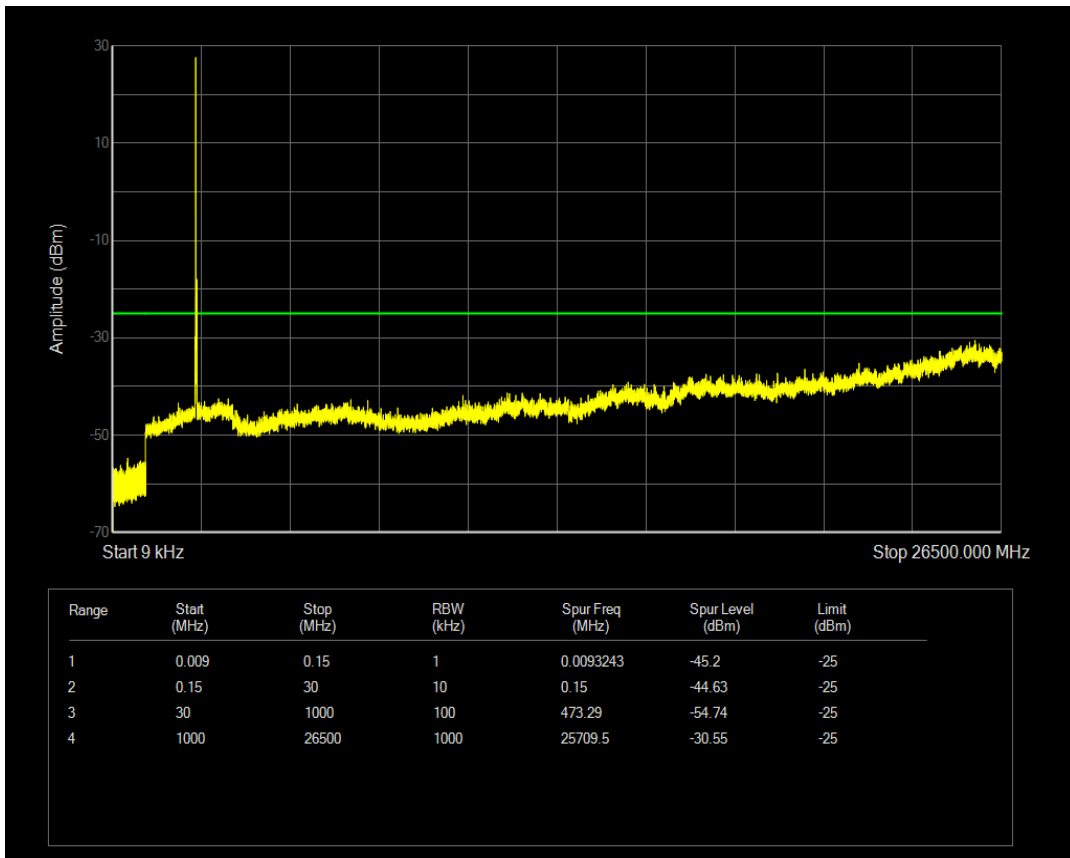

Band41 QAM16 BW=20MHz Channel=39750 RB Size=1 Position=#0

Band41 QAM16 BW=20MHz Channel=39750 RB Size=100 Position=#0