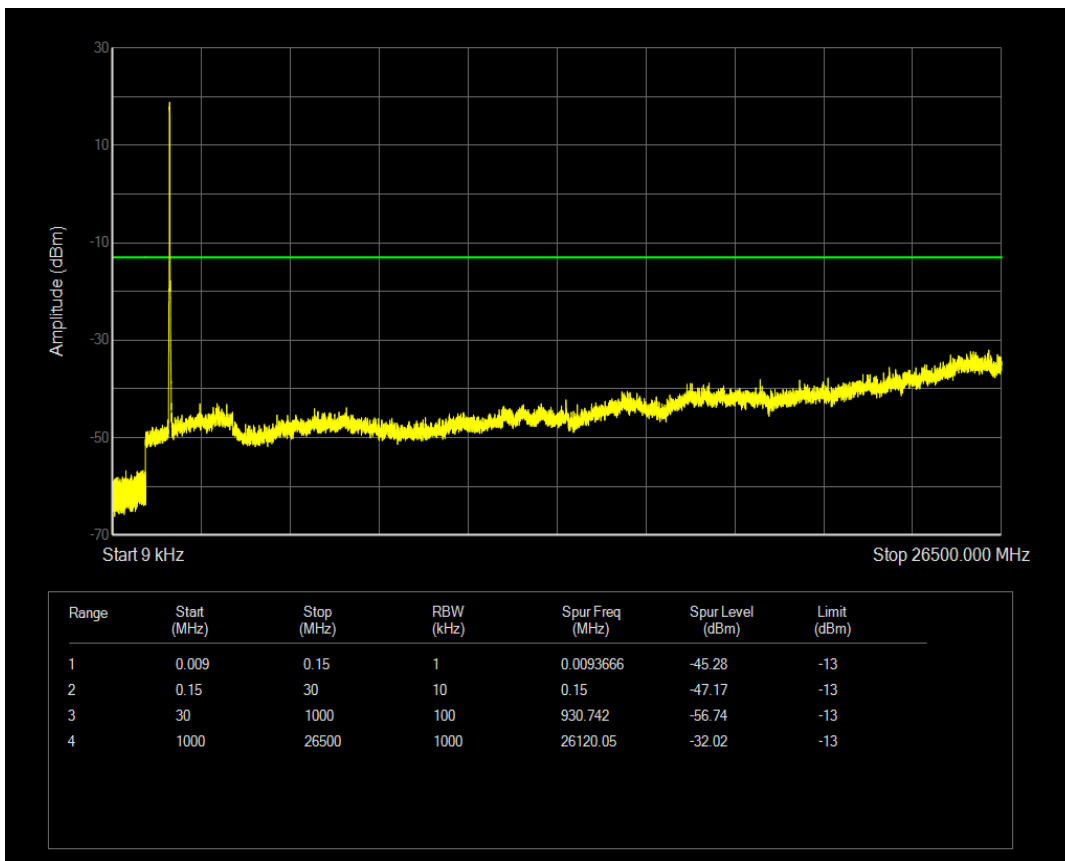

Band4 QAM16 BW=15MHz Channel=20325 RB Size=1 Position=#0

Band4 QAM16 BW=15MHz Channel=20325 RB Size=75 Position=#0

Band4 QPSK BW=20MHz Channel=20050 RB Size=1 Position=#0

Band4 QPSK BW=20MHz Channel=20050 RB Size=100 Position=#0

Band4 QAM16 BW=20MHz Channel=20050 RB Size=1 Position=#0

Band4 QAM16 BW=20MHz Channel=20050 RB Size=100 Position=#0

Band4 QPSK BW=20MHz Channel=20175 RB Size=1 Position=#0

Band4 QPSK BW=20MHz Channel=20175 RB Size=100 Position=#0

Band4 QAM16 BW=20MHz Channel=20175 RB Size=1 Position=#0

Band4 QAM16 BW=20MHz Channel=20175 RB Size=100 Position=#0

Band4 QPSK BW=20MHz Channel=20300 RB Size=1 Position=#0

Band4 QPSK BW=20MHz Channel=20300 RB Size=100 Position=#0