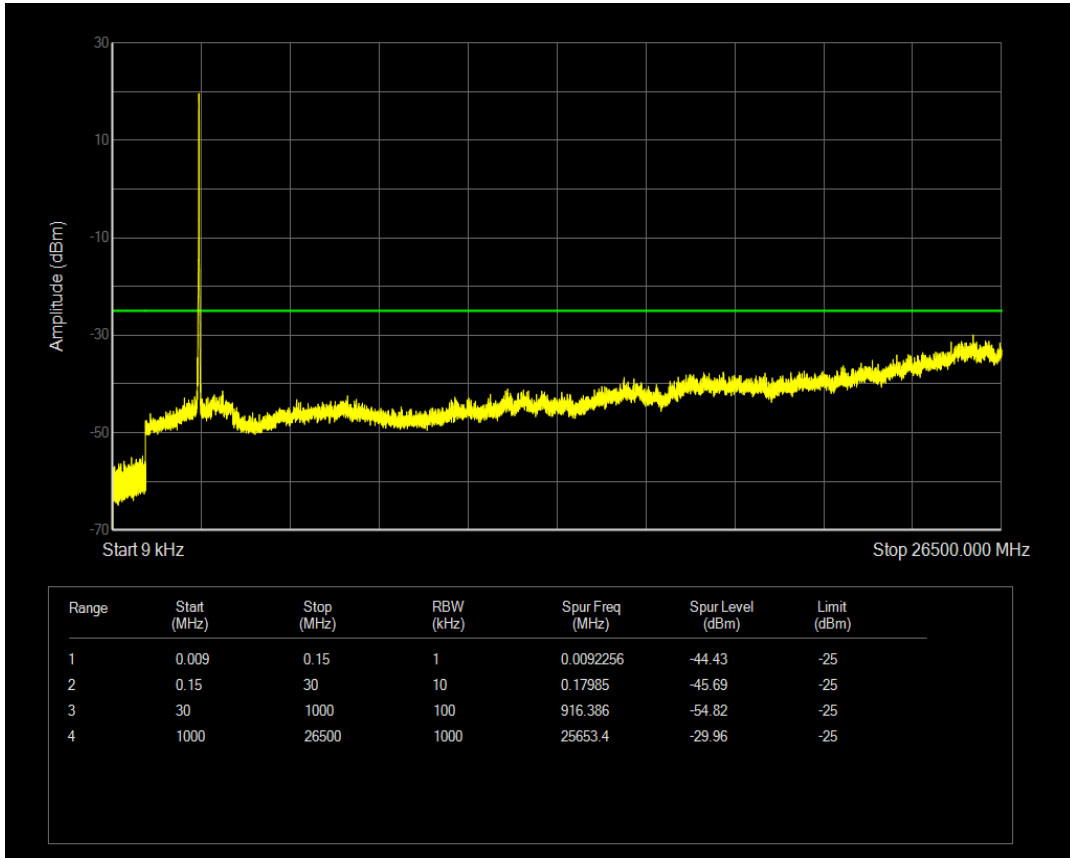

Band41 QAM16 BW=15MHz Channel=40620 RB Size=75 Position=#0

Band41 QPSK BW=15MHz Channel=41515 RB Size=1 Position=#0