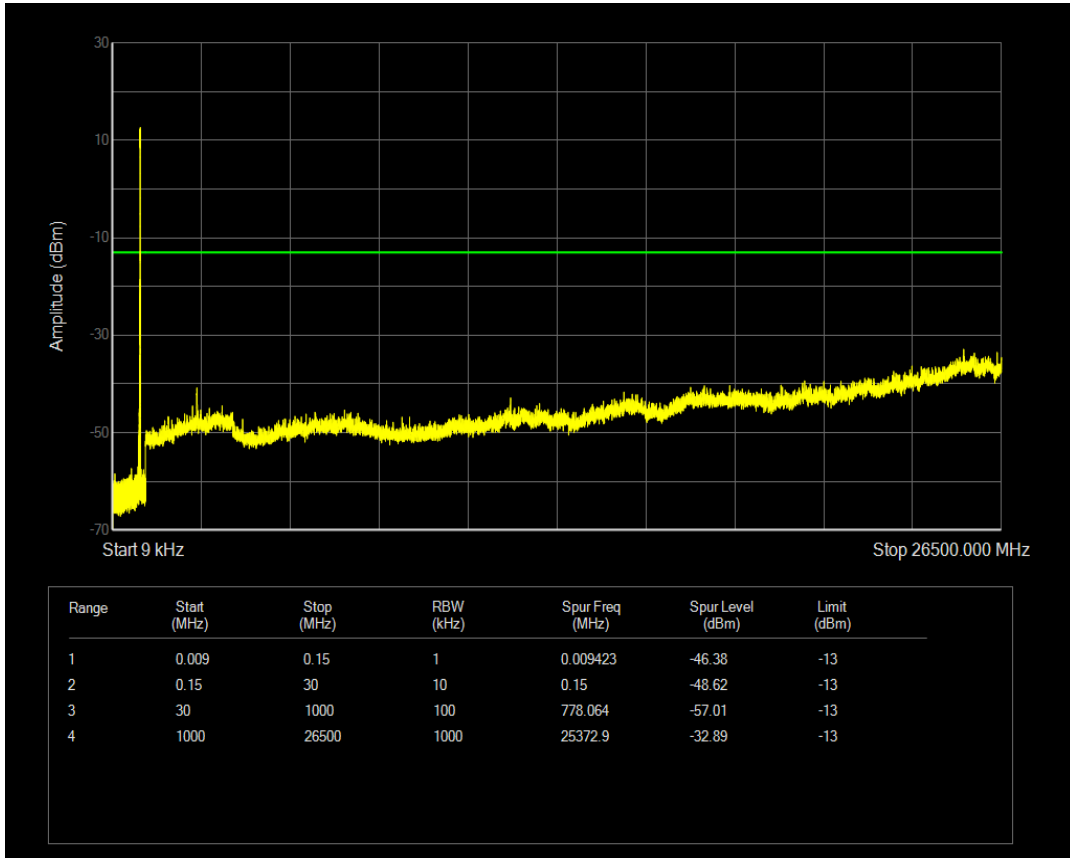

Band5 QAM16 BW=10MHz Channel=20450 RB Size=1 Position=#0

Band5 QAM16 BW=10MHz Channel=20450 RB Size=50 Position=#0

Band5 QPSK BW=10MHz Channel=20525 RB Size=1 Position=#0

Band5 QPSK BW=10MHz Channel=20525 RB Size=50 Position=#0

Band5 QAM16 BW=10MHz Channel=20525 RB Size=1 Position=#0

Band5 QAM16 BW=10MHz Channel=20525 RB Size=50 Position=#0

Band5 QPSK BW=10MHz Channel=20600 RB Size=1 Position=#0

Band5 QPSK BW=10MHz Channel=20600 RB Size=50 Position=#0

Band5 QAM16 BW=10MHz Channel=20600 RB Size=1 Position=#0

Band5 QAM16 BW=10MHz Channel=20600 RB Size=50 Position=#0

Band66 QPSK BW=1.4MHz Channel=131979 RB Size=1 Position=#0

Band66 QPSK BW=1.4MHz Channel=131979 RB Size=6 Position=#0