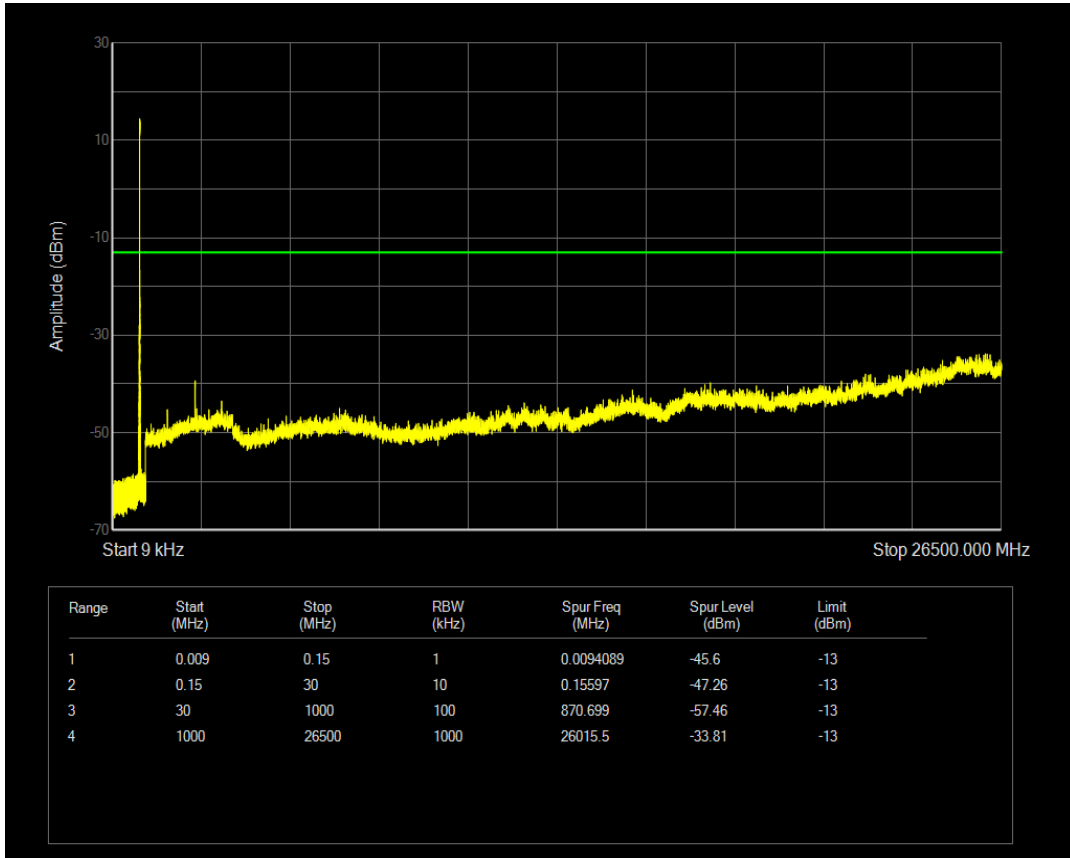

Band5 QAM16 BW=3MHz Channel=20635 RB Size=1 Position=#0

Band5 QAM16 BW=3MHz Channel=20635 RB Size=15 Position=#0

Band5 QPSK BW=5MHz Channel=20425 RB Size=1 Position=#0

Band5 QPSK BW=5MHz Channel=20425 RB Size=25 Position=#0

Band5 QAM16 BW=5MHz Channel=20425 RB Size=1 Position=#0

Band5 QAM16 BW=5MHz Channel=20425 RB Size=25 Position=#0

Band5 QPSK BW=5MHz Channel=20525 RB Size=1 Position=#0

Band5 QPSK BW=5MHz Channel=20525 RB Size=25 Position=#0