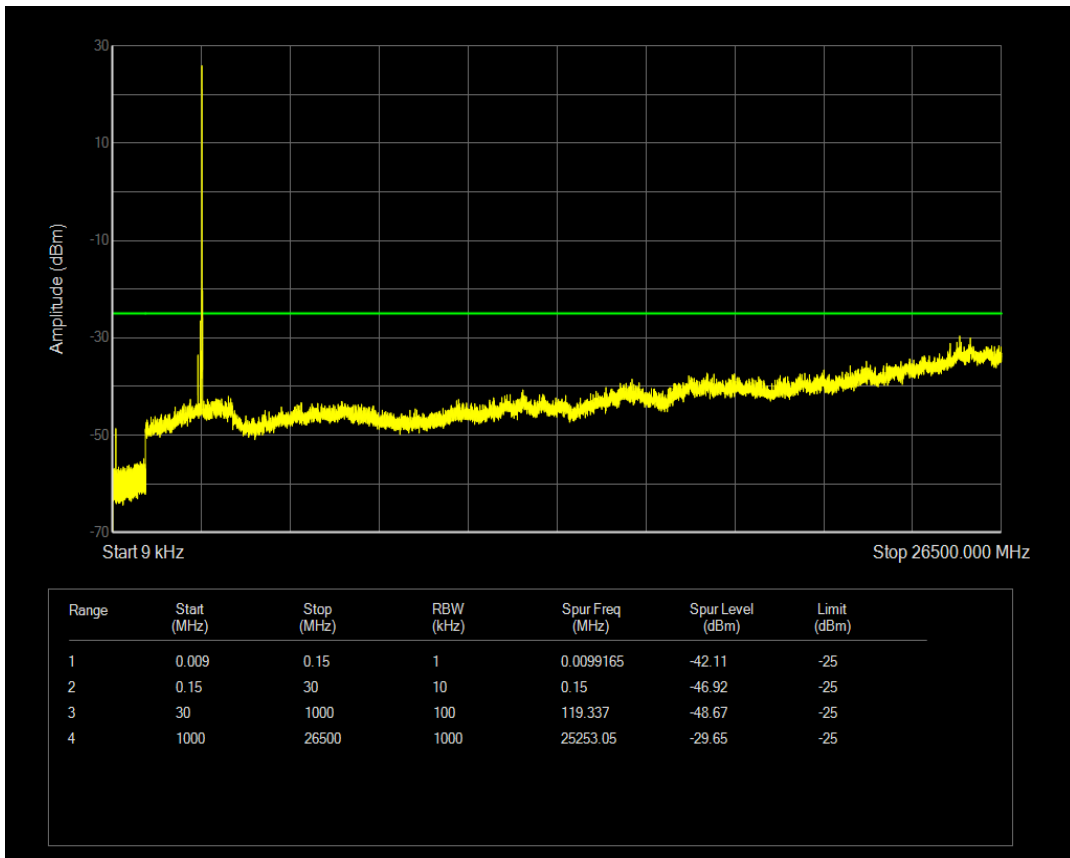

Band41 QPSK BW=10MHz Channel=41540 RB Size=1 Position=#0

Band41 QPSK BW=10MHz Channel=41540 RB Size=50 Position=#0