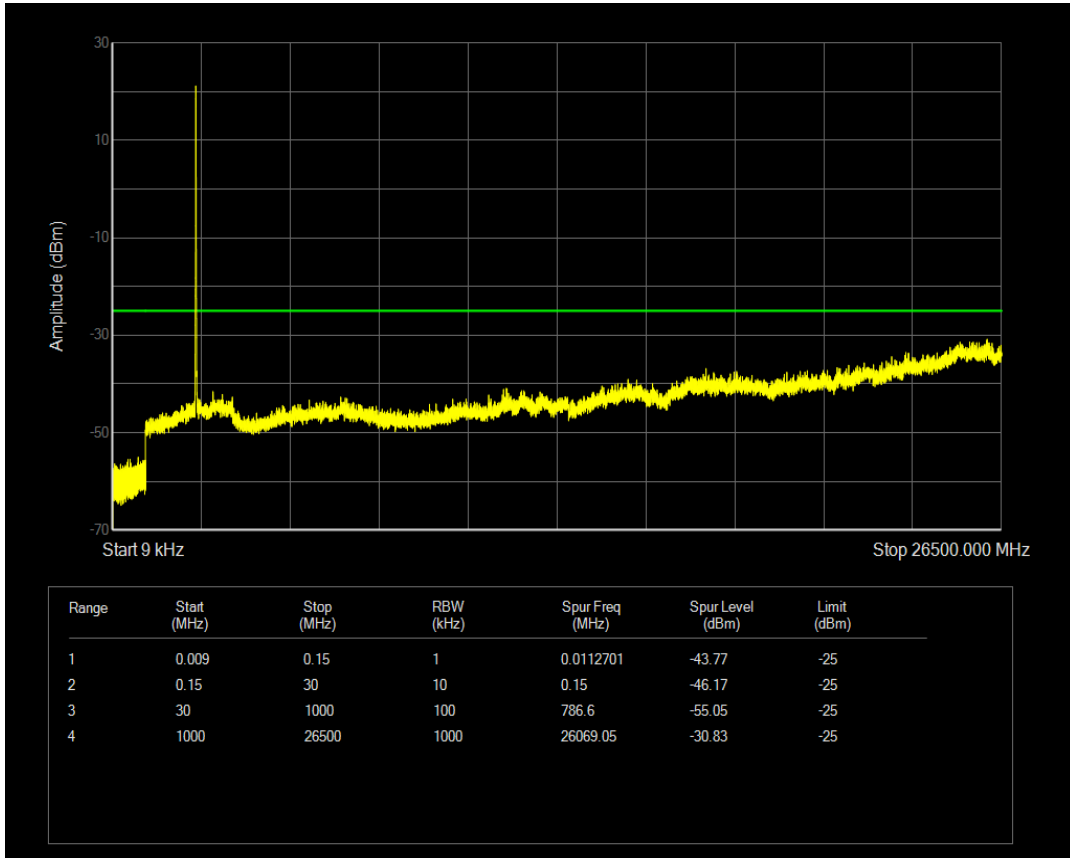

Band41 QAM16 BW=10MHz Channel=39700 RB Size=50 Position=#0

Band41 QPSK BW=10MHz Channel=40620 RB Size=1 Position=#0