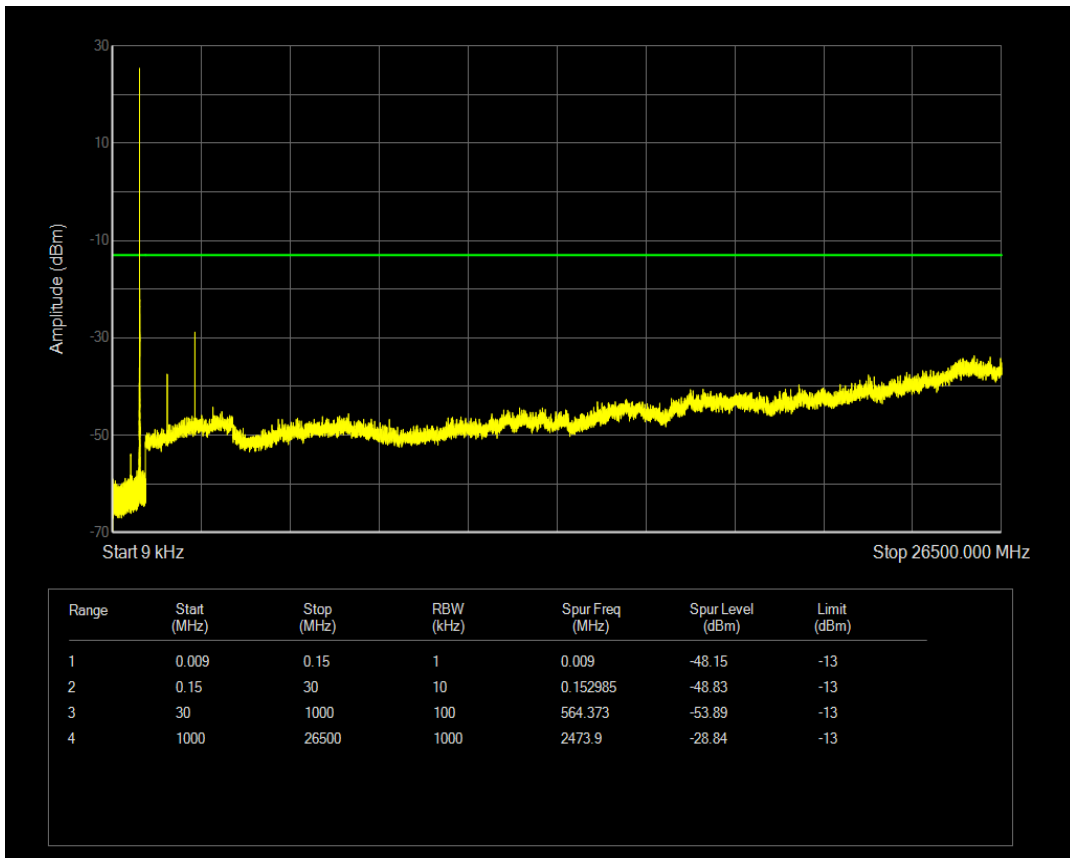

Band5 QPSK BW=3MHz Channel=20415 RB Size=1 Position=#0

Band5 QPSK BW=3MHz Channel=20415 RB Size=15 Position=#0