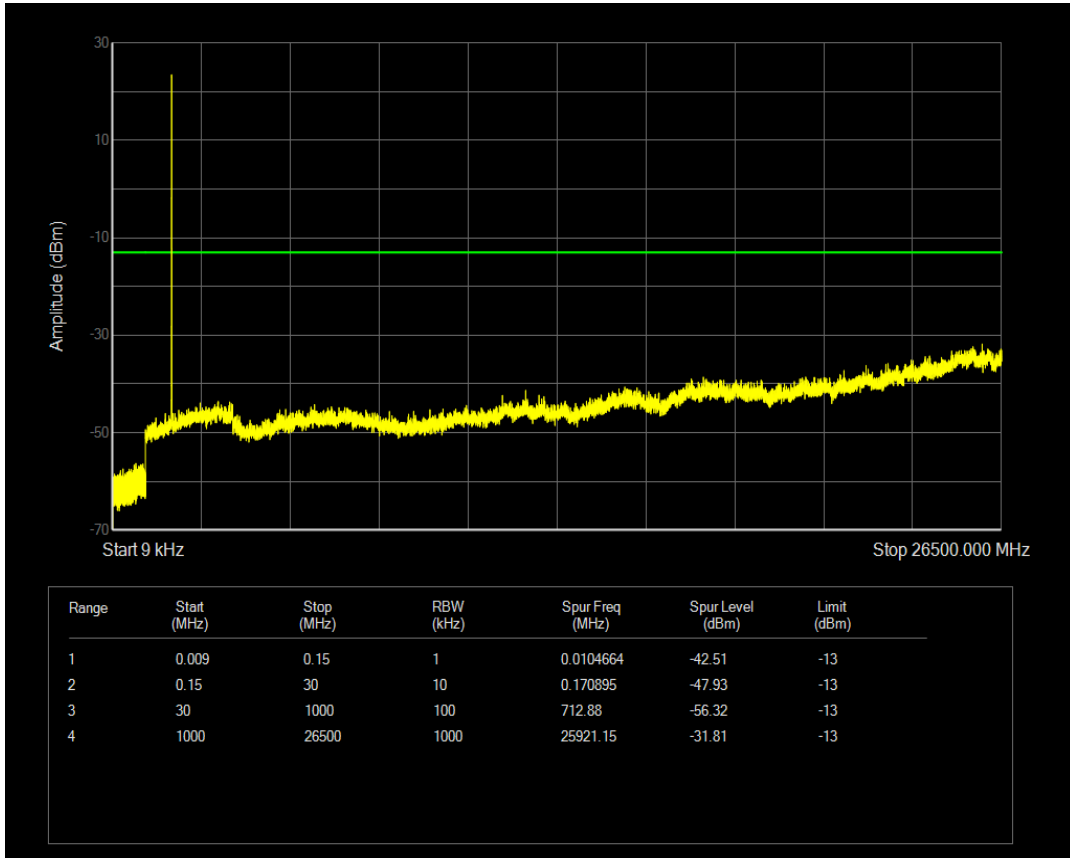

Band66 QAM16 BW=3MHz Channel=132657 RB Size=15 Position=#0

Band66 QPSK BW=5MHz Channel=131997 RB Size=1 Position=#0