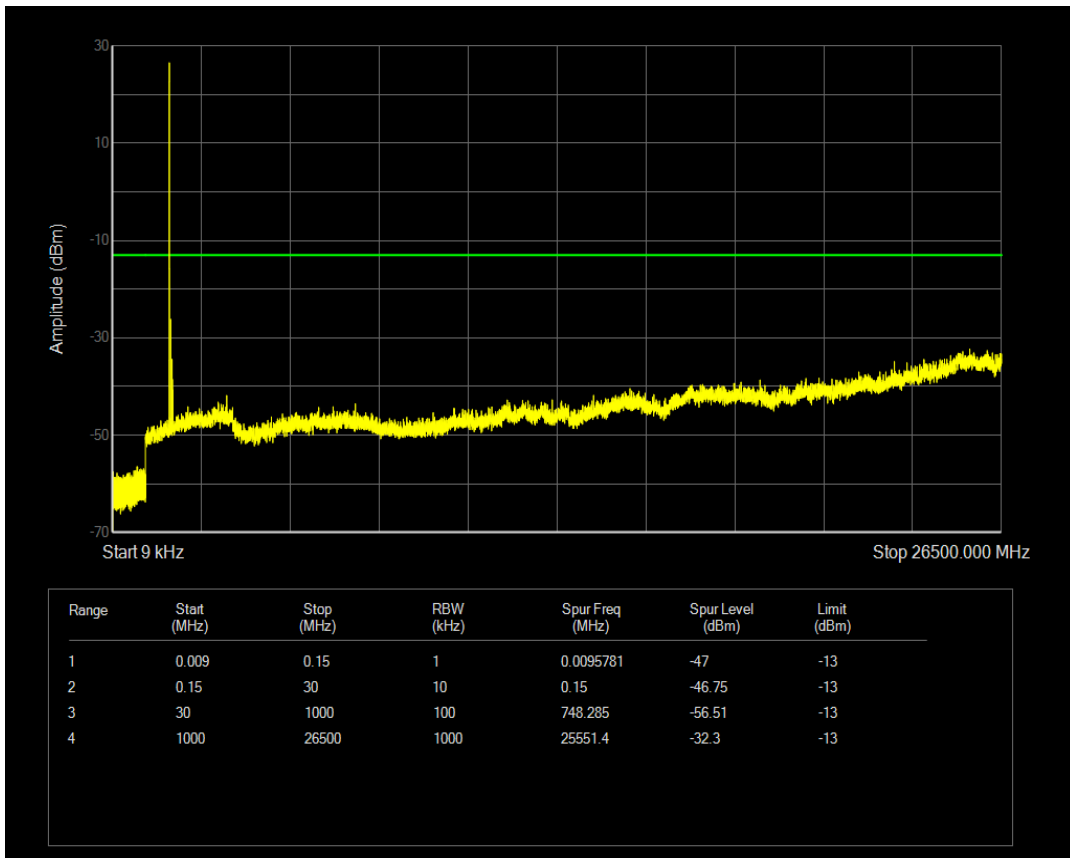

Band66 QAM16 BW=1.4MHz Channel=131979 RB Size=1 Position=#0

Band66 QAM16 BW=1.4MHz Channel=131979 RB Size=6 Position=#0