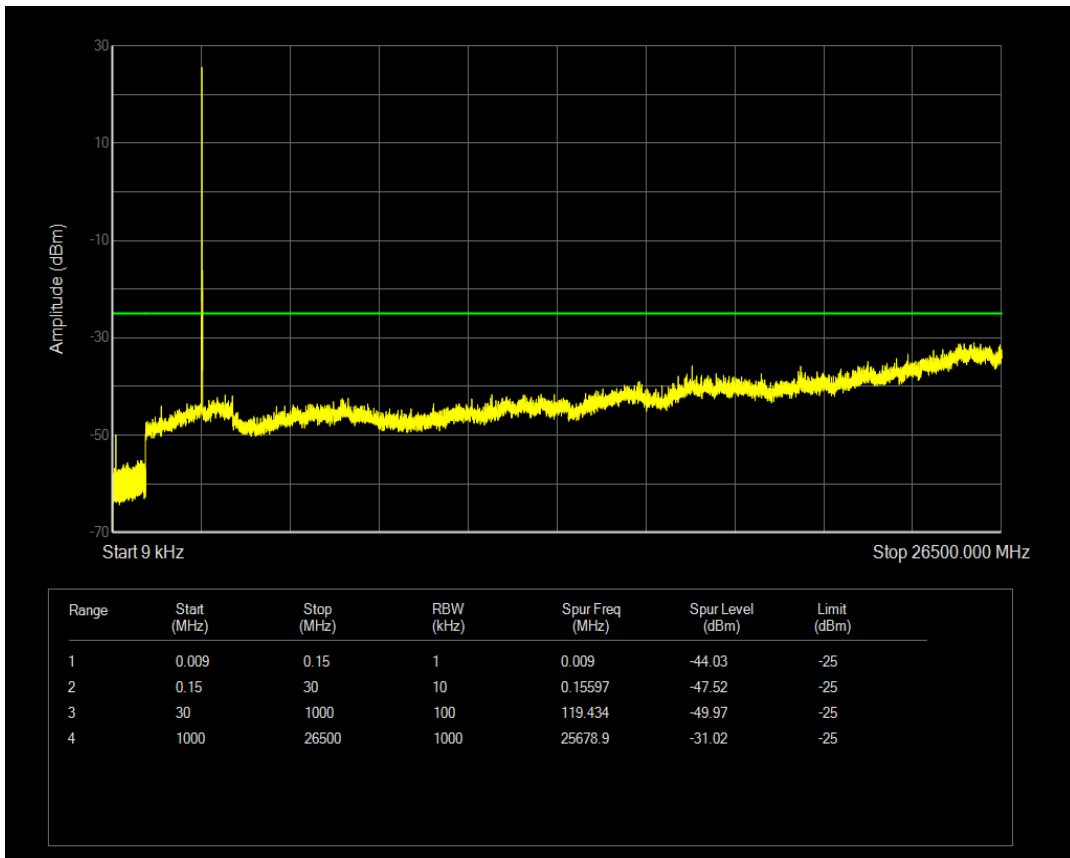

Band41 QAM16 BW=10MHz Channel=41540 RB Size=1 Position=#0

Band41 QAM16 BW=10MHz Channel=41540 RB Size=50 Position=#0