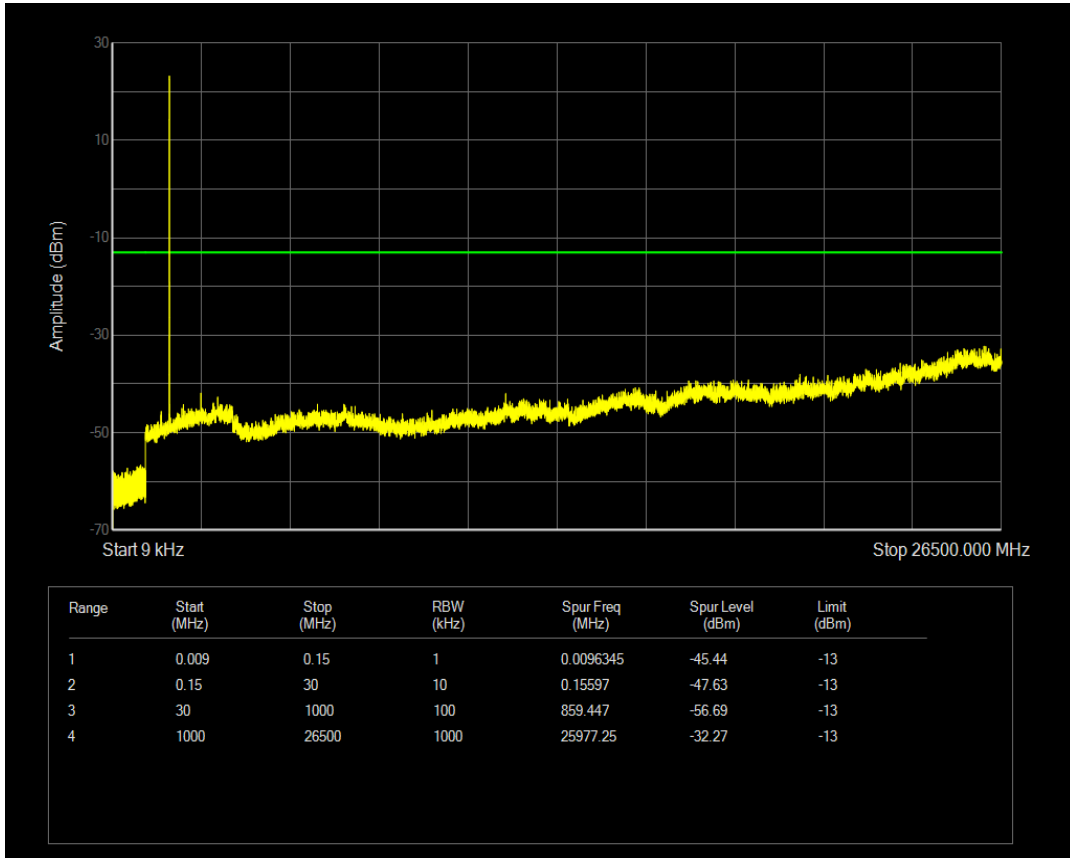

Band66 QAM16 BW=3MHz Channel=131987 RB Size=15 Position=#0

Band66 QPSK BW=3MHz Channel=132322 RB Size=1 Position=#0