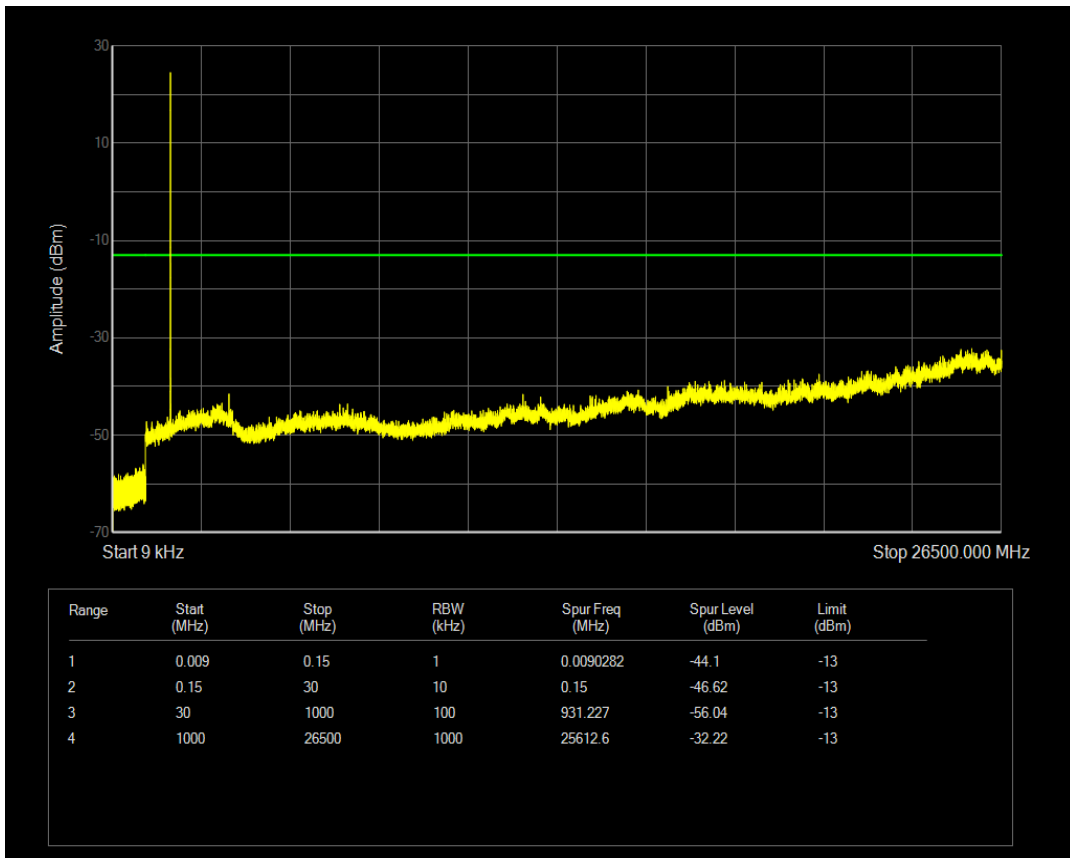

Band66 QPSK BW=3MHz Channel=132322 RB Size=1 Position=#0

Band66 QPSK BW=3MHz Channel=132322 RB Size=15 Position=#0