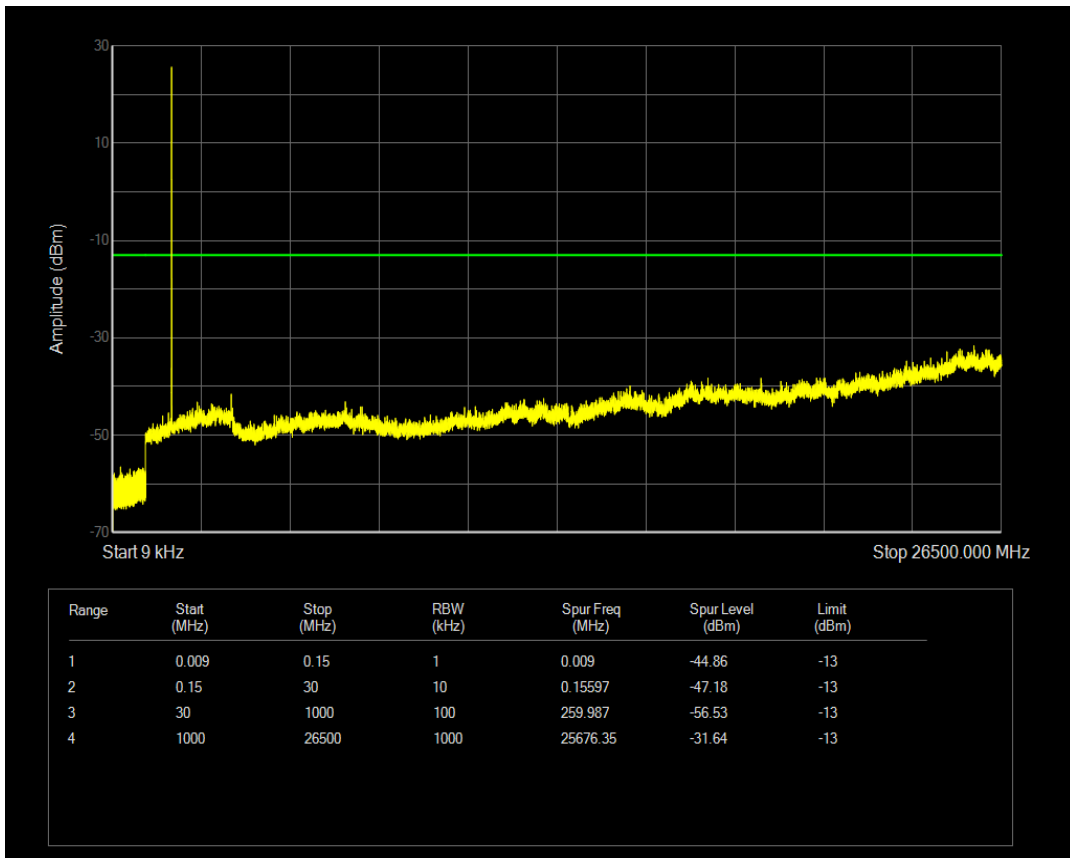

Band66 QPSK BW=3MHz Channel=132657 RB Size=1 Position=#0

Band66 QPSK BW=3MHz Channel=132657 RB Size=15 Position=#0