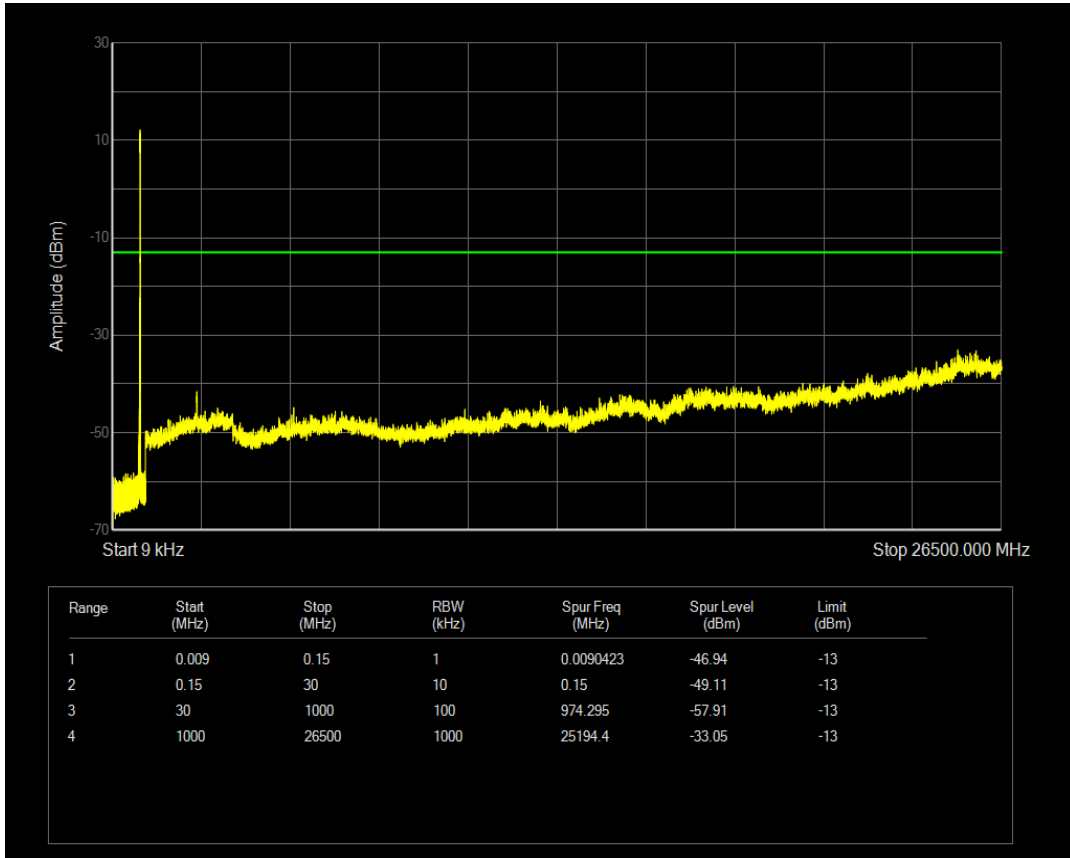

Band5 QAM16 BW=10MHz Channel=20525 RB Size=1 Position=#0

Band5 QAM16 BW=10MHz Channel=20525 RB Size=50 Position=#0

Band5 QPSK BW=10MHz Channel=20600 RB Size=1 Position=#0

Band5 QPSK BW=10MHz Channel=20600 RB Size=50 Position=#0

Band5 QAM16 BW=10MHz Channel=20600 RB Size=1 Position=#0

Band5 QAM16 BW=10MHz Channel=20600 RB Size=50 Position=#0

Band66 QPSK BW=1.4MHz Channel=131979 RB Size=1 Position=#0

Band66 QPSK BW=1.4MHz Channel=131979 RB Size=6 Position=#0