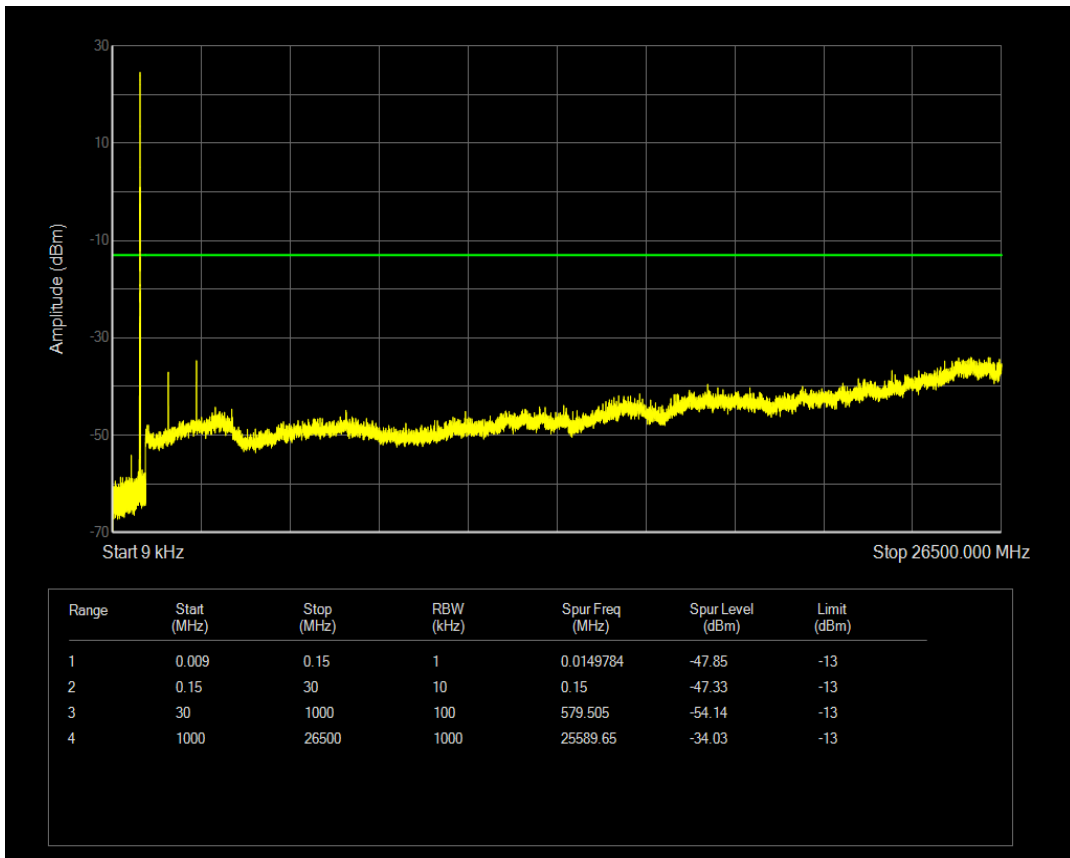

Band5 QAM16 BW=10MHz Channel=20525 RB Size=1 Position=#0

Band5 QAM16 BW=10MHz Channel=20525 RB Size=50 Position=#0

Band5 QPSK BW=10MHz Channel=20600 RB Size=1 Position=#0

Band5 QPSK BW=10MHz Channel=20600 RB Size=50 Position=#0

Band5 QAM16 BW=10MHz Channel=20600 RB Size=1 Position=#0

Band5 QAM16 BW=10MHz Channel=20600 RB Size=50 Position=#0

Band66 QPSK BW=1.4MHz Channel=131979 RB Size=1 Position=#0

Band66 QPSK BW=1.4MHz Channel=131979 RB Size=6 Position=#0