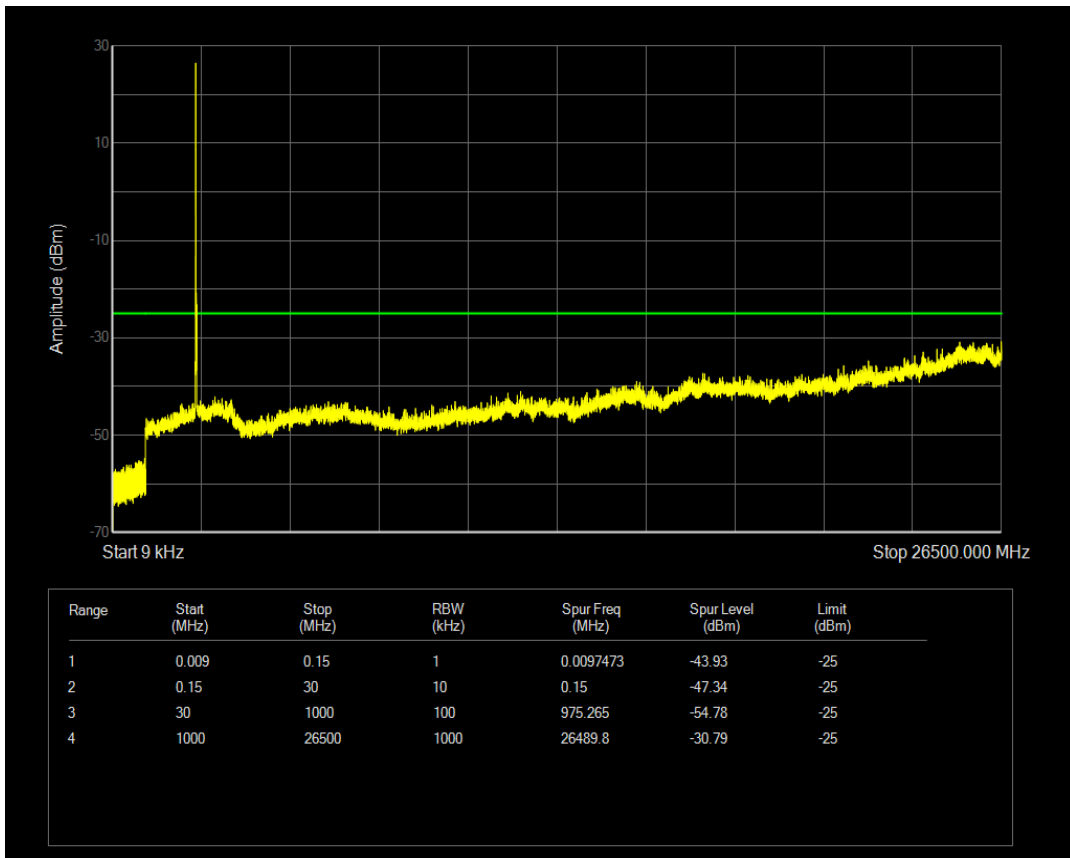

Band41 QPSK BW=15MHz Channel=39725 RB Size=1 Position=#0

Band41 QPSK BW=15MHz Channel=39725 RB Size=75 Position=#0