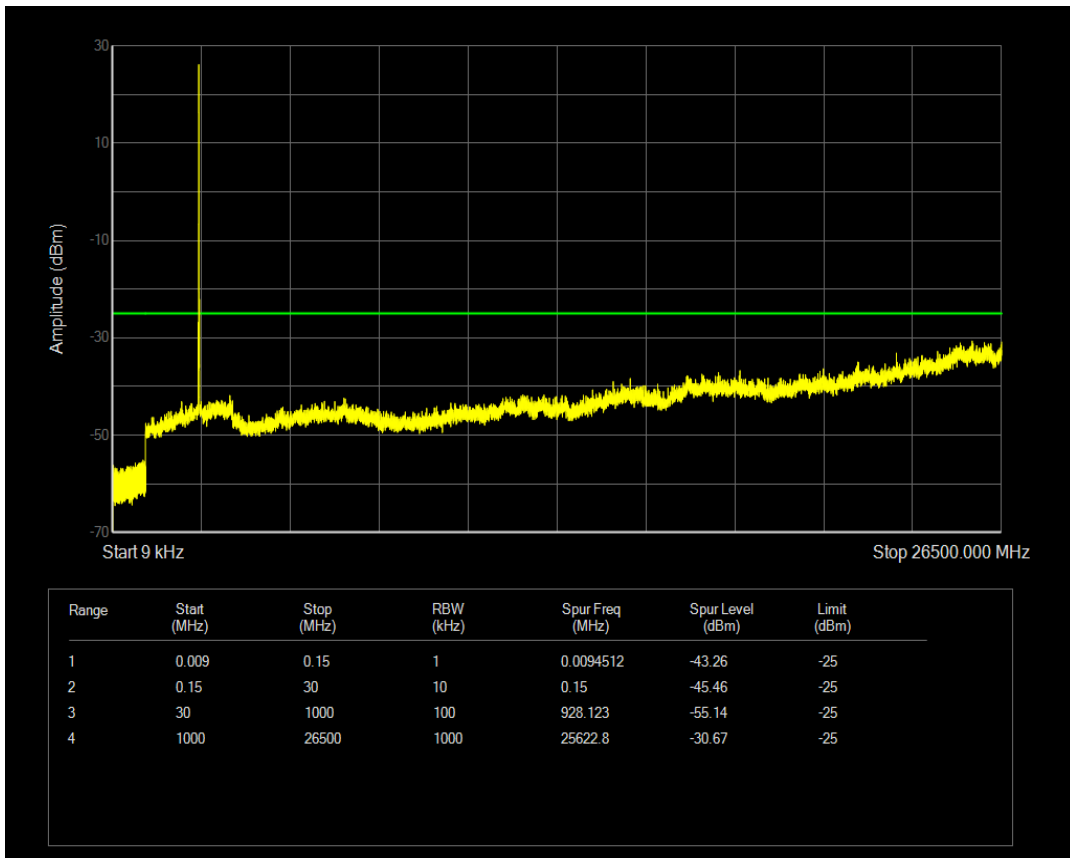

Band41 QAM16 BW=10MHz Channel=40620 RB Size=1 Position=#0

Band41 QAM16 BW=10MHz Channel=40620 RB Size=50 Position=#0