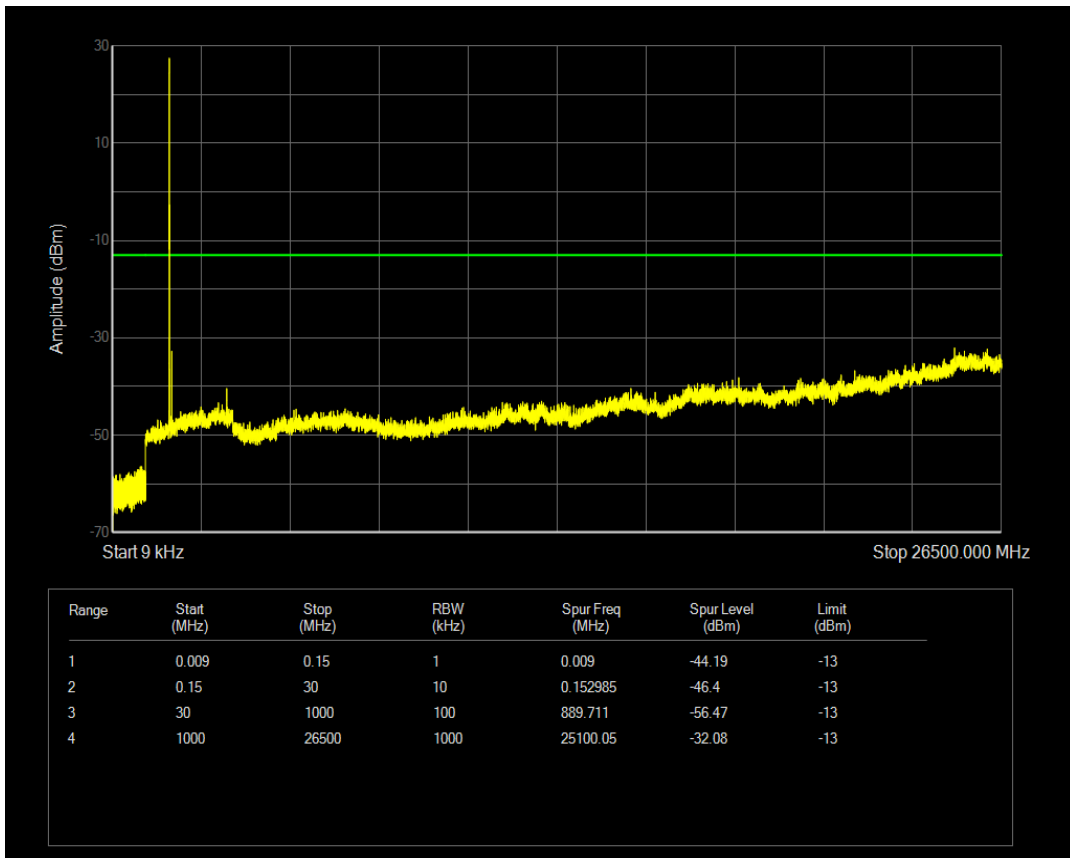

Band66 QPSK BW=3MHz Channel=131987 RB Size=1 Position=#0

Band66 QPSK BW=3MHz Channel=131987 RB Size=15 Position=#0