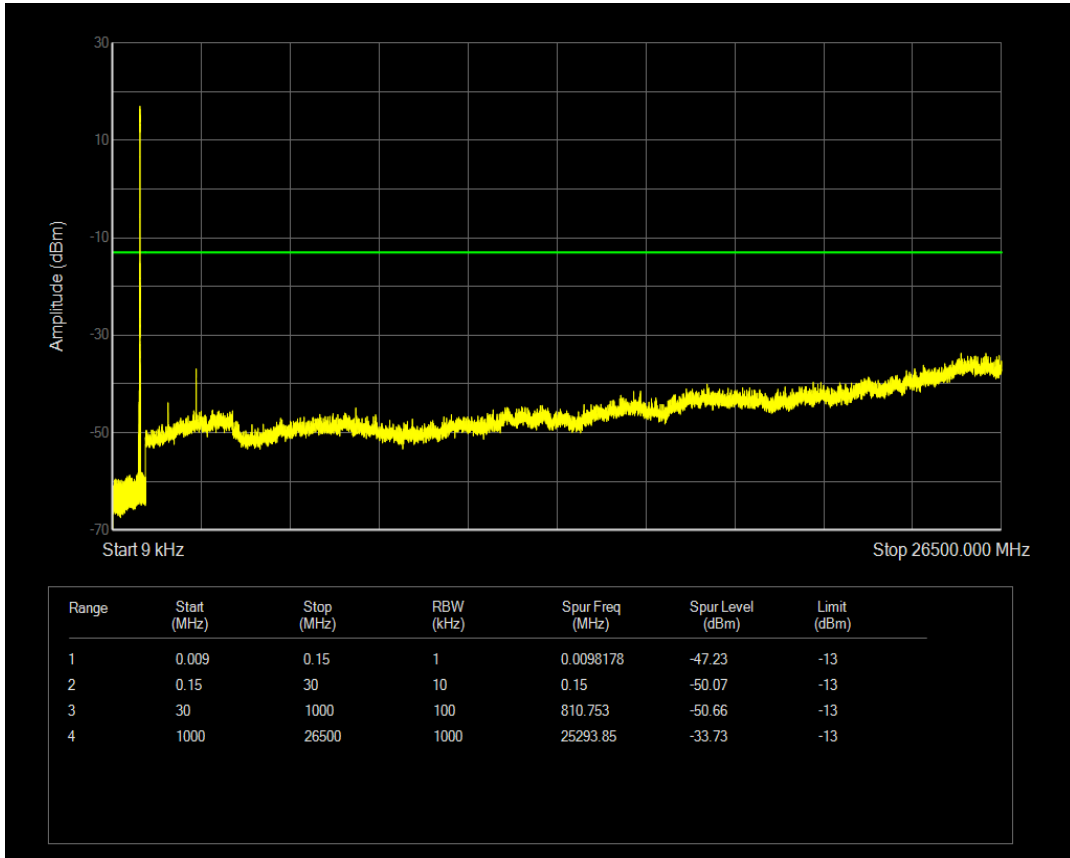

Band5 QAM16 BW=3MHz Channel=20525 RB Size=15 Position=#0

Band5 QPSK BW=3MHz Channel=20635 RB Size=1 Position=#0