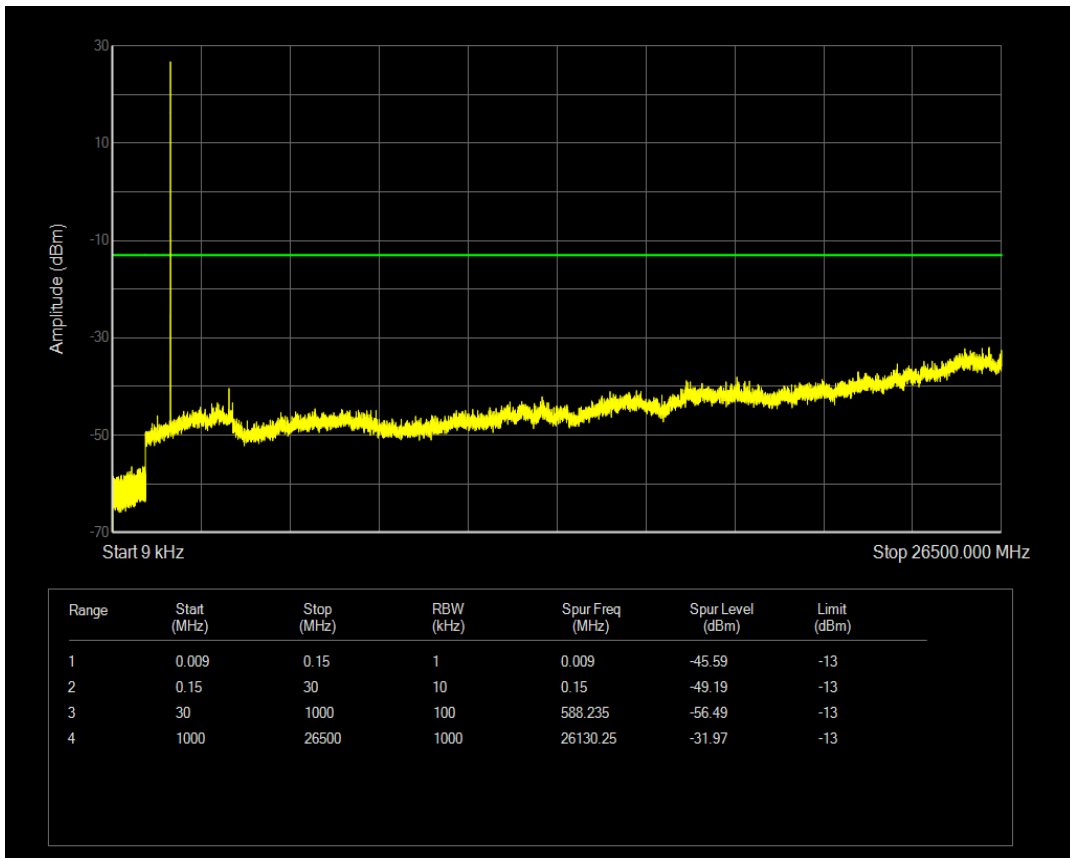

Band66 QPSK BW=1.4MHz Channel=132322 RB Size=1 Position=#0

Band66 QPSK BW=1.4MHz Channel=132322 RB Size=6 Position=#0