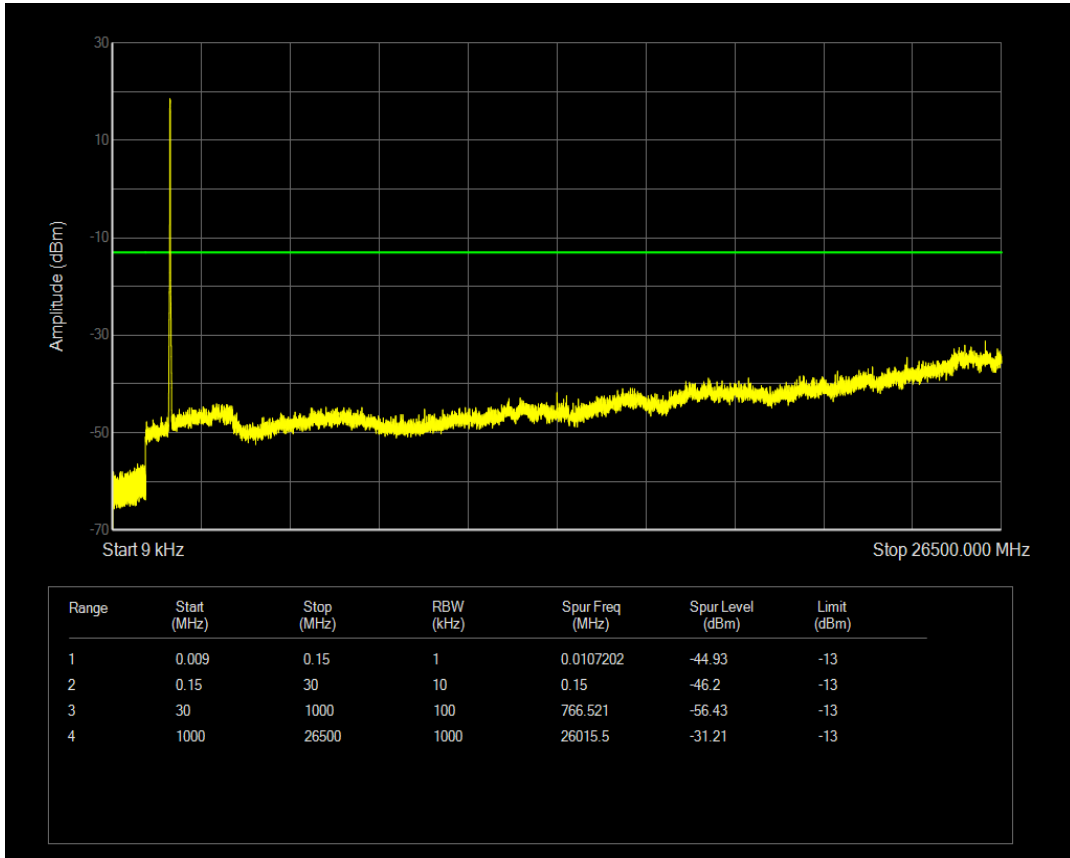

Band4 QAM16 BW=15MHz Channel=20325 RB Size=1 Position=#0

Band4 QAM16 BW=15MHz Channel=20325 RB Size=75 Position=#0

Band4 QPSK BW=20MHz Channel=20050 RB Size=1 Position=#0

Band4 QPSK BW=20MHz Channel=20050 RB Size=100 Position=#0

Band4 QAM16 BW=20MHz Channel=20050 RB Size=1 Position=#0

Band4 QAM16 BW=20MHz Channel=20050 RB Size=100 Position=#0

Band4 QPSK BW=20MHz Channel=20175 RB Size=1 Position=#0

Band4 QPSK BW=20MHz Channel=20175 RB Size=100 Position=#0

Band4 QAM16 BW=20MHz Channel=20175 RB Size=1 Position=#0

Band4 QAM16 BW=20MHz Channel=20175 RB Size=100 Position=#0

Band4 QPSK BW=20MHz Channel=20300 RB Size=1 Position=#0

Band4 QPSK BW=20MHz Channel=20300 RB Size=100 Position=#0