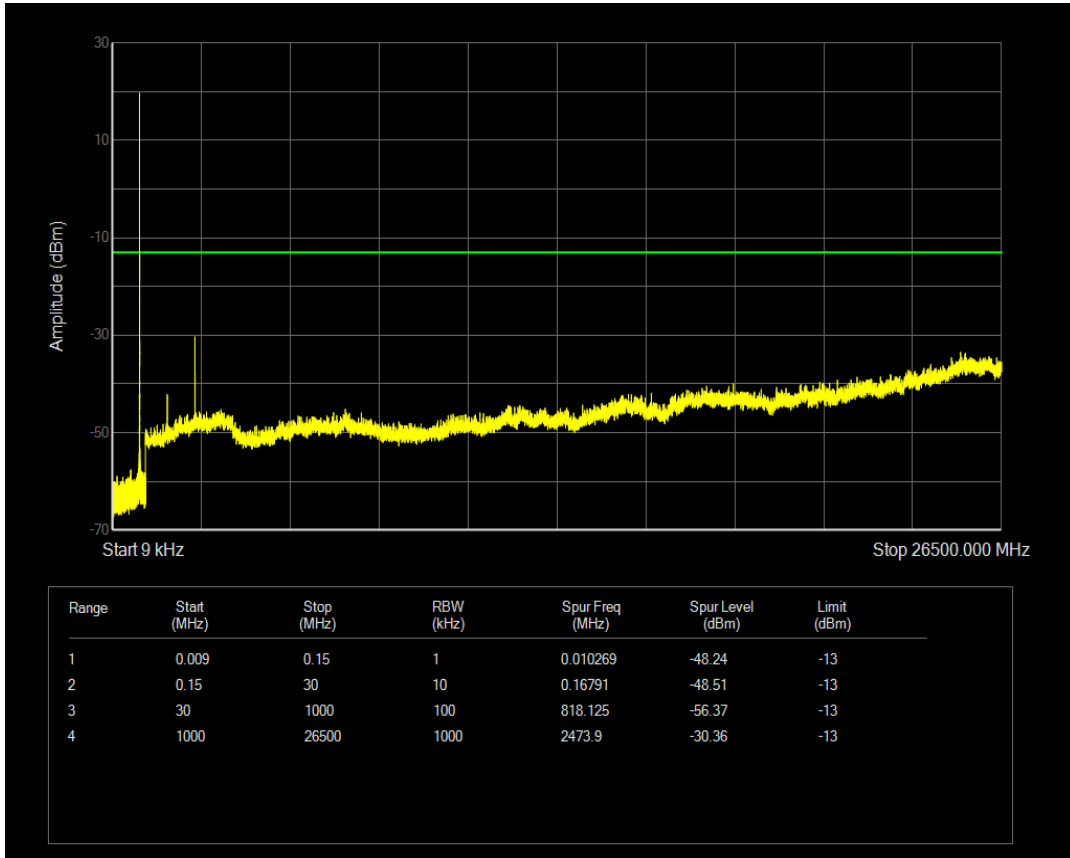

Band41 QAM16 BW=20MHz Channel=41490 RB Size=1 Position=#0

Band41 QAM16 BW=20MHz Channel=41490 RB Size=100 Position=#0

Band5 QPSK BW=1.4MHz Channel=20407 RB Size=1 Position=#0

Band5 QPSK BW=1.4MHz Channel=20407 RB Size=6 Position=#0

Band5 QAM16 BW=1.4MHz Channel=20407 RB Size=1 Position=#0

Band5 QAM16 BW=1.4MHz Channel=20407 RB Size=6 Position=#0

Band5 QPSK BW=1.4MHz Channel=20525 RB Size=1 Position=#0

Band5 QPSK BW=1.4MHz Channel=20525 RB Size=6 Position=#0