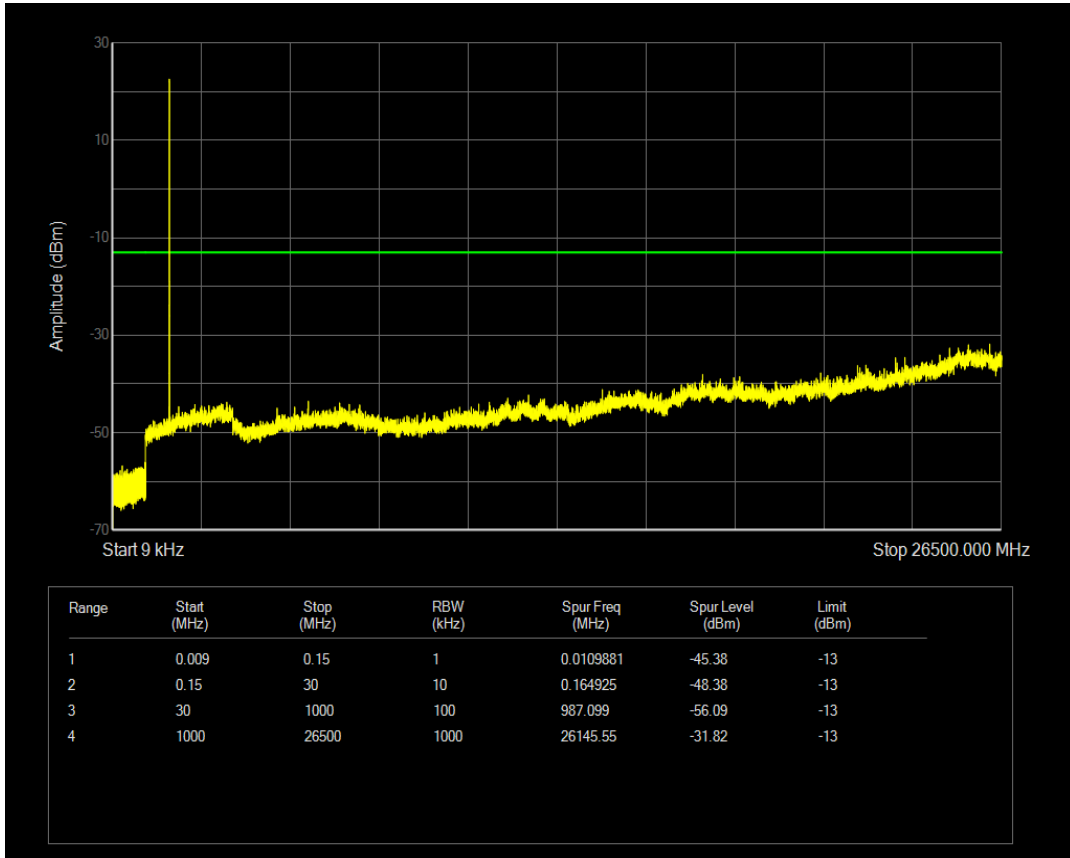

Band66 QAM16 BW=1.4MHz Channel=132665 RB Size=1 Position=#0

Band66 QAM16 BW=1.4MHz Channel=132665 RB Size=6 Position=#0

Band66 QPSK BW=3MHz Channel=131987 RB Size=1 Position=#0

Band66 QPSK BW=3MHz Channel=131987 RB Size=15 Position=#0