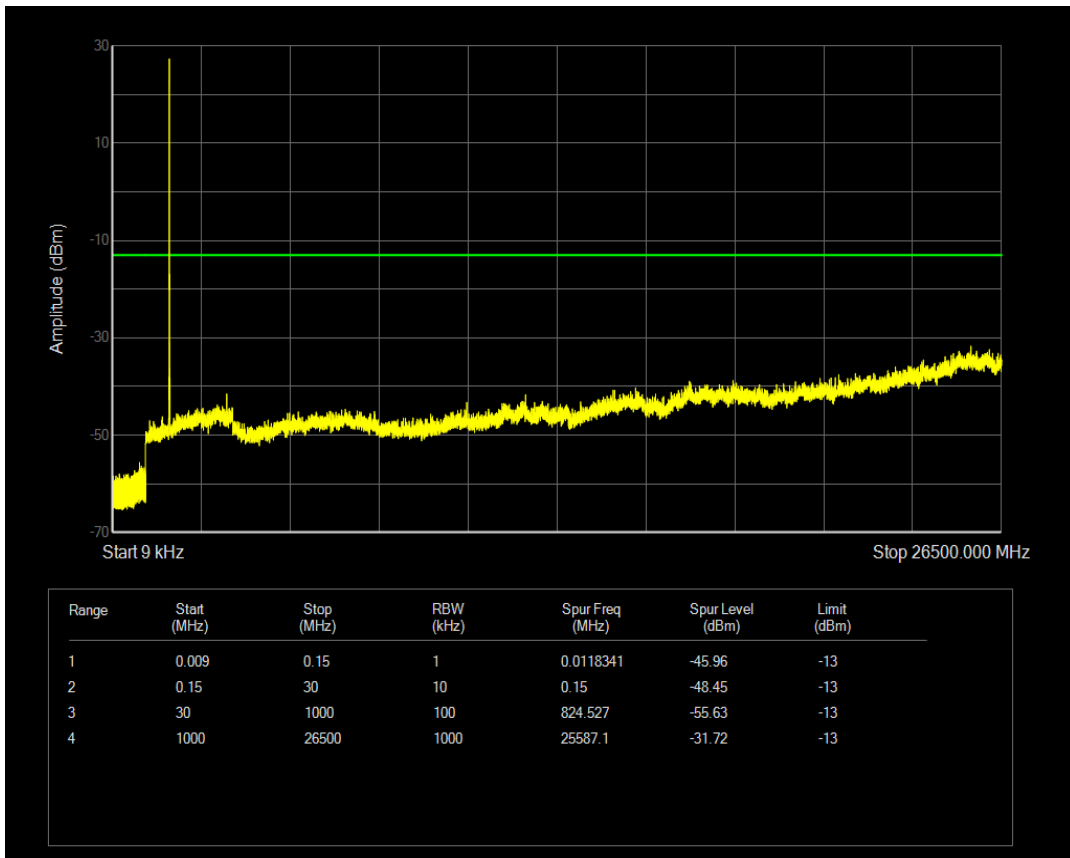

Band66 QPSK BW=5MHz Channel=131997 RB Size=1 Position=#0

Band66 QPSK BW=5MHz Channel=131997 RB Size=25 Position=#0