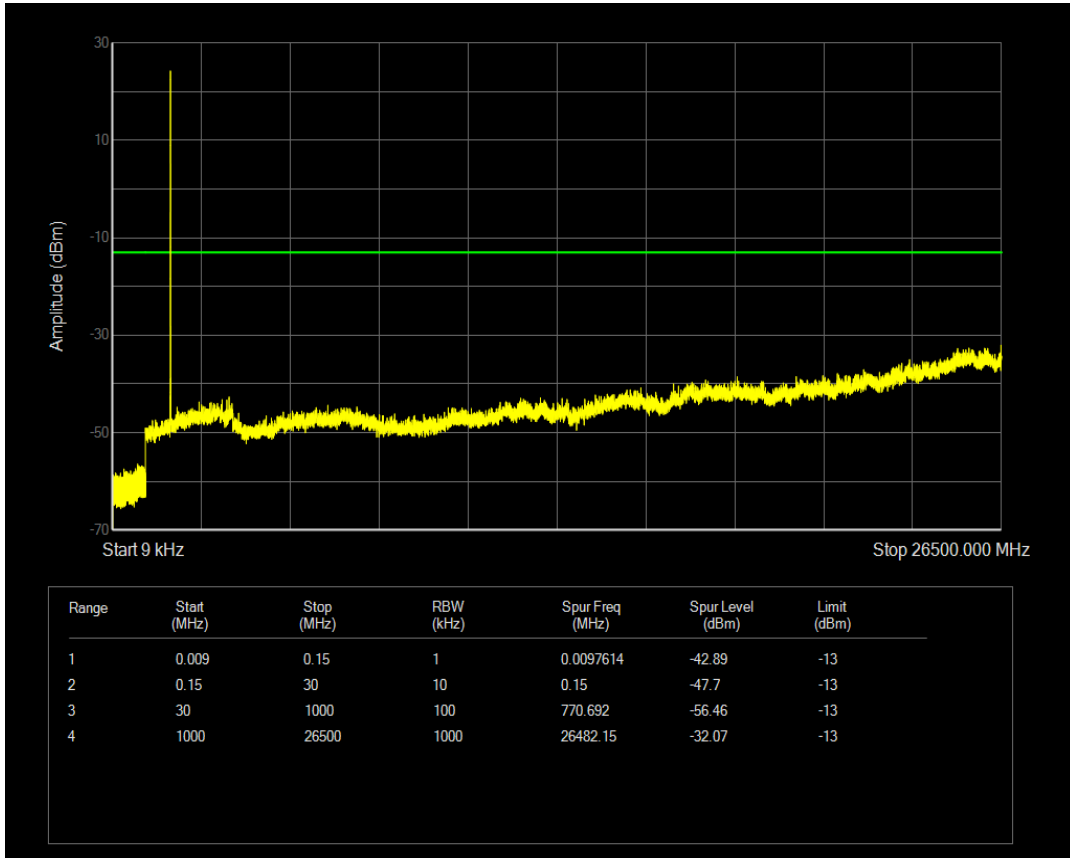

Band66 QAM16 BW=3MHz Channel=131987 RB Size=1 Position=#0

Band66 QAM16 BW=3MHz Channel=131987 RB Size=15 Position=#0

Band66 QPSK BW=3MHz Channel=132322 RB Size=1 Position=#0

Band66 QPSK BW=3MHz Channel=132322 RB Size=15 Position=#0