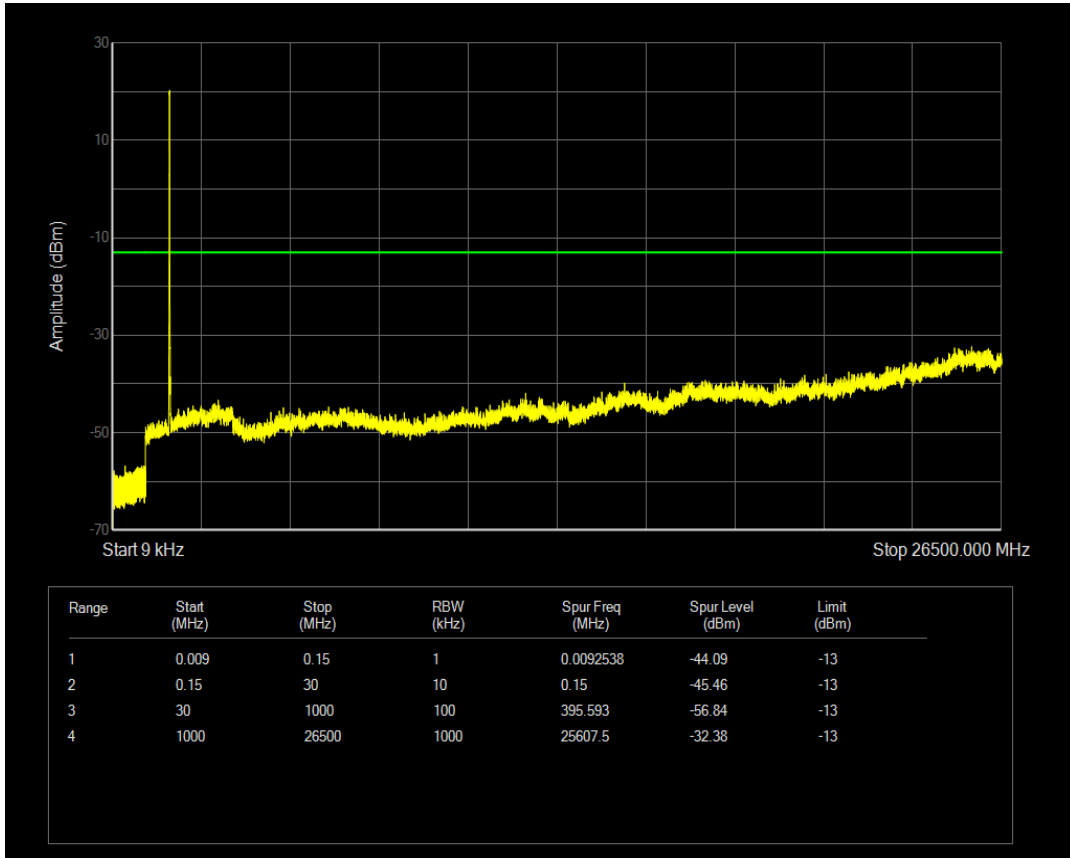

Band66 QAM16 BW=5MHz Channel=132647 RB Size=1 Position=#0

Band66 QAM16 BW=5MHz Channel=132647 RB Size=25 Position=#0

Band66 QPSK BW=10MHz Channel=132022 RB Size=1 Position=#0

Band66 QPSK BW=10MHz Channel=132022 RB Size=50 Position=#0