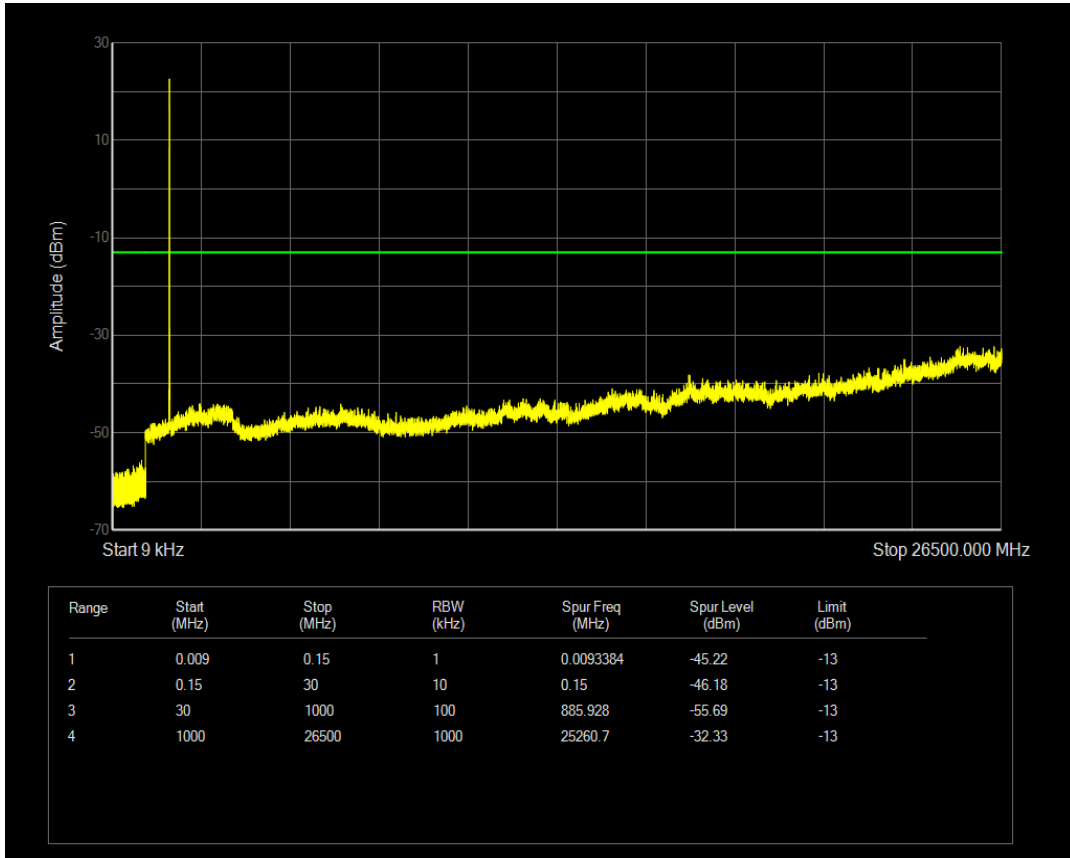

Band66 QAM16 BW=5MHz Channel=131997 RB Size=25 Position=#0

Band66 QPSK BW=5MHz Channel=132322 RB Size=1 Position=#0