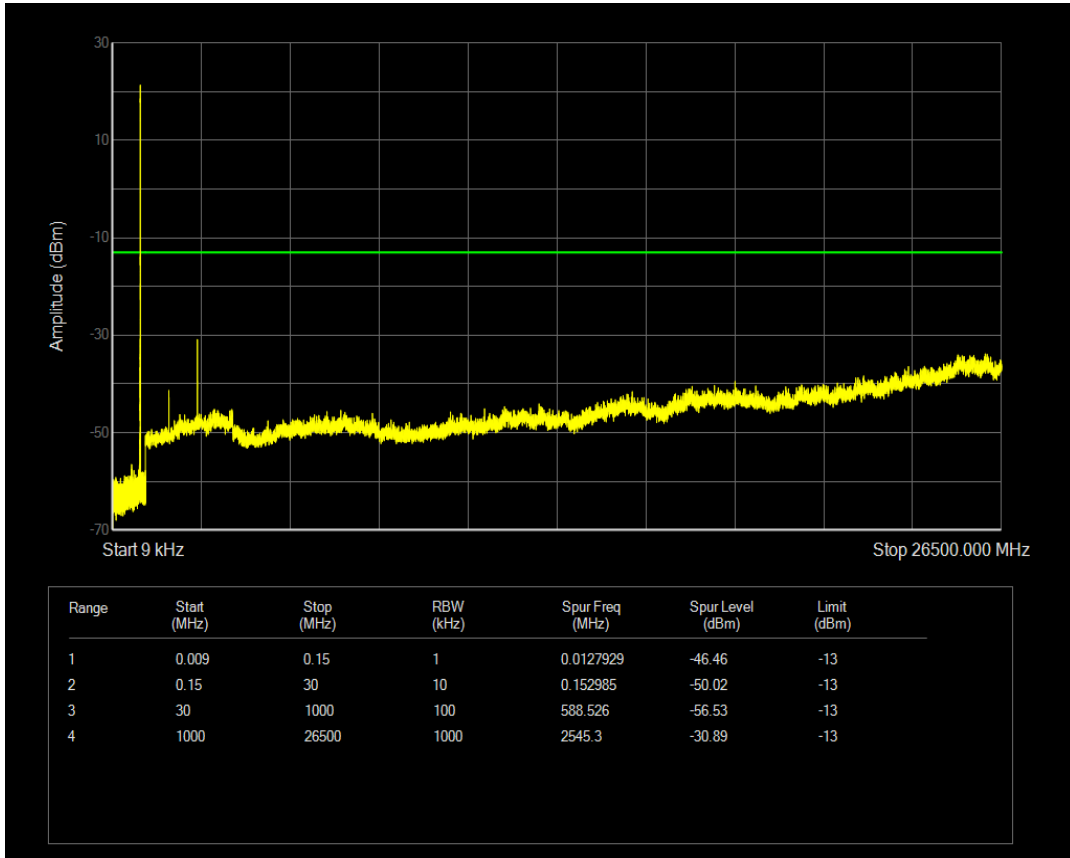

Band26(824-849) QPSK BW=1.4MHz Channel=26797 RB Size=1 Position=#0

Band26(824-849) QPSK BW=1.4MHz Channel=26797 RB Size=6 Position=#0

Band26(824-849) QAM16 BW=1.4MHz Channel=26797 RB Size=1 Position=#0

Band26(824-849) QAM16 BW=1.4MHz Channel=26797 RB Size=6 Position=#0

Band26(824-849) QPSK BW=1.4MHz Channel=26915 RB Size=1 Position=#0

Band26(824-849) QPSK BW=1.4MHz Channel=26915 RB Size=6 Position=#0

Band26(824-849) QAM16 BW=1.4MHz Channel=26915 RB Size=1 Position=#0

Band26(824-849) QAM16 BW=1.4MHz Channel=26915 RB Size=6 Position=#0

Band26(824-849) QPSK BW=1.4MHz Channel=27033 RB Size=1 Position=#0

Band26(824-849) QPSK BW=1.4MHz Channel=27033 RB Size=6 Position=#0

Band26(824-849) QAM16 BW=1.4MHz Channel=27033 RB Size=1 Position=#0

Band26(824-849) QAM16 BW=1.4MHz Channel=27033 RB Size=6 Position=#0