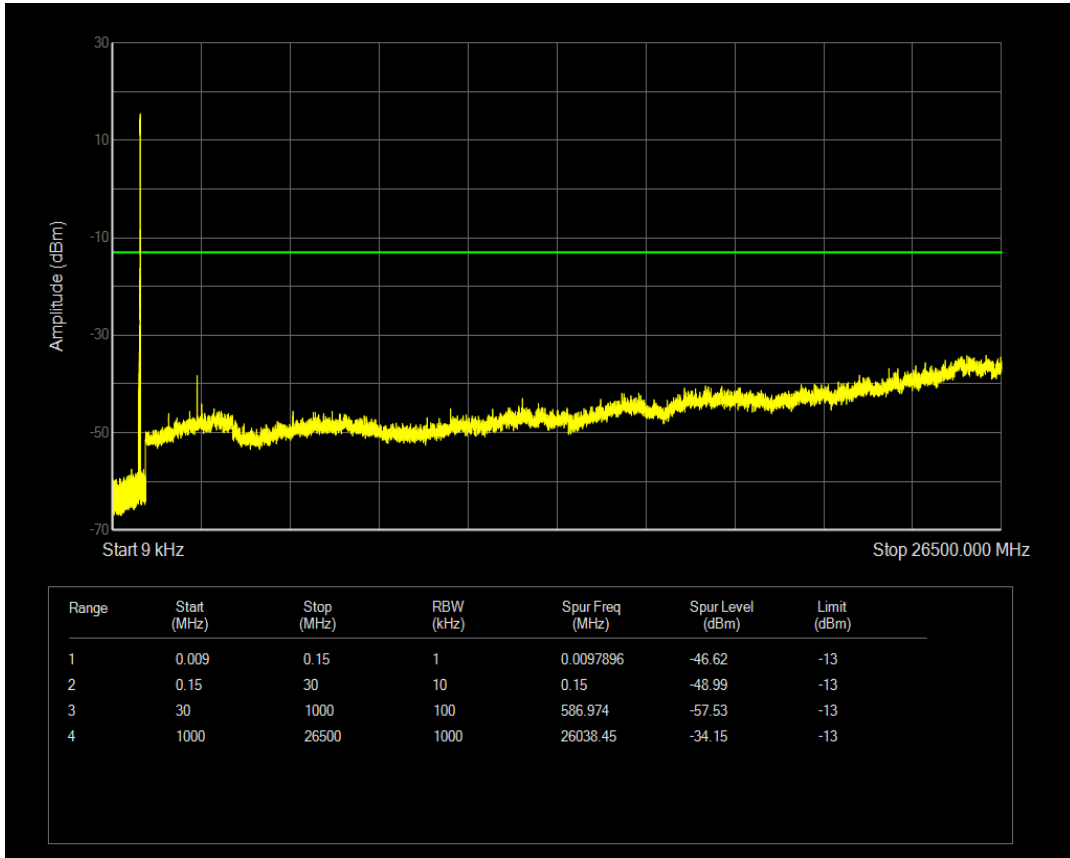

Band26(824-849) QPSK BW=5MHz Channel=26915 RB Size=1 Position=#0

Band26(824-849) QPSK BW=5MHz Channel=26915 RB Size=25 Position=#0

Band26(824-849) QAM16 BW=5MHz Channel=26915 RB Size=1 Position=#0

Band26(824-849) QAM16 BW=5MHz Channel=26915 RB Size=25 Position=#0

Band26(824-849) QPSK BW=5MHz Channel=27015 RB Size=1 Position=#0

Band26(824-849) QPSK BW=5MHz Channel=27015 RB Size=25 Position=#0

Band26(824-849) QAM16 BW=5MHz Channel=27015 RB Size=1 Position=#0

Band26(824-849) QAM16 BW=5MHz Channel=27015 RB Size=25 Position=#0