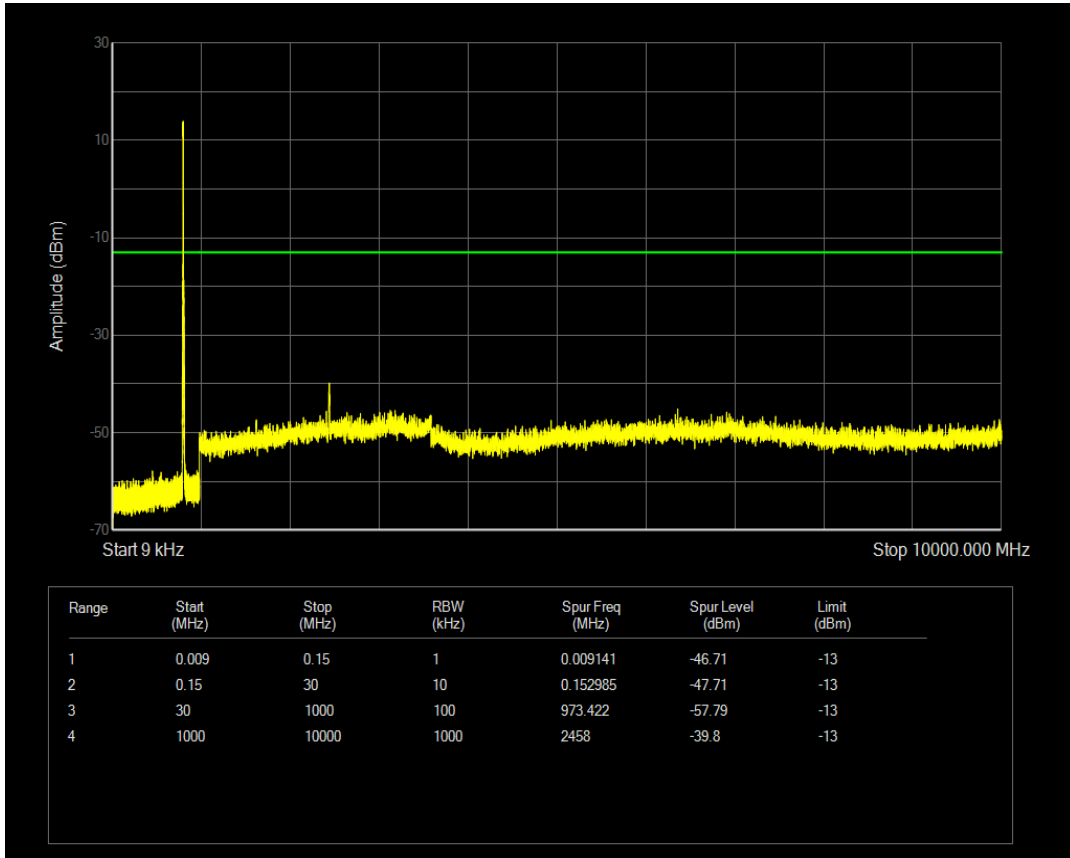

Band26(814-824) QPSK BW=5MHz Channel=26740 RB Size=1 Position=#0

Band26(814-824) QPSK BW=5MHz Channel=26740 RB Size=25 Position=#0

Band26(814-824) QAM16 BW=5MHz Channel=26740 RB Size=1 Position=#0

Band26(814-824) QAM16 BW=5MHz Channel=26740 RB Size=25 Position=#0