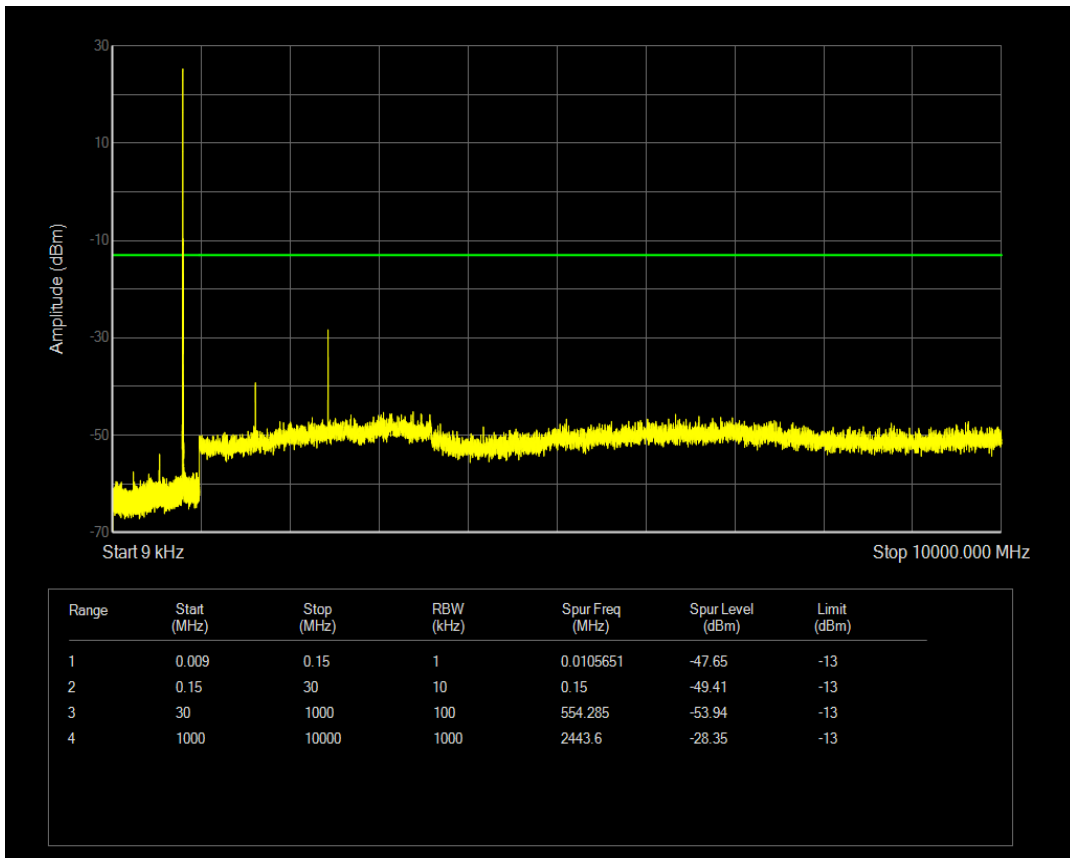

Band26(814-824) QPSK BW=3MHz Channel=26705 RB Size=1 Position=#0

Band26(814-824) QPSK BW=3MHz Channel=26705 RB Size=15 Position=#0