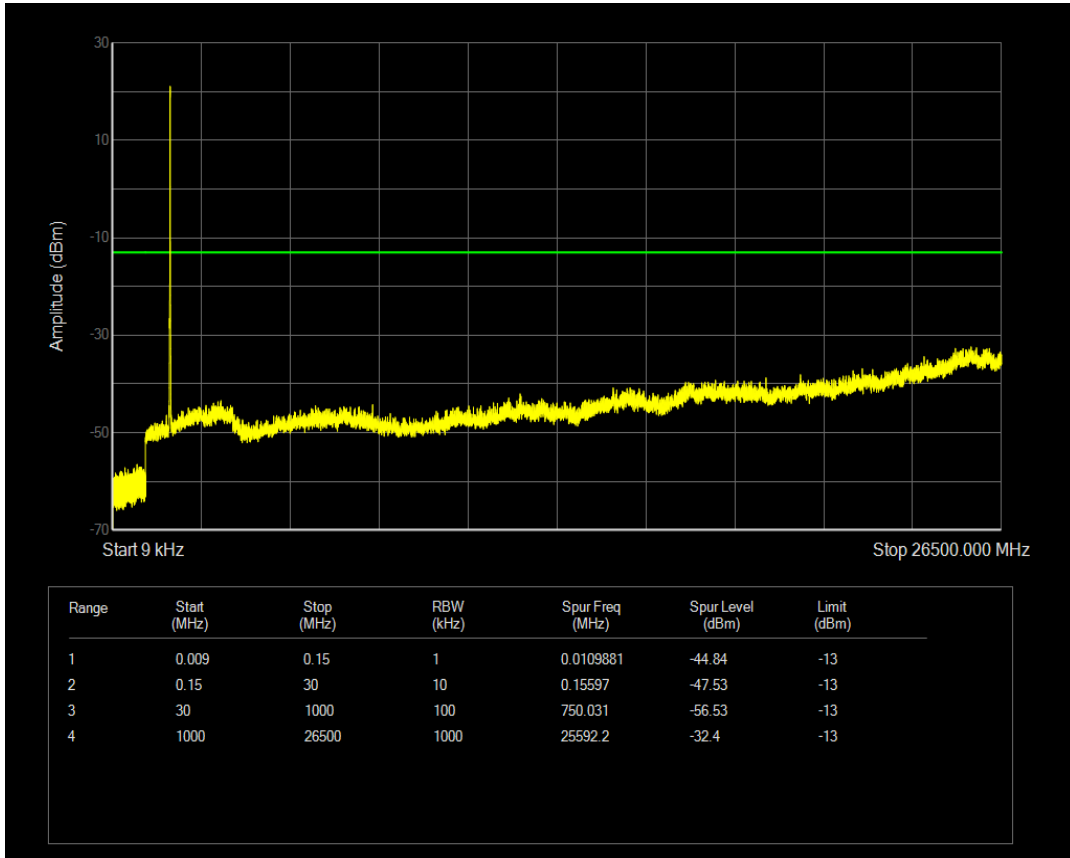

Band4 QPSK BW=10MHz Channel=20000 RB Size=1 Position=#0

Band4 QPSK BW=10MHz Channel=20000 RB Size=50 Position=#0

Band4 QAM16 BW=10MHz Channel=20000 RB Size=1 Position=#0

Band4 QAM16 BW=10MHz Channel=20000 RB Size=50 Position=#0

Band4 QPSK BW=10MHz Channel=20175 RB Size=1 Position=#0

Band4 QPSK BW=10MHz Channel=20175 RB Size=50 Position=#0

Band4 QAM16 BW=10MHz Channel=20175 RB Size=1 Position=#0

Band4 QAM16 BW=10MHz Channel=20175 RB Size=50 Position=#0

Band4 QPSK BW=10MHz Channel=20350 RB Size=1 Position=#0

Band4 QPSK BW=10MHz Channel=20350 RB Size=50 Position=#0

Band4 QAM16 BW=10MHz Channel=20350 RB Size=1 Position=#0

Band4 QAM16 BW=10MHz Channel=20350 RB Size=50 Position=#0