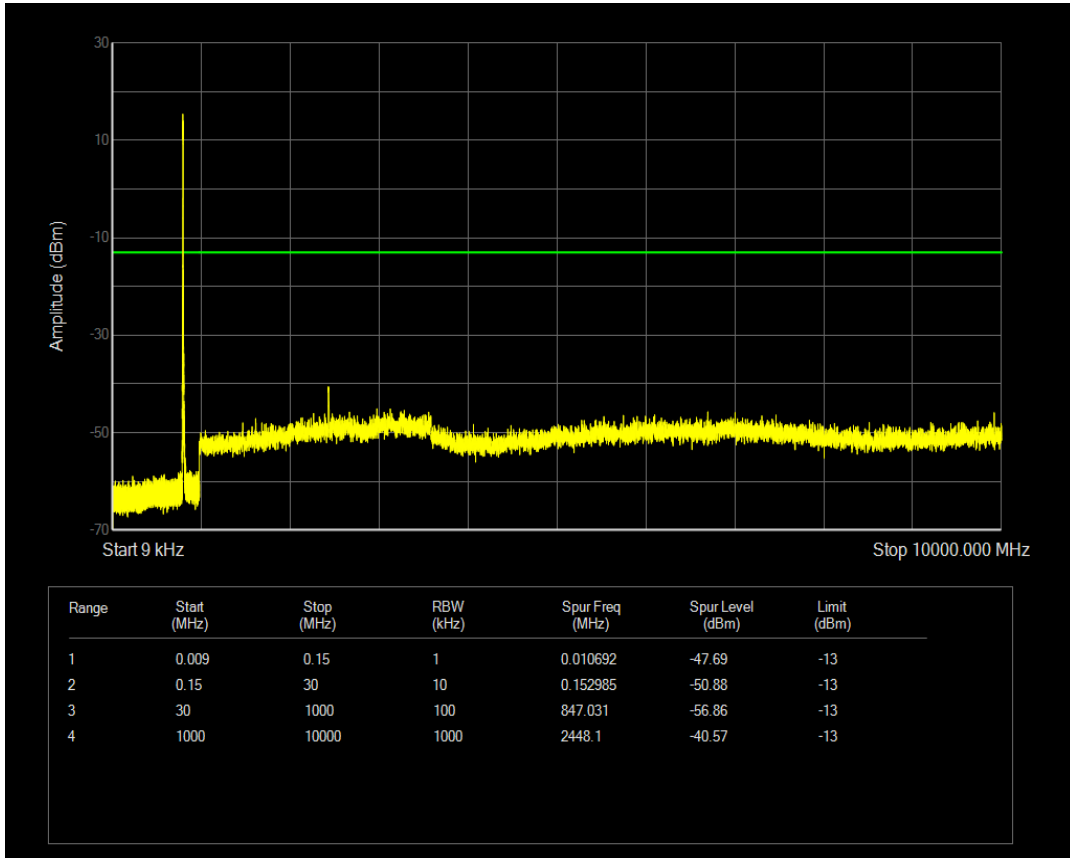

Band26(814-824) QPSK BW=5MHz Channel=26715 RB Size=1 Position=#0

Band26(814-824) QPSK BW=5MHz Channel=26715 RB Size=25 Position=#0

Band26(814-824) QAM16 BW=5MHz Channel=26715 RB Size=1 Position=#0

Band26(814-824) QAM16 BW=5MHz Channel=26715 RB Size=25 Position=#0

Band26(814-824) QPSK BW=5MHz Channel=26740 RB Size=1 Position=#0

Band26(814-824) QPSK BW=5MHz Channel=26740 RB Size=25 Position=#0

Band26(814-824) QAM16 BW=5MHz Channel=26740 RB Size=1 Position=#0

Band26(814-824) QAM16 BW=5MHz Channel=26740 RB Size=25 Position=#0