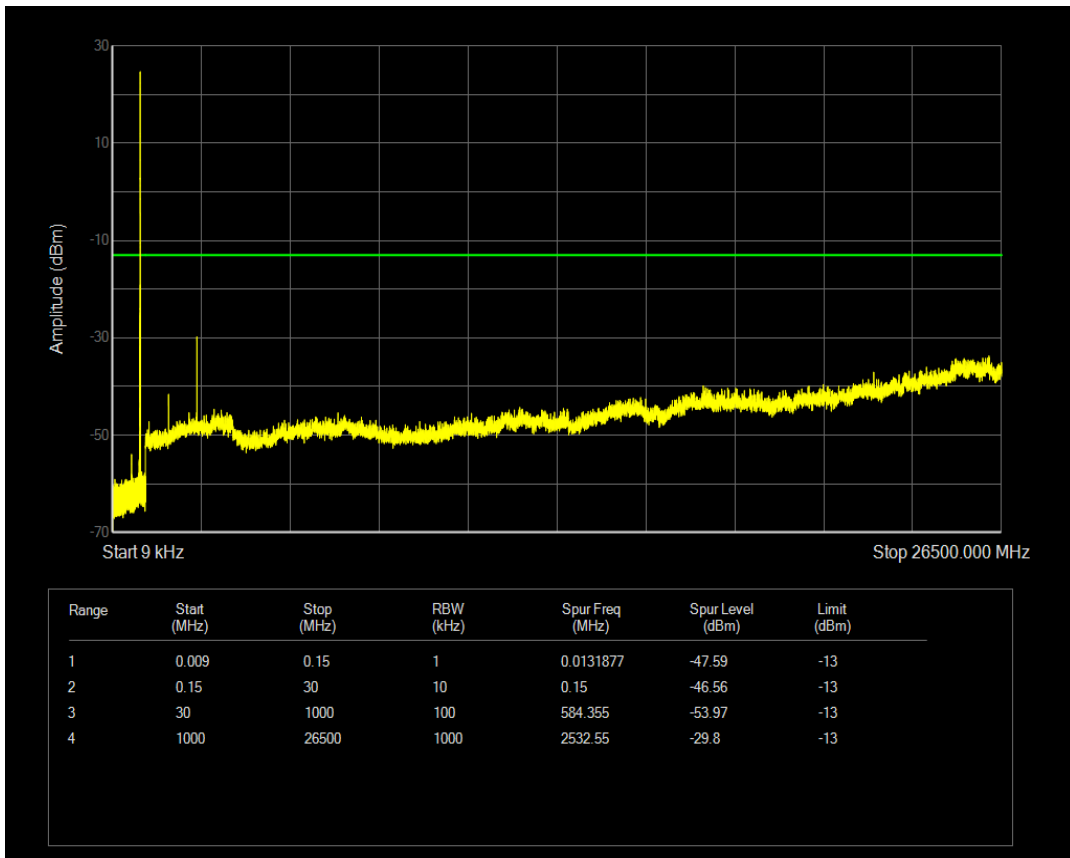

Band26(824-849) QPSK BW=5MHz Channel=27015 RB Size=1 Position=#0

Band26(824-849) QPSK BW=5MHz Channel=27015 RB Size=25 Position=#0