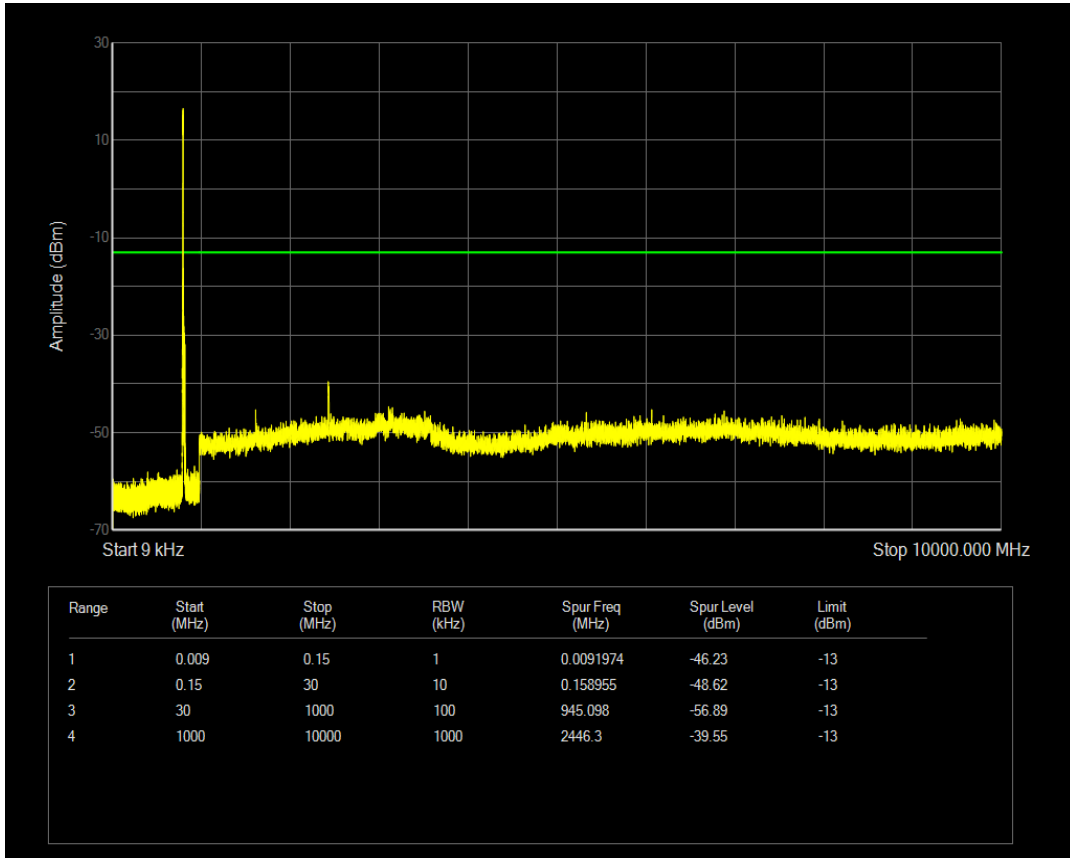

Band26(814-824) QPSK BW=3MHz Channel=26775 RB Size=1 Position=#0

Band26(814-824) QPSK BW=3MHz Channel=26775 RB Size=15 Position=#0

Band26(814-824) QAM16 BW=3MHz Channel=26775 RB Size=1 Position=#0

Band26(814-824) QAM16 BW=3MHz Channel=26775 RB Size=15 Position=#0

Band26(814-824) QPSK BW=5MHz Channel=26715 RB Size=1 Position=#0

Band26(814-824) QPSK BW=5MHz Channel=26715 RB Size=25 Position=#0

Band26(814-824) QAM16 BW=5MHz Channel=26715 RB Size=1 Position=#0

Band26(814-824) QAM16 BW=5MHz Channel=26715 RB Size=25 Position=#0