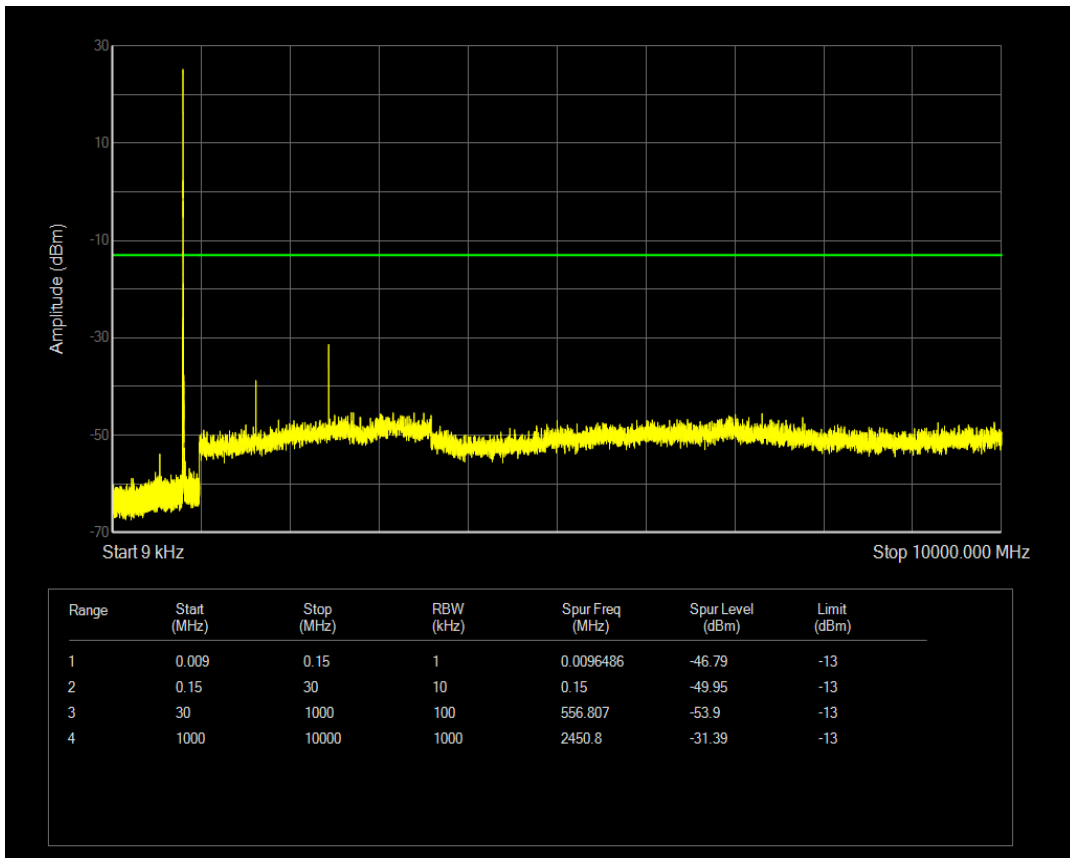

Band26(814-824) QAM16 BW=5MHz Channel=26740 RB Size=1 Position=#0

Band26(814-824) QAM16 BW=5MHz Channel=26740 RB Size=25 Position=#0