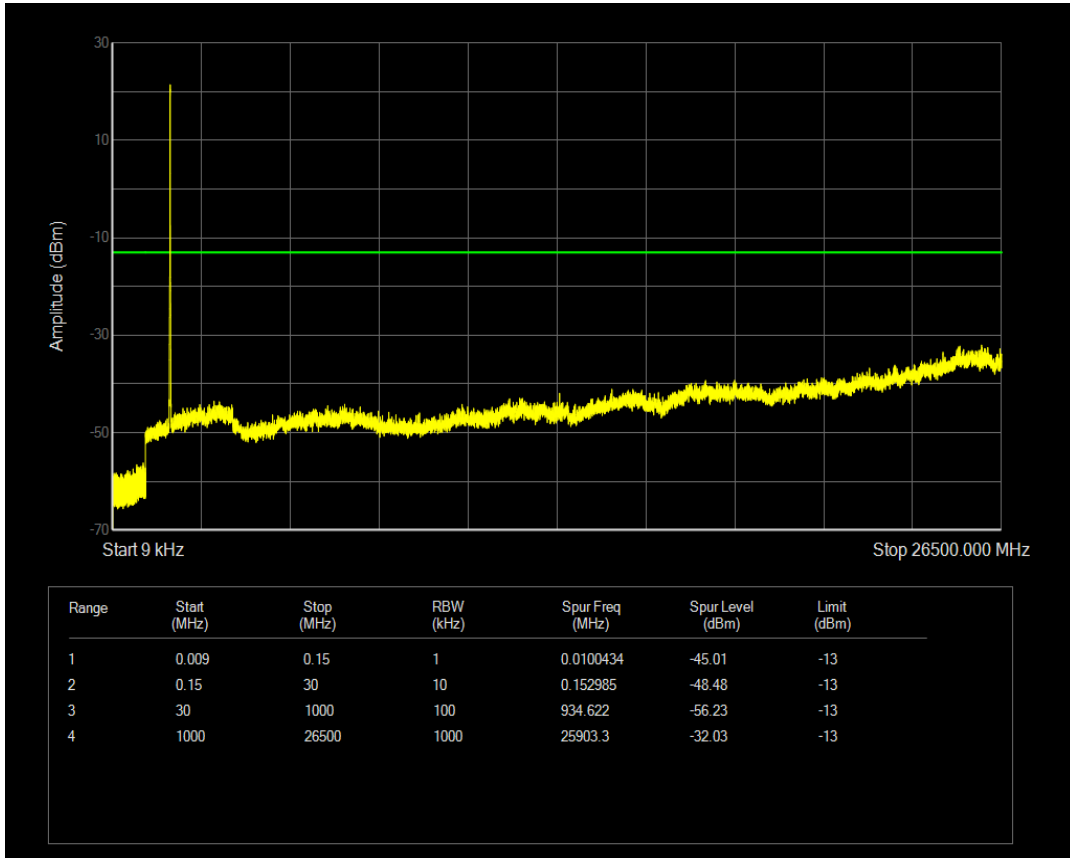

Band4 QPSK BW=10MHz Channel=20000 RB Size=1 Position=#0

Band4 QPSK BW=10MHz Channel=20000 RB Size=50 Position=#0

Band4 QAM16 BW=10MHz Channel=20000 RB Size=1 Position=#0

Band4 QAM16 BW=10MHz Channel=20000 RB Size=50 Position=#0

Band4 QPSK BW=10MHz Channel=20175 RB Size=1 Position=#0

Band4 QPSK BW=10MHz Channel=20175 RB Size=50 Position=#0

Band4 QAM16 BW=10MHz Channel=20175 RB Size=1 Position=#0

Band4 QAM16 BW=10MHz Channel=20175 RB Size=50 Position=#0