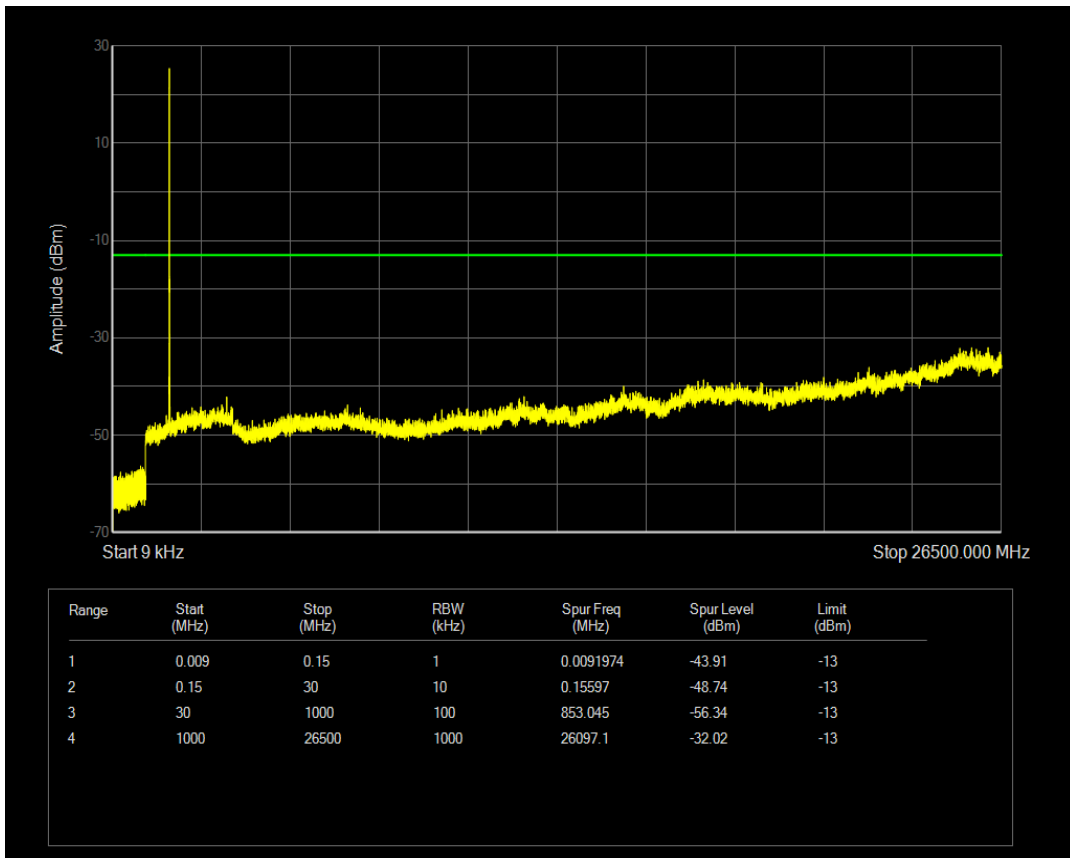

Band4 QPSK BW=3MHz Channel=20385 RB Size=1 Position=#0

Band4 QPSK BW=3MHz Channel=20385 RB Size=15 Position=#0

Band4 QAM16 BW=3MHz Channel=20385 RB Size=1 Position=#0

Band4 QAM16 BW=3MHz Channel=20385 RB Size=15 Position=#0

Band4 QPSK BW=5MHz Channel=19975 RB Size=1 Position=#0

Band4 QPSK BW=5MHz Channel=19975 RB Size=25 Position=#0

Band4 QAM16 BW=5MHz Channel=19975 RB Size=1 Position=#0

Band4 QAM16 BW=5MHz Channel=19975 RB Size=25 Position=#0