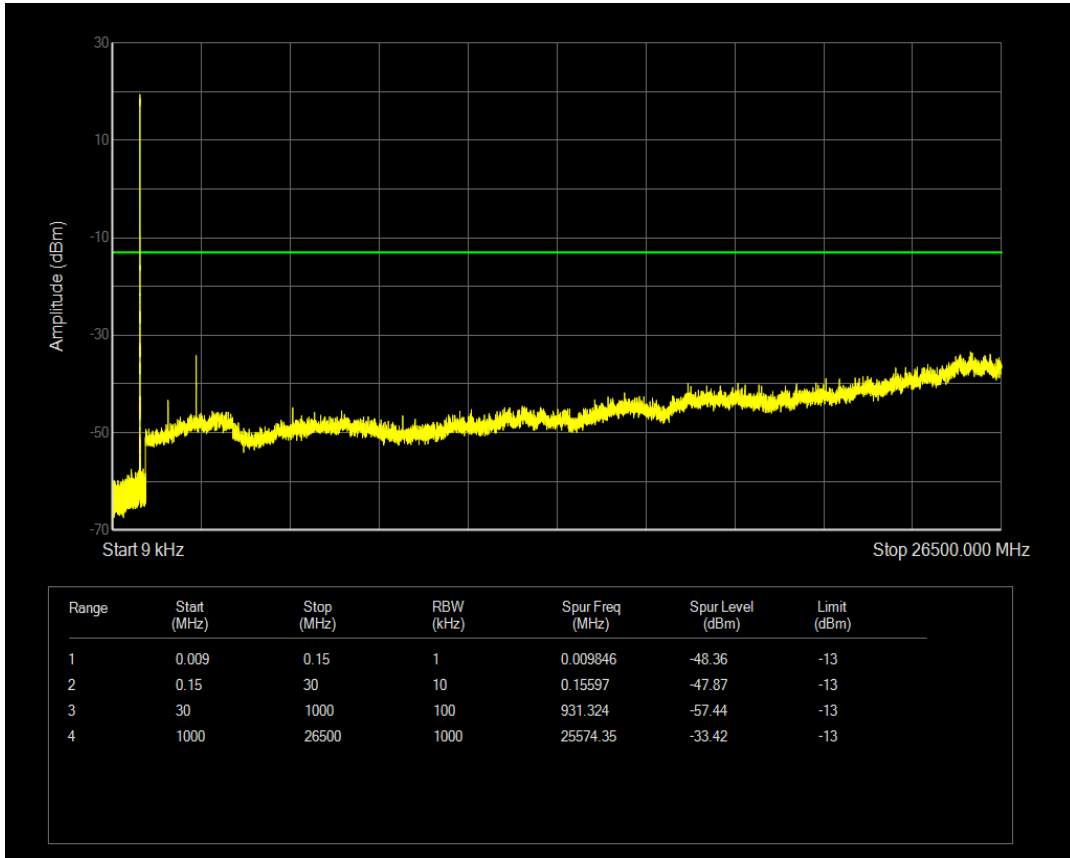

Band26(824-849) QPSK BW=1.4MHz Channel=26915 RB Size=1 Position=#0

Band26(824-849) QPSK BW=1.4MHz Channel=26915 RB Size=6 Position=#0

Band26(824-849) QAM16 BW=1.4MHz Channel=26915 RB Size=1 Position=#0

Band26(824-849) QAM16 BW=1.4MHz Channel=26915 RB Size=6 Position=#0

Band26(824-849) QPSK BW=1.4MHz Channel=27033 RB Size=1 Position=#0

Band26(824-849) QPSK BW=1.4MHz Channel=27033 RB Size=6 Position=#0

Band26(824-849) QAM16 BW=1.4MHz Channel=27033 RB Size=1 Position=#0

Band26(824-849) QAM16 BW=1.4MHz Channel=27033 RB Size=6 Position=#0