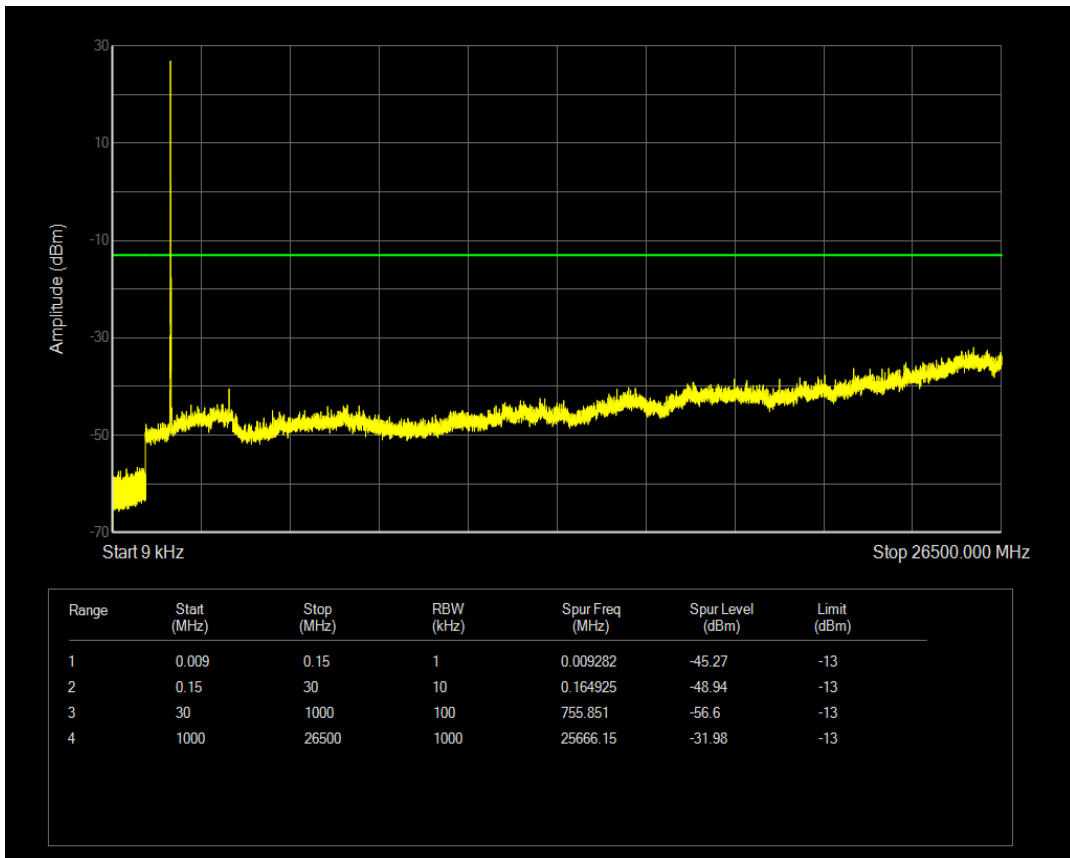

Band4 QPSK BW=10MHz Channel=20000 RB Size=1 Position=#0

Band4 QPSK BW=10MHz Channel=20000 RB Size=50 Position=#0

Band4 QAM16 BW=10MHz Channel=20000 RB Size=1 Position=#0

Band4 QAM16 BW=10MHz Channel=20000 RB Size=50 Position=#0

Band4 QPSK BW=10MHz Channel=20175 RB Size=1 Position=#0

Band4 QPSK BW=10MHz Channel=20175 RB Size=50 Position=#0

Band4 QAM16 BW=10MHz Channel=20175 RB Size=1 Position=#0

Band4 QAM16 BW=10MHz Channel=20175 RB Size=50 Position=#0

Band4 QPSK BW=10MHz Channel=20350 RB Size=1 Position=#0

Band4 QPSK BW=10MHz Channel=20350 RB Size=50 Position=#0

Band4 QAM16 BW=10MHz Channel=20350 RB Size=1 Position=#0

Band4 QAM16 BW=10MHz Channel=20350 RB Size=50 Position=#0