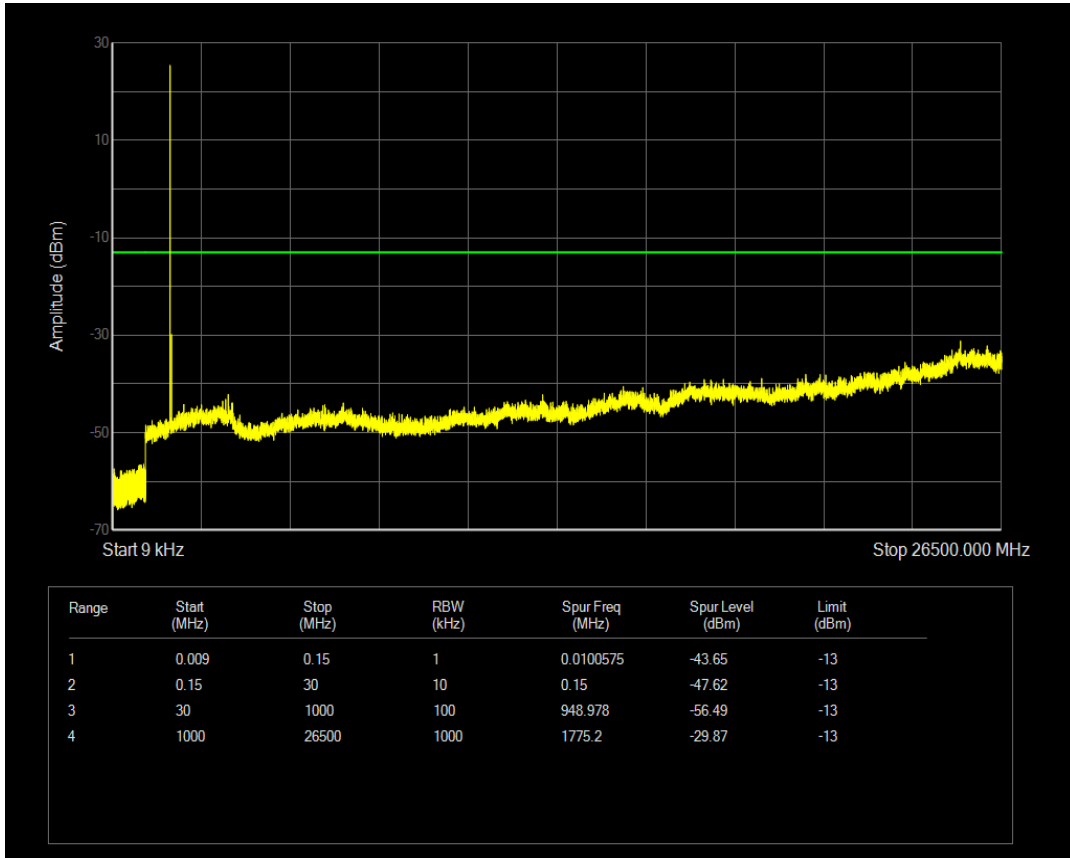

Band4 QPSK BW=1.4MHz Channel=20175 RB Size=1 Position=#0

Band4 QPSK BW=1.4MHz Channel=20175 RB Size=6 Position=#0

Band4 QAM16 BW=1.4MHz Channel=20175 RB Size=1 Position=#0

Band4 QAM16 BW=1.4MHz Channel=20175 RB Size=6 Position=#0

Band4 QPSK BW=1.4MHz Channel=20393 RB Size=1 Position=#0

Band4 QPSK BW=1.4MHz Channel=20393 RB Size=6 Position=#0

Band4 QAM16 BW=1.4MHz Channel=20393 RB Size=1 Position=#0

Band4 QAM16 BW=1.4MHz Channel=20393 RB Size=6 Position=#0