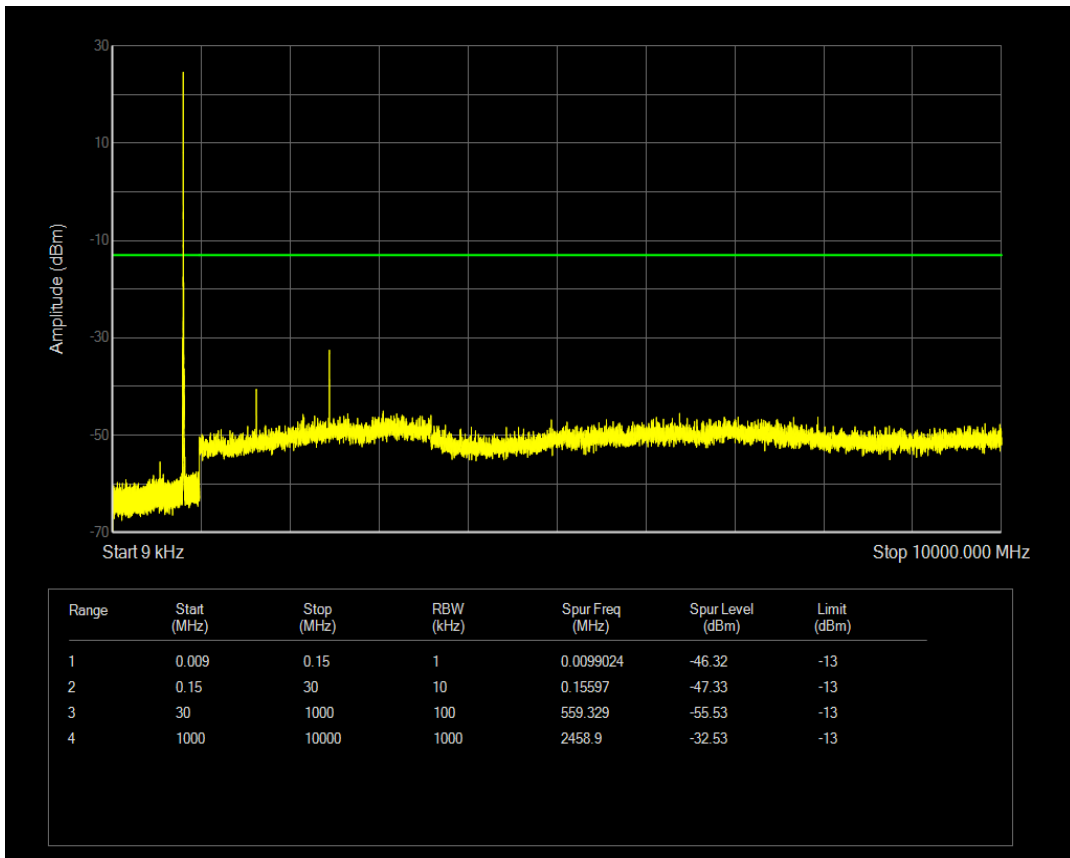

Band26(814-824) QAM16 BW=5MHz Channel=26765 RB Size=1 Position=#0

Band26(814-824) QAM16 BW=5MHz Channel=26765 RB Size=25 Position=#0