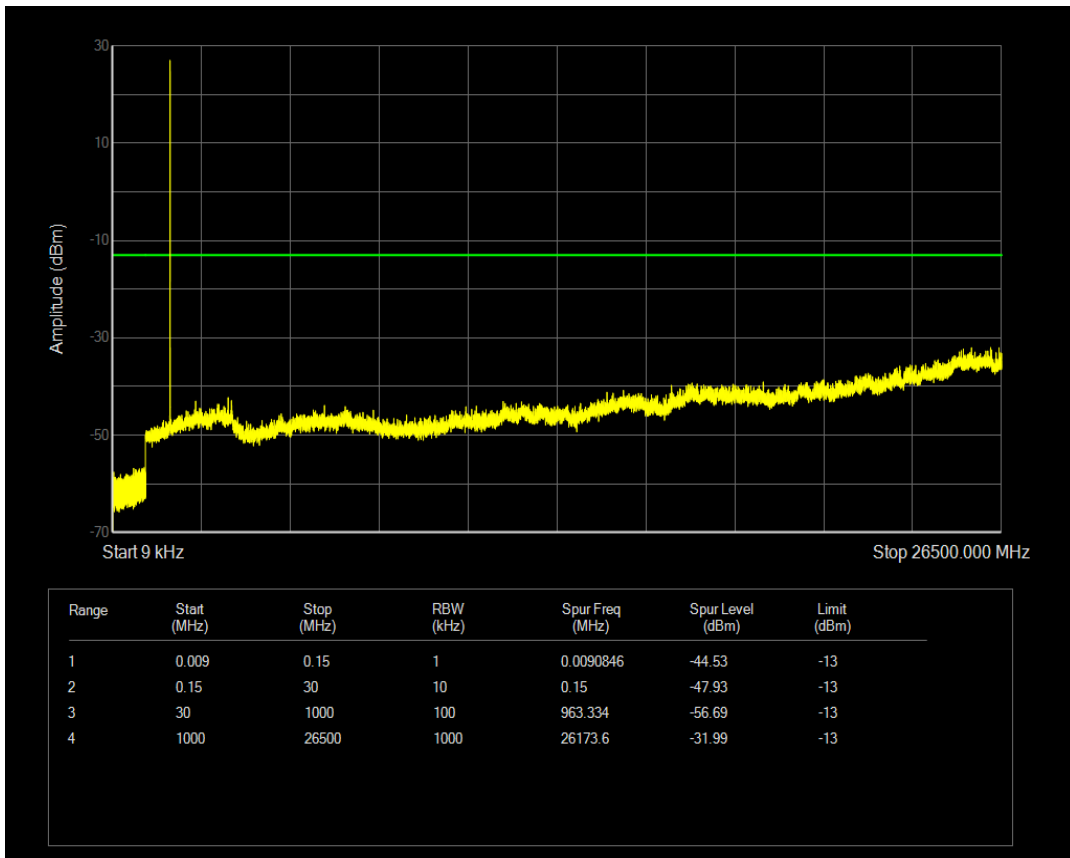

Band4 QPSK BW=1.4MHz Channel=19957 RB Size=1 Position=#0

Band4 QPSK BW=1.4MHz Channel=19957 RB Size=6 Position=#0

Band4 QAM16 BW=1.4MHz Channel=19957 RB Size=1 Position=#0

Band4 QAM16 BW=1.4MHz Channel=19957 RB Size=6 Position=#0

Band4 QPSK BW=1.4MHz Channel=20175 RB Size=1 Position=#0

Band4 QPSK BW=1.4MHz Channel=20175 RB Size=6 Position=#0

Band4 QAM16 BW=1.4MHz Channel=20175 RB Size=1 Position=#0

Band4 QAM16 BW=1.4MHz Channel=20175 RB Size=6 Position=#0