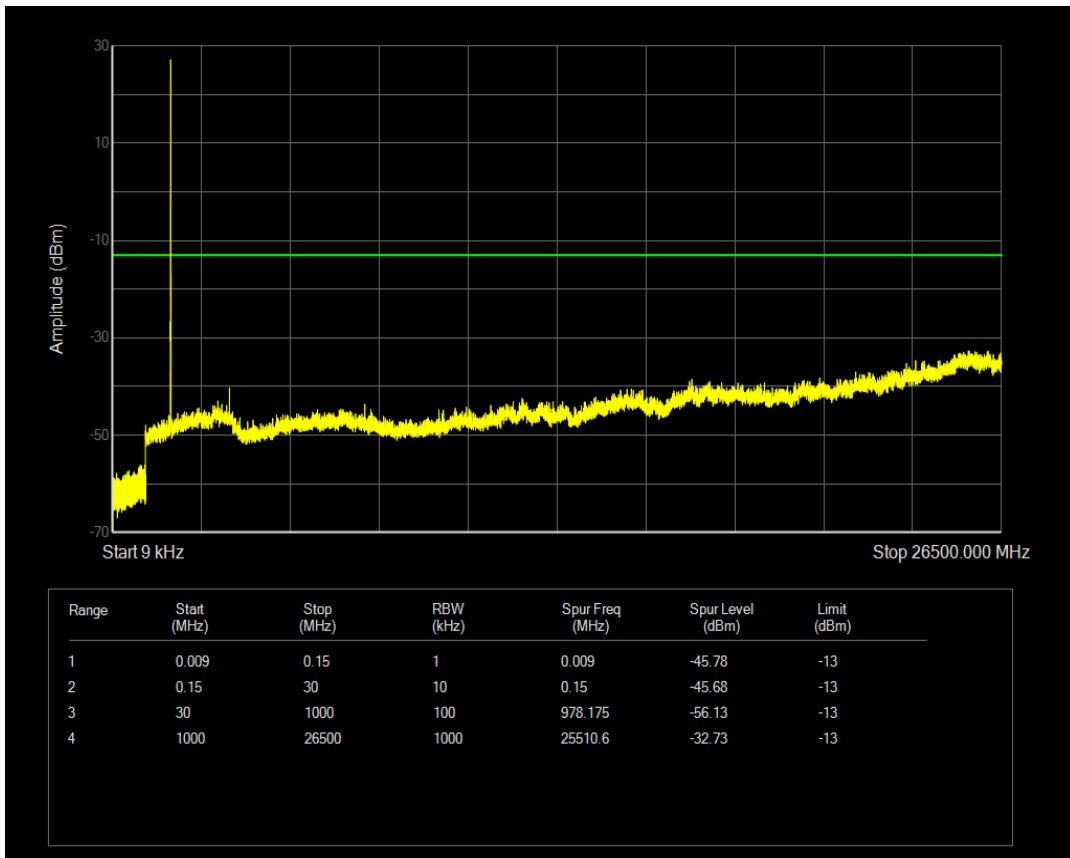

Band4 QPSK BW=5MHz Channel=20375 RB Size=1 Position=#0

Band4 QPSK BW=5MHz Channel=20375 RB Size=25 Position=#0