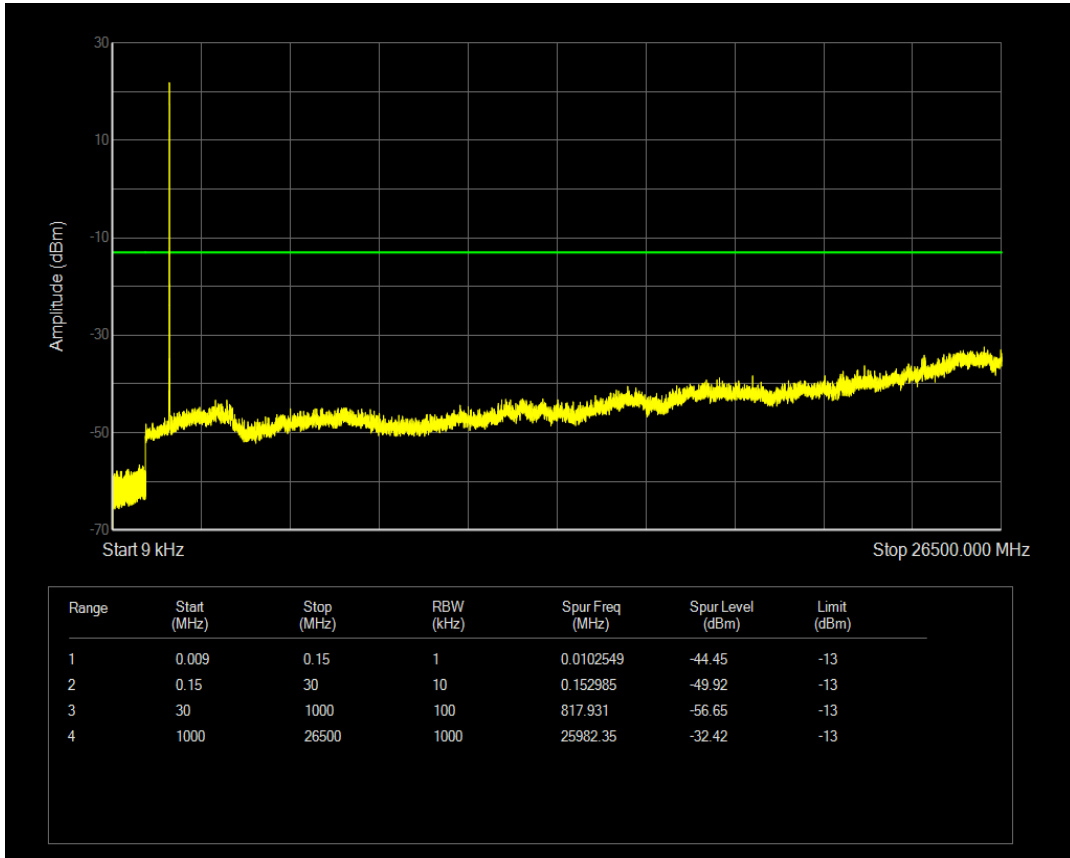

Band4 QPSK BW=3MHz Channel=20385 RB Size=1 Position=#0

Band4 QPSK BW=3MHz Channel=20385 RB Size=15 Position=#0

Band4 QAM16 BW=3MHz Channel=20385 RB Size=1 Position=#0

Band4 QAM16 BW=3MHz Channel=20385 RB Size=15 Position=#0

Band4 QPSK BW=5MHz Channel=19975 RB Size=1 Position=#0

Band4 QPSK BW=5MHz Channel=19975 RB Size=25 Position=#0

Band4 QAM16 BW=5MHz Channel=19975 RB Size=1 Position=#0

Band4 QAM16 BW=5MHz Channel=19975 RB Size=25 Position=#0