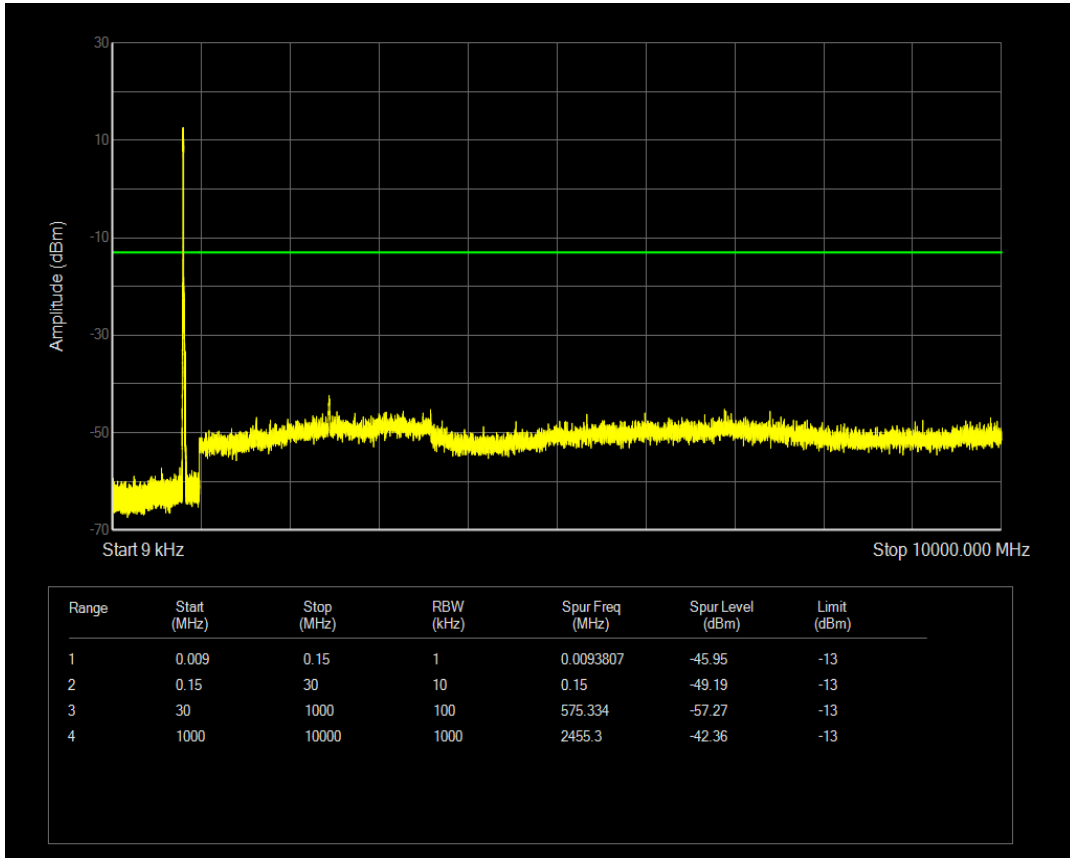

Band26(814-824) QPSK BW=10MHz Channel=26740 RB Size=1 Position=#0

Band26(814-824) QPSK BW=10MHz Channel=26740 RB Size=50 Position=#0

Band26(814-824) QAM16 BW=10MHz Channel=26740 RB Size=1 Position=#0

Band26(814-824) QAM16 BW=10MHz Channel=26740 RB Size=50 Position=#0

Band26(824-849) QPSK BW=1.4MHz Channel=26797 RB Size=1 Position=#0

Band26(824-849) QPSK BW=1.4MHz Channel=26797 RB Size=6 Position=#0

Band26(824-849) QAM16 BW=1.4MHz Channel=26797 RB Size=1 Position=#0

Band26(824-849) QAM16 BW=1.4MHz Channel=26797 RB Size=6 Position=#0