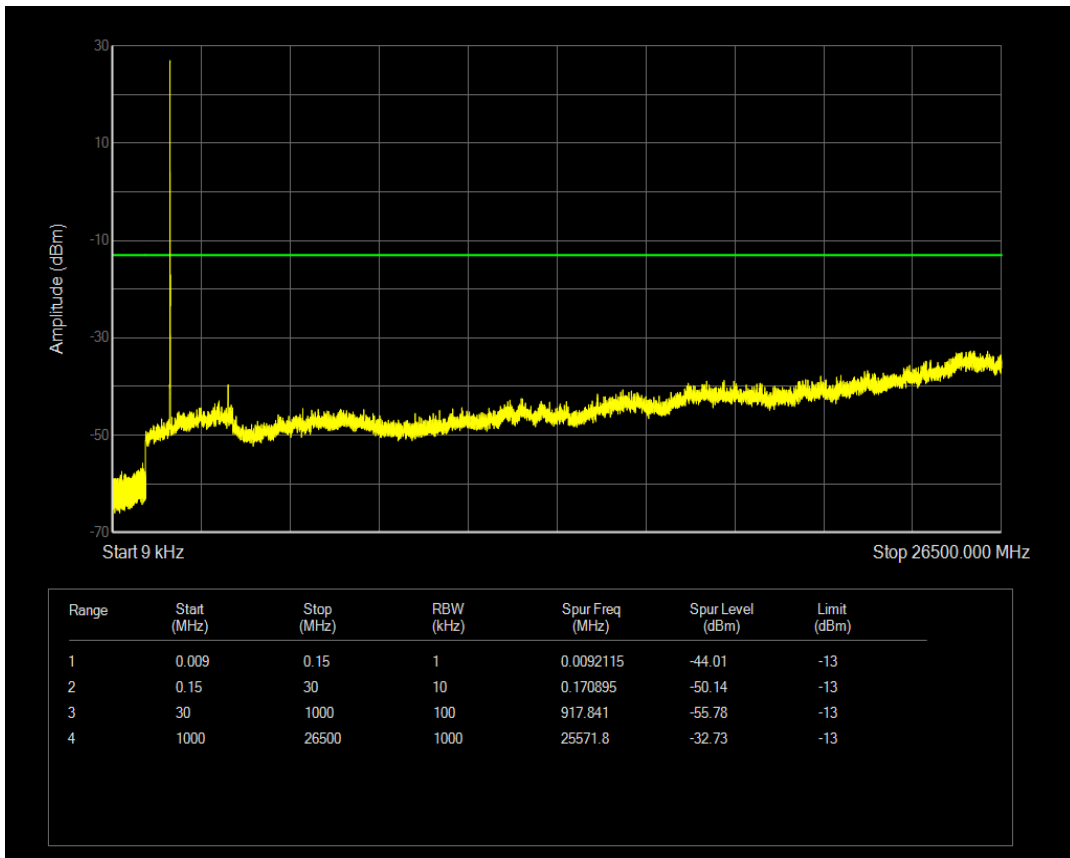

Band4 QPSK BW=5MHz Channel=19975 RB Size=1 Position=#0

Band4 QPSK BW=5MHz Channel=19975 RB Size=25 Position=#0

Band4 QAM16 BW=5MHz Channel=19975 RB Size=1 Position=#0

Band4 QAM16 BW=5MHz Channel=19975 RB Size=25 Position=#0

Band4 QPSK BW=5MHz Channel=20175 RB Size=1 Position=#0

Band4 QPSK BW=5MHz Channel=20175 RB Size=25 Position=#0

Band4 QAM16 BW=5MHz Channel=20175 RB Size=1 Position=#0

Band4 QAM16 BW=5MHz Channel=20175 RB Size=25 Position=#0