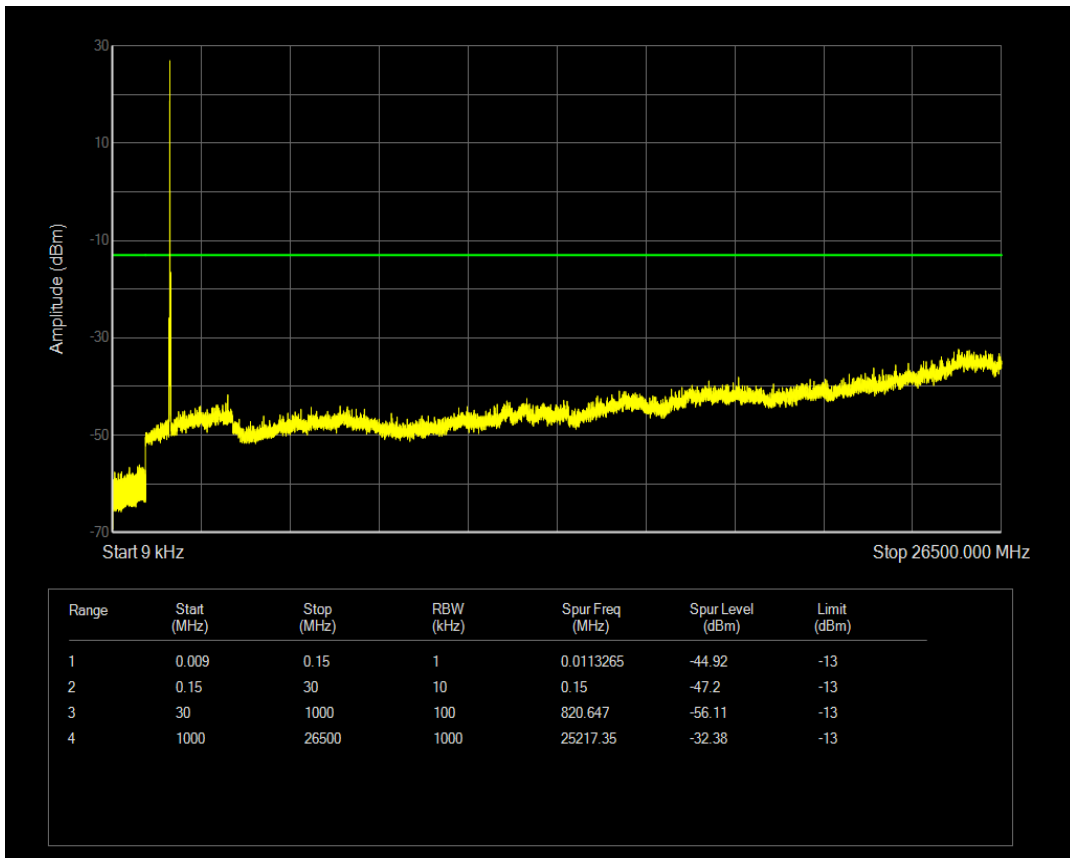

Band4 QAM16 BW=15MHz Channel=20175 RB Size=1 Position=#0

Band4 QAM16 BW=15MHz Channel=20175 RB Size=75 Position=#0