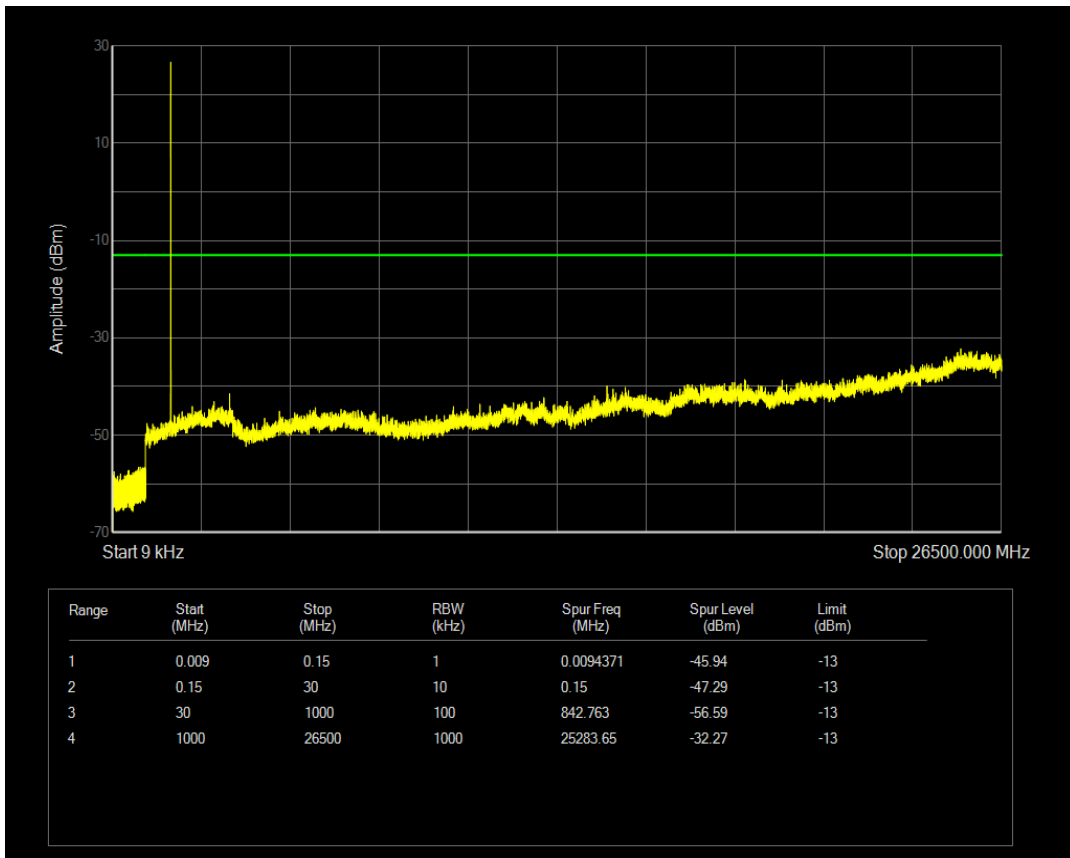

Band4 QAM16 BW=1.4MHz Channel=20393 RB Size=1 Position=#0

Band4 QAM16 BW=1.4MHz Channel=20393 RB Size=6 Position=#0