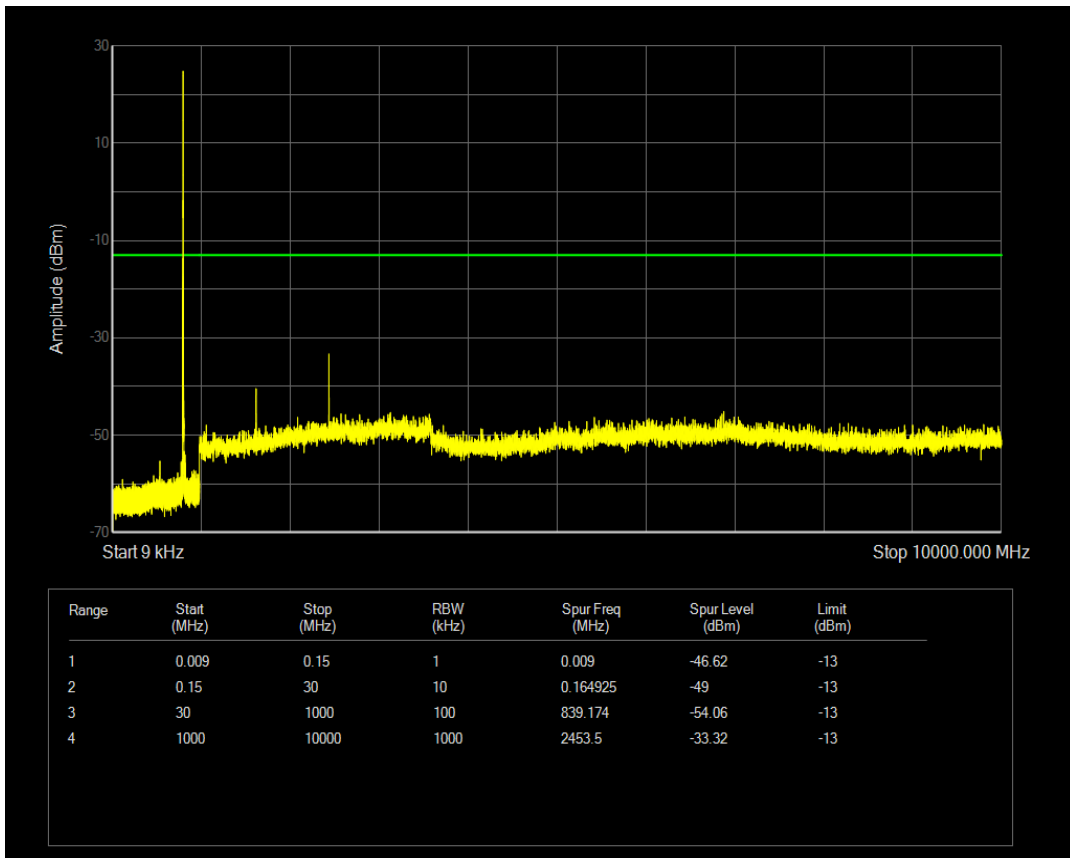

Band26(814-824) QAM16 BW=3MHz Channel=26740 RB Size=1 Position=#0

Band26(814-824) QAM16 BW=3MHz Channel=26740 RB Size=15 Position=#0