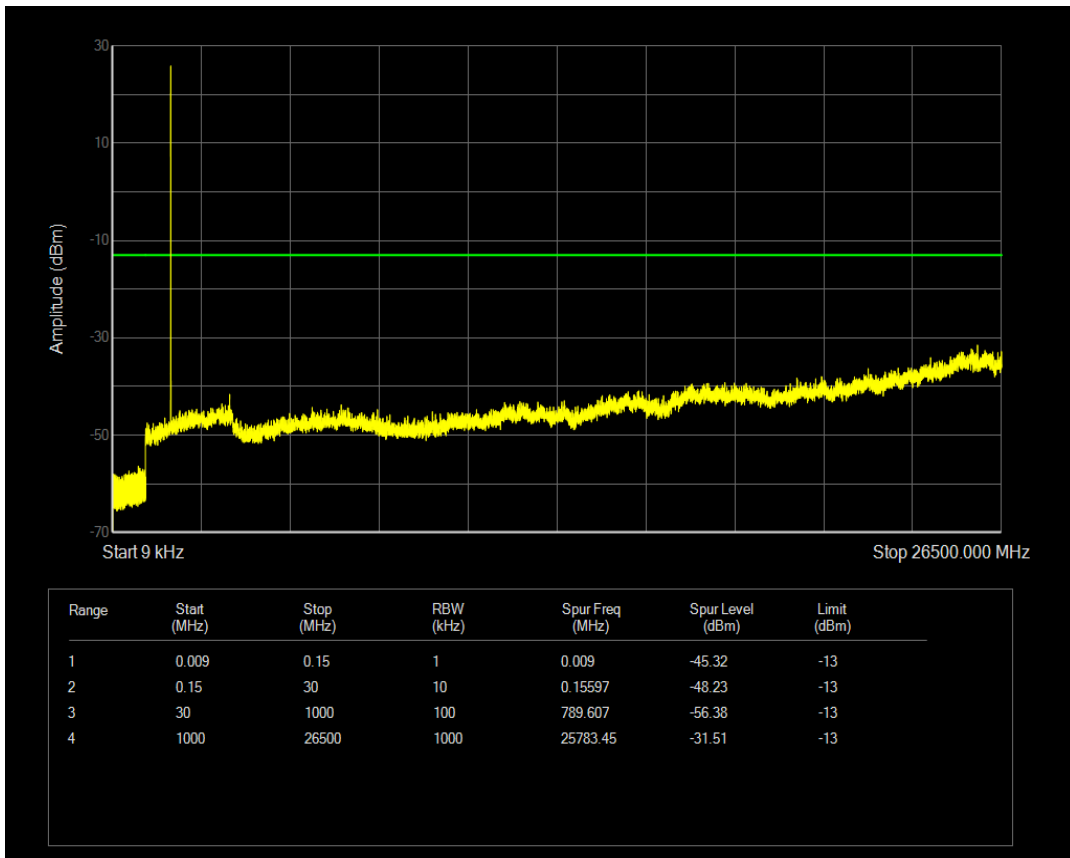

Band4 QPSK BW=1.4MHz Channel=20393 RB Size=1 Position=#0

Band4 QPSK BW=1.4MHz Channel=20393 RB Size=6 Position=#0