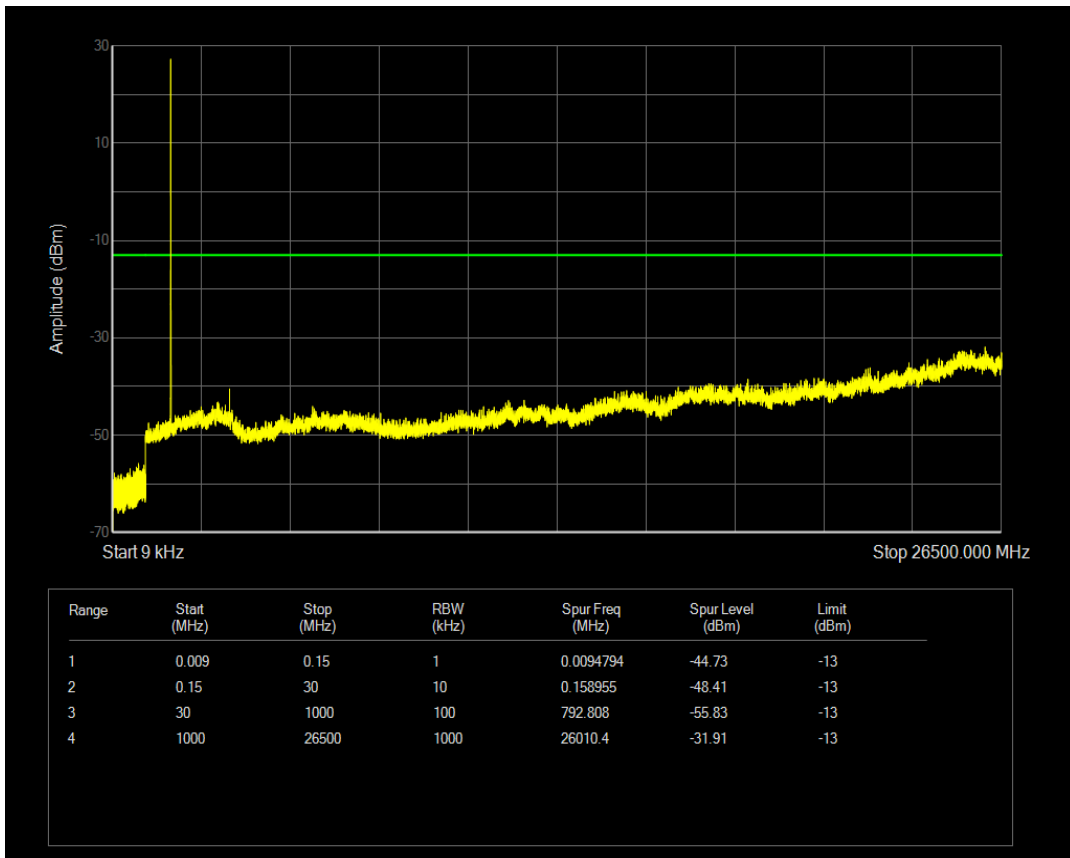

Band4 QAM16 BW=3MHz Channel=20385 RB Size=1 Position=#0

Band4 QAM16 BW=3MHz Channel=20385 RB Size=15 Position=#0