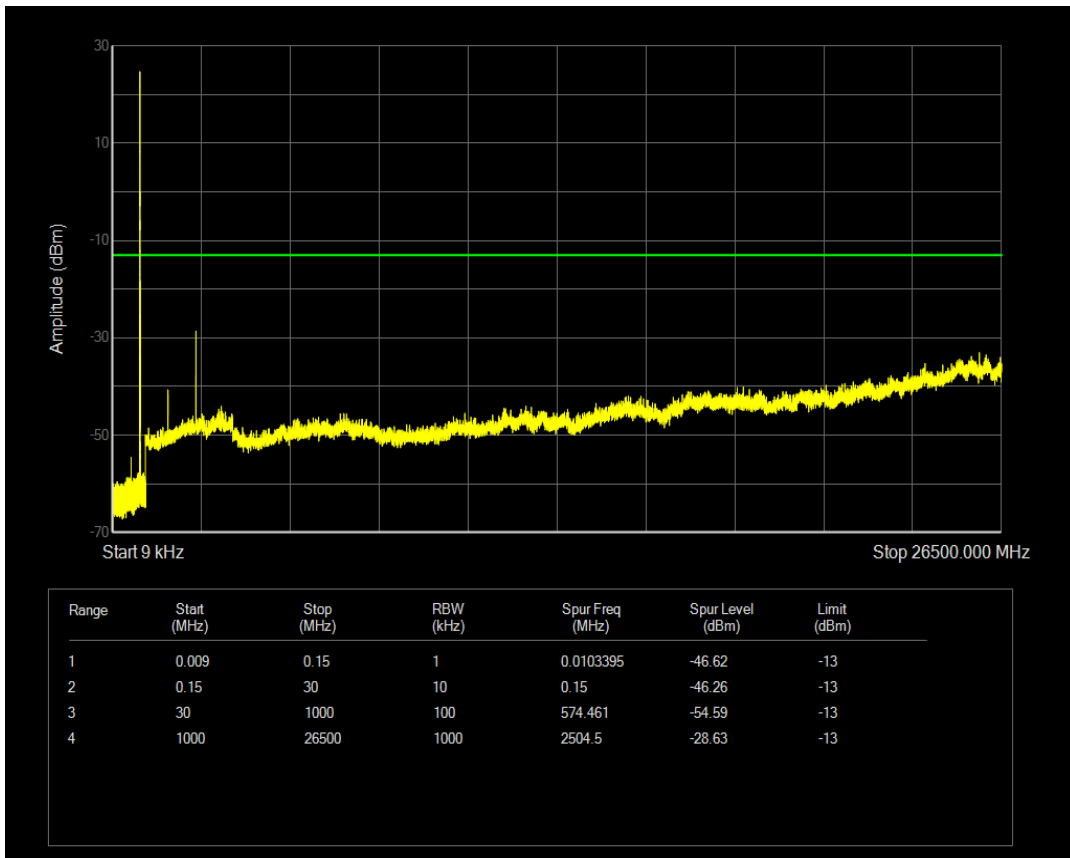

Band26(824-849) QAM16 BW=5MHz Channel=26915 RB Size=1 Position=#0

Band26(824-849) QAM16 BW=5MHz Channel=26915 RB Size=25 Position=#0