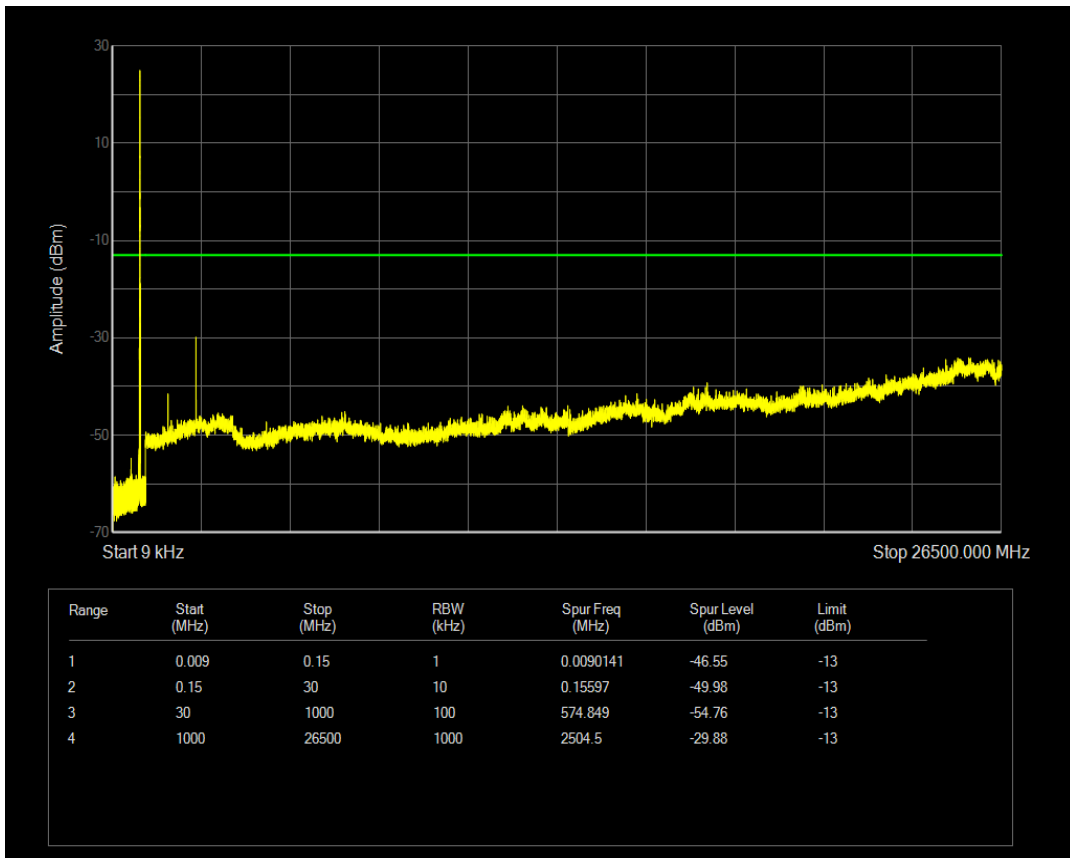

Band26(824-849) QPSK BW=15MHz Channel=26965 RB Size=1 Position=#0

Band26(824-849) QPSK BW=15MHz Channel=26965 RB Size=75 Position=#0