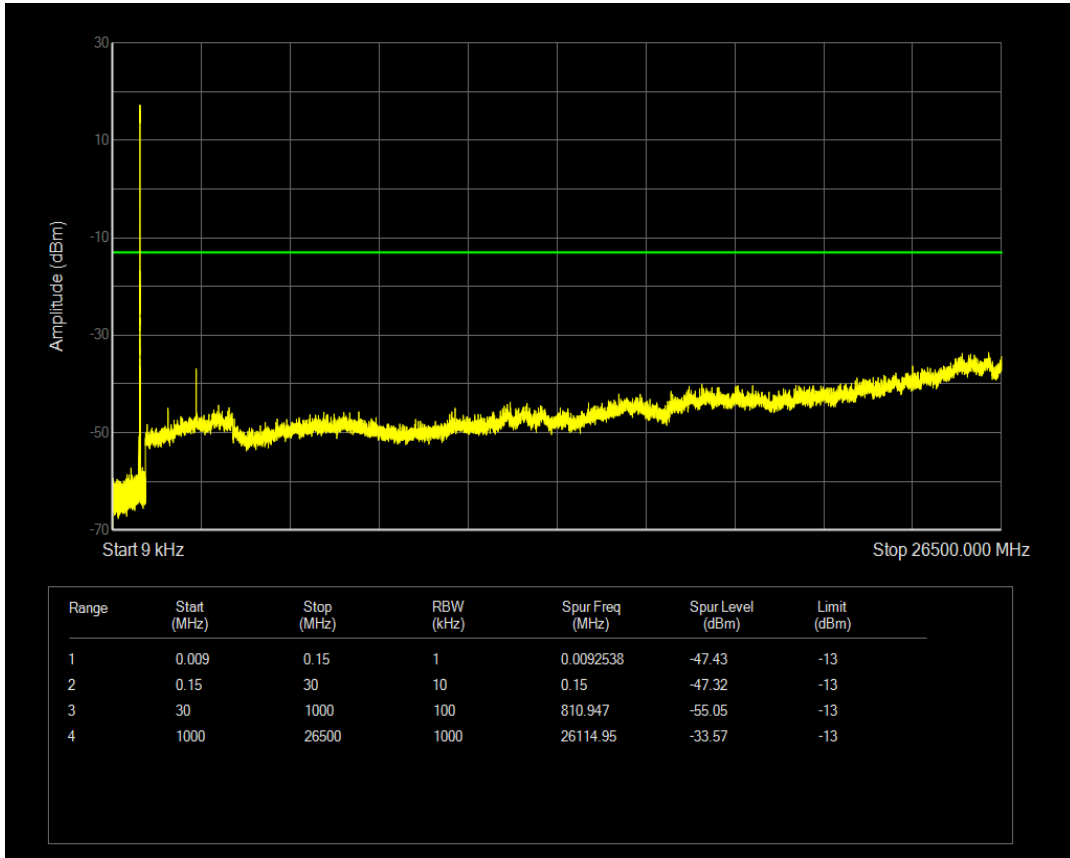

Band26(824-849) QPSK BW=3MHz Channel=26915 RB Size=15 Position=#0

Band26(824-849) QAM16 BW=3MHz Channel=26915 RB Size=1 Position=#0