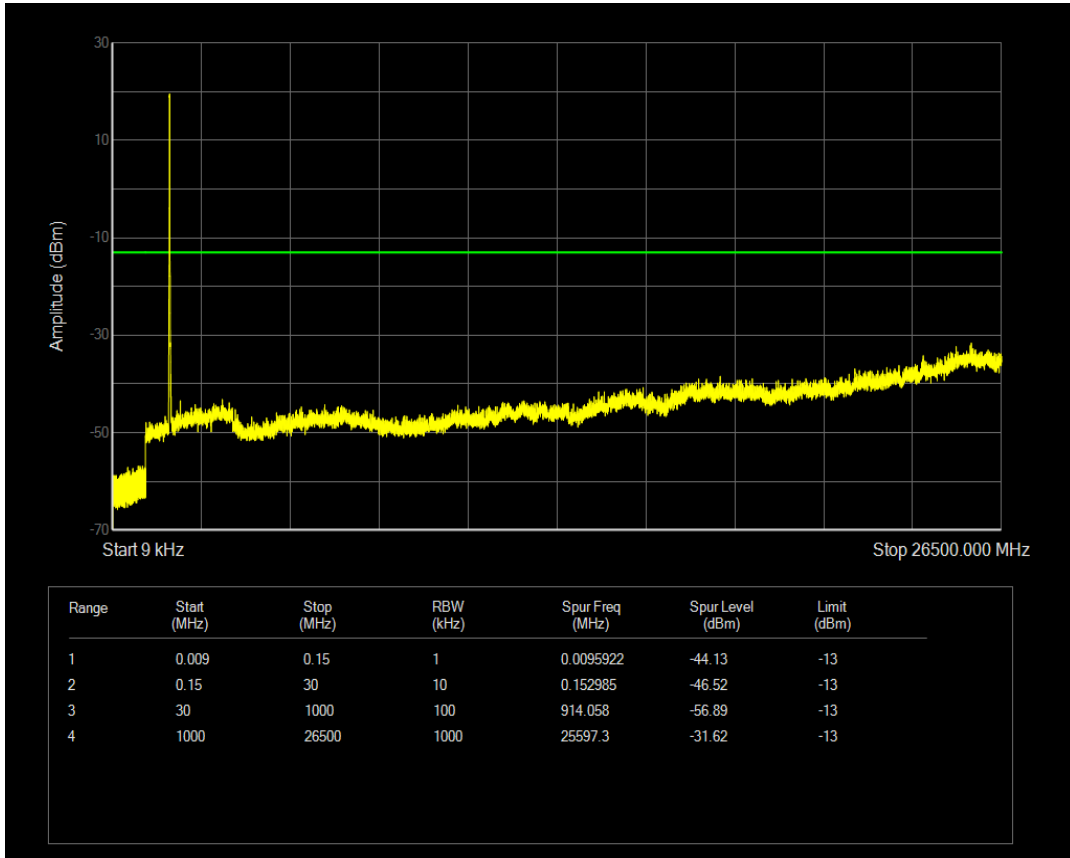

Band4 QPSK BW=10MHz Channel=20175 RB Size=1 Position=#0

Band4 QPSK BW=10MHz Channel=20175 RB Size=50 Position=#0

Band4 QAM16 BW=10MHz Channel=20175 RB Size=1 Position=#0

Band4 QAM16 BW=10MHz Channel=20175 RB Size=50 Position=#0

Band4 QPSK BW=10MHz Channel=20350 RB Size=1 Position=#0

Band4 QPSK BW=10MHz Channel=20350 RB Size=50 Position=#0

Band4 QAM16 BW=10MHz Channel=20350 RB Size=1 Position=#0

Band4 QAM16 BW=10MHz Channel=20350 RB Size=50 Position=#0

Band4 QPSK BW=15MHz Channel=20025 RB Size=1 Position=#0

Band4 QPSK BW=15MHz Channel=20025 RB Size=75 Position=#0

Band4 QAM16 BW=15MHz Channel=20025 RB Size=1 Position=#0

Band4 QAM16 BW=15MHz Channel=20025 RB Size=75 Position=#0