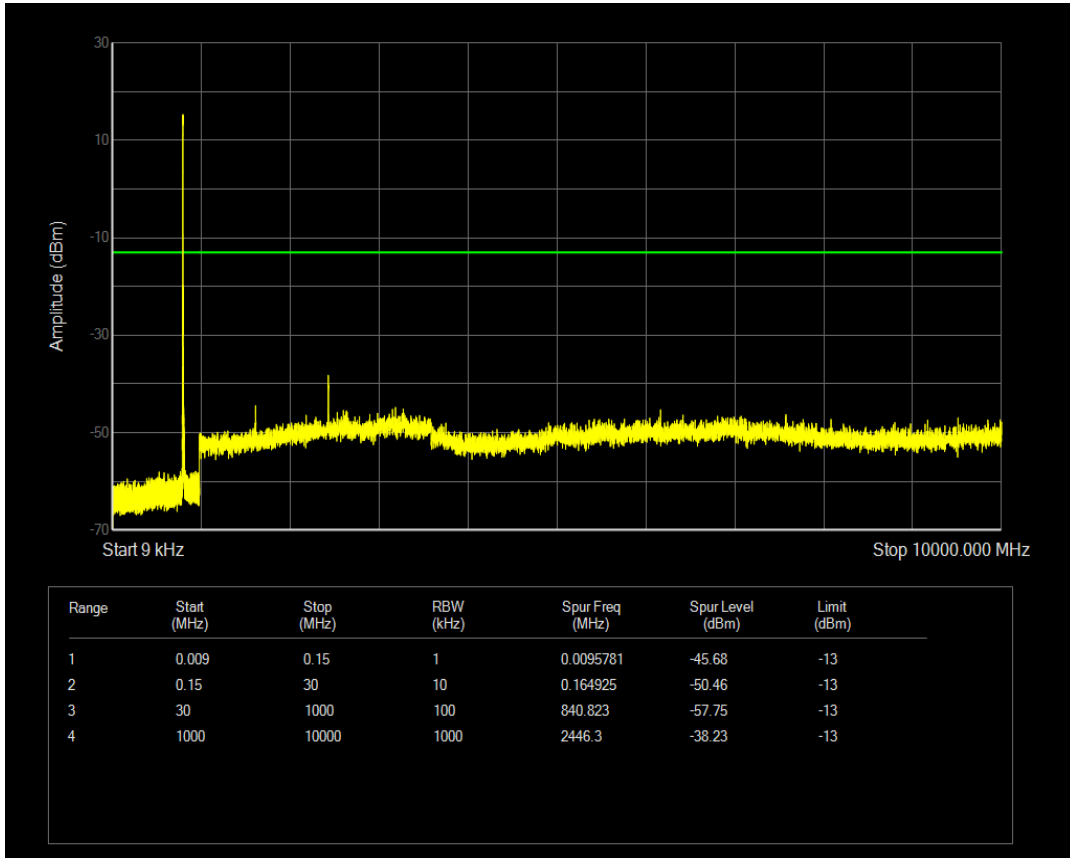

Band26(814-824) QPSK BW=3MHz Channel=26705 RB Size=1 Position=#0

Band26(814-824) QPSK BW=3MHz Channel=26705 RB Size=15 Position=#0

Band26(814-824) QAM16 BW=3MHz Channel=26705 RB Size=1 Position=#0

Band26(814-824) QAM16 BW=3MHz Channel=26705 RB Size=15 Position=#0