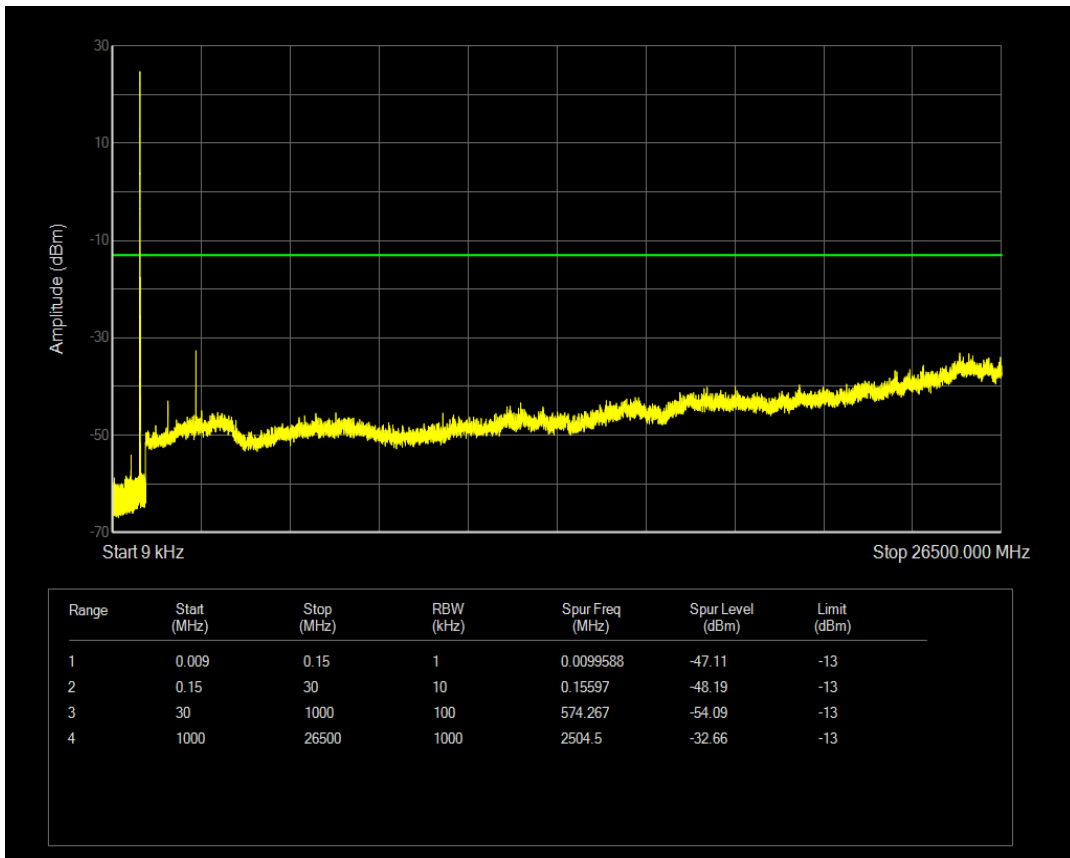

Band26(824-849) QPSK BW=5MHz Channel=26815 RB Size=1 Position=#0

Band26(824-849) QPSK BW=5MHz Channel=26815 RB Size=25 Position=#0

Band26(824-849) QAM16 BW=5MHz Channel=26815 RB Size=1 Position=#0

Band26(824-849) QAM16 BW=5MHz Channel=26815 RB Size=25 Position=#0

Band26(824-849) QPSK BW=5MHz Channel=26915 RB Size=1 Position=#0

Band26(824-849) QPSK BW=5MHz Channel=26915 RB Size=25 Position=#0

Band26(824-849) QAM16 BW=5MHz Channel=26915 RB Size=1 Position=#0

Band26(824-849) QAM16 BW=5MHz Channel=26915 RB Size=25 Position=#0