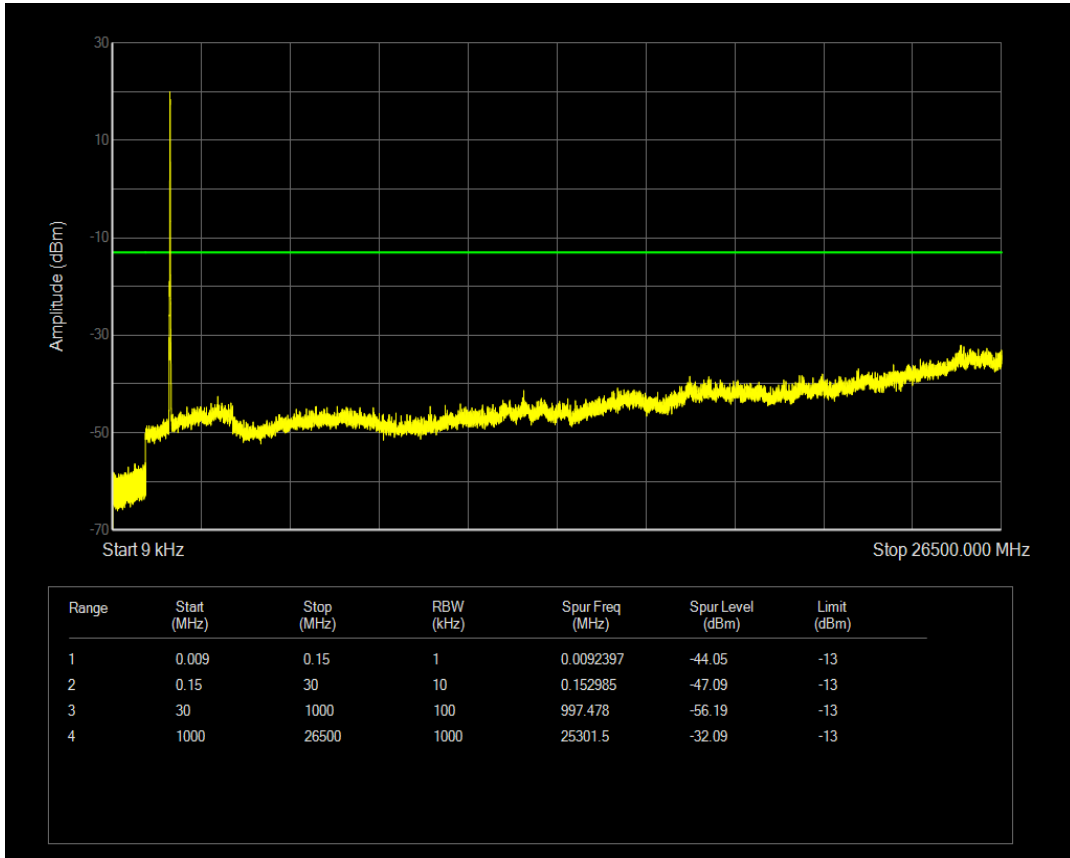

Band4 QPSK BW=15MHz Channel=20025 RB Size=1 Position=#0

Band4 QPSK BW=15MHz Channel=20025 RB Size=75 Position=#0

Band4 QAM16 BW=15MHz Channel=20025 RB Size=1 Position=#0

Band4 QAM16 BW=15MHz Channel=20025 RB Size=75 Position=#0

Band4 QPSK BW=15MHz Channel=20175 RB Size=1 Position=#0

Band4 QPSK BW=15MHz Channel=20175 RB Size=75 Position=#0

Band4 QAM16 BW=15MHz Channel=20175 RB Size=1 Position=#0

Band4 QAM16 BW=15MHz Channel=20175 RB Size=75 Position=#0

Band4 QPSK BW=15MHz Channel=20325 RB Size=1 Position=#0

Band4 QPSK BW=15MHz Channel=20325 RB Size=75 Position=#0