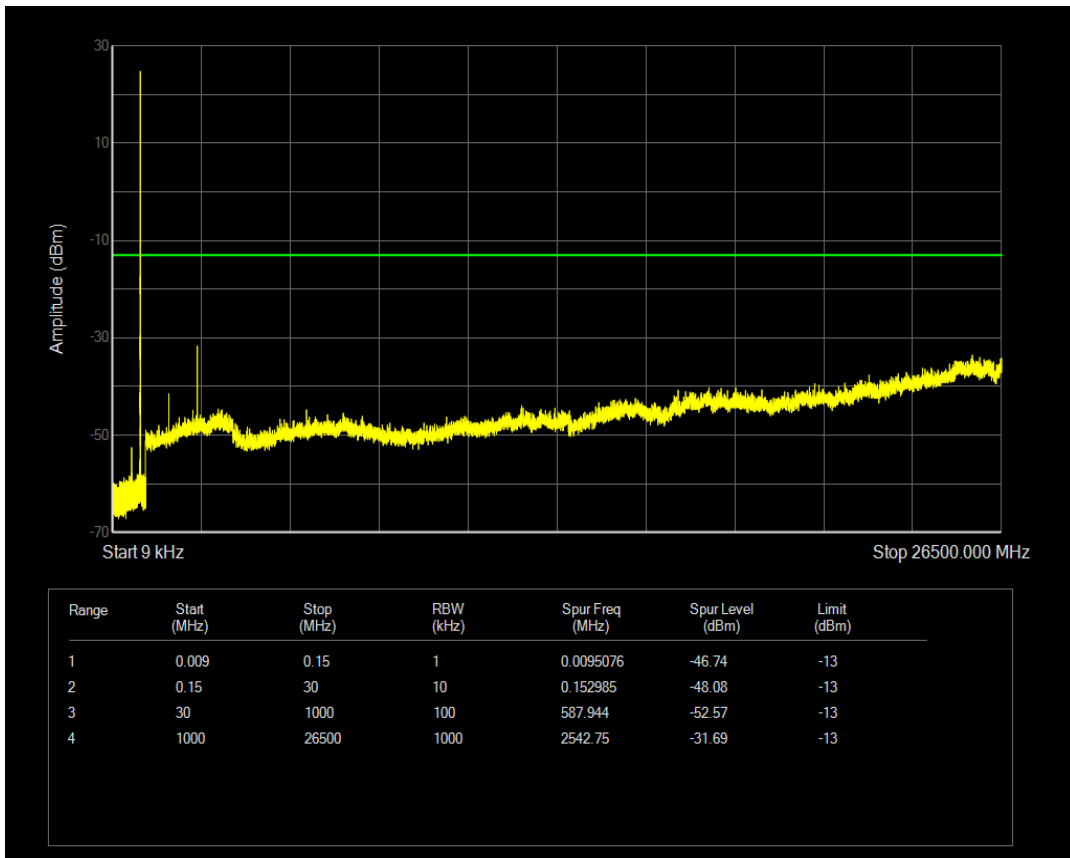

Band26(824-849) QPSK BW=1.4MHz Channel=26915 RB Size=1 Position=#0

Band26(824-849) QPSK BW=1.4MHz Channel=26915 RB Size=6 Position=#0

Band26(824-849) QAM16 BW=1.4MHz Channel=26915 RB Size=1 Position=#0

Band26(824-849) QAM16 BW=1.4MHz Channel=26915 RB Size=6 Position=#0

Band26(824-849) QPSK BW=1.4MHz Channel=27033 RB Size=1 Position=#0

Band26(824-849) QPSK BW=1.4MHz Channel=27033 RB Size=6 Position=#0

Band26(824-849) QAM16 BW=1.4MHz Channel=27033 RB Size=1 Position=#0

Band26(824-849) QAM16 BW=1.4MHz Channel=27033 RB Size=6 Position=#0