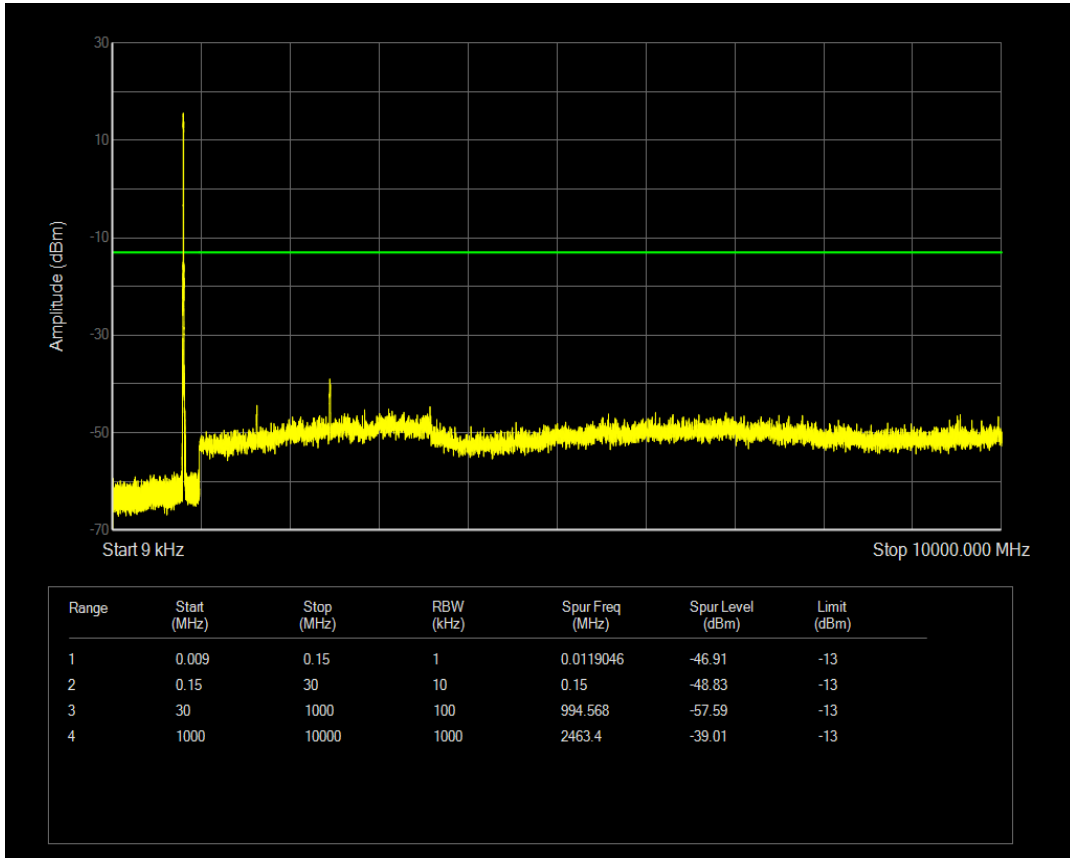

Band26(814-824) QPSK BW=5MHz Channel=26765 RB Size=25 Position=#0

Band26(814-824) QAM16 BW=5MHz Channel=26765 RB Size=1 Position=#0