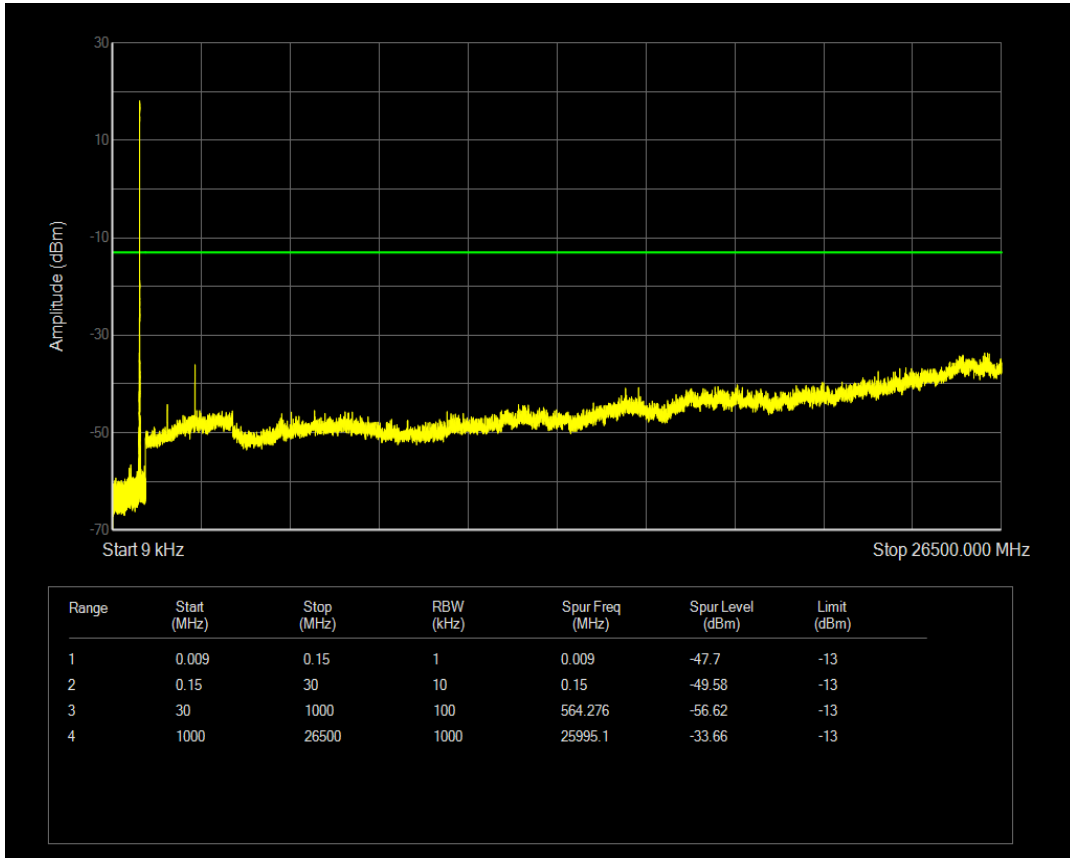

Band26(824-849) QPSK BW=3MHz Channel=26805 RB Size=15 Position=#0

Band26(824-849) QAM16 BW=3MHz Channel=26805 RB Size=1 Position=#0