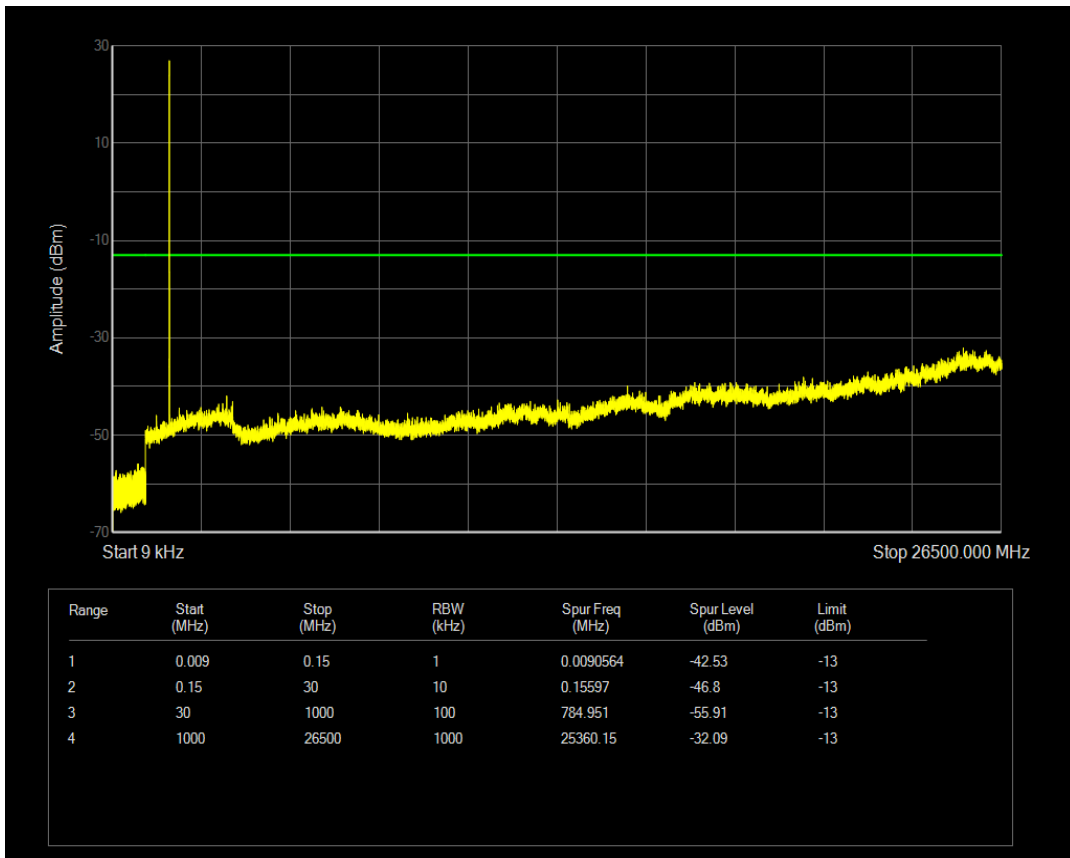

Band4 QAM16 BW=3MHz Channel=19965 RB Size=1 Position=#0

Band4 QAM16 BW=3MHz Channel=19965 RB Size=15 Position=#0