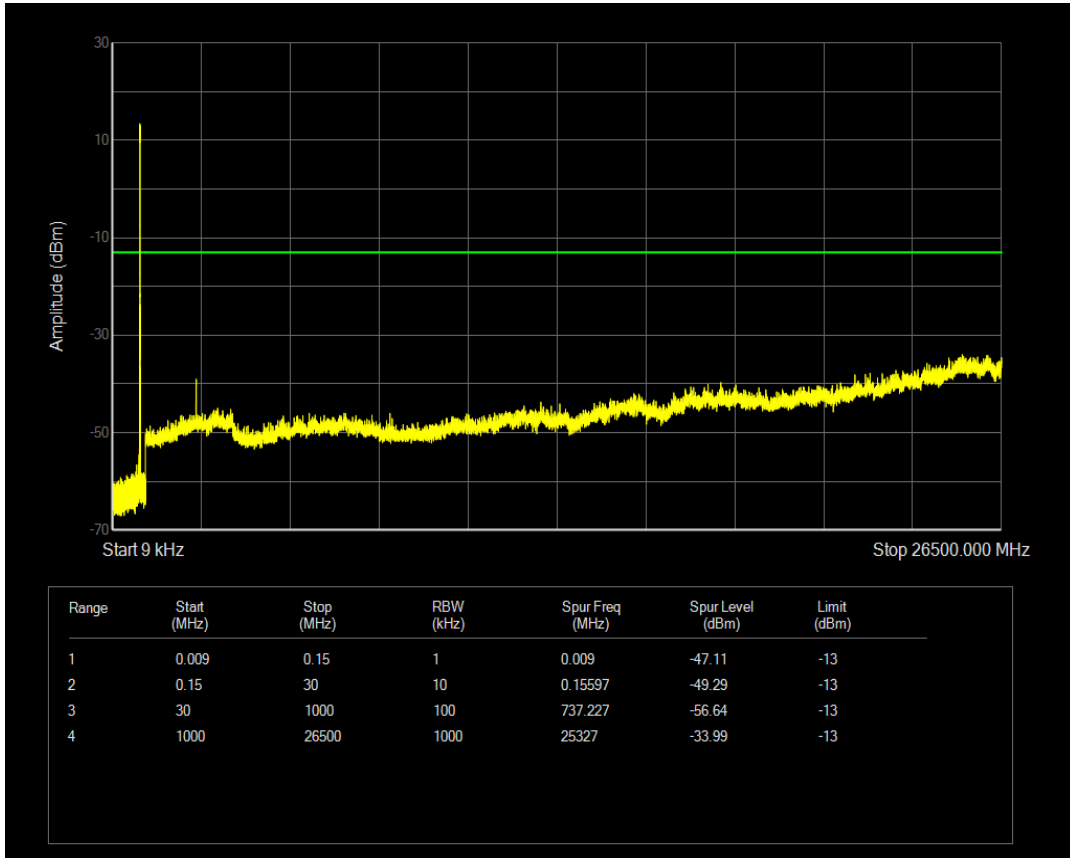

Band26(824-849) QPSK BW=5MHz Channel=26915 RB Size=1 Position=#0

Band26(824-849) QPSK BW=5MHz Channel=26915 RB Size=25 Position=#0

Band26(824-849) QAM16 BW=5MHz Channel=26915 RB Size=1 Position=#0

Band26(824-849) QAM16 BW=5MHz Channel=26915 RB Size=25 Position=#0

Band26(824-849) QPSK BW=5MHz Channel=27015 RB Size=1 Position=#0

Band26(824-849) QPSK BW=5MHz Channel=27015 RB Size=25 Position=#0

Band26(824-849) QAM16 BW=5MHz Channel=27015 RB Size=1 Position=#0

Band26(824-849) QAM16 BW=5MHz Channel=27015 RB Size=25 Position=#0