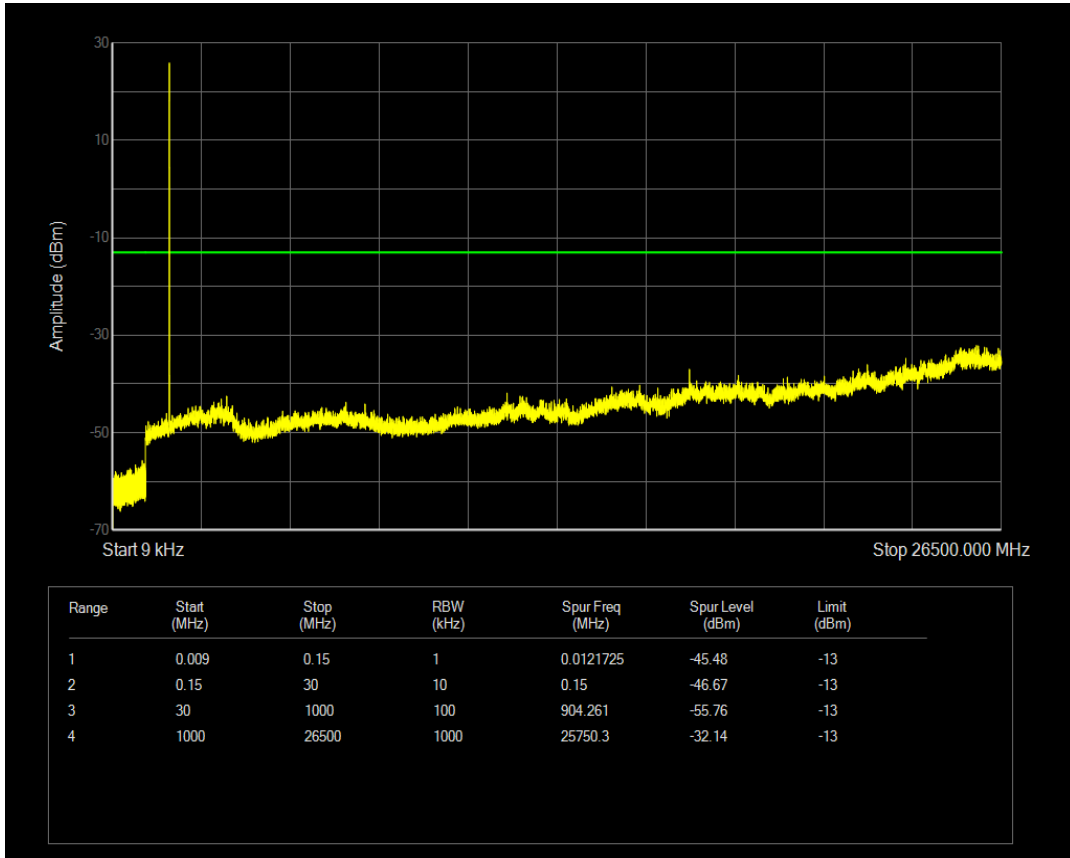

Band4 QPSK BW=1.4MHz Channel=19957 RB Size=1 Position=#0

Band4 QPSK BW=1.4MHz Channel=19957 RB Size=6 Position=#0

Band4 QAM16 BW=1.4MHz Channel=19957 RB Size=1 Position=#0

Band4 QAM16 BW=1.4MHz Channel=19957 RB Size=6 Position=#0

Band4 QPSK BW=1.4MHz Channel=20175 RB Size=1 Position=#0

Band4 QPSK BW=1.4MHz Channel=20175 RB Size=6 Position=#0

Band4 QAM16 BW=1.4MHz Channel=20175 RB Size=1 Position=#0

Band4 QAM16 BW=1.4MHz Channel=20175 RB Size=6 Position=#0