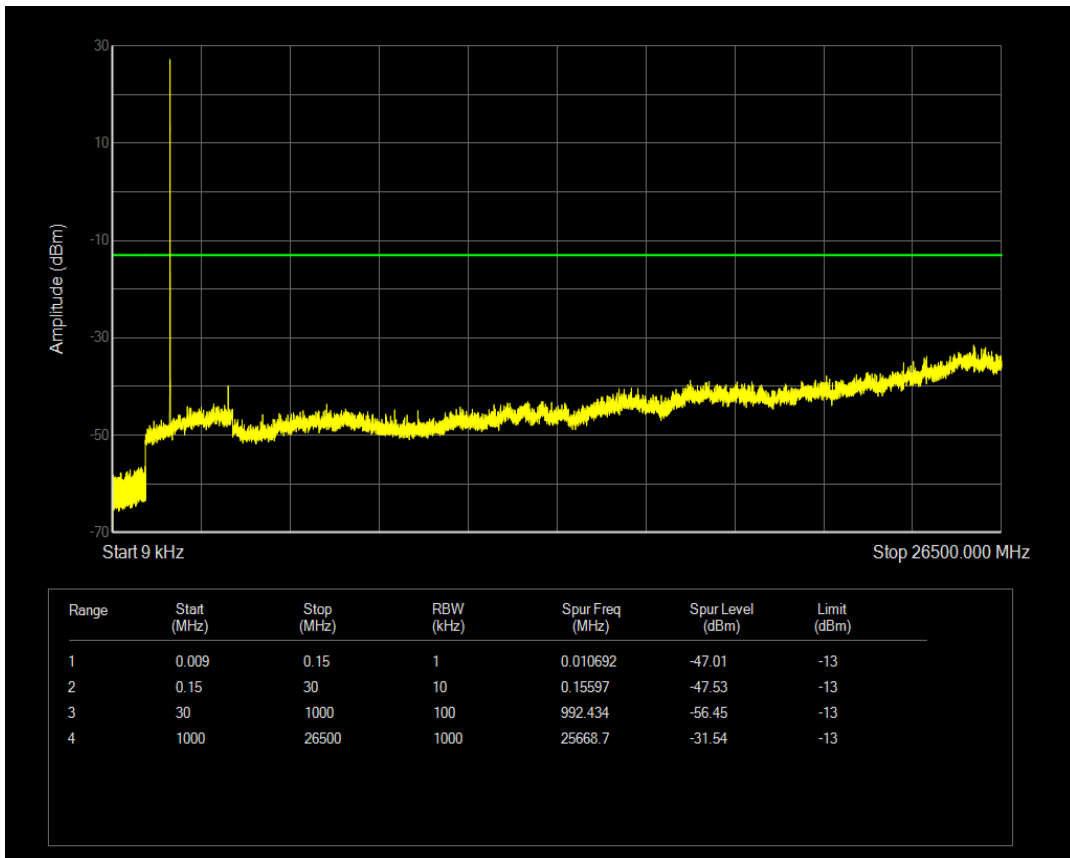

Band4 QPSK BW=3MHz Channel=20175 RB Size=1 Position=#0

Band4 QPSK BW=3MHz Channel=20175 RB Size=15 Position=#0