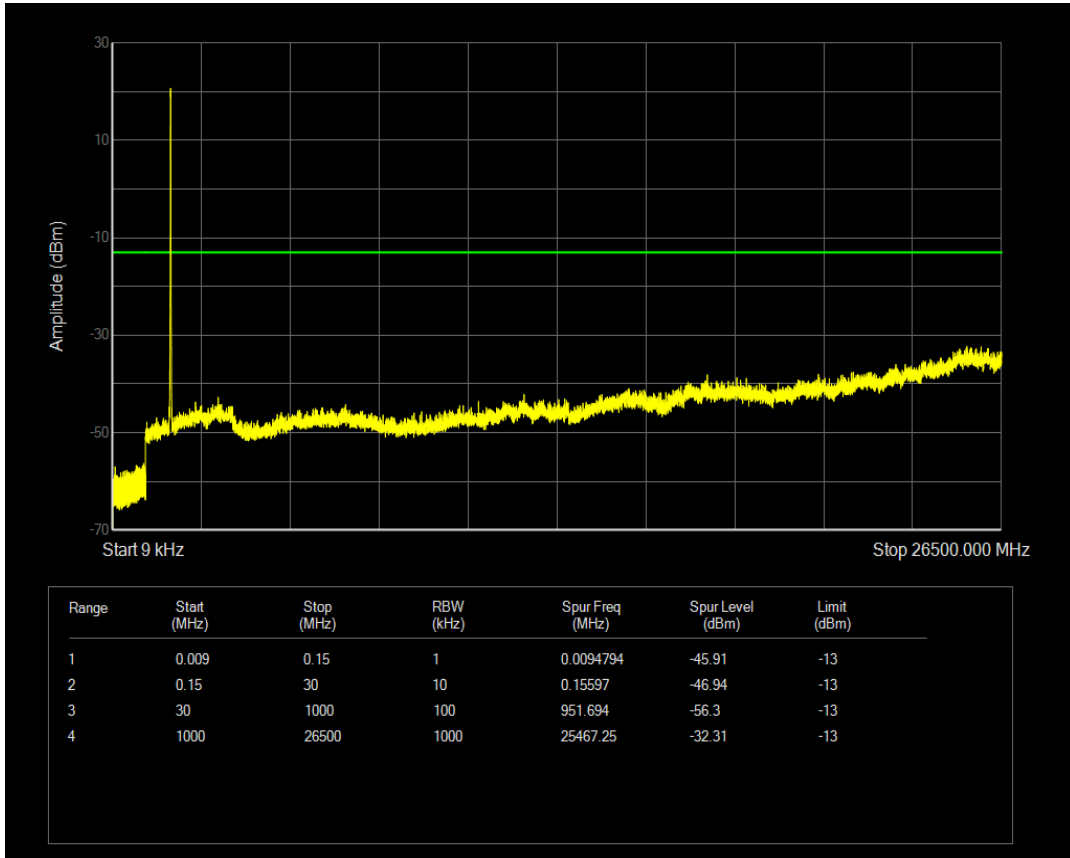

Band4 QPSK BW=10MHz Channel=20000 RB Size=1 Position=#0

Band4 QPSK BW=10MHz Channel=20000 RB Size=50 Position=#0

Band4 QAM16 BW=10MHz Channel=20000 RB Size=1 Position=#0

Band4 QAM16 BW=10MHz Channel=20000 RB Size=50 Position=#0

Band4 QPSK BW=10MHz Channel=20175 RB Size=1 Position=#0

Band4 QPSK BW=10MHz Channel=20175 RB Size=50 Position=#0

Band4 QAM16 BW=10MHz Channel=20175 RB Size=1 Position=#0

Band4 QAM16 BW=10MHz Channel=20175 RB Size=50 Position=#0

Band4 QPSK BW=10MHz Channel=20350 RB Size=1 Position=#0

Band4 QPSK BW=10MHz Channel=20350 RB Size=50 Position=#0

Band4 QAM16 BW=10MHz Channel=20350 RB Size=1 Position=#0

Band4 QAM16 BW=10MHz Channel=20350 RB Size=50 Position=#0