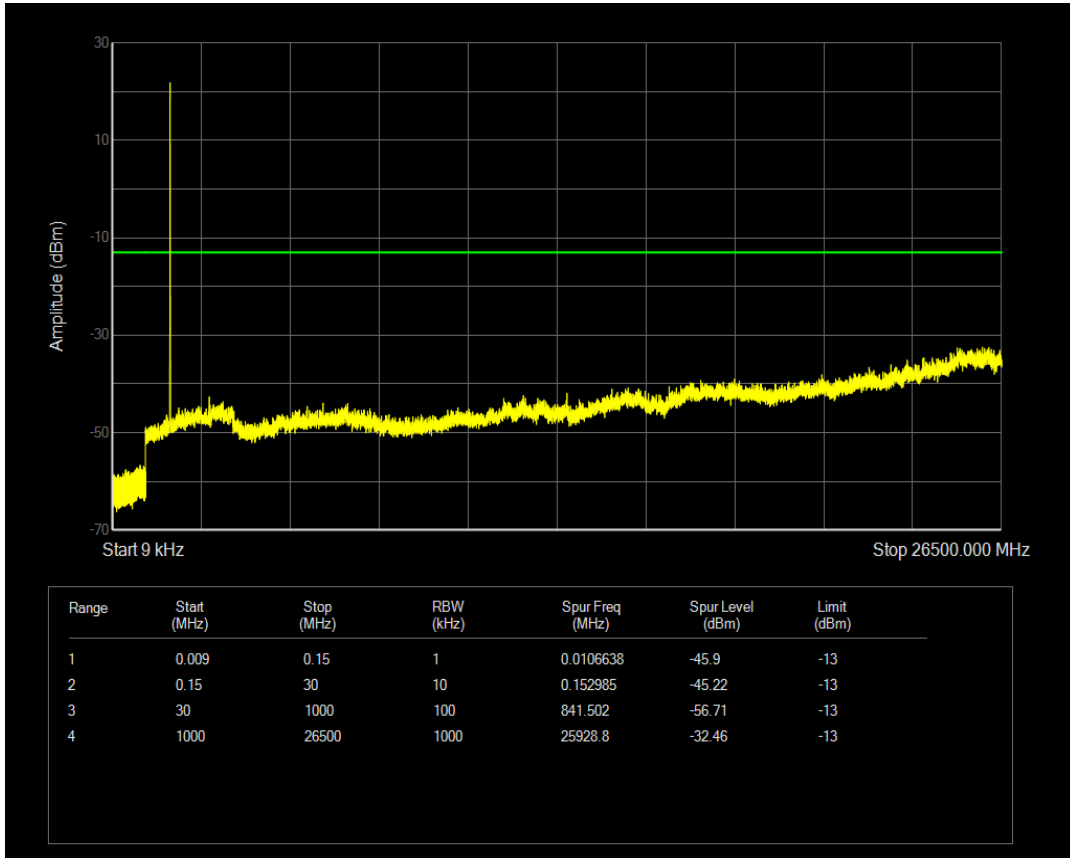

Band4 QPSK BW=5MHz Channel=19975 RB Size=1 Position=#0

Band4 QPSK BW=5MHz Channel=19975 RB Size=25 Position=#0

Band4 QAM16 BW=5MHz Channel=19975 RB Size=1 Position=#0

Band4 QAM16 BW=5MHz Channel=19975 RB Size=25 Position=#0

Band4 QPSK BW=5MHz Channel=20175 RB Size=1 Position=#0

Band4 QPSK BW=5MHz Channel=20175 RB Size=25 Position=#0

Band4 QAM16 BW=5MHz Channel=20175 RB Size=1 Position=#0

Band4 QAM16 BW=5MHz Channel=20175 RB Size=25 Position=#0

Band4 QPSK BW=5MHz Channel=20375 RB Size=1 Position=#0

Band4 QPSK BW=5MHz Channel=20375 RB Size=25 Position=#0

Band4 QAM16 BW=5MHz Channel=20375 RB Size=1 Position=#0

Band4 QAM16 BW=5MHz Channel=20375 RB Size=25 Position=#0