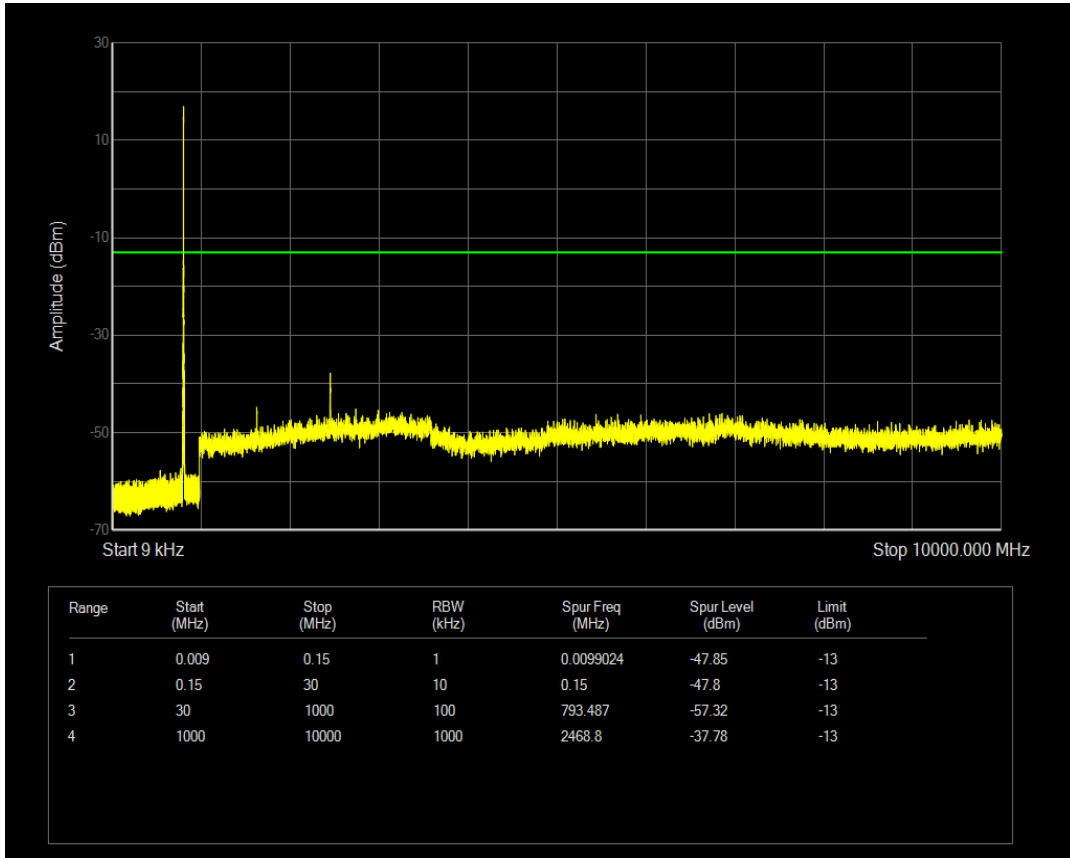

Band26(814-824) QPSK BW=3MHz Channel=26775 RB Size=1 Position=#0

Band26(814-824) QPSK BW=3MHz Channel=26775 RB Size=15 Position=#0

Band26(814-824) QAM16 BW=3MHz Channel=26775 RB Size=1 Position=#0

Band26(814-824) QAM16 BW=3MHz Channel=26775 RB Size=15 Position=#0

Band26(814-824) QPSK BW=5MHz Channel=26715 RB Size=1 Position=#0

Band26(814-824) QPSK BW=5MHz Channel=26715 RB Size=25 Position=#0

Band26(814-824) QAM16 BW=5MHz Channel=26715 RB Size=1 Position=#0

Band26(814-824) QAM16 BW=5MHz Channel=26715 RB Size=25 Position=#0