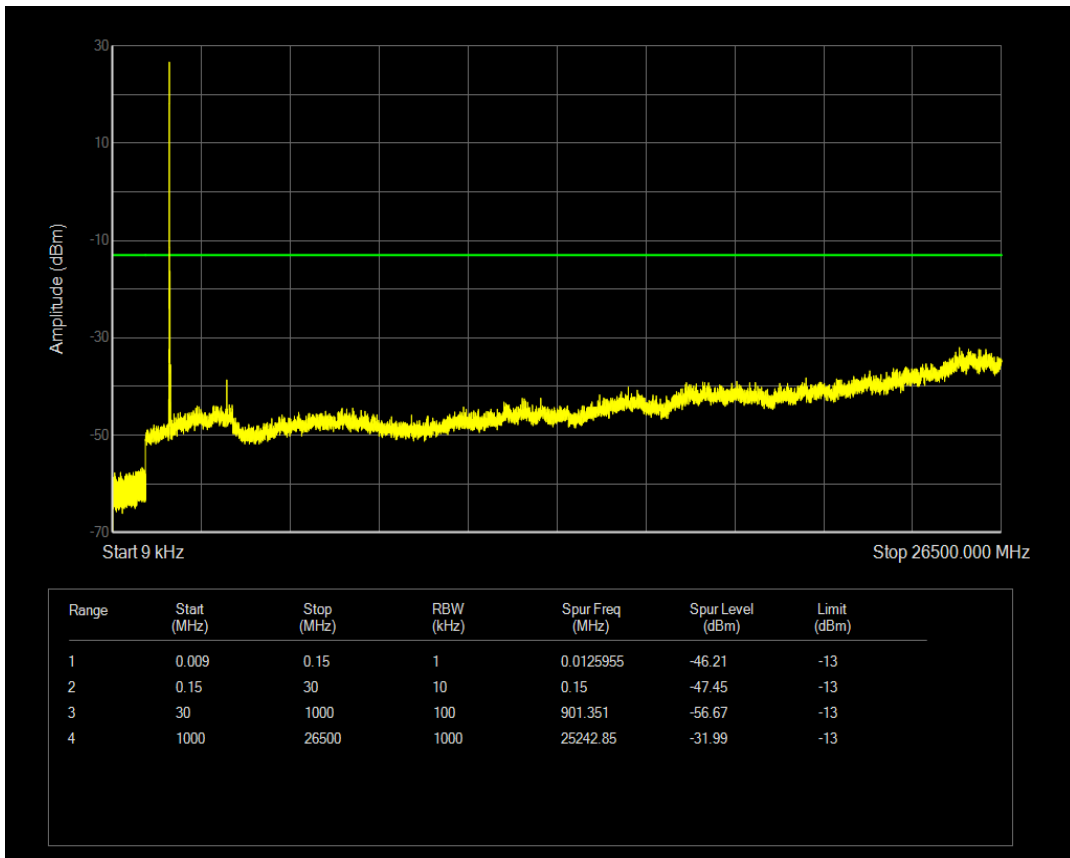

Band4 QPSK BW=5MHz Channel=20375 RB Size=1 Position=#0

Band4 QPSK BW=5MHz Channel=20375 RB Size=25 Position=#0

Band4 QAM16 BW=5MHz Channel=20375 RB Size=1 Position=#0

Band4 QAM16 BW=5MHz Channel=20375 RB Size=25 Position=#0

Band4 QPSK BW=10MHz Channel=20000 RB Size=1 Position=#0

Band4 QPSK BW=10MHz Channel=20000 RB Size=50 Position=#0

Band4 QAM16 BW=10MHz Channel=20000 RB Size=1 Position=#0

Band4 QAM16 BW=10MHz Channel=20000 RB Size=50 Position=#0