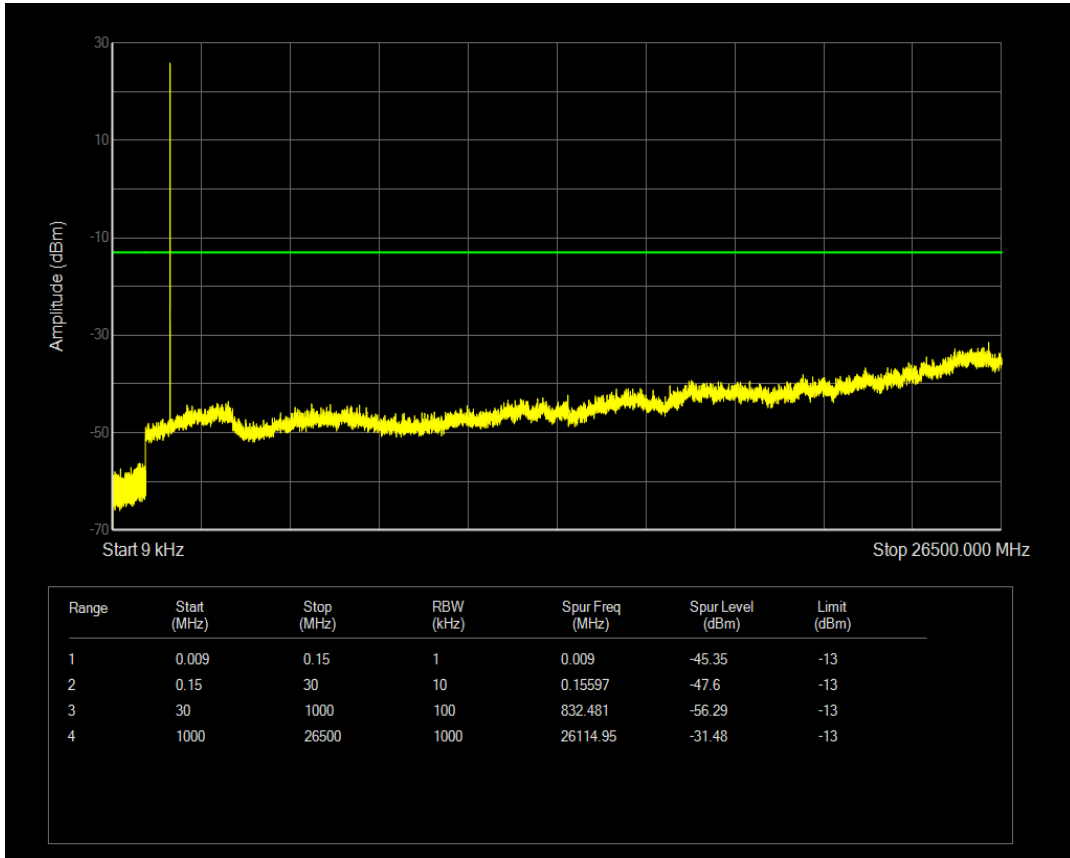

Band4 QPSK BW=1.4MHz Channel=19957 RB Size=1 Position=#0

Band4 QPSK BW=1.4MHz Channel=19957 RB Size=6 Position=#0

Band4 QAM16 BW=1.4MHz Channel=19957 RB Size=1 Position=#0

Band4 QAM16 BW=1.4MHz Channel=19957 RB Size=6 Position=#0

Band4 QPSK BW=1.4MHz Channel=20175 RB Size=1 Position=#0

Band4 QPSK BW=1.4MHz Channel=20175 RB Size=6 Position=#0

Band4 QAM16 BW=1.4MHz Channel=20175 RB Size=1 Position=#0

Band4 QAM16 BW=1.4MHz Channel=20175 RB Size=6 Position=#0