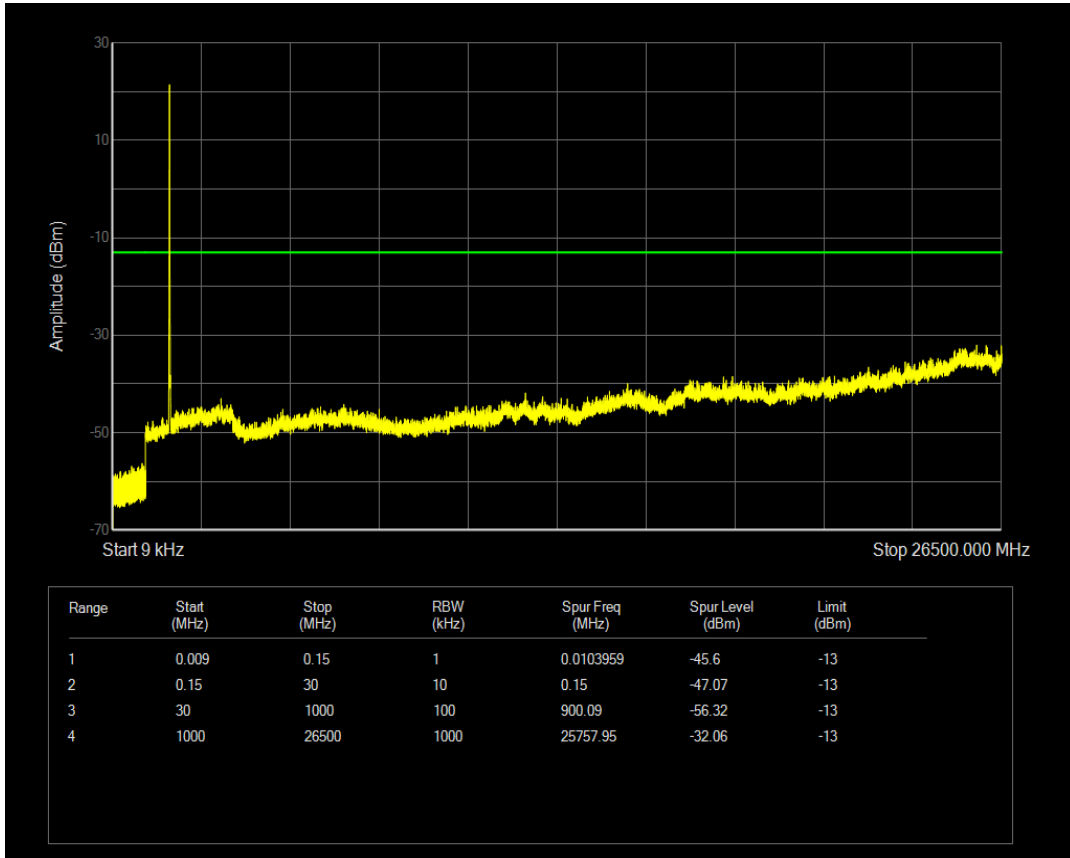

Band4 QPSK BW=5MHz Channel=20375 RB Size=1 Position=#0

Band4 QPSK BW=5MHz Channel=20375 RB Size=25 Position=#0

Band4 QAM16 BW=5MHz Channel=20375 RB Size=1 Position=#0

Band4 QAM16 BW=5MHz Channel=20375 RB Size=25 Position=#0

Band4 QPSK BW=10MHz Channel=20000 RB Size=1 Position=#0

Band4 QPSK BW=10MHz Channel=20000 RB Size=50 Position=#0

Band4 QAM16 BW=10MHz Channel=20000 RB Size=1 Position=#0

Band4 QAM16 BW=10MHz Channel=20000 RB Size=50 Position=#0