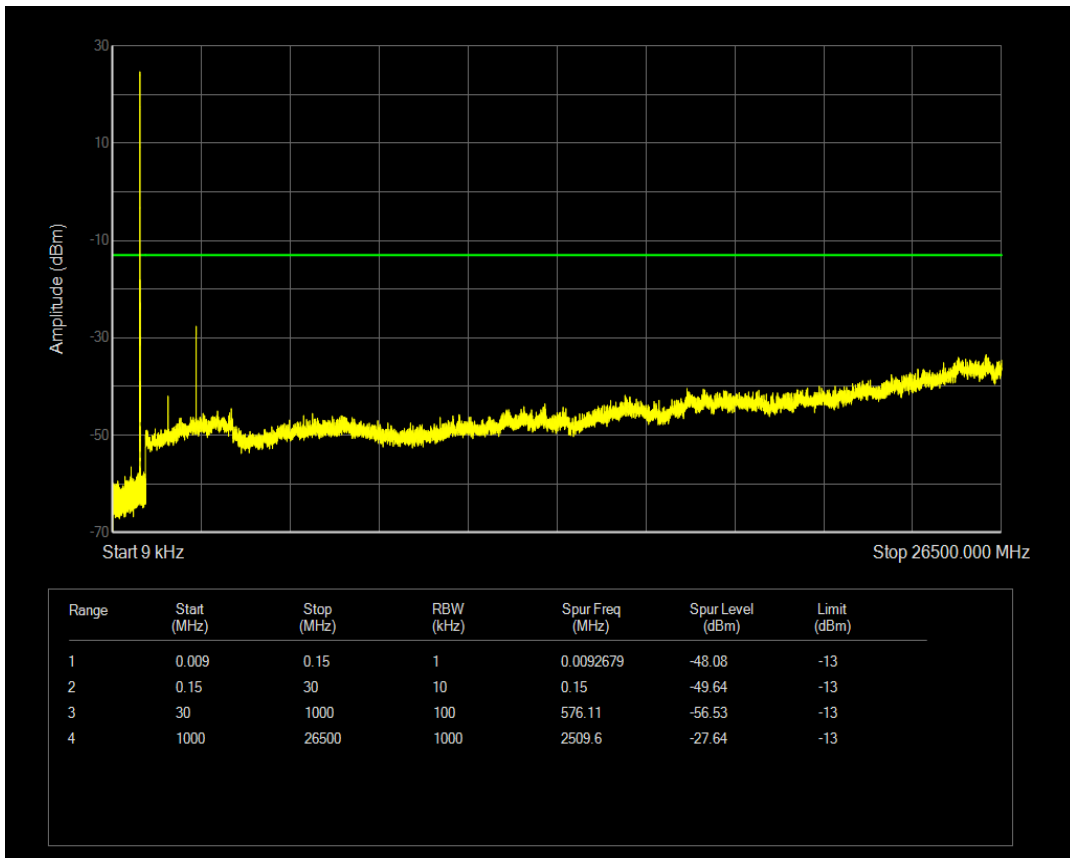

Band26(824-849) QPSK BW=1.4MHz Channel=26797 RB Size=1 Position=#0

Band26(824-849) QPSK BW=1.4MHz Channel=26797 RB Size=6 Position=#0

Band26(824-849) QAM16 BW=1.4MHz Channel=26797 RB Size=1 Position=#0

Band26(824-849) QAM16 BW=1.4MHz Channel=26797 RB Size=6 Position=#0

Band26(824-849) QPSK BW=1.4MHz Channel=26915 RB Size=1 Position=#0

Band26(824-849) QPSK BW=1.4MHz Channel=26915 RB Size=6 Position=#0

Band26(824-849) QAM16 BW=1.4MHz Channel=26915 RB Size=1 Position=#0

Band26(824-849) QAM16 BW=1.4MHz Channel=26915 RB Size=6 Position=#0