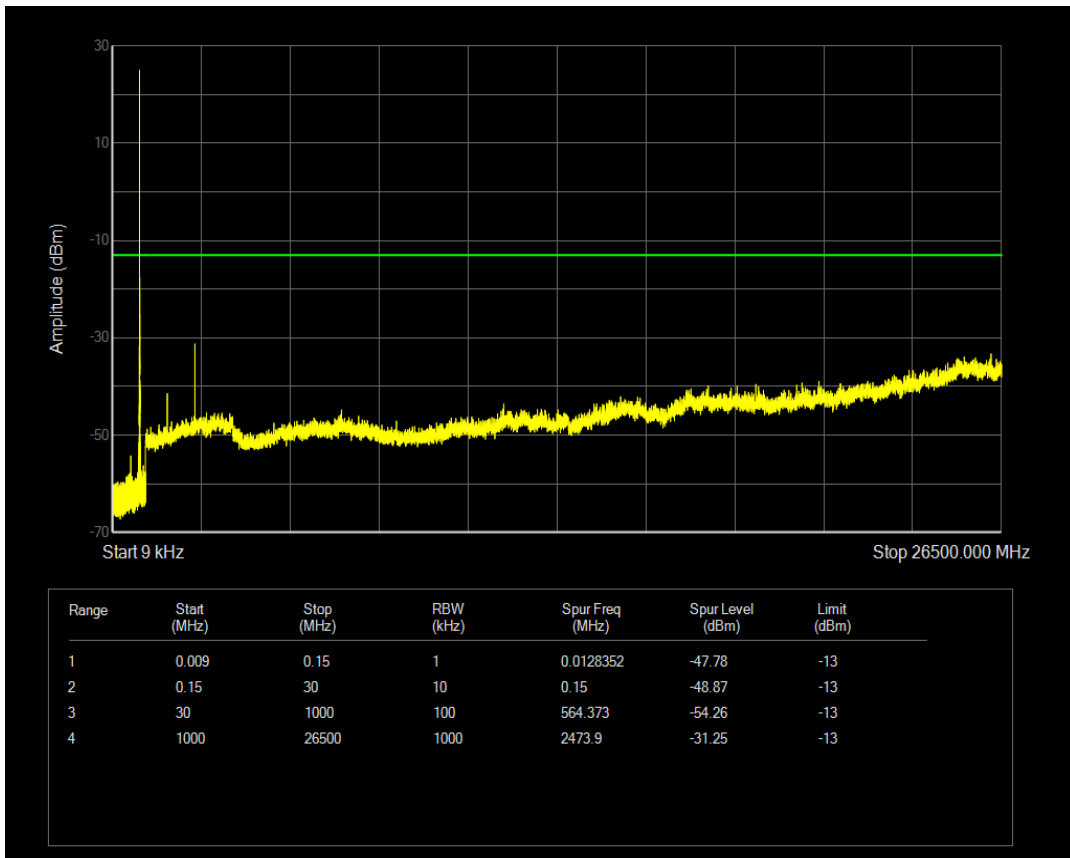

Band26(824-849) QPSK BW=5MHz Channel=26815 RB Size=1 Position=#0

Band26(824-849) QPSK BW=5MHz Channel=26815 RB Size=25 Position=#0