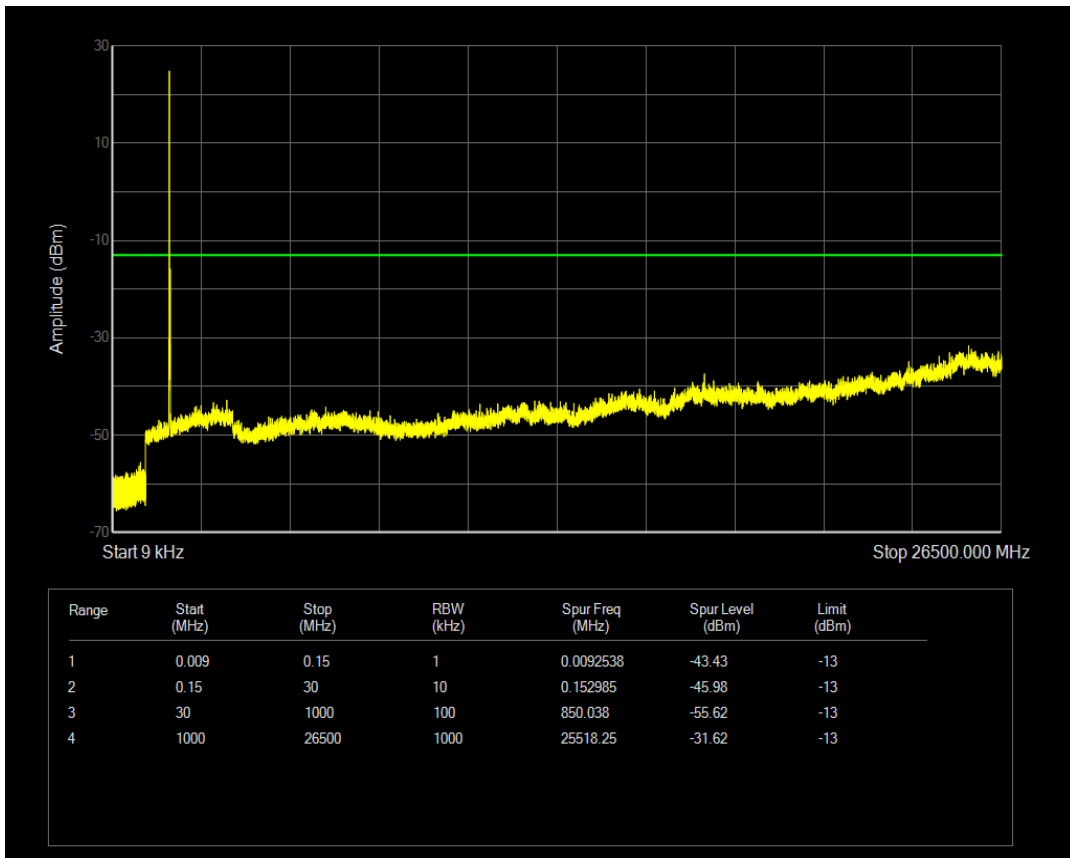

Band4 QPSK BW=10MHz Channel=20175 RB Size=1 Position=#0

Band4 QPSK BW=10MHz Channel=20175 RB Size=50 Position=#0

Band4 QAM16 BW=10MHz Channel=20175 RB Size=1 Position=#0

Band4 QAM16 BW=10MHz Channel=20175 RB Size=50 Position=#0

Band4 QPSK BW=10MHz Channel=20350 RB Size=1 Position=#0

Band4 QPSK BW=10MHz Channel=20350 RB Size=50 Position=#0

Band4 QAM16 BW=10MHz Channel=20350 RB Size=1 Position=#0

Band4 QAM16 BW=10MHz Channel=20350 RB Size=50 Position=#0

Band4 QPSK BW=15MHz Channel=20025 RB Size=1 Position=#0

Band4 QPSK BW=15MHz Channel=20025 RB Size=75 Position=#0

Band4 QAM16 BW=15MHz Channel=20025 RB Size=1 Position=#0

Band4 QAM16 BW=15MHz Channel=20025 RB Size=75 Position=#0