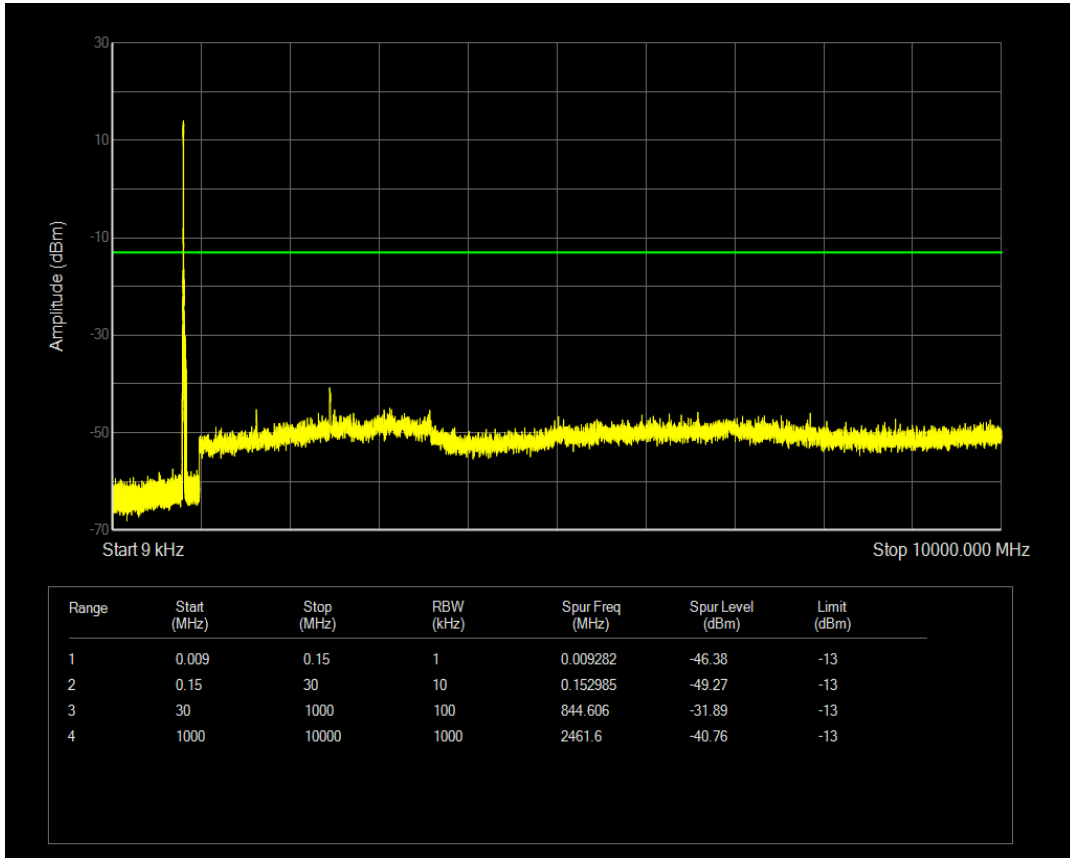

Band26(814-824) QPSK BW=5MHz Channel=26765 RB Size=1 Position=#0

Band26(814-824) QPSK BW=5MHz Channel=26765 RB Size=25 Position=#0

Band26(814-824) QAM16 BW=5MHz Channel=26765 RB Size=1 Position=#0

Band26(814-824) QAM16 BW=5MHz Channel=26765 RB Size=25 Position=#0

Band26(814-824) QPSK BW=10MHz Channel=26740 RB Size=1 Position=#0

Band26(814-824) QPSK BW=10MHz Channel=26740 RB Size=50 Position=#0

Band26(814-824) QAM16 BW=10MHz Channel=26740 RB Size=1 Position=#0

Band26(814-824) QAM16 BW=10MHz Channel=26740 RB Size=50 Position=#0