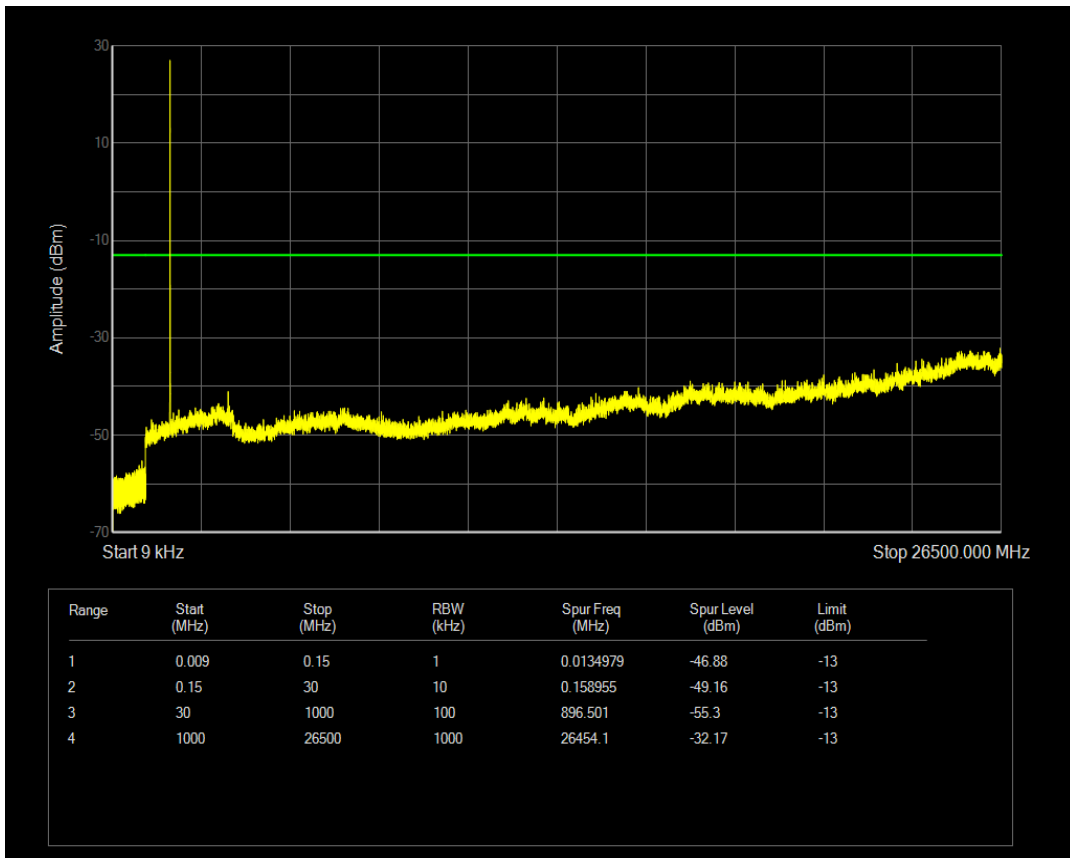

Band4 QAM16 BW=3MHz Channel=20175 RB Size=1 Position=#0

Band4 QAM16 BW=3MHz Channel=20175 RB Size=15 Position=#0