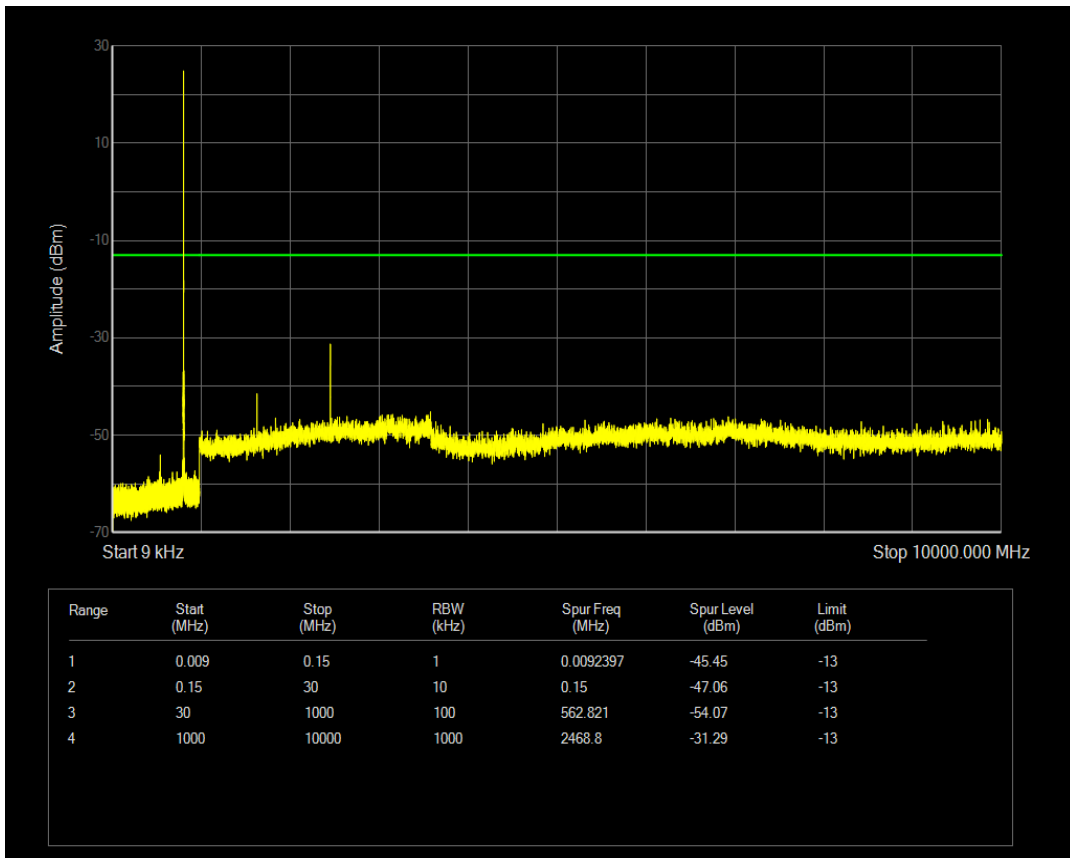

Band26(814-824) QPSK BW=1.4MHz Channel=26783 RB Size=1 Position=#0

Band26(814-824) QPSK BW=1.4MHz Channel=26783 RB Size=6 Position=#0

Band26(814-824) QAM16 BW=1.4MHz Channel=26783 RB Size=1 Position=#0

Band26(814-824) QAM16 BW=1.4MHz Channel=26783 RB Size=6 Position=#0