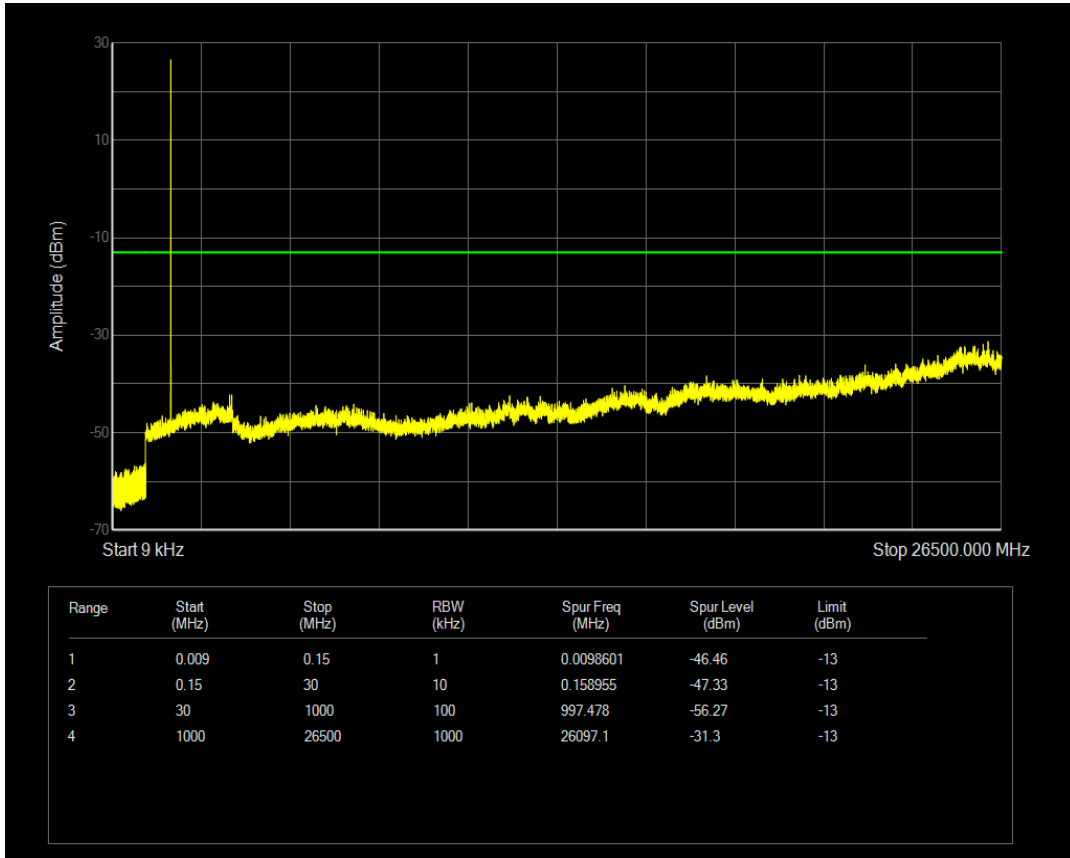

Band4 QPSK BW=1.4MHz Channel=20393 RB Size=1 Position=#0

Band4 QPSK BW=1.4MHz Channel=20393 RB Size=6 Position=#0

Band4 QAM16 BW=1.4MHz Channel=20393 RB Size=1 Position=#0

Band4 QAM16 BW=1.4MHz Channel=20393 RB Size=6 Position=#0