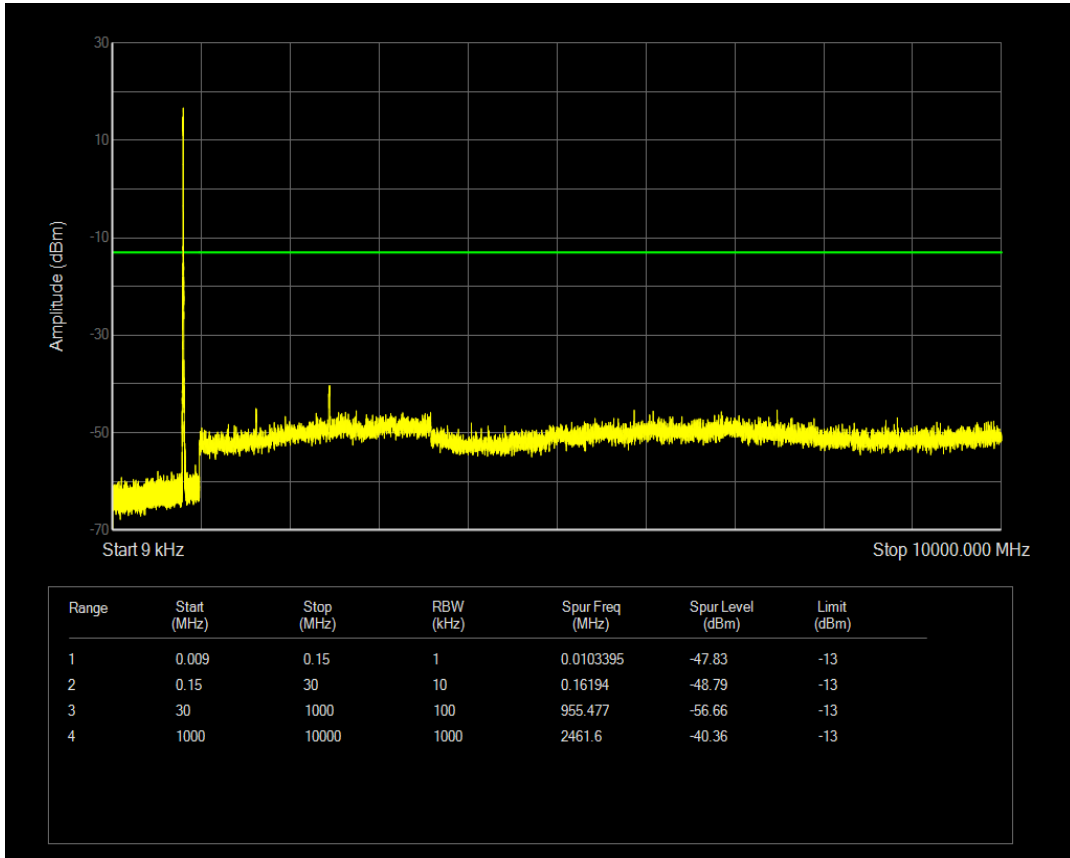

Band26(814-824) QPSK BW=5MHz Channel=26740 RB Size=25 Position=#0

Band26(814-824) QAM16 BW=5MHz Channel=26740 RB Size=1 Position=#0