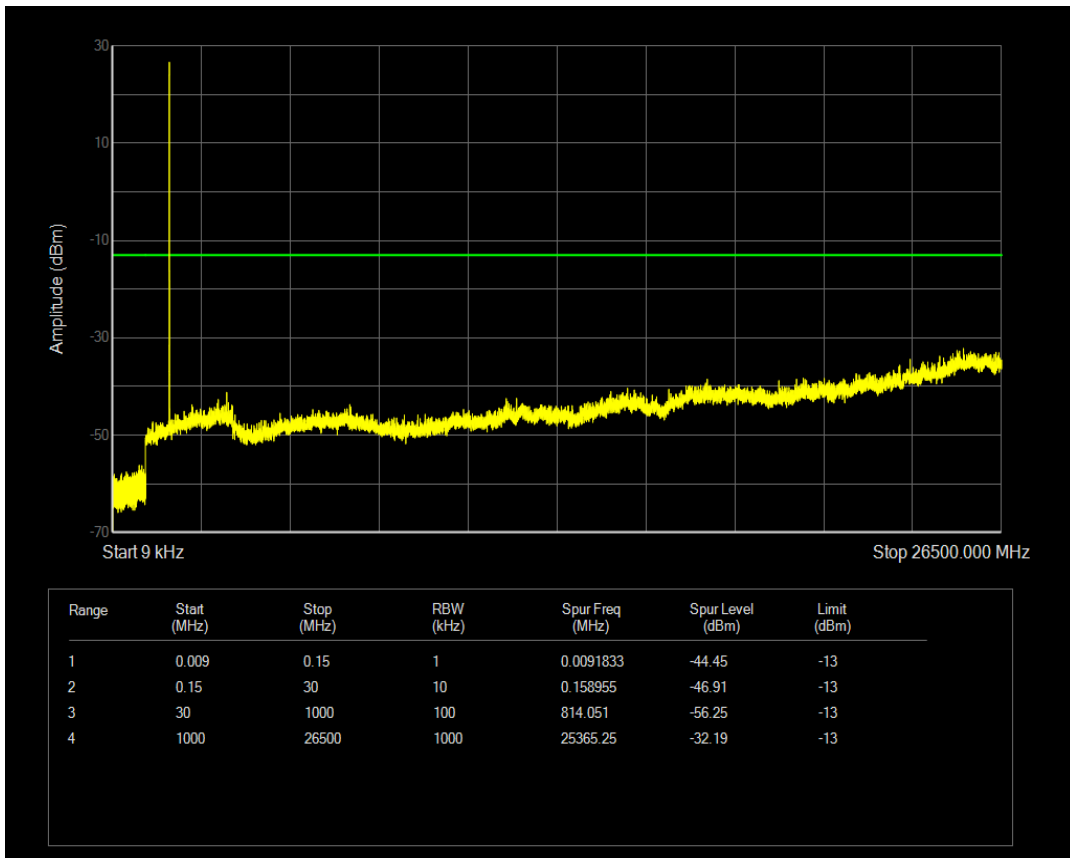

Band4 QPSK BW=3MHz Channel=19965 RB Size=1 Position=#0

Band4 QPSK BW=3MHz Channel=19965 RB Size=15 Position=#0