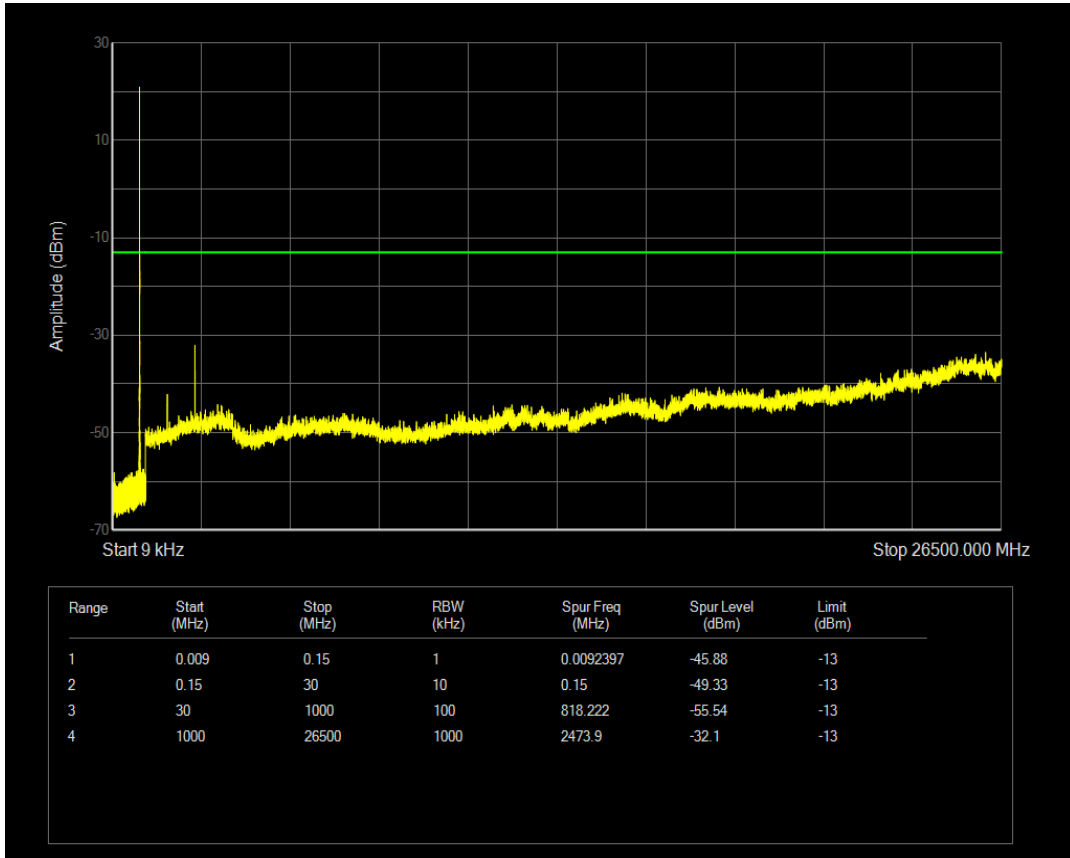

Band26(814-824) QPSK BW=10MHz Channel=26740 RB Size=1 Position=#0

Band26(814-824) QPSK BW=10MHz Channel=26740 RB Size=50 Position=#0

Band26(814-824) QAM16 BW=10MHz Channel=26740 RB Size=1 Position=#0

Band26(814-824) QAM16 BW=10MHz Channel=26740 RB Size=50 Position=#0

Band26(824-849) QPSK BW=1.4MHz Channel=26797 RB Size=1 Position=#0

Band26(824-849) QPSK BW=1.4MHz Channel=26797 RB Size=6 Position=#0

Band26(824-849) QAM16 BW=1.4MHz Channel=26797 RB Size=1 Position=#0

Band26(824-849) QAM16 BW=1.4MHz Channel=26797 RB Size=6 Position=#0