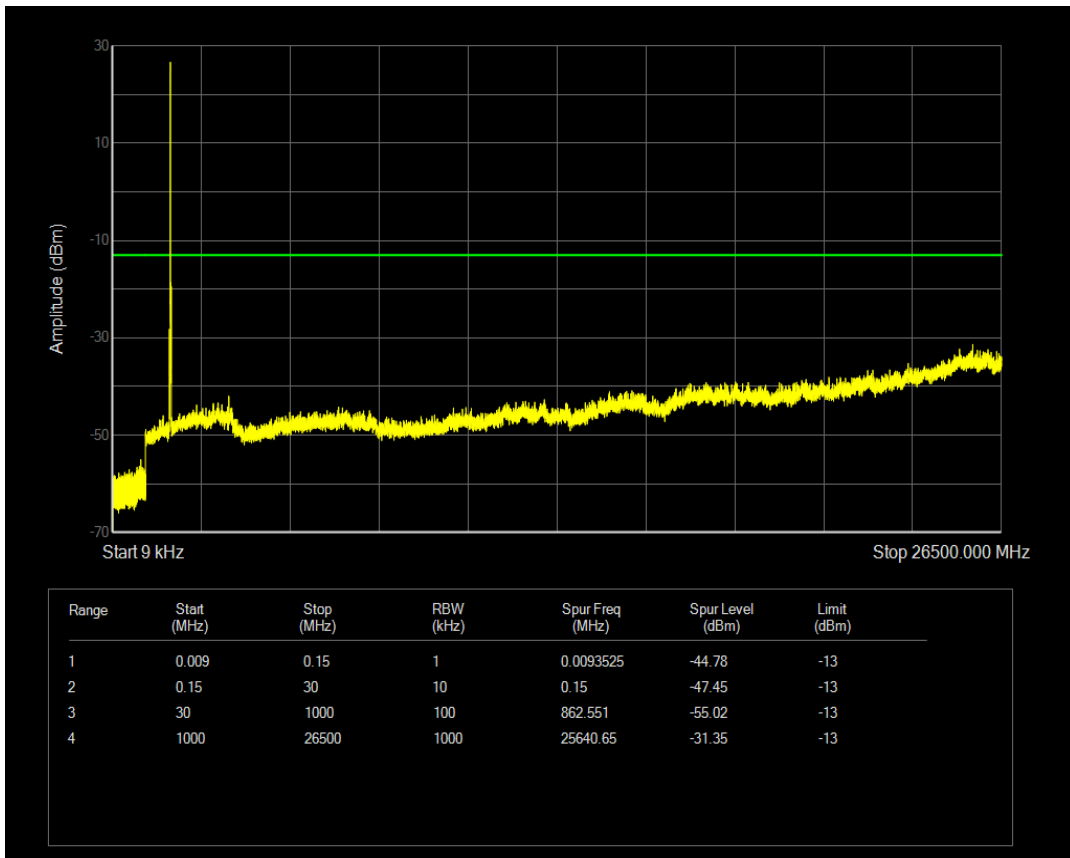

Band4 QPSK BW=15MHz Channel=20025 RB Size=1 Position=#0

Band4 QPSK BW=15MHz Channel=20025 RB Size=75 Position=#0

Band4 QAM16 BW=15MHz Channel=20025 RB Size=1 Position=#0

Band4 QAM16 BW=15MHz Channel=20025 RB Size=75 Position=#0

Band4 QPSK BW=15MHz Channel=20175 RB Size=1 Position=#0

Band4 QPSK BW=15MHz Channel=20175 RB Size=75 Position=#0

Band4 QAM16 BW=15MHz Channel=20175 RB Size=1 Position=#0

Band4 QAM16 BW=15MHz Channel=20175 RB Size=75 Position=#0

Band4 QPSK BW=15MHz Channel=20325 RB Size=1 Position=#0

Band4 QPSK BW=15MHz Channel=20325 RB Size=75 Position=#0