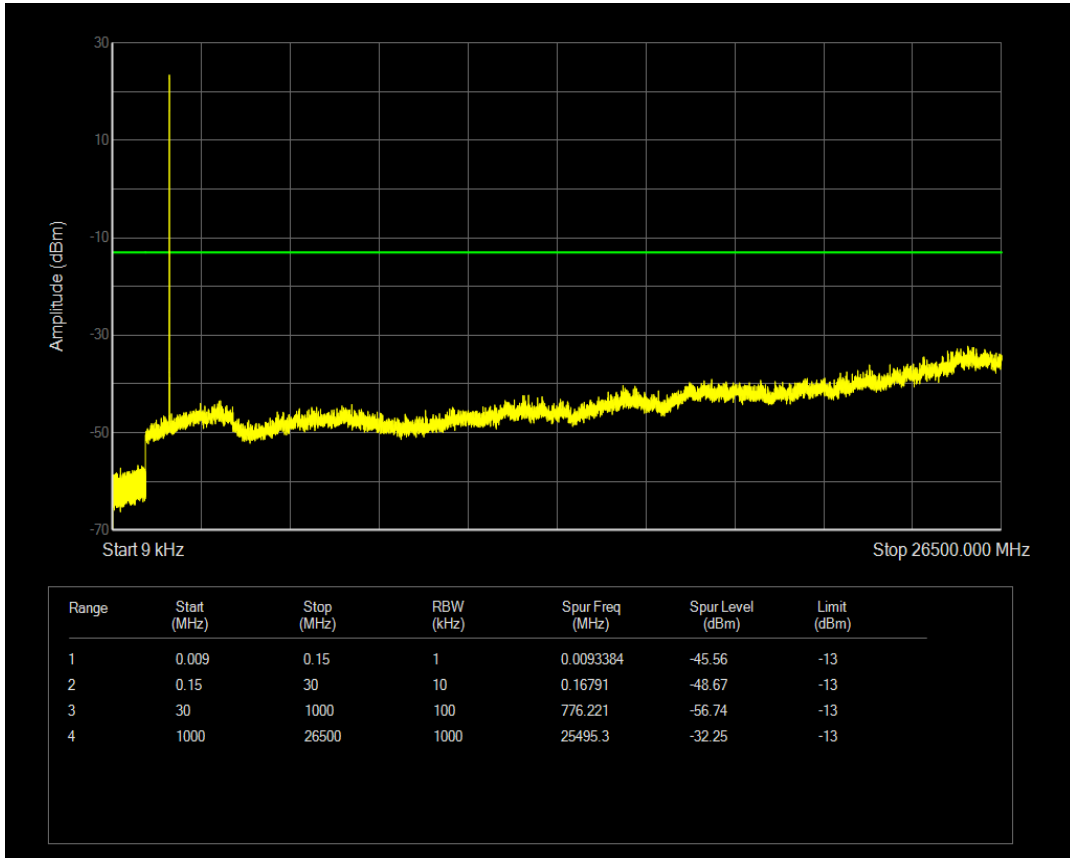

Band4 QPSK BW=3MHz Channel=19965 RB Size=1 Position=#0

Band4 QPSK BW=3MHz Channel=19965 RB Size=15 Position=#0

Band4 QAM16 BW=3MHz Channel=19965 RB Size=1 Position=#0

Band4 QAM16 BW=3MHz Channel=19965 RB Size=15 Position=#0