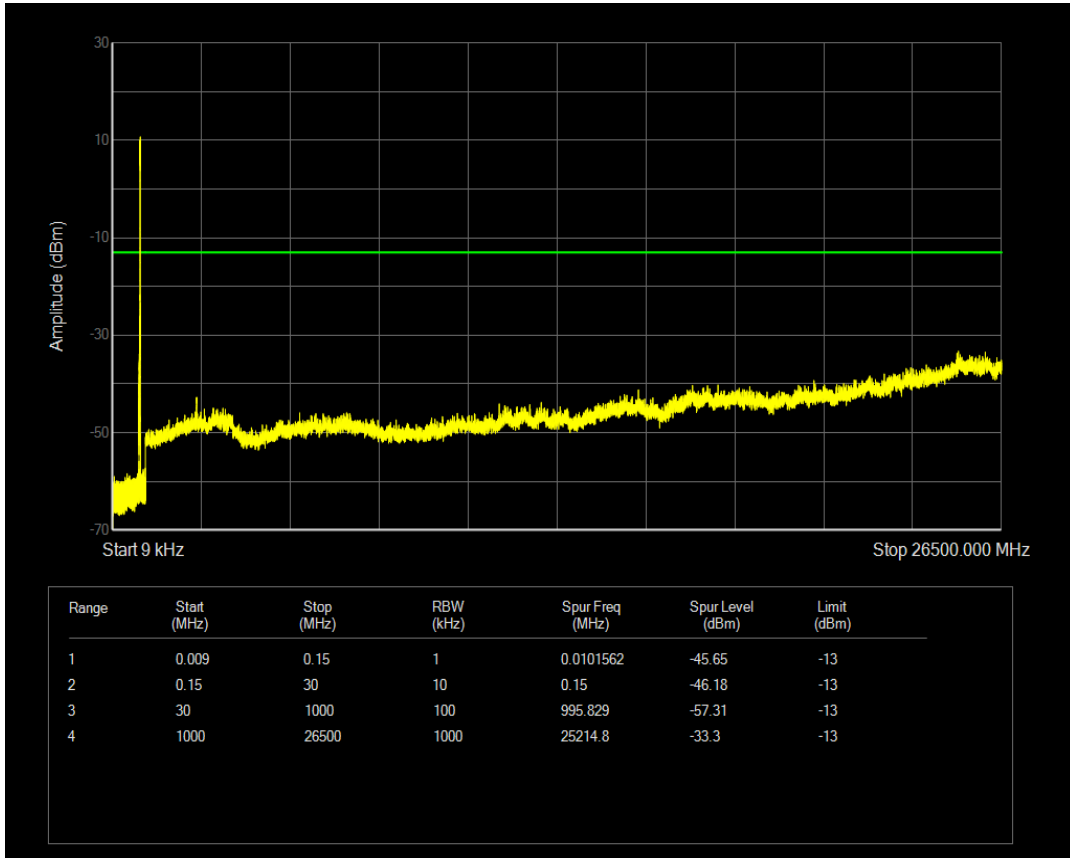

Band26(824-849) QPSK BW=15MHz Channel=26965 RB Size=1 Position=#0

Band26(824-849) QPSK BW=15MHz Channel=26965 RB Size=75 Position=#0

Band26(824-849) QAM16 BW=15MHz Channel=26965 RB Size=1 Position=#0

Band26(824-849) QAM16 BW=15MHz Channel=26965 RB Size=75 Position=#0

Band4 QPSK BW=1.4MHz Channel=19957 RB Size=1 Position=#0

Band4 QPSK BW=1.4MHz Channel=19957 RB Size=6 Position=#0

Band4 QAM16 BW=1.4MHz Channel=19957 RB Size=1 Position=#0

Band4 QAM16 BW=1.4MHz Channel=19957 RB Size=6 Position=#0