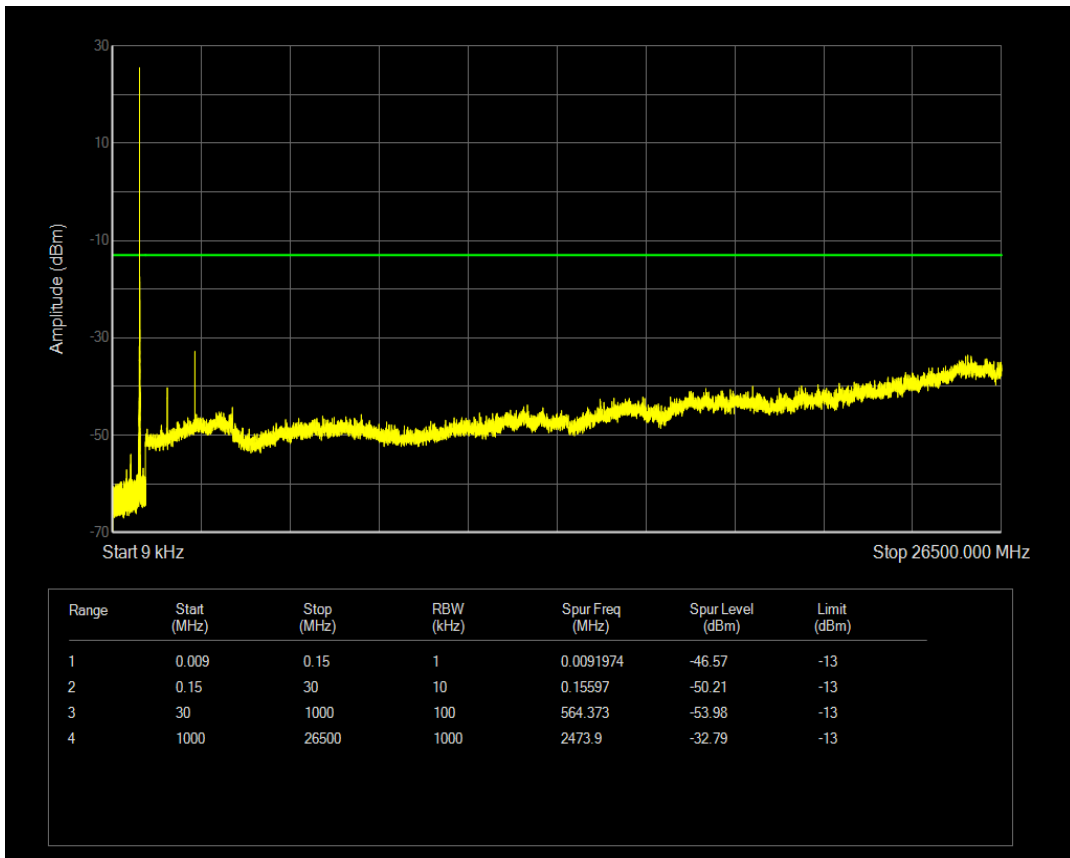

Band26(824-849) QAM16 BW=5MHz Channel=26815 RB Size=1 Position=#0

Band26(824-849) QAM16 BW=5MHz Channel=26815 RB Size=25 Position=#0