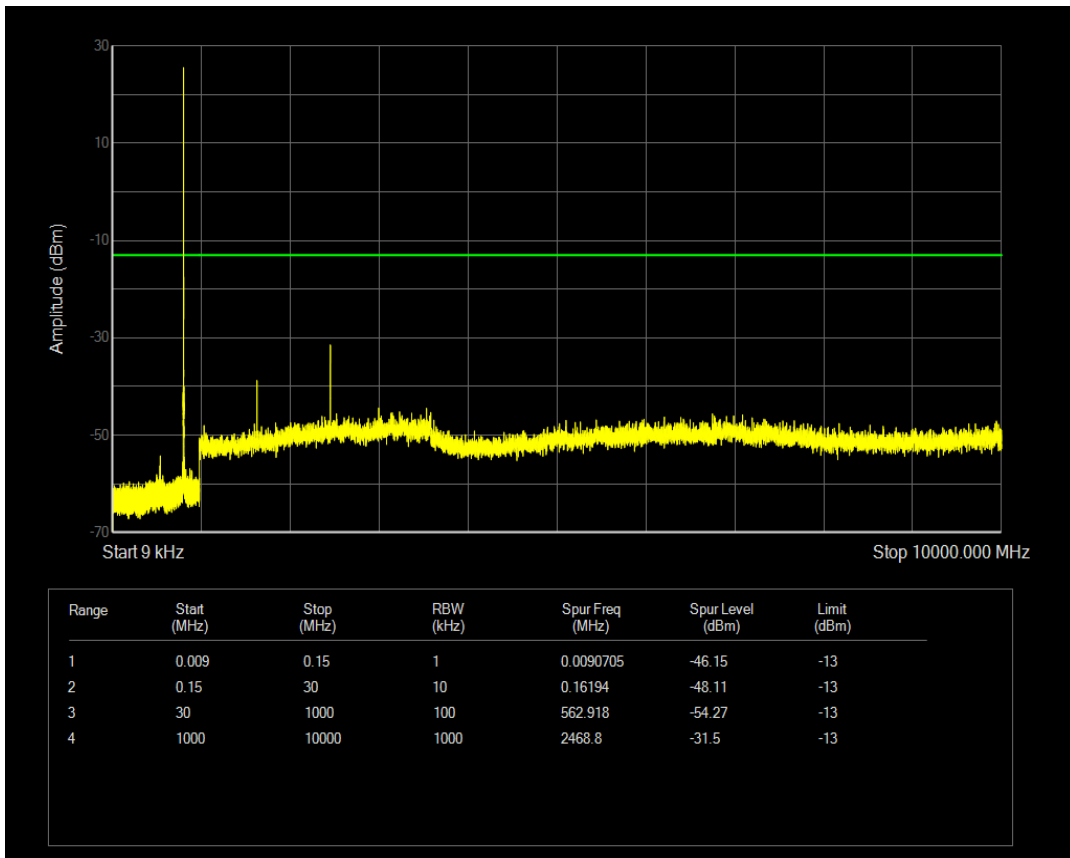

Band26(814-824) QPSK BW=1.4MHz Channel=26783 RB Size=1 Position=#0

Band26(814-824) QPSK BW=1.4MHz Channel=26783 RB Size=6 Position=#0

Band26(814-824) QAM16 BW=1.4MHz Channel=26783 RB Size=1 Position=#0

Band26(814-824) QAM16 BW=1.4MHz Channel=26783 RB Size=6 Position=#0