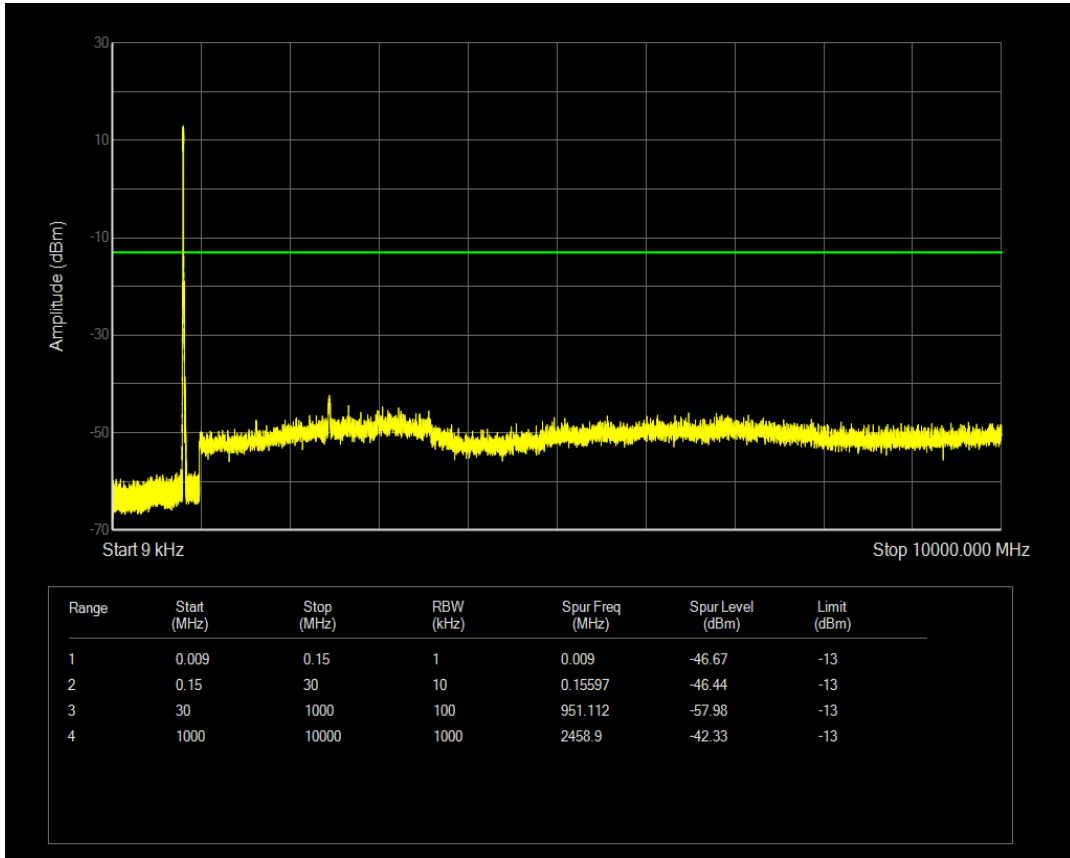

Band26(814-824) QPSK BW=5MHz Channel=26765 RB Size=1 Position=#0

Band26(814-824) QPSK BW=5MHz Channel=26765 RB Size=25 Position=#0

Band26(814-824) QAM16 BW=5MHz Channel=26765 RB Size=1 Position=#0

Band26(814-824) QAM16 BW=5MHz Channel=26765 RB Size=25 Position=#0

Band26(814-824) QPSK BW=10MHz Channel=26740 RB Size=1 Position=#0

Band26(814-824) QPSK BW=10MHz Channel=26740 RB Size=50 Position=#0

Band26(814-824) QAM16 BW=10MHz Channel=26740 RB Size=1 Position=#0

Band26(814-824) QAM16 BW=10MHz Channel=26740 RB Size=50 Position=#0