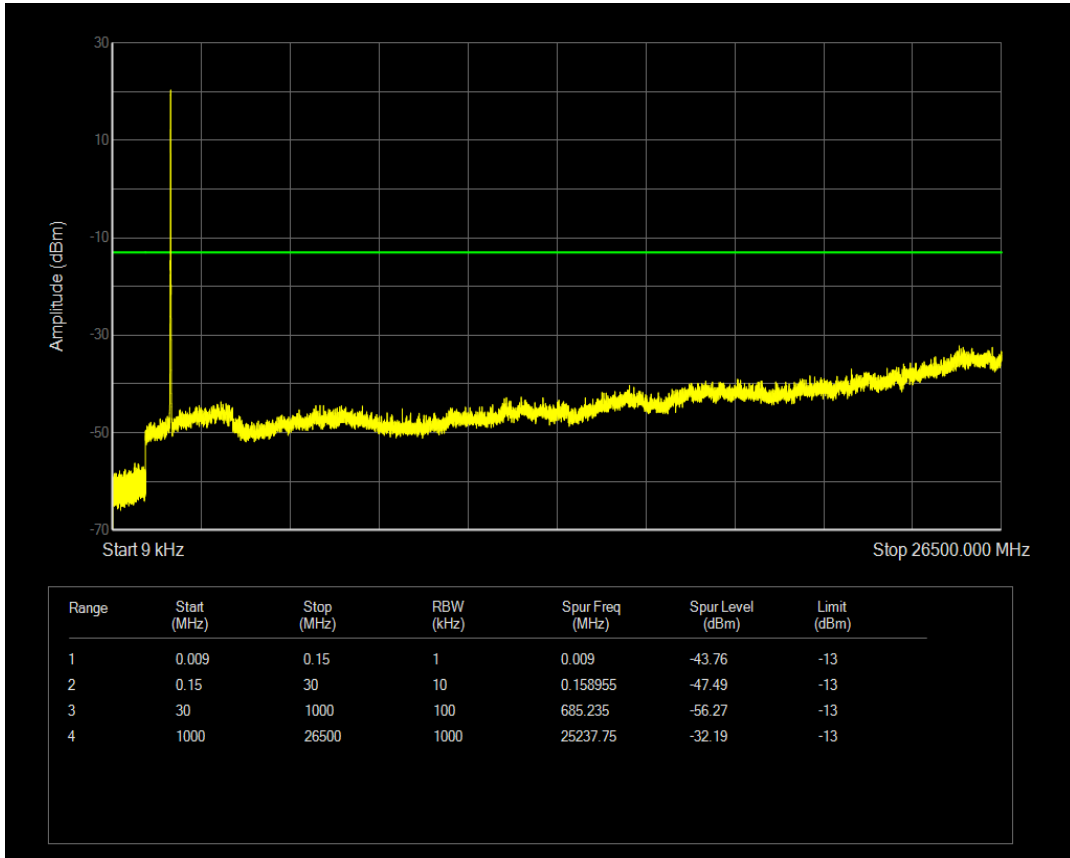

Band4 QPSK BW=10MHz Channel=20175 RB Size=1 Position=#0

Band4 QPSK BW=10MHz Channel=20175 RB Size=50 Position=#0

Band4 QAM16 BW=10MHz Channel=20175 RB Size=1 Position=#0

Band4 QAM16 BW=10MHz Channel=20175 RB Size=50 Position=#0

Band4 QPSK BW=10MHz Channel=20350 RB Size=1 Position=#0

Band4 QPSK BW=10MHz Channel=20350 RB Size=50 Position=#0

Band4 QAM16 BW=10MHz Channel=20350 RB Size=1 Position=#0

Band4 QAM16 BW=10MHz Channel=20350 RB Size=50 Position=#0

Band4 QPSK BW=15MHz Channel=20025 RB Size=1 Position=#0

Band4 QPSK BW=15MHz Channel=20025 RB Size=75 Position=#0

Band4 QAM16 BW=15MHz Channel=20025 RB Size=1 Position=#0

Band4 QAM16 BW=15MHz Channel=20025 RB Size=75 Position=#0