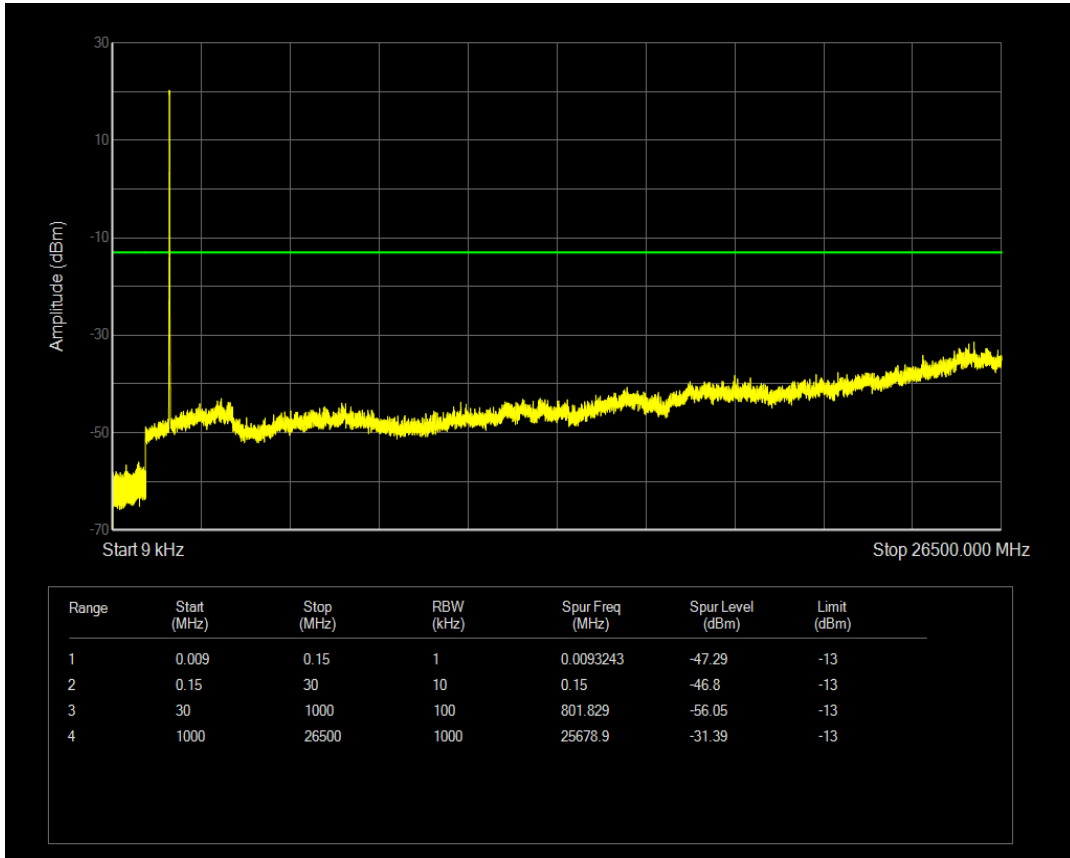

Band4 QPSK BW=10MHz Channel=20000 RB Size=1 Position=#0

Band4 QPSK BW=10MHz Channel=20000 RB Size=50 Position=#0

Band4 QAM16 BW=10MHz Channel=20000 RB Size=1 Position=#0

Band4 QAM16 BW=10MHz Channel=20000 RB Size=50 Position=#0

Band4 QPSK BW=10MHz Channel=20175 RB Size=1 Position=#0

Band4 QPSK BW=10MHz Channel=20175 RB Size=50 Position=#0

Band4 QAM16 BW=10MHz Channel=20175 RB Size=1 Position=#0

Band4 QAM16 BW=10MHz Channel=20175 RB Size=50 Position=#0