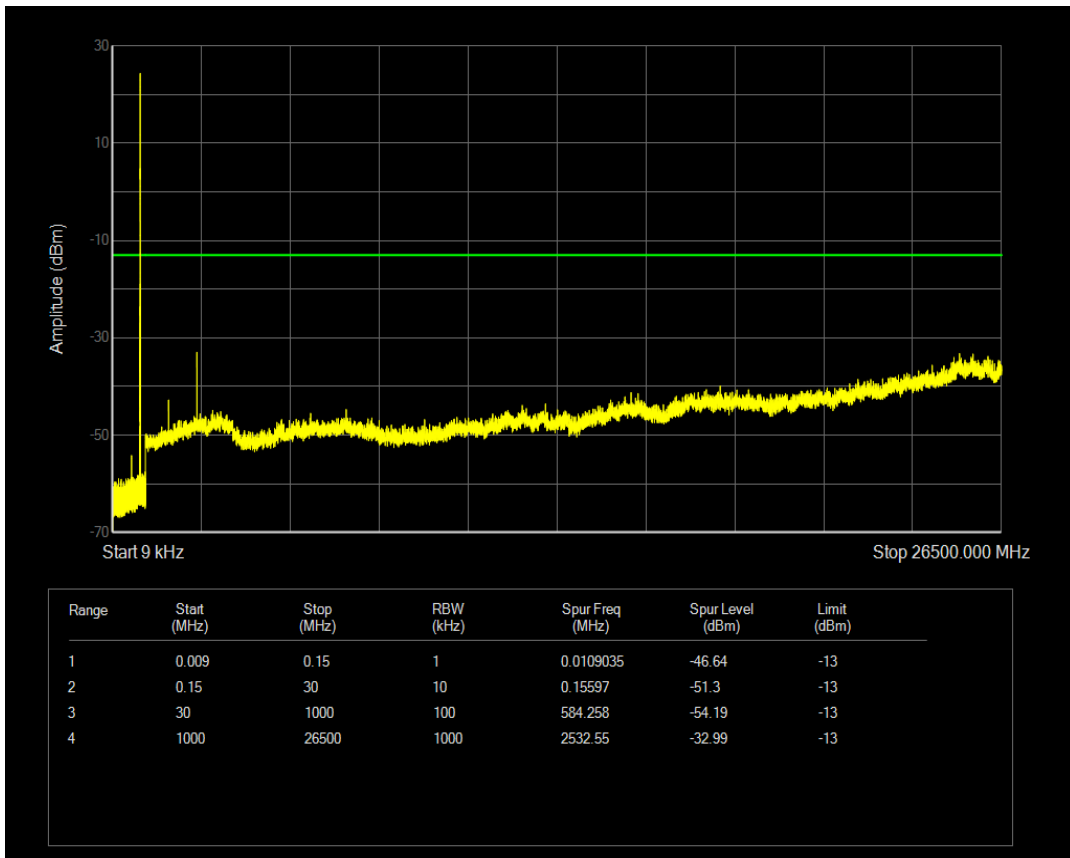

Band26(824-849) QAM16 BW=5MHz Channel=27015 RB Size=1 Position=#0

Band26(824-849) QAM16 BW=5MHz Channel=27015 RB Size=25 Position=#0