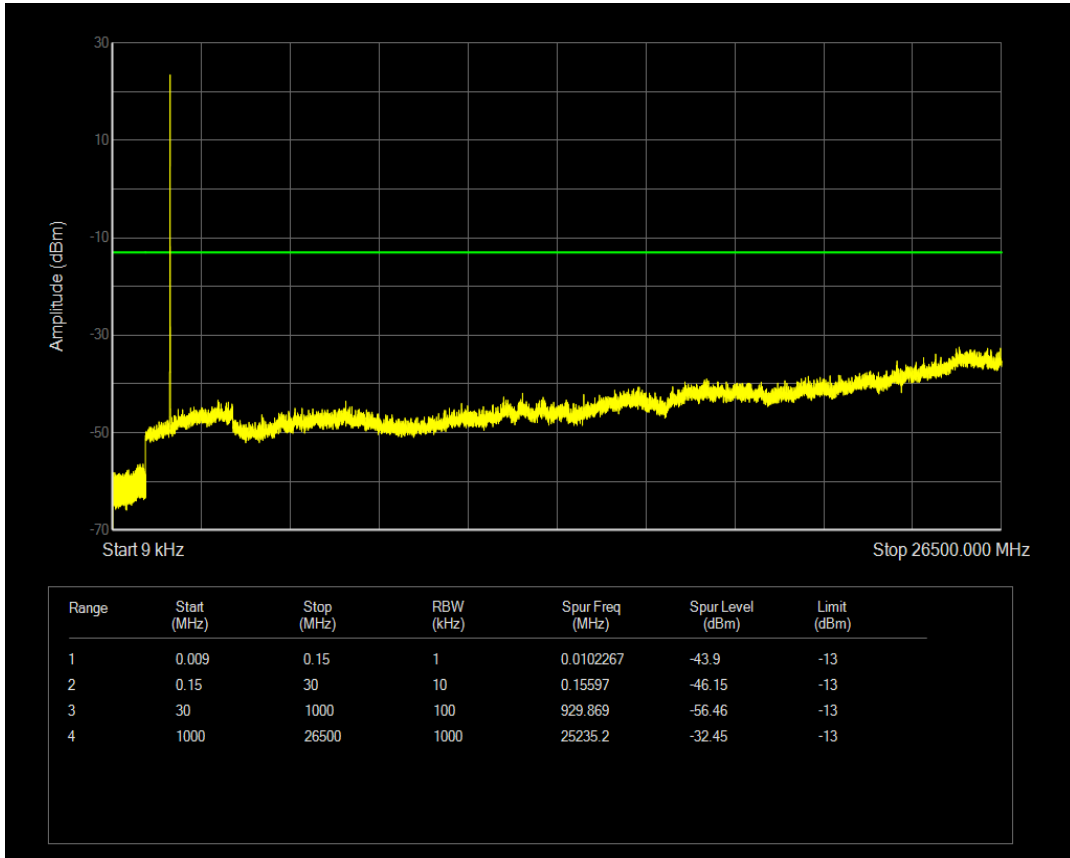

Band4 QPSK BW=3MHz Channel=20175 RB Size=15 Position=#0

Band4 QAM16 BW=3MHz Channel=20175 RB Size=1 Position=#0