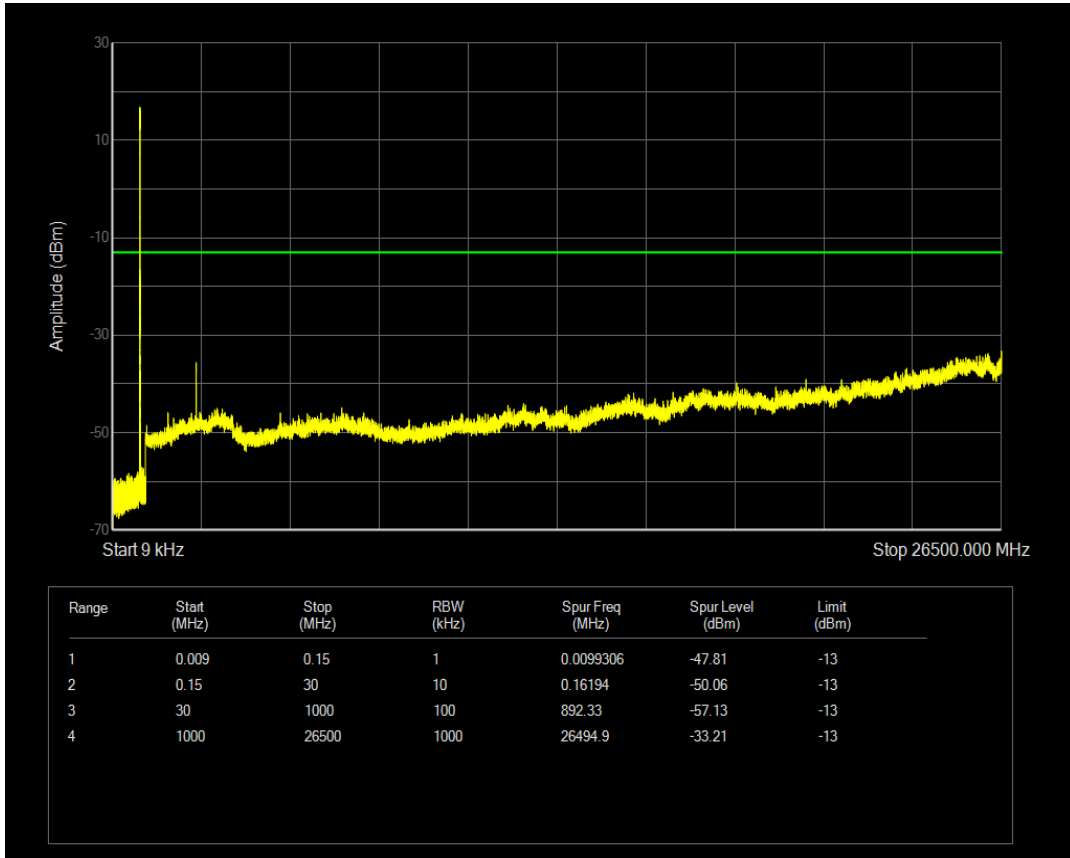

Band26(824-849) QPSK BW=3MHz Channel=26915 RB Size=1 Position=#0

Band26(824-849) QPSK BW=3MHz Channel=26915 RB Size=15 Position=#0

Band26(824-849) QAM16 BW=3MHz Channel=26915 RB Size=1 Position=#0

Band26(824-849) QAM16 BW=3MHz Channel=26915 RB Size=15 Position=#0

Band26(824-849) QPSK BW=3MHz Channel=27025 RB Size=1 Position=#0

Band26(824-849) QPSK BW=3MHz Channel=27025 RB Size=15 Position=#0

Band26(824-849) QAM16 BW=3MHz Channel=27025 RB Size=1 Position=#0

Band26(824-849) QAM16 BW=3MHz Channel=27025 RB Size=15 Position=#0