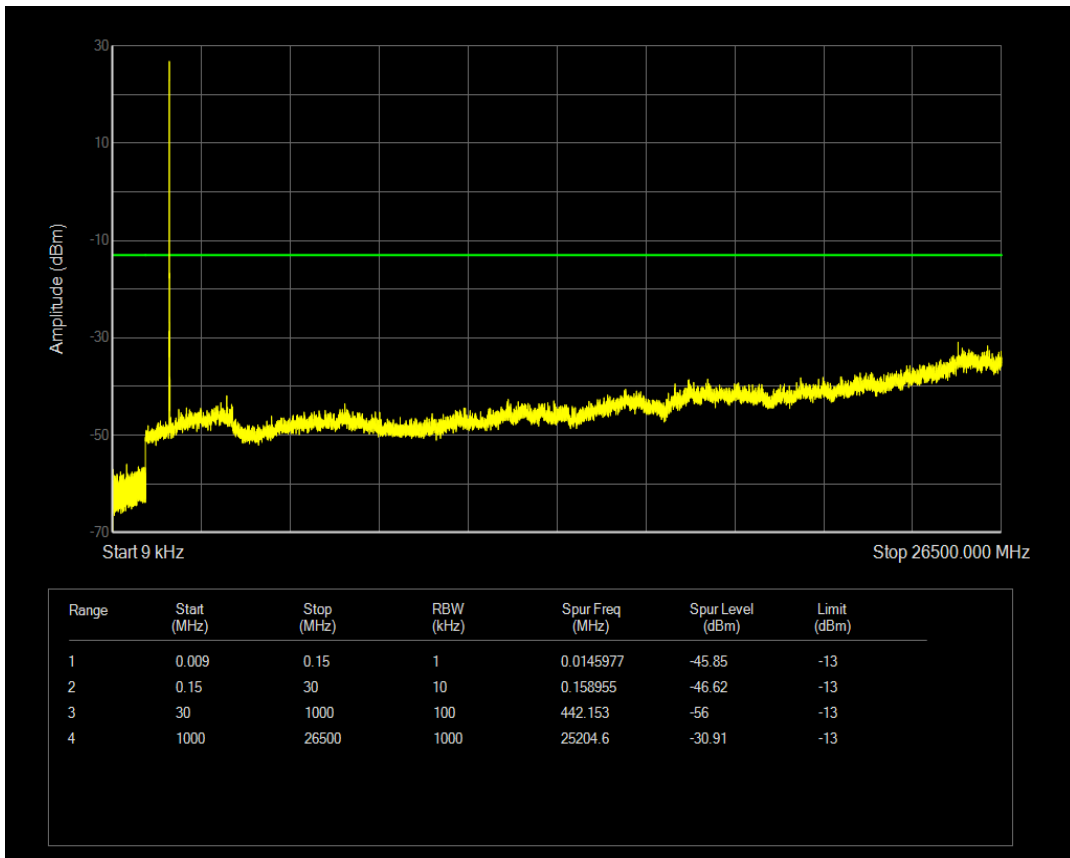

Band4 QPSK BW=3MHz Channel=20385 RB Size=1 Position=#0

Band4 QPSK BW=3MHz Channel=20385 RB Size=15 Position=#0

Band4 QAM16 BW=3MHz Channel=20385 RB Size=1 Position=#0

Band4 QAM16 BW=3MHz Channel=20385 RB Size=15 Position=#0

Band4 QPSK BW=5MHz Channel=19975 RB Size=1 Position=#0

Band4 QPSK BW=5MHz Channel=19975 RB Size=25 Position=#0

Band4 QAM16 BW=5MHz Channel=19975 RB Size=1 Position=#0

Band4 QAM16 BW=5MHz Channel=19975 RB Size=25 Position=#0