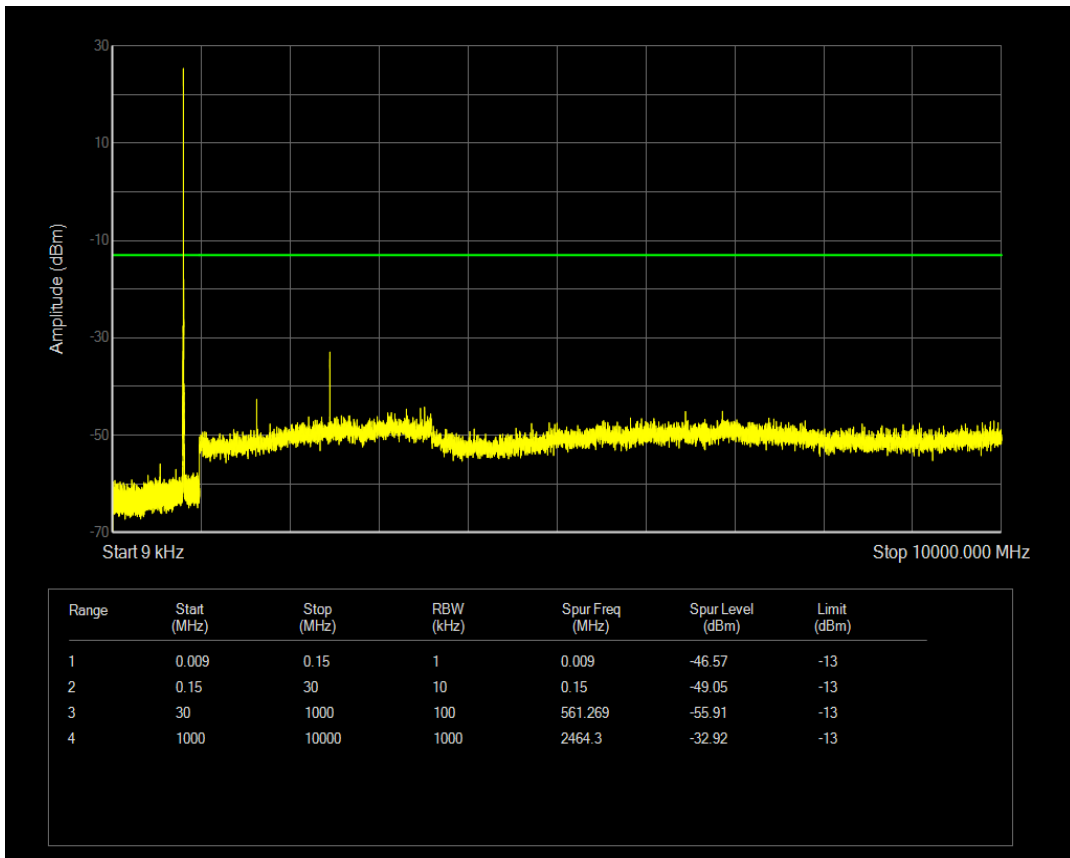

Band26(814-824) QAM16 BW=3MHz Channel=26775 RB Size=1 Position=#0

Band26(814-824) QAM16 BW=3MHz Channel=26775 RB Size=15 Position=#0