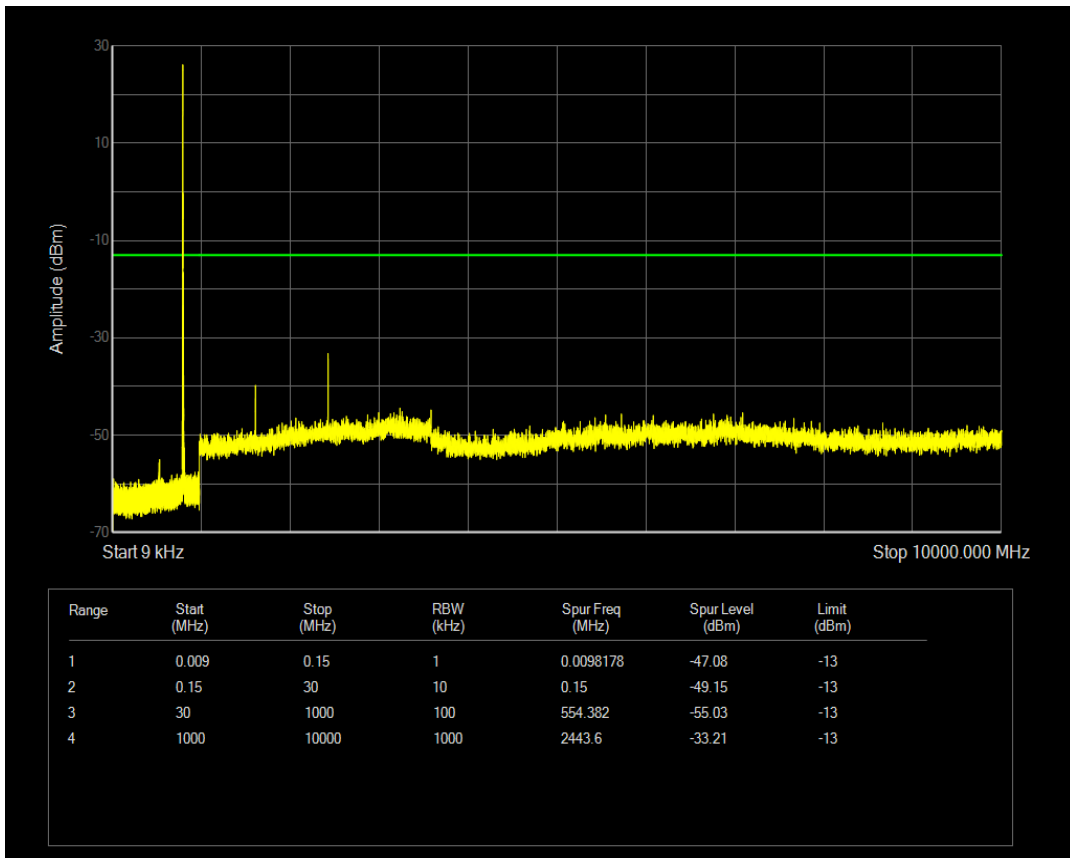

Band26(814-824) QPSK BW=3MHz Channel=26775 RB Size=1 Position=#0

Band26(814-824) QPSK BW=3MHz Channel=26775 RB Size=15 Position=#0

Band26(814-824) QAM16 BW=3MHz Channel=26775 RB Size=1 Position=#0

Band26(814-824) QAM16 BW=3MHz Channel=26775 RB Size=15 Position=#0

Band26(814-824) QPSK BW=5MHz Channel=26715 RB Size=1 Position=#0

Band26(814-824) QPSK BW=5MHz Channel=26715 RB Size=25 Position=#0

Band26(814-824) QAM16 BW=5MHz Channel=26715 RB Size=1 Position=#0

Band26(814-824) QAM16 BW=5MHz Channel=26715 RB Size=25 Position=#0