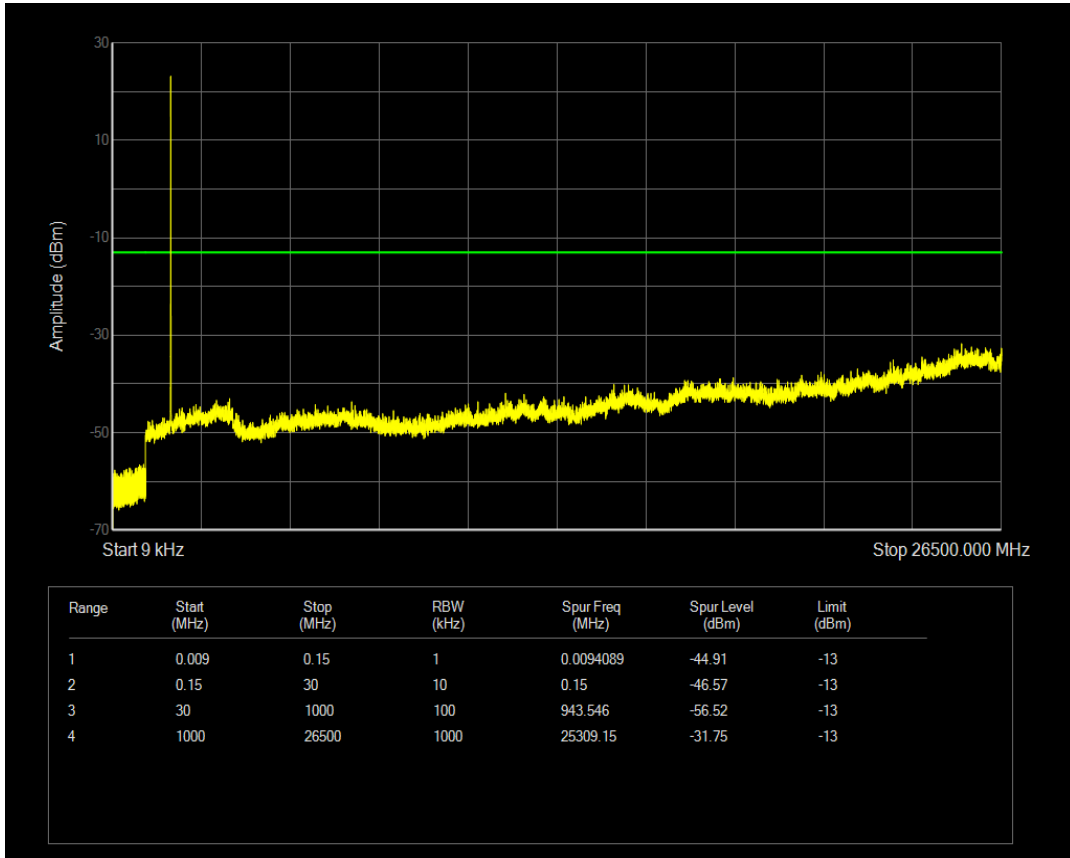

Band4 QPSK BW=3MHz Channel=20385 RB Size=1 Position=#0

Band4 QPSK BW=3MHz Channel=20385 RB Size=15 Position=#0

Band4 QAM16 BW=3MHz Channel=20385 RB Size=1 Position=#0

Band4 QAM16 BW=3MHz Channel=20385 RB Size=15 Position=#0

Band4 QPSK BW=5MHz Channel=19975 RB Size=1 Position=#0

Band4 QPSK BW=5MHz Channel=19975 RB Size=25 Position=#0

Band4 QAM16 BW=5MHz Channel=19975 RB Size=1 Position=#0

Band4 QAM16 BW=5MHz Channel=19975 RB Size=25 Position=#0