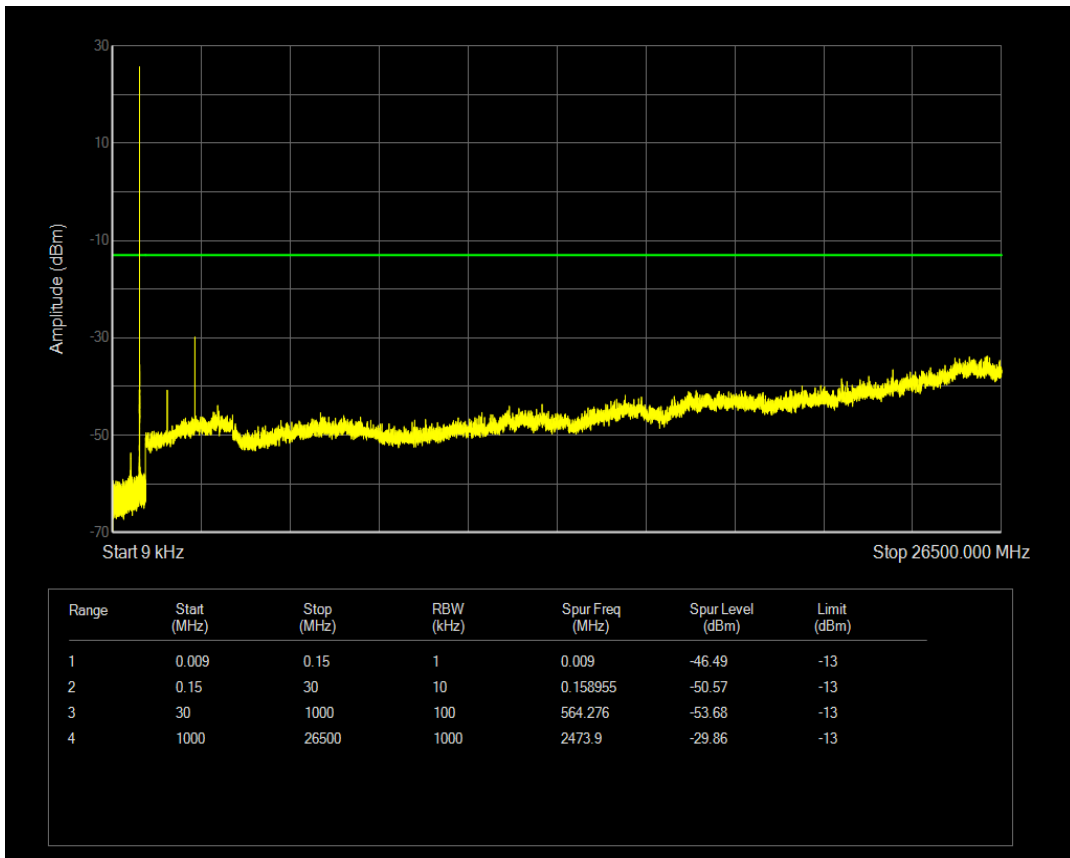

Band26(814-824) QPSK BW=10MHz Channel=26740 RB Size=1 Position=#0

Band26(814-824) QPSK BW=10MHz Channel=26740 RB Size=50 Position=#0

Band26(814-824) QAM16 BW=10MHz Channel=26740 RB Size=1 Position=#0

Band26(814-824) QAM16 BW=10MHz Channel=26740 RB Size=50 Position=#0

Band26(824-849) QPSK BW=1.4MHz Channel=26797 RB Size=1 Position=#0

Band26(824-849) QPSK BW=1.4MHz Channel=26797 RB Size=6 Position=#0

Band26(824-849) QAM16 BW=1.4MHz Channel=26797 RB Size=1 Position=#0

Band26(824-849) QAM16 BW=1.4MHz Channel=26797 RB Size=6 Position=#0