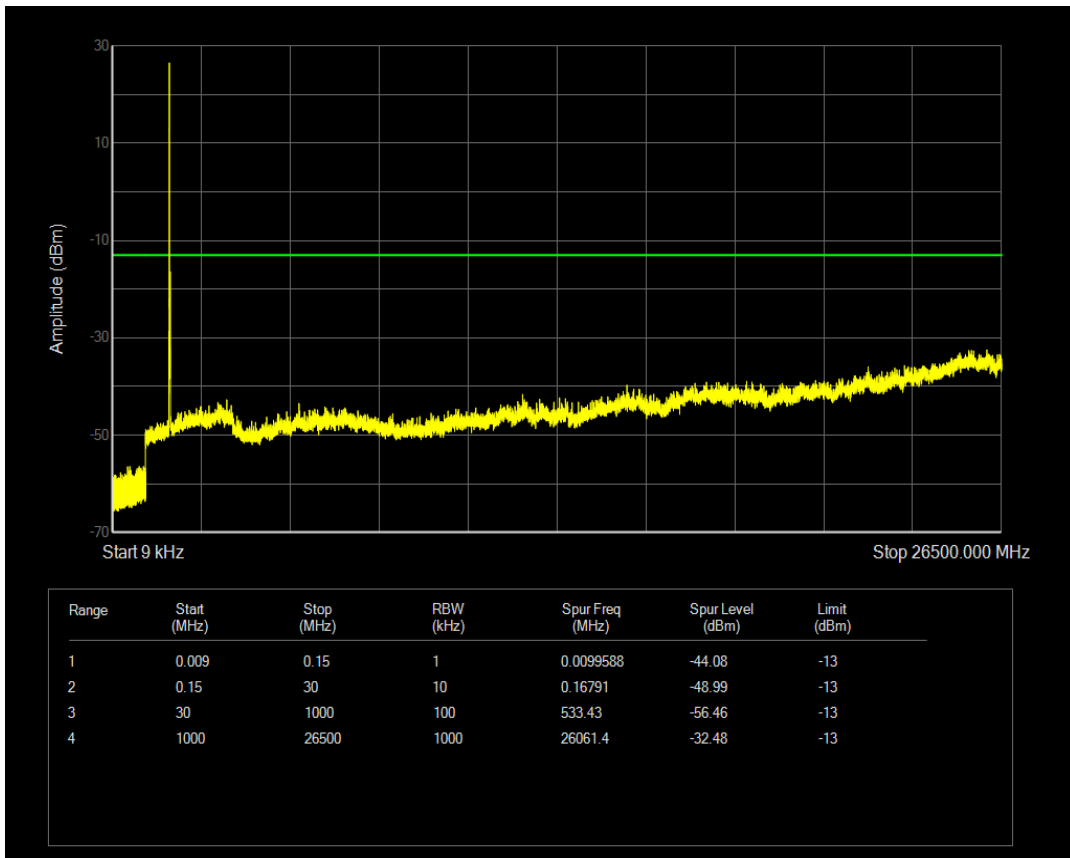

Band4 QPSK BW=10MHz Channel=20350 RB Size=1 Position=#0

Band4 QPSK BW=10MHz Channel=20350 RB Size=50 Position=#0

Band4 QAM16 BW=10MHz Channel=20350 RB Size=1 Position=#0

Band4 QAM16 BW=10MHz Channel=20350 RB Size=50 Position=#0

Band4 QPSK BW=15MHz Channel=20025 RB Size=1 Position=#0

Band4 QPSK BW=15MHz Channel=20025 RB Size=75 Position=#0

Band4 QAM16 BW=15MHz Channel=20025 RB Size=1 Position=#0

Band4 QAM16 BW=15MHz Channel=20025 RB Size=75 Position=#0