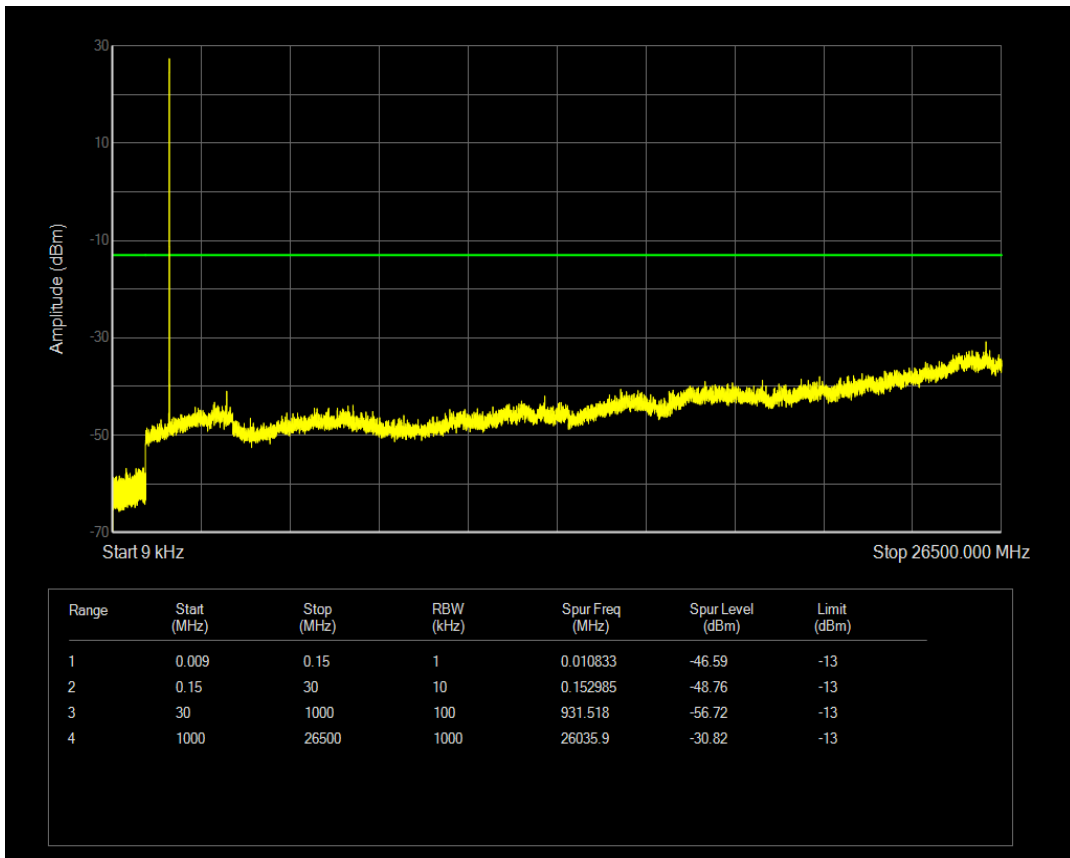

Band4 QAM16 BW=1.4MHz Channel=19957 RB Size=1 Position=#0

Band4 QAM16 BW=1.4MHz Channel=19957 RB Size=6 Position=#0