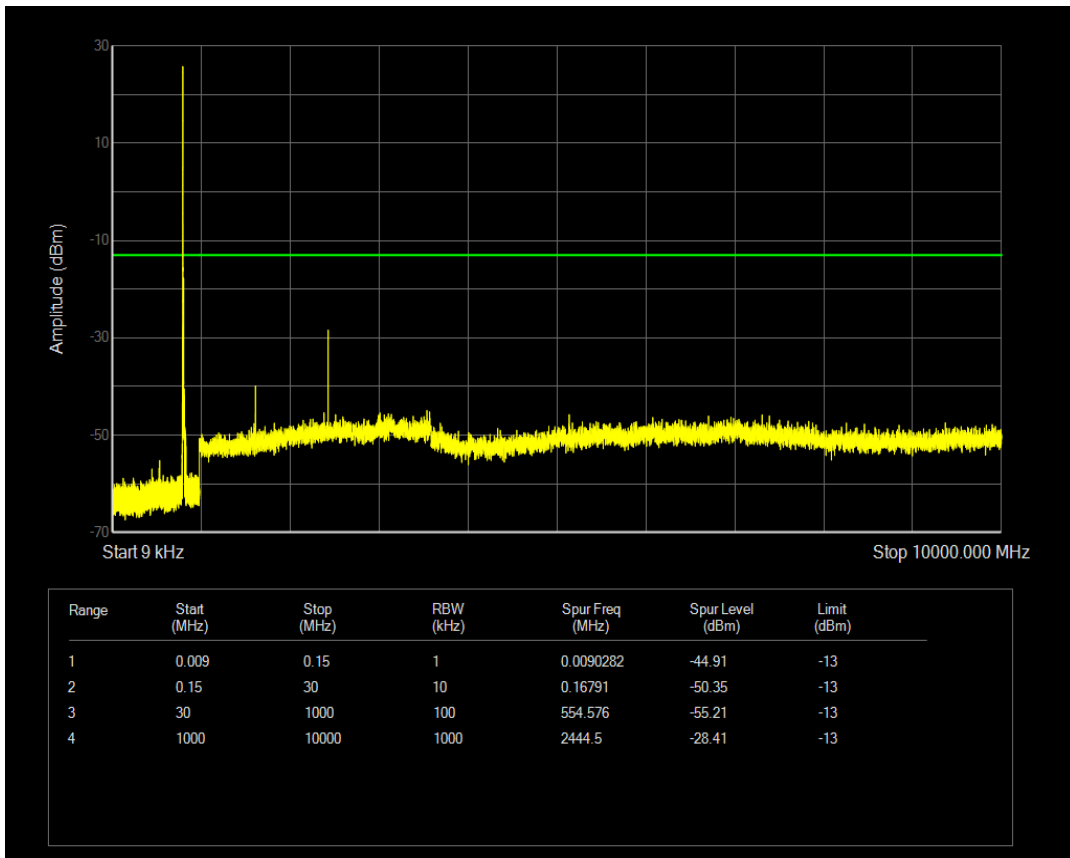

Band26(814-824) QPSK BW=10MHz Channel=26740 RB Size=1 Position=#0

Band26(814-824) QPSK BW=10MHz Channel=26740 RB Size=50 Position=#0