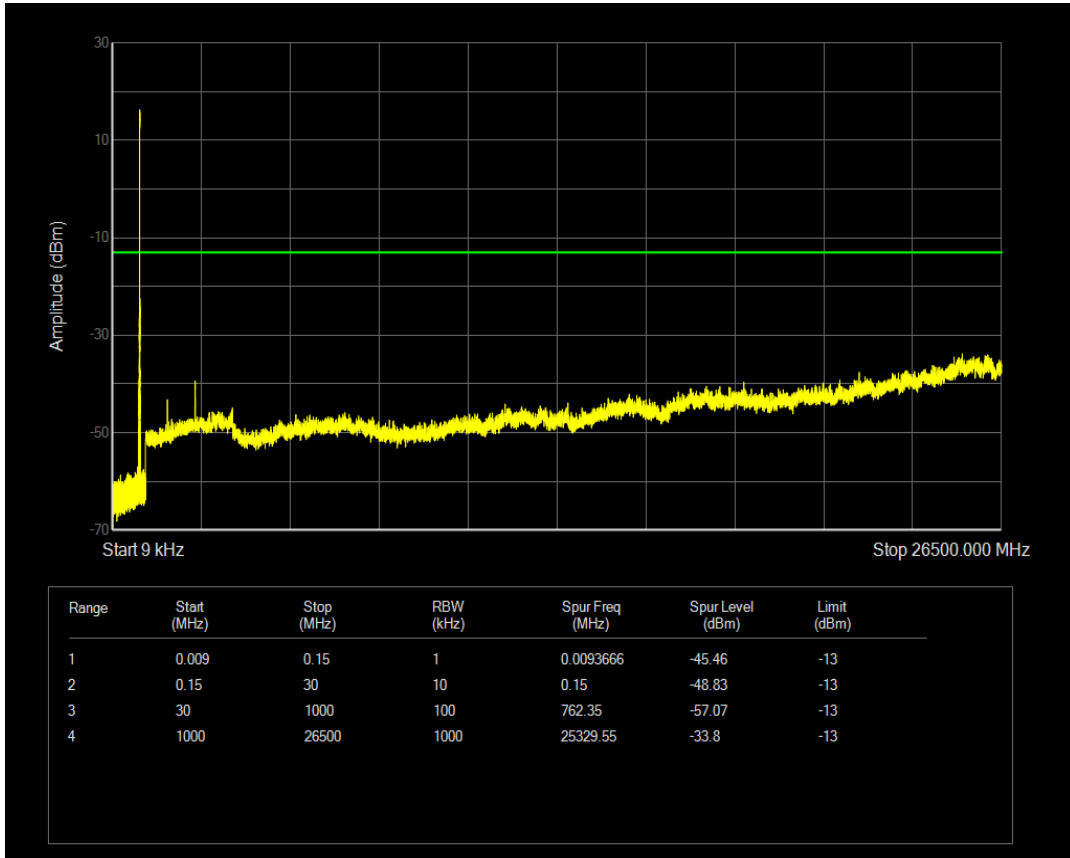

Band26(824-849) QPSK BW=3MHz Channel=27025 RB Size=1 Position=#0

Band26(824-849) QPSK BW=3MHz Channel=27025 RB Size=15 Position=#0

Band26(824-849) QAM16 BW=3MHz Channel=27025 RB Size=1 Position=#0

Band26(824-849) QAM16 BW=3MHz Channel=27025 RB Size=15 Position=#0

Band26(824-849) QPSK BW=5MHz Channel=26815 RB Size=1 Position=#0

Band26(824-849) QPSK BW=5MHz Channel=26815 RB Size=25 Position=#0

Band26(824-849) QAM16 BW=5MHz Channel=26815 RB Size=1 Position=#0

Band26(824-849) QAM16 BW=5MHz Channel=26815 RB Size=25 Position=#0