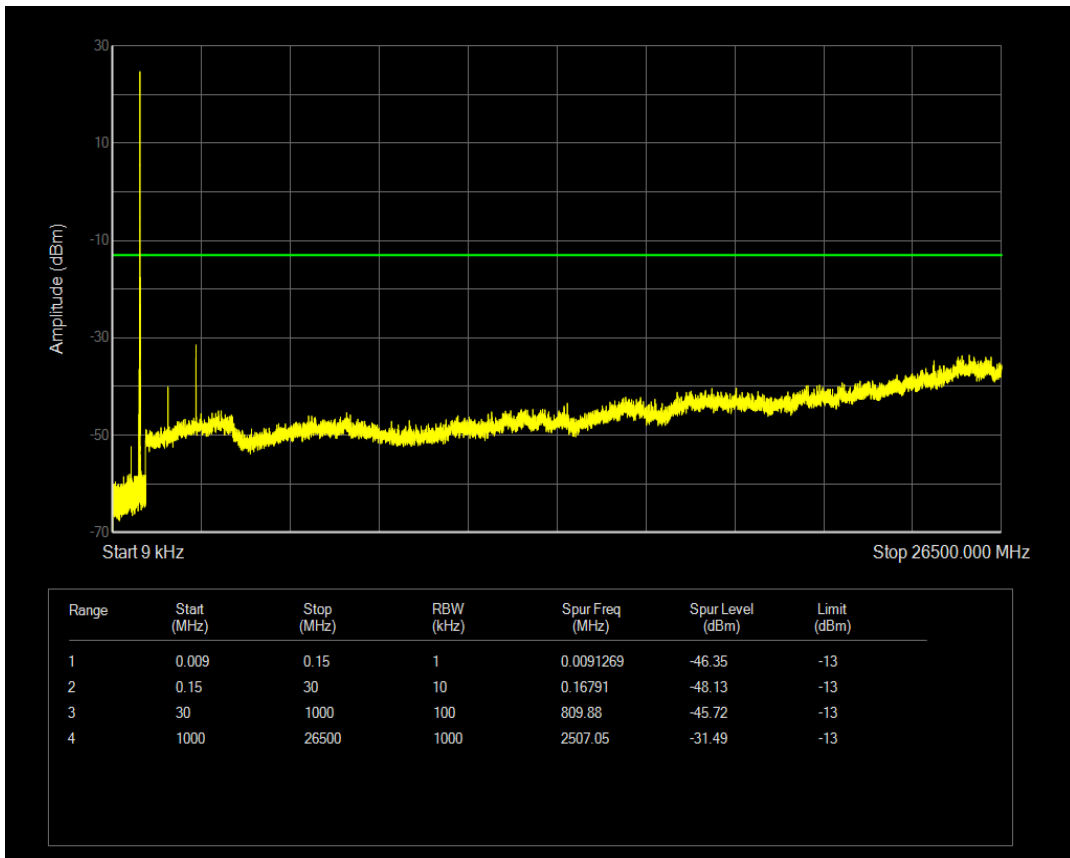

Band26(824-849) QPSK BW=3MHz Channel=26915 RB Size=1 Position=#0

Band26(824-849) QPSK BW=3MHz Channel=26915 RB Size=15 Position=#0