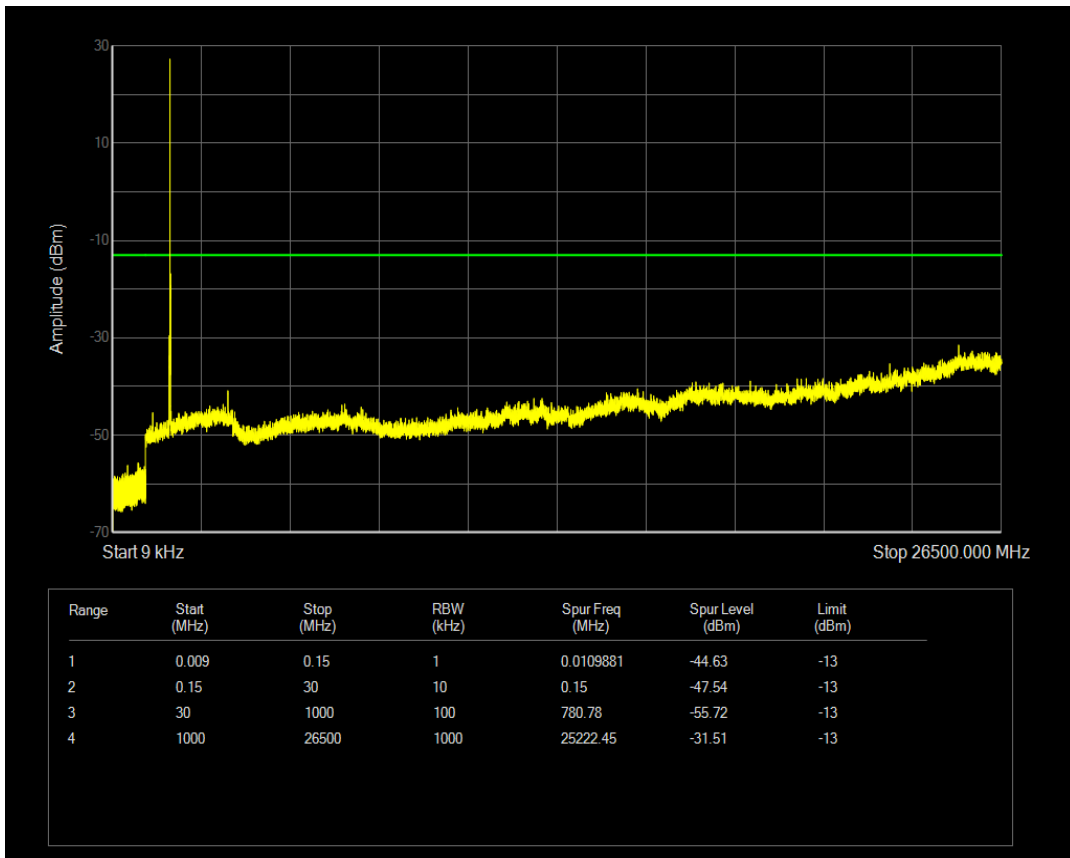

Band4 QPSK BW=10MHz Channel=20000 RB Size=1 Position=#0

Band4 QPSK BW=10MHz Channel=20000 RB Size=50 Position=#0

Band4 QAM16 BW=10MHz Channel=20000 RB Size=1 Position=#0

Band4 QAM16 BW=10MHz Channel=20000 RB Size=50 Position=#0

Band4 QPSK BW=10MHz Channel=20175 RB Size=1 Position=#0

Band4 QPSK BW=10MHz Channel=20175 RB Size=50 Position=#0

Band4 QAM16 BW=10MHz Channel=20175 RB Size=1 Position=#0

Band4 QAM16 BW=10MHz Channel=20175 RB Size=50 Position=#0