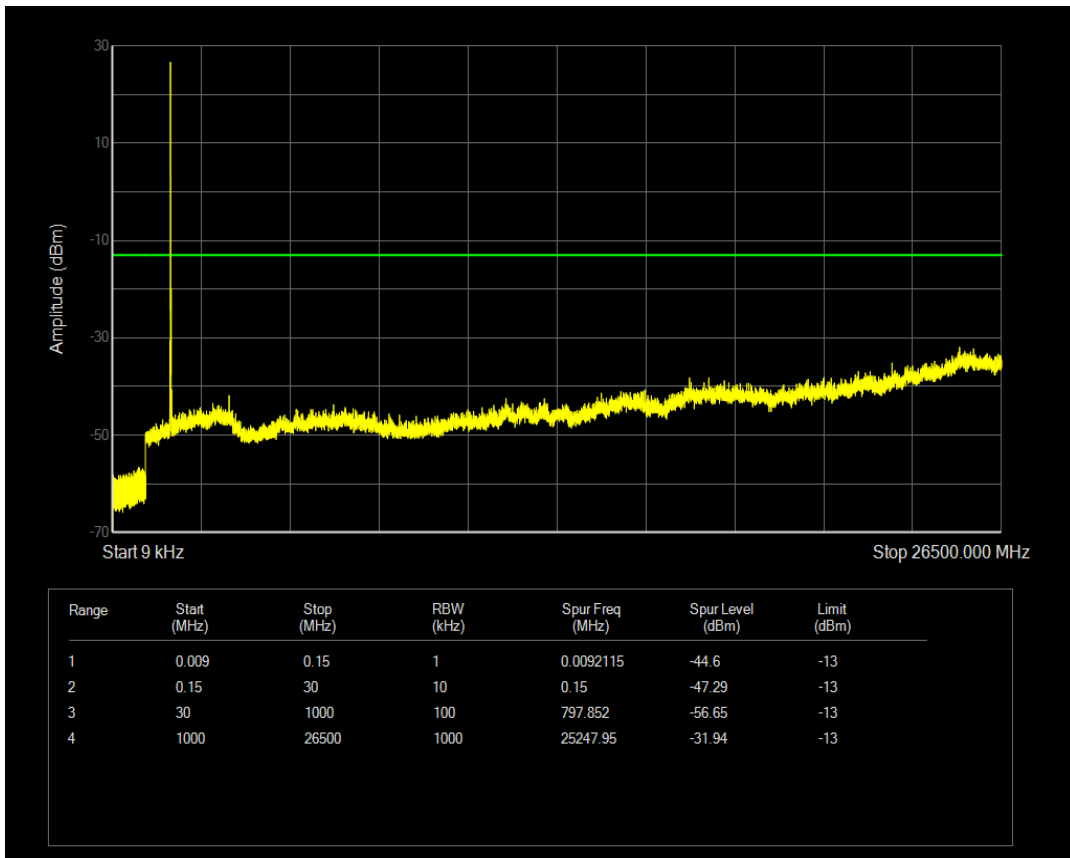

Band4 QPSK BW=10MHz Channel=20000 RB Size=1 Position=#0

Band4 QPSK BW=10MHz Channel=20000 RB Size=50 Position=#0

Band4 QAM16 BW=10MHz Channel=20000 RB Size=1 Position=#0

Band4 QAM16 BW=10MHz Channel=20000 RB Size=50 Position=#0

Band4 QPSK BW=10MHz Channel=20175 RB Size=1 Position=#0

Band4 QPSK BW=10MHz Channel=20175 RB Size=50 Position=#0

Band4 QAM16 BW=10MHz Channel=20175 RB Size=1 Position=#0

Band4 QAM16 BW=10MHz Channel=20175 RB Size=50 Position=#0

Band4 QPSK BW=10MHz Channel=20350 RB Size=1 Position=#0

Band4 QPSK BW=10MHz Channel=20350 RB Size=50 Position=#0

Band4 QAM16 BW=10MHz Channel=20350 RB Size=1 Position=#0

Band4 QAM16 BW=10MHz Channel=20350 RB Size=50 Position=#0