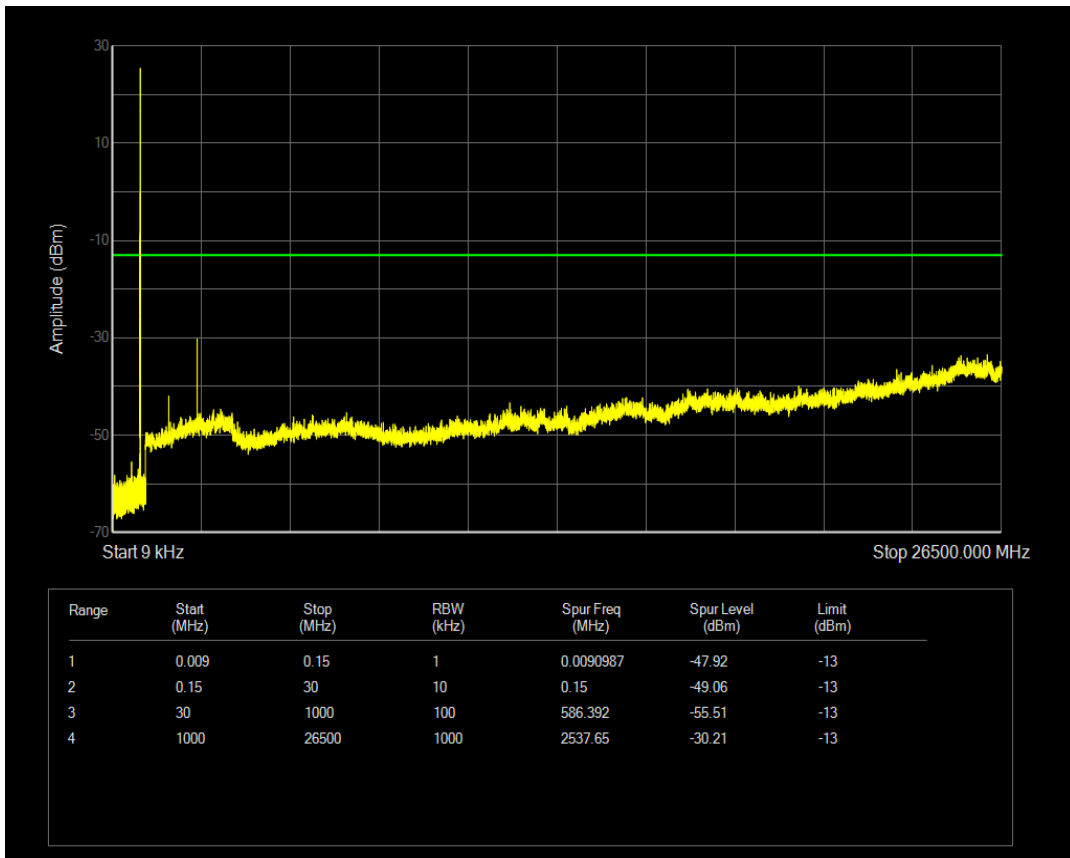

Band26(824-849) QAM16 BW=3MHz Channel=27025 RB Size=1 Position=#0

Band26(824-849) QAM16 BW=3MHz Channel=27025 RB Size=15 Position=#0