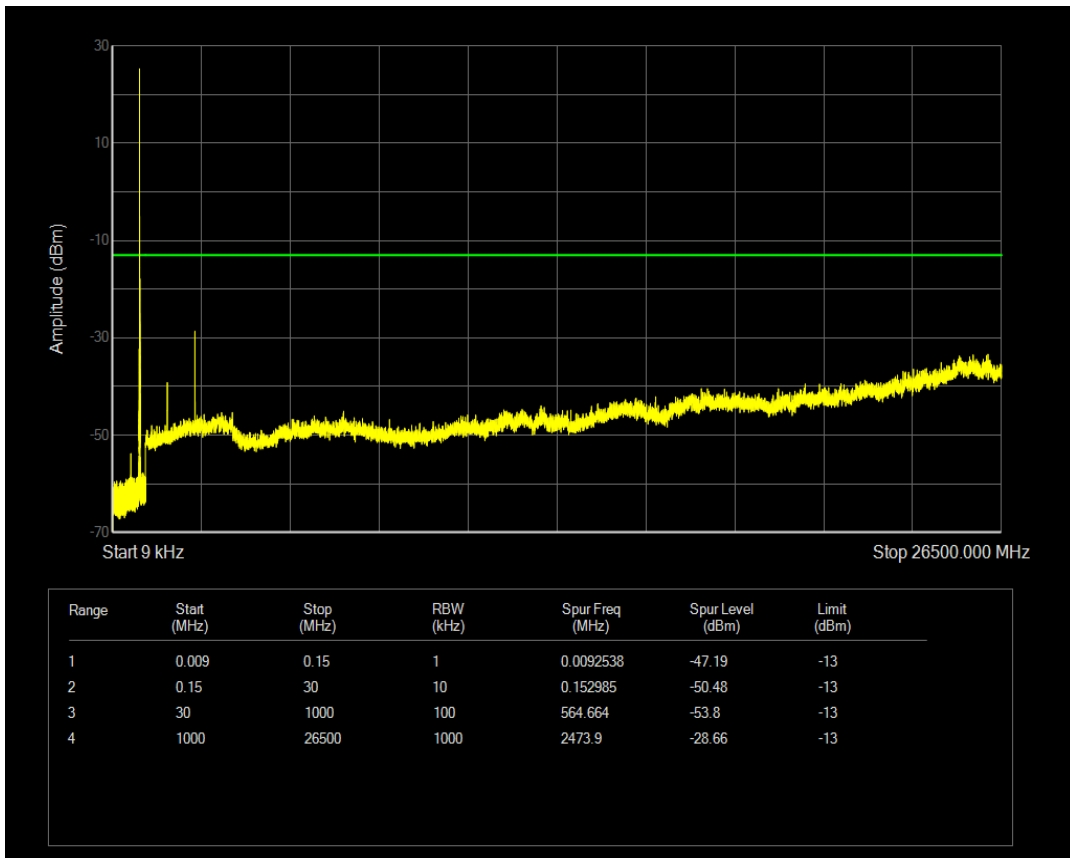

Band26(824-849) QPSK BW=5MHz Channel=27015 RB Size=1 Position=#0

Band26(824-849) QPSK BW=5MHz Channel=27015 RB Size=25 Position=#0

Band26(824-849) QAM16 BW=5MHz Channel=27015 RB Size=1 Position=#0

Band26(824-849) QAM16 BW=5MHz Channel=27015 RB Size=25 Position=#0

Band26(824-849) QPSK BW=10MHz Channel=26840 RB Size=1 Position=#0

Band26(824-849) QPSK BW=10MHz Channel=26840 RB Size=50 Position=#0

Band26(824-849) QAM16 BW=10MHz Channel=26840 RB Size=1 Position=#0

Band26(824-849) QAM16 BW=10MHz Channel=26840 RB Size=50 Position=#0