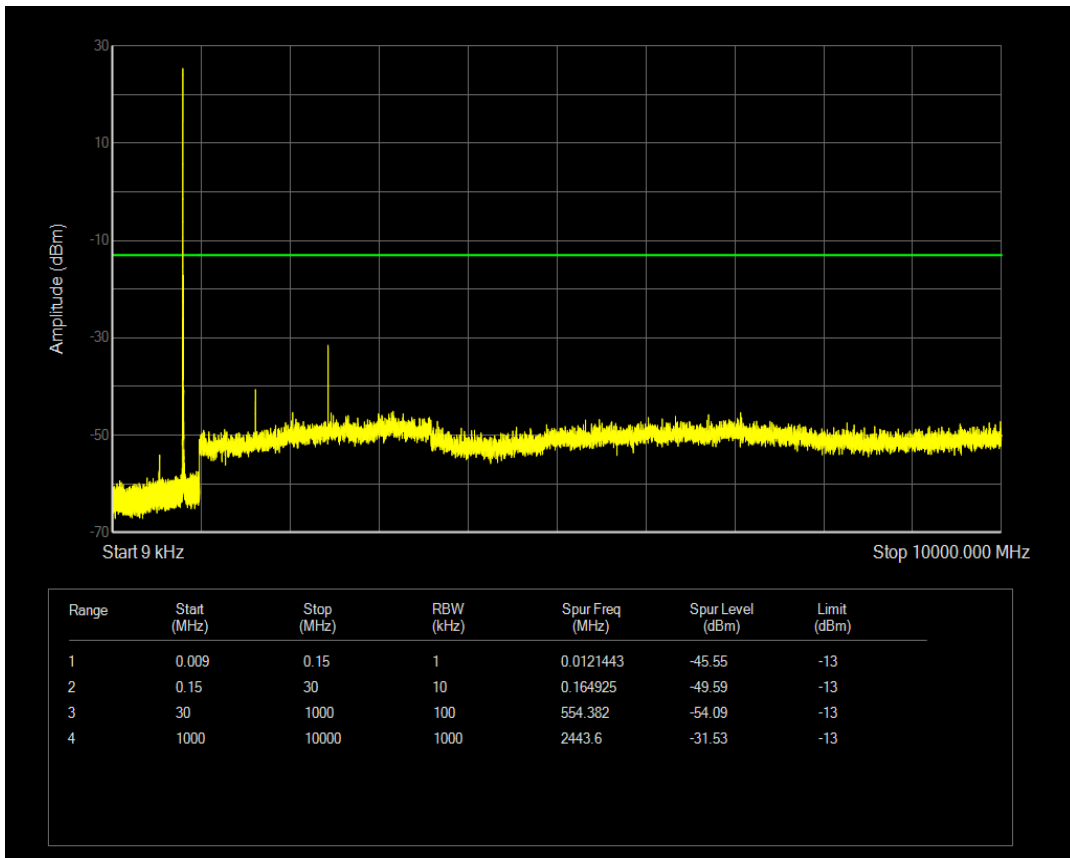

Band26(814-824) QPSK BW=3MHz Channel=26775 RB Size=1 Position=#0

Band26(814-824) QPSK BW=3MHz Channel=26775 RB Size=15 Position=#0

Band26(814-824) QAM16 BW=3MHz Channel=26775 RB Size=1 Position=#0

Band26(814-824) QAM16 BW=3MHz Channel=26775 RB Size=15 Position=#0

Band26(814-824) QPSK BW=5MHz Channel=26715 RB Size=1 Position=#0

Band26(814-824) QPSK BW=5MHz Channel=26715 RB Size=25 Position=#0

Band26(814-824) QAM16 BW=5MHz Channel=26715 RB Size=1 Position=#0

Band26(814-824) QAM16 BW=5MHz Channel=26715 RB Size=25 Position=#0