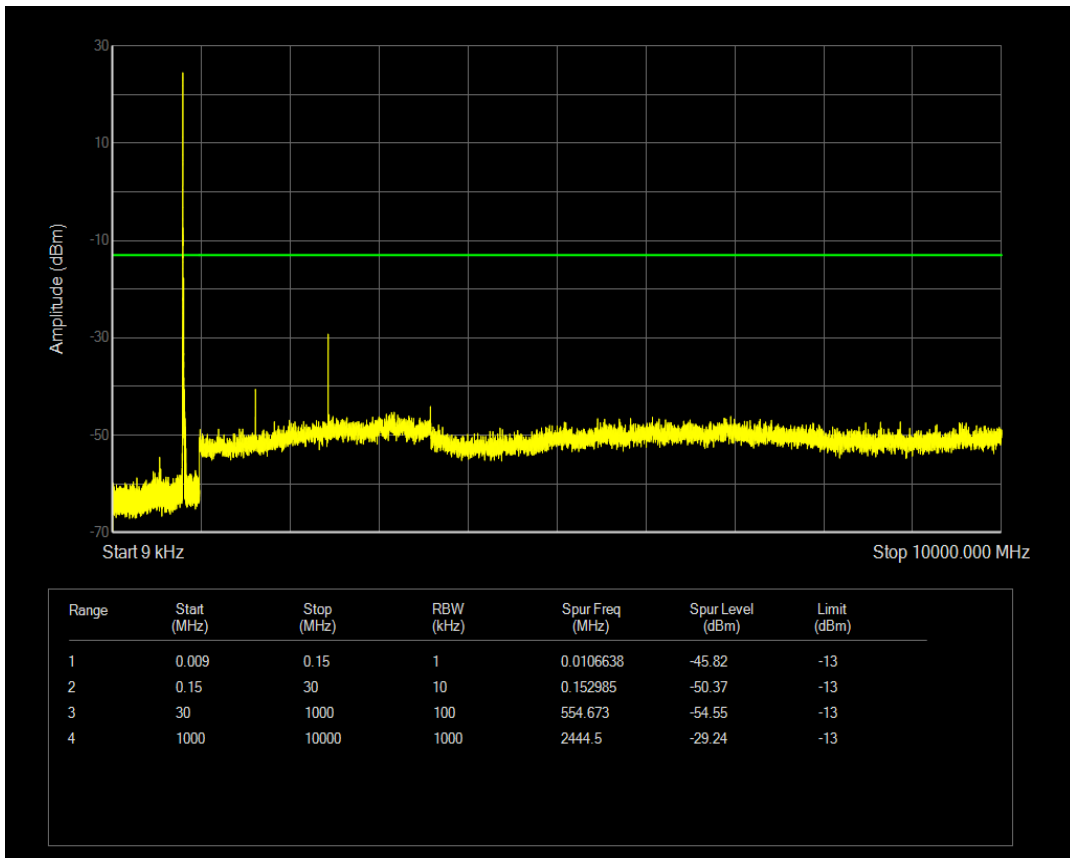

Band26(814-824) QPSK BW=5MHz Channel=26765 RB Size=1 Position=#0

Band26(814-824) QPSK BW=5MHz Channel=26765 RB Size=25 Position=#0

Band26(814-824) QAM16 BW=5MHz Channel=26765 RB Size=1 Position=#0

Band26(814-824) QAM16 BW=5MHz Channel=26765 RB Size=25 Position=#0

Band26(814-824) QPSK BW=10MHz Channel=26740 RB Size=1 Position=#0

Band26(814-824) QPSK BW=10MHz Channel=26740 RB Size=50 Position=#0

Band26(814-824) QAM16 BW=10MHz Channel=26740 RB Size=1 Position=#0

Band26(814-824) QAM16 BW=10MHz Channel=26740 RB Size=50 Position=#0