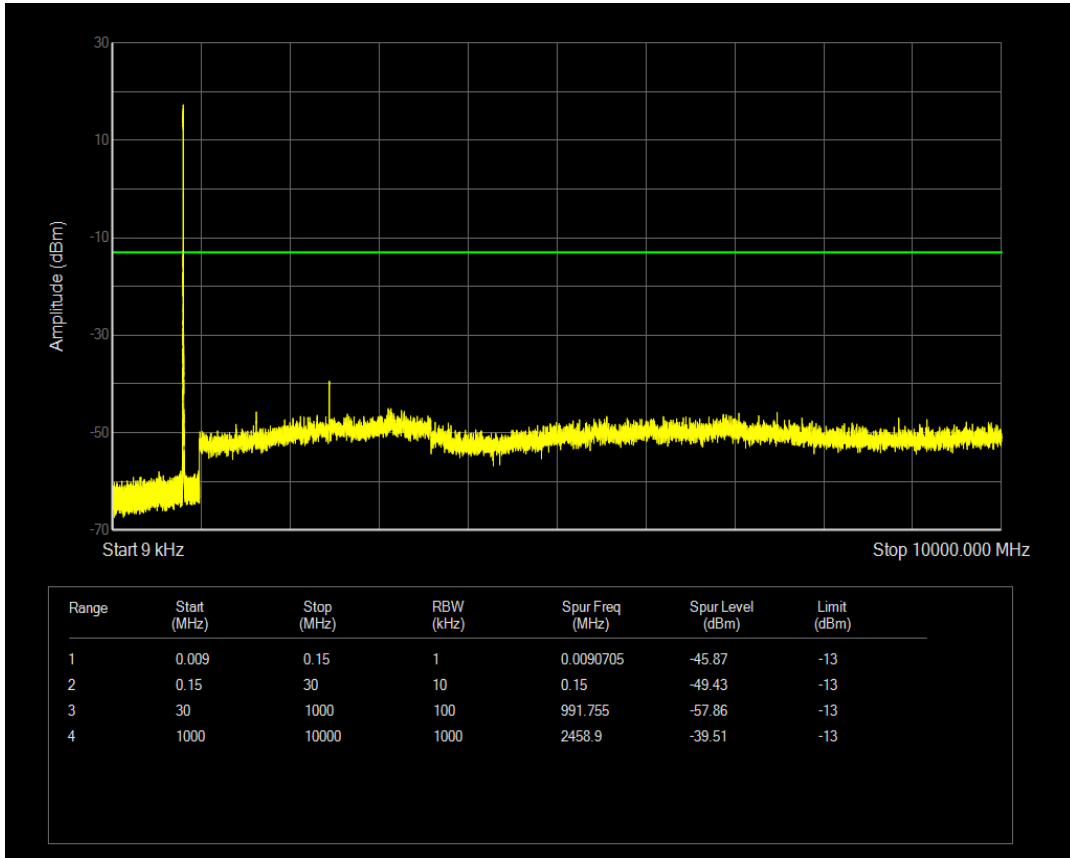

Band26(814-824) QPSK BW=3MHz Channel=26740 RB Size=1 Position=#0

Band26(814-824) QPSK BW=3MHz Channel=26740 RB Size=15 Position=#0

Band26(814-824) QAM16 BW=3MHz Channel=26740 RB Size=1 Position=#0

Band26(814-824) QAM16 BW=3MHz Channel=26740 RB Size=15 Position=#0