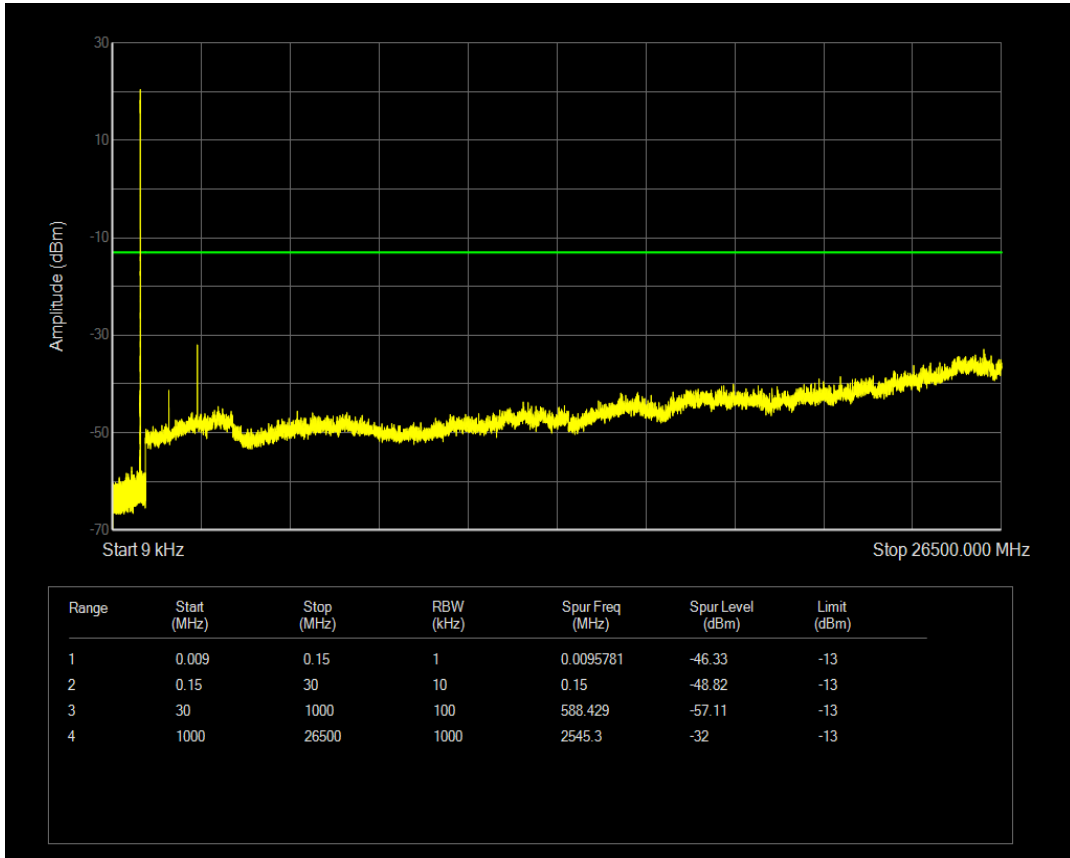

Band26(824-849) QPSK BW=1.4MHz Channel=26915 RB Size=1 Position=#0

Band26(824-849) QPSK BW=1.4MHz Channel=26915 RB Size=6 Position=#0

Band26(824-849) QAM16 BW=1.4MHz Channel=26915 RB Size=1 Position=#0

Band26(824-849) QAM16 BW=1.4MHz Channel=26915 RB Size=6 Position=#0

Band26(824-849) QPSK BW=1.4MHz Channel=27033 RB Size=1 Position=#0

Band26(824-849) QPSK BW=1.4MHz Channel=27033 RB Size=6 Position=#0

Band26(824-849) QAM16 BW=1.4MHz Channel=27033 RB Size=1 Position=#0

Band26(824-849) QAM16 BW=1.4MHz Channel=27033 RB Size=6 Position=#0