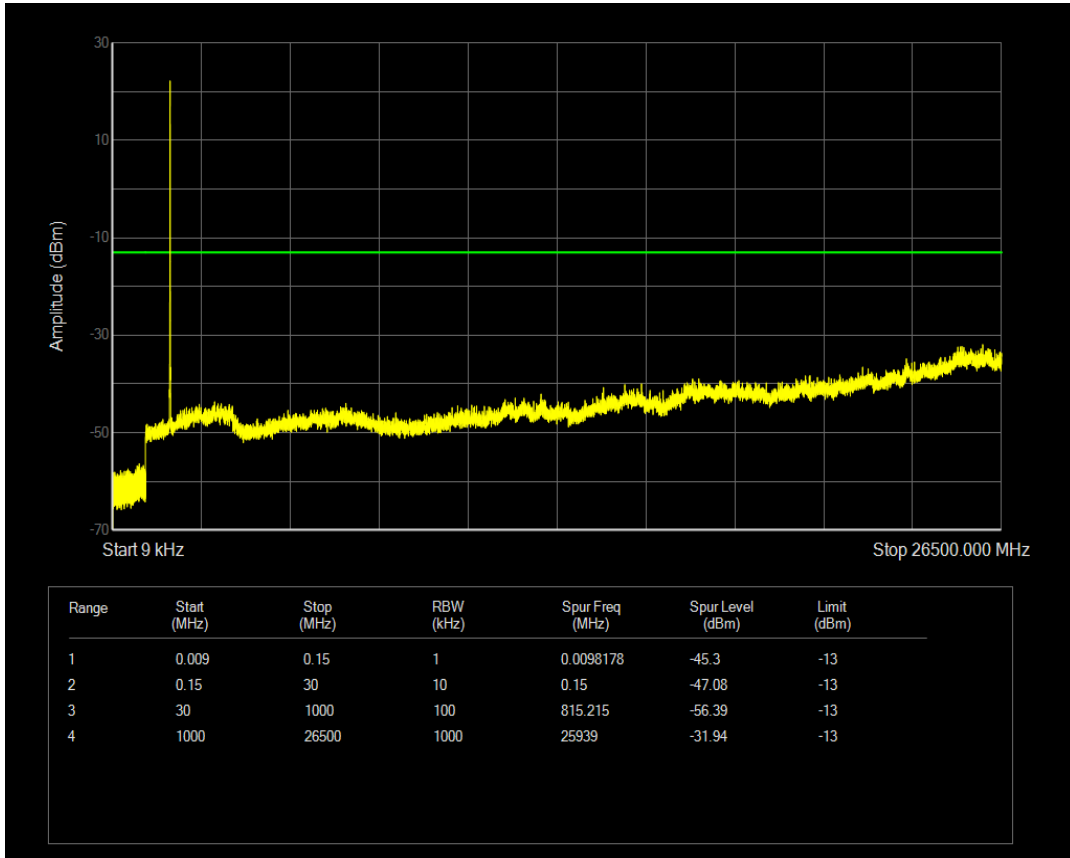

Band4 QPSK BW=5MHz Channel=19975 RB Size=1 Position=#0

Band4 QPSK BW=5MHz Channel=19975 RB Size=25 Position=#0

Band4 QAM16 BW=5MHz Channel=19975 RB Size=1 Position=#0

Band4 QAM16 BW=5MHz Channel=19975 RB Size=25 Position=#0

Band4 QPSK BW=5MHz Channel=20175 RB Size=1 Position=#0

Band4 QPSK BW=5MHz Channel=20175 RB Size=25 Position=#0

Band4 QAM16 BW=5MHz Channel=20175 RB Size=1 Position=#0

Band4 QAM16 BW=5MHz Channel=20175 RB Size=25 Position=#0