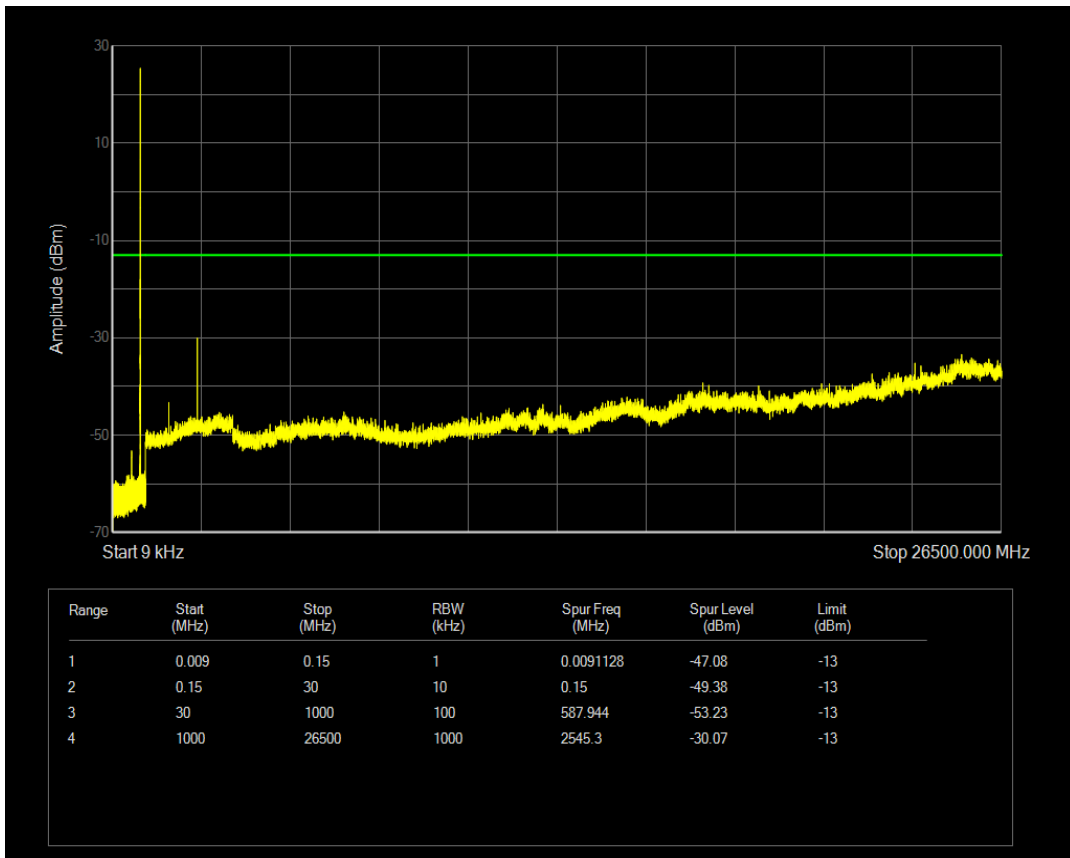

Band26(824-849) QPSK BW=1.4MHz Channel=26915 RB Size=1 Position=#0

Band26(824-849) QPSK BW=1.4MHz Channel=26915 RB Size=6 Position=#0

Band26(824-849) QAM16 BW=1.4MHz Channel=26915 RB Size=1 Position=#0

Band26(824-849) QAM16 BW=1.4MHz Channel=26915 RB Size=6 Position=#0

Band26(824-849) QPSK BW=1.4MHz Channel=27033 RB Size=1 Position=#0

Band26(824-849) QPSK BW=1.4MHz Channel=27033 RB Size=6 Position=#0

Band26(824-849) QAM16 BW=1.4MHz Channel=27033 RB Size=1 Position=#0

Band26(824-849) QAM16 BW=1.4MHz Channel=27033 RB Size=6 Position=#0