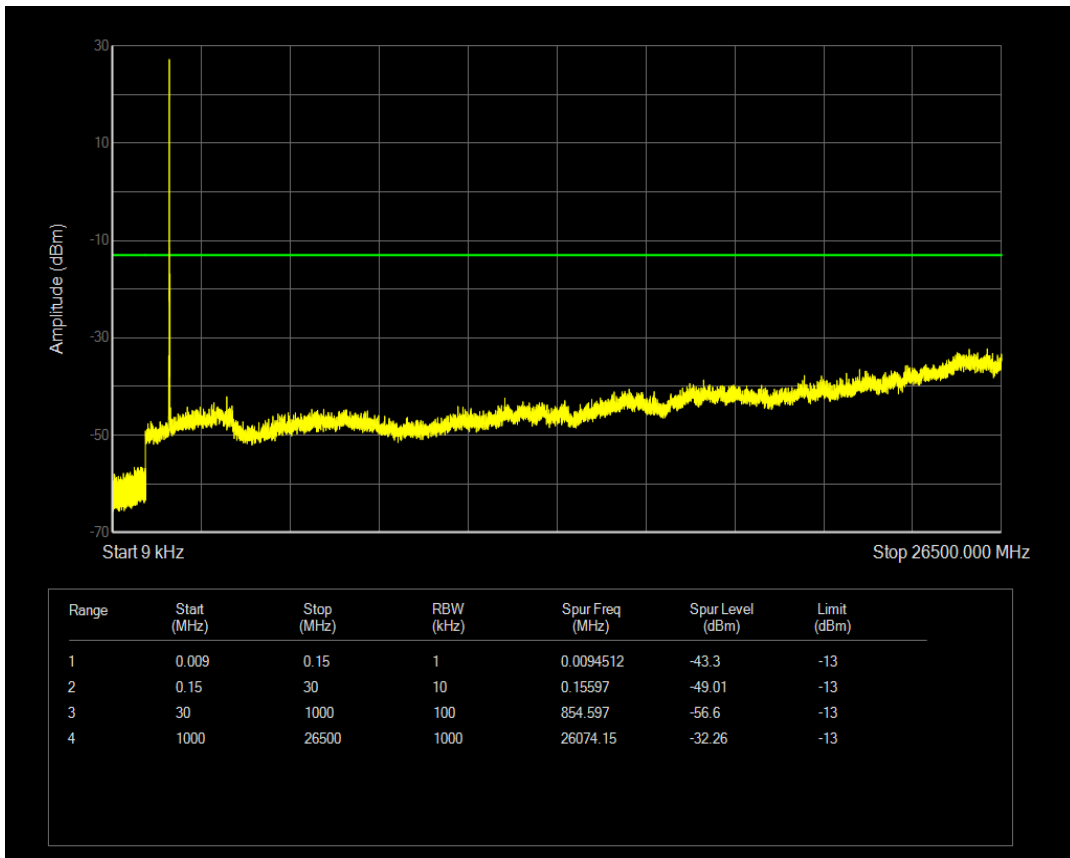

Band4 QPSK BW=5MHz Channel=20375 RB Size=1 Position=#0

Band4 QPSK BW=5MHz Channel=20375 RB Size=25 Position=#0

Band4 QAM16 BW=5MHz Channel=20375 RB Size=1 Position=#0

Band4 QAM16 BW=5MHz Channel=20375 RB Size=25 Position=#0

Band4 QPSK BW=10MHz Channel=20000 RB Size=1 Position=#0

Band4 QPSK BW=10MHz Channel=20000 RB Size=50 Position=#0

Band4 QAM16 BW=10MHz Channel=20000 RB Size=1 Position=#0

Band4 QAM16 BW=10MHz Channel=20000 RB Size=50 Position=#0