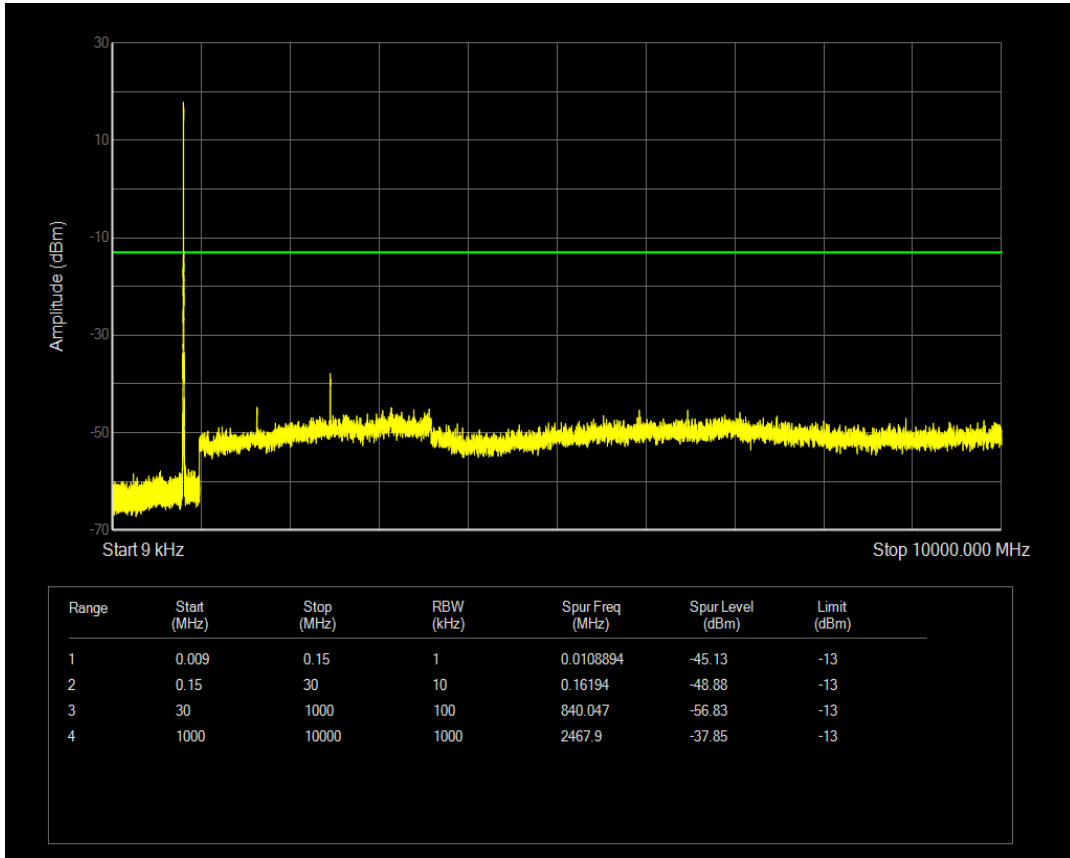

Band26(814-824) QPSK BW=3MHz Channel=26775 RB Size=15 Position=#0

Band26(814-824) QAM16 BW=3MHz Channel=26775 RB Size=1 Position=#0