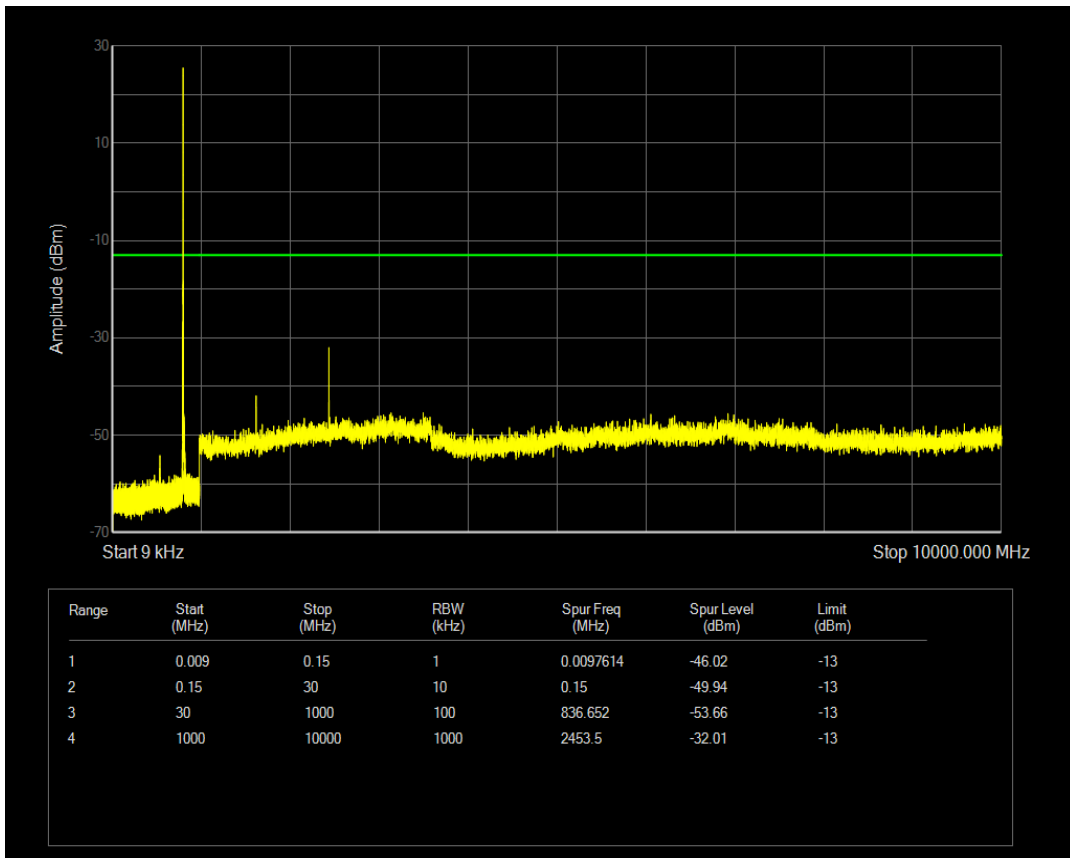

Band26(814-824) QPSK BW=3MHz Channel=26740 RB Size=1 Position=#0

Band26(814-824) QPSK BW=3MHz Channel=26740 RB Size=15 Position=#0