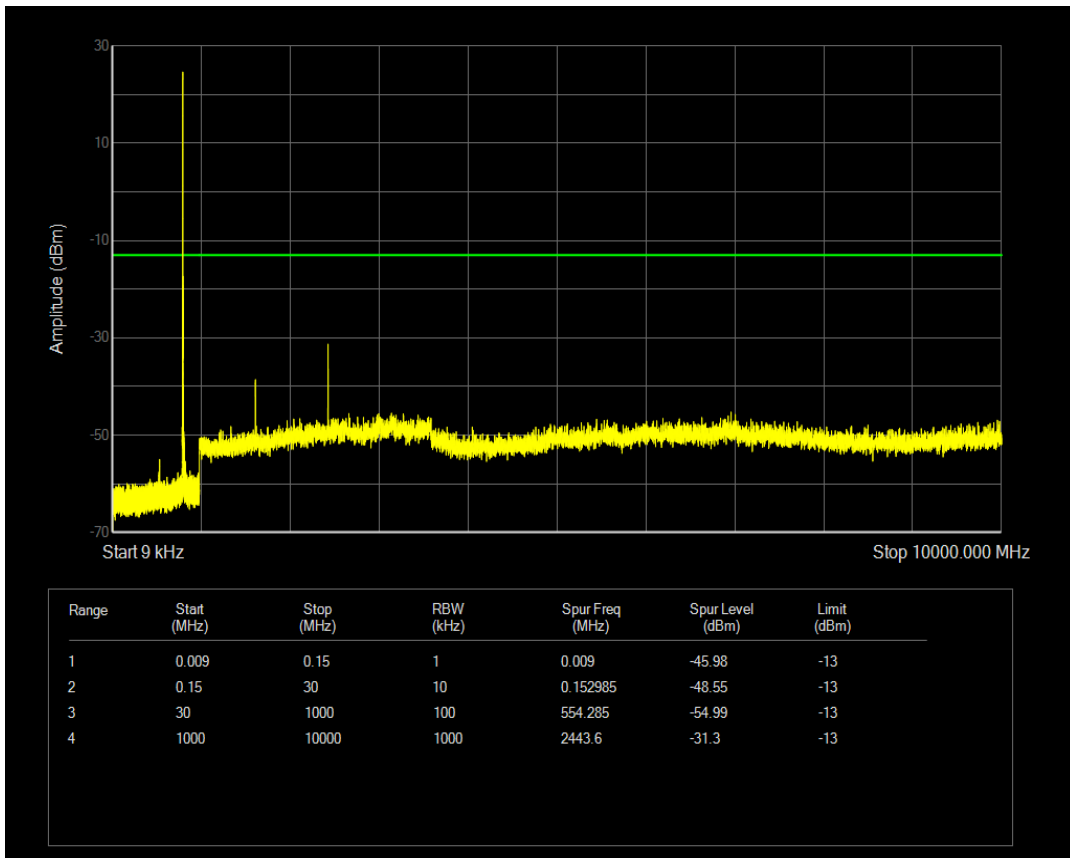

Band26(814-824) QAM16 BW=3MHz Channel=26705 RB Size=1 Position=#0

Band26(814-824) QAM16 BW=3MHz Channel=26705 RB Size=15 Position=#0