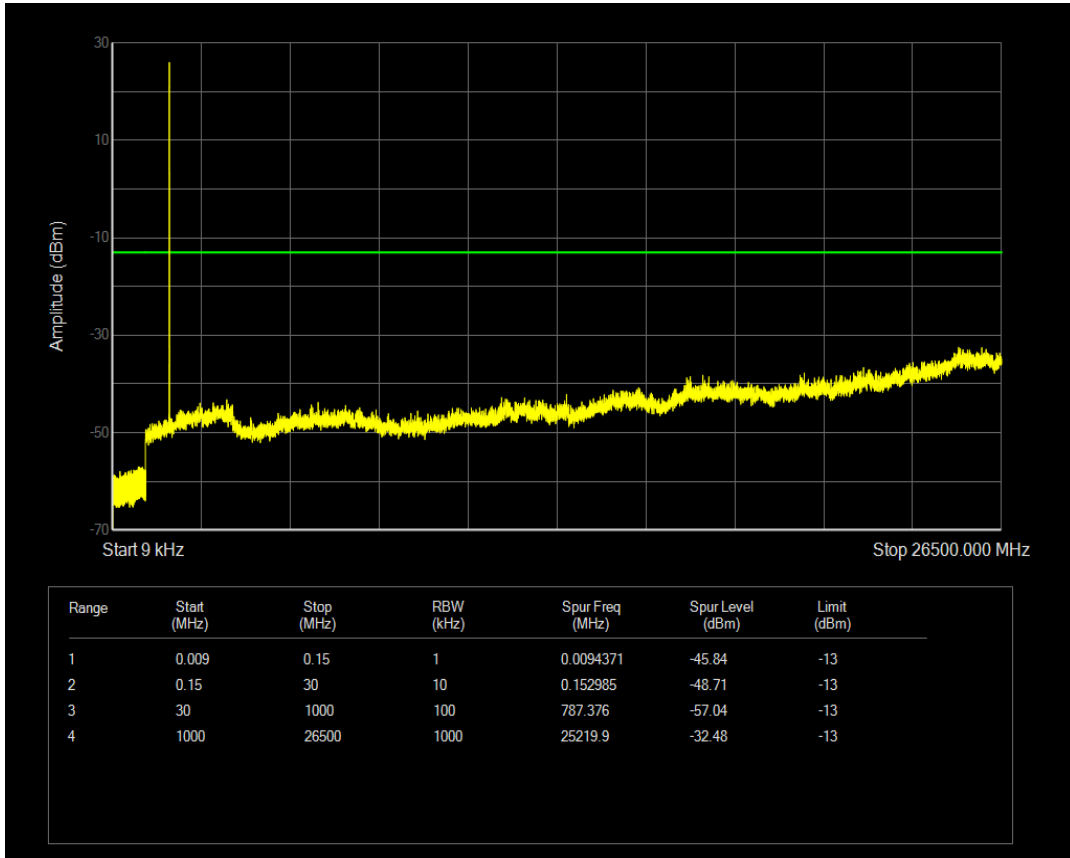

Band26(824-849) QPSK BW=15MHz Channel=26965 RB Size=1 Position=#0

Band26(824-849) QPSK BW=15MHz Channel=26965 RB Size=75 Position=#0

Band26(824-849) QAM16 BW=15MHz Channel=26965 RB Size=1 Position=#0

Band26(824-849) QAM16 BW=15MHz Channel=26965 RB Size=75 Position=#0

Band4 QPSK BW=1.4MHz Channel=19957 RB Size=1 Position=#0

Band4 QPSK BW=1.4MHz Channel=19957 RB Size=6 Position=#0

Band4 QAM16 BW=1.4MHz Channel=19957 RB Size=1 Position=#0

Band4 QAM16 BW=1.4MHz Channel=19957 RB Size=6 Position=#0