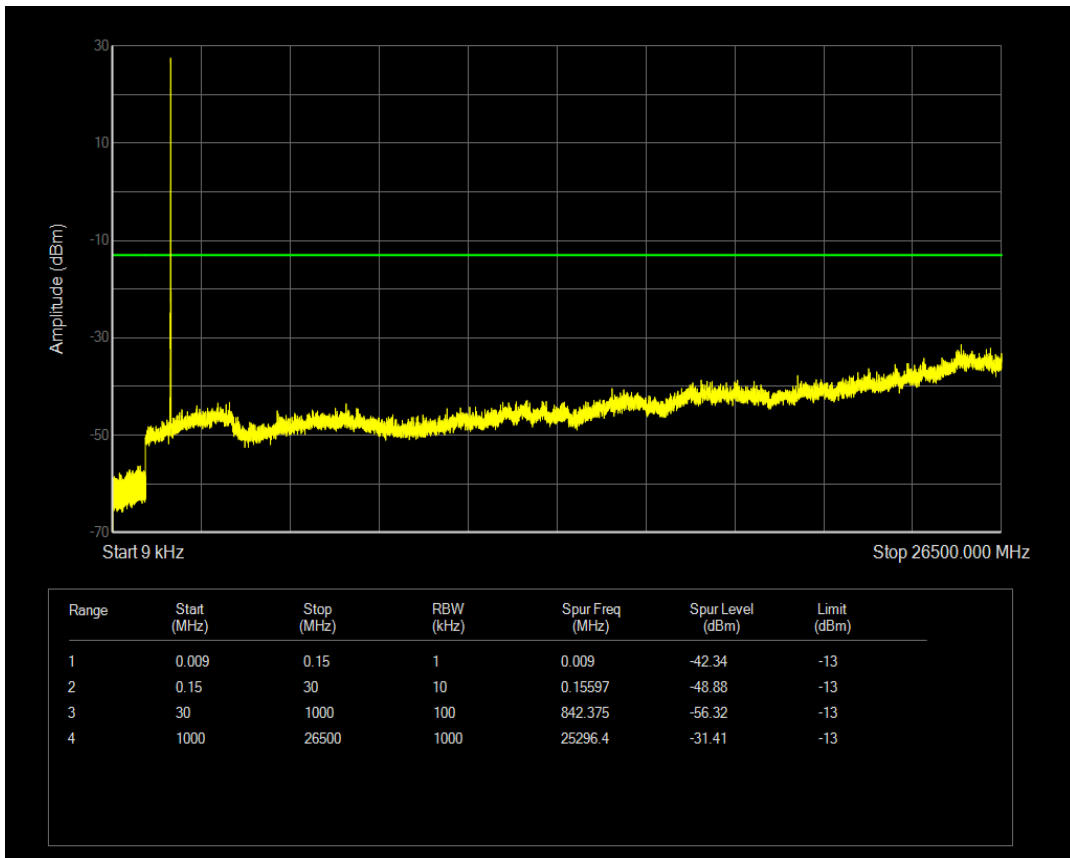

Band4 QPSK BW=5MHz Channel=19975 RB Size=1 Position=#0

Band4 QPSK BW=5MHz Channel=19975 RB Size=25 Position=#0

Band4 QAM16 BW=5MHz Channel=19975 RB Size=1 Position=#0

Band4 QAM16 BW=5MHz Channel=19975 RB Size=25 Position=#0

Band4 QPSK BW=5MHz Channel=20175 RB Size=1 Position=#0

Band4 QPSK BW=5MHz Channel=20175 RB Size=25 Position=#0

Band4 QAM16 BW=5MHz Channel=20175 RB Size=1 Position=#0

Band4 QAM16 BW=5MHz Channel=20175 RB Size=25 Position=#0

Band4 QPSK BW=5MHz Channel=20375 RB Size=1 Position=#0

Band4 QPSK BW=5MHz Channel=20375 RB Size=25 Position=#0

Band4 QAM16 BW=5MHz Channel=20375 RB Size=1 Position=#0

Band4 QAM16 BW=5MHz Channel=20375 RB Size=25 Position=#0