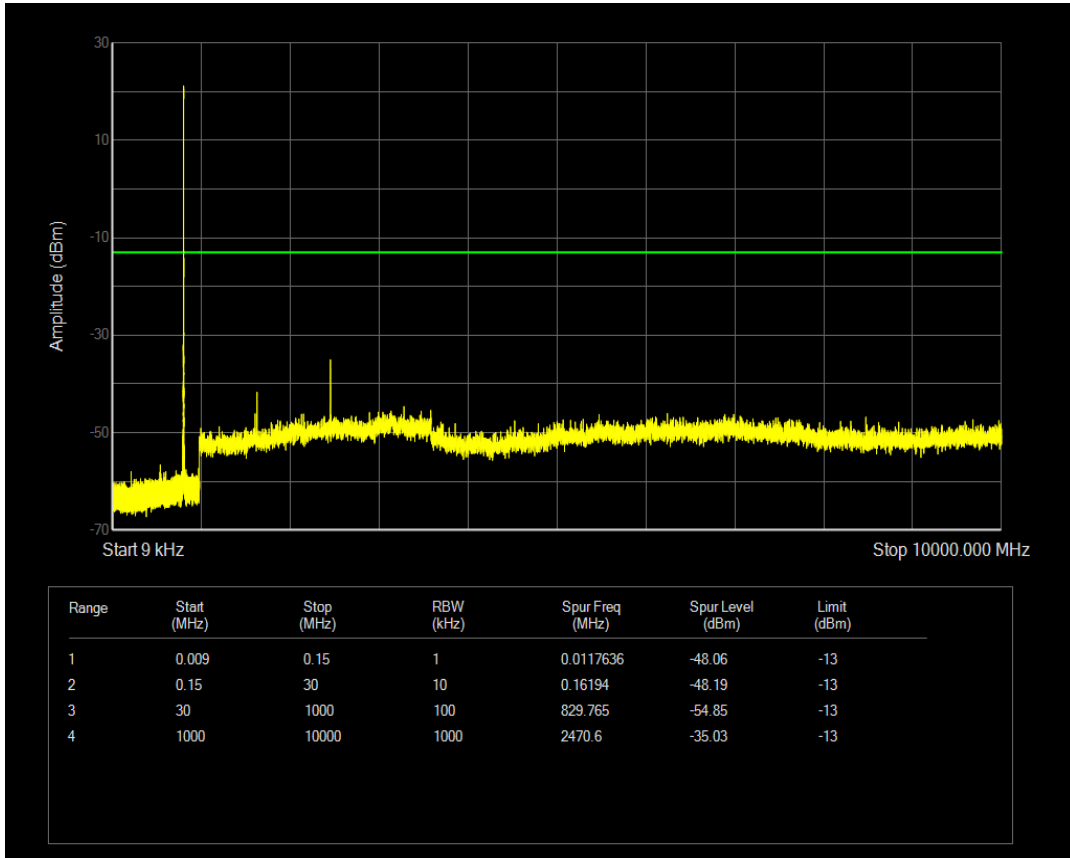

Band26(814-824) QPSK BW=1.4MHz Channel=26783 RB Size=1 Position=#0

Band26(814-824) QPSK BW=1.4MHz Channel=26783 RB Size=6 Position=#0

Band26(814-824) QAM16 BW=1.4MHz Channel=26783 RB Size=1 Position=#0

Band26(814-824) QAM16 BW=1.4MHz Channel=26783 RB Size=6 Position=#0