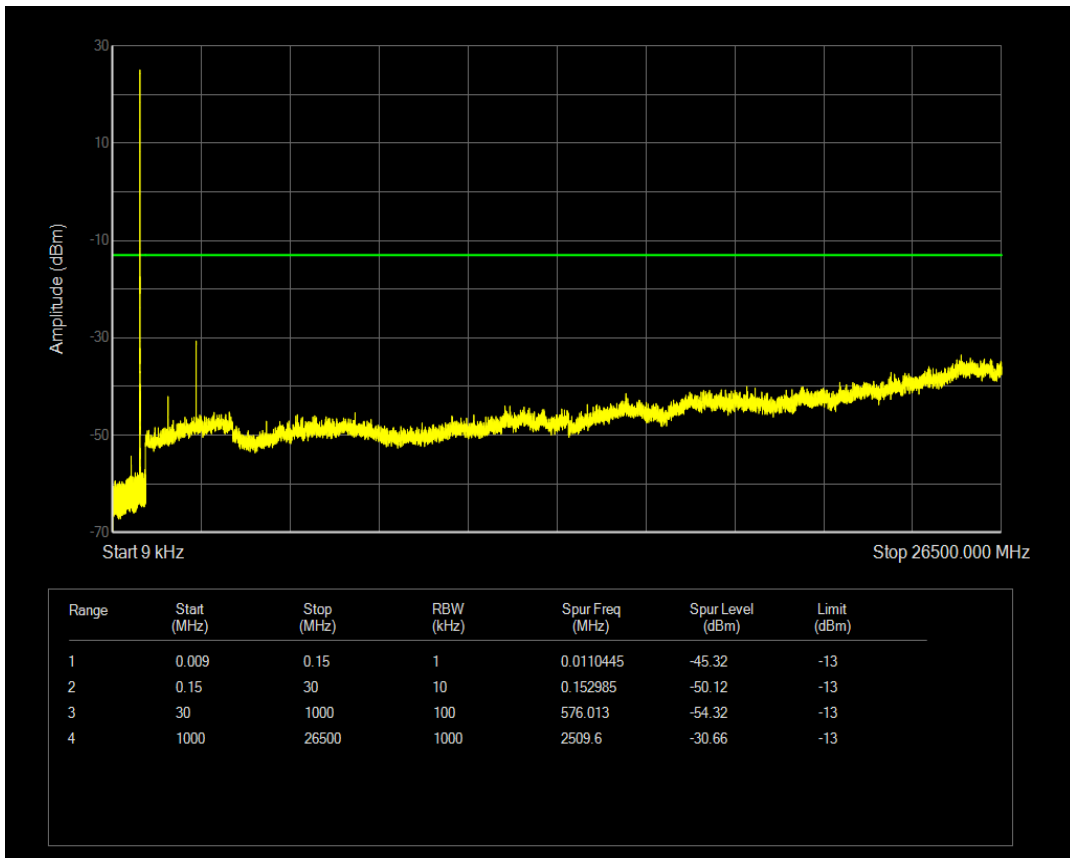

Band26(824-849) QPSK BW=1.4MHz Channel=26797 RB Size=1 Position=#0

Band26(824-849) QPSK BW=1.4MHz Channel=26797 RB Size=6 Position=#0

Band26(824-849) QAM16 BW=1.4MHz Channel=26797 RB Size=1 Position=#0

Band26(824-849) QAM16 BW=1.4MHz Channel=26797 RB Size=6 Position=#0

Band26(824-849) QPSK BW=1.4MHz Channel=26915 RB Size=1 Position=#0

Band26(824-849) QPSK BW=1.4MHz Channel=26915 RB Size=6 Position=#0

Band26(824-849) QAM16 BW=1.4MHz Channel=26915 RB Size=1 Position=#0

Band26(824-849) QAM16 BW=1.4MHz Channel=26915 RB Size=6 Position=#0