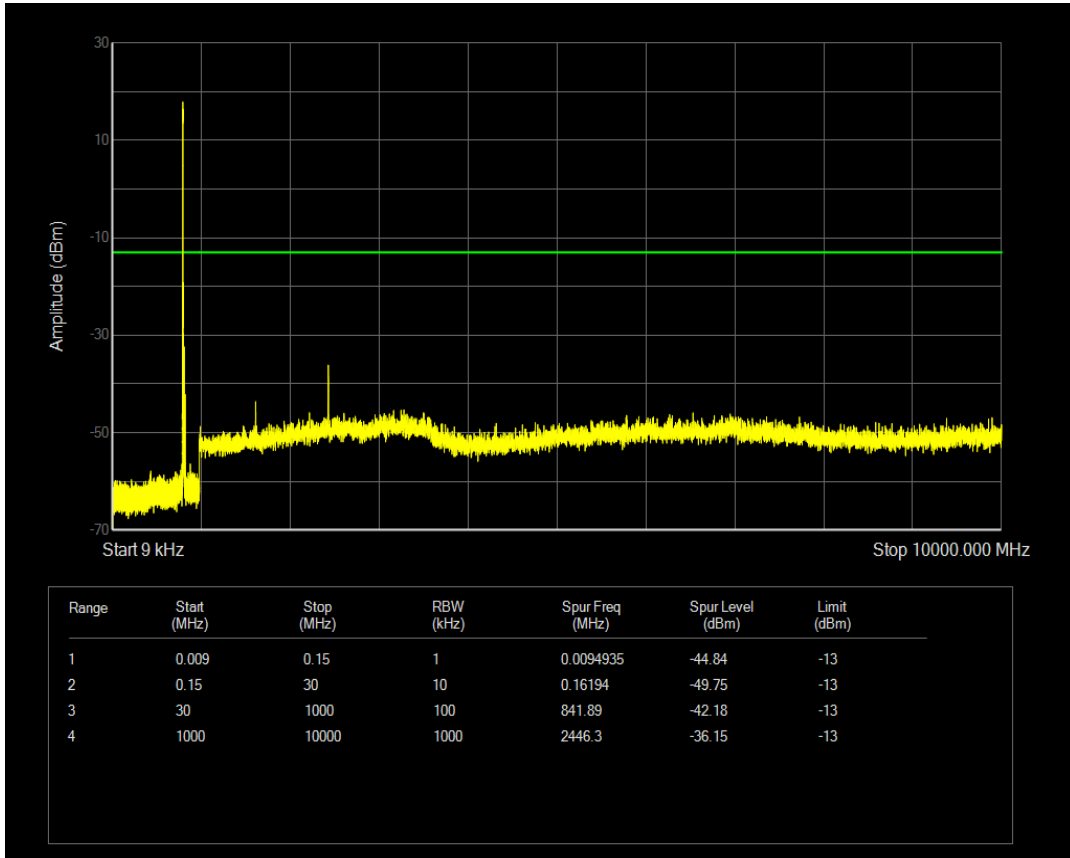

Band26(814-824) QPSK BW=3MHz Channel=26705 RB Size=15 Position=#0

Band26(814-824) QAM16 BW=3MHz Channel=26705 RB Size=1 Position=#0