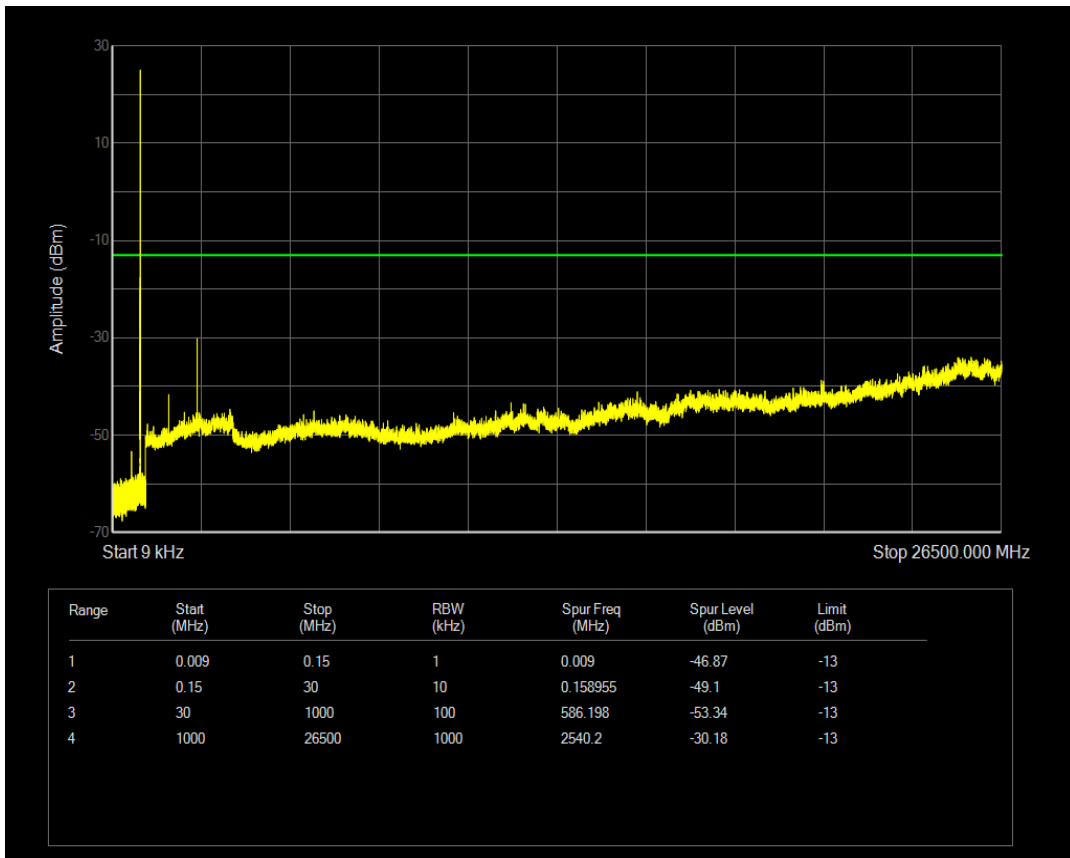

Band26(824-849) QPSK BW=3MHz Channel=27025 RB Size=1 Position=#0

Band26(824-849) QPSK BW=3MHz Channel=27025 RB Size=15 Position=#0