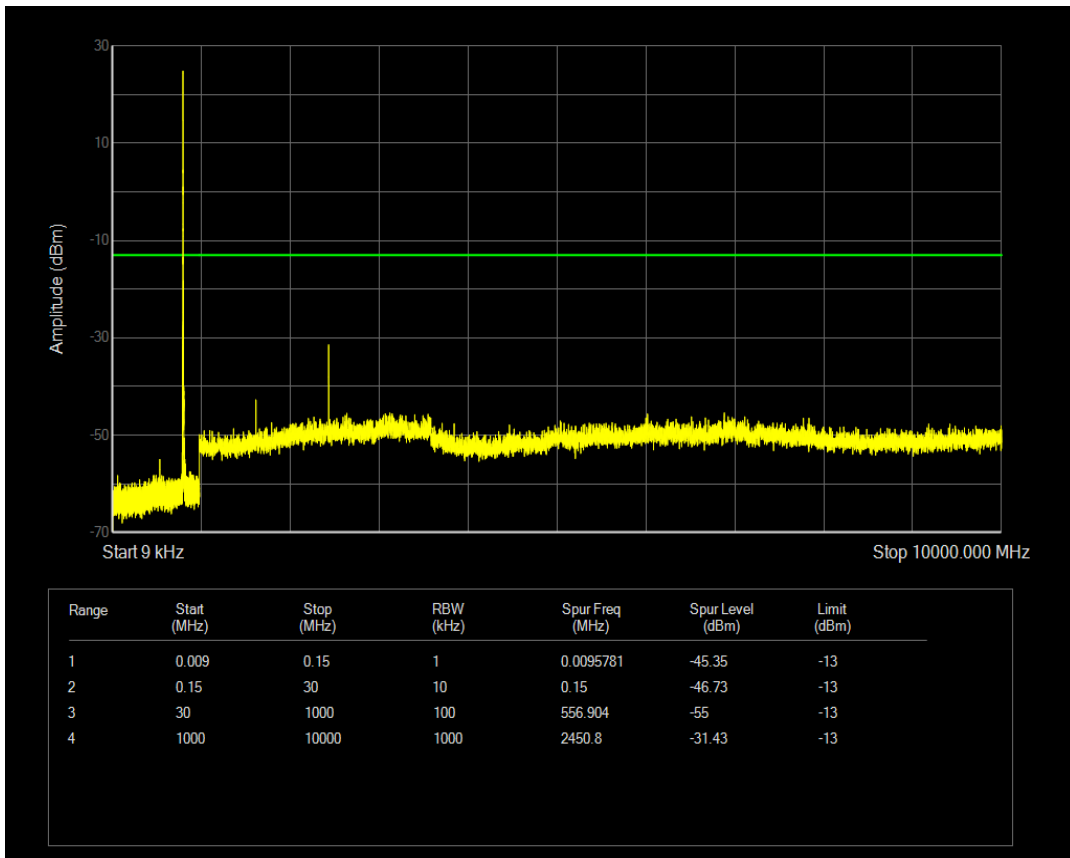

Band26(814-824) QPSK BW=5MHz Channel=26740 RB Size=1 Position=#0

Band26(814-824) QPSK BW=5MHz Channel=26740 RB Size=25 Position=#0