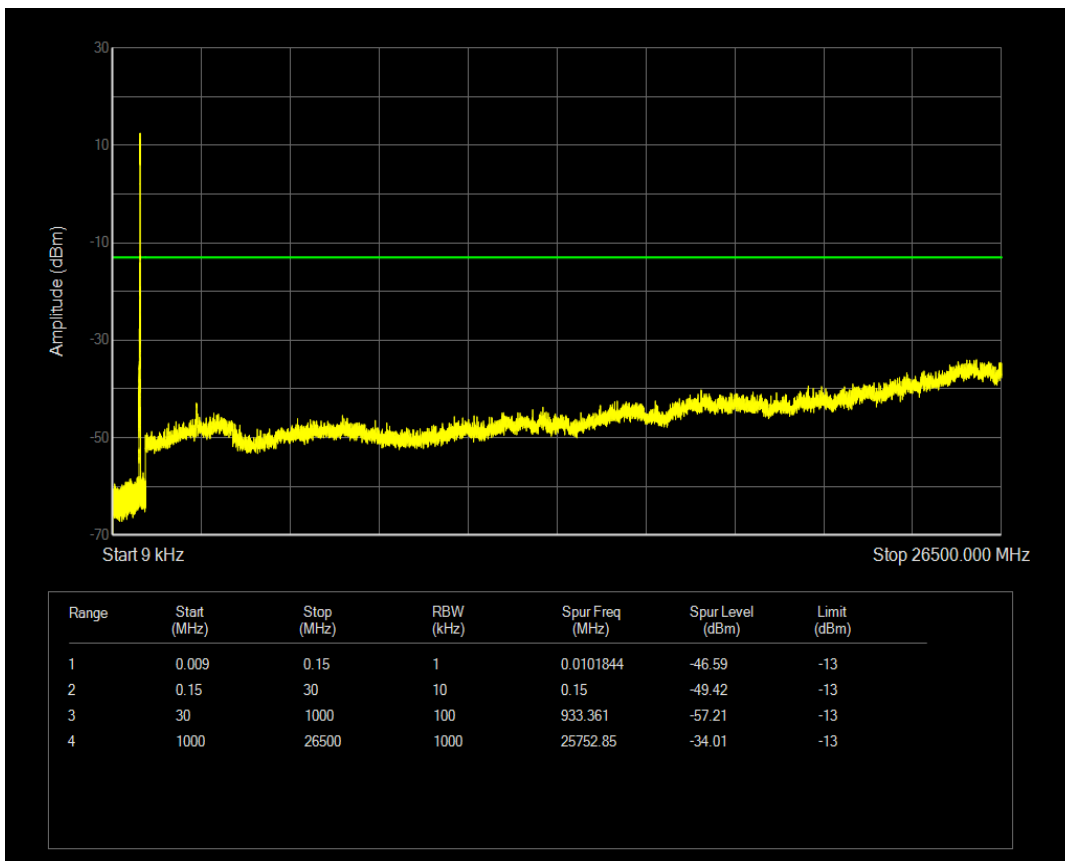

Band26(824-849) QPSK BW=15MHz Channel=26965 RB Size=75 Position=#0

Band26(824-849) QAM16 BW=15MHz Channel=26965 RB Size=1 Position=#0