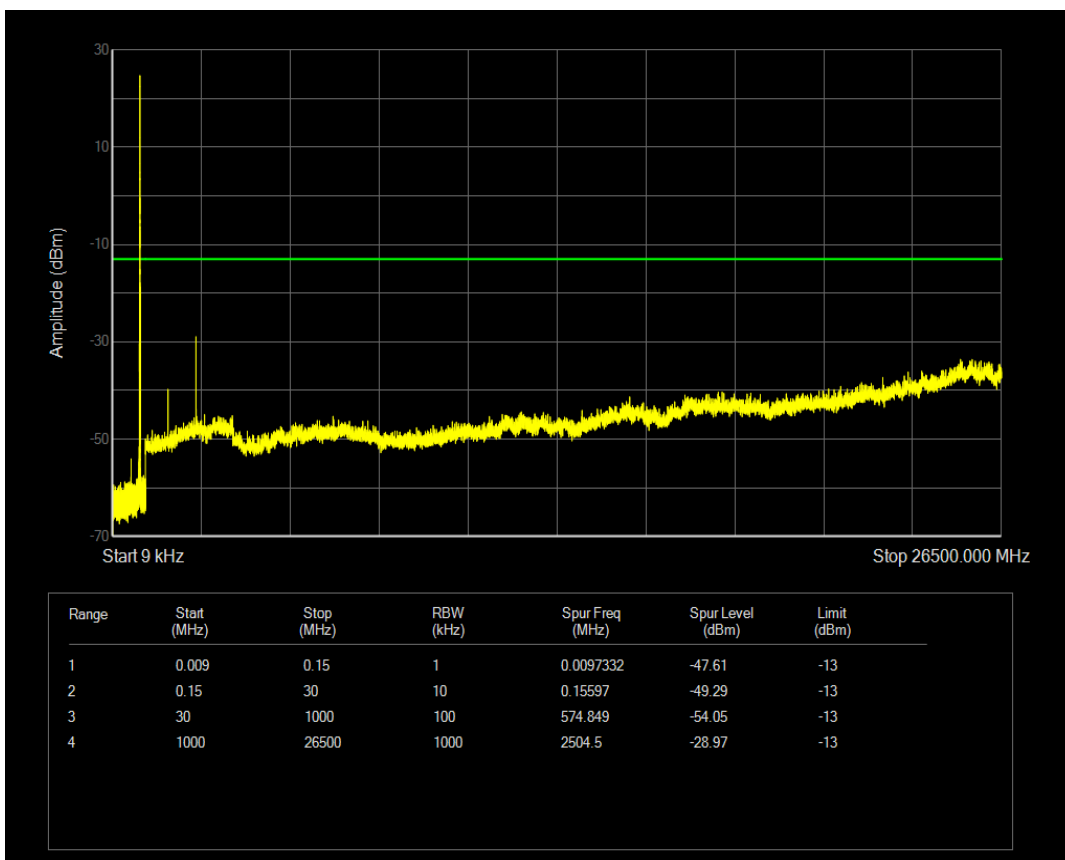

Band26(824-849) QAM16 BW=15MHz Channel=26965 RB Size=1 Position=#0

Band26(824-849) QAM16 BW=15MHz Channel=26965 RB Size=75 Position=#0