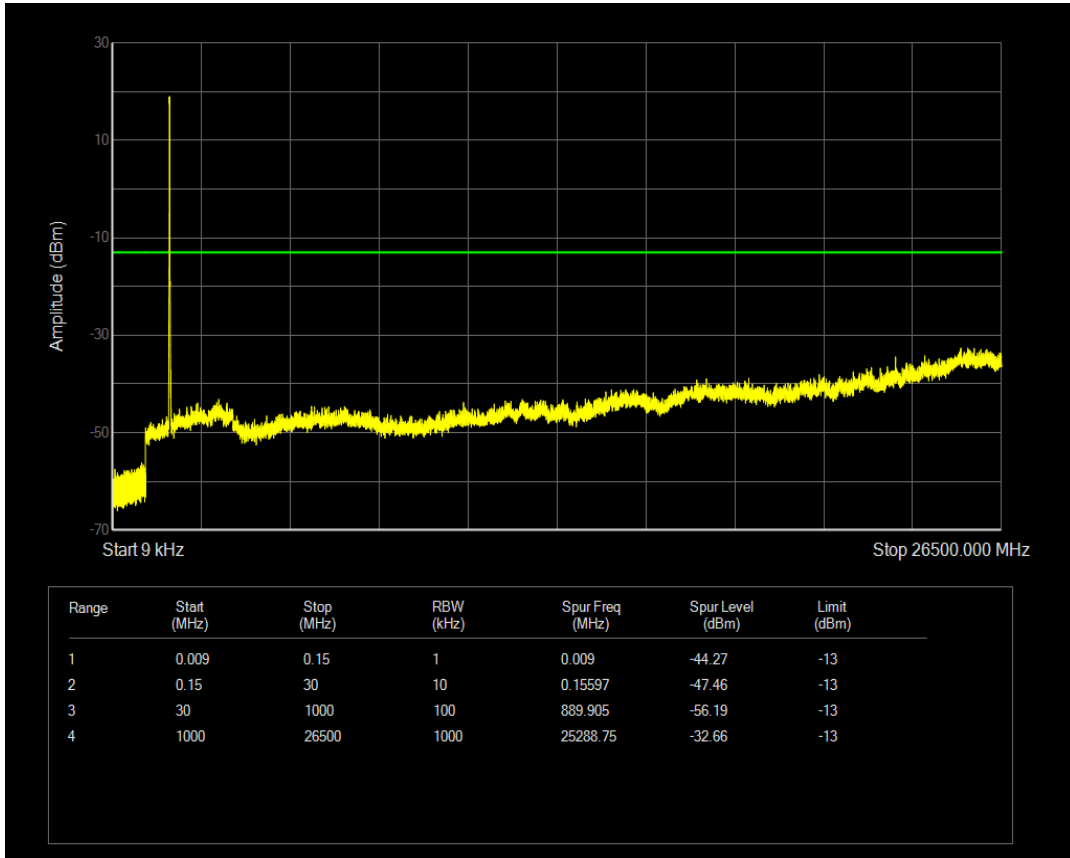

Band4 QPSK BW=10MHz Channel=20350 RB Size=1 Position=#0

Band4 QPSK BW=10MHz Channel=20350 RB Size=50 Position=#0

Band4 QAM16 BW=10MHz Channel=20350 RB Size=1 Position=#0

Band4 QAM16 BW=10MHz Channel=20350 RB Size=50 Position=#0

Band4 QPSK BW=15MHz Channel=20025 RB Size=1 Position=#0

Band4 QPSK BW=15MHz Channel=20025 RB Size=75 Position=#0

Band4 QAM16 BW=15MHz Channel=20025 RB Size=1 Position=#0

Band4 QAM16 BW=15MHz Channel=20025 RB Size=75 Position=#0