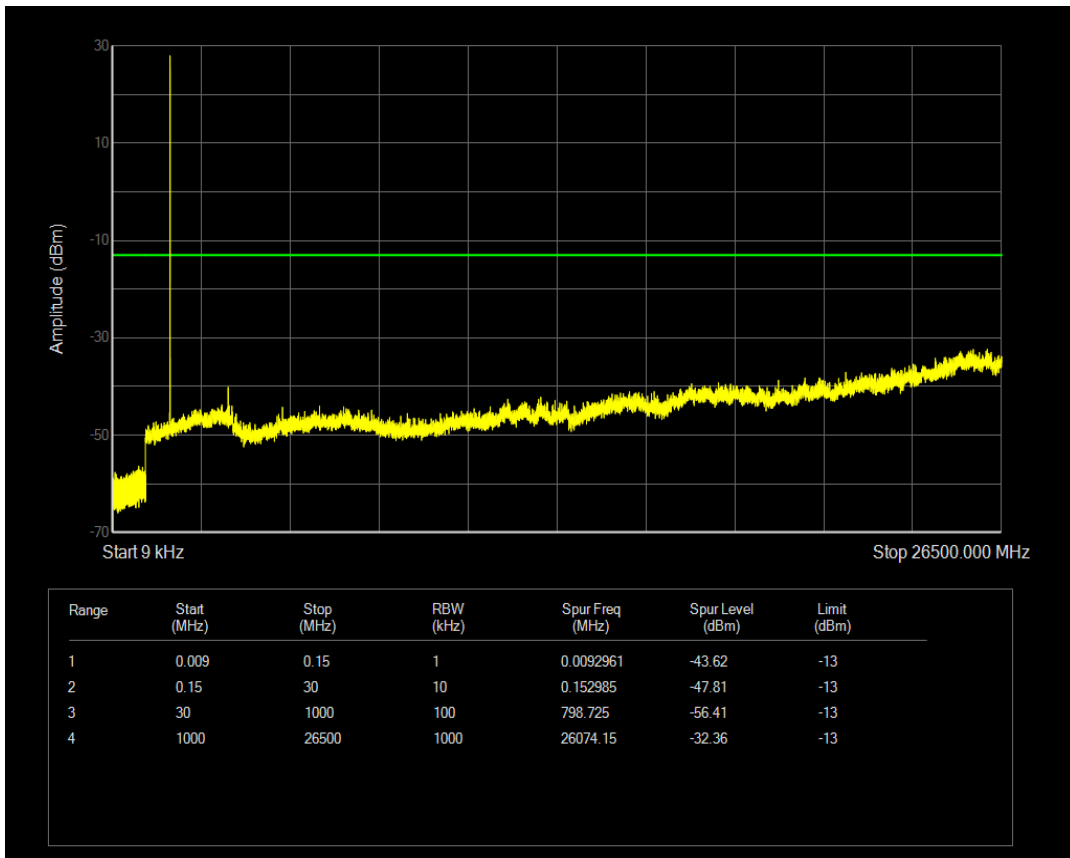

Band4 QPSK BW=1.4MHz Channel=19957 RB Size=1 Position=#0

Band4 QPSK BW=1.4MHz Channel=19957 RB Size=6 Position=#0

Band4 QAM16 BW=1.4MHz Channel=19957 RB Size=1 Position=#0

Band4 QAM16 BW=1.4MHz Channel=19957 RB Size=6 Position=#0

Band4 QPSK BW=1.4MHz Channel=20175 RB Size=1 Position=#0

Band4 QPSK BW=1.4MHz Channel=20175 RB Size=6 Position=#0

Band4 QAM16 BW=1.4MHz Channel=20175 RB Size=1 Position=#0

Band4 QAM16 BW=1.4MHz Channel=20175 RB Size=6 Position=#0