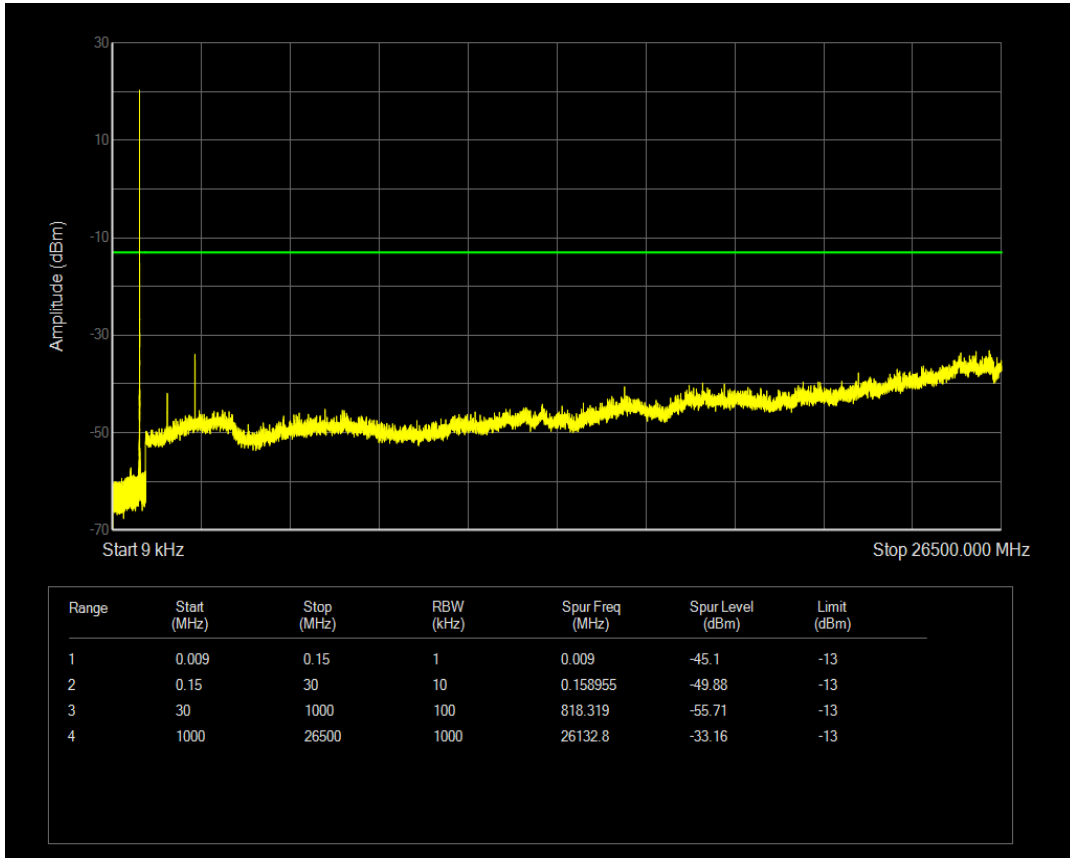

Band26(824-849) QPSK BW=1.4MHz Channel=26797 RB Size=1 Position=#0

Band26(824-849) QPSK BW=1.4MHz Channel=26797 RB Size=6 Position=#0

Band26(824-849) QAM16 BW=1.4MHz Channel=26797 RB Size=1 Position=#0

Band26(824-849) QAM16 BW=1.4MHz Channel=26797 RB Size=6 Position=#0

Band26(824-849) QPSK BW=1.4MHz Channel=26915 RB Size=1 Position=#0

Band26(824-849) QPSK BW=1.4MHz Channel=26915 RB Size=6 Position=#0

Band26(824-849) QAM16 BW=1.4MHz Channel=26915 RB Size=1 Position=#0

Band26(824-849) QAM16 BW=1.4MHz Channel=26915 RB Size=6 Position=#0