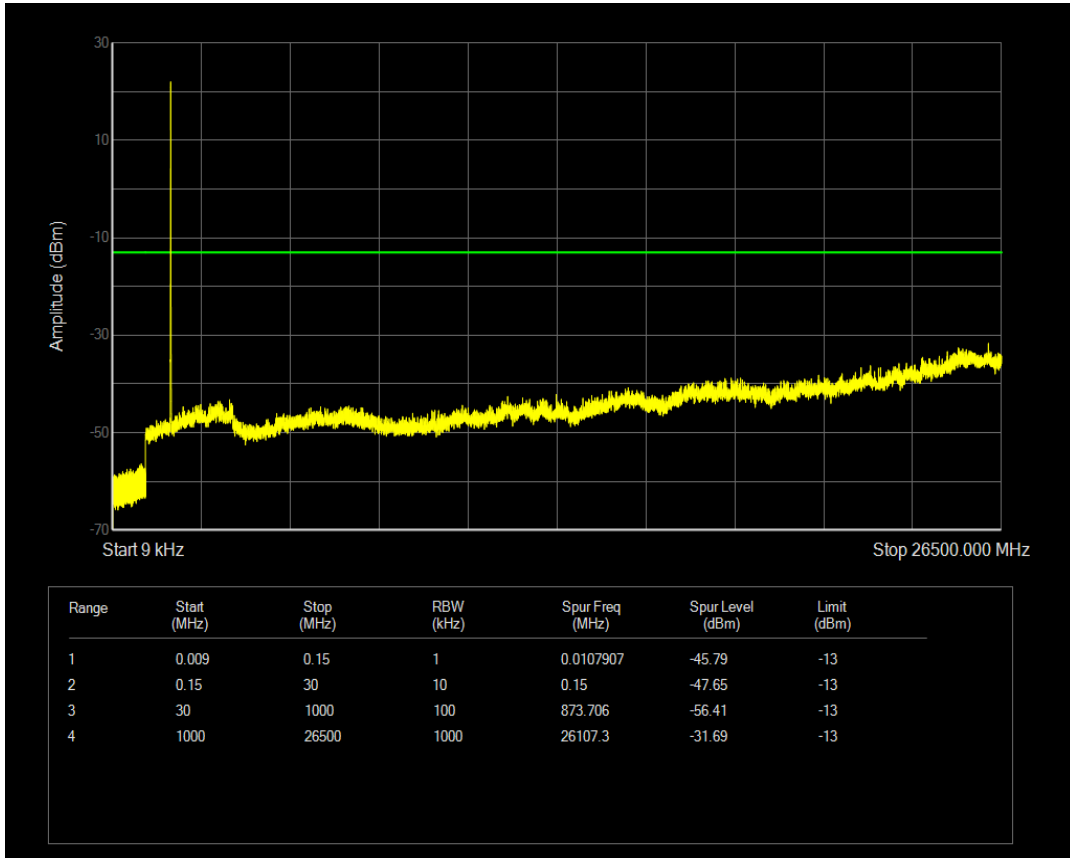

Band4 QPSK BW=5MHz Channel=20375 RB Size=1 Position=#0

Band4 QPSK BW=5MHz Channel=20375 RB Size=25 Position=#0

Band4 QAM16 BW=5MHz Channel=20375 RB Size=1 Position=#0

Band4 QAM16 BW=5MHz Channel=20375 RB Size=25 Position=#0

Band4 QPSK BW=10MHz Channel=20000 RB Size=1 Position=#0

Band4 QPSK BW=10MHz Channel=20000 RB Size=50 Position=#0

Band4 QAM16 BW=10MHz Channel=20000 RB Size=1 Position=#0

Band4 QAM16 BW=10MHz Channel=20000 RB Size=50 Position=#0