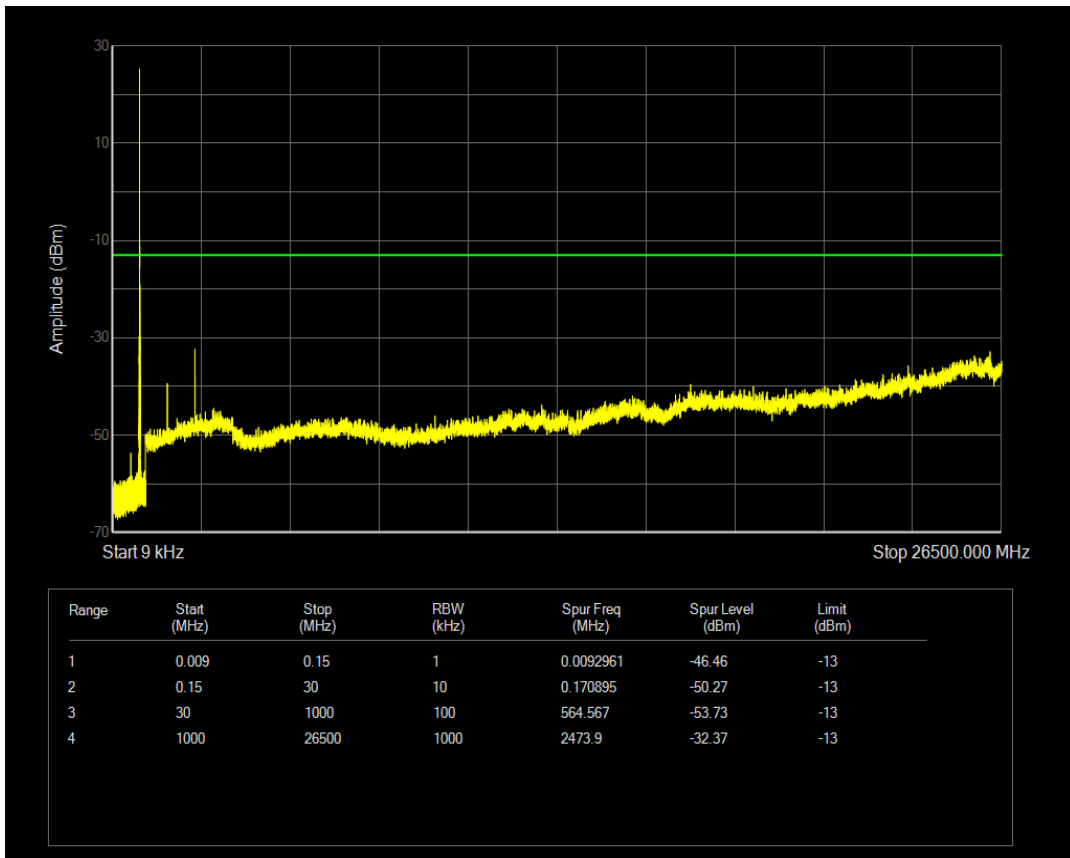

Band26(824-849) QPSK BW=5MHz Channel=27015 RB Size=1 Position=#0

Band26(824-849) QPSK BW=5MHz Channel=27015 RB Size=25 Position=#0

Band26(824-849) QAM16 BW=5MHz Channel=27015 RB Size=1 Position=#0

Band26(824-849) QAM16 BW=5MHz Channel=27015 RB Size=25 Position=#0

Band26(824-849) QPSK BW=10MHz Channel=26840 RB Size=1 Position=#0

Band26(824-849) QPSK BW=10MHz Channel=26840 RB Size=50 Position=#0

Band26(824-849) QAM16 BW=10MHz Channel=26840 RB Size=1 Position=#0

Band26(824-849) QAM16 BW=10MHz Channel=26840 RB Size=50 Position=#0