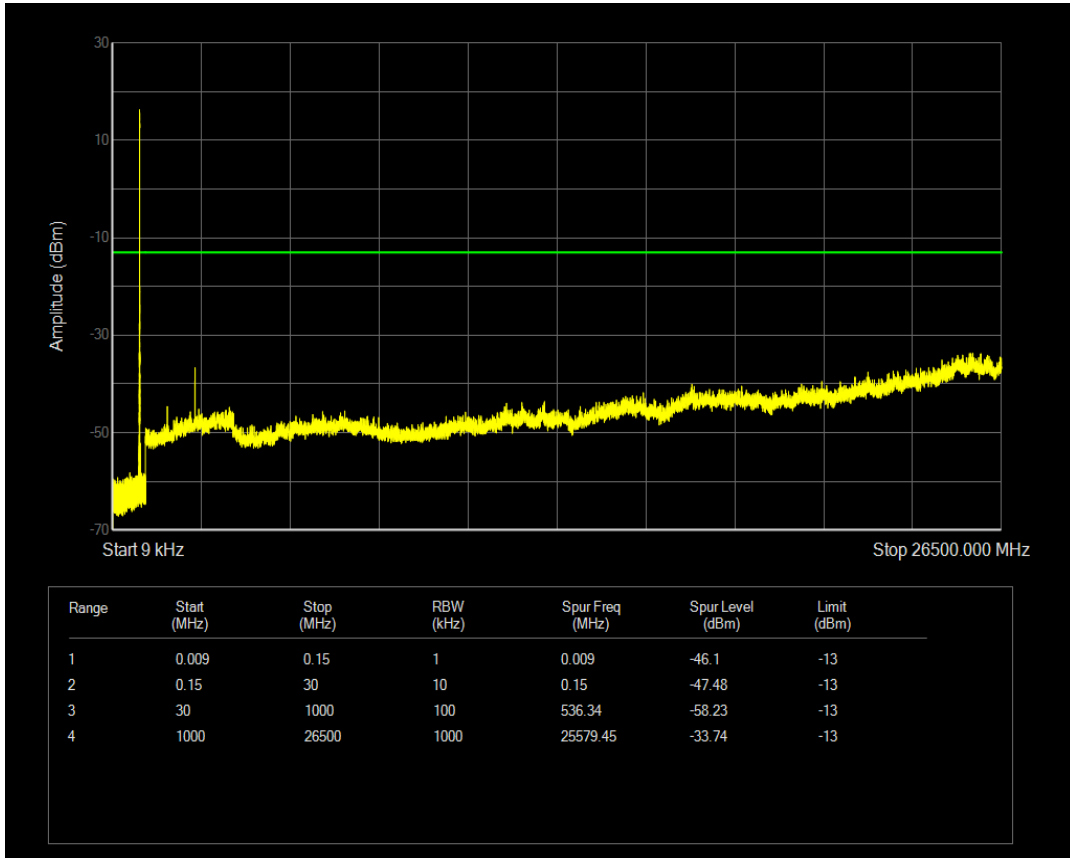

Band26(824-849) QPSK BW=3MHz Channel=26805 RB Size=1 Position=#0

Band26(824-849) QPSK BW=3MHz Channel=26805 RB Size=15 Position=#0

Band26(824-849) QAM16 BW=3MHz Channel=26805 RB Size=1 Position=#0

Band26(824-849) QAM16 BW=3MHz Channel=26805 RB Size=15 Position=#0

Band26(824-849) QPSK BW=3MHz Channel=26915 RB Size=1 Position=#0

Band26(824-849) QPSK BW=3MHz Channel=26915 RB Size=15 Position=#0

Band26(824-849) QAM16 BW=3MHz Channel=26915 RB Size=1 Position=#0

Band26(824-849) QAM16 BW=3MHz Channel=26915 RB Size=15 Position=#0