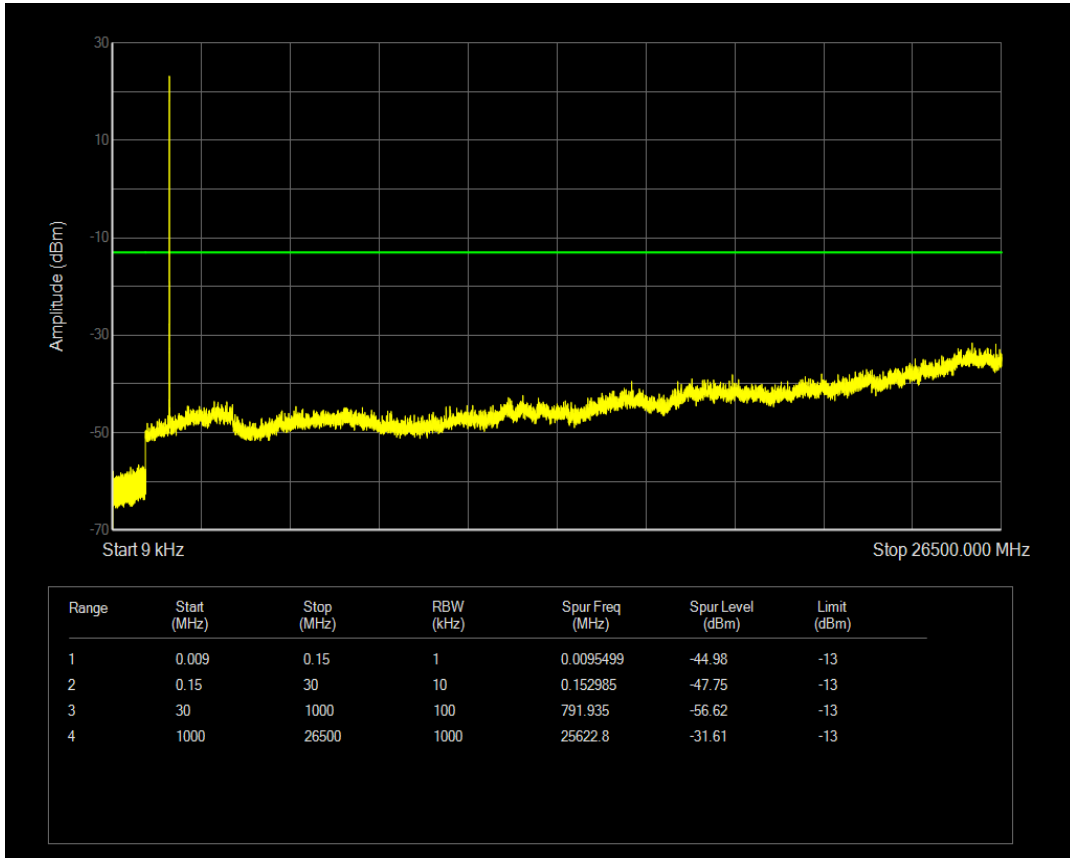

Band4 QPSK BW=3MHz Channel=19965 RB Size=15 Position=#0

Band4 QAM16 BW=3MHz Channel=19965 RB Size=1 Position=#0