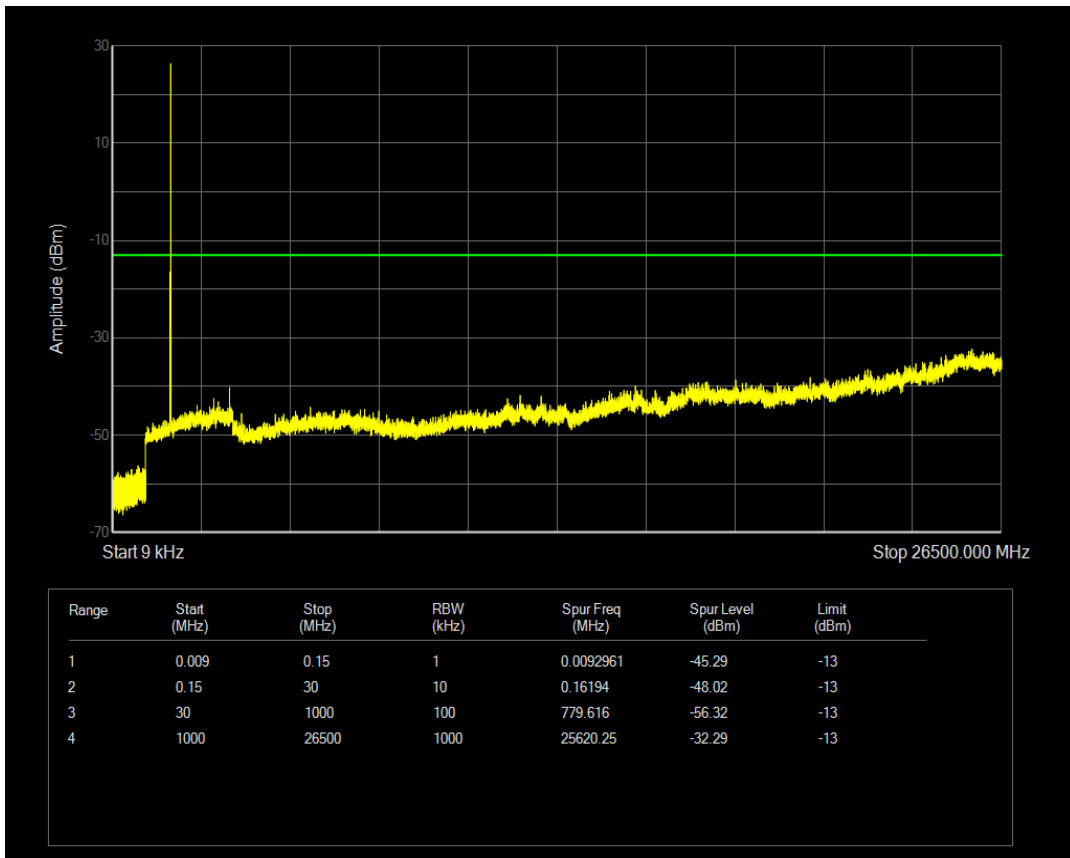

Band4 QPSK BW=3MHz Channel=20385 RB Size=1 Position=#0

Band4 QPSK BW=3MHz Channel=20385 RB Size=15 Position=#0