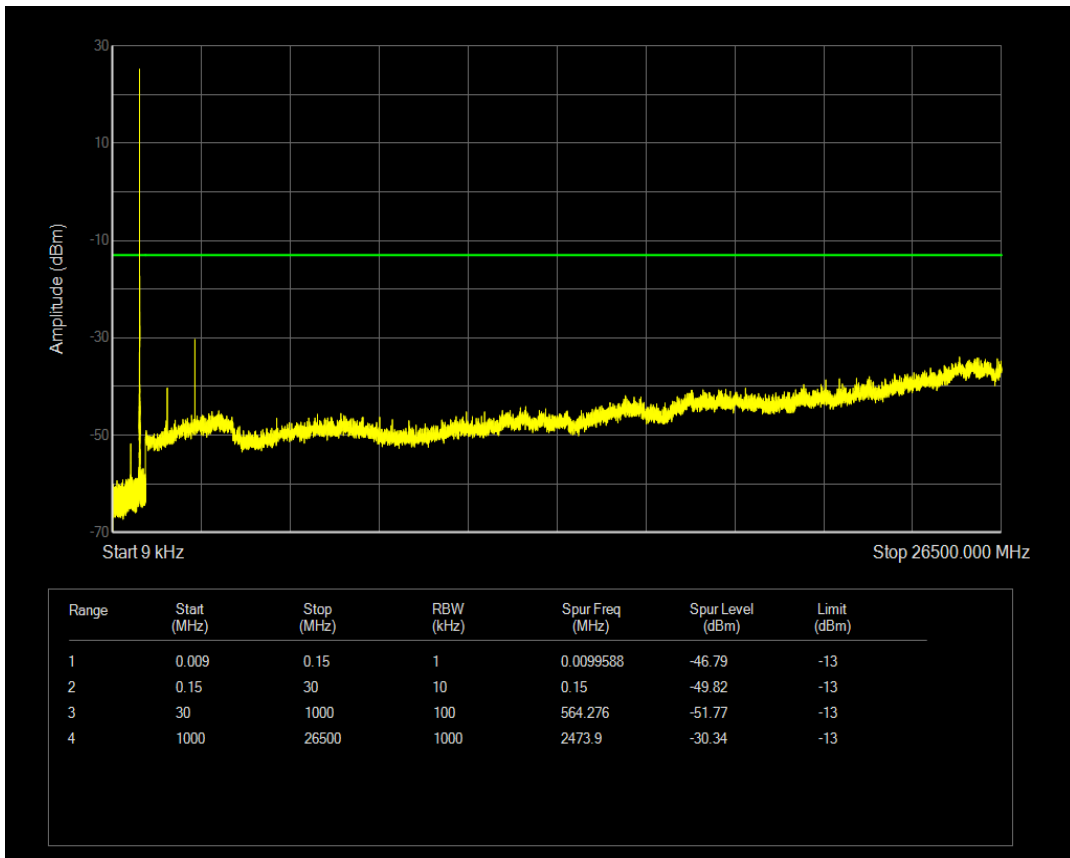

Band26(824-849) QPSK BW=3MHz Channel=26805 RB Size=1 Position=#0

Band26(824-849) QPSK BW=3MHz Channel=26805 RB Size=15 Position=#0