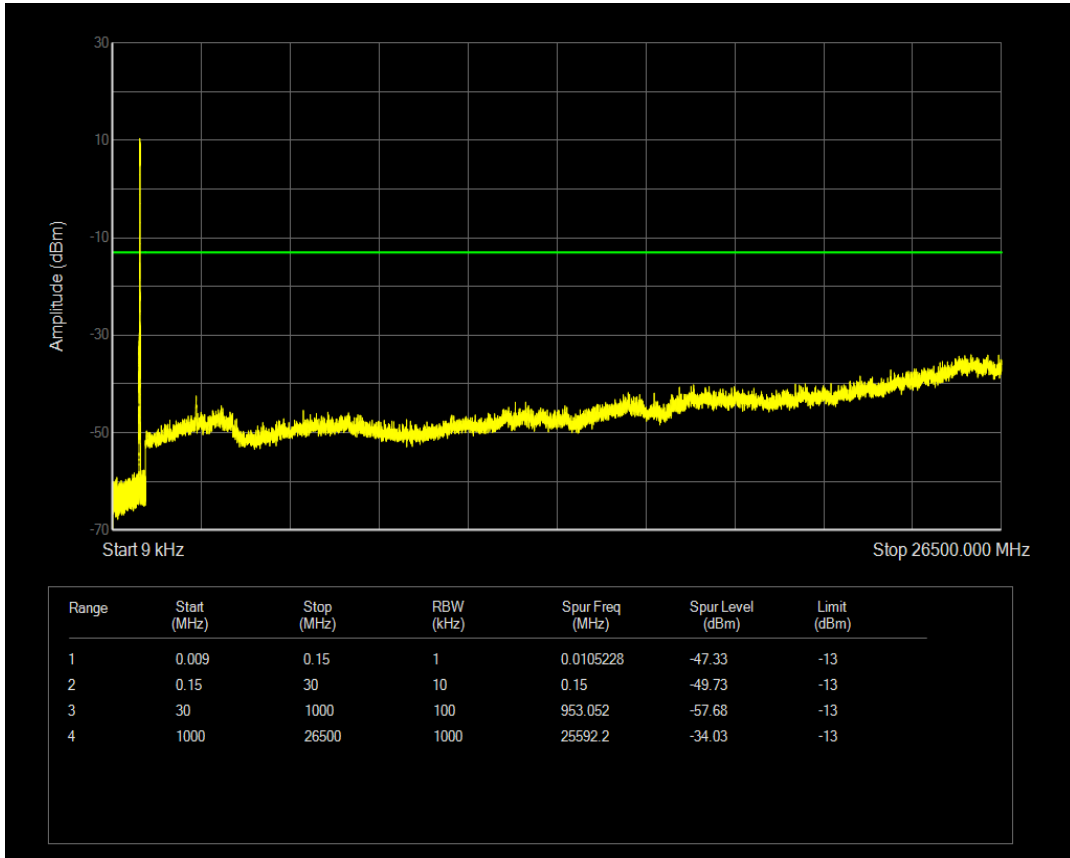

Band26(824-849) QPSK BW=15MHz Channel=26915 RB Size=1 Position=#0

Band26(824-849) QPSK BW=15MHz Channel=26915 RB Size=75 Position=#0

Band26(824-849) QAM16 BW=15MHz Channel=26915 RB Size=1 Position=#0

Band26(824-849) QAM16 BW=15MHz Channel=26915 RB Size=75 Position=#0

Band26(824-849) QPSK BW=15MHz Channel=26965 RB Size=1 Position=#0

Band26(824-849) QPSK BW=15MHz Channel=26965 RB Size=75 Position=#0

Band26(824-849) QAM16 BW=15MHz Channel=26965 RB Size=1 Position=#0

Band26(824-849) QAM16 BW=15MHz Channel=26965 RB Size=75 Position=#0