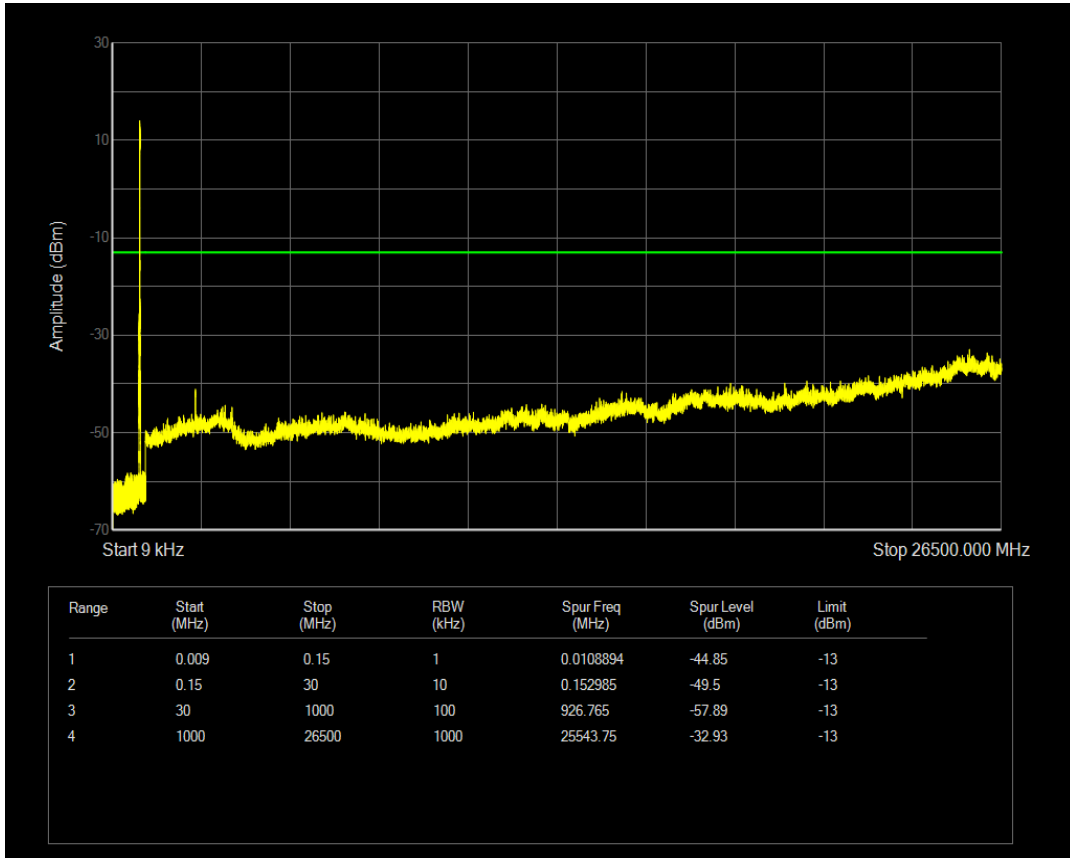

Band26(824-849) QPSK BW=5MHz Channel=27015 RB Size=1 Position=#0

Band26(824-849) QPSK BW=5MHz Channel=27015 RB Size=25 Position=#0

Band26(824-849) QAM16 BW=5MHz Channel=27015 RB Size=1 Position=#0

Band26(824-849) QAM16 BW=5MHz Channel=27015 RB Size=25 Position=#0

Band26(824-849) QPSK BW=10MHz Channel=26840 RB Size=1 Position=#0

Band26(824-849) QPSK BW=10MHz Channel=26840 RB Size=50 Position=#0

Band26(824-849) QAM16 BW=10MHz Channel=26840 RB Size=1 Position=#0

Band26(824-849) QAM16 BW=10MHz Channel=26840 RB Size=50 Position=#0