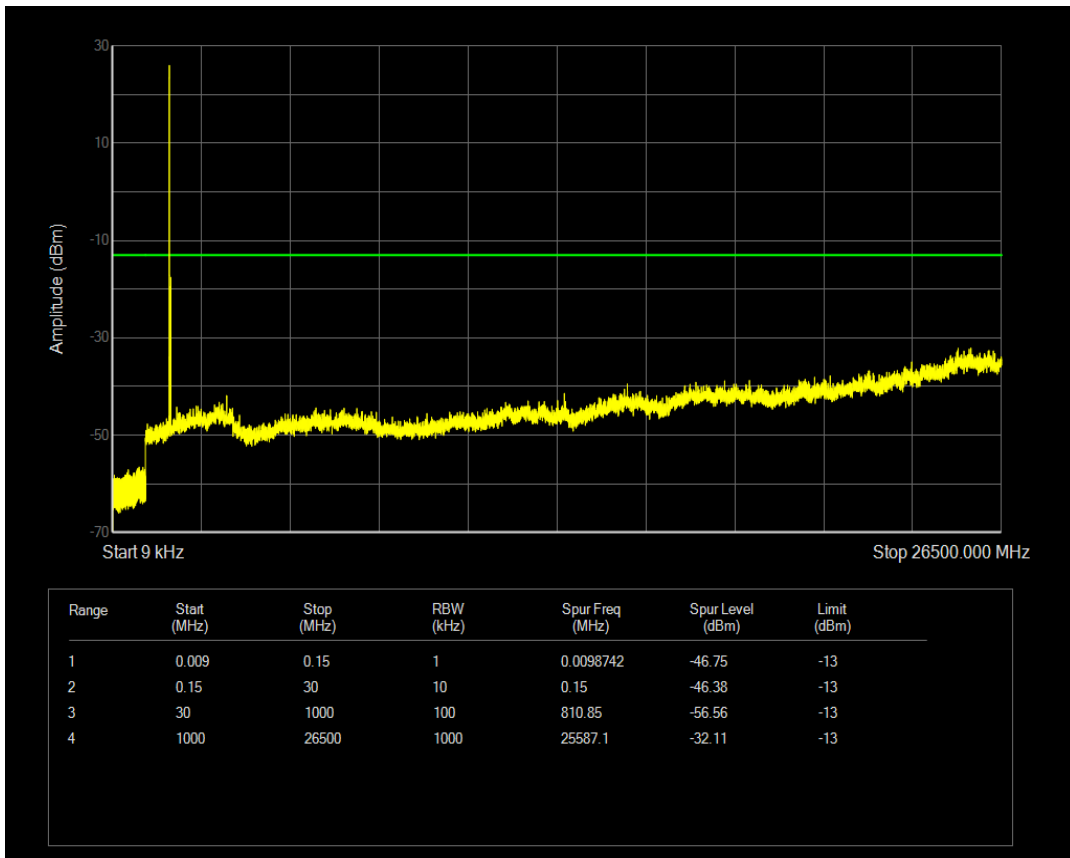

Band26(824-849) QPSK BW=15MHz Channel=26965 RB Size=1 Position=#0

Band26(824-849) QPSK BW=15MHz Channel=26965 RB Size=75 Position=#0

Band26(824-849) QAM16 BW=15MHz Channel=26965 RB Size=1 Position=#0

Band26(824-849) QAM16 BW=15MHz Channel=26965 RB Size=75 Position=#0

Band4 QPSK BW=1.4MHz Channel=19957 RB Size=1 Position=#0

Band4 QPSK BW=1.4MHz Channel=19957 RB Size=6 Position=#0

Band4 QAM16 BW=1.4MHz Channel=19957 RB Size=1 Position=#0

Band4 QAM16 BW=1.4MHz Channel=19957 RB Size=6 Position=#0