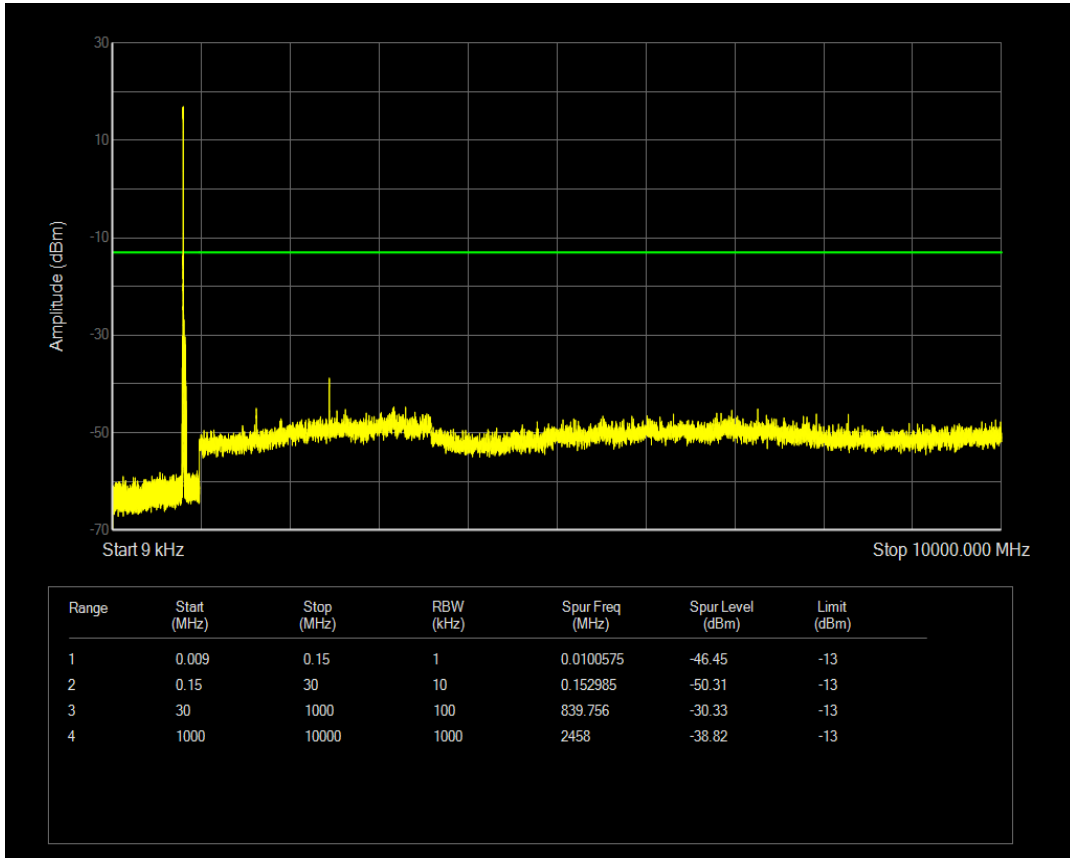

Band26(814-824) QPSK BW=3MHz Channel=26740 RB Size=15 Position=#0

Band26(814-824) QAM16 BW=3MHz Channel=26740 RB Size=1 Position=#0