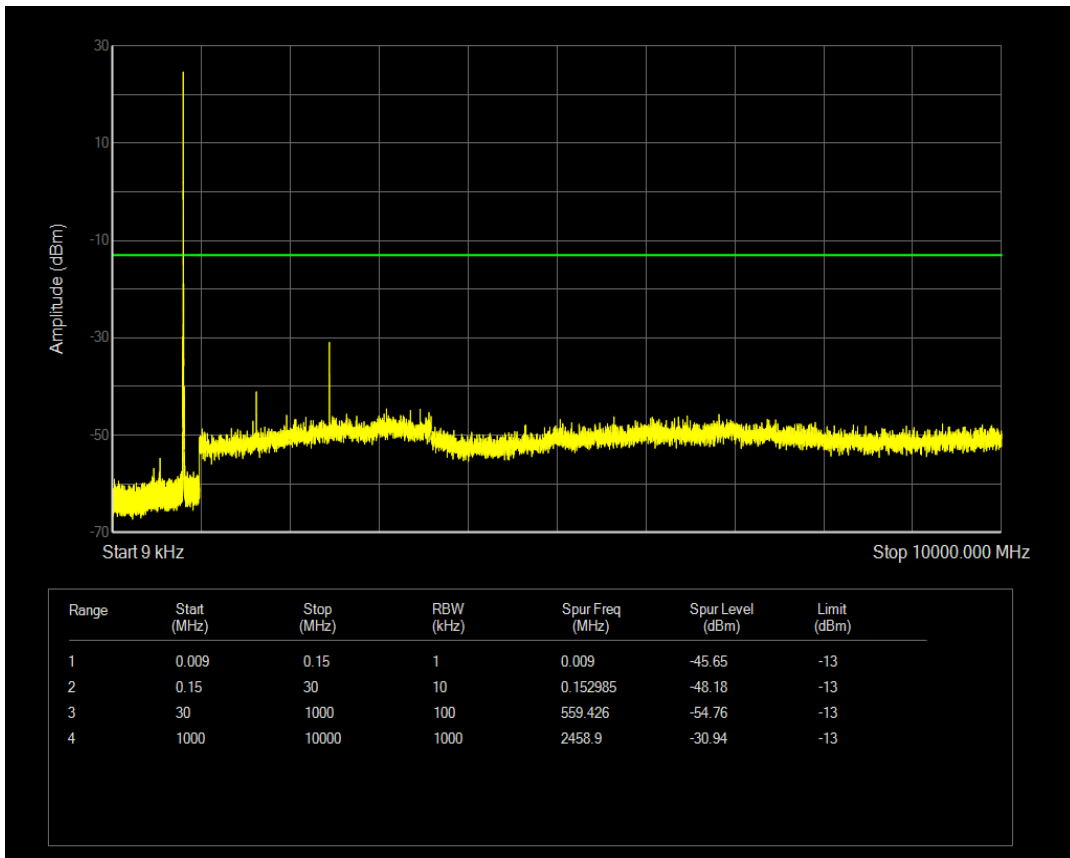

Band26(814-824) QPSK BW=5MHz Channel=26765 RB Size=1 Position=#0

Band26(814-824) QPSK BW=5MHz Channel=26765 RB Size=25 Position=#0