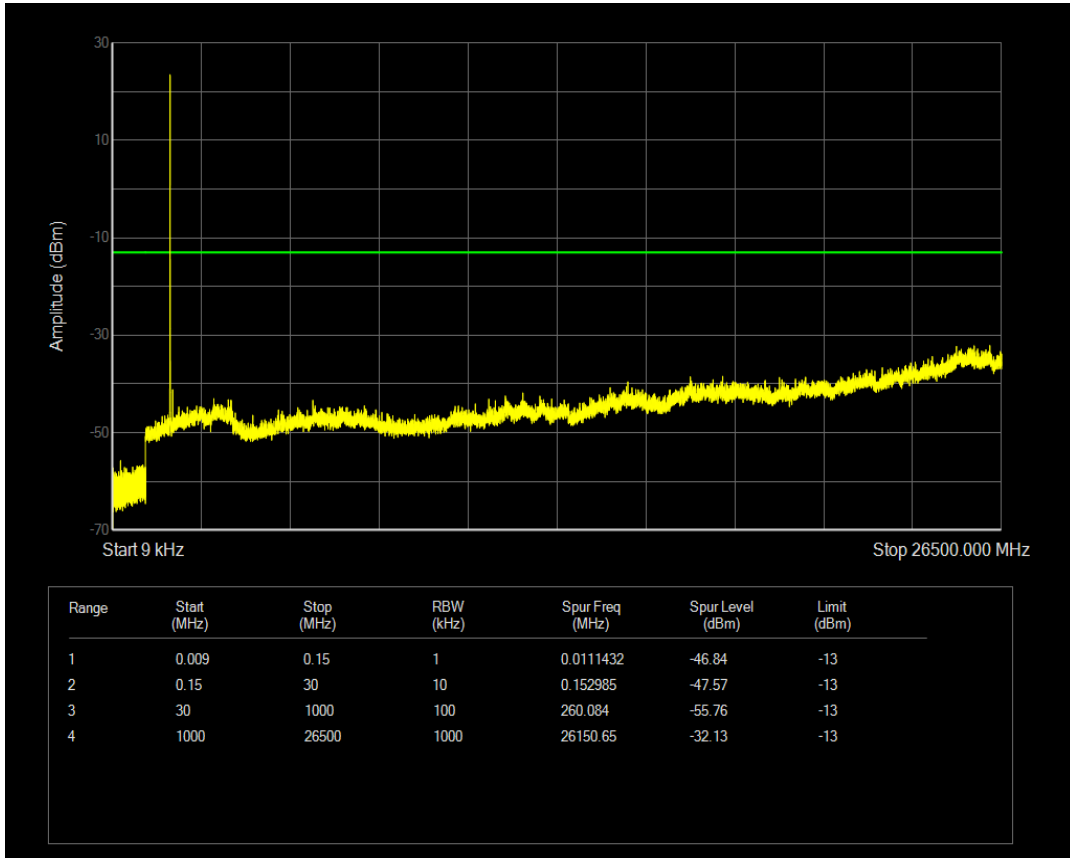

Band4 QPSK BW=3MHz Channel=20175 RB Size=1 Position=#0

Band4 QPSK BW=3MHz Channel=20175 RB Size=15 Position=#0

Band4 QAM16 BW=3MHz Channel=20175 RB Size=1 Position=#0

Band4 QAM16 BW=3MHz Channel=20175 RB Size=15 Position=#0