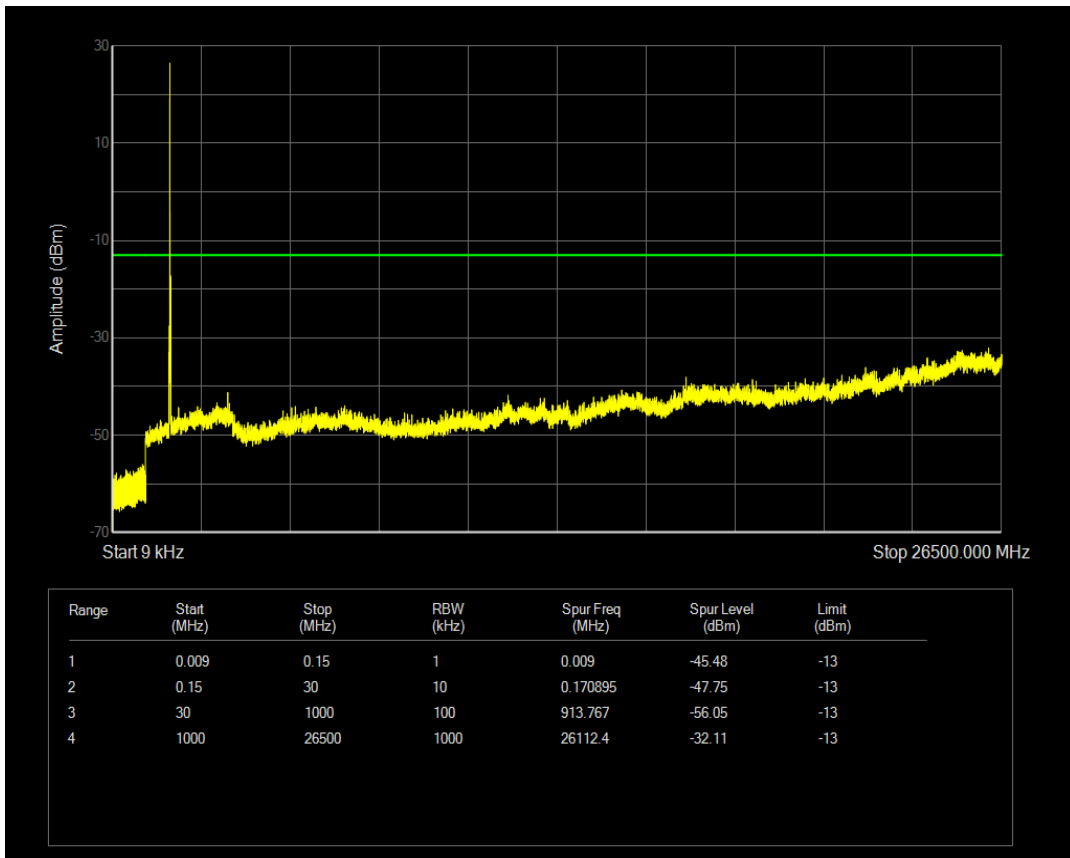

Band4 QPSK BW=15MHz Channel=20175 RB Size=1 Position=#0

Band4 QPSK BW=15MHz Channel=20175 RB Size=75 Position=#0