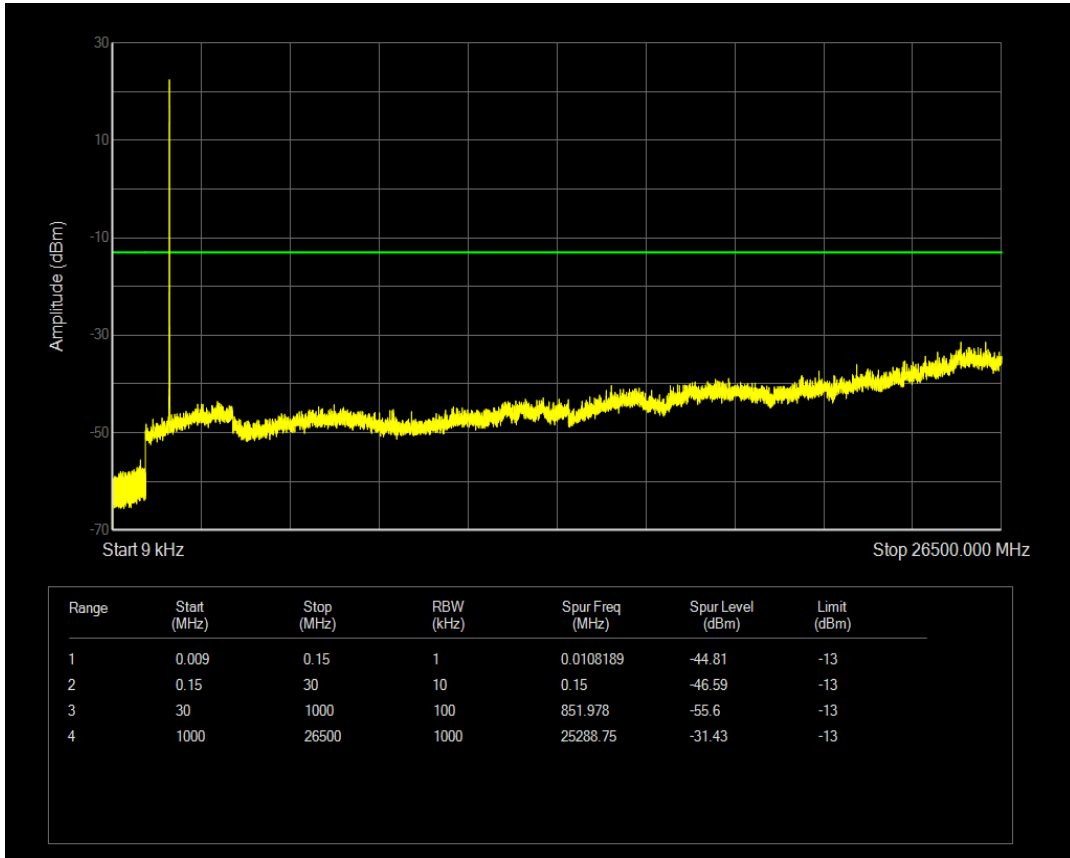

Band4 QPSK BW=5MHz Channel=19975 RB Size=1 Position=#0

Band4 QPSK BW=5MHz Channel=19975 RB Size=25 Position=#0

Band4 QAM16 BW=5MHz Channel=19975 RB Size=1 Position=#0

Band4 QAM16 BW=5MHz Channel=19975 RB Size=25 Position=#0

Band4 QPSK BW=5MHz Channel=20175 RB Size=1 Position=#0

Band4 QPSK BW=5MHz Channel=20175 RB Size=25 Position=#0

Band4 QAM16 BW=5MHz Channel=20175 RB Size=1 Position=#0

Band4 QAM16 BW=5MHz Channel=20175 RB Size=25 Position=#0