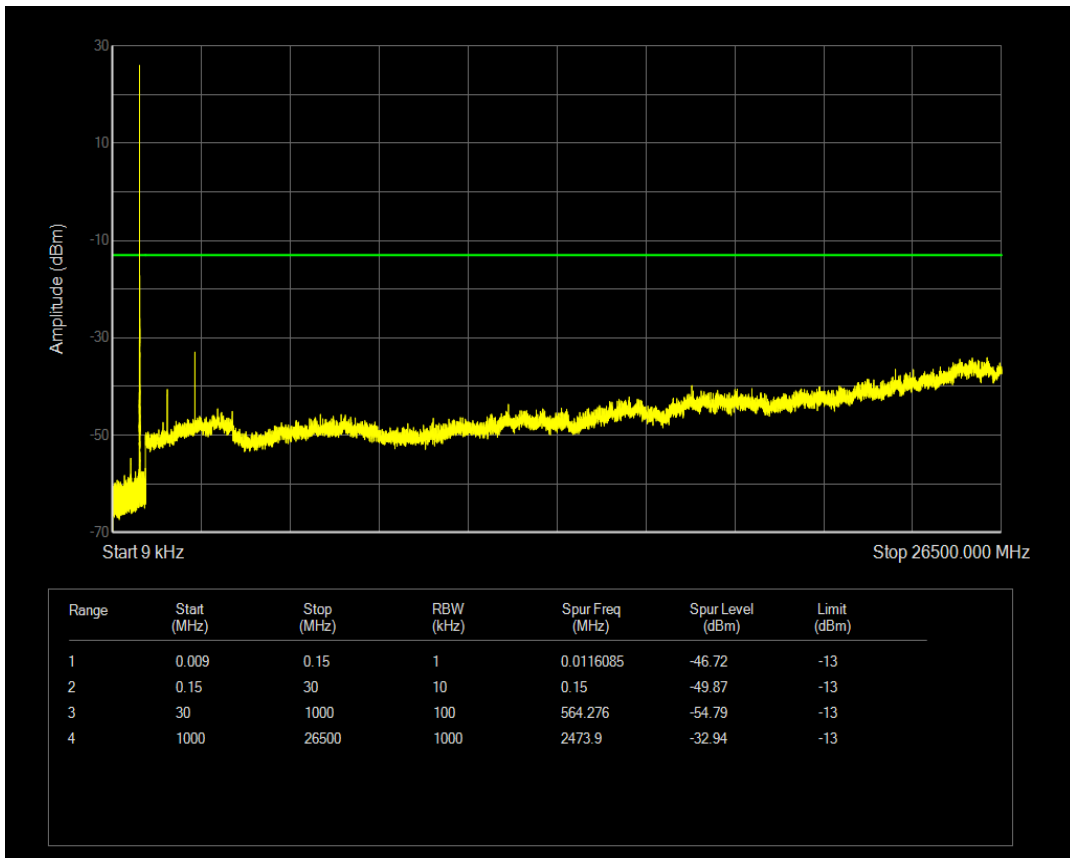

Band26(824-849) QAM16 BW=3MHz Channel=26805 RB Size=1 Position=#0

Band26(824-849) QAM16 BW=3MHz Channel=26805 RB Size=15 Position=#0