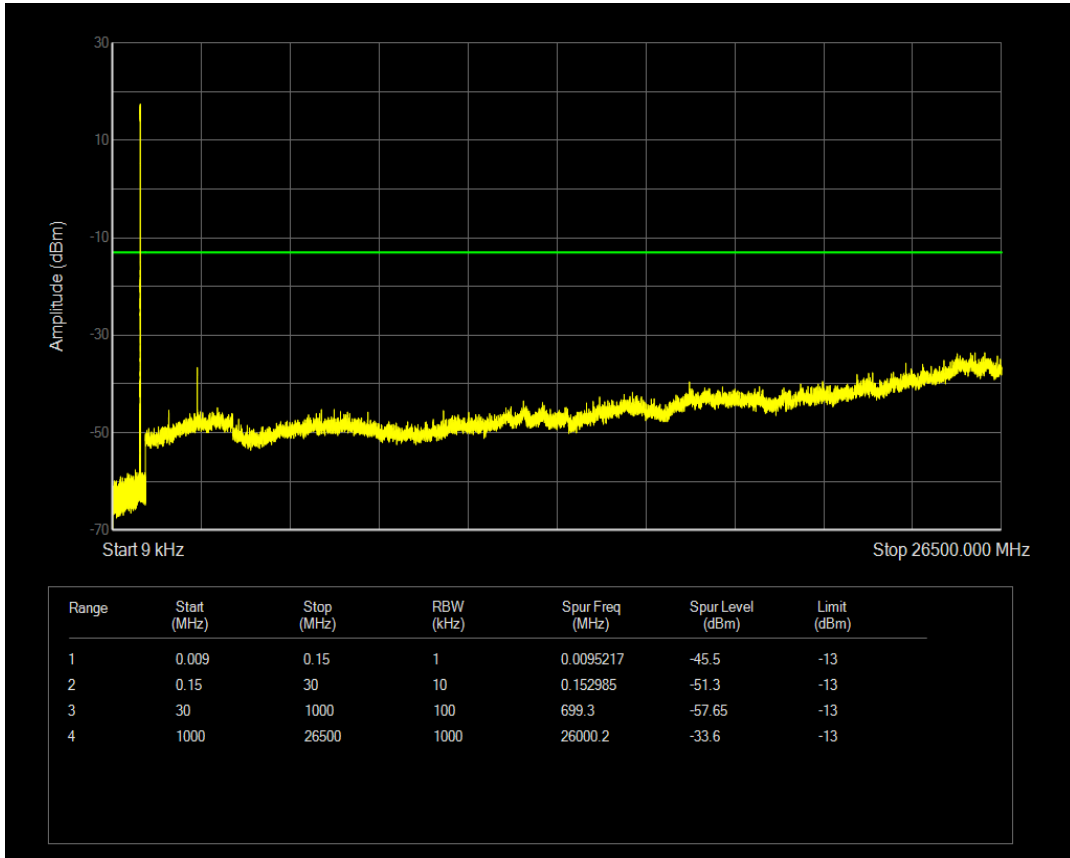

Band26(824-849) QPSK BW=3MHz Channel=27025 RB Size=15 Position=#0

Band26(824-849) QAM16 BW=3MHz Channel=27025 RB Size=1 Position=#0