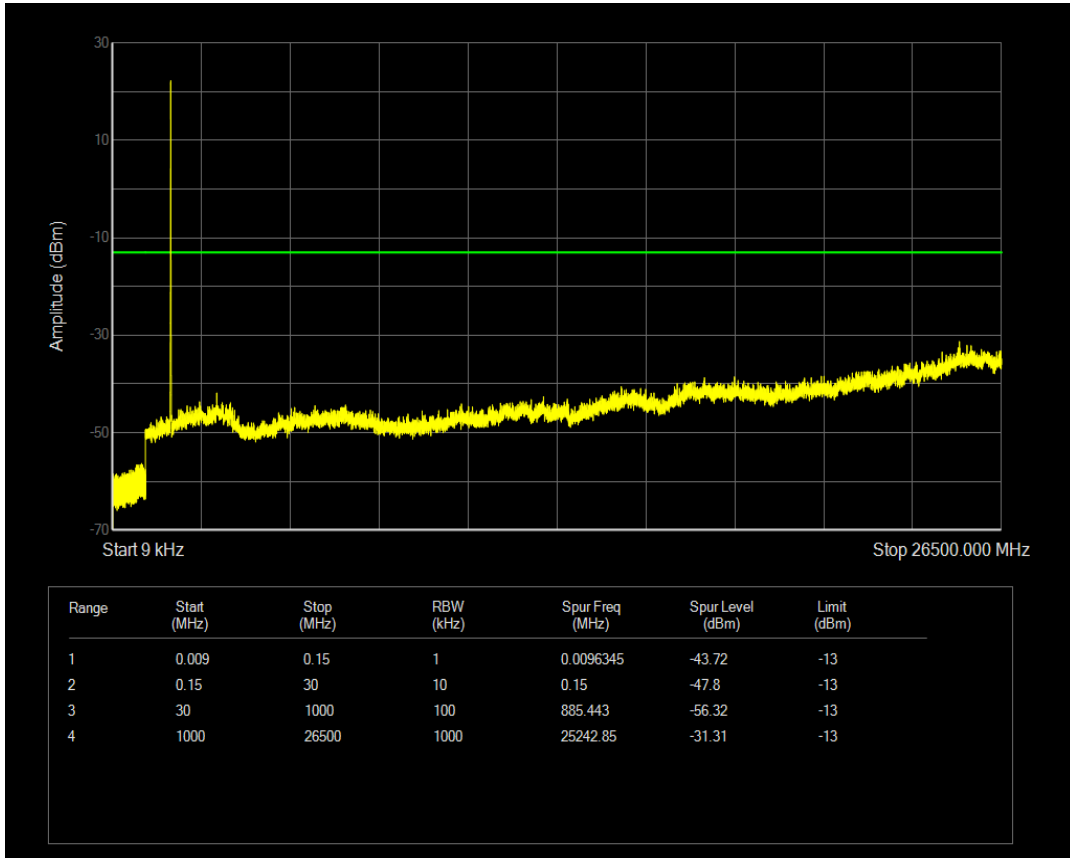

Band4 QPSK BW=5MHz Channel=19975 RB Size=1 Position=#0

Band4 QPSK BW=5MHz Channel=19975 RB Size=25 Position=#0

Band4 QAM16 BW=5MHz Channel=19975 RB Size=1 Position=#0

Band4 QAM16 BW=5MHz Channel=19975 RB Size=25 Position=#0

Band4 QPSK BW=5MHz Channel=20175 RB Size=1 Position=#0

Band4 QPSK BW=5MHz Channel=20175 RB Size=25 Position=#0

Band4 QAM16 BW=5MHz Channel=20175 RB Size=1 Position=#0

Band4 QAM16 BW=5MHz Channel=20175 RB Size=25 Position=#0

Band4 QPSK BW=5MHz Channel=20375 RB Size=1 Position=#0

Band4 QPSK BW=5MHz Channel=20375 RB Size=25 Position=#0

Band4 QAM16 BW=5MHz Channel=20375 RB Size=1 Position=#0

Band4 QAM16 BW=5MHz Channel=20375 RB Size=25 Position=#0