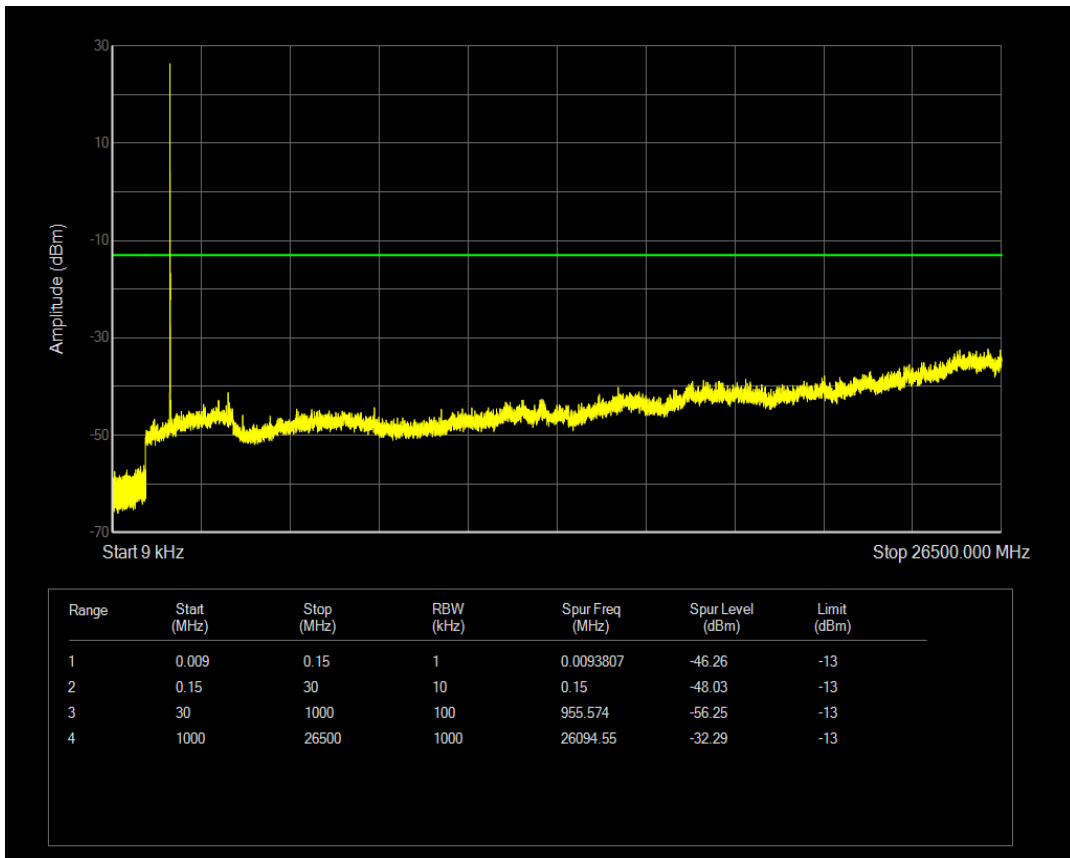

Band4 QPSK BW=5MHz Channel=20175 RB Size=1 Position=#0

Band4 QPSK BW=5MHz Channel=20175 RB Size=25 Position=#0