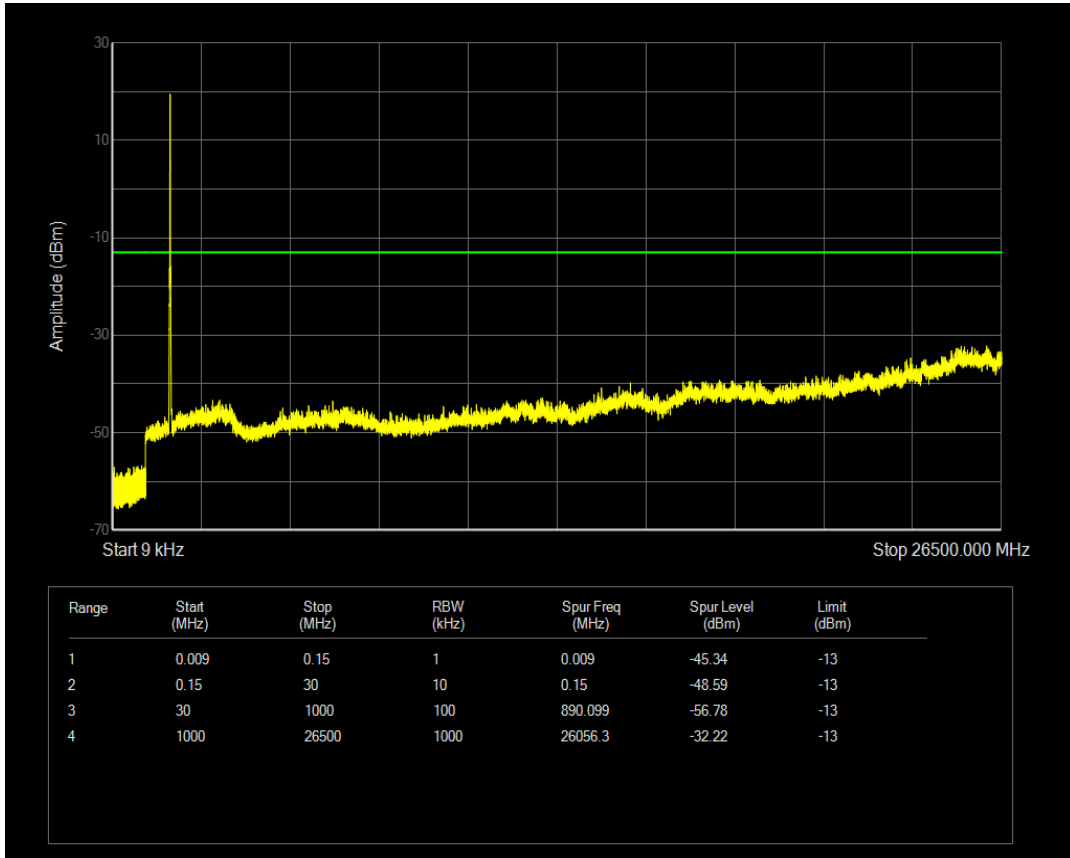

Band4 QPSK BW=15MHz Channel=20175 RB Size=75 Position=#0

Band4 QAM16 BW=15MHz Channel=20175 RB Size=1 Position=#0