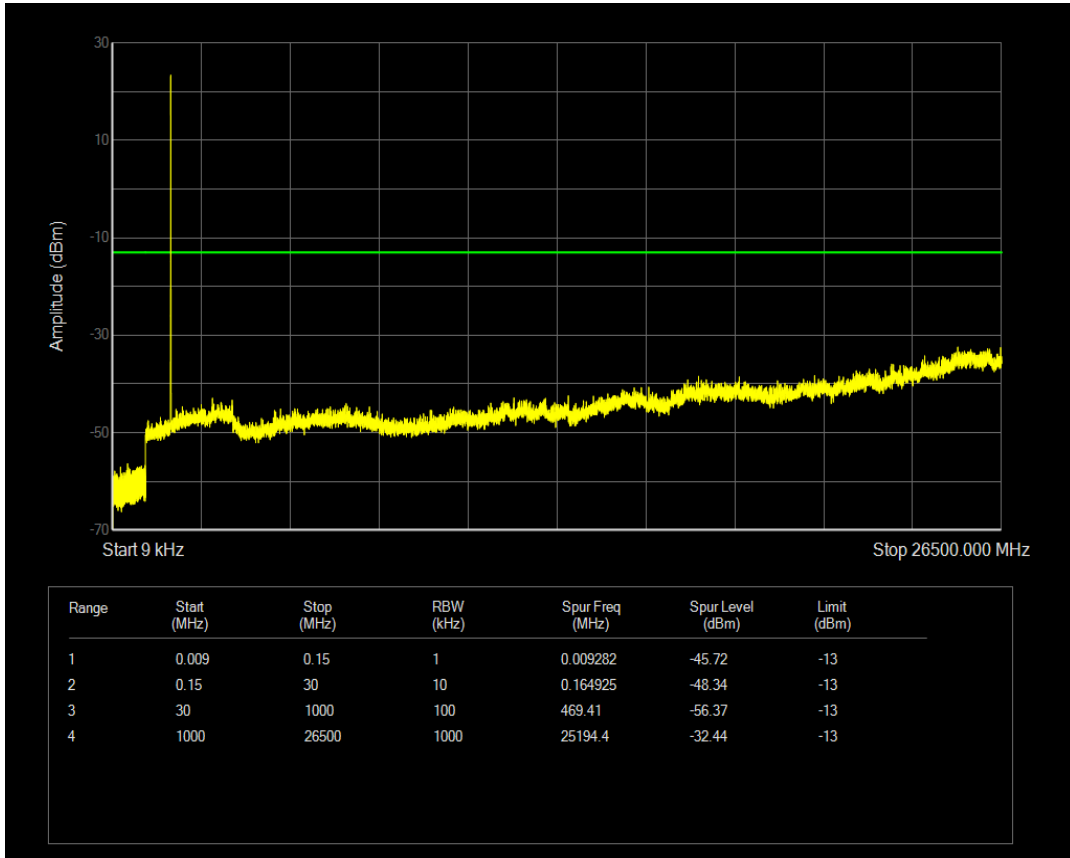

Band4 QPSK BW=3MHz Channel=20385 RB Size=15 Position=#0

Band4 QAM16 BW=3MHz Channel=20385 RB Size=1 Position=#0