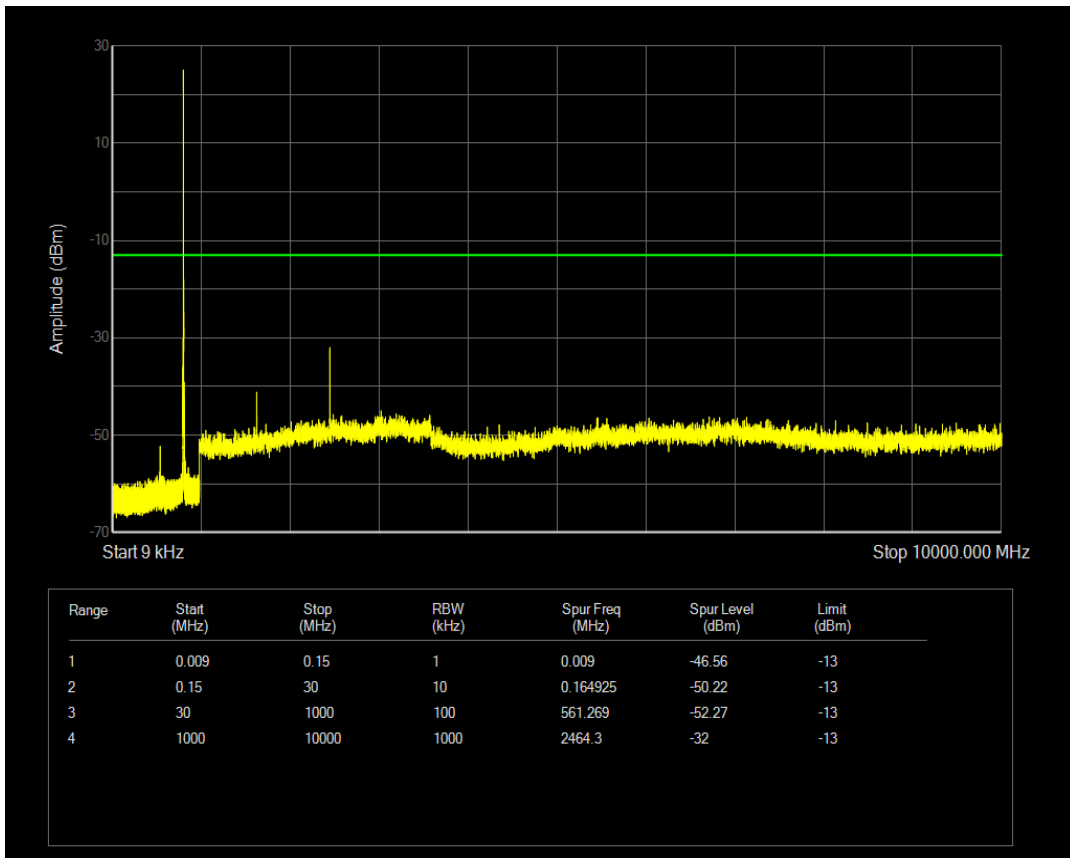

Band26(814-824) QPSK BW=3MHz Channel=26775 RB Size=1 Position=#0

Band26(814-824) QPSK BW=3MHz Channel=26775 RB Size=15 Position=#0