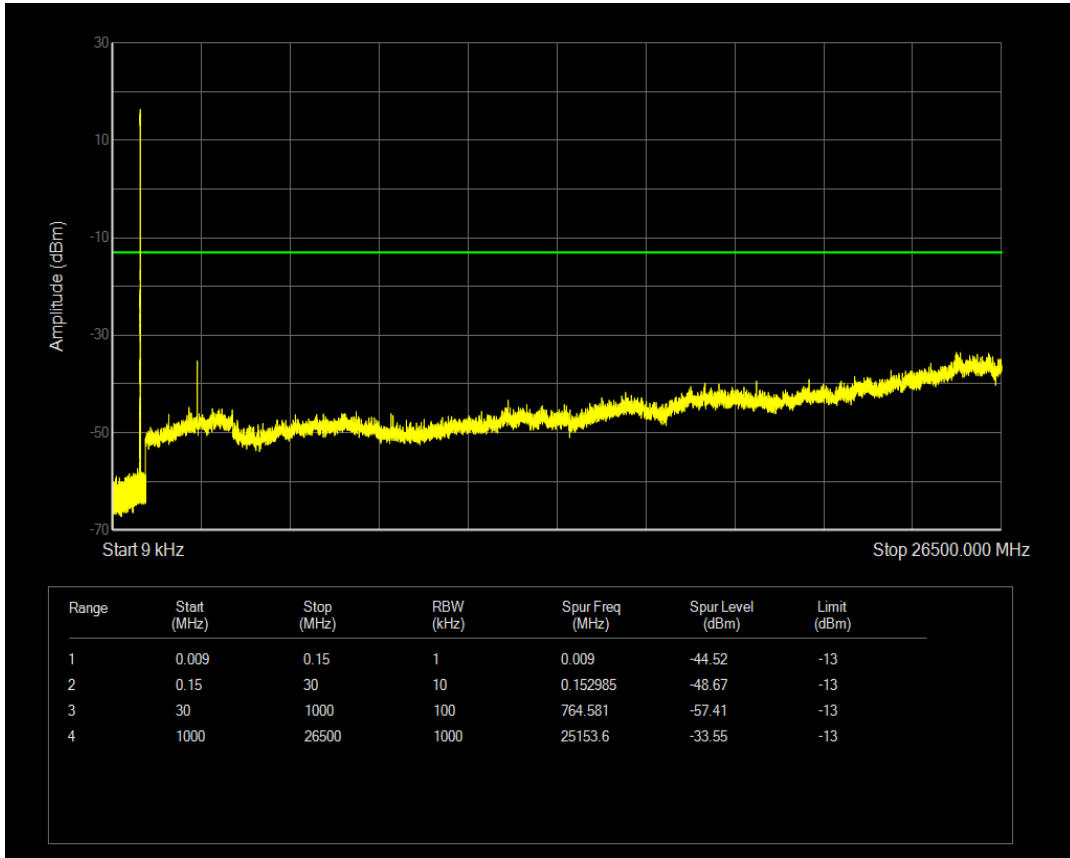

Band26(824-849) QPSK BW=3MHz Channel=27025 RB Size=1 Position=#0

Band26(824-849) QPSK BW=3MHz Channel=27025 RB Size=15 Position=#0

Band26(824-849) QAM16 BW=3MHz Channel=27025 RB Size=1 Position=#0

Band26(824-849) QAM16 BW=3MHz Channel=27025 RB Size=15 Position=#0

Band26(824-849) QPSK BW=5MHz Channel=26815 RB Size=1 Position=#0

Band26(824-849) QPSK BW=5MHz Channel=26815 RB Size=25 Position=#0

Band26(824-849) QAM16 BW=5MHz Channel=26815 RB Size=1 Position=#0

Band26(824-849) QAM16 BW=5MHz Channel=26815 RB Size=25 Position=#0