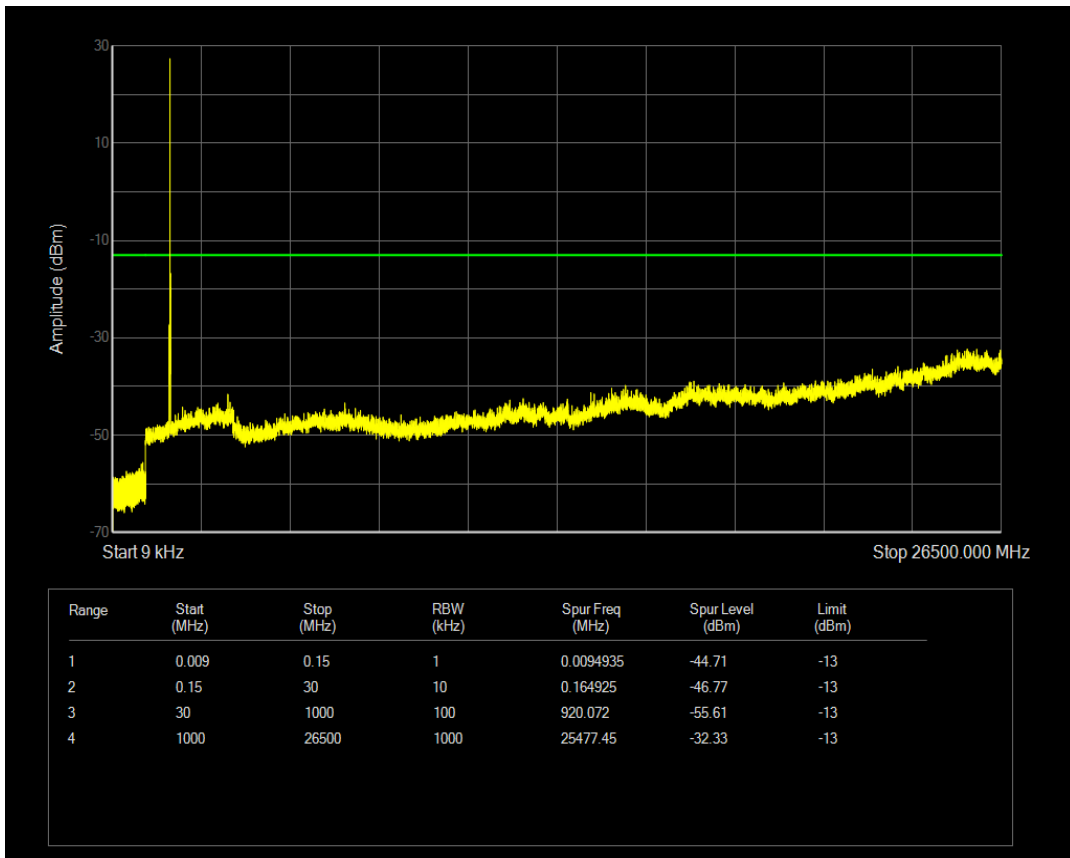

Band4 QPSK BW=10MHz Channel=20000 RB Size=1 Position=#0

Band4 QPSK BW=10MHz Channel=20000 RB Size=50 Position=#0

Band4 QAM16 BW=10MHz Channel=20000 RB Size=1 Position=#0

Band4 QAM16 BW=10MHz Channel=20000 RB Size=50 Position=#0

Band4 QPSK BW=10MHz Channel=20175 RB Size=1 Position=#0

Band4 QPSK BW=10MHz Channel=20175 RB Size=50 Position=#0

Band4 QAM16 BW=10MHz Channel=20175 RB Size=1 Position=#0

Band4 QAM16 BW=10MHz Channel=20175 RB Size=50 Position=#0