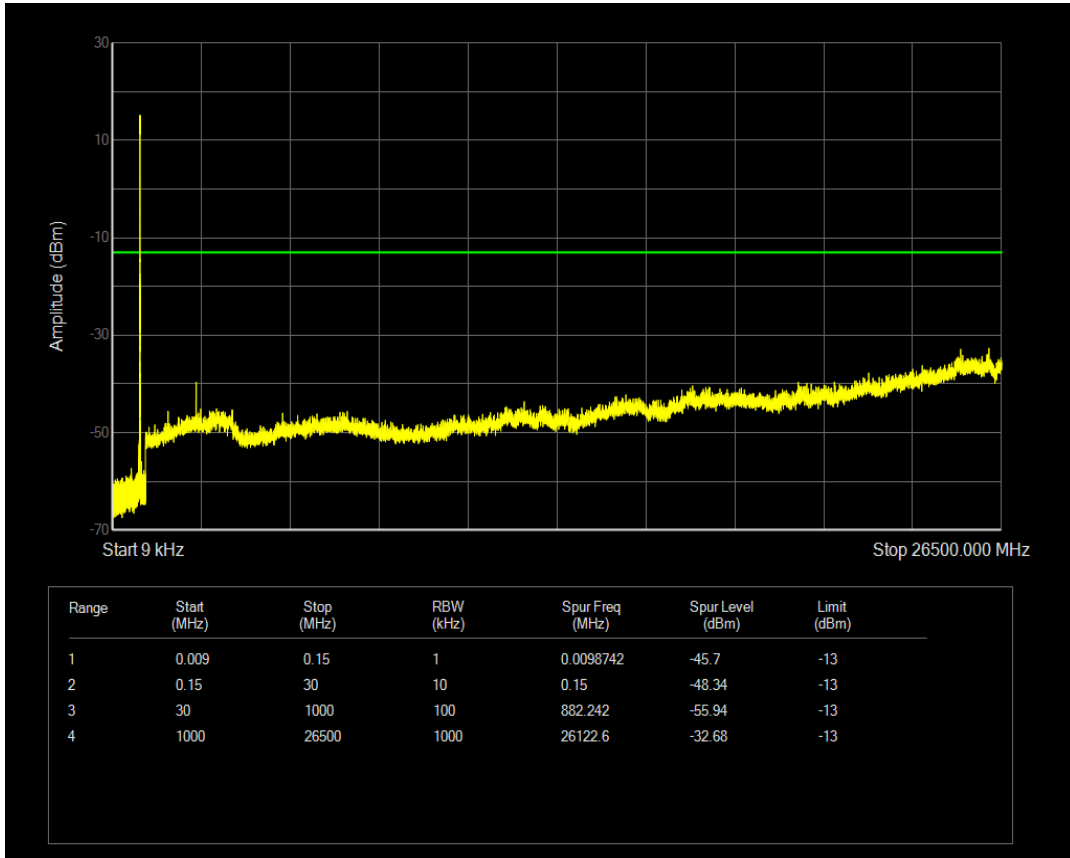

Band26(824-849) QPSK BW=5MHz Channel=26815 RB Size=1 Position=#0

Band26(824-849) QPSK BW=5MHz Channel=26815 RB Size=25 Position=#0

Band26(824-849) QAM16 BW=5MHz Channel=26815 RB Size=1 Position=#0

Band26(824-849) QAM16 BW=5MHz Channel=26815 RB Size=25 Position=#0

Band26(824-849) QPSK BW=5MHz Channel=26915 RB Size=1 Position=#0

Band26(824-849) QPSK BW=5MHz Channel=26915 RB Size=25 Position=#0

Band26(824-849) QAM16 BW=5MHz Channel=26915 RB Size=1 Position=#0

Band26(824-849) QAM16 BW=5MHz Channel=26915 RB Size=25 Position=#0