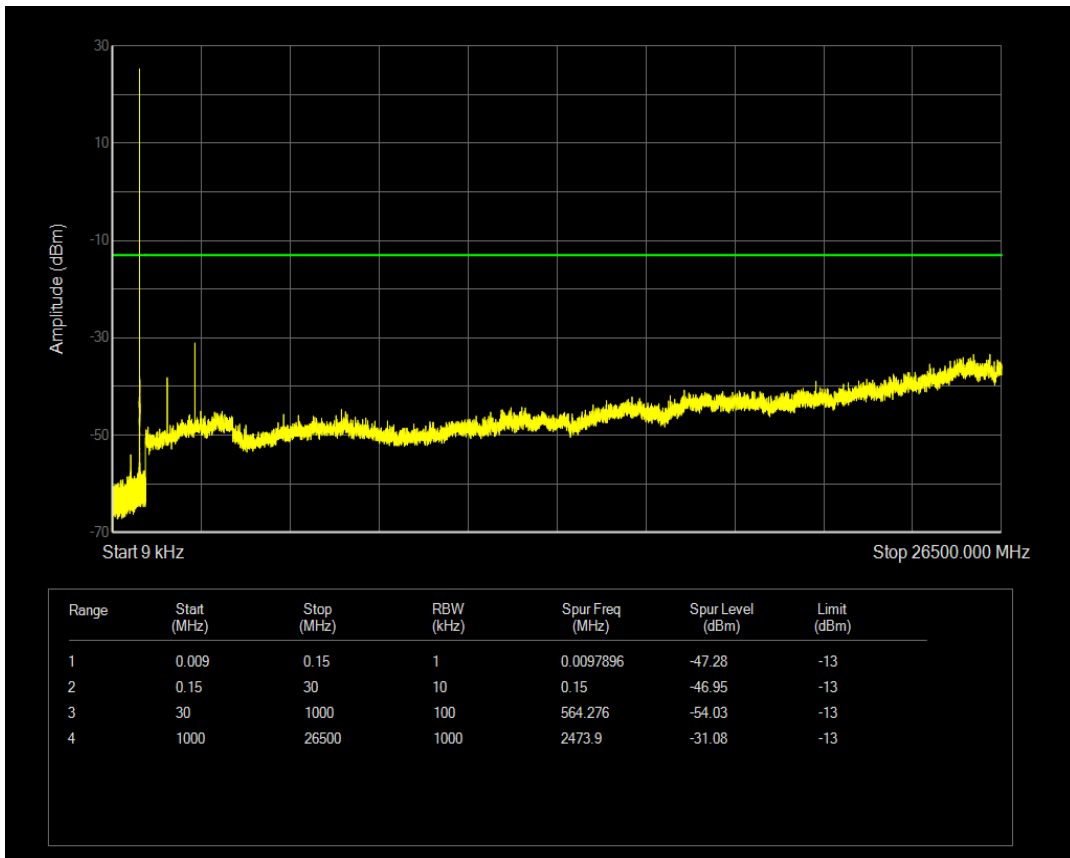

Band26(814-824) QPSK BW=10MHz Channel=26740 RB Size=1 Position=#0

Band26(814-824) QPSK BW=10MHz Channel=26740 RB Size=50 Position=#0

Band26(814-824) QAM16 BW=10MHz Channel=26740 RB Size=1 Position=#0

Band26(814-824) QAM16 BW=10MHz Channel=26740 RB Size=50 Position=#0

Band26(824-849) QPSK BW=1.4MHz Channel=26797 RB Size=1 Position=#0

Band26(824-849) QPSK BW=1.4MHz Channel=26797 RB Size=6 Position=#0

Band26(824-849) QAM16 BW=1.4MHz Channel=26797 RB Size=1 Position=#0

Band26(824-849) QAM16 BW=1.4MHz Channel=26797 RB Size=6 Position=#0