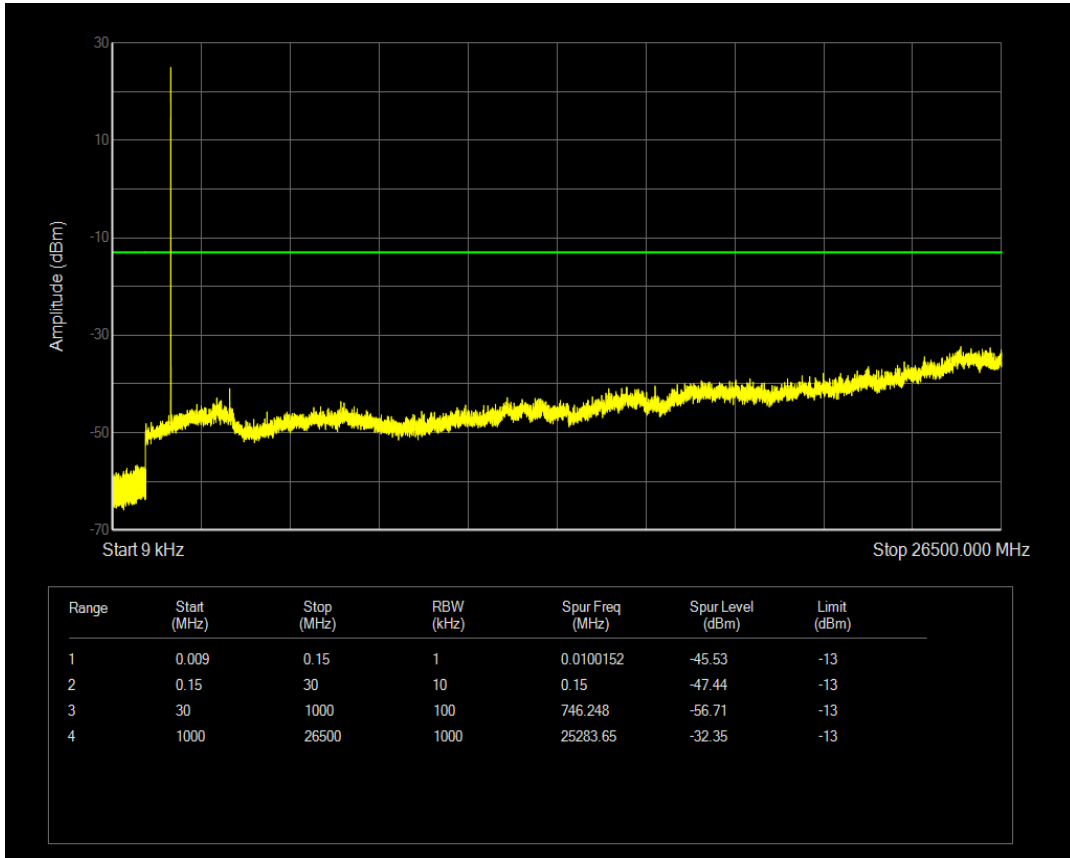

Band4 QPSK BW=1.4MHz Channel=20393 RB Size=6 Position=#0

Band4 QAM16 BW=1.4MHz Channel=20393 RB Size=1 Position=#0