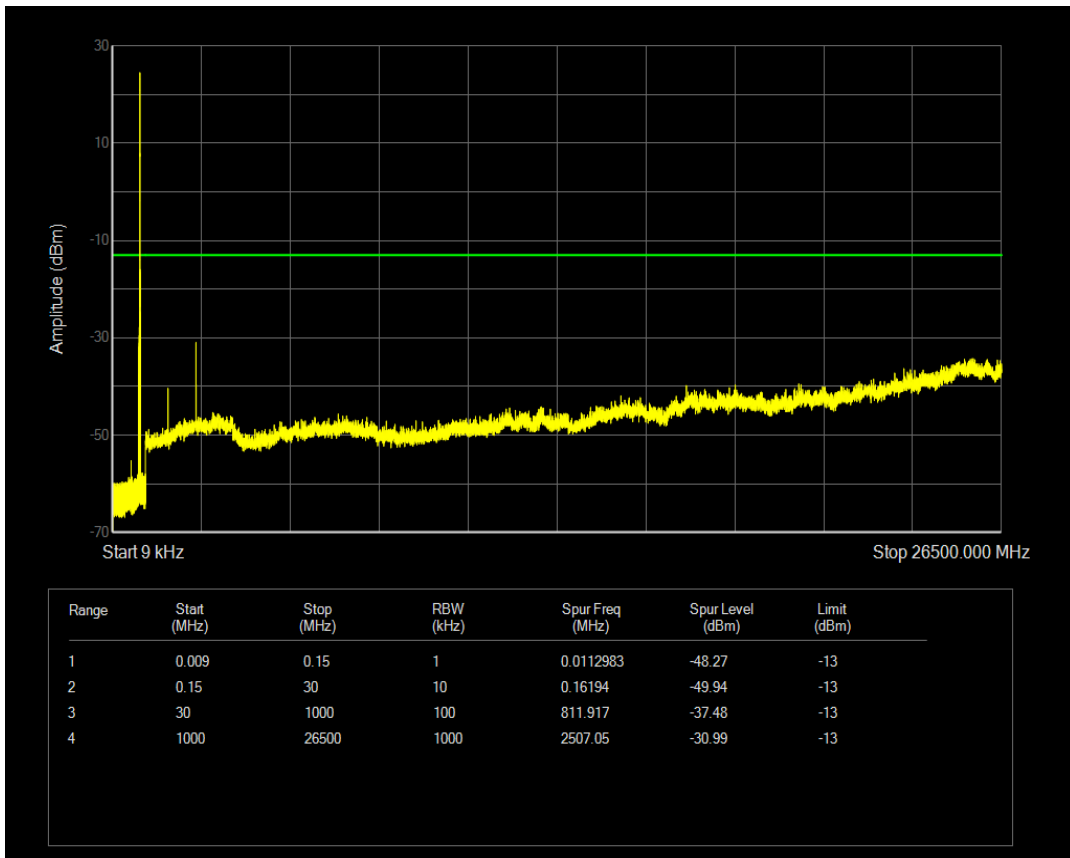

Band26(824-849) QAM16 BW=3MHz Channel=26915 RB Size=1 Position=#0

Band26(824-849) QAM16 BW=3MHz Channel=26915 RB Size=15 Position=#0