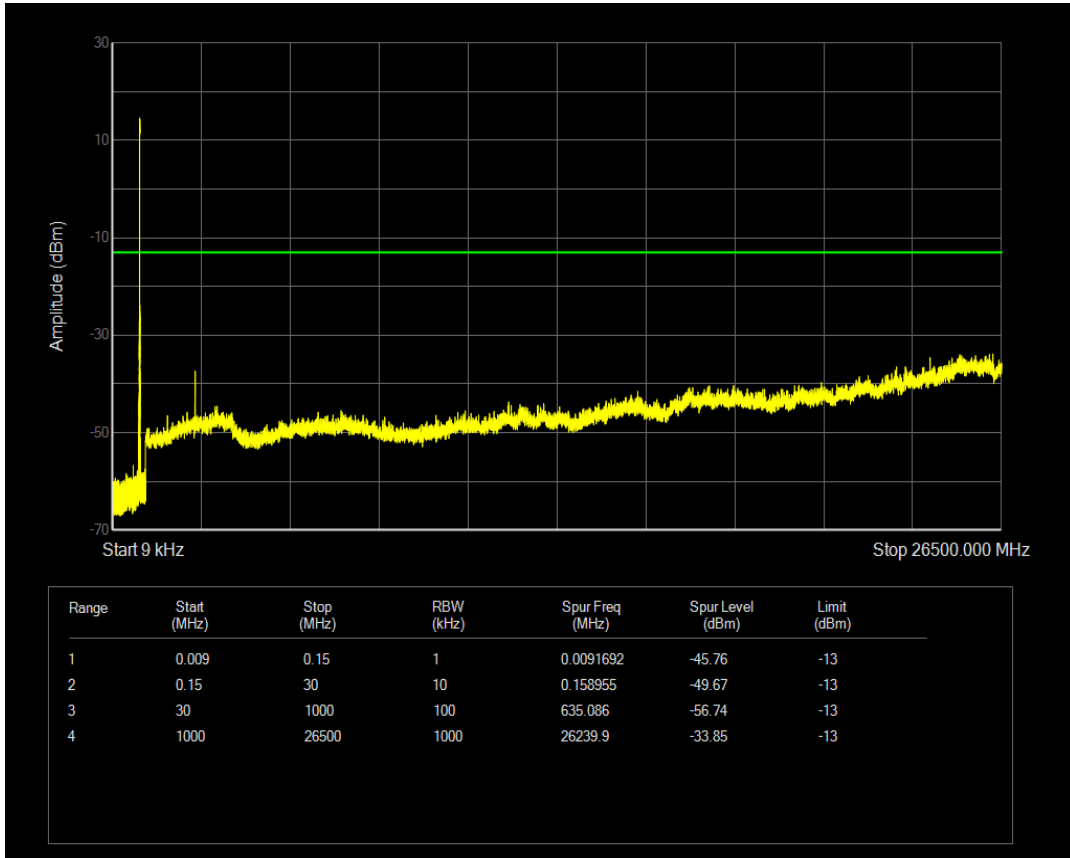

Band26(824-849) QPSK BW=5MHz Channel=26815 RB Size=1 Position=#0

Band26(824-849) QPSK BW=5MHz Channel=26815 RB Size=25 Position=#0

Band26(824-849) QAM16 BW=5MHz Channel=26815 RB Size=1 Position=#0

Band26(824-849) QAM16 BW=5MHz Channel=26815 RB Size=25 Position=#0

Band26(824-849) QPSK BW=5MHz Channel=26915 RB Size=1 Position=#0

Band26(824-849) QPSK BW=5MHz Channel=26915 RB Size=25 Position=#0

Band26(824-849) QAM16 BW=5MHz Channel=26915 RB Size=1 Position=#0

Band26(824-849) QAM16 BW=5MHz Channel=26915 RB Size=25 Position=#0