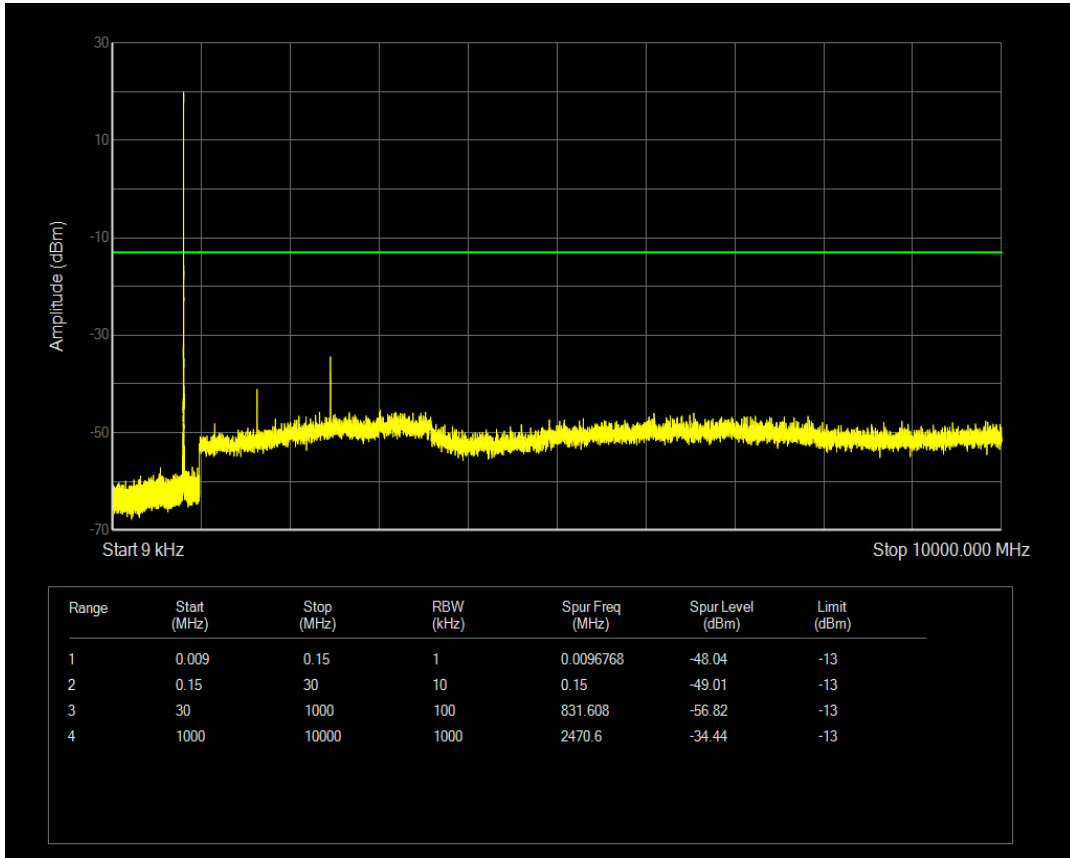

Band26(814-824) QPSK BW=1.4MHz Channel=26783 RB Size=1 Position=#0

Band26(814-824) QPSK BW=1.4MHz Channel=26783 RB Size=6 Position=#0

Band26(814-824) QAM16 BW=1.4MHz Channel=26783 RB Size=1 Position=#0

Band26(814-824) QAM16 BW=1.4MHz Channel=26783 RB Size=6 Position=#0