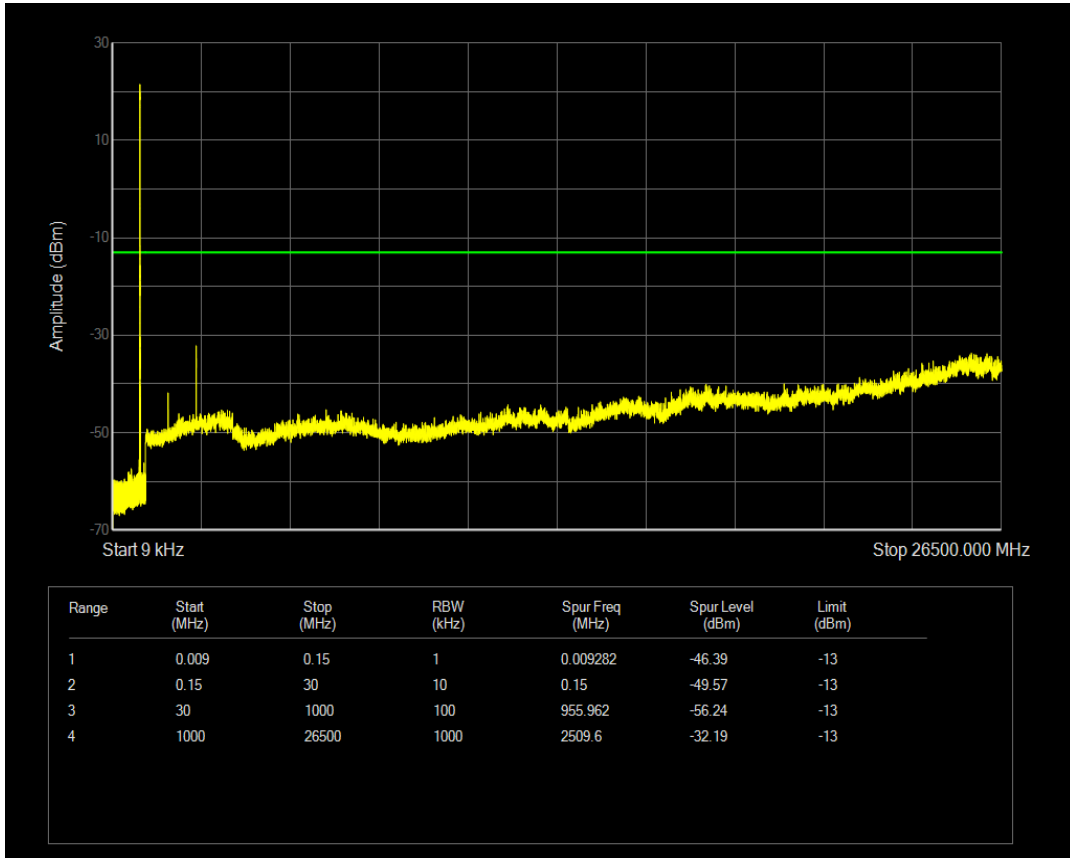

Band26(824-849) QPSK BW=1.4MHz Channel=26797 RB Size=1 Position=#0

Band26(824-849) QPSK BW=1.4MHz Channel=26797 RB Size=6 Position=#0

Band26(824-849) QAM16 BW=1.4MHz Channel=26797 RB Size=1 Position=#0

Band26(824-849) QAM16 BW=1.4MHz Channel=26797 RB Size=6 Position=#0

Band26(824-849) QPSK BW=1.4MHz Channel=26915 RB Size=1 Position=#0

Band26(824-849) QPSK BW=1.4MHz Channel=26915 RB Size=6 Position=#0

Band26(824-849) QAM16 BW=1.4MHz Channel=26915 RB Size=1 Position=#0

Band26(824-849) QAM16 BW=1.4MHz Channel=26915 RB Size=6 Position=#0