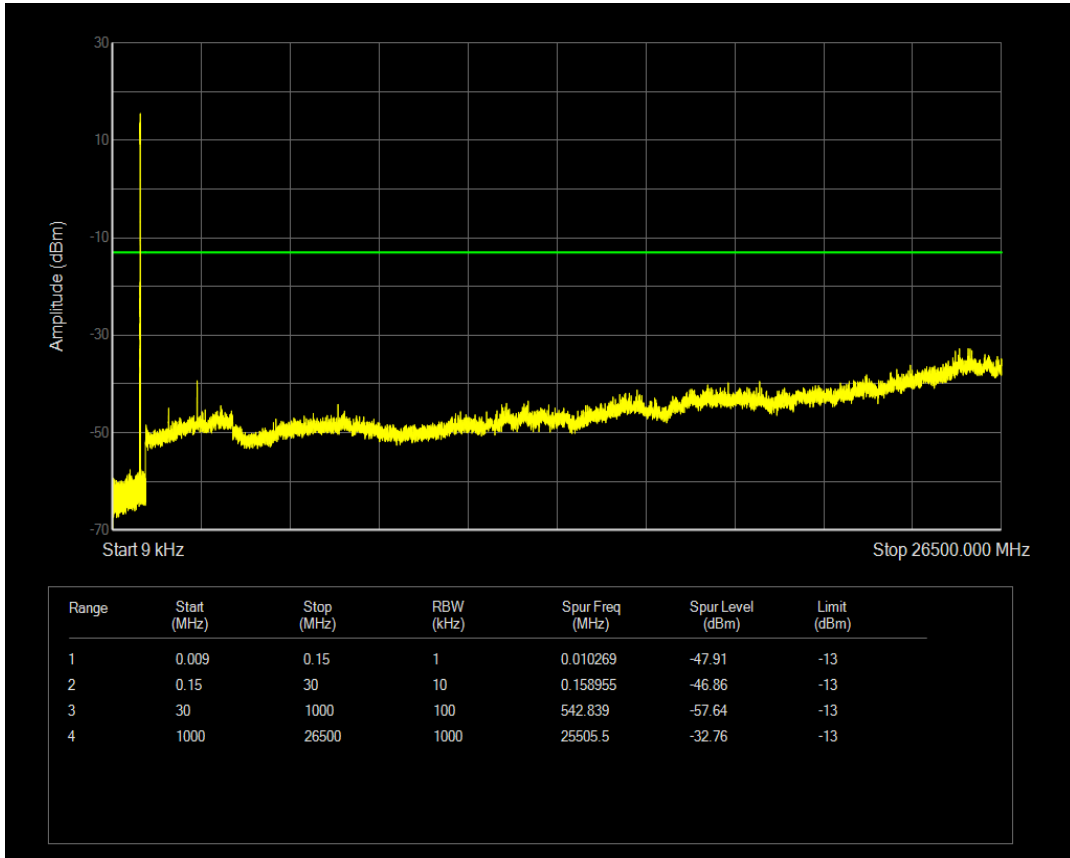

Band26(824-849) QPSK BW=5MHz Channel=27015 RB Size=1 Position=#0

Band26(824-849) QPSK BW=5MHz Channel=27015 RB Size=25 Position=#0

Band26(824-849) QAM16 BW=5MHz Channel=27015 RB Size=1 Position=#0

Band26(824-849) QAM16 BW=5MHz Channel=27015 RB Size=25 Position=#0

Band26(824-849) QPSK BW=10MHz Channel=26840 RB Size=1 Position=#0

Band26(824-849) QPSK BW=10MHz Channel=26840 RB Size=50 Position=#0

Band26(824-849) QAM16 BW=10MHz Channel=26840 RB Size=1 Position=#0

Band26(824-849) QAM16 BW=10MHz Channel=26840 RB Size=50 Position=#0