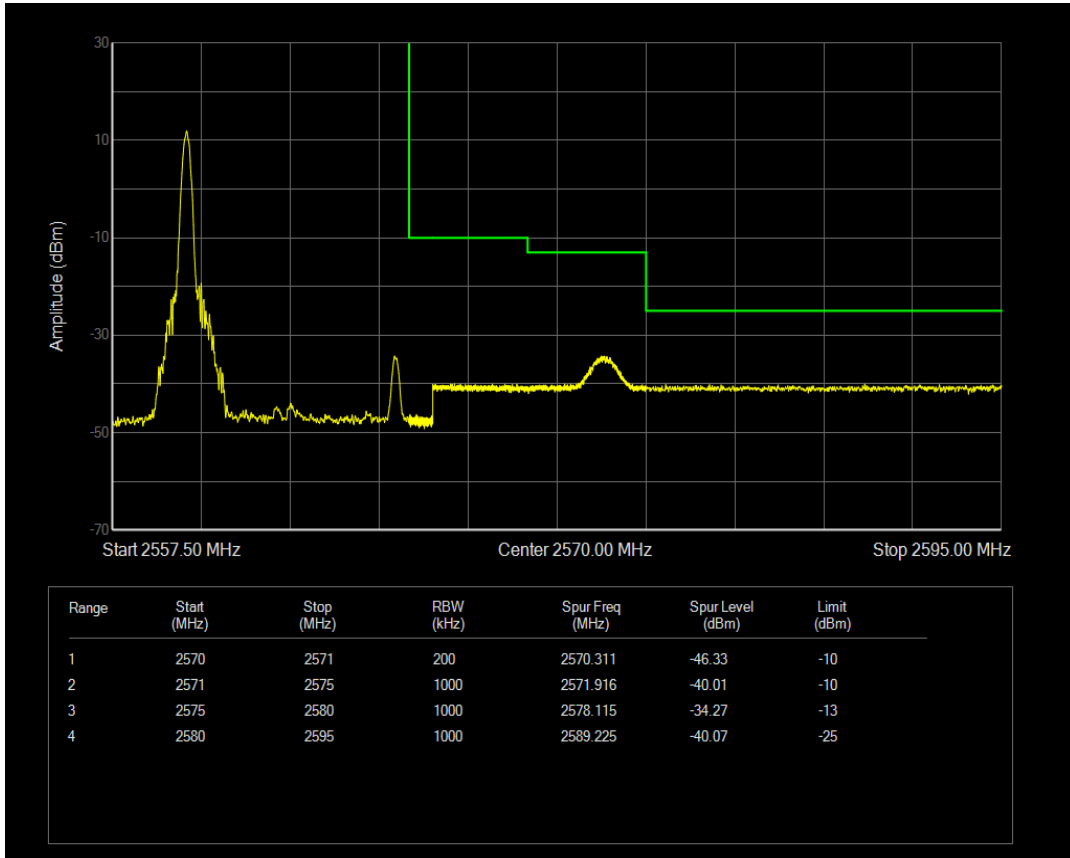

Band7 QAM16 BW=10MHz Channel=20800 RB Size=1 Position=#0

Band7 QAM16 BW=10MHz Channel=20800 RB Size=1 Position=#Max

Band7 QAM16 BW=10MHz Channel=20800 RB Size=50 Position=#0

Band7 QPSK BW=10MHz Channel=21400 RB Size=1 Position=#0

Band7 QPSK BW=10MHz Channel=21400 RB Size=1 Position=#Max

Band7 QPSK BW=10MHz Channel=21400 RB Size=50 Position=#0

Band7 QAM16 BW=10MHz Channel=21400 RB Size=1 Position=#0

Band7 QAM16 BW=10MHz Channel=21400 RB Size=1 Position=#Max