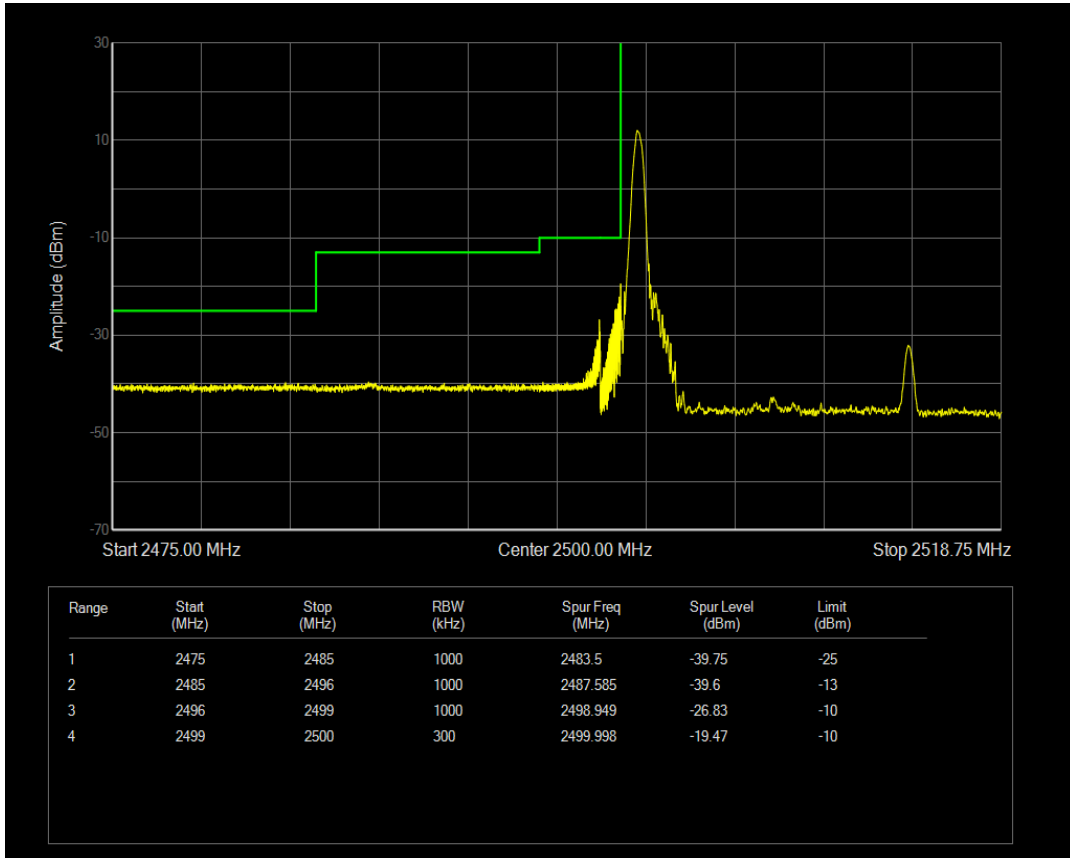

Band7 QPSK BW=15MHz Channel=20825 RB Size=1 Position=#0

Band7 QPSK BW=15MHz Channel=20825 RB Size=1 Position=#Max