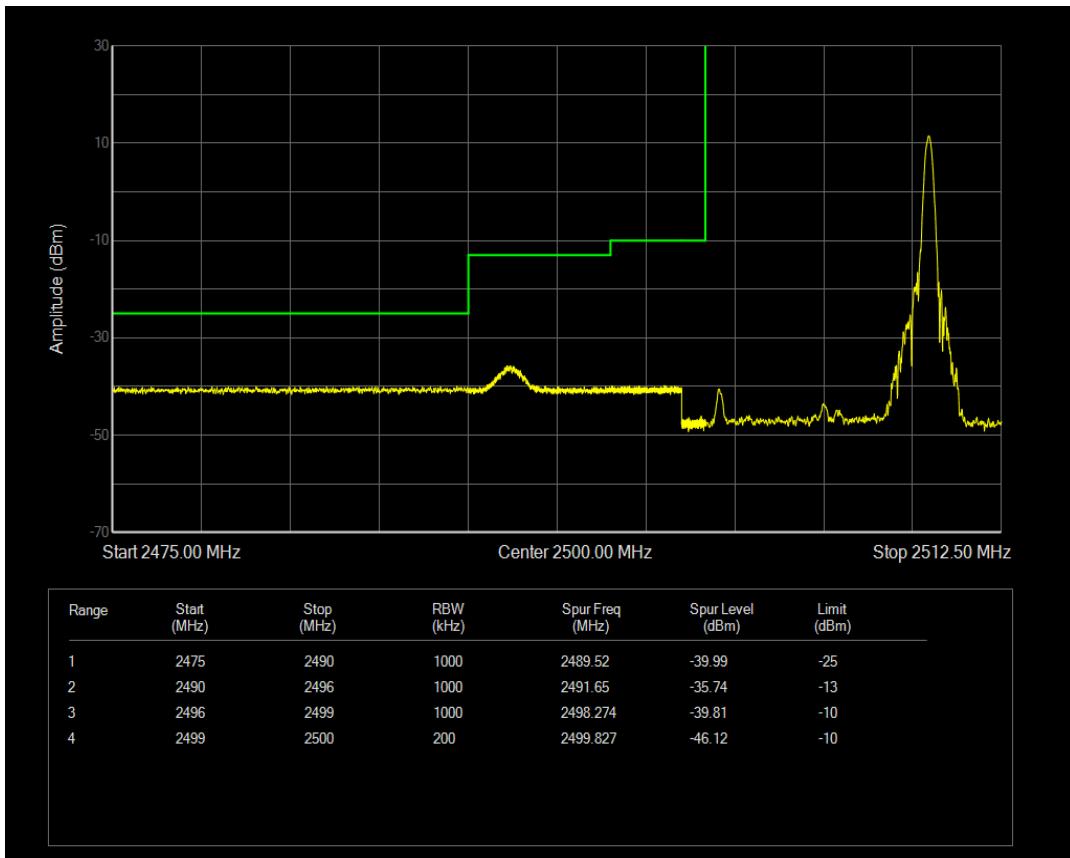

Band7 QPSK BW=5MHz Channel=21425 RB Size=1 Position=#Max

Band7 QPSK BW=5MHz Channel=21425 RB Size=25 Position=#0

Band7 QAM16 BW=5MHz Channel=21425 RB Size=1 Position=#0

Band7 QAM16 BW=5MHz Channel=21425 RB Size=1 Position=#Max

Band7 QAM16 BW=5MHz Channel=21425 RB Size=25 Position=#0

Band7 QPSK BW=10MHz Channel=20800 RB Size=1 Position=#0

Band7 QPSK BW=10MHz Channel=20800 RB Size=1 Position=#Max

Band7 QPSK BW=10MHz Channel=20800 RB Size=50 Position=#0