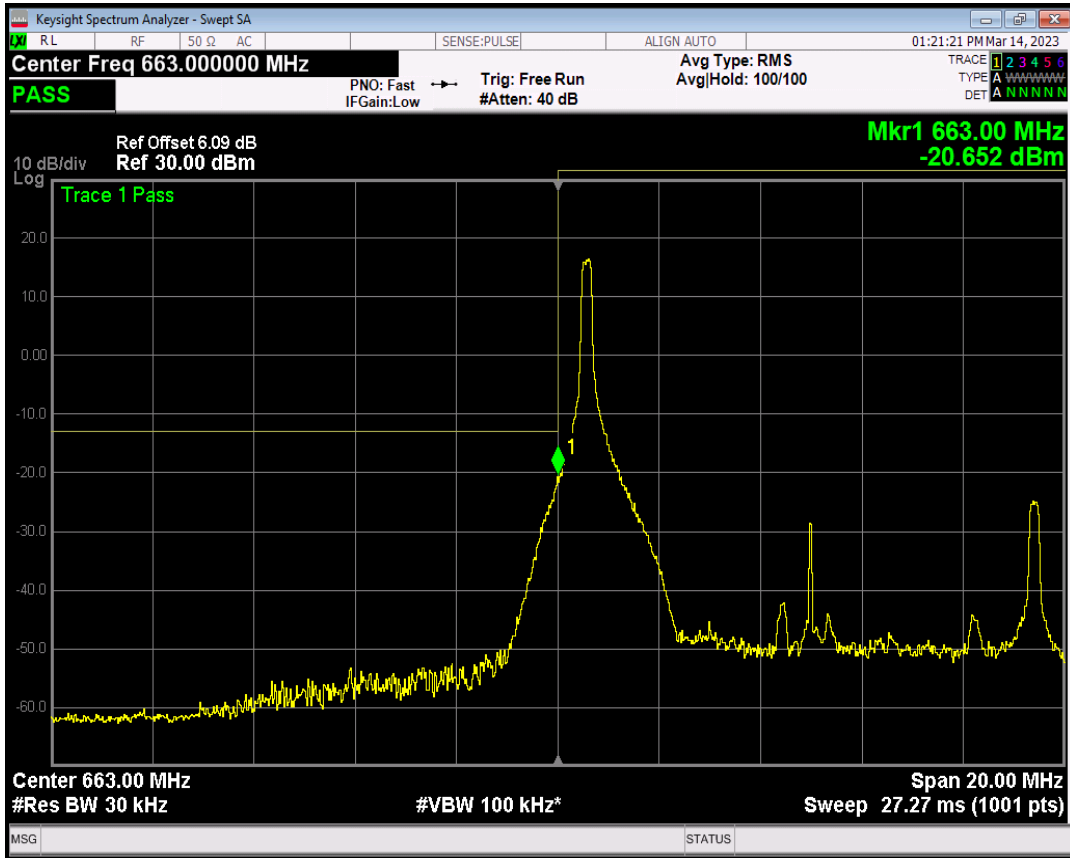

Band71 QPSK BW=10MHz Channel=133172 RB Size=1 Position=#0

Band71 QPSK BW=10MHz Channel=133172 RB Size=1 Position=#Max