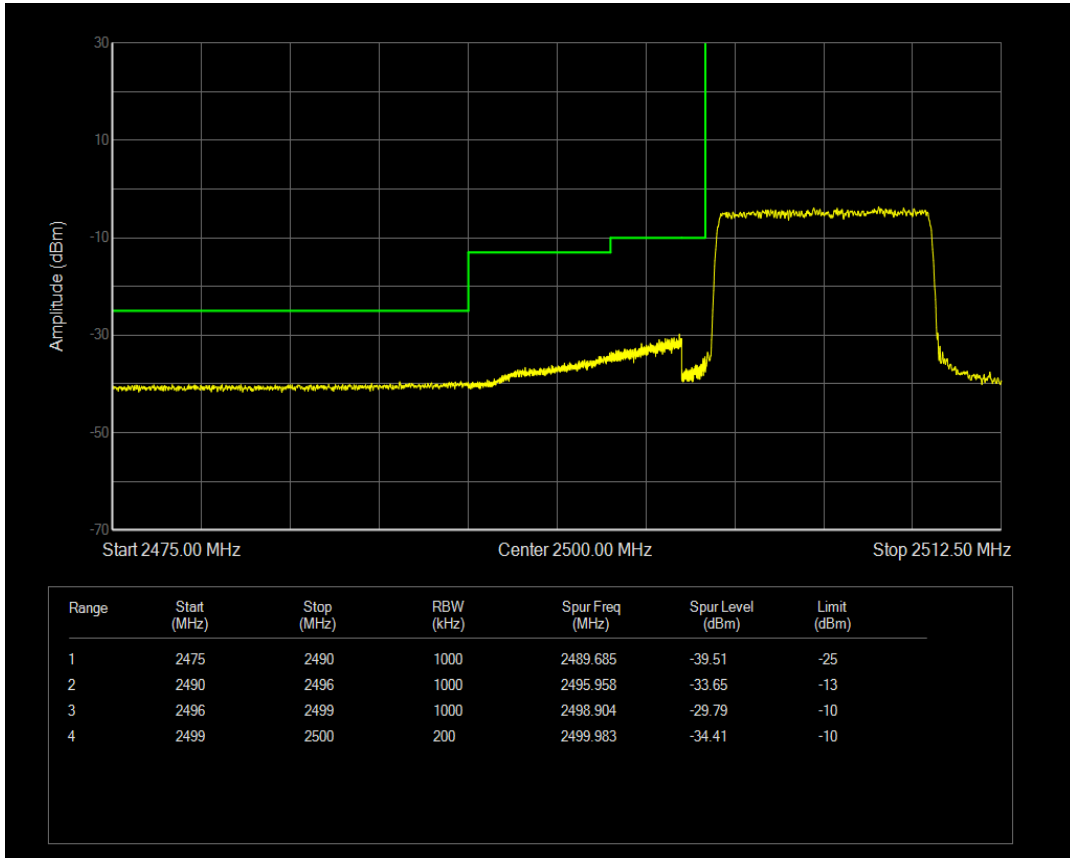

Band7 QAM16 BW=5MHz Channel=21425 RB Size=25 Position=#0

Band7 QPSK BW=10MHz Channel=20800 RB Size=1 Position=#0

Band7 QPSK BW=10MHz Channel=20800 RB Size=1 Position=#Max

Band7 QPSK BW=10MHz Channel=20800 RB Size=50 Position=#0

Band7 QAM16 BW=10MHz Channel=20800 RB Size=1 Position=#0

Band7 QAM16 BW=10MHz Channel=20800 RB Size=1 Position=#Max

Band7 QAM16 BW=10MHz Channel=20800 RB Size=50 Position=#0

Band7 QPSK BW=10MHz Channel=21400 RB Size=1 Position=#0