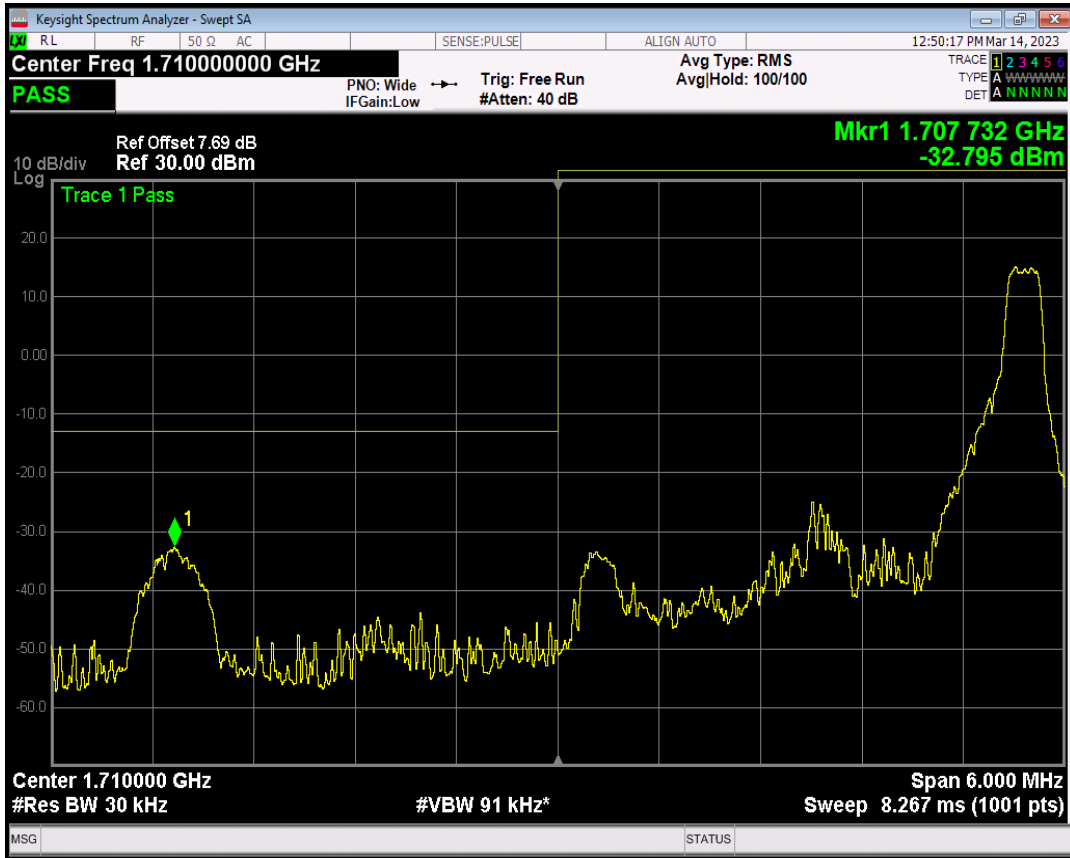

Band66 QAM16 BW=3MHz Channel=131987 RB Size=1 Position=#Max

Band66 QAM16 BW=3MHz Channel=131987 RB Size=15 Position=#0