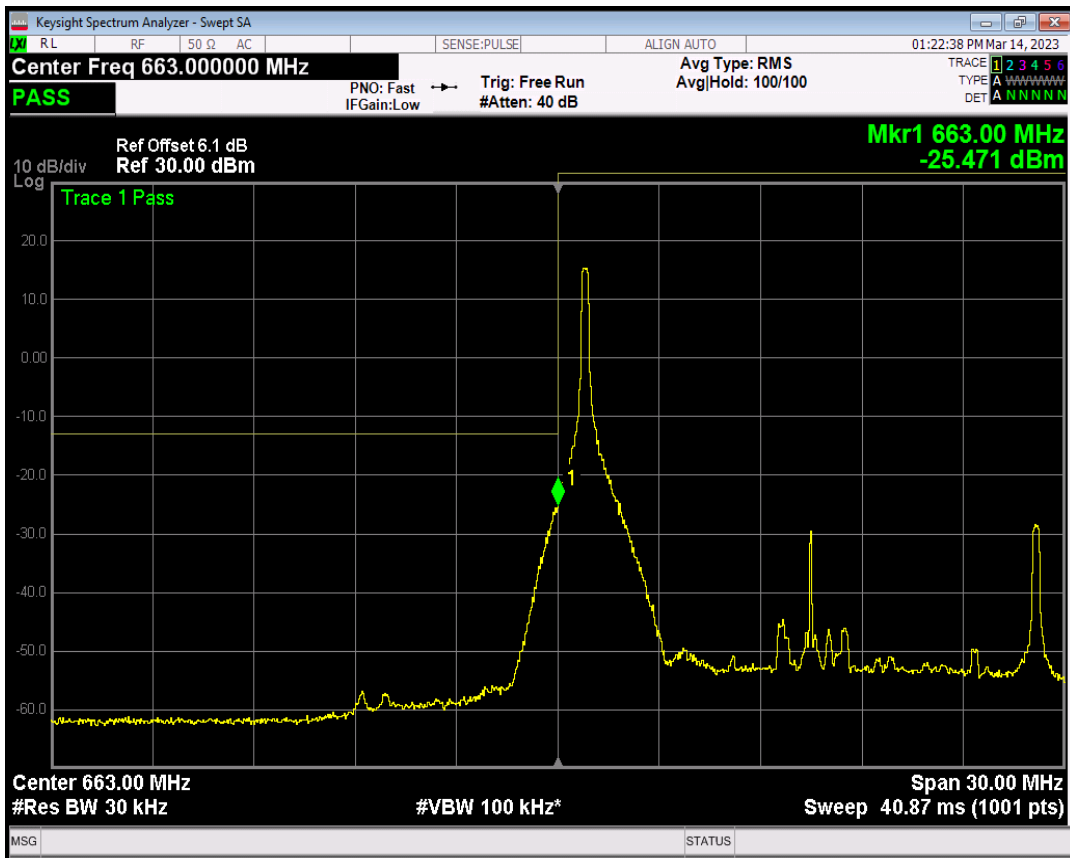

Band71 QAM16 BW=15MHz Channel=133197 RB Size=1 Position=#0

Band71 QAM16 BW=15MHz Channel=133197 RB Size=1 Position=#Max