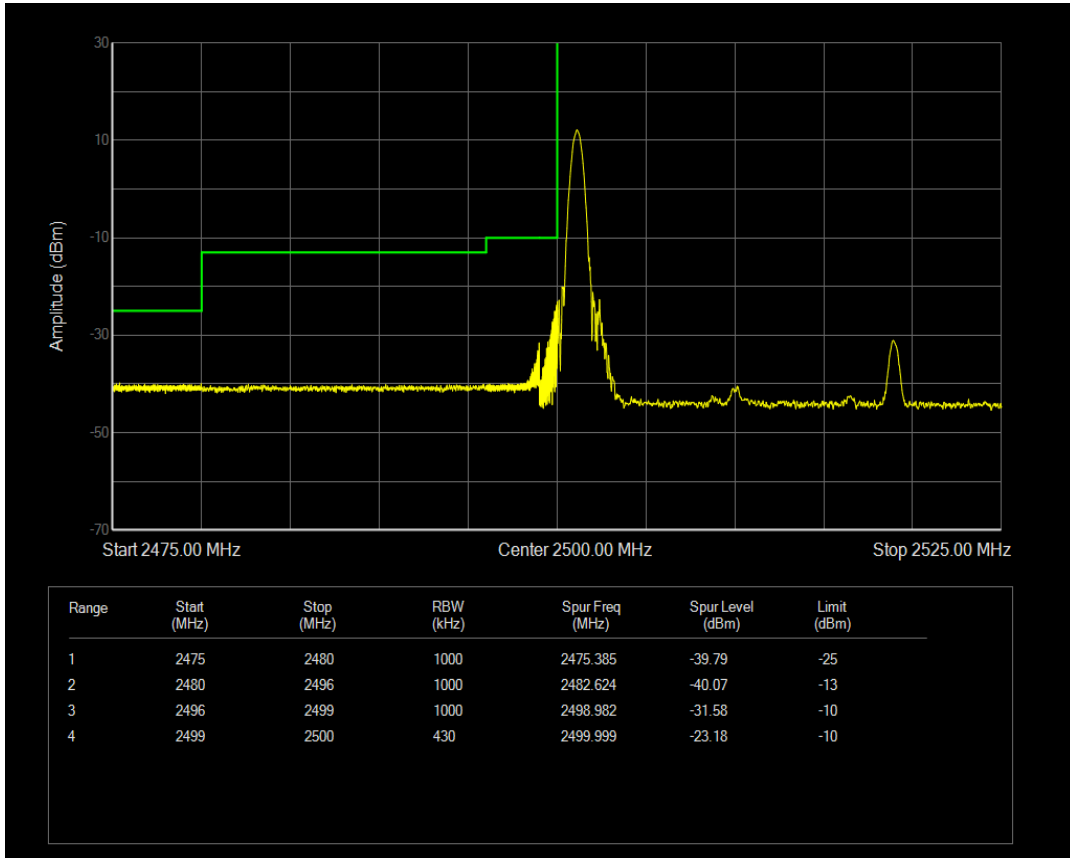

Band7 QPSK BW=20MHz Channel=20850 RB Size=1 Position=#0

Band7 QPSK BW=20MHz Channel=20850 RB Size=1 Position=#Max