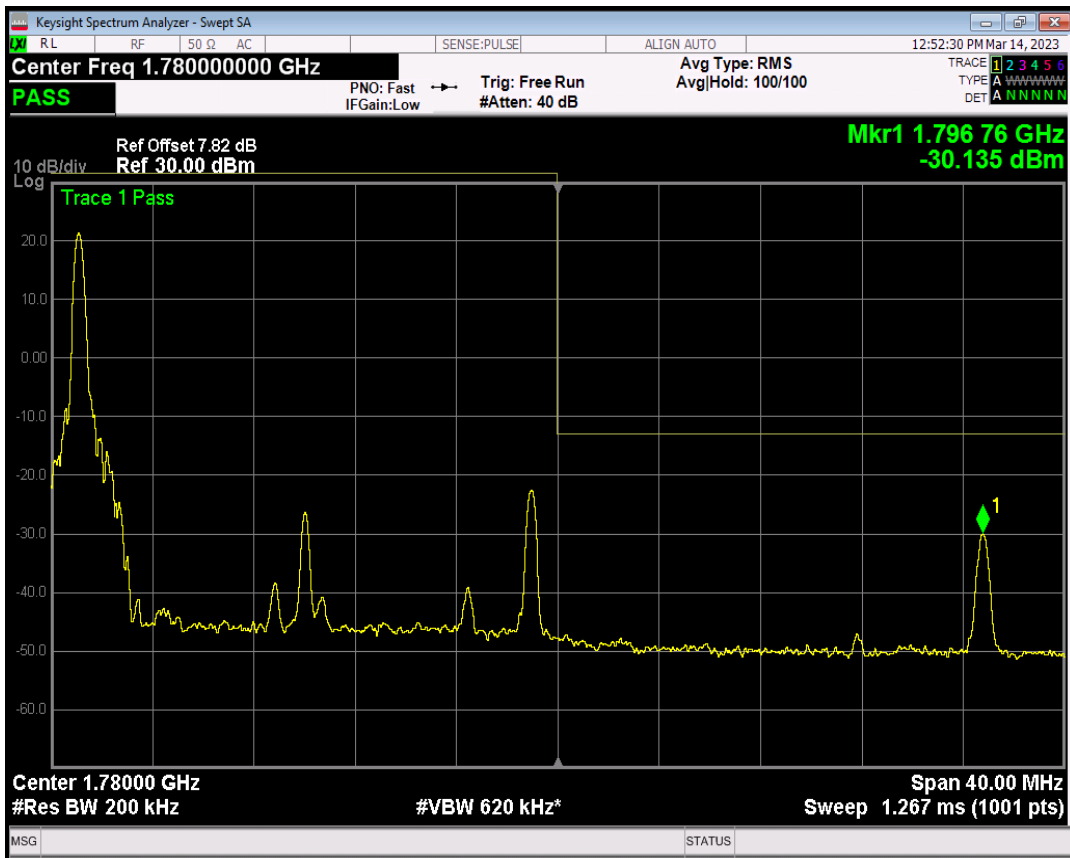

Band66 QAM16 BW=20MHz Channel=132572 RB Size=1 Position=#0

Band66 QAM16 BW=20MHz Channel=132572 RB Size=1 Position=#Max