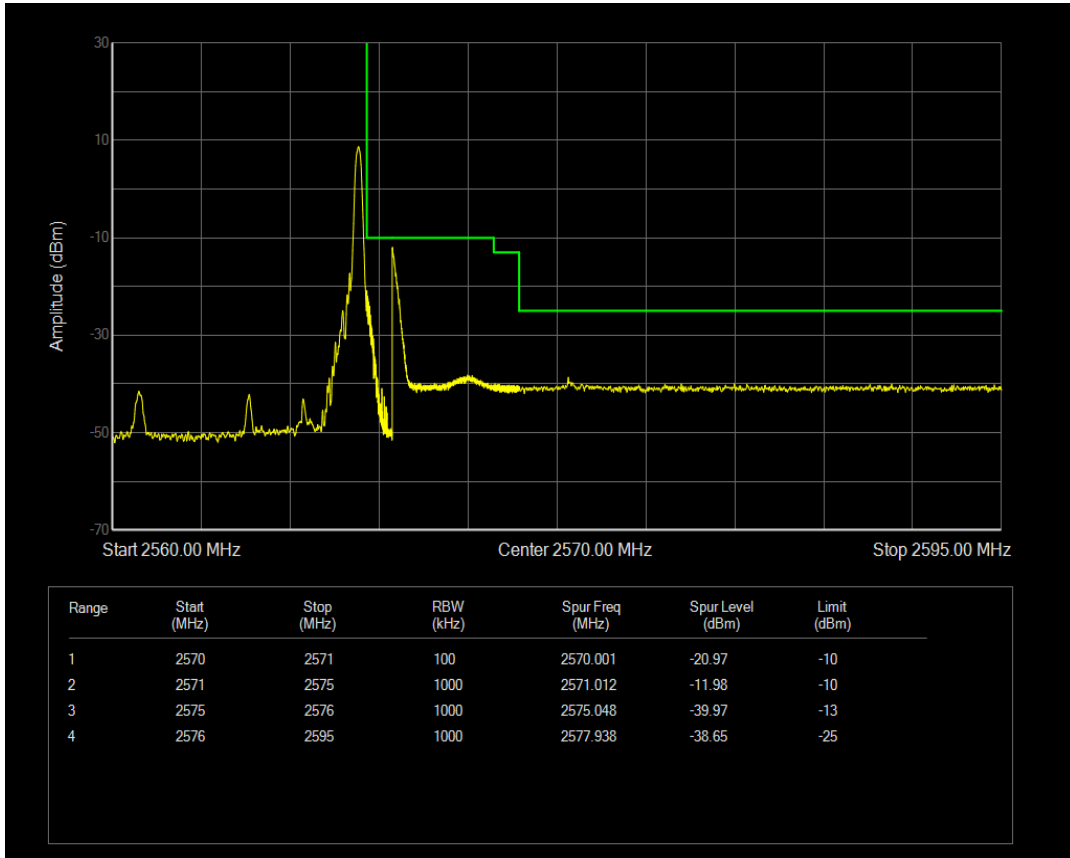

Band7 QPSK BW=5MHz Channel=21425 RB Size=1 Position=#Max

Band7 QPSK BW=5MHz Channel=21425 RB Size=25 Position=#0

Band7 QAM16 BW=5MHz Channel=21425 RB Size=1 Position=#0

Band7 QAM16 BW=5MHz Channel=21425 RB Size=1 Position=#Max