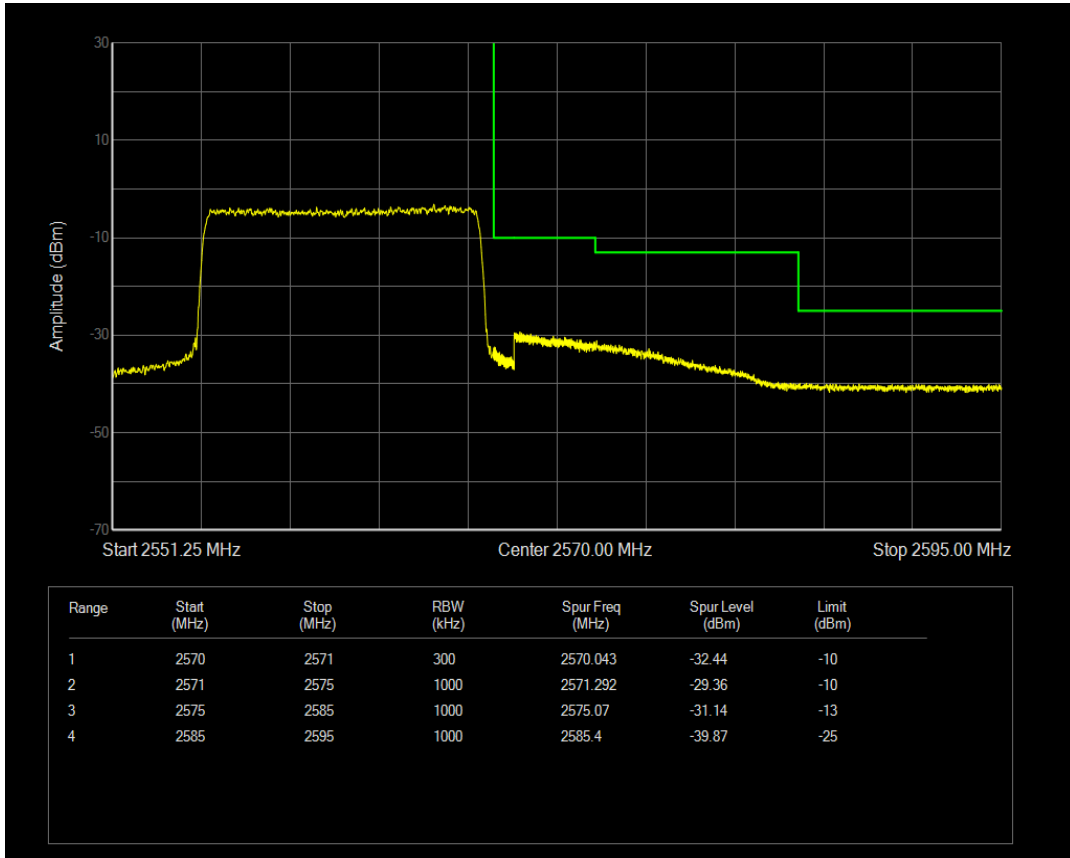

Band7 QPSK BW=15MHz Channel=21375 RB Size=75 Position=#0

Band7 QAM16 BW=15MHz Channel=21375 RB Size=1 Position=#0