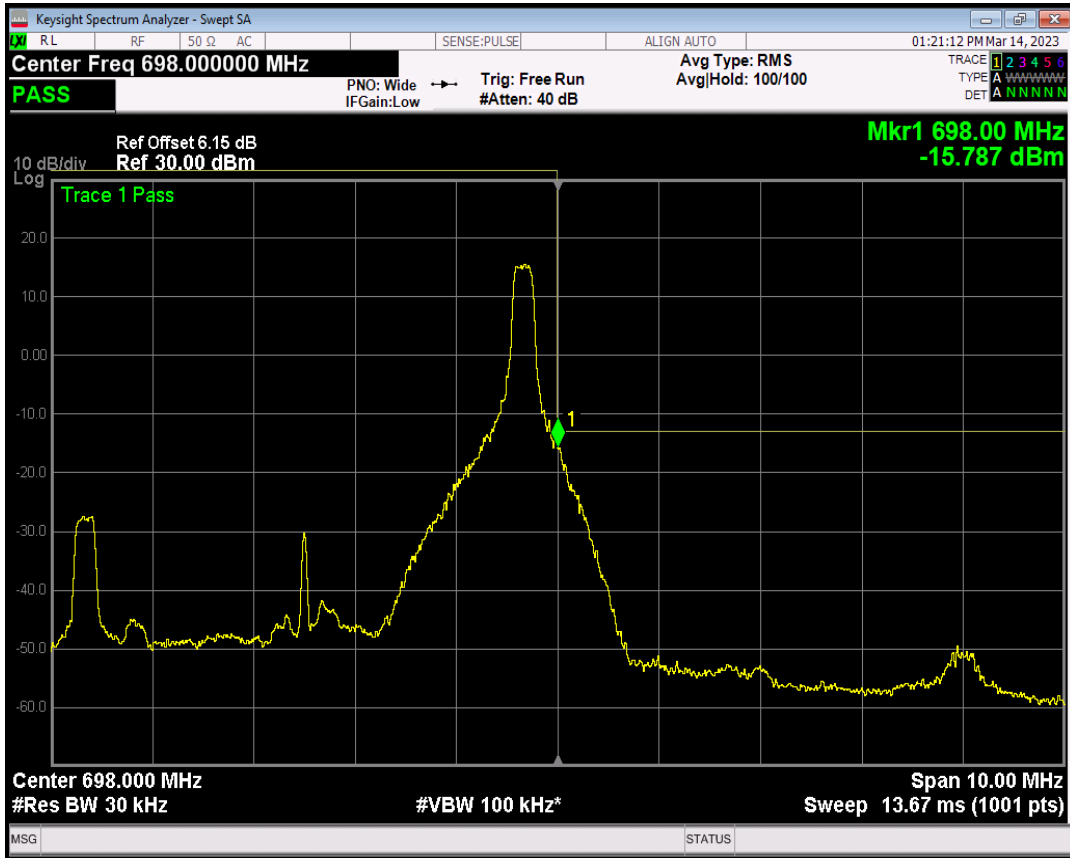

Band71 QPSK BW=5MHz Channel=133447 RB Size=1 Position=#Max

Band71 QPSK BW=5MHz Channel=133447 RB Size=25 Position=#0

Band71 QAM16 BW=5MHz Channel=133447 RB Size=1 Position=#0

Band71 QAM16 BW=5MHz Channel=133447 RB Size=1 Position=#Max