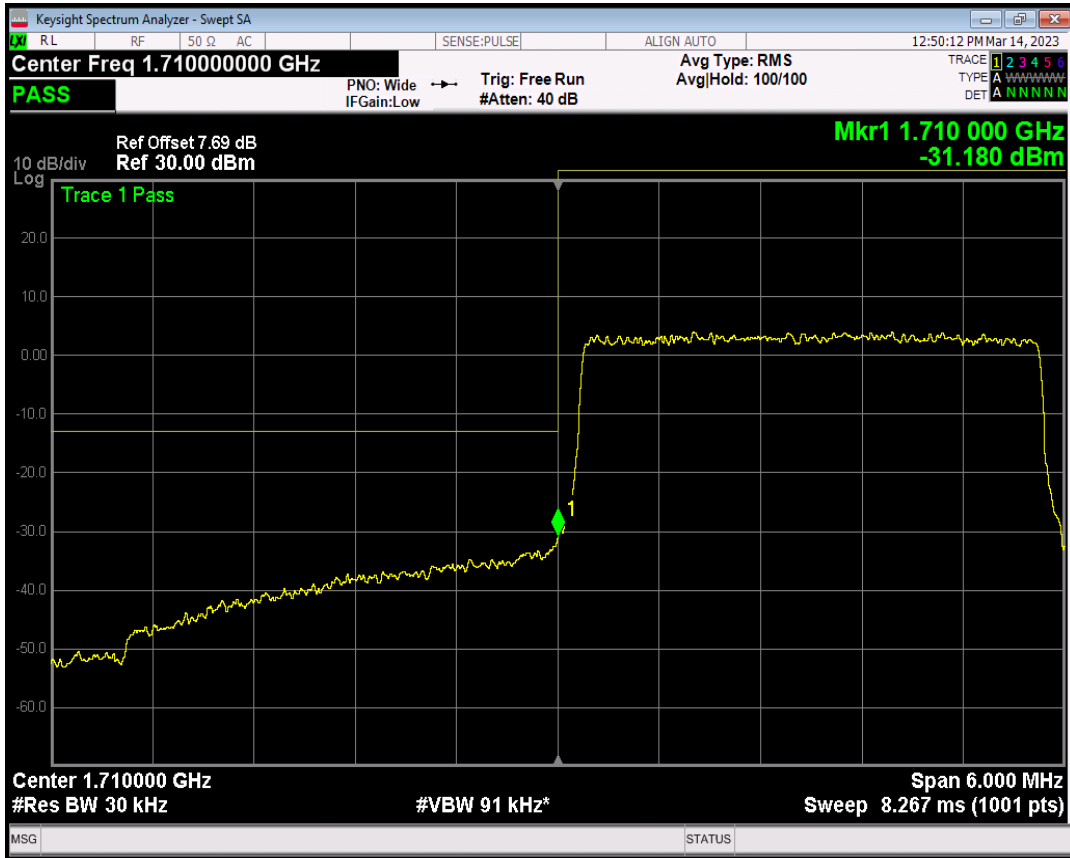

Band66 QAM16 BW=1.4MHz Channel=132665 RB Size=6 Position=#0

Band66 QPSK BW=3MHz Channel=131987 RB Size=1 Position=#0

Band66 QPSK BW=3MHz Channel=131987 RB Size=1 Position=#Max

Band66 QPSK BW=3MHz Channel=131987 RB Size=15 Position=#0