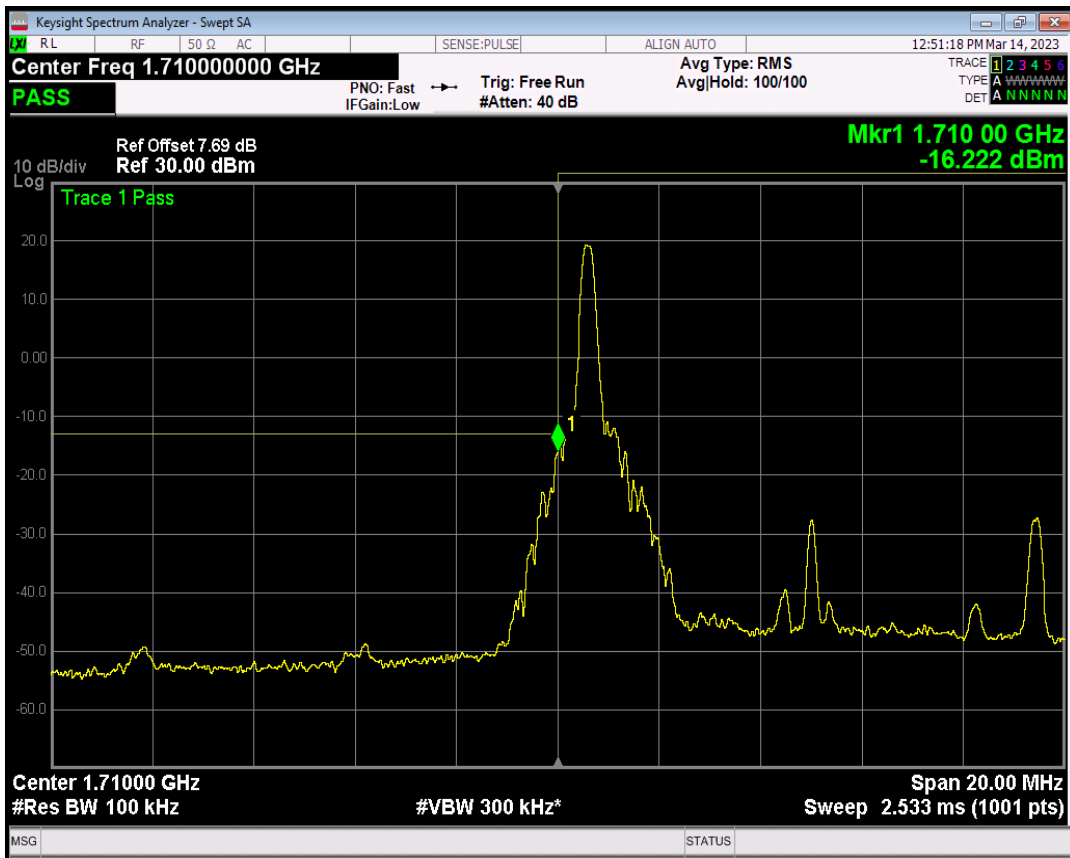

Band66 QAM16 BW=10MHz Channel=132022 RB Size=1 Position=#0

Band66 QAM16 BW=10MHz Channel=132022 RB Size=1 Position=#Max