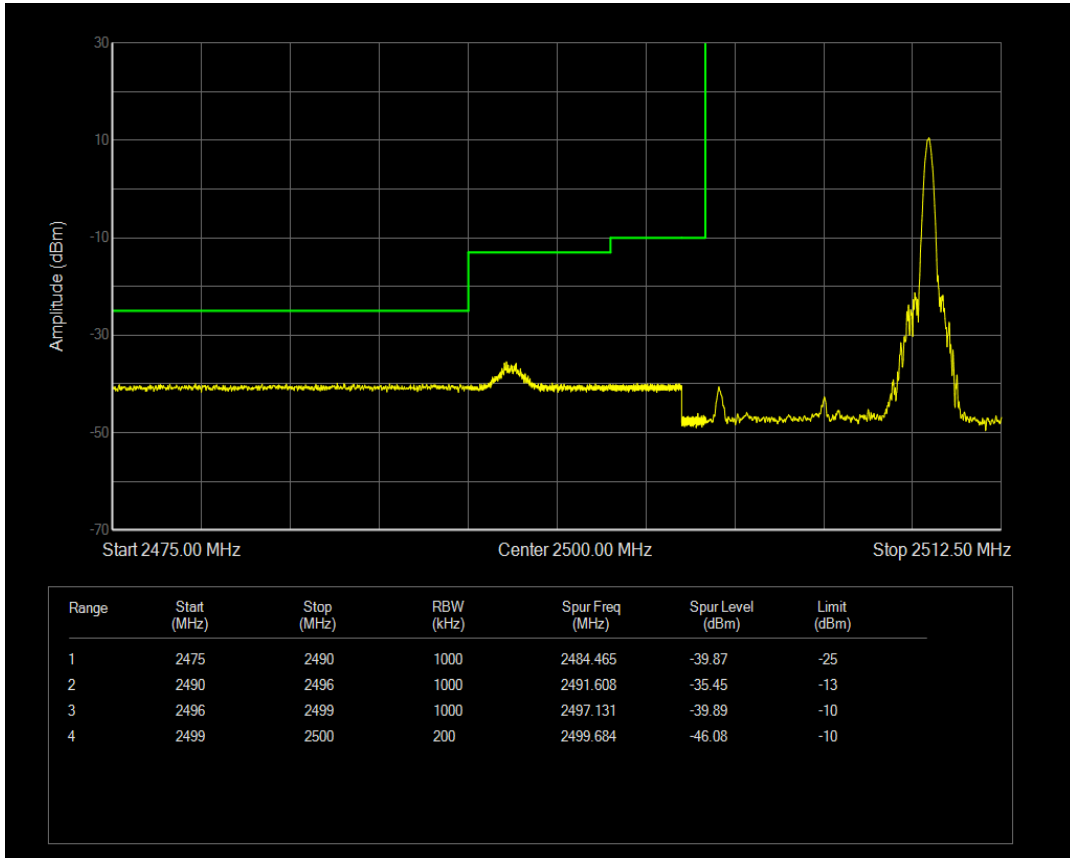

Band7 QAM16 BW=5MHz Channel=21425 RB Size=25 Position=#0

Band7 QPSK BW=10MHz Channel=20800 RB Size=1 Position=#0

Band7 QPSK BW=10MHz Channel=20800 RB Size=1 Position=#Max

Band7 QPSK BW=10MHz Channel=20800 RB Size=50 Position=#0

Band7 QAM16 BW=10MHz Channel=20800 RB Size=1 Position=#0

Band7 QAM16 BW=10MHz Channel=20800 RB Size=1 Position=#Max

Band7 QAM16 BW=10MHz Channel=20800 RB Size=50 Position=#0

Band7 QPSK BW=10MHz Channel=21400 RB Size=1 Position=#0