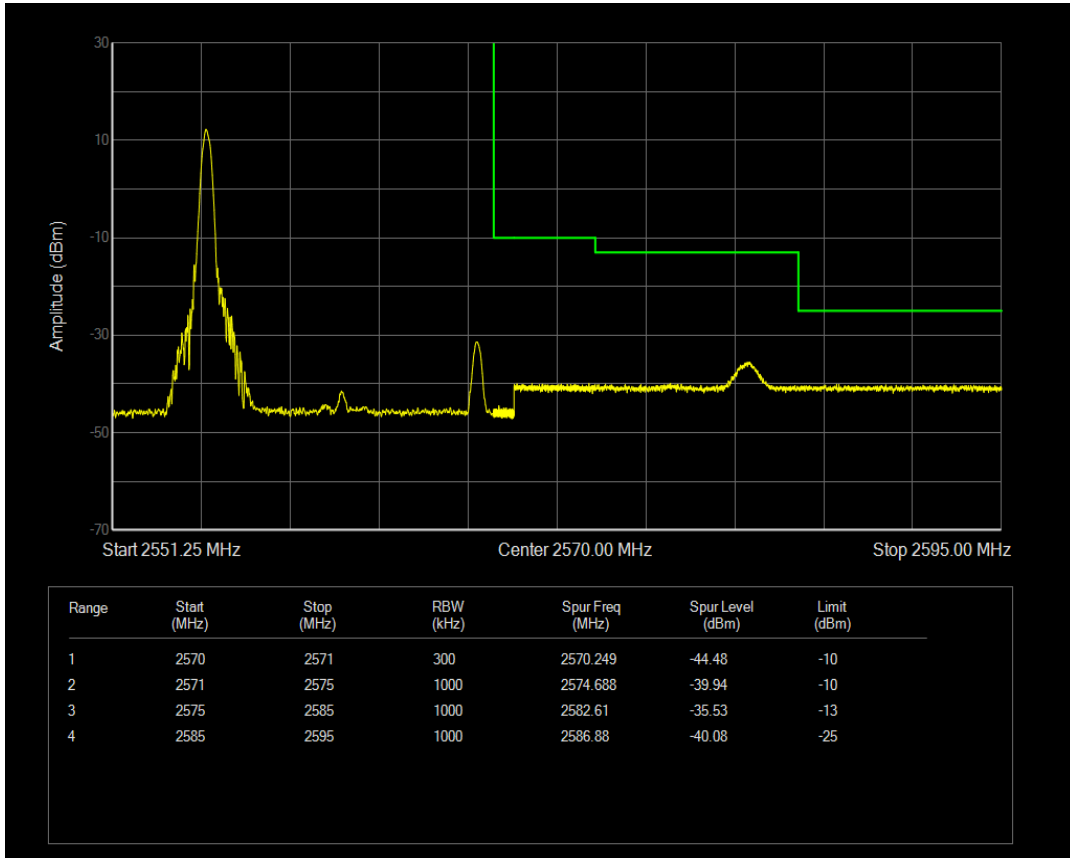

Band7 QAM16 BW=15MHz Channel=20825 RB Size=1 Position=#0

Band7 QAM16 BW=15MHz Channel=20825 RB Size=1 Position=#Max

Band7 QAM16 BW=15MHz Channel=20825 RB Size=75 Position=#0

Band7 QPSK BW=15MHz Channel=21375 RB Size=1 Position=#0