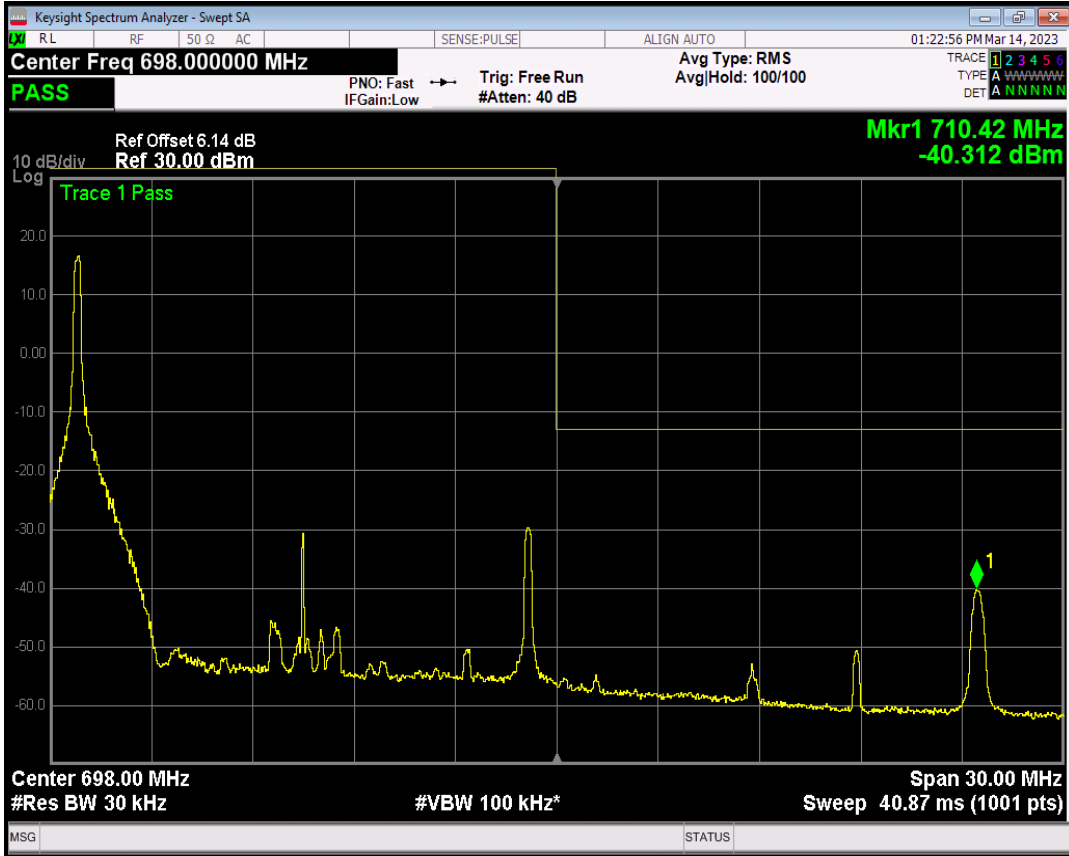

Band71 QAM16 BW=15MHz Channel=133197 RB Size=1 Position=#0

Band71 QAM16 BW=15MHz Channel=133197 RB Size=1 Position=#Max

Band71 QAM16 BW=15MHz Channel=133197 RB Size=75 Position=#0

Band71 QPSK BW=15MHz Channel=133397 RB Size=1 Position=#0