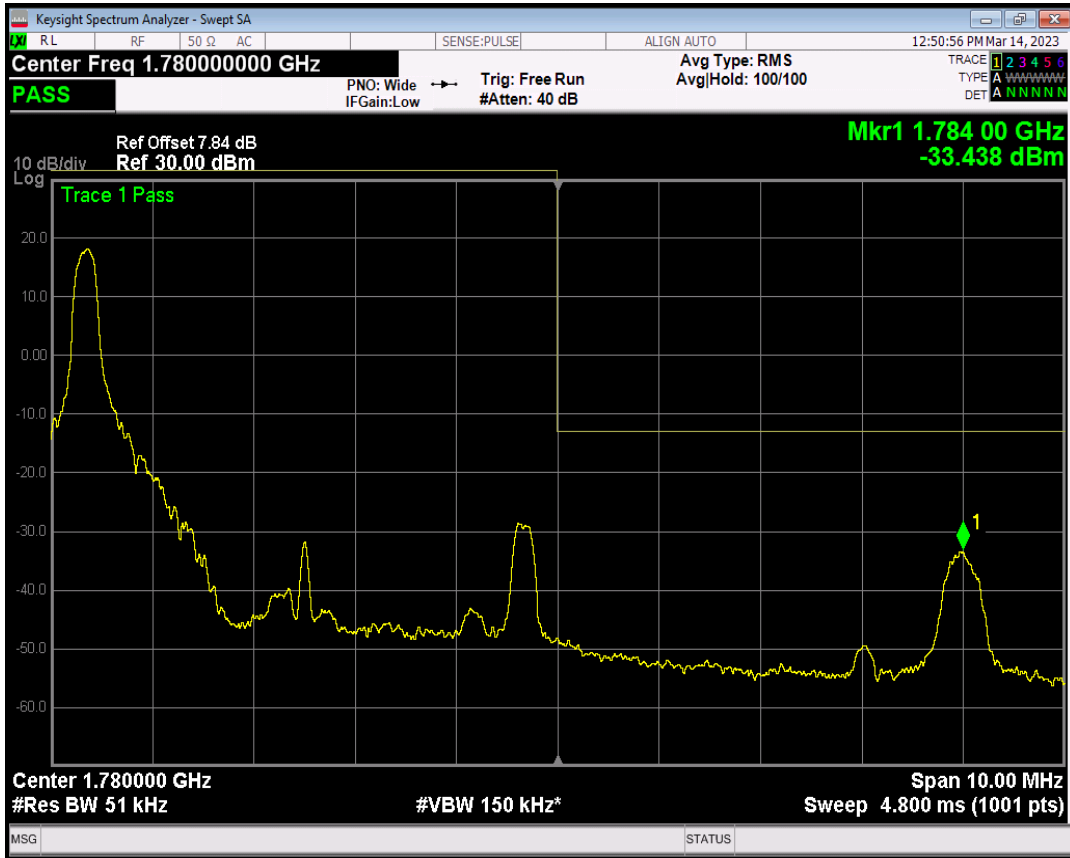

Band66 QAM16 BW=5MHz Channel=131997 RB Size=1 Position=#0

Band66 QAM16 BW=5MHz Channel=131997 RB Size=1 Position=#Max

Band66 QAM16 BW=5MHz Channel=131997 RB Size=25 Position=#0

Band66 QPSK BW=5MHz Channel=132647 RB Size=1 Position=#0