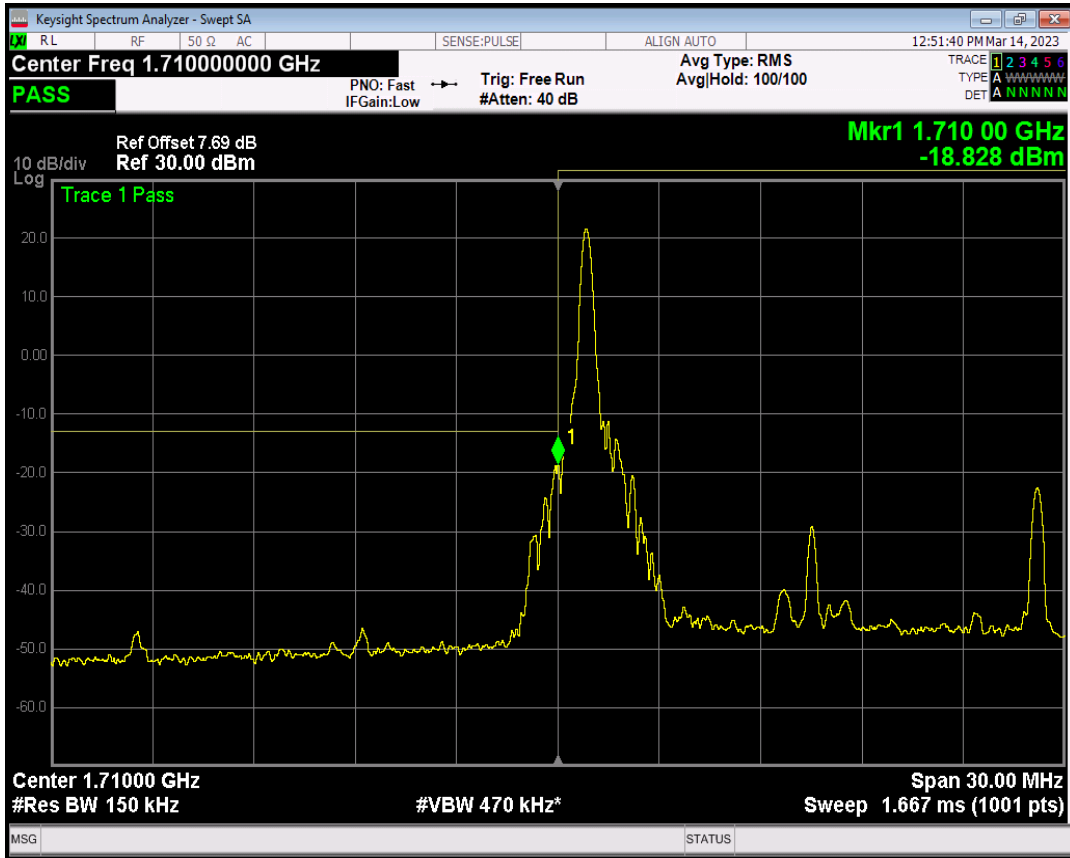

Band66 QPSK BW=15MHz Channel=132047 RB Size=1 Position=#0

Band66 QPSK BW=15MHz Channel=132047 RB Size=1 Position=#Max