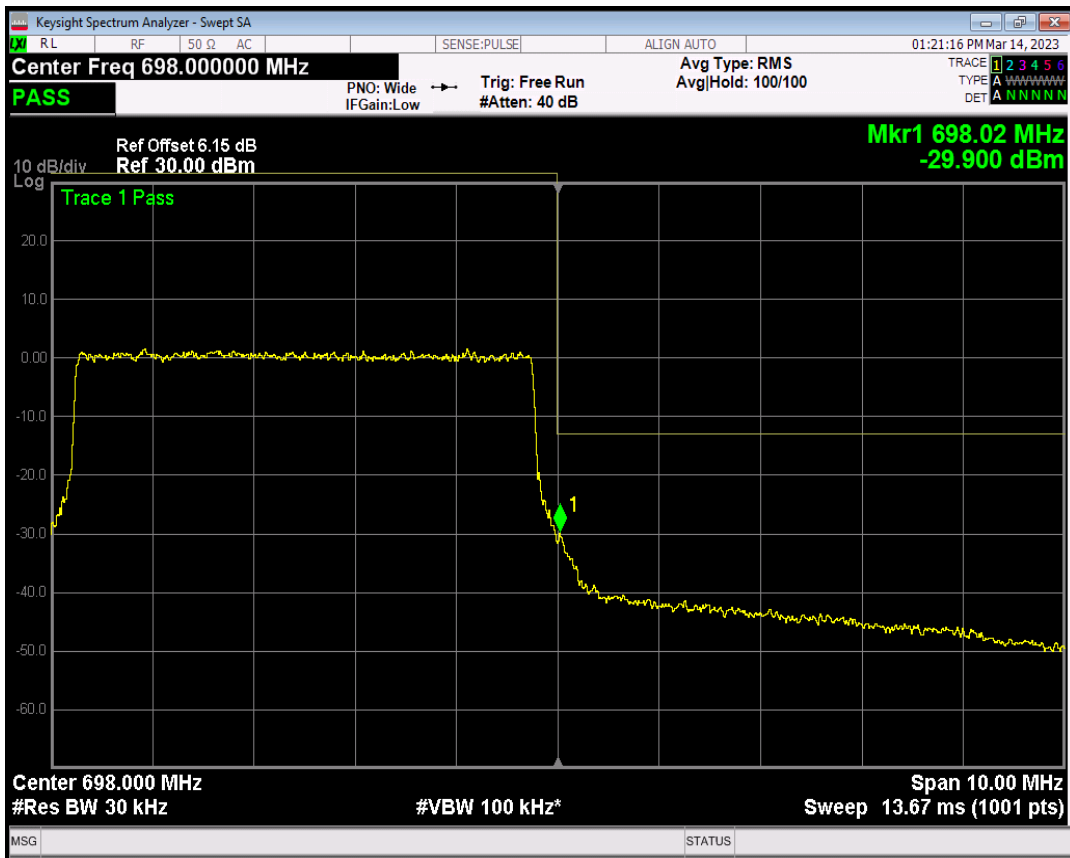

Band71 QAM16 BW=5MHz Channel=133447 RB Size=25 Position=#0

Band71 QPSK BW=10MHz Channel=133172 RB Size=1 Position=#0