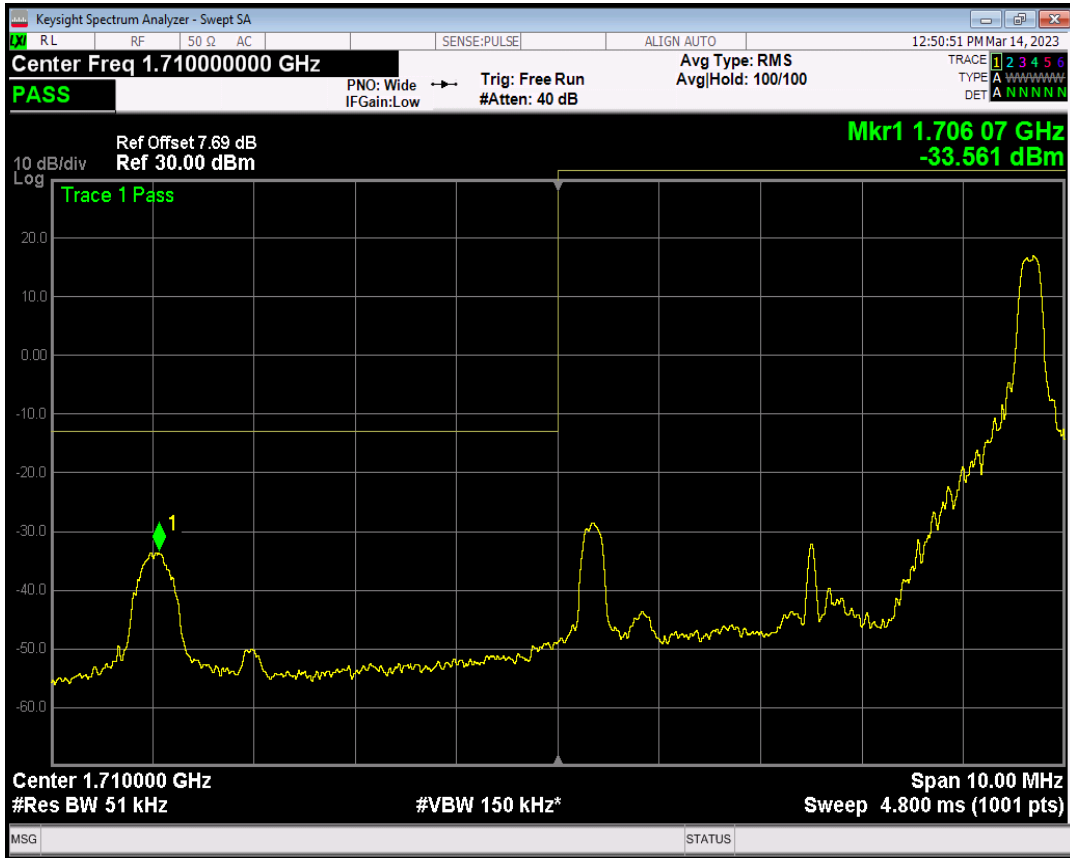

Band66 QAM16 BW=5MHz Channel=131997 RB Size=1 Position=#Max

Band66 QAM16 BW=5MHz Channel=131997 RB Size=25 Position=#0