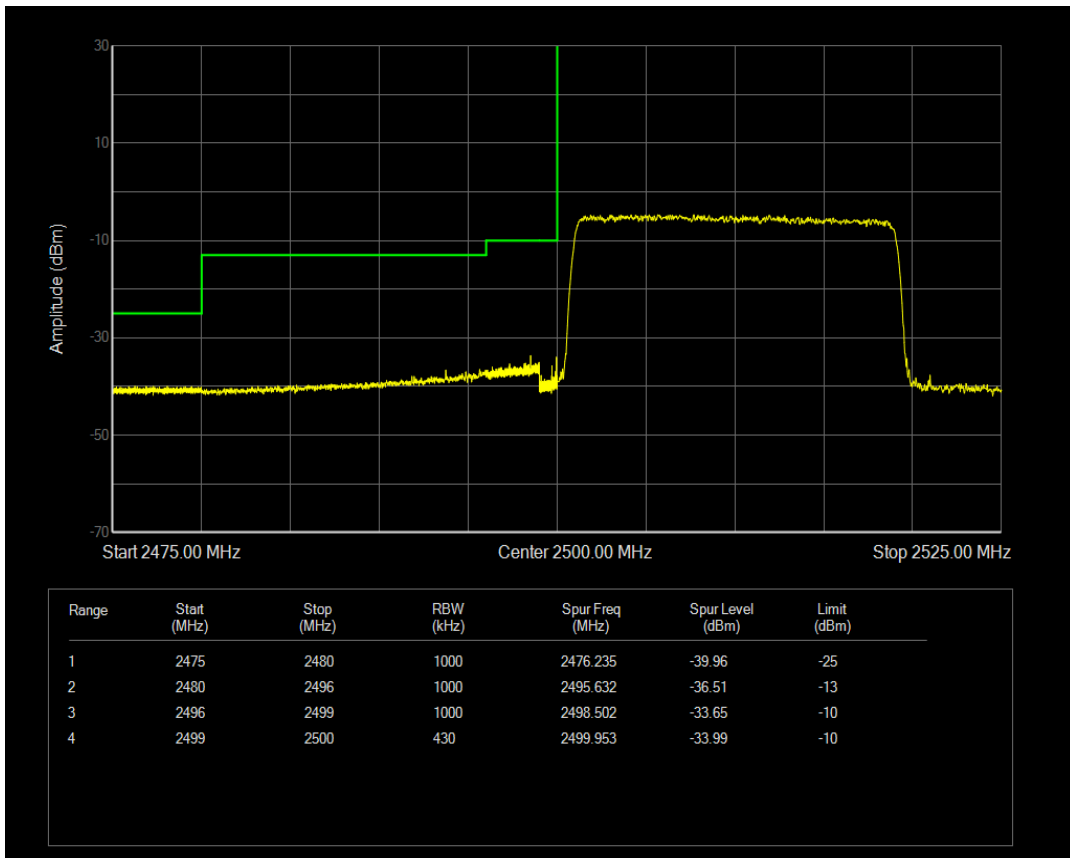

Band7 QAM16 BW=15MHz Channel=21375 RB Size=75 Position=#0

Band7 QPSK BW=20MHz Channel=20850 RB Size=1 Position=#0

Band7 QPSK BW=20MHz Channel=20850 RB Size=1 Position=#Max

Band7 QPSK BW=20MHz Channel=20850 RB Size=100 Position=#0

Band7 QAM16 BW=20MHz Channel=20850 RB Size=1 Position=#0

Band7 QAM16 BW=20MHz Channel=20850 RB Size=1 Position=#Max

Band7 QAM16 BW=20MHz Channel=20850 RB Size=100 Position=#0

Band7 QPSK BW=20MHz Channel=21350 RB Size=1 Position=#0