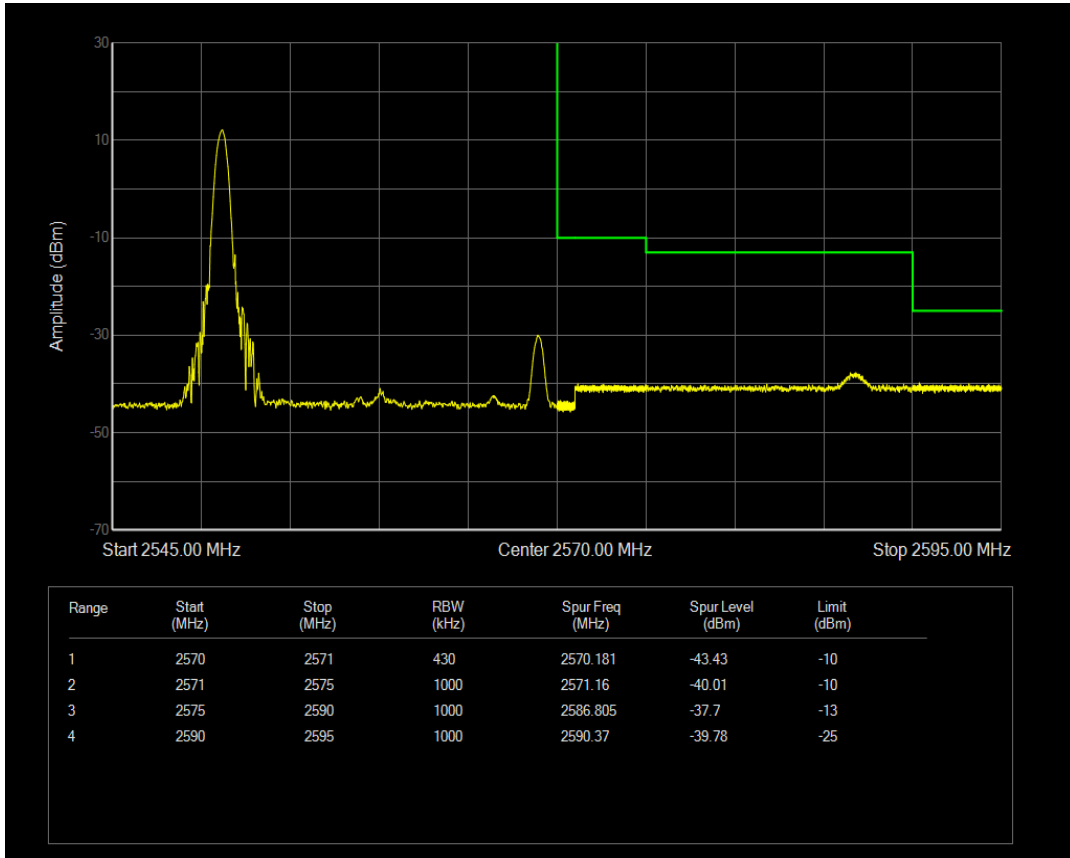

Band7 QAM16 BW=20MHz Channel=20850 RB Size=1 Position=#0

Band7 QAM16 BW=20MHz Channel=20850 RB Size=1 Position=#Max

Band7 QAM16 BW=20MHz Channel=20850 RB Size=100 Position=#0

Band7 QPSK BW=20MHz Channel=21350 RB Size=1 Position=#0