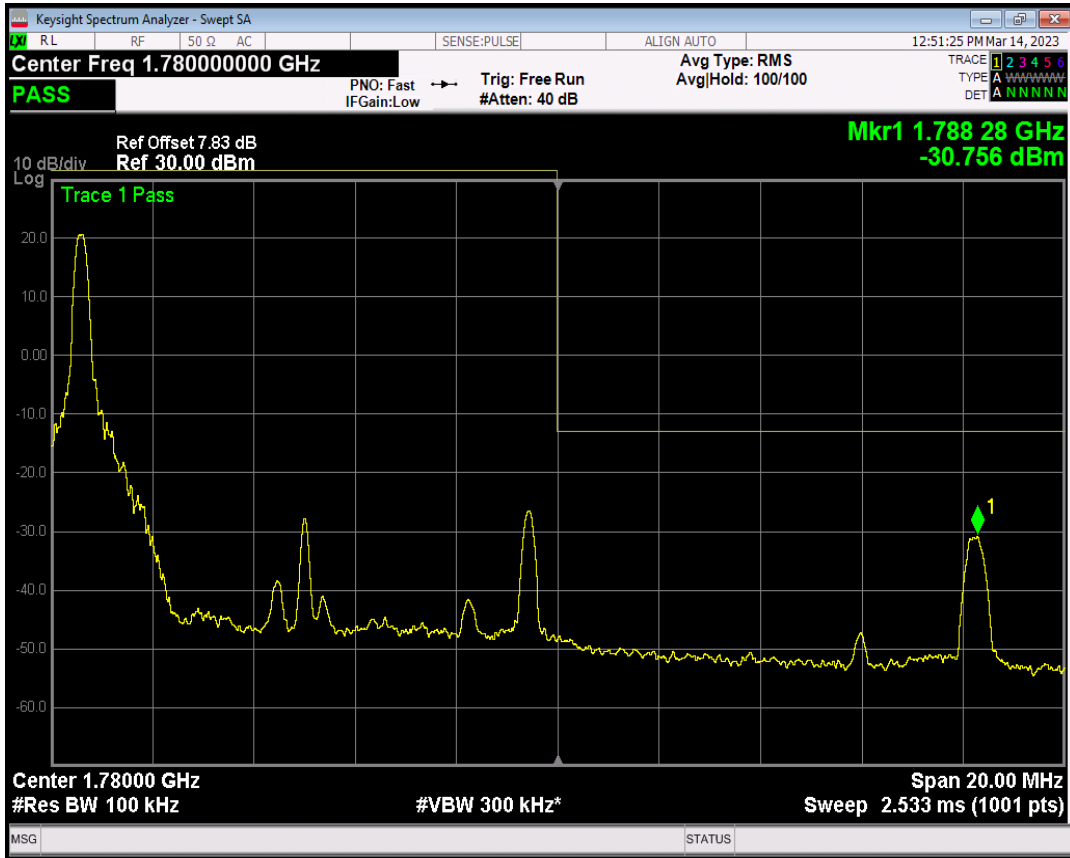

Band66 QAM16 BW=10MHz Channel=132022 RB Size=1 Position=#0

Band66 QAM16 BW=10MHz Channel=132022 RB Size=1 Position=#Max

Band66 QAM16 BW=10MHz Channel=132022 RB Size=50 Position=#0

Band66 QPSK BW=10MHz Channel=132622 RB Size=1 Position=#0