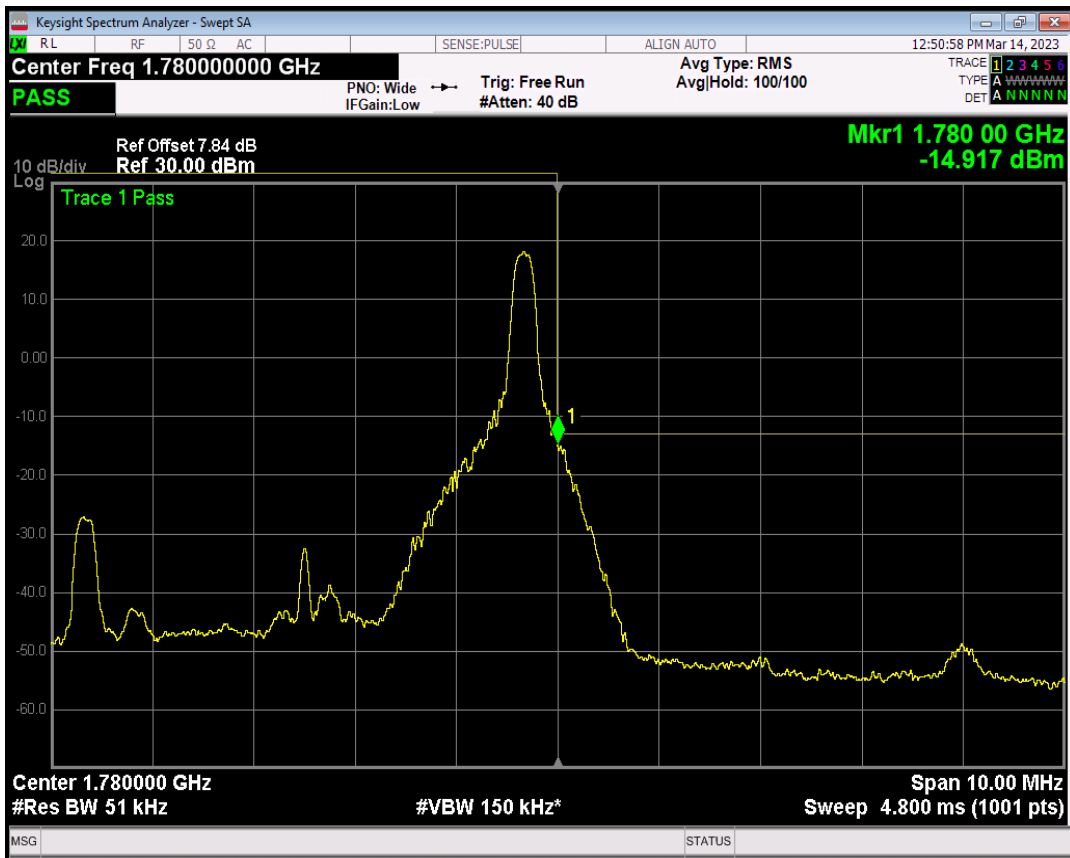

Band66 QPSK BW=5MHz Channel=132647 RB Size=1 Position=#Max

Band66 QPSK BW=5MHz Channel=132647 RB Size=25 Position=#0