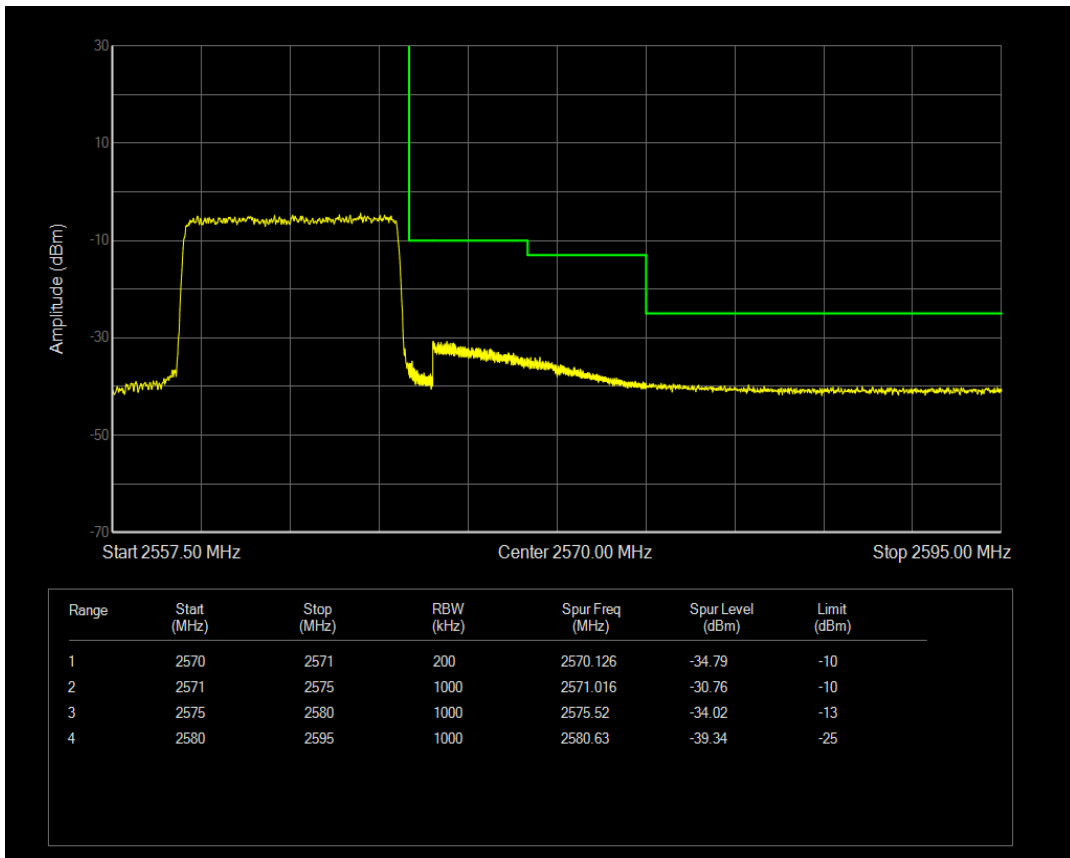

Band7 QAM16 BW=10MHz Channel=21400 RB Size=50 Position=#0

Band7 QPSK BW=15MHz Channel=20825 RB Size=1 Position=#0