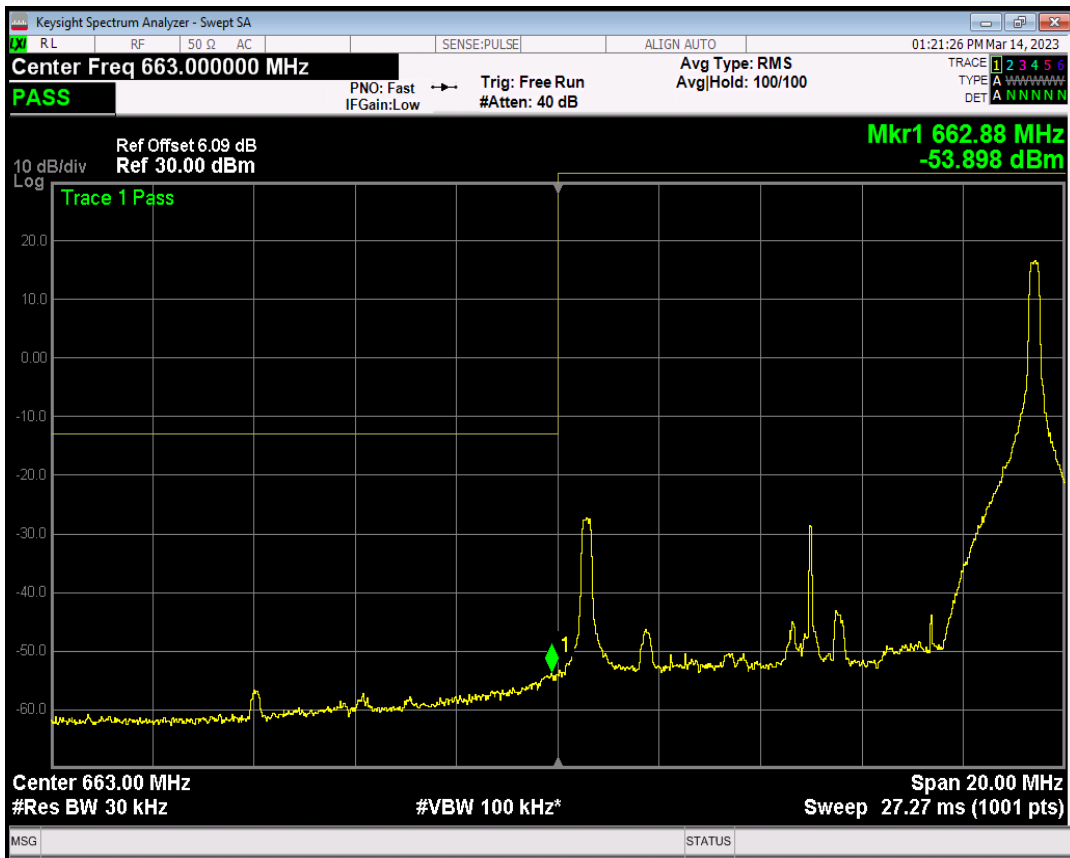

Band71 QPSK BW=10MHz Channel=133172 RB Size=1 Position=#Max

Band71 QPSK BW=10MHz Channel=133172 RB Size=50 Position=#0