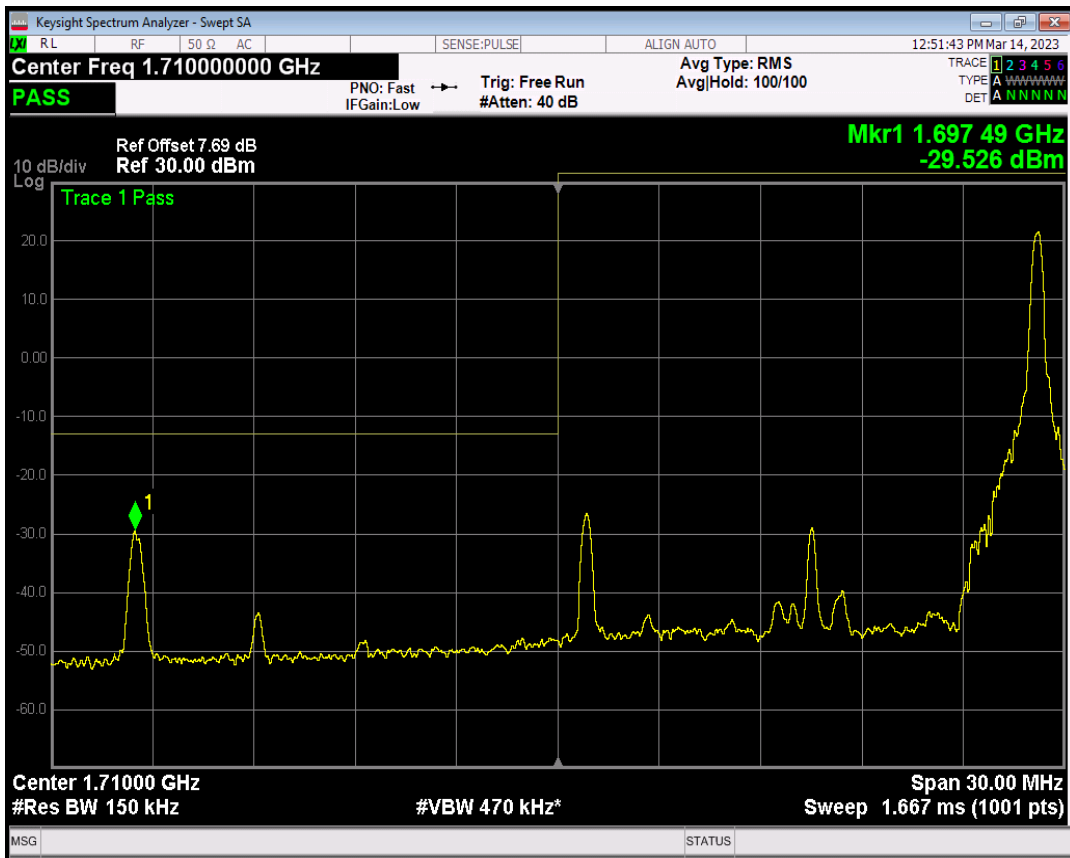

Band66 QPSK BW=15MHz Channel=132047 RB Size=1 Position=#Max

Band66 QPSK BW=15MHz Channel=132047 RB Size=75 Position=#0