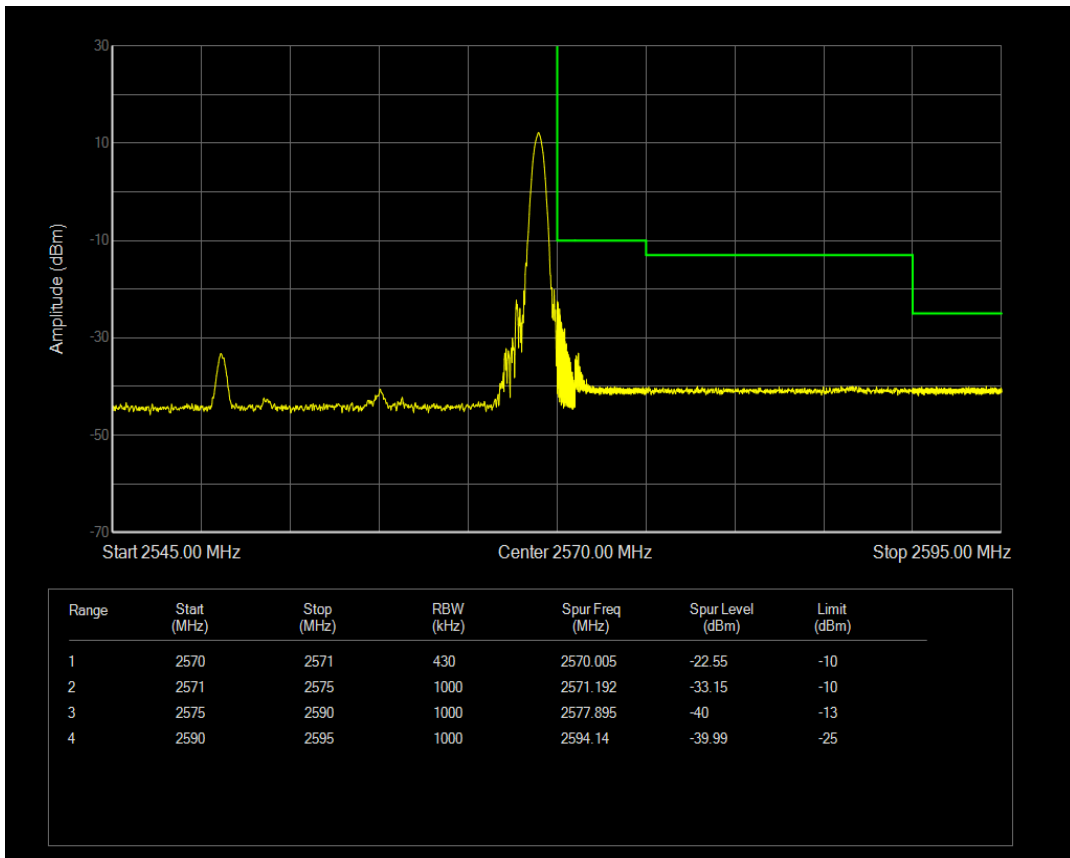

Band7 QPSK BW=20MHz Channel=21350 RB Size=1 Position=#Max

Band7 QPSK BW=20MHz Channel=21350 RB Size=100 Position=#0