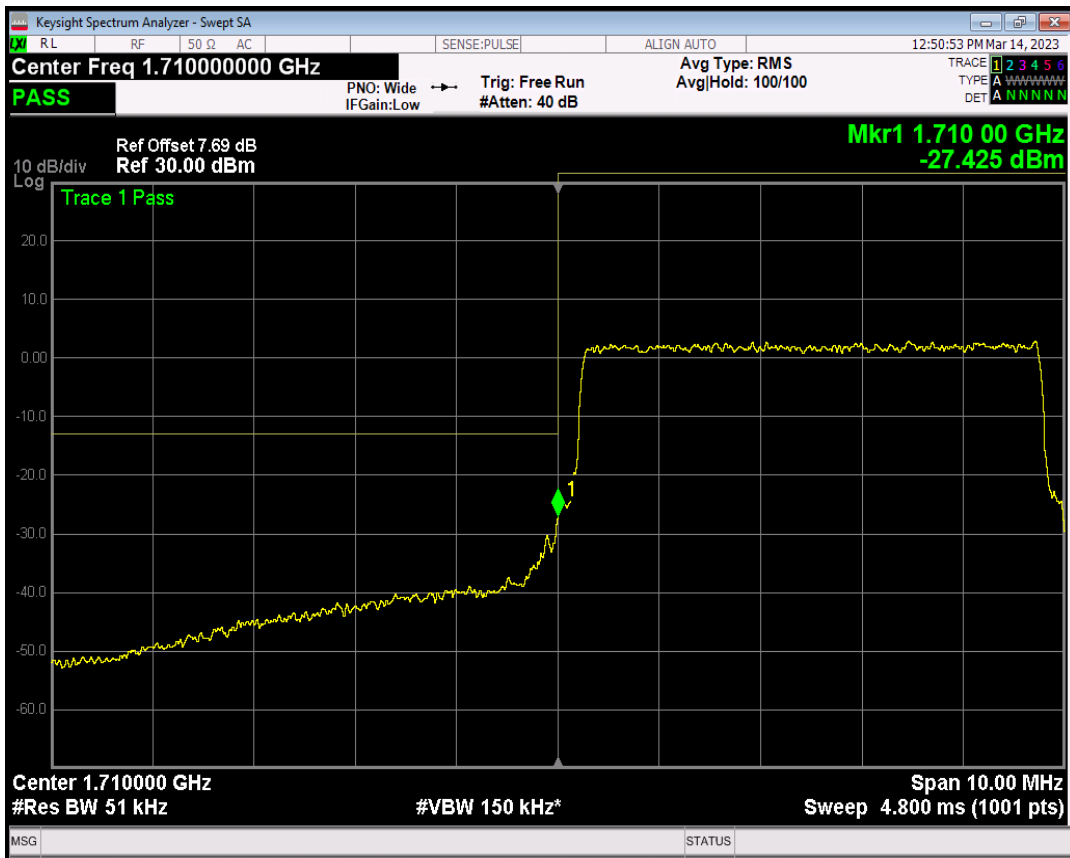

Band66 QAM16 BW=5MHz Channel=131997 RB Size=25 Position=#0

Band66 QPSK BW=5MHz Channel=132647 RB Size=1 Position=#0