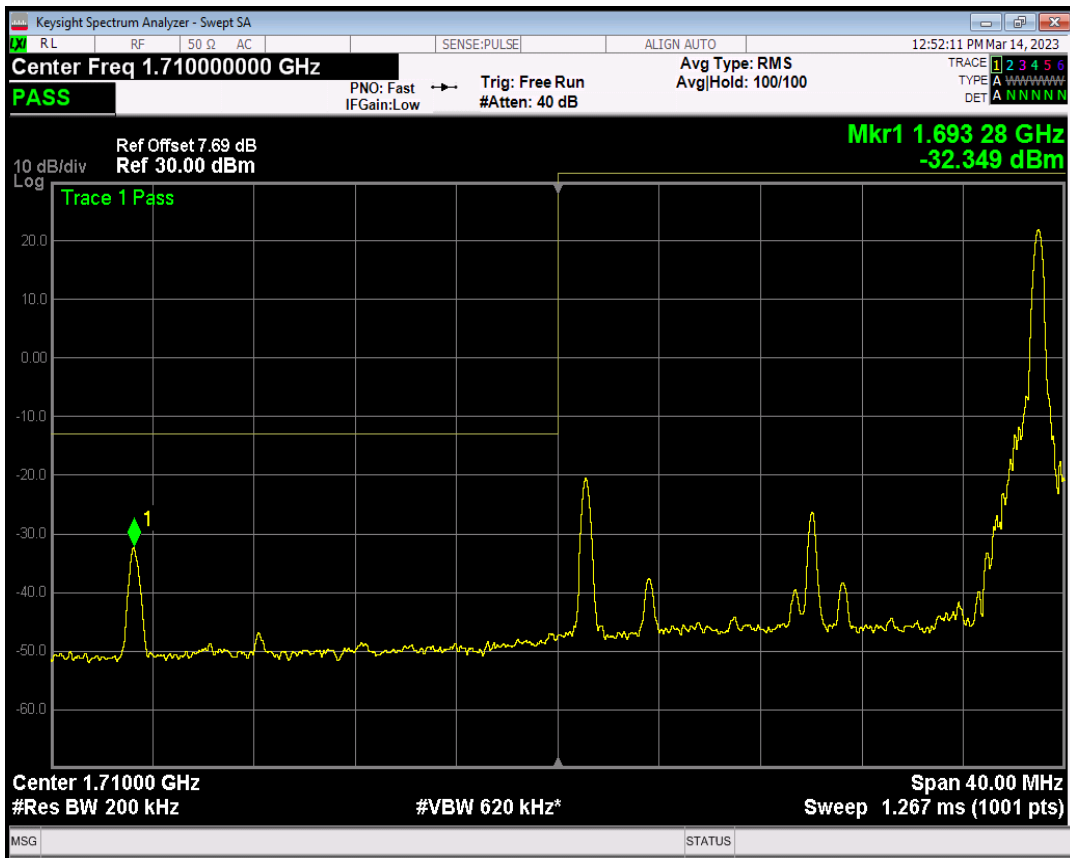

Band66 QPSK BW=20MHz Channel=132072 RB Size=1 Position=#Max

Band66 QPSK BW=20MHz Channel=132072 RB Size=100 Position=#0