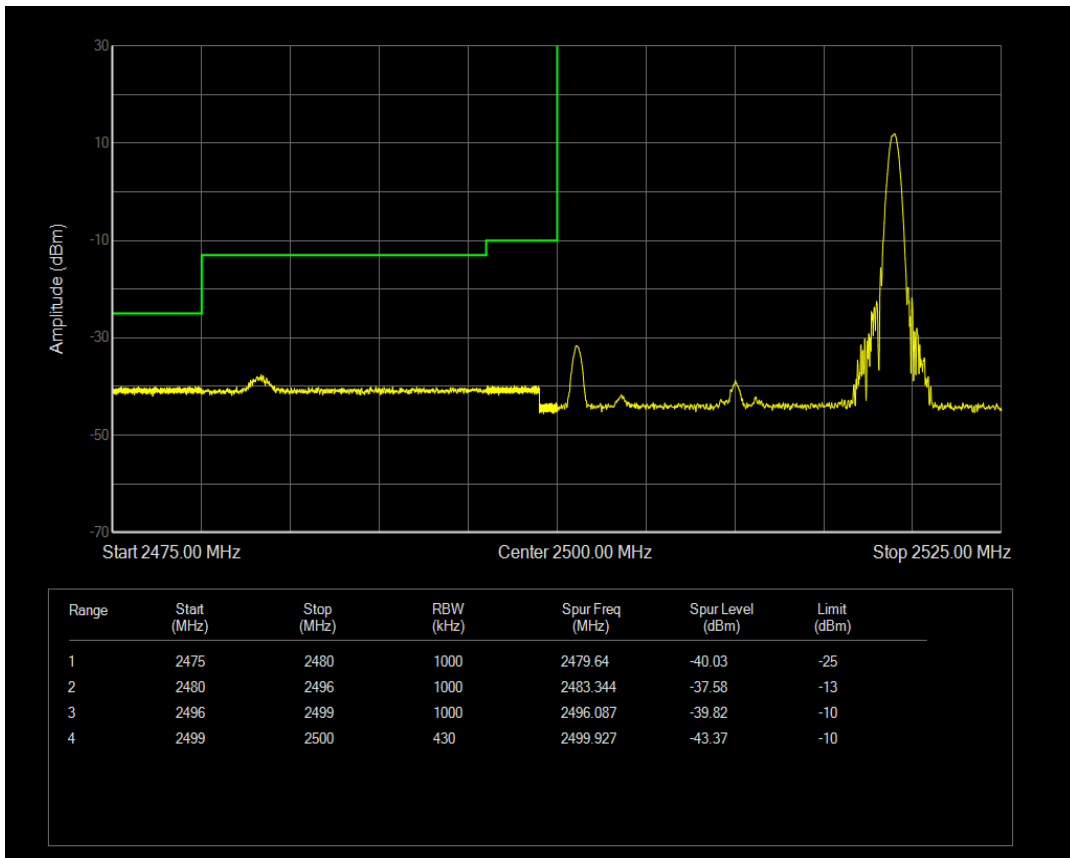

Band7 QPSK BW=20MHz Channel=20850 RB Size=1 Position=#Max

Band7 QPSK BW=20MHz Channel=20850 RB Size=100 Position=#0