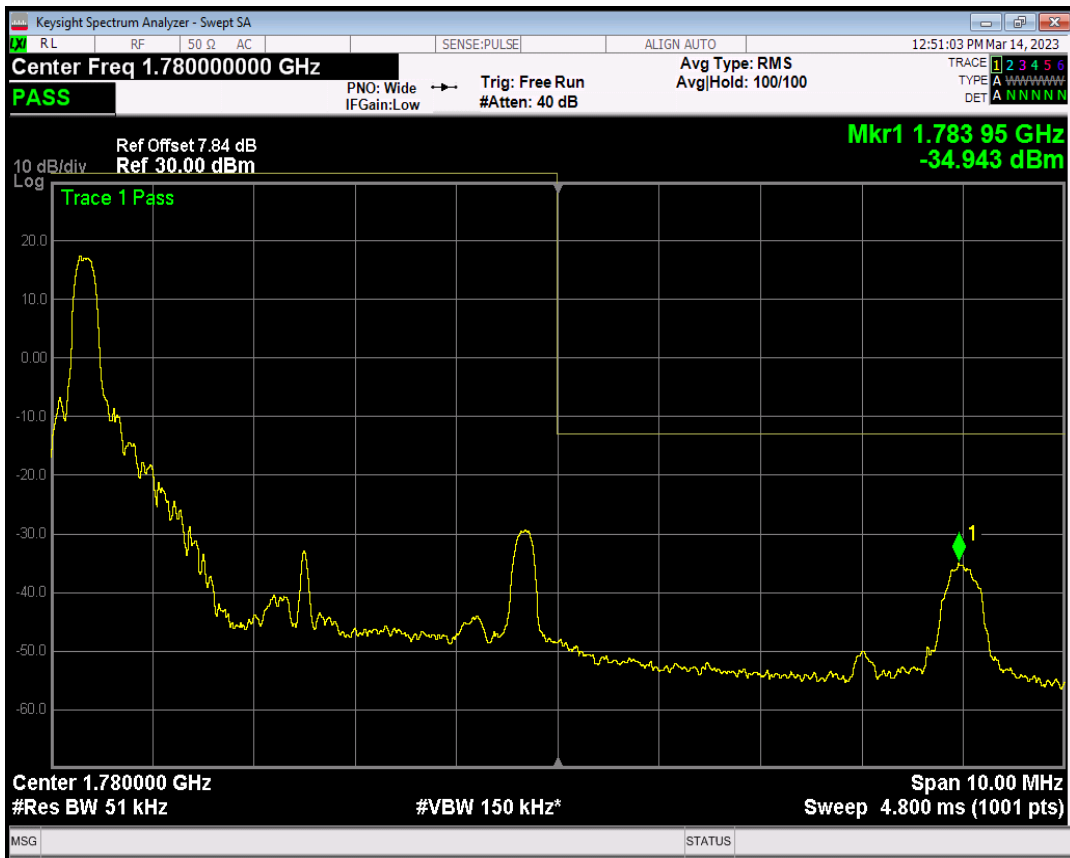

Band66 QAM16 BW=5MHz Channel=132647 RB Size=1 Position=#0

Band66 QAM16 BW=5MHz Channel=132647 RB Size=1 Position=#Max