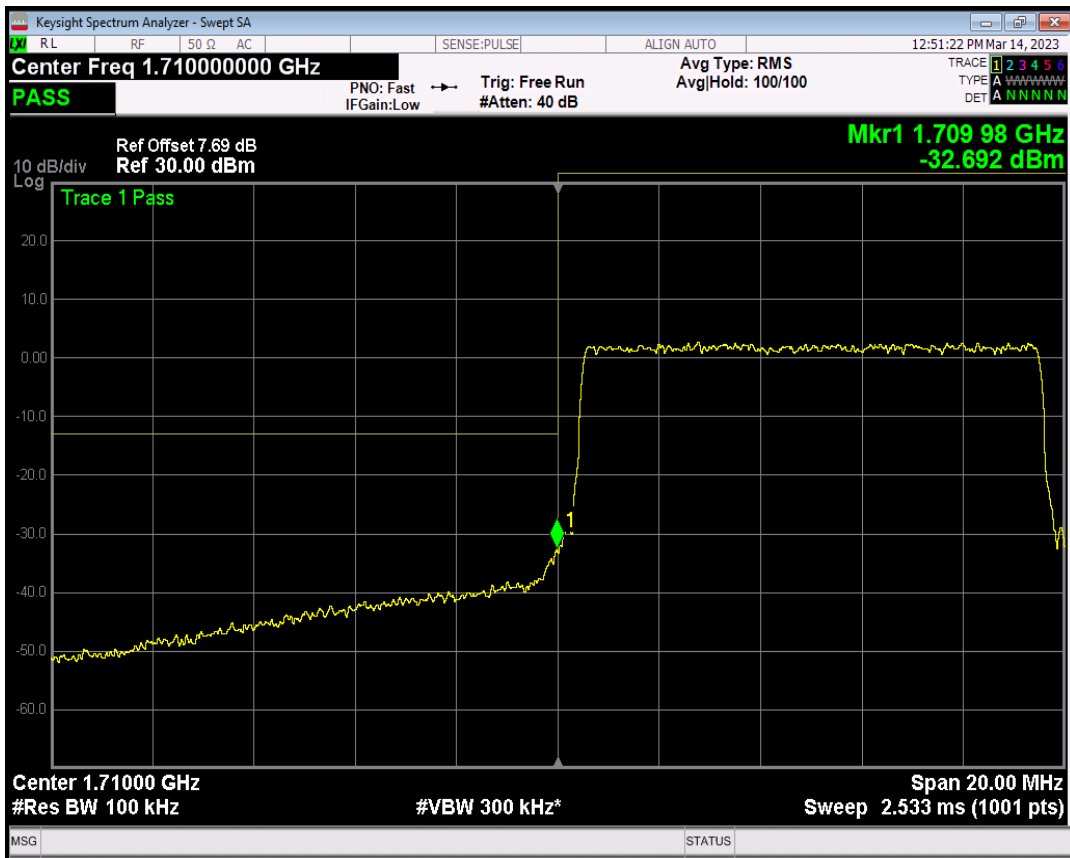

Band66 QAM16 BW=10MHz Channel=132022 RB Size=50 Position=#0

Band66 QPSK BW=10MHz Channel=132622 RB Size=1 Position=#0