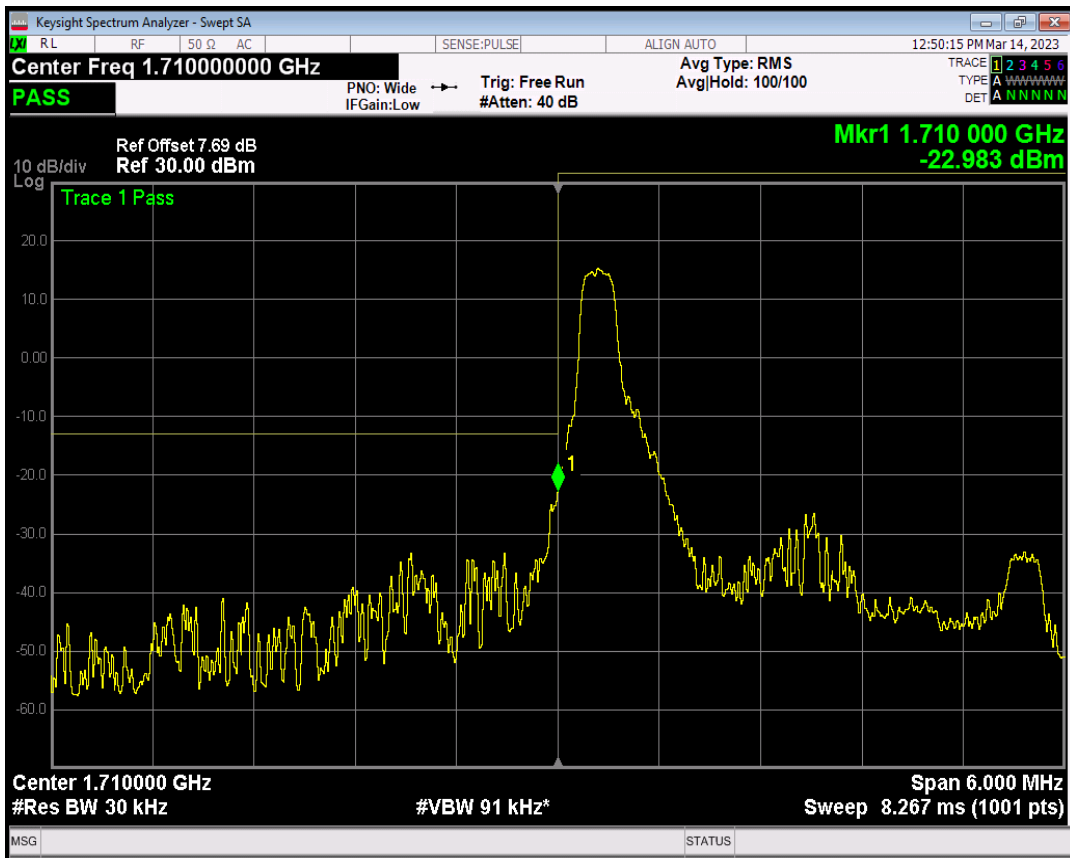

Band66 QAM16 BW=3MHz Channel=131987 RB Size=1 Position=#0

Band66 QAM16 BW=3MHz Channel=131987 RB Size=1 Position=#Max