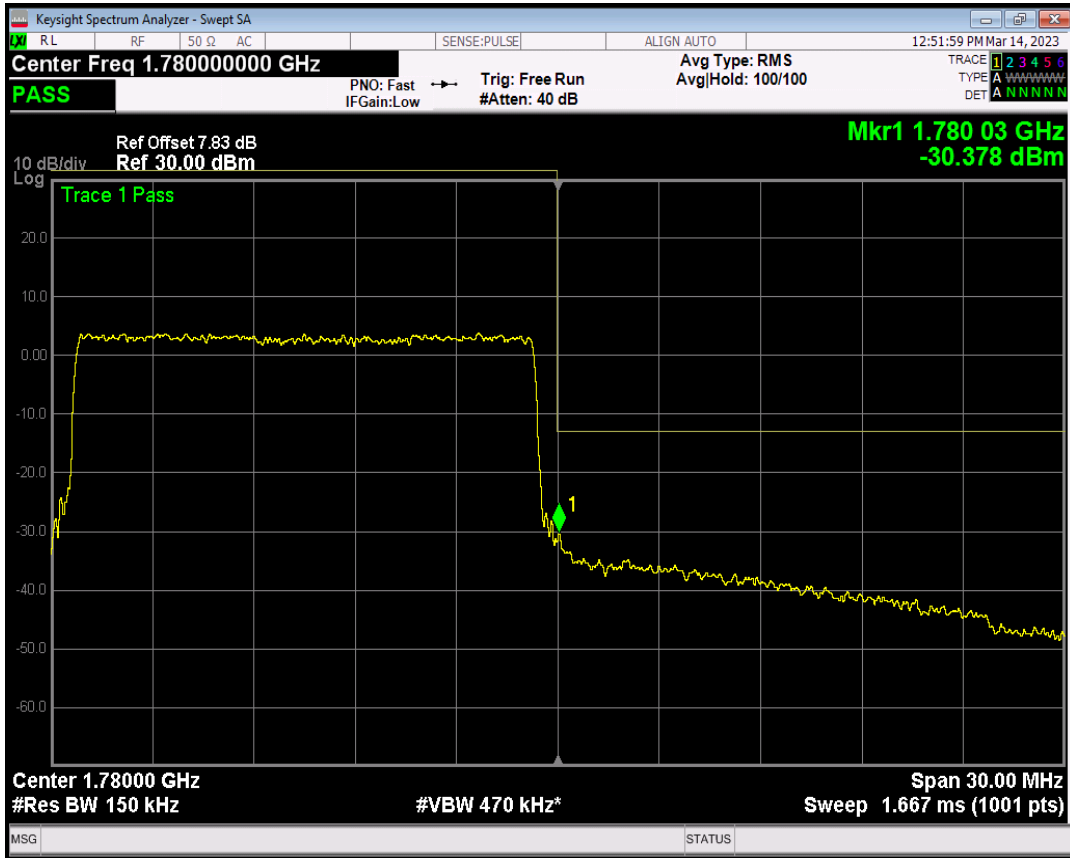

Band66 QPSK BW=15MHz Channel=132597 RB Size=75 Position=#0

Band66 QAM16 BW=15MHz Channel=132597 RB Size=1 Position=#0