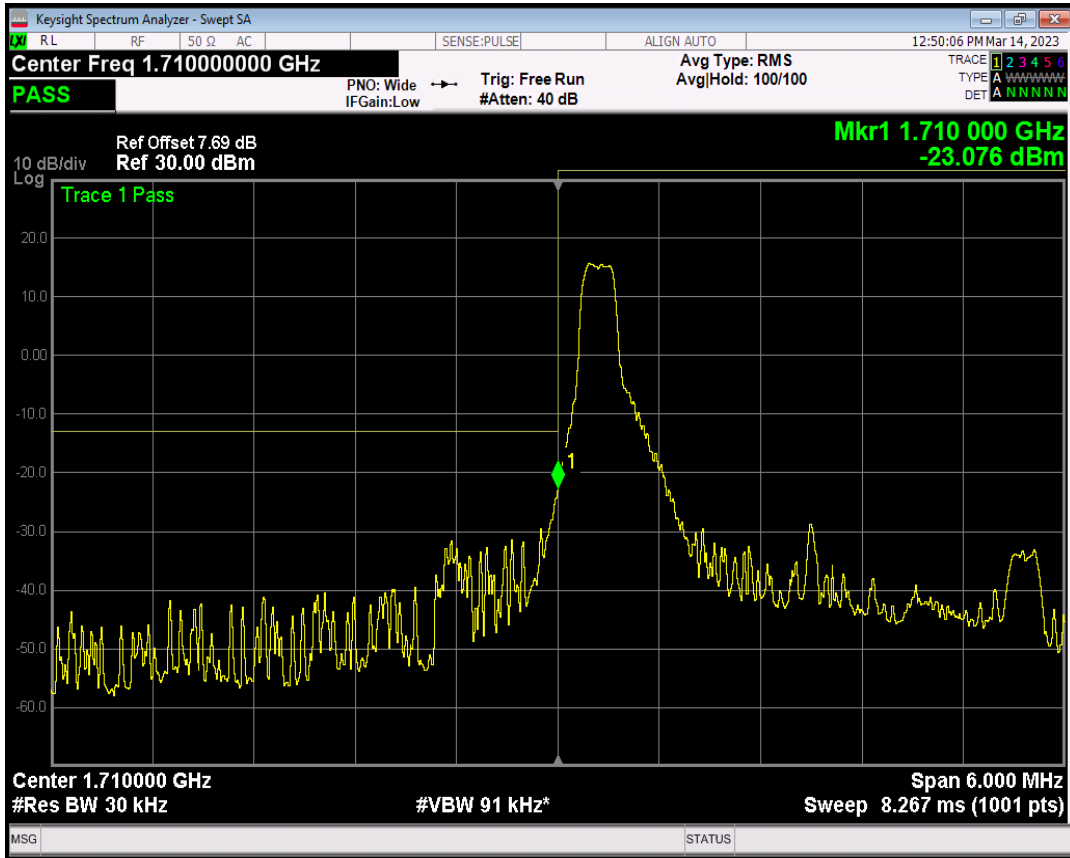

Band66 QAM16 BW=1.4MHz Channel=132665 RB Size=6 Position=#0

Band66 QPSK BW=3MHz Channel=131987 RB Size=1 Position=#0

Band66 QPSK BW=3MHz Channel=131987 RB Size=1 Position=#Max

Band66 QPSK BW=3MHz Channel=131987 RB Size=15 Position=#0