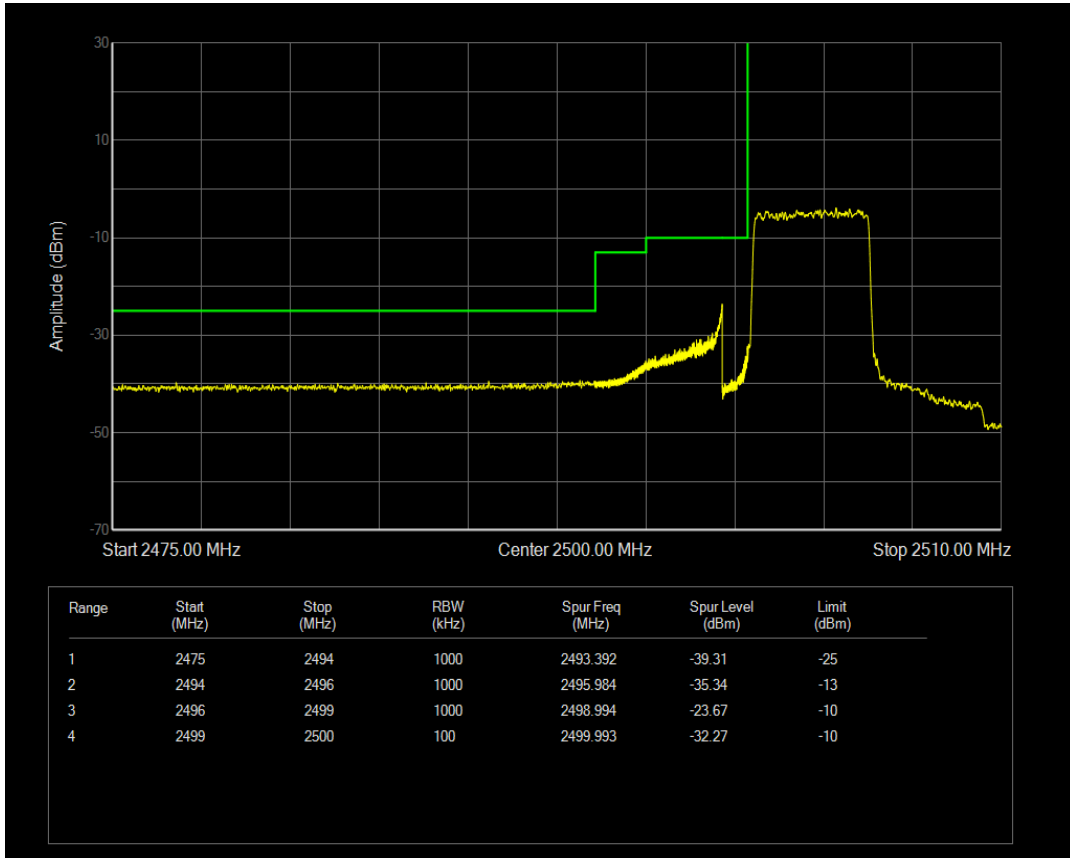

Band66 QAM16 BW=20MHz Channel=132572 RB Size=100 Position=#0

Band7 QPSK BW=5MHz Channel=20775 RB Size=1 Position=#0

Band7 QPSK BW=5MHz Channel=20775 RB Size=1 Position=#Max

Band7 QPSK BW=5MHz Channel=20775 RB Size=25 Position=#0