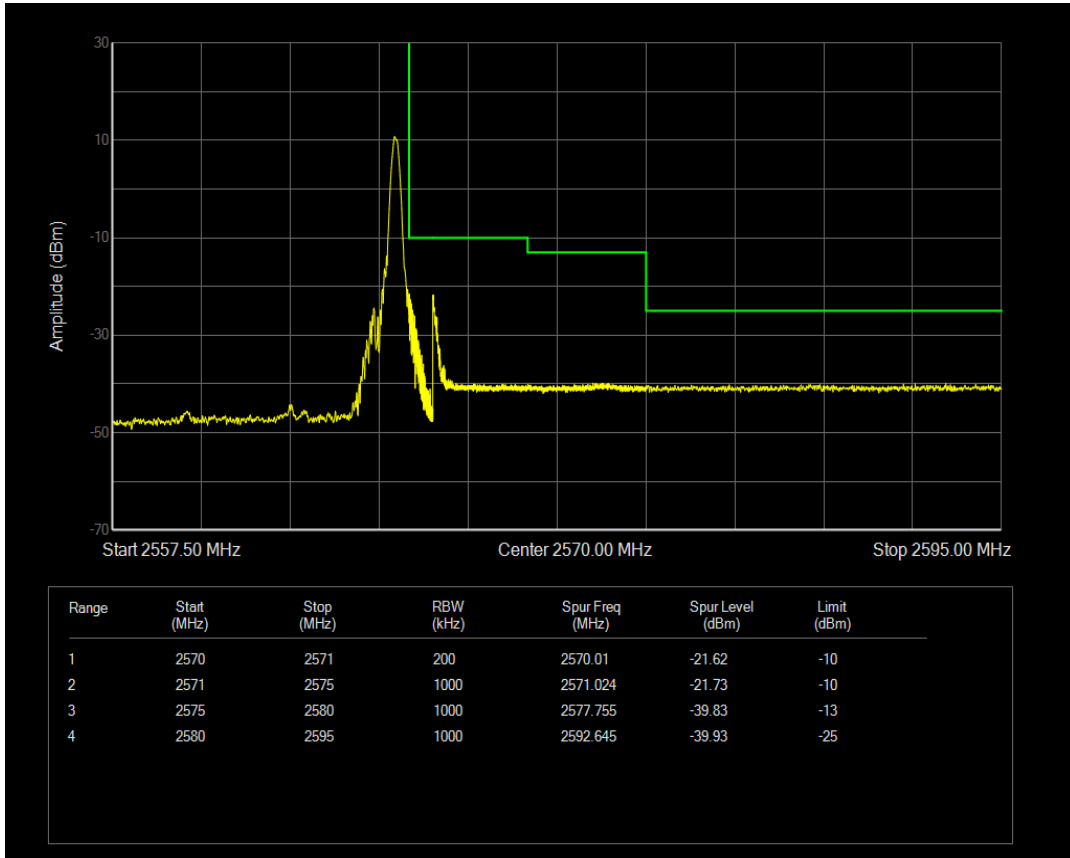

Band7 QPSK BW=10MHz Channel=21400 RB Size=1 Position=#Max

Band7 QPSK BW=10MHz Channel=21400 RB Size=50 Position=#0

Band7 QAM16 BW=10MHz Channel=21400 RB Size=1 Position=#0

Band7 QAM16 BW=10MHz Channel=21400 RB Size=1 Position=#Max