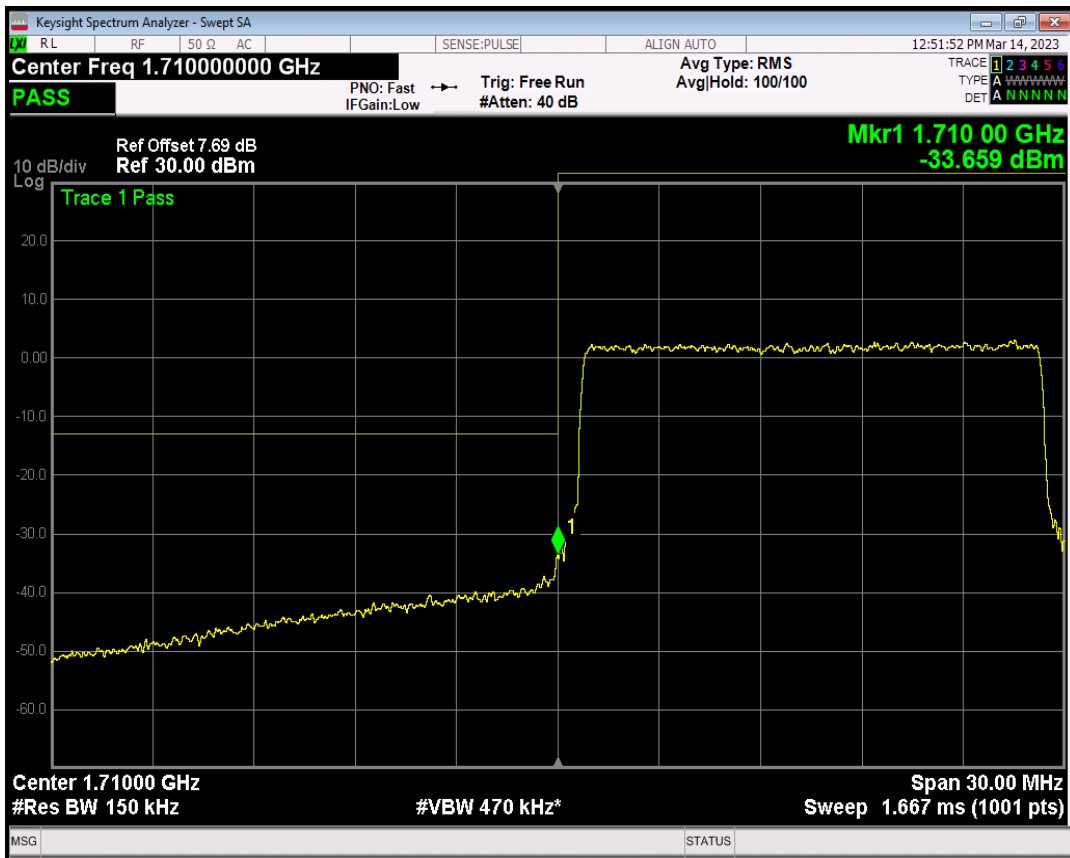

Band66 QAM16 BW=15MHz Channel=132047 RB Size=75 Position=#0

Band66 QPSK BW=15MHz Channel=132597 RB Size=1 Position=#0