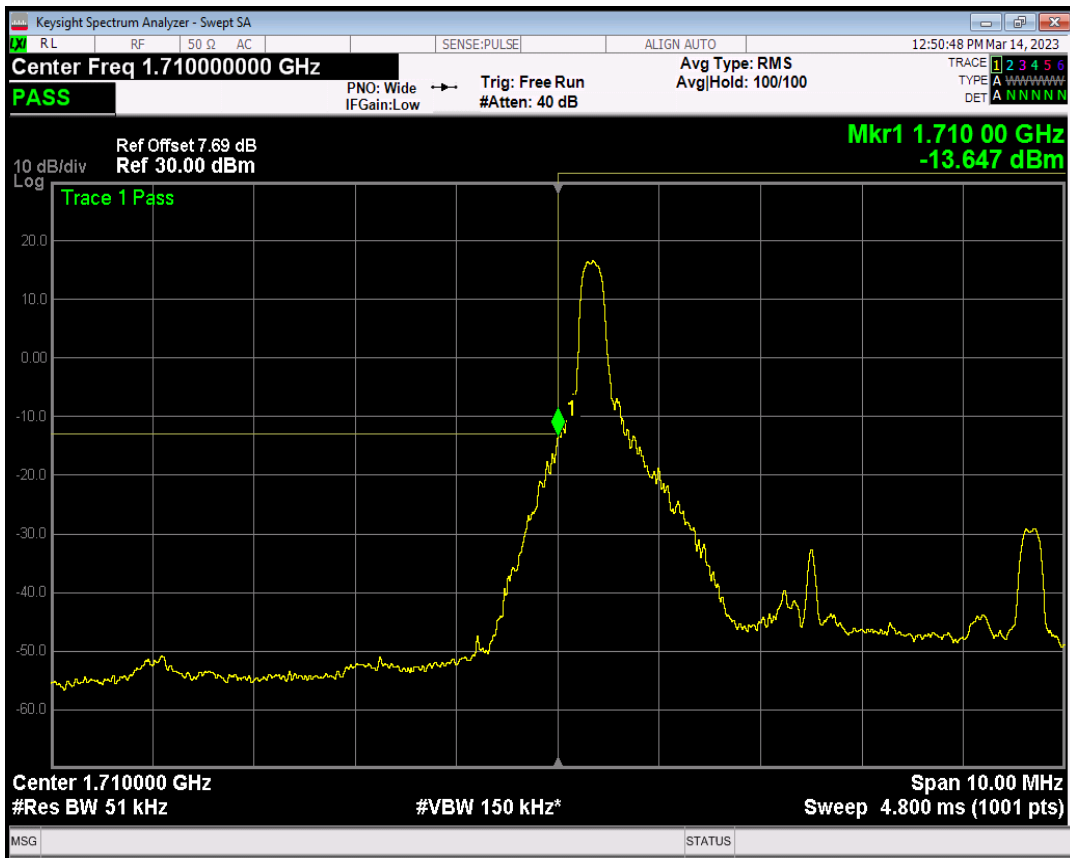

Band66 QAM16 BW=5MHz Channel=131997 RB Size=1 Position=#0

Band66 QAM16 BW=5MHz Channel=131997 RB Size=1 Position=#Max