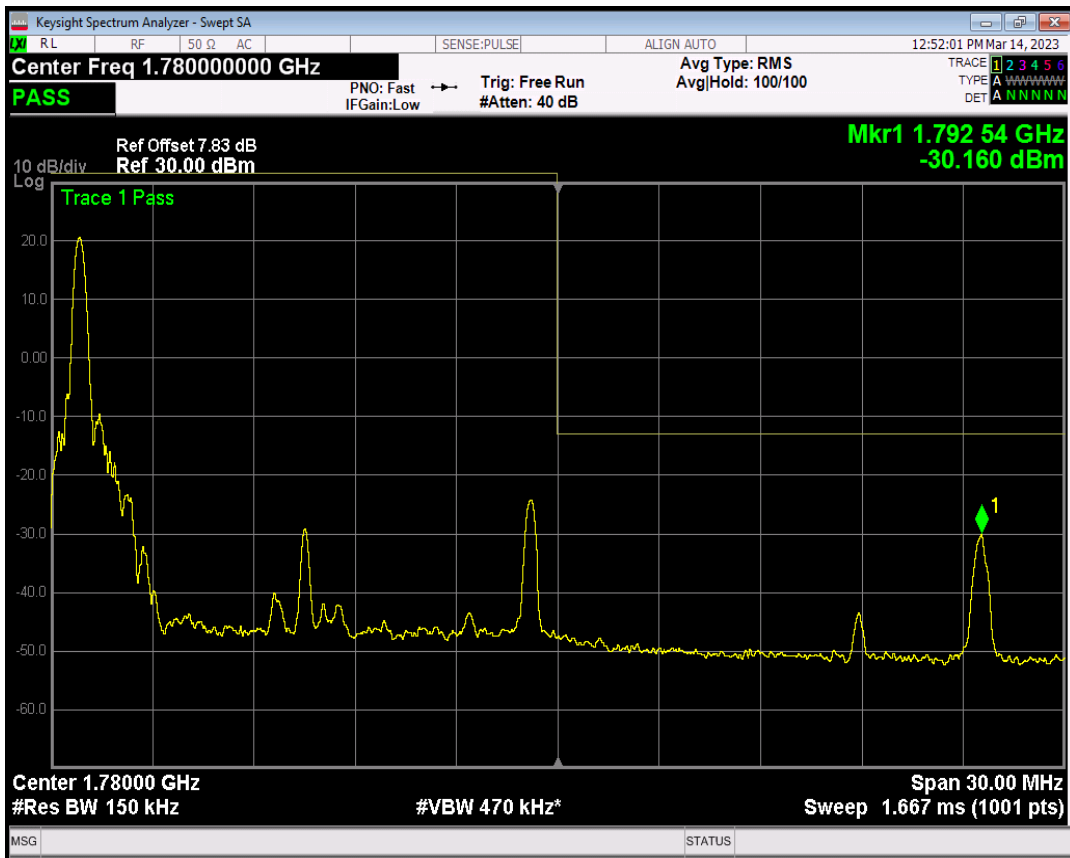

Band66 QAM16 BW=15MHz Channel=132597 RB Size=1 Position=#0

Band66 QAM16 BW=15MHz Channel=132597 RB Size=1 Position=#Max