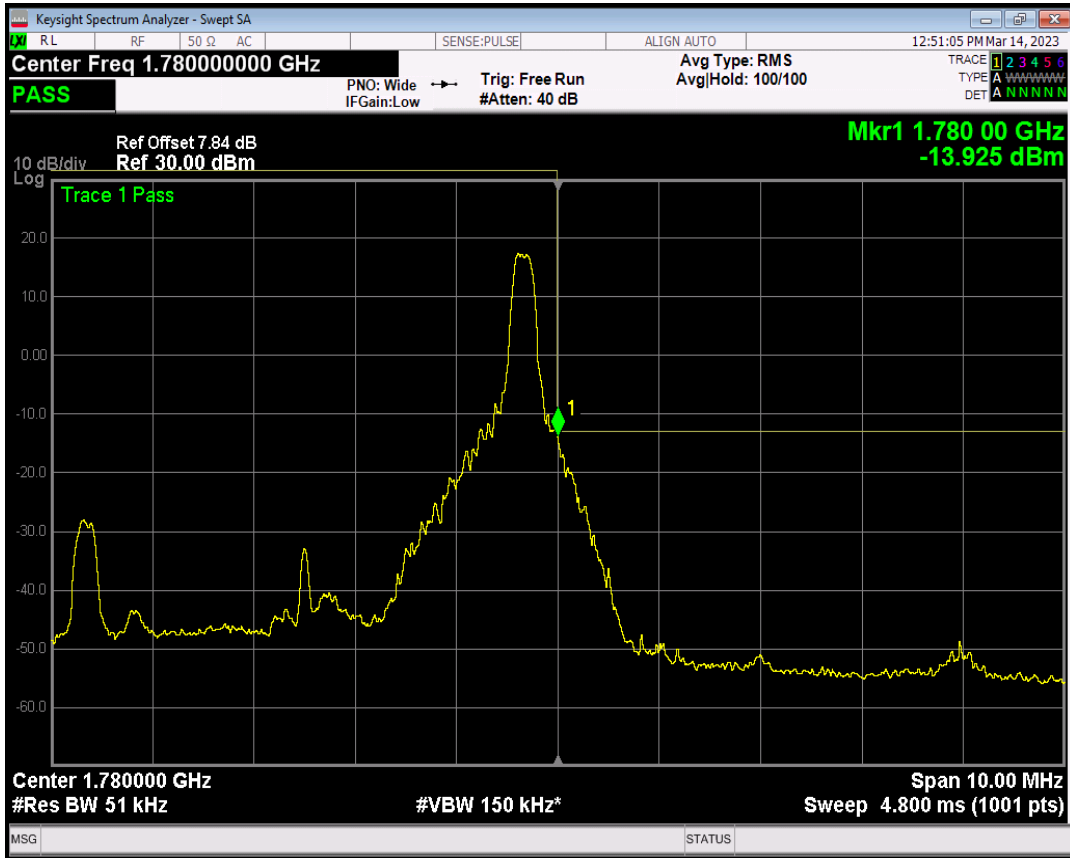

Band66 QPSK BW=5MHz Channel=132647 RB Size=1 Position=#Max

Band66 QPSK BW=5MHz Channel=132647 RB Size=25 Position=#0

Band66 QAM16 BW=5MHz Channel=132647 RB Size=1 Position=#0

Band66 QAM16 BW=5MHz Channel=132647 RB Size=1 Position=#Max