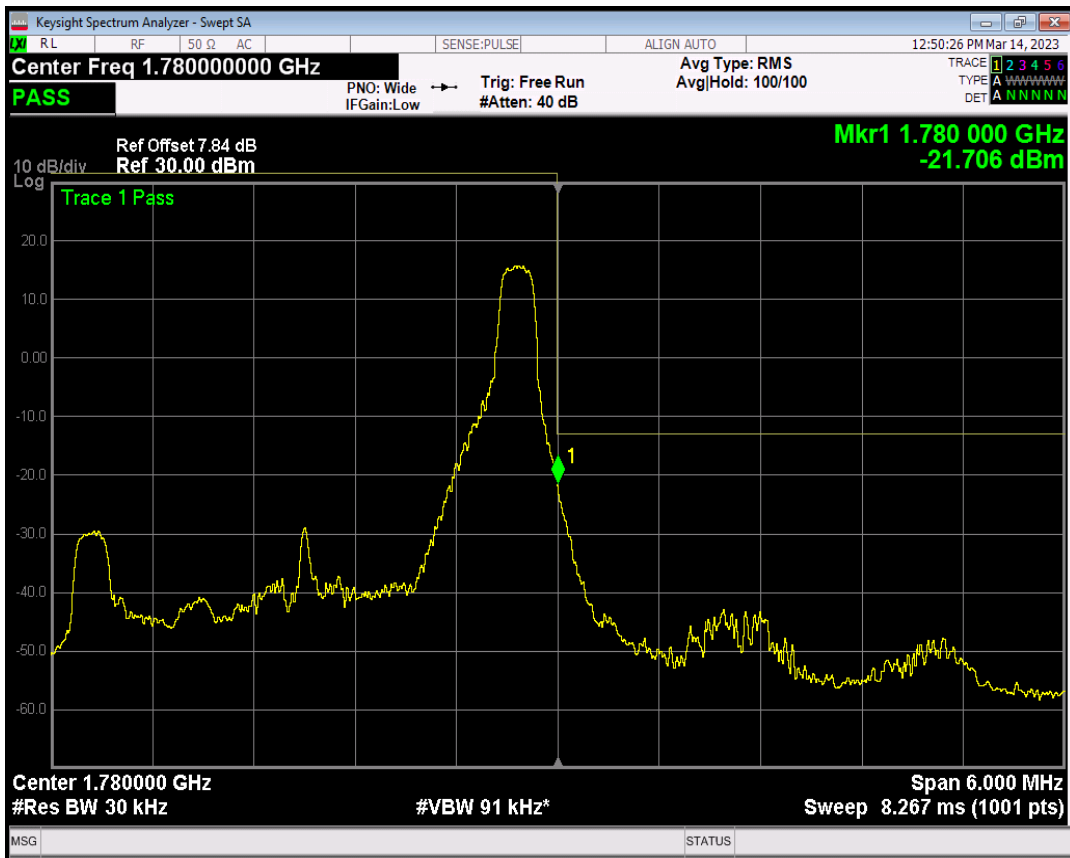

Band66 QPSK BW=3MHz Channel=132657 RB Size=1 Position=#Max

Band66 QPSK BW=3MHz Channel=132657 RB Size=15 Position=#0