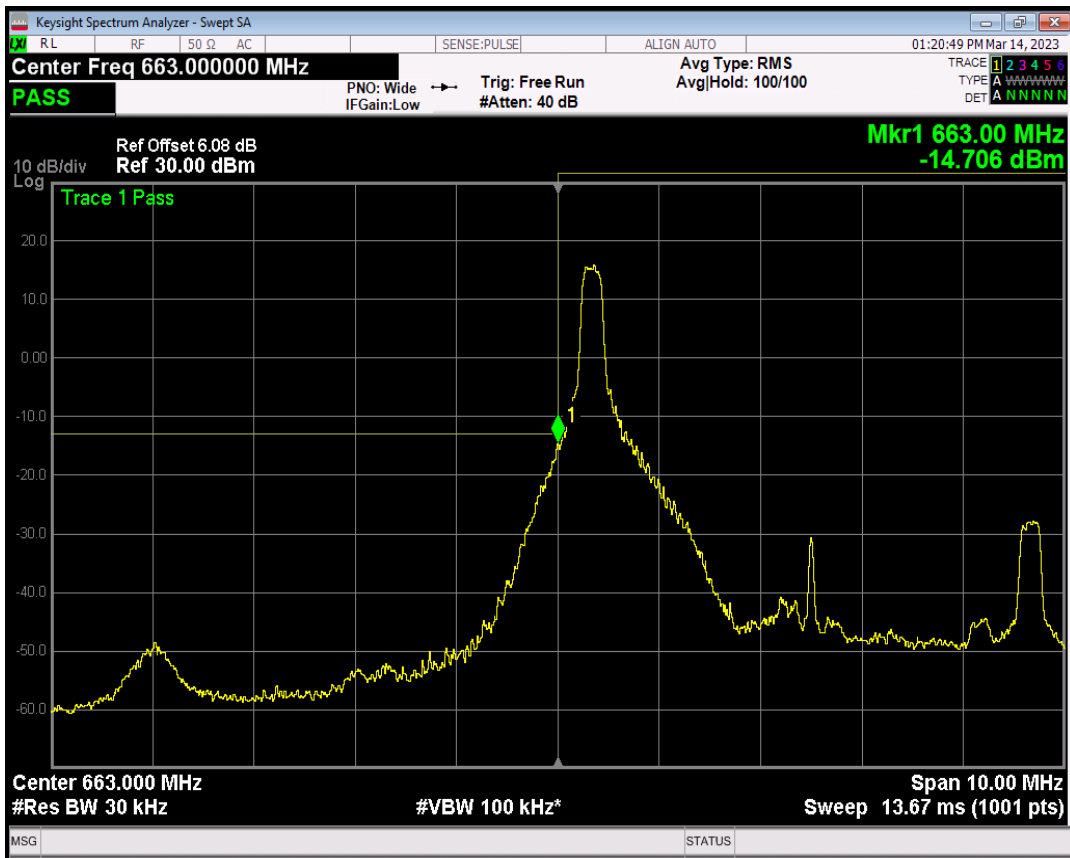

Band71 QAM16 BW=5MHz Channel=133147 RB Size=1 Position=#0

Band71 QAM16 BW=5MHz Channel=133147 RB Size=1 Position=#Max