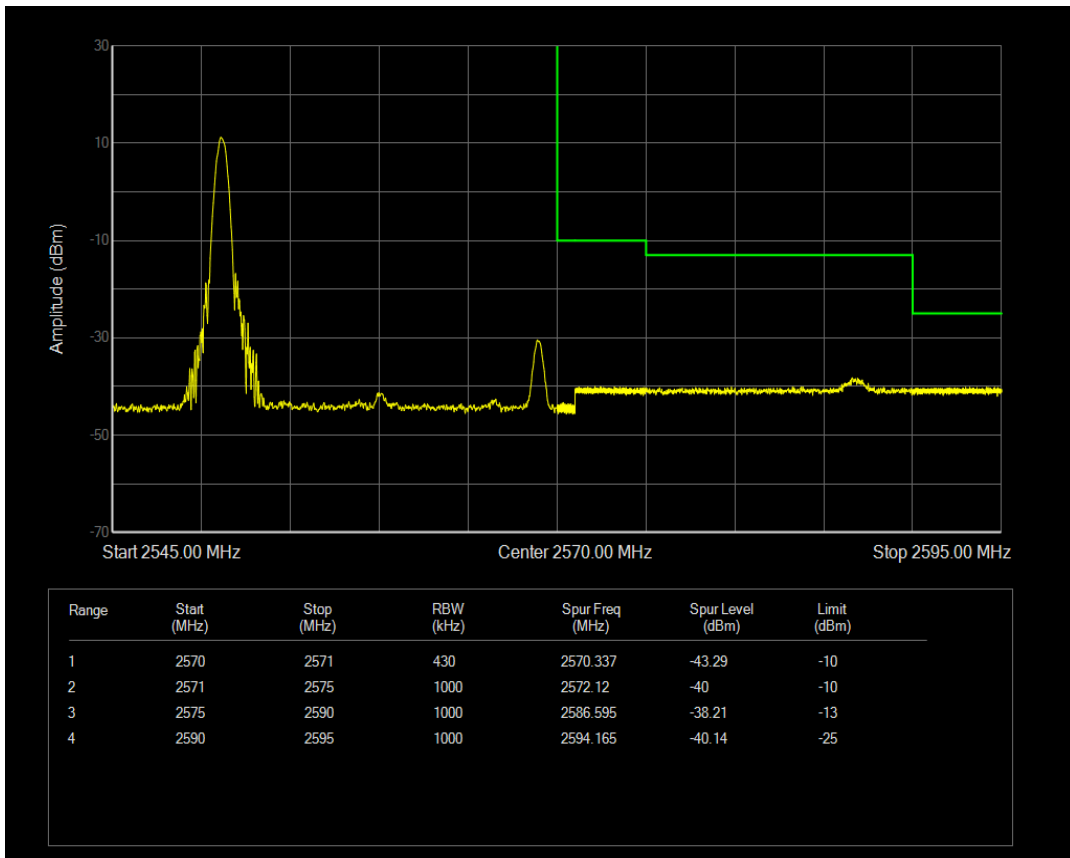

Band7 QAM16 BW=20MHz Channel=21350 RB Size=1 Position=#0

Band7 QAM16 BW=20MHz Channel=21350 RB Size=1 Position=#Max