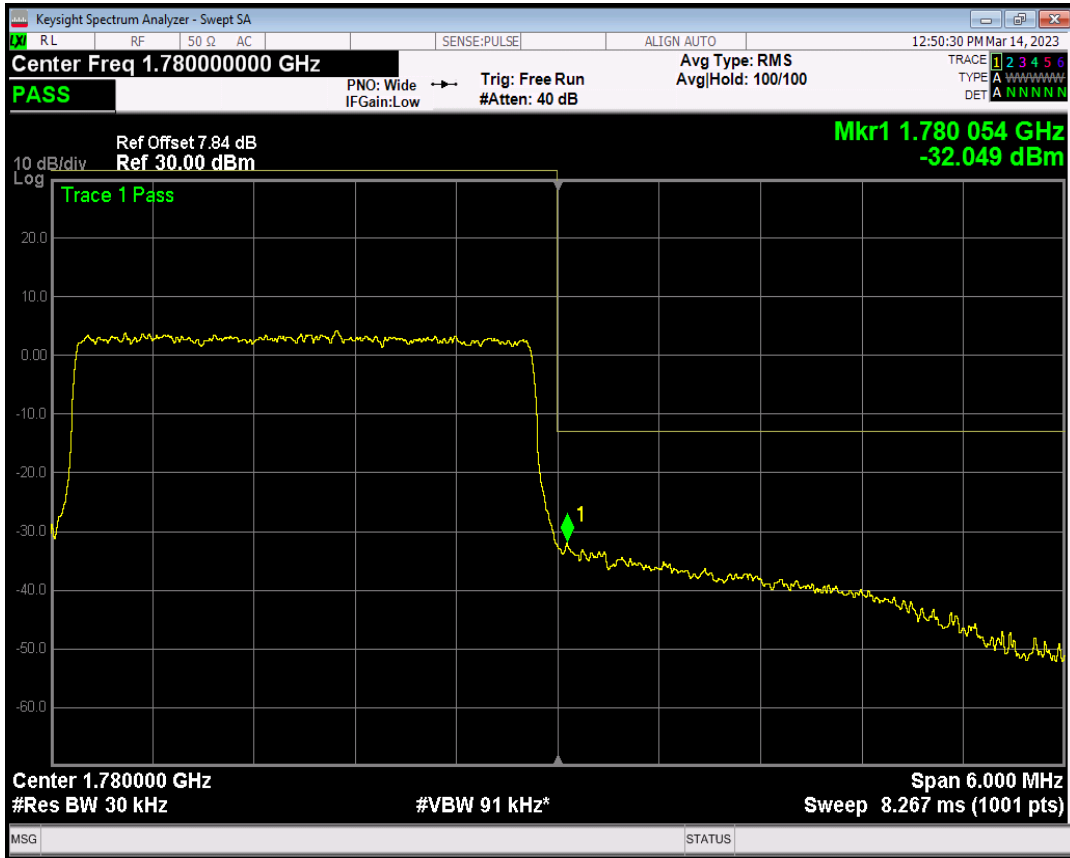

Band66 QPSK BW=3MHz Channel=132657 RB Size=15 Position=#0

Band66 QAM16 BW=3MHz Channel=132657 RB Size=1 Position=#0