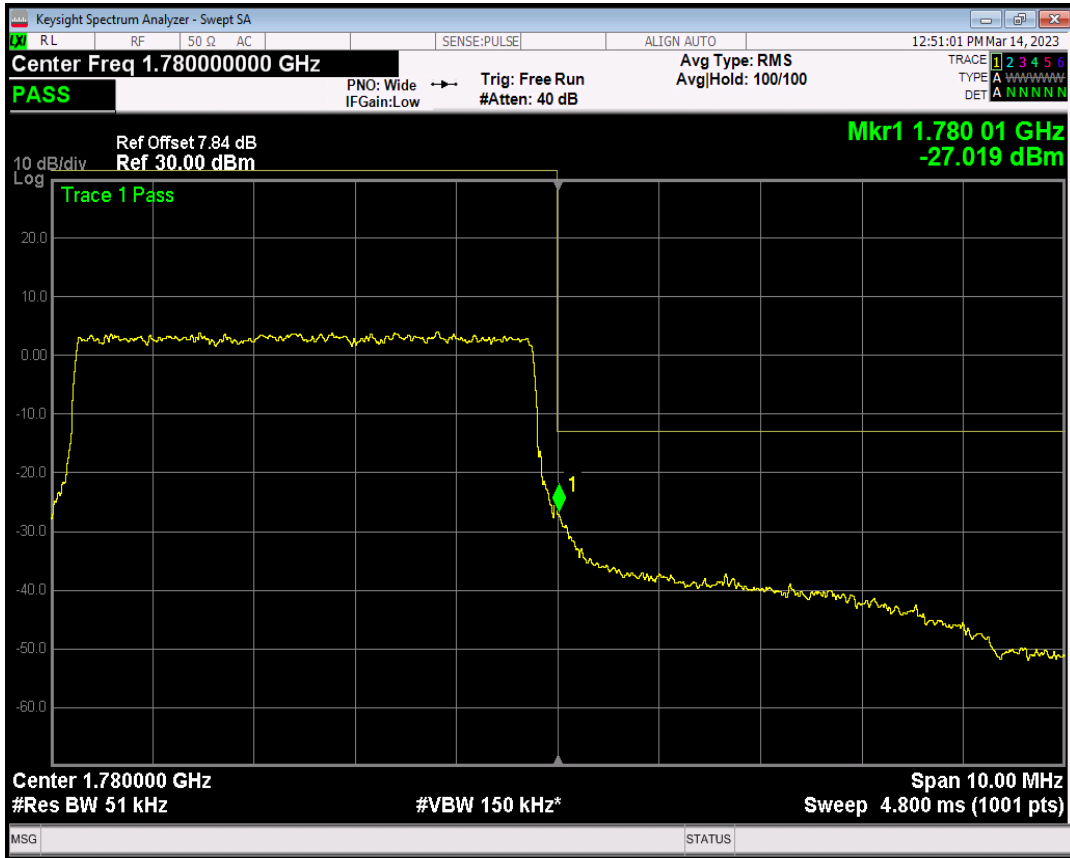

Band66 QPSK BW=5MHz Channel=132647 RB Size=25 Position=#0

Band66 QAM16 BW=5MHz Channel=132647 RB Size=1 Position=#0