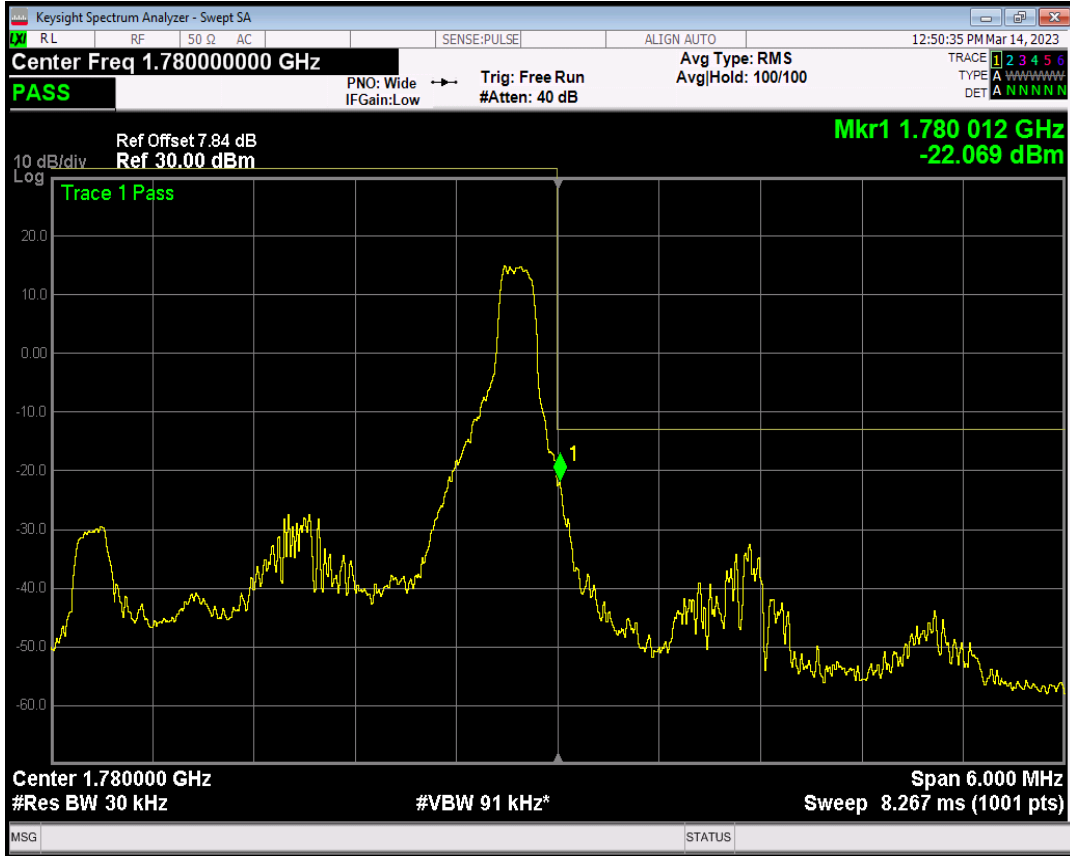

Band66 QPSK BW=3MHz Channel=132657 RB Size=1 Position=#Max

Band66 QPSK BW=3MHz Channel=132657 RB Size=15 Position=#0

Band66 QAM16 BW=3MHz Channel=132657 RB Size=1 Position=#0

Band66 QAM16 BW=3MHz Channel=132657 RB Size=1 Position=#Max