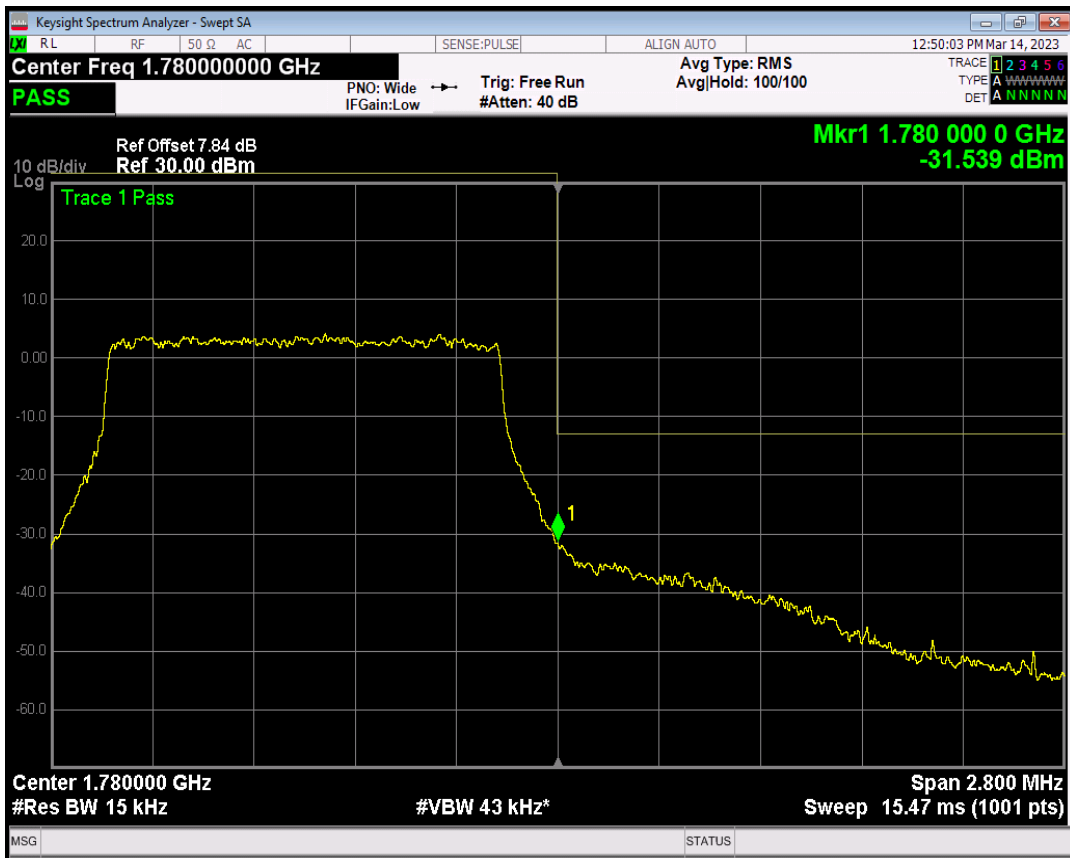

Band66 QAM16 BW=1.4MHz Channel=132665 RB Size=6 Position=#0

Band66 QPSK BW=3MHz Channel=131987 RB Size=1 Position=#0

Band66 QPSK BW=3MHz Channel=131987 RB Size=1 Position=#Max

Band66 QPSK BW=3MHz Channel=131987 RB Size=15 Position=#0