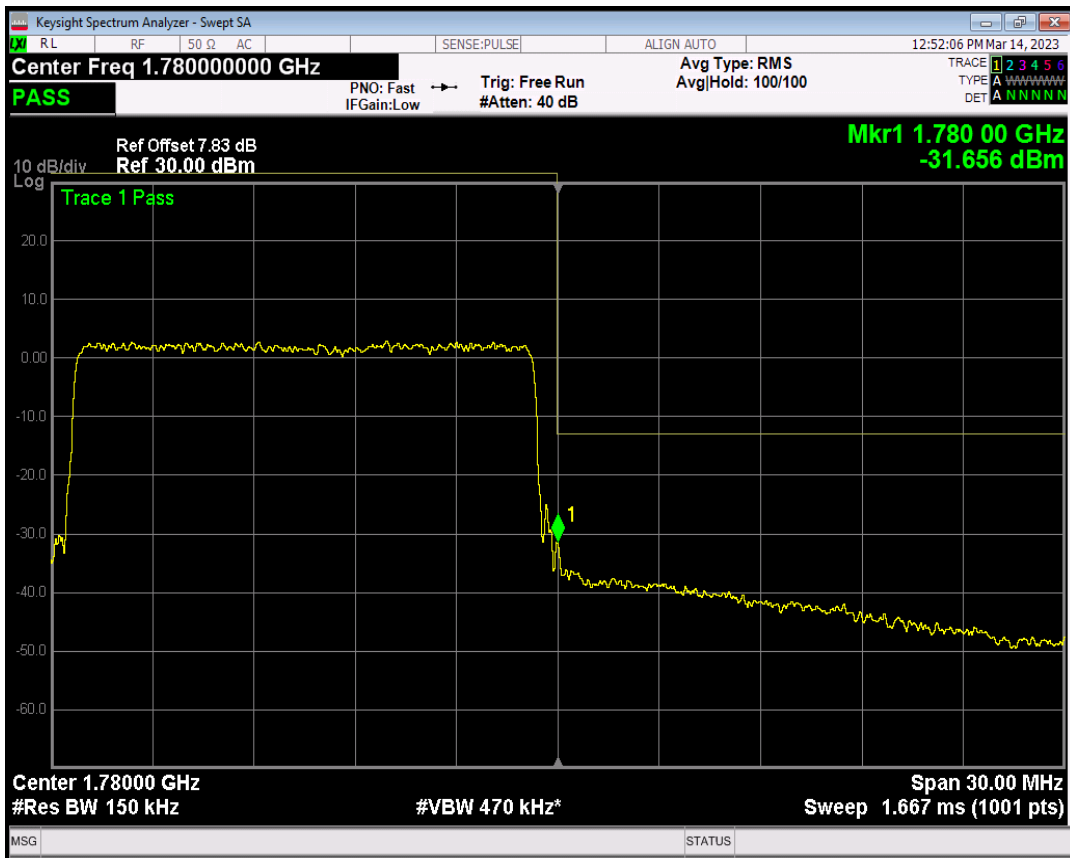

Band66 QAM16 BW=15MHz Channel=132597 RB Size=75 Position=#0

Band66 QPSK BW=20MHz Channel=132072 RB Size=1 Position=#0