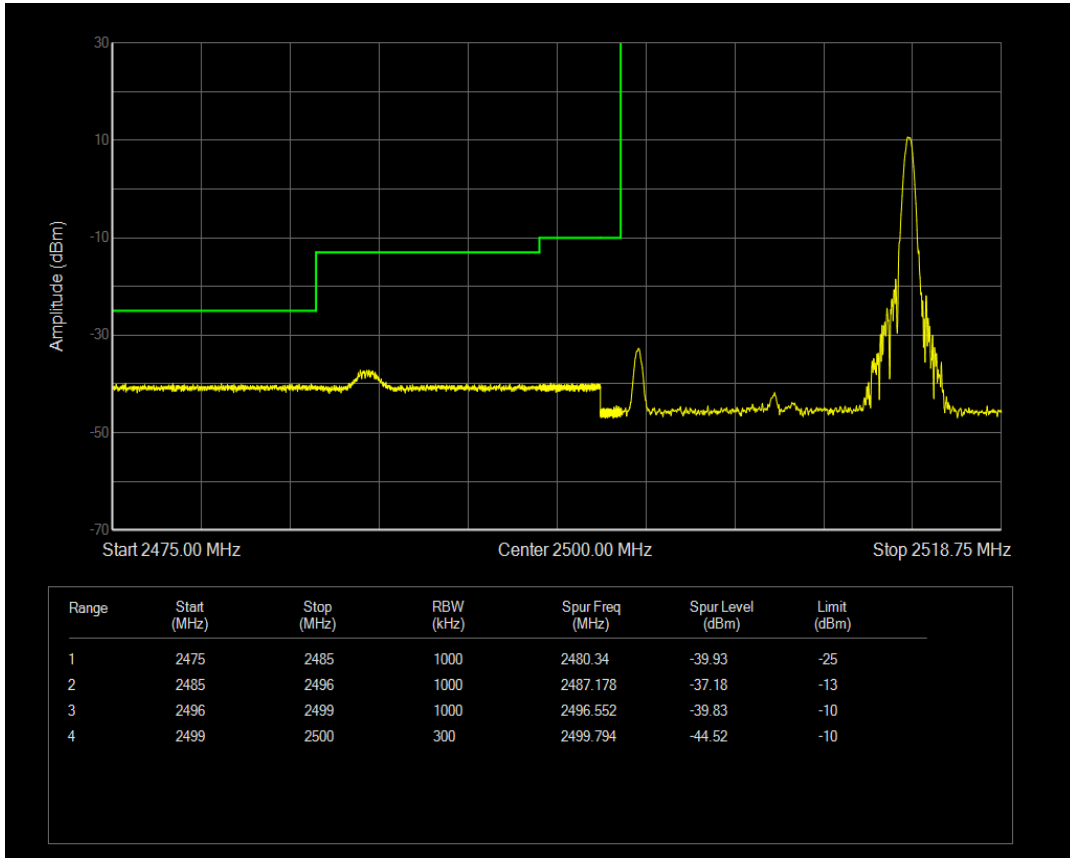

Band7 QAM16 BW=15MHz Channel=20825 RB Size=1 Position=#Max

Band7 QAM16 BW=15MHz Channel=20825 RB Size=75 Position=#0