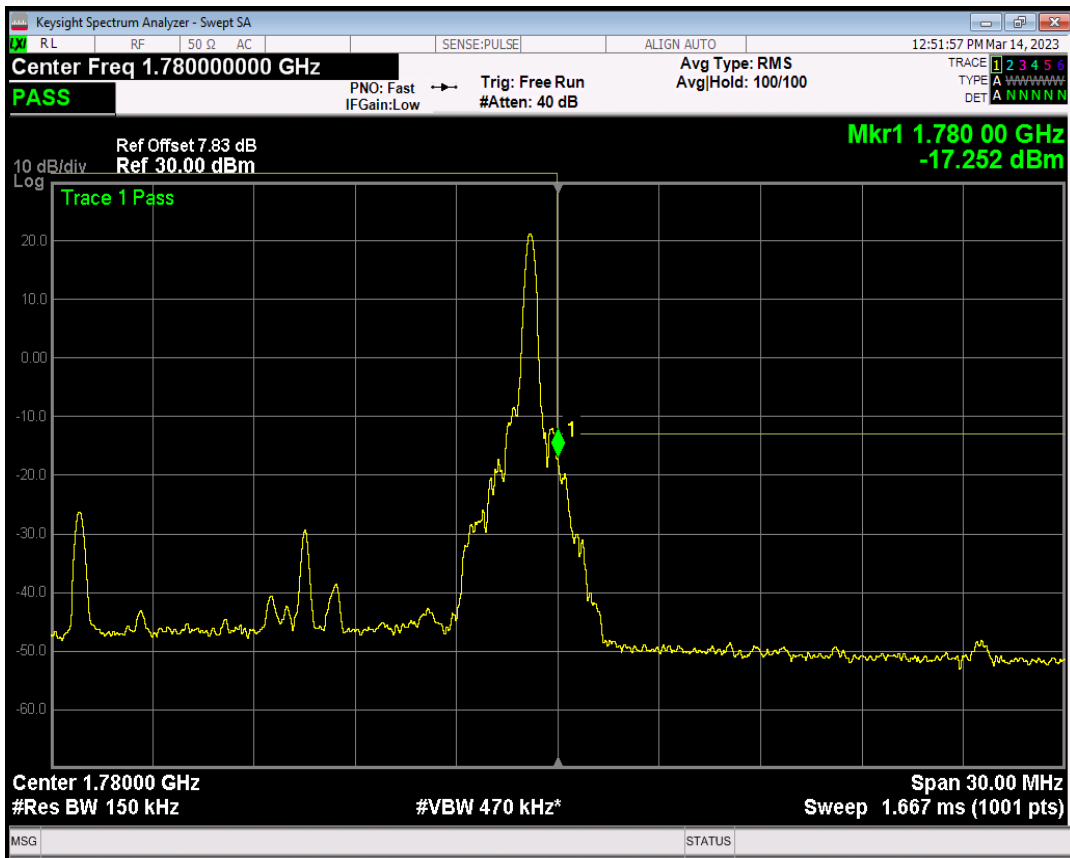

Band66 QPSK BW=15MHz Channel=132597 RB Size=1 Position=#Max

Band66 QPSK BW=15MHz Channel=132597 RB Size=75 Position=#0