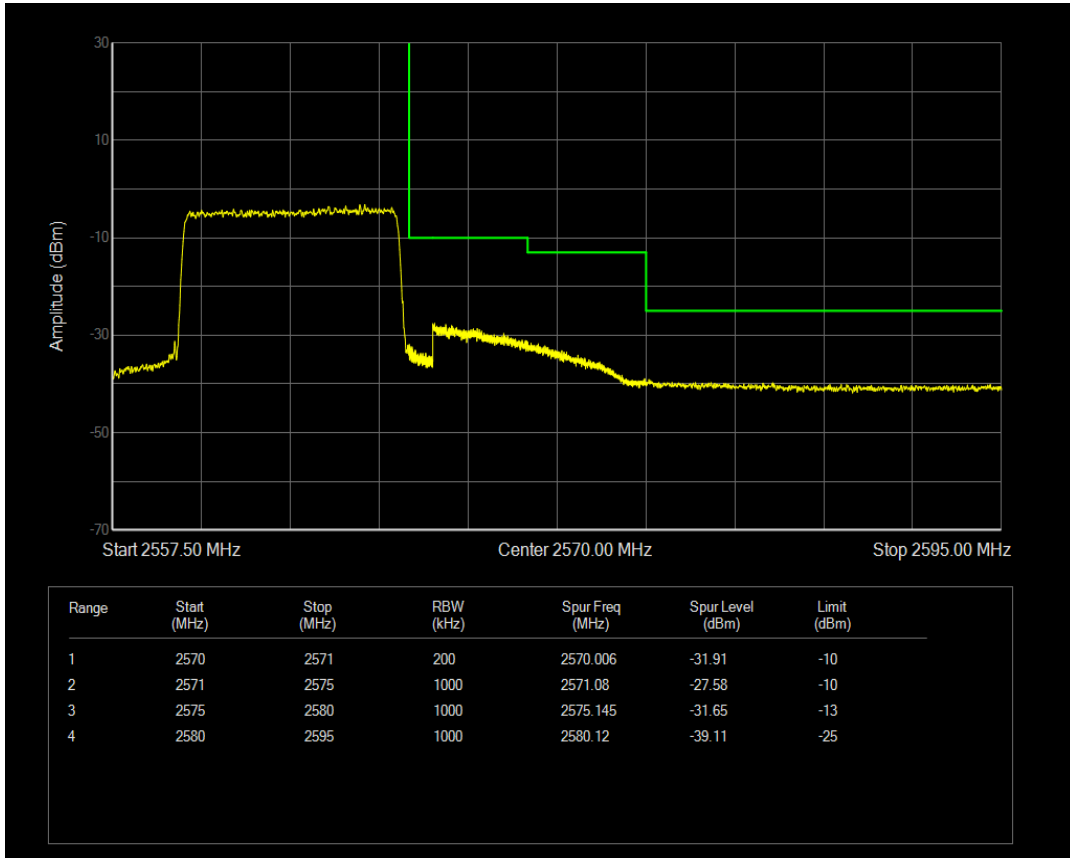

Band7 QAM16 BW=10MHz Channel=20800 RB Size=1 Position=#0

Band7 QAM16 BW=10MHz Channel=20800 RB Size=1 Position=#Max

Band7 QAM16 BW=10MHz Channel=20800 RB Size=50 Position=#0

Band7 QPSK BW=10MHz Channel=21400 RB Size=1 Position=#0

Band7 QPSK BW=10MHz Channel=21400 RB Size=1 Position=#Max

Band7 QPSK BW=10MHz Channel=21400 RB Size=50 Position=#0

Band7 QAM16 BW=10MHz Channel=21400 RB Size=1 Position=#0

Band7 QAM16 BW=10MHz Channel=21400 RB Size=1 Position=#Max