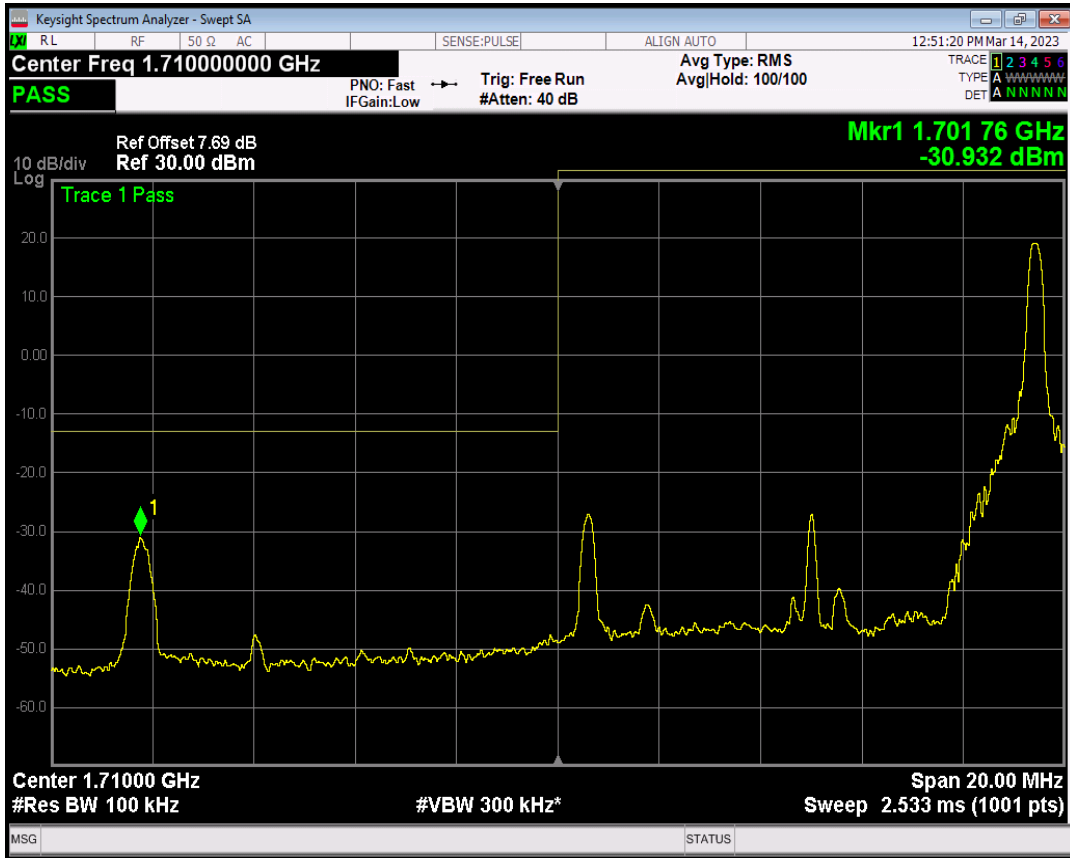

Band66 QAM16 BW=10MHz Channel=132022 RB Size=1 Position=#Max

Band66 QAM16 BW=10MHz Channel=132022 RB Size=50 Position=#0