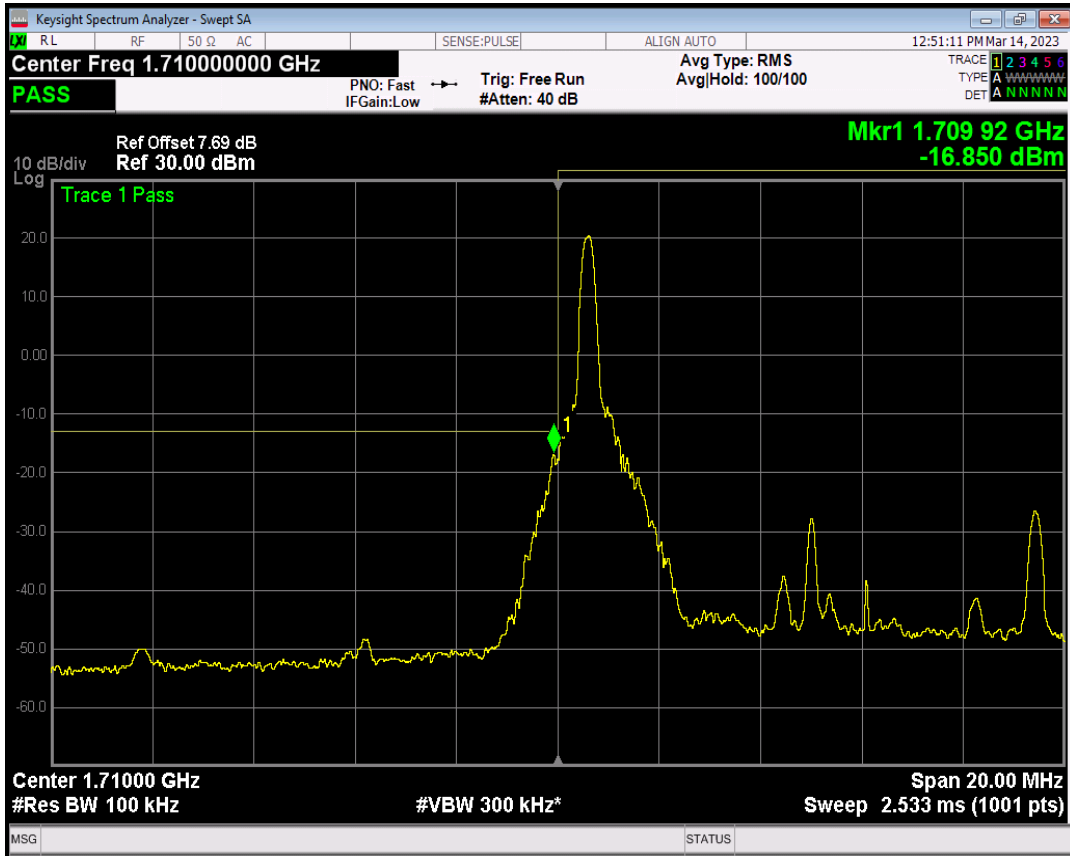

Band66 QPSK BW=10MHz Channel=132022 RB Size=1 Position=#0

Band66 QPSK BW=10MHz Channel=132022 RB Size=1 Position=#Max