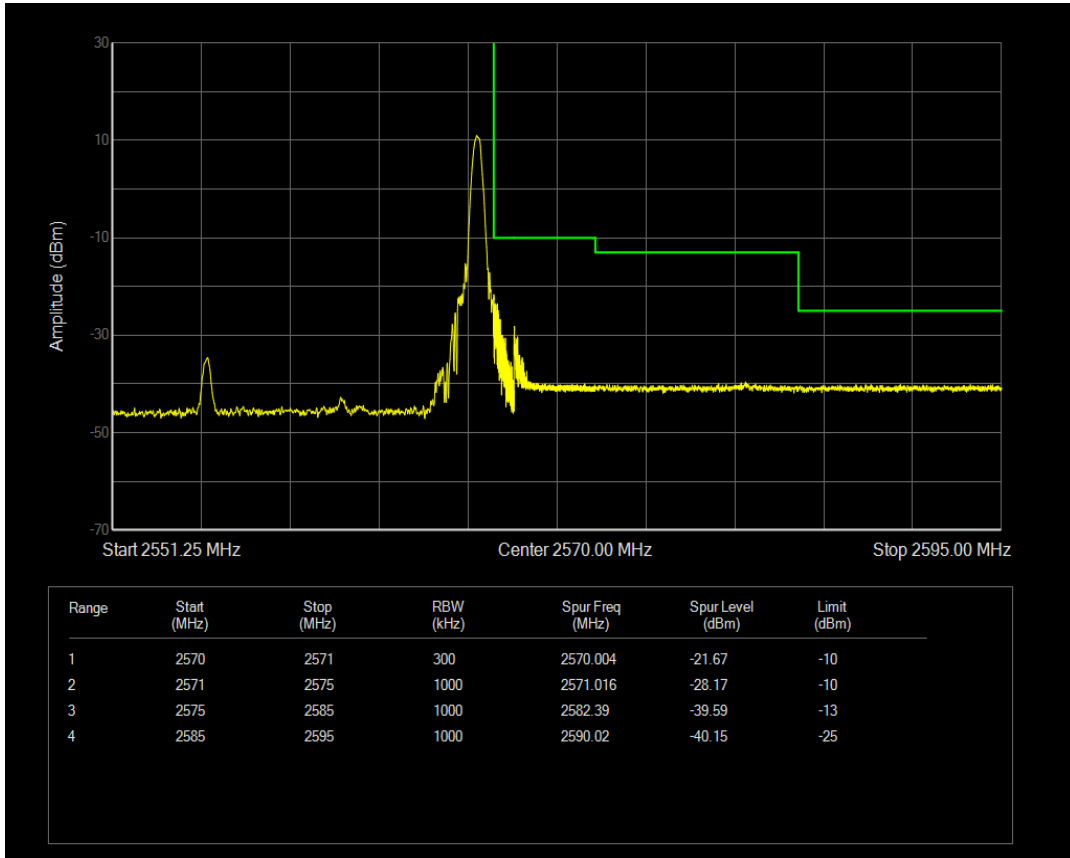

Band7 QPSK BW=15MHz Channel=21375 RB Size=1 Position=#Max

Band7 QPSK BW=15MHz Channel=21375 RB Size=75 Position=#0

Band7 QAM16 BW=15MHz Channel=21375 RB Size=1 Position=#0

Band7 QAM16 BW=15MHz Channel=21375 RB Size=1 Position=#Max