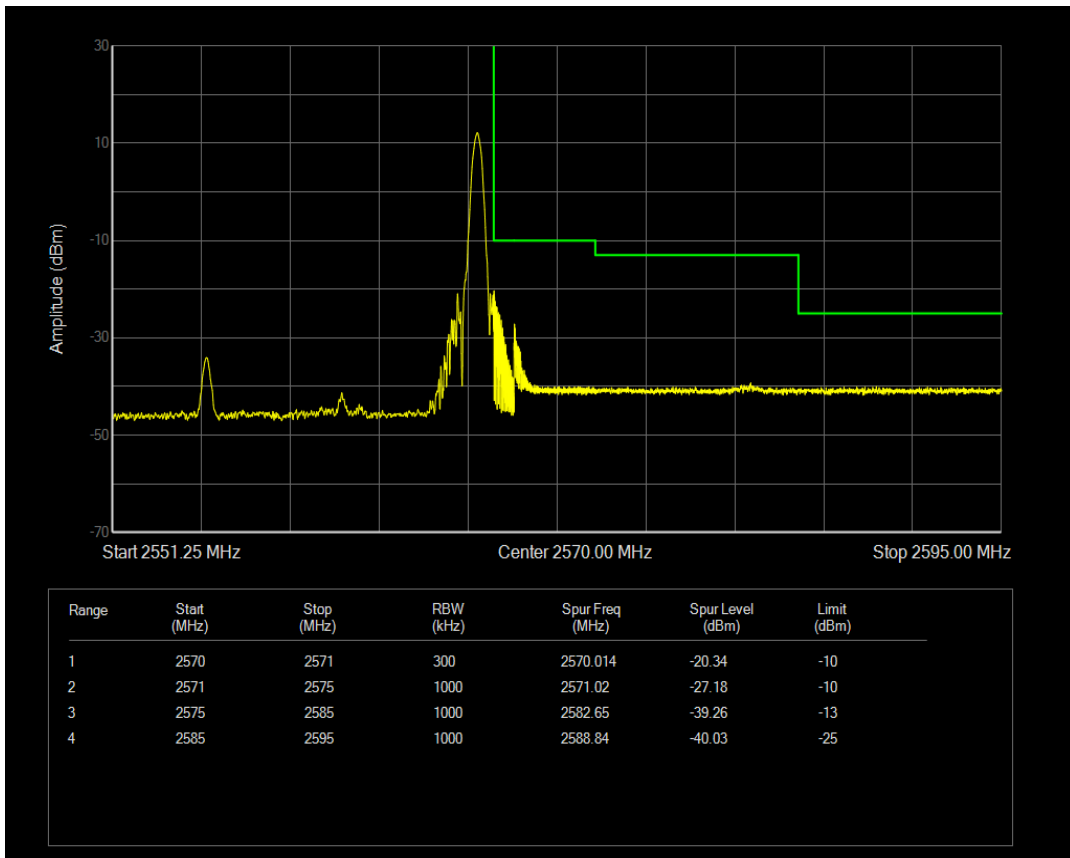

Band7 QPSK BW=15MHz Channel=21375 RB Size=1 Position=#Max

Band7 QPSK BW=15MHz Channel=21375 RB Size=75 Position=#0