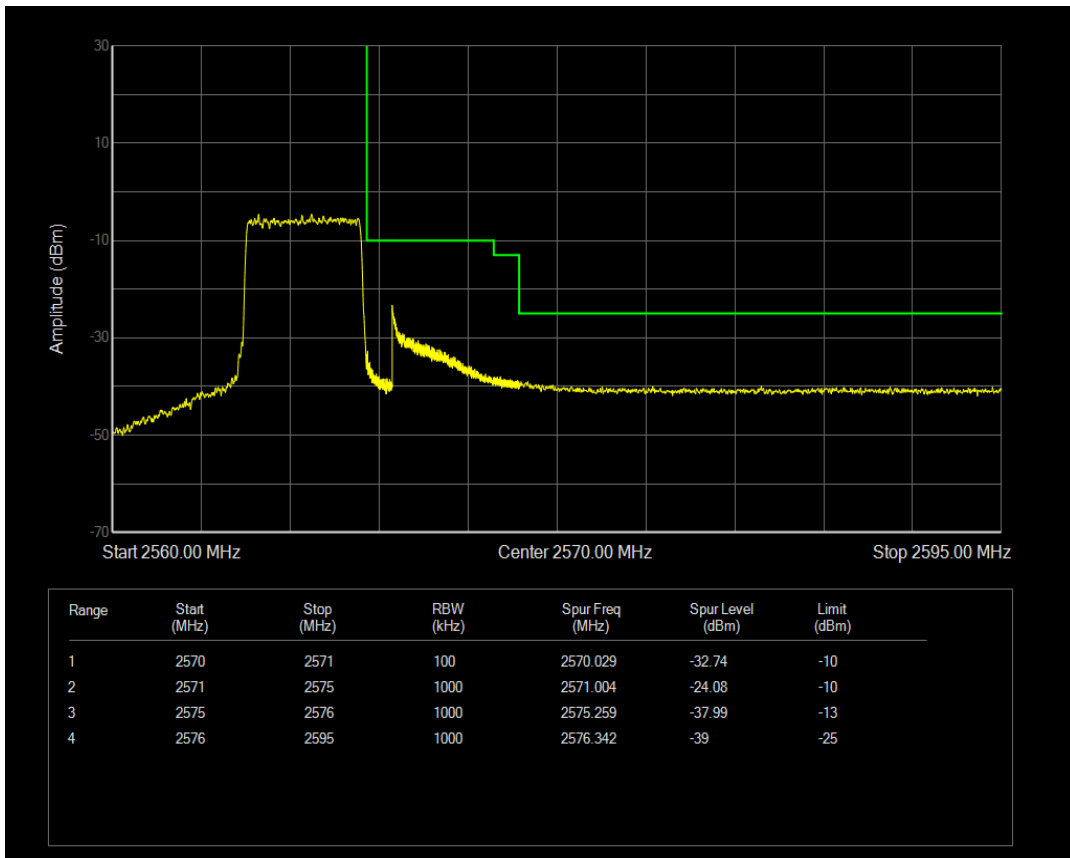

Band7 QAM16 BW=5MHz Channel=21425 RB Size=25 Position=#0

Band7 QPSK BW=10MHz Channel=20800 RB Size=1 Position=#0