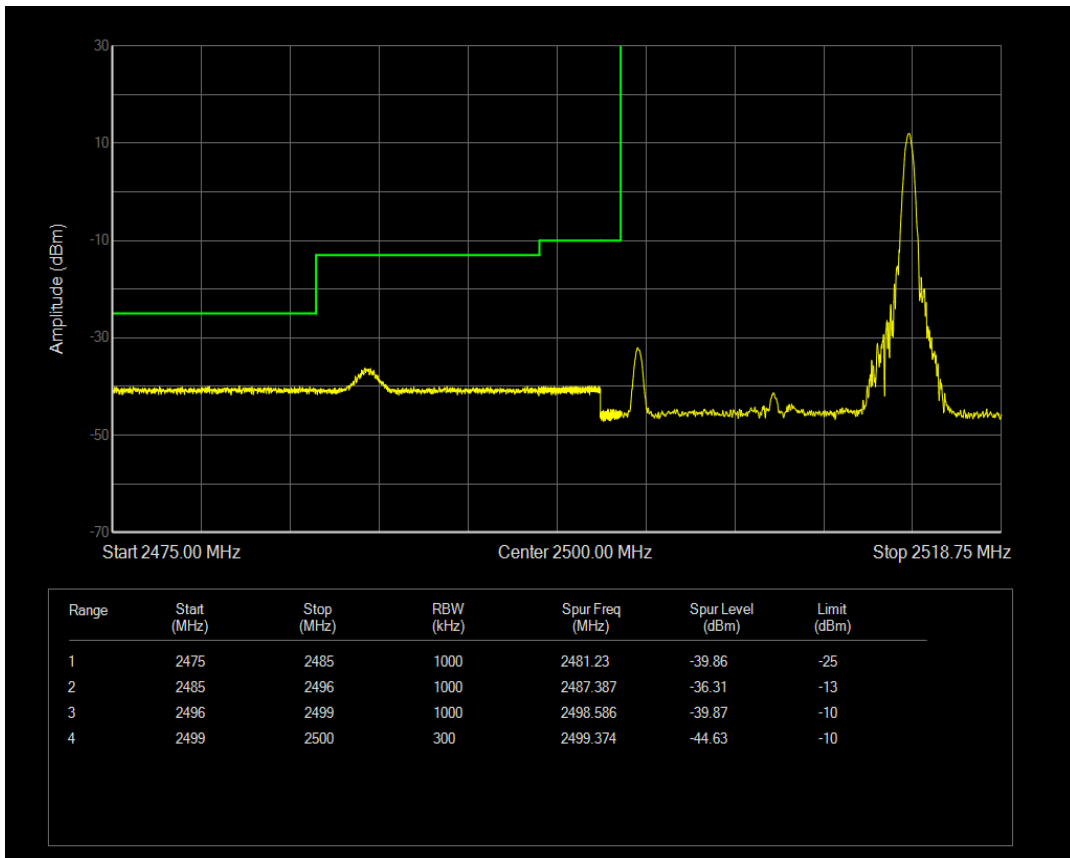

Band7 QPSK BW=15MHz Channel=20825 RB Size=1 Position=#Max

Band7 QPSK BW=15MHz Channel=20825 RB Size=75 Position=#0