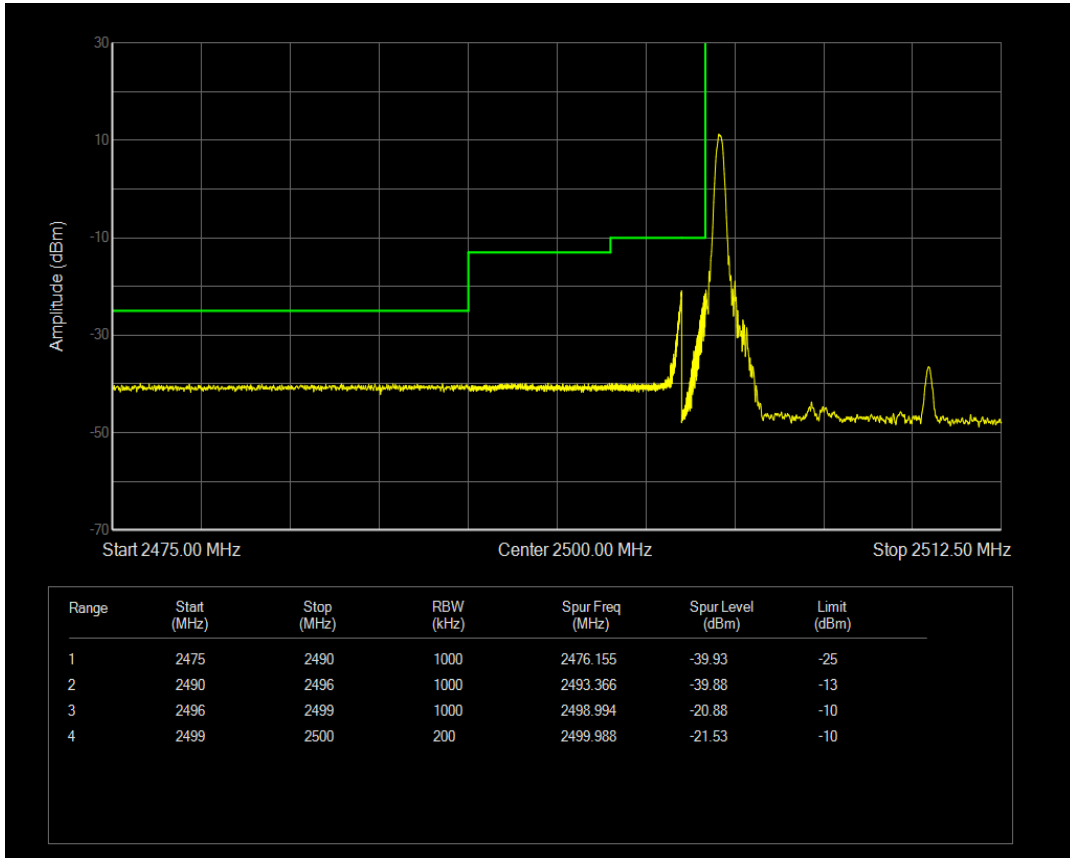

Band7 QPSK BW=10MHz Channel=20800 RB Size=1 Position=#0

Band7 QPSK BW=10MHz Channel=20800 RB Size=1 Position=#Max