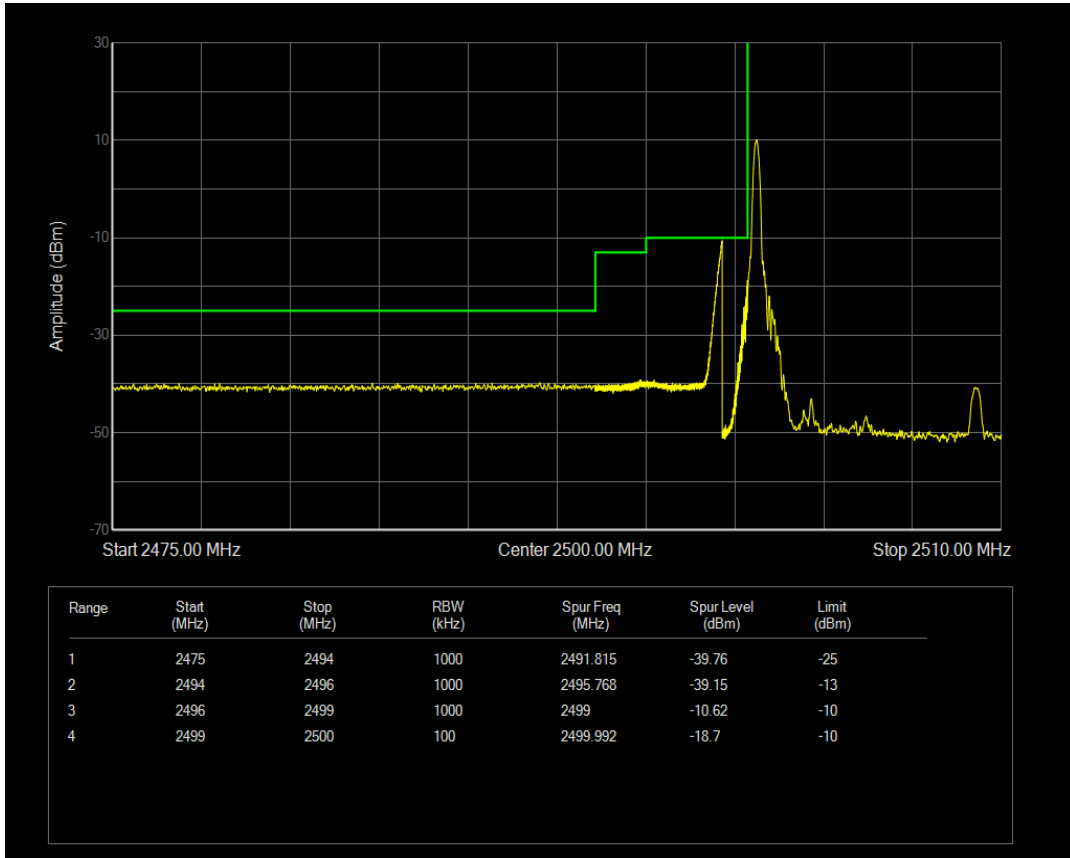

Band7 QPSK BW=5MHz Channel=20775 RB Size=1 Position=#0

Band7 QPSK BW=5MHz Channel=20775 RB Size=1 Position=#Max