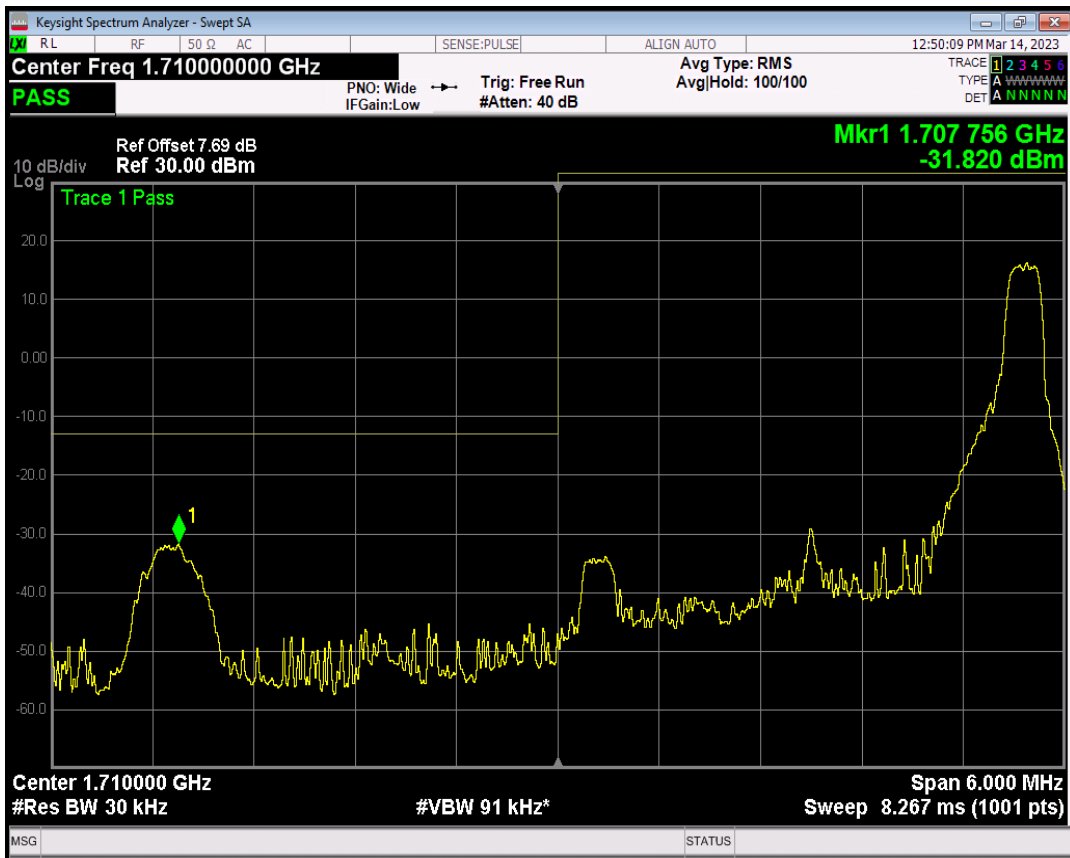

Band66 QAM16 BW=1.4MHz Channel=132665 RB Size=6 Position=#0

Band66 QPSK BW=3MHz Channel=131987 RB Size=1 Position=#0

Band66 QPSK BW=3MHz Channel=131987 RB Size=1 Position=#Max

Band66 QPSK BW=3MHz Channel=131987 RB Size=15 Position=#0