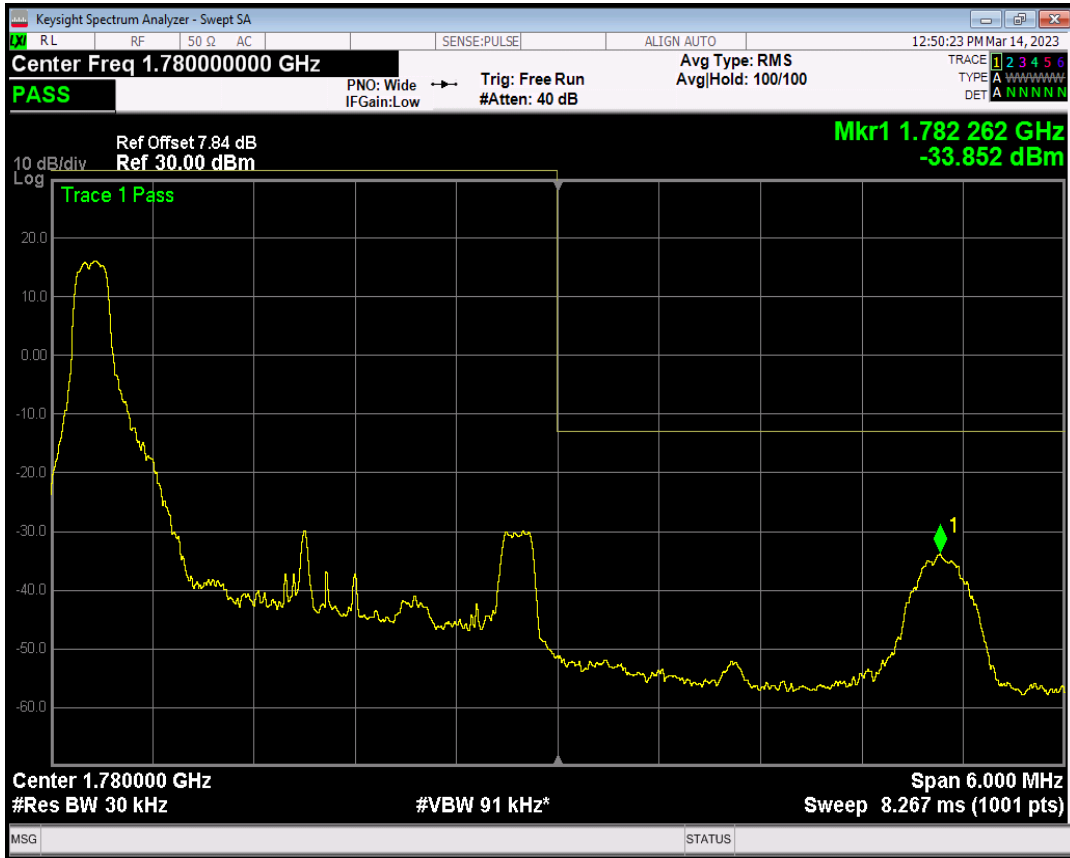

Band66 QAM16 BW=3MHz Channel=131987 RB Size=1 Position=#0

Band66 QAM16 BW=3MHz Channel=131987 RB Size=1 Position=#Max

Band66 QAM16 BW=3MHz Channel=131987 RB Size=15 Position=#0

Band66 QPSK BW=3MHz Channel=132657 RB Size=1 Position=#0