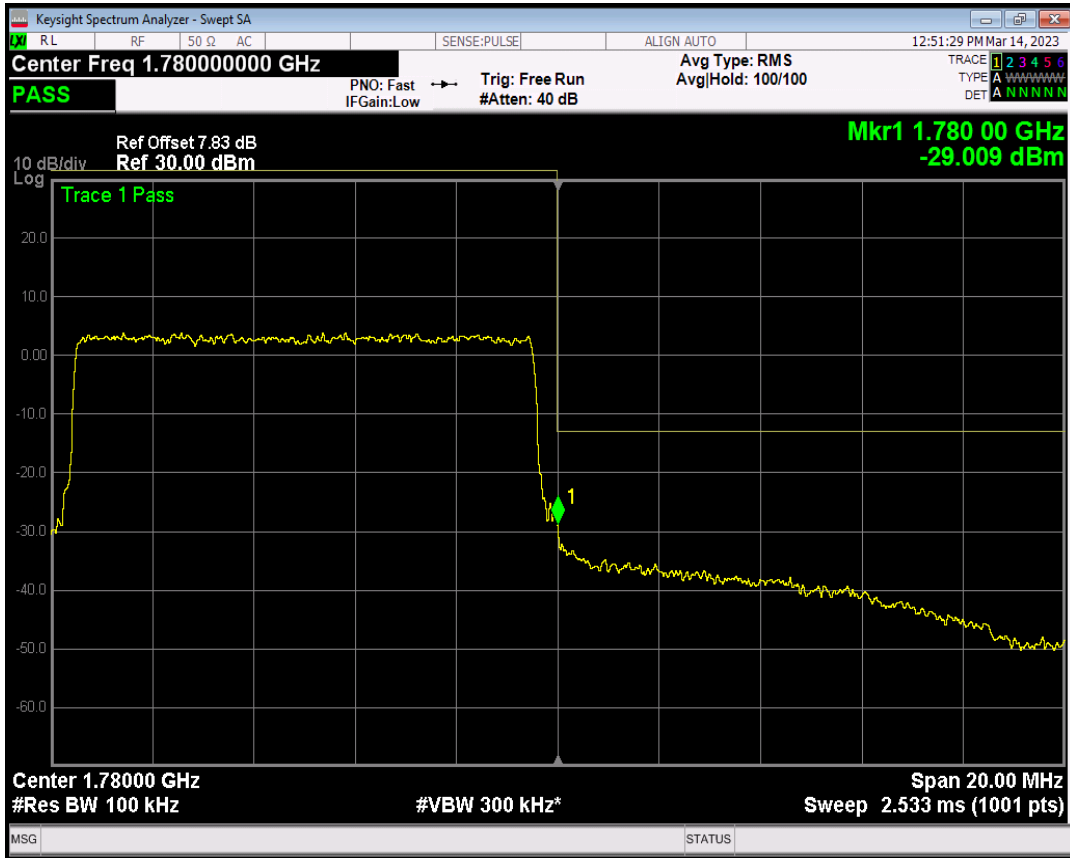

Band66 QPSK BW=10MHz Channel=132622 RB Size=50 Position=#0

Band66 QAM16 BW=10MHz Channel=132622 RB Size=1 Position=#0