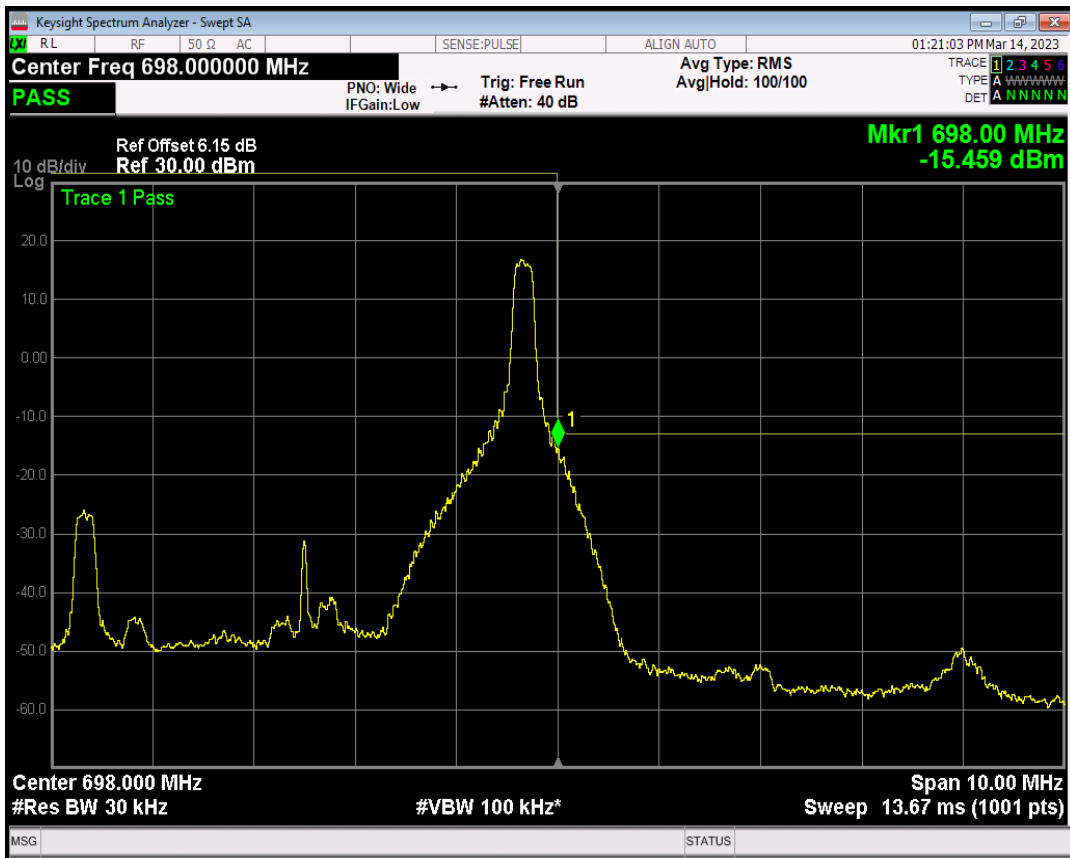

Band71 QPSK BW=5MHz Channel=133447 RB Size=1 Position=#Max

Band71 QPSK BW=5MHz Channel=133447 RB Size=25 Position=#0