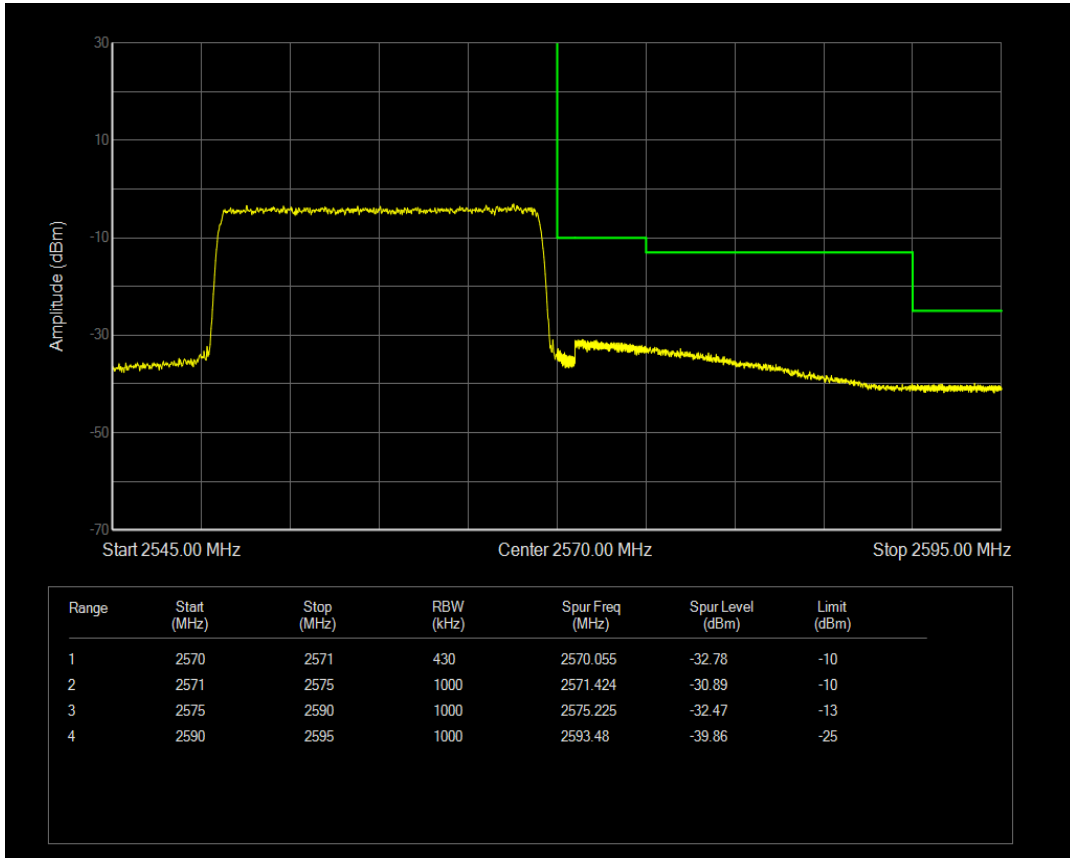

Band7 QPSK BW=20MHz Channel=21350 RB Size=100 Position=#0

Band7 QAM16 BW=20MHz Channel=21350 RB Size=1 Position=#0