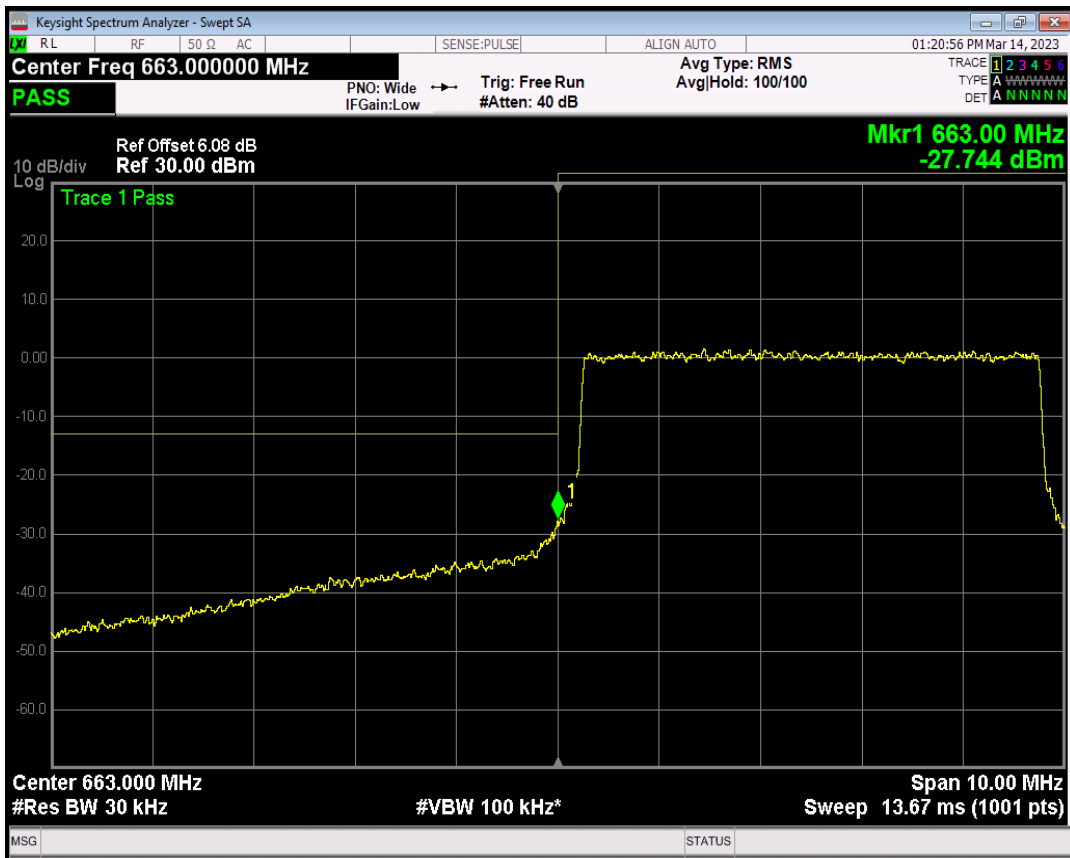

Band71 QAM16 BW=5MHz Channel=133147 RB Size=25 Position=#0

Band71 QPSK BW=5MHz Channel=133447 RB Size=1 Position=#0