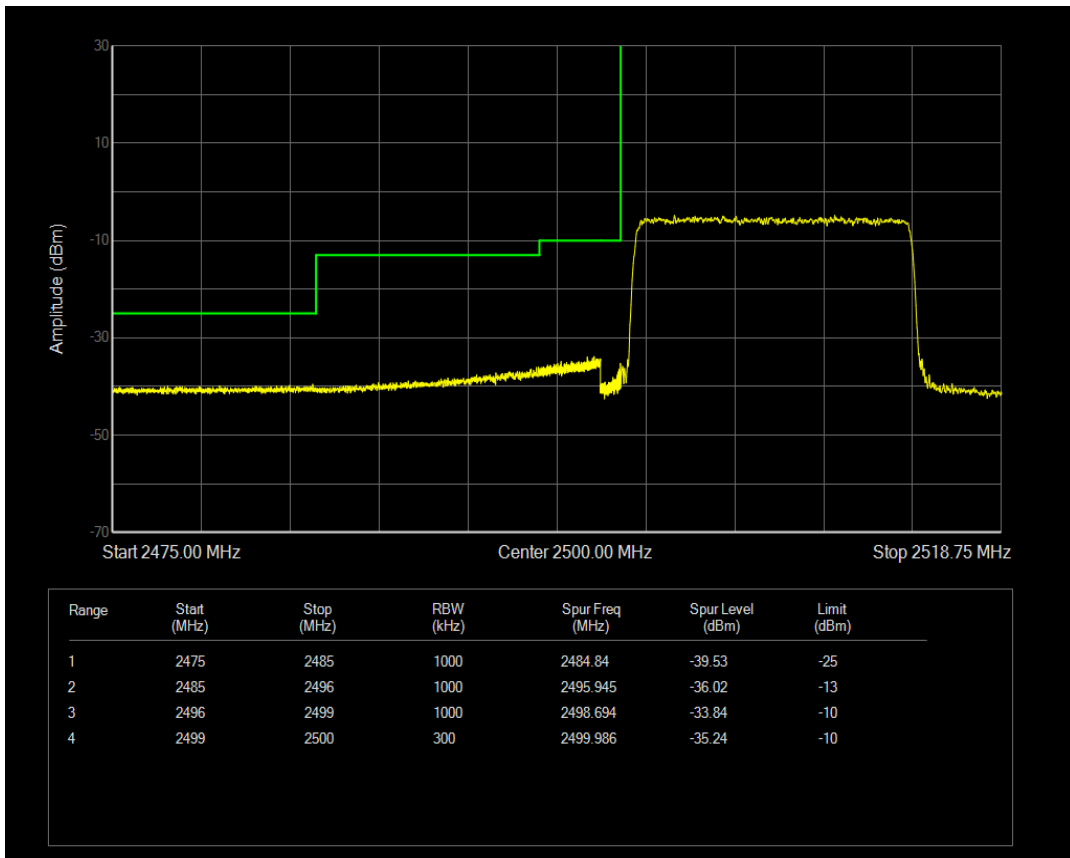

Band7 QAM16 BW=15MHz Channel=20825 RB Size=75 Position=#0

Band7 QPSK BW=15MHz Channel=21375 RB Size=1 Position=#0