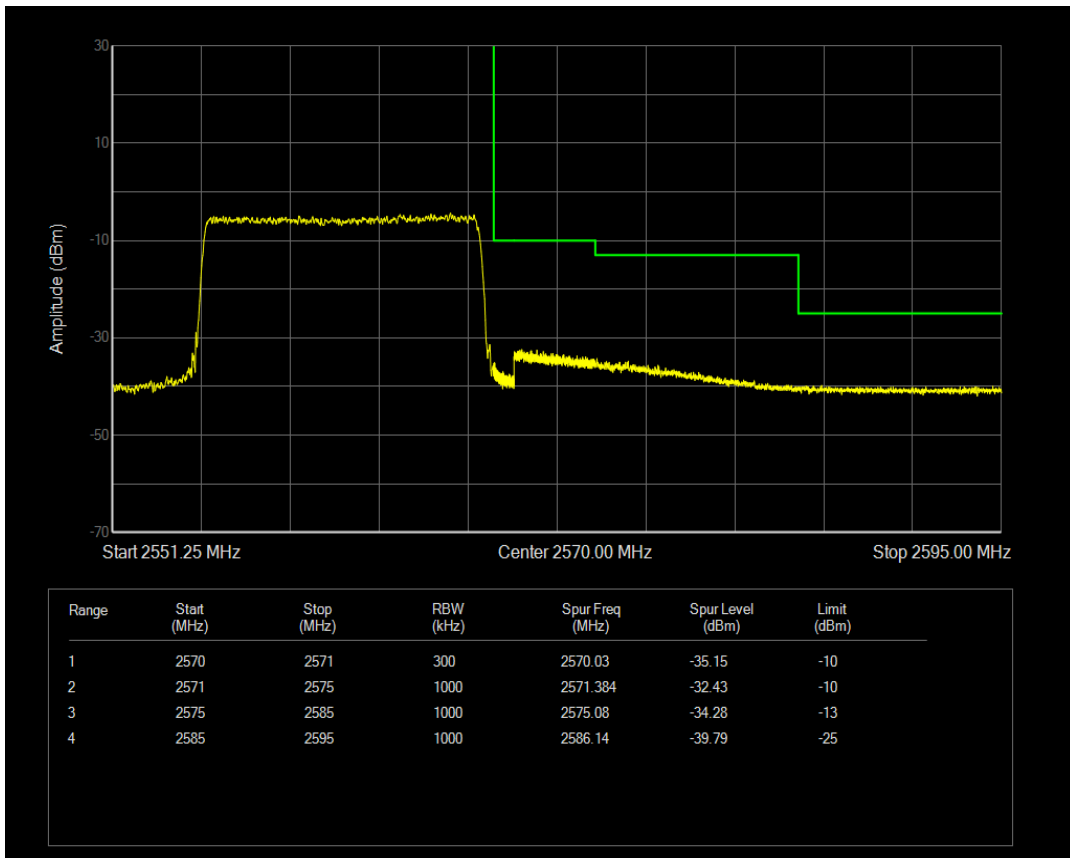

Band7 QPSK BW=15MHz Channel=21375 RB Size=1 Position=#Max

Band7 QPSK BW=15MHz Channel=21375 RB Size=75 Position=#0

Band7 QAM16 BW=15MHz Channel=21375 RB Size=1 Position=#0

Band7 QAM16 BW=15MHz Channel=21375 RB Size=1 Position=#Max

Band7 QAM16 BW=15MHz Channel=21375 RB Size=75 Position=#0

Band7 QPSK BW=20MHz Channel=20850 RB Size=1 Position=#0

Band7 QPSK BW=20MHz Channel=20850 RB Size=1 Position=#Max

Band7 QPSK BW=20MHz Channel=20850 RB Size=100 Position=#0