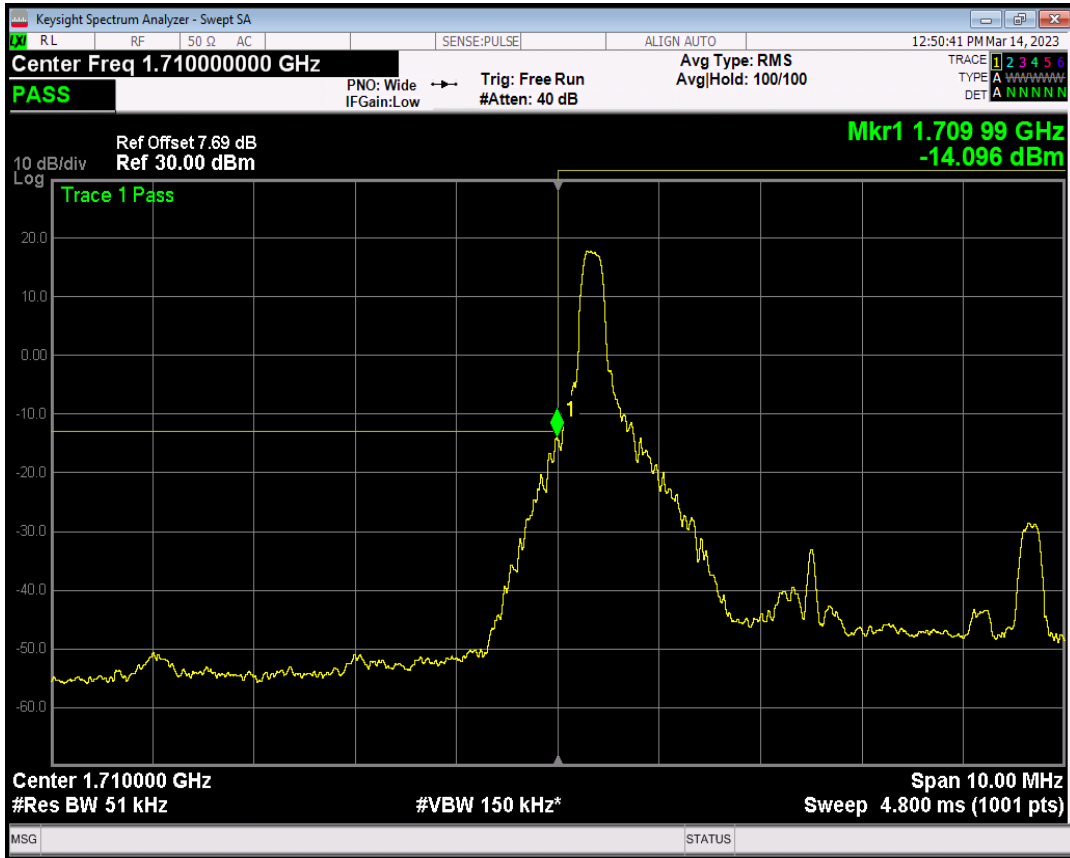

Band66 QPSK BW=5MHz Channel=131997 RB Size=1 Position=#0

Band66 QPSK BW=5MHz Channel=131997 RB Size=1 Position=#Max