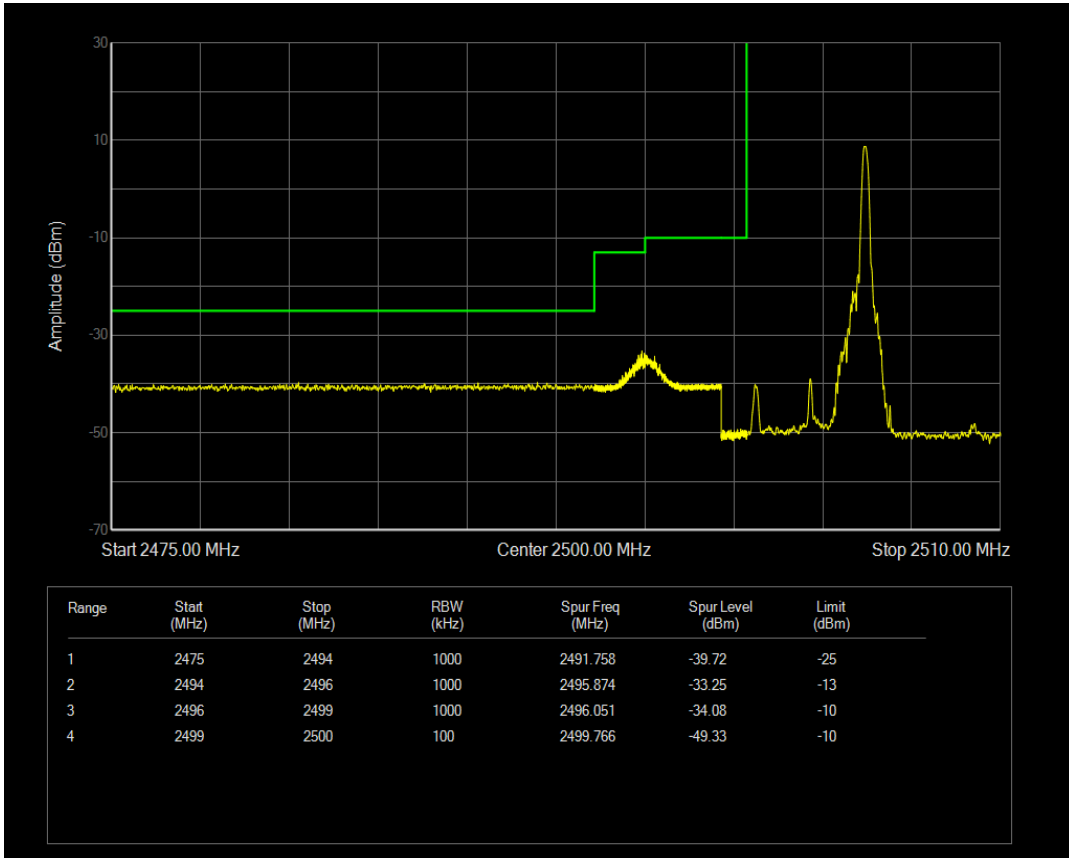

Band7 QAM16 BW=5MHz Channel=20775 RB Size=1 Position=#Max

Band7 QAM16 BW=5MHz Channel=20775 RB Size=25 Position=#0