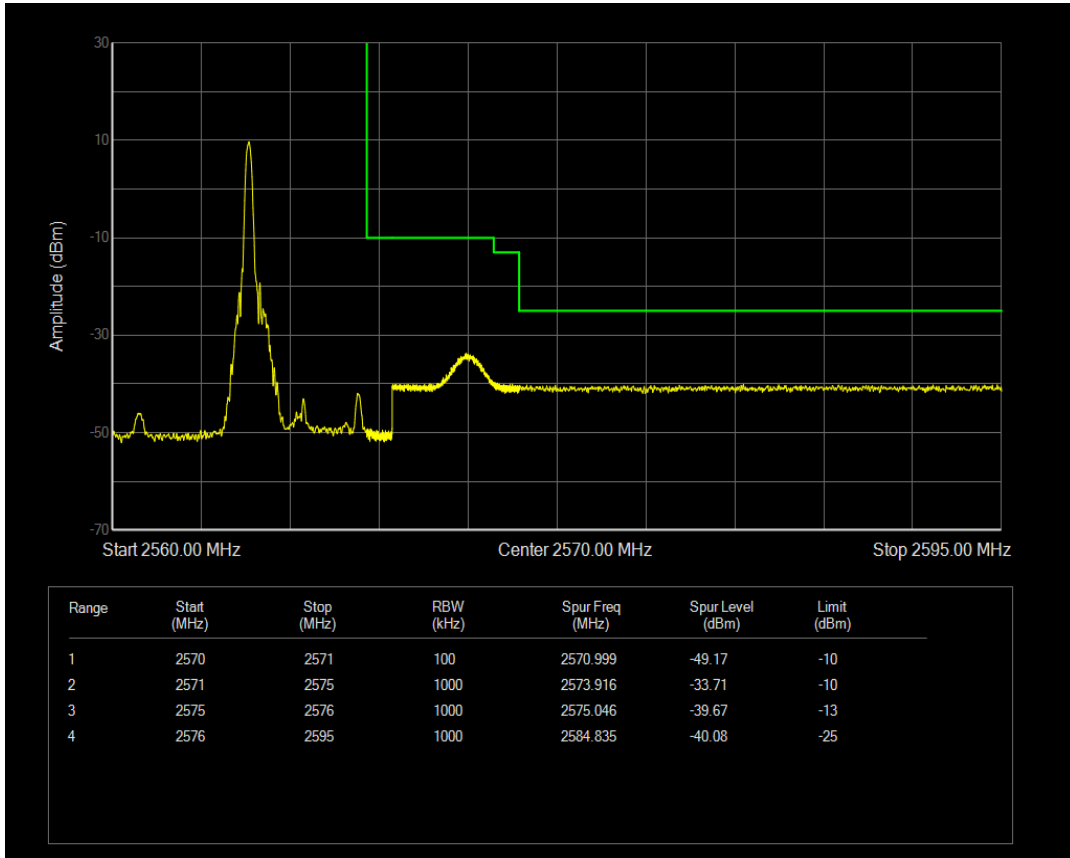

Band7 QAM16 BW=5MHz Channel=20775 RB Size=1 Position=#0

Band7 QAM16 BW=5MHz Channel=20775 RB Size=1 Position=#Max

Band7 QAM16 BW=5MHz Channel=20775 RB Size=25 Position=#0

Band7 QPSK BW=5MHz Channel=21425 RB Size=1 Position=#0