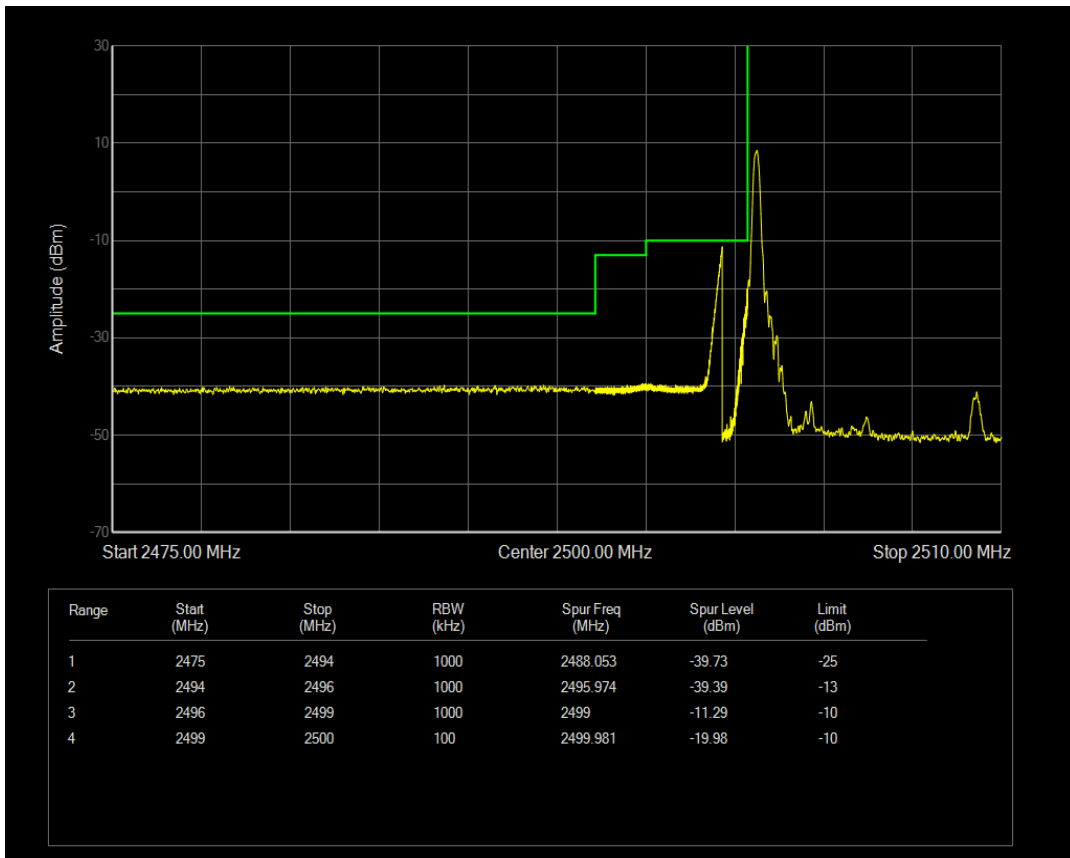

Band7 QAM16 BW=5MHz Channel=20775 RB Size=1 Position=#0

Band7 QAM16 BW=5MHz Channel=20775 RB Size=1 Position=#Max