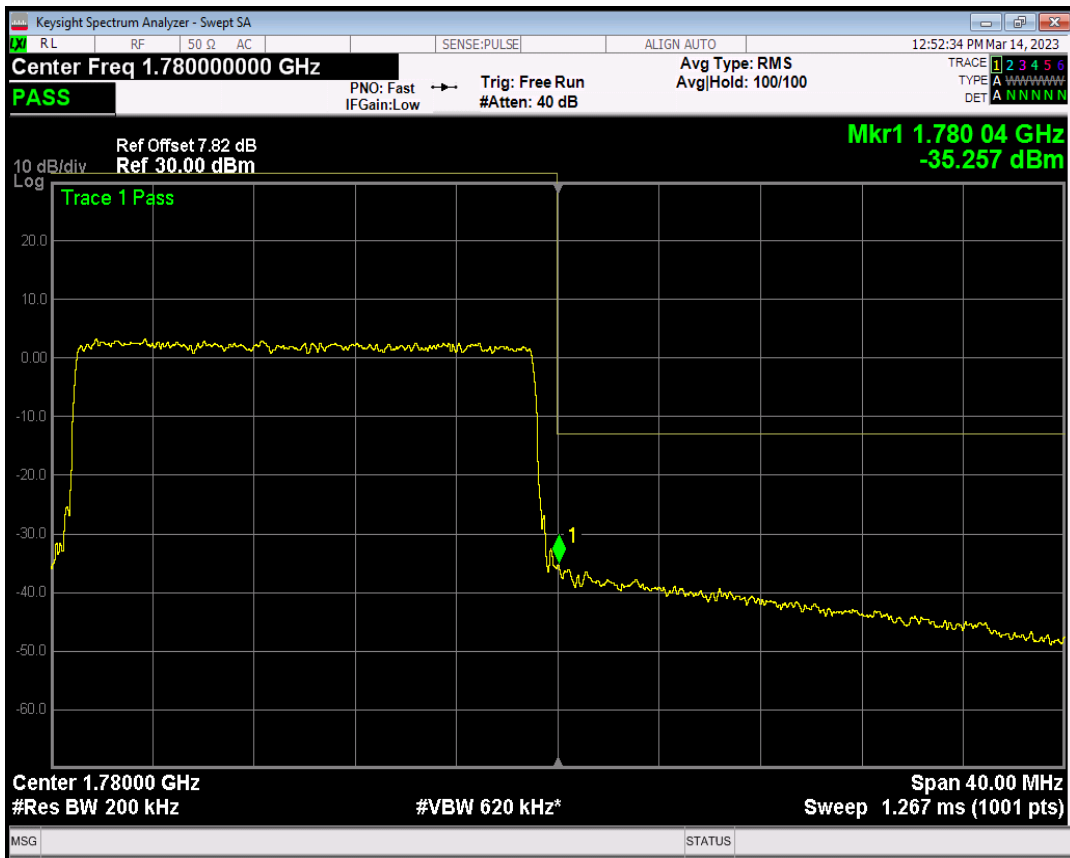

Band66 QAM16 BW=20MHz Channel=132572 RB Size=100 Position=#0

Band7 QPSK BW=5MHz Channel=20775 RB Size=1 Position=#0