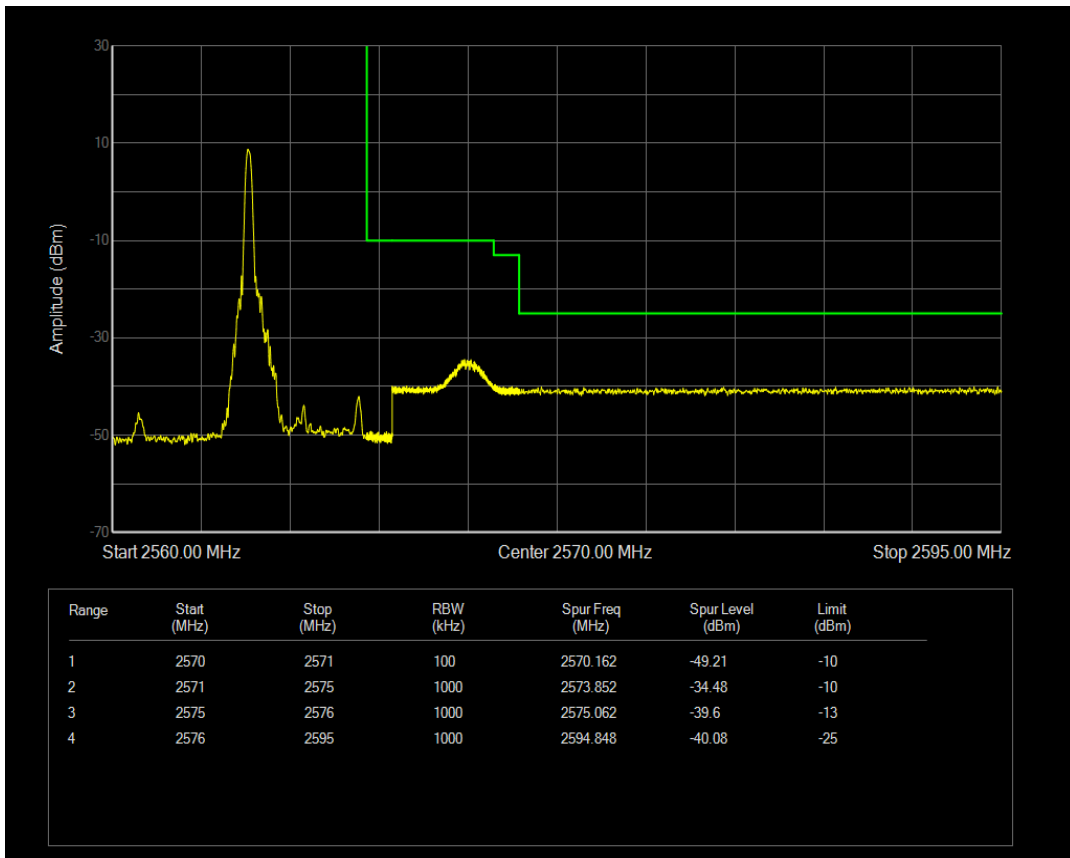

Band7 QAM16 BW=5MHz Channel=21425 RB Size=1 Position=#0

Band7 QAM16 BW=5MHz Channel=21425 RB Size=1 Position=#Max