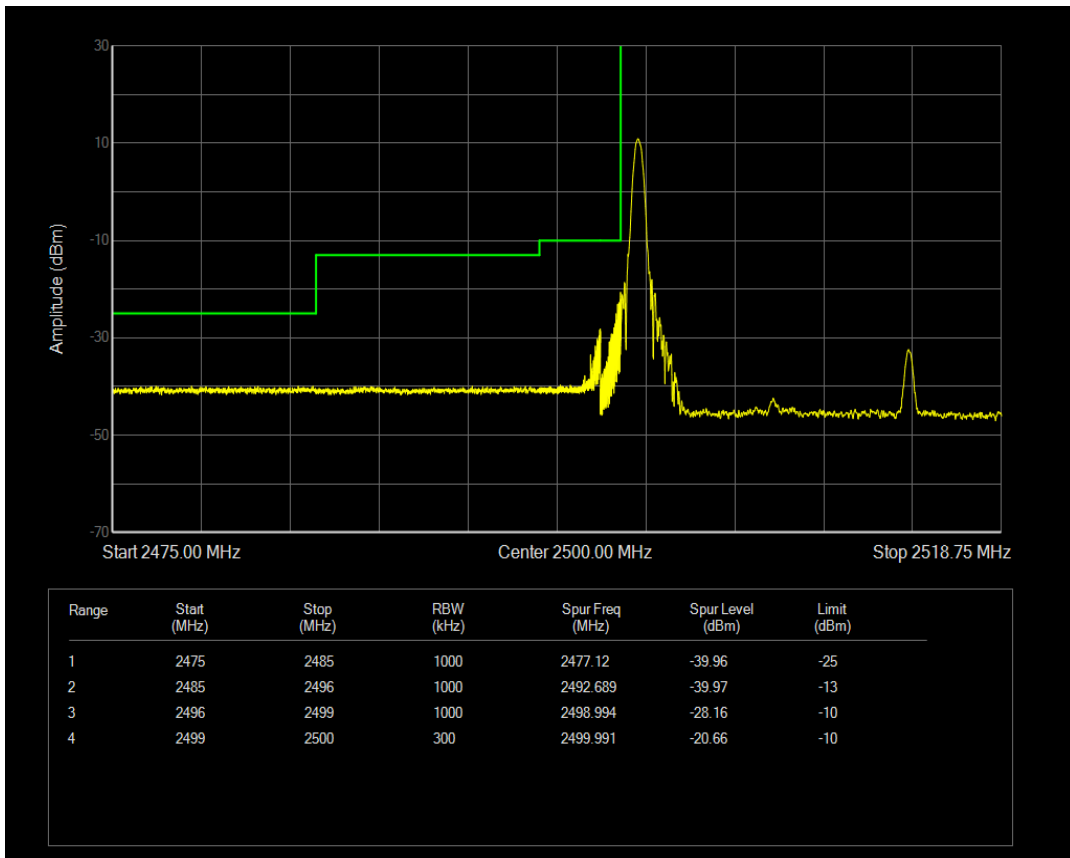

Band7 QAM16 BW=15MHz Channel=20825 RB Size=1 Position=#0

Band7 QAM16 BW=15MHz Channel=20825 RB Size=1 Position=#Max