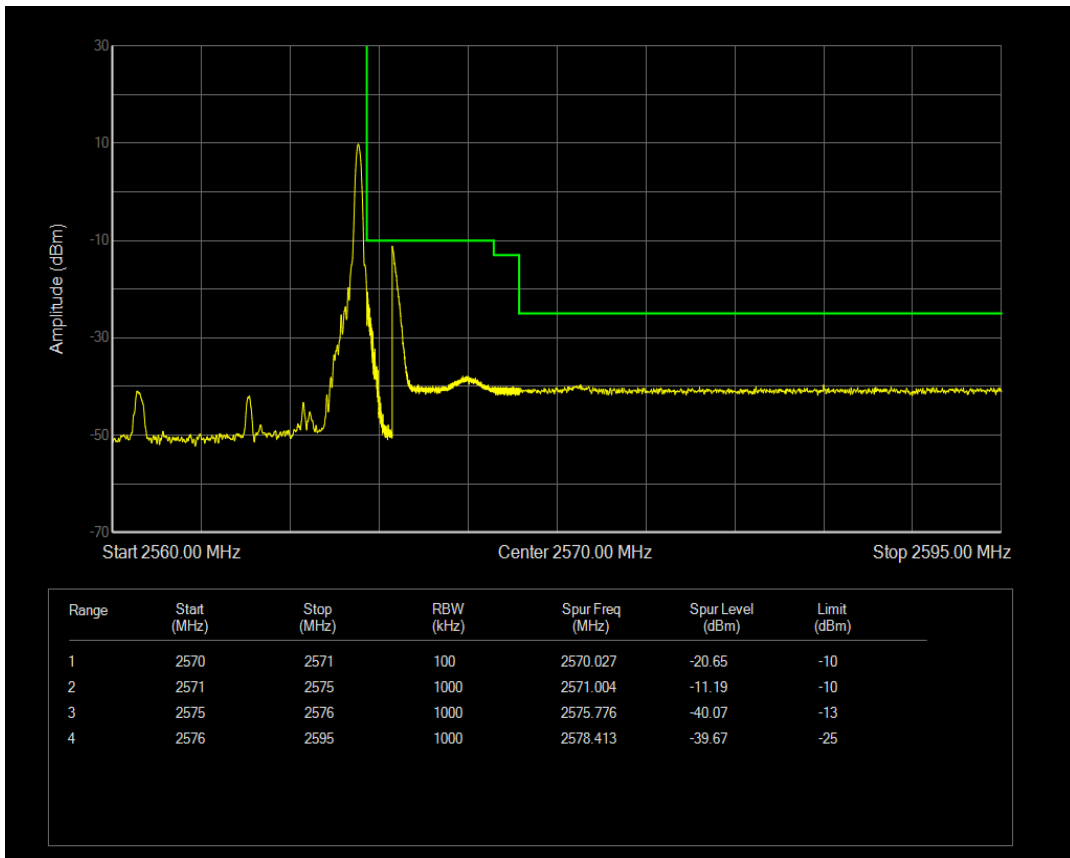

Band7 QPSK BW=5MHz Channel=21425 RB Size=1 Position=#Max

Band7 QPSK BW=5MHz Channel=21425 RB Size=25 Position=#0