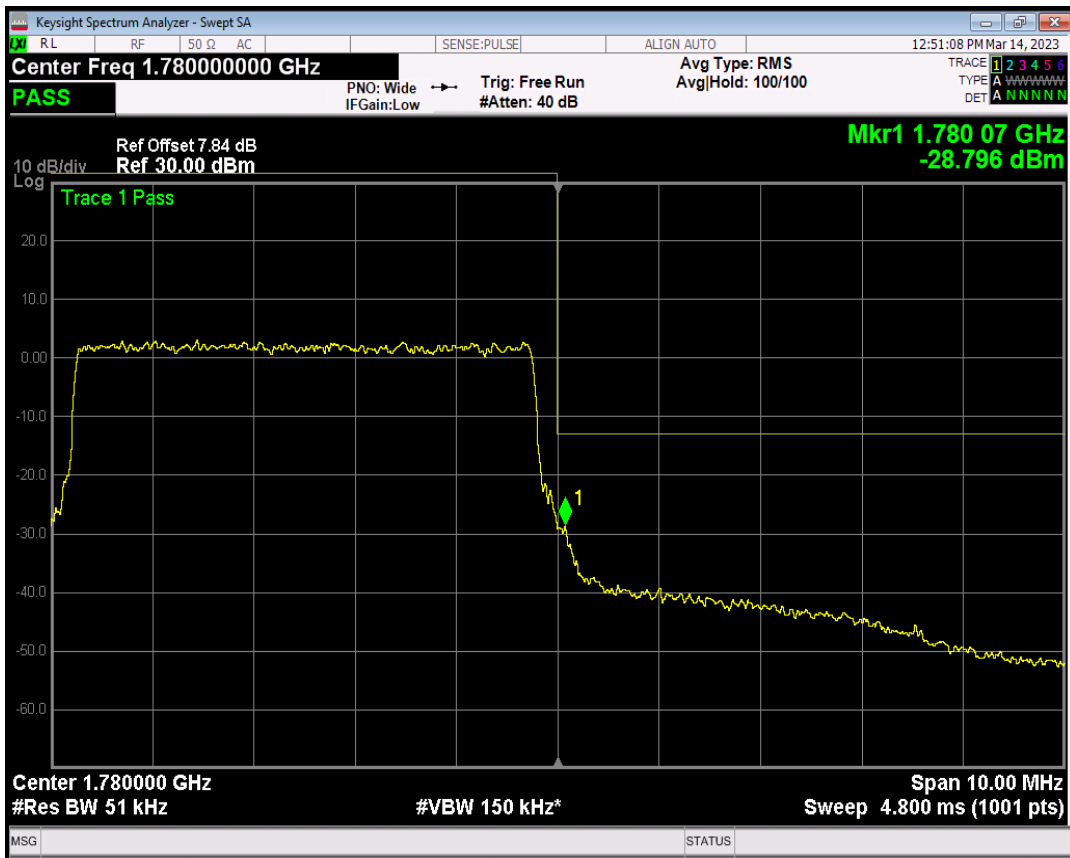

Band66 QAM16 BW=5MHz Channel=132647 RB Size=25 Position=#0

Band66 QPSK BW=10MHz Channel=132022 RB Size=1 Position=#0