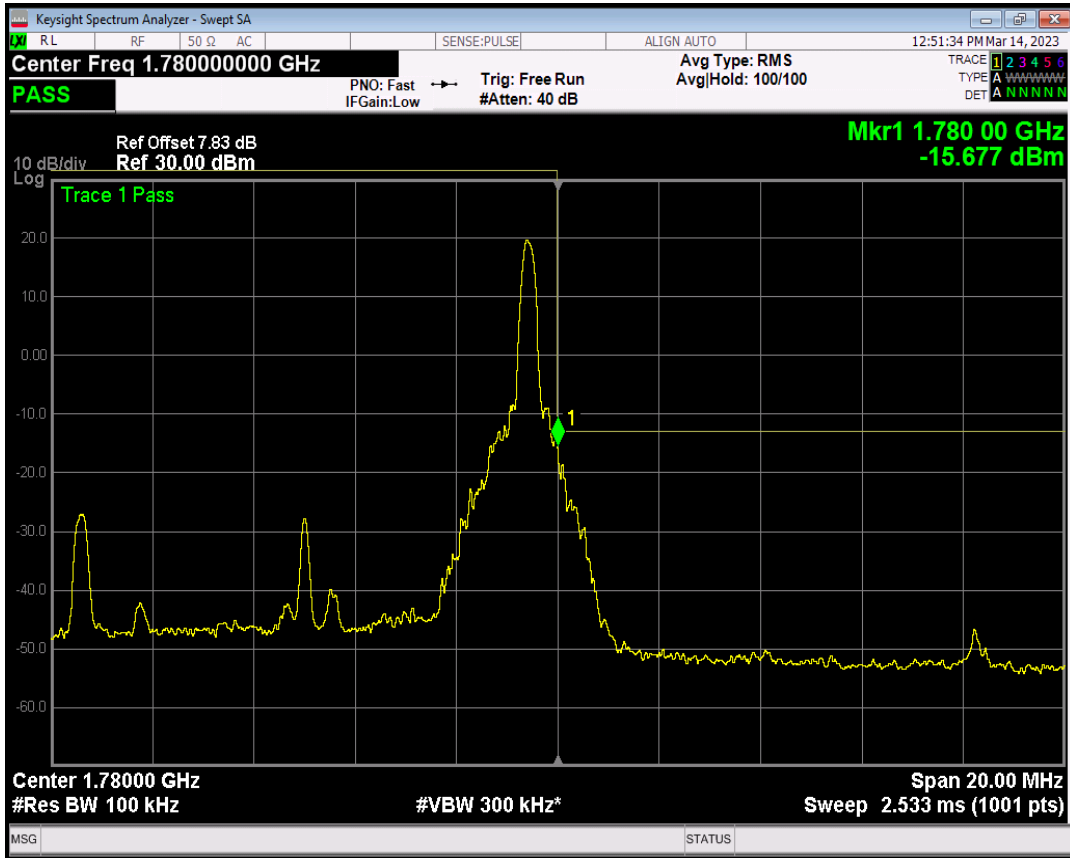

Band66 QPSK BW=10MHz Channel=132622 RB Size=1 Position=#Max

Band66 QPSK BW=10MHz Channel=132622 RB Size=50 Position=#0

Band66 QAM16 BW=10MHz Channel=132622 RB Size=1 Position=#0

Band66 QAM16 BW=10MHz Channel=132622 RB Size=1 Position=#Max