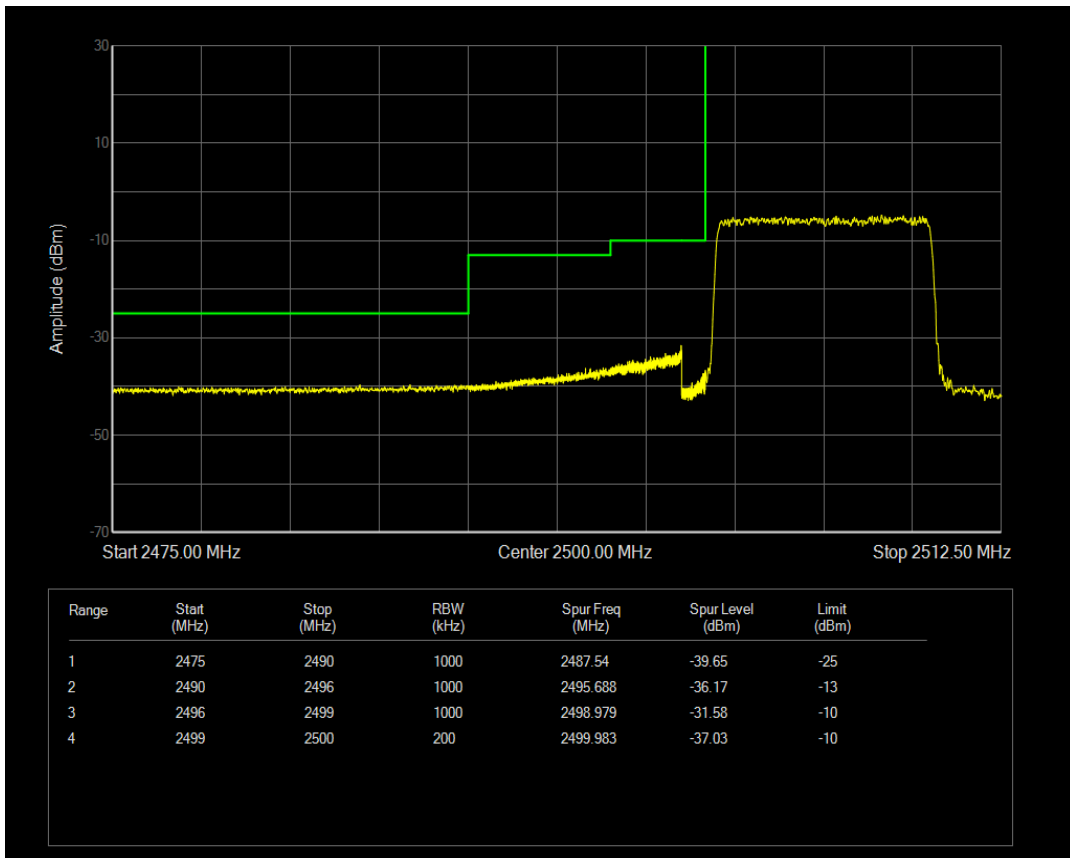

Band7 QAM16 BW=5MHz Channel=21425 RB Size=25 Position=#0

Band7 QPSK BW=10MHz Channel=20800 RB Size=1 Position=#0

Band7 QPSK BW=10MHz Channel=20800 RB Size=1 Position=#Max

Band7 QPSK BW=10MHz Channel=20800 RB Size=50 Position=#0

Band7 QAM16 BW=10MHz Channel=20800 RB Size=1 Position=#0

Band7 QAM16 BW=10MHz Channel=20800 RB Size=1 Position=#Max

Band7 QAM16 BW=10MHz Channel=20800 RB Size=50 Position=#0

Band7 QPSK BW=10MHz Channel=21400 RB Size=1 Position=#0