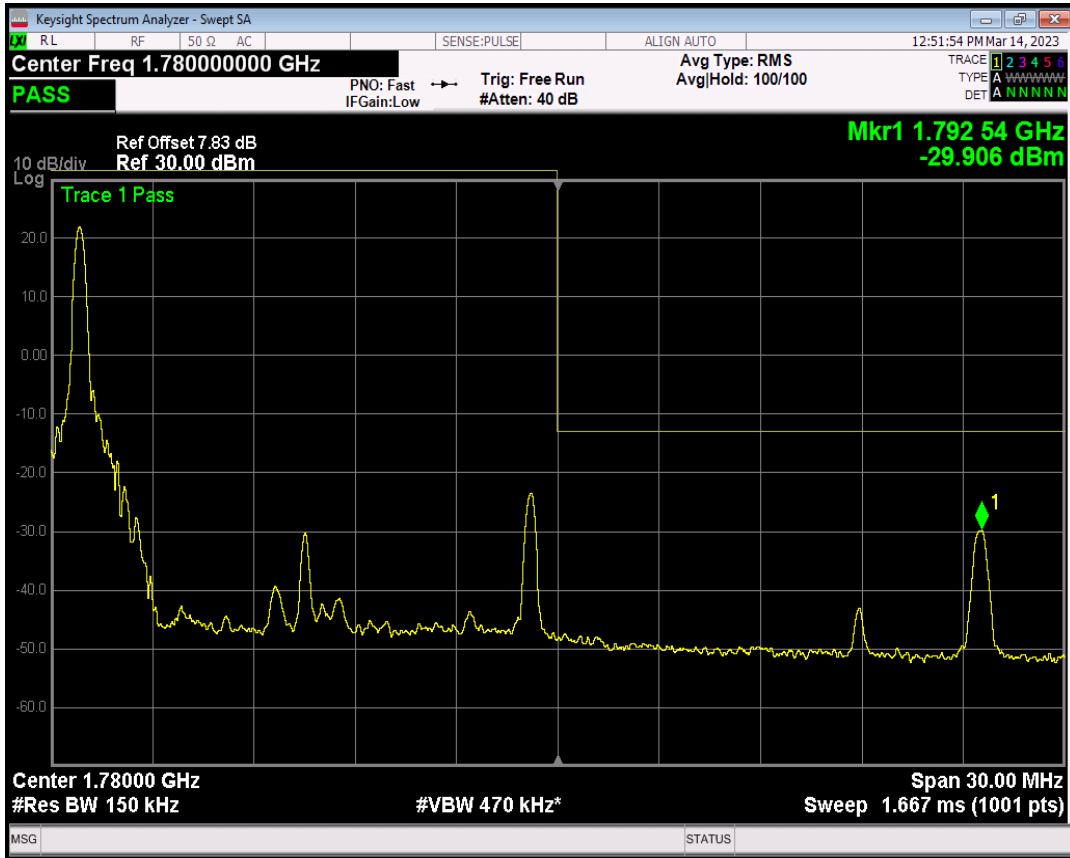

Band66 QAM16 BW=15MHz Channel=132047 RB Size=1 Position=#0

Band66 QAM16 BW=15MHz Channel=132047 RB Size=1 Position=#Max

Band66 QAM16 BW=15MHz Channel=132047 RB Size=75 Position=#0

Band66 QPSK BW=15MHz Channel=132597 RB Size=1 Position=#0