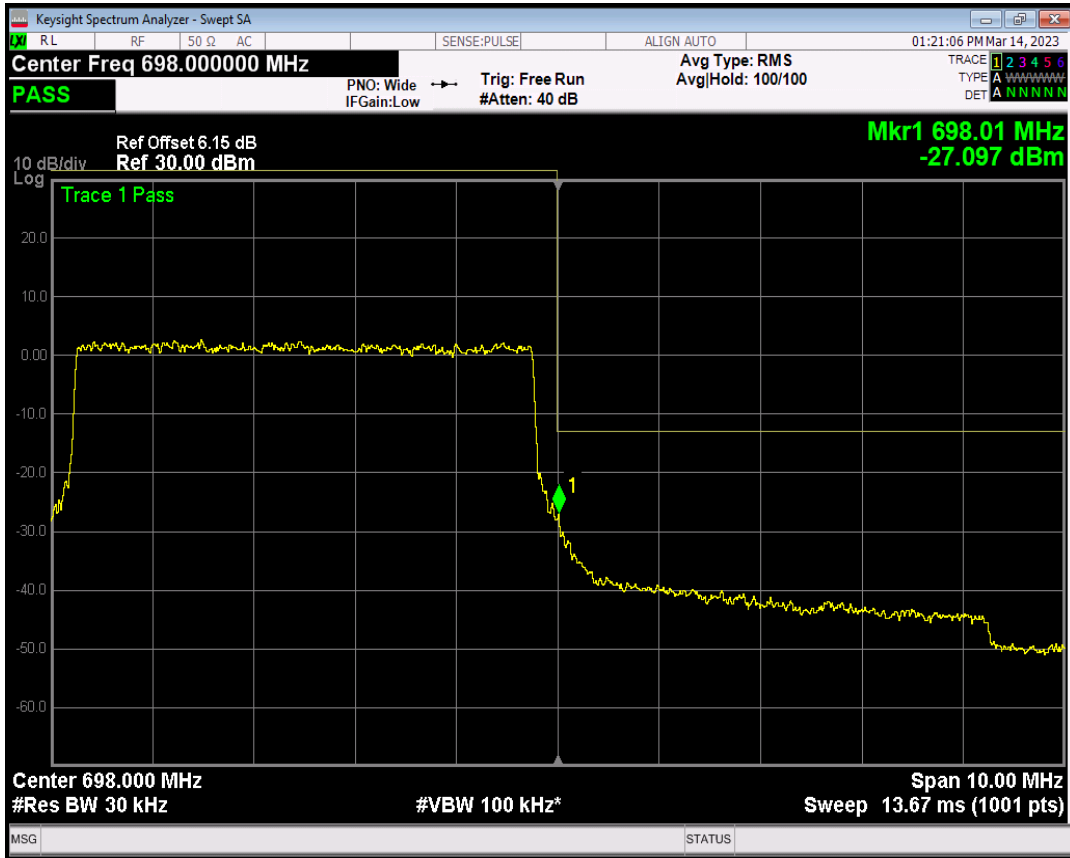

Band71 QPSK BW=5MHz Channel=133447 RB Size=25 Position=#0

Band71 QAM16 BW=5MHz Channel=133447 RB Size=1 Position=#0