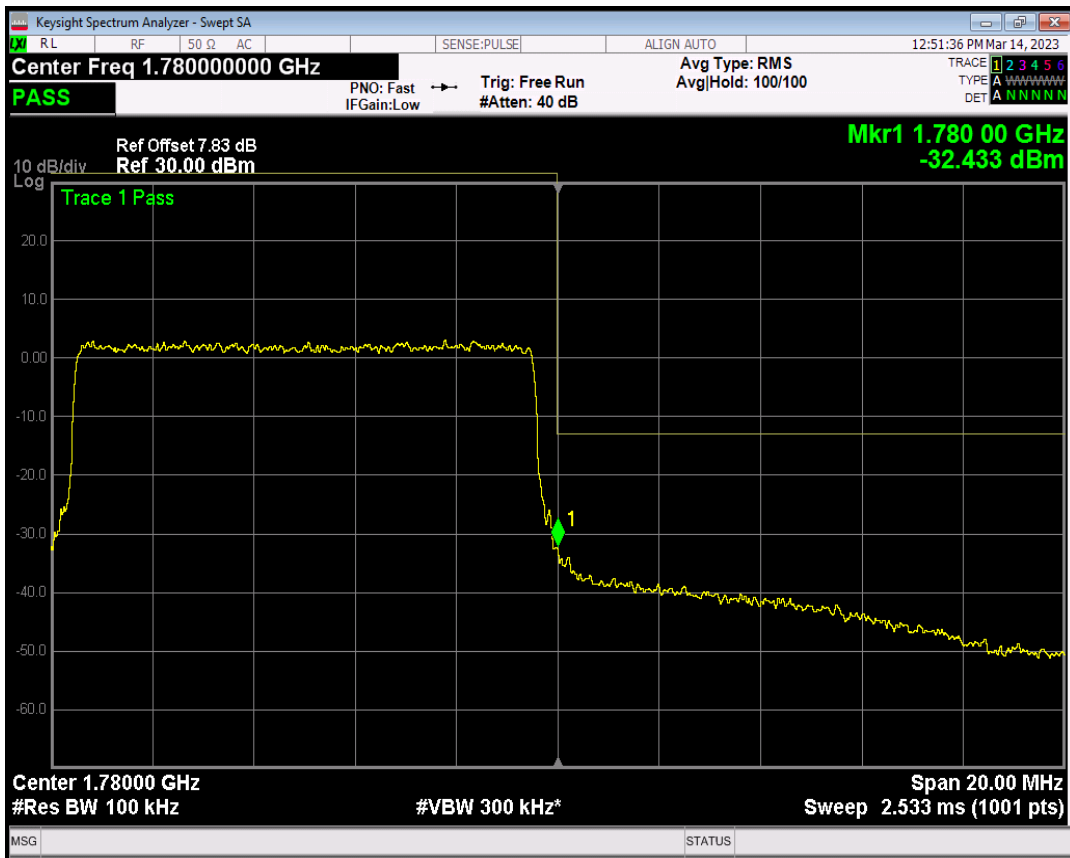

Band66 QAM16 BW=10MHz Channel=132622 RB Size=50 Position=#0

Band66 QPSK BW=15MHz Channel=132047 RB Size=1 Position=#0