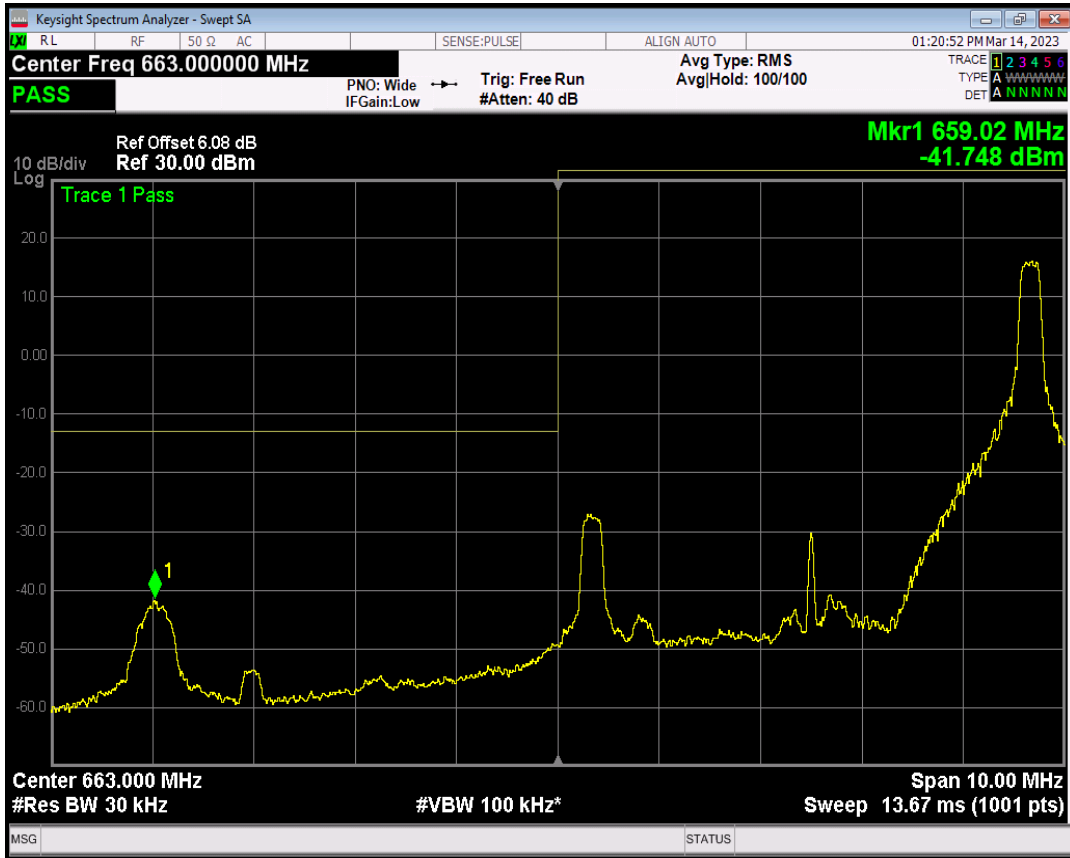

Band71 QAM16 BW=5MHz Channel=133147 RB Size=1 Position=#Max

Band71 QAM16 BW=5MHz Channel=133147 RB Size=25 Position=#0