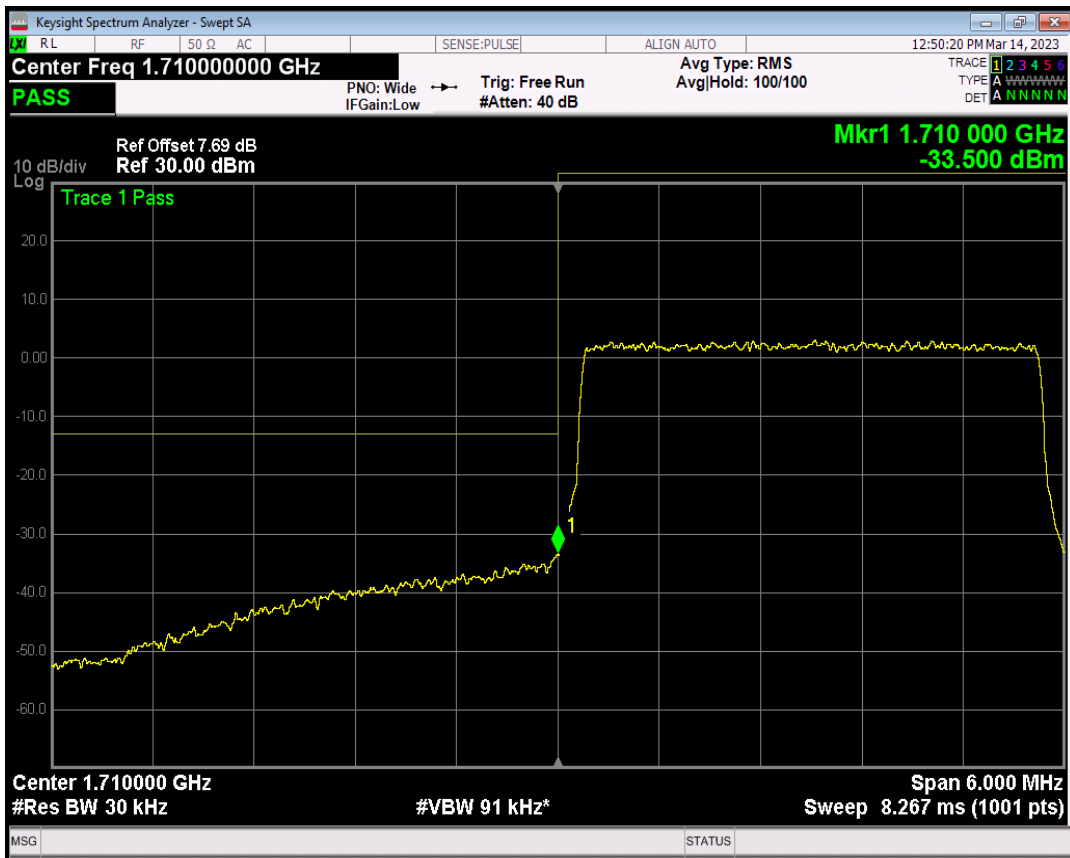

Band66 QAM16 BW=3MHz Channel=131987 RB Size=15 Position=#0

Band66 QPSK BW=3MHz Channel=132657 RB Size=1 Position=#0