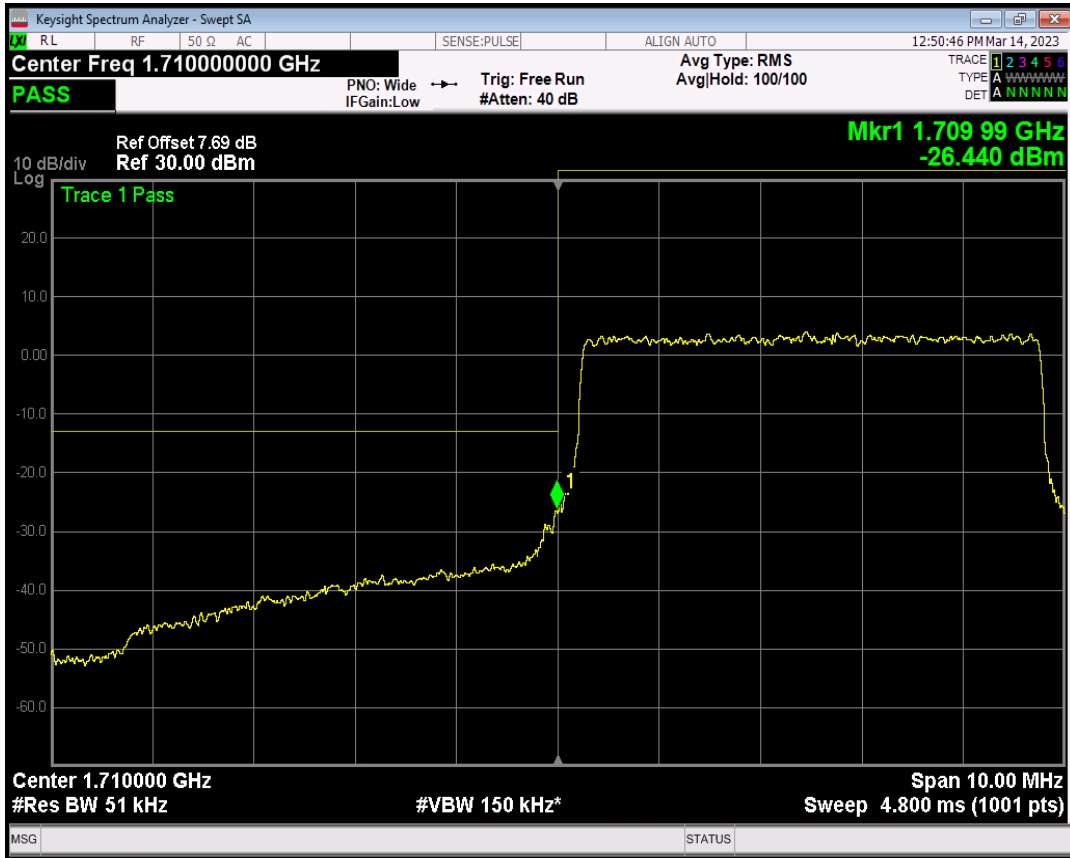

Band66 QAM16 BW=3MHz Channel=132657 RB Size=15 Position=#0

Band66 QPSK BW=5MHz Channel=131997 RB Size=1 Position=#0

Band66 QPSK BW=5MHz Channel=131997 RB Size=1 Position=#Max

Band66 QPSK BW=5MHz Channel=131997 RB Size=25 Position=#0