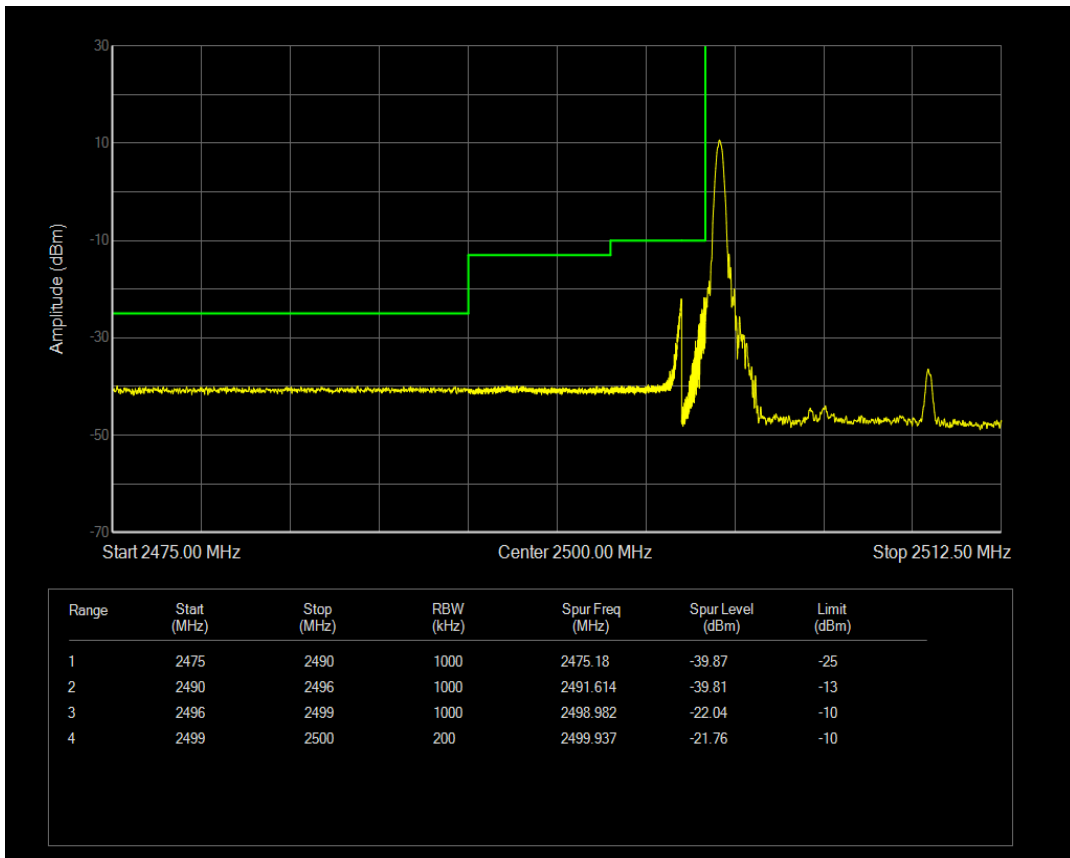

Band7 QAM16 BW=5MHz Channel=21425 RB Size=25 Position=#0

Band7 QPSK BW=10MHz Channel=20800 RB Size=1 Position=#0

Band7 QPSK BW=10MHz Channel=20800 RB Size=1 Position=#Max

Band7 QPSK BW=10MHz Channel=20800 RB Size=50 Position=#0

Band7 QAM16 BW=10MHz Channel=20800 RB Size=1 Position=#0

Band7 QAM16 BW=10MHz Channel=20800 RB Size=1 Position=#Max

Band7 QAM16 BW=10MHz Channel=20800 RB Size=50 Position=#0

Band7 QPSK BW=10MHz Channel=21400 RB Size=1 Position=#0