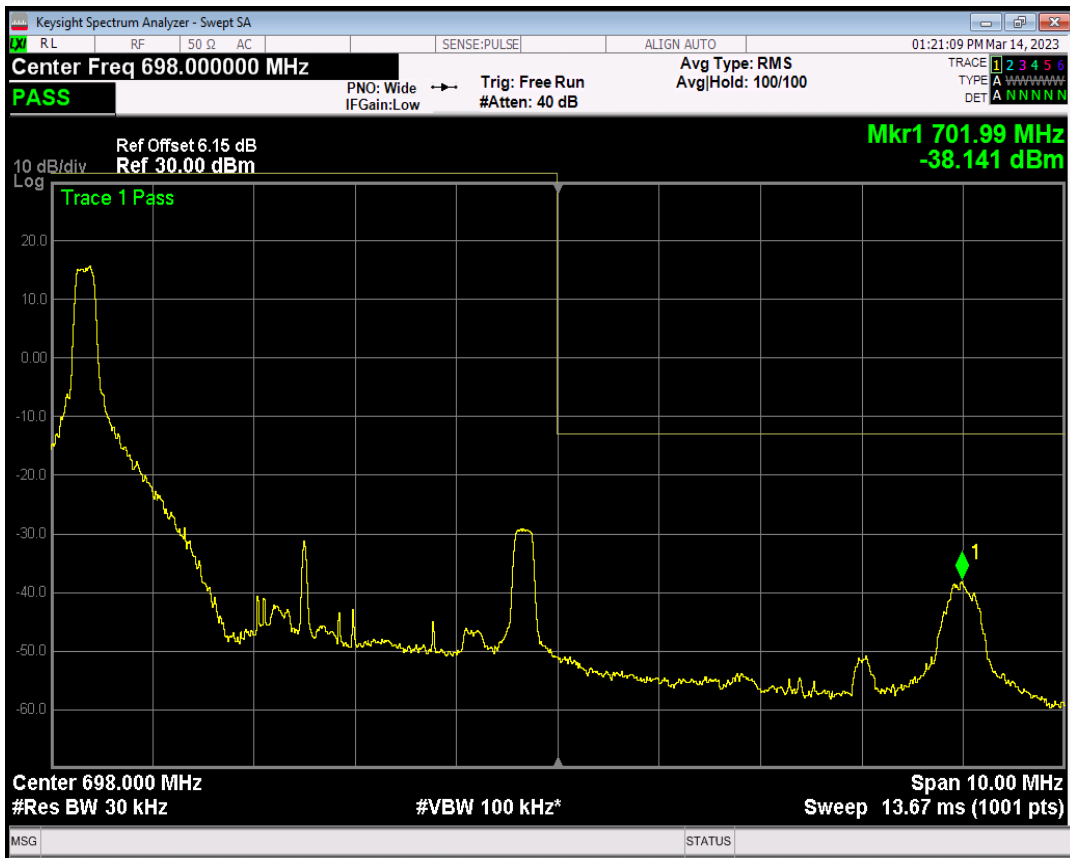

Band71 QAM16 BW=5MHz Channel=133447 RB Size=1 Position=#0

Band71 QAM16 BW=5MHz Channel=133447 RB Size=1 Position=#Max