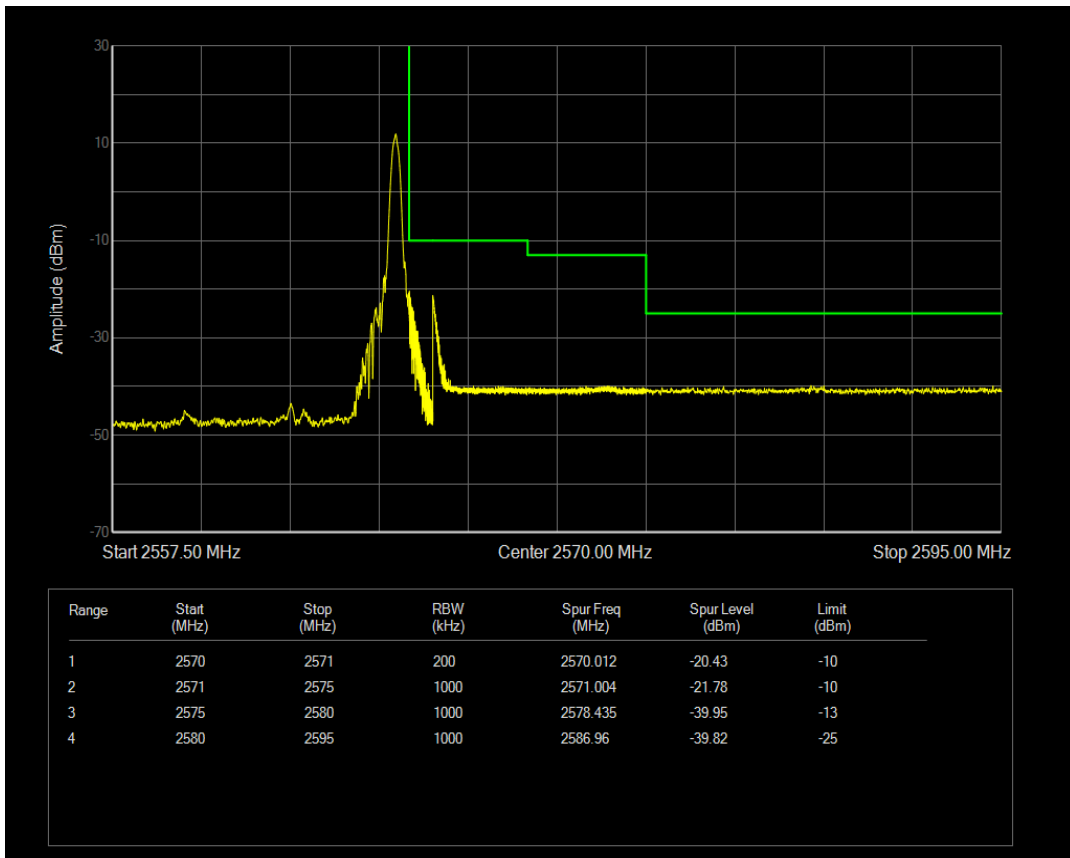

Band7 QPSK BW=10MHz Channel=21400 RB Size=1 Position=#Max

Band7 QPSK BW=10MHz Channel=21400 RB Size=50 Position=#0