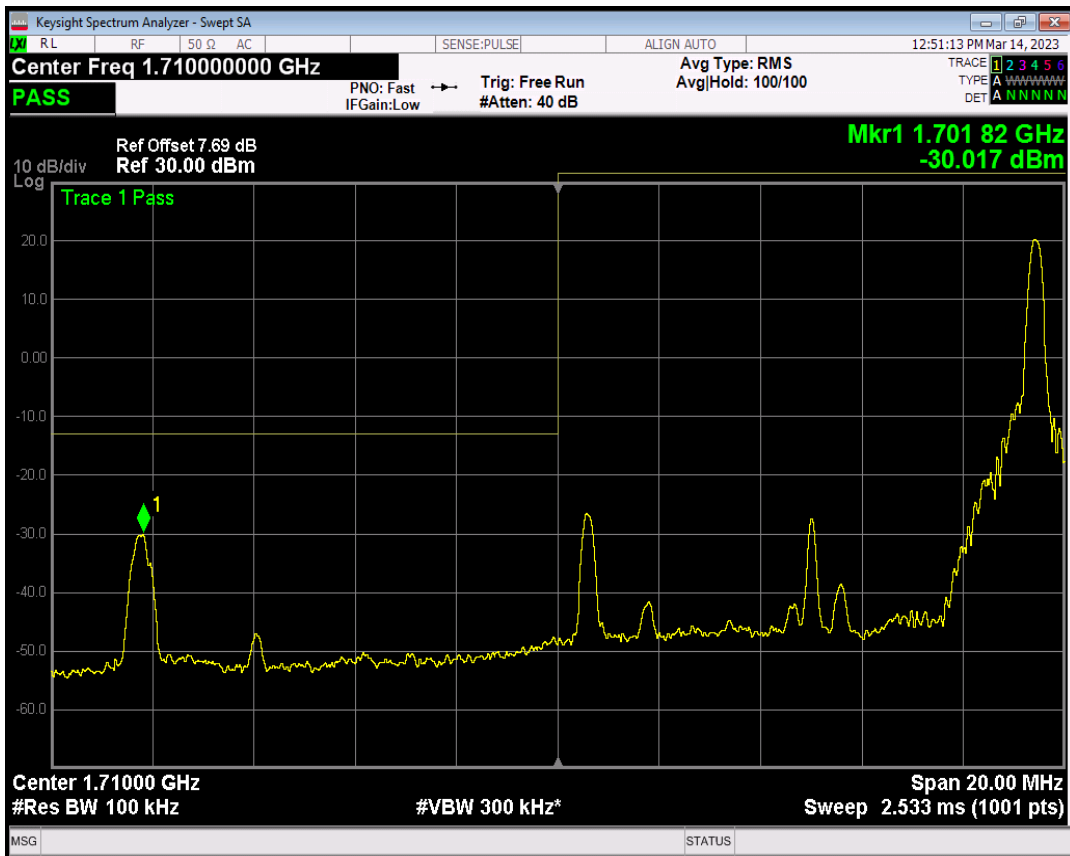

Band66 QPSK BW=10MHz Channel=132022 RB Size=1 Position=#Max

Band66 QPSK BW=10MHz Channel=132022 RB Size=50 Position=#0