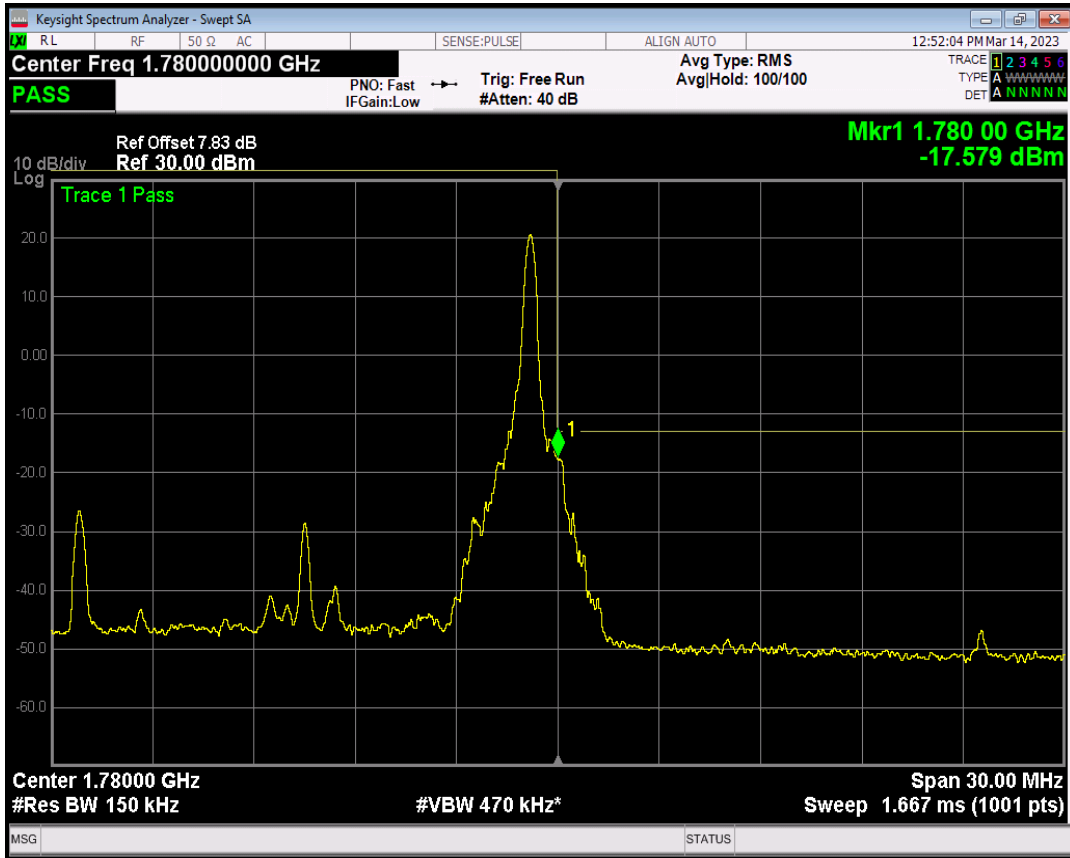

Band66 QPSK BW=15MHz Channel=132597 RB Size=1 Position=#Max

Band66 QPSK BW=15MHz Channel=132597 RB Size=75 Position=#0

Band66 QAM16 BW=15MHz Channel=132597 RB Size=1 Position=#0

Band66 QAM16 BW=15MHz Channel=132597 RB Size=1 Position=#Max