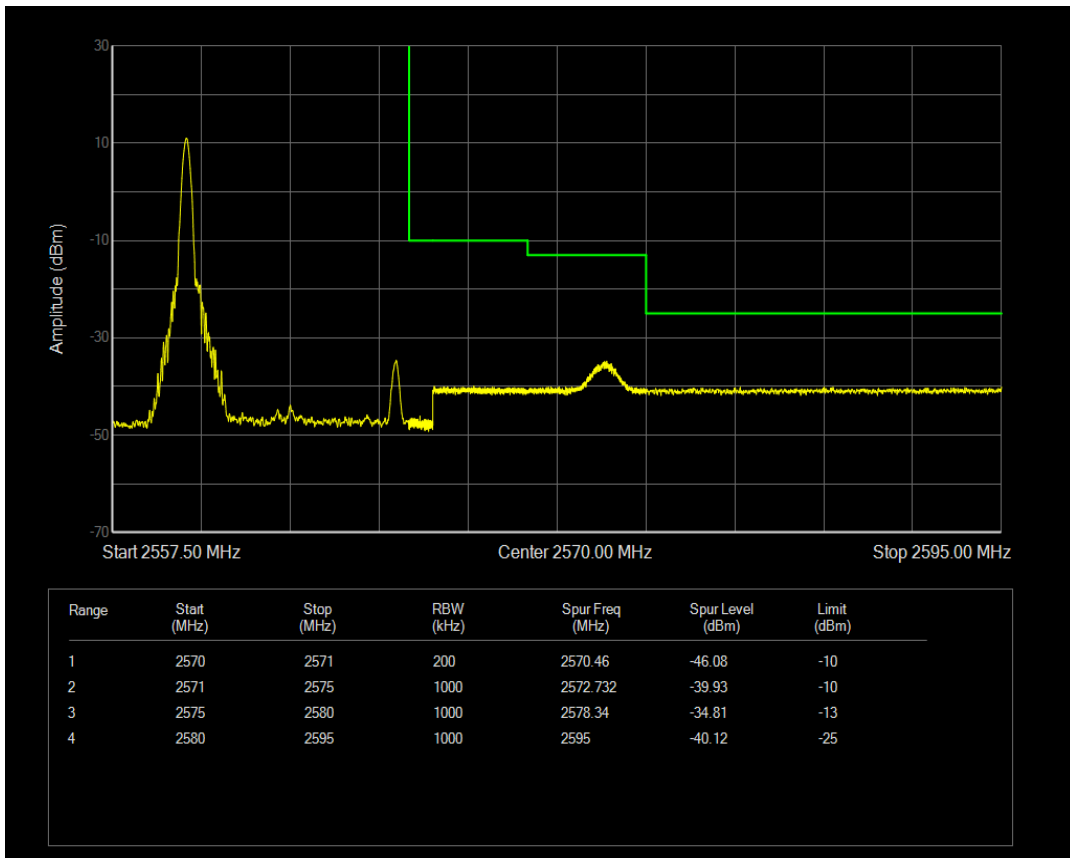

Band7 QAM16 BW=10MHz Channel=20800 RB Size=1 Position=#0

Band7 QAM16 BW=10MHz Channel=20800 RB Size=1 Position=#Max

Band7 QAM16 BW=10MHz Channel=20800 RB Size=50 Position=#0

Band7 QPSK BW=10MHz Channel=21400 RB Size=1 Position=#0

Band7 QPSK BW=10MHz Channel=21400 RB Size=1 Position=#Max

Band7 QPSK BW=10MHz Channel=21400 RB Size=50 Position=#0

Band7 QAM16 BW=10MHz Channel=21400 RB Size=1 Position=#0

Band7 QAM16 BW=10MHz Channel=21400 RB Size=1 Position=#Max