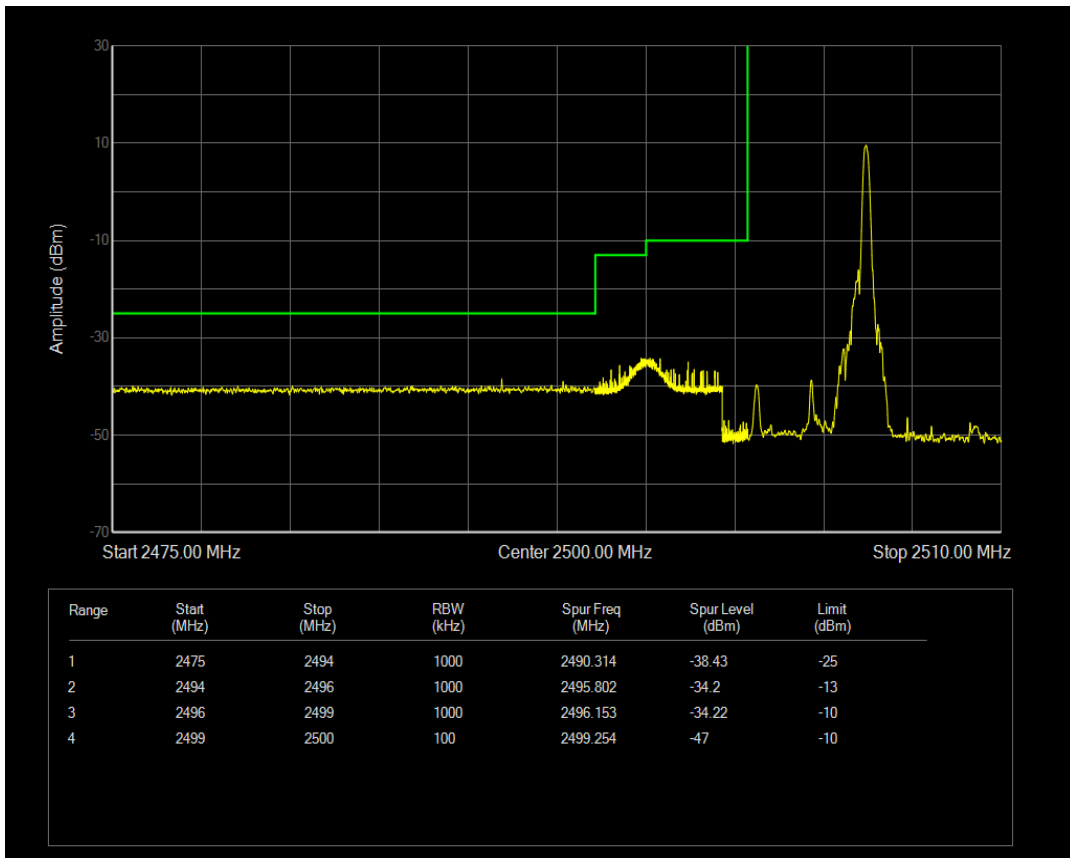

Band7 QPSK BW=5MHz Channel=20775 RB Size=1 Position=#Max

Band7 QPSK BW=5MHz Channel=20775 RB Size=25 Position=#0