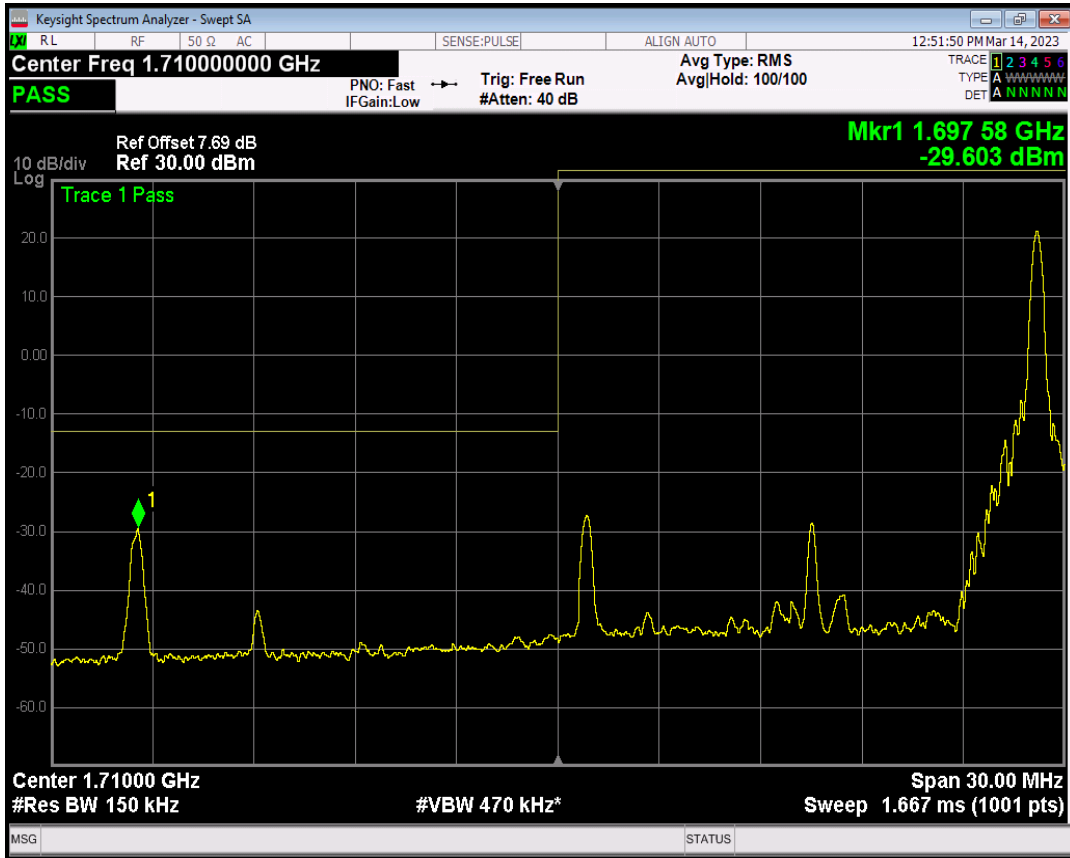

Band66 QAM16 BW=15MHz Channel=132047 RB Size=1 Position=#Max

Band66 QAM16 BW=15MHz Channel=132047 RB Size=75 Position=#0