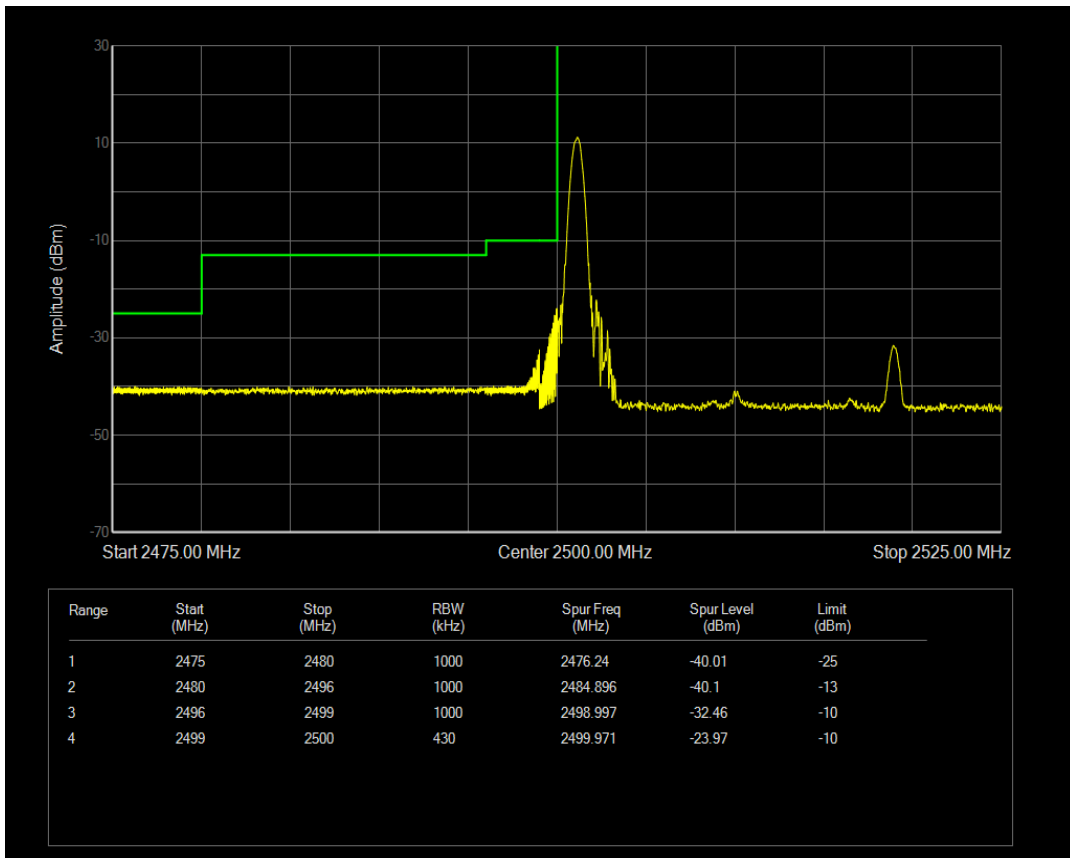

Band7 QAM16 BW=15MHz Channel=21375 RB Size=75 Position=#0

Band7 QPSK BW=20MHz Channel=20850 RB Size=1 Position=#0

Band7 QPSK BW=20MHz Channel=20850 RB Size=1 Position=#Max

Band7 QPSK BW=20MHz Channel=20850 RB Size=100 Position=#0

Band7 QAM16 BW=20MHz Channel=20850 RB Size=1 Position=#0

Band7 QAM16 BW=20MHz Channel=20850 RB Size=1 Position=#Max

Band7 QAM16 BW=20MHz Channel=20850 RB Size=100 Position=#0

Band7 QPSK BW=20MHz Channel=21350 RB Size=1 Position=#0