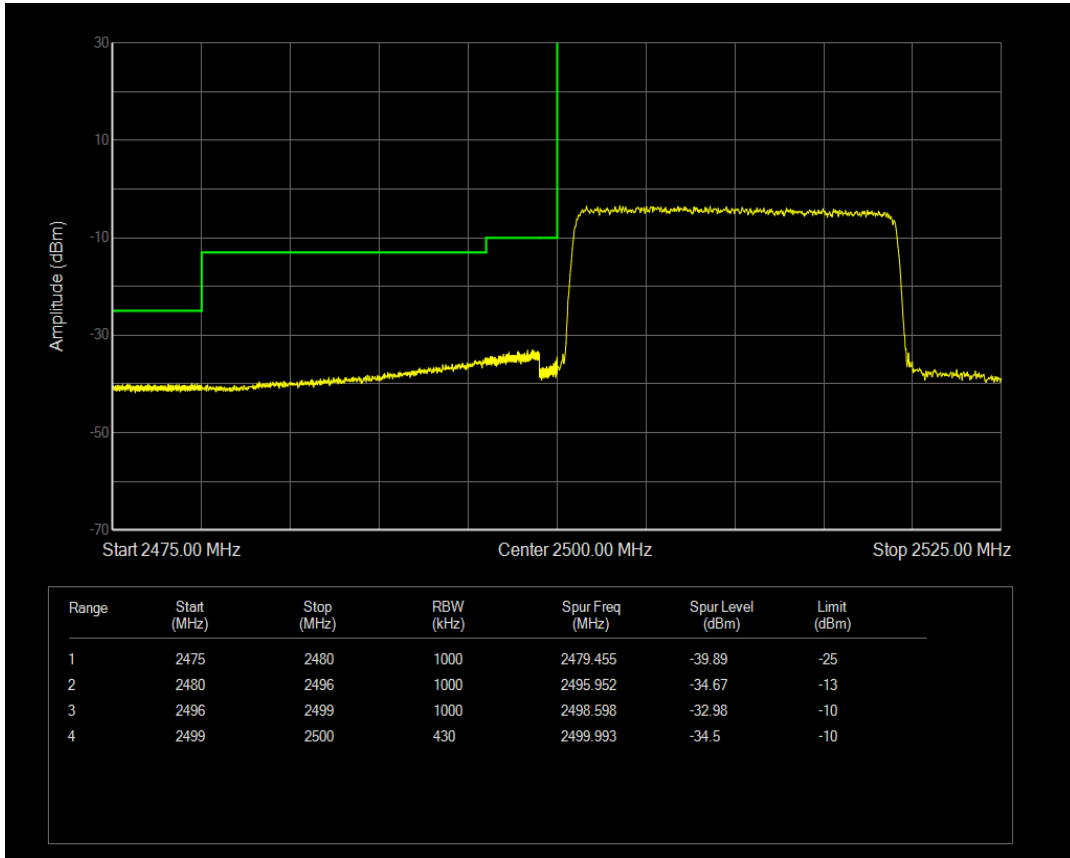

Band7 QAM16 BW=15MHz Channel=21375 RB Size=75 Position=#0

Band7 QPSK BW=20MHz Channel=20850 RB Size=1 Position=#0

Band7 QPSK BW=20MHz Channel=20850 RB Size=1 Position=#Max

Band7 QPSK BW=20MHz Channel=20850 RB Size=100 Position=#0

Band7 QAM16 BW=20MHz Channel=20850 RB Size=1 Position=#0

Band7 QAM16 BW=20MHz Channel=20850 RB Size=1 Position=#Max

Band7 QAM16 BW=20MHz Channel=20850 RB Size=100 Position=#0

Band7 QPSK BW=20MHz Channel=21350 RB Size=1 Position=#0