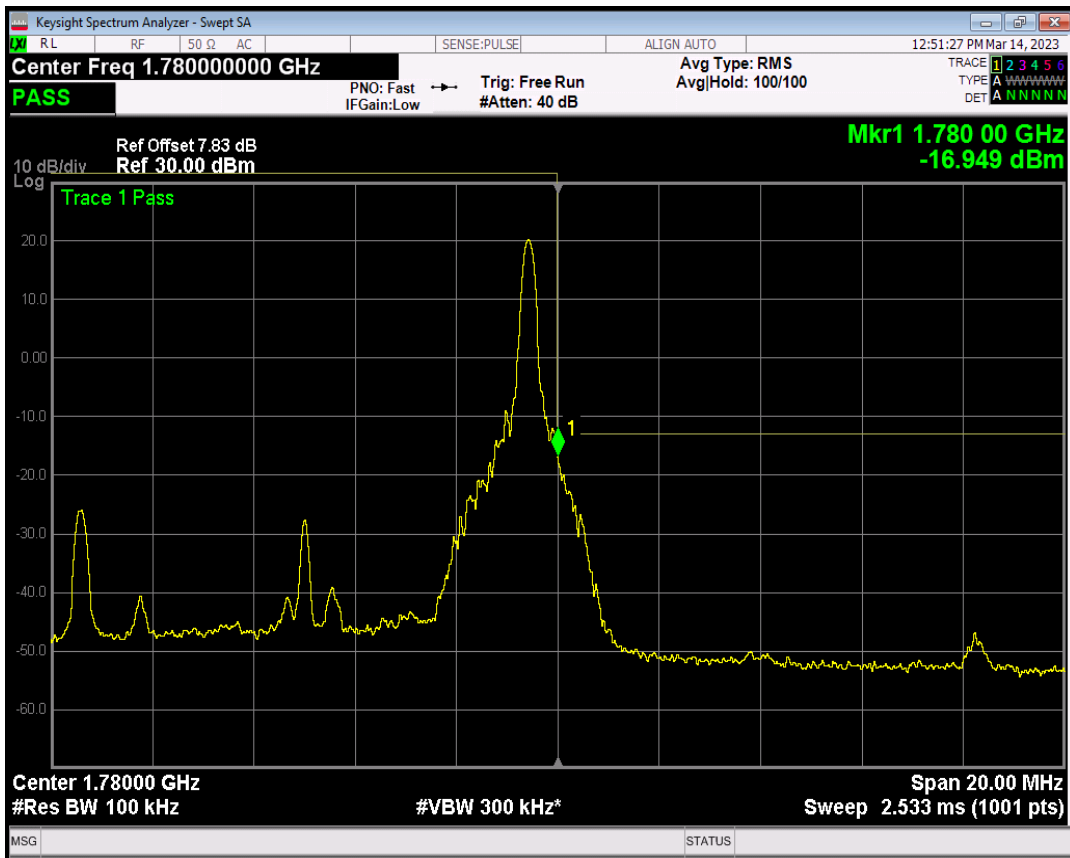

Band66 QPSK BW=10MHz Channel=132622 RB Size=1 Position=#Max

Band66 QPSK BW=10MHz Channel=132622 RB Size=50 Position=#0