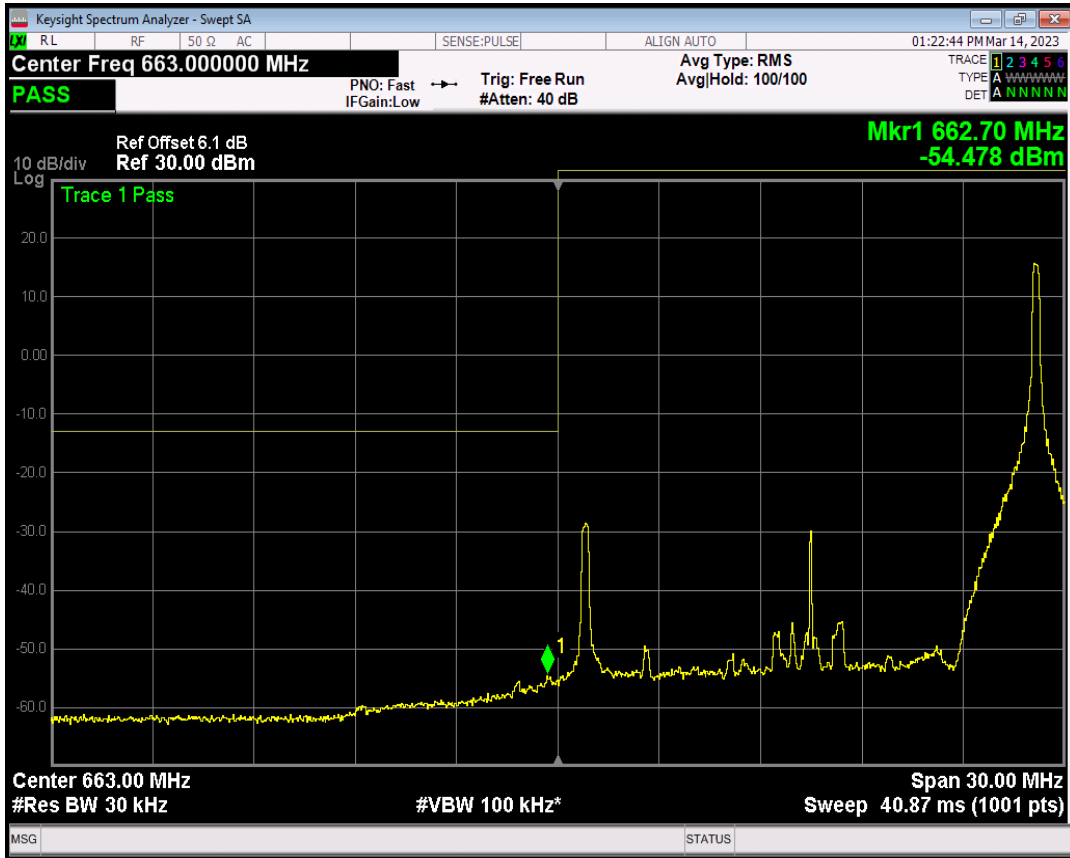

Band71 QAM16 BW=15MHz Channel=133197 RB Size=1 Position=#Max

Band71 QAM16 BW=15MHz Channel=133197 RB Size=75 Position=#0