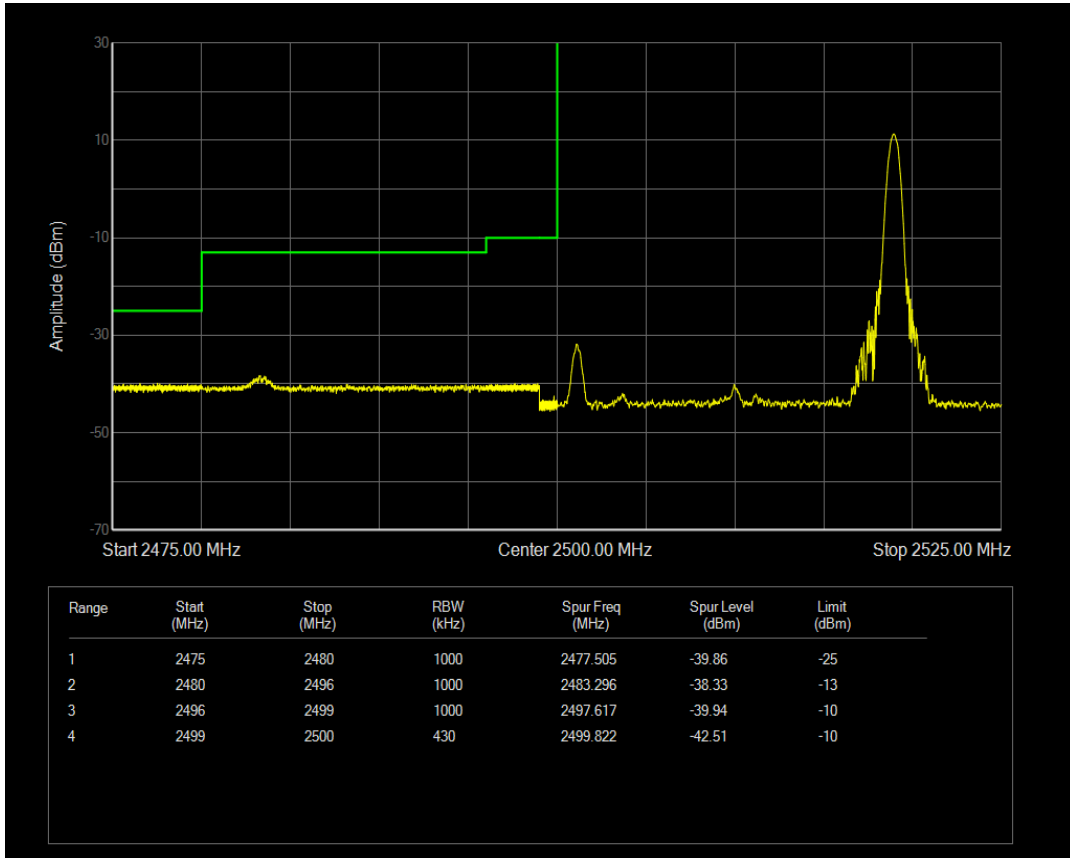

Band7 QAM16 BW=15MHz Channel=21375 RB Size=75 Position=#0

Band7 QPSK BW=20MHz Channel=20850 RB Size=1 Position=#0

Band7 QPSK BW=20MHz Channel=20850 RB Size=1 Position=#Max

Band7 QPSK BW=20MHz Channel=20850 RB Size=100 Position=#0

Band7 QAM16 BW=20MHz Channel=20850 RB Size=1 Position=#0

Band7 QAM16 BW=20MHz Channel=20850 RB Size=1 Position=#Max

Band7 QAM16 BW=20MHz Channel=20850 RB Size=100 Position=#0

Band7 QPSK BW=20MHz Channel=21350 RB Size=1 Position=#0