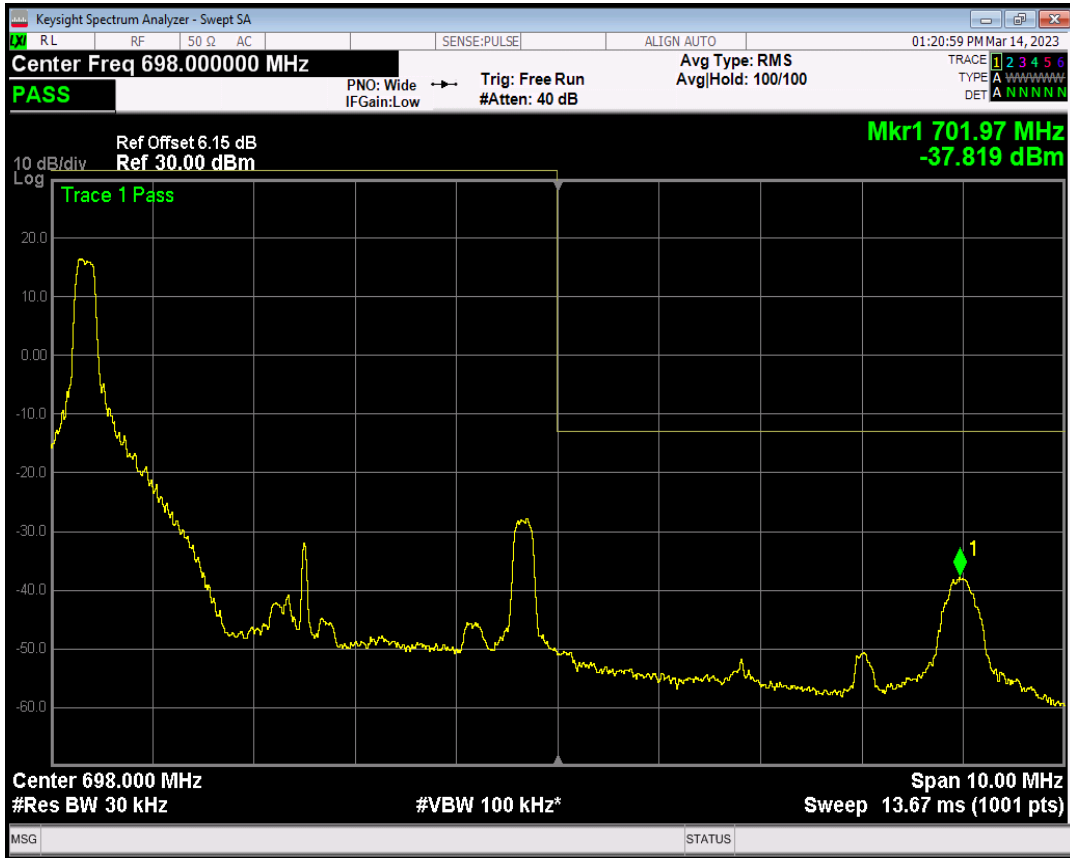

Band71 QAM16 BW=5MHz Channel=133147 RB Size=1 Position=#0

Band71 QAM16 BW=5MHz Channel=133147 RB Size=1 Position=#Max

Band71 QAM16 BW=5MHz Channel=133147 RB Size=25 Position=#0

Band71 QPSK BW=5MHz Channel=133447 RB Size=1 Position=#0