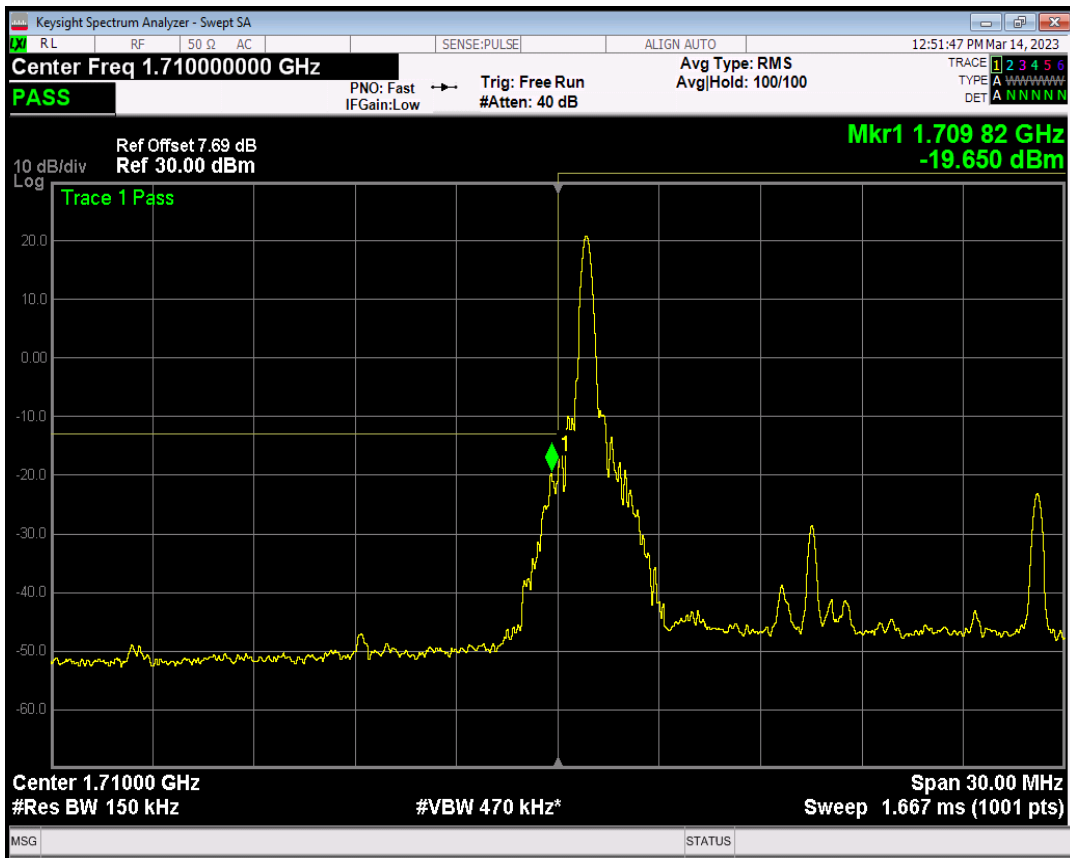

Band66 QAM16 BW=15MHz Channel=132047 RB Size=1 Position=#0

Band66 QAM16 BW=15MHz Channel=132047 RB Size=1 Position=#Max