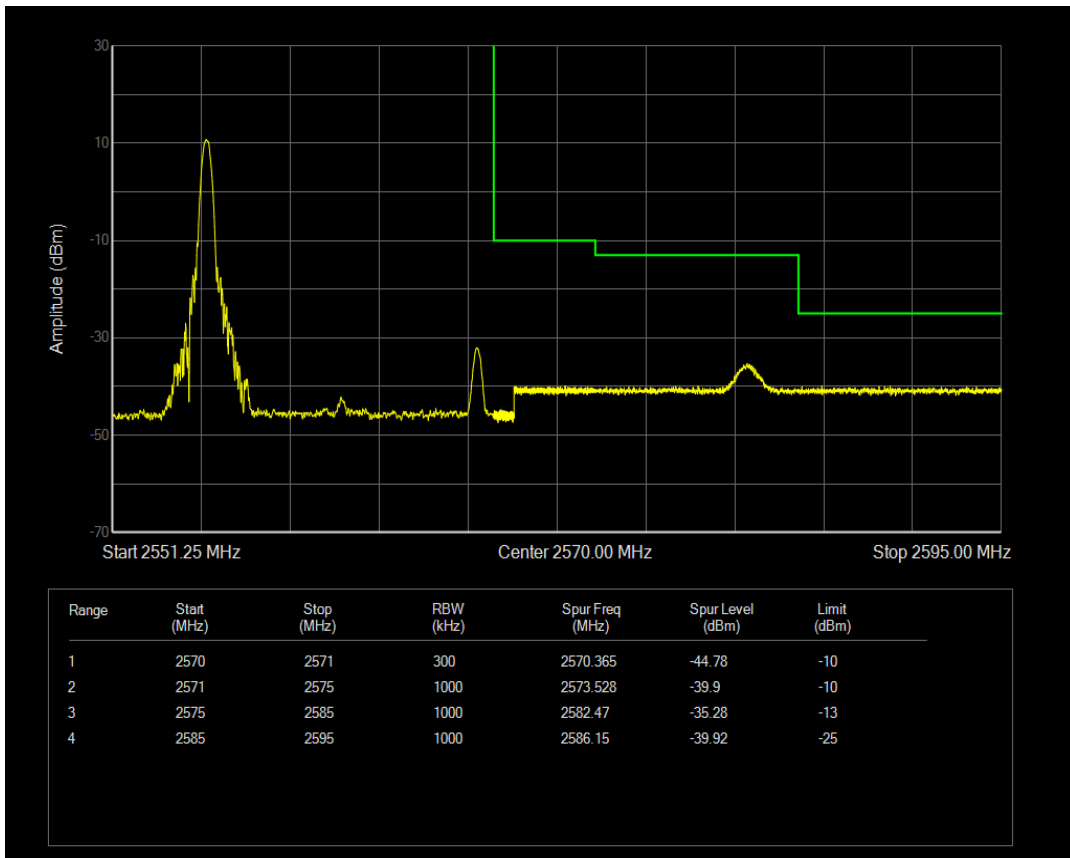

Band7 QAM16 BW=15MHz Channel=21375 RB Size=1 Position=#0

Band7 QAM16 BW=15MHz Channel=21375 RB Size=1 Position=#Max