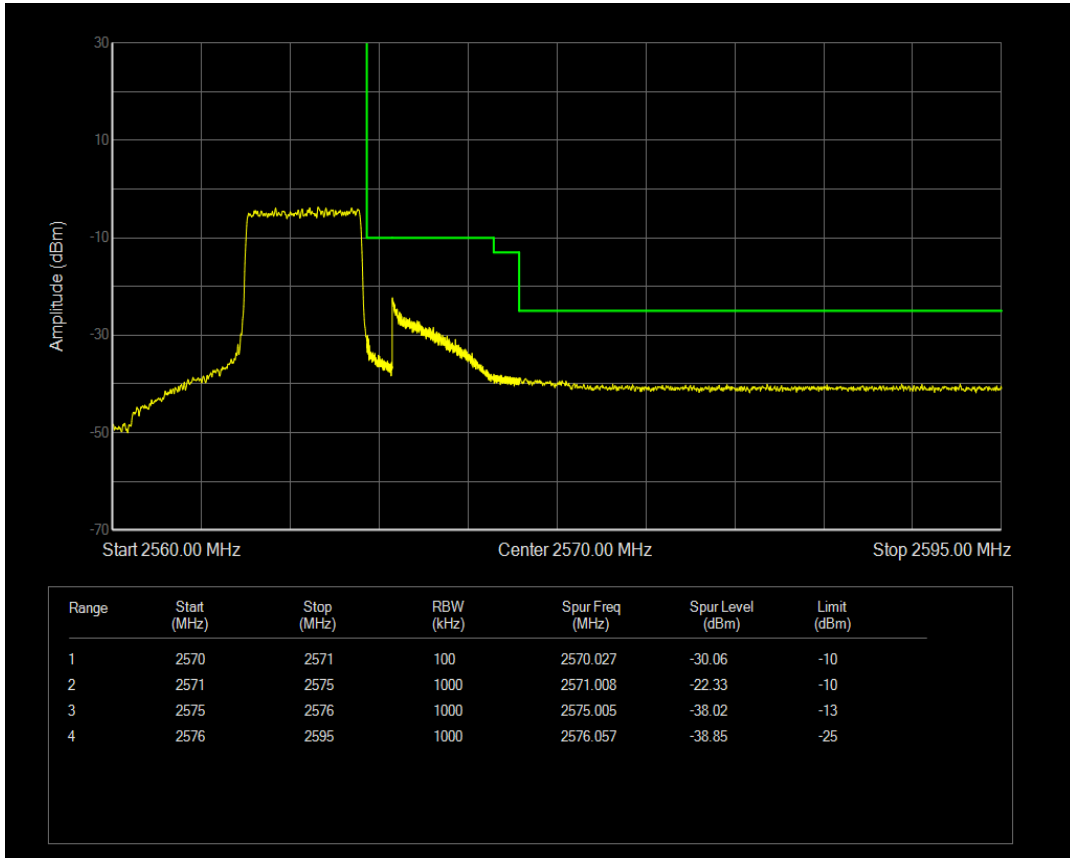

Band7 QPSK BW=5MHz Channel=21425 RB Size=25 Position=#0

Band7 QAM16 BW=5MHz Channel=21425 RB Size=1 Position=#0