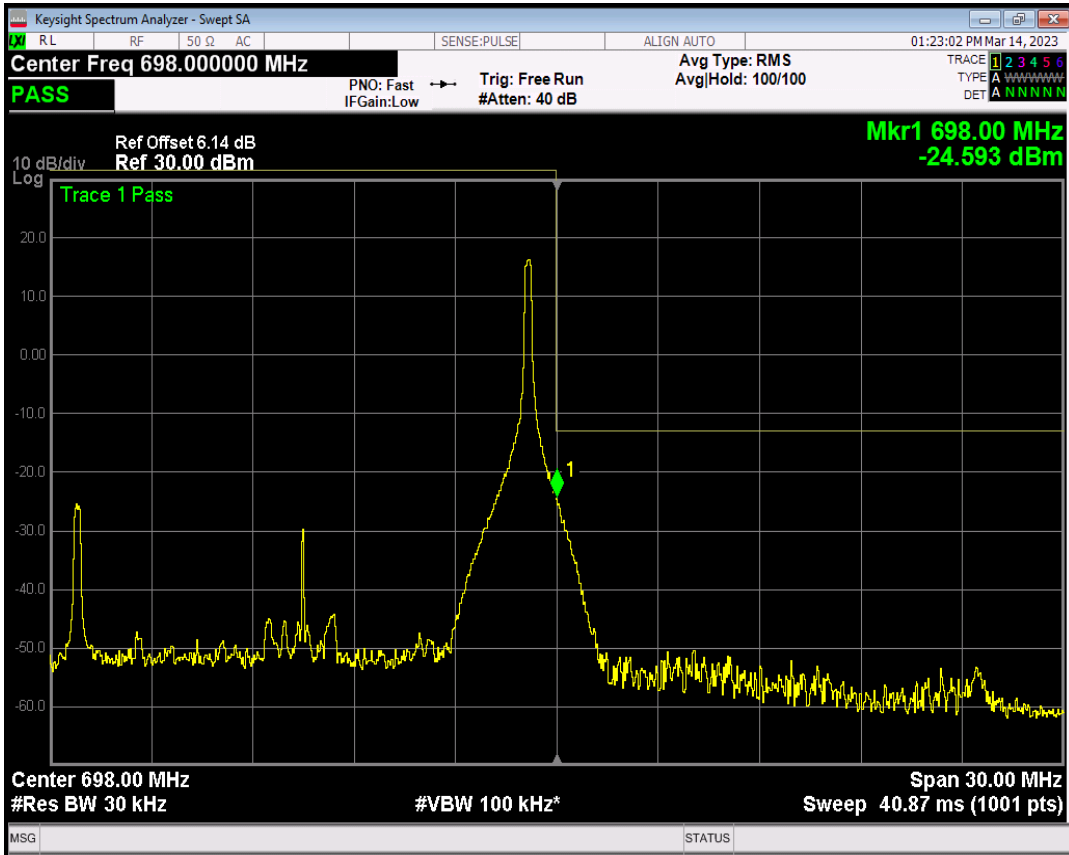

Band71 QPSK BW=15MHz Channel=133397 RB Size=1 Position=#Max

Band71 QPSK BW=15MHz Channel=133397 RB Size=75 Position=#0