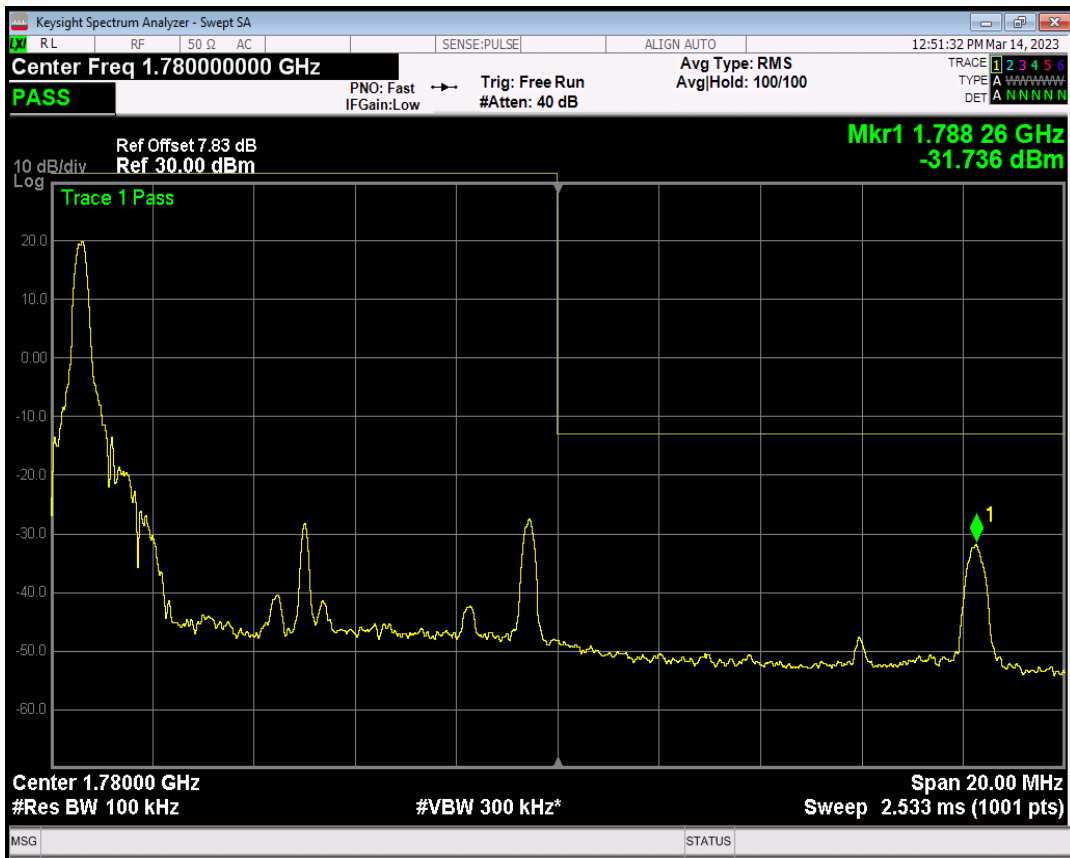

Band66 QAM16 BW=10MHz Channel=132622 RB Size=1 Position=#0

Band66 QAM16 BW=10MHz Channel=132622 RB Size=1 Position=#Max