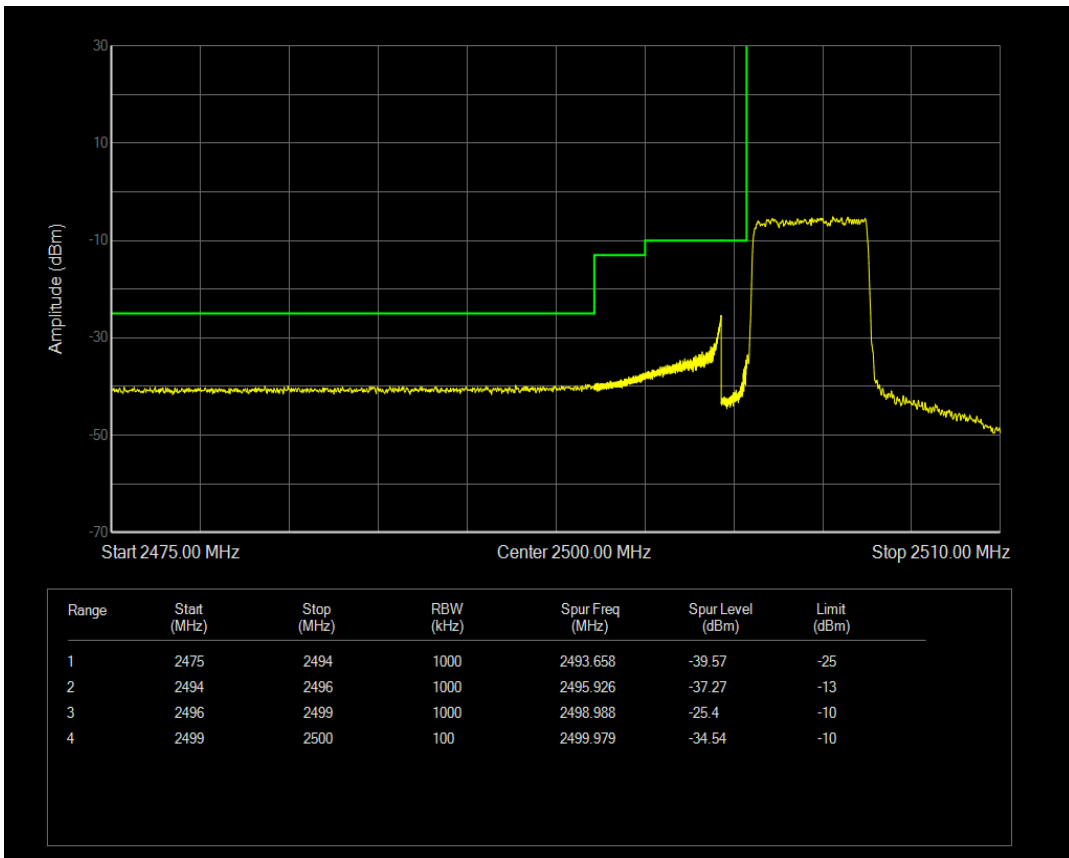

Band7 QAM16 BW=5MHz Channel=20775 RB Size=25 Position=#0

Band7 QPSK BW=5MHz Channel=21425 RB Size=1 Position=#0