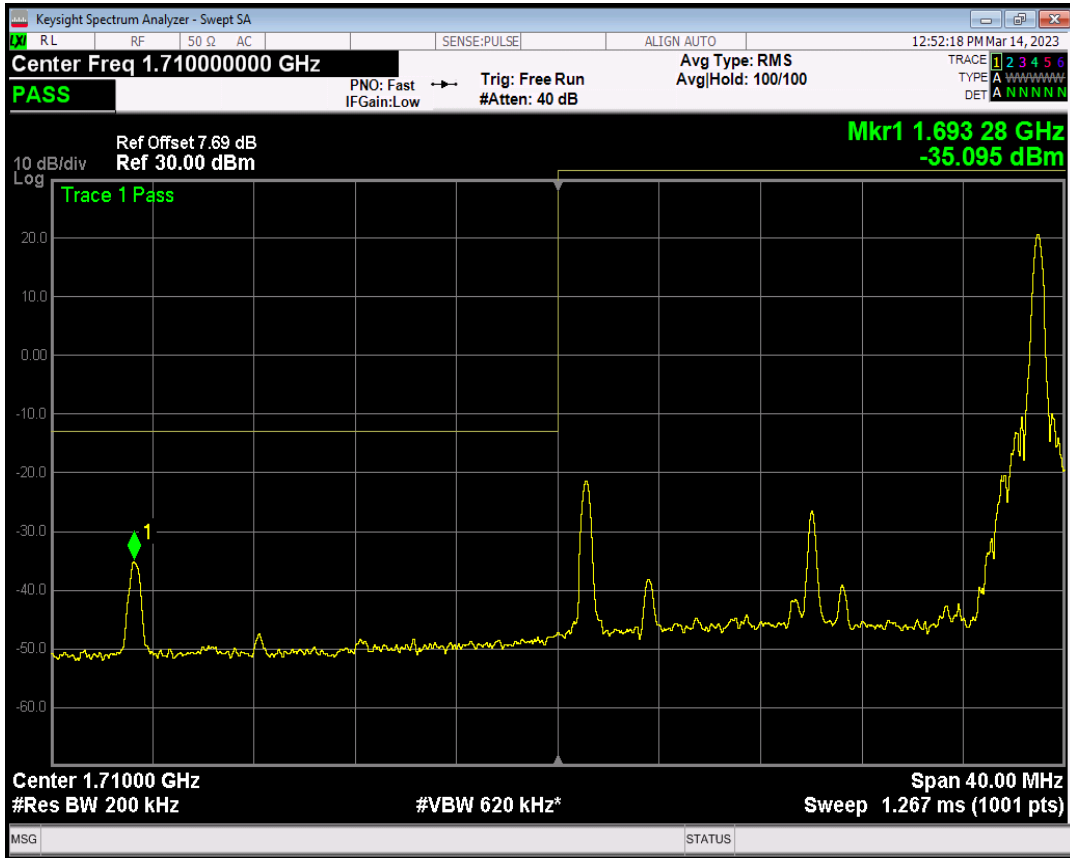

Band66 QAM16 BW=20MHz Channel=132072 RB Size=1 Position=#Max

Band66 QAM16 BW=20MHz Channel=132072 RB Size=100 Position=#0