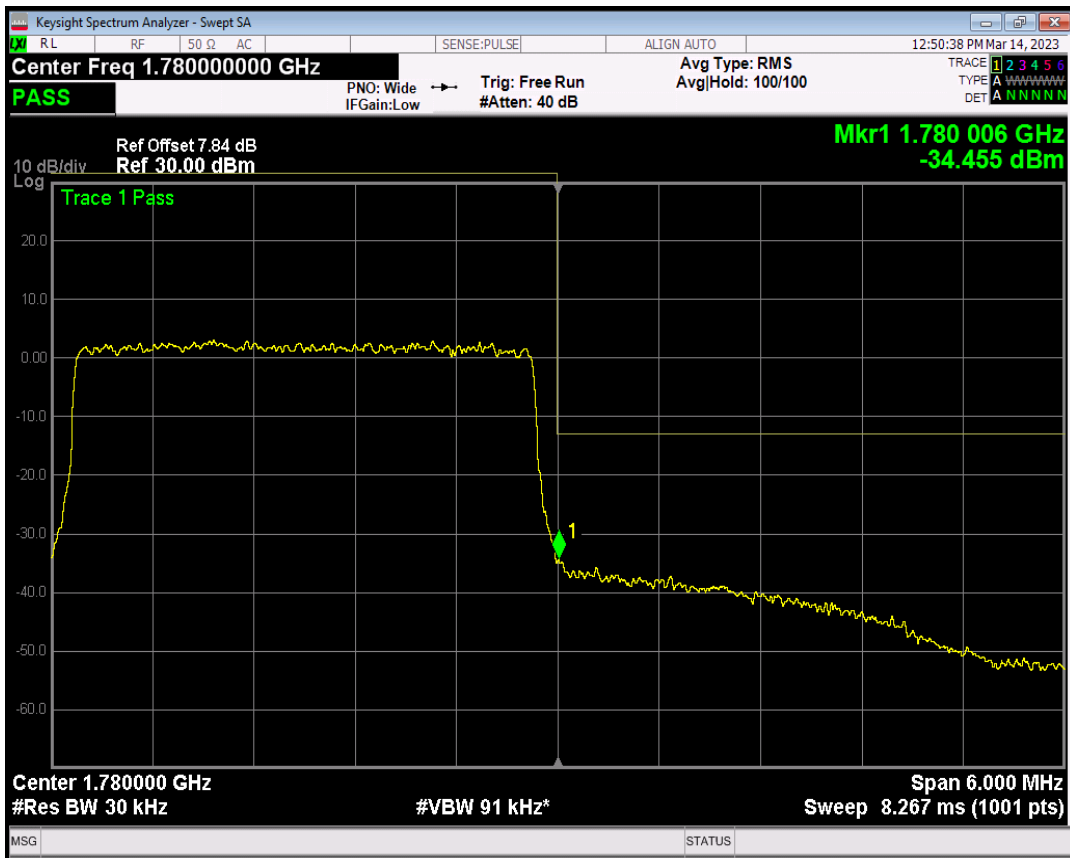

Band66 QAM16 BW=3MHz Channel=132657 RB Size=15 Position=#0

Band66 QPSK BW=5MHz Channel=131997 RB Size=1 Position=#0