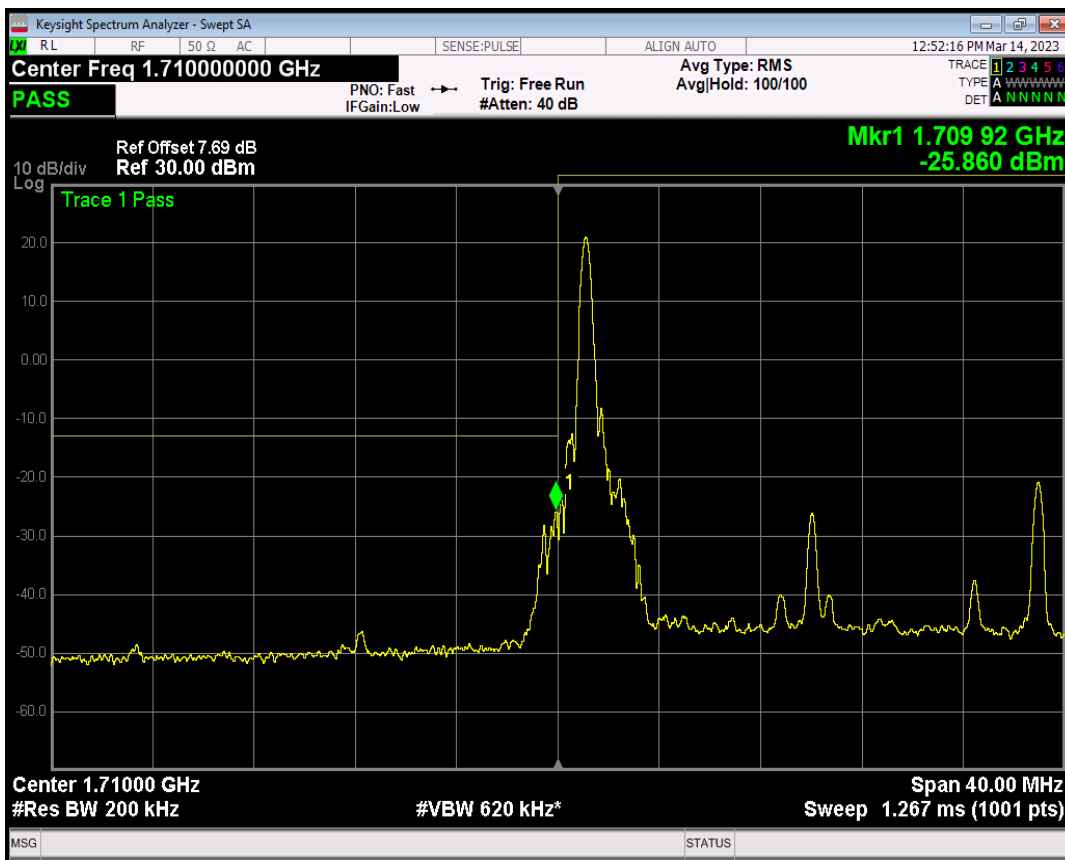

Band66 QAM16 BW=20MHz Channel=132072 RB Size=1 Position=#0

Band66 QAM16 BW=20MHz Channel=132072 RB Size=1 Position=#Max