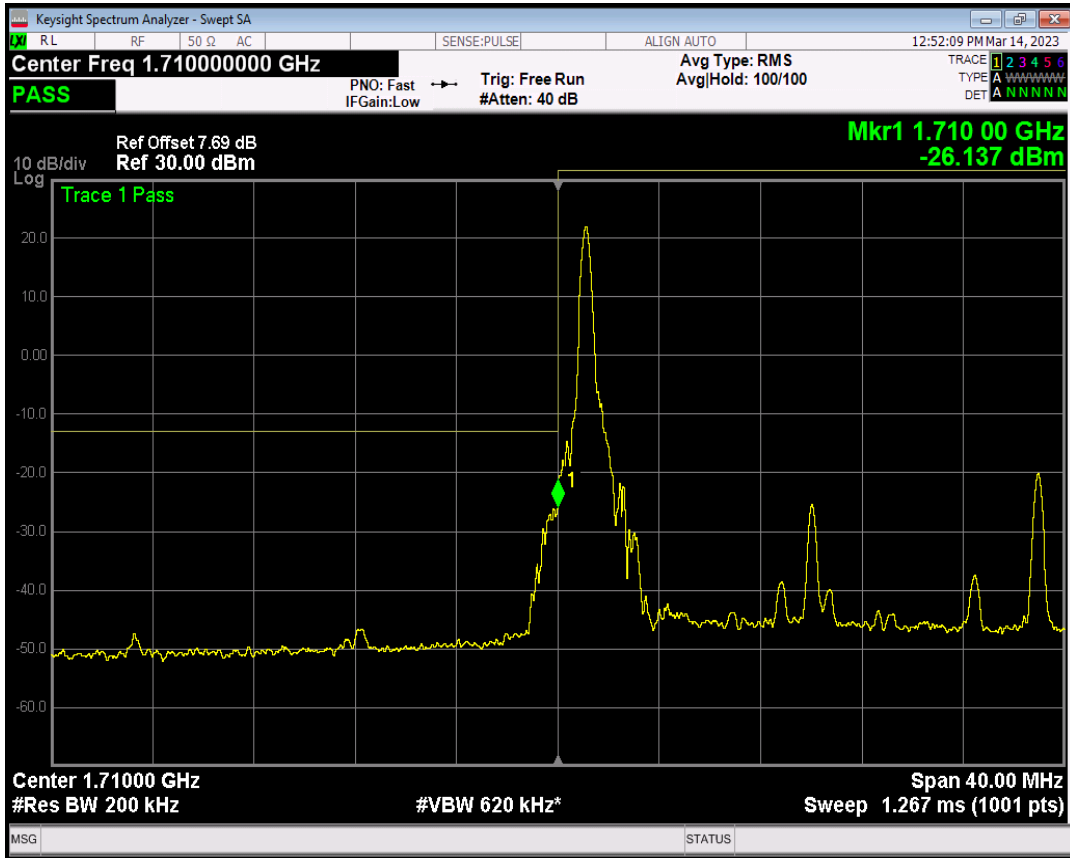

Band66 QPSK BW=20MHz Channel=132072 RB Size=1 Position=#0

Band66 QPSK BW=20MHz Channel=132072 RB Size=1 Position=#Max