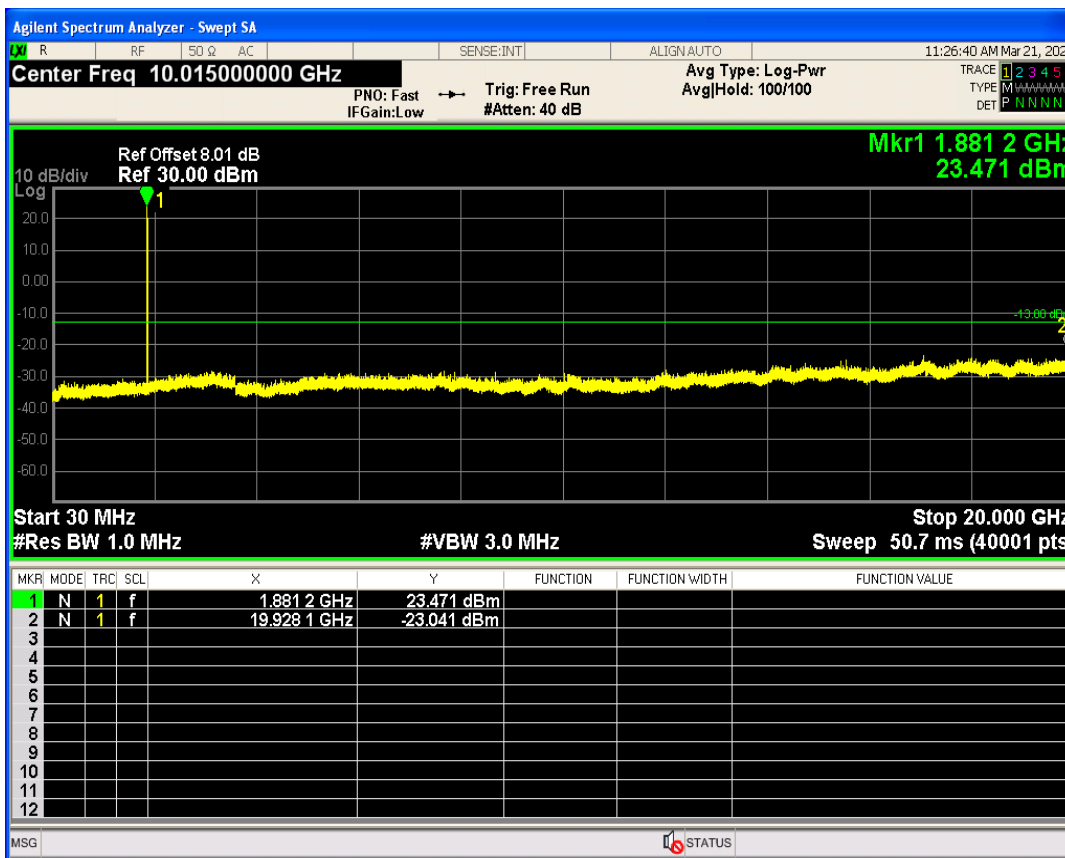

WCDMA Band2 Channel=9538

WCDMA Band2 Channel=9262

WCDMA Band4 Channel=1513

WCDMA Band4 Channel=1312

WCDMA Band5 Channel=4132

WCDMA Band5 Channel=4233

5 Out-of-band emissions

Band	Channel	Frequency (MHz)	Spur Freq (MHz)	Spur Level (dBm)	Limit (dBm)	Verdict
WCDMA Band2	9262	1852.4	18400.40	-23.46	-13	PASS
WCDMA Band2	9400	1880	19928.11	-23.04	-13	PASS
WCDMA Band2	9538	1907.6	17803.80	-23.59	-13	PASS
WCDMA Band4	1312	1712.4	19869.70	-24.53	-13	PASS
WCDMA Band4	1413	1732.6	17740.39	-23.80	-13	PASS
WCDMA Band4	1513	1752.6	19709.94	-24.09	-13	PASS
WCDMA Band5	4132	826.4	3218.90	-30.16	-13	PASS
WCDMA Band5	4182	836.4	3269.25	-29.58	-13	PASS
WCDMA Band5	4233	846.6	7650.57	-29.96	-13	PASS

WCDMA Band2 Channel=9262

WCDMA Band2 Channel=9538

WCDMA Band2 Channel=9400

WCDMA Band4 Channel=1413

WCDMA Band4 Channel=1312

WCDMA Band4 Channel=1513

WCDMA Band5 Channel=4182

WCDMA Band5 Channel=4132