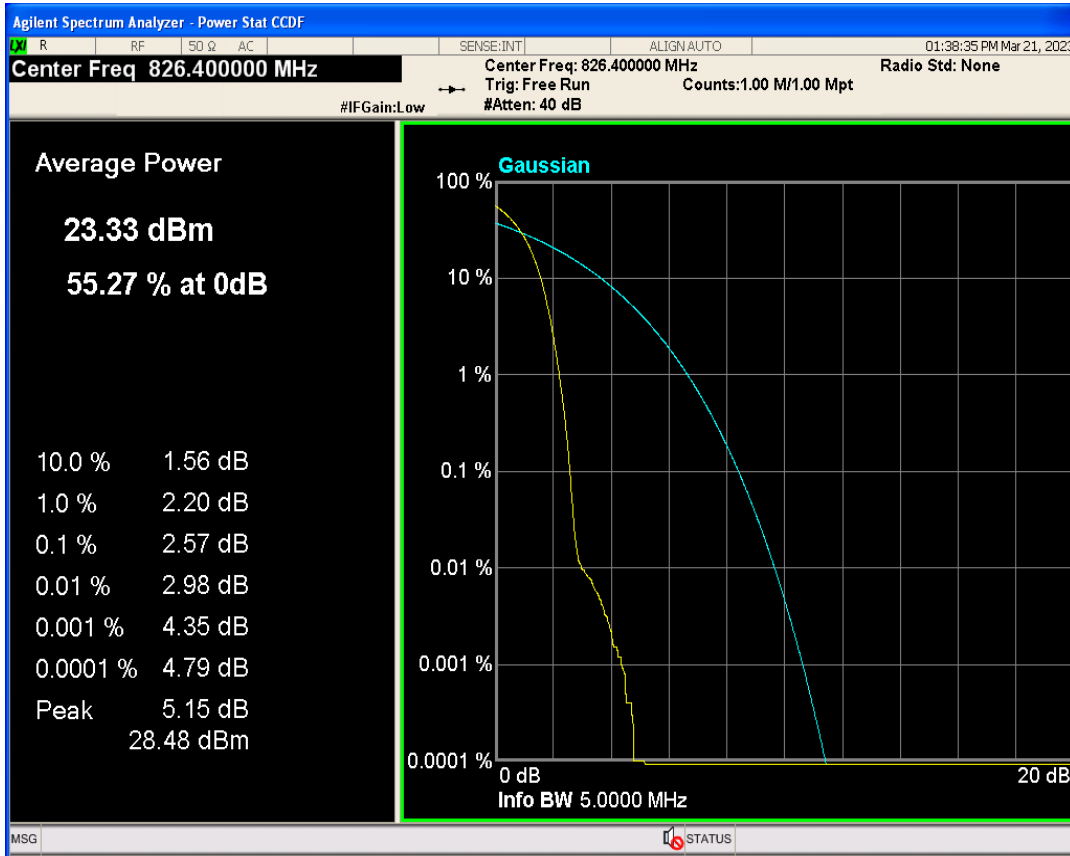

WCDMA Band2 Channel=9400

WCDMA Band2 Channel=9262

WCDMA Band4 Channel=1513

WCDMA Band4 Channel=1413

WCDMA Band5 Channel=4182

WCDMA Band5 Channel=4132

WCDMA Band5 Channel=4233

3 Occupied bandwidth