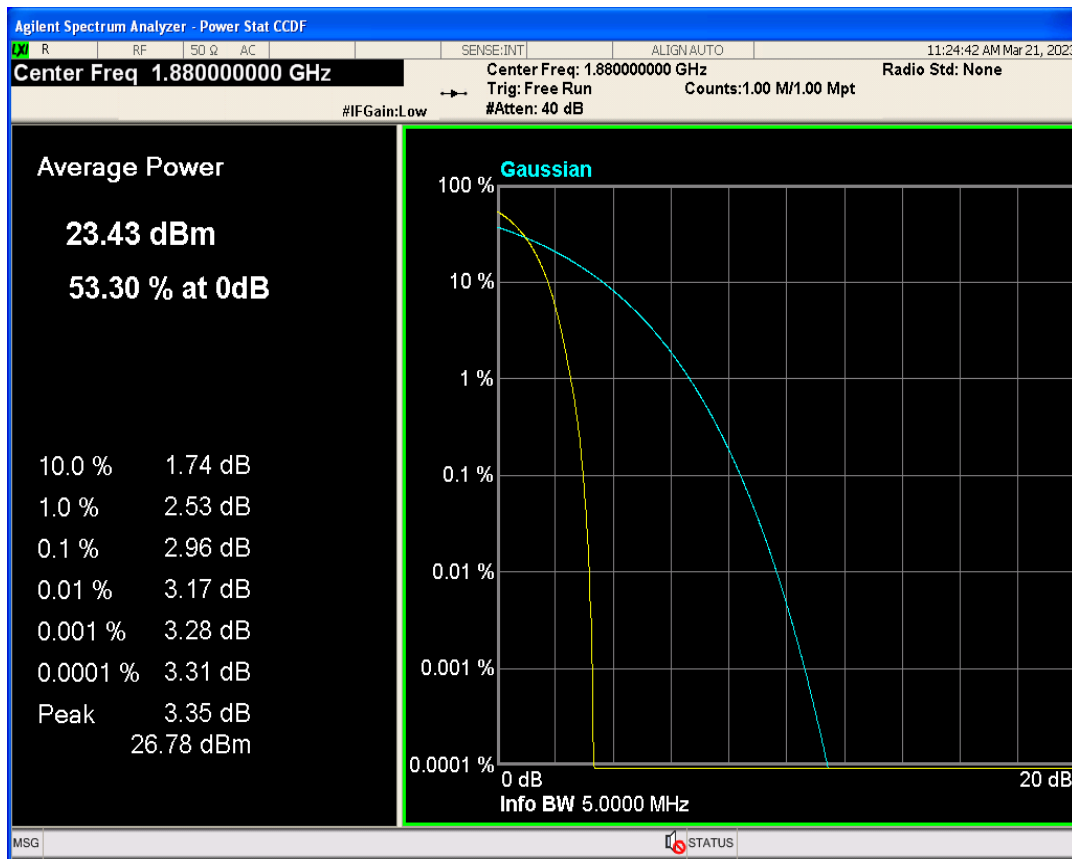

2 Peak-to-Average Ratio

Band	Channel	Frequency (MHz)	Result (dB)	high Limit (dB)	Verdict
WCDMA Band2	9262	1852.4	2.55	13	PASS
WCDMA Band2	9400	1880	2.96	13	PASS
WCDMA Band2	9538	1907.6	3.01	13	PASS
WCDMA Band4	1312	1712.4	3.00	13	PASS
WCDMA Band4	1413	1732.6	2.95	13	PASS
WCDMA Band4	1513	1752.6	3.01	13	PASS
WCDMA Band5	4132	826.4	2.57	13	PASS
WCDMA Band5	4182	836.4	2.49	13	PASS
WCDMA Band5	4233	846.6	2.48	13	PASS

WCDMA Band2 Channel=9400