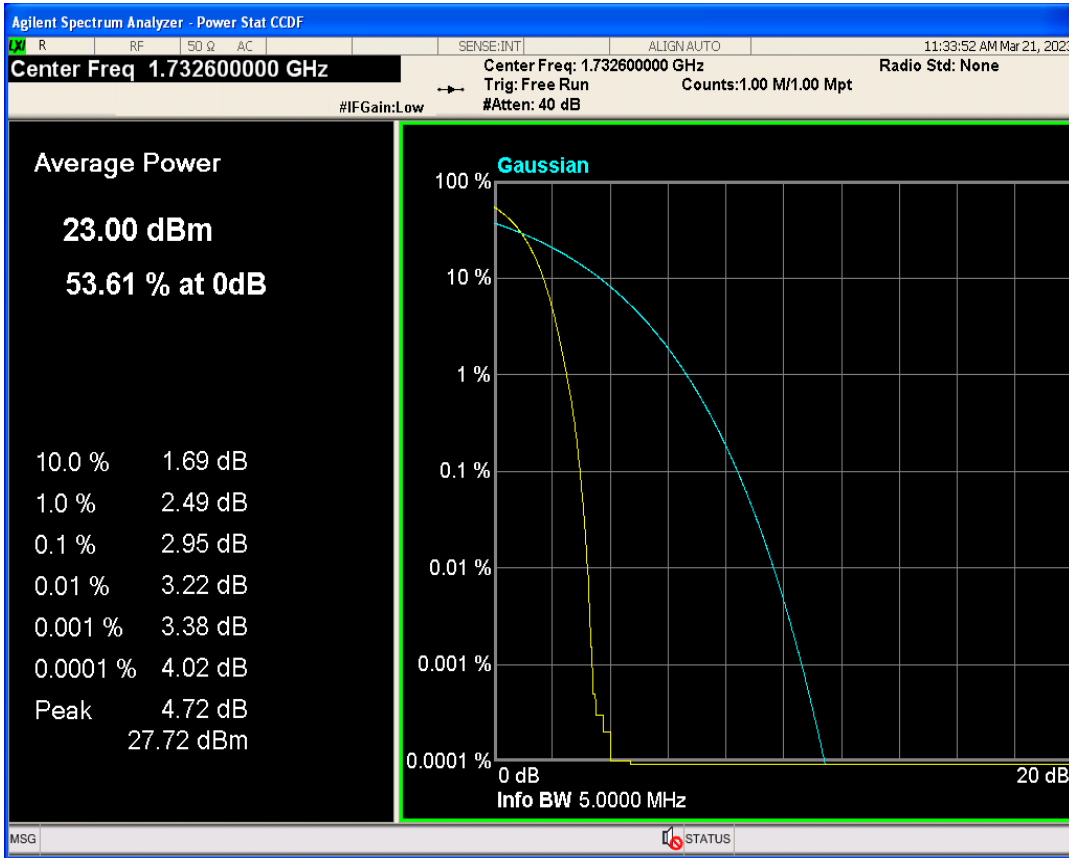

WCDMA Band2 Channel=9400

WCDMA Band2 Channel=9262

WCDMA Band4 Channel=1513

WCDMA Band4 Channel=1413

WCDMA Band5 Channel=4182

WCDMA Band5 Channel=4132

WCDMA Band5 Channel=4233

3 Occupied bandwidth