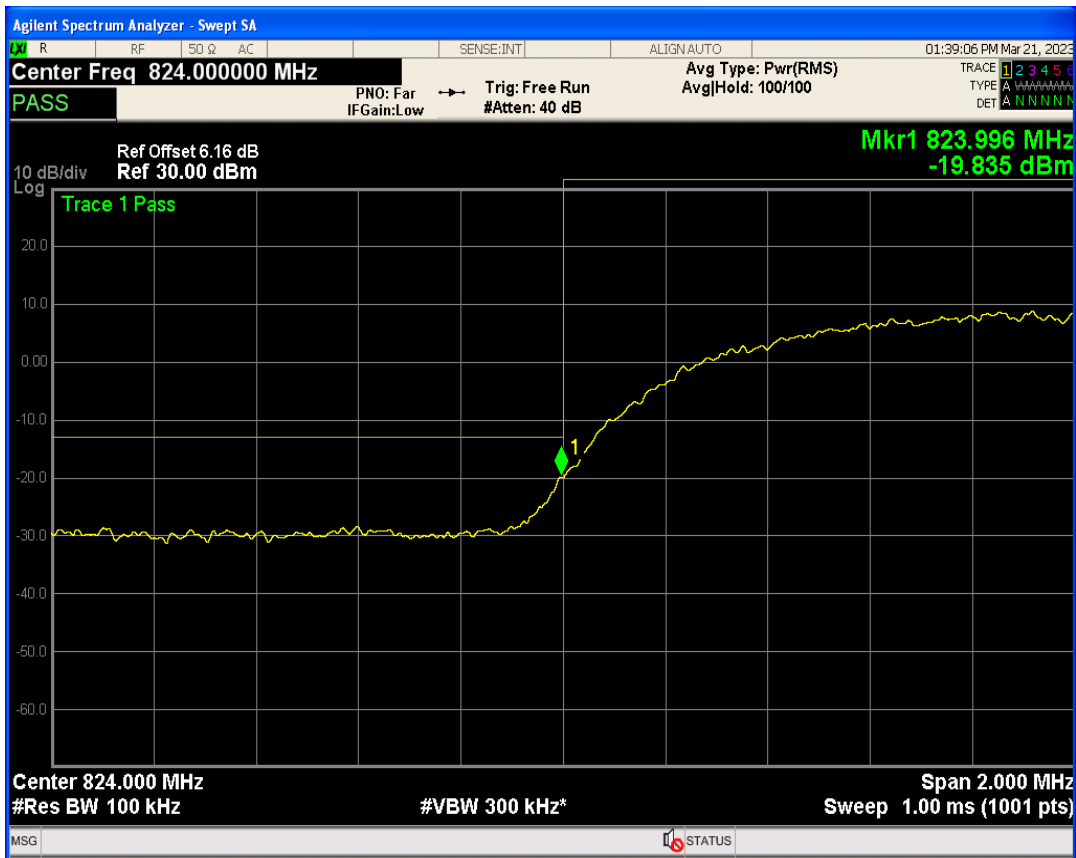

WCDMA Band2 Channel=9538

WCDMA Band2 Channel=9262

WCDMA Band4 Channel=1513

WCDMA Band4 Channel=1312

WCDMA Band5 Channel=4132

WCDMA Band5 Channel=4233

5 Out-of-band emissions

Band	Channel	Frequency (MHz)	Spur Freq (MHz)	Spur Level (dBm)	Limit (dBm)	Verdict
WCDMA Band2	9262	1852.4	18400.40	-23.46	-13	PASS
WCDMA Band2	9400	1880	19928.11	-23.04	-13	PASS
WCDMA Band2	9538	1907.6	17803.80	-23.59	-13	PASS
WCDMA Band4	1312	1712.4	19869.70	-24.53	-13	PASS
WCDMA Band4	1413	1732.6	17740.39	-23.80	-13	PASS
WCDMA Band4	1513	1752.6	19709.94	-24.09	-13	PASS
WCDMA Band5	4132	826.4	3218.90	-30.16	-13	PASS
WCDMA Band5	4182	836.4	3269.25	-29.58	-13	PASS
WCDMA Band5	4233	846.6	7650.57	-29.96	-13	PASS

WCDMA Band2 Channel=9262

WCDMA Band2 Channel=9538

WCDMA Band2 Channel=9400

WCDMA Band4 Channel=1413

WCDMA Band4 Channel=1312

WCDMA Band4 Channel=1513

WCDMA Band5 Channel=4182

WCDMA Band5 Channel=4132