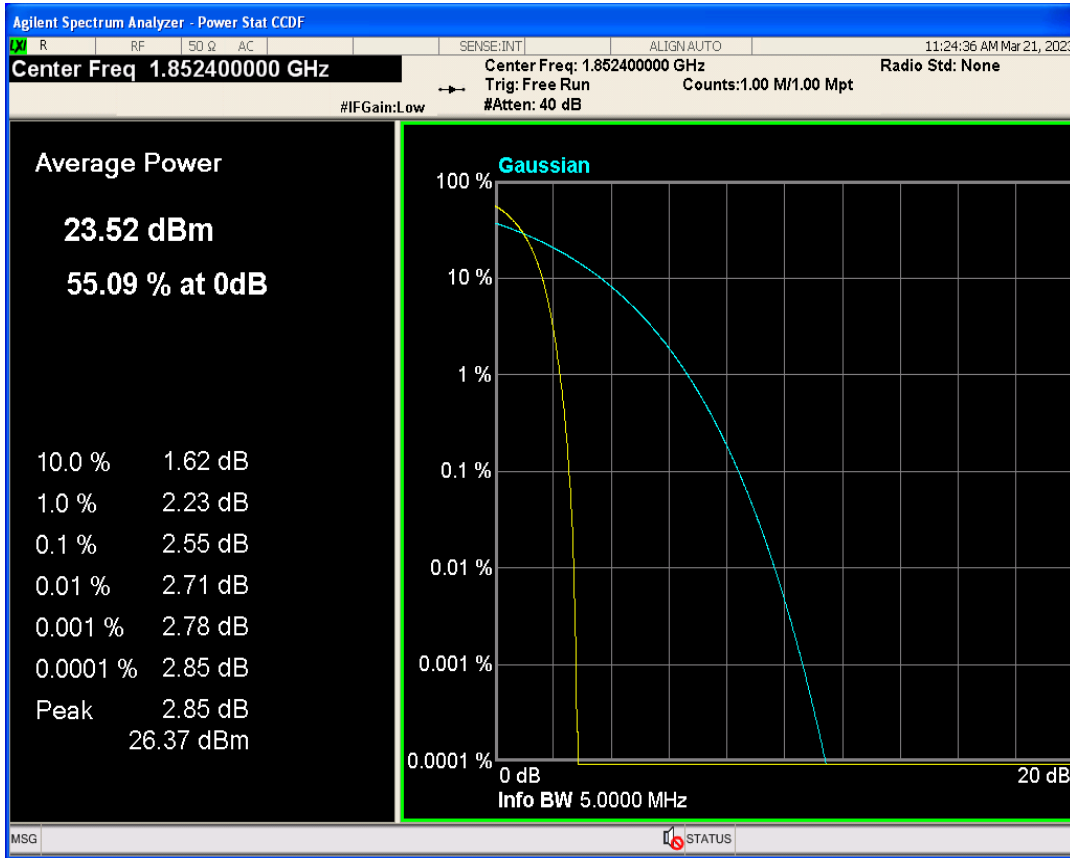

WCDMA Band2 Channel=9262