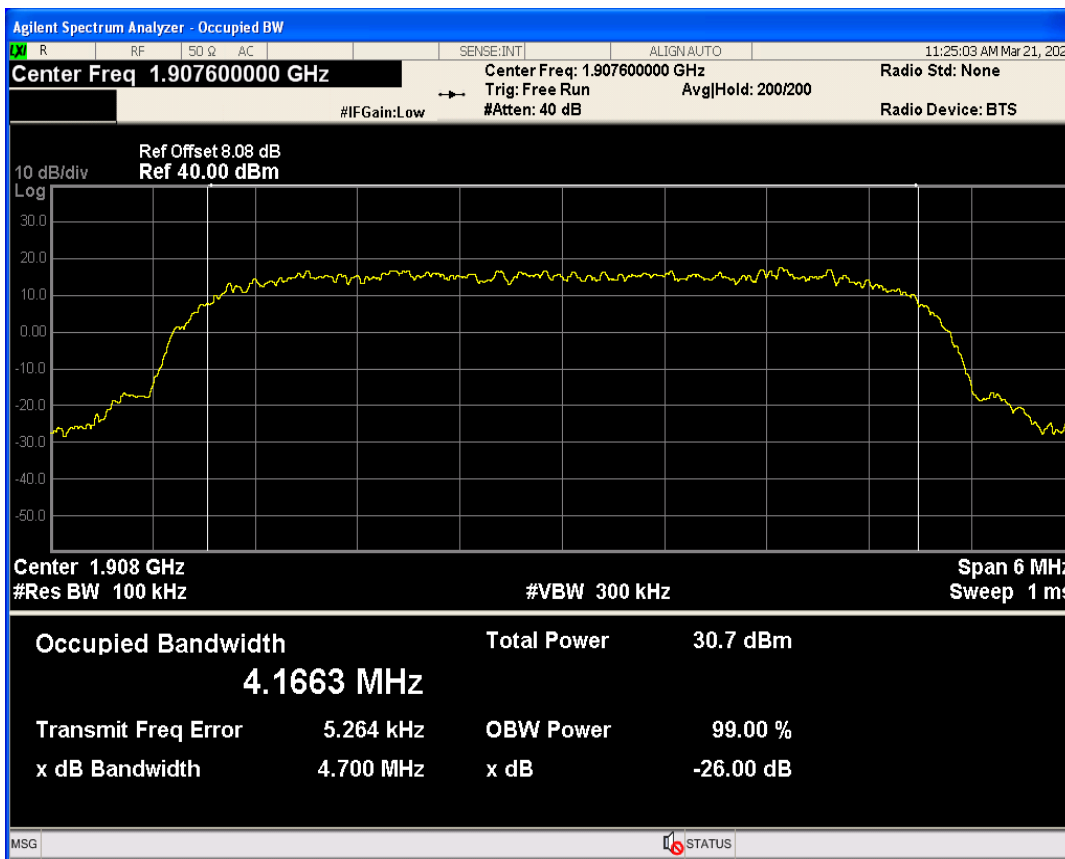

WCDMA Band2 Channel=9538