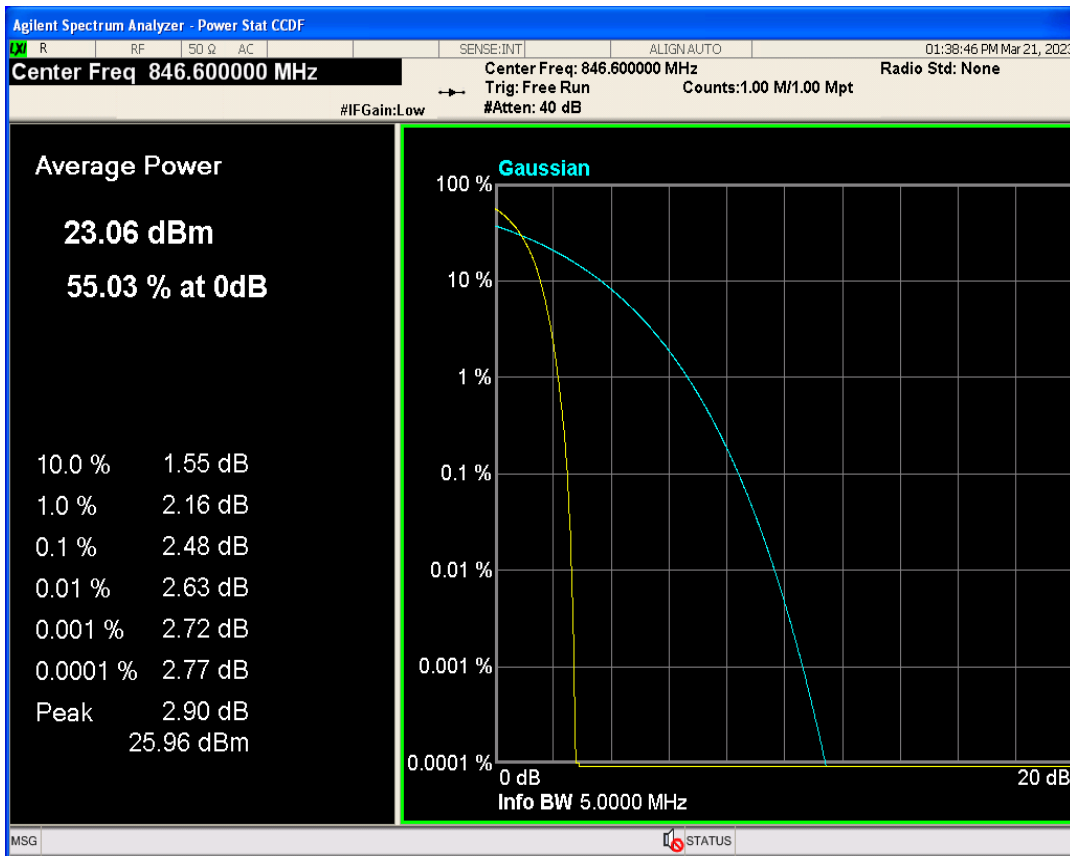

WCDMA Band2 Channel=9400

WCDMA Band2 Channel=9262

WCDMA Band4 Channel=1513

WCDMA Band4 Channel=1413

WCDMA Band5 Channel=4182

WCDMA Band5 Channel=4132

WCDMA Band5 Channel=4233

3 Occupied bandwidth