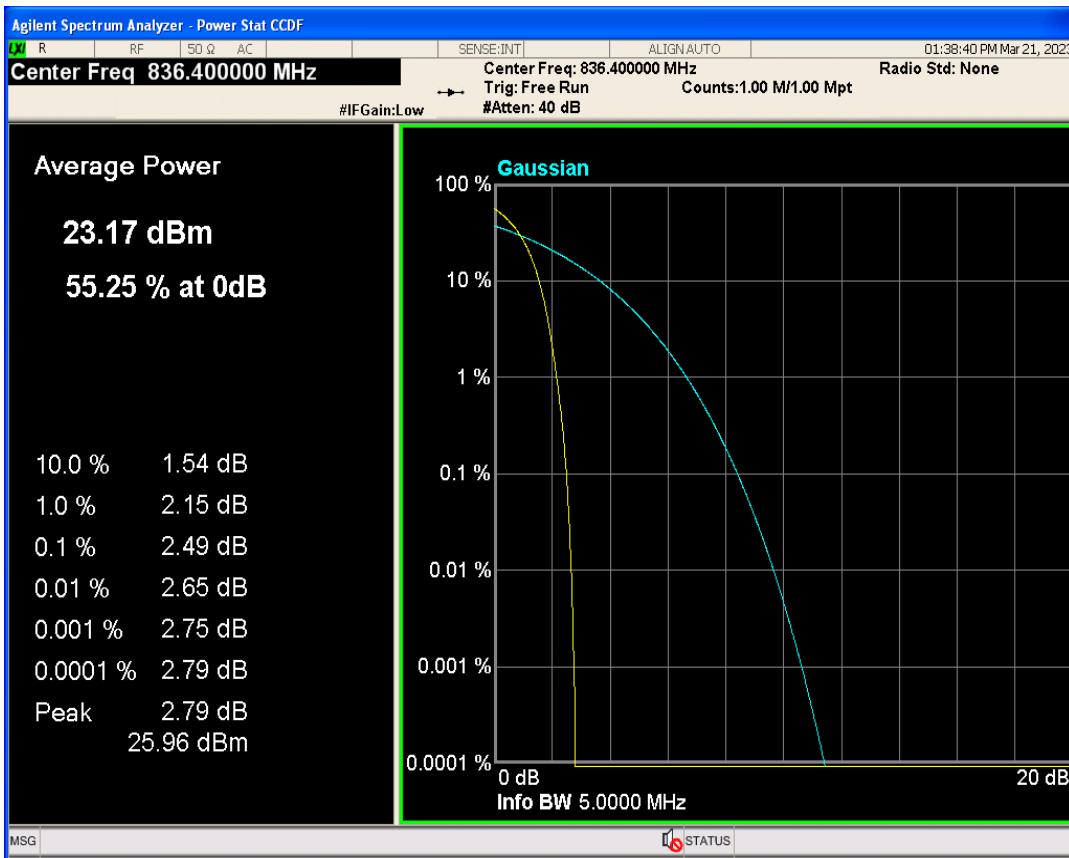

WCDMA Band2 Channel=9400

WCDMA Band2 Channel=9262

WCDMA Band4 Channel=1513

WCDMA Band4 Channel=1413

WCDMA Band5 Channel=4182

WCDMA Band5 Channel=4132

WCDMA Band5 Channel=4233

3 Occupied bandwidth