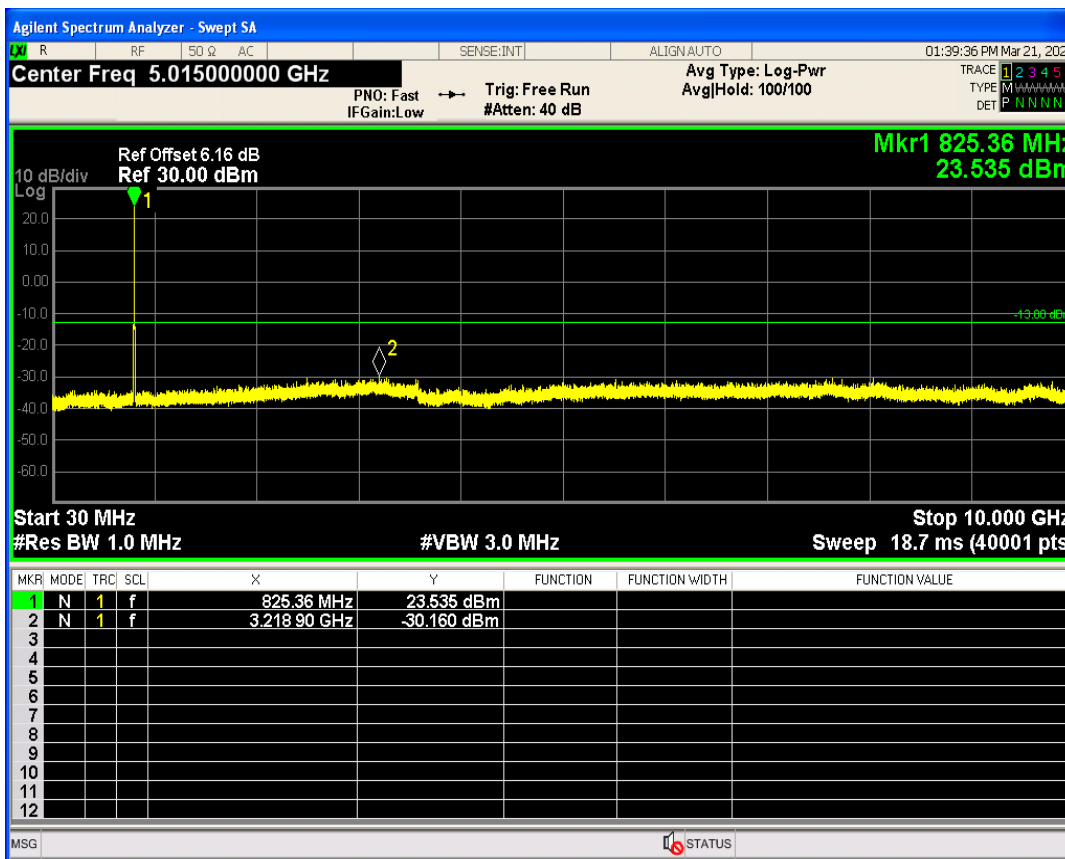

WCDMA Band2 Channel=9538

WCDMA Band2 Channel=9262

WCDMA Band4 Channel=1513

WCDMA Band4 Channel=1312

WCDMA Band5 Channel=4132

WCDMA Band5 Channel=4233

5 Out-of-band emissions

Band	Channel	Frequency (MHz)	Spur Freq (MHz)	Spur Level (dBm)	Limit (dBm)	Verdict
WCDMA Band2	9262	1852.4	18400.40	-23.46	-13	PASS
WCDMA Band2	9400	1880	19928.11	-23.04	-13	PASS
WCDMA Band2	9538	1907.6	17803.80	-23.59	-13	PASS
WCDMA Band4	1312	1712.4	19869.70	-24.53	-13	PASS
WCDMA Band4	1413	1732.6	17740.39	-23.80	-13	PASS
WCDMA Band4	1513	1752.6	19709.94	-24.09	-13	PASS
WCDMA Band5	4132	826.4	3218.90	-30.16	-13	PASS
WCDMA Band5	4182	836.4	3269.25	-29.58	-13	PASS
WCDMA Band5	4233	846.6	7650.57	-29.96	-13	PASS

WCDMA Band2 Channel=9262

WCDMA Band2 Channel=9538

WCDMA Band2 Channel=9400

WCDMA Band4 Channel=1413

WCDMA Band4 Channel=1312

WCDMA Band4 Channel=1513

WCDMA Band5 Channel=4182

WCDMA Band5 Channel=4132