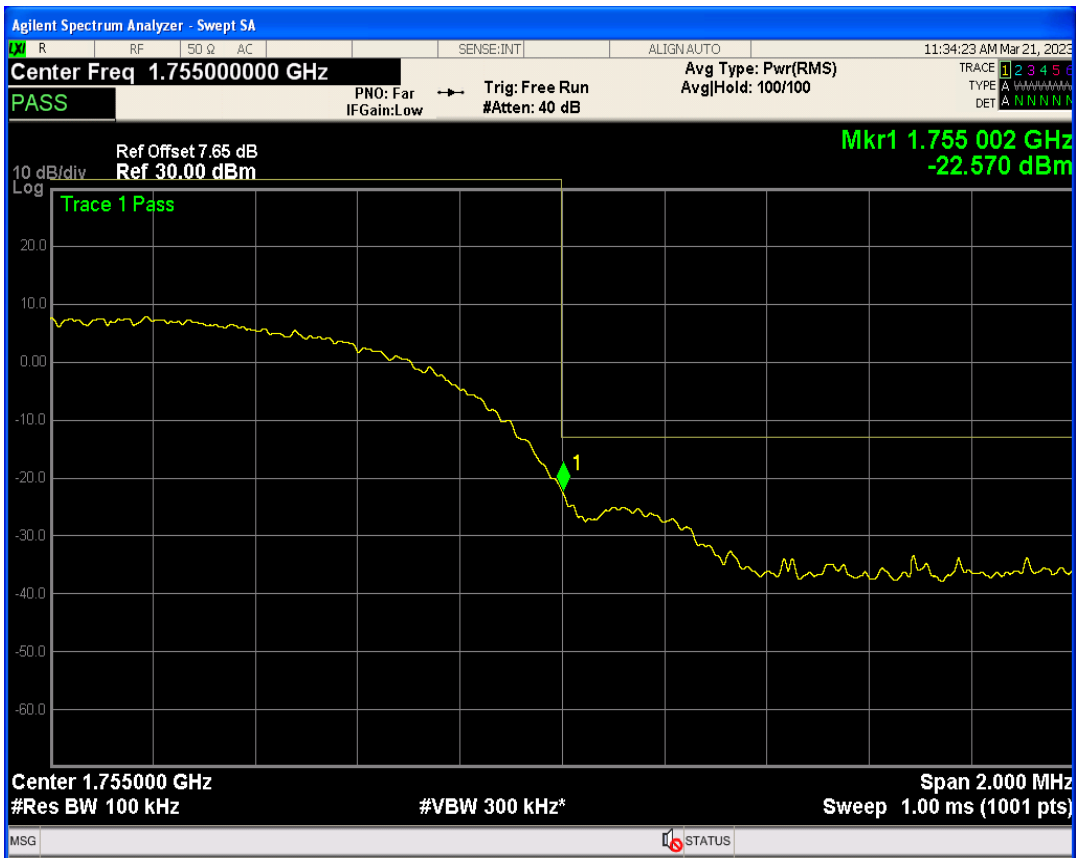

WCDMA Band5 Channel=4233

4 Band edge

Band	Channel	Frequency (MHz)	Spur Freq (MHz)	Spur Level (dBm)	Limit (dBm)	Verdict
WCDMA Band2	9262	1852.4	1850.00	-20.47	-13	PASS
WCDMA Band2	9538	1907.6	1910.00	-22.82	-13	PASS
WCDMA Band4	1312	1712.4	1710.00	-22.71	-13	PASS
WCDMA Band4	1513	1752.6	1755.00	-22.56	-13	PASS
WCDMA Band5	4132	826.4	824.00	-19.83	-13	PASS
WCDMA Band5	4233	846.6	849.00	-19.40	-13	PASS

WCDMA Band2 Channel=9538

WCDMA Band2 Channel=9262

WCDMA Band4 Channel=1513

WCDMA Band4 Channel=1312

WCDMA Band5 Channel=4132

WCDMA Band5 Channel=4233

5 Out-of-band emissions

Band	Channel	Frequency (MHz)	Spur Freq (MHz)	Spur Level (dBm)	Limit (dBm)	Verdict
WCDMA Band2	9262	1852.4	18400.40	-23.46	-13	PASS
WCDMA Band2	9400	1880	19928.11	-23.04	-13	PASS
WCDMA Band2	9538	1907.6	17803.80	-23.59	-13	PASS
WCDMA Band4	1312	1712.4	19869.70	-24.53	-13	PASS
WCDMA Band4	1413	1732.6	17740.39	-23.80	-13	PASS
WCDMA Band4	1513	1752.6	19709.94	-24.09	-13	PASS
WCDMA Band5	4132	826.4	3218.90	-30.16	-13	PASS
WCDMA Band5	4182	836.4	3269.25	-29.58	-13	PASS
WCDMA Band5	4233	846.6	7650.57	-29.96	-13	PASS