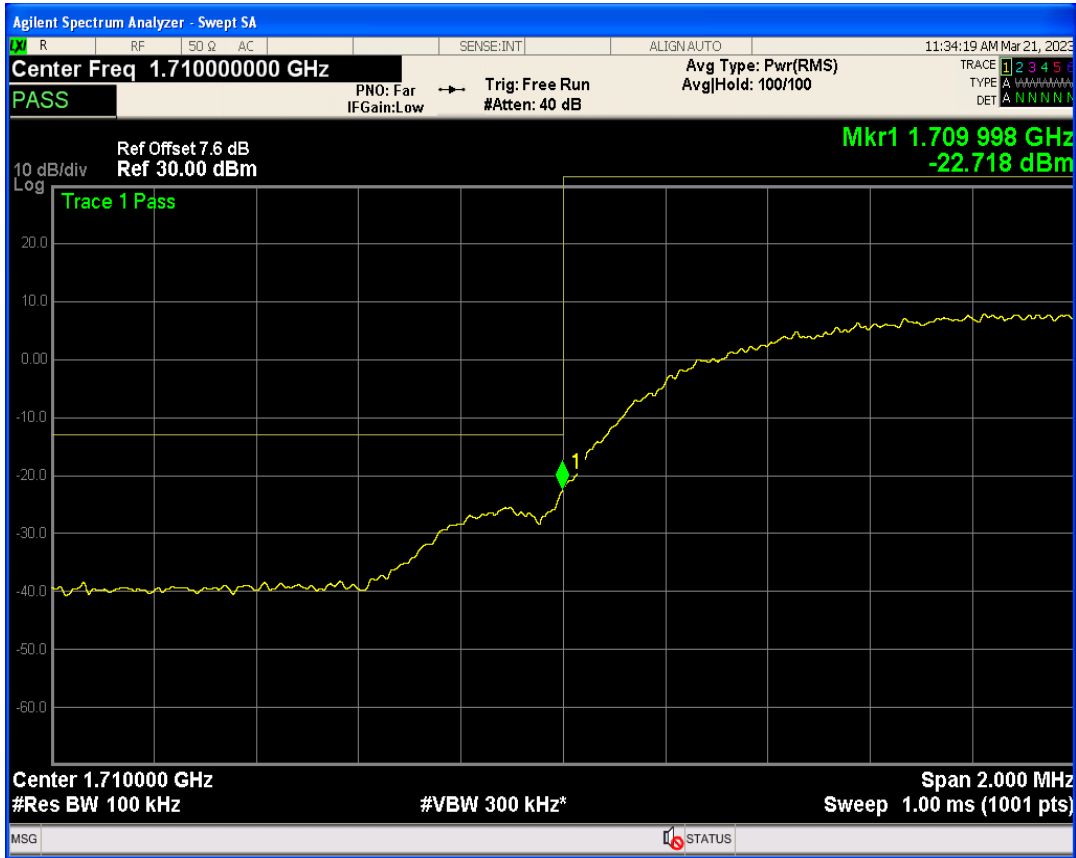

WCDMA Band2 Channel=9538

WCDMA Band2 Channel=9262

WCDMA Band4 Channel=1513

WCDMA Band4 Channel=1312

WCDMA Band5 Channel=4132

WCDMA Band5 Channel=4233

5 Out-of-band emissions

Band	Channel	Frequency (MHz)	Spur Freq (MHz)	Spur Level (dBm)	Limit (dBm)	Verdict
WCDMA Band2	9262	1852.4	18400.40	-23.46	-13	PASS
WCDMA Band2	9400	1880	19928.11	-23.04	-13	PASS
WCDMA Band2	9538	1907.6	17803.80	-23.59	-13	PASS
WCDMA Band4	1312	1712.4	19869.70	-24.53	-13	PASS
WCDMA Band4	1413	1732.6	17740.39	-23.80	-13	PASS
WCDMA Band4	1513	1752.6	19709.94	-24.09	-13	PASS
WCDMA Band5	4132	826.4	3218.90	-30.16	-13	PASS
WCDMA Band5	4182	836.4	3269.25	-29.58	-13	PASS
WCDMA Band5	4233	846.6	7650.57	-29.96	-13	PASS

WCDMA Band2 Channel=9262

WCDMA Band2 Channel=9538

WCDMA Band2 Channel=9400

WCDMA Band4 Channel=1413

WCDMA Band4 Channel=1312

WCDMA Band4 Channel=1513

WCDMA Band5 Channel=4182

WCDMA Band5 Channel=4132