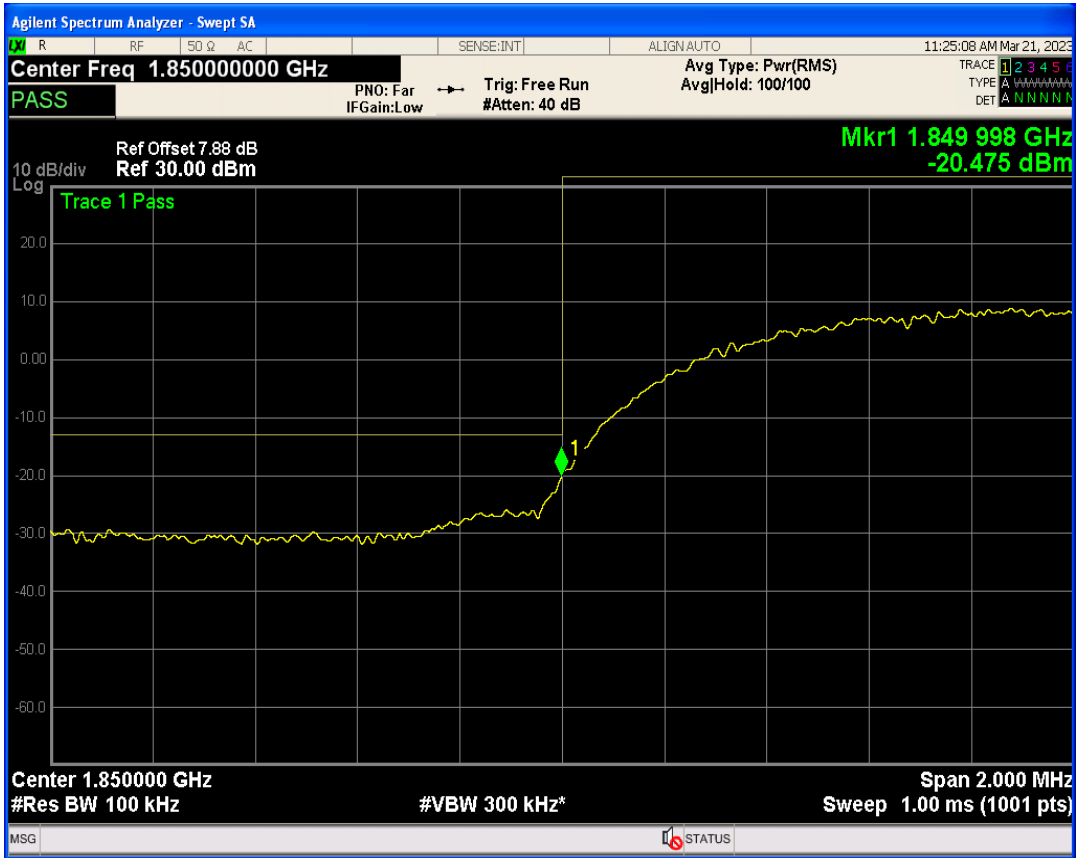

WCDMA Band2 Channel=9262