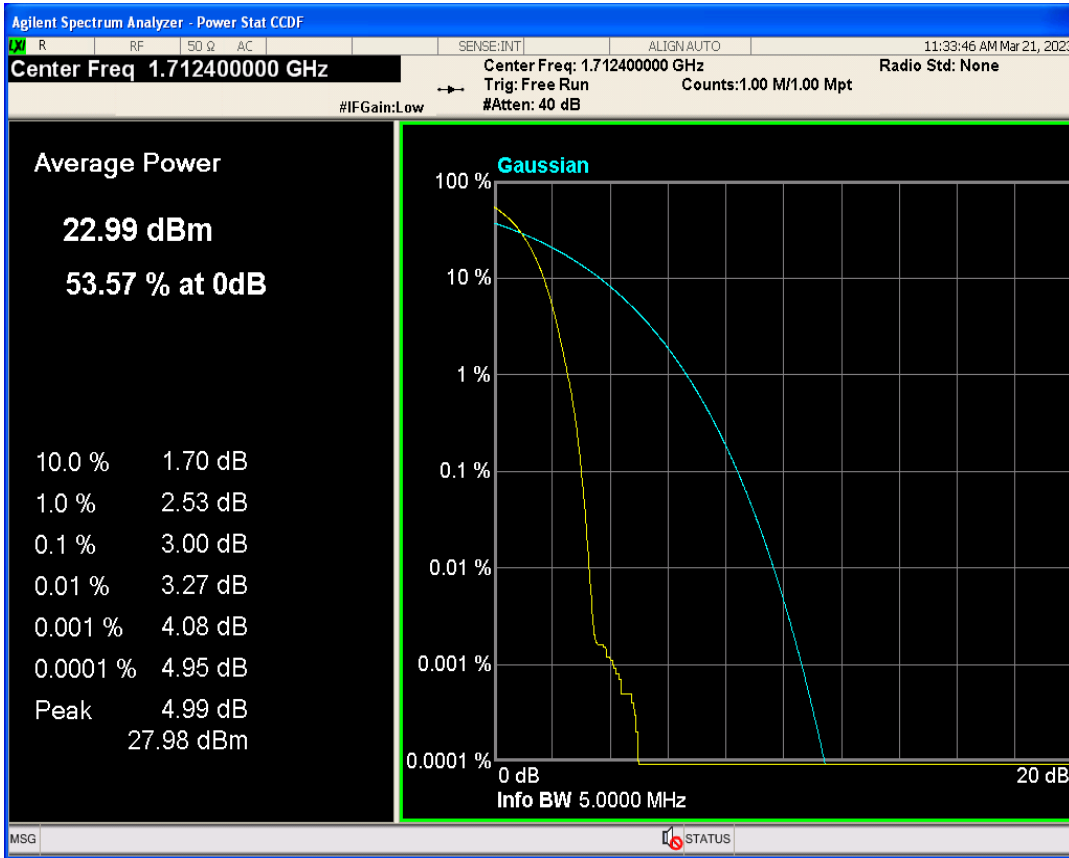

2 Peak-to-Average Ratio

Band	Channel	Frequency (MHz)	Result (dB)	high Limit (dB)	Verdict
WCDMA Band2	9262	1852.4	2.55	13	PASS
WCDMA Band2	9400	1880	2.96	13	PASS
WCDMA Band2	9538	1907.6	3.01	13	PASS
WCDMA Band4	1312	1712.4	3.00	13	PASS
WCDMA Band4	1413	1732.6	2.95	13	PASS
WCDMA Band4	1513	1752.6	3.01	13	PASS
WCDMA Band5	4132	826.4	2.57	13	PASS
WCDMA Band5	4182	836.4	2.49	13	PASS
WCDMA Band5	4233	846.6	2.48	13	PASS

WCDMA Band2 Channel=9400

WCDMA Band2 Channel=9262

WCDMA Band4 Channel=1513

WCDMA Band4 Channel=1413

WCDMA Band5 Channel=4182

WCDMA Band5 Channel=4132

WCDMA Band5 Channel=4233

3 Occupied bandwidth