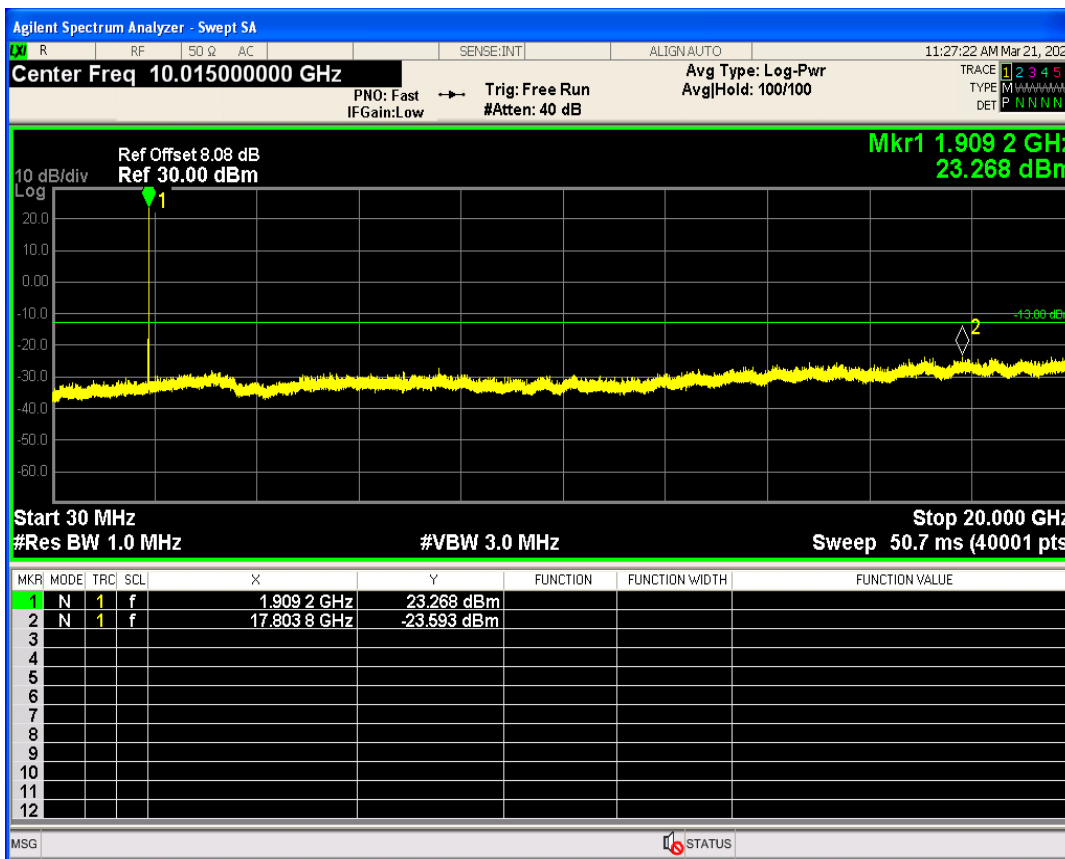

WCDMA Band2 Channel=9538

WCDMA Band2 Channel=9262

WCDMA Band4 Channel=1513

WCDMA Band4 Channel=1312

WCDMA Band5 Channel=4132

WCDMA Band5 Channel=4233

5 Out-of-band emissions

Band	Channel	Frequency (MHz)	Spur Freq (MHz)	Spur Level (dBm)	Limit (dBm)	Verdict
WCDMA Band2	9262	1852.4	18400.40	-23.46	-13	PASS
WCDMA Band2	9400	1880	19928.11	-23.04	-13	PASS
WCDMA Band2	9538	1907.6	17803.80	-23.59	-13	PASS
WCDMA Band4	1312	1712.4	19869.70	-24.53	-13	PASS
WCDMA Band4	1413	1732.6	17740.39	-23.80	-13	PASS
WCDMA Band4	1513	1752.6	19709.94	-24.09	-13	PASS
WCDMA Band5	4132	826.4	3218.90	-30.16	-13	PASS
WCDMA Band5	4182	836.4	3269.25	-29.58	-13	PASS
WCDMA Band5	4233	846.6	7650.57	-29.96	-13	PASS

WCDMA Band2 Channel=9262

WCDMA Band2 Channel=9538

WCDMA Band2 Channel=9400

WCDMA Band4 Channel=1413

WCDMA Band4 Channel=1312

WCDMA Band4 Channel=1513

WCDMA Band5 Channel=4182

WCDMA Band5 Channel=4132