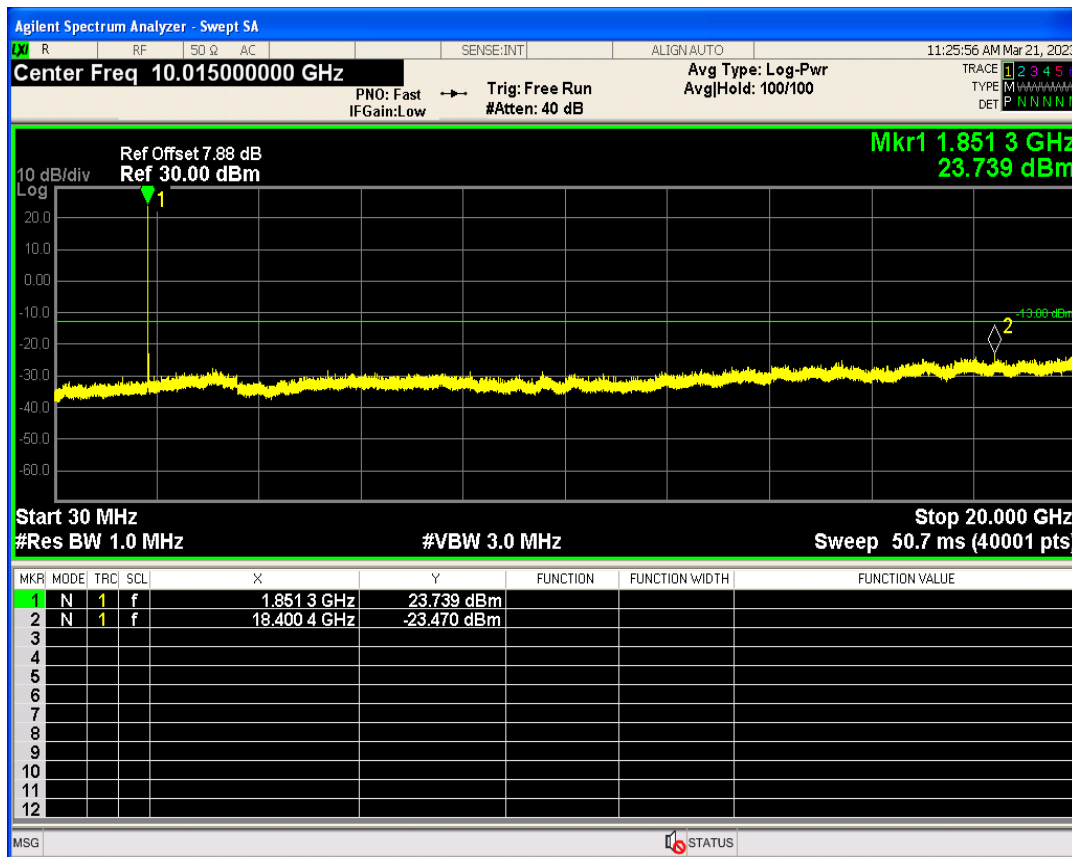

WCDMA Band2 Channel=9538

WCDMA Band2 Channel=9262

WCDMA Band4 Channel=1513

WCDMA Band4 Channel=1312

WCDMA Band5 Channel=4132

WCDMA Band5 Channel=4233

5 Out-of-band emissions

Band	Channel	Frequency (MHz)	Spur Freq (MHz)	Spur Level (dBm)	Limit (dBm)	Verdict
WCDMA Band2	9262	1852.4	18400.40	-23.46	-13	PASS
WCDMA Band2	9400	1880	19928.11	-23.04	-13	PASS
WCDMA Band2	9538	1907.6	17803.80	-23.59	-13	PASS
WCDMA Band4	1312	1712.4	19869.70	-24.53	-13	PASS
WCDMA Band4	1413	1732.6	17740.39	-23.80	-13	PASS
WCDMA Band4	1513	1752.6	19709.94	-24.09	-13	PASS
WCDMA Band5	4132	826.4	3218.90	-30.16	-13	PASS
WCDMA Band5	4182	836.4	3269.25	-29.58	-13	PASS
WCDMA Band5	4233	846.6	7650.57	-29.96	-13	PASS

WCDMA Band2 Channel=9262

WCDMA Band2 Channel=9538

WCDMA Band2 Channel=9400

WCDMA Band4 Channel=1413

WCDMA Band4 Channel=1312

WCDMA Band4 Channel=1513

WCDMA Band5 Channel=4182

WCDMA Band5 Channel=4132