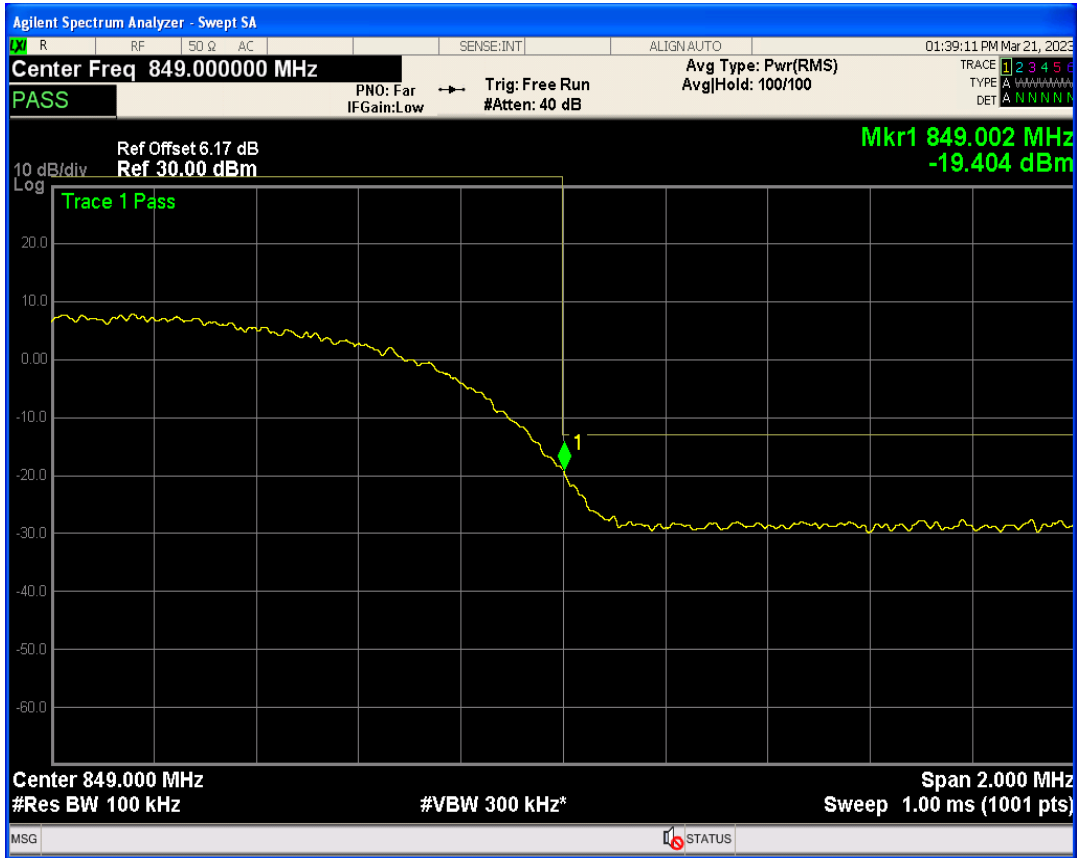

WCDMA Band2 Channel=9538

WCDMA Band2 Channel=9262

WCDMA Band4 Channel=1513

WCDMA Band4 Channel=1312

WCDMA Band5 Channel=4132

WCDMA Band5 Channel=4233

5 Out-of-band emissions

Band	Channel	Frequency (MHz)	Spur Freq (MHz)	Spur Level (dBm)	Limit (dBm)	Verdict
WCDMA Band2	9262	1852.4	18400.40	-23.46	-13	PASS
WCDMA Band2	9400	1880	19928.11	-23.04	-13	PASS
WCDMA Band2	9538	1907.6	17803.80	-23.59	-13	PASS
WCDMA Band4	1312	1712.4	19869.70	-24.53	-13	PASS
WCDMA Band4	1413	1732.6	17740.39	-23.80	-13	PASS
WCDMA Band4	1513	1752.6	19709.94	-24.09	-13	PASS
WCDMA Band5	4132	826.4	3218.90	-30.16	-13	PASS
WCDMA Band5	4182	836.4	3269.25	-29.58	-13	PASS
WCDMA Band5	4233	846.6	7650.57	-29.96	-13	PASS

WCDMA Band2 Channel=9262

WCDMA Band2 Channel=9538

WCDMA Band2 Channel=9400

WCDMA Band4 Channel=1413

WCDMA Band4 Channel=1312

WCDMA Band4 Channel=1513

WCDMA Band5 Channel=4182

WCDMA Band5 Channel=4132