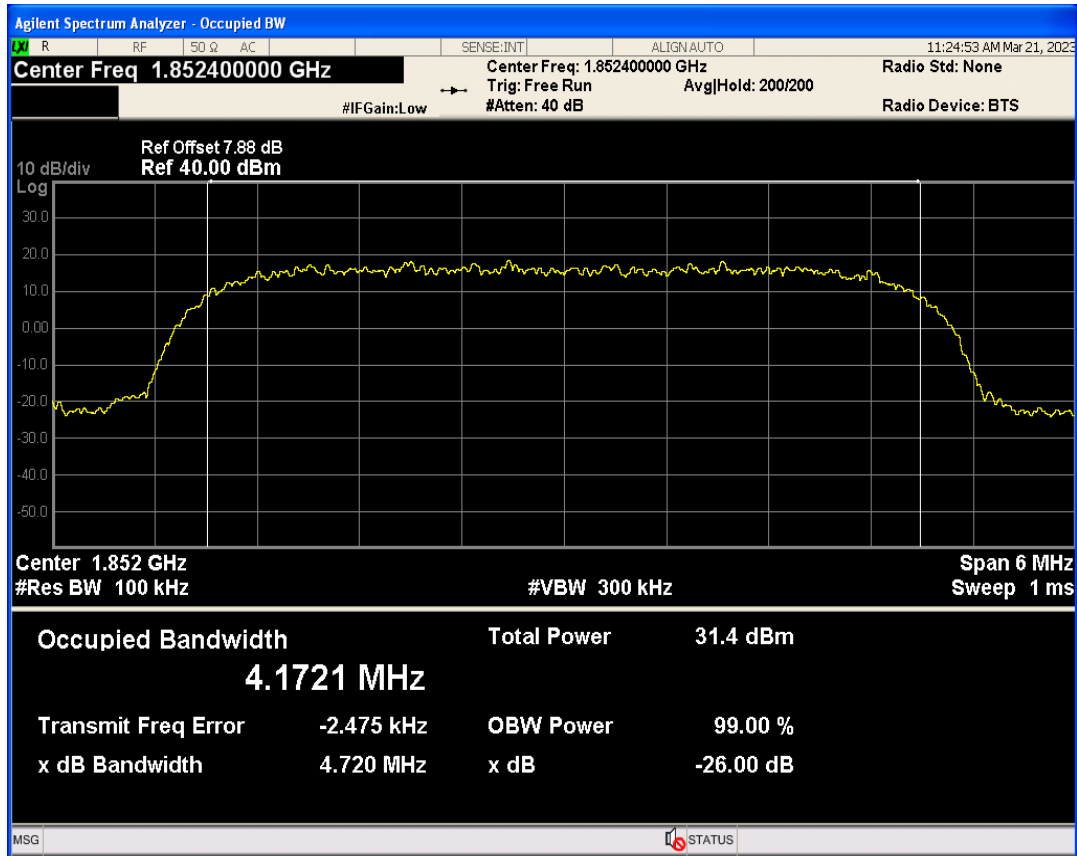

3 Occupied bandwidth

Band	Channel	Frequency (MHz)	99% OBW (kHz)	-26dB EBW (kHz)	Verdict
WCDMA Band2	9262	1852.4	4172.078	4720.226	PASS
WCDMA Band2	9400	1880	4176.212	4702.808	PASS
WCDMA Band2	9538	1907.6	4166.265	4699.923	PASS
WCDMA Band4	1312	1712.4	4176.908	4713.309	PASS
WCDMA Band4	1413	1732.6	4180.324	4726.093	PASS
WCDMA Band4	1513	1752.6	4190.743	4703.164	PASS
WCDMA Band5	4132	826.4	4176.535	4731.952	PASS
WCDMA Band5	4182	836.4	4186.357	4730.488	PASS
WCDMA Band5	4233	846.6	4184.031	4746.760	PASS

WCDMA Band2 Channel=9262