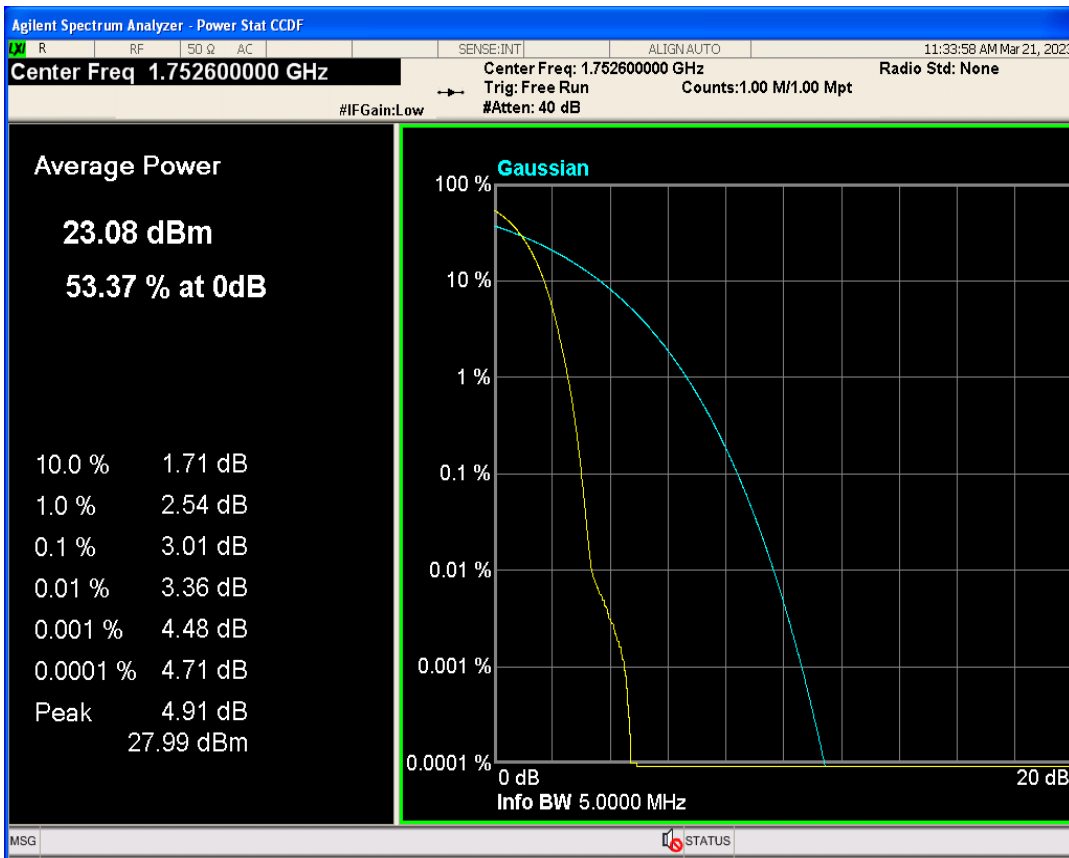

WCDMA Band2 Channel=9400

WCDMA Band2 Channel=9262

WCDMA Band4 Channel=1513

WCDMA Band4 Channel=1413

WCDMA Band5 Channel=4182

WCDMA Band5 Channel=4132

WCDMA Band5 Channel=4233

3 Occupied bandwidth