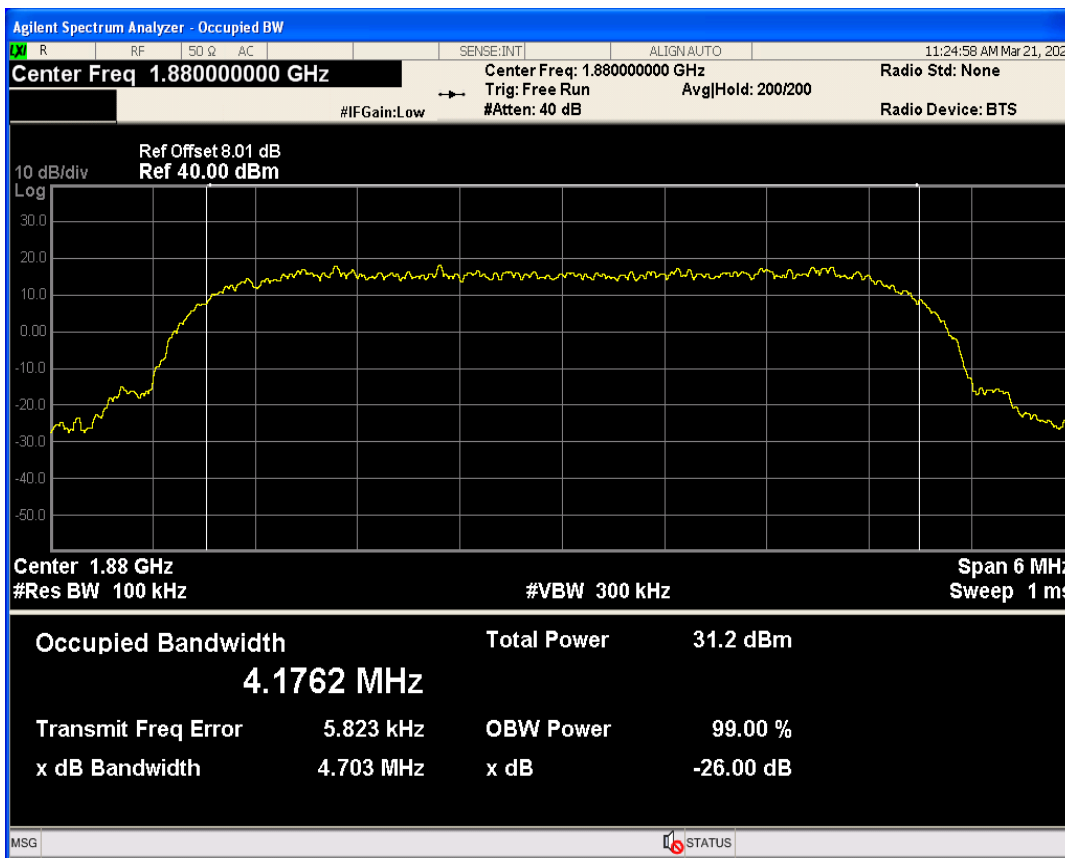

WCDMA Band2 Channel=9400