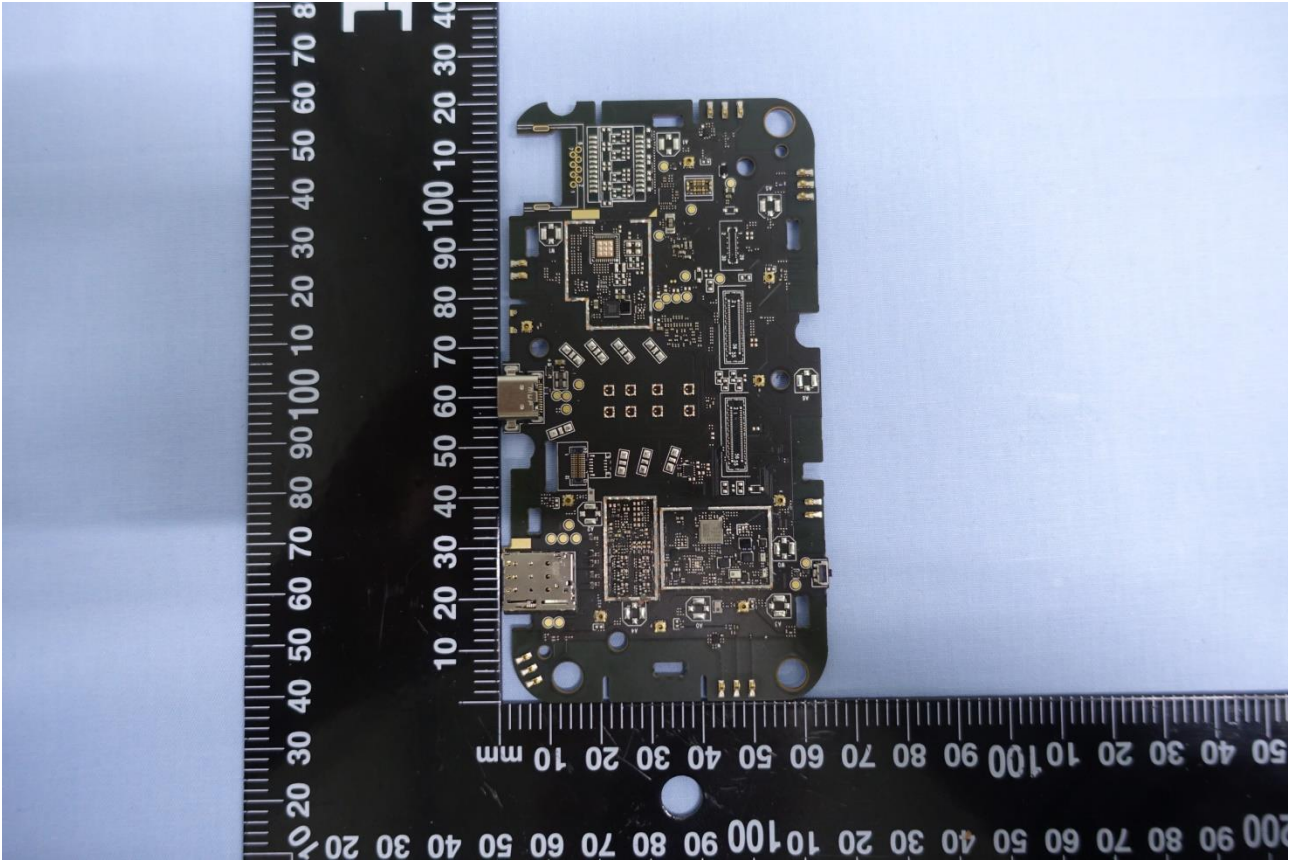

3. Internal Photograph of EUT

Brand Name: moxee / Model Name: K873HSVL

Note: The WLAN Ant.1/Ant.2 in WLAN 2.4GHz/5GHz/SAR report corresponding to EUT Photo W0 / W1 antenna.

Brand Name: moxee / Model Name: K873HSVL

Brand Name: moxee / Model Name: K873HSVL

Brand Name: moxee / Model Name: K873HSVL

Brand Name: moxee / Model Name: K873HSVL

Brand Name: moxee / Model Name: K873HSVL

Brand Name: moxee / Model Name: K873HSVL