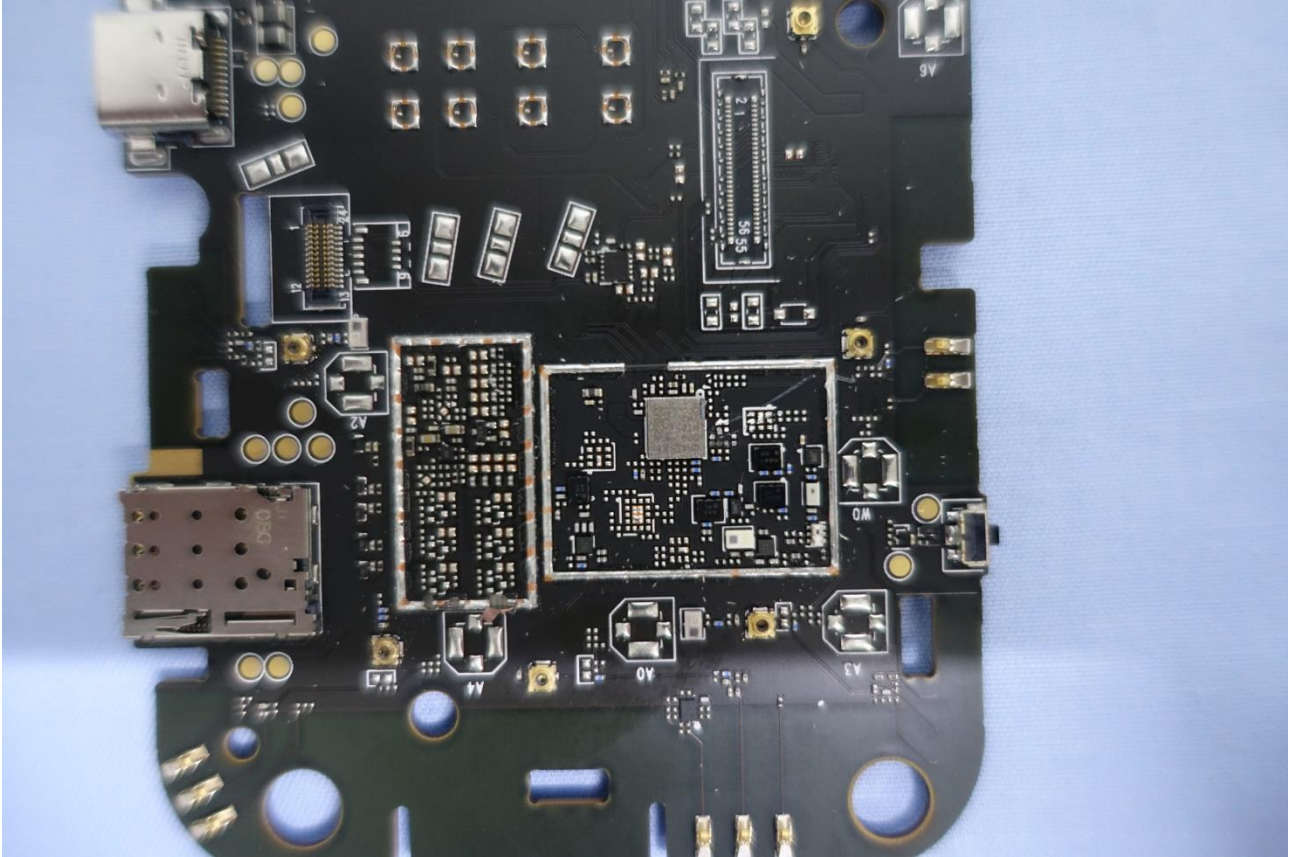

3. Internal Photograph of EUT

Brand Name: moxee / Model Name: K873HSVL

Note: The WLAN Ant.1/Ant.2 in WLAN 2.4GHz/5GHz/SAR report corresponding to EUT Photo W0 / W1 antenna.

Brand Name: moxee / Model Name: K873HSVL

Brand Name: moxee / Model Name: K873HSVL

Brand Name: moxee / Model Name: K873HSVL

Brand Name: moxee / Model Name: K873HSVL

Brand Name: moxee / Model Name: K873HSVL

Brand Name: moxee / Model Name: K873HSVL