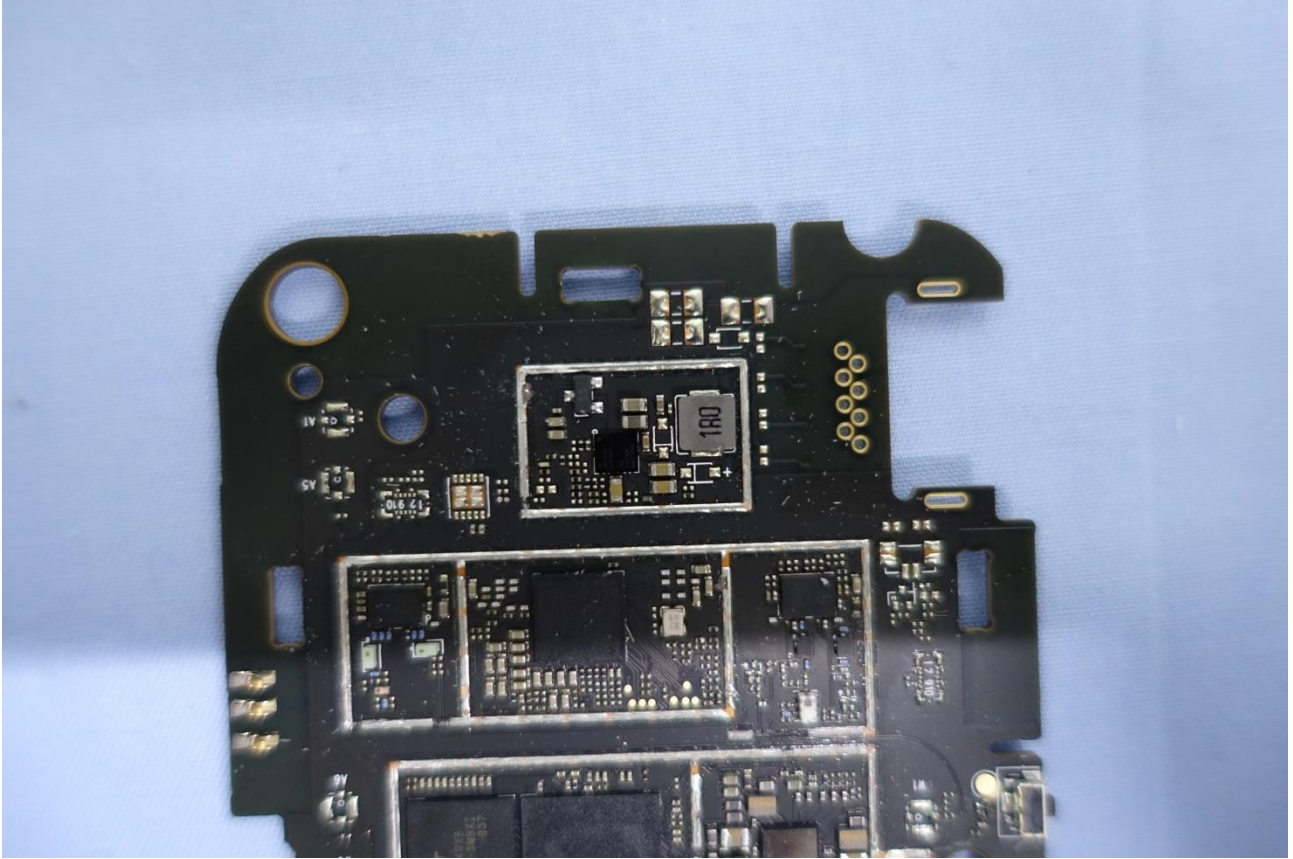

3. Internal Photograph of EUT

Brand Name: moxee / Model Name: K873HSVL

Note: The WLAN Ant.1/Ant.2 in WLAN 2.4GHz/5GHz/SAR report corresponding to EUT Photo W0 / W1 antenna.

Brand Name: moxee / Model Name: K873HSVL

Brand Name: moxee / Model Name: K873HSVL

Brand Name: moxee / Model Name: K873HSVL

Brand Name: moxee / Model Name: K873HSVL

Brand Name: moxee / Model Name: K873HSVL

Brand Name: moxee / Model Name: K873HSVL