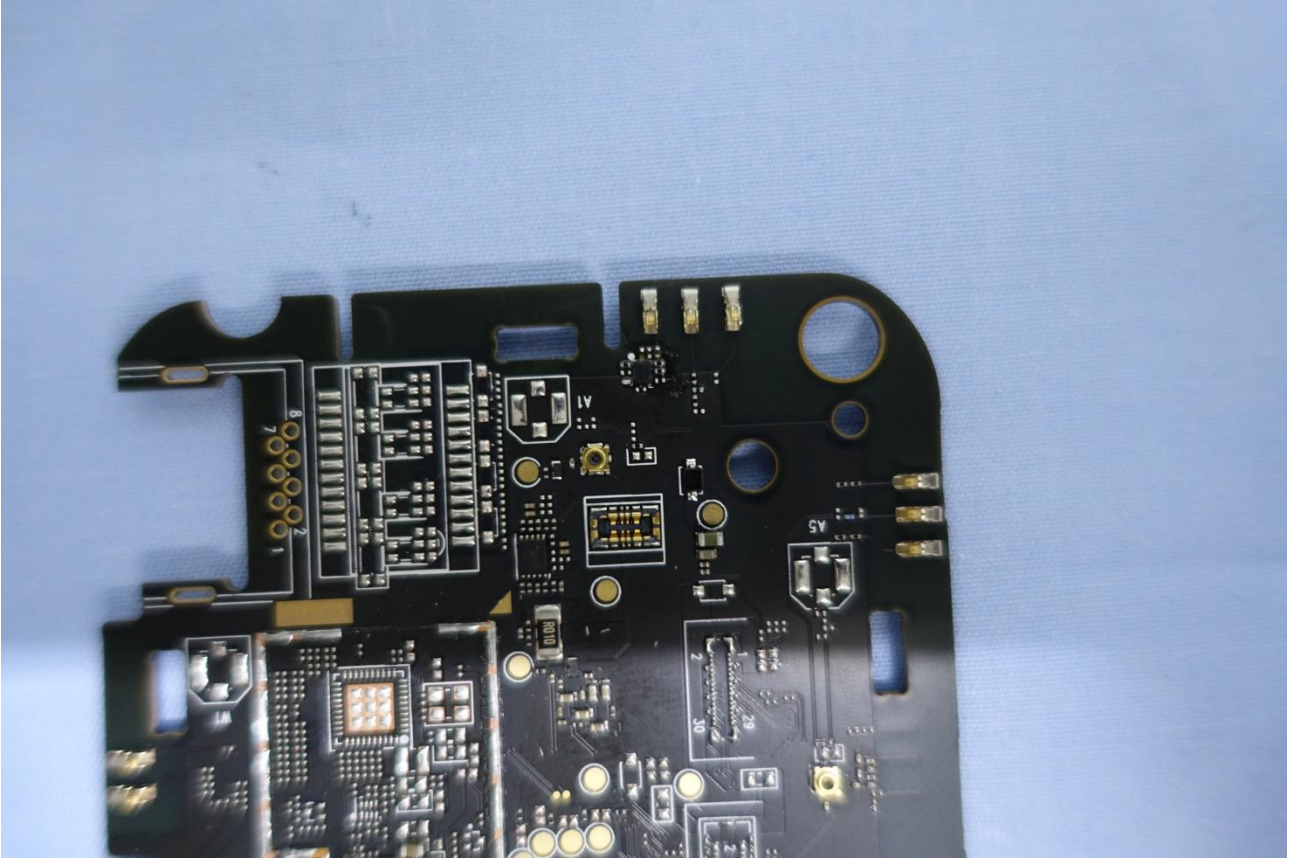

Brand Name: moxee / Model Name: K873HSVL