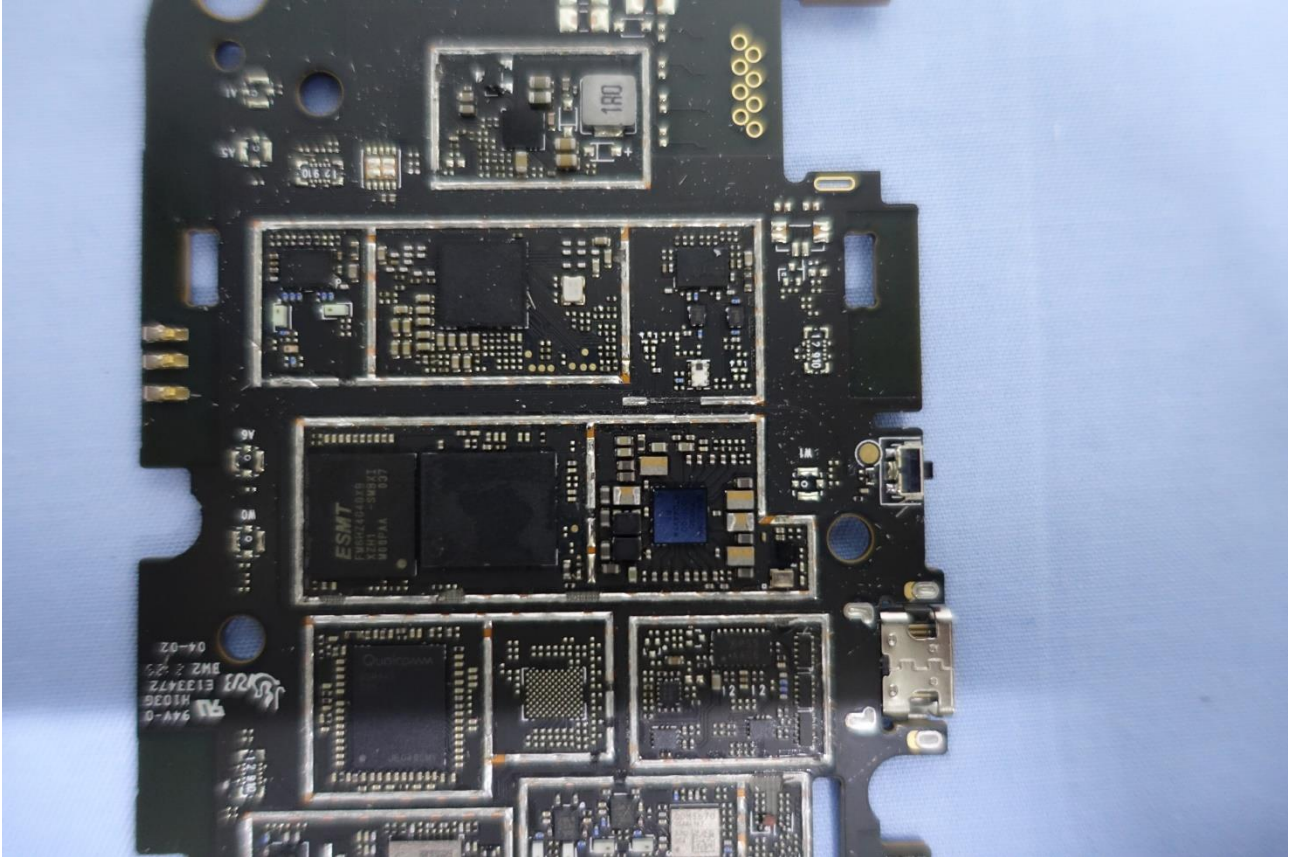

3. Internal Photograph of EUT

Brand Name: moxee / Model Name: K873HSVL

Note: The WLAN Ant.1/Ant.2 in WLAN 2.4GHz/5GHz/SAR report corresponding to EUT Photo W0 / W1 antenna.

Brand Name: moxee / Model Name: K873HSVL

Brand Name: moxee / Model Name: K873HSVL

Brand Name: moxee / Model Name: K873HSVL

Brand Name: moxee / Model Name: K873HSVL

Brand Name: moxee / Model Name: K873HSVL

Brand Name: moxee / Model Name: K873HSVL