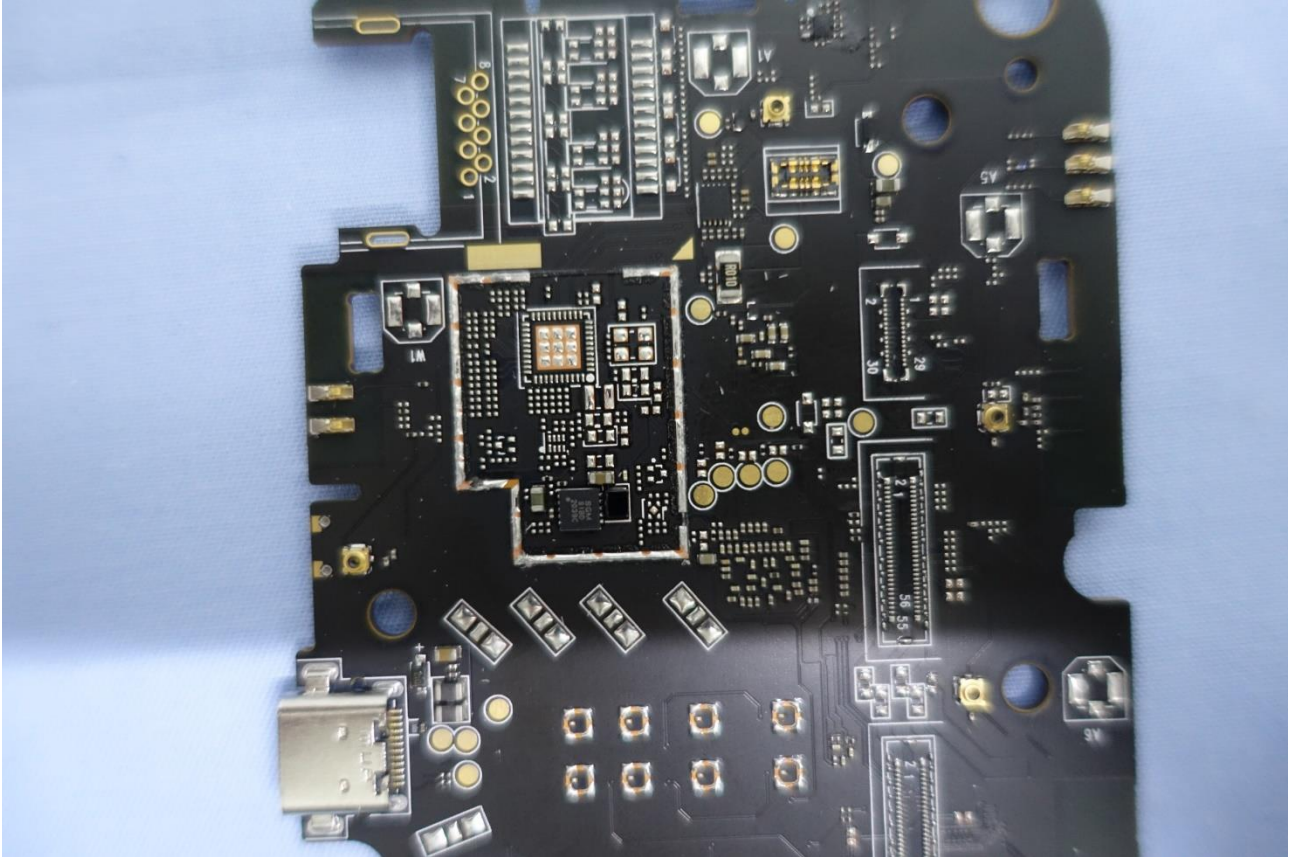

3. Internal Photograph of EUT

Brand Name: moxee / Model Name: K873HSVL

Note: The WLAN Ant.1/Ant.2 in WLAN 2.4GHz/5GHz/SAR report corresponding to EUT Photo W0 / W1 antenna.

Brand Name: moxee / Model Name: K873HSVL

Brand Name: moxee / Model Name: K873HSVL

Brand Name: moxee / Model Name: K873HSVL

Brand Name: moxee / Model Name: K873HSVL

Brand Name: moxee / Model Name: K873HSVL

Brand Name: moxee / Model Name: K873HSVL