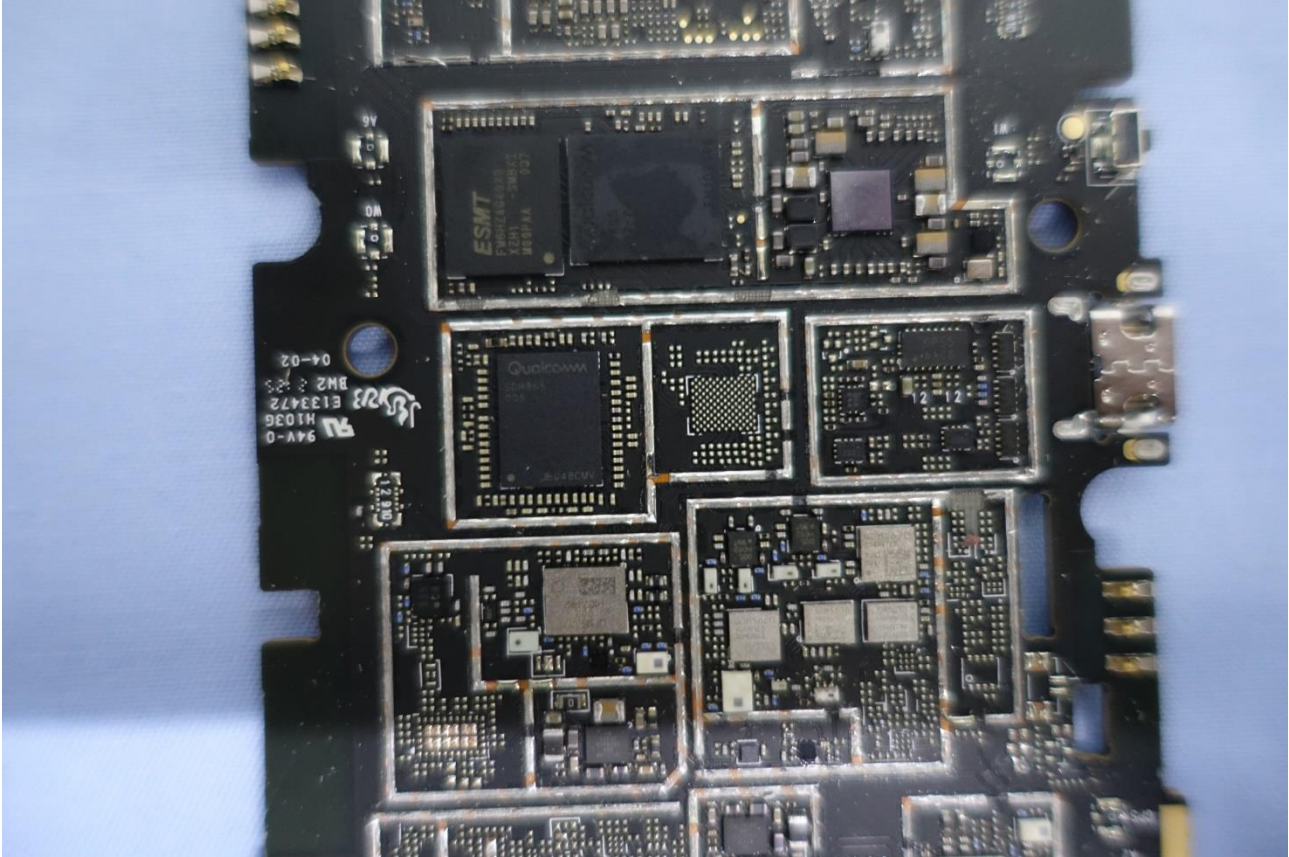

Brand Name: moxee / Model Name: K873HSVL