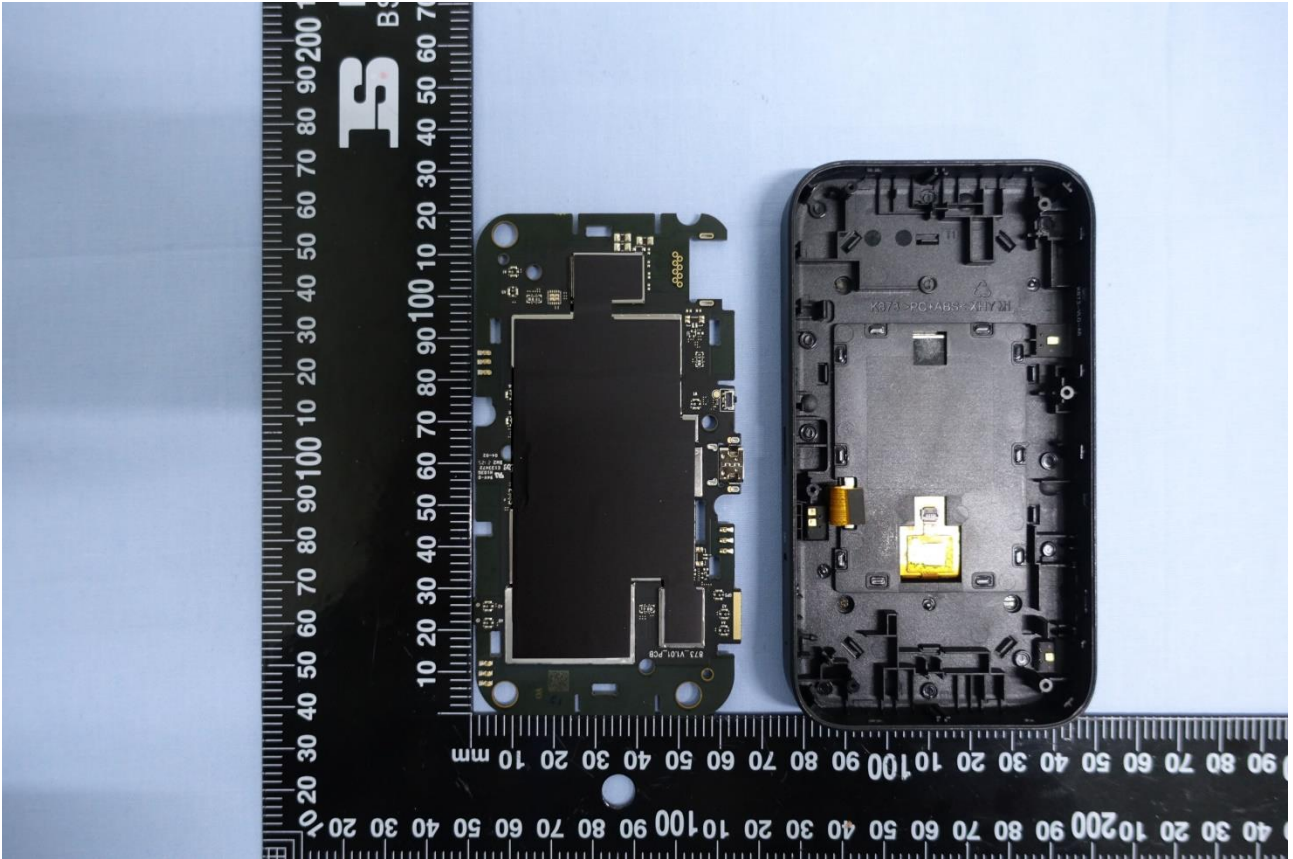

3. Internal Photograph of EUT

Brand Name: moxee / Model Name: K873HSVL

Note: The WLAN Ant.1/Ant.2 in WLAN 2.4GHz/5GHz/SAR report corresponding to EUT Photo W0 / W1 antenna.

Brand Name: moxee / Model Name: K873HSVL

Brand Name: moxee / Model Name: K873HSVL

Brand Name: moxee / Model Name: K873HSVL

Brand Name: moxee / Model Name: K873HSVL

Brand Name: moxee / Model Name: K873HSVL

Brand Name: moxee / Model Name: K873HSVL