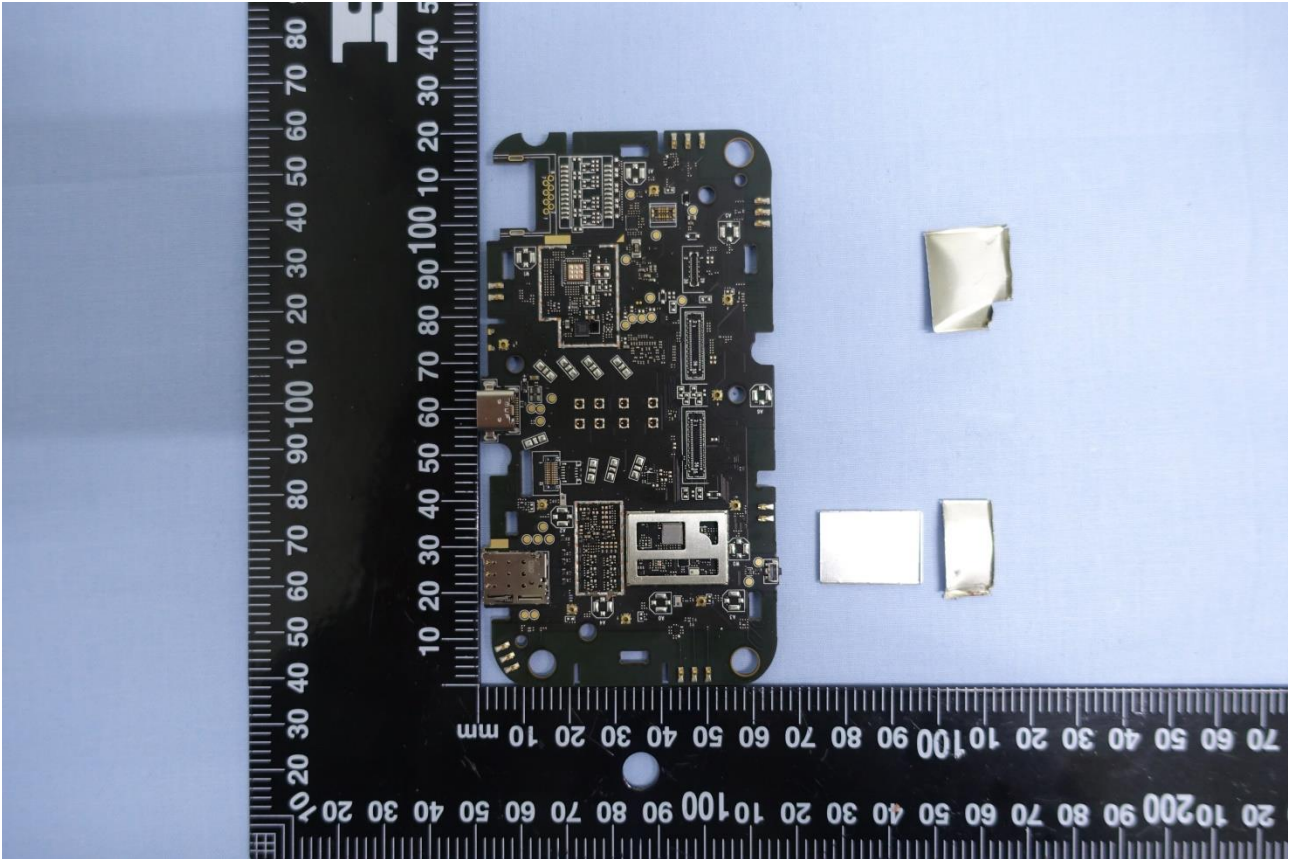

Brand Name: moxee / Model Name: K873HSVL