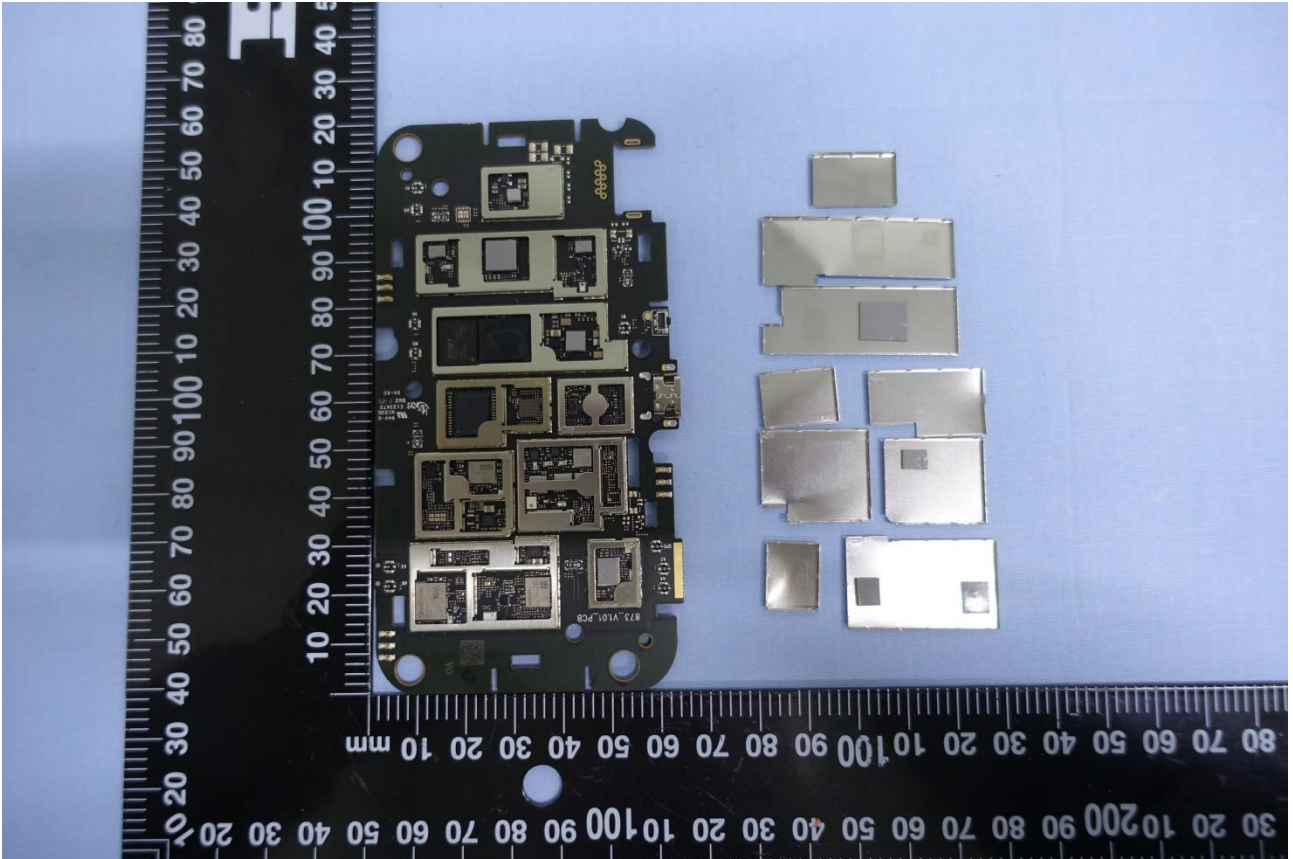

Brand Name: moxee / Model Name: K873HSVL