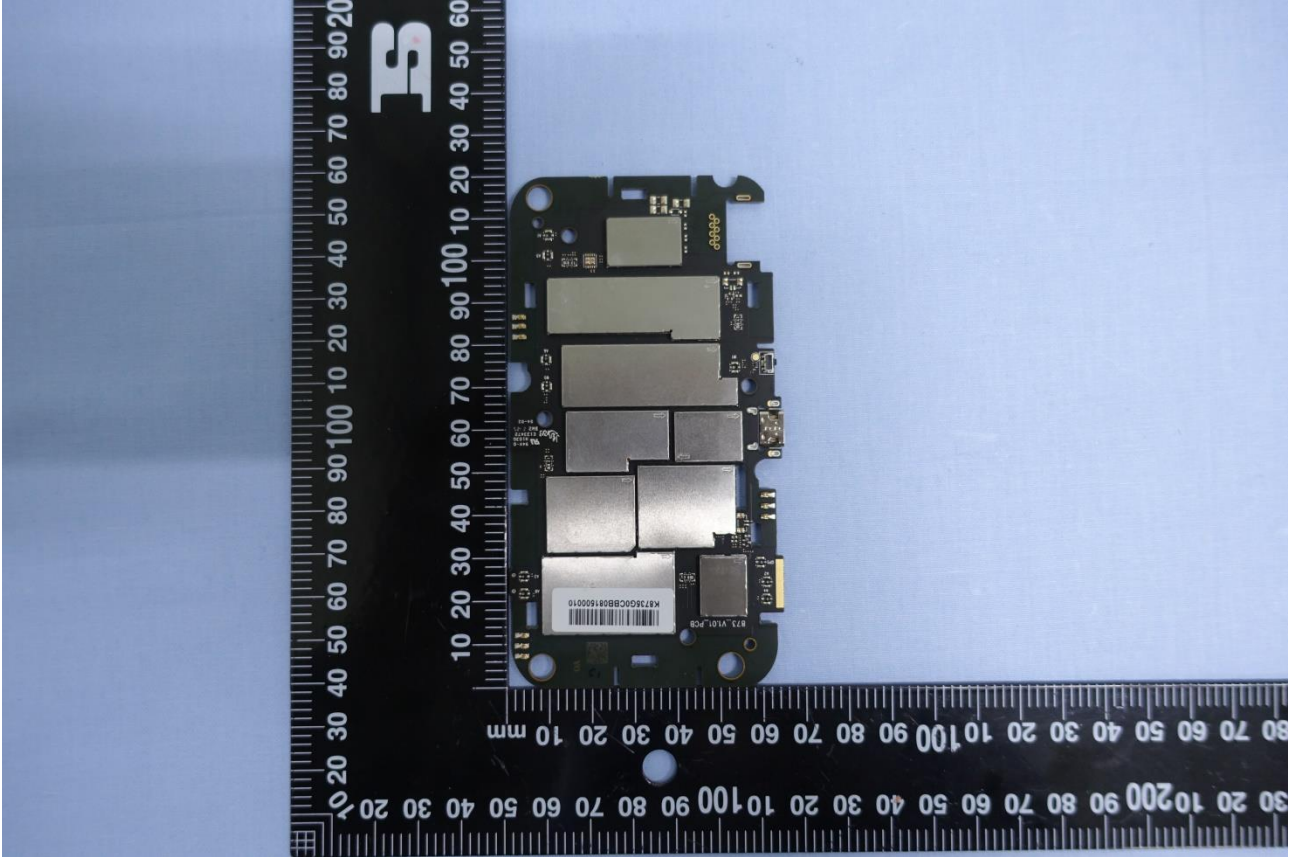

3. Internal Photograph of EUT

Brand Name: moxee / Model Name: K873HSVL

Note: The WLAN Ant.1/Ant.2 in WLAN 2.4GHz/5GHz/SAR report corresponding to EUT Photo W0 / W1 antenna.

Brand Name: moxee / Model Name: K873HSVL

Brand Name: moxee / Model Name: K873HSVL

Brand Name: moxee / Model Name: K873HSVL

Brand Name: moxee / Model Name: K873HSVL

Brand Name: moxee / Model Name: K873HSVL

Brand Name: moxee / Model Name: K873HSVL