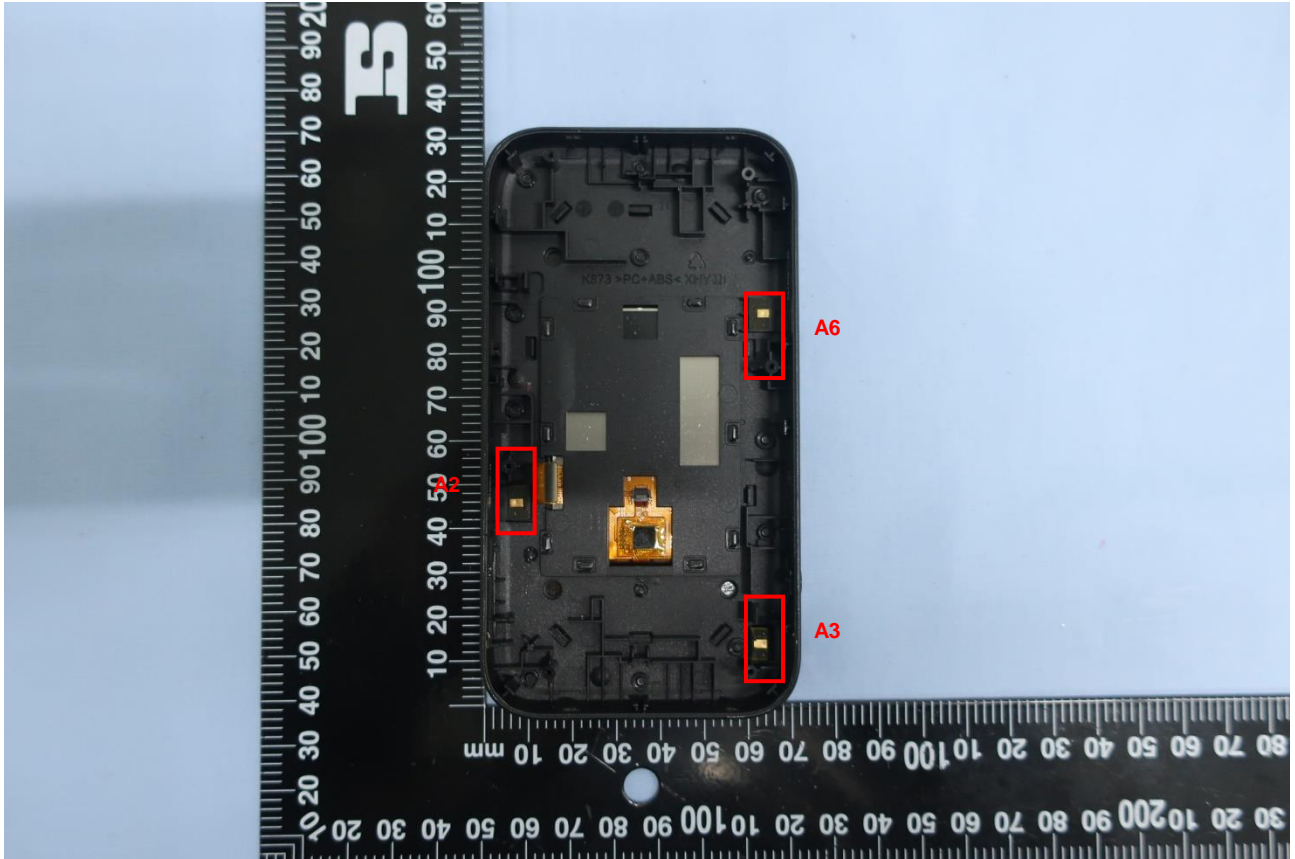

3. Internal Photograph of EUT

Brand Name: moxee / Model Name: K873HSVL

Note: The WLAN Ant.1/Ant.2 in WLAN 2.4GHz/5GHz/SAR report corresponding to EUT Photo W0 / W1 antenna.

Brand Name: moxee / Model Name: K873HSVL