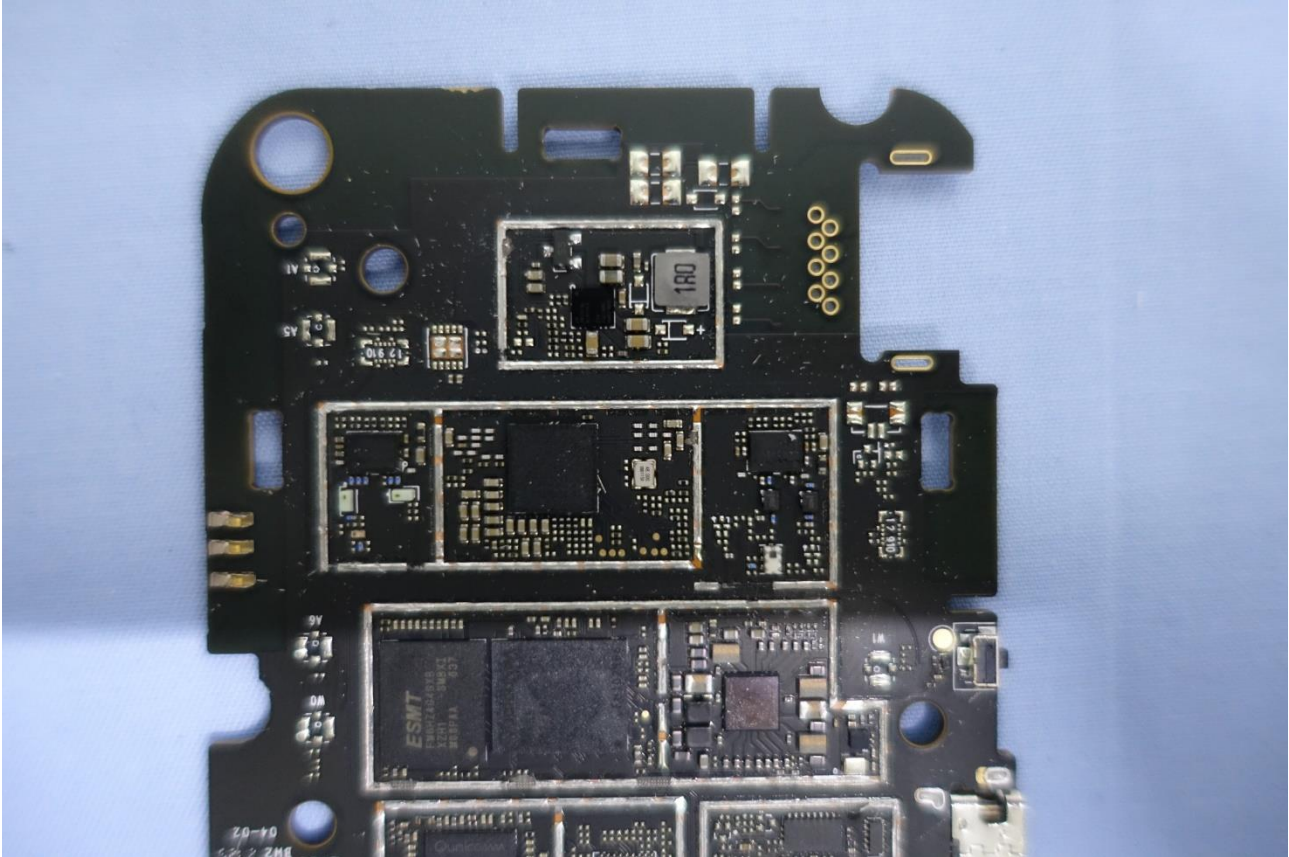

3. Internal Photograph of EUT

Brand Name: moxee / Model Name: K873HSVL

Note: The WLAN Ant.1/Ant.2 in WLAN 2.4GHz/5GHz/SAR report corresponding to EUT Photo W0 / W1 antenna.

Brand Name: moxee / Model Name: K873HSVL

Brand Name: moxee / Model Name: K873HSVL

Brand Name: moxee / Model Name: K873HSVL

Brand Name: moxee / Model Name: K873HSVL

Brand Name: moxee / Model Name: K873HSVL

Brand Name: moxee / Model Name: K873HSVL