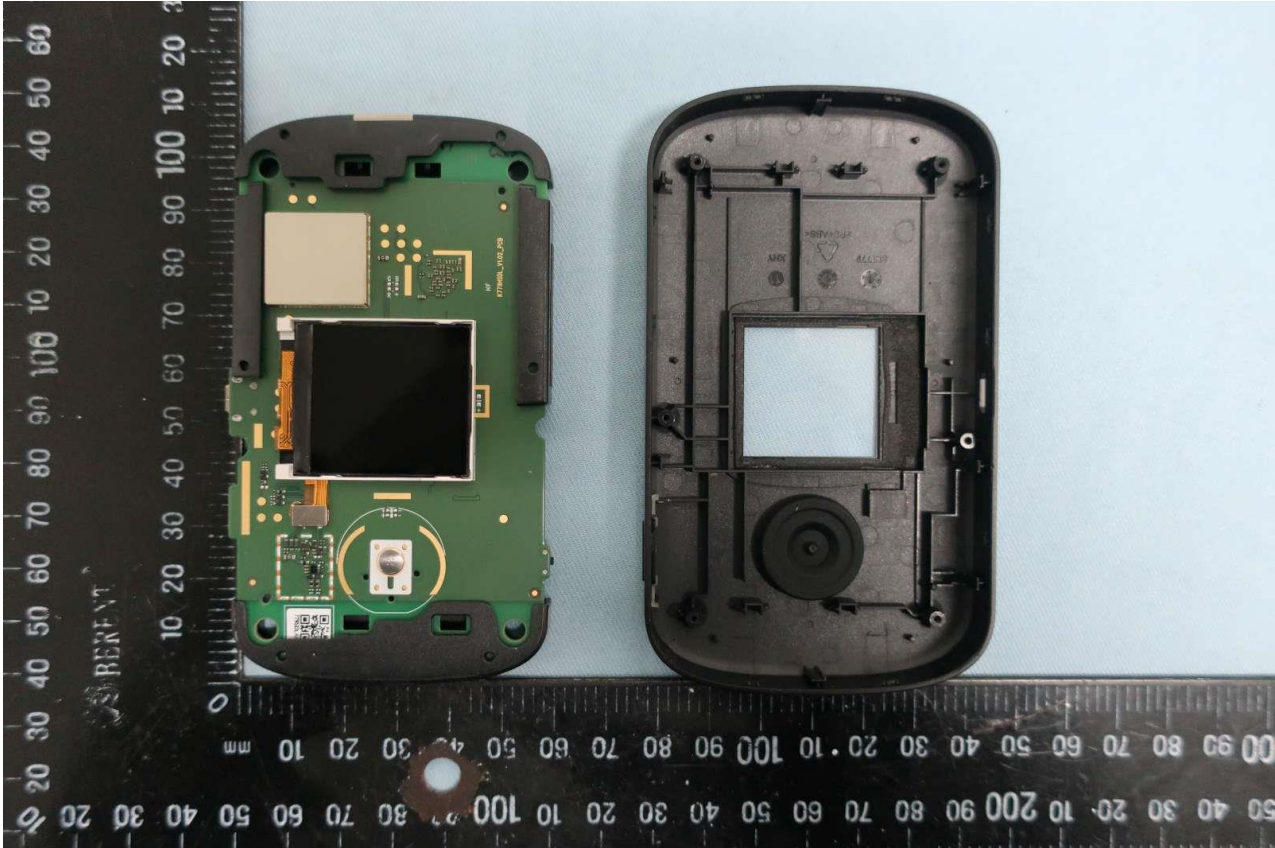

3. Internal Photograph of EUT

Brand Name: moxee; Model Name: K779HSDL

Brand Name: moxee; Model Name: K779HSDL

Brand Name: moxee; Model Name: K779HSDL

Brand Name: moxee; Model Name: K779HSDL

Brand Name: moxee; Model Name: K779HSDL

Brand Name: moxee; Model Name: K779HSDL

Brand Name: moxee; Model Name: K779HSDL

Brand Name: moxee; Model Name: K779HSDL

Brand Name: moxee; Model Name: K779HSDL

Brand Name: moxee; Model Name: K779HSDL

Brand Name: moxee; Model Name: K779HSDL