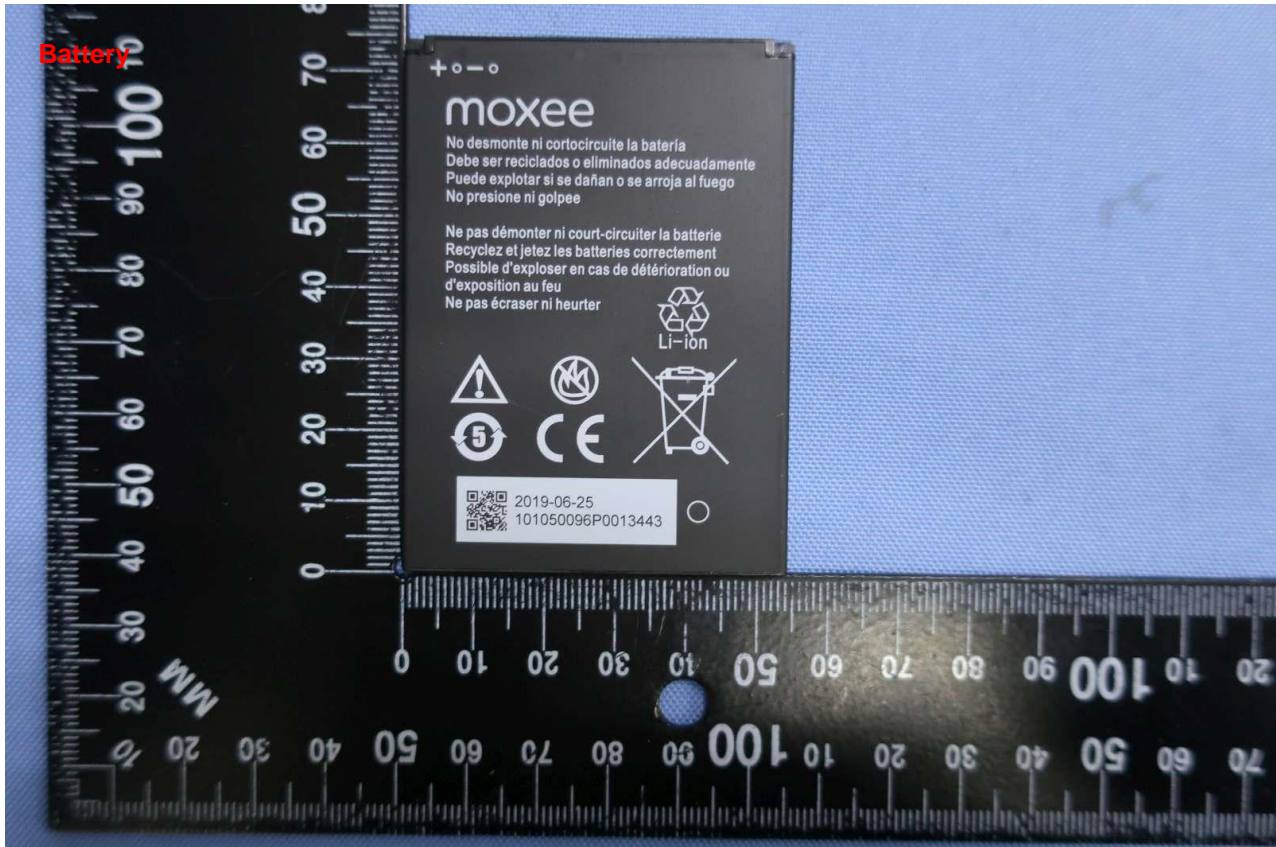

Brand Name: moxee / Model Name: K500HPEL / Marketing Name: K500HPEL