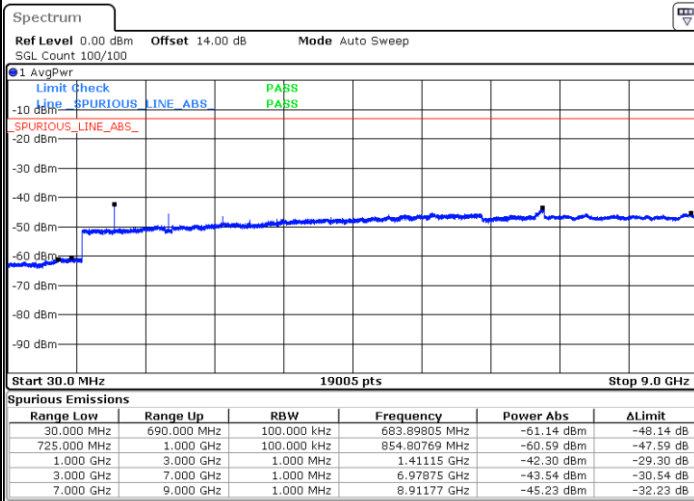

LTE Band 12 / 5MHz

Lowest Channel / QPSK

Lowest Channel / 16QAM

Date: 31.AUG.2019 07:57:51

Date: 31.AUG.2019 07:58:48

Middle Channel / QPSK

Middle Channel / 16QAM

Date: 31.AUG.2019 08:00:25

Date: 31.AUG.2019 08:01:21

LTE Band 12 / 5MHz

Highest Channel / QPSK

Date: 31.AUG.2019 08:07:36

Highest Channel / 16QAM

Date: 31.AUG.2019 08:08:32

LTE Band 12 / 10MHz

Lowest Channel / QPSK