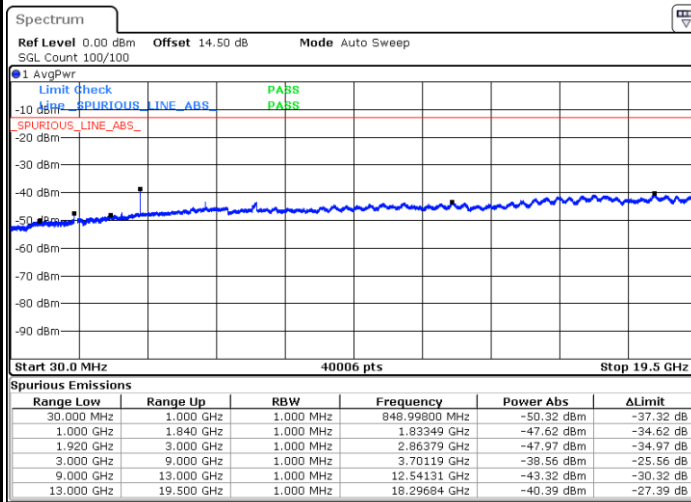

LTE Band 25 / 10MHz

Lowest Channel / QPSK

Date: 31.AUG.2019 11:04:01