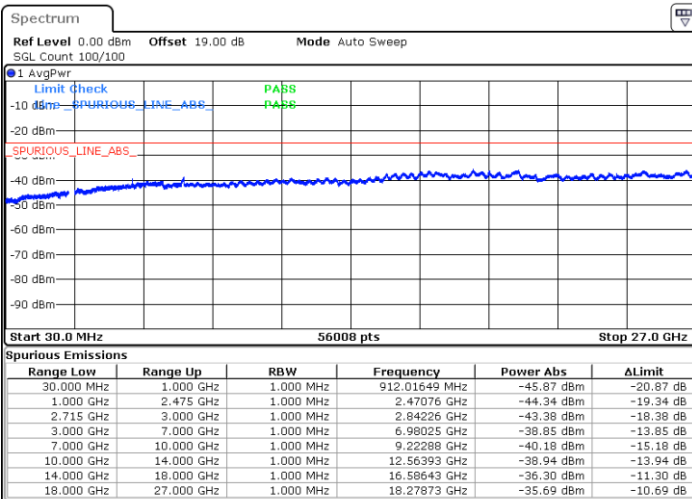

Middle Channel / QPSK

Middle Channel / 16QAM

Date: 31.AUG.2019 18:08:05

Date: 31.AUG.2019 18:08:58

LTE Band 41 / 5MHz

Lowest Channel / QPSK

Date: 29.AUG.2019 21:38:12

Lowest Channel / 16QAM

Date: 29.AUG.2019 21:40:55

Middle Channel / QPSK

Date: 29.AUG.2019 21:39:06

Middle Channel / 16QAM

Date: 29.AUG.2019 21:41:50

LTE Band 41 / 5MHz

Highest Channel / QPSK

Highest Channel / 16QAM

Date: 29.AUG.2019 21:40:01

Date: 29.AUG.2019 21:42:45

LTE Band 41 / 10MHz

Lowest Channel / QPSK

Lowest Channel / 16QAM

Date: 29.AUG.2019 21:43:39

Date: 29.AUG.2019 21:46:23