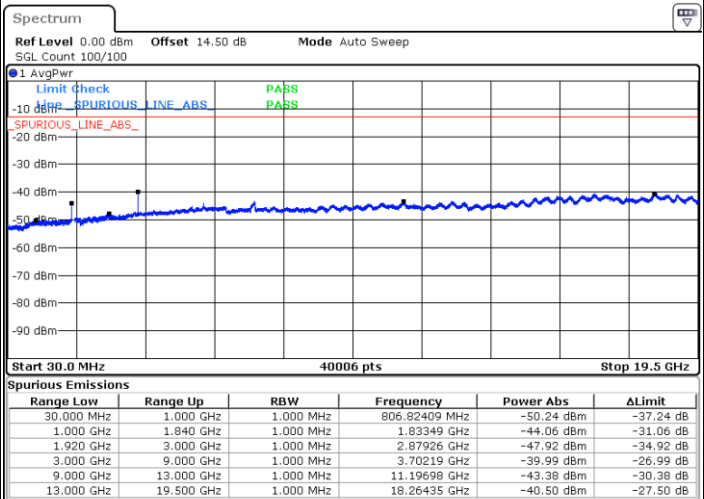

LTE Band 25 / 15MHz

Highest Channel / QPSK

Date: 31.AUG.2019 11:26:19

Highest Channel / 16QAM

Date: 31.AUG.2019 11:27:16

LTE Band 25 / 20MHz

Lowest Channel / QPSK

Date: 31.AUG.2019 11:28:53

Lowest Channel / 16QAM

Date: 31.AUG.2019 11:29:50

LTE Band 25 / 20MHz

Middle Channel / QPSK

Middle Channel / 16QAM

Date: 31.AUG.2019 11:31:27

Date: 31.AUG.2019 11:32:23

Highest Channel / QPSK