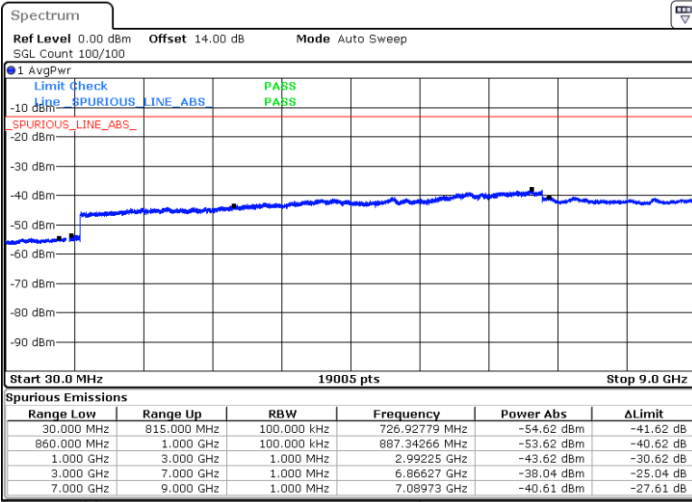

Date: 31.AUG.2019 17:49:30

LTE Band 26 / 3MHz

Lowest Channel / QPSK

Date: 31.AUG.2019 17:50:23

Lowest Channel / 16QAM

Date: 31.AUG.2019 17:51:16

LTE Band 26 / 3MHz

Middle Channel / QPSK

Middle Channel / 16QAM

Date: 31.AUG.2019 17:52:09

Date: 31.AUG.2019 17:53:02

Highest Channel / QPSK

Highest Channel / 16QAM

Date: 31.AUG.2019 17:53:56

Date: 31.AUG.2019 17:54:49

LTE Band 26 / 5MHz

Lowest Channel / QPSK

Lowest Channel / 16QAM

Date: 31.AUG.2019 17:55:42

Date: 31.AUG.2019 17:56:35

Middle Channel / QPSK

Middle Channel / 16QAM

Date: 31.AUG.2019 17:57:28

Date: 31.AUG.2019 17:58:21