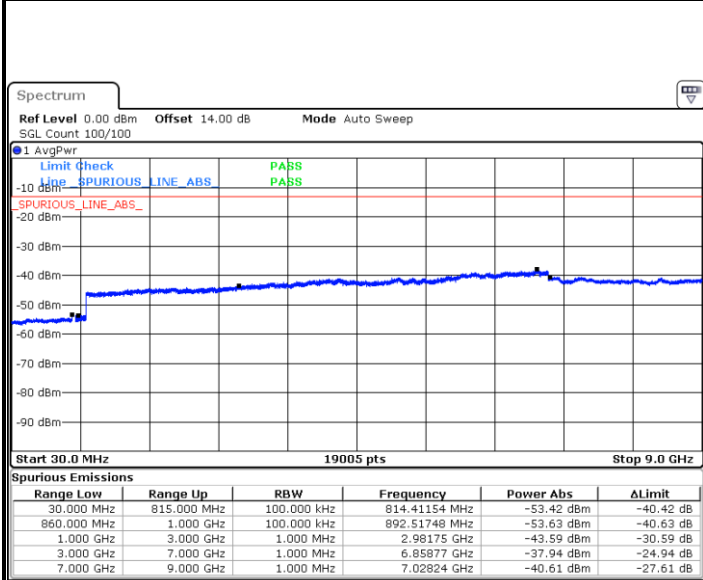

LTE Band 26 / 5MHz

Highest Channel / QPSK

Highest Channel / 16QAM

Date: 31.AUG.2019 17:59:14

Date: 31.AUG.2019 18:00:07

LTE Band 26 / 10MHz

Lowest Channel / QPSK

Lowest Channel / 16QAM

Date: 31.AUG.2019 18:01:00

Date: 31.AUG.2019 18:01:53

LTE Band 26 / 10MHz

Middle Channel / QPSK

Date: 31 AUG.2019 18:02:46

Middle Channel / 16QAM

Date: 31 AUG.2019 18:03:39

Highest Channel / QPSK

Date: 31 AUG.2019 18:04:32

Highest Channel / 16QAM

Date: 31 AUG.2019 18:05:25

LTE Band 26 / 15MHz

Lowest Channel / QPSK

Lowest Channel / 16QAM

Date: 31.AUG.2019 18:06:19

Date: 31.AUG.2019 18:07:12