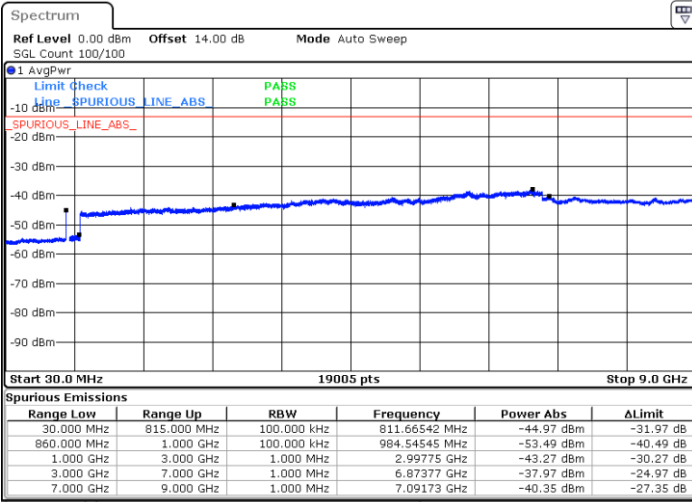

Date: 31.AUG.2019 18:01:00

Date: 31.AUG.2019 18:01:53

LTE Band 26 / 10MHz

Middle Channel / QPSK

Date: 31 AUG.2019 18:02:46

Middle Channel / 16QAM

Date: 31 AUG.2019 18:03:39

Highest Channel / QPSK

Date: 31 AUG.2019 18:04:32

Highest Channel / 16QAM

Date: 31 AUG.2019 18:05:25

LTE Band 26 / 15MHz

Lowest Channel / QPSK

Lowest Channel / 16QAM

Date: 31.AUG.2019 18:06:19

Date: 31.AUG.2019 18:07:12

Middle Channel / QPSK

Middle Channel / 16QAM

Date: 31.AUG.2019 18:08:05

Date: 31.AUG.2019 18:08:58

LTE Band 41 / 5MHz

Lowest Channel / QPSK

Date: 29.AUG.2019 21:38:12

Lowest Channel / 16QAM