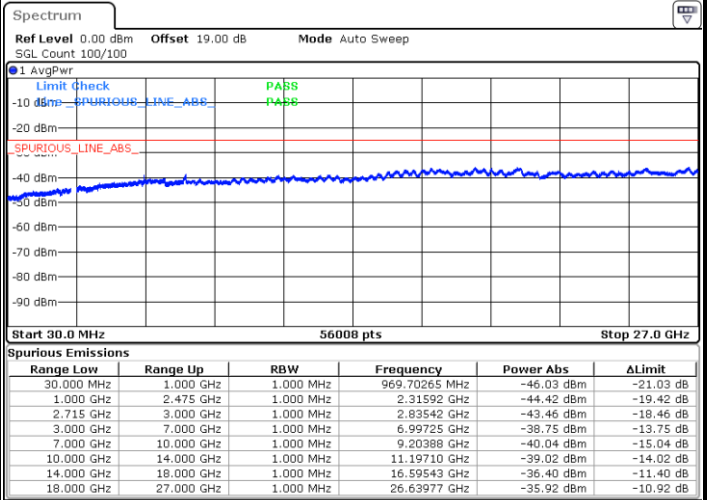

Middle Channel / QPSK

Middle Channel / 16QAM

Date: 31.AUG.2019 18:08:05

Date: 31.AUG.2019 18:08:58

LTE Band 41 / 5MHz

Lowest Channel / QPSK

Date: 29.AUG.2019 21:38:12

Lowest Channel / 16QAM

Date: 29.AUG.2019 21:40:55

Middle Channel / QPSK

Date: 29.AUG.2019 21:39:06

Middle Channel / 16QAM

Date: 29.AUG.2019 21:41:50

LTE Band 41 / 5MHz

Highest Channel / QPSK

Highest Channel / 16QAM

Date: 29.AUG.2019 21:40:01

Date: 29.AUG.2019 21:42:45

LTE Band 41 / 10MHz

Lowest Channel / QPSK

Lowest Channel / 16QAM

Date: 29.AUG.2019 21:43:39

Date: 29.AUG.2019 21:46:23