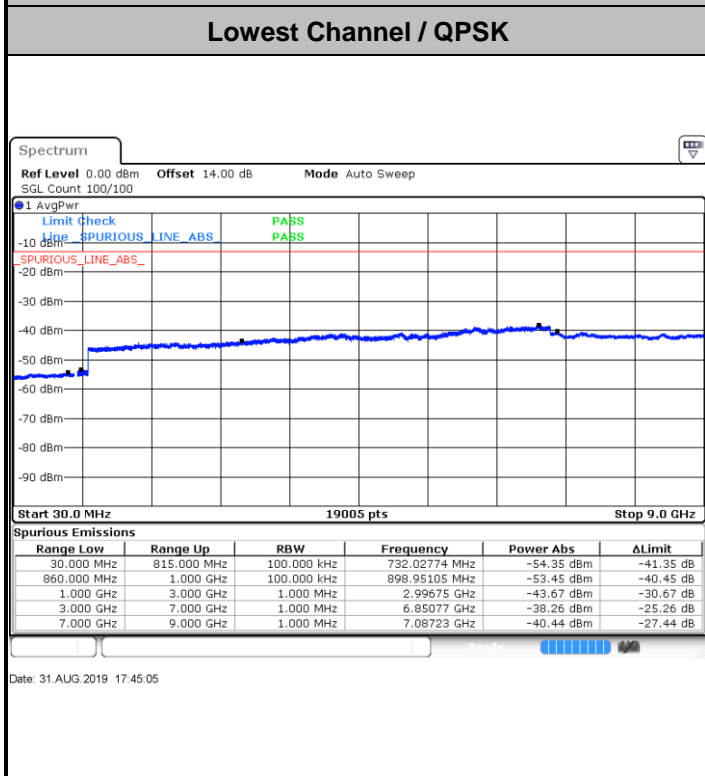

Lowest Channel / 16QAM

Date: 31.AUG.2019 11:29:50

LTE Band 25 / 20MHz

Middle Channel / QPSK

Middle Channel / 16QAM

Date: 31.AUG.2019 11:31:27

Date: 31.AUG.2019 11:32:23

Highest Channel / QPSK

Highest Channel / 16QAM

Date: 31.AUG.2019 11:38:40

Date: 31.AUG.2019 11:39:36

LTE Band 26 / 1.4MHz

LTE Band 26 / 1.4MHz

Highest Channel / QPSK

Date: 31.AUG.2019 17:48:37

Highest Channel / 16QAM

Date: 31.AUG.2019 17:49:30

LTE Band 26 / 3MHz

Lowest Channel / QPSK

Date: 31.AUG.2019 17:50:23

Lowest Channel / 16QAM

Date: 31.AUG.2019 17:51:16

LTE Band 26 / 3MHz

Middle Channel / QPSK

Middle Channel / 16QAM

Date: 31.AUG.2019 17:52:09

Date: 31.AUG.2019 17:53:02

Highest Channel / QPSK

Highest Channel / 16QAM

Date: 31.AUG.2019 17:53:56

Date: 31.AUG.2019 17:54:49

LTE Band 26 / 5MHz