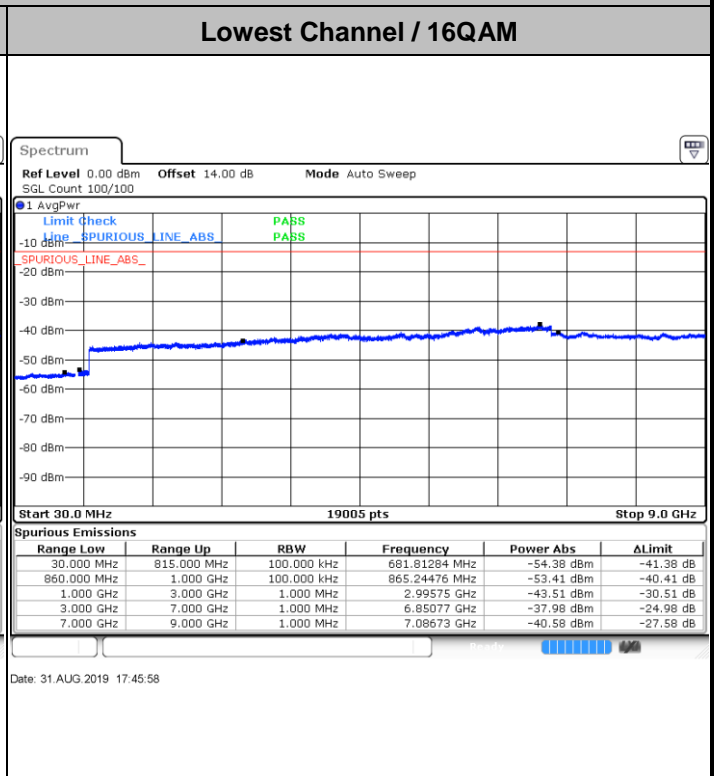

Lowest Channel / 16QAM

Date: 31.AUG.2019 11:29:50

LTE Band 25 / 20MHz

Middle Channel / QPSK

Middle Channel / 16QAM

Date: 31.AUG.2019 11:31:27

Date: 31.AUG.2019 11:32:23

Highest Channel / QPSK

Highest Channel / 16QAM

Date: 31.AUG.2019 11:38:40

Date: 31.AUG.2019 11:39:36

LTE Band 26 / 1.4MHz

LTE Band 26 / 1.4MHz

Highest Channel / QPSK

Date: 31.AUG.2019 17:48:37

Highest Channel / 16QAM

Date: 31.AUG.2019 17:49:30

LTE Band 26 / 3MHz

Lowest Channel / QPSK

Date: 31.AUG.2019 17:50:23

Lowest Channel / 16QAM

Date: 31.AUG.2019 17:51:16

LTE Band 26 / 3MHz

Middle Channel / QPSK

Middle Channel / 16QAM

Date: 31.AUG.2019 17:52:09

Date: 31.AUG.2019 17:53:02

Highest Channel / QPSK

Highest Channel / 16QAM

Date: 31.AUG.2019 17:53:56

Date: 31.AUG.2019 17:54:49

LTE Band 26 / 5MHz