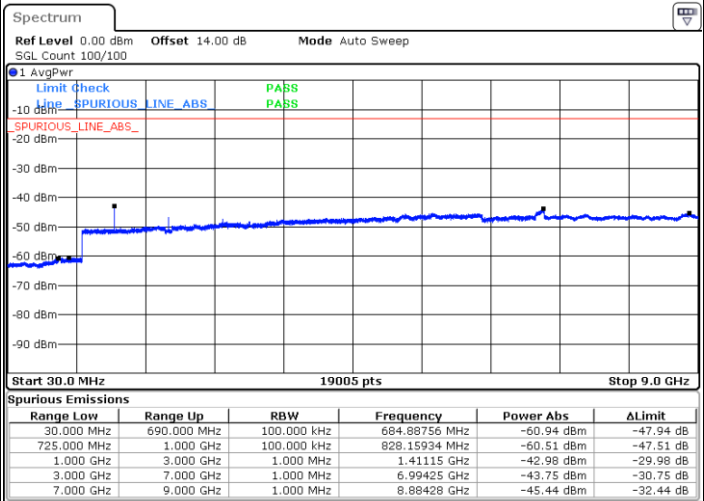

LTE Band 12 / 5MHz

Lowest Channel / QPSK

Lowest Channel / 16QAM

Date: 31.AUG.2019 07:57:51

Date: 31.AUG.2019 07:58:48

Middle Channel / QPSK

Middle Channel / 16QAM

Date: 31.AUG.2019 08:00:25

Date: 31.AUG.2019 08:01:21

LTE Band 12 / 5MHz

Highest Channel / QPSK

Date: 31.AUG.2019 08:07:36

Highest Channel / 16QAM

Date: 31.AUG.2019 08:08:32

LTE Band 12 / 10MHz

Lowest Channel / QPSK