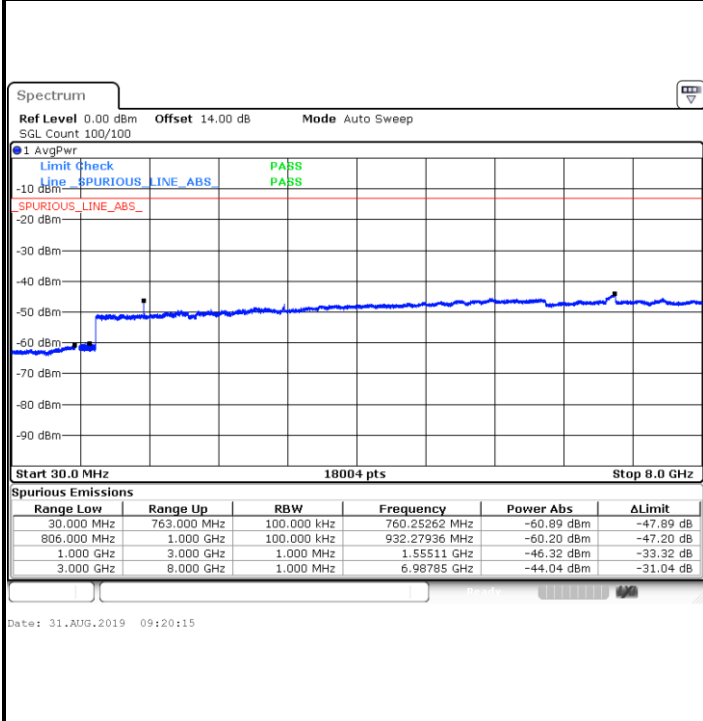

Date: 31.AUG.2019 08:14:47

Lowest Channel / 16QAM

Date: 31.AUG.2019 08:15:44

LTE Band 12 / 10MHz

Middle Channel / QPSK

Date: 31.AUG.2019 08:17:21

Middle Channel / 16QAM

Date: 31.AUG.2019 08:18:18

Highest Channel / QPSK

Date: 31.AUG.2019 08:24:33

Highest Channel / 16QAM

Date: 31.AUG.2019 08:25:29

LTE Band 13 / 5MHz

Lowest Channel / QPSK

Lowest Channel / 16QAM

Middle Channel / QPSK

Middle Channel / 16QAM

LTE Band 13 / 5MHz

Highest Channel / QPSK

Highest Channel / 16QAM

LTE Band 13 / 10MHz

Middle Channel / QPSK

Middle Channel / 16QAM

LTE Band 25 / 1.4MHz