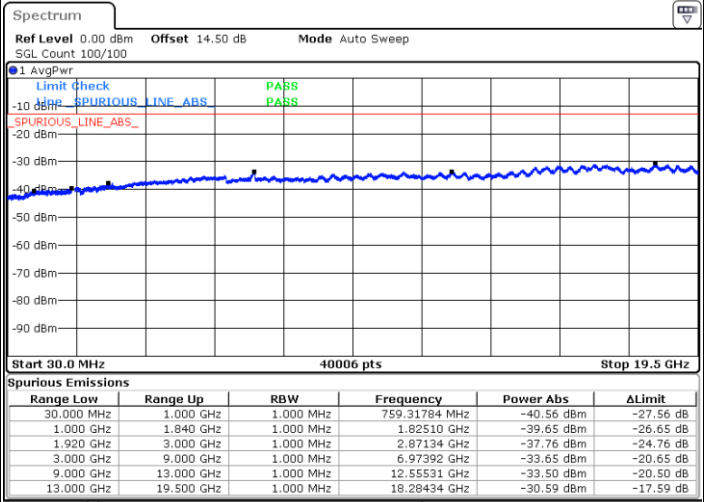

Middle Channel / 16QAM

LTE Band 13 / 5MHz

Highest Channel / QPSK

Highest Channel / 16QAM

LTE Band 13 / 10MHz

Middle Channel / QPSK

Middle Channel / 16QAM

LTE Band 25 / 1.4MHz

Lowest Channel / QPSK

Lowest Channel / 16QAM

Date: 31.AUG.2019 10:21:47

Date: 31.AUG.2019 10:22:43

Middle Channel / QPSK

Middle Channel / 16QAM

Date: 31.AUG.2019 10:24:21

Date: 31.AUG.2019 10:25:18

LTE Band 25 / 1.4MHz

Highest Channel / QPSK

Date: 31.AUG.2019 10:33:17

Highest Channel / 16QAM

Date: 31.AUG.2019 10:34:13

LTE Band 25 / 3MHz

Lowest Channel / QPSK

Date: 31.AUG.2019 10:39:19