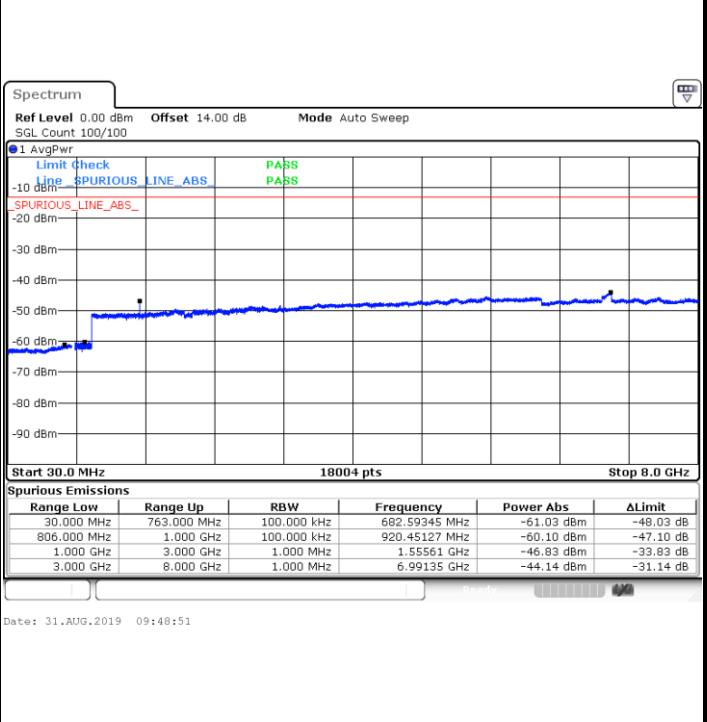

Highest Channel / QPSK

Date: 31.AUG.2019 08:24:33

Highest Channel / 16QAM

Date: 31.AUG.2019 08:25:29

LTE Band 13 / 5MHz

Lowest Channel / QPSK

Lowest Channel / 16QAM

Middle Channel / QPSK

Middle Channel / 16QAM

LTE Band 13 / 5MHz

Highest Channel / QPSK

Highest Channel / 16QAM

LTE Band 13 / 10MHz

Middle Channel / QPSK

Middle Channel / 16QAM

LTE Band 25 / 1.4MHz

Lowest Channel / QPSK

Lowest Channel / 16QAM

Date: 31.AUG.2019 10:21:47

Date: 31.AUG.2019 10:22:43

Middle Channel / QPSK

Middle Channel / 16QAM

Date: 31.AUG.2019 10:24:21

Date: 31.AUG.2019 10:25:18

LTE Band 25 / 1.4MHz

Highest Channel / QPSK

Date: 31.AUG.2019 10:33:17

Highest Channel / 16QAM

Date: 31.AUG.2019 10:34:13

LTE Band 25 / 3MHz

Lowest Channel / QPSK

Date: 31.AUG.2019 10:39:19