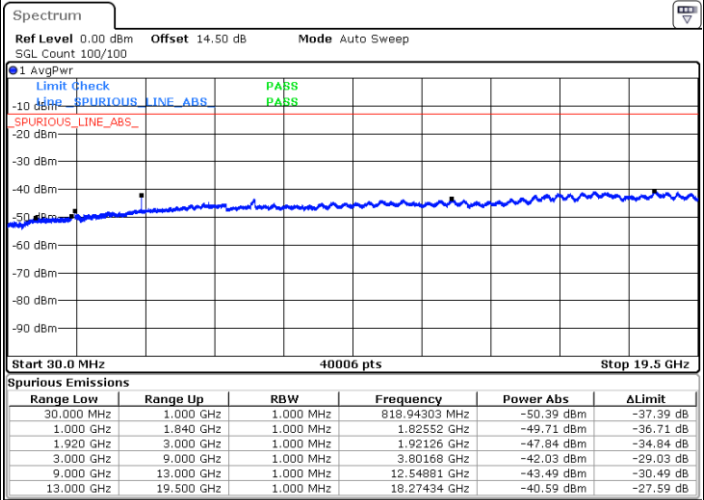

Middle Channel / 16QAM

Date: 31.AUG.2019 11:06:38

Date: 31.AUG.2019 11:07:36

Highest Channel / QPSK

Highest Channel / 16QAM

Date: 31.AUG.2019 11:13:57

Date: 31.AUG.2019 11:14:53

LTE Band 25 / 15MHz

Lowest Channel / QPSK

Lowest Channel / 16QAM

Date: 31.AUG.2019 11:16:30

Date: 31.AUG.2019 11:17:27

Middle Channel / QPSK

Middle Channel / 16QAM

Date: 31.AUG.2019 11:19:05

Date: 31.AUG.2019 11:20:02

LTE Band 25 / 15MHz

Highest Channel / QPSK

Date: 31.AUG.2019 11:26:19

Highest Channel / 16QAM

Date: 31.AUG.2019 11:27:16

LTE Band 25 / 20MHz

Lowest Channel / QPSK

Date: 31.AUG.2019 11:28:53