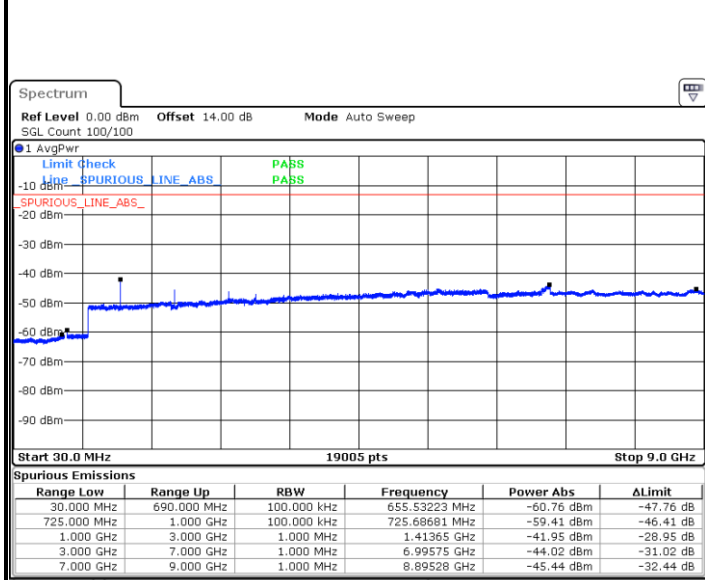

Date: 31.AUG.2019 08:01:21

LTE Band 12 / 5MHz

Highest Channel / QPSK

Date: 31.AUG.2019 08:07:36

Highest Channel / 16QAM

Date: 31.AUG.2019 08:08:32

LTE Band 12 / 10MHz

Lowest Channel / QPSK

Date: 31.AUG.2019 08:14:47

Lowest Channel / 16QAM

Date: 31.AUG.2019 08:15:44

LTE Band 12 / 10MHz

Middle Channel / QPSK

Date: 31.AUG.2019 08:17:21

Middle Channel / 16QAM

Date: 31.AUG.2019 08:18:18

Highest Channel / QPSK

Date: 31.AUG.2019 08:24:33

Highest Channel / 16QAM

Date: 31.AUG.2019 08:25:29

LTE Band 13 / 5MHz

Lowest Channel / QPSK

Lowest Channel / 16QAM

Middle Channel / QPSK

Middle Channel / 16QAM

LTE Band 13 / 5MHz

Highest Channel / QPSK

Highest Channel / 16QAM

LTE Band 13 / 10MHz

Middle Channel / QPSK

Middle Channel / 16QAM

LTE Band 25 / 1.4MHz