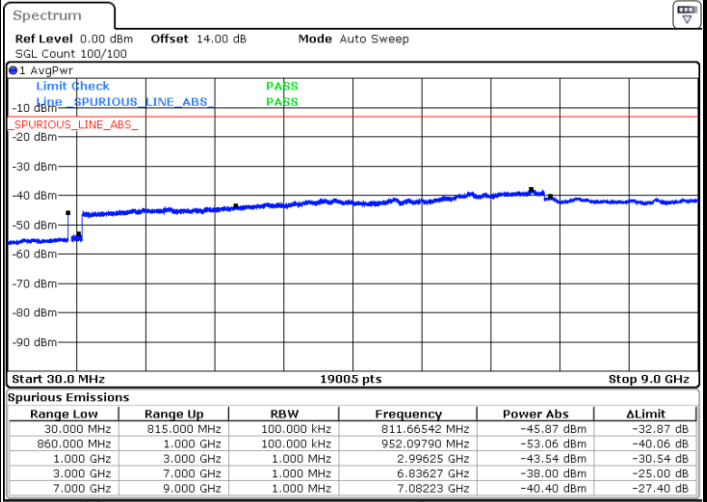

Date: 31.AUG.2019 18:01:00

Date: 31.AUG.2019 18:01:53

LTE Band 26 / 10MHz

Middle Channel / QPSK

Date: 31 AUG.2019 18:02:46

Middle Channel / 16QAM

Date: 31 AUG.2019 18:03:39

Highest Channel / QPSK

Date: 31 AUG.2019 18:04:32

Highest Channel / 16QAM

Date: 31 AUG.2019 18:05:25

LTE Band 26 / 15MHz

Lowest Channel / QPSK

Lowest Channel / 16QAM

Date: 31.AUG.2019 18:06:19

Date: 31.AUG.2019 18:07:12

Middle Channel / QPSK

Middle Channel / 16QAM

Date: 31.AUG.2019 18:08:05

Date: 31.AUG.2019 18:08:58

LTE Band 41 / 5MHz

Lowest Channel / QPSK

Date: 29.AUG.2019 21:38:12

Lowest Channel / 16QAM