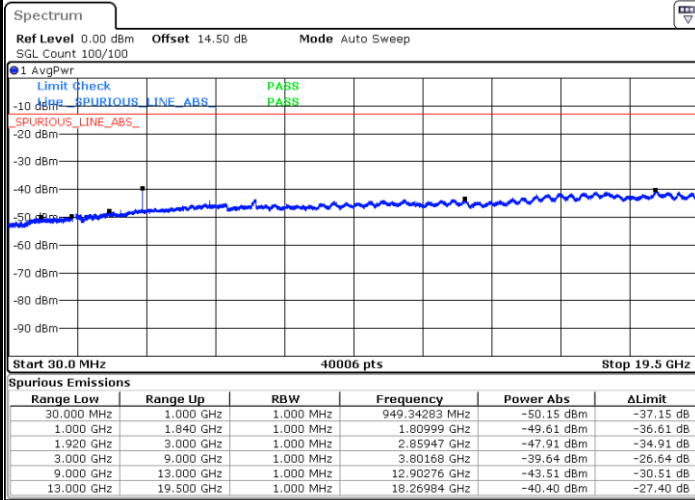

Lowest Channel / QPSK

Lowest Channel / 16QAM

Date: 31.AUG.2019 11:16:30

Date: 31.AUG.2019 11:17:27

Middle Channel / QPSK

Middle Channel / 16QAM

Date: 31.AUG.2019 11:19:05

Date: 31.AUG.2019 11:20:02

LTE Band 25 / 15MHz

Highest Channel / QPSK

Date: 31.AUG.2019 11:26:19

Highest Channel / 16QAM

Date: 31.AUG.2019 11:27:16

LTE Band 25 / 20MHz

Lowest Channel / QPSK

Date: 31.AUG.2019 11:28:53