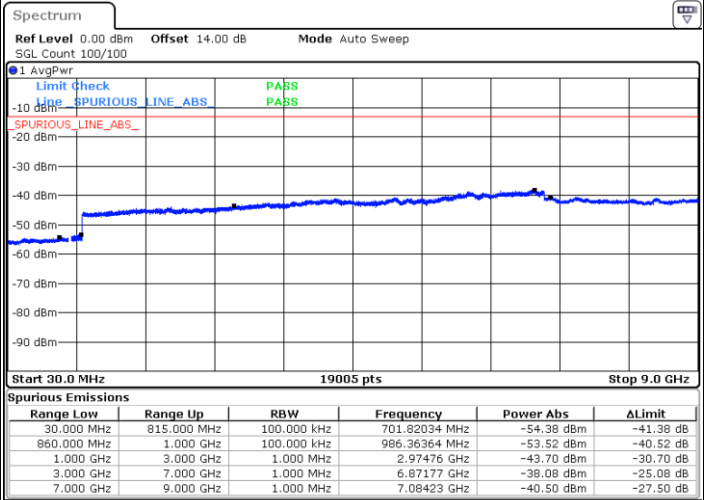

Lowest Channel / 16QAM

Date: 31.AUG.2019 11:29:50

LTE Band 25 / 20MHz

Middle Channel / QPSK

Middle Channel / 16QAM

Date: 31.AUG.2019 11:31:27

Date: 31.AUG.2019 11:32:23

Highest Channel / QPSK

Highest Channel / 16QAM

Date: 31.AUG.2019 11:38:40

Date: 31.AUG.2019 11:39:36

LTE Band 26 / 1.4MHz

LTE Band 26 / 1.4MHz

Highest Channel / QPSK

Date: 31.AUG.2019 17:48:37

Highest Channel / 16QAM

Date: 31.AUG.2019 17:49:30

LTE Band 26 / 3MHz

Lowest Channel / QPSK

Date: 31.AUG.2019 17:50:23

Lowest Channel / 16QAM

Date: 31.AUG.2019 17:51:16

LTE Band 26 / 3MHz

Middle Channel / QPSK