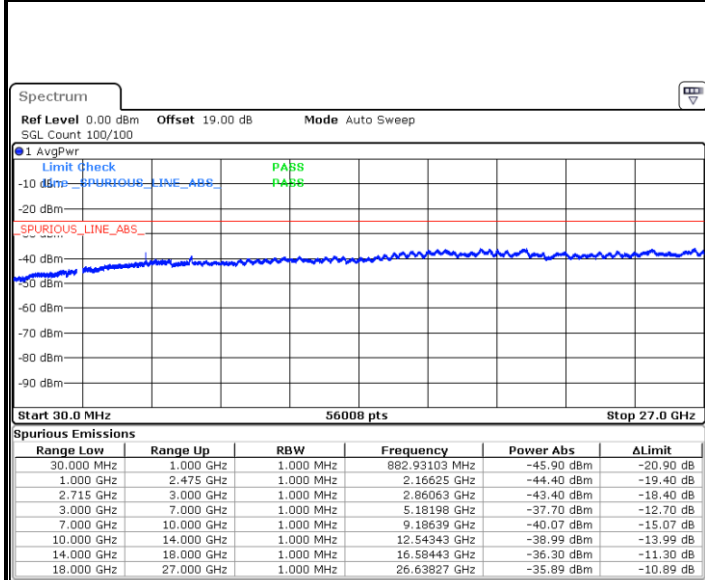

Date: 31 AUG.2019 18:04:32

Highest Channel / 16QAM

Date: 31 AUG.2019 18:05:25

LTE Band 26 / 15MHz

Lowest Channel / QPSK

Lowest Channel / 16QAM

Date: 31.AUG.2019 18:06:19

Date: 31.AUG.2019 18:07:12

Middle Channel / QPSK

Middle Channel / 16QAM

Date: 31.AUG.2019 18:08:05

Date: 31.AUG.2019 18:08:58

LTE Band 41 / 5MHz

Lowest Channel / QPSK

Date: 29.AUG.2019 21:38:12

Lowest Channel / 16QAM

Date: 29.AUG.2019 21:40:55

Middle Channel / QPSK

Date: 29.AUG.2019 21:39:06

Middle Channel / 16QAM

Date: 29.AUG.2019 21:41:50

LTE Band 41 / 5MHz

Highest Channel / QPSK

Highest Channel / 16QAM

Date: 29.AUG.2019 21:40:01

Date: 29.AUG.2019 21:42:45

LTE Band 41 / 10MHz

Lowest Channel / QPSK

Lowest Channel / 16QAM

Date: 29.AUG.2019 21:43:39

Date: 29.AUG.2019 21:46:23