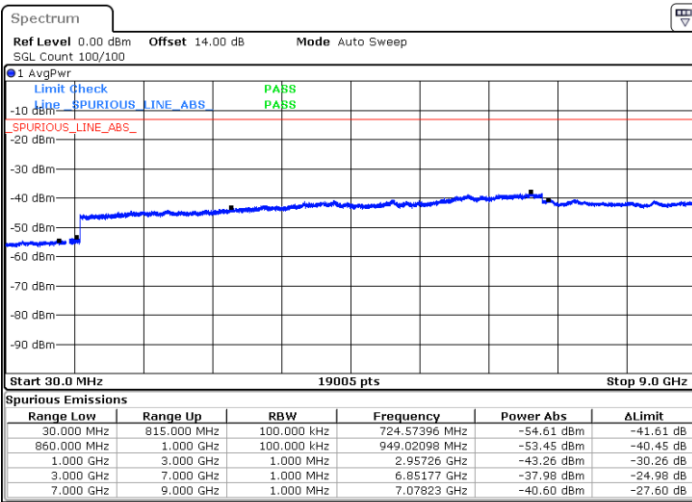

Lowest Channel / QPSK

Lowest Channel / 16QAM

Date: 31.AUG.2019 17:55:42

Date: 31.AUG.2019 17:56:35

Middle Channel / QPSK

Middle Channel / 16QAM

Date: 31.AUG.2019 17:57:28

Date: 31.AUG.2019 17:58:21

LTE Band 26 / 5MHz

Highest Channel / QPSK

Highest Channel / 16QAM

Date: 31.AUG.2019 17:59:14

Date: 31.AUG.2019 18:00:07

LTE Band 26 / 10MHz

Lowest Channel / QPSK

Lowest Channel / 16QAM

Date: 31.AUG.2019 18:01:00

Date: 31.AUG.2019 18:01:53

LTE Band 26 / 10MHz

Middle Channel / QPSK

Date: 31 AUG.2019 18:02:46

Middle Channel / 16QAM

Date: 31 AUG.2019 18:03:39

Highest Channel / QPSK