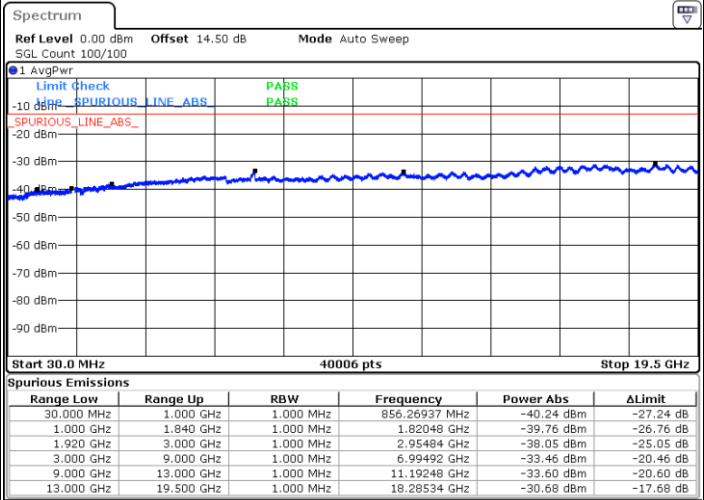

Lowest Channel / 16QAM

Date: 31.AUG.2019 10:40:15

LTE Band 25 / 3MHz

Middle Channel / QPSK

Middle Channel / 16QAM

Date: 31.AUG.2019 10:41:53

Date: 31.AUG.2019 10:42:50

Highest Channel / QPSK

Highest Channel / 16QAM

Date: 31.AUG.2019 10:49:07

Date: 31.AUG.2019 10:50:03

LTE Band 25 / 5MHz

Lowest Channel / QPSK

Lowest Channel / 16QAM

Date: 31.AUG.2019 10:51:41

Date: 31.AUG.2019 10:52:37