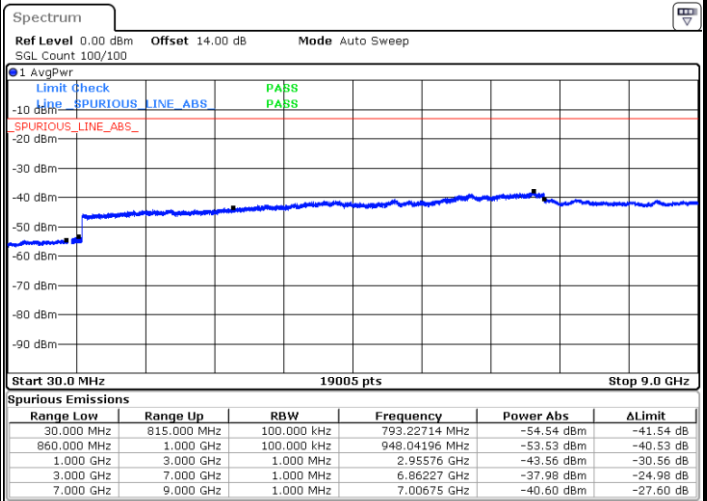

Middle Channel / 16QAM

Date: 31.AUG.2019 17:52:09

Date: 31.AUG.2019 17:53:02

Highest Channel / QPSK

Highest Channel / 16QAM

Date: 31.AUG.2019 17:53:56

Date: 31.AUG.2019 17:54:49

LTE Band 26 / 5MHz

Lowest Channel / QPSK

Lowest Channel / 16QAM

Date: 31.AUG.2019 17:55:42

Date: 31.AUG.2019 17:56:35

Middle Channel / QPSK

Middle Channel / 16QAM

Date: 31.AUG.2019 17:57:28

Date: 31.AUG.2019 17:58:21

LTE Band 26 / 5MHz

Highest Channel / QPSK

Highest Channel / 16QAM

Date: 31.AUG.2019 17:59:14

Date: 31.AUG.2019 18:00:07

LTE Band 26 / 10MHz

Lowest Channel / QPSK

Lowest Channel / 16QAM