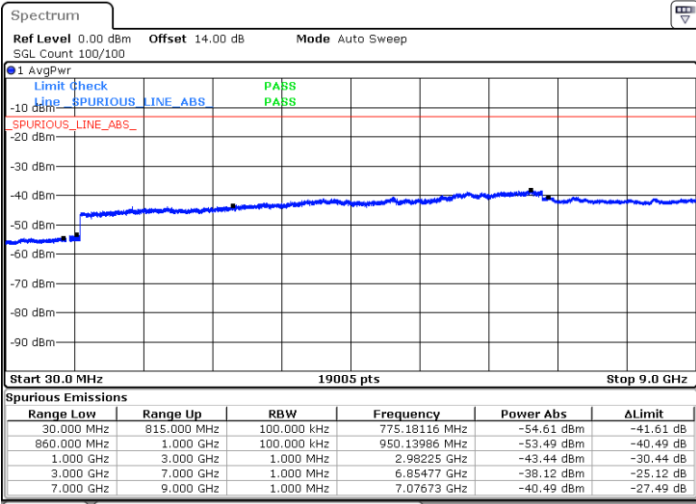

Highest Channel / 16QAM

Date: 31.AUG.2019 11:38:40

Date: 31.AUG.2019 11:39:36

LTE Band 26 / 1.4MHz

LTE Band 26 / 1.4MHz

Highest Channel / QPSK

Date: 31.AUG.2019 17:48:37

Highest Channel / 16QAM

Date: 31.AUG.2019 17:49:30

LTE Band 26 / 3MHz

Lowest Channel / QPSK

Date: 31.AUG.2019 17:50:23

Lowest Channel / 16QAM

Date: 31.AUG.2019 17:51:16

LTE Band 26 / 3MHz

Middle Channel / QPSK

Middle Channel / 16QAM

Date: 31.AUG.2019 17:52:09

Date: 31.AUG.2019 17:53:02

Highest Channel / QPSK

Highest Channel / 16QAM

Date: 31.AUG.2019 17:53:56

Date: 31.AUG.2019 17:54:49

LTE Band 26 / 5MHz