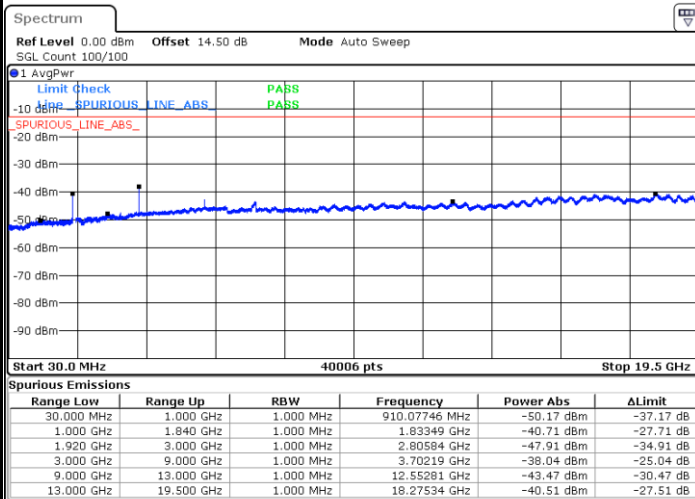

LTE Band 25 / 15MHz

Highest Channel / QPSK

Date: 31.AUG.2019 11:26:19

Highest Channel / 16QAM

Date: 31.AUG.2019 11:27:16

LTE Band 25 / 20MHz

Lowest Channel / QPSK

Date: 31.AUG.2019 11:28:53

Lowest Channel / 16QAM

Date: 31.AUG.2019 11:29:50

LTE Band 25 / 20MHz

Middle Channel / QPSK

Middle Channel / 16QAM

Date: 31.AUG.2019 11:31:27

Date: 31.AUG.2019 11:32:23

Highest Channel / QPSK