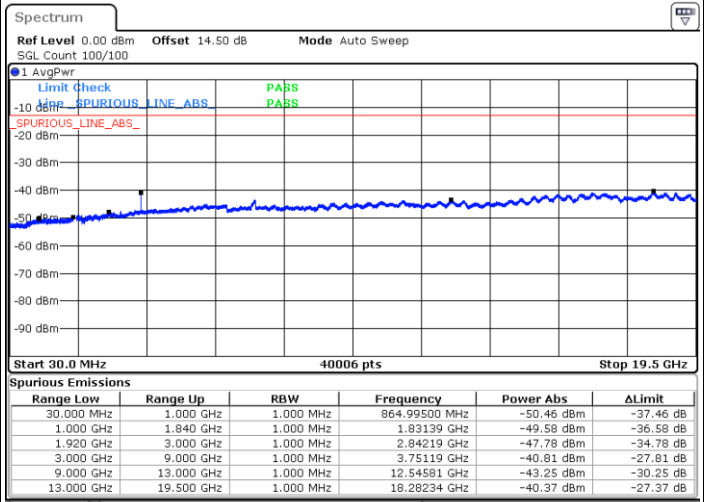

Date: 31.AUG.2019 11:02:24

LTE Band 25 / 10MHz

Lowest Channel / QPSK

Date: 31.AUG.2019 11:04:01

Lowest Channel / 16QAM

Date: 31.AUG.2019 11:04:58

LTE Band 25 / 10MHz

Middle Channel / QPSK

Middle Channel / 16QAM

Date: 31.AUG.2019 11:06:38

Date: 31.AUG.2019 11:07:36

Highest Channel / QPSK

Highest Channel / 16QAM

Date: 31.AUG.2019 11:13:57

Date: 31.AUG.2019 11:14:53

LTE Band 25 / 15MHz