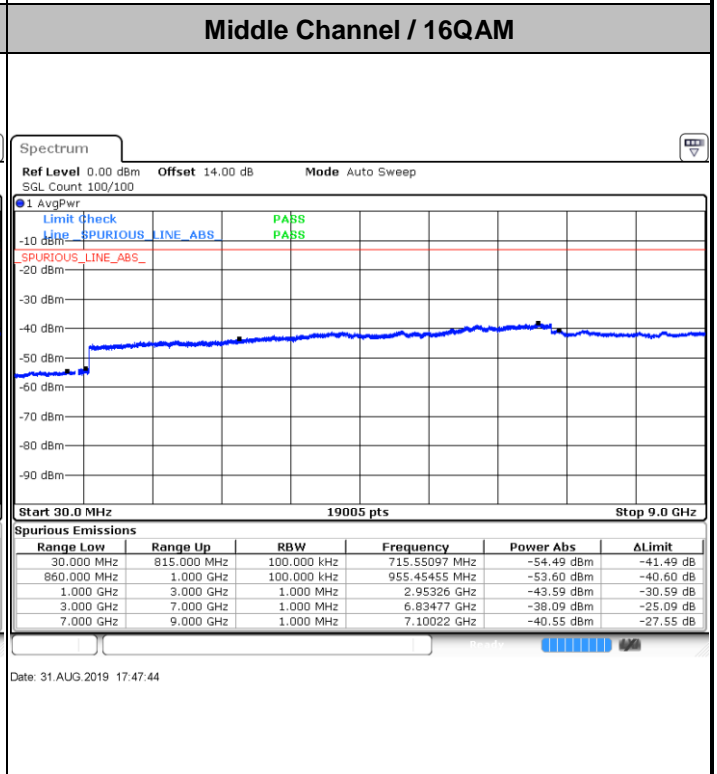

Lowest Channel / 16QAM

Date: 31.AUG.2019 11:29:50

LTE Band 25 / 20MHz

Middle Channel / QPSK

Middle Channel / 16QAM

Date: 31.AUG.2019 11:31:27

Date: 31.AUG.2019 11:32:23

Highest Channel / QPSK

Highest Channel / 16QAM

Date: 31.AUG.2019 11:38:40

Date: 31.AUG.2019 11:39:36

LTE Band 26 / 1.4MHz

LTE Band 26 / 1.4MHz

Highest Channel / QPSK

Date: 31.AUG.2019 17:48:37

Highest Channel / 16QAM

Date: 31.AUG.2019 17:49:30

LTE Band 26 / 3MHz

Lowest Channel / QPSK

Date: 31.AUG.2019 17:50:23

Lowest Channel / 16QAM

Date: 31.AUG.2019 17:51:16

LTE Band 26 / 3MHz

Middle Channel / QPSK

Middle Channel / 16QAM

Date: 31.AUG.2019 17:52:09

Date: 31.AUG.2019 17:53:02

Highest Channel / QPSK

Highest Channel / 16QAM

Date: 31.AUG.2019 17:53:56

Date: 31.AUG.2019 17:54:49

LTE Band 26 / 5MHz