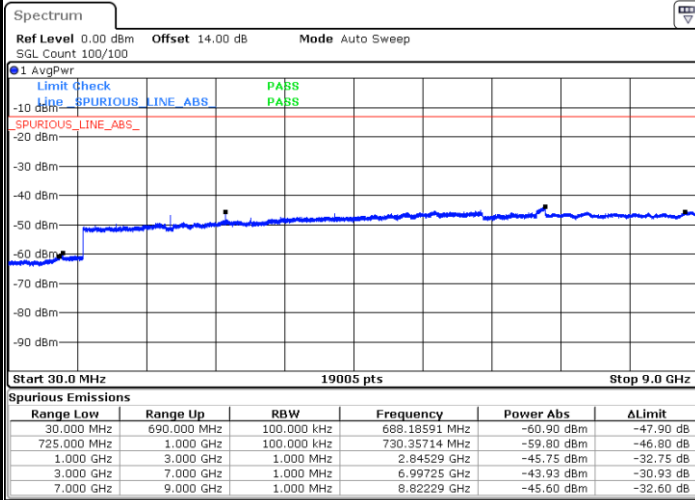

LTE Band 12 / 5MHz

Lowest Channel / QPSK

Lowest Channel / 16QAM

Date: 31.AUG.2019 07:57:51

Date: 31.AUG.2019 07:58:48

Middle Channel / QPSK

Middle Channel / 16QAM

Date: 31.AUG.2019 08:00:25

Date: 31.AUG.2019 08:01:21

LTE Band 12 / 5MHz

Highest Channel / QPSK

Date: 31.AUG.2019 08:07:36

Highest Channel / 16QAM

Date: 31.AUG.2019 08:08:32

LTE Band 12 / 10MHz

Lowest Channel / QPSK