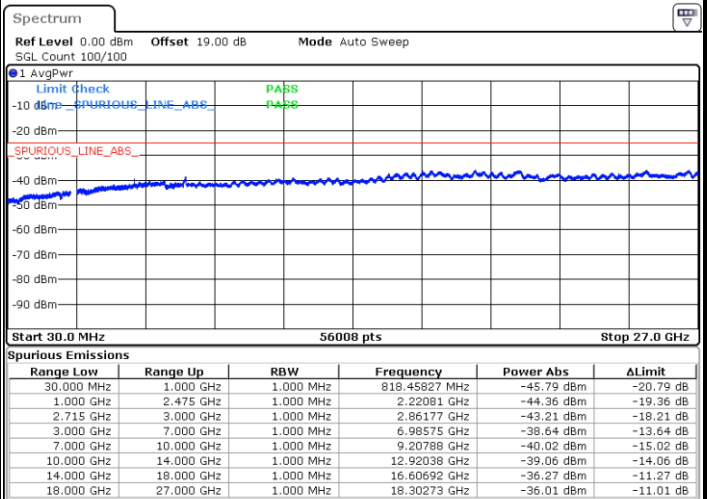

Middle Channel / QPSK

Middle Channel / 16QAM

Date: 31.AUG.2019 18:08:05

Date: 31.AUG.2019 18:08:58

LTE Band 41 / 5MHz

Lowest Channel / QPSK

Date: 29.AUG.2019 21:38:12

Lowest Channel / 16QAM

Date: 29.AUG.2019 21:40:55

Middle Channel / QPSK

Date: 29.AUG.2019 21:39:06

Middle Channel / 16QAM

Date: 29.AUG.2019 21:41:50

LTE Band 41 / 5MHz

Highest Channel / QPSK

Highest Channel / 16QAM

Date: 29.AUG.2019 21:40:01

Date: 29.AUG.2019 21:42:45

LTE Band 41 / 10MHz

Lowest Channel / QPSK

Lowest Channel / 16QAM

Date: 29.AUG.2019 21:43:39

Date: 29.AUG.2019 21:46:23