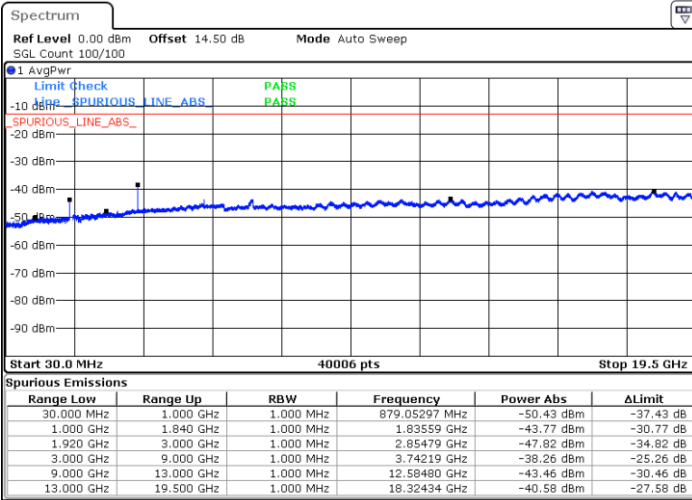

LTE Band 25 / 15MHz

Highest Channel / QPSK

Date: 31.AUG.2019 11:26:19

Highest Channel / 16QAM

Date: 31.AUG.2019 11:27:16

LTE Band 25 / 20MHz

Lowest Channel / QPSK

Date: 31.AUG.2019 11:28:53

Lowest Channel / 16QAM

Date: 31.AUG.2019 11:29:50

LTE Band 25 / 20MHz

Middle Channel / QPSK

Middle Channel / 16QAM

Date: 31.AUG.2019 11:31:27

Date: 31.AUG.2019 11:32:23

Highest Channel / QPSK

Highest Channel / 16QAM

Date: 31.AUG.2019 11:38:40

Date: 31.AUG.2019 11:39:36

LTE Band 26 / 1.4MHz

LTE Band 26 / 1.4MHz

Highest Channel / QPSK

Date: 31.AUG.2019 17:48:37

Highest Channel / 16QAM