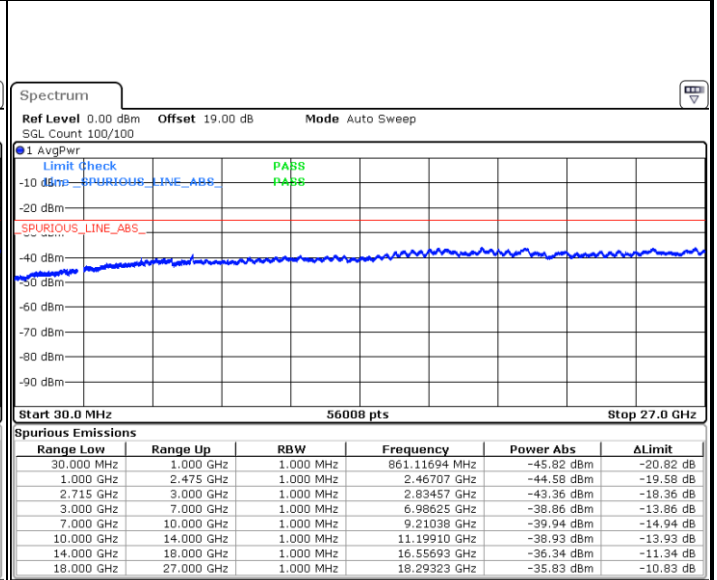

Date: 31 AUG.2019 18:04:32

Highest Channel / 16QAM

Date: 31 AUG.2019 18:05:25

LTE Band 26 / 15MHz

Lowest Channel / QPSK

Lowest Channel / 16QAM

Date: 31.AUG.2019 18:06:19

Date: 31.AUG.2019 18:07:12

Middle Channel / QPSK

Middle Channel / 16QAM

Date: 31.AUG.2019 18:08:05

Date: 31.AUG.2019 18:08:58

LTE Band 41 / 5MHz

Lowest Channel / QPSK

Date: 29.AUG.2019 21:38:12

Lowest Channel / 16QAM

Date: 29.AUG.2019 21:40:55

Middle Channel / QPSK

Date: 29.AUG.2019 21:39:06

Middle Channel / 16QAM

Date: 29.AUG.2019 21:41:50

LTE Band 41 / 5MHz

Highest Channel / QPSK

Highest Channel / 16QAM