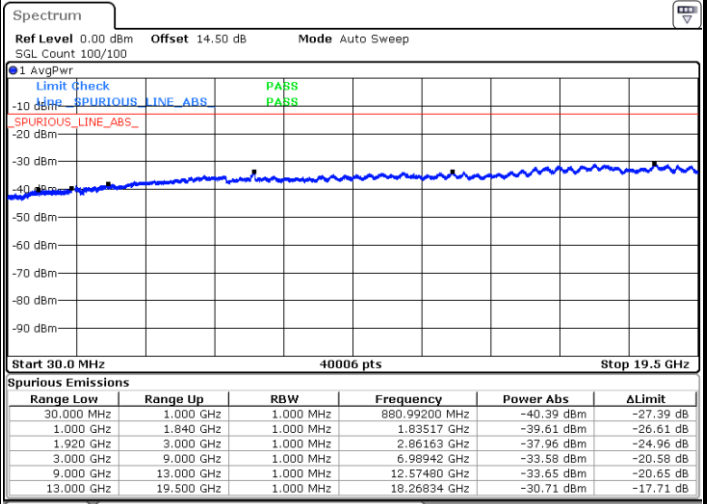

Date: 31.AUG.2019 10:22:43