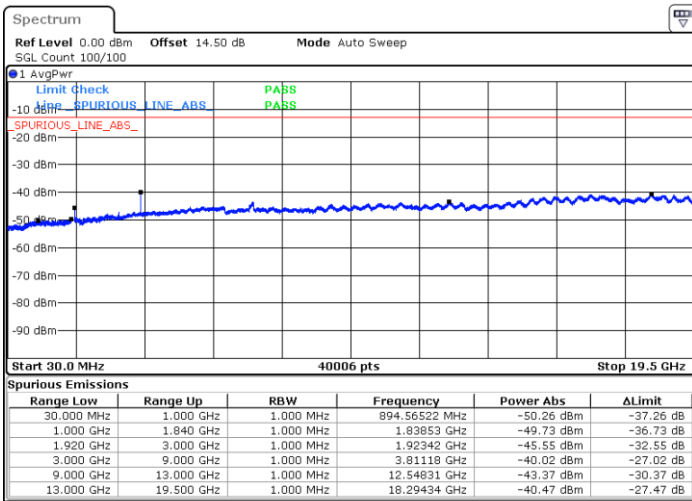

Middle Channel / 16QAM

Date: 31.AUG.2019 11:06:38

Date: 31.AUG.2019 11:07:36

Highest Channel / QPSK

Highest Channel / 16QAM

Date: 31.AUG.2019 11:13:57

Date: 31.AUG.2019 11:14:53

LTE Band 25 / 15MHz