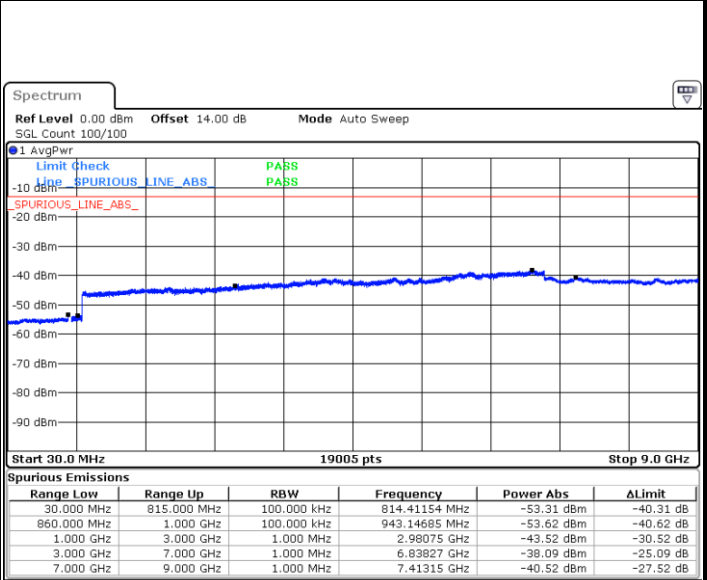

LTE Band 26 / 5MHz

Highest Channel / QPSK

Highest Channel / 16QAM

Date: 31.AUG.2019 17:59:14

Date: 31.AUG.2019 18:00:07

LTE Band 26 / 10MHz

Lowest Channel / QPSK

Lowest Channel / 16QAM

Date: 31.AUG.2019 18:01:00

Date: 31.AUG.2019 18:01:53

LTE Band 26 / 10MHz

Middle Channel / QPSK

Date: 31 AUG.2019 18:02:46

Middle Channel / 16QAM

Date: 31 AUG.2019 18:03:39

Highest Channel / QPSK

Date: 31 AUG.2019 18:04:32

Highest Channel / 16QAM

Date: 31 AUG.2019 18:05:25

LTE Band 26 / 15MHz

Lowest Channel / QPSK

Lowest Channel / 16QAM

Date: 31.AUG.2019 18:06:19

Date: 31.AUG.2019 18:07:12