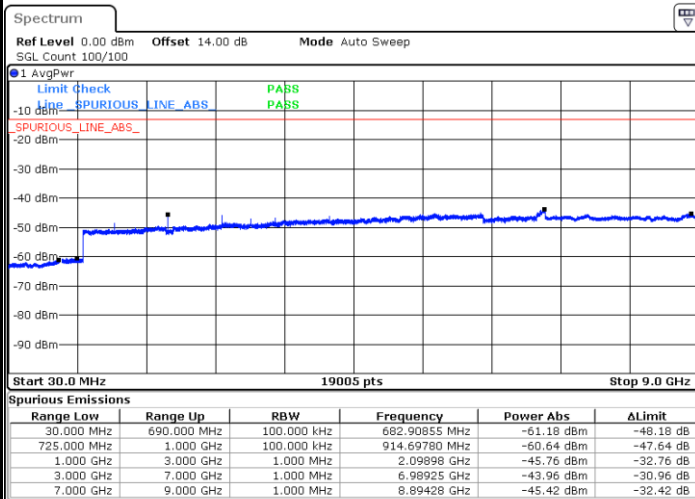

Date: 31.AUG.2019 08:01:21

LTE Band 12 / 5MHz

Highest Channel / QPSK

Date: 31.AUG.2019 08:07:36

Highest Channel / 16QAM

Date: 31.AUG.2019 08:08:32

LTE Band 12 / 10MHz

Lowest Channel / QPSK