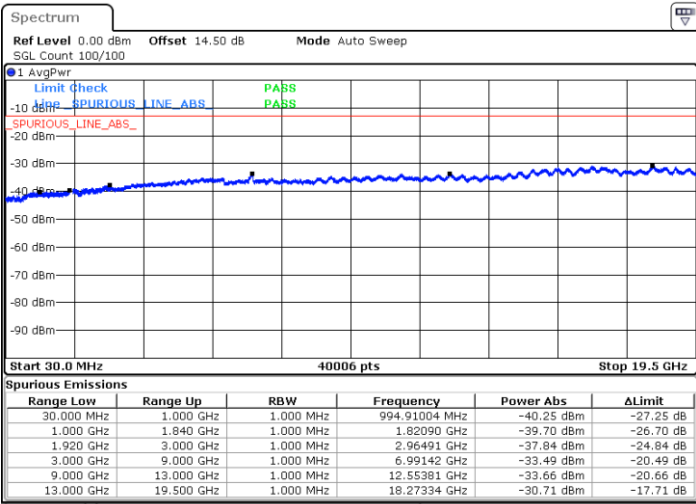

Middle Channel / QPSK

Middle Channel / 16QAM

Date: 31.AUG.2019 10:24:21