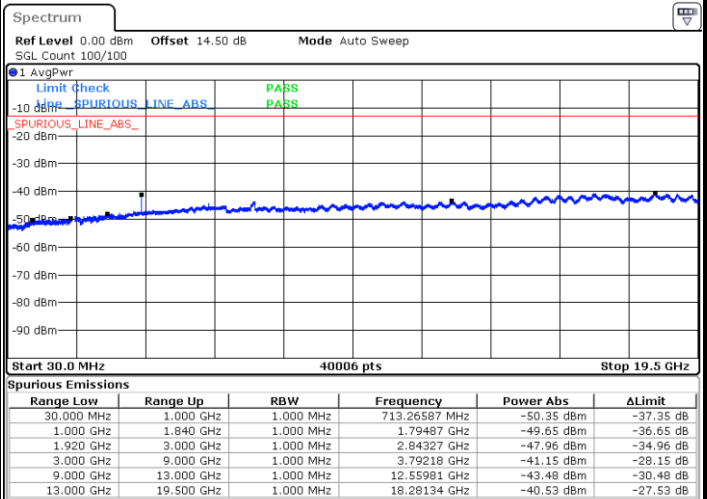

LTE Band 25 / 15MHz

Highest Channel / QPSK

Date: 31.AUG.2019 11:26:19

Highest Channel / 16QAM

Date: 31.AUG.2019 11:27:16

LTE Band 25 / 20MHz

Lowest Channel / QPSK

Date: 31.AUG.2019 11:28:53

Lowest Channel / 16QAM

Date: 31.AUG.2019 11:29:50

LTE Band 25 / 20MHz

Middle Channel / QPSK

Middle Channel / 16QAM

Date: 31.AUG.2019 11:31:27

Date: 31.AUG.2019 11:32:23

Highest Channel / QPSK

Highest Channel / 16QAM

Date: 31.AUG.2019 11:38:40

Date: 31.AUG.2019 11:39:36

LTE Band 26 / 1.4MHz

LTE Band 26 / 1.4MHz

Highest Channel / QPSK

Date: 31.AUG.2019 17:48:37

Highest Channel / 16QAM