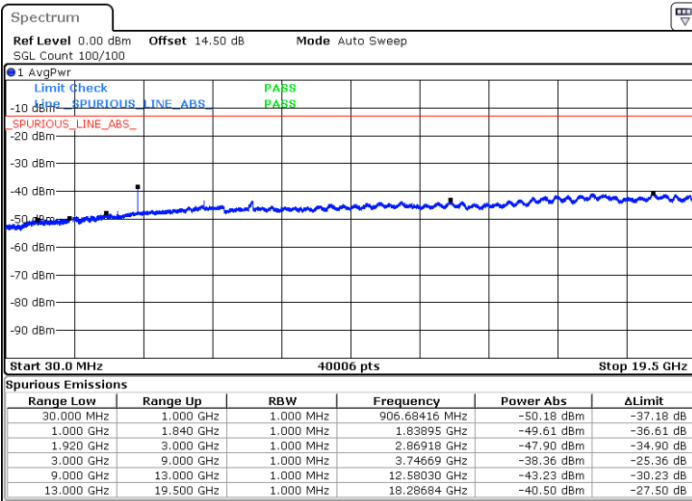

Middle Channel / 16QAM

Date: 31.AUG.2019 11:06:38

Date: 31.AUG.2019 11:07:36

Highest Channel / QPSK

Highest Channel / 16QAM

Date: 31.AUG.2019 11:13:57

Date: 31.AUG.2019 11:14:53

LTE Band 25 / 15MHz

Lowest Channel / QPSK

Lowest Channel / 16QAM

Date: 31.AUG.2019 11:16:30

Date: 31.AUG.2019 11:17:27

Middle Channel / QPSK

Middle Channel / 16QAM

Date: 31.AUG.2019 11:19:05

Date: 31.AUG.2019 11:20:02

LTE Band 25 / 15MHz

Highest Channel / QPSK

Date: 31.AUG.2019 11:26:19

Highest Channel / 16QAM

Date: 31.AUG.2019 11:27:16

LTE Band 25 / 20MHz

Lowest Channel / QPSK

Date: 31.AUG.2019 11:28:53