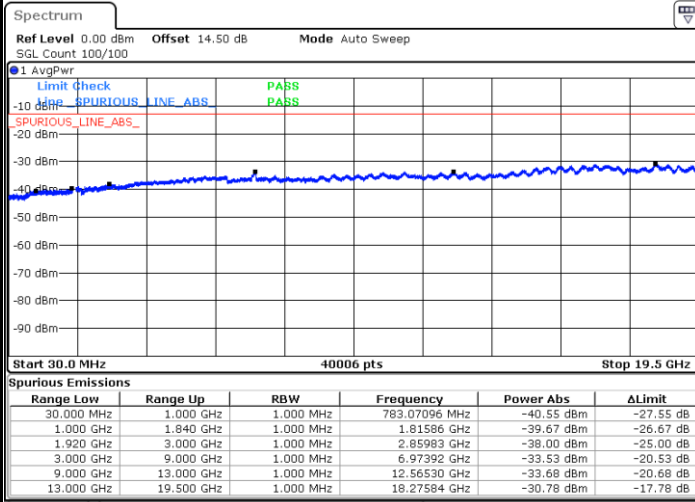

Middle Channel / 16QAM

LTE Band 13 / 5MHz

Highest Channel / QPSK

Highest Channel / 16QAM

LTE Band 13 / 10MHz

Middle Channel / QPSK

Middle Channel / 16QAM

LTE Band 25 / 1.4MHz

Lowest Channel / QPSK

Lowest Channel / 16QAM

Date: 31.AUG.2019 10:21:47

Date: 31.AUG.2019 10:22:43

Middle Channel / QPSK

Middle Channel / 16QAM

Date: 31.AUG.2019 10:24:21

Date: 31.AUG.2019 10:25:18

LTE Band 25 / 1.4MHz

Highest Channel / QPSK

Date: 31.AUG.2019 10:33:17

Highest Channel / 16QAM

Date: 31.AUG.2019 10:34:13

LTE Band 25 / 3MHz

Lowest Channel / QPSK

Date: 31.AUG.2019 10:39:19