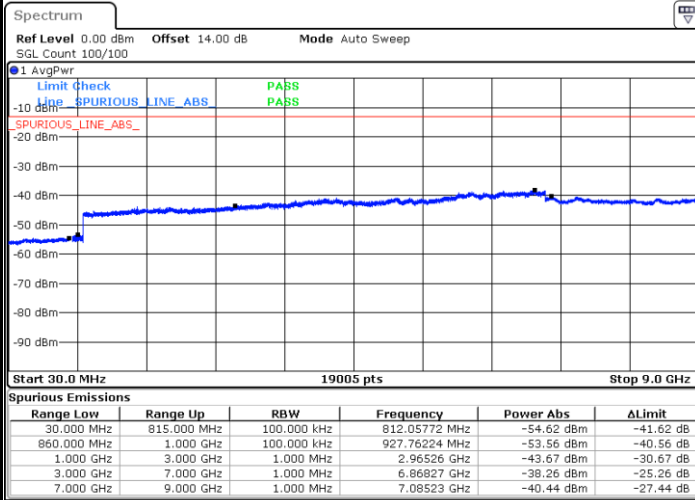

Lowest Channel / 16QAM

Date: 31.AUG.2019 11:29:50

LTE Band 25 / 20MHz

Middle Channel / QPSK

Middle Channel / 16QAM

Date: 31.AUG.2019 11:31:27

Date: 31.AUG.2019 11:32:23

Highest Channel / QPSK

Highest Channel / 16QAM

Date: 31.AUG.2019 11:38:40

Date: 31.AUG.2019 11:39:36

LTE Band 26 / 1.4MHz

LTE Band 26 / 1.4MHz

Highest Channel / QPSK

Date: 31.AUG.2019 17:48:37

Highest Channel / 16QAM

Date: 31.AUG.2019 17:49:30

LTE Band 26 / 3MHz

Lowest Channel / QPSK

Date: 31.AUG.2019 17:50:23

Lowest Channel / 16QAM

Date: 31.AUG.2019 17:51:16

LTE Band 26 / 3MHz

Middle Channel / QPSK