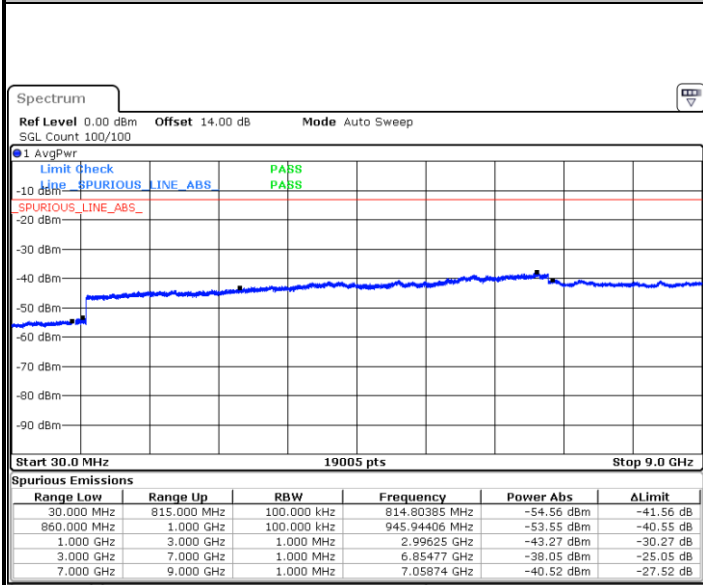

LTE Band 26 / 5MHz

Highest Channel / QPSK

Highest Channel / 16QAM

Date: 31.AUG.2019 17:59:14

Date: 31.AUG.2019 18:00:07

LTE Band 26 / 10MHz

Lowest Channel / QPSK

Lowest Channel / 16QAM

Date: 31.AUG.2019 18:01:00

Date: 31.AUG.2019 18:01:53

LTE Band 26 / 10MHz

Middle Channel / QPSK

Date: 31 AUG.2019 18:02:46

Middle Channel / 16QAM

Date: 31 AUG.2019 18:03:39

Highest Channel / QPSK

Date: 31 AUG.2019 18:04:32

Highest Channel / 16QAM

Date: 31 AUG.2019 18:05:25

LTE Band 26 / 15MHz

Lowest Channel / QPSK

Lowest Channel / 16QAM

Date: 31.AUG.2019 18:06:19

Date: 31.AUG.2019 18:07:12