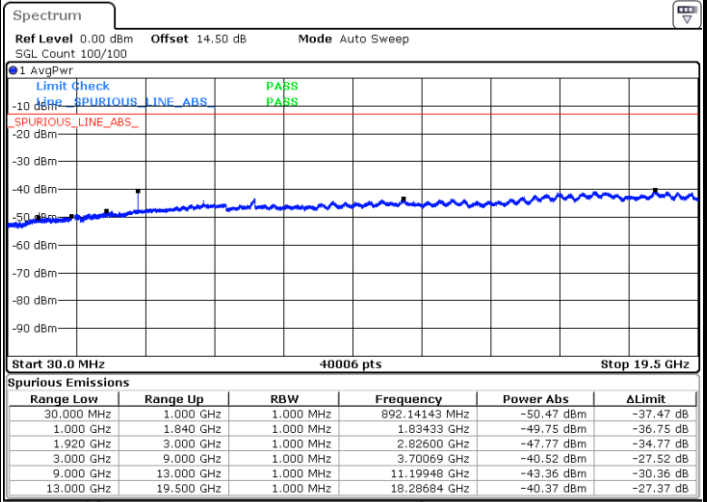

Highest Channel / 16QAM

Date: 31.AUG.2019 10:49:07

Date: 31.AUG.2019 10:50:03

LTE Band 25 / 5MHz

Lowest Channel / QPSK

Lowest Channel / 16QAM

Date: 31.AUG.2019 10:51:41

Date: 31.AUG.2019 10:52:37

Middle Channel / QPSK

Middle Channel / 16QAM

Date: 31.AUG.2019 10:54:15

Date: 31.AUG.2019 10:55:12

LTE Band 25 / 5MHz

Highest Channel / QPSK

Date: 31.AUG.2019 11:01:27

Highest Channel / 16QAM