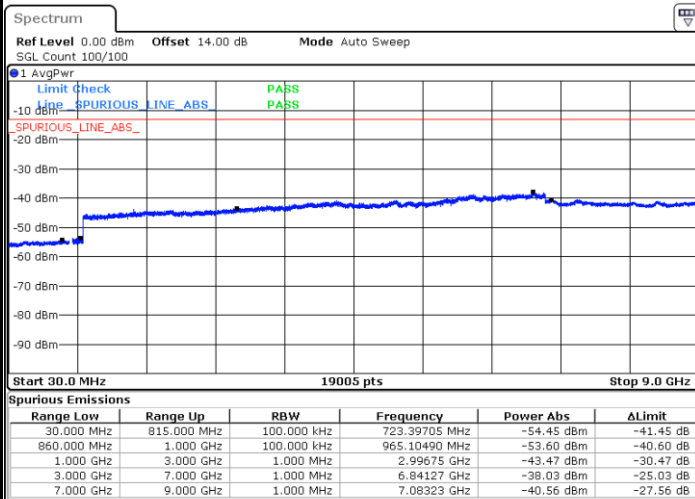

Lowest Channel / 16QAM

Date: 31.AUG.2019 11:29:50

LTE Band 25 / 20MHz

Middle Channel / QPSK

Middle Channel / 16QAM

Date: 31.AUG.2019 11:31:27

Date: 31.AUG.2019 11:32:23

Highest Channel / QPSK

Highest Channel / 16QAM

Date: 31.AUG.2019 11:38:40

Date: 31.AUG.2019 11:39:36

LTE Band 26 / 1.4MHz

LTE Band 26 / 1.4MHz

Highest Channel / QPSK

Date: 31.AUG.2019 17:48:37

Highest Channel / 16QAM

Date: 31.AUG.2019 17:49:30

LTE Band 26 / 3MHz

Lowest Channel / QPSK

Date: 31.AUG.2019 17:50:23

Lowest Channel / 16QAM

Date: 31.AUG.2019 17:51:16

LTE Band 26 / 3MHz

Middle Channel / QPSK