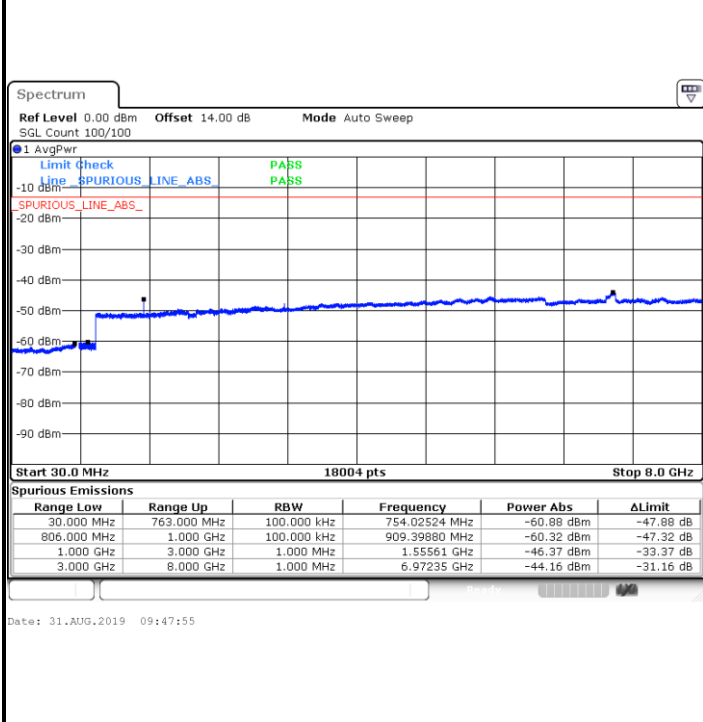

Highest Channel / QPSK

Date: 31.AUG.2019 08:24:33

Highest Channel / 16QAM

Date: 31.AUG.2019 08:25:29

LTE Band 13 / 5MHz

Lowest Channel / QPSK

Lowest Channel / 16QAM

Middle Channel / QPSK

Middle Channel / 16QAM

LTE Band 13 / 5MHz

Highest Channel / QPSK

Highest Channel / 16QAM

LTE Band 13 / 10MHz

Middle Channel / QPSK

Middle Channel / 16QAM

LTE Band 25 / 1.4MHz

Lowest Channel / QPSK

Lowest Channel / 16QAM

Date: 31.AUG.2019 10:21:47

Date: 31.AUG.2019 10:22:43

Middle Channel / QPSK

Middle Channel / 16QAM

Date: 31.AUG.2019 10:24:21

Date: 31.AUG.2019 10:25:18

LTE Band 25 / 1.4MHz

Highest Channel / QPSK

Date: 31.AUG.2019 10:33:17

Highest Channel / 16QAM

Date: 31.AUG.2019 10:34:13

LTE Band 25 / 3MHz

Lowest Channel / QPSK

Date: 31.AUG.2019 10:39:19