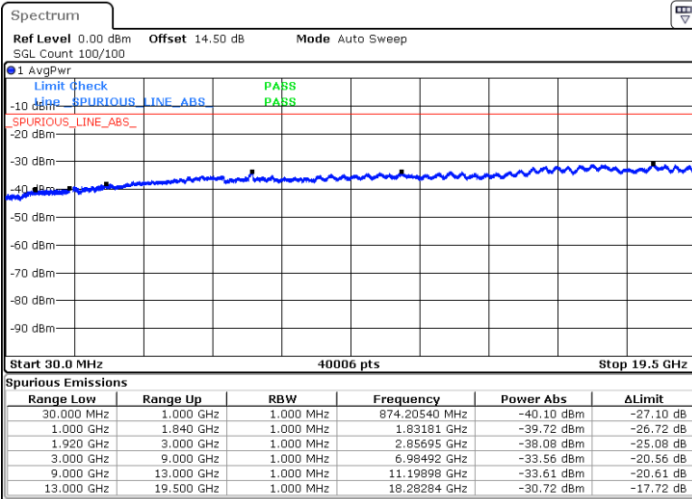

Lowest Channel / 16QAM

Date: 31.AUG.2019 10:40:15

LTE Band 25 / 3MHz

Middle Channel / QPSK

Middle Channel / 16QAM

Date: 31.AUG.2019 10:41:53

Date: 31.AUG.2019 10:42:50

Highest Channel / QPSK

Highest Channel / 16QAM

Date: 31.AUG.2019 10:49:07

Date: 31.AUG.2019 10:50:03

LTE Band 25 / 5MHz

Lowest Channel / QPSK

Lowest Channel / 16QAM

Date: 31.AUG.2019 10:51:41

Date: 31.AUG.2019 10:52:37