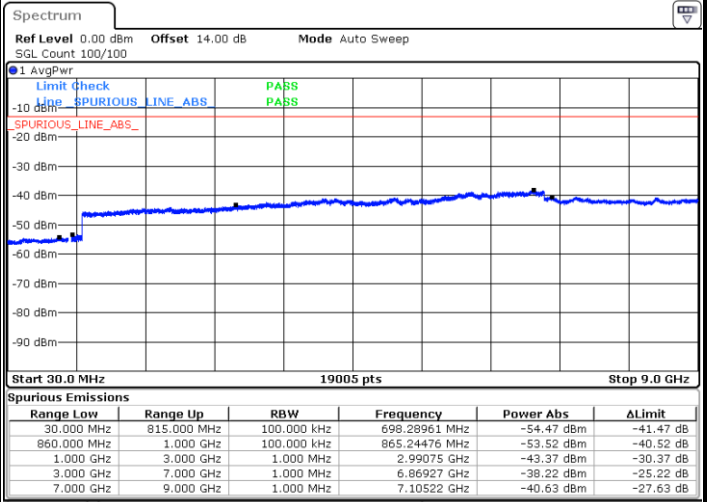

Date: 31.AUG.2019 17:49:30

LTE Band 26 / 3MHz

Lowest Channel / QPSK

Date: 31.AUG.2019 17:50:23

Lowest Channel / 16QAM

Date: 31.AUG.2019 17:51:16

LTE Band 26 / 3MHz

Middle Channel / QPSK

Middle Channel / 16QAM

Date: 31.AUG.2019 17:52:09

Date: 31.AUG.2019 17:53:02

Highest Channel / QPSK

Highest Channel / 16QAM

Date: 31.AUG.2019 17:53:56

Date: 31.AUG.2019 17:54:49

LTE Band 26 / 5MHz

Lowest Channel / QPSK

Lowest Channel / 16QAM

Date: 31.AUG.2019 17:55:42

Date: 31.AUG.2019 17:56:35

Middle Channel / QPSK

Middle Channel / 16QAM

Date: 31.AUG.2019 17:57:28

Date: 31.AUG.2019 17:58:21

LTE Band 26 / 5MHz

Highest Channel / QPSK

Highest Channel / 16QAM

Date: 31.AUG.2019 17:59:14

Date: 31.AUG.2019 18:00:07

LTE Band 26 / 10MHz

Lowest Channel / QPSK

Lowest Channel / 16QAM