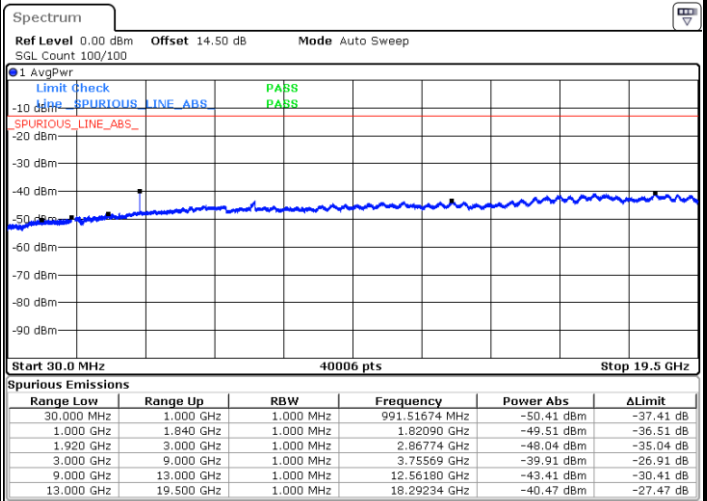

Highest Channel / 16QAM

Date: 31.AUG.2019 10:49:07

Date: 31.AUG.2019 10:50:03

LTE Band 25 / 5MHz

Lowest Channel / QPSK

Lowest Channel / 16QAM

Date: 31.AUG.2019 10:51:41

Date: 31.AUG.2019 10:52:37

Middle Channel / QPSK

Middle Channel / 16QAM

Date: 31.AUG.2019 10:54:15

Date: 31.AUG.2019 10:55:12

LTE Band 25 / 5MHz

Highest Channel / QPSK

Date: 31.AUG.2019 11:01:27

Highest Channel / 16QAM