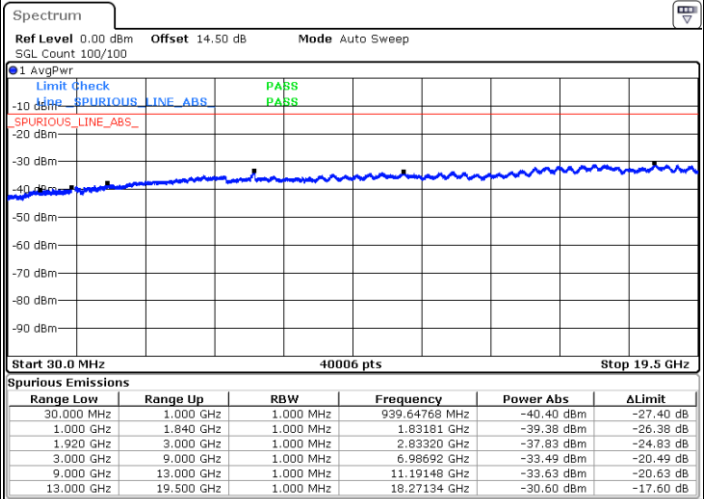

Lowest Channel / 16QAM

Date: 31.AUG.2019 10:40:15

LTE Band 25 / 3MHz

Middle Channel / QPSK

Middle Channel / 16QAM

Date: 31.AUG.2019 10:41:53

Date: 31.AUG.2019 10:42:50

Highest Channel / QPSK

Highest Channel / 16QAM

Date: 31.AUG.2019 10:49:07

Date: 31.AUG.2019 10:50:03

LTE Band 25 / 5MHz

Lowest Channel / QPSK

Lowest Channel / 16QAM

Date: 31.AUG.2019 10:51:41

Date: 31.AUG.2019 10:52:37