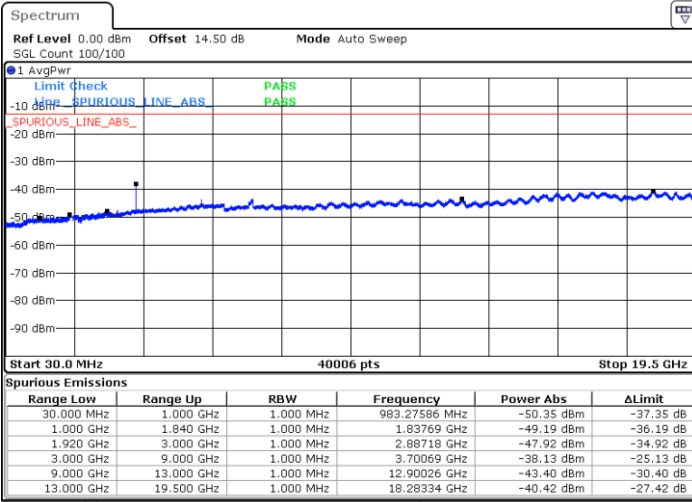

Highest Channel / 16QAM

Date: 31.AUG.2019 10:49:07

Date: 31.AUG.2019 10:50:03

LTE Band 25 / 5MHz

Lowest Channel / QPSK

Lowest Channel / 16QAM

Date: 31.AUG.2019 10:51:41

Date: 31.AUG.2019 10:52:37

Middle Channel / QPSK

Middle Channel / 16QAM

Date: 31.AUG.2019 10:54:15

Date: 31.AUG.2019 10:55:12

LTE Band 25 / 5MHz

Highest Channel / QPSK

Date: 31.AUG.2019 11:01:27

Highest Channel / 16QAM