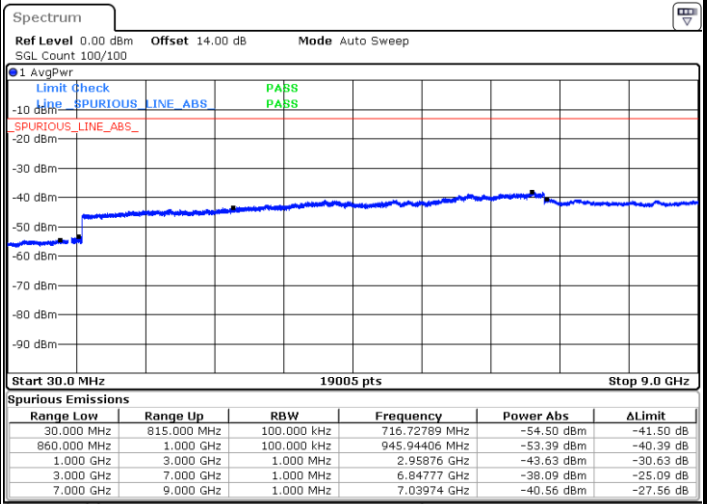

Date: 31.AUG.2019 17:49:30

LTE Band 26 / 3MHz

Lowest Channel / QPSK

Date: 31.AUG.2019 17:50:23

Lowest Channel / 16QAM

Date: 31.AUG.2019 17:51:16

LTE Band 26 / 3MHz

Middle Channel / QPSK

Middle Channel / 16QAM

Date: 31.AUG.2019 17:52:09

Date: 31.AUG.2019 17:53:02

Highest Channel / QPSK

Highest Channel / 16QAM

Date: 31.AUG.2019 17:53:56

Date: 31.AUG.2019 17:54:49

LTE Band 26 / 5MHz

Lowest Channel / QPSK

Lowest Channel / 16QAM

Date: 31.AUG.2019 17:55:42

Date: 31.AUG.2019 17:56:35

Middle Channel / QPSK

Middle Channel / 16QAM

Date: 31.AUG.2019 17:57:28

Date: 31.AUG.2019 17:58:21