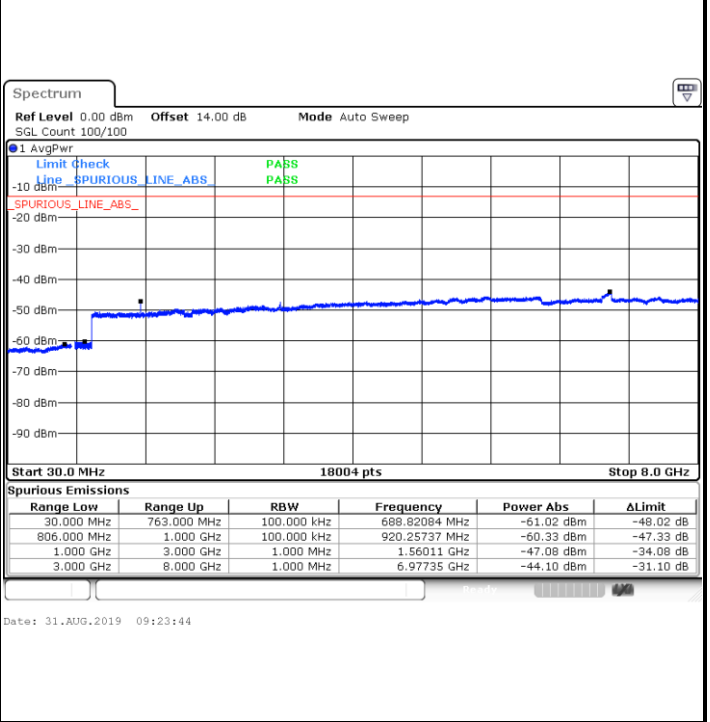

Date: 31.AUG.2019 08:14:47

Lowest Channel / 16QAM

Date: 31.AUG.2019 08:15:44

LTE Band 12 / 10MHz

Middle Channel / QPSK

Date: 31.AUG.2019 08:17:21

Middle Channel / 16QAM

Date: 31.AUG.2019 08:18:18

Highest Channel / QPSK

Date: 31.AUG.2019 08:24:33

Highest Channel / 16QAM

Date: 31.AUG.2019 08:25:29

LTE Band 13 / 5MHz

Lowest Channel / QPSK

Lowest Channel / 16QAM

Middle Channel / QPSK

Middle Channel / 16QAM

LTE Band 13 / 5MHz

Highest Channel / QPSK

Highest Channel / 16QAM

LTE Band 13 / 10MHz

Middle Channel / QPSK

Middle Channel / 16QAM

LTE Band 25 / 1.4MHz