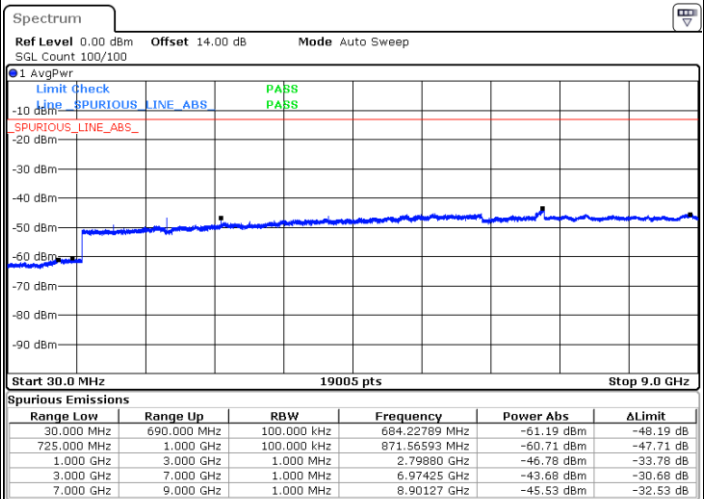

Lowest Channel / 16QAM

Date: 31.AUG.2019 08:15:44