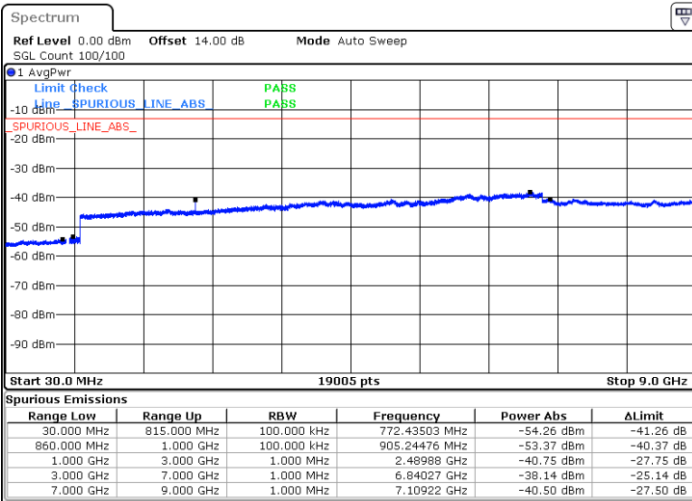

Date: 31.AUG.2019 18:01:00

Date: 31.AUG.2019 18:01:53

LTE Band 26 / 10MHz

Middle Channel / QPSK

Date: 31 AUG.2019 18:02:46

Middle Channel / 16QAM

Date: 31 AUG.2019 18:03:39

Highest Channel / QPSK

Date: 31 AUG.2019 18:04:32

Highest Channel / 16QAM

Date: 31 AUG.2019 18:05:25

LTE Band 26 / 15MHz

Lowest Channel / QPSK

Lowest Channel / 16QAM

Date: 31.AUG.2019 18:06:19

Date: 31.AUG.2019 18:07:12

Middle Channel / QPSK

Middle Channel / 16QAM

Date: 31.AUG.2019 18:08:05

Date: 31.AUG.2019 18:08:58

LTE Band 41 / 5MHz

Lowest Channel / QPSK

Date: 29.AUG.2019 21:38:12

Lowest Channel / 16QAM