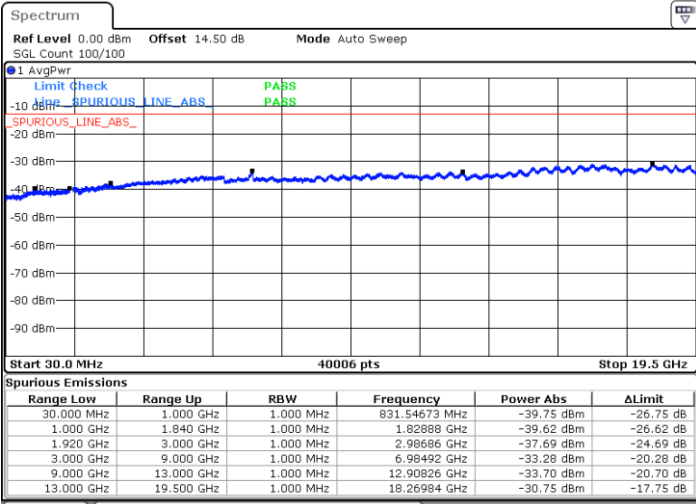

LTE Band 25 / 1.4MHz

Lowest Channel / QPSK

Lowest Channel / 16QAM

Date: 31.AUG.2019 10:21:47