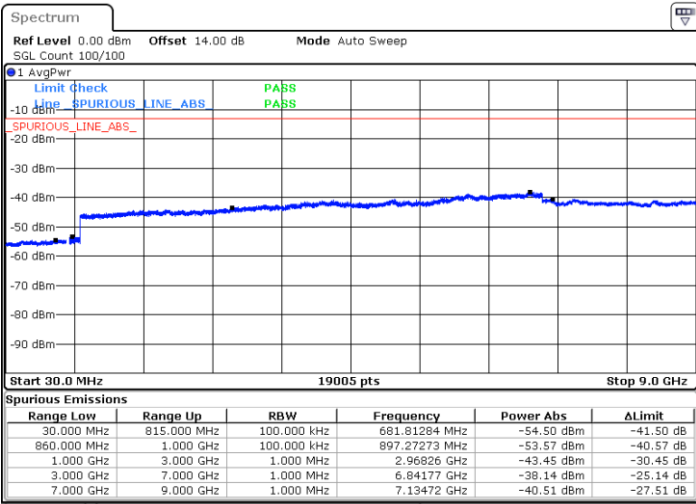

Middle Channel / 16QAM

Date: 31.AUG.2019 17:52:09

Date: 31.AUG.2019 17:53:02

Highest Channel / QPSK

Highest Channel / 16QAM

Date: 31.AUG.2019 17:53:56

Date: 31.AUG.2019 17:54:49

LTE Band 26 / 5MHz

Lowest Channel / QPSK

Lowest Channel / 16QAM

Date: 31.AUG.2019 17:55:42

Date: 31.AUG.2019 17:56:35

Middle Channel / QPSK

Middle Channel / 16QAM

Date: 31.AUG.2019 17:57:28

Date: 31.AUG.2019 17:58:21