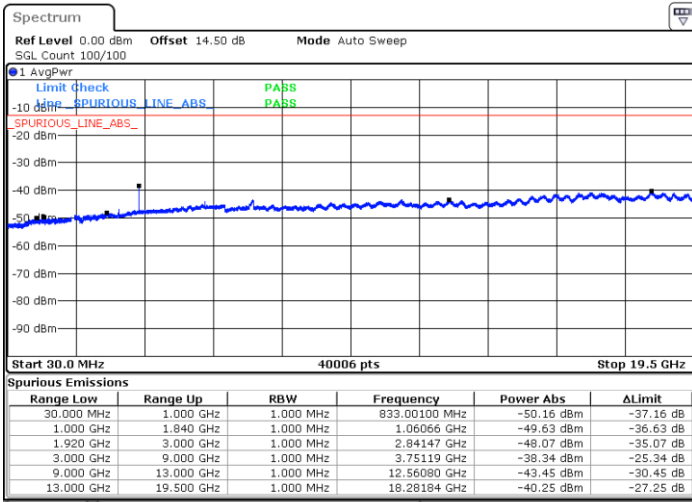

Date: 31.AUG.2019 11:02:24

LTE Band 25 / 10MHz

Lowest Channel / QPSK

Date: 31.AUG.2019 11:04:01

Lowest Channel / 16QAM

Date: 31.AUG.2019 11:04:58

LTE Band 25 / 10MHz

Middle Channel / QPSK

Middle Channel / 16QAM

Date: 31.AUG.2019 11:06:38

Date: 31.AUG.2019 11:07:36

Highest Channel / QPSK

Highest Channel / 16QAM

Date: 31.AUG.2019 11:13:57

Date: 31.AUG.2019 11:14:53

LTE Band 25 / 15MHz