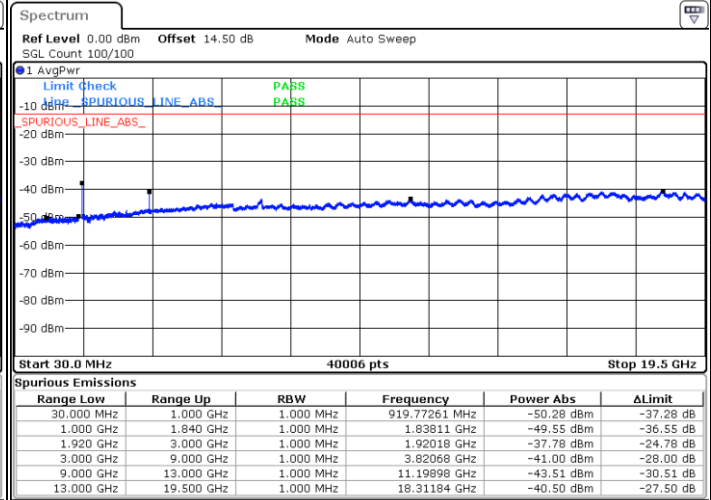

Highest Channel / 16QAM

Date: 31.AUG.2019 10:49:07

Date: 31.AUG.2019 10:50:03

LTE Band 25 / 5MHz

Lowest Channel / QPSK

Lowest Channel / 16QAM

Date: 31.AUG.2019 10:51:41

Date: 31.AUG.2019 10:52:37

Middle Channel / QPSK

Middle Channel / 16QAM

Date: 31.AUG.2019 10:54:15

Date: 31.AUG.2019 10:55:12

LTE Band 25 / 5MHz

Highest Channel / QPSK

Date: 31.AUG.2019 11:01:27

Highest Channel / 16QAM

Date: 31.AUG.2019 11:02:24

LTE Band 25 / 10MHz

Lowest Channel / QPSK

Date: 31.AUG.2019 11:04:01

Lowest Channel / 16QAM

Date: 31.AUG.2019 11:04:58

LTE Band 25 / 10MHz

Middle Channel / QPSK