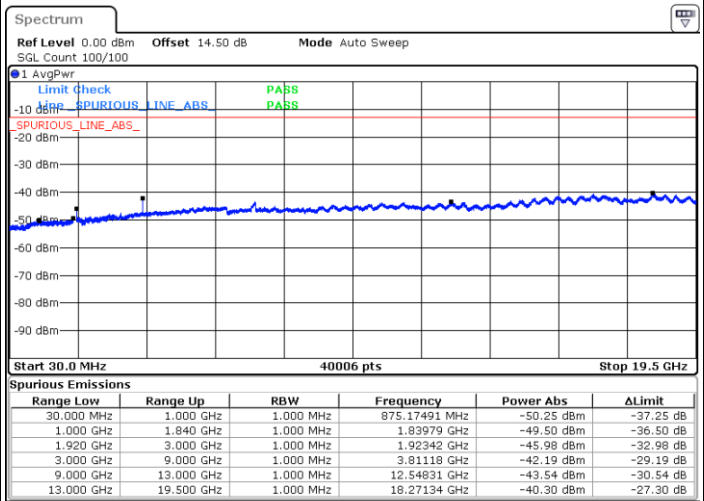

Middle Channel / 16QAM

Date: 31.AUG.2019 11:06:38

Date: 31.AUG.2019 11:07:36

Highest Channel / QPSK

Highest Channel / 16QAM

Date: 31.AUG.2019 11:13:57

Date: 31.AUG.2019 11:14:53

LTE Band 25 / 15MHz