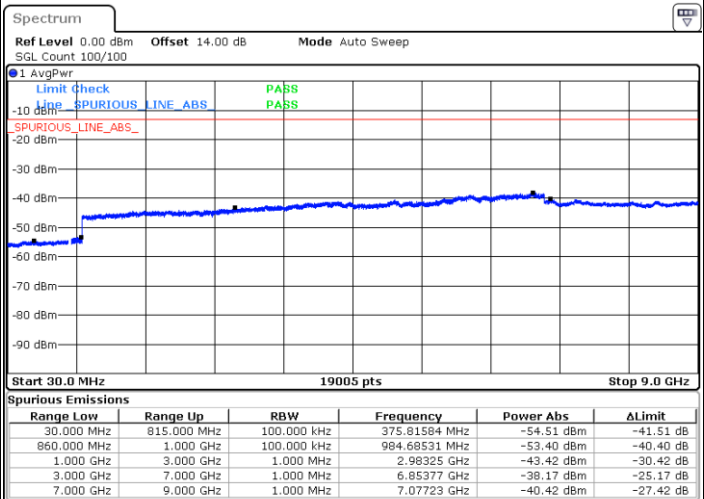

Highest Channel / 16QAM

Date: 31.AUG.2019 11:38:40

Date: 31.AUG.2019 11:39:36

LTE Band 26 / 1.4MHz

LTE Band 26 / 1.4MHz

Highest Channel / QPSK

Date: 31.AUG.2019 17:48:37

Highest Channel / 16QAM

Date: 31.AUG.2019 17:49:30

LTE Band 26 / 3MHz

Lowest Channel / QPSK

Date: 31.AUG.2019 17:50:23

Lowest Channel / 16QAM

Date: 31.AUG.2019 17:51:16

LTE Band 26 / 3MHz

Middle Channel / QPSK

Middle Channel / 16QAM

Date: 31.AUG.2019 17:52:09

Date: 31.AUG.2019 17:53:02

Highest Channel / QPSK

Highest Channel / 16QAM

Date: 31.AUG.2019 17:53:56

Date: 31.AUG.2019 17:54:49

LTE Band 26 / 5MHz