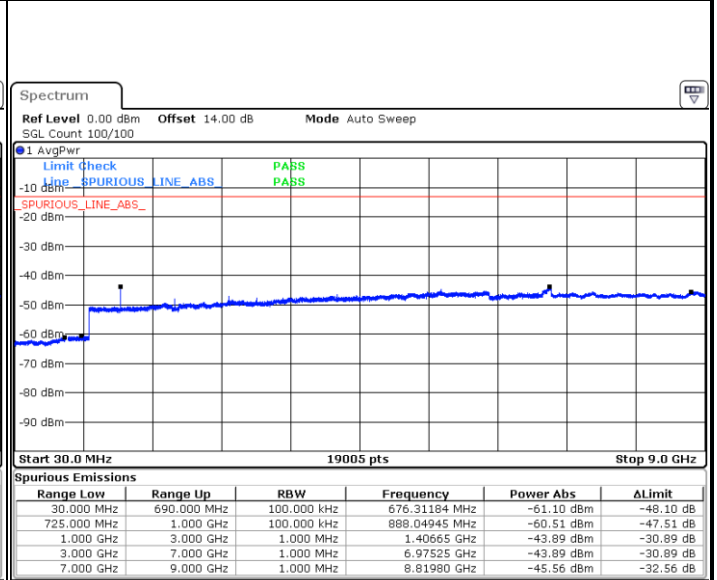

Date: 31.AUG.2019 08:01:21

LTE Band 12 / 5MHz

Highest Channel / QPSK

Date: 31.AUG.2019 08:07:36

Highest Channel / 16QAM

Date: 31.AUG.2019 08:08:32

LTE Band 12 / 10MHz

Lowest Channel / QPSK

Date: 31.AUG.2019 08:14:47

Lowest Channel / 16QAM

Date: 31.AUG.2019 08:15:44

LTE Band 12 / 10MHz

Middle Channel / QPSK

Date: 31.AUG.2019 08:17:21

Middle Channel / 16QAM

Date: 31.AUG.2019 08:18:18

Highest Channel / QPSK

Date: 31.AUG.2019 08:24:33

Highest Channel / 16QAM

Date: 31.AUG.2019 08:25:29

LTE Band 13 / 5MHz

Lowest Channel / QPSK

Lowest Channel / 16QAM

Middle Channel / QPSK