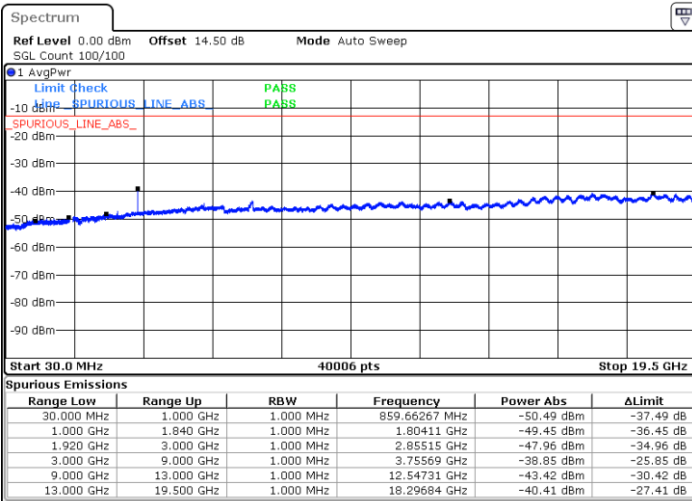

Highest Channel / 16QAM

Date: 31.AUG.2019 10:49:07

Date: 31.AUG.2019 10:50:03

LTE Band 25 / 5MHz

Lowest Channel / QPSK

Lowest Channel / 16QAM

Date: 31.AUG.2019 10:51:41

Date: 31.AUG.2019 10:52:37

Middle Channel / QPSK

Middle Channel / 16QAM

Date: 31.AUG.2019 10:54:15

Date: 31.AUG.2019 10:55:12

LTE Band 25 / 5MHz

Highest Channel / QPSK

Date: 31.AUG.2019 11:01:27

Highest Channel / 16QAM