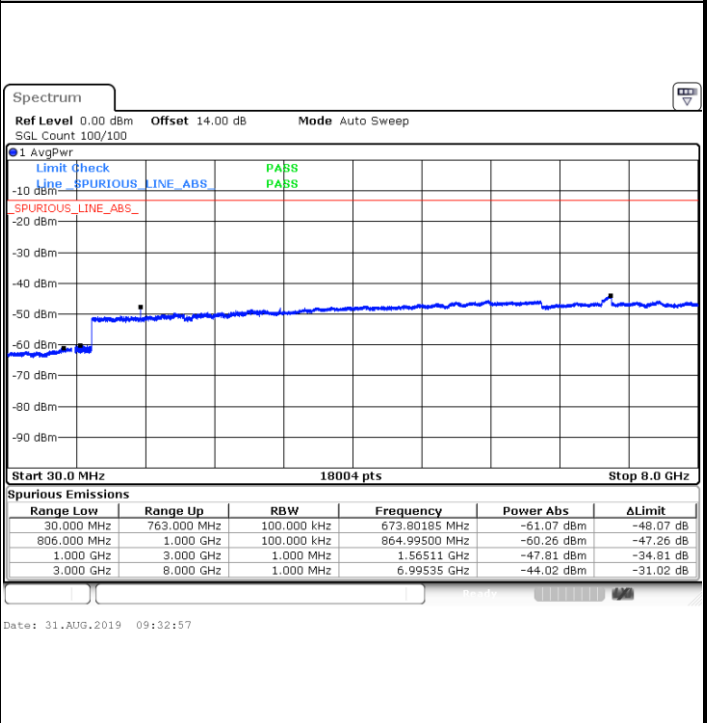

Highest Channel / QPSK

Date: 31.AUG.2019 08:24:33

Highest Channel / 16QAM

Date: 31.AUG.2019 08:25:29

LTE Band 13 / 5MHz

Lowest Channel / QPSK

Lowest Channel / 16QAM

Middle Channel / QPSK

Middle Channel / 16QAM

LTE Band 13 / 5MHz

Highest Channel / QPSK

Highest Channel / 16QAM

LTE Band 13 / 10MHz

Middle Channel / QPSK

Middle Channel / 16QAM

LTE Band 25 / 1.4MHz

Lowest Channel / QPSK

Lowest Channel / 16QAM

Date: 31.AUG.2019 10:21:47

Date: 31.AUG.2019 10:22:43

Middle Channel / QPSK

Middle Channel / 16QAM

Date: 31.AUG.2019 10:24:21

Date: 31.AUG.2019 10:25:18

LTE Band 25 / 1.4MHz

Highest Channel / QPSK

Date: 31.AUG.2019 10:33:17

Highest Channel / 16QAM

Date: 31.AUG.2019 10:34:13

LTE Band 25 / 3MHz

Lowest Channel / QPSK

Date: 31.AUG.2019 10:39:19