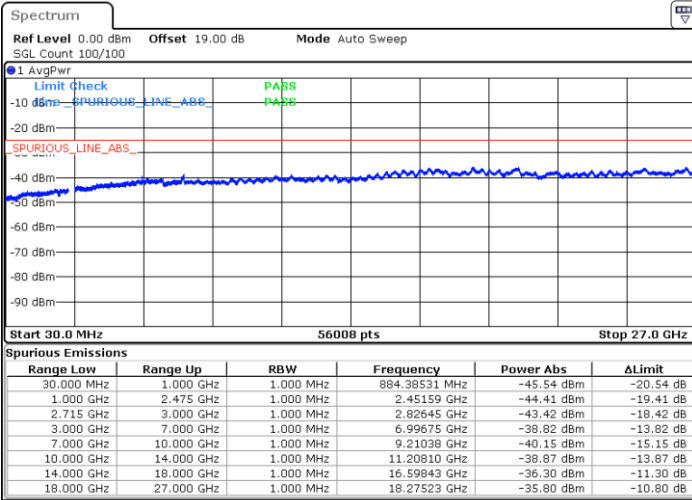

Middle Channel / QPSK

Middle Channel / 16QAM

Date: 31.AUG.2019 18:08:05

Date: 31.AUG.2019 18:08:58

LTE Band 41 / 5MHz

Lowest Channel / QPSK

Date: 29.AUG.2019 21:38:12

Lowest Channel / 16QAM

Date: 29.AUG.2019 21:40:55

Middle Channel / QPSK

Date: 29.AUG.2019 21:39:06

Middle Channel / 16QAM

Date: 29.AUG.2019 21:41:50

LTE Band 41 / 5MHz

Highest Channel / QPSK

Highest Channel / 16QAM

Date: 29.AUG.2019 21:40:01

Date: 29.AUG.2019 21:42:45

LTE Band 41 / 10MHz

Lowest Channel / QPSK

Lowest Channel / 16QAM

Date: 29.AUG.2019 21:43:39

Date: 29.AUG.2019 21:46:23