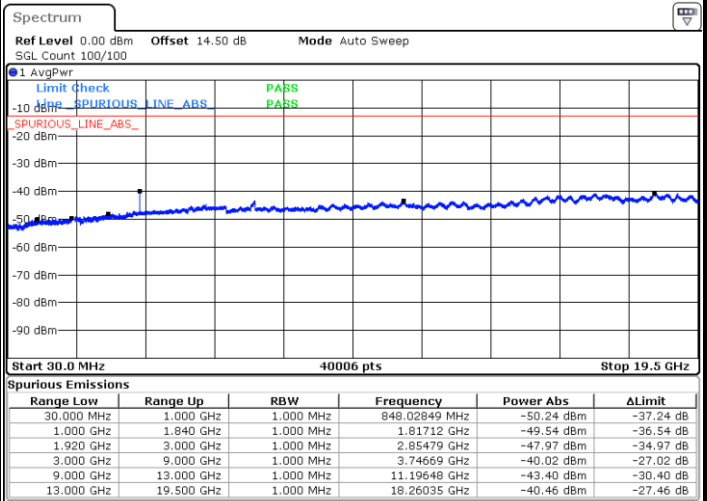

Middle Channel / 16QAM

Date: 31.AUG.2019 11:06:38

Date: 31.AUG.2019 11:07:36

Highest Channel / QPSK

Highest Channel / 16QAM

Date: 31.AUG.2019 11:13:57

Date: 31.AUG.2019 11:14:53

LTE Band 25 / 15MHz

Lowest Channel / QPSK

Lowest Channel / 16QAM

Date: 31.AUG.2019 11:16:30

Date: 31.AUG.2019 11:17:27

Middle Channel / QPSK

Middle Channel / 16QAM

Date: 31.AUG.2019 11:19:05

Date: 31.AUG.2019 11:20:02

LTE Band 25 / 15MHz

Highest Channel / QPSK

Date: 31.AUG.2019 11:26:19

Highest Channel / 16QAM

Date: 31.AUG.2019 11:27:16

LTE Band 25 / 20MHz

Lowest Channel / QPSK

Date: 31.AUG.2019 11:28:53