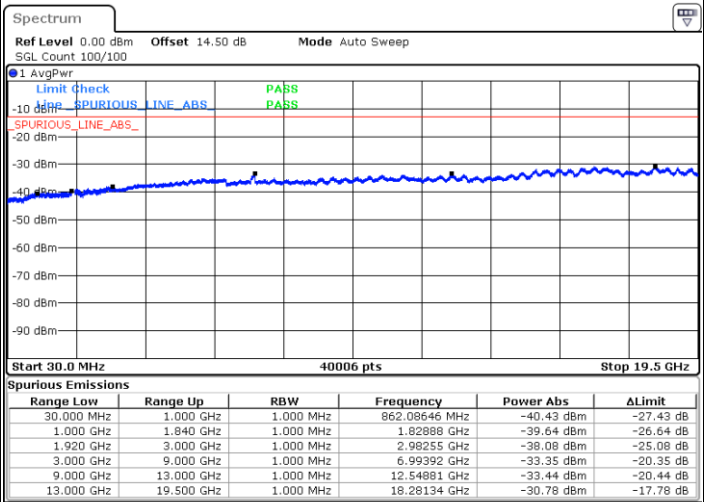

Lowest Channel / 16QAM

Date: 31.AUG.2019 10:40:15