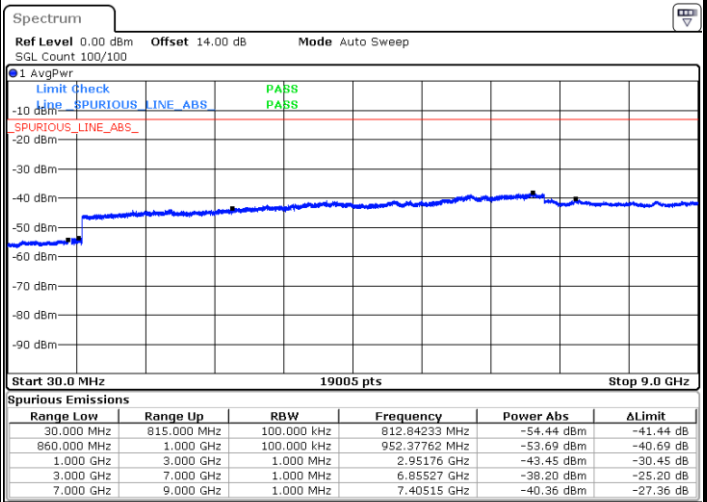

LTE Band 26 / 5MHz

Highest Channel / QPSK

Highest Channel / 16QAM

Date: 31.AUG.2019 17:59:14

Date: 31.AUG.2019 18:00:07

LTE Band 26 / 10MHz

Lowest Channel / QPSK

Lowest Channel / 16QAM

Date: 31.AUG.2019 18:01:00

Date: 31.AUG.2019 18:01:53

LTE Band 26 / 10MHz

Middle Channel / QPSK

Date: 31 AUG.2019 18:02:46

Middle Channel / 16QAM

Date: 31 AUG.2019 18:03:39

Highest Channel / QPSK