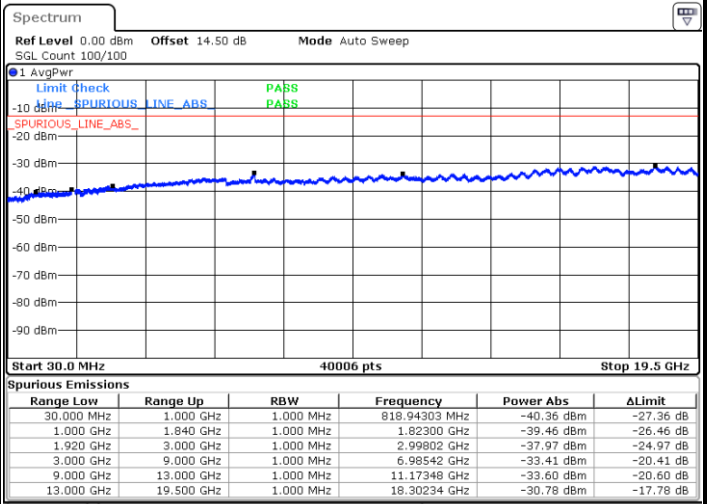

Middle Channel / 16QAM

LTE Band 13 / 5MHz

Highest Channel / QPSK

Highest Channel / 16QAM

LTE Band 13 / 10MHz

Middle Channel / QPSK

Middle Channel / 16QAM

LTE Band 25 / 1.4MHz

Lowest Channel / QPSK

Lowest Channel / 16QAM

Date: 31.AUG.2019 10:21:47

Date: 31.AUG.2019 10:22:43

Middle Channel / QPSK

Middle Channel / 16QAM

Date: 31.AUG.2019 10:24:21

Date: 31.AUG.2019 10:25:18

LTE Band 25 / 1.4MHz

Highest Channel / QPSK

Date: 31.AUG.2019 10:33:17

Highest Channel / 16QAM

Date: 31.AUG.2019 10:34:13

LTE Band 25 / 3MHz

Lowest Channel / QPSK

Date: 31.AUG.2019 10:39:19