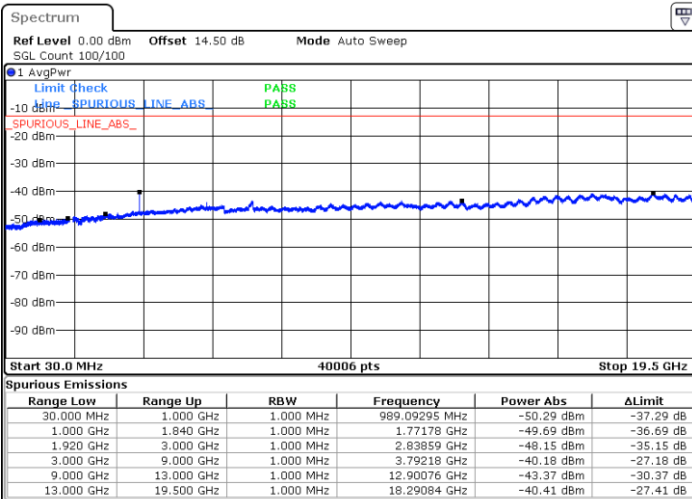

LTE Band 25 / 15MHz

Highest Channel / QPSK

Date: 31.AUG.2019 11:26:19

Highest Channel / 16QAM

Date: 31.AUG.2019 11:27:16

LTE Band 25 / 20MHz

Lowest Channel / QPSK

Date: 31.AUG.2019 11:28:53

Lowest Channel / 16QAM

Date: 31.AUG.2019 11:29:50

LTE Band 25 / 20MHz

Middle Channel / QPSK

Middle Channel / 16QAM

Date: 31.AUG.2019 11:31:27

Date: 31.AUG.2019 11:32:23

Highest Channel / QPSK

Highest Channel / 16QAM

Date: 31.AUG.2019 11:38:40

Date: 31.AUG.2019 11:39:36

LTE Band 26 / 1.4MHz

LTE Band 26 / 1.4MHz

Highest Channel / QPSK

Date: 31.AUG.2019 17:48:37

Highest Channel / 16QAM