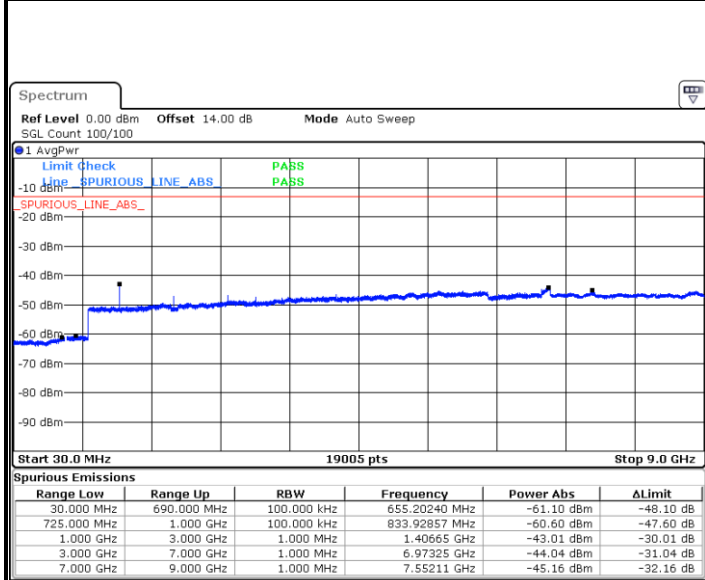

Date: 31.AUG.2019 08:01:21

LTE Band 12 / 5MHz

Highest Channel / QPSK

Date: 31.AUG.2019 08:07:36

Highest Channel / 16QAM

Date: 31.AUG.2019 08:08:32

LTE Band 12 / 10MHz

Lowest Channel / QPSK

Date: 31.AUG.2019 08:14:47

Lowest Channel / 16QAM

Date: 31.AUG.2019 08:15:44

LTE Band 12 / 10MHz

Middle Channel / QPSK

Date: 31.AUG.2019 08:17:21

Middle Channel / 16QAM

Date: 31.AUG.2019 08:18:18

Highest Channel / QPSK

Date: 31.AUG.2019 08:24:33

Highest Channel / 16QAM

Date: 31.AUG.2019 08:25:29

LTE Band 13 / 5MHz

Lowest Channel / QPSK

Lowest Channel / 16QAM

Middle Channel / QPSK

Middle Channel / 16QAM

LTE Band 13 / 5MHz

Highest Channel / QPSK

Highest Channel / 16QAM

LTE Band 13 / 10MHz

Middle Channel / QPSK

Middle Channel / 16QAM

LTE Band 25 / 1.4MHz