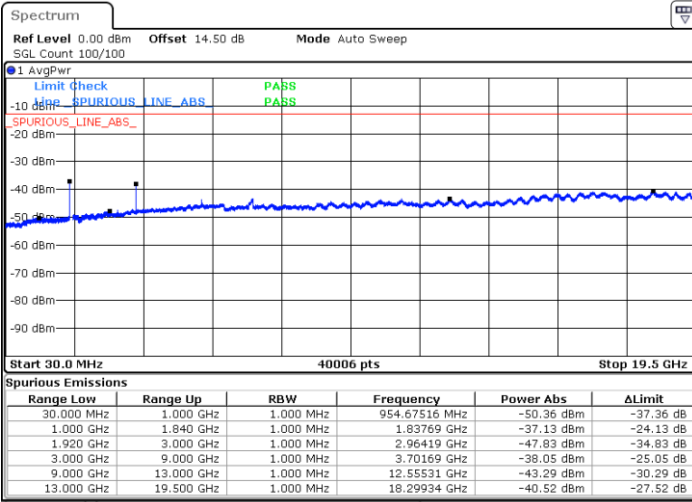

LTE Band 25 / 15MHz

Lowest Channel / QPSK

Lowest Channel / 16QAM

Date: 31.AUG.2019 11:16:30

Date: 31.AUG.2019 11:17:27