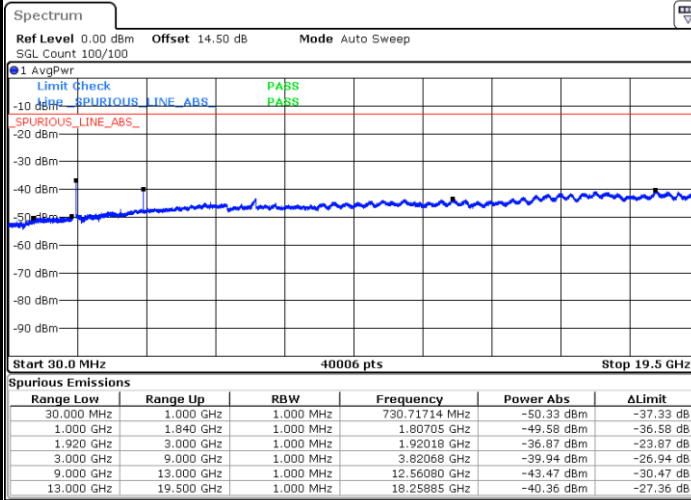

Middle Channel / QPSK

Middle Channel / 16QAM

Date: 31.AUG.2019 10:54:15

Date: 31.AUG.2019 10:55:12

LTE Band 25 / 5MHz

Highest Channel / QPSK

Date: 31.AUG.2019 11:01:27

Highest Channel / 16QAM