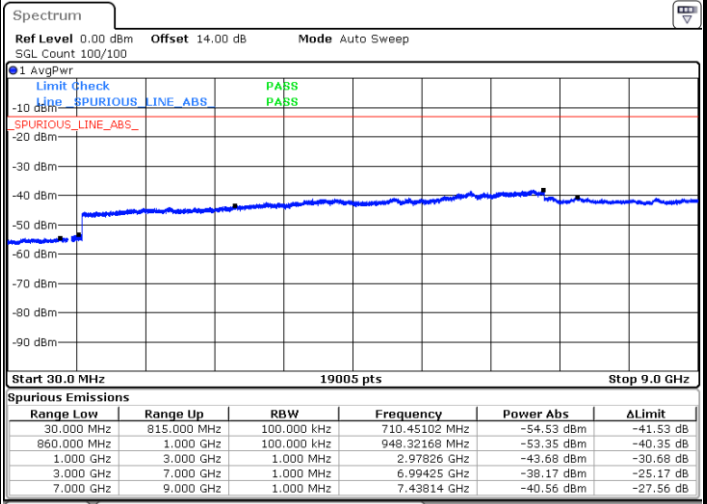

Highest Channel / 16QAM

Date: 31.AUG.2019 11:38:40

Date: 31.AUG.2019 11:39:36

LTE Band 26 / 1.4MHz

LTE Band 26 / 1.4MHz

Highest Channel / QPSK

Date: 31.AUG.2019 17:48:37

Highest Channel / 16QAM

Date: 31.AUG.2019 17:49:30

LTE Band 26 / 3MHz

Lowest Channel / QPSK

Date: 31.AUG.2019 17:50:23

Lowest Channel / 16QAM

Date: 31.AUG.2019 17:51:16

LTE Band 26 / 3MHz

Middle Channel / QPSK

Middle Channel / 16QAM

Date: 31.AUG.2019 17:52:09

Date: 31.AUG.2019 17:53:02

Highest Channel / QPSK

Highest Channel / 16QAM

Date: 31.AUG.2019 17:53:56

Date: 31.AUG.2019 17:54:49

LTE Band 26 / 5MHz