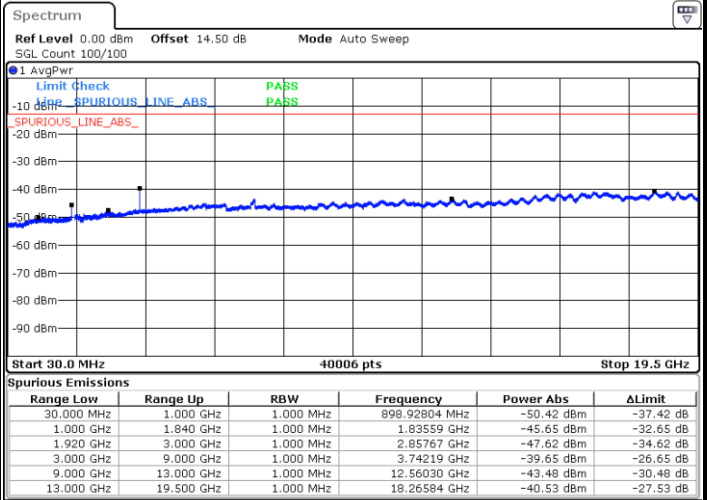

LTE Band 25 / 15MHz

Highest Channel / QPSK

Date: 31.AUG.2019 11:26:19

Highest Channel / 16QAM

Date: 31.AUG.2019 11:27:16

LTE Band 25 / 20MHz

Lowest Channel / QPSK

Date: 31.AUG.2019 11:28:53

Lowest Channel / 16QAM

Date: 31.AUG.2019 11:29:50

LTE Band 25 / 20MHz

Middle Channel / QPSK

Middle Channel / 16QAM

Date: 31.AUG.2019 11:31:27

Date: 31.AUG.2019 11:32:23

Highest Channel / QPSK

Highest Channel / 16QAM

Date: 31.AUG.2019 11:38:40

Date: 31.AUG.2019 11:39:36

LTE Band 26 / 1.4MHz

LTE Band 26 / 1.4MHz

Highest Channel / QPSK

Date: 31.AUG.2019 17:48:37

Highest Channel / 16QAM