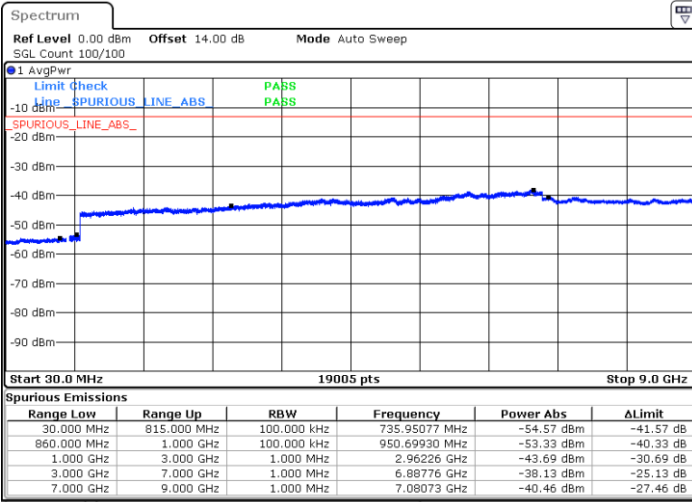

Middle Channel / 16QAM

Date: 31.AUG.2019 17:52:09

Date: 31.AUG.2019 17:53:02

Highest Channel / QPSK

Highest Channel / 16QAM

Date: 31.AUG.2019 17:53:56

Date: 31.AUG.2019 17:54:49

LTE Band 26 / 5MHz

Lowest Channel / QPSK

Lowest Channel / 16QAM

Date: 31.AUG.2019 17:55:42

Date: 31.AUG.2019 17:56:35

Middle Channel / QPSK

Middle Channel / 16QAM

Date: 31.AUG.2019 17:57:28

Date: 31.AUG.2019 17:58:21

LTE Band 26 / 5MHz

Highest Channel / QPSK

Highest Channel / 16QAM

Date: 31.AUG.2019 17:59:14

Date: 31.AUG.2019 18:00:07

LTE Band 26 / 10MHz

Lowest Channel / QPSK

Lowest Channel / 16QAM