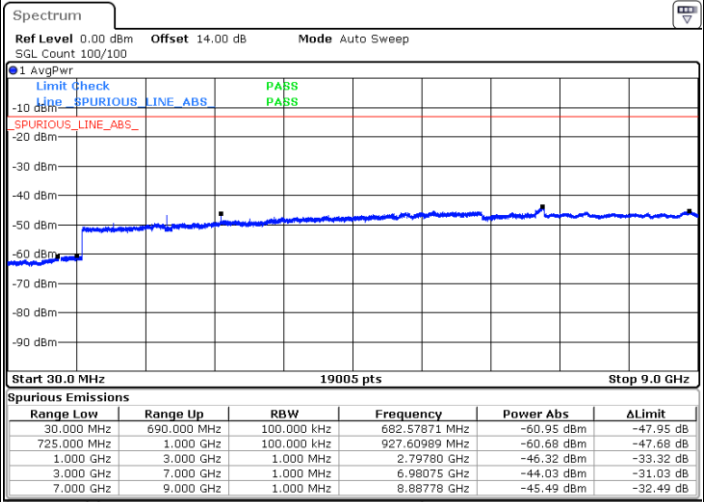

LTE Band 12 / 5MHz

Lowest Channel / QPSK

Lowest Channel / 16QAM

Date: 31.AUG.2019 07:57:51

Date: 31.AUG.2019 07:58:48

Middle Channel / QPSK

Middle Channel / 16QAM

Date: 31.AUG.2019 08:00:25

Date: 31.AUG.2019 08:01:21

LTE Band 12 / 5MHz

Highest Channel / QPSK

Date: 31.AUG.2019 08:07:36

Highest Channel / 16QAM

Date: 31.AUG.2019 08:08:32

LTE Band 12 / 10MHz

Lowest Channel / QPSK