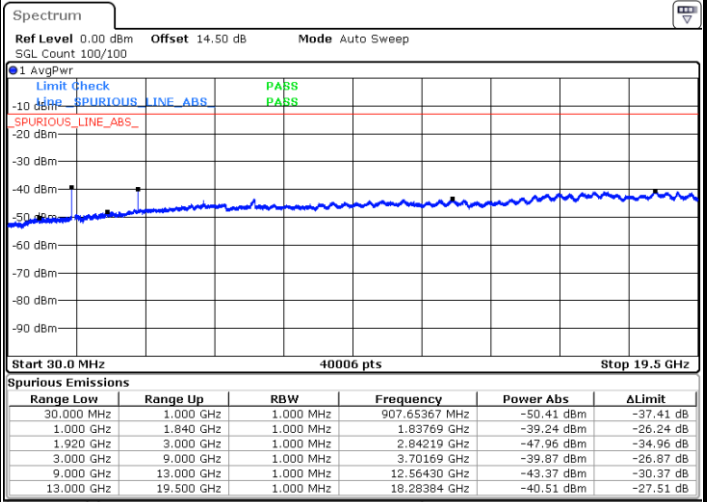

LTE Band 25 / 15MHz

Lowest Channel / QPSK

Lowest Channel / 16QAM

Date: 31.AUG.2019 11:16:30

Date: 31.AUG.2019 11:17:27