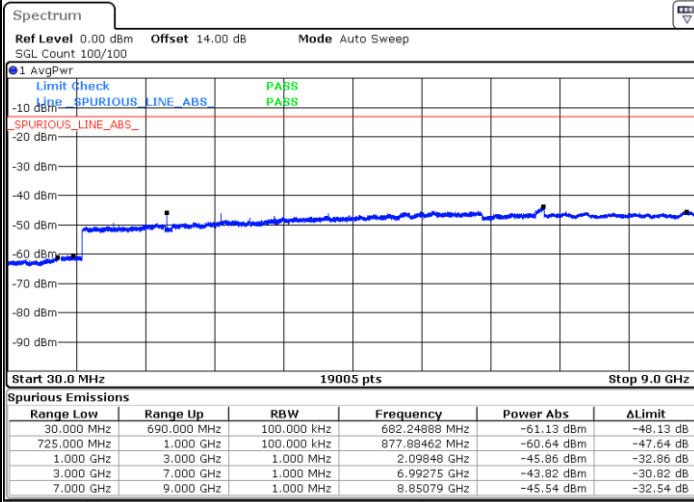

LTE Band 12 / 5MHz

Lowest Channel / QPSK

Lowest Channel / 16QAM

Date: 31.AUG.2019 07:57:51

Date: 31.AUG.2019 07:58:48

Middle Channel / QPSK

Middle Channel / 16QAM

Date: 31.AUG.2019 08:00:25