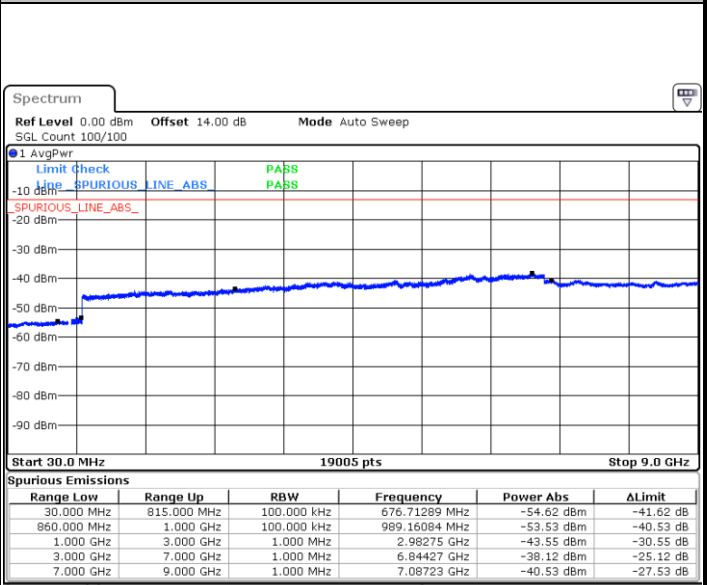

LTE Band 26 / 5MHz

Highest Channel / QPSK

Highest Channel / 16QAM

Date: 31.AUG.2019 17:59:14

Date: 31.AUG.2019 18:00:07

LTE Band 26 / 10MHz

Lowest Channel / QPSK

Lowest Channel / 16QAM

Date: 31.AUG.2019 18:01:00

Date: 31.AUG.2019 18:01:53

LTE Band 26 / 10MHz

Middle Channel / QPSK

Date: 31 AUG.2019 18:02:46

Middle Channel / 16QAM

Date: 31 AUG.2019 18:03:39

Highest Channel / QPSK

Date: 31 AUG.2019 18:04:32

Highest Channel / 16QAM

Date: 31 AUG.2019 18:05:25

LTE Band 26 / 15MHz

Lowest Channel / QPSK

Lowest Channel / 16QAM

Date: 31.AUG.2019 18:06:19

Date: 31.AUG.2019 18:07:12