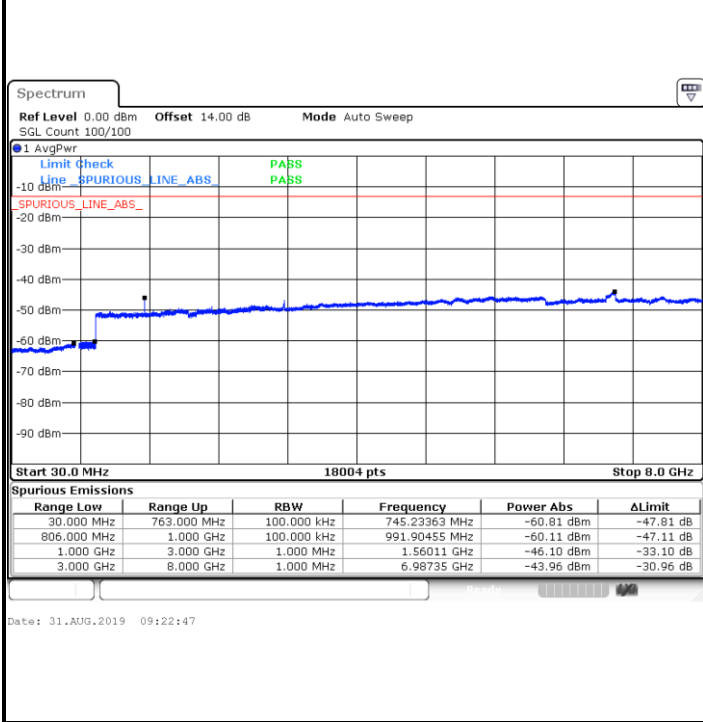

Highest Channel / QPSK

Date: 31.AUG.2019 08:24:33

Highest Channel / 16QAM

Date: 31.AUG.2019 08:25:29

LTE Band 13 / 5MHz

Lowest Channel / QPSK

Lowest Channel / 16QAM

Middle Channel / QPSK

Middle Channel / 16QAM

LTE Band 13 / 5MHz

Highest Channel / QPSK

Highest Channel / 16QAM

LTE Band 13 / 10MHz

Middle Channel / QPSK

Middle Channel / 16QAM

LTE Band 25 / 1.4MHz