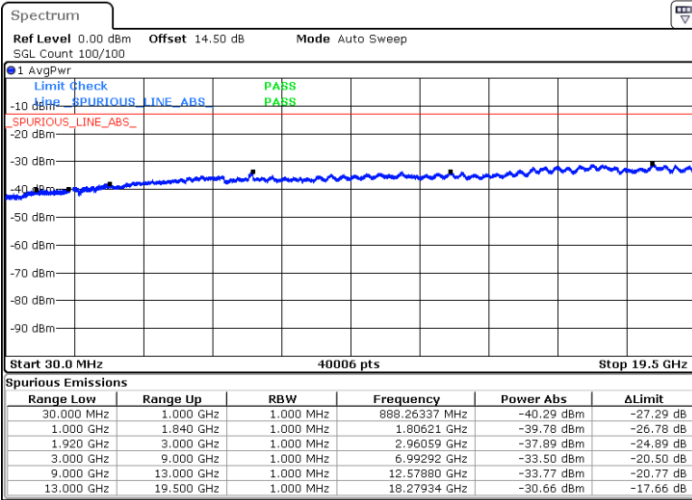

Lowest Channel / 16QAM

Date: 31.AUG.2019 10:40:15

LTE Band 25 / 3MHz

Middle Channel / QPSK

Middle Channel / 16QAM

Date: 31.AUG.2019 10:41:53

Date: 31.AUG.2019 10:42:50

Highest Channel / QPSK

Highest Channel / 16QAM

Date: 31.AUG.2019 10:49:07

Date: 31.AUG.2019 10:50:03

LTE Band 25 / 5MHz

Lowest Channel / QPSK

Lowest Channel / 16QAM

Date: 31.AUG.2019 10:51:41

Date: 31.AUG.2019 10:52:37