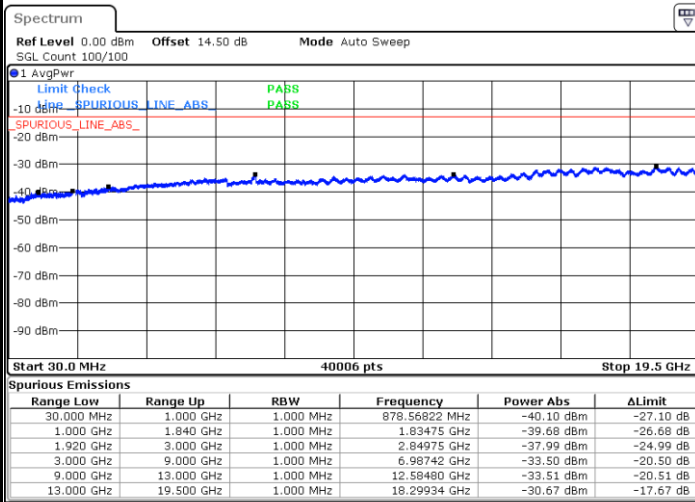

LTE Band 25 / 1.4MHz

Highest Channel / QPSK

Date: 31.AUG.2019 10:33:17

Highest Channel / 16QAM

Date: 31.AUG.2019 10:34:13

LTE Band 25 / 3MHz

Lowest Channel / QPSK

Date: 31.AUG.2019 10:39:19