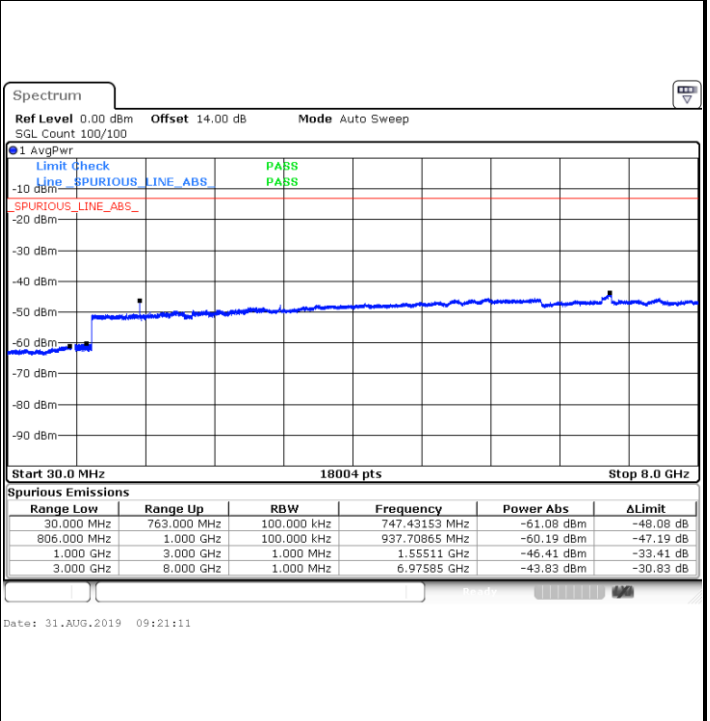

Highest Channel / QPSK

Date: 31.AUG.2019 08:24:33

Highest Channel / 16QAM

Date: 31.AUG.2019 08:25:29

LTE Band 13 / 5MHz

Lowest Channel / QPSK

Lowest Channel / 16QAM

Middle Channel / QPSK

Middle Channel / 16QAM

LTE Band 13 / 5MHz

Highest Channel / QPSK

Highest Channel / 16QAM

LTE Band 13 / 10MHz

Middle Channel / QPSK

Middle Channel / 16QAM

LTE Band 25 / 1.4MHz