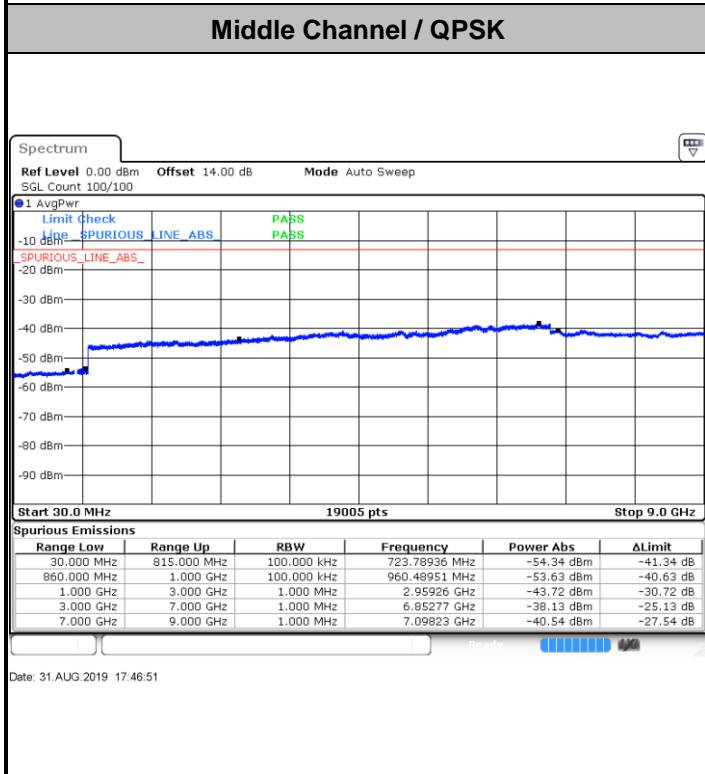

Lowest Channel / 16QAM

Date: 31.AUG.2019 11:29:50

LTE Band 25 / 20MHz

Middle Channel / QPSK

Middle Channel / 16QAM

Date: 31.AUG.2019 11:31:27

Date: 31.AUG.2019 11:32:23

Highest Channel / QPSK

Highest Channel / 16QAM

Date: 31.AUG.2019 11:38:40

Date: 31.AUG.2019 11:39:36

LTE Band 26 / 1.4MHz

LTE Band 26 / 1.4MHz

Highest Channel / QPSK

Date: 31.AUG.2019 17:48:37

Highest Channel / 16QAM

Date: 31.AUG.2019 17:49:30

LTE Band 26 / 3MHz

Lowest Channel / QPSK

Date: 31.AUG.2019 17:50:23

Lowest Channel / 16QAM

Date: 31.AUG.2019 17:51:16

LTE Band 26 / 3MHz

Middle Channel / QPSK

Middle Channel / 16QAM

Date: 31.AUG.2019 17:52:09

Date: 31.AUG.2019 17:53:02

Highest Channel / QPSK

Highest Channel / 16QAM

Date: 31.AUG.2019 17:53:56

Date: 31.AUG.2019 17:54:49

LTE Band 26 / 5MHz