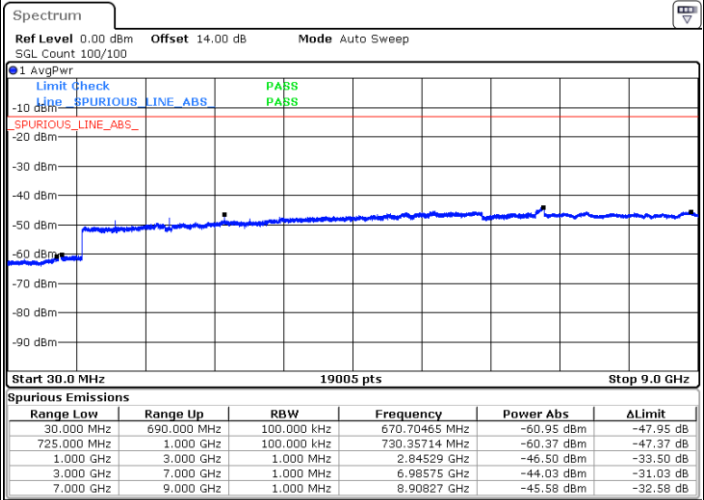

Date: 31.AUG.2019 08:01:21

LTE Band 12 / 5MHz

Highest Channel / QPSK

Date: 31.AUG.2019 08:07:36

Highest Channel / 16QAM

Date: 31.AUG.2019 08:08:32

LTE Band 12 / 10MHz

Lowest Channel / QPSK