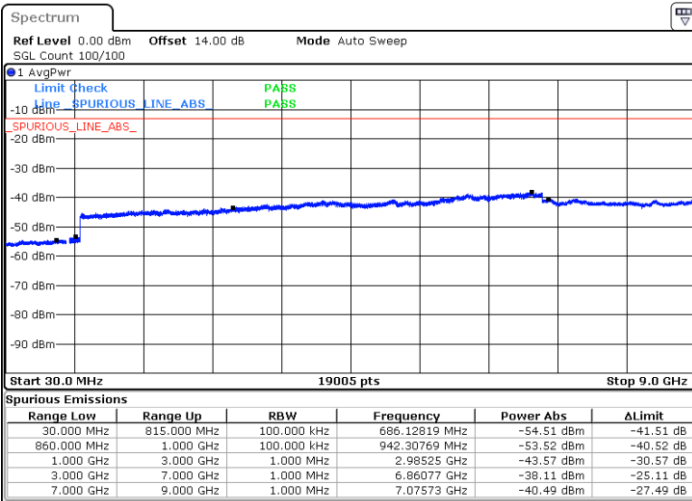

Middle Channel / 16QAM

Date: 31.AUG.2019 17:52:09

Date: 31.AUG.2019 17:53:02

Highest Channel / QPSK

Highest Channel / 16QAM

Date: 31.AUG.2019 17:53:56

Date: 31.AUG.2019 17:54:49

LTE Band 26 / 5MHz

Lowest Channel / QPSK

Lowest Channel / 16QAM

Date: 31.AUG.2019 17:55:42

Date: 31.AUG.2019 17:56:35

Middle Channel / QPSK

Middle Channel / 16QAM

Date: 31.AUG.2019 17:57:28

Date: 31.AUG.2019 17:58:21

LTE Band 26 / 5MHz

Highest Channel / QPSK

Highest Channel / 16QAM

Date: 31.AUG.2019 17:59:14

Date: 31.AUG.2019 18:00:07

LTE Band 26 / 10MHz

Lowest Channel / QPSK

Lowest Channel / 16QAM