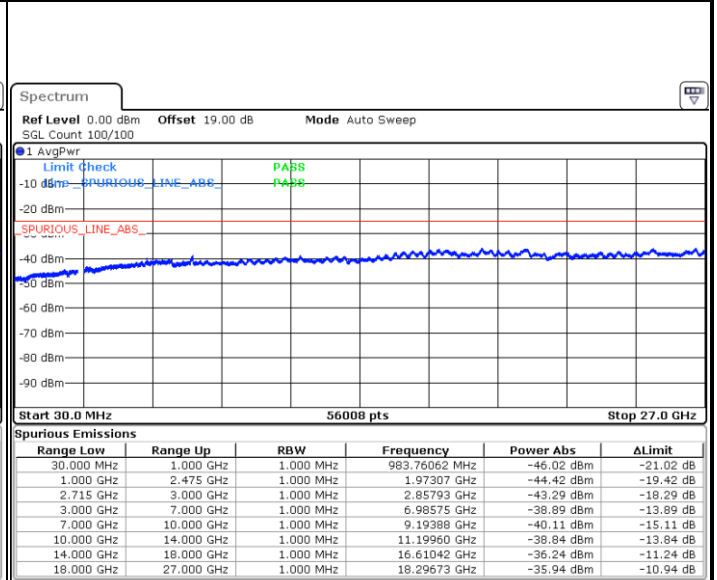

Date: 31 AUG.2019 18:04:32

Highest Channel / 16QAM

Date: 31 AUG.2019 18:05:25

LTE Band 26 / 15MHz

Lowest Channel / QPSK

Lowest Channel / 16QAM

Date: 31.AUG.2019 18:06:19

Date: 31.AUG.2019 18:07:12

Middle Channel / QPSK

Middle Channel / 16QAM

Date: 31.AUG.2019 18:08:05

Date: 31.AUG.2019 18:08:58

LTE Band 41 / 5MHz

Lowest Channel / QPSK

Date: 29.AUG.2019 21:38:12

Lowest Channel / 16QAM

Date: 29.AUG.2019 21:40:55

Middle Channel / QPSK

Date: 29.AUG.2019 21:39:06

Middle Channel / 16QAM

Date: 29.AUG.2019 21:41:50

LTE Band 41 / 5MHz

Highest Channel / QPSK

Highest Channel / 16QAM

Date: 29.AUG.2019 21:40:01

Date: 29.AUG.2019 21:42:45

LTE Band 41 / 10MHz

Lowest Channel / QPSK

Lowest Channel / 16QAM

Date: 29.AUG.2019 21:43:39

Date: 29.AUG.2019 21:46:23