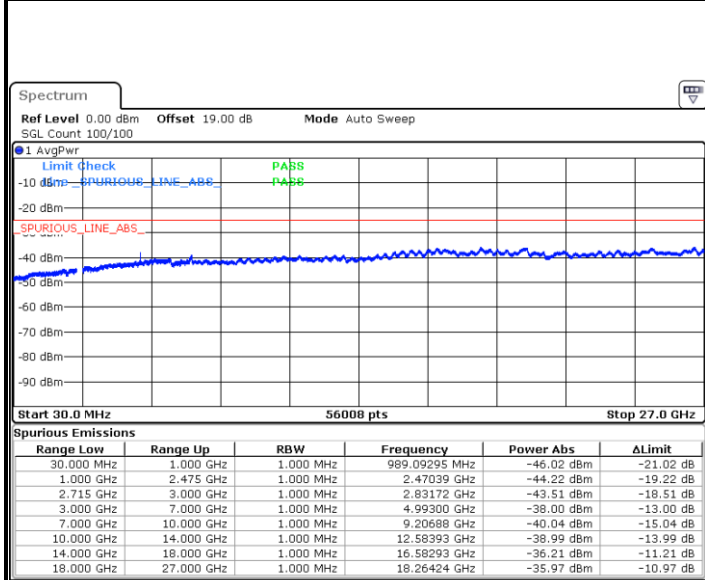

Date: 31 AUG.2019 18:04:32

Highest Channel / 16QAM

Date: 31 AUG.2019 18:05:25

LTE Band 26 / 15MHz

Lowest Channel / QPSK

Lowest Channel / 16QAM

Date: 31.AUG.2019 18:06:19

Date: 31.AUG.2019 18:07:12

Middle Channel / QPSK

Middle Channel / 16QAM

Date: 31.AUG.2019 18:08:05

Date: 31.AUG.2019 18:08:58

LTE Band 41 / 5MHz

Lowest Channel / QPSK

Date: 29.AUG.2019 21:38:12

Lowest Channel / 16QAM

Date: 29.AUG.2019 21:40:55

Middle Channel / QPSK

Date: 29.AUG.2019 21:39:06

Middle Channel / 16QAM

Date: 29.AUG.2019 21:41:50

LTE Band 41 / 5MHz

Highest Channel / QPSK

Highest Channel / 16QAM