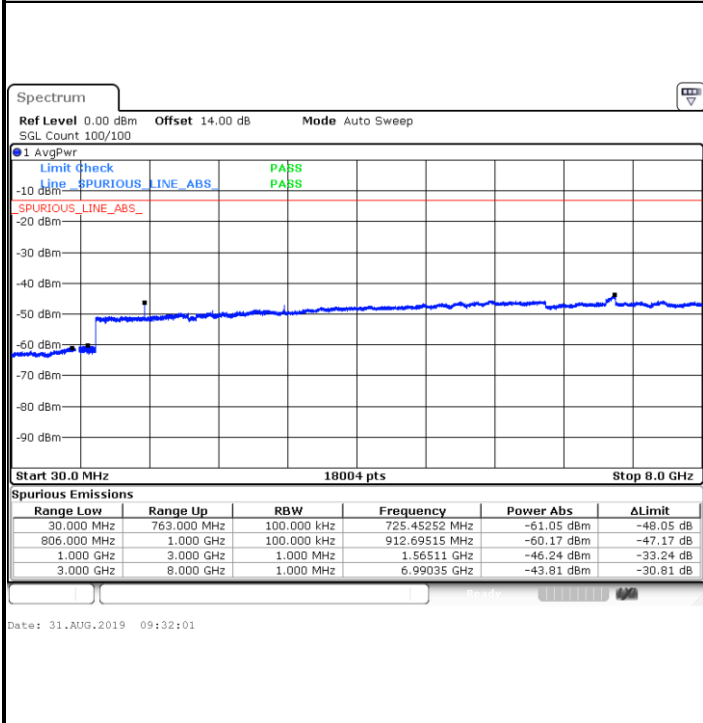

Date: 31.AUG.2019 08:14:47

Lowest Channel / 16QAM

Date: 31.AUG.2019 08:15:44

LTE Band 12 / 10MHz

Middle Channel / QPSK

Date: 31.AUG.2019 08:17:21

Middle Channel / 16QAM

Date: 31.AUG.2019 08:18:18

Highest Channel / QPSK

Date: 31.AUG.2019 08:24:33

Highest Channel / 16QAM

Date: 31.AUG.2019 08:25:29

LTE Band 13 / 5MHz

Lowest Channel / QPSK

Lowest Channel / 16QAM

Middle Channel / QPSK

Middle Channel / 16QAM

LTE Band 13 / 5MHz

Highest Channel / QPSK

Highest Channel / 16QAM

LTE Band 13 / 10MHz

Middle Channel / QPSK

Middle Channel / 16QAM

LTE Band 25 / 1.4MHz