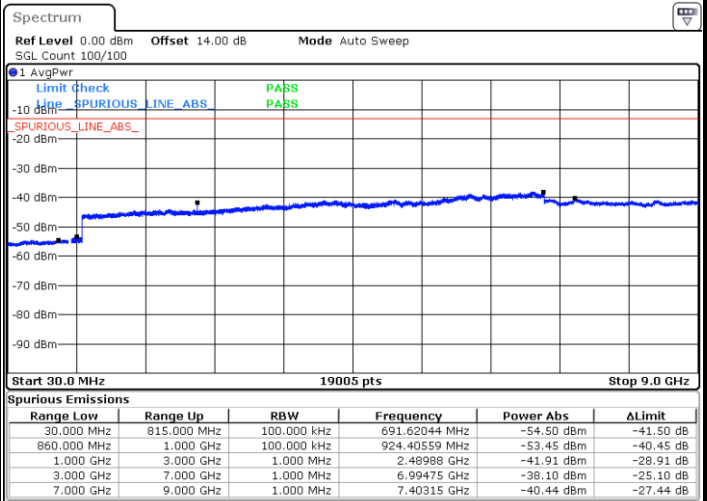

Date: 31.AUG.2019 18:01:00

Date: 31.AUG.2019 18:01:53

LTE Band 26 / 10MHz

Middle Channel / QPSK

Date: 31 AUG.2019 18:02:46

Middle Channel / 16QAM

Date: 31 AUG.2019 18:03:39

Highest Channel / QPSK

Date: 31 AUG.2019 18:04:32

Highest Channel / 16QAM

Date: 31 AUG.2019 18:05:25

LTE Band 26 / 15MHz

Lowest Channel / QPSK

Lowest Channel / 16QAM

Date: 31.AUG.2019 18:06:19

Date: 31.AUG.2019 18:07:12

Middle Channel / QPSK

Middle Channel / 16QAM

Date: 31.AUG.2019 18:08:05

Date: 31.AUG.2019 18:08:58

LTE Band 41 / 5MHz

Lowest Channel / QPSK

Date: 29.AUG.2019 21:38:12

Lowest Channel / 16QAM