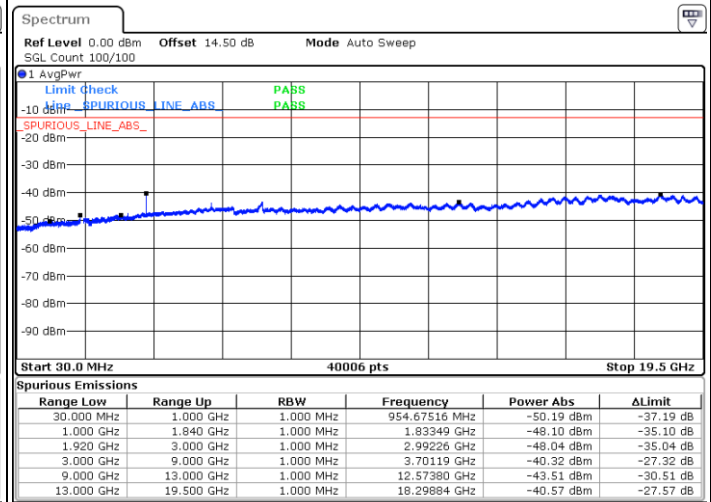

Middle Channel / QPSK

Middle Channel / 16QAM

Date: 31.AUG.2019 10:54:15

Date: 31.AUG.2019 10:55:12

LTE Band 25 / 5MHz

Highest Channel / QPSK

Date: 31.AUG.2019 11:01:27

Highest Channel / 16QAM

Date: 31.AUG.2019 11:02:24

LTE Band 25 / 10MHz

Lowest Channel / QPSK

Date: 31.AUG.2019 11:04:01

Lowest Channel / 16QAM

Date: 31.AUG.2019 11:04:58

LTE Band 25 / 10MHz

Middle Channel / QPSK

Middle Channel / 16QAM

Date: 31.AUG.2019 11:06:38

Date: 31.AUG.2019 11:07:36

Highest Channel / QPSK

Highest Channel / 16QAM

Date: 31.AUG.2019 11:13:57

Date: 31.AUG.2019 11:14:53

LTE Band 25 / 15MHz