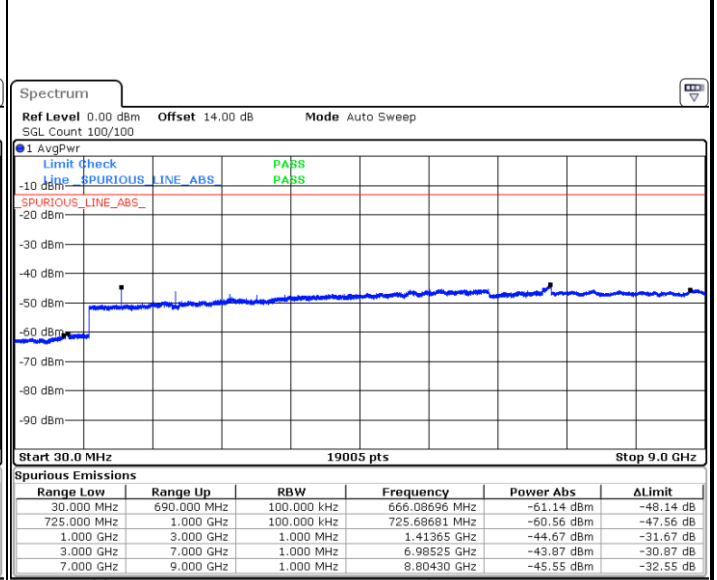

Date: 31.AUG.2019 08:01:21

LTE Band 12 / 5MHz

Highest Channel / QPSK

Date: 31.AUG.2019 08:07:36

Highest Channel / 16QAM

Date: 31.AUG.2019 08:08:32

LTE Band 12 / 10MHz

Lowest Channel / QPSK

Date: 31.AUG.2019 08:14:47

Lowest Channel / 16QAM

Date: 31.AUG.2019 08:15:44

LTE Band 12 / 10MHz

Middle Channel / QPSK

Date: 31.AUG.2019 08:17:21

Middle Channel / 16QAM

Date: 31.AUG.2019 08:18:18

Highest Channel / QPSK

Date: 31.AUG.2019 08:24:33

Highest Channel / 16QAM

Date: 31.AUG.2019 08:25:29

LTE Band 13 / 5MHz

Lowest Channel / QPSK

Lowest Channel / 16QAM

Middle Channel / QPSK

Middle Channel / 16QAM

LTE Band 13 / 5MHz

Highest Channel / QPSK

Highest Channel / 16QAM

LTE Band 13 / 10MHz

Middle Channel / QPSK

Middle Channel / 16QAM

LTE Band 25 / 1.4MHz