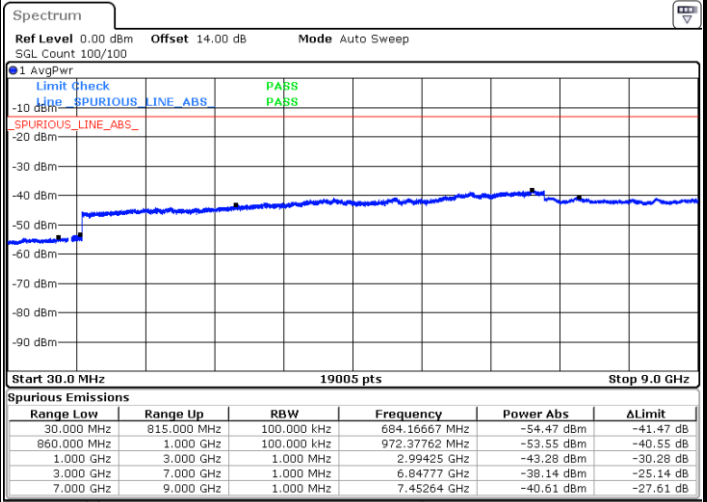

Middle Channel / 16QAM

Date: 31.AUG.2019 17:52:09

Date: 31.AUG.2019 17:53:02

Highest Channel / QPSK

Highest Channel / 16QAM

Date: 31.AUG.2019 17:53:56

Date: 31.AUG.2019 17:54:49

LTE Band 26 / 5MHz

Lowest Channel / QPSK

Lowest Channel / 16QAM

Date: 31.AUG.2019 17:55:42

Date: 31.AUG.2019 17:56:35

Middle Channel / QPSK

Middle Channel / 16QAM

Date: 31.AUG.2019 17:57:28

Date: 31.AUG.2019 17:58:21

LTE Band 26 / 5MHz

Highest Channel / QPSK

Highest Channel / 16QAM

Date: 31.AUG.2019 17:59:14

Date: 31.AUG.2019 18:00:07

LTE Band 26 / 10MHz

Lowest Channel / QPSK

Lowest Channel / 16QAM