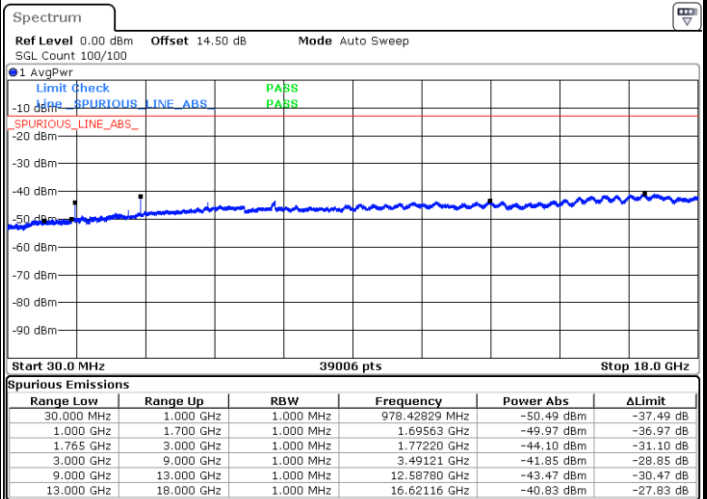

Highest Channel / 16QAM

Date: 31.AUG.2019 02:17:09

LTE Band 4 / 10MHz

Lowest Channel / QPSK

Date: 31.AUG.2019 02:29:43

Lowest Channel / 16QAM

Date: 31.AUG.2019 02:30:40

LTE Band 4 / 10MHz

Middle Channel / QPSK

Middle Channel / 16QAM

Date: 31.AUG.2019 02:32:17

Date: 31.AUG.2019 02:33:14

Highest Channel / QPSK

Highest Channel / 16QAM

Date: 31.AUG.2019 02:39:32

Date: 31.AUG.2019 02:40:29

LTE Band 4 / 15MHz

Lowest Channel / QPSK

Lowest Channel / 16QAM

Date: 31.AUG.2019 02:49:42

Date: 31.AUG.2019 02:50:38

Middle Channel / QPSK

Middle Channel / 16QAM

Date: 31.AUG.2019 02:52:15