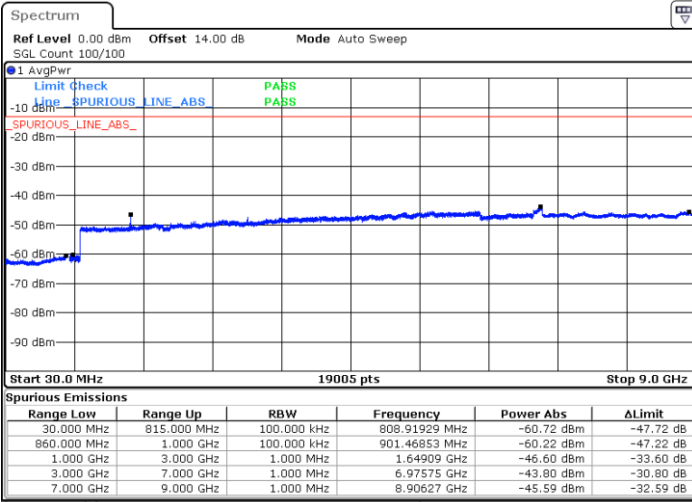

Date: 31.AUG.2019 04:56:26

Date: 31.AUG.2019 04:57:23

LTE Band 5 / 3MHz

Lowest Channel / QPSK

Lowest Channel / 16QAM

Date: 31.AUG.2019 05:05:40

Date: 31.AUG.2019 05:06:37

LTE Band 5 / 3MHz

Middle Channel / QPSK

Middle Channel / 16QAM

Date: 31.AUG.2019 05:08:15

Date: 31.AUG.2019 05:09:12

Highest Channel / QPSK

Highest Channel / 16QAM

Date: 31.AUG.2019 05:17:28

Date: 31.AUG.2019 05:18:25

LTE Band 5 / 5MHz

Lowest Channel / QPSK

Lowest Channel / 16QAM

Date: 31.AUG.2019 05:26:41

Date: 31.AUG.2019 05:27:37

Middle Channel / QPSK

Middle Channel / 16QAM

Date: 31.AUG.2019 05:29:15