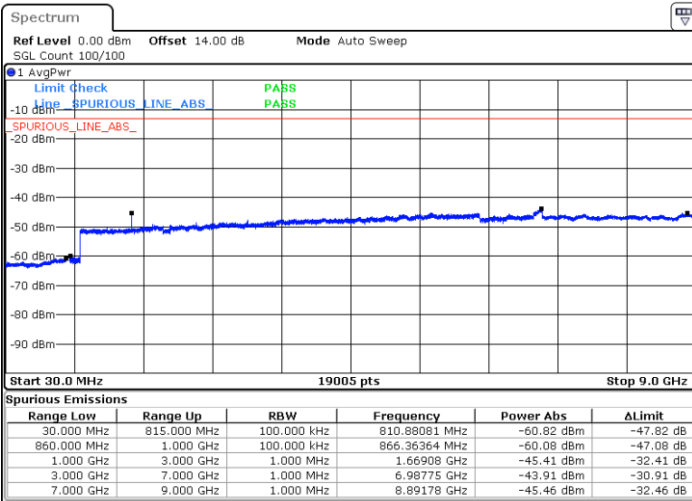

LTE Band 5 / 5MHz

Lowest Channel / QPSK

Lowest Channel / 16QAM

Date: 31.AUG.2019 05:26:41

Date: 31.AUG.2019 05:27:37

Middle Channel / QPSK

Middle Channel / 16QAM

Date: 31.AUG.2019 05:29:15

Date: 31.AUG.2019 05:30:12

LTE Band 5 / 5MHz

Highest Channel / QPSK

Date: 31.AUG.2019 05:38:28

Highest Channel / 16QAM

Date: 31.AUG.2019 05:39:25

LTE Band 5 / 10MHz

Lowest Channel / QPSK