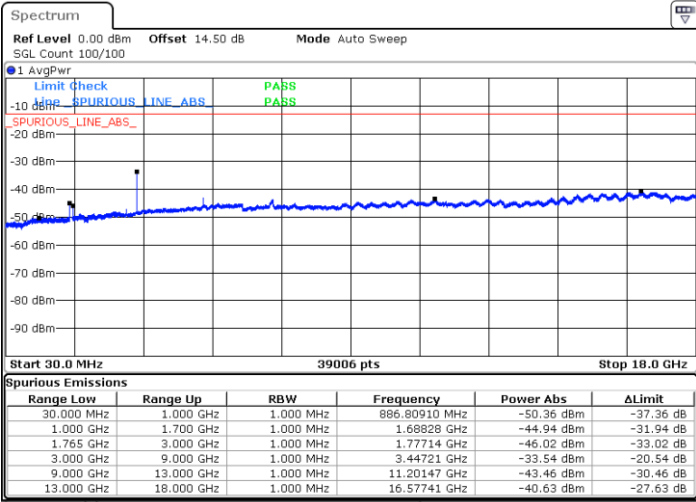

Date: 31.AUG.2019 02:53:12

LTE Band 4 / 15MHz

Highest Channel / QPSK

Date: 31.AUG.2019 02:59:30

Highest Channel / 16QAM

Date: 31.AUG.2019 03:00:27

LTE Band 4 / 20MHz

Lowest Channel / QPSK

Date: 31.AUG.2019 03:08:04

Lowest Channel / 16QAM

Date: 31.AUG.2019 03:09:01

LTE Band 4 / 20MHz

Middle Channel / QPSK

Middle Channel / 16QAM

Date: 31.AUG.2019 03:10:38

Date: 31.AUG.2019 03:11:36

Highest Channel / QPSK

Highest Channel / 16QAM

Date: 31.AUG.2019 03:17:53

Date: 31.AUG.2019 03:18:50

LTE Band 5 / 1.4MHz

Lowest Channel / QPSK

Lowest Channel / 16QAM

Date: 31.AUG.2019 04:44:38