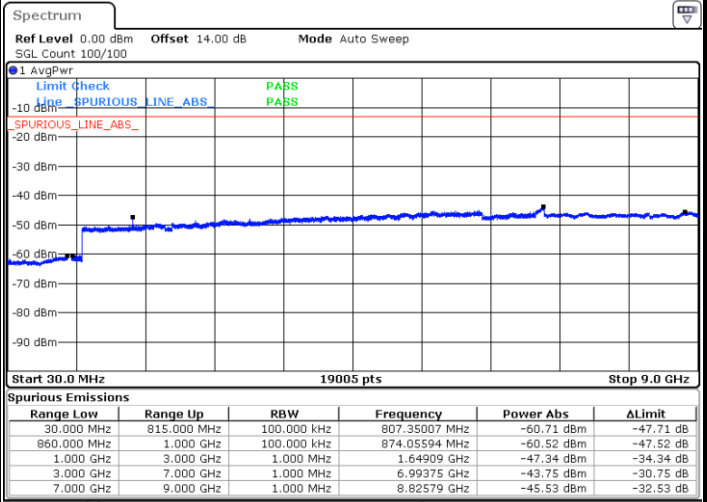

Date: 31.AUG.2019 04:56:26

Date: 31.AUG.2019 04:57:23

LTE Band 5 / 3MHz

Lowest Channel / QPSK

Lowest Channel / 16QAM

Date: 31.AUG.2019 05:05:40

Date: 31.AUG.2019 05:06:37

LTE Band 5 / 3MHz

Middle Channel / QPSK

Middle Channel / 16QAM

Date: 31.AUG.2019 05:08:15

Date: 31.AUG.2019 05:09:12

Highest Channel / QPSK

Highest Channel / 16QAM

Date: 31.AUG.2019 05:17:28

Date: 31.AUG.2019 05:18:25

LTE Band 5 / 5MHz

Lowest Channel / QPSK

Lowest Channel / 16QAM

Date: 31.AUG.2019 05:26:41

Date: 31.AUG.2019 05:27:37

Middle Channel / QPSK

Middle Channel / 16QAM

Date: 31.AUG.2019 05:29:15