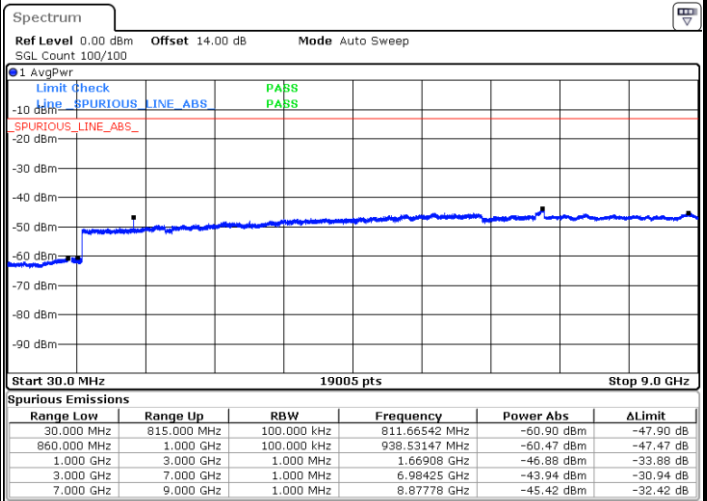

LTE Band 5 / 5MHz

Lowest Channel / QPSK

Lowest Channel / 16QAM

Date: 31.AUG.2019 05:26:41

Date: 31.AUG.2019 05:27:37

Middle Channel / QPSK

Middle Channel / 16QAM

Date: 31.AUG.2019 05:29:15

Date: 31.AUG.2019 05:30:12

LTE Band 5 / 5MHz

Highest Channel / QPSK

Date: 31.AUG.2019 05:38:28

Highest Channel / 16QAM

Date: 31.AUG.2019 05:39:25

LTE Band 5 / 10MHz

Lowest Channel / QPSK