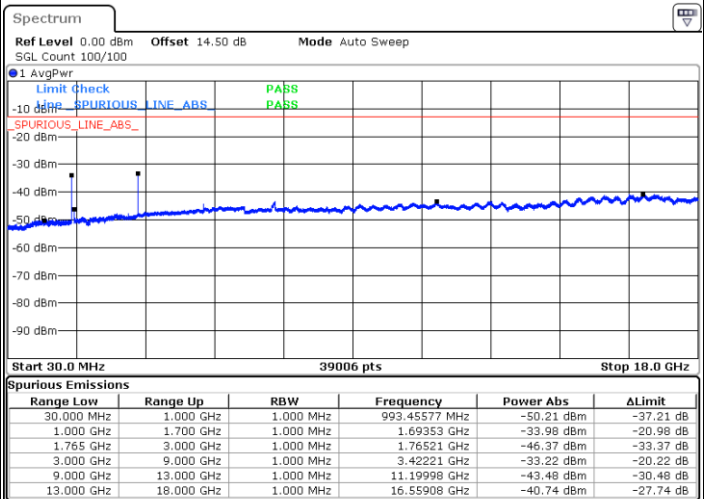

LTE Band 4 / 15MHz

Lowest Channel / QPSK

Lowest Channel / 16QAM

Date: 31.AUG.2019 02:49:42

Date: 31.AUG.2019 02:50:38

Middle Channel / QPSK

Middle Channel / 16QAM

Date: 31.AUG.2019 02:52:15

Date: 31.AUG.2019 02:53:12

LTE Band 4 / 15MHz

Highest Channel / QPSK

Date: 31.AUG.2019 02:59:30

Highest Channel / 16QAM

Date: 31.AUG.2019 03:00:27

LTE Band 4 / 20MHz

Lowest Channel / QPSK

Date: 31.AUG.2019 03:08:04

Lowest Channel / 16QAM

Date: 31.AUG.2019 03:09:01

LTE Band 4 / 20MHz

Middle Channel / QPSK

Middle Channel / 16QAM

Date: 31.AUG.2019 03:10:38

Date: 31.AUG.2019 03:11:36