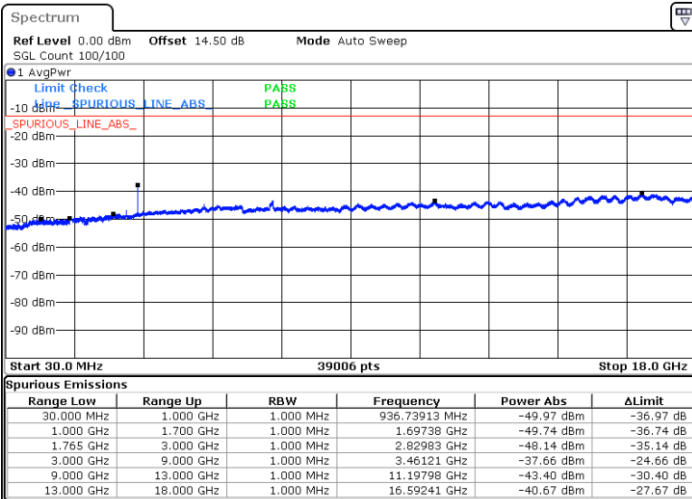

Middle Channel / QPSK

Middle Channel / 16QAM

Date: 31.AUG.2019 02:08:58

Date: 31.AUG.2019 02:09:54