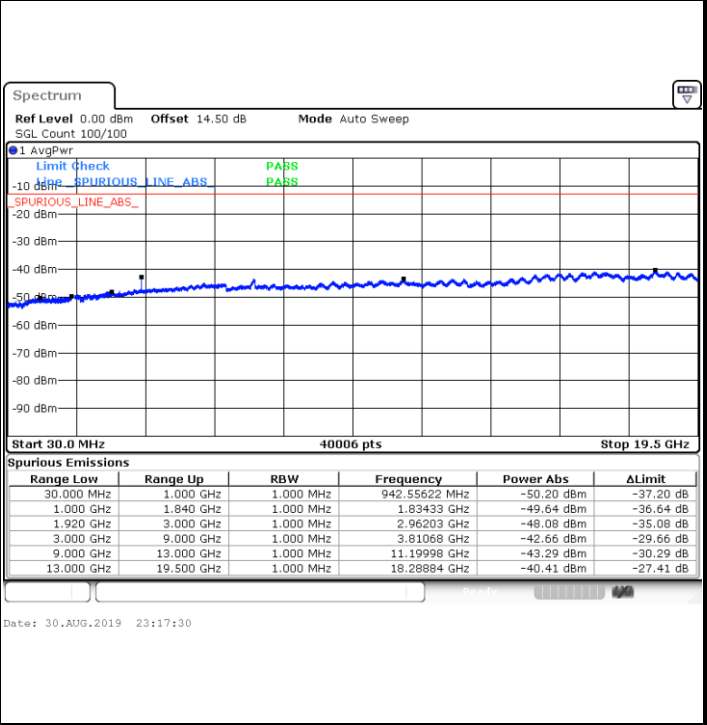

LTE Band 2 / 5MHz

Lowest Channel / QPSK

Lowest Channel / 16QAM

Date: 30.AUG.2019 23:06:55

Date: 30.AUG.2019 23:07:51

Middle Channel / QPSK

Middle Channel / 16QAM

Date: 30.AUG.2019 23:09:27

Date: 30.AUG.2019 23:10:23

LTE Band 2 / 5MHz

Highest Channel / QPSK

Highest Channel / 16QAM

LTE Band 2 / 10MHz

Lowest Channel / QPSK

Lowest Channel / 16QAM

LTE Band 2 / 10MHz