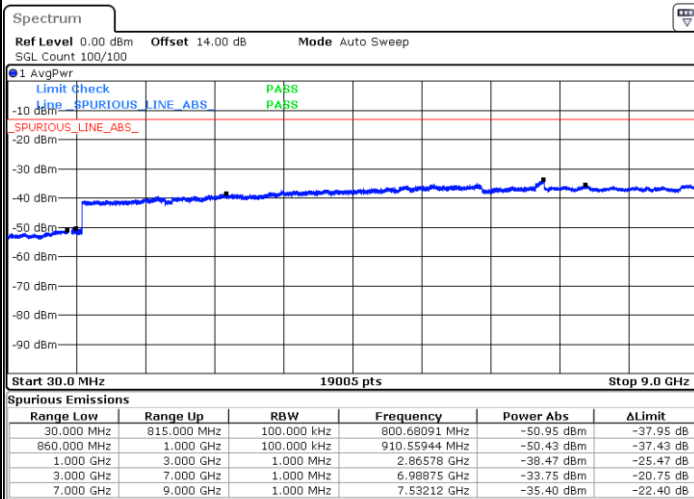

Highest Channel / QPSK

Highest Channel / 16QAM

Date: 31.AUG.2019 03:17:53

Date: 31.AUG.2019 03:18:50

LTE Band 5 / 1.4MHz

Lowest Channel / QPSK

Lowest Channel / 16QAM

Date: 31.AUG.2019 04:44:38

Date: 31.AUG.2019 04:45:35

Middle Channel / QPSK

Middle Channel / 16QAM

Date: 31.AUG.2019 04:47:13

Date: 31.AUG.2019 04:48:10

LTE Band 5 / 1.4MHz

Highest Channel / QPSK

Highest Channel / 16QAM

Date: 31.AUG.2019 04:56:26

Date: 31.AUG.2019 04:57:23

LTE Band 5 / 3MHz

Lowest Channel / QPSK

Lowest Channel / 16QAM

Date: 31.AUG.2019 05:05:40

Date: 31.AUG.2019 05:06:37

LTE Band 5 / 3MHz