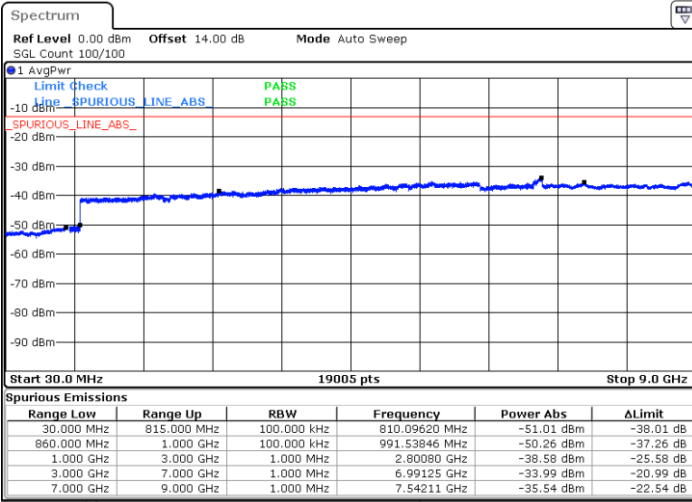

Date: 31.AUG.2019 03:08:04

Lowest Channel / 16QAM

Date: 31.AUG.2019 03:09:01

LTE Band 4 / 20MHz

Middle Channel / QPSK

Middle Channel / 16QAM

Date: 31.AUG.2019 03:10:38

Date: 31.AUG.2019 03:11:36

Highest Channel / QPSK

Highest Channel / 16QAM

Date: 31.AUG.2019 03:17:53

Date: 31.AUG.2019 03:18:50

LTE Band 5 / 1.4MHz

Lowest Channel / QPSK

Lowest Channel / 16QAM

Date: 31.AUG.2019 04:44:38

Date: 31.AUG.2019 04:45:35

Middle Channel / QPSK

Middle Channel / 16QAM

Date: 31.AUG.2019 04:47:13

Date: 31.AUG.2019 04:48:10

LTE Band 5 / 1.4MHz

Highest Channel / QPSK

Highest Channel / 16QAM