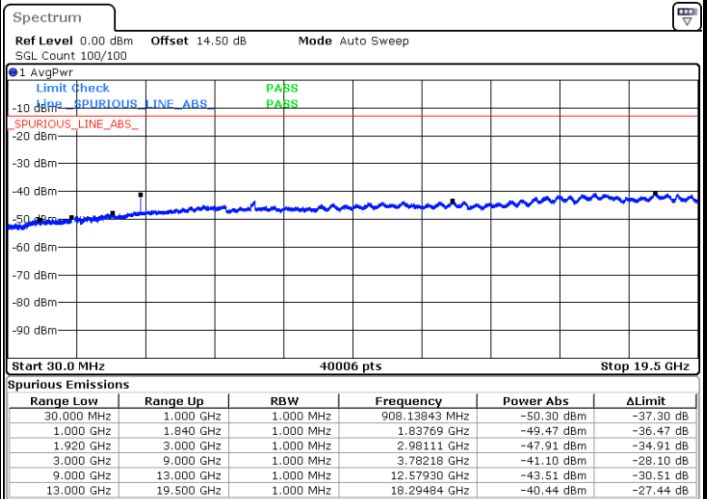

Date: 31.AUG.2019 00:38:56

Lowest Channel / 16QAM

Date: 31.AUG.2019 00:39:52

LTE Band 2 / 20MHz

Middle Channel / QPSK

Middle Channel / 16QAM

Date: 31.AUG.2019 00:41:27

Date: 31.AUG.2019 00:42:23

Highest Channel / QPSK

Highest Channel / 16QAM

Date: 31.AUG.2019 00:48:34

Date: 31.AUG.2019 00:49:30

LTE Band 4 / 1.4MHz

Lowest Channel / QPSK

Lowest Channel / 16QAM

Date: 31.AUG.2019 01:14:34