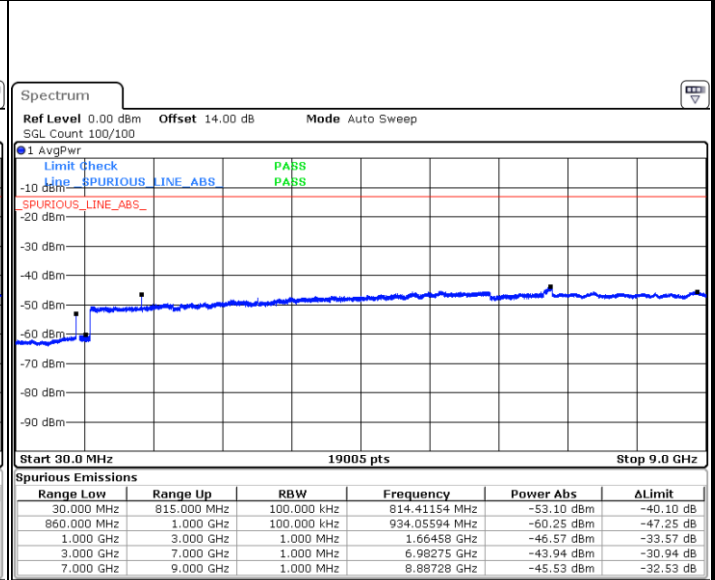

Date: 31.AUG.2019 05:30:12

LTE Band 5 / 5MHz

Highest Channel / QPSK

Date: 31.AUG.2019 05:38:28

Highest Channel / 16QAM

Date: 31.AUG.2019 05:39:25

LTE Band 5 / 10MHz

Lowest Channel / QPSK

Date: 31.AUG.2019 05:49:07

Lowest Channel / 16QAM

Date: 31.AUG.2019 05:50:04

LTE Band 5 / 10MHz

Middle Channel / QPSK

Date: 31.AUG.2019 05:51:41

Middle Channel / 16QAM

Date: 31.AUG.2019 05:52:38

Highest Channel / QPSK

Date: 31.AUG.2019 06:00:52

Highest Channel / 16QAM

Date: 31.AUG.2019 06:01:49

LTE Band 12 / 1.4MHz

Lowest Channel / QPSK

Date: 31.AUG.2019 07:23:57

Lowest Channel / 16QAM