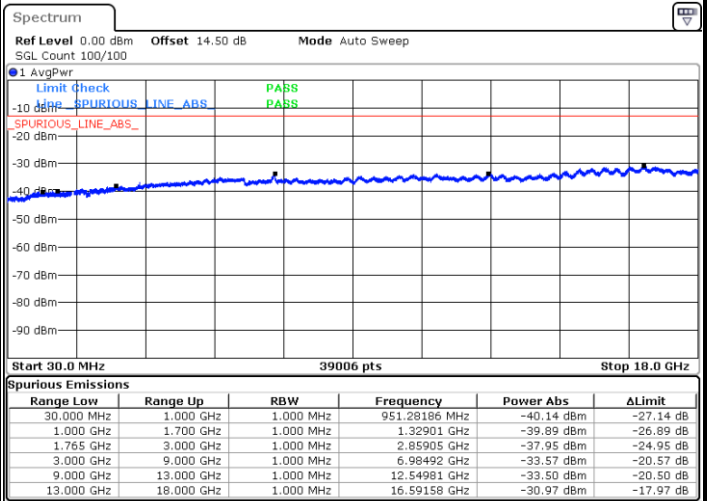

Highest Channel / QPSK

Highest Channel / 16QAM

Date: 31.AUG.2019 00:48:34

Date: 31.AUG.2019 00:49:30

LTE Band 4 / 1.4MHz

Lowest Channel / QPSK

Lowest Channel / 16QAM

Date: 31.AUG.2019 01:14:34

Date: 31.AUG.2019 01:15:31

Middle Channel / QPSK

Middle Channel / 16QAM

Date: 31.AUG.2019 01:17:08

Date: 31.AUG.2019 01:18:05

LTE Band 4 / 1.4MHz

Highest Channel / QPSK

Highest Channel / 16QAM