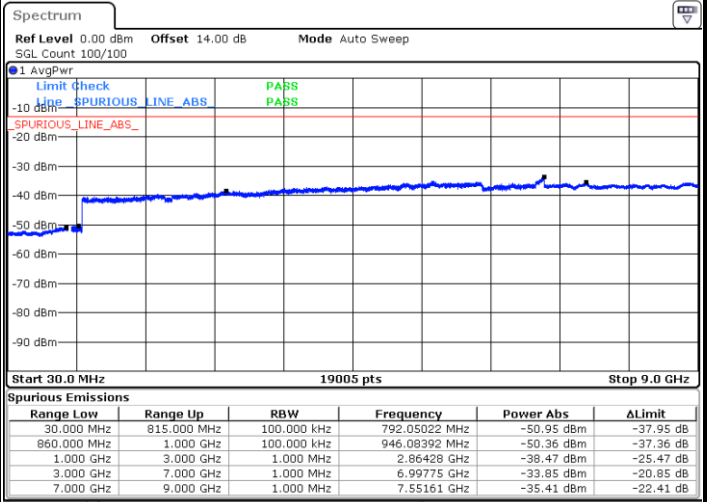

Date: 31.AUG.2019 03:08:04

Lowest Channel / 16QAM

Date: 31.AUG.2019 03:09:01

LTE Band 4 / 20MHz

Middle Channel / QPSK

Middle Channel / 16QAM

Date: 31.AUG.2019 03:10:38

Date: 31.AUG.2019 03:11:36

Highest Channel / QPSK

Highest Channel / 16QAM

Date: 31.AUG.2019 03:17:53

Date: 31.AUG.2019 03:18:50

LTE Band 5 / 1.4MHz

Lowest Channel / QPSK

Lowest Channel / 16QAM

Date: 31.AUG.2019 04:44:38

Date: 31.AUG.2019 04:45:35

Middle Channel / QPSK

Middle Channel / 16QAM

Date: 31.AUG.2019 04:47:13

Date: 31.AUG.2019 04:48:10

LTE Band 5 / 1.4MHz

Highest Channel / QPSK

Highest Channel / 16QAM