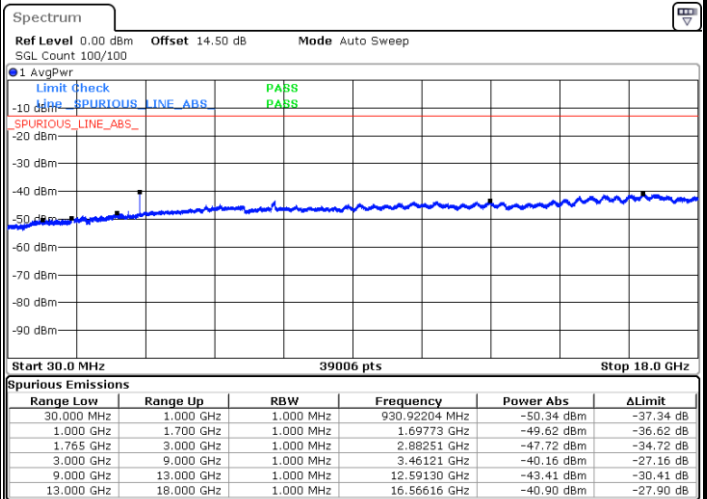

LTE Band 4 / 3MHz

Lowest Channel / QPSK

Lowest Channel / 16QAM

LTE Band 4 / 3MHz

Middle Channel / QPSK

Middle Channel / 16QAM

Date: 31.AUG.2019 01:35:06

Date: 31.AUG.2019 01:36:03

Highest Channel / QPSK

Highest Channel / 16QAM

Date: 31.AUG.2019 01:42:21

Date: 31.AUG.2019 01:43:17

LTE Band 4 / 5MHz

Lowest Channel / QPSK

Lowest Channel / 16QAM

Date: 31.AUG.2019 02:06:23

Date: 31.AUG.2019 02:07:20

Middle Channel / QPSK

Middle Channel / 16QAM

Date: 31.AUG.2019 02:08:58

Date: 31.AUG.2019 02:09:54

LTE Band 4 / 5MHz

Highest Channel / QPSK

Date: 31.AUG.2019 02:16:12