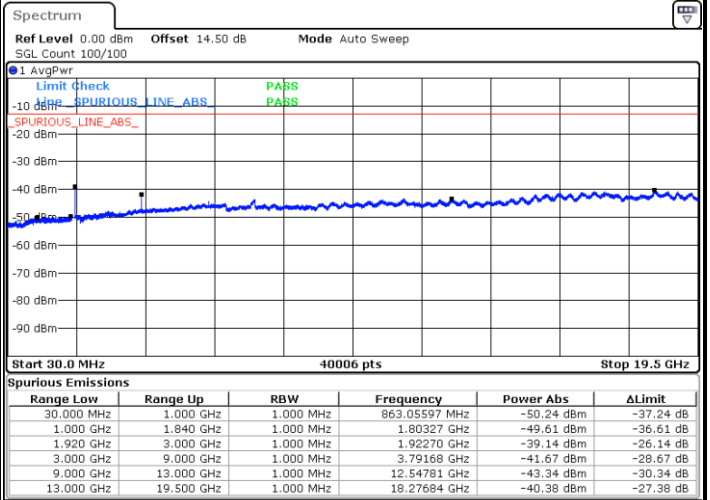

Date: 31.AUG.2019 00:18:41

LTE Band 2 / 15MHz

Highest Channel / QPSK

Date: 31.AUG.2019 00:24:52

Highest Channel / 16QAM

Date: 31.AUG.2019 00:25:47

LTE Band 2 / 20MHz

Lowest Channel / QPSK

Date: 31.AUG.2019 00:38:56

Lowest Channel / 16QAM

Date: 31.AUG.2019 00:39:52

LTE Band 2 / 20MHz

Middle Channel / QPSK

Middle Channel / 16QAM

Date: 31.AUG.2019 00:41:27

Date: 31.AUG.2019 00:42:23