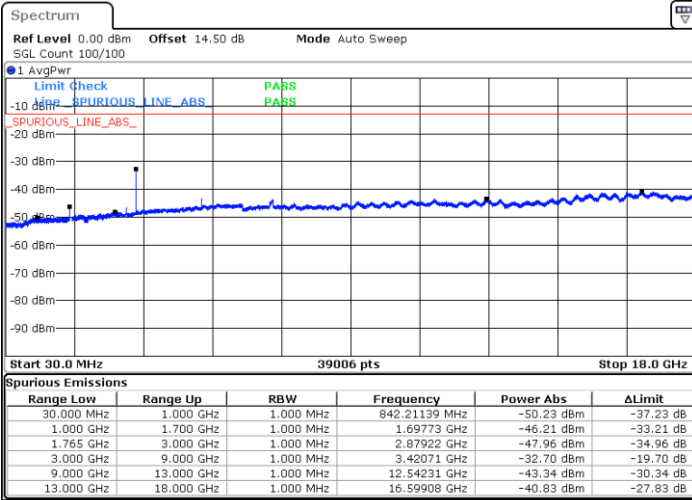

Highest Channel / QPSK

Highest Channel / 16QAM

Date: 31.AUG.2019 01:42:21

Date: 31.AUG.2019 01:43:17

LTE Band 4 / 5MHz

Lowest Channel / QPSK

Lowest Channel / 16QAM

Date: 31.AUG.2019 02:06:23

Date: 31.AUG.2019 02:07:20

Middle Channel / QPSK

Middle Channel / 16QAM

Date: 31.AUG.2019 02:08:58

Date: 31.AUG.2019 02:09:54

LTE Band 4 / 5MHz

Highest Channel / QPSK

Date: 31.AUG.2019 02:16:12