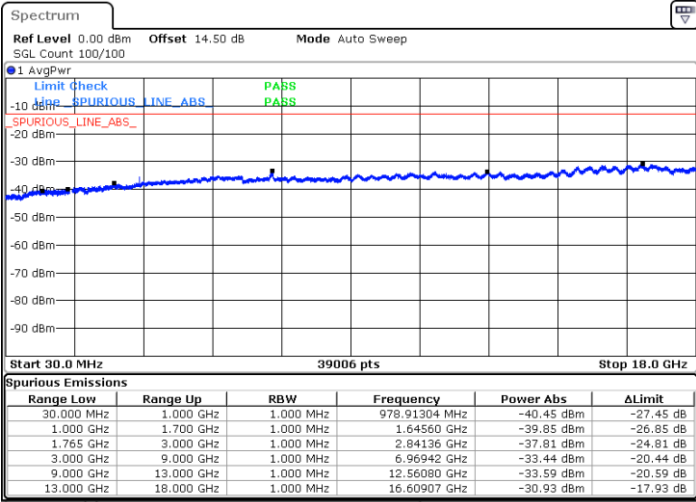

Highest Channel / QPSK

Highest Channel / 16QAM

Date: 31.AUG.2019 00:48:34

Date: 31.AUG.2019 00:49:30

LTE Band 4 / 1.4MHz

Lowest Channel / QPSK

Lowest Channel / 16QAM

Date: 31.AUG.2019 01:14:34

Date: 31.AUG.2019 01:15:31

Middle Channel / QPSK

Middle Channel / 16QAM

Date: 31.AUG.2019 01:17:08

Date: 31.AUG.2019 01:18:05

LTE Band 4 / 1.4MHz

Highest Channel / QPSK

Highest Channel / 16QAM

LTE Band 4 / 3MHz

Lowest Channel / QPSK

Lowest Channel / 16QAM

LTE Band 4 / 3MHz

Middle Channel / QPSK

Middle Channel / 16QAM

Date: 31.AUG.2019 01:35:06

Date: 31.AUG.2019 01:36:03