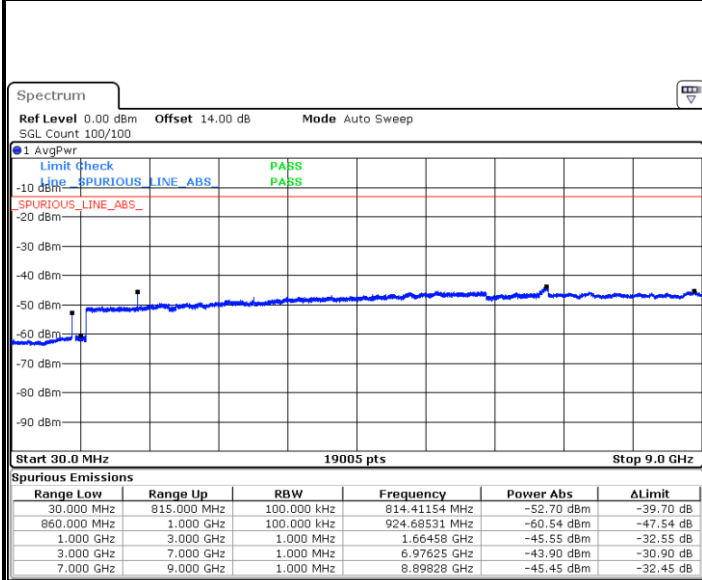

Date: 31.AUG.2019 05:30:12

LTE Band 5 / 5MHz

Highest Channel / QPSK

Date: 31.AUG.2019 05:38:28

Highest Channel / 16QAM

Date: 31.AUG.2019 05:39:25

LTE Band 5 / 10MHz

Lowest Channel / QPSK

Date: 31.AUG.2019 05:49:07

Lowest Channel / 16QAM

Date: 31.AUG.2019 05:50:04

LTE Band 5 / 10MHz

Middle Channel / QPSK

Date: 31.AUG.2019 05:51:41

Middle Channel / 16QAM

Date: 31.AUG.2019 05:52:38

Highest Channel / QPSK

Date: 31.AUG.2019 06:00:52

Highest Channel / 16QAM

Date: 31.AUG.2019 06:01:49

LTE Band 12 / 1.4MHz

Lowest Channel / QPSK

Date: 31.AUG.2019 07:23:57

Lowest Channel / 16QAM