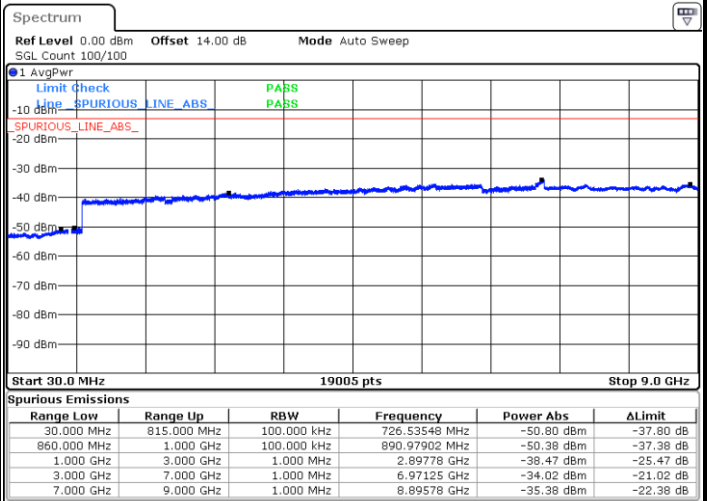

Highest Channel / QPSK

Highest Channel / 16QAM

Date: 31.AUG.2019 03:17:53

Date: 31.AUG.2019 03:18:50

LTE Band 5 / 1.4MHz

Lowest Channel / QPSK

Lowest Channel / 16QAM

Date: 31.AUG.2019 04:44:38

Date: 31.AUG.2019 04:45:35

Middle Channel / QPSK

Middle Channel / 16QAM

Date: 31.AUG.2019 04:47:13

Date: 31.AUG.2019 04:48:10

LTE Band 5 / 1.4MHz

Highest Channel / QPSK

Highest Channel / 16QAM