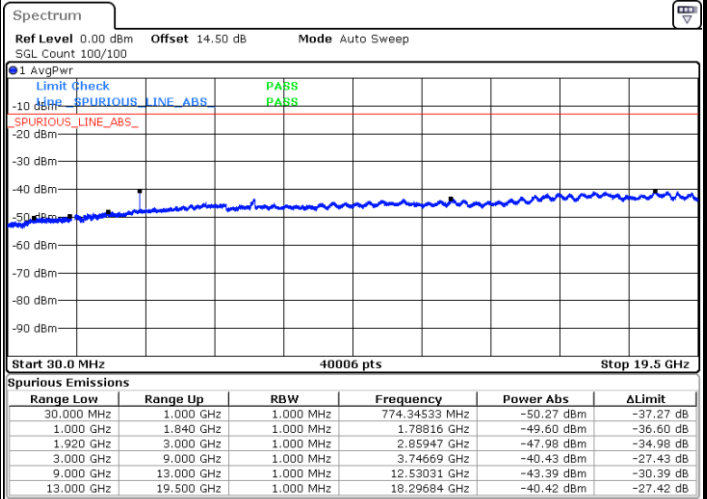

LTE Band 2 / 15MHz

Lowest Channel / QPSK

Lowest Channel / 16QAM

Date: 31.AUG.2019 00:15:13

Date: 31.AUG.2019 00:16:08

Middle Channel / QPSK

Middle Channel / 16QAM

Date: 31.AUG.2019 00:17:45

Date: 31.AUG.2019 00:18:41

LTE Band 2 / 15MHz

Highest Channel / QPSK

Date: 31.AUG.2019 00:24:52

Highest Channel / 16QAM

Date: 31.AUG.2019 00:25:47

LTE Band 2 / 20MHz

Lowest Channel / QPSK