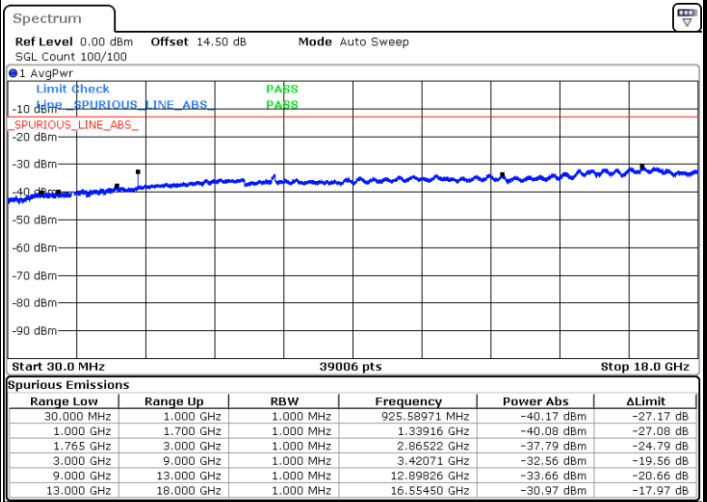

Highest Channel / QPSK

Highest Channel / 16QAM

Date: 31.AUG.2019 00:48:34

Date: 31.AUG.2019 00:49:30

LTE Band 4 / 1.4MHz

Lowest Channel / QPSK

Lowest Channel / 16QAM

Date: 31.AUG.2019 01:14:34

Date: 31.AUG.2019 01:15:31

Middle Channel / QPSK

Middle Channel / 16QAM

Date: 31.AUG.2019 01:17:08

Date: 31.AUG.2019 01:18:05

LTE Band 4 / 1.4MHz

Highest Channel / QPSK

Highest Channel / 16QAM

LTE Band 4 / 3MHz

Lowest Channel / QPSK

Lowest Channel / 16QAM

LTE Band 4 / 3MHz

Middle Channel / QPSK

Middle Channel / 16QAM

Date: 31.AUG.2019 01:35:06

Date: 31.AUG.2019 01:36:03