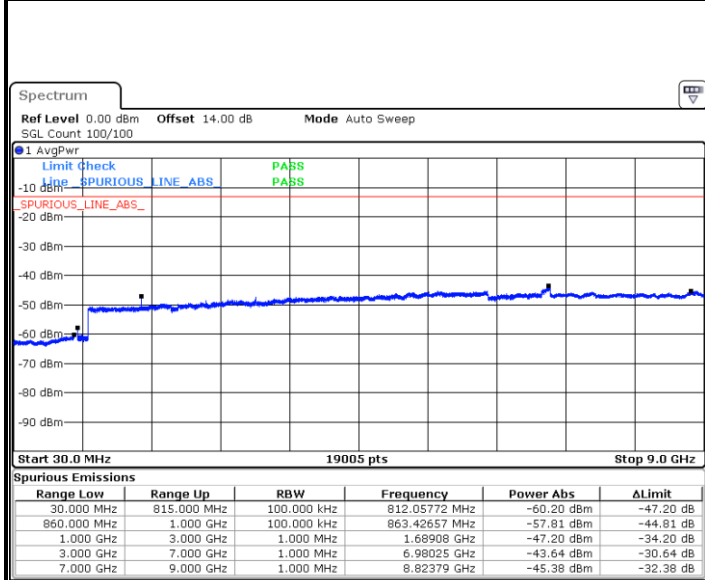

LTE Band 5 / 5MHz

Lowest Channel / QPSK

Lowest Channel / 16QAM

Date: 31.AUG.2019 05:26:41

Date: 31.AUG.2019 05:27:37

Middle Channel / QPSK

Middle Channel / 16QAM

Date: 31.AUG.2019 05:29:15

Date: 31.AUG.2019 05:30:12

LTE Band 5 / 5MHz

Highest Channel / QPSK

Date: 31.AUG.2019 05:38:28

Highest Channel / 16QAM

Date: 31.AUG.2019 05:39:25

LTE Band 5 / 10MHz

Lowest Channel / QPSK