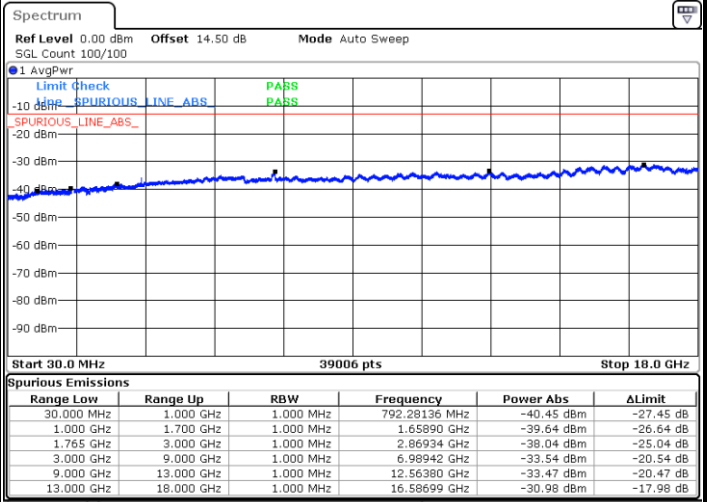

Highest Channel / QPSK

Highest Channel / 16QAM

Date: 31.AUG.2019 00:48:34

Date: 31.AUG.2019 00:49:30

LTE Band 4 / 1.4MHz

Lowest Channel / QPSK

Lowest Channel / 16QAM

Date: 31.AUG.2019 01:14:34

Date: 31.AUG.2019 01:15:31

Middle Channel / QPSK

Middle Channel / 16QAM

Date: 31.AUG.2019 01:17:08

Date: 31.AUG.2019 01:18:05

LTE Band 4 / 1.4MHz

Highest Channel / QPSK

Highest Channel / 16QAM

LTE Band 4 / 3MHz

Lowest Channel / QPSK

Lowest Channel / 16QAM

LTE Band 4 / 3MHz

Middle Channel / QPSK

Middle Channel / 16QAM

Date: 31.AUG.2019 01:35:06

Date: 31.AUG.2019 01:36:03