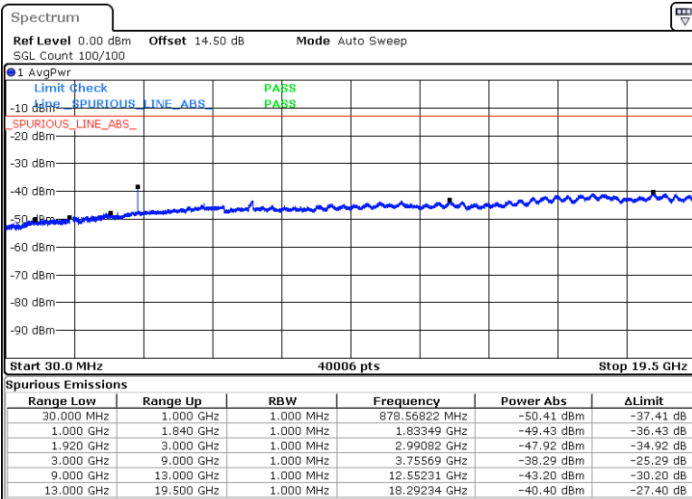

LTE Band 2 / 5MHz

Lowest Channel / QPSK

Lowest Channel / 16QAM

Date: 30.AUG.2019 23:06:55

Date: 30.AUG.2019 23:07:51

Middle Channel / QPSK

Middle Channel / 16QAM

Date: 30.AUG.2019 23:09:27

Date: 30.AUG.2019 23:10:23

LTE Band 2 / 5MHz

Highest Channel / QPSK

Highest Channel / 16QAM

LTE Band 2 / 10MHz

Lowest Channel / QPSK

Lowest Channel / 16QAM

LTE Band 2 / 10MHz