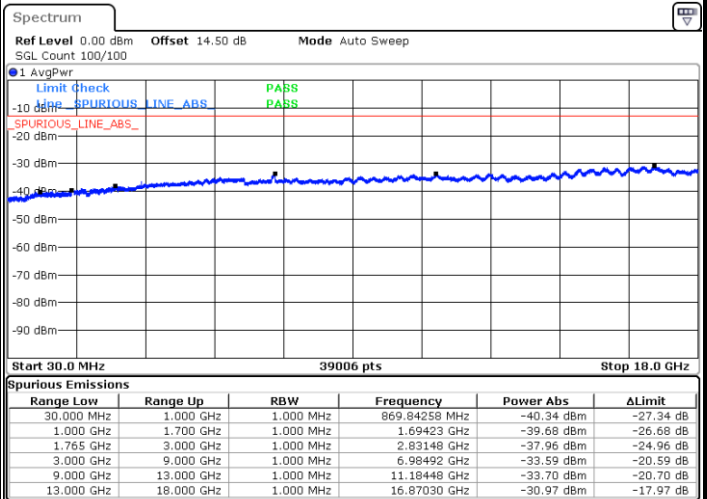

Date: 31.AUG.2019 01:15:31

Middle Channel / QPSK

Middle Channel / 16QAM

Date: 31.AUG.2019 01:17:08

Date: 31.AUG.2019 01:18:05

LTE Band 4 / 1.4MHz

Highest Channel / QPSK

Highest Channel / 16QAM

LTE Band 4 / 3MHz

Lowest Channel / QPSK

Lowest Channel / 16QAM

LTE Band 4 / 3MHz

Middle Channel / QPSK

Middle Channel / 16QAM

Date: 31.AUG.2019 01:35:06

Date: 31.AUG.2019 01:36:03

Highest Channel / QPSK

Highest Channel / 16QAM

Date: 31.AUG.2019 01:42:21

Date: 31.AUG.2019 01:43:17

LTE Band 4 / 5MHz

Lowest Channel / QPSK

Lowest Channel / 16QAM

Date: 31.AUG.2019 02:06:23