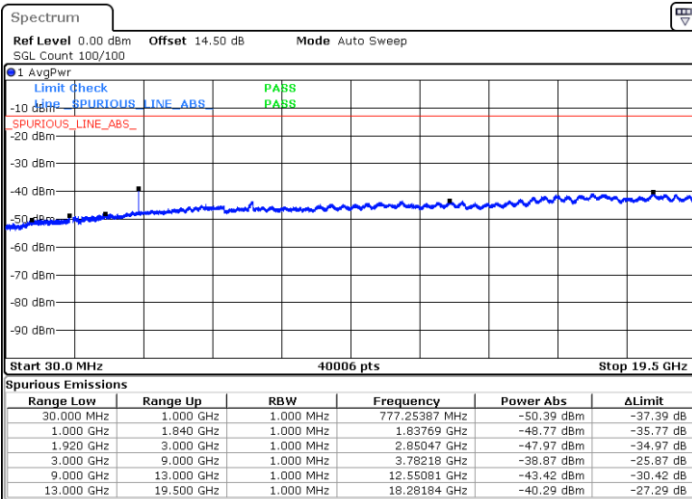

Date: 31.AUG.2019 00:38:56

Lowest Channel / 16QAM

Date: 31.AUG.2019 00:39:52

LTE Band 2 / 20MHz

Middle Channel / QPSK

Middle Channel / 16QAM

Date: 31.AUG.2019 00:41:27

Date: 31.AUG.2019 00:42:23

Highest Channel / QPSK

Highest Channel / 16QAM

Date: 31.AUG.2019 00:48:34

Date: 31.AUG.2019 00:49:30

LTE Band 4 / 1.4MHz

Lowest Channel / QPSK

Lowest Channel / 16QAM

Date: 31.AUG.2019 01:14:34