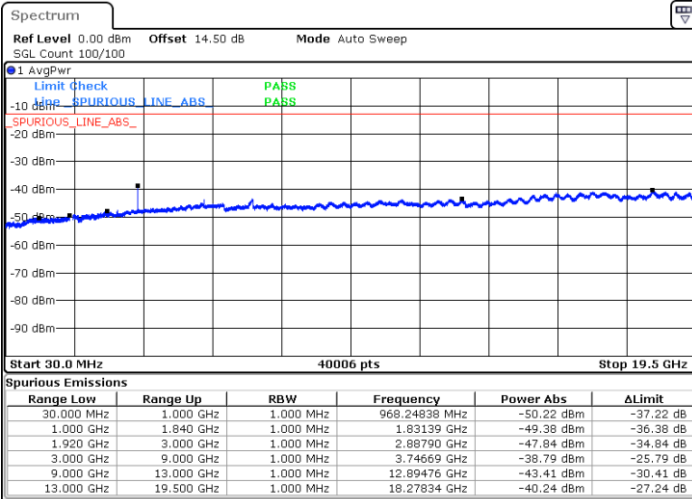

LTE Band 2 / 15MHz

Lowest Channel / QPSK

Lowest Channel / 16QAM

Date: 31.AUG.2019 00:15:13

Date: 31.AUG.2019 00:16:08

Middle Channel / QPSK

Middle Channel / 16QAM

Date: 31.AUG.2019 00:17:45

Date: 31.AUG.2019 00:18:41

LTE Band 2 / 15MHz

Highest Channel / QPSK

Date: 31.AUG.2019 00:24:52

Highest Channel / 16QAM

Date: 31.AUG.2019 00:25:47

LTE Band 2 / 20MHz

Lowest Channel / QPSK