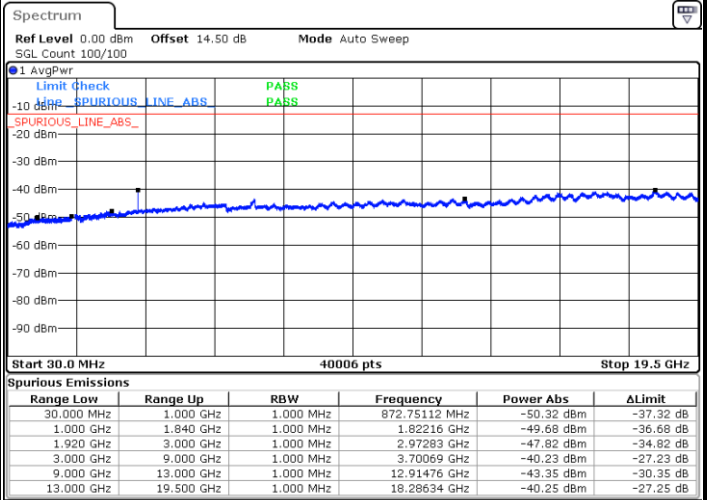

LTE Band 2 / 5MHz

Lowest Channel / QPSK

Lowest Channel / 16QAM

Date: 30.AUG.2019 23:06:55

Date: 30.AUG.2019 23:07:51

Middle Channel / QPSK

Middle Channel / 16QAM

Date: 30.AUG.2019 23:09:27

Date: 30.AUG.2019 23:10:23

LTE Band 2 / 5MHz

Highest Channel / QPSK

Highest Channel / 16QAM

LTE Band 2 / 10MHz

Lowest Channel / QPSK

Lowest Channel / 16QAM

LTE Band 2 / 10MHz