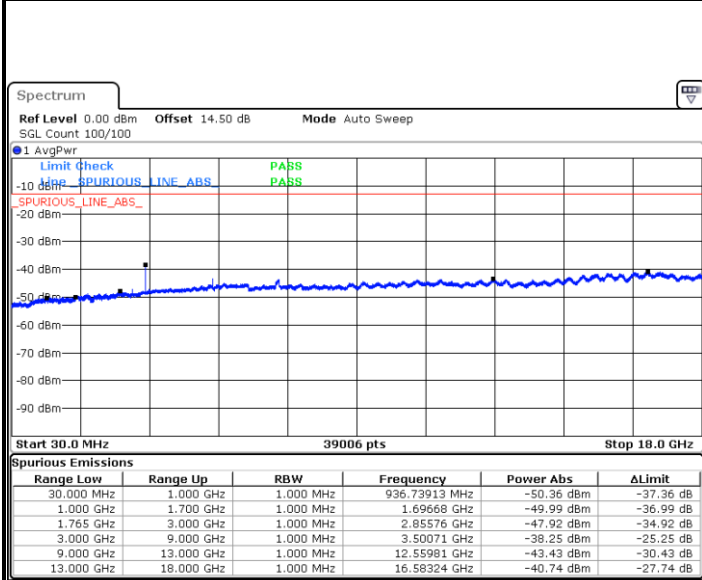

Highest Channel / QPSK

Highest Channel / 16QAM

Date: 31.AUG.2019 01:42:21

Date: 31.AUG.2019 01:43:17

LTE Band 4 / 5MHz

Lowest Channel / QPSK

Lowest Channel / 16QAM

Date: 31.AUG.2019 02:06:23

Date: 31.AUG.2019 02:07:20

Middle Channel / QPSK

Middle Channel / 16QAM

Date: 31.AUG.2019 02:08:58

Date: 31.AUG.2019 02:09:54

LTE Band 4 / 5MHz

Highest Channel / QPSK

Date: 31.AUG.2019 02:16:12

Highest Channel / 16QAM

Date: 31.AUG.2019 02:17:09

LTE Band 4 / 10MHz

Lowest Channel / QPSK

Date: 31.AUG.2019 02:29:43

Lowest Channel / 16QAM

Date: 31.AUG.2019 02:30:40

LTE Band 4 / 10MHz