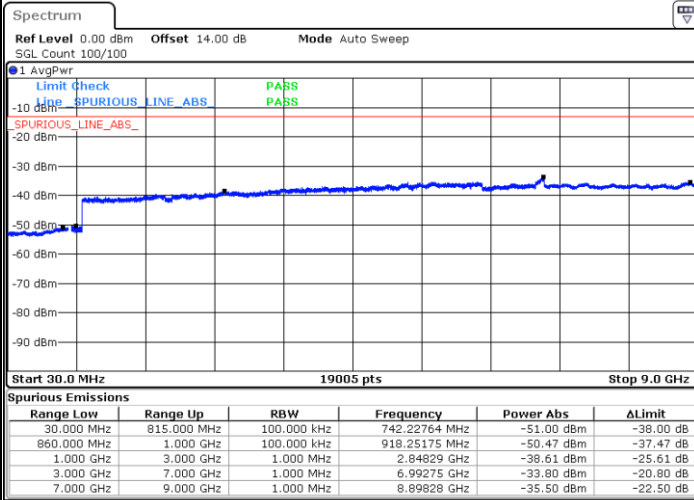

Highest Channel / QPSK

Highest Channel / 16QAM

Date: 31.AUG.2019 03:17:53

Date: 31.AUG.2019 03:18:50

LTE Band 5 / 1.4MHz

Lowest Channel / QPSK

Lowest Channel / 16QAM

Date: 31.AUG.2019 04:44:38

Date: 31.AUG.2019 04:45:35

Middle Channel / QPSK

Middle Channel / 16QAM

Date: 31.AUG.2019 04:47:13

Date: 31.AUG.2019 04:48:10

LTE Band 5 / 1.4MHz

Highest Channel / QPSK

Highest Channel / 16QAM

Date: 31.AUG.2019 04:56:26

Date: 31.AUG.2019 04:57:23

LTE Band 5 / 3MHz

Lowest Channel / QPSK

Lowest Channel / 16QAM

Date: 31.AUG.2019 05:05:40

Date: 31.AUG.2019 05:06:37

LTE Band 5 / 3MHz