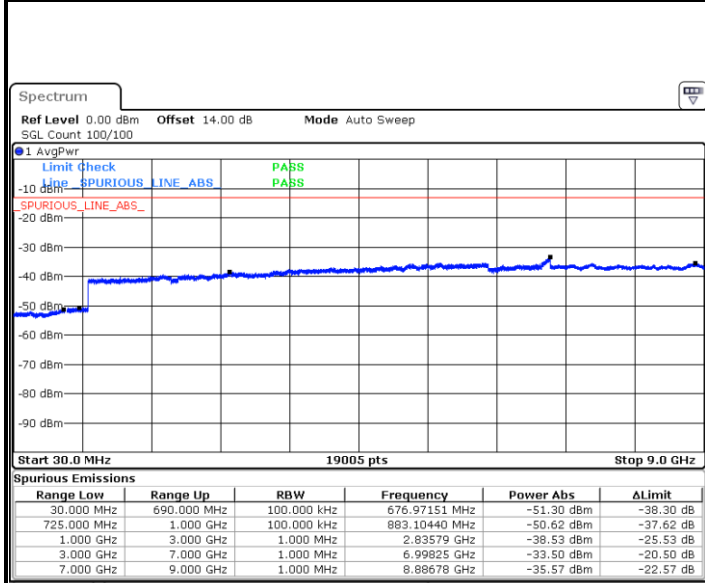

Date: 31.AUG.2019 05:30:12

LTE Band 5 / 5MHz

Highest Channel / QPSK

Date: 31.AUG.2019 05:38:28

Highest Channel / 16QAM

Date: 31.AUG.2019 05:39:25

LTE Band 5 / 10MHz

Lowest Channel / QPSK

Date: 31.AUG.2019 05:49:07

Lowest Channel / 16QAM

Date: 31.AUG.2019 05:50:04

LTE Band 5 / 10MHz

Middle Channel / QPSK

Date: 31.AUG.2019 05:51:41

Middle Channel / 16QAM

Date: 31.AUG.2019 05:52:38

Highest Channel / QPSK

Date: 31.AUG.2019 06:00:52

Highest Channel / 16QAM

Date: 31.AUG.2019 06:01:49

LTE Band 12 / 1.4MHz

Lowest Channel / QPSK

Date: 31.AUG.2019 07:23:57

Lowest Channel / 16QAM

Date: 31.AUG.2019 07:24:54

Middle Channel / QPSK

Date: 31.AUG.2019 07:26:31

Middle Channel / 16QAM

Date: 31.AUG.2019 07:27:28

LTE Band 12 / 1.4MHz

Highest Channel / QPSK

Date: 31.AUG.2019 07:33:44