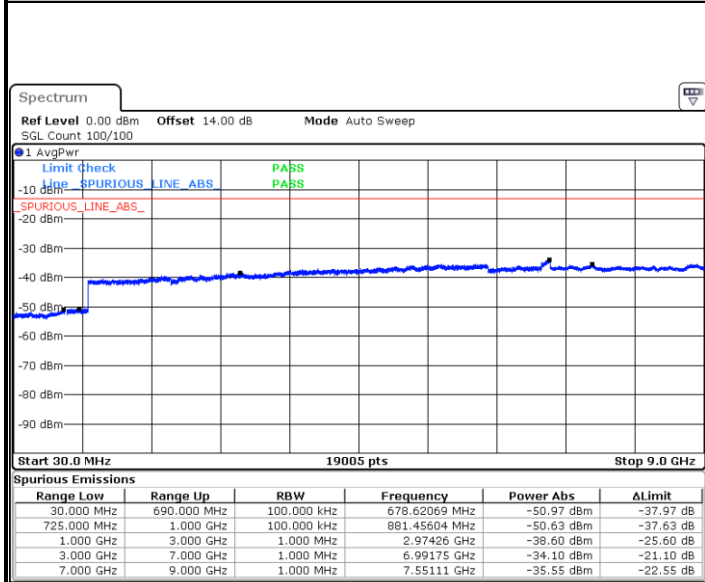

Date: 31.AUG.2019 05:30:12

LTE Band 5 / 5MHz

Highest Channel / QPSK

Date: 31.AUG.2019 05:38:28

Highest Channel / 16QAM

Date: 31.AUG.2019 05:39:25

LTE Band 5 / 10MHz

Lowest Channel / QPSK

Date: 31.AUG.2019 05:49:07

Lowest Channel / 16QAM

Date: 31.AUG.2019 05:50:04

LTE Band 5 / 10MHz

Middle Channel / QPSK

Date: 31.AUG.2019 05:51:41

Middle Channel / 16QAM

Date: 31.AUG.2019 05:52:38

Highest Channel / QPSK

Date: 31.AUG.2019 06:00:52

Highest Channel / 16QAM

Date: 31.AUG.2019 06:01:49

LTE Band 12 / 1.4MHz

Lowest Channel / QPSK

Date: 31.AUG.2019 07:23:57

Lowest Channel / 16QAM

Date: 31.AUG.2019 07:24:54

Middle Channel / QPSK

Date: 31.AUG.2019 07:26:31

Middle Channel / 16QAM

Date: 31.AUG.2019 07:27:28

LTE Band 12 / 1.4MHz

Highest Channel / QPSK

Date: 31.AUG.2019 07:33:44