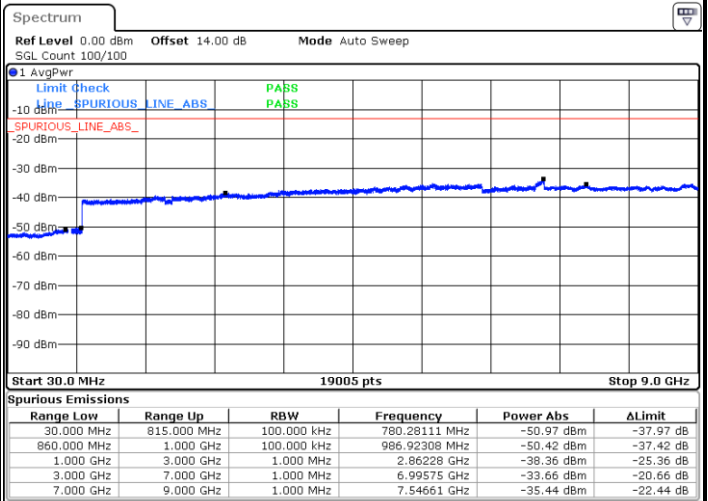

Date: 31.AUG.2019 04:56:26

Date: 31.AUG.2019 04:57:23

LTE Band 5 / 3MHz

Lowest Channel / QPSK

Lowest Channel / 16QAM

Date: 31.AUG.2019 05:05:40

Date: 31.AUG.2019 05:06:37

LTE Band 5 / 3MHz

Middle Channel / QPSK

Middle Channel / 16QAM

Date: 31.AUG.2019 05:08:15

Date: 31.AUG.2019 05:09:12

Highest Channel / QPSK

Highest Channel / 16QAM

Date: 31.AUG.2019 05:17:28

Date: 31.AUG.2019 05:18:25

LTE Band 5 / 5MHz

Lowest Channel / QPSK

Lowest Channel / 16QAM

Date: 31.AUG.2019 05:26:41

Date: 31.AUG.2019 05:27:37

Middle Channel / QPSK

Middle Channel / 16QAM

Date: 31.AUG.2019 05:29:15

Date: 31.AUG.2019 05:30:12

LTE Band 5 / 5MHz

Highest Channel / QPSK

Date: 31.AUG.2019 05:38:28

Highest Channel / 16QAM

Date: 31.AUG.2019 05:39:25

LTE Band 5 / 10MHz

Lowest Channel / QPSK