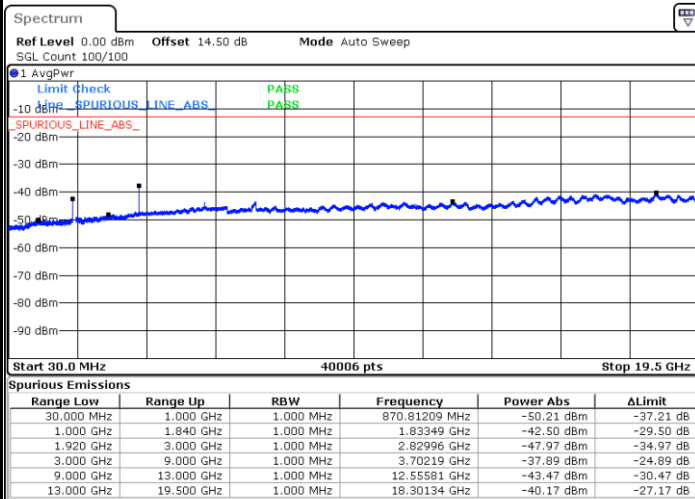

Date: 31.AUG.2019 00:18:41

LTE Band 2 / 15MHz

Highest Channel / QPSK

Date: 31.AUG.2019 00:24:52

Highest Channel / 16QAM

Date: 31.AUG.2019 00:25:47

LTE Band 2 / 20MHz

Lowest Channel / QPSK

Date: 31.AUG.2019 00:38:56

Lowest Channel / 16QAM

Date: 31.AUG.2019 00:39:52

LTE Band 2 / 20MHz

Middle Channel / QPSK

Middle Channel / 16QAM

Date: 31.AUG.2019 00:41:27

Date: 31.AUG.2019 00:42:23