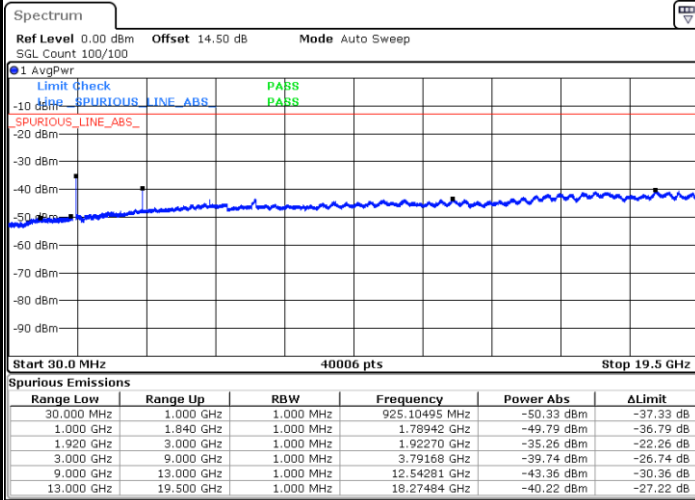

LTE Band 2 / 15MHz

Lowest Channel / QPSK

Lowest Channel / 16QAM

Date: 31.AUG.2019 00:15:13

Date: 31.AUG.2019 00:16:08

Middle Channel / QPSK

Middle Channel / 16QAM

Date: 31.AUG.2019 00:17:45

Date: 31.AUG.2019 00:18:41

LTE Band 2 / 15MHz

Highest Channel / QPSK

Date: 31.AUG.2019 00:24:52

Highest Channel / 16QAM

Date: 31.AUG.2019 00:25:47

LTE Band 2 / 20MHz

Lowest Channel / QPSK