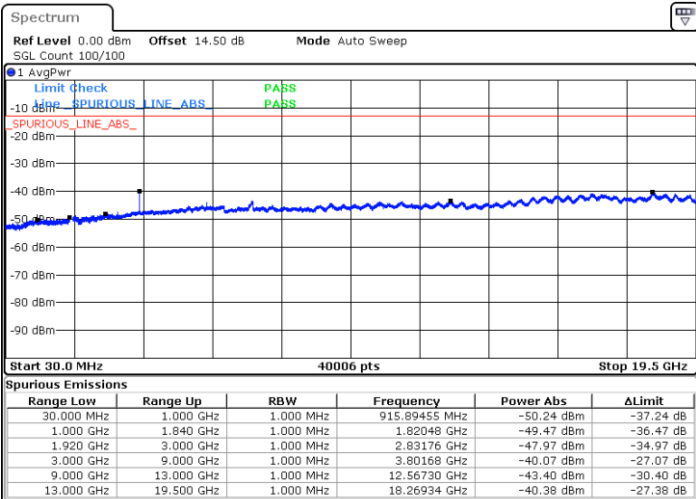

Highest Channel / QPSK

Highest Channel / 16QAM

Date: 30.AUG.2019 23:36:22