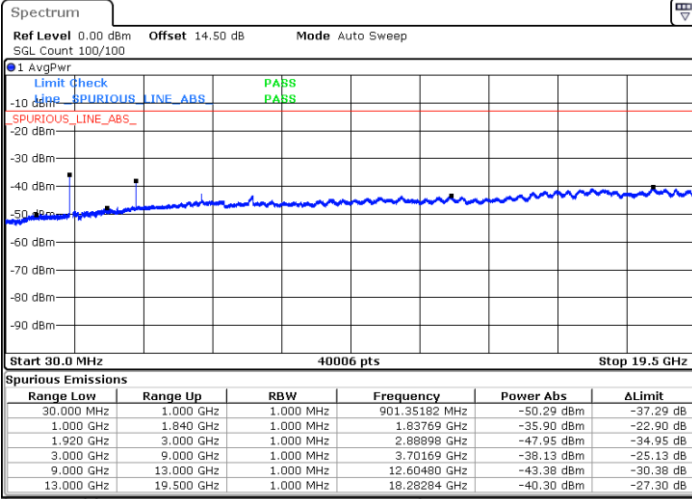

Date: 30.AUG.2019 23:10:23

LTE Band 2 / 5MHz

Highest Channel / QPSK

Highest Channel / 16QAM

LTE Band 2 / 10MHz

Lowest Channel / QPSK

Lowest Channel / 16QAM

LTE Band 2 / 10MHz

Middle Channel / QPSK

Middle Channel / 16QAM

Date: 30.AUG.2019 23:29:15

Date: 30.AUG.2019 23:30:11

Highest Channel / QPSK

Highest Channel / 16QAM

Date: 30.AUG.2019 23:36:22

Date: 30.AUG.2019 23:37:17

LTE Band 2 / 15MHz

Lowest Channel / QPSK

Lowest Channel / 16QAM

Date: 31.AUG.2019 00:15:13

Date: 31.AUG.2019 00:16:08

Middle Channel / QPSK

Middle Channel / 16QAM

Date: 31.AUG.2019 00:17:45