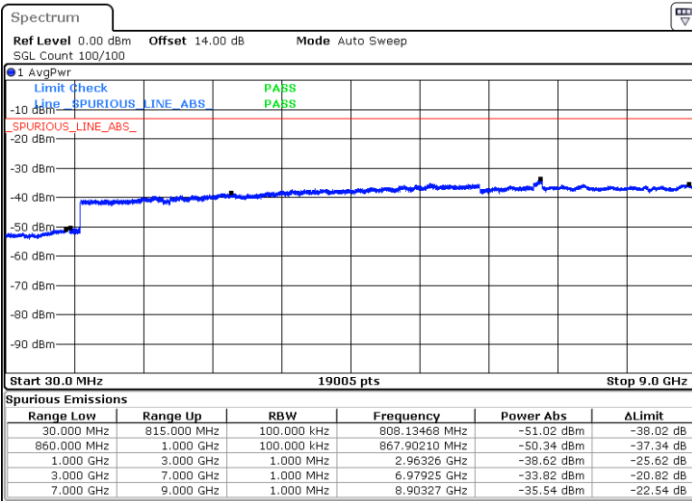

Date: 31.AUG.2019 03:08:04

Lowest Channel / 16QAM

Date: 31.AUG.2019 03:09:01

LTE Band 4 / 20MHz

Middle Channel / QPSK

Middle Channel / 16QAM

Date: 31.AUG.2019 03:10:38

Date: 31.AUG.2019 03:11:36

Highest Channel / QPSK

Highest Channel / 16QAM

Date: 31.AUG.2019 03:17:53

Date: 31.AUG.2019 03:18:50

LTE Band 5 / 1.4MHz

Lowest Channel / QPSK

Lowest Channel / 16QAM

Date: 31.AUG.2019 04:44:38

Date: 31.AUG.2019 04:45:35

Middle Channel / QPSK

Middle Channel / 16QAM

Date: 31.AUG.2019 04:47:13

Date: 31.AUG.2019 04:48:10

LTE Band 5 / 1.4MHz

Highest Channel / QPSK

Highest Channel / 16QAM