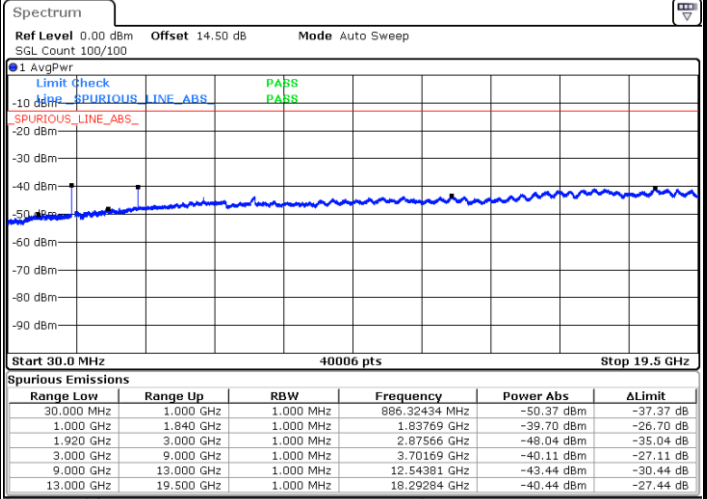

Date: 30.AUG.2019 23:10:23

LTE Band 2 / 5MHz

Highest Channel / QPSK

Highest Channel / 16QAM

LTE Band 2 / 10MHz

Lowest Channel / QPSK

Lowest Channel / 16QAM

LTE Band 2 / 10MHz

Middle Channel / QPSK

Middle Channel / 16QAM

Date: 30.AUG.2019 23:29:15

Date: 30.AUG.2019 23:30:11

Highest Channel / QPSK

Highest Channel / 16QAM

Date: 30.AUG.2019 23:36:22

Date: 30.AUG.2019 23:37:17

LTE Band 2 / 15MHz

Lowest Channel / QPSK

Lowest Channel / 16QAM

Date: 31.AUG.2019 00:15:13

Date: 31.AUG.2019 00:16:08

Middle Channel / QPSK

Middle Channel / 16QAM

Date: 31.AUG.2019 00:17:45