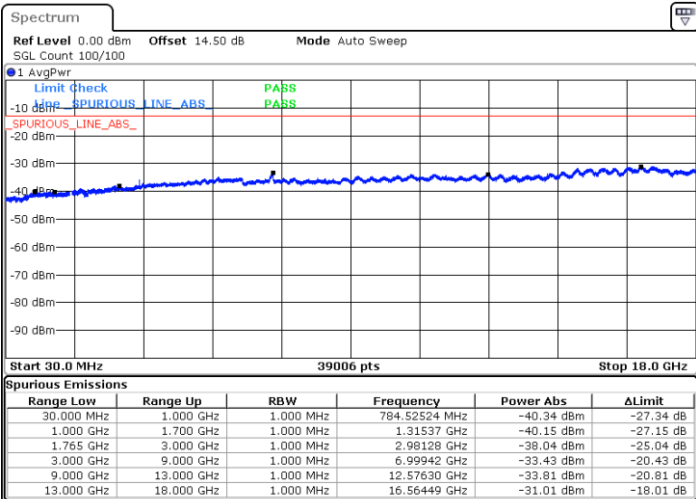

Date: 31.AUG.2019 01:15:31

Middle Channel / QPSK

Middle Channel / 16QAM

Date: 31.AUG.2019 01:17:08

Date: 31.AUG.2019 01:18:05

LTE Band 4 / 1.4MHz

Highest Channel / QPSK

Highest Channel / 16QAM

LTE Band 4 / 3MHz

Lowest Channel / QPSK

Lowest Channel / 16QAM

LTE Band 4 / 3MHz

Middle Channel / QPSK

Middle Channel / 16QAM

Date: 31.AUG.2019 01:35:06

Date: 31.AUG.2019 01:36:03

Highest Channel / QPSK

Highest Channel / 16QAM

Date: 31.AUG.2019 01:42:21

Date: 31.AUG.2019 01:43:17

LTE Band 4 / 5MHz

Lowest Channel / QPSK

Lowest Channel / 16QAM

Date: 31.AUG.2019 02:06:23