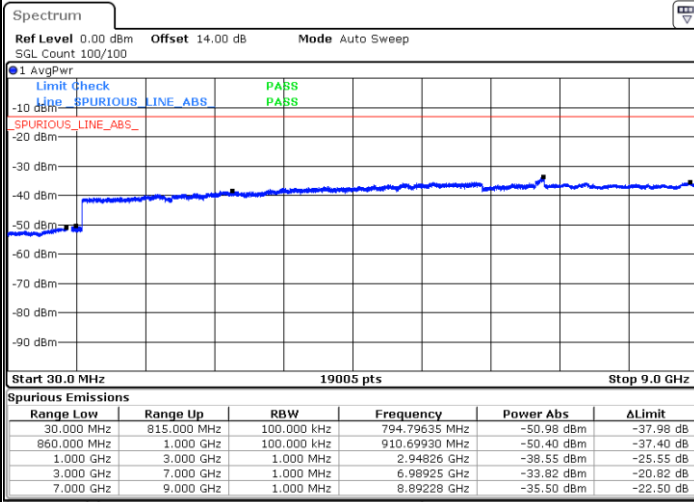

LTE Band 5 / 3MHz

Middle Channel / QPSK

Middle Channel / 16QAM

Date: 31.AUG.2019 05:08:15