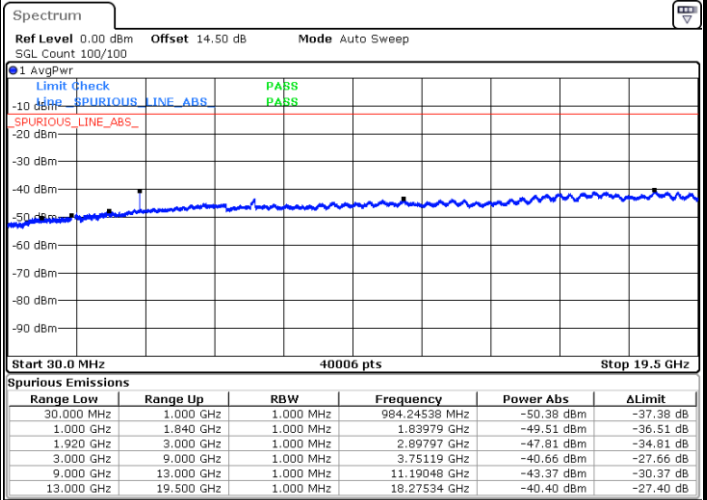

Date: 30.AUG.2019 23:30:11