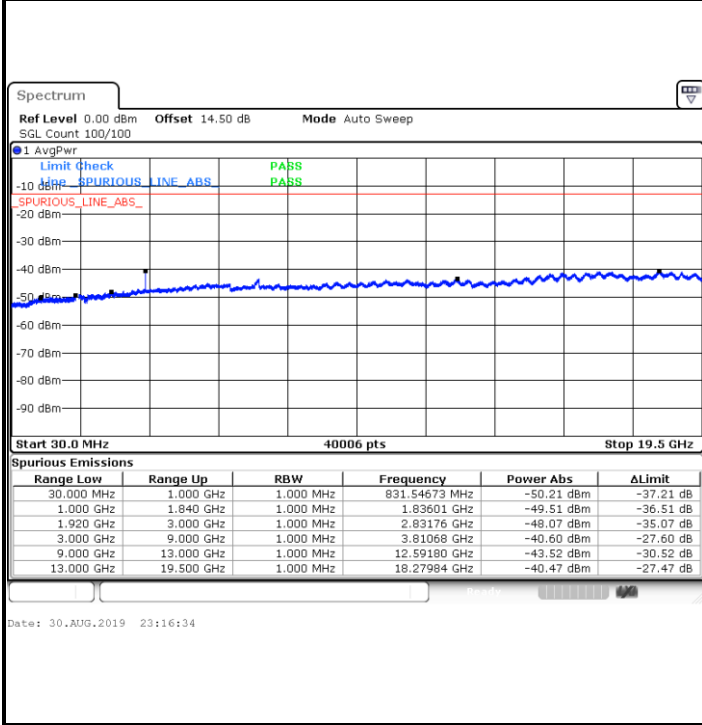

LTE Band 2 / 5MHz

Lowest Channel / QPSK

Lowest Channel / 16QAM

Date: 30.AUG.2019 23:06:55

Date: 30.AUG.2019 23:07:51

Middle Channel / QPSK

Middle Channel / 16QAM

Date: 30.AUG.2019 23:09:27

Date: 30.AUG.2019 23:10:23

LTE Band 2 / 5MHz

Highest Channel / QPSK

Highest Channel / 16QAM

LTE Band 2 / 10MHz

Lowest Channel / QPSK

Lowest Channel / 16QAM

LTE Band 2 / 10MHz