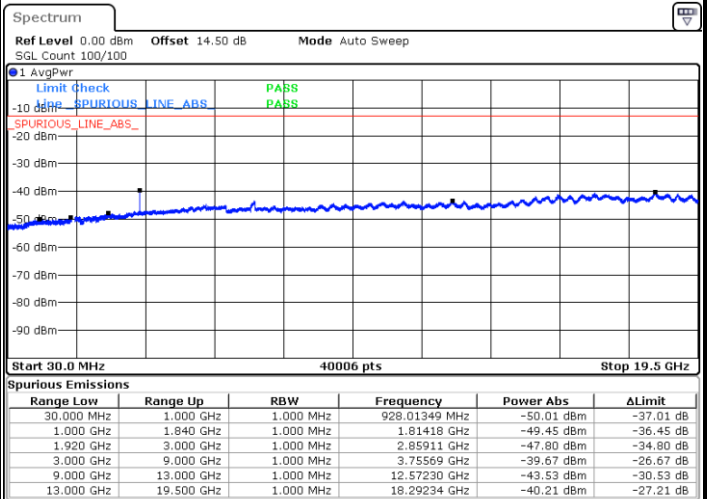

LTE Band 2 / 5MHz

Lowest Channel / QPSK

Lowest Channel / 16QAM

Date: 30.AUG.2019 23:06:55

Date: 30.AUG.2019 23:07:51

Middle Channel / QPSK

Middle Channel / 16QAM

Date: 30.AUG.2019 23:09:27

Date: 30.AUG.2019 23:10:23

LTE Band 2 / 5MHz

Highest Channel / QPSK

Highest Channel / 16QAM

LTE Band 2 / 10MHz

Lowest Channel / QPSK

Lowest Channel / 16QAM

LTE Band 2 / 10MHz