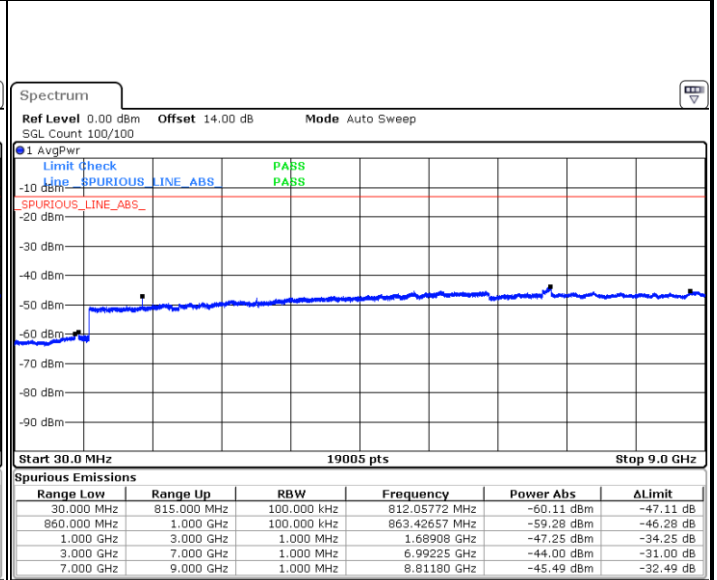

LTE Band 5 / 5MHz

Lowest Channel / QPSK

Lowest Channel / 16QAM

Date: 31.AUG.2019 05:26:41

Date: 31.AUG.2019 05:27:37

Middle Channel / QPSK

Middle Channel / 16QAM

Date: 31.AUG.2019 05:29:15

Date: 31.AUG.2019 05:30:12

LTE Band 5 / 5MHz

Highest Channel / QPSK

Date: 31.AUG.2019 05:38:28

Highest Channel / 16QAM

Date: 31.AUG.2019 05:39:25

LTE Band 5 / 10MHz

Lowest Channel / QPSK

Date: 31.AUG.2019 05:49:07

Lowest Channel / 16QAM

Date: 31.AUG.2019 05:50:04

LTE Band 5 / 10MHz

Middle Channel / QPSK

Date: 31.AUG.2019 05:51:41

Middle Channel / 16QAM

Date: 31.AUG.2019 05:52:38

Highest Channel / QPSK

Date: 31.AUG.2019 06:00:52

Highest Channel / 16QAM

Date: 31.AUG.2019 06:01:49

LTE Band 12 / 1.4MHz

Lowest Channel / QPSK

Date: 31.AUG.2019 07:23:57

Lowest Channel / 16QAM