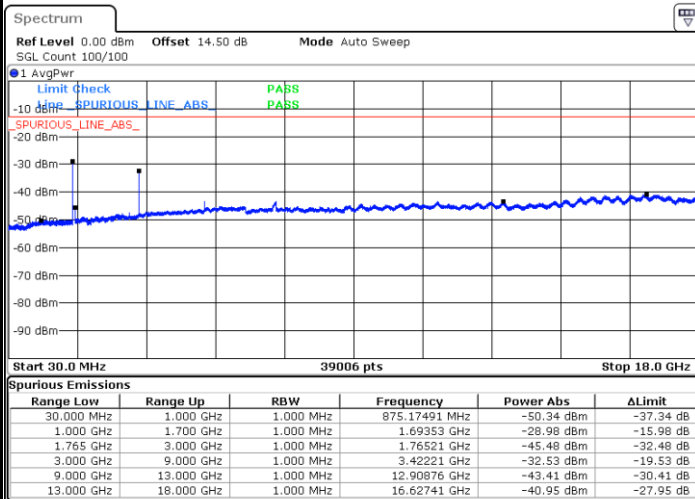

Date: 31.AUG.2019 02:53:12

LTE Band 4 / 15MHz

Highest Channel / QPSK

Date: 31.AUG.2019 02:59:30

Highest Channel / 16QAM

Date: 31.AUG.2019 03:00:27

LTE Band 4 / 20MHz

Lowest Channel / QPSK

Date: 31.AUG.2019 03:08:04

Lowest Channel / 16QAM

Date: 31.AUG.2019 03:09:01

LTE Band 4 / 20MHz

Middle Channel / QPSK

Middle Channel / 16QAM

Date: 31.AUG.2019 03:10:38

Date: 31.AUG.2019 03:11:36