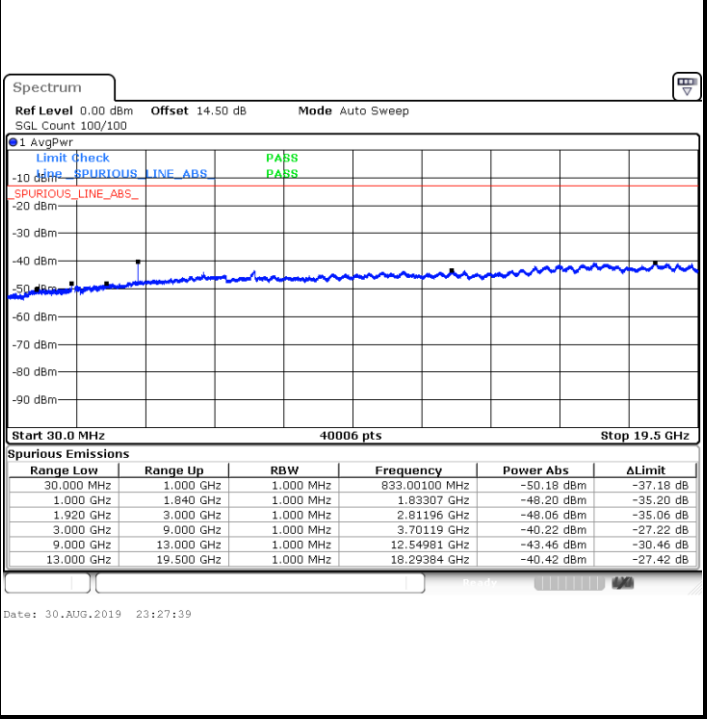

LTE Band 2 / 5MHz

Lowest Channel / QPSK

Lowest Channel / 16QAM

Date: 30.AUG.2019 23:06:55

Date: 30.AUG.2019 23:07:51

Middle Channel / QPSK

Middle Channel / 16QAM

Date: 30.AUG.2019 23:09:27

Date: 30.AUG.2019 23:10:23

LTE Band 2 / 5MHz

Highest Channel / QPSK

Highest Channel / 16QAM

LTE Band 2 / 10MHz

Lowest Channel / QPSK

Lowest Channel / 16QAM

LTE Band 2 / 10MHz