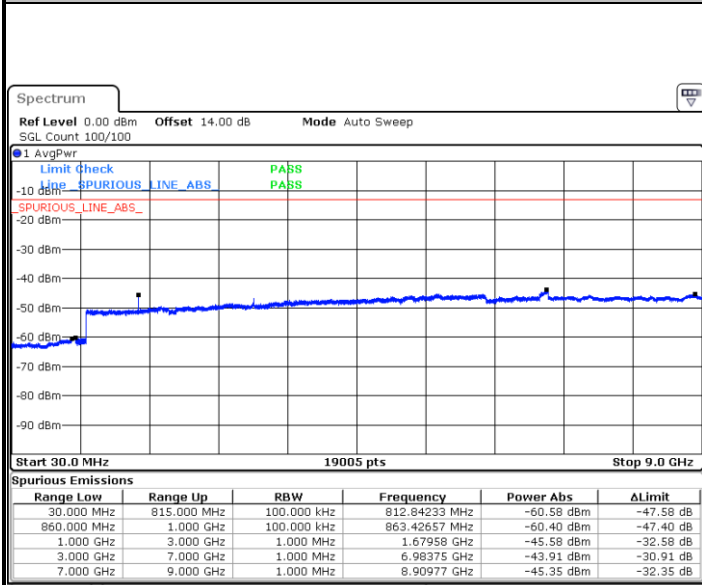

Date: 31.AUG.2019 05:30:12

LTE Band 5 / 5MHz

Highest Channel / QPSK

Date: 31.AUG.2019 05:38:28

Highest Channel / 16QAM

Date: 31.AUG.2019 05:39:25

LTE Band 5 / 10MHz

Lowest Channel / QPSK

Date: 31.AUG.2019 05:49:07

Lowest Channel / 16QAM

Date: 31.AUG.2019 05:50:04

LTE Band 5 / 10MHz

Middle Channel / QPSK

Date: 31.AUG.2019 05:51:41

Middle Channel / 16QAM

Date: 31.AUG.2019 05:52:38

Highest Channel / QPSK

Date: 31.AUG.2019 06:00:52

Highest Channel / 16QAM

Date: 31.AUG.2019 06:01:49

LTE Band 12 / 1.4MHz

Lowest Channel / QPSK

Date: 31.AUG.2019 07:23:57

Lowest Channel / 16QAM