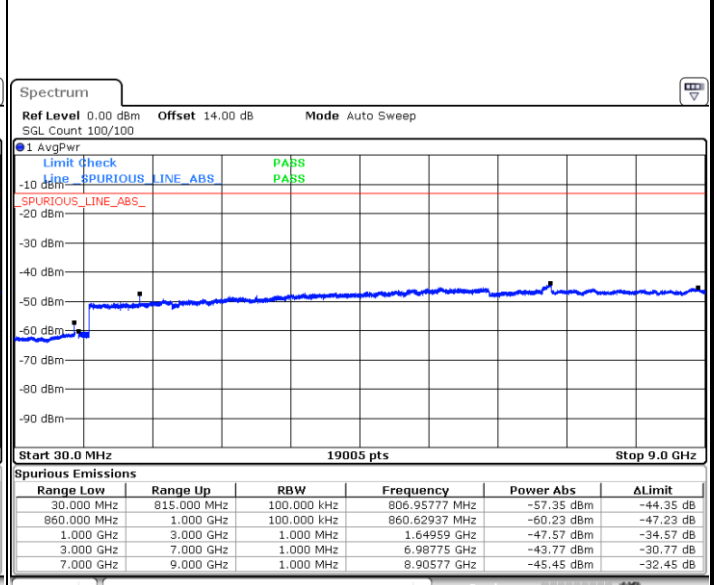

LTE Band 5 / 5MHz

Lowest Channel / QPSK

Lowest Channel / 16QAM

Date: 31.AUG.2019 05:26:41

Date: 31.AUG.2019 05:27:37

Middle Channel / QPSK

Middle Channel / 16QAM

Date: 31.AUG.2019 05:29:15

Date: 31.AUG.2019 05:30:12

LTE Band 5 / 5MHz

Highest Channel / QPSK

Date: 31.AUG.2019 05:38:28

Highest Channel / 16QAM

Date: 31.AUG.2019 05:39:25

LTE Band 5 / 10MHz

Lowest Channel / QPSK

Date: 31.AUG.2019 05:49:07

Lowest Channel / 16QAM

Date: 31.AUG.2019 05:50:04

LTE Band 5 / 10MHz

Middle Channel / QPSK

Date: 31.AUG.2019 05:51:41

Middle Channel / 16QAM

Date: 31.AUG.2019 05:52:38

Highest Channel / QPSK

Date: 31.AUG.2019 06:00:52

Highest Channel / 16QAM

Date: 31.AUG.2019 06:01:49

LTE Band 12 / 1.4MHz

Lowest Channel / QPSK

Date: 31.AUG.2019 07:23:57

Lowest Channel / 16QAM