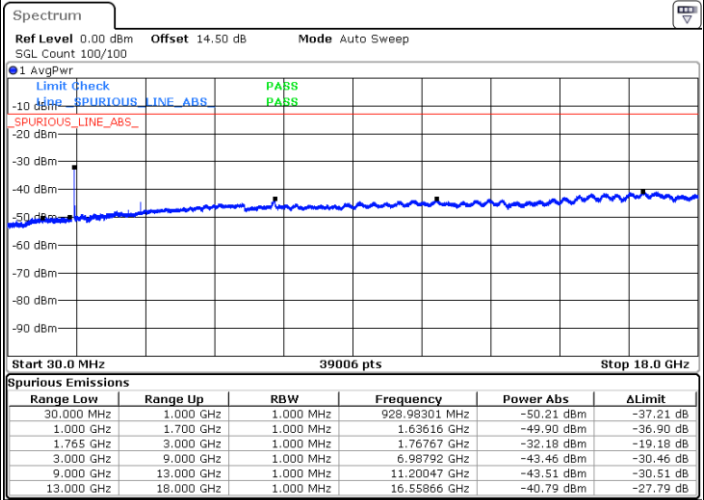

Date: 31.AUG.2019 02:53:12

LTE Band 4 / 15MHz

Highest Channel / QPSK

Date: 31.AUG.2019 02:59:30

Highest Channel / 16QAM

Date: 31.AUG.2019 03:00:27

LTE Band 4 / 20MHz

Lowest Channel / QPSK

Date: 31.AUG.2019 03:08:04

Lowest Channel / 16QAM

Date: 31.AUG.2019 03:09:01

LTE Band 4 / 20MHz

Middle Channel / QPSK

Middle Channel / 16QAM

Date: 31.AUG.2019 03:10:38

Date: 31.AUG.2019 03:11:36