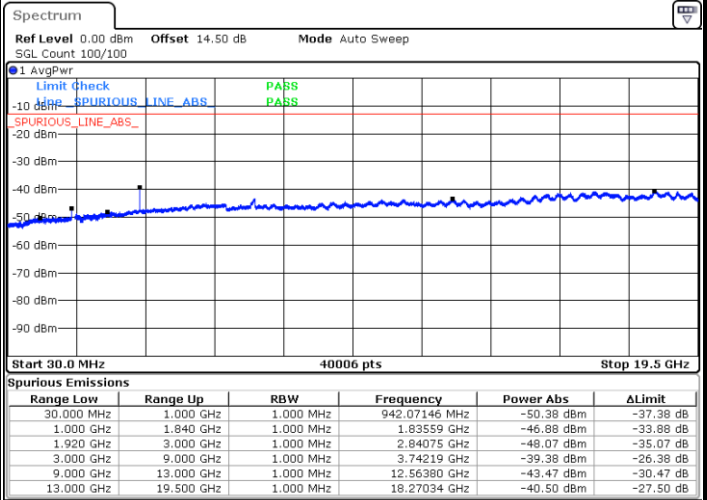

Date: 31.AUG.2019 00:18:41

LTE Band 2 / 15MHz

Highest Channel / QPSK

Date: 31.AUG.2019 00:24:52

Highest Channel / 16QAM

Date: 31.AUG.2019 00:25:47

LTE Band 2 / 20MHz

Lowest Channel / QPSK

Date: 31.AUG.2019 00:38:56

Lowest Channel / 16QAM

Date: 31.AUG.2019 00:39:52

LTE Band 2 / 20MHz

Middle Channel / QPSK

Middle Channel / 16QAM

Date: 31.AUG.2019 00:41:27

Date: 31.AUG.2019 00:42:23

Highest Channel / QPSK

Highest Channel / 16QAM

Date: 31.AUG.2019 00:48:34

Date: 31.AUG.2019 00:49:30

LTE Band 4 / 1.4MHz

Lowest Channel / QPSK

Lowest Channel / 16QAM

Date: 31.AUG.2019 01:14:34