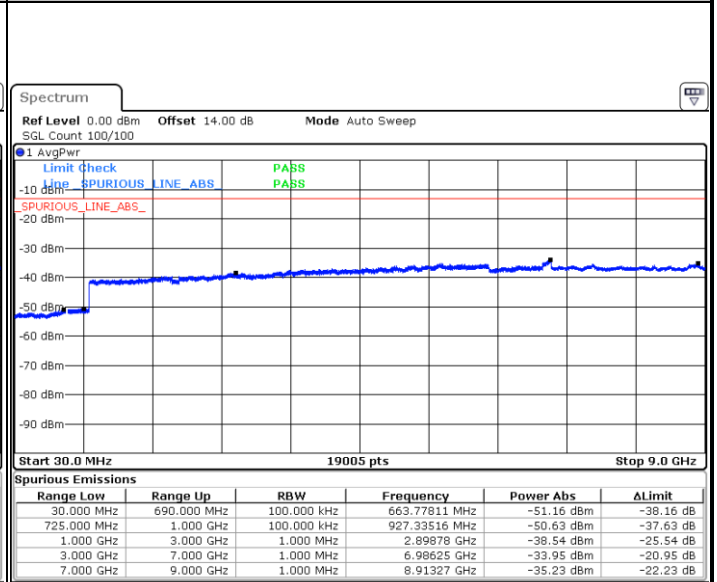

Date: 31.AUG.2019 05:49:07

Lowest Channel / 16QAM

Date: 31.AUG.2019 05:50:04

LTE Band 5 / 10MHz

Middle Channel / QPSK

Date: 31.AUG.2019 05:51:41

Middle Channel / 16QAM

Date: 31.AUG.2019 05:52:38

Highest Channel / QPSK

Date: 31.AUG.2019 06:00:52

Highest Channel / 16QAM

Date: 31.AUG.2019 06:01:49

LTE Band 12 / 1.4MHz

Lowest Channel / QPSK

Date: 31.AUG.2019 07:23:57

Lowest Channel / 16QAM

Date: 31.AUG.2019 07:24:54

Middle Channel / QPSK

Date: 31.AUG.2019 07:26:31

Middle Channel / 16QAM

Date: 31.AUG.2019 07:27:28

LTE Band 12 / 1.4MHz

Highest Channel / QPSK

Date: 31.AUG.2019 07:33:44

Highest Channel / 16QAM

Date: 31.AUG.2019 07:34:40

LTE Band 12 / 3MHz

Lowest Channel / QPSK

Date: 31.AUG.2019 07:40:55

Lowest Channel / 16QAM

Date: 31.AUG.2019 07:41:51

LTE Band 12 / 3MHz