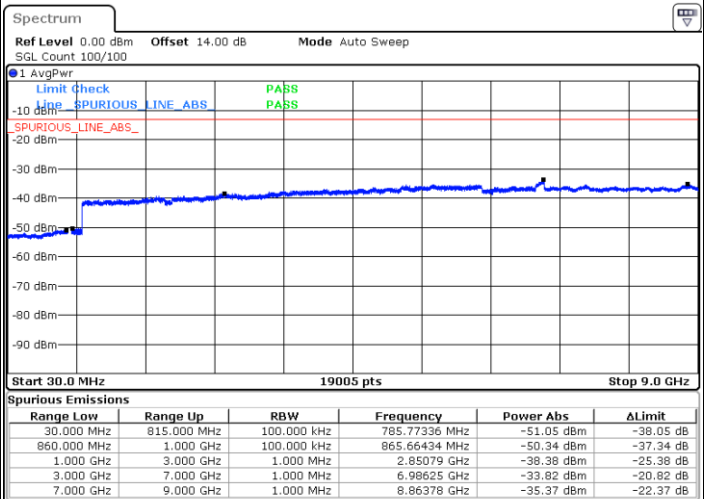

Highest Channel / QPSK

Highest Channel / 16QAM

Date: 31.AUG.2019 03:17:53

Date: 31.AUG.2019 03:18:50

LTE Band 5 / 1.4MHz

Lowest Channel / QPSK

Lowest Channel / 16QAM

Date: 31.AUG.2019 04:44:38

Date: 31.AUG.2019 04:45:35

Middle Channel / QPSK

Middle Channel / 16QAM

Date: 31.AUG.2019 04:47:13

Date: 31.AUG.2019 04:48:10

LTE Band 5 / 1.4MHz

Highest Channel / QPSK

Highest Channel / 16QAM

Date: 31.AUG.2019 04:56:26

Date: 31.AUG.2019 04:57:23

LTE Band 5 / 3MHz

Lowest Channel / QPSK

Lowest Channel / 16QAM

Date: 31.AUG.2019 05:05:40

Date: 31.AUG.2019 05:06:37

LTE Band 5 / 3MHz