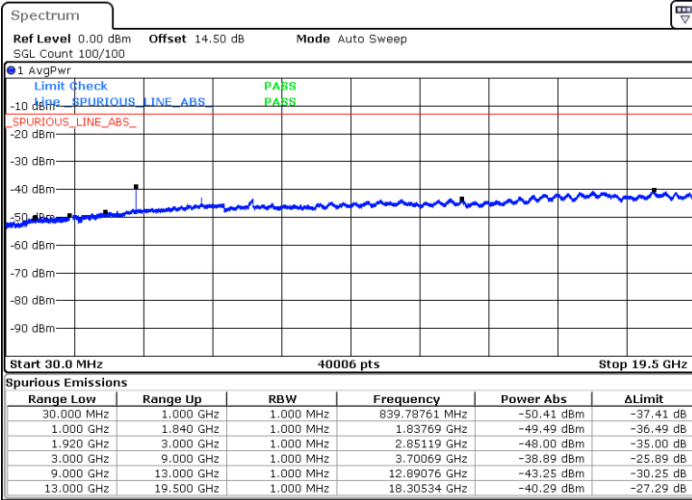

LTE Band 2 / 5MHz

Lowest Channel / QPSK

Lowest Channel / 16QAM

Date: 30.AUG.2019 23:06:55

Date: 30.AUG.2019 23:07:51

Middle Channel / QPSK

Middle Channel / 16QAM

Date: 30.AUG.2019 23:09:27

Date: 30.AUG.2019 23:10:23

LTE Band 2 / 5MHz

Highest Channel / QPSK

Highest Channel / 16QAM

LTE Band 2 / 10MHz

Lowest Channel / QPSK

Lowest Channel / 16QAM

LTE Band 2 / 10MHz