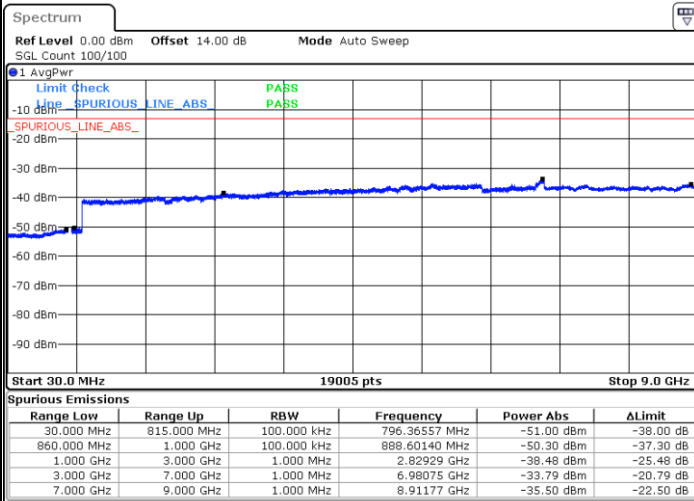

Date: 31.AUG.2019 04:56:26

Date: 31.AUG.2019 04:57:23

LTE Band 5 / 3MHz

Lowest Channel / QPSK

Lowest Channel / 16QAM

Date: 31.AUG.2019 05:05:40

Date: 31.AUG.2019 05:06:37

LTE Band 5 / 3MHz

Middle Channel / QPSK

Middle Channel / 16QAM

Date: 31.AUG.2019 05:08:15

Date: 31.AUG.2019 05:09:12

Highest Channel / QPSK

Highest Channel / 16QAM

Date: 31.AUG.2019 05:17:28

Date: 31.AUG.2019 05:18:25

LTE Band 5 / 5MHz

Lowest Channel / QPSK

Lowest Channel / 16QAM

Date: 31.AUG.2019 05:26:41

Date: 31.AUG.2019 05:27:37

Middle Channel / QPSK

Middle Channel / 16QAM

Date: 31.AUG.2019 05:29:15

Date: 31.AUG.2019 05:30:12

LTE Band 5 / 5MHz

Highest Channel / QPSK

Date: 31.AUG.2019 05:38:28

Highest Channel / 16QAM

Date: 31.AUG.2019 05:39:25

LTE Band 5 / 10MHz

Lowest Channel / QPSK