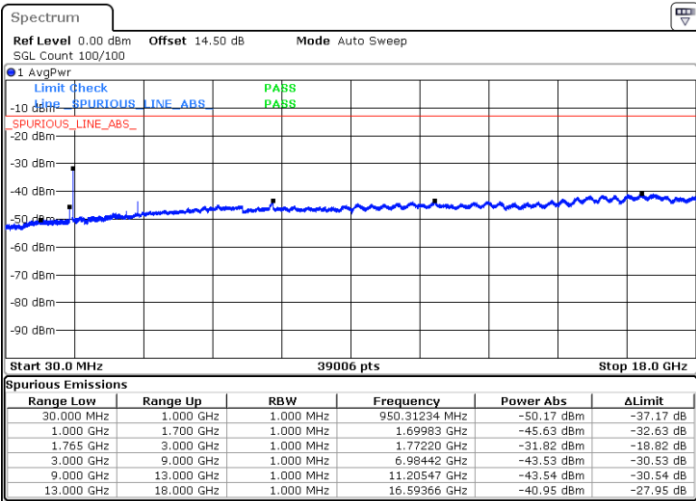

Date: 31.AUG.2019 02:53:12

LTE Band 4 / 15MHz

Highest Channel / QPSK

Date: 31.AUG.2019 02:59:30

Highest Channel / 16QAM

Date: 31.AUG.2019 03:00:27

LTE Band 4 / 20MHz

Lowest Channel / QPSK

Date: 31.AUG.2019 03:08:04

Lowest Channel / 16QAM

Date: 31.AUG.2019 03:09:01

LTE Band 4 / 20MHz

Middle Channel / QPSK

Middle Channel / 16QAM

Date: 31.AUG.2019 03:10:38

Date: 31.AUG.2019 03:11:36

Highest Channel / QPSK

Highest Channel / 16QAM

Date: 31.AUG.2019 03:17:53

Date: 31.AUG.2019 03:18:50

LTE Band 5 / 1.4MHz

Lowest Channel / QPSK

Lowest Channel / 16QAM

Date: 31.AUG.2019 04:44:38