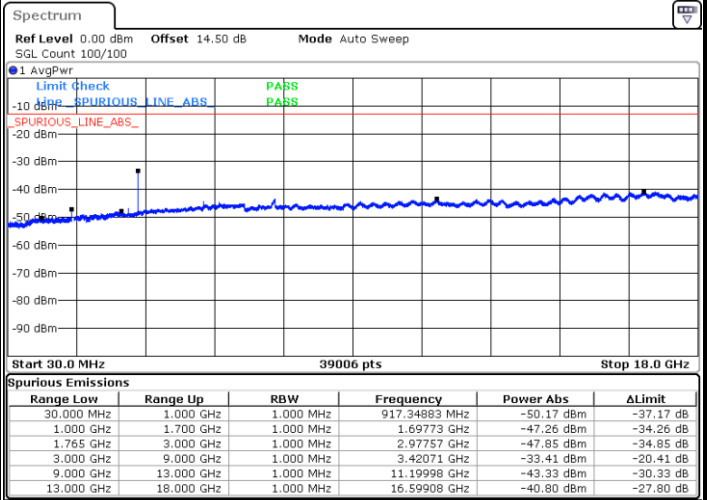

LTE Band 4 / 3MHz

Lowest Channel / QPSK

Lowest Channel / 16QAM

LTE Band 4 / 3MHz

Middle Channel / QPSK

Middle Channel / 16QAM

Date: 31.AUG.2019 01:35:06

Date: 31.AUG.2019 01:36:03

Highest Channel / QPSK

Highest Channel / 16QAM

Date: 31.AUG.2019 01:42:21

Date: 31.AUG.2019 01:43:17

LTE Band 4 / 5MHz

Lowest Channel / QPSK

Lowest Channel / 16QAM

Date: 31.AUG.2019 02:06:23

Date: 31.AUG.2019 02:07:20

Middle Channel / QPSK

Middle Channel / 16QAM

Date: 31.AUG.2019 02:08:58

Date: 31.AUG.2019 02:09:54

LTE Band 4 / 5MHz

Highest Channel / QPSK

Date: 31.AUG.2019 02:16:12