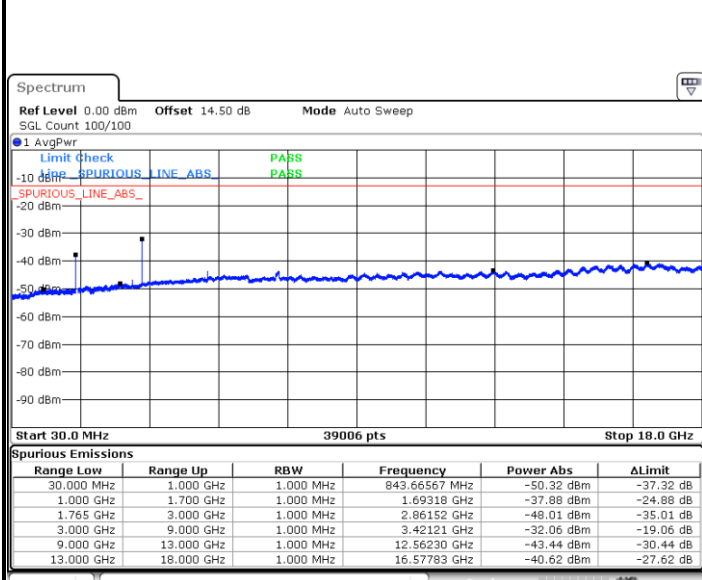

Highest Channel / QPSK

Highest Channel / 16QAM

Date: 31.AUG.2019 01:42:21

Date: 31.AUG.2019 01:43:17

LTE Band 4 / 5MHz

Lowest Channel / QPSK

Lowest Channel / 16QAM

Date: 31.AUG.2019 02:06:23

Date: 31.AUG.2019 02:07:20

Middle Channel / QPSK

Middle Channel / 16QAM

Date: 31.AUG.2019 02:08:58

Date: 31.AUG.2019 02:09:54

LTE Band 4 / 5MHz

Highest Channel / QPSK

Date: 31.AUG.2019 02:16:12

Highest Channel / 16QAM

Date: 31.AUG.2019 02:17:09

LTE Band 4 / 10MHz

Lowest Channel / QPSK

Date: 31.AUG.2019 02:29:43

Lowest Channel / 16QAM

Date: 31.AUG.2019 02:30:40

LTE Band 4 / 10MHz