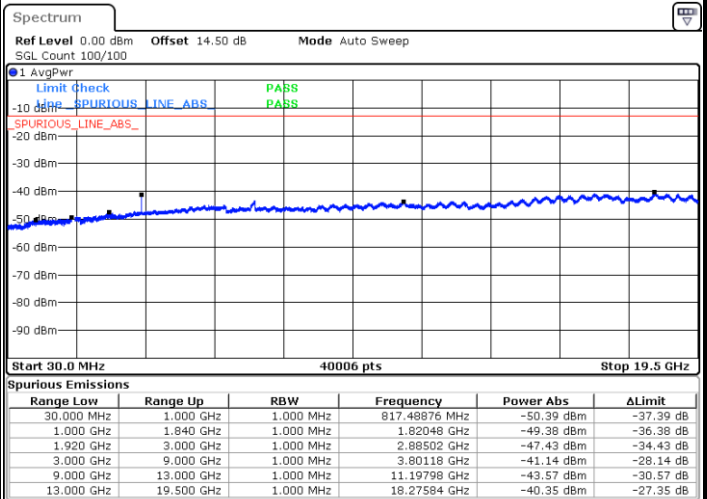

Date: 30.AUG.2019 23:37:17