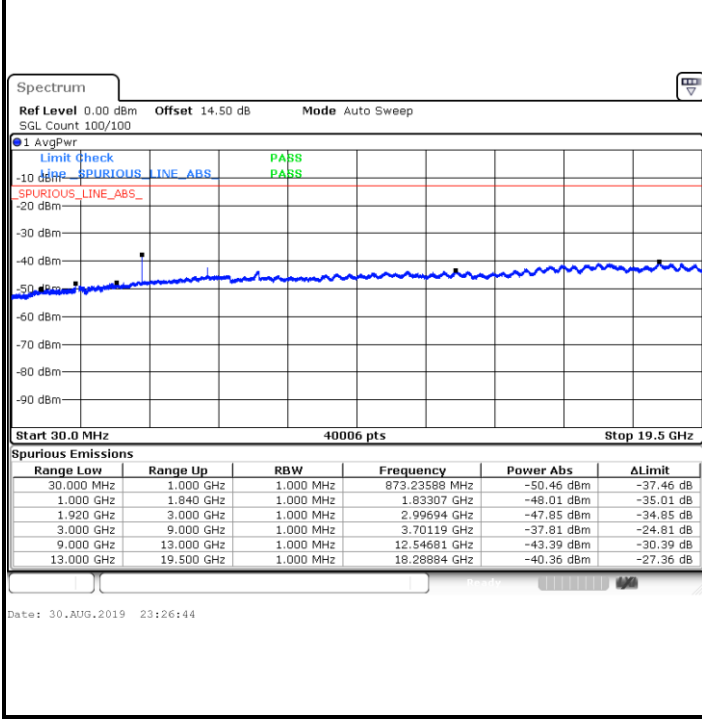

LTE Band 2 / 5MHz

Lowest Channel / QPSK

Lowest Channel / 16QAM

Date: 30.AUG.2019 23:06:55

Date: 30.AUG.2019 23:07:51

Middle Channel / QPSK

Middle Channel / 16QAM

Date: 30.AUG.2019 23:09:27

Date: 30.AUG.2019 23:10:23

LTE Band 2 / 5MHz

Highest Channel / QPSK

Highest Channel / 16QAM

LTE Band 2 / 10MHz

Lowest Channel / QPSK

Lowest Channel / 16QAM

LTE Band 2 / 10MHz