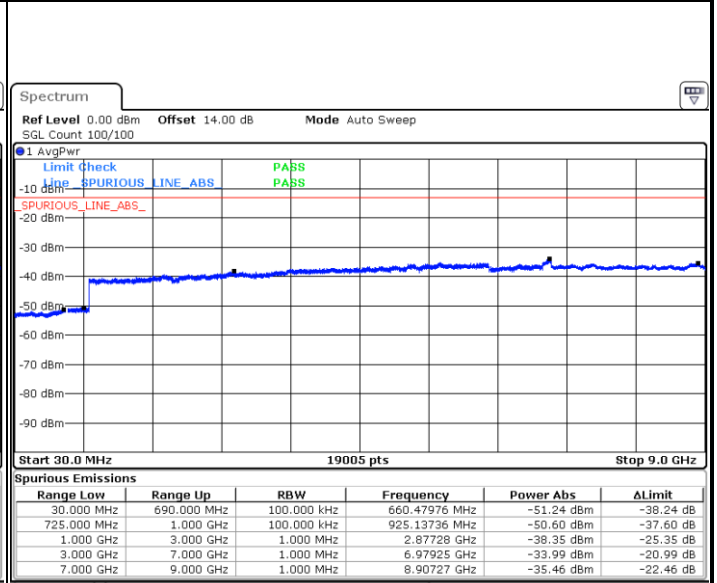

Date: 31.AUG.2019 05:30:12

LTE Band 5 / 5MHz

Highest Channel / QPSK

Date: 31.AUG.2019 05:38:28

Highest Channel / 16QAM

Date: 31.AUG.2019 05:39:25

LTE Band 5 / 10MHz

Lowest Channel / QPSK

Date: 31.AUG.2019 05:49:07

Lowest Channel / 16QAM

Date: 31.AUG.2019 05:50:04

LTE Band 5 / 10MHz

Middle Channel / QPSK

Date: 31.AUG.2019 05:51:41

Middle Channel / 16QAM

Date: 31.AUG.2019 05:52:38

Highest Channel / QPSK

Date: 31.AUG.2019 06:00:52

Highest Channel / 16QAM

Date: 31.AUG.2019 06:01:49

LTE Band 12 / 1.4MHz

Lowest Channel / QPSK

Date: 31.AUG.2019 07:23:57

Lowest Channel / 16QAM

Date: 31.AUG.2019 07:24:54

Middle Channel / QPSK

Date: 31.AUG.2019 07:26:31

Middle Channel / 16QAM

Date: 31.AUG.2019 07:27:28

LTE Band 12 / 1.4MHz

Highest Channel / QPSK

Date: 31.AUG.2019 07:33:44