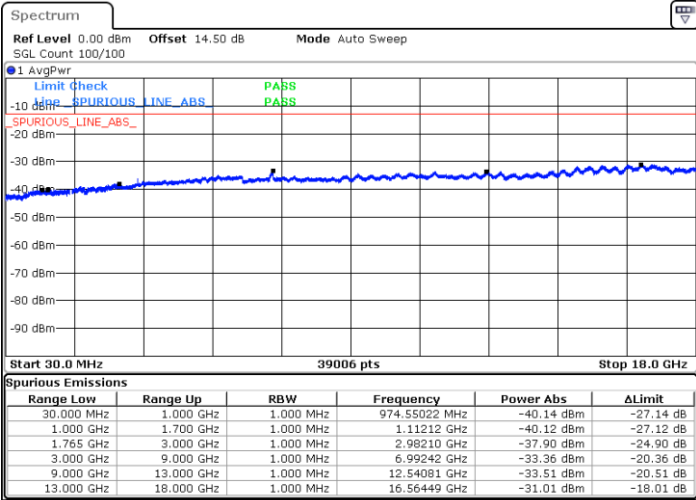

Date: 31.AUG.2019 01:15:31

Middle Channel / QPSK

Middle Channel / 16QAM

Date: 31.AUG.2019 01:17:08

Date: 31.AUG.2019 01:18:05

LTE Band 4 / 1.4MHz

Highest Channel / QPSK

Highest Channel / 16QAM

LTE Band 4 / 3MHz

Lowest Channel / QPSK

Lowest Channel / 16QAM

LTE Band 4 / 3MHz

Middle Channel / QPSK

Middle Channel / 16QAM

Date: 31.AUG.2019 01:35:06

Date: 31.AUG.2019 01:36:03

Highest Channel / QPSK

Highest Channel / 16QAM

Date: 31.AUG.2019 01:42:21

Date: 31.AUG.2019 01:43:17

LTE Band 4 / 5MHz

Lowest Channel / QPSK

Lowest Channel / 16QAM

Date: 31.AUG.2019 02:06:23