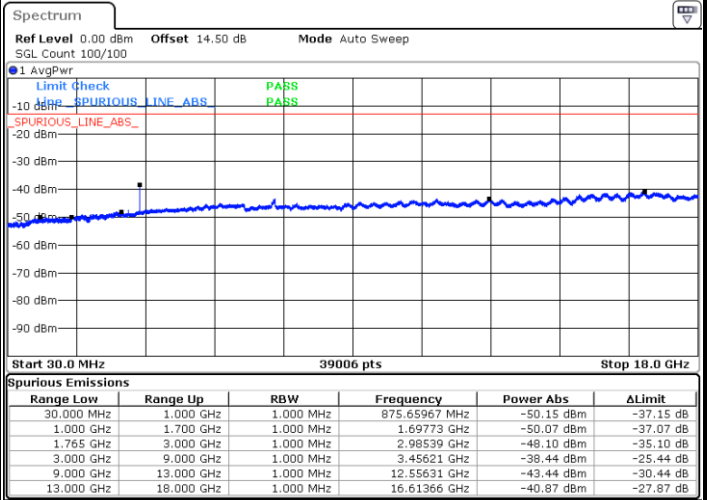

LTE Band 4 / 10MHz

Middle Channel / QPSK

Middle Channel / 16QAM

Date: 31.AUG.2019 02:32:17

Date: 31.AUG.2019 02:33:14