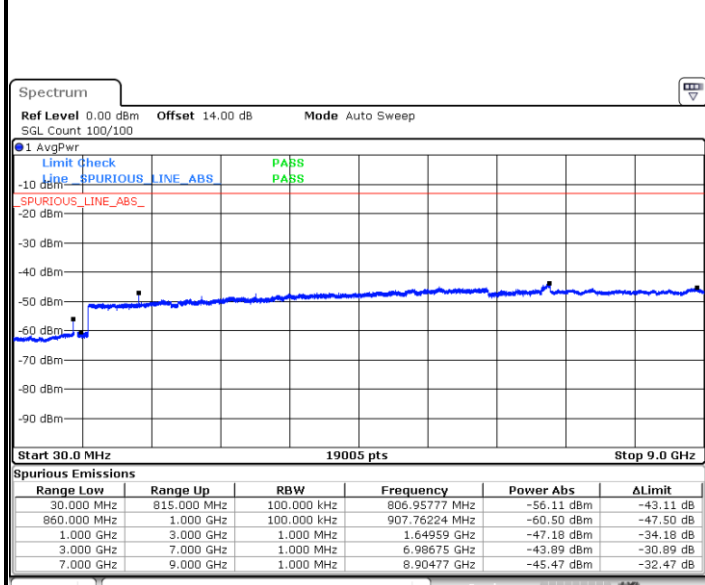

LTE Band 5 / 5MHz

Lowest Channel / QPSK

Lowest Channel / 16QAM

Date: 31.AUG.2019 05:26:41

Date: 31.AUG.2019 05:27:37

Middle Channel / QPSK

Middle Channel / 16QAM

Date: 31.AUG.2019 05:29:15

Date: 31.AUG.2019 05:30:12

LTE Band 5 / 5MHz

Highest Channel / QPSK

Date: 31.AUG.2019 05:38:28

Highest Channel / 16QAM

Date: 31.AUG.2019 05:39:25

LTE Band 5 / 10MHz

Lowest Channel / QPSK

Date: 31.AUG.2019 05:49:07

Lowest Channel / 16QAM

Date: 31.AUG.2019 05:50:04

LTE Band 5 / 10MHz

Middle Channel / QPSK

Date: 31.AUG.2019 05:51:41

Middle Channel / 16QAM

Date: 31.AUG.2019 05:52:38

Highest Channel / QPSK

Date: 31.AUG.2019 06:00:52

Highest Channel / 16QAM

Date: 31.AUG.2019 06:01:49

LTE Band 12 / 1.4MHz

Lowest Channel / QPSK

Date: 31.AUG.2019 07:23:57

Lowest Channel / 16QAM