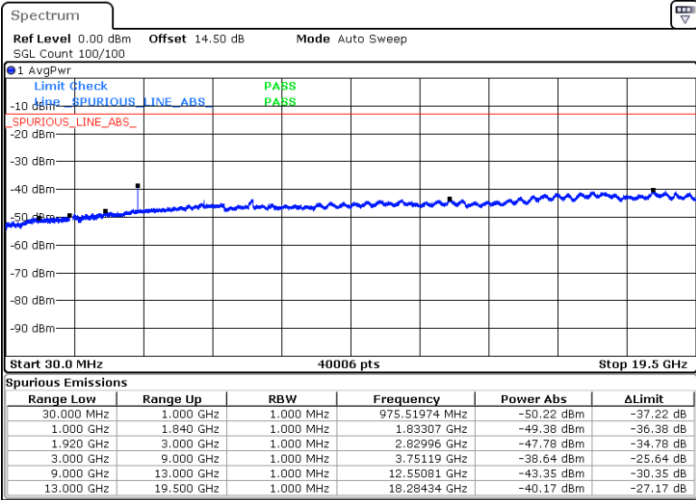

LTE Band 2 / 10MHz

Middle Channel / QPSK

Middle Channel / 16QAM

Date: 30.AUG.2019 23:29:15