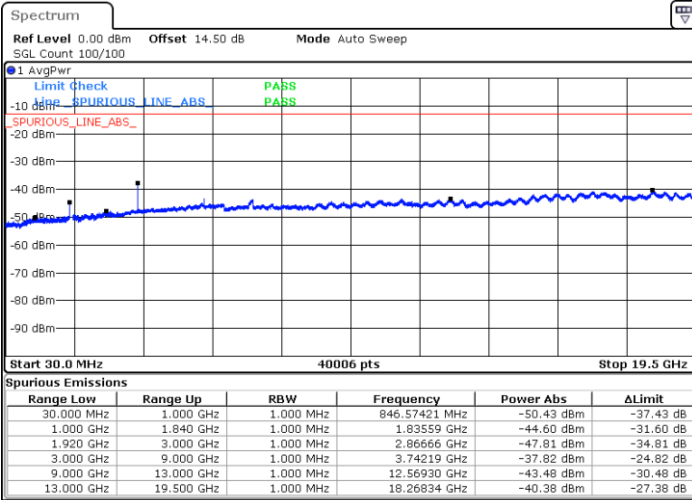

Date: 31.AUG.2019 00:18:41

LTE Band 2 / 15MHz

Highest Channel / QPSK

Date: 31.AUG.2019 00:24:52

Highest Channel / 16QAM

Date: 31.AUG.2019 00:25:47

LTE Band 2 / 20MHz

Lowest Channel / QPSK

Date: 31.AUG.2019 00:38:56

Lowest Channel / 16QAM

Date: 31.AUG.2019 00:39:52

LTE Band 2 / 20MHz

Middle Channel / QPSK

Middle Channel / 16QAM

Date: 31.AUG.2019 00:41:27

Date: 31.AUG.2019 00:42:23

Highest Channel / QPSK

Highest Channel / 16QAM

Date: 31.AUG.2019 00:48:34

Date: 31.AUG.2019 00:49:30

LTE Band 4 / 1.4MHz

Lowest Channel / QPSK

Lowest Channel / 16QAM

Date: 31.AUG.2019 01:14:34