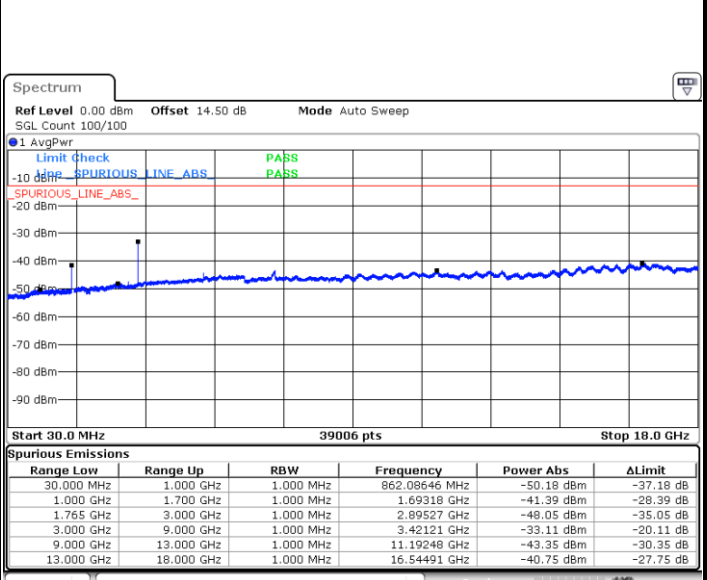

Highest Channel / 16QAM

Date: 31.AUG.2019 02:17:09

LTE Band 4 / 10MHz

Lowest Channel / QPSK

Date: 31.AUG.2019 02:29:43

Lowest Channel / 16QAM

Date: 31.AUG.2019 02:30:40

LTE Band 4 / 10MHz