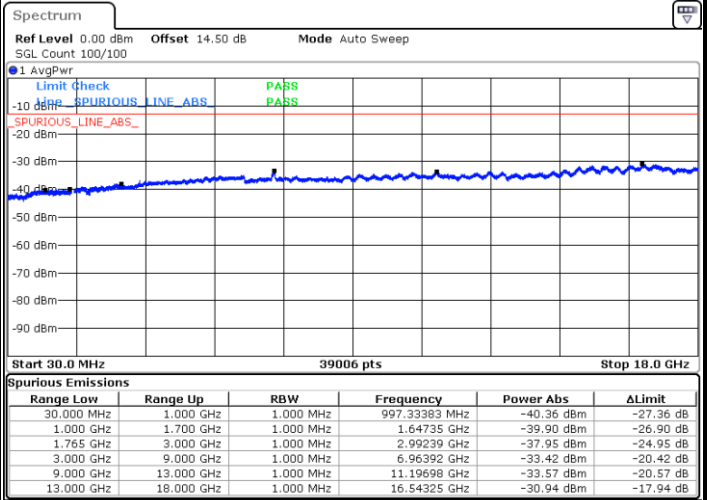

Date: 31.AUG.2019 01:15:31

Middle Channel / QPSK

Middle Channel / 16QAM

Date: 31.AUG.2019 01:17:08

Date: 31.AUG.2019 01:18:05

LTE Band 4 / 1.4MHz

Highest Channel / QPSK

Highest Channel / 16QAM

LTE Band 4 / 3MHz

Lowest Channel / QPSK

Lowest Channel / 16QAM

LTE Band 4 / 3MHz

Middle Channel / QPSK

Middle Channel / 16QAM

Date: 31.AUG.2019 01:35:06

Date: 31.AUG.2019 01:36:03

Highest Channel / QPSK

Highest Channel / 16QAM

Date: 31.AUG.2019 01:42:21

Date: 31.AUG.2019 01:43:17

LTE Band 4 / 5MHz

Lowest Channel / QPSK

Lowest Channel / 16QAM

Date: 31.AUG.2019 02:06:23