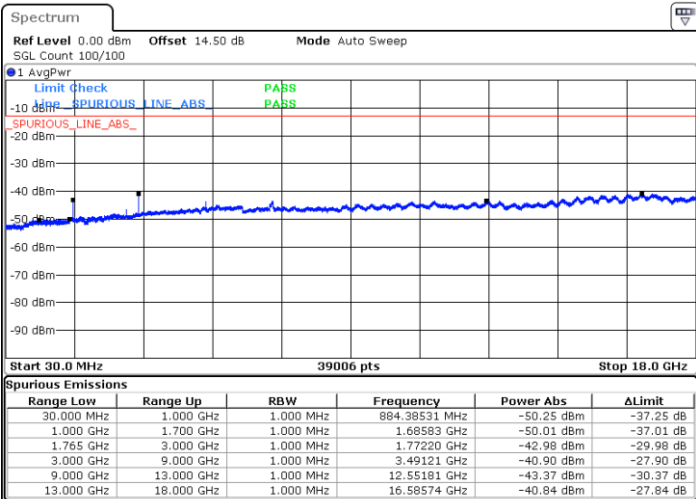

Highest Channel / 16QAM

Date: 31.AUG.2019 02:17:09

LTE Band 4 / 10MHz

Lowest Channel / QPSK

Date: 31.AUG.2019 02:29:43

Lowest Channel / 16QAM

Date: 31.AUG.2019 02:30:40

LTE Band 4 / 10MHz

Middle Channel / QPSK

Middle Channel / 16QAM

Date: 31.AUG.2019 02:32:17

Date: 31.AUG.2019 02:33:14

Highest Channel / QPSK

Highest Channel / 16QAM

Date: 31.AUG.2019 02:39:32

Date: 31.AUG.2019 02:40:29

LTE Band 4 / 15MHz

Lowest Channel / QPSK

Lowest Channel / 16QAM

Date: 31.AUG.2019 02:49:42

Date: 31.AUG.2019 02:50:38

Middle Channel / QPSK

Middle Channel / 16QAM

Date: 31.AUG.2019 02:52:15