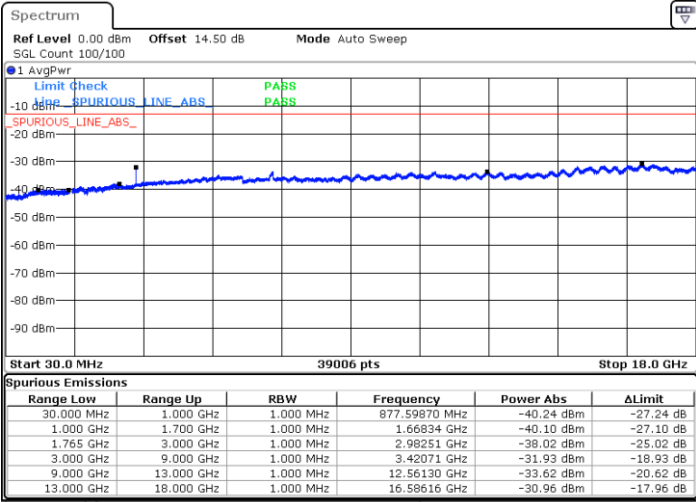

Highest Channel / QPSK

Highest Channel / 16QAM

Date: 31.AUG.2019 00:48:34

Date: 31.AUG.2019 00:49:30

LTE Band 4 / 1.4MHz

Lowest Channel / QPSK

Lowest Channel / 16QAM

Date: 31.AUG.2019 01:14:34

Date: 31.AUG.2019 01:15:31

Middle Channel / QPSK

Middle Channel / 16QAM

Date: 31.AUG.2019 01:17:08

Date: 31.AUG.2019 01:18:05

LTE Band 4 / 1.4MHz

Highest Channel / QPSK

Highest Channel / 16QAM