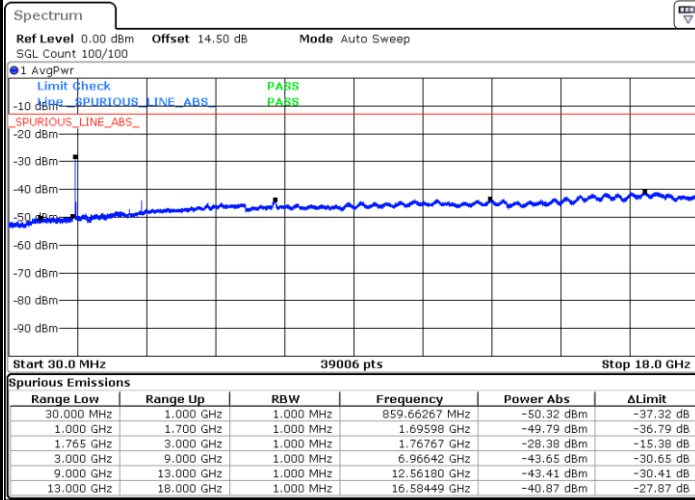

LTE Band 4 / 15MHz

Lowest Channel / QPSK

Lowest Channel / 16QAM

Date: 31.AUG.2019 02:49:42

Date: 31.AUG.2019 02:50:38

Middle Channel / QPSK

Middle Channel / 16QAM

Date: 31.AUG.2019 02:52:15

Date: 31.AUG.2019 02:53:12

LTE Band 4 / 15MHz

Highest Channel / QPSK

Date: 31.AUG.2019 02:59:30

Highest Channel / 16QAM

Date: 31.AUG.2019 03:00:27

LTE Band 4 / 20MHz

Lowest Channel / QPSK