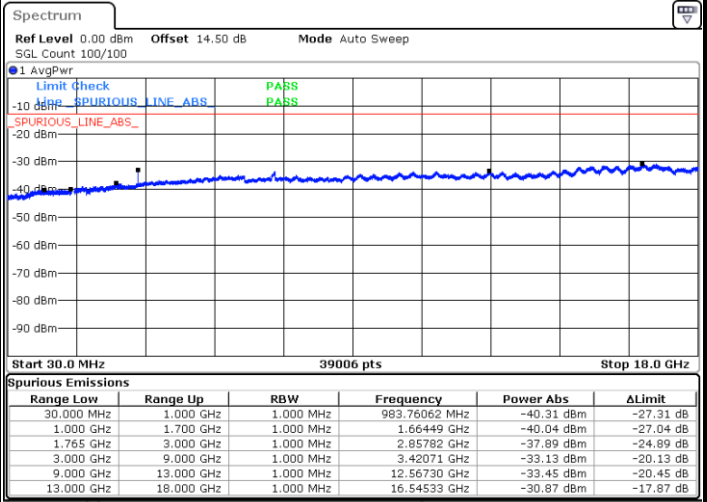

Highest Channel / QPSK

Highest Channel / 16QAM

Date: 31.AUG.2019 00:48:34

Date: 31.AUG.2019 00:49:30

LTE Band 4 / 1.4MHz

Lowest Channel / QPSK

Lowest Channel / 16QAM

Date: 31.AUG.2019 01:14:34

Date: 31.AUG.2019 01:15:31

Middle Channel / QPSK

Middle Channel / 16QAM

Date: 31.AUG.2019 01:17:08

Date: 31.AUG.2019 01:18:05

LTE Band 4 / 1.4MHz

Highest Channel / QPSK

Highest Channel / 16QAM