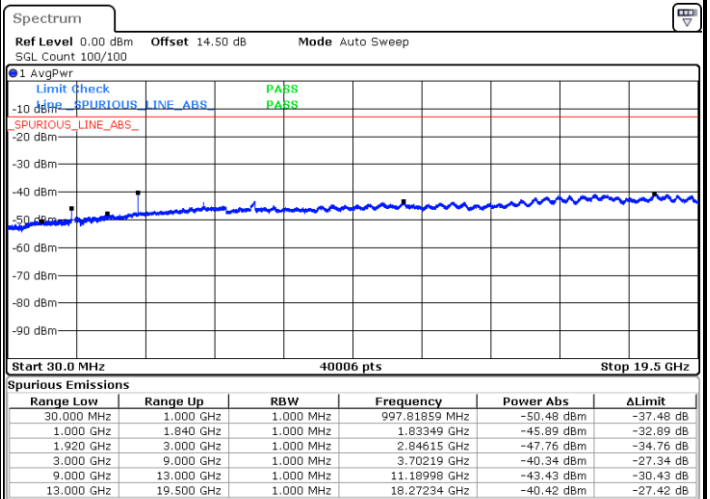

Date: 31.AUG.2019 00:18:41

LTE Band 2 / 15MHz

Highest Channel / QPSK

Date: 31.AUG.2019 00:24:52

Highest Channel / 16QAM

Date: 31.AUG.2019 00:25:47

LTE Band 2 / 20MHz

Lowest Channel / QPSK

Date: 31.AUG.2019 00:38:56

Lowest Channel / 16QAM

Date: 31.AUG.2019 00:39:52

LTE Band 2 / 20MHz

Middle Channel / QPSK

Middle Channel / 16QAM

Date: 31.AUG.2019 00:41:27

Date: 31.AUG.2019 00:42:23