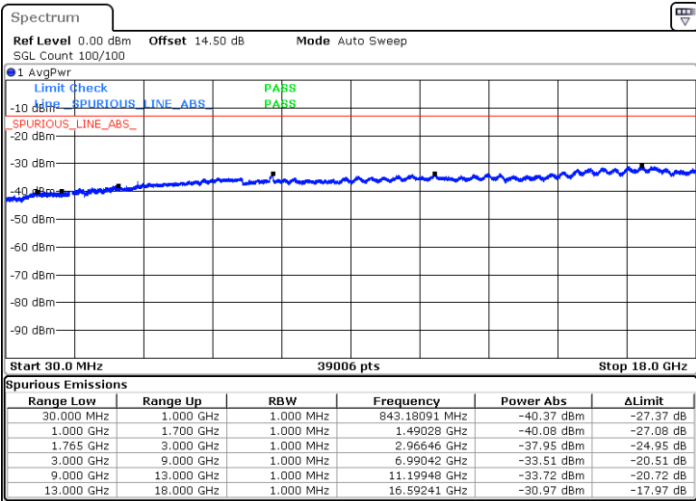

Date: 31.AUG.2019 00:38:56

Lowest Channel / 16QAM

Date: 31.AUG.2019 00:39:52

LTE Band 2 / 20MHz

Middle Channel / QPSK

Middle Channel / 16QAM

Date: 31.AUG.2019 00:41:27

Date: 31.AUG.2019 00:42:23

Highest Channel / QPSK

Highest Channel / 16QAM

Date: 31.AUG.2019 00:48:34

Date: 31.AUG.2019 00:49:30

LTE Band 4 / 1.4MHz

Lowest Channel / QPSK

Lowest Channel / 16QAM

Date: 31.AUG.2019 01:14:34

Date: 31.AUG.2019 01:15:31

Middle Channel / QPSK

Middle Channel / 16QAM

Date: 31.AUG.2019 01:17:08

Date: 31.AUG.2019 01:18:05

LTE Band 4 / 1.4MHz

Highest Channel / QPSK

Highest Channel / 16QAM