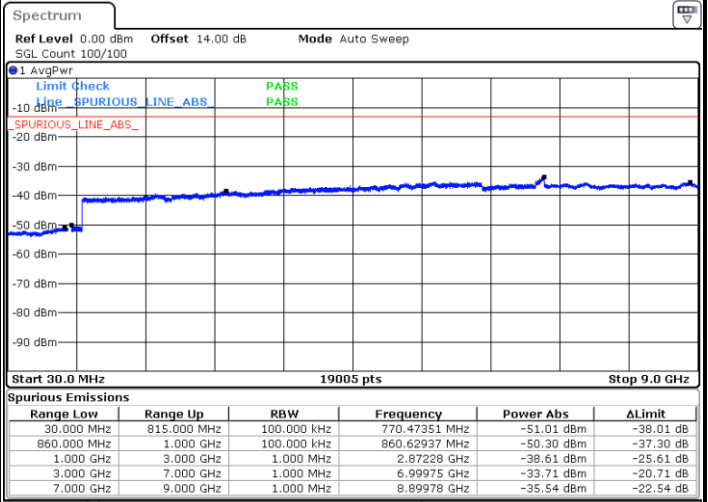

Date: 31.AUG.2019 05:09:12