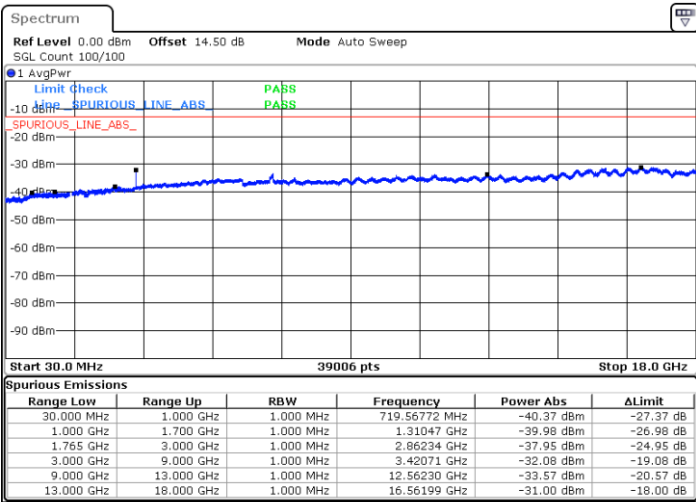

Highest Channel / QPSK

Highest Channel / 16QAM

Date: 31.AUG.2019 00:48:34

Date: 31.AUG.2019 00:49:30

LTE Band 4 / 1.4MHz

Lowest Channel / QPSK

Lowest Channel / 16QAM

Date: 31.AUG.2019 01:14:34

Date: 31.AUG.2019 01:15:31

Middle Channel / QPSK

Middle Channel / 16QAM

Date: 31.AUG.2019 01:17:08

Date: 31.AUG.2019 01:18:05

LTE Band 4 / 1.4MHz

Highest Channel / QPSK

Highest Channel / 16QAM

LTE Band 4 / 3MHz

Lowest Channel / QPSK

Lowest Channel / 16QAM

LTE Band 4 / 3MHz

Middle Channel / QPSK

Middle Channel / 16QAM

Date: 31.AUG.2019 01:35:06

Date: 31.AUG.2019 01:36:03