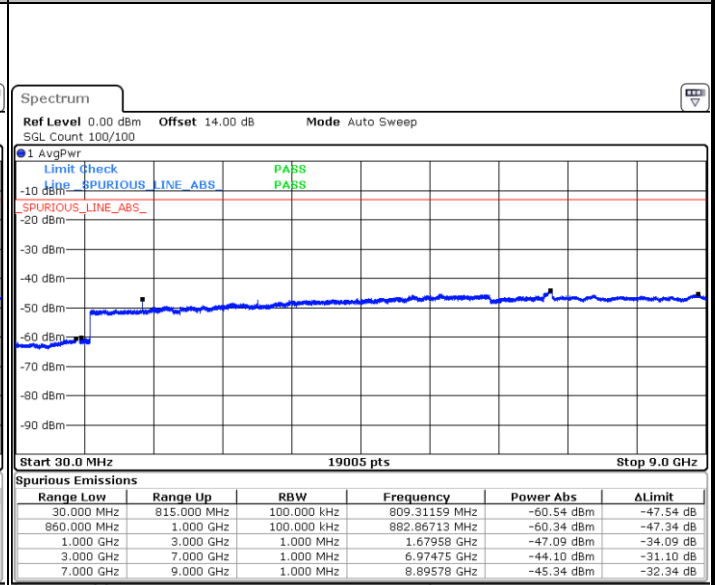

Date: 31.AUG.2019 05:30:12

LTE Band 5 / 5MHz

Highest Channel / QPSK

Date: 31.AUG.2019 05:38:28

Highest Channel / 16QAM

Date: 31.AUG.2019 05:39:25

LTE Band 5 / 10MHz

Lowest Channel / QPSK

Date: 31.AUG.2019 05:49:07

Lowest Channel / 16QAM

Date: 31.AUG.2019 05:50:04

LTE Band 5 / 10MHz

Middle Channel / QPSK

Date: 31.AUG.2019 05:51:41

Middle Channel / 16QAM

Date: 31.AUG.2019 05:52:38

Highest Channel / QPSK

Date: 31.AUG.2019 06:00:52

Highest Channel / 16QAM

Date: 31.AUG.2019 06:01:49

LTE Band 12 / 1.4MHz

Lowest Channel / QPSK

Date: 31.AUG.2019 07:23:57

Lowest Channel / 16QAM