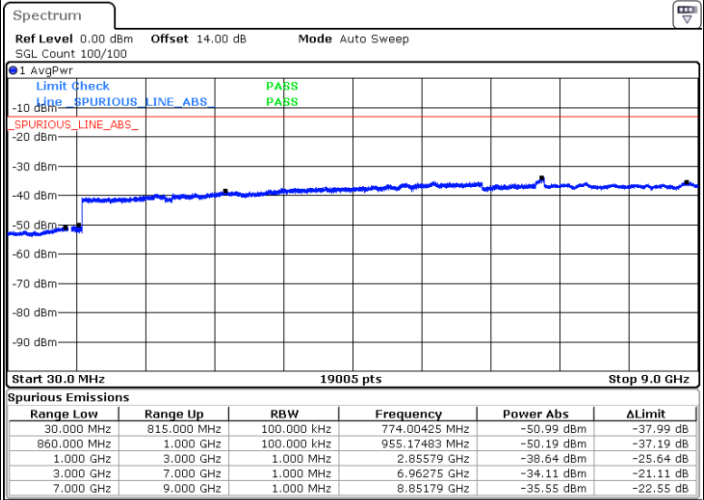

Highest Channel / QPSK

Highest Channel / 16QAM

Date: 31.AUG.2019 03:17:53

Date: 31.AUG.2019 03:18:50

LTE Band 5 / 1.4MHz

Lowest Channel / QPSK

Lowest Channel / 16QAM

Date: 31.AUG.2019 04:44:38

Date: 31.AUG.2019 04:45:35

Middle Channel / QPSK

Middle Channel / 16QAM

Date: 31.AUG.2019 04:47:13

Date: 31.AUG.2019 04:48:10

LTE Band 5 / 1.4MHz

Highest Channel / QPSK

Highest Channel / 16QAM

Date: 31.AUG.2019 04:56:26

Date: 31.AUG.2019 04:57:23

LTE Band 5 / 3MHz

Lowest Channel / QPSK

Lowest Channel / 16QAM

Date: 31.AUG.2019 05:05:40

Date: 31.AUG.2019 05:06:37

LTE Band 5 / 3MHz