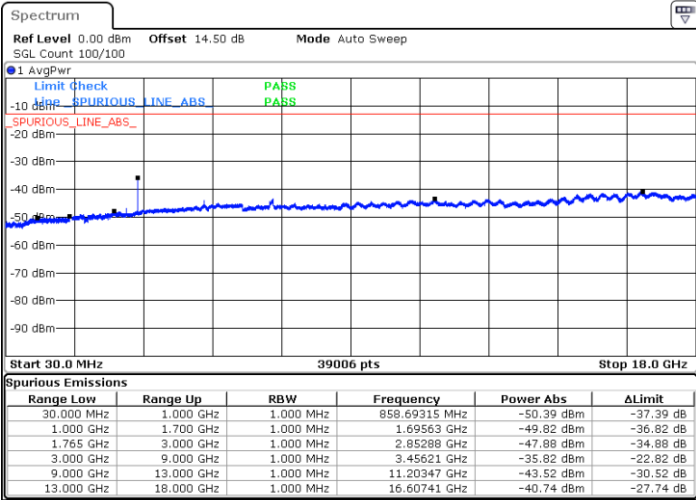

LTE Band 4 / 10MHz

Middle Channel / QPSK

Middle Channel / 16QAM

Date: 31.AUG.2019 02:32:17

Date: 31.AUG.2019 02:33:14