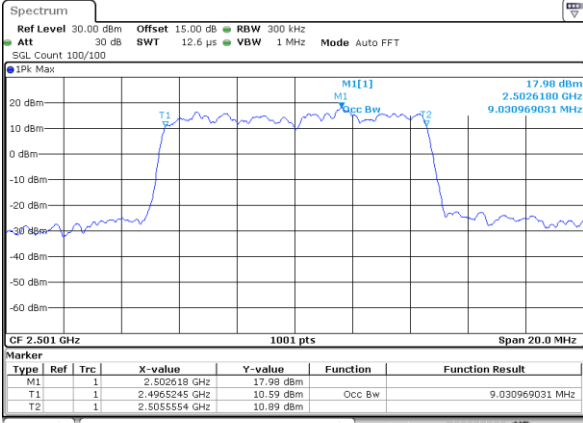

Highest Channel / 5MHz / 16QAM

Date: 30_AUG.2019 18:50:42

LTE Band 41

Lowest Channel / 10MHz / QPSK

Date: 30_AUG.2019 18:51:52

Lowest Channel / 10MHz / 16QAM

Date: 30_AUG.2019 18:52:43

Middle Channel / 10MHz / QPSK

Date: 30_AUG.2019 18:52:02

Middle Channel / 10MHz / 16QAM

Date: 30_AUG.2019 18:52:22

Highest Channel / 10MHz / QPSK

Date: 30_AUG.2019 18:52:12

Highest Channel / 10MHz / 16QAM

Date: 30_AUG.2019 18:52:32

LTE Band 41