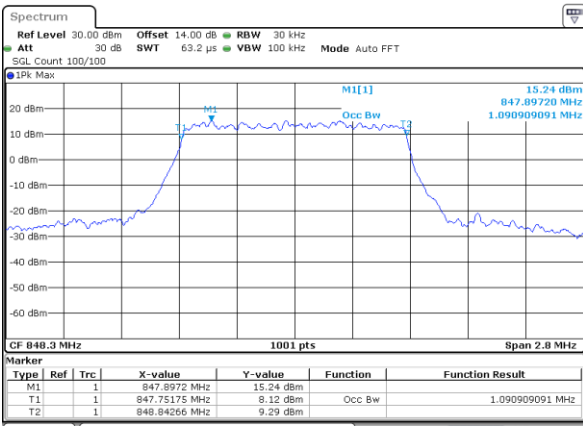

Highest Channel / 20MHz / QPSK

Date: 31.AUG.2019 11:32:34

Highest Channel / 20MHz / 16QAM

Date: 31.AUG.2019 11:32:44

LTE Band 26

Lowest Channel / 1.4MHz / QPSK

Date: 31 AUG 2019 17:41:32

Lowest Channel / 1.4MHz / 16QAM

Date: 31 AUG 2019 17:41:42

Middle Channel / 1.4MHz / QPSK

Date: 31 AUG 2019 18:12:07

Middle Channel / 1.4MHz / 16QAM

Date: 31 AUG 2019 18:12:17

Highest Channel / 1.4MHz / QPSK

Date: 31 AUG 2019 18:12:46

Highest Channel / 1.4MHz / 16QAM