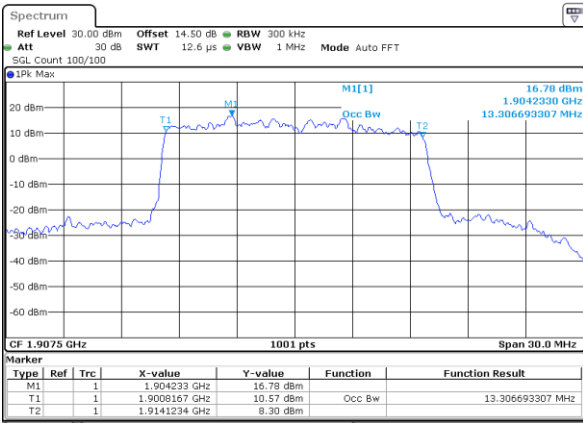

Highest Channel / 10MHz / 16QAM

Date: 31.AUG.2019 11:07:57

LTE Band 25

Lowest Channel / 15MHz / QPSK

Date: 31.AUG.2019 11:15:03

Lowest Channel / 15MHz / 16QAM

Date: 31.AUG.2019 11:15:14

Middle Channel / 15MHz / QPSK

Date: 31.AUG.2019 11:17:37

Middle Channel / 15MHz / 16QAM

Date: 31.AUG.2019 11:17:48

Highest Channel / 15MHz / QPSK

Date: 31.AUG.2019 11:20:13

Highest Channel / 15MHz / 16QAM

Date: 31.AUG.2019 11:20:23

LTE Band 25