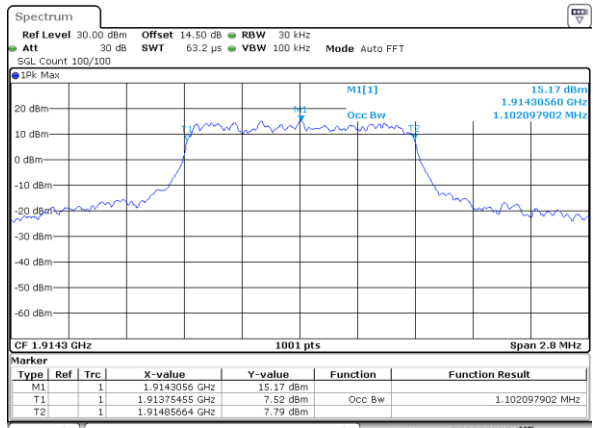

Middle Channel / 10MHz / QPSK

Date: 31.AUG.2019 09:36:32

Middle Channel / 10MHz / 16QAM

Date: 31.AUG.2019 09:36:42

LTE Band 25

Lowest Channel / 1.4MHz / QPSK

Lowest Channel / 1.4MHz / 16QAM

Middle Channel / 1.4MHz / QPSK

Middle Channel / 1.4MHz / 16QAM

Highest Channel / 1.4MHz / QPSK

Highest Channel / 1.4MHz / 16QAM

LTE Band 25

Lowest Channel / 3MHz / QPSK

Date: 31.AUG.2019 10:37:51

Lowest Channel / 3MHz / 16QAM

Date: 31.AUG.2019 10:38:02