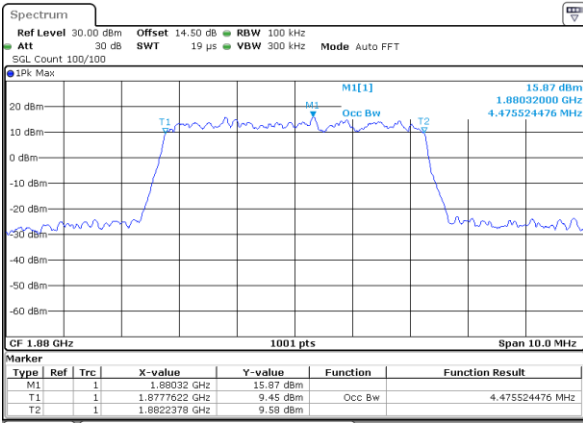

LTE Band 25

Lowest Channel / 5MHz / QPSK

Date: 31.AUG.2019 10:50:14

Lowest Channel / 5MHz / 16QAM

Date: 31.AUG.2019 10:50:24

Middle Channel / 5MHz / QPSK

Date: 31.AUG.2019 10:52:48

Middle Channel / 5MHz / 16QAM

Date: 31.AUG.2019 10:52:58

Highest Channel / 5MHz / QPSK

Date: 31.AUG.2019 10:55:22

Highest Channel / 5MHz / 16QAM

Date: 31.AUG.2019 10:55:32

LTE Band 25

Lowest Channel / 10MHz / QPSK

Date: 31.AUG.2019 11:02:34