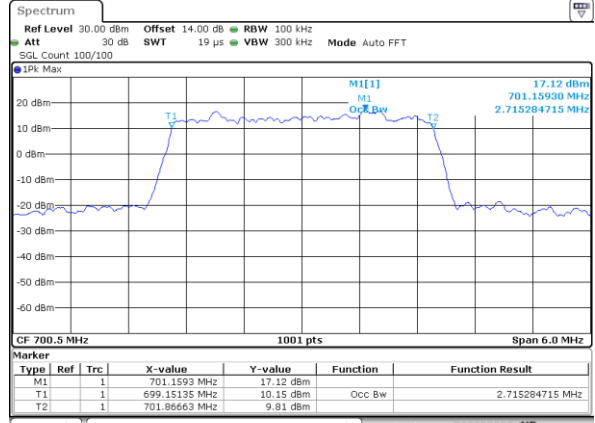

Date: 31.AUG.2019 07:27:39

Highest Channel / 1.4MHz / 16QAM

Date: 31.AUG.2019 07:27:49

LTE Band 12

Lowest Channel / 3MHz / QPSK

Date: 31.AUG.2019 07:34:50

Lowest Channel / 3MHz / 16QAM

Date: 31.AUG.2019 07:35:00