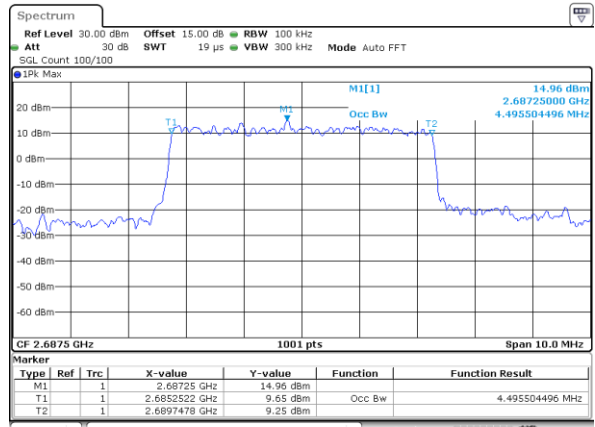

Highest Channel / 5MHz / 16QAM

Date: 30_AUG.2019 18:50:42