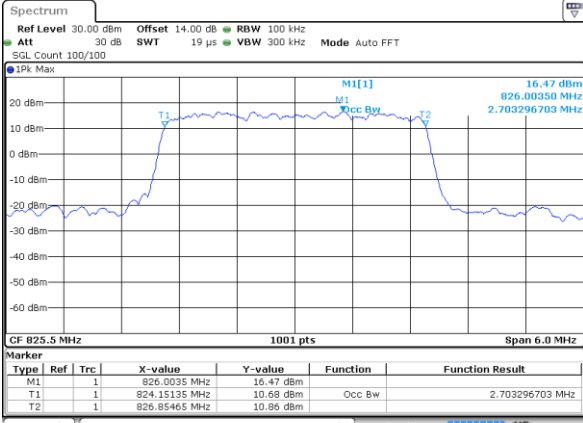

Highest Channel / 20MHz / QPSK

Date: 31.AUG.2019 11:32:34

Highest Channel / 20MHz / 16QAM

Date: 31.AUG.2019 11:32:44

LTE Band 26

Lowest Channel / 1.4MHz / QPSK

Date: 31 AUG 2019 17:41:32

Lowest Channel / 1.4MHz / 16QAM

Date: 31 AUG 2019 17:41:42

Middle Channel / 1.4MHz / QPSK

Date: 31 AUG 2019 18:12:07

Middle Channel / 1.4MHz / 16QAM

Date: 31 AUG 2019 18:12:17

Highest Channel / 1.4MHz / QPSK

Date: 31 AUG 2019 18:12:46

Highest Channel / 1.4MHz / 16QAM

Date: 31 AUG 2019 18:12:56

LTE Band 26

Lowest Channel / 3MHz / QPSK

Date: 31 AUG 2019 18:13:25

Lowest Channel / 3MHz / 16QAM

Date: 31 AUG 2019 18:13:35

Middle Channel / 3MHz / QPSK

Date: 31 AUG 2019 18:14:04