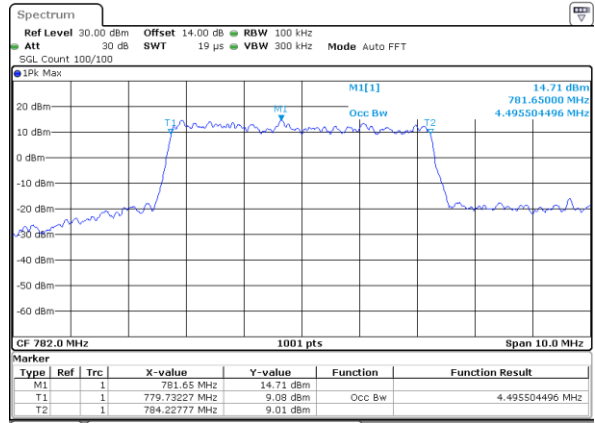

Highest Channel / 10MHz / 16QAM

Date: 31.AUG.2019 08:18:38

LTE Band 13

Lowest Channel / 5MHz / QPSK

Date: 31.AUG.2019 09:12:07

Lowest Channel / 5MHz / 16QAM

Date: 31.AUG.2019 09:12:18

Middle Channel / 5MHz / QPSK

Date: 31.AUG.2019 09:21:21

Middle Channel / 5MHz / 16QAM

Date: 31.AUG.2019 09:21:32

Highest Channel / 5MHz / QPSK

Date: 31.AUG.2019 09:23:54

Highest Channel / 5MHz / 16QAM

Date: 31.AUG.2019 09:24:04

LTE Band 13