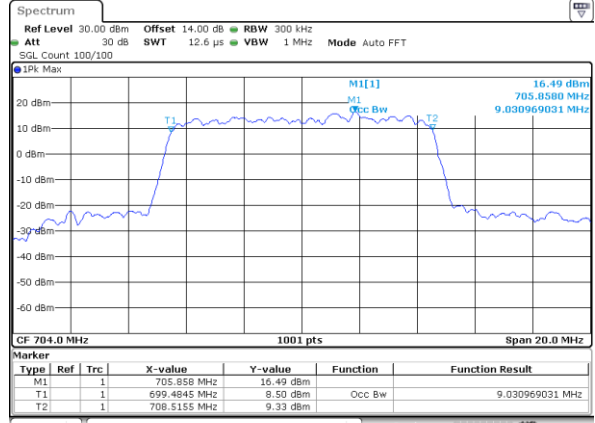

Lowest Channel / 10MHz / 16QAM

Date: 31.AUG.2019 08:08:53