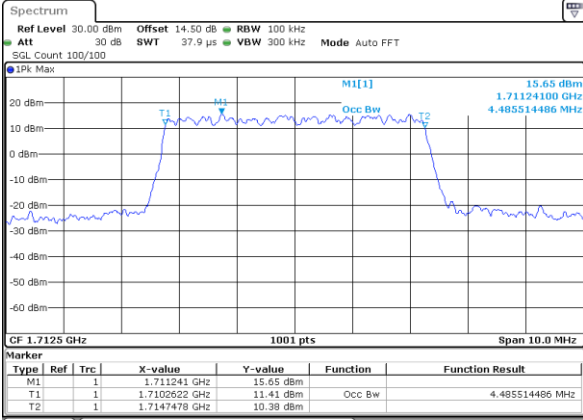

Middle Channel / 1.4MHz / 16QAM

Date: 30 AUG 2019 11:53:39

Highest Channel / 1.4MHz / QPSK

Date: 30 AUG 2019 13:39:42

Highest Channel / 1.4MHz / 16QAM

Date: 30 AUG 2019 13:46:50

LTE Band 66

Lowest Channel / 3MHz / QPSK

Date: 30 AUG 2019 15:05:46

Highest Channel / 3MHz / 16QAM

Date: 30 AUG 2019 14:56:43

LTE Band 66

Lowest Channel / 5MHz / QPSK

Date: 30 AUG 2019 17:23:50

Lowest Channel / 5MHz / 16QAM

Date: 30 AUG 2019 17:31:05