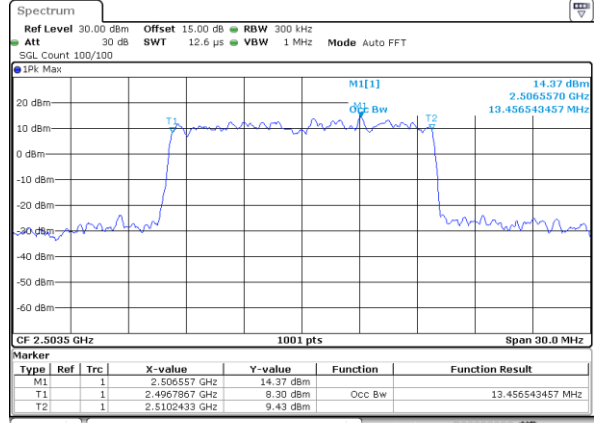

Lowest Channel / 15MHz / 16QAM

Date: 30_AUG.2019 18:54:23