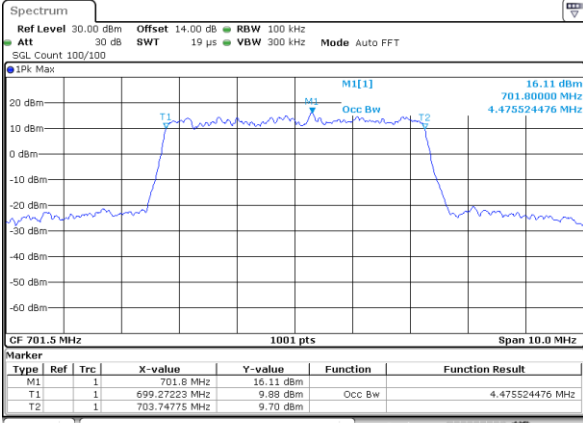

LTE Band 12

Lowest Channel / 5MHz / QPSK

Date: 31.AUG.2019 07:51:47

Lowest Channel / 5MHz / 16QAM

Date: 31.AUG.2019 07:51:57

Middle Channel / 5MHz / QPSK

Date: 31.AUG.2019 07:58:58

Middle Channel / 5MHz / 16QAM