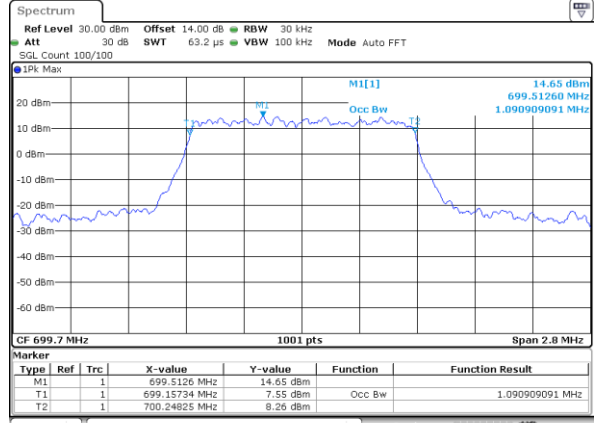

Lowest Channel / 1.4MHz / 16QAM

Date: 31.AUG.2019 07:18:02