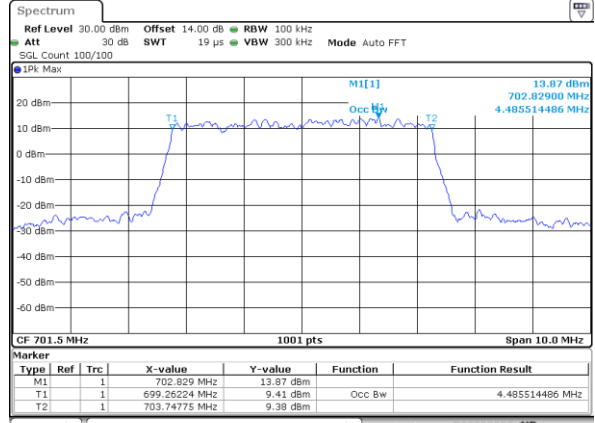

Lowest Channel / 5MHz / 16QAM

Date: 31.AUG.2019 07:51:57