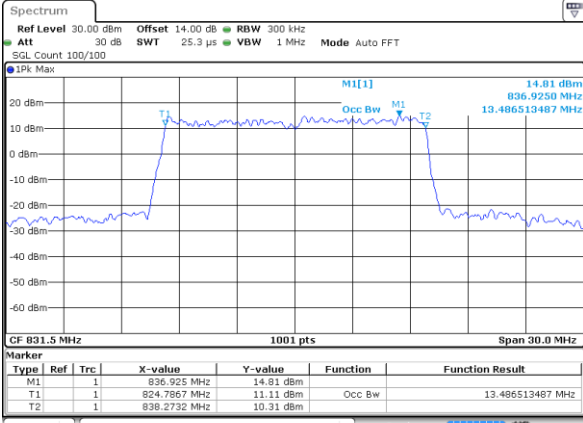

LTE Band 26

Lowest Channel / 15MHz / QPSK

Date: 31 AUG 2019 18:19:21