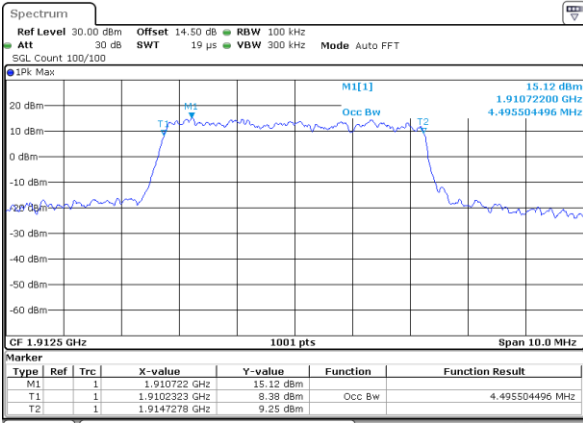

LTE Band 25

Lowest Channel / 5MHz / QPSK

Date: 31.AUG.2019 10:50:14

Lowest Channel / 5MHz / 16QAM

Date: 31.AUG.2019 10:50:24

Middle Channel / 5MHz / QPSK

Date: 31.AUG.2019 10:52:48

Middle Channel / 5MHz / 16QAM

Date: 31.AUG.2019 10:52:58

Highest Channel / 5MHz / QPSK

Date: 31.AUG.2019 10:55:22

Highest Channel / 5MHz / 16QAM

Date: 31.AUG.2019 10:55:32

LTE Band 25

Lowest Channel / 10MHz / QPSK

Date: 31.AUG.2019 11:02:34