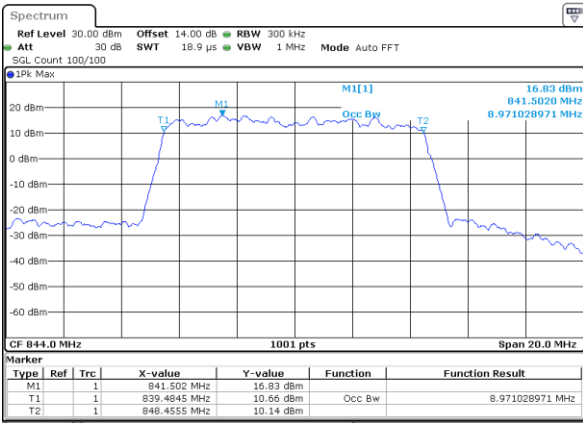

Date: 31 AUG 2019 18:16:43

Highest Channel / 5MHz / 16QAM

Date: 31 AUG 2019 18:16:54

LTE Band 26

Lowest Channel / 10MHz / QPSK

Date: 31 AUG 2019 18:17:23

Lowest Channel / 10MHz / 16QAM

Date: 31 AUG 2019 18:17:33

Middle Channel / 10MHz / QPSK

Date: 31 AUG 2019 18:18:02

Middle Channel / 10MHz / 16QAM

Date: 31 AUG 2019 18:18:12

Highest Channel / 10MHz / QPSK

Date: 31 AUG 2019 18:18:42

Highest Channel / 10MHz / 16QAM

Date: 31 AUG 2019 18:18:51

LTE Band 26

Lowest Channel / 15MHz / QPSK

Date: 31 AUG 2019 18:19:21

Lowest Channel / 15MHz / 16QAM

Date: 31 AUG 2019 18:19:30

Middle Channel / 15MHz / QPSK

Date: 31 AUG 2019 18:20:00

Middle Channel / 15MHz / 16QAM