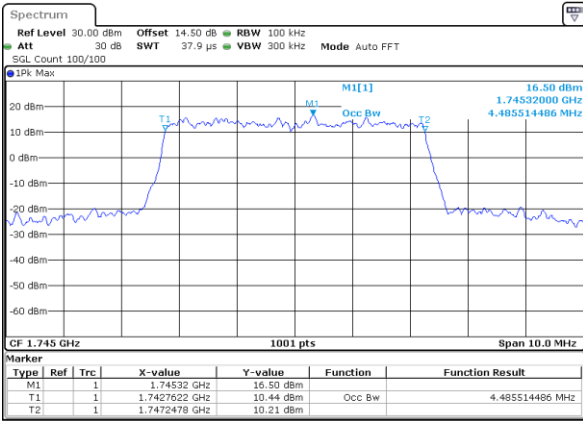

Middle Channel / 1.4MHz / 16QAM

Date: 30 AUG 2019 11:53:39

Highest Channel / 1.4MHz / QPSK

Date: 30 AUG 2019 13:39:42

Highest Channel / 1.4MHz / 16QAM

Date: 30 AUG 2019 13:46:50

LTE Band 66

Lowest Channel / 3MHz / QPSK

Date: 30 AUG 2019 17:21:37

Lowest Channel / 3MHz / 16QAM

Date: 30 AUG 2019 13:50:55

Middle Channel / 3MHz / QPSK

Date: 30 AUG 2019 14:50:19

Middle Channel / 3MHz / 16QAM

Date: 30 AUG 2019 14:55:13

Highest Channel / 3MHz / QPSK

Date: 30 AUG 2019 15:05:46

Highest Channel / 3MHz / 16QAM

Date: 30 AUG 2019 14:56:43

LTE Band 66

Lowest Channel / 5MHz / QPSK

Date: 30 AUG 2019 17:23:50

Lowest Channel / 5MHz / 16QAM

Date: 30 AUG 2019 17:31:05

Middle Channel / 5MHz / QPSK

Date: 30 AUG 2019 17:36:58

Middle Channel / 5MHz / 16QAM

Date: 30 AUG 2019 17:34:35

Highest Channel / 5MHz / QPSK

Date: 30 AUG 2019 17:38:05

Highest Channel / 5MHz / 16QAM

Date: 30 AUG 2019 17:41:48