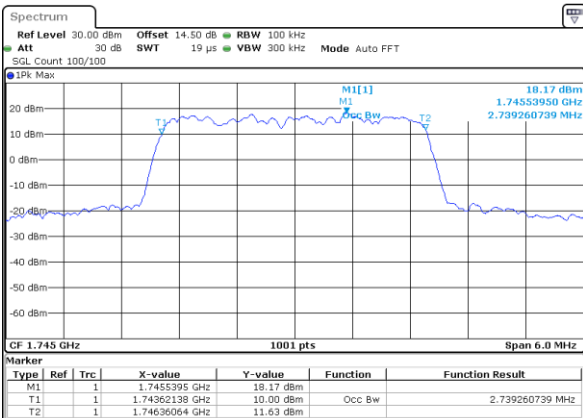

Middle Channel / 3MHz / QPSK

Date: 30 AUG 2019 14:50:19