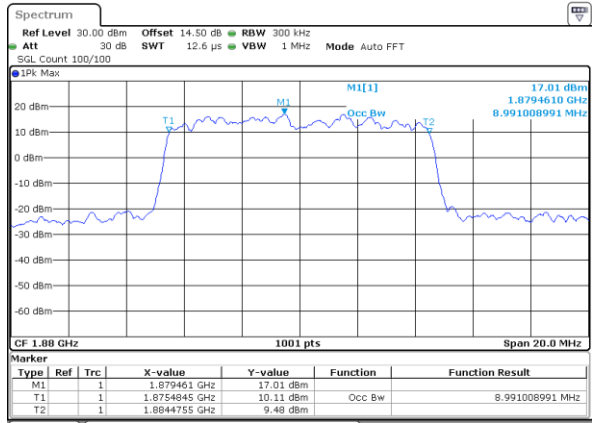

Date: 31.AUG.2019 10:52:58

Highest Channel / 5MHz / QPSK

Date: 31.AUG.2019 10:55:22

Highest Channel / 5MHz / 16QAM

Date: 31.AUG.2019 10:55:32

LTE Band 25

Lowest Channel / 10MHz / QPSK

Date: 31.AUG.2019 11:02:34

Lowest Channel / 10MHz / 16QAM

Date: 31.AUG.2019 11:02:44

Middle Channel / 10MHz / QPSK

Date: 31.AUG.2019 11:05:09

Middle Channel / 10MHz / 16QAM

Date: 31.AUG.2019 11:05:21

Highest Channel / 10MHz / QPSK

Date: 31.AUG.2019 11:07:47

Highest Channel / 10MHz / 16QAM

Date: 31.AUG.2019 11:07:57

LTE Band 25

Lowest Channel / 15MHz / QPSK

Date: 31.AUG.2019 11:15:03

Lowest Channel / 15MHz / 16QAM

Date: 31.AUG.2019 11:15:14

Middle Channel / 15MHz / QPSK