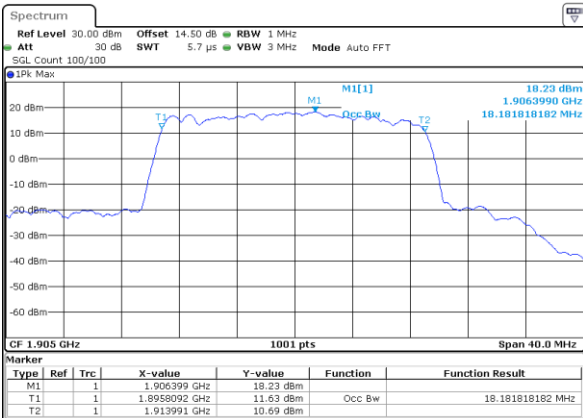

Lowest Channel / 20MHz / QPSK

Date: 31.AUG.2019 11:27:26

Lowest Channel / 20MHz / 16QAM

Date: 31.AUG.2019 11:27:36

Middle Channel / 20MHz / QPSK

Date: 31.AUG.2019 11:30:00

Middle Channel / 20MHz / 16QAM

Date: 31.AUG.2019 11:30:10

Highest Channel / 20MHz / QPSK

Date: 31.AUG.2019 11:32:34

Highest Channel / 20MHz / 16QAM

Date: 31.AUG.2019 11:32:44

LTE Band 26

Lowest Channel / 1.4MHz / QPSK

Date: 31 AUG 2019 17:41:32

Lowest Channel / 1.4MHz / 16QAM