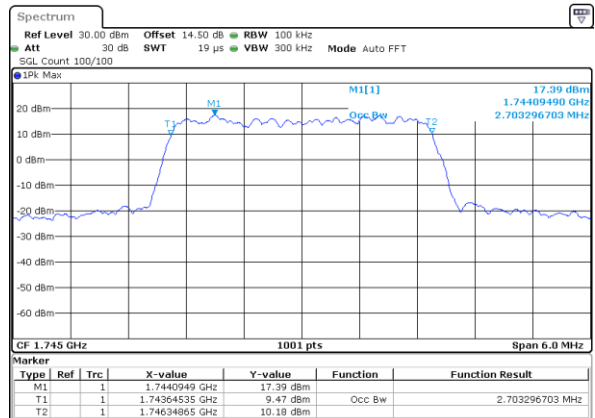

Middle Channel / 1.4MHz / 16QAM

Date: 30 AUG 2019 11:53:39

Highest Channel / 1.4MHz / QPSK

Date: 30 AUG 2019 13:39:42

Highest Channel / 1.4MHz / 16QAM

Date: 30 AUG 2019 13:46:50

LTE Band 66

Lowest Channel / 3MHz / QPSK

Date: 30 AUG 2019 17:21:37

Lowest Channel / 3MHz / 16QAM

Date: 30 AUG 2019 13:50:55

Middle Channel / 3MHz / QPSK

Date: 30 AUG 2019 14:50:19

Middle Channel / 3MHz / 16QAM

Date: 30 AUG 2019 14:55:13

Highest Channel / 3MHz / QPSK

Date: 30 AUG 2019 15:05:46

Highest Channel / 3MHz / 16QAM

Date: 30 AUG 2019 14:56:43

LTE Band 66

Lowest Channel / 5MHz / QPSK

Date: 30 AUG 2019 17:23:50

Lowest Channel / 5MHz / 16QAM

Date: 30 AUG 2019 17:31:05