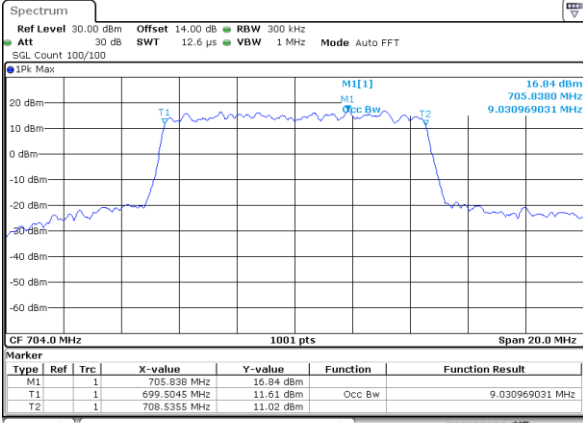

Date: 31.AUG.2019 07:59:08

Highest Channel / 5MHz / QPSK

Date: 31.AUG.2019 08:01:33

Highest Channel / 5MHz / 16QAM

Date: 31.AUG.2019 08:01:42

LTE Band 12

Lowest Channel / 10MHz / QPSK

Date: 31.AUG.2019 08:08:43