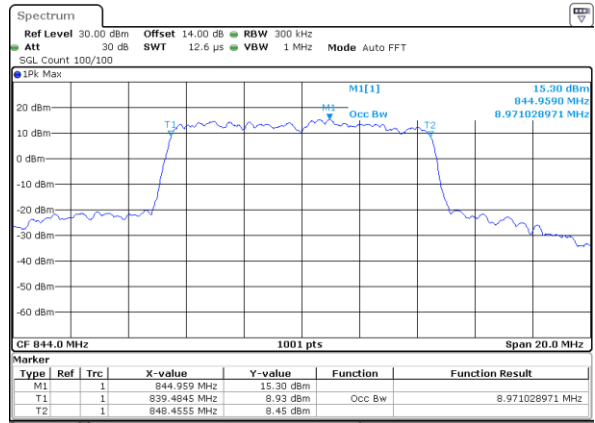

LTE Band 5

Lowest Channel / 10MHz / QPSK

Date: 31.AUG.2019 05:41:02

Lowest Channel / 10MHz / 16QAM

Date: 31.AUG.2019 05:41:12

Middle Channel / 10MHz / QPSK

Date: 31.AUG.2019 05:50:15

Middle Channel / 10MHz / 16QAM

Date: 31.AUG.2019 05:50:25

Highest Channel / 10MHz / QPSK

Date: 31.AUG.2019 05:52:48

Highest Channel / 10MHz / 16QAM

Date: 31.AUG.2019 05:52:58

LTE Band 12

Lowest Channel / 1.4MHz / QPSK

Date: 31.AUG.2019 07:17:52