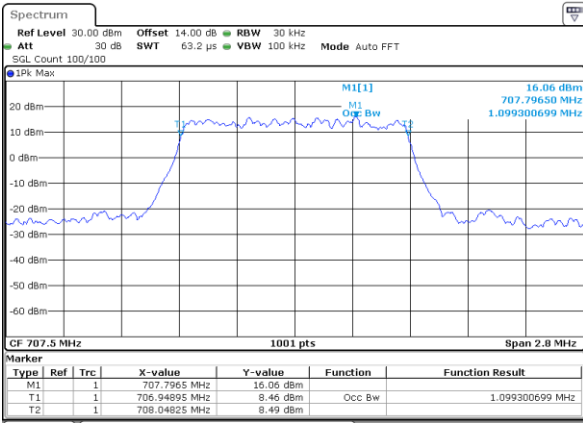

Middle Channel / 1.4MHz / QPSK

Date: 31.AUG.2019 07:25:04