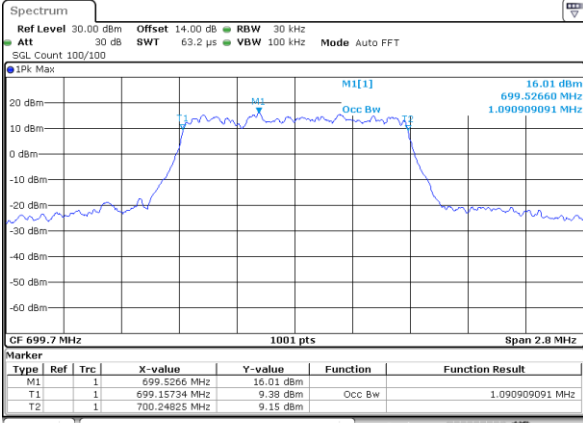

Date: 31.AUG.2019 05:50:25

Highest Channel / 10MHz / QPSK

Date: 31.AUG.2019 05:52:48

Highest Channel / 10MHz / 16QAM

Date: 31.AUG.2019 05:52:58

LTE Band 12

Lowest Channel / 1.4MHz / QPSK

Date: 31.AUG.2019 07:17:52