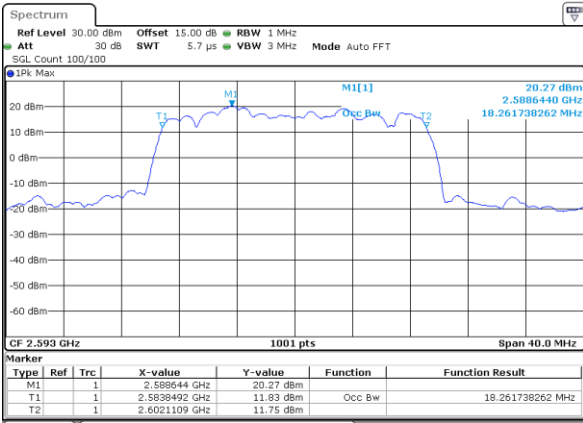

Middle Channel / 20MHz / QPSK

Date: 30_AUG.2019 18:56:04