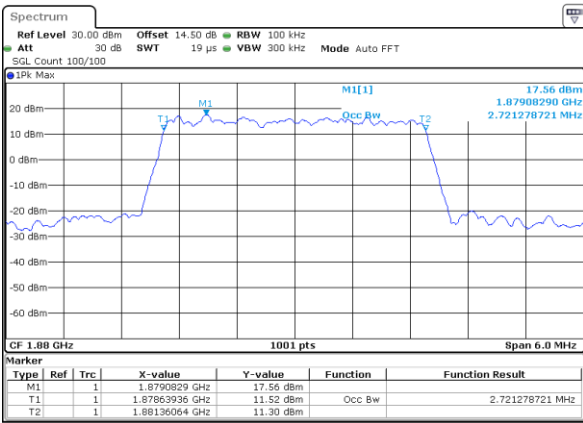

Middle Channel / 3MHz / QPSK

Date: 31.AUG.2019 10:40:26