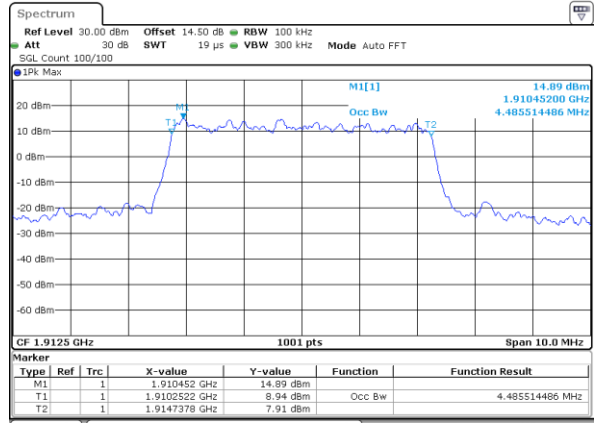

LTE Band 25

Lowest Channel / 5MHz / QPSK

Date: 31.AUG.2019 10:50:14

Lowest Channel / 5MHz / 16QAM

Date: 31.AUG.2019 10:50:24

Middle Channel / 5MHz / QPSK

Date: 31.AUG.2019 10:52:48

Middle Channel / 5MHz / 16QAM

Date: 31.AUG.2019 10:52:58

Highest Channel / 5MHz / QPSK

Date: 31.AUG.2019 10:55:22

Highest Channel / 5MHz / 16QAM

Date: 31.AUG.2019 10:55:32

LTE Band 25

Lowest Channel / 10MHz / QPSK

Date: 31.AUG.2019 11:02:34