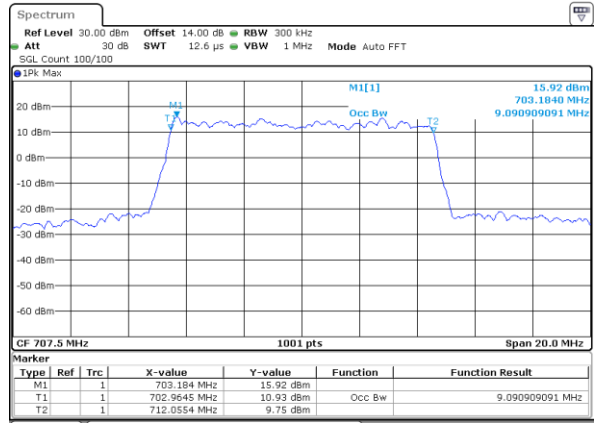

Date: 31.AUG.2019 07:59:08

Highest Channel / 5MHz / QPSK

Date: 31.AUG.2019 08:01:33

Highest Channel / 5MHz / 16QAM

Date: 31.AUG.2019 08:01:42

LTE Band 12

Lowest Channel / 10MHz / QPSK

Date: 31.AUG.2019 08:08:43

Lowest Channel / 10MHz / 16QAM

Date: 31.AUG.2019 08:08:53

Middle Channel / 10MHz / QPSK

Date: 31.AUG.2019 08:15:54

Middle Channel / 10MHz / 16QAM

Date: 31.AUG.2019 08:16:04

Highest Channel / 10MHz / QPSK

Date: 31.AUG.2019 08:18:28

Highest Channel / 10MHz / 16QAM

Date: 31.AUG.2019 08:18:38

LTE Band 13

Lowest Channel / 5MHz / QPSK

Date: 31.AUG.2019 09:12:07

Lowest Channel / 5MHz / 16QAM

Date: 31.AUG.2019 09:12:18

Middle Channel / 5MHz / QPSK