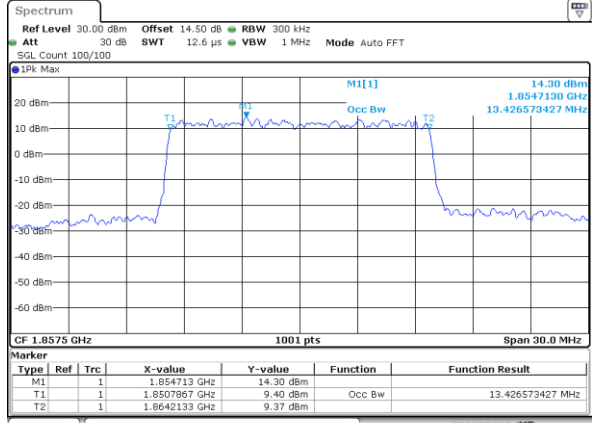

Highest Channel / 10MHz / 16QAM

Date: 31.AUG.2019 11:07:57

LTE Band 25

Lowest Channel / 15MHz / QPSK

Date: 31.AUG.2019 11:15:03

Lowest Channel / 15MHz / 16QAM

Date: 31.AUG.2019 11:15:14

Middle Channel / 15MHz / QPSK