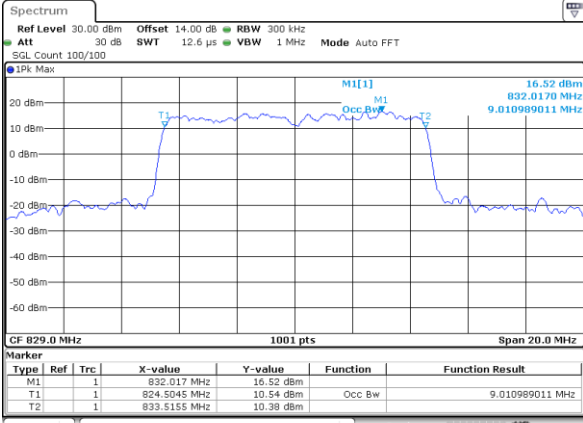

LTE Band 5

Lowest Channel / 10MHz / QPSK

Date: 31.AUG.2019 05:41:02

Lowest Channel / 10MHz / 16QAM

Date: 31.AUG.2019 05:41:12

Middle Channel / 10MHz / QPSK

Date: 31.AUG.2019 05:50:15

Middle Channel / 10MHz / 16QAM