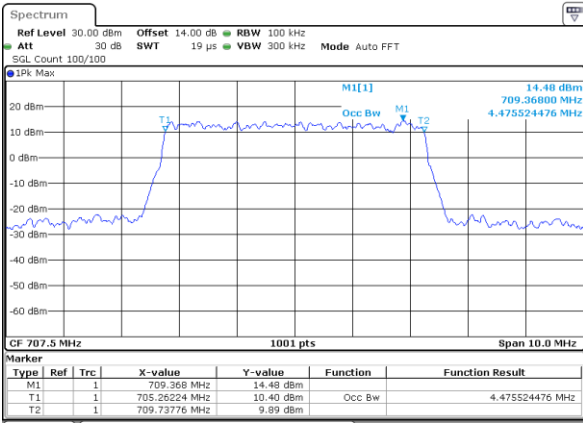

LTE Band 12

Lowest Channel / 5MHz / QPSK

Date: 31.AUG.2019 07:51:47

Lowest Channel / 5MHz / 16QAM

Date: 31.AUG.2019 07:51:57

Middle Channel / 5MHz / QPSK

Date: 31.AUG.2019 07:58:58

Middle Channel / 5MHz / 16QAM

Date: 31.AUG.2019 07:59:08

Highest Channel / 5MHz / QPSK

Date: 31.AUG.2019 08:01:33

Highest Channel / 5MHz / 16QAM

Date: 31.AUG.2019 08:01:42

LTE Band 12

Lowest Channel / 10MHz / QPSK

Date: 31.AUG.2019 08:08:43