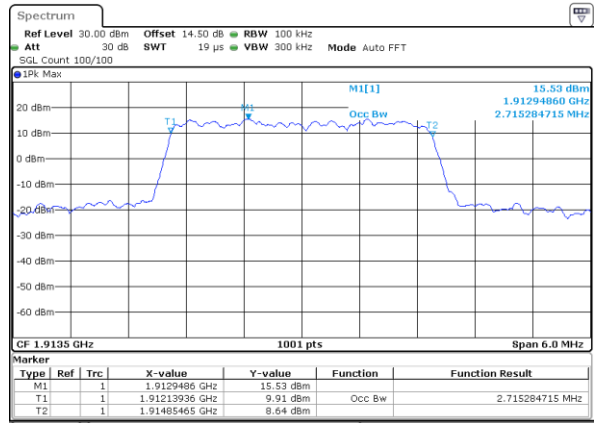

Middle Channel / 1.4MHz / 16QAM

Highest Channel / 1.4MHz / QPSK

Highest Channel / 1.4MHz / 16QAM

LTE Band 25

Lowest Channel / 3MHz / QPSK

Date: 31.AUG.2019 10:37:51

Lowest Channel / 3MHz / 16QAM

Date: 31.AUG.2019 10:38:02

Middle Channel / 3MHz / QPSK

Date: 31.AUG.2019 10:40:26

Middle Channel / 3MHz / 16QAM

Date: 31.AUG.2019 10:40:36

Highest Channel / 3MHz / QPSK

Date: 31.AUG.2019 10:43:00

Highest Channel / 3MHz / 16QAM

Date: 31.AUG.2019 10:43:11

LTE Band 25

Lowest Channel / 5MHz / QPSK

Date: 31.AUG.2019 10:50:14

Lowest Channel / 5MHz / 16QAM

Date: 31.AUG.2019 10:50:24

Middle Channel / 5MHz / QPSK

Date: 31.AUG.2019 10:52:48

Middle Channel / 5MHz / 16QAM