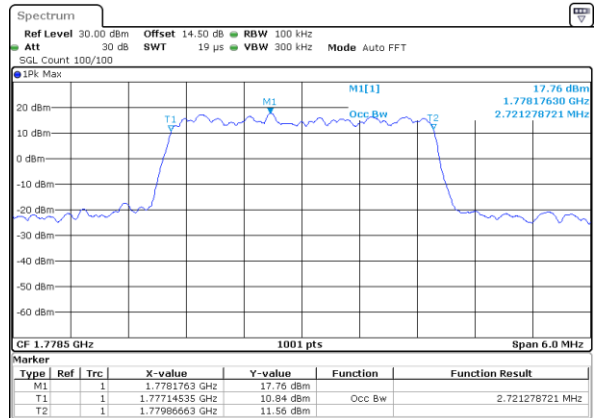

Middle Channel / 1.4MHz / 16QAM

Date: 30 AUG 2019 11:53:39

Highest Channel / 1.4MHz / QPSK

Date: 30 AUG 2019 13:39:42

Highest Channel / 1.4MHz / 16QAM

Date: 30 AUG 2019 13:46:50

LTE Band 66

Lowest Channel / 3MHz / QPSK

Date: 30 AUG 2019 17:21:37

Lowest Channel / 3MHz / 16QAM

Date: 30 AUG 2019 13:50:55

Middle Channel / 3MHz / QPSK

Date: 30 AUG 2019 14:50:19

Middle Channel / 3MHz / 16QAM

Date: 30 AUG 2019 14:55:13

Highest Channel / 3MHz / QPSK

Date: 30 AUG 2019 15:05:46

Highest Channel / 3MHz / 16QAM

Date: 30 AUG 2019 14:56:43

LTE Band 66

Lowest Channel / 5MHz / QPSK

Date: 30 AUG 2019 17:23:50

Lowest Channel / 5MHz / 16QAM

Date: 30 AUG 2019 17:31:05