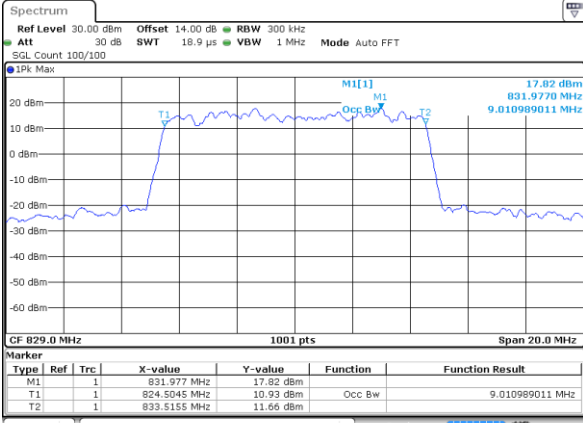

Date: 31 AUG 2019 18:16:43

Highest Channel / 5MHz / 16QAM

Date: 31 AUG 2019 18:16:54

LTE Band 26

Lowest Channel / 10MHz / QPSK

Date: 31 AUG 2019 18:17:23

Lowest Channel / 10MHz / 16QAM

Date: 31 AUG 2019 18:17:33