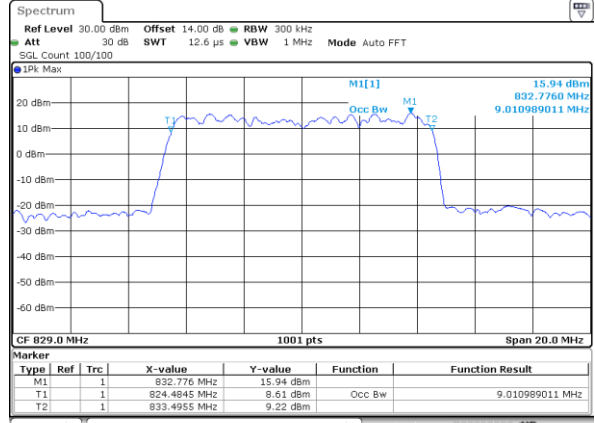

LTE Band 5

Lowest Channel / 10MHz / QPSK

Date: 31.AUG.2019 05:41:02

Lowest Channel / 10MHz / 16QAM

Date: 31.AUG.2019 05:41:12

Middle Channel / 10MHz / QPSK

Date: 31.AUG.2019 05:50:15

Middle Channel / 10MHz / 16QAM