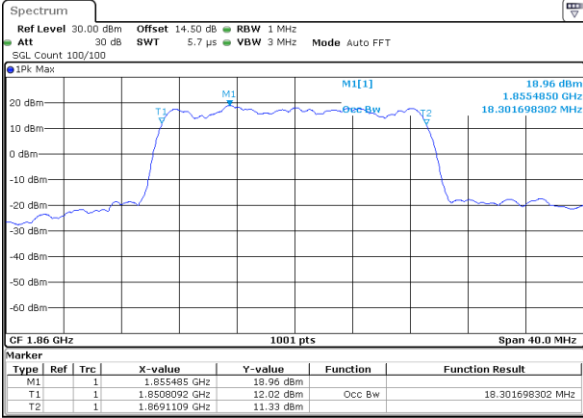

LTE Band 25

Lowest Channel / 20MHz / QPSK

Date: 31.AUG.2019 11:27:26