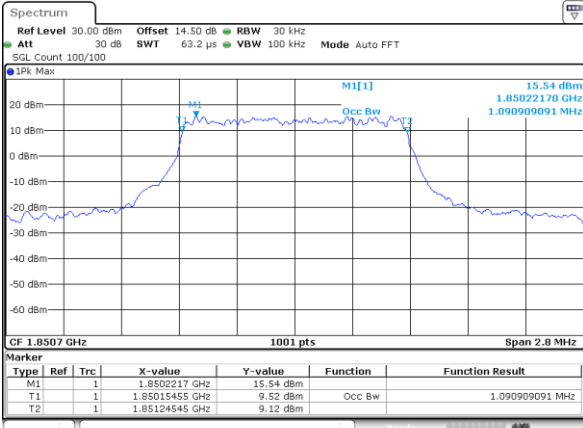

Middle Channel / 10MHz / QPSK

Date: 31.AUG.2019 09:36:32

Middle Channel / 10MHz / 16QAM

Date: 31.AUG.2019 09:36:42

LTE Band 25

Lowest Channel / 1.4MHz / QPSK

Lowest Channel / 1.4MHz / 16QAM

Middle Channel / 1.4MHz / QPSK

Middle Channel / 1.4MHz / 16QAM

Highest Channel / 1.4MHz / QPSK

Highest Channel / 1.4MHz / 16QAM

LTE Band 25

Lowest Channel / 3MHz / QPSK

Date: 31.AUG.2019 10:37:51

Lowest Channel / 3MHz / 16QAM

Date: 31.AUG.2019 10:38:02