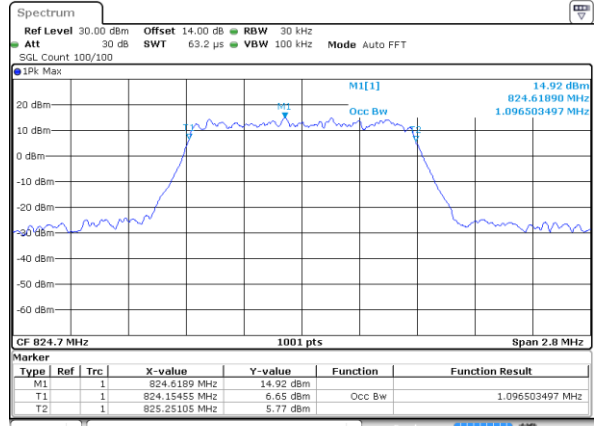

Highest Channel / 20MHz / QPSK

Date: 31.AUG.2019 11:32:34

Highest Channel / 20MHz / 16QAM

Date: 31.AUG.2019 11:32:44

LTE Band 26

Lowest Channel / 1.4MHz / QPSK

Date: 31 AUG 2019 17:41:32

Lowest Channel / 1.4MHz / 16QAM