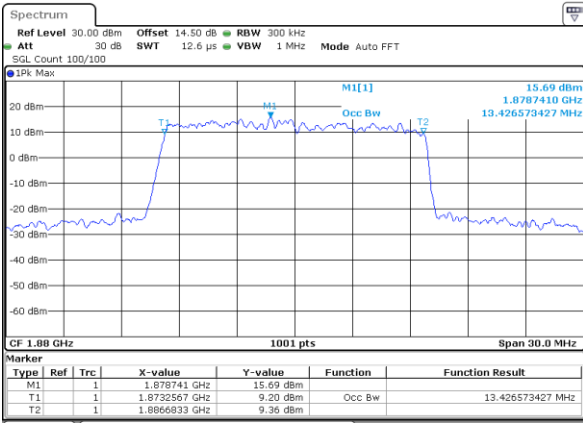

Highest Channel / 10MHz / 16QAM

Date: 31.AUG.2019 11:07:57

LTE Band 25

Lowest Channel / 15MHz / QPSK

Date: 31.AUG.2019 11:15:03

Lowest Channel / 15MHz / 16QAM

Date: 31.AUG.2019 11:15:14

Middle Channel / 15MHz / QPSK

Date: 31.AUG.2019 11:17:37

Middle Channel / 15MHz / 16QAM

Date: 31.AUG.2019 11:17:48

Highest Channel / 15MHz / QPSK

Date: 31.AUG.2019 11:20:13

Highest Channel / 15MHz / 16QAM

Date: 31.AUG.2019 11:20:23

LTE Band 25