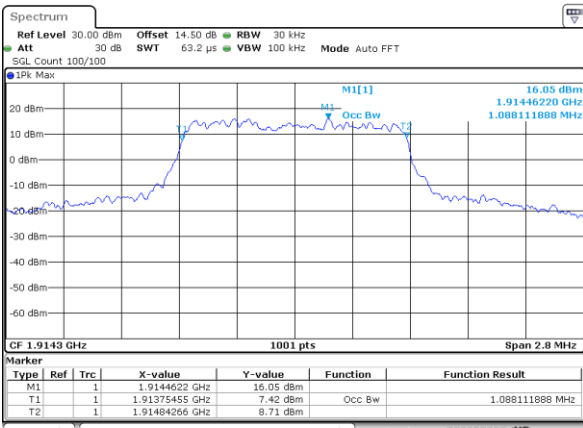

Middle Channel / 10MHz / QPSK

Date: 31.AUG.2019 09:36:32

Middle Channel / 10MHz / 16QAM

Date: 31.AUG.2019 09:36:42

LTE Band 25

Lowest Channel / 1.4MHz / QPSK

Lowest Channel / 1.4MHz / 16QAM

Middle Channel / 1.4MHz / QPSK

Middle Channel / 1.4MHz / 16QAM

Highest Channel / 1.4MHz / QPSK

Highest Channel / 1.4MHz / 16QAM

LTE Band 25

Lowest Channel / 3MHz / QPSK

Date: 31.AUG.2019 10:37:51

Lowest Channel / 3MHz / 16QAM

Date: 31.AUG.2019 10:38:02