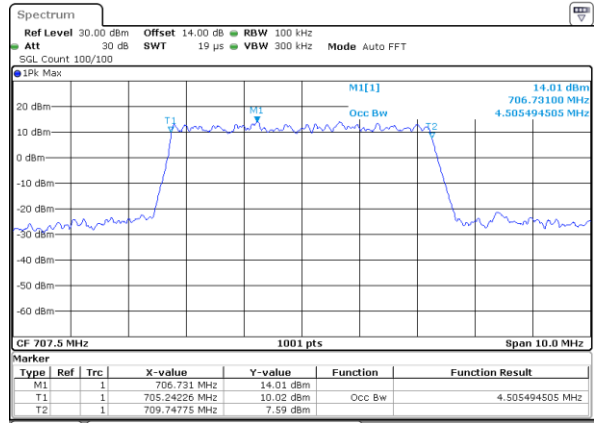

LTE Band 12

Lowest Channel / 5MHz / QPSK

Date: 31.AUG.2019 07:51:47

Lowest Channel / 5MHz / 16QAM

Date: 31.AUG.2019 07:51:57

Middle Channel / 5MHz / QPSK

Date: 31.AUG.2019 07:58:58

Middle Channel / 5MHz / 16QAM

Date: 31.AUG.2019 07:59:08

Highest Channel / 5MHz / QPSK

Date: 31.AUG.2019 08:01:33

Highest Channel / 5MHz / 16QAM

Date: 31.AUG.2019 08:01:42

LTE Band 12

Lowest Channel / 10MHz / QPSK

Date: 31.AUG.2019 08:08:43