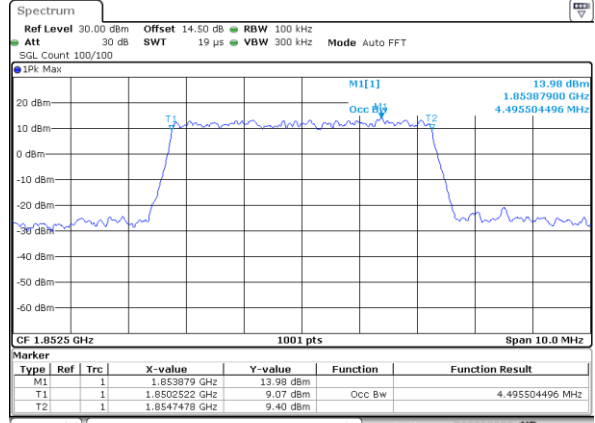

Lowest Channel / 5MHz / 16QAM

Date: 31.AUG.2019 10:50:24