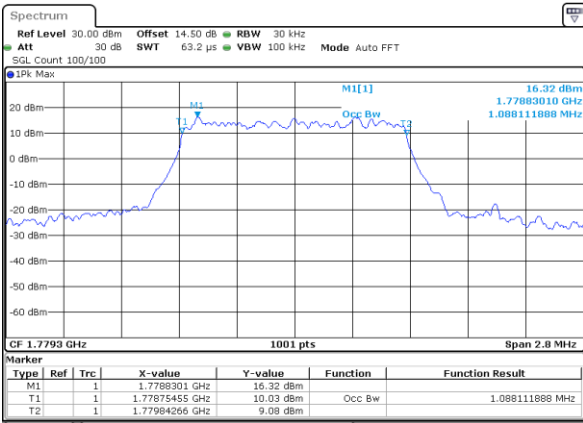

Date: 30_AUG.2019 18:56:44

LTE Band 66

Lowest Channel / 1.4MHz / QPSK

Date: 30 AUG 2019 11:27:44

Lowest Channel / 1.4MHz / 16QAM

Date: 30 AUG 2019 11:37:49

Middle Channel / 1.4MHz / QPSK

Date: 30 AUG 2019 11:57:48

Middle Channel / 1.4MHz / 16QAM

Date: 30 AUG 2019 11:53:39

Highest Channel / 1.4MHz / QPSK

Date: 30 AUG 2019 13:39:42

Highest Channel / 1.4MHz / 16QAM

Date: 30 AUG 2019 13:46:50

LTE Band 66

Lowest Channel / 3MHz / QPSK