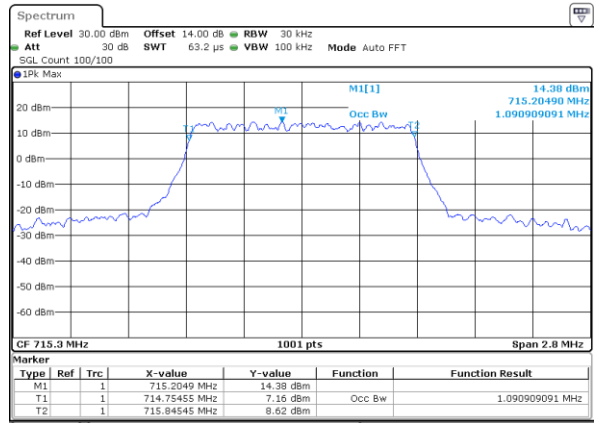

Lowest Channel / 1.4MHz / 16QAM

Date: 31.AUG.2019 07:18:02

Middle Channel / 1.4MHz / QPSK

Date: 31.AUG.2019 07:25:04

Middle Channel / 1.4MHz / 16QAM

Date: 31.AUG.2019 07:25:14

Highest Channel / 1.4MHz / QPSK

Date: 31.AUG.2019 07:27:39

Highest Channel / 1.4MHz / 16QAM

Date: 31.AUG.2019 07:27:49

LTE Band 12

Lowest Channel / 3MHz / QPSK

Date: 31.AUG.2019 07:34:50

Lowest Channel / 3MHz / 16QAM

Date: 31.AUG.2019 07:35:00