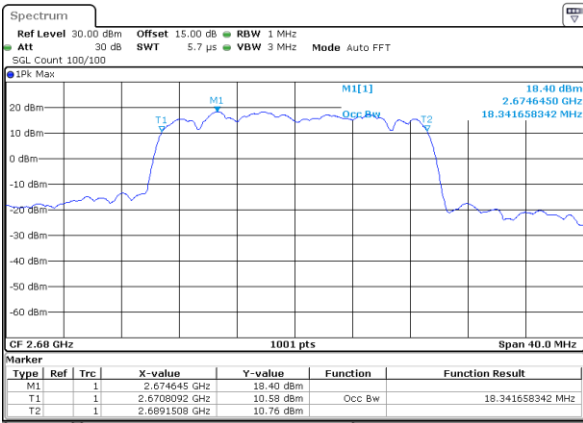

Highest Channel / 15MHz / QPSK

Date: 30_AUG.2019 18:54:13

Highest Channel / 15MHz / 16QAM

Date: 30_AUG.2019 18:54:43

LTE Band 41

Lowest Channel / 20MHz / QPSK

Date: 30_AUG.2019 18:55:54

Lowest Channel / 20MHz / 16QAM

Date: 30_AUG.2019 18:56:24

Middle Channel / 20MHz / QPSK

Date: 30_AUG.2019 18:56:04

Middle Channel / 20MHz / 16QAM

Date: 30_AUG.2019 18:56:34

Highest Channel / 20MHz / QPSK

Date: 30_AUG.2019 18:56:14

Highest Channel / 20MHz / 16QAM

Date: 30_AUG.2019 18:56:44

LTE Band 66

Lowest Channel / 1.4MHz / QPSK

Date: 30 AUG 2019 11:27:44

Lowest Channel / 1.4MHz / 16QAM

Date: 30 AUG 2019 11:37:49

Middle Channel / 1.4MHz / QPSK

Date: 30 AUG 2019 11:57:48