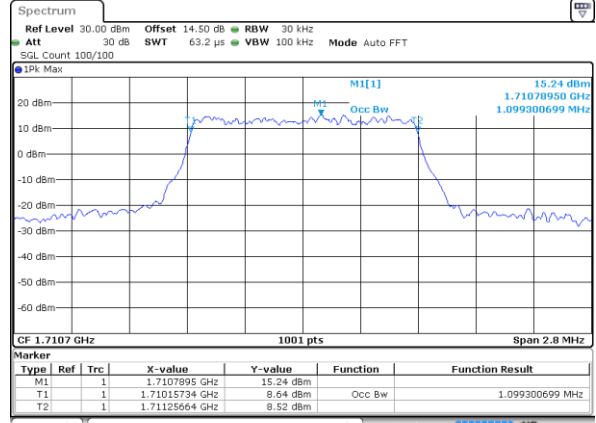

Date: 30_AUG.2019 18:56:44

LTE Band 66

Lowest Channel / 1.4MHz / QPSK

Date: 30 AUG 2019 11:27:44

Lowest Channel / 1.4MHz / 16QAM

Date: 30 AUG 2019 11:37:49

Middle Channel / 1.4MHz / QPSK

Date: 30 AUG 2019 11:57:48

Middle Channel / 1.4MHz / 16QAM

Date: 30 AUG 2019 11:53:39

Highest Channel / 1.4MHz / QPSK

Date: 30 AUG 2019 13:39:42

Highest Channel / 1.4MHz / 16QAM

Date: 30 AUG 2019 13:46:50

LTE Band 66

Lowest Channel / 3MHz / QPSK