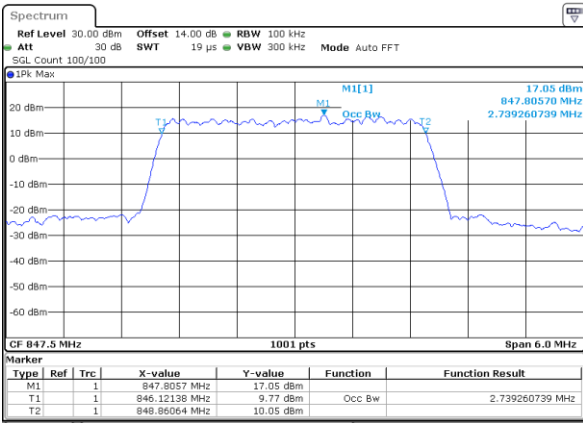

Date: 31 AUG 2019 18:12:56

LTE Band 26

Lowest Channel / 3MHz / QPSK

Date: 31 AUG 2019 18:13:25

Lowest Channel / 3MHz / 16QAM

Date: 31 AUG 2019 18:13:35

Middle Channel / 3MHz / QPSK

Date: 31 AUG 2019 18:14:04

Middle Channel / 3MHz / 16QAM

Date: 31 AUG 2019 18:14:14

Highest Channel / 3MHz / QPSK

Date: 31 AUG 2019 18:14:44

Highest Channel / 3MHz / 16QAM

Date: 31 AUG 2019 18:14:53

LTE Band 26

Lowest Channel / 5MHz / QPSK