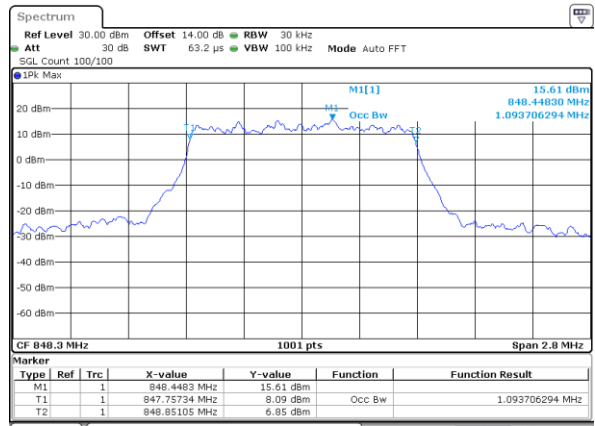

Highest Channel / 20MHz / QPSK

Date: 31.AUG.2019 11:32:34

Highest Channel / 20MHz / 16QAM

Date: 31.AUG.2019 11:32:44

LTE Band 26

Lowest Channel / 1.4MHz / QPSK

Date: 31 AUG 2019 17:41:32

Lowest Channel / 1.4MHz / 16QAM

Date: 31 AUG 2019 17:41:42

Middle Channel / 1.4MHz / QPSK

Date: 31 AUG 2019 18:12:07

Middle Channel / 1.4MHz / 16QAM

Date: 31 AUG 2019 18:12:17

Highest Channel / 1.4MHz / QPSK

Date: 31 AUG 2019 18:12:46

Highest Channel / 1.4MHz / 16QAM

Date: 31 AUG 2019 18:12:56

LTE Band 26

Lowest Channel / 3MHz / QPSK

Date: 31 AUG 2019 18:13:25

Lowest Channel / 3MHz / 16QAM

Date: 31 AUG 2019 18:13:35

Middle Channel / 3MHz / QPSK

Date: 31 AUG 2019 18:14:04