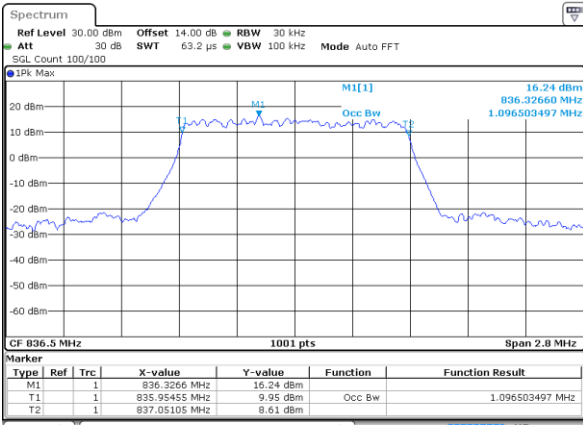

Middle Channel / 1.4MHz / QPSK

Date: 31 AUG 2019 18:12:07