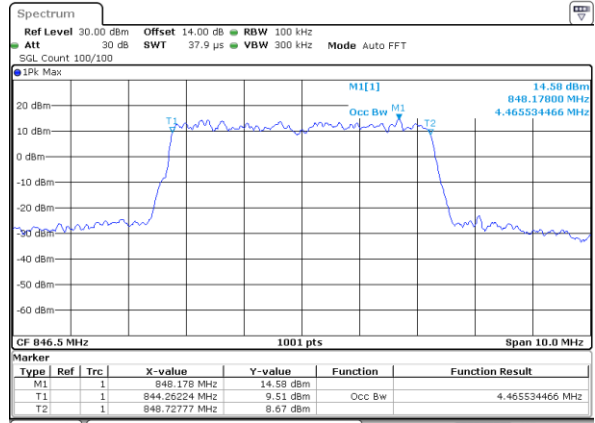

Middle Channel / 3MHz / 16QAM

Date: 31 AUG 2019 18:14:14

Highest Channel / 3MHz / QPSK

Date: 31 AUG 2019 18:14:44

Highest Channel / 3MHz / 16QAM

Date: 31 AUG 2019 18:14:53

LTE Band 26

Lowest Channel / 5MHz / QPSK

Date: 31 AUG 2019 18:15:23

Lowest Channel / 5MHz / 16QAM

Date: 31 AUG 2019 18:15:33

Middle Channel / 5MHz / QPSK

Date: 31 AUG 2019 18:16:02

Middle Channel / 5MHz / 16QAM

Date: 31 AUG 2019 18:16:13

Highest Channel / 5MHz / QPSK

Date: 31 AUG 2019 18:16:43

Highest Channel / 5MHz / 16QAM

Date: 31 AUG 2019 18:16:54

LTE Band 26

Lowest Channel / 10MHz / QPSK

Date: 31 AUG 2019 18:17:23

Lowest Channel / 10MHz / 16QAM

Date: 31 AUG 2019 18:17:33