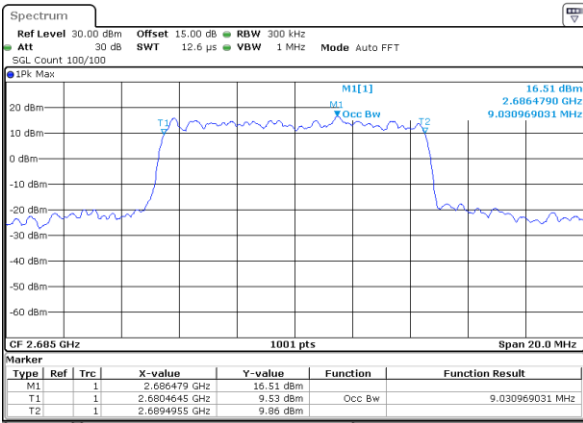

Highest Channel / 5MHz / 16QAM

Date: 30_AUG.2019 18:50:42

LTE Band 41

Lowest Channel / 10MHz / QPSK

Date: 30_AUG.2019 18:51:52

Lowest Channel / 10MHz / 16QAM

Date: 30_AUG.2019 18:52:43

Middle Channel / 10MHz / QPSK

Date: 30_AUG.2019 18:52:02

Middle Channel / 10MHz / 16QAM

Date: 30_AUG.2019 18:52:22

Highest Channel / 10MHz / QPSK

Date: 30_AUG.2019 18:52:12

Highest Channel / 10MHz / 16QAM

Date: 30_AUG.2019 18:52:32

LTE Band 41