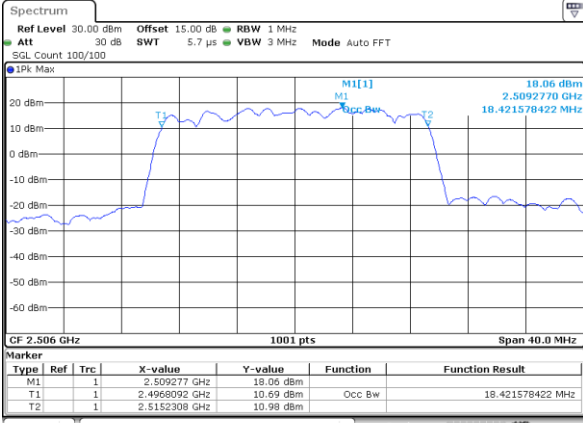

Highest Channel / 15MHz / QPSK

Date: 30_AUG.2019 18:54:13

Highest Channel / 15MHz / 16QAM

Date: 30_AUG.2019 18:54:43

LTE Band 41

Lowest Channel / 20MHz / QPSK

Date: 30_AUG.2019 18:55:54

Lowest Channel / 20MHz / 16QAM