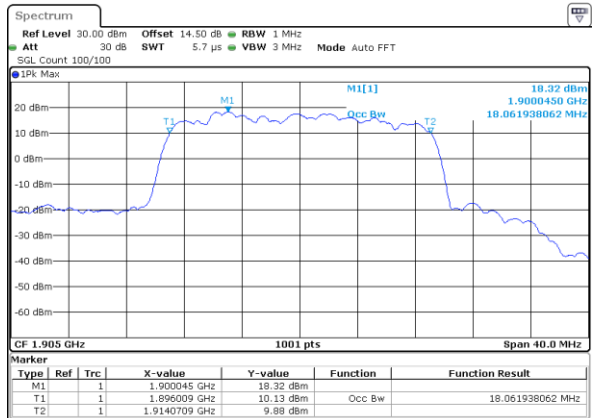

Date: 31.AUG.2019 11:17:37

Middle Channel / 15MHz / 16QAM

Date: 31.AUG.2019 11:17:48

Highest Channel / 15MHz / QPSK

Date: 31.AUG.2019 11:20:13

Highest Channel / 15MHz / 16QAM

Date: 31.AUG.2019 11:20:23

LTE Band 25

Lowest Channel / 20MHz / QPSK

Date: 31.AUG.2019 11:27:26

Lowest Channel / 20MHz / 16QAM

Date: 31.AUG.2019 11:27:36

Middle Channel / 20MHz / QPSK

Date: 31.AUG.2019 11:30:00

Middle Channel / 20MHz / 16QAM

Date: 31.AUG.2019 11:30:10

Highest Channel / 20MHz / QPSK

Date: 31.AUG.2019 11:32:34

Highest Channel / 20MHz / 16QAM

Date: 31.AUG.2019 11:32:44

LTE Band 26

Lowest Channel / 1.4MHz / QPSK

Date: 31 AUG 2019 17:41:32

Lowest Channel / 1.4MHz / 16QAM