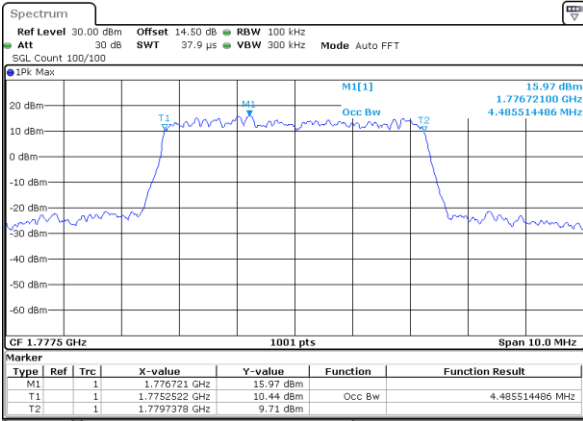

Date: 30 AUG 2019 15:05:46

Highest Channel / 3MHz / 16QAM

Date: 30 AUG 2019 14:56:43

LTE Band 66

Lowest Channel / 5MHz / QPSK

Date: 30 AUG 2019 17:23:50

Lowest Channel / 5MHz / 16QAM

Date: 30 AUG 2019 17:31:05

Middle Channel / 5MHz / QPSK

Date: 30 AUG 2019 17:36:58

Middle Channel / 5MHz / 16QAM

Date: 30 AUG 2019 17:34:35

Highest Channel / 5MHz / QPSK

Date: 30 AUG 2019 17:38:05

Highest Channel / 5MHz / 16QAM

Date: 30 AUG 2019 17:41:48