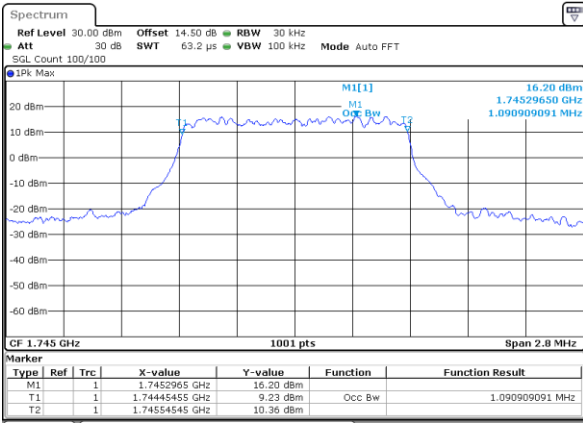

Date: 30_AUG.2019 18:56:44

LTE Band 66

Lowest Channel / 1.4MHz / QPSK

Date: 30 AUG 2019 11:27:44

Lowest Channel / 1.4MHz / 16QAM

Date: 30 AUG 2019 11:37:49

Middle Channel / 1.4MHz / QPSK

Date: 30 AUG 2019 11:57:48

Middle Channel / 1.4MHz / 16QAM

Date: 30 AUG 2019 11:53:39

Highest Channel / 1.4MHz / QPSK

Date: 30 AUG 2019 13:39:42

Highest Channel / 1.4MHz / 16QAM

Date: 30 AUG 2019 13:46:50

LTE Band 66

Lowest Channel / 3MHz / QPSK