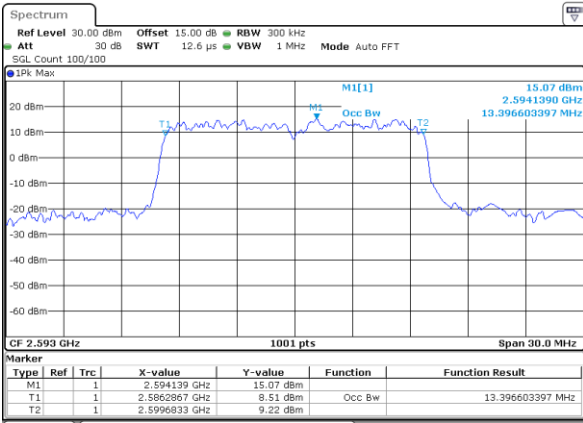

Date: 30_AUG.2019 18:52:02

Middle Channel / 10MHz / 16QAM

Date: 30_AUG.2019 18:52:22

Highest Channel / 10MHz / QPSK

Date: 30_AUG.2019 18:52:12

Highest Channel / 10MHz / 16QAM

Date: 30_AUG.2019 18:52:32

LTE Band 41

Lowest Channel / 15MHz / QPSK

Date: 30_AUG.2019 18:53:53

Lowest Channel / 15MHz / 16QAM

Date: 30_AUG.2019 18:54:23

Middle Channel / 15MHz / QPSK

Date: 30_AUG.2019 18:54:03

Middle Channel / 15MHz / 16QAM

Date: 30_AUG.2019 18:54:33

Highest Channel / 15MHz / QPSK

Date: 30_AUG.2019 18:54:13

Highest Channel / 15MHz / 16QAM

Date: 30_AUG.2019 18:54:43

LTE Band 41

Lowest Channel / 20MHz / QPSK

Date: 30_AUG.2019 18:55:54

Lowest Channel / 20MHz / 16QAM