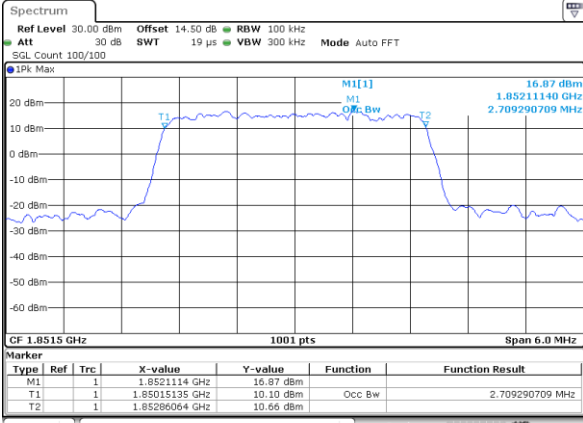

Middle Channel / 1.4MHz / 16QAM

Highest Channel / 1.4MHz / QPSK

Highest Channel / 1.4MHz / 16QAM

LTE Band 25

Lowest Channel / 3MHz / QPSK

Date: 31.AUG.2019 10:37:51

Lowest Channel / 3MHz / 16QAM

Date: 31.AUG.2019 10:38:02