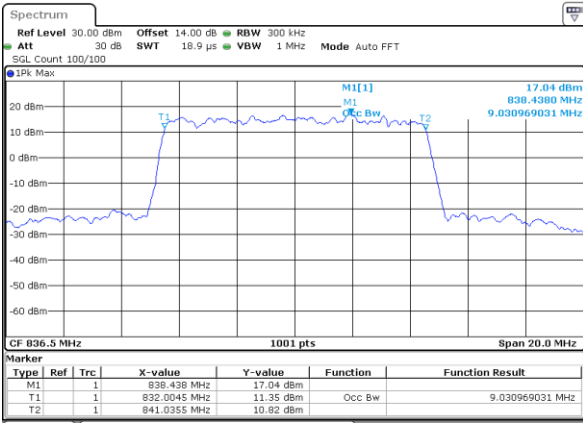

Middle Channel / 10MHz / QPSK

Date: 31 AUG 2019 18:18:02