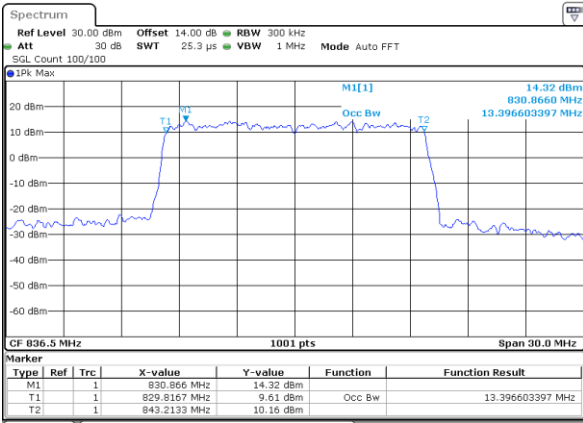

LTE Band 26

Lowest Channel / 15MHz / QPSK

Date: 31 AUG 2019 18:19:21

Lowest Channel / 15MHz / 16QAM

Date: 31 AUG 2019 18:19:30

Middle Channel / 15MHz / QPSK

Date: 31 AUG 2019 18:20:00

Middle Channel / 15MHz / 16QAM

Date: 31 AUG 2019 18:20:10

Highest Channel / 15MHz / QPSK

Date: 31 AUG 2019 18:20:40

Highest Channel / 15MHz / 16QAM

Date: 31 AUG 2019 18:20:50

LTE Band 41

Lowest Channel / 5MHz / QPSK

Date: 30_AUG.2019 18:49:51