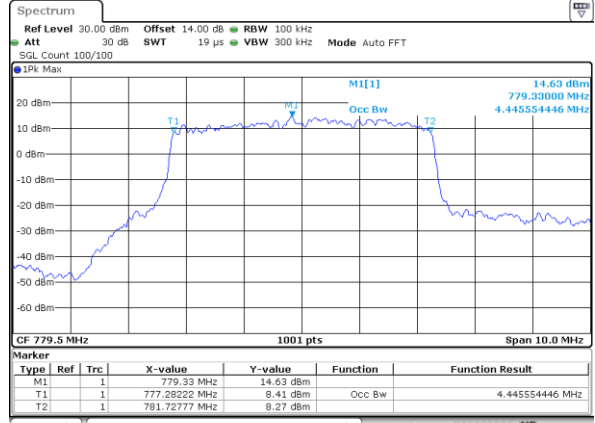

Highest Channel / 10MHz / 16QAM

Date: 31.AUG.2019 08:18:38

LTE Band 13

Lowest Channel / 5MHz / QPSK

Date: 31.AUG.2019 09:12:07

Lowest Channel / 5MHz / 16QAM

Date: 31.AUG.2019 09:12:18

Middle Channel / 5MHz / QPSK

Date: 31.AUG.2019 09:21:21

Middle Channel / 5MHz / 16QAM

Date: 31.AUG.2019 09:21:32

Highest Channel / 5MHz / QPSK

Date: 31.AUG.2019 09:23:54

Highest Channel / 5MHz / 16QAM

Date: 31.AUG.2019 09:24:04

LTE Band 13