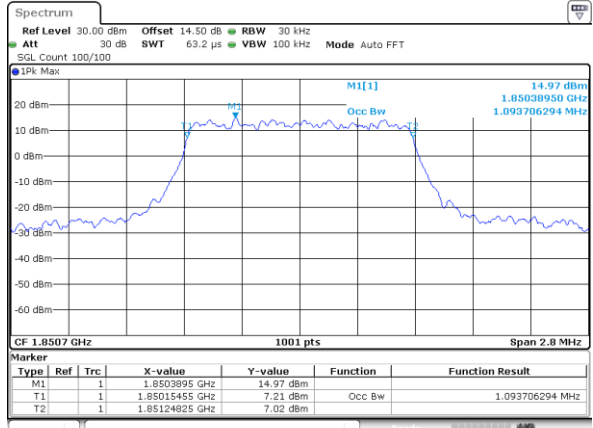

Date: 31.AUG.2019 09:21:21

Middle Channel / 5MHz / 16QAM

Date: 31.AUG.2019 09:21:32

Highest Channel / 5MHz / QPSK

Date: 31.AUG.2019 09:23:54

Highest Channel / 5MHz / 16QAM

Date: 31.AUG.2019 09:24:04

LTE Band 13

Middle Channel / 10MHz / QPSK

Date: 31.AUG.2019 09:36:32

Middle Channel / 10MHz / 16QAM

Date: 31.AUG.2019 09:36:42

LTE Band 25

Lowest Channel / 1.4MHz / QPSK

Lowest Channel / 1.4MHz / 16QAM

Middle Channel / 1.4MHz / QPSK

Middle Channel / 1.4MHz / 16QAM

Highest Channel / 1.4MHz / QPSK

Highest Channel / 1.4MHz / 16QAM

LTE Band 25

Lowest Channel / 3MHz / QPSK

Date: 31.AUG.2019 10:37:51

Lowest Channel / 3MHz / 16QAM

Date: 31.AUG.2019 10:38:02