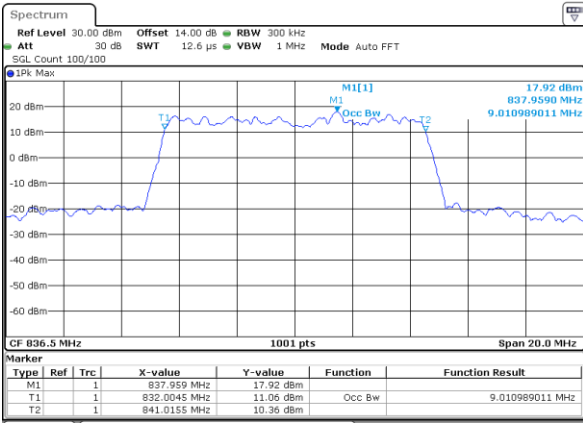

LTE Band 5

Lowest Channel / 10MHz / QPSK

Date: 31.AUG.2019 05:41:02

Lowest Channel / 10MHz / 16QAM

Date: 31.AUG.2019 05:41:12

Middle Channel / 10MHz / QPSK

Date: 31.AUG.2019 05:50:15

Middle Channel / 10MHz / 16QAM

Date: 31.AUG.2019 05:50:25

Highest Channel / 10MHz / QPSK

Date: 31.AUG.2019 05:52:48

Highest Channel / 10MHz / 16QAM

Date: 31.AUG.2019 05:52:58

LTE Band 12

Lowest Channel / 1.4MHz / QPSK

Date: 31.AUG.2019 07:17:52