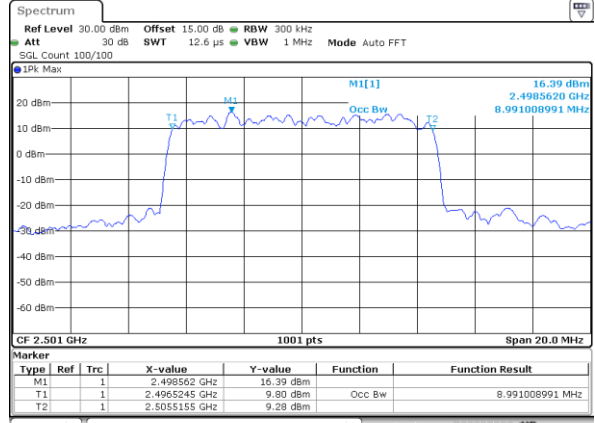

Highest Channel / 5MHz / 16QAM

Date: 30_AUG.2019 18:50:42

LTE Band 41

Lowest Channel / 10MHz / QPSK

Date: 30_AUG.2019 18:51:52

Lowest Channel / 10MHz / 16QAM

Date: 30_AUG.2019 18:52:43

Middle Channel / 10MHz / QPSK

Date: 30_AUG.2019 18:52:02

Middle Channel / 10MHz / 16QAM

Date: 30_AUG.2019 18:52:22

Highest Channel / 10MHz / QPSK

Date: 30_AUG.2019 18:52:12

Highest Channel / 10MHz / 16QAM

Date: 30_AUG.2019 18:52:32

LTE Band 41