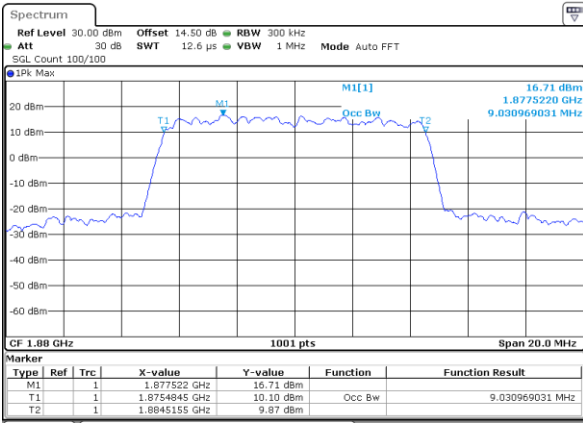

Middle Channel / 10MHz / QPSK

Date: 31.AUG.2019 11:05:09