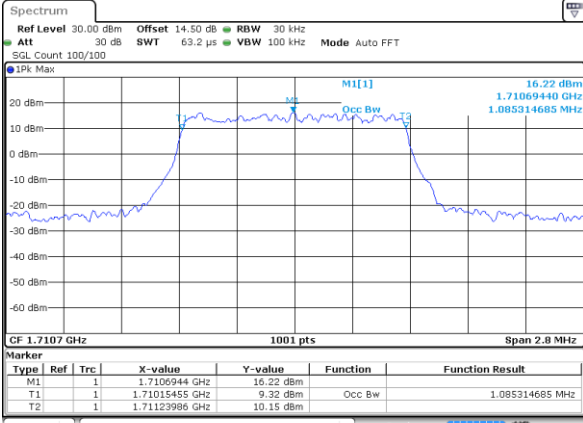

Highest Channel / 15MHz / QPSK

Date: 30_AUG.2019 18:54:13

Highest Channel / 15MHz / 16QAM

Date: 30_AUG.2019 18:54:43

LTE Band 41

Lowest Channel / 20MHz / QPSK

Date: 30_AUG.2019 18:55:54

Lowest Channel / 20MHz / 16QAM

Date: 30_AUG.2019 18:56:24

Middle Channel / 20MHz / QPSK

Date: 30_AUG.2019 18:56:04

Middle Channel / 20MHz / 16QAM

Date: 30_AUG.2019 18:56:34

Highest Channel / 20MHz / QPSK

Date: 30_AUG.2019 18:56:14

Highest Channel / 20MHz / 16QAM

Date: 30_AUG.2019 18:56:44

LTE Band 66

Lowest Channel / 1.4MHz / QPSK

Date: 30 AUG 2019 11:27:44

Lowest Channel / 1.4MHz / 16QAM

Date: 30 AUG 2019 11:37:49

Middle Channel / 1.4MHz / QPSK

Date: 30 AUG 2019 11:57:48

Middle Channel / 1.4MHz / 16QAM

Date: 30 AUG 2019 11:53:39

Highest Channel / 1.4MHz / QPSK

Date: 30 AUG 2019 13:39:42

Highest Channel / 1.4MHz / 16QAM

Date: 30 AUG 2019 13:46:50

LTE Band 66

Lowest Channel / 3MHz / QPSK