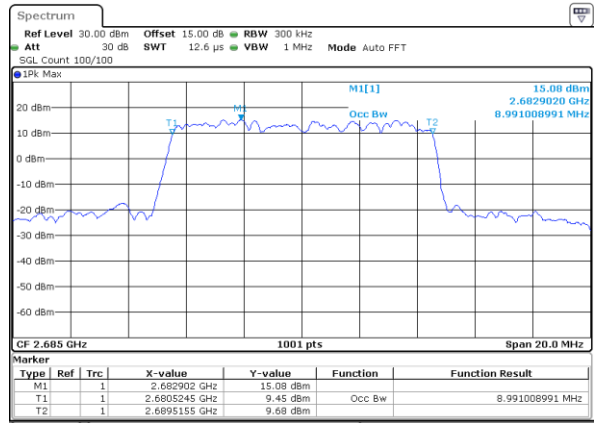

Highest Channel / 5MHz / 16QAM

Date: 30_AUG.2019 18:50:42

LTE Band 41

Lowest Channel / 10MHz / QPSK

Date: 30_AUG.2019 18:51:52

Lowest Channel / 10MHz / 16QAM

Date: 30_AUG.2019 18:52:43

Middle Channel / 10MHz / QPSK

Date: 30_AUG.2019 18:52:02

Middle Channel / 10MHz / 16QAM

Date: 30_AUG.2019 18:52:22

Highest Channel / 10MHz / QPSK

Date: 30_AUG.2019 18:52:12

Highest Channel / 10MHz / 16QAM

Date: 30_AUG.2019 18:52:32

LTE Band 41