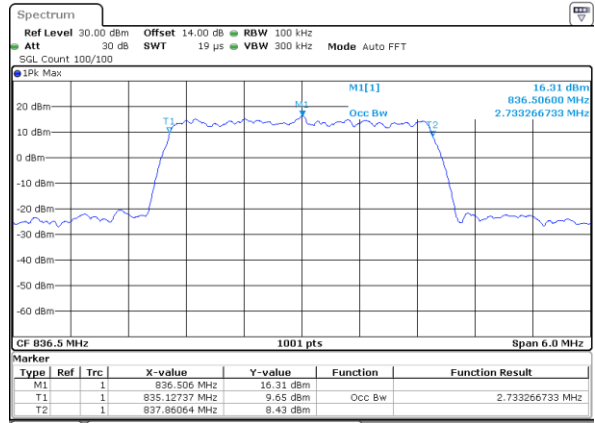

Date: 31 AUG 2019 18:12:56

LTE Band 26

Lowest Channel / 3MHz / QPSK

Date: 31 AUG 2019 18:13:25

Lowest Channel / 3MHz / 16QAM

Date: 31 AUG 2019 18:13:35

Middle Channel / 3MHz / QPSK

Date: 31 AUG 2019 18:14:04

Middle Channel / 3MHz / 16QAM

Date: 31 AUG 2019 18:14:14

Highest Channel / 3MHz / QPSK

Date: 31 AUG 2019 18:14:44

Highest Channel / 3MHz / 16QAM

Date: 31 AUG 2019 18:14:53

LTE Band 26

Lowest Channel / 5MHz / QPSK