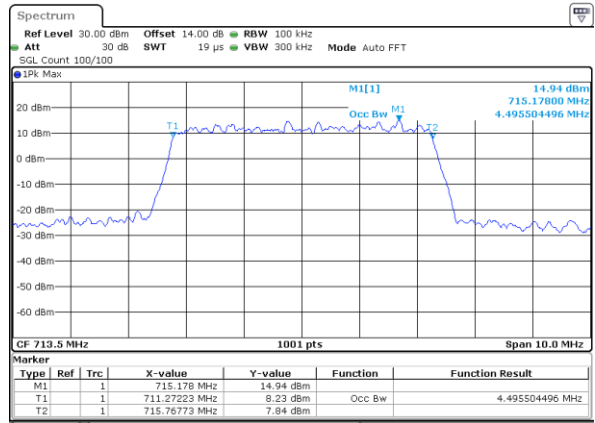

LTE Band 12

Lowest Channel / 5MHz / QPSK

Date: 31.AUG.2019 07:51:47

Lowest Channel / 5MHz / 16QAM

Date: 31.AUG.2019 07:51:57

Middle Channel / 5MHz / QPSK

Date: 31.AUG.2019 07:58:58

Middle Channel / 5MHz / 16QAM

Date: 31.AUG.2019 07:59:08

Highest Channel / 5MHz / QPSK

Date: 31.AUG.2019 08:01:33

Highest Channel / 5MHz / 16QAM

Date: 31.AUG.2019 08:01:42

LTE Band 12

Lowest Channel / 10MHz / QPSK

Date: 31.AUG.2019 08:08:43