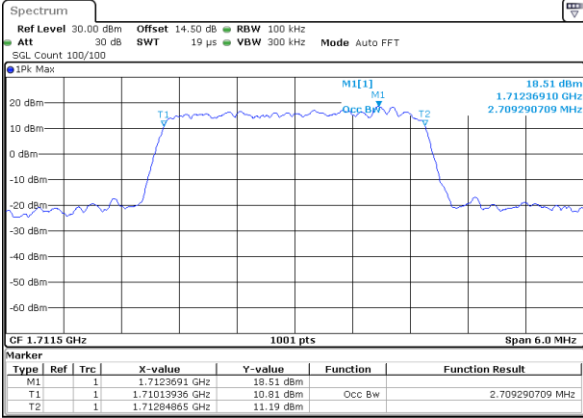

Date: 30_AUG.2019 18:56:44

LTE Band 66

Lowest Channel / 1.4MHz / QPSK

Date: 30 AUG 2019 11:27:44

Lowest Channel / 1.4MHz / 16QAM

Date: 30 AUG 2019 11:37:49

Middle Channel / 1.4MHz / QPSK

Date: 30 AUG 2019 11:57:48

Middle Channel / 1.4MHz / 16QAM

Date: 30 AUG 2019 11:53:39

Highest Channel / 1.4MHz / QPSK

Date: 30 AUG 2019 13:39:42

Highest Channel / 1.4MHz / 16QAM

Date: 30 AUG 2019 13:46:50

LTE Band 66

Lowest Channel / 3MHz / QPSK