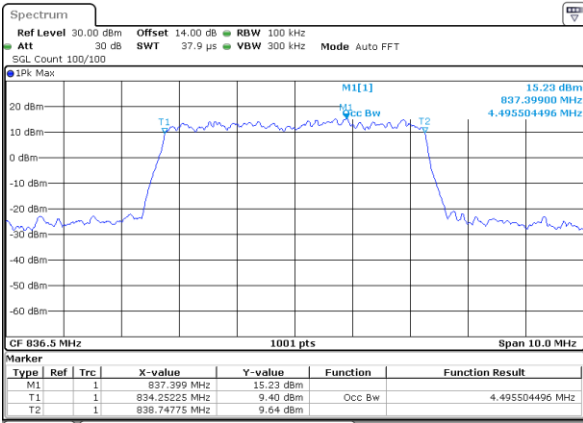

Date: 31 AUG 2019 18:12:56

LTE Band 26

Lowest Channel / 3MHz / QPSK

Date: 31 AUG 2019 18:13:25

Lowest Channel / 3MHz / 16QAM

Date: 31 AUG 2019 18:13:35

Middle Channel / 3MHz / QPSK

Date: 31 AUG 2019 18:14:04

Middle Channel / 3MHz / 16QAM

Date: 31 AUG 2019 18:14:14

Highest Channel / 3MHz / QPSK

Date: 31 AUG 2019 18:14:44

Highest Channel / 3MHz / 16QAM

Date: 31 AUG 2019 18:14:53

LTE Band 26

Lowest Channel / 5MHz / QPSK

Date: 31 AUG 2019 18:15:23

Lowest Channel / 5MHz / 16QAM

Date: 31 AUG 2019 18:15:33

Middle Channel / 5MHz / QPSK

Date: 31 AUG 2019 18:16:02

Middle Channel / 5MHz / 16QAM

Date: 31 AUG 2019 18:16:13

Highest Channel / 5MHz / QPSK