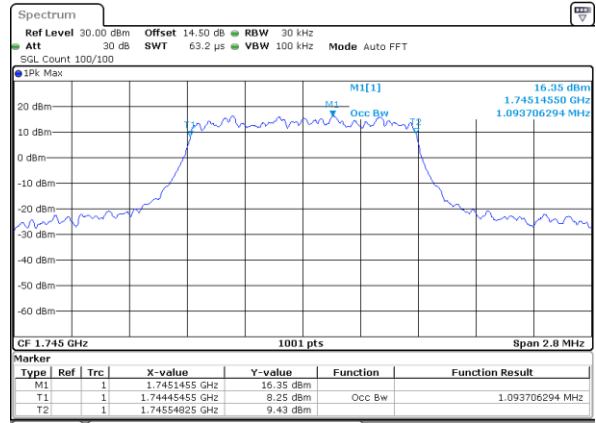

Date: 30_AUG.2019 18:56:44

LTE Band 66

Lowest Channel / 1.4MHz / QPSK

Date: 30 AUG 2019 11:27:44

Lowest Channel / 1.4MHz / 16QAM

Date: 30 AUG 2019 11:37:49

Middle Channel / 1.4MHz / QPSK

Date: 30 AUG 2019 11:57:48

Middle Channel / 1.4MHz / 16QAM

Date: 30 AUG 2019 11:53:39

Highest Channel / 1.4MHz / QPSK

Date: 30 AUG 2019 13:39:42

Highest Channel / 1.4MHz / 16QAM

Date: 30 AUG 2019 13:46:50

LTE Band 66

Lowest Channel / 3MHz / QPSK