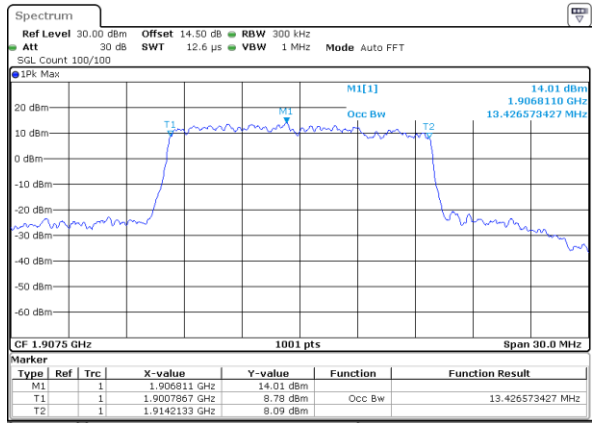

Highest Channel / 10MHz / 16QAM

Date: 31.AUG.2019 11:07:57

LTE Band 25

Lowest Channel / 15MHz / QPSK

Date: 31.AUG.2019 11:15:03

Lowest Channel / 15MHz / 16QAM

Date: 31.AUG.2019 11:15:14

Middle Channel / 15MHz / QPSK

Date: 31.AUG.2019 11:17:37

Middle Channel / 15MHz / 16QAM

Date: 31.AUG.2019 11:17:48

Highest Channel / 15MHz / QPSK

Date: 31.AUG.2019 11:20:13

Highest Channel / 15MHz / 16QAM

Date: 31.AUG.2019 11:20:23

LTE Band 25