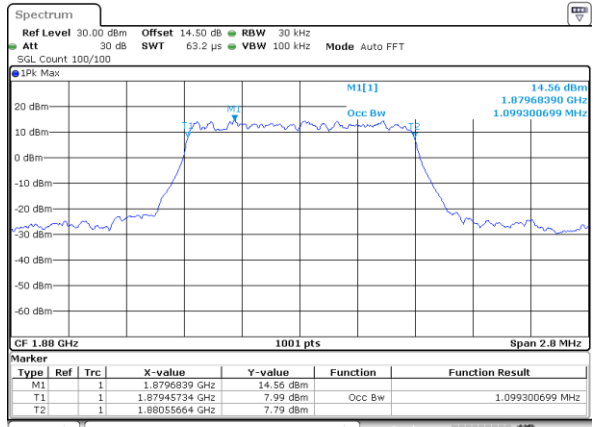

Middle Channel / 10MHz / QPSK

Date: 31.AUG.2019 09:36:32

Middle Channel / 10MHz / 16QAM

Date: 31.AUG.2019 09:36:42

LTE Band 25

Lowest Channel / 1.4MHz / QPSK

Lowest Channel / 1.4MHz / 16QAM

Middle Channel / 1.4MHz / QPSK

Middle Channel / 1.4MHz / 16QAM

Highest Channel / 1.4MHz / QPSK

Highest Channel / 1.4MHz / 16QAM

LTE Band 25

Lowest Channel / 3MHz / QPSK

Date: 31.AUG.2019 10:37:51

Lowest Channel / 3MHz / 16QAM

Date: 31.AUG.2019 10:38:02