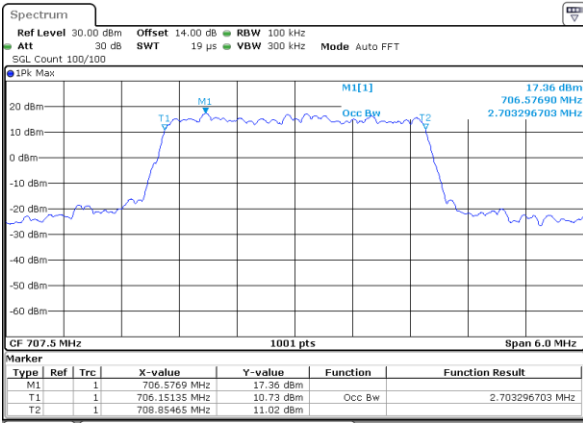

Middle Channel / 3MHz / QPSK

Date: 31.AUG.2019 07:42:02