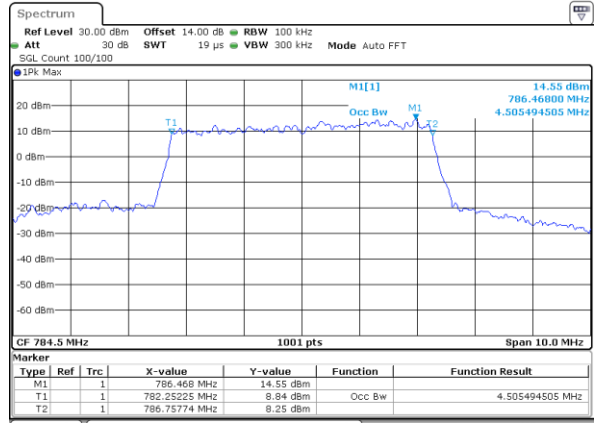

Highest Channel / 10MHz / 16QAM

Date: 31.AUG.2019 08:18:38

LTE Band 13

Lowest Channel / 5MHz / QPSK

Date: 31.AUG.2019 09:12:07

Lowest Channel / 5MHz / 16QAM

Date: 31.AUG.2019 09:12:18

Middle Channel / 5MHz / QPSK

Date: 31.AUG.2019 09:21:21

Middle Channel / 5MHz / 16QAM

Date: 31.AUG.2019 09:21:32

Highest Channel / 5MHz / QPSK

Date: 31.AUG.2019 09:23:54

Highest Channel / 5MHz / 16QAM

Date: 31.AUG.2019 09:24:04

LTE Band 13

Middle Channel / 10MHz / QPSK

Date: 31.AUG.2019 09:36:32

Middle Channel / 10MHz / 16QAM

Date: 31.AUG.2019 09:36:42

LTE Band 25

Lowest Channel / 1.4MHz / QPSK

Lowest Channel / 1.4MHz / 16QAM

Middle Channel / 1.4MHz / QPSK