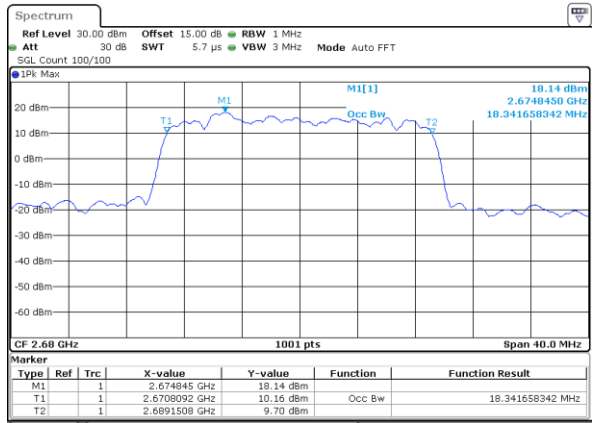

Highest Channel / 15MHz / QPSK

Date: 30_AUG.2019 18:54:13

Highest Channel / 15MHz / 16QAM

Date: 30_AUG.2019 18:54:43

LTE Band 41

Lowest Channel / 20MHz / QPSK

Date: 30_AUG.2019 18:55:54

Lowest Channel / 20MHz / 16QAM

Date: 30_AUG.2019 18:56:24

Middle Channel / 20MHz / QPSK

Date: 30_AUG.2019 18:56:04

Middle Channel / 20MHz / 16QAM

Date: 30_AUG.2019 18:56:34

Highest Channel / 20MHz / QPSK

Date: 30_AUG.2019 18:56:14

Highest Channel / 20MHz / 16QAM

Date: 30_AUG.2019 18:56:44

LTE Band 66

Lowest Channel / 1.4MHz / QPSK

Date: 30 AUG 2019 11:27:44

Lowest Channel / 1.4MHz / 16QAM

Date: 30 AUG 2019 11:37:49

Middle Channel / 1.4MHz / QPSK

Date: 30 AUG 2019 11:57:48

Middle Channel / 1.4MHz / 16QAM

Date: 30 AUG 2019 11:53:39

Highest Channel / 1.4MHz / QPSK

Date: 30 AUG 2019 13:39:42

Highest Channel / 1.4MHz / 16QAM

Date: 30 AUG 2019 13:46:50

LTE Band 66

Lowest Channel / 3MHz / QPSK