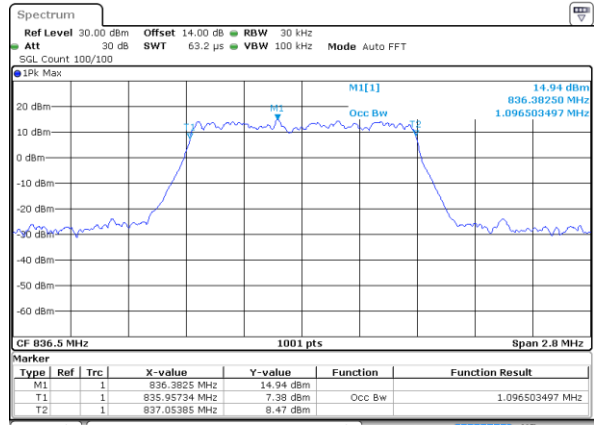

Middle Channel / 1.4MHz / 16QAM

Date: 31 AUG 2019 18:12:17