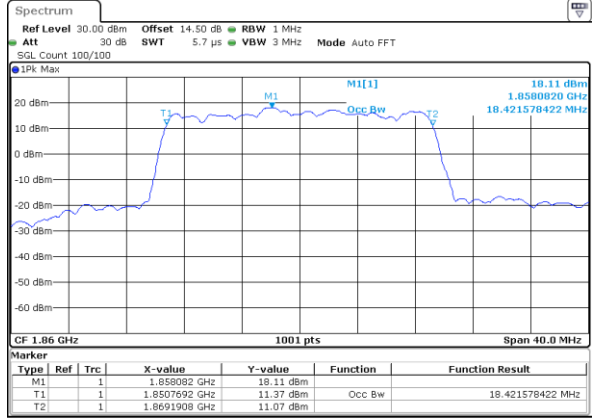

Lowest Channel / 20MHz / 16QAM

Date: 31.AUG.2019 11:27:36