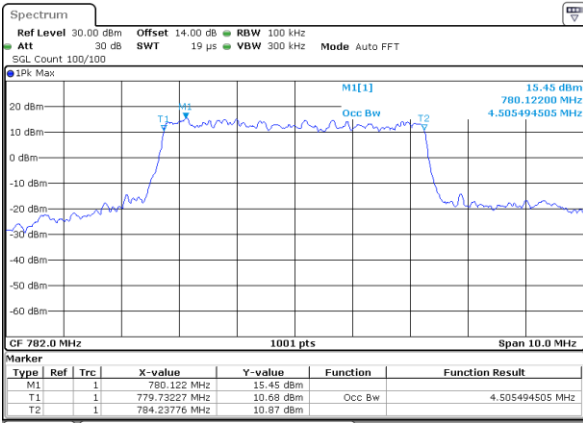

Highest Channel / 10MHz / 16QAM

Date: 31.AUG.2019 08:18:38

LTE Band 13

Lowest Channel / 5MHz / QPSK

Date: 31.AUG.2019 09:12:07

Lowest Channel / 5MHz / 16QAM

Date: 31.AUG.2019 09:12:18

Middle Channel / 5MHz / QPSK

Date: 31.AUG.2019 09:21:21

Middle Channel / 5MHz / 16QAM

Date: 31.AUG.2019 09:21:32

Highest Channel / 5MHz / QPSK

Date: 31.AUG.2019 09:23:54

Highest Channel / 5MHz / 16QAM

Date: 31.AUG.2019 09:24:04

LTE Band 13