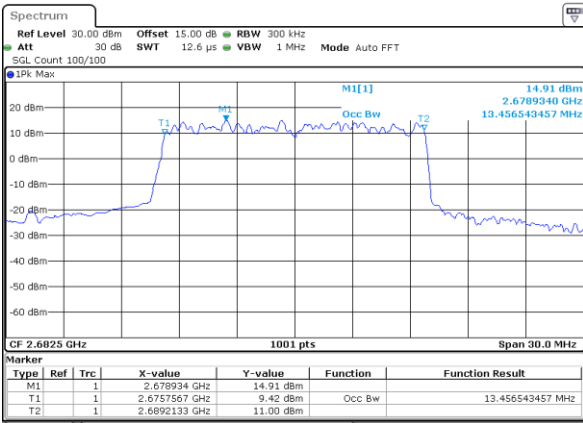

Lowest Channel / 15MHz / QPSK

Date: 30_AUG.2019 18:53:53

Lowest Channel / 15MHz / 16QAM

Date: 30_AUG.2019 18:54:23

Middle Channel / 15MHz / QPSK

Date: 30_AUG.2019 18:54:03

Middle Channel / 15MHz / 16QAM

Date: 30_AUG.2019 18:54:33

Highest Channel / 15MHz / QPSK

Date: 30_AUG.2019 18:54:13

Highest Channel / 15MHz / 16QAM

Date: 30_AUG.2019 18:54:43

LTE Band 41

Lowest Channel / 20MHz / QPSK

Date: 30_AUG.2019 18:55:54

Lowest Channel / 20MHz / 16QAM