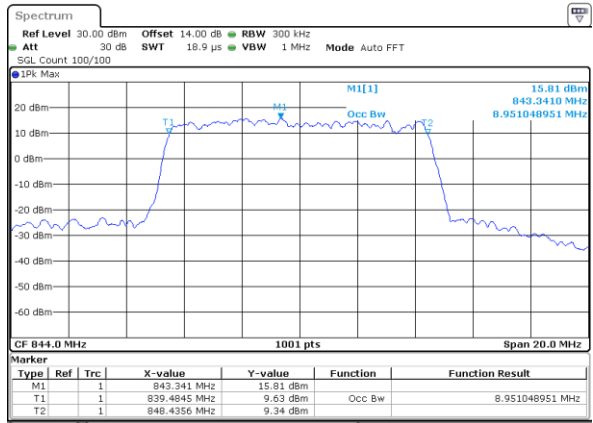

Date: 31 AUG 2019 18:16:43

Highest Channel / 5MHz / 16QAM

Date: 31 AUG 2019 18:16:54

LTE Band 26

Lowest Channel / 10MHz / QPSK

Date: 31 AUG 2019 18:17:23

Lowest Channel / 10MHz / 16QAM

Date: 31 AUG 2019 18:17:33

Middle Channel / 10MHz / QPSK

Date: 31 AUG 2019 18:18:02

Middle Channel / 10MHz / 16QAM

Date: 31 AUG 2019 18:18:12

Highest Channel / 10MHz / QPSK

Date: 31 AUG 2019 18:18:42

Highest Channel / 10MHz / 16QAM

Date: 31 AUG 2019 18:18:51

LTE Band 26

Lowest Channel / 15MHz / QPSK

Date: 31 AUG 2019 18:19:21

Lowest Channel / 15MHz / 16QAM

Date: 31 AUG 2019 18:19:30

Middle Channel / 15MHz / QPSK

Date: 31 AUG 2019 18:20:00

Middle Channel / 15MHz / 16QAM