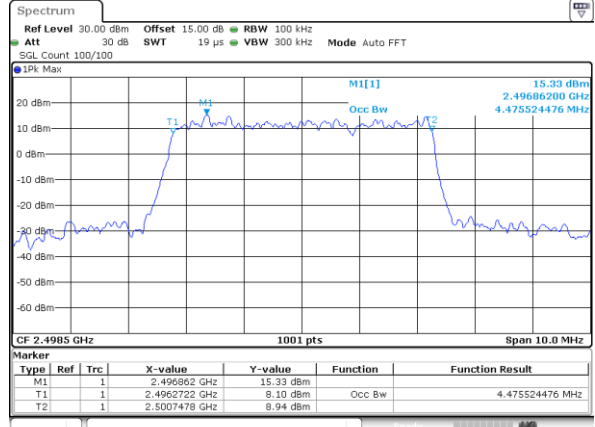

Lowest Channel / 5MHz / 16QAM

Date: 30_AUG.2019 18:50:22