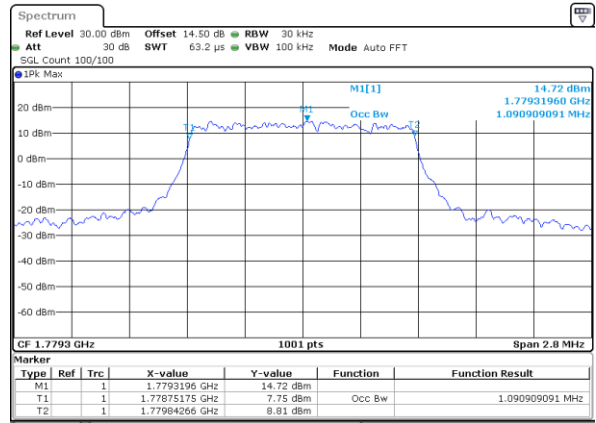

Date: 30_AUG.2019 18:56:44

LTE Band 66

Lowest Channel / 1.4MHz / QPSK

Date: 30 AUG 2019 11:27:44

Lowest Channel / 1.4MHz / 16QAM

Date: 30 AUG 2019 11:37:49

Middle Channel / 1.4MHz / QPSK

Date: 30 AUG 2019 11:57:48

Middle Channel / 1.4MHz / 16QAM

Date: 30 AUG 2019 11:53:39

Highest Channel / 1.4MHz / QPSK

Date: 30 AUG 2019 13:39:42

Highest Channel / 1.4MHz / 16QAM

Date: 30 AUG 2019 13:46:50

LTE Band 66

Lowest Channel / 3MHz / QPSK

Date: 30 AUG 2019 17:21:37

Lowest Channel / 3MHz / 16QAM

Date: 30 AUG 2019 13:50:55

Middle Channel / 3MHz / QPSK

Date: 30 AUG 2019 14:50:19

Middle Channel / 3MHz / 16QAM

Date: 30 AUG 2019 14:55:13

Highest Channel / 3MHz / QPSK

Date: 30 AUG 2019 15:05:46

Highest Channel / 3MHz / 16QAM

Date: 30 AUG 2019 14:56:43

LTE Band 66

Lowest Channel / 5MHz / QPSK

Date: 30 AUG 2019 17:23:50

Lowest Channel / 5MHz / 16QAM

Date: 30 AUG 2019 17:31:05