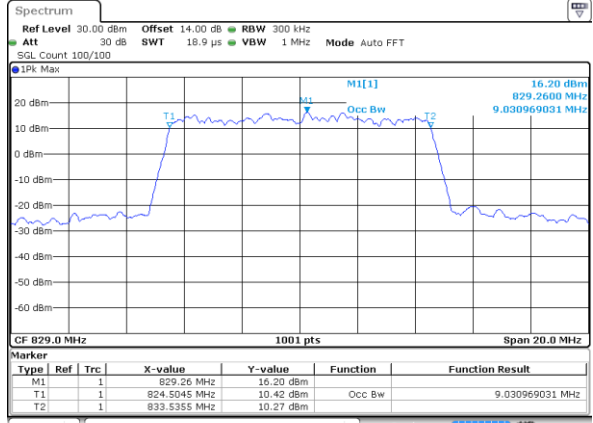

Date: 31 AUG 2019 18:16:43

Highest Channel / 5MHz / 16QAM

Date: 31 AUG 2019 18:16:54

LTE Band 26

Lowest Channel / 10MHz / QPSK

Date: 31 AUG 2019 18:17:23

Lowest Channel / 10MHz / 16QAM

Date: 31 AUG 2019 18:17:33