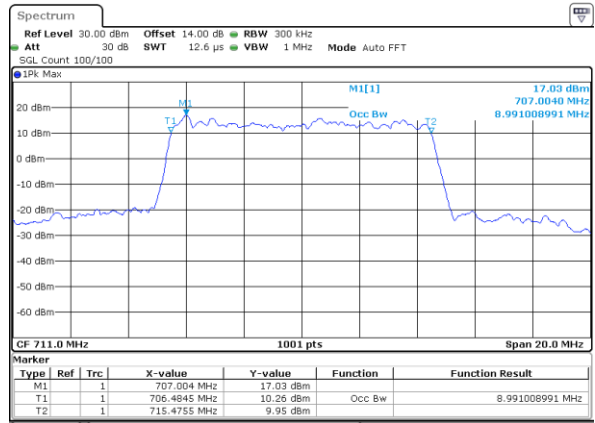

Date: 31.AUG.2019 07:59:08

Highest Channel / 5MHz / QPSK

Date: 31.AUG.2019 08:01:33

Highest Channel / 5MHz / 16QAM

Date: 31.AUG.2019 08:01:42

LTE Band 12

Lowest Channel / 10MHz / QPSK

Date: 31.AUG.2019 08:08:43

Lowest Channel / 10MHz / 16QAM

Date: 31.AUG.2019 08:08:53

Middle Channel / 10MHz / QPSK

Date: 31.AUG.2019 08:15:54

Middle Channel / 10MHz / 16QAM

Date: 31.AUG.2019 08:16:04

Highest Channel / 10MHz / QPSK

Date: 31.AUG.2019 08:18:28

Highest Channel / 10MHz / 16QAM

Date: 31.AUG.2019 08:18:38

LTE Band 13

Lowest Channel / 5MHz / QPSK

Date: 31.AUG.2019 09:12:07

Lowest Channel / 5MHz / 16QAM

Date: 31.AUG.2019 09:12:18

Middle Channel / 5MHz / QPSK