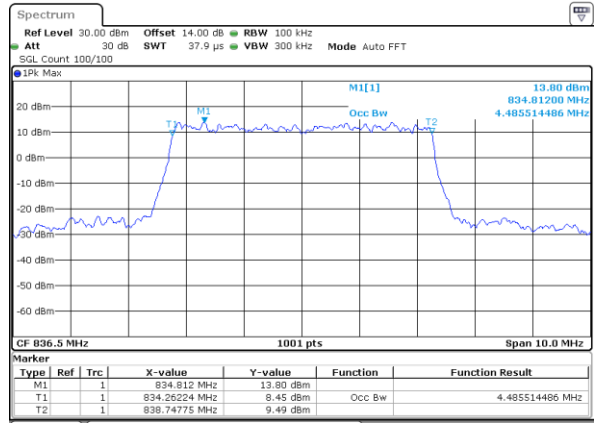

Middle Channel / 3MHz / 16QAM

Date: 31 AUG 2019 18:14:14

Highest Channel / 3MHz / QPSK

Date: 31 AUG 2019 18:14:44

Highest Channel / 3MHz / 16QAM

Date: 31 AUG 2019 18:14:53

LTE Band 26

Lowest Channel / 5MHz / QPSK

Date: 31 AUG 2019 18:15:23

Lowest Channel / 5MHz / 16QAM

Date: 31 AUG 2019 18:15:33

Middle Channel / 5MHz / QPSK

Date: 31 AUG 2019 18:16:02

Middle Channel / 5MHz / 16QAM

Date: 31 AUG 2019 18:16:13

Highest Channel / 5MHz / QPSK

Date: 31 AUG 2019 18:16:43

Highest Channel / 5MHz / 16QAM

Date: 31 AUG 2019 18:16:54

LTE Band 26

Lowest Channel / 10MHz / QPSK

Date: 31 AUG 2019 18:17:23

Lowest Channel / 10MHz / 16QAM

Date: 31 AUG 2019 18:17:33