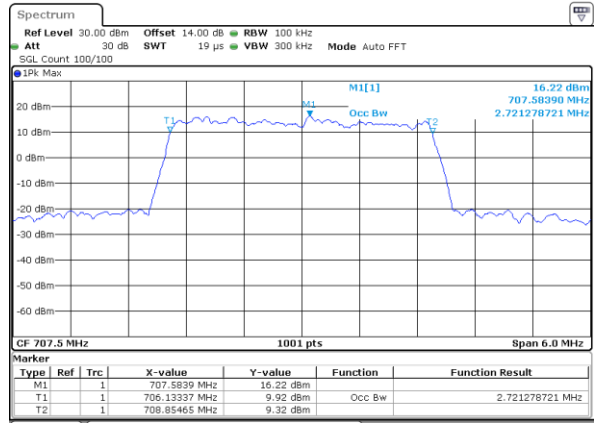

Middle Channel / 3MHz / 16QAM

Date: 31.AUG.2019 07:42:12