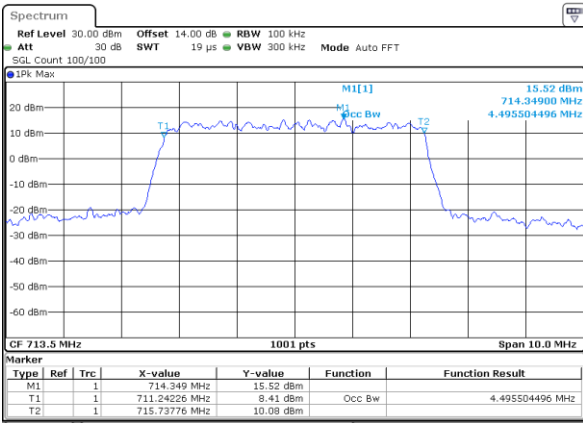

LTE Band 12

Lowest Channel / 5MHz / QPSK

Date: 31.AUG.2019 07:51:47

Lowest Channel / 5MHz / 16QAM

Date: 31.AUG.2019 07:51:57

Middle Channel / 5MHz / QPSK

Date: 31.AUG.2019 07:58:58

Middle Channel / 5MHz / 16QAM

Date: 31.AUG.2019 07:59:08

Highest Channel / 5MHz / QPSK

Date: 31.AUG.2019 08:01:33

Highest Channel / 5MHz / 16QAM

Date: 31.AUG.2019 08:01:42

LTE Band 12

Lowest Channel / 10MHz / QPSK

Date: 31.AUG.2019 08:08:43