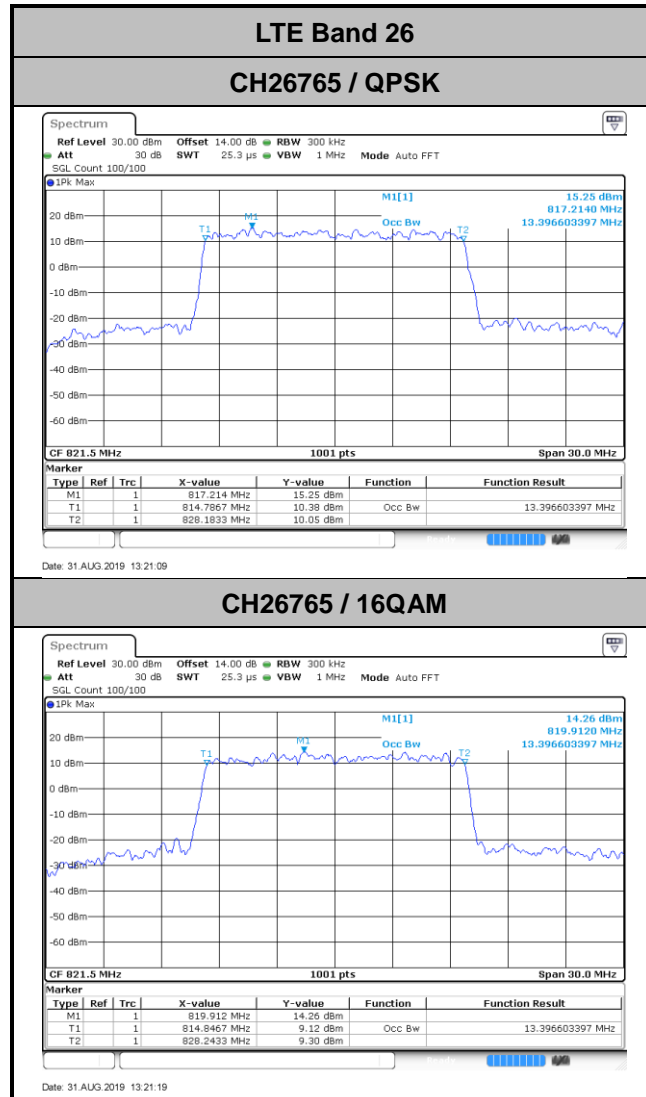

Date: 31 AUG 2019 18:20:10

Highest Channel / 15MHz / QPSK

Date: 31 AUG 2019 18:20:40

Highest Channel / 15MHz / 16QAM

Date: 31 AUG 2019 18:20:50

LTE Band 41

Lowest Channel / 5MHz / QPSK

Date: 30_AUG.2019 18:49:51