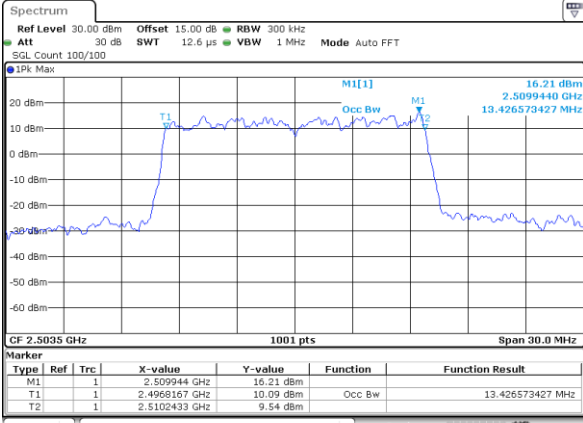

LTE Band 41

Lowest Channel / 15MHz / QPSK

Date: 30_AUG.2019 18:53:53