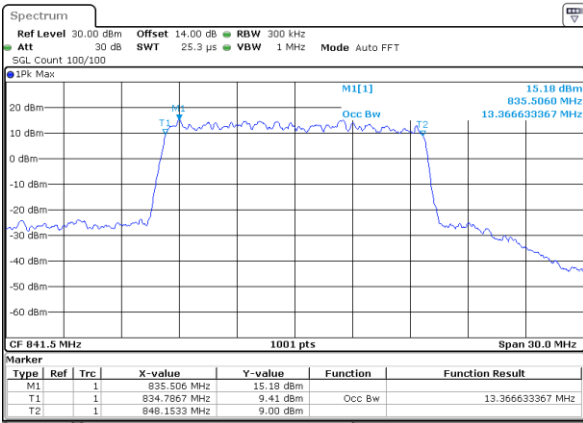

LTE Band 26

Lowest Channel / 15MHz / QPSK

Date: 31 AUG 2019 18:19:21

Lowest Channel / 15MHz / 16QAM

Date: 31 AUG 2019 18:19:30

Middle Channel / 15MHz / QPSK

Date: 31 AUG 2019 18:20:00

Middle Channel / 15MHz / 16QAM

Date: 31 AUG 2019 18:20:10

Highest Channel / 15MHz / QPSK

Date: 31 AUG 2019 18:20:40

Highest Channel / 15MHz / 16QAM

Date: 31 AUG 2019 18:20:50

LTE Band 41

Lowest Channel / 5MHz / QPSK

Date: 30_AUG.2019 18:49:51