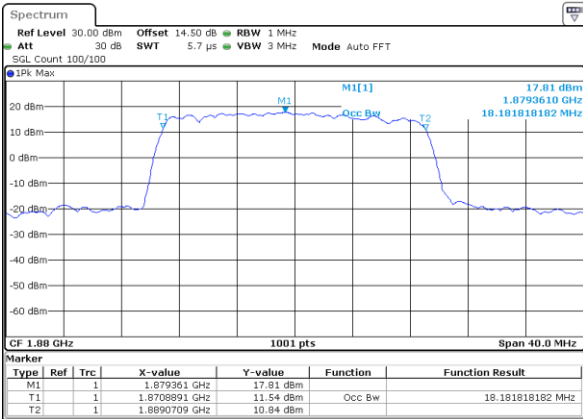

Middle Channel / 20MHz / QPSK

Date: 31.AUG.2019 11:30:00