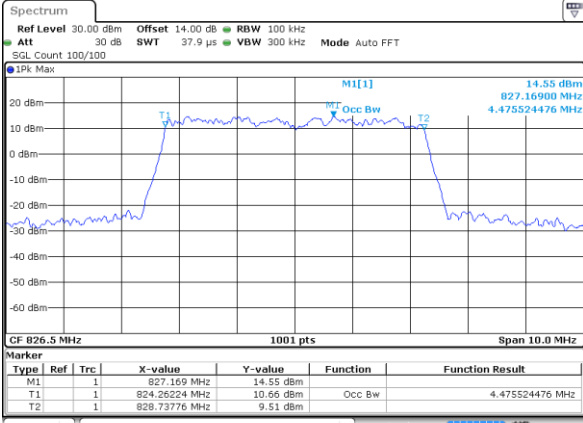

Middle Channel / 3MHz / 16QAM

Date: 31 AUG 2019 18:14:14

Highest Channel / 3MHz / QPSK

Date: 31 AUG 2019 18:14:44

Highest Channel / 3MHz / 16QAM

Date: 31 AUG 2019 18:14:53

LTE Band 26

Lowest Channel / 5MHz / QPSK