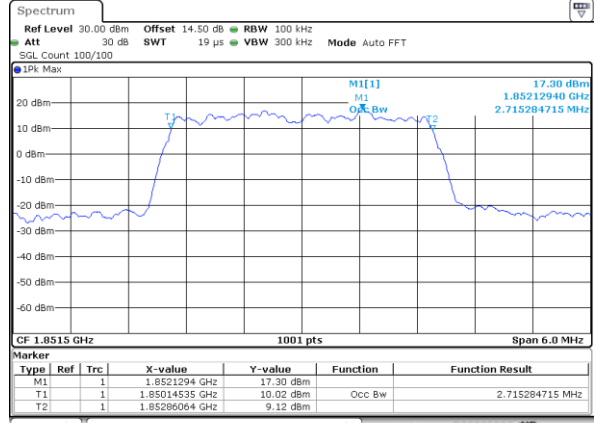

Middle Channel / 1.4MHz / 16QAM

Highest Channel / 1.4MHz / QPSK

Highest Channel / 1.4MHz / 16QAM

LTE Band 25

Lowest Channel / 3MHz / QPSK

Date: 31.AUG.2019 10:37:51

Lowest Channel / 3MHz / 16QAM

Date: 31.AUG.2019 10:38:02