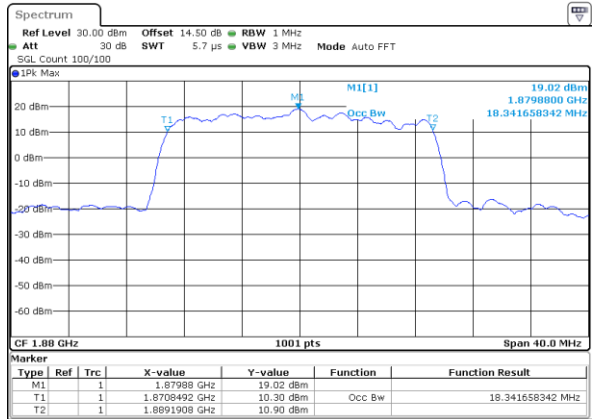

Lowest Channel / 20MHz / QPSK

Date: 31.AUG.2019 11:27:26

Lowest Channel / 20MHz / 16QAM

Date: 31.AUG.2019 11:27:36

Middle Channel / 20MHz / QPSK

Date: 31.AUG.2019 11:30:00

Middle Channel / 20MHz / 16QAM

Date: 31.AUG.2019 11:30:10

Highest Channel / 20MHz / QPSK

Date: 31.AUG.2019 11:32:34

Highest Channel / 20MHz / 16QAM

Date: 31.AUG.2019 11:32:44

LTE Band 26

Lowest Channel / 1.4MHz / QPSK

Date: 31 AUG 2019 17:41:32

Lowest Channel / 1.4MHz / 16QAM