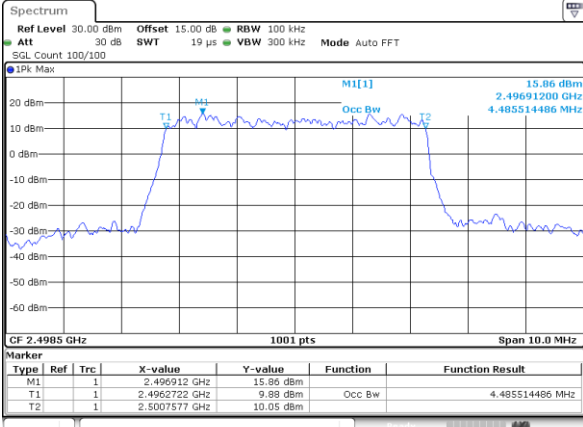

Date: 31 AUG 2019 18:20:10

Highest Channel / 15MHz / QPSK

Date: 31 AUG 2019 18:20:40

Highest Channel / 15MHz / 16QAM

Date: 31 AUG 2019 18:20:50

LTE Band 41

Lowest Channel / 5MHz / QPSK

Date: 30_AUG.2019 18:49:51