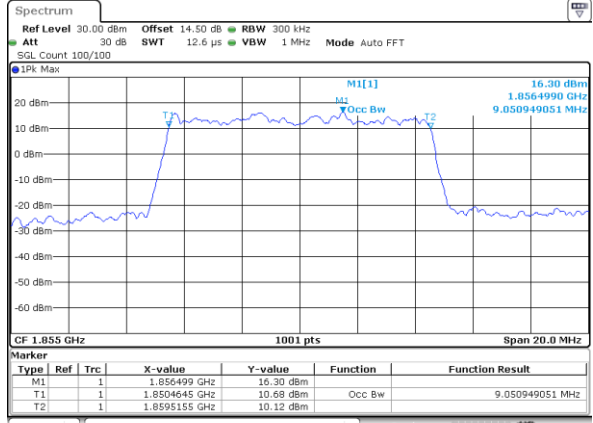

Lowest Channel / 10MHz / 16QAM

Date: 31.AUG.2019 11:02:44