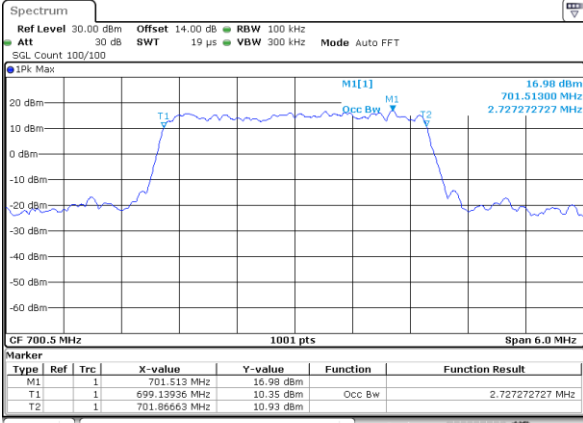

Date: 31.AUG.2019 07:27:39

Highest Channel / 1.4MHz / 16QAM

Date: 31.AUG.2019 07:27:49

LTE Band 12

Lowest Channel / 3MHz / QPSK

Date: 31.AUG.2019 07:34:50

Lowest Channel / 3MHz / 16QAM

Date: 31.AUG.2019 07:35:00