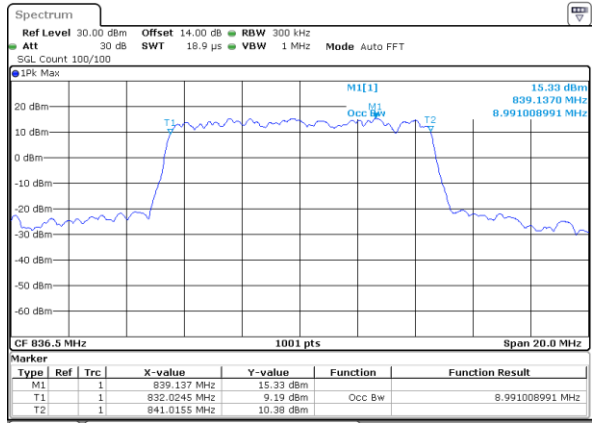

Date: 31 AUG 2019 18:16:43

Highest Channel / 5MHz / 16QAM

Date: 31 AUG 2019 18:16:54

LTE Band 26

Lowest Channel / 10MHz / QPSK

Date: 31 AUG 2019 18:17:23

Lowest Channel / 10MHz / 16QAM

Date: 31 AUG 2019 18:17:33

Middle Channel / 10MHz / QPSK

Date: 31 AUG 2019 18:18:02

Middle Channel / 10MHz / 16QAM

Date: 31 AUG 2019 18:18:12

Highest Channel / 10MHz / QPSK

Date: 31 AUG 2019 18:18:42

Highest Channel / 10MHz / 16QAM

Date: 31 AUG 2019 18:18:51