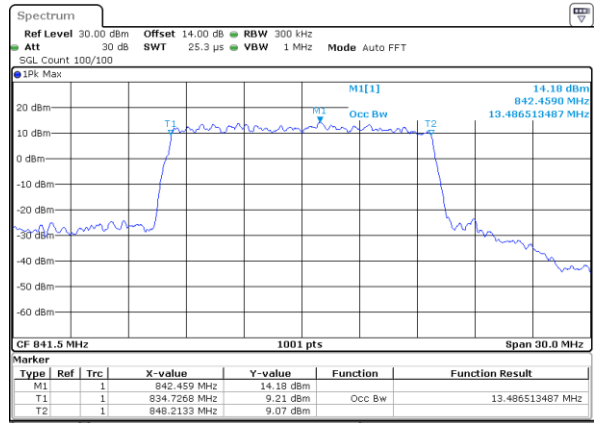

LTE Band 26

Lowest Channel / 15MHz / QPSK

Date: 31 AUG 2019 18:19:21

Lowest Channel / 15MHz / 16QAM

Date: 31 AUG 2019 18:19:30

Middle Channel / 15MHz / QPSK

Date: 31 AUG 2019 18:20:00

Middle Channel / 15MHz / 16QAM

Date: 31 AUG 2019 18:20:10

Highest Channel / 15MHz / QPSK

Date: 31 AUG 2019 18:20:40

Highest Channel / 15MHz / 16QAM

Date: 31 AUG 2019 18:20:50

LTE Band 41

Lowest Channel / 5MHz / QPSK

Date: 30_AUG.2019 18:49:51