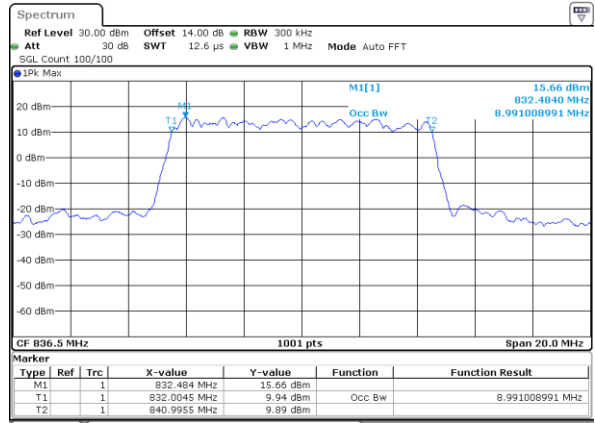

LTE Band 5

Lowest Channel / 10MHz / QPSK

Date: 31.AUG.2019 05:41:02

Lowest Channel / 10MHz / 16QAM

Date: 31.AUG.2019 05:41:12

Middle Channel / 10MHz / QPSK

Date: 31.AUG.2019 05:50:15

Middle Channel / 10MHz / 16QAM

Date: 31.AUG.2019 05:50:25

Highest Channel / 10MHz / QPSK

Date: 31.AUG.2019 05:52:48

Highest Channel / 10MHz / 16QAM

Date: 31.AUG.2019 05:52:58

LTE Band 12

Lowest Channel / 1.4MHz / QPSK

Date: 31.AUG.2019 07:17:52