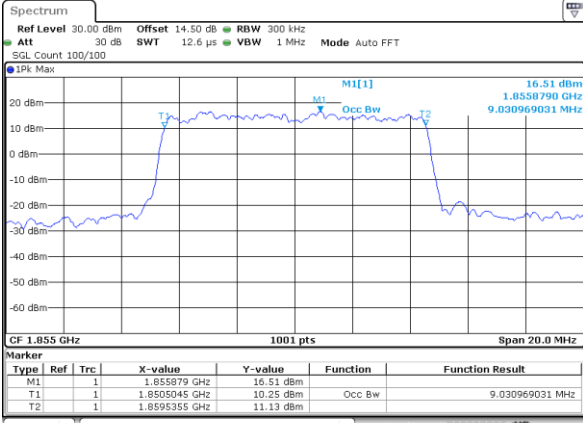

Date: 31.AUG.2019 10:52:58

Highest Channel / 5MHz / QPSK

Date: 31.AUG.2019 10:55:22

Highest Channel / 5MHz / 16QAM

Date: 31.AUG.2019 10:55:32

LTE Band 25

Lowest Channel / 10MHz / QPSK

Date: 31.AUG.2019 11:02:34