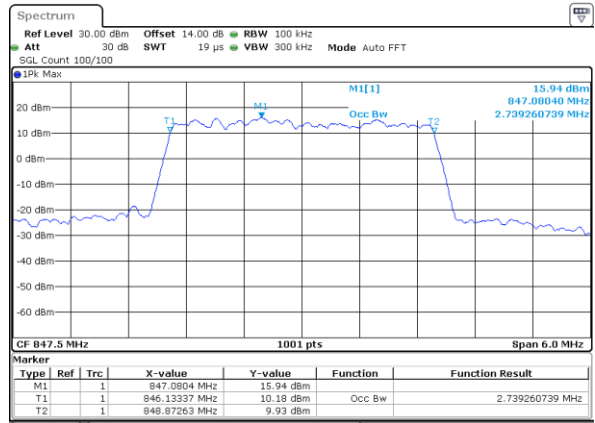

Date: 31 AUG 2019 18:12:56

LTE Band 26

Lowest Channel / 3MHz / QPSK

Date: 31 AUG 2019 18:13:25

Lowest Channel / 3MHz / 16QAM

Date: 31 AUG 2019 18:13:35

Middle Channel / 3MHz / QPSK

Date: 31 AUG 2019 18:14:04

Middle Channel / 3MHz / 16QAM

Date: 31 AUG 2019 18:14:14

Highest Channel / 3MHz / QPSK

Date: 31 AUG 2019 18:14:44

Highest Channel / 3MHz / 16QAM

Date: 31 AUG 2019 18:14:53

LTE Band 26

Lowest Channel / 5MHz / QPSK

Date: 31 AUG 2019 18:15:23

Lowest Channel / 5MHz / 16QAM

Date: 31 AUG 2019 18:15:33

Middle Channel / 5MHz / QPSK

Date: 31 AUG 2019 18:16:02

Middle Channel / 5MHz / 16QAM

Date: 31 AUG 2019 18:16:13

Highest Channel / 5MHz / QPSK