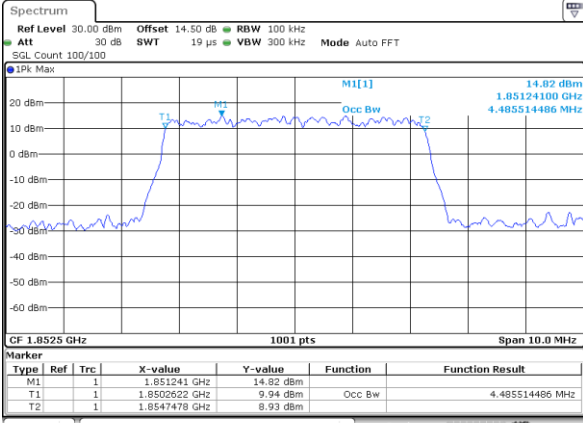

LTE Band 25

Lowest Channel / 5MHz / QPSK

Date: 31.AUG.2019 10:50:14