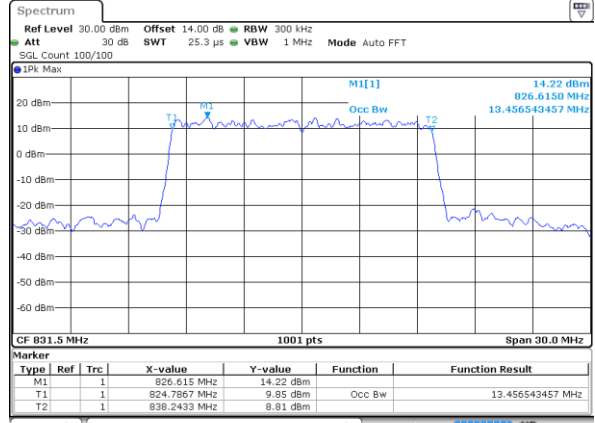

Lowest Channel / 15MHz / 16QAM

Date: 31 AUG 2019 18:19:30