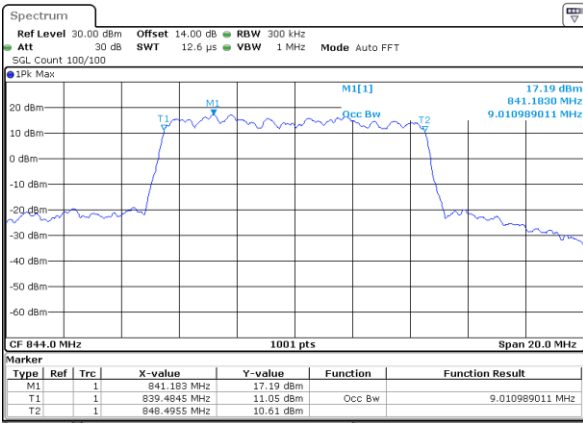

LTE Band 5

Lowest Channel / 10MHz / QPSK

Date: 31.AUG.2019 05:41:02

Lowest Channel / 10MHz / 16QAM

Date: 31.AUG.2019 05:41:12

Middle Channel / 10MHz / QPSK

Date: 31.AUG.2019 05:50:15

Middle Channel / 10MHz / 16QAM

Date: 31.AUG.2019 05:50:25

Highest Channel / 10MHz / QPSK

Date: 31.AUG.2019 05:52:48

Highest Channel / 10MHz / 16QAM

Date: 31.AUG.2019 05:52:58

LTE Band 12

Lowest Channel / 1.4MHz / QPSK

Date: 31.AUG.2019 07:17:52