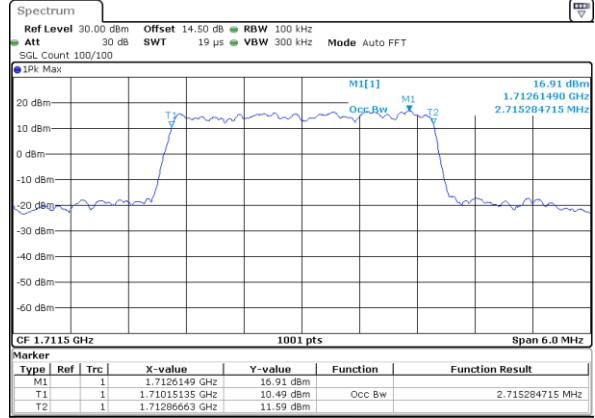

Lowest Channel / 3MHz / 16QAM

Date: 30 AUG 2019 13:50:55