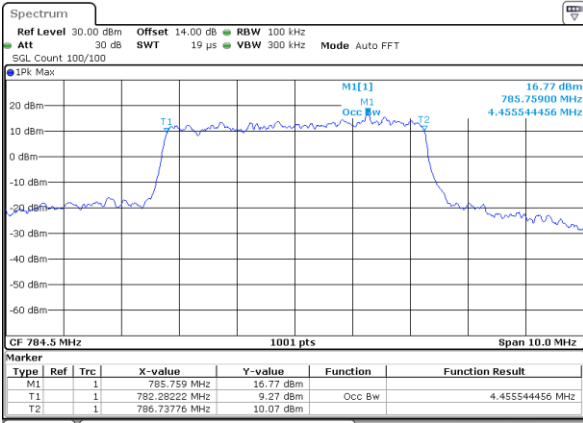

Highest Channel / 10MHz / 16QAM

Date: 31.AUG.2019 08:18:38

LTE Band 13

Lowest Channel / 5MHz / QPSK

Date: 31.AUG.2019 09:12:07

Lowest Channel / 5MHz / 16QAM

Date: 31.AUG.2019 09:12:18

Middle Channel / 5MHz / QPSK

Date: 31.AUG.2019 09:21:21

Middle Channel / 5MHz / 16QAM

Date: 31.AUG.2019 09:21:32

Highest Channel / 5MHz / QPSK

Date: 31.AUG.2019 09:23:54

Highest Channel / 5MHz / 16QAM

Date: 31.AUG.2019 09:24:04

LTE Band 13