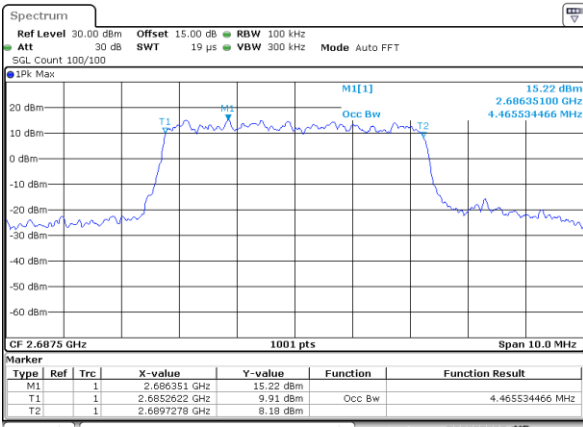

Lowest Channel / 5MHz / 16QAM

Date: 30_AUG.2019 18:50:22

Middle Channel / 5MHz / QPSK

Date: 30_AUG.2019 18:50:01

Middle Channel / 5MHz / 16QAM

Date: 30_AUG.2019 18:50:32

Highest Channel / 5MHz / QPSK

Date: 30_AUG.2019 18:50:12