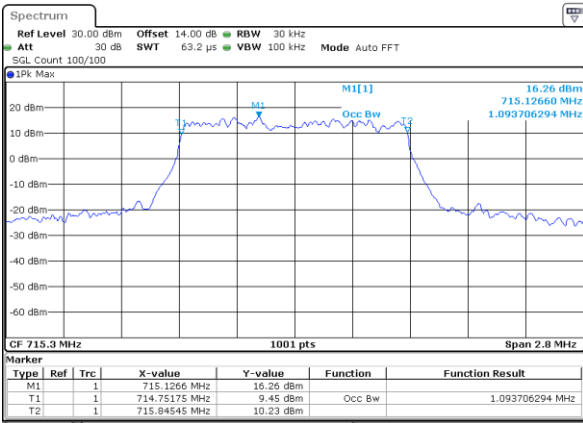

Lowest Channel / 1.4MHz / 16QAM

Date: 31.AUG.2019 07:18:02

Middle Channel / 1.4MHz / QPSK

Date: 31.AUG.2019 07:25:04

Middle Channel / 1.4MHz / 16QAM

Date: 31.AUG.2019 07:25:14

Highest Channel / 1.4MHz / QPSK

Date: 31.AUG.2019 07:27:39

Highest Channel / 1.4MHz / 16QAM

Date: 31.AUG.2019 07:27:49

LTE Band 12

Lowest Channel / 3MHz / QPSK

Date: 31.AUG.2019 07:34:50

Lowest Channel / 3MHz / 16QAM

Date: 31.AUG.2019 07:35:00