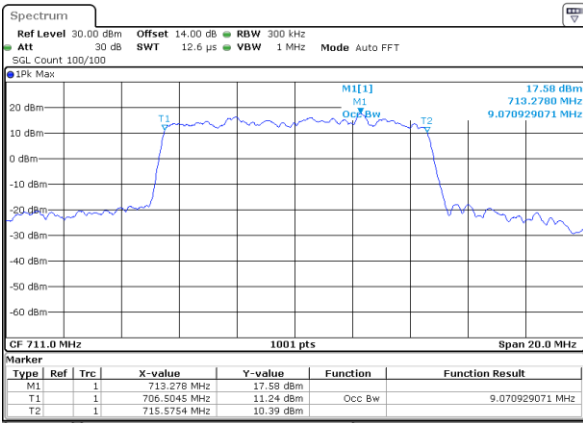

Date: 31.AUG.2019 07:59:08

Highest Channel / 5MHz / QPSK

Date: 31.AUG.2019 08:01:33

Highest Channel / 5MHz / 16QAM

Date: 31.AUG.2019 08:01:42

LTE Band 12

Lowest Channel / 10MHz / QPSK

Date: 31.AUG.2019 08:08:43

Lowest Channel / 10MHz / 16QAM

Date: 31.AUG.2019 08:08:53

Middle Channel / 10MHz / QPSK

Date: 31.AUG.2019 08:15:54

Middle Channel / 10MHz / 16QAM

Date: 31.AUG.2019 08:16:04

Highest Channel / 10MHz / QPSK

Date: 31.AUG.2019 08:18:28

Highest Channel / 10MHz / 16QAM

Date: 31.AUG.2019 08:18:38

LTE Band 13

Lowest Channel / 5MHz / QPSK

Date: 31.AUG.2019 09:12:07

Lowest Channel / 5MHz / 16QAM

Date: 31.AUG.2019 09:12:18

Middle Channel / 5MHz / QPSK