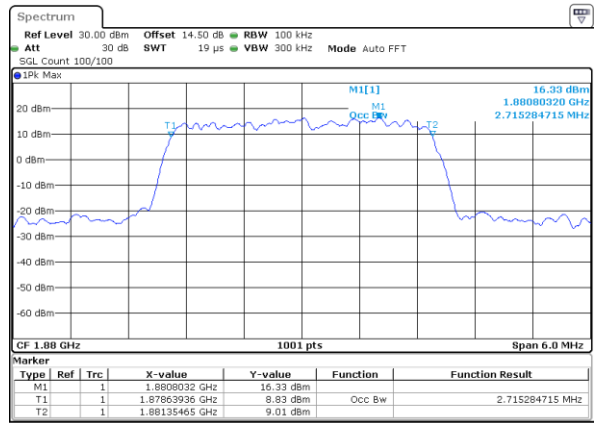

Middle Channel / 3MHz / 16QAM

Date: 31.AUG.2019 10:40:36