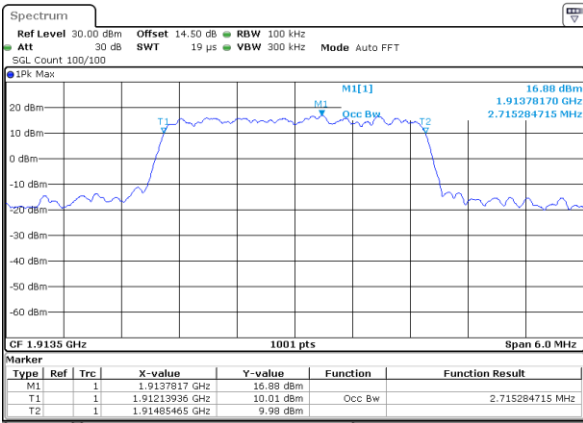

Middle Channel / 1.4MHz / 16QAM

Highest Channel / 1.4MHz / QPSK

Highest Channel / 1.4MHz / 16QAM

LTE Band 25

Lowest Channel / 3MHz / QPSK

Date: 31.AUG.2019 10:37:51

Lowest Channel / 3MHz / 16QAM

Date: 31.AUG.2019 10:38:02

Middle Channel / 3MHz / QPSK

Date: 31.AUG.2019 10:40:26

Middle Channel / 3MHz / 16QAM

Date: 31.AUG.2019 10:40:36

Highest Channel / 3MHz / QPSK

Date: 31.AUG.2019 10:43:00

Highest Channel / 3MHz / 16QAM

Date: 31.AUG.2019 10:43:11

LTE Band 25

Lowest Channel / 5MHz / QPSK

Date: 31.AUG.2019 10:50:14

Lowest Channel / 5MHz / 16QAM

Date: 31.AUG.2019 10:50:24

Middle Channel / 5MHz / QPSK

Date: 31.AUG.2019 10:52:48

Middle Channel / 5MHz / 16QAM