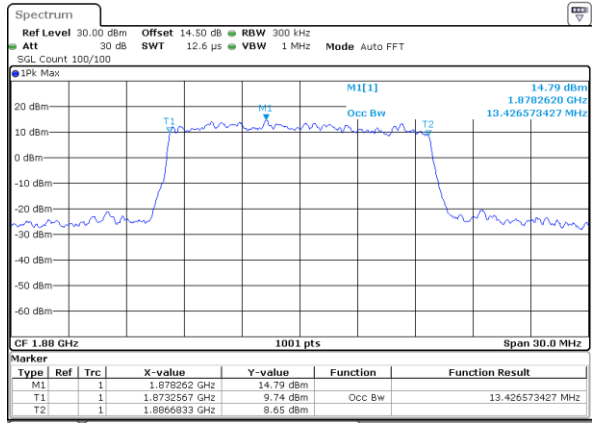

Highest Channel / 10MHz / 16QAM

Date: 31.AUG.2019 11:07:57

LTE Band 25

Lowest Channel / 15MHz / QPSK

Date: 31.AUG.2019 11:15:03

Lowest Channel / 15MHz / 16QAM

Date: 31.AUG.2019 11:15:14

Middle Channel / 15MHz / QPSK

Date: 31.AUG.2019 11:17:37

Middle Channel / 15MHz / 16QAM

Date: 31.AUG.2019 11:17:48

Highest Channel / 15MHz / QPSK

Date: 31.AUG.2019 11:20:13

Highest Channel / 15MHz / 16QAM

Date: 31.AUG.2019 11:20:23

LTE Band 25