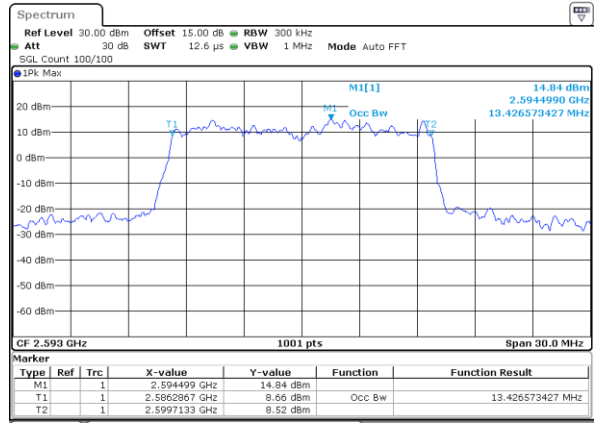

Date: 30_AUG.2019 18:52:02

Middle Channel / 10MHz / 16QAM

Date: 30_AUG.2019 18:52:22

Highest Channel / 10MHz / QPSK

Date: 30_AUG.2019 18:52:12

Highest Channel / 10MHz / 16QAM

Date: 30_AUG.2019 18:52:32

LTE Band 41

Lowest Channel / 15MHz / QPSK

Date: 30_AUG.2019 18:53:53

Lowest Channel / 15MHz / 16QAM

Date: 30_AUG.2019 18:54:23

Middle Channel / 15MHz / QPSK

Date: 30_AUG.2019 18:54:03

Middle Channel / 15MHz / 16QAM

Date: 30_AUG.2019 18:54:33

Highest Channel / 15MHz / QPSK

Date: 30_AUG.2019 18:54:13

Highest Channel / 15MHz / 16QAM

Date: 30_AUG.2019 18:54:43

LTE Band 41

Lowest Channel / 20MHz / QPSK

Date: 30_AUG.2019 18:55:54

Lowest Channel / 20MHz / 16QAM