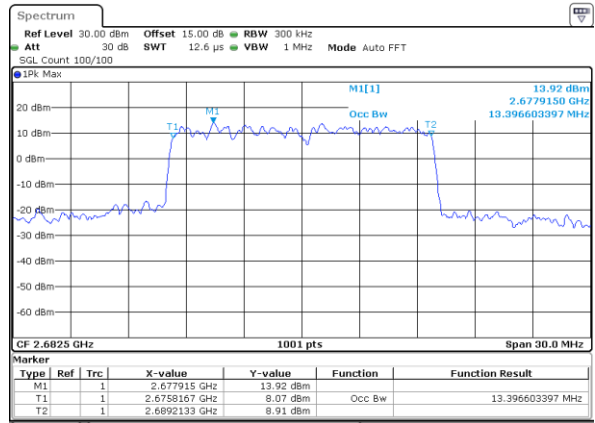

Date: 30_AUG.2019 18:52:02

Middle Channel / 10MHz / 16QAM

Date: 30_AUG.2019 18:52:22

Highest Channel / 10MHz / QPSK

Date: 30_AUG.2019 18:52:12

Highest Channel / 10MHz / 16QAM

Date: 30_AUG.2019 18:52:32

LTE Band 41

Lowest Channel / 15MHz / QPSK

Date: 30_AUG.2019 18:53:53

Lowest Channel / 15MHz / 16QAM

Date: 30_AUG.2019 18:54:23

Middle Channel / 15MHz / QPSK

Date: 30_AUG.2019 18:54:03

Middle Channel / 15MHz / 16QAM

Date: 30_AUG.2019 18:54:33

Highest Channel / 15MHz / QPSK

Date: 30_AUG.2019 18:54:13

Highest Channel / 15MHz / 16QAM

Date: 30_AUG.2019 18:54:43

LTE Band 41

Lowest Channel / 20MHz / QPSK

Date: 30_AUG.2019 18:55:54

Lowest Channel / 20MHz / 16QAM