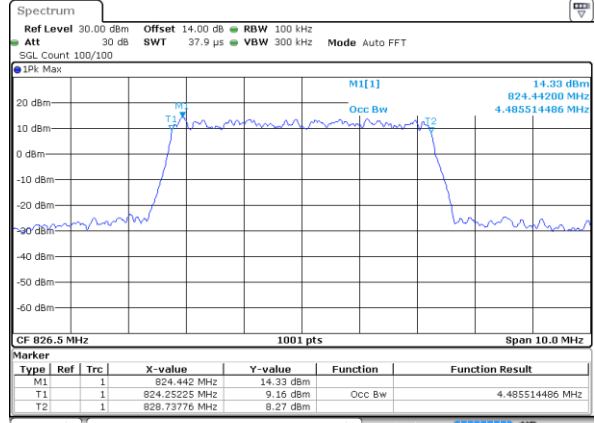

Lowest Channel / 5MHz / 16QAM

Date: 31 AUG 2019 18:15:33