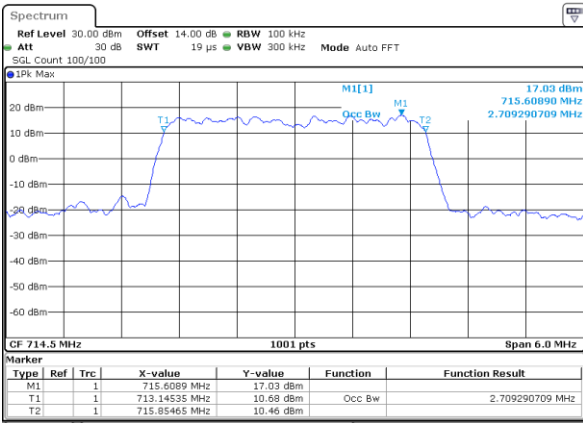

Highest Channel / 3MHz / QPSK

Date: 31.AUG.2019 07:44:35