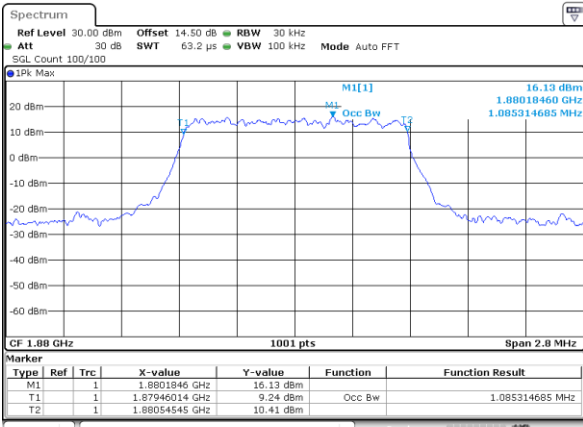

Middle Channel / 10MHz / QPSK

Date: 31.AUG.2019 09:36:32

Middle Channel / 10MHz / 16QAM

Date: 31.AUG.2019 09:36:42

LTE Band 25

Lowest Channel / 1.4MHz / QPSK

Lowest Channel / 1.4MHz / 16QAM

Middle Channel / 1.4MHz / QPSK

Middle Channel / 1.4MHz / 16QAM

Highest Channel / 1.4MHz / QPSK

Highest Channel / 1.4MHz / 16QAM

LTE Band 25

Lowest Channel / 3MHz / QPSK

Date: 31.AUG.2019 10:37:51

Lowest Channel / 3MHz / 16QAM

Date: 31.AUG.2019 10:38:02