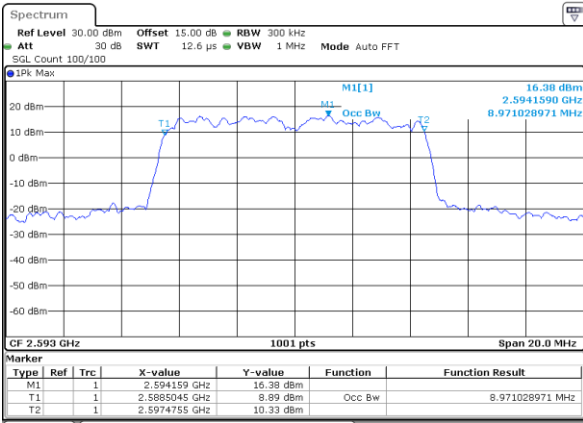

Highest Channel / 5MHz / 16QAM

Date: 30_AUG.2019 18:50:42

LTE Band 41

Lowest Channel / 10MHz / QPSK

Date: 30_AUG.2019 18:51:52

Lowest Channel / 10MHz / 16QAM

Date: 30_AUG.2019 18:52:43

Middle Channel / 10MHz / QPSK

Date: 30_AUG.2019 18:52:02

Middle Channel / 10MHz / 16QAM

Date: 30_AUG.2019 18:52:22

Highest Channel / 10MHz / QPSK

Date: 30_AUG.2019 18:52:12

Highest Channel / 10MHz / 16QAM

Date: 30_AUG.2019 18:52:32

LTE Band 41