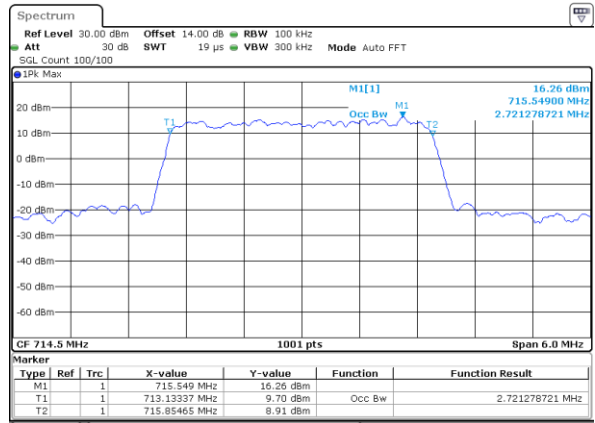

Date: 31.AUG.2019 07:27:39

Highest Channel / 1.4MHz / 16QAM

Date: 31.AUG.2019 07:27:49

LTE Band 12

Lowest Channel / 3MHz / QPSK

Date: 31.AUG.2019 07:34:50

Lowest Channel / 3MHz / 16QAM

Date: 31.AUG.2019 07:35:00

Middle Channel / 3MHz / QPSK

Date: 31.AUG.2019 07:42:02

Middle Channel / 3MHz / 16QAM

Date: 31.AUG.2019 07:42:12

Highest Channel / 3MHz / QPSK

Date: 31.AUG.2019 07:44:35

Highest Channel / 3MHz / 16QAM

Date: 31.AUG.2019 07:44:45

LTE Band 12

Lowest Channel / 5MHz / QPSK

Date: 31.AUG.2019 07:51:47

Lowest Channel / 5MHz / 16QAM

Date: 31.AUG.2019 07:51:57

Middle Channel / 5MHz / QPSK

Date: 31.AUG.2019 07:58:58

Middle Channel / 5MHz / 16QAM