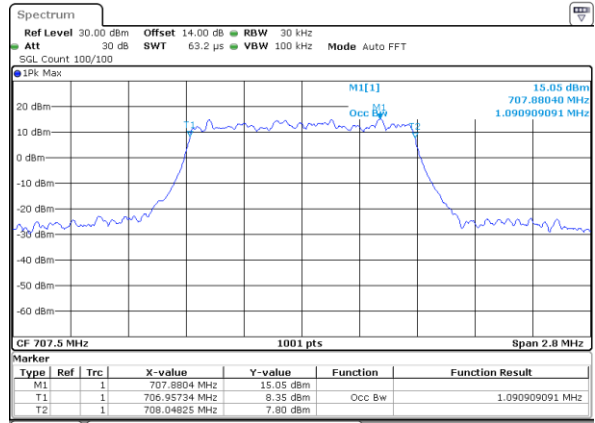

Date: 31.AUG.2019 05:50:25

Highest Channel / 10MHz / QPSK

Date: 31.AUG.2019 05:52:48

Highest Channel / 10MHz / 16QAM

Date: 31.AUG.2019 05:52:58

LTE Band 12

Lowest Channel / 1.4MHz / QPSK

Date: 31.AUG.2019 07:17:52

Lowest Channel / 1.4MHz / 16QAM

Date: 31.AUG.2019 07:18:02

Middle Channel / 1.4MHz / QPSK

Date: 31.AUG.2019 07:25:04

Middle Channel / 1.4MHz / 16QAM

Date: 31.AUG.2019 07:25:14

Highest Channel / 1.4MHz / QPSK

Date: 31.AUG.2019 07:27:39

Highest Channel / 1.4MHz / 16QAM

Date: 31.AUG.2019 07:27:49

LTE Band 12

Lowest Channel / 3MHz / QPSK

Date: 31.AUG.2019 07:34:50

Lowest Channel / 3MHz / 16QAM

Date: 31.AUG.2019 07:35:00