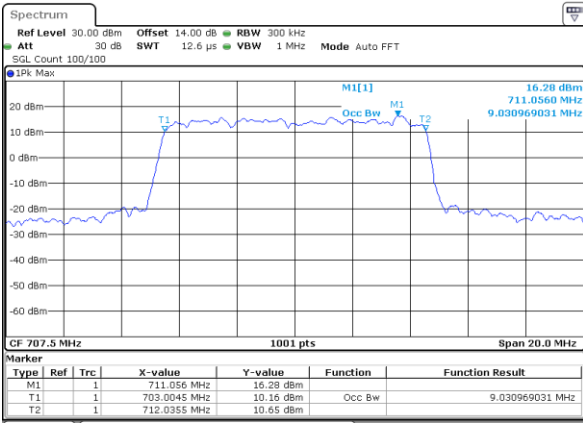

Middle Channel / 10MHz / QPSK

Date: 31.AUG.2019 08:15:54