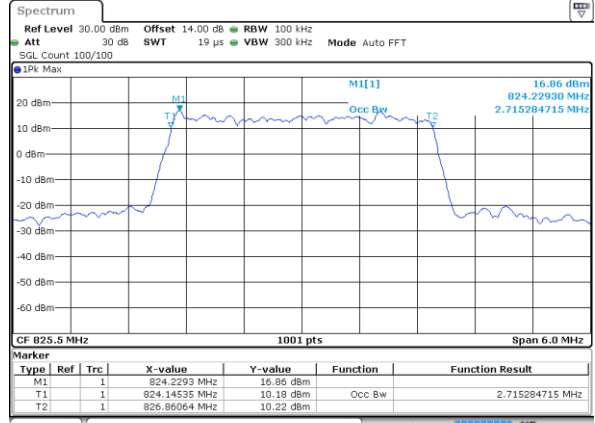

Date: 31 AUG 2019 18:12:56

LTE Band 26

Lowest Channel / 3MHz / QPSK

Date: 31 AUG 2019 18:13:25

Lowest Channel / 3MHz / 16QAM

Date: 31 AUG 2019 18:13:35

Middle Channel / 3MHz / QPSK

Date: 31 AUG 2019 18:14:04

Middle Channel / 3MHz / 16QAM

Date: 31 AUG 2019 18:14:14

Highest Channel / 3MHz / QPSK

Date: 31 AUG 2019 18:14:44

Highest Channel / 3MHz / 16QAM

Date: 31 AUG 2019 18:14:53

LTE Band 26

Lowest Channel / 5MHz / QPSK