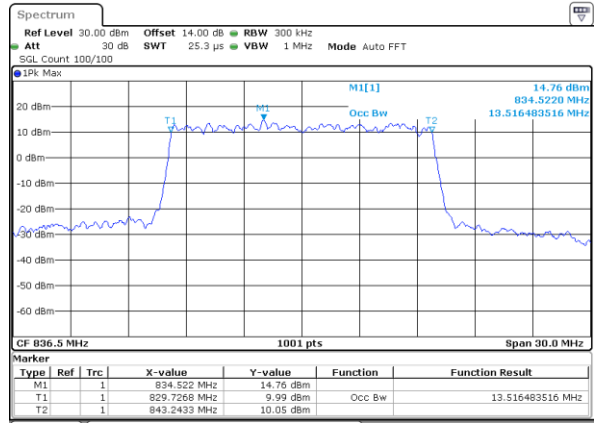

LTE Band 26

Lowest Channel / 15MHz / QPSK

Date: 31 AUG 2019 18:19:21

Lowest Channel / 15MHz / 16QAM

Date: 31 AUG 2019 18:19:30

Middle Channel / 15MHz / QPSK

Date: 31 AUG 2019 18:20:00

Middle Channel / 15MHz / 16QAM

Date: 31 AUG 2019 18:20:10

Highest Channel / 15MHz / QPSK

Date: 31 AUG 2019 18:20:40

Highest Channel / 15MHz / 16QAM

Date: 31 AUG 2019 18:20:50

LTE Band 41

Lowest Channel / 5MHz / QPSK

Date: 30_AUG.2019 18:49:51