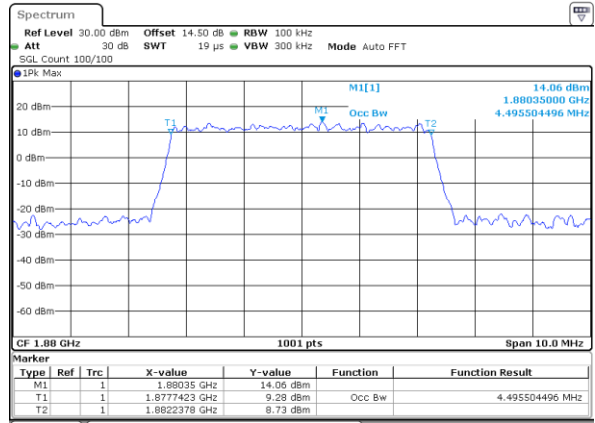

LTE Band 25

Lowest Channel / 5MHz / QPSK

Date: 31.AUG.2019 10:50:14

Lowest Channel / 5MHz / 16QAM

Date: 31.AUG.2019 10:50:24

Middle Channel / 5MHz / QPSK

Date: 31.AUG.2019 10:52:48

Middle Channel / 5MHz / 16QAM

Date: 31.AUG.2019 10:52:58

Highest Channel / 5MHz / QPSK

Date: 31.AUG.2019 10:55:22

Highest Channel / 5MHz / 16QAM

Date: 31.AUG.2019 10:55:32

LTE Band 25

Lowest Channel / 10MHz / QPSK

Date: 31.AUG.2019 11:02:34