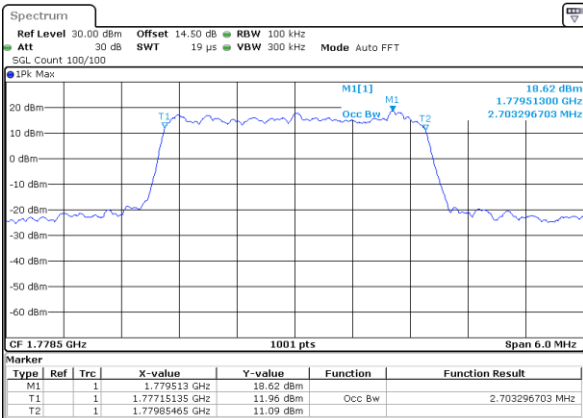

Middle Channel / 1.4MHz / 16QAM

Date: 30 AUG 2019 11:53:39

Highest Channel / 1.4MHz / QPSK

Date: 30 AUG 2019 13:39:42

Highest Channel / 1.4MHz / 16QAM

Date: 30 AUG 2019 13:46:50

LTE Band 66

Lowest Channel / 3MHz / QPSK

Date: 30 AUG 2019 17:21:37

Lowest Channel / 3MHz / 16QAM

Date: 30 AUG 2019 13:50:55

Middle Channel / 3MHz / QPSK

Date: 30 AUG 2019 14:50:19

Middle Channel / 3MHz / 16QAM

Date: 30 AUG 2019 14:55:13

Highest Channel / 3MHz / QPSK

Date: 30 AUG 2019 15:05:46

Highest Channel / 3MHz / 16QAM

Date: 30 AUG 2019 14:56:43

LTE Band 66

Lowest Channel / 5MHz / QPSK

Date: 30 AUG 2019 17:23:50

Lowest Channel / 5MHz / 16QAM

Date: 30 AUG 2019 17:31:05