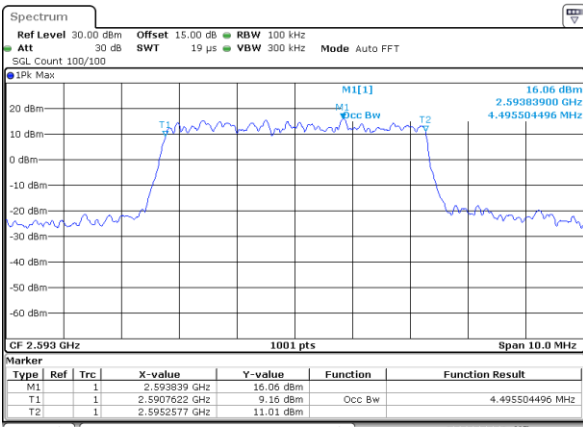

Middle Channel / 5MHz / QPSK

Date: 30_AUG.2019 18:50:01