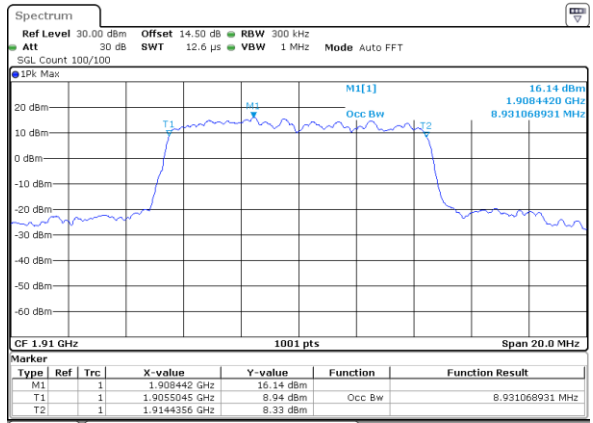

Date: 31.AUG.2019 10:52:58

Highest Channel / 5MHz / QPSK

Date: 31.AUG.2019 10:55:22

Highest Channel / 5MHz / 16QAM

Date: 31.AUG.2019 10:55:32

LTE Band 25

Lowest Channel / 10MHz / QPSK

Date: 31.AUG.2019 11:02:34

Lowest Channel / 10MHz / 16QAM

Date: 31.AUG.2019 11:02:44

Middle Channel / 10MHz / QPSK

Date: 31.AUG.2019 11:05:09

Middle Channel / 10MHz / 16QAM

Date: 31.AUG.2019 11:05:21

Highest Channel / 10MHz / QPSK

Date: 31.AUG.2019 11:07:47

Highest Channel / 10MHz / 16QAM

Date: 31.AUG.2019 11:07:57

LTE Band 25

Lowest Channel / 15MHz / QPSK

Date: 31.AUG.2019 11:15:03

Lowest Channel / 15MHz / 16QAM

Date: 31.AUG.2019 11:15:14

Middle Channel / 15MHz / QPSK