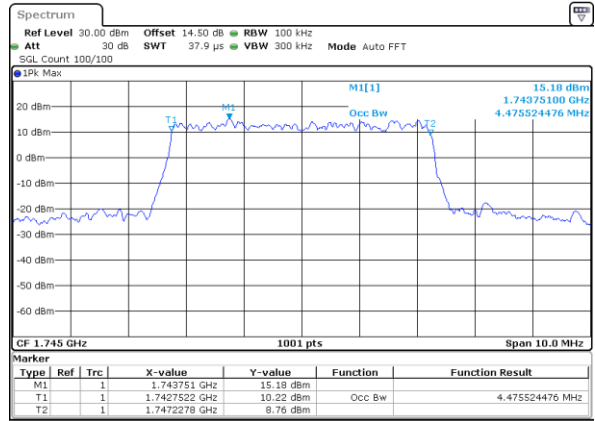

Middle Channel / 5MHz / 16QAM

Date: 30 AUG 2019 17:34:35