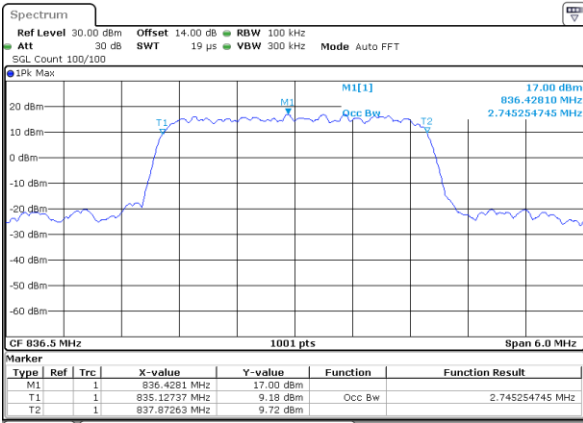

Date: 31 AUG 2019 18:12:56

LTE Band 26

Lowest Channel / 3MHz / QPSK

Date: 31 AUG 2019 18:13:25

Lowest Channel / 3MHz / 16QAM

Date: 31 AUG 2019 18:13:35

Middle Channel / 3MHz / QPSK

Date: 31 AUG 2019 18:14:04

Middle Channel / 3MHz / 16QAM

Date: 31 AUG 2019 18:14:14

Highest Channel / 3MHz / QPSK

Date: 31 AUG 2019 18:14:44

Highest Channel / 3MHz / 16QAM

Date: 31 AUG 2019 18:14:53

LTE Band 26

Lowest Channel / 5MHz / QPSK