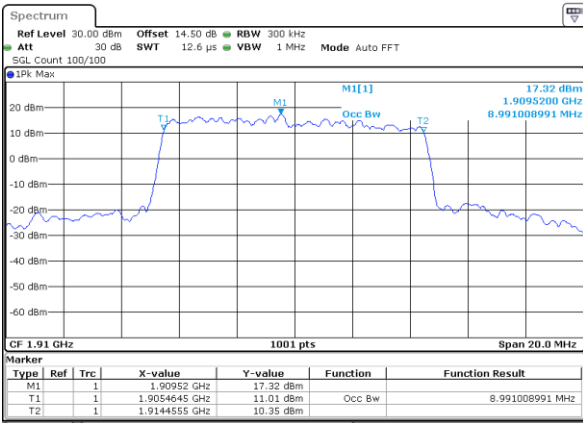

Date: 31.AUG.2019 10:52:58

Highest Channel / 5MHz / QPSK

Date: 31.AUG.2019 10:55:22

Highest Channel / 5MHz / 16QAM

Date: 31.AUG.2019 10:55:32

LTE Band 25

Lowest Channel / 10MHz / QPSK

Date: 31.AUG.2019 11:02:34

Lowest Channel / 10MHz / 16QAM

Date: 31.AUG.2019 11:02:44

Middle Channel / 10MHz / QPSK

Date: 31.AUG.2019 11:05:09

Middle Channel / 10MHz / 16QAM

Date: 31.AUG.2019 11:05:21

Highest Channel / 10MHz / QPSK

Date: 31.AUG.2019 11:07:47

Highest Channel / 10MHz / 16QAM

Date: 31.AUG.2019 11:07:57

LTE Band 25

Lowest Channel / 15MHz / QPSK

Date: 31.AUG.2019 11:15:03

Lowest Channel / 15MHz / 16QAM

Date: 31.AUG.2019 11:15:14

Middle Channel / 15MHz / QPSK