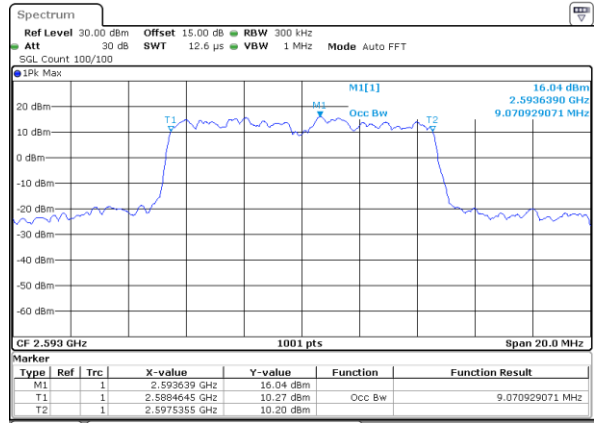

Highest Channel / 5MHz / 16QAM

Date: 30_AUG.2019 18:50:42

LTE Band 41

Lowest Channel / 10MHz / QPSK

Date: 30_AUG.2019 18:51:52

Lowest Channel / 10MHz / 16QAM

Date: 30_AUG.2019 18:52:43

Middle Channel / 10MHz / QPSK

Date: 30_AUG.2019 18:52:02

Middle Channel / 10MHz / 16QAM

Date: 30_AUG.2019 18:52:22

Highest Channel / 10MHz / QPSK

Date: 30_AUG.2019 18:52:12

Highest Channel / 10MHz / 16QAM

Date: 30_AUG.2019 18:52:32

LTE Band 41