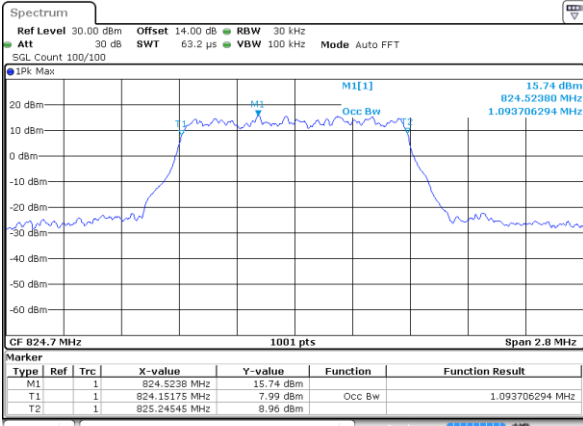

Highest Channel / 20MHz / QPSK

Date: 31.AUG.2019 11:32:34

Highest Channel / 20MHz / 16QAM

Date: 31.AUG.2019 11:32:44

LTE Band 26

Lowest Channel / 1.4MHz / QPSK

Date: 31 AUG 2019 17:41:32

Lowest Channel / 1.4MHz / 16QAM