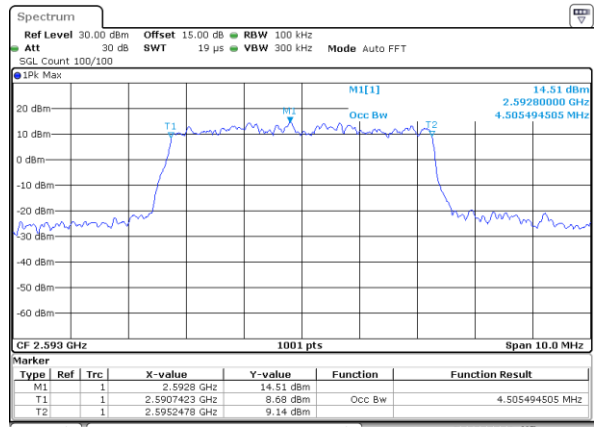

Date: 31 AUG 2019 18:20:10

Highest Channel / 15MHz / QPSK

Date: 31 AUG 2019 18:20:40

Highest Channel / 15MHz / 16QAM

Date: 31 AUG 2019 18:20:50

LTE Band 41

Lowest Channel / 5MHz / QPSK

Date: 30_AUG.2019 18:49:51

Lowest Channel / 5MHz / 16QAM

Date: 30_AUG.2019 18:50:22

Middle Channel / 5MHz / QPSK

Date: 30_AUG.2019 18:50:01

Middle Channel / 5MHz / 16QAM

Date: 30_AUG.2019 18:50:32

Highest Channel / 5MHz / QPSK

Date: 30_AUG.2019 18:50:12

Highest Channel / 5MHz / 16QAM

Date: 30_AUG.2019 18:50:42

LTE Band 41

Lowest Channel / 10MHz / QPSK

Date: 30_AUG.2019 18:51:52

Lowest Channel / 10MHz / 16QAM

Date: 30_AUG.2019 18:52:43

Middle Channel / 10MHz / QPSK