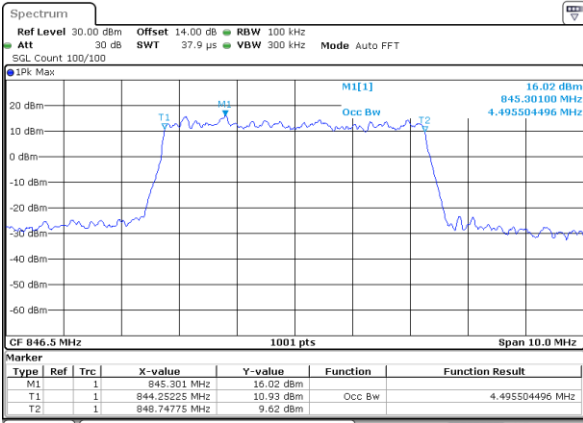

Middle Channel / 3MHz / 16QAM

Date: 31 AUG 2019 18:14:14

Highest Channel / 3MHz / QPSK

Date: 31 AUG 2019 18:14:44

Highest Channel / 3MHz / 16QAM

Date: 31 AUG 2019 18:14:53

LTE Band 26

Lowest Channel / 5MHz / QPSK

Date: 31 AUG 2019 18:15:23

Lowest Channel / 5MHz / 16QAM

Date: 31 AUG 2019 18:15:33

Middle Channel / 5MHz / QPSK

Date: 31 AUG 2019 18:16:02

Middle Channel / 5MHz / 16QAM

Date: 31 AUG 2019 18:16:13

Highest Channel / 5MHz / QPSK

Date: 31 AUG 2019 18:16:43

Highest Channel / 5MHz / 16QAM

Date: 31 AUG 2019 18:16:54

LTE Band 26

Lowest Channel / 10MHz / QPSK

Date: 31 AUG 2019 18:17:23

Lowest Channel / 10MHz / 16QAM

Date: 31 AUG 2019 18:17:33