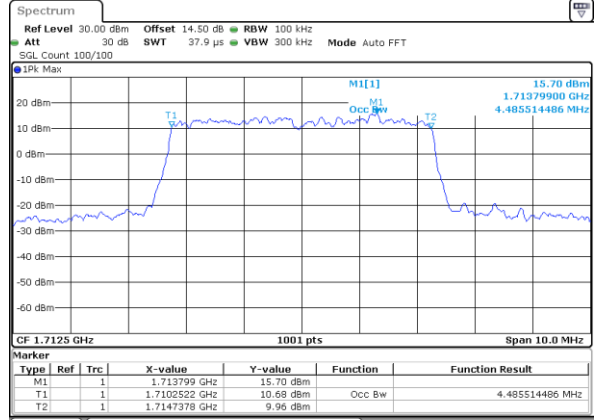

Date: 30 AUG 2019 15:05:46

Highest Channel / 3MHz / 16QAM

Date: 30 AUG 2019 14:56:43

LTE Band 66

Lowest Channel / 5MHz / QPSK

Date: 30 AUG 2019 17:23:50

Lowest Channel / 5MHz / 16QAM

Date: 30 AUG 2019 17:31:05