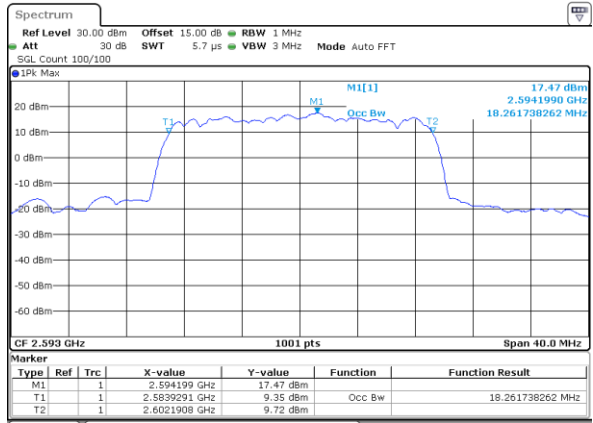

Middle Channel / 20MHz / 16QAM

Date: 30_AUG.2019 18:56:34