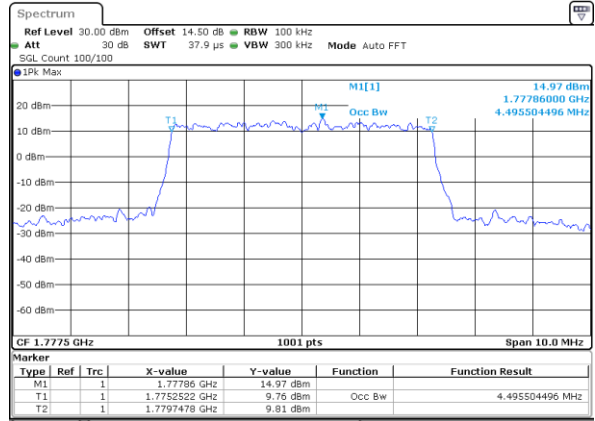

Date: 30 AUG 2019 15:05:46

Highest Channel / 3MHz / 16QAM

Date: 30 AUG 2019 14:56:43

LTE Band 66

Lowest Channel / 5MHz / QPSK

Date: 30 AUG 2019 17:23:50

Lowest Channel / 5MHz / 16QAM

Date: 30 AUG 2019 17:31:05

Middle Channel / 5MHz / QPSK

Date: 30 AUG 2019 17:36:58

Middle Channel / 5MHz / 16QAM

Date: 30 AUG 2019 17:34:35

Highest Channel / 5MHz / QPSK

Date: 30 AUG 2019 17:38:05

Highest Channel / 5MHz / 16QAM

Date: 30 AUG 2019 17:41:48