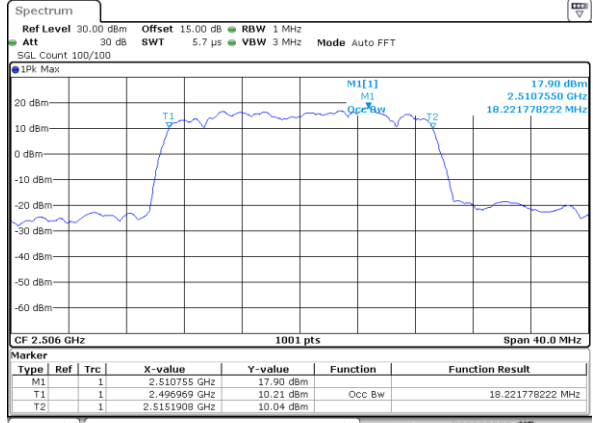

Highest Channel / 15MHz / QPSK

Date: 30_AUG.2019 18:54:13

Highest Channel / 15MHz / 16QAM

Date: 30_AUG.2019 18:54:43

LTE Band 41

Lowest Channel / 20MHz / QPSK

Date: 30_AUG.2019 18:55:54

Lowest Channel / 20MHz / 16QAM