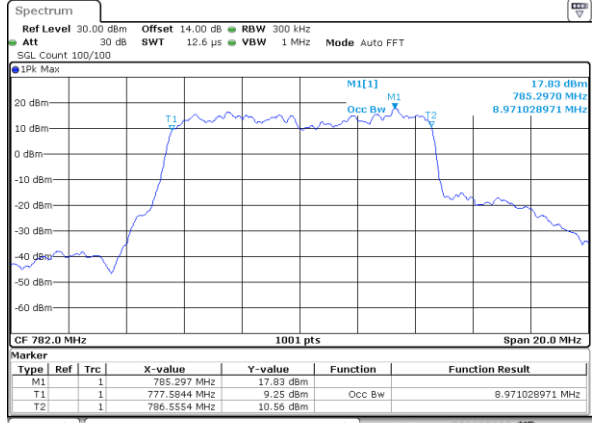

Highest Channel / 10MHz / 16QAM

Date: 31.AUG.2019 08:18:38

LTE Band 13

Lowest Channel / 5MHz / QPSK

Date: 31.AUG.2019 09:12:07

Lowest Channel / 5MHz / 16QAM

Date: 31.AUG.2019 09:12:18

Middle Channel / 5MHz / QPSK

Date: 31.AUG.2019 09:21:21

Middle Channel / 5MHz / 16QAM

Date: 31.AUG.2019 09:21:32

Highest Channel / 5MHz / QPSK

Date: 31.AUG.2019 09:23:54

Highest Channel / 5MHz / 16QAM

Date: 31.AUG.2019 09:24:04

LTE Band 13

Middle Channel / 10MHz / QPSK

Date: 31.AUG.2019 09:36:32

Middle Channel / 10MHz / 16QAM

Date: 31.AUG.2019 09:36:42

LTE Band 25

Lowest Channel / 1.4MHz / QPSK

Lowest Channel / 1.4MHz / 16QAM

Middle Channel / 1.4MHz / QPSK

Middle Channel / 1.4MHz / 16QAM

Highest Channel / 1.4MHz / QPSK

Highest Channel / 1.4MHz / 16QAM

LTE Band 25

Lowest Channel / 3MHz / QPSK

Date: 31.AUG.2019 10:37:51

Lowest Channel / 3MHz / 16QAM

Date: 31.AUG.2019 10:38:02