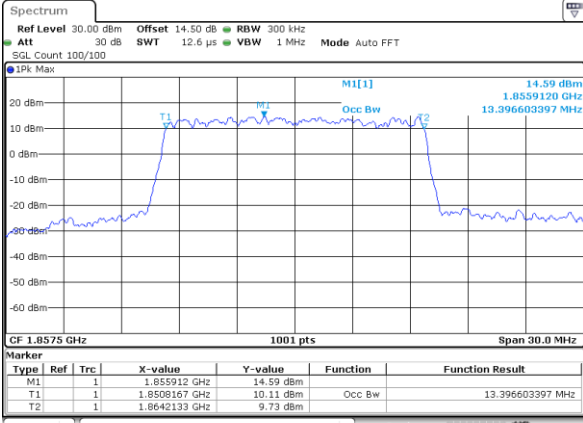

Highest Channel / 10MHz / 16QAM

Date: 31.AUG.2019 11:07:57

LTE Band 25

Lowest Channel / 15MHz / QPSK

Date: 31.AUG.2019 11:15:03

Lowest Channel / 15MHz / 16QAM

Date: 31.AUG.2019 11:15:14

Middle Channel / 15MHz / QPSK

Date: 31.AUG.2019 11:17:37

Middle Channel / 15MHz / 16QAM

Date: 31.AUG.2019 11:17:48

Highest Channel / 15MHz / QPSK

Date: 31.AUG.2019 11:20:13

Highest Channel / 15MHz / 16QAM

Date: 31.AUG.2019 11:20:23

LTE Band 25