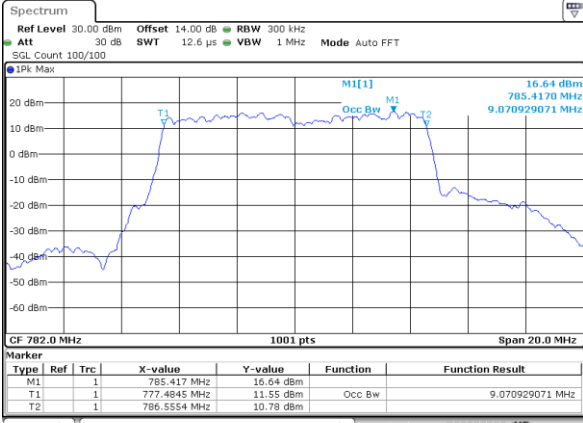

Highest Channel / 10MHz / 16QAM

Date: 31.AUG.2019 08:18:38

LTE Band 13

Lowest Channel / 5MHz / QPSK

Date: 31.AUG.2019 09:12:07

Lowest Channel / 5MHz / 16QAM

Date: 31.AUG.2019 09:12:18

Middle Channel / 5MHz / QPSK

Date: 31.AUG.2019 09:21:21

Middle Channel / 5MHz / 16QAM

Date: 31.AUG.2019 09:21:32

Highest Channel / 5MHz / QPSK

Date: 31.AUG.2019 09:23:54

Highest Channel / 5MHz / 16QAM

Date: 31.AUG.2019 09:24:04

LTE Band 13

Middle Channel / 10MHz / QPSK

Date: 31.AUG.2019 09:36:32

Middle Channel / 10MHz / 16QAM

Date: 31.AUG.2019 09:36:42

LTE Band 25

Lowest Channel / 1.4MHz / QPSK

Lowest Channel / 1.4MHz / 16QAM

Middle Channel / 1.4MHz / QPSK