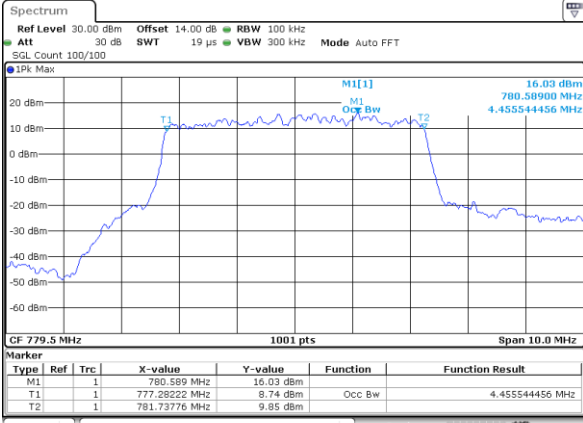

Highest Channel / 10MHz / 16QAM

Date: 31.AUG.2019 08:18:38

LTE Band 13

Lowest Channel / 5MHz / QPSK

Date: 31.AUG.2019 09:12:07

Lowest Channel / 5MHz / 16QAM

Date: 31.AUG.2019 09:12:18

Middle Channel / 5MHz / QPSK

Date: 31.AUG.2019 09:21:21

Middle Channel / 5MHz / 16QAM

Date: 31.AUG.2019 09:21:32

Highest Channel / 5MHz / QPSK

Date: 31.AUG.2019 09:23:54

Highest Channel / 5MHz / 16QAM

Date: 31.AUG.2019 09:24:04

LTE Band 13