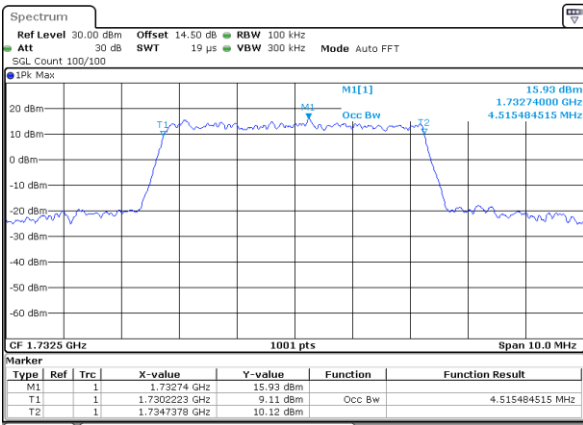

Highest Channel / 3MHz / 16QAM

Date: 31.AUG.2019 01:36:23

LTE Band 4

Lowest Channel / 5MHz / QPSK

Date: 31.AUG.2019 02:10:15

Lowest Channel / 5MHz / 16QAM

Date: 31.AUG.2019 02:10:125

Middle Channel / 5MHz / QPSK

Date: 31.AUG.2019 02:10:130

Middle Channel / 5MHz / 16QAM

Date: 31.AUG.2019 02:10:140

Highest Channel / 5MHz / QPSK

Date: 31.AUG.2019 02:10:105

Highest Channel / 5MHz / 16QAM

Date: 31.AUG.2019 02:10:115

LTE Band 4