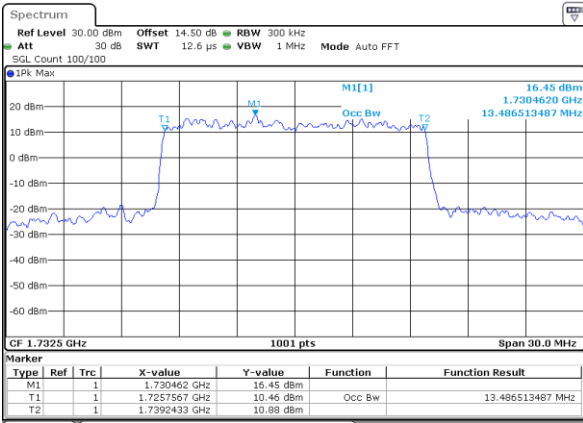

Middle Channel / 15MHz / QPSK

Date: 31.AUG.2019 02:50:49