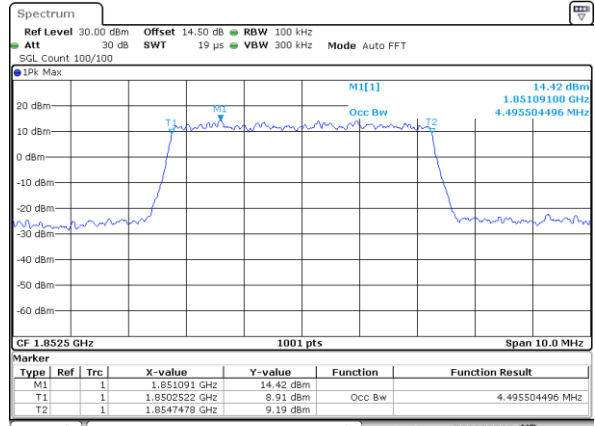

Highest Channel / 3MHz / QPSK

Date: 30_AUG.2019 22:41:52

Highest Channel / 3MHz / 16QAM

Date: 30_AUG.2019 22:42:03

LTE Band 2

Lowest Channel / 5MHz / QPSK

Date: 30_AUG.2019 23:00:53

Lowest Channel / 5MHz / 16QAM