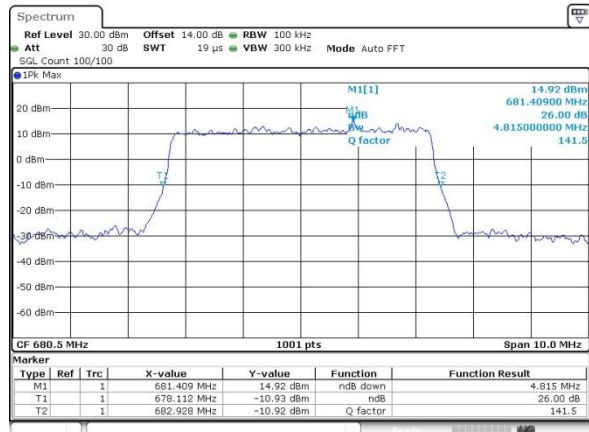

Middle Channel / 5MHz / 16QAM

Date: 1.SEP.2019 06:07:41