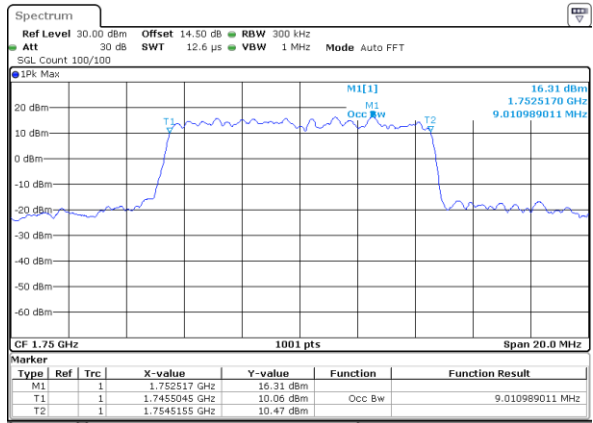

Date: 31.AUG.2019 02:10:130

Middle Channel / 5MHz / 16QAM

Date: 31.AUG.2019 02:10:140

Highest Channel / 5MHz / QPSK

Date: 31.AUG.2019 02:10:105

Highest Channel / 5MHz / 16QAM

Date: 31.AUG.2019 02:10:115

LTE Band 4

Lowest Channel / 10MHz / QPSK

Date: 31.AUG.2019 02:23:36

Lowest Channel / 10MHz / 16QAM

Date: 31.AUG.2019 02:23:47

Middle Channel / 10MHz / QPSK

Date: 31.AUG.2019 02:33:50

Middle Channel / 10MHz / 16QAM

Date: 31.AUG.2019 02:33:51

Highest Channel / 10MHz / QPSK

Date: 31.AUG.2019 02:33:24

Highest Channel / 10MHz / 16QAM

Date: 31.AUG.2019 02:33:35

LTE Band 4

Lowest Channel / 15MHz / QPSK

Date: 31.AUG.2019 02:43:14

Lowest Channel / 15MHz / 16QAM