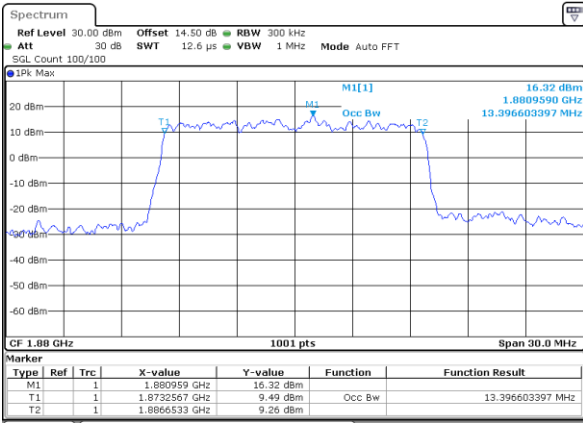

Middle Channel / 15MHz / QPSK

Date: 31.AUG.2019 00:16:19