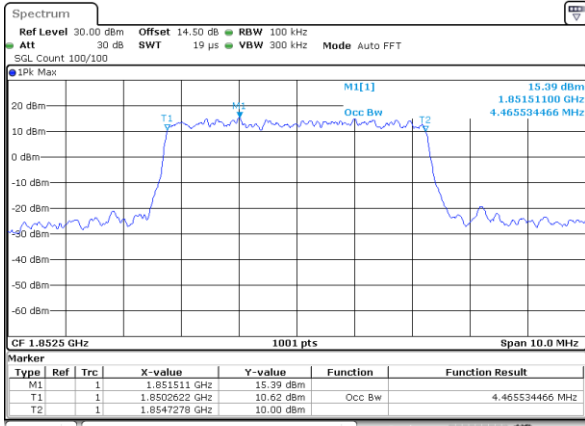

Highest Channel / 3MHz / QPSK

Date: 30_AUG.2019 22:41:52

Highest Channel / 3MHz / 16QAM

Date: 30_AUG.2019 22:42:03

LTE Band 2

Lowest Channel / 5MHz / QPSK

Date: 30_AUG.2019 23:00:53

Lowest Channel / 5MHz / 16QAM