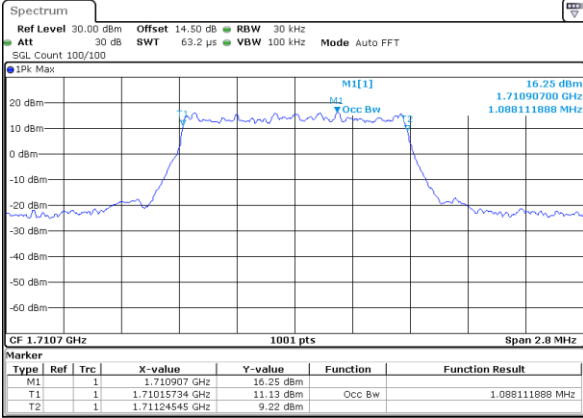

Date: 31.AUG.2019 00:18:51

Highest Channel / 15MHz / 16QAM

Date: 31.AUG.2019 00:19:01

LTE Band 2

Lowest Channel / 20MHz / QPSK

Date: 31.AUG.2019 00:32:55

Lowest Channel / 20MHz / 16QAM

Date: 31.AUG.2019 00:33:05

Middle Channel / 20MHz / QPSK

Date: 31.AUG.2019 00:40:02

Middle Channel / 20MHz / 16QAM

Date: 31.AUG.2019 00:40:12

Highest Channel / 20MHz / QPSK

Date: 31.AUG.2019 00:42:33

Highest Channel / 20MHz / 16QAM

Date: 31.AUG.2019 00:42:43

LTE Band 4

Lowest Channel / 1.4MHz / QPSK

Date: 31.AUG.2019 01:08:27

Lowest Channel / 1.4MHz / 16QAM

Date: 31.AUG.2019 01:08:38

Middle Channel / 1.4MHz / QPSK

Date: 31.AUG.2019 01:15:41

Middle Channel / 1.4MHz / 16QAM