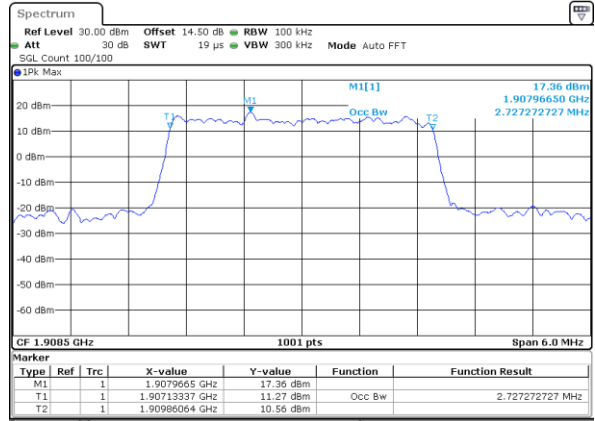

LTE Band 2

Lowest Channel / 1.4MHz / QPSK

Lowest Channel / 1.4MHz / 16QAM

Middle Channel / 1.4MHz / QPSK

Middle Channel / 1.4MHz / 16QAM

Highest Channel / 1.4MHz / QPSK

Highest Channel / 1.4MHz / 16QAM

LTE Band 2

Highest Channel / 3MHz / QPSK

Date: 30_AUG.2019 22:41:52

Highest Channel / 3MHz / 16QAM

Date: 30_AUG.2019 22:42:03

LTE Band 2

Lowest Channel / 5MHz / QPSK

Date: 30_AUG.2019 23:00:53

Lowest Channel / 5MHz / 16QAM