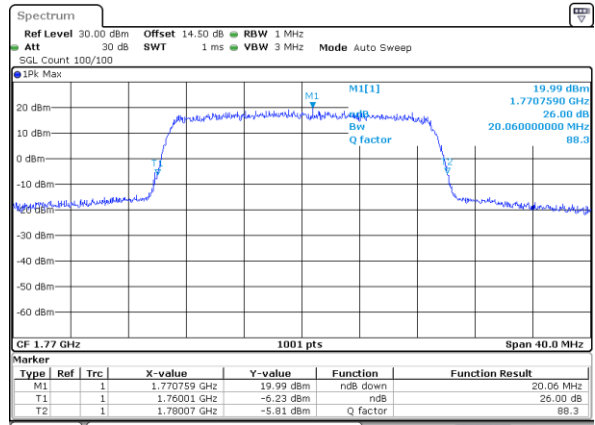

Date: 1 SEP 2019 13:28:52

Middle Channel / 20MHz / 16QAM

Date: 1 SEP 2019 13:31:05

Highest Channel / 20MHz / QPSK

Date: 1 SEP 2019 13:48:14

Highest Channel / 20MHz / 16QAM

Date: 1 SEP 2019 13:33:43

LTE Band 71