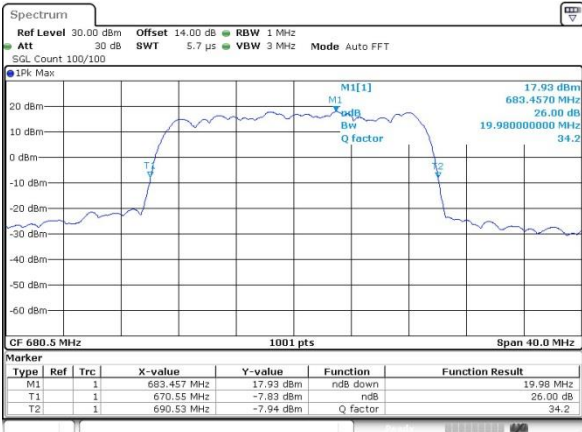

Middle Channel / 20MHz / QPSK

Date: 1.SEP.2019 08:27:02