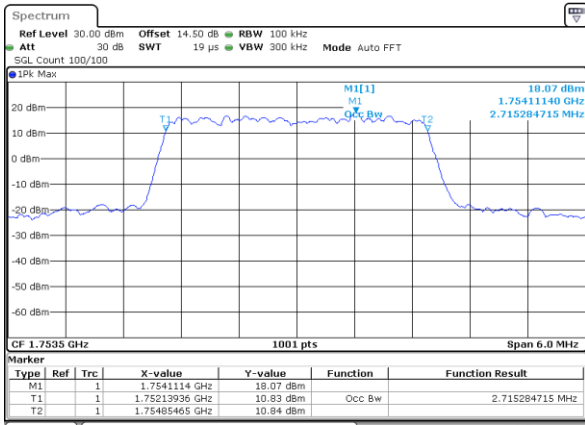

Date: 31.AUG.2019 01:15:51

Highest Channel / 1.4MHz / QPSK

Date: 31.AUG.2019 01:18:15

Highest Channel / 1.4MHz / 16QAM

Date: 31.AUG.2019 01:18:25

LTE Band 4

Lowest Channel / 3MHz / QPSK

Date: 31.AUG.2019 01:26:24

Lowest Channel / 3MHz / 16QAM

Date: 31.AUG.2019 01:26:35

Middle Channel / 3MHz / QPSK

Date: 31.AUG.2019 01:33:39

Middle Channel / 3MHz / 16QAM

Date: 31.AUG.2019 01:33:50

Highest Channel / 3MHz / QPSK

Date: 31.AUG.2019 01:36:13

Highest Channel / 3MHz / 16QAM

Date: 31.AUG.2019 01:36:23

LTE Band 4

Lowest Channel / 5MHz / QPSK

Date: 31.AUG.2019 02:10:15

Lowest Channel / 5MHz / 16QAM

Date: 31.AUG.2019 02:10:125

Middle Channel / 5MHz / QPSK