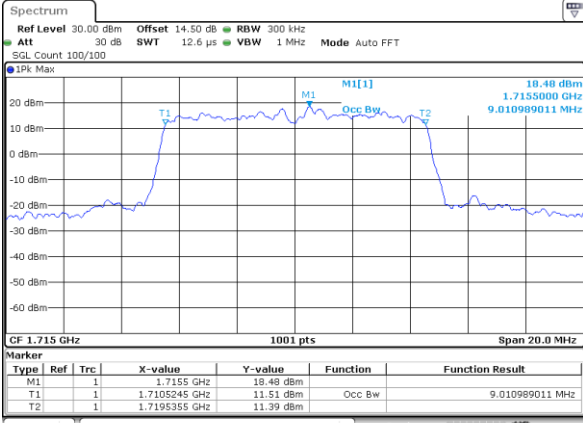

LTE Band 4

Lowest Channel / 10MHz / QPSK

Date: 31.AUG.2019 02:23:36