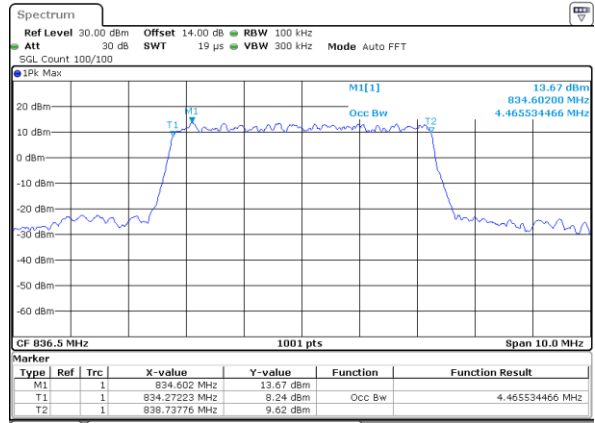

LTE Band 5

Lowest Channel / 5MHz / QPSK

Date: 31.AUG.2019 05:18:35

Lowest Channel / 5MHz / 16QAM

Date: 31.AUG.2019 05:18:45

Middle Channel / 5MHz / QPSK

Date: 31.AUG.2019 05:27:48

Middle Channel / 5MHz / 16QAM

Date: 31.AUG.2019 05:27:58

Highest Channel / 5MHz / QPSK

Date: 31.AUG.2019 05:30:22

Highest Channel / 5MHz / 16QAM

Date: 31.AUG.2019 05:30:32