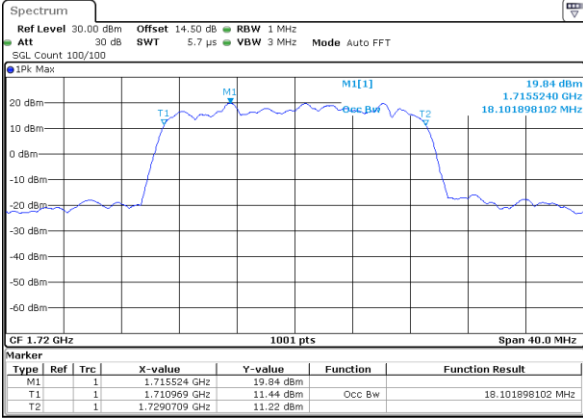

Highest Channel / 10MHz / QPSK

Date: 31.AUG.2019 02:33:24

Highest Channel / 10MHz / 16QAM

Date: 31.AUG.2019 02:33:35

LTE Band 4

Lowest Channel / 15MHz / QPSK

Date: 31.AUG.2019 02:43:14

Lowest Channel / 15MHz / 16QAM

Date: 31.AUG.2019 02:43:45

Middle Channel / 15MHz / QPSK

Date: 31.AUG.2019 02:50:49

Middle Channel / 15MHz / 16QAM

Date: 31.AUG.2019 02:50:59

Highest Channel / 15MHz / QPSK

Date: 31.AUG.2019 02:53:22

Highest Channel / 15MHz / 16QAM

Date: 31.AUG.2019 02:53:33

LTE Band 4

Lowest Channel / 20MHz / QPSK

Date: 31.AUG.2019 03:01:56

Lowest Channel / 20MHz / 16QAM

Date: 31.AUG.2019 03:02:07

Middle Channel / 20MHz / QPSK

Date: 31.AUG.2019 03:09:11