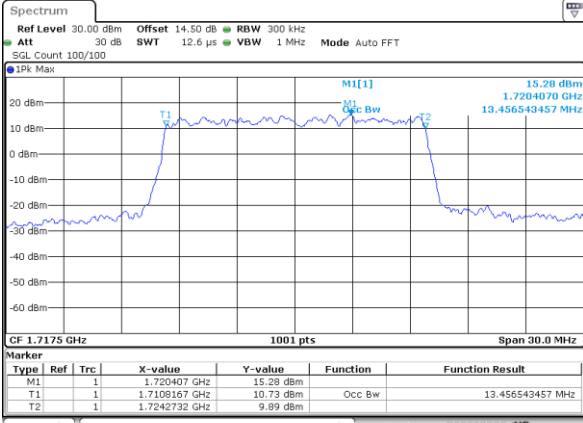

Highest Channel / 10MHz / QPSK

Date: 31.AUG.2019 02:33:24

Highest Channel / 10MHz / 16QAM

Date: 31.AUG.2019 02:33:35

LTE Band 4

Lowest Channel / 15MHz / QPSK

Date: 31.AUG.2019 02:43:14

Lowest Channel / 15MHz / 16QAM