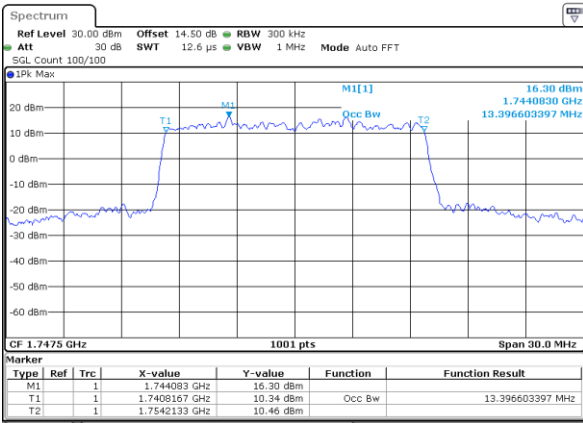

Highest Channel / 10MHz / QPSK

Date: 31.AUG.2019 02:33:24

Highest Channel / 10MHz / 16QAM

Date: 31.AUG.2019 02:33:35

LTE Band 4

Lowest Channel / 15MHz / QPSK

Date: 31.AUG.2019 02:43:14

Lowest Channel / 15MHz / 16QAM

Date: 31.AUG.2019 02:43:45

Middle Channel / 15MHz / QPSK

Date: 31.AUG.2019 02:50:49

Middle Channel / 15MHz / 16QAM

Date: 31.AUG.2019 02:50:59

Highest Channel / 15MHz / QPSK

Date: 31.AUG.2019 02:53:22

Highest Channel / 15MHz / 16QAM

Date: 31.AUG.2019 02:53:33

LTE Band 4

Lowest Channel / 20MHz / QPSK

Date: 31.AUG.2019 03:01:56

Lowest Channel / 20MHz / 16QAM

Date: 31.AUG.2019 03:02:07

Middle Channel / 20MHz / QPSK

Date: 31.AUG.2019 03:09:11