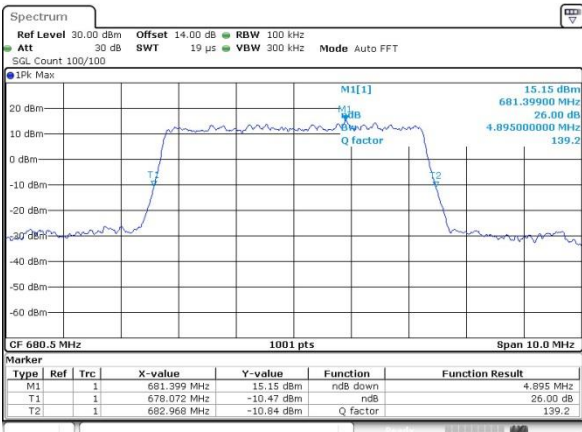

Middle Channel / 5MHz / QPSK

Date: 1.SEP.2019 06:08:07