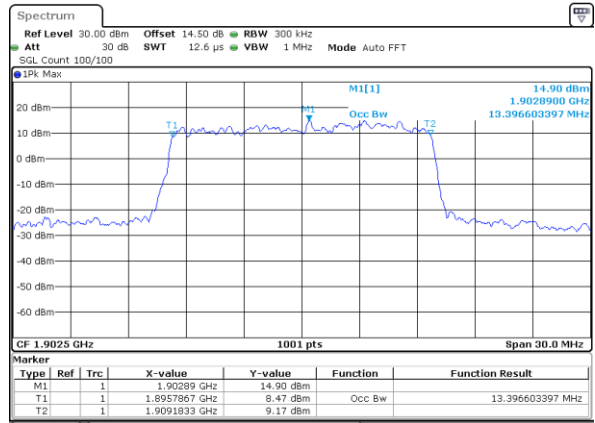

Middle Channel / 10MHz / 16QAM

Date: 30_AUG.2019 23:28:00

Highest Channel / 10MHz / QPSK

Date: 30_AUG.2019 23:30:21

Highest Channel / 10MHz / 16QAM

Date: 30_AUG.2019 23:30:31

LTE Band 2

Lowest Channel / 15MHz / QPSK

Date: 31.AUG.2019 00:09:08

Lowest Channel / 15MHz / 16QAM

Date: 31.AUG.2019 00:09:19

Middle Channel / 15MHz / QPSK

Date: 31.AUG.2019 00:16:19

Middle Channel / 15MHz / 16QAM

Date: 31.AUG.2019 00:16:29

Highest Channel / 15MHz / QPSK

Date: 31.AUG.2019 00:18:51

Highest Channel / 15MHz / 16QAM

Date: 31.AUG.2019 00:19:01

LTE Band 2

Lowest Channel / 20MHz / QPSK

Date: 31.AUG.2019 00:32:55

Lowest Channel / 20MHz / 16QAM

Date: 31.AUG.2019 00:33:05