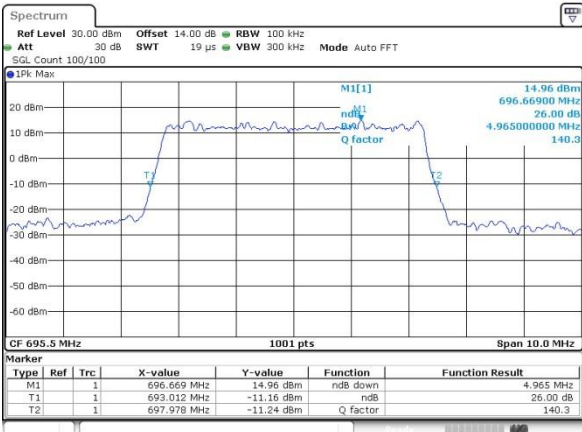

Highest Channel / 5MHz / QPSK

Date: 1.SEP.2019 06:09:47

Highest Channel / 5MHz / 16QAM

Date: 1.SEP.2019 06:13:12

LTE Band 71

Lowest Channel / 10MHz / QPSK

Date: 1.SEP.2019 06:12:14

Lowest Channel / 10MHz / 16QAM