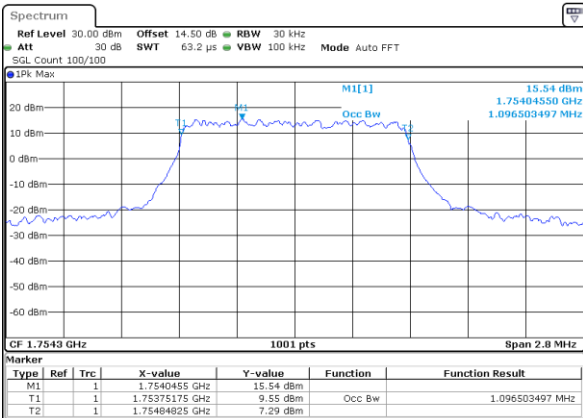

LTE Band 4

Lowest Channel / 1.4MHz / QPSK

Date: 31.AUG.2019 01:08:27

Lowest Channel / 1.4MHz / 16QAM

Date: 31.AUG.2019 01:08:38

Middle Channel / 1.4MHz / QPSK

Date: 31.AUG.2019 01:15:41

Middle Channel / 1.4MHz / 16QAM

Date: 31.AUG.2019 01:15:51

Highest Channel / 1.4MHz / QPSK

Date: 31.AUG.2019 01:18:15

Highest Channel / 1.4MHz / 16QAM

Date: 31.AUG.2019 01:18:25

LTE Band 4

Lowest Channel / 3MHz / QPSK

Date: 31.AUG.2019 01:26:24