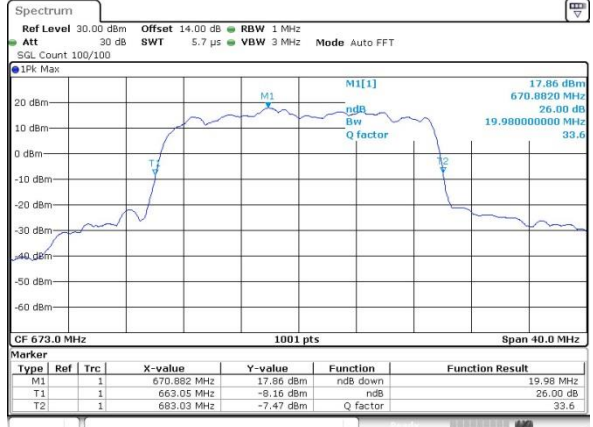

Lowest Channel / 20MHz / 16QAM

Date: 1.SEP.2019 08:13:01