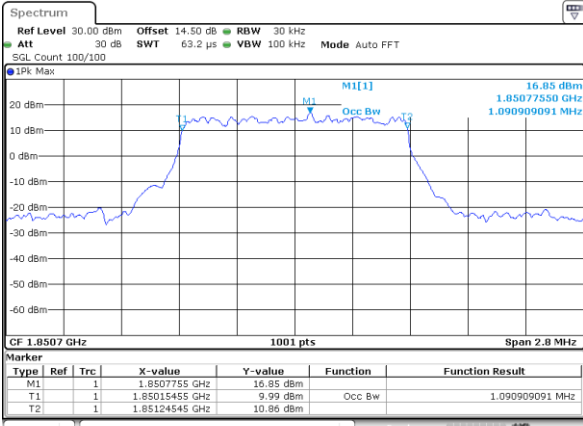

LTE Band 2

Lowest Channel / 1.4MHz / QPSK