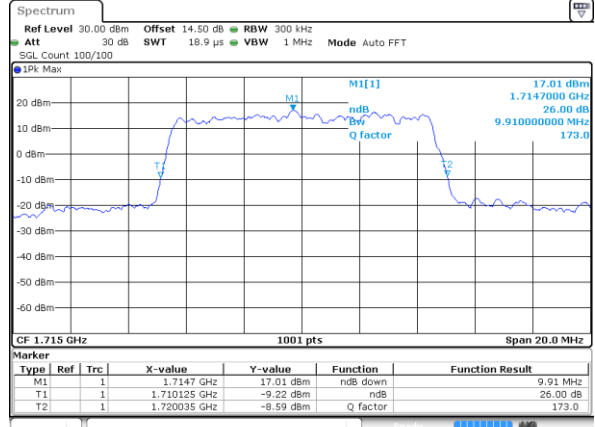

LTE Band 66

Lowest Channel / 10MHz / QPSK

Date: 1 SEP 2019 10:53:56

Lowest Channel / 10MHz / 16QAM

Date: 1 SEP 2019 10:58:49

Middle Channel / 10MHz / QPSK

Date: 1 SEP 2019 11:20:04

Middle Channel / 10MHz / 16QAM

Date: 1 SEP 2019 11:03:51

Highest Channel / 10MHz / QPSK

Date: 1 SEP 2019 11:13:47

Highest Channel / 10MHz / 16QAM

Date: 1 SEP 2019 11:12:01

LTE Band 66

Lowest Channel / 15MHz / QPSK

Date: 1 SEP 2019 12:46:01