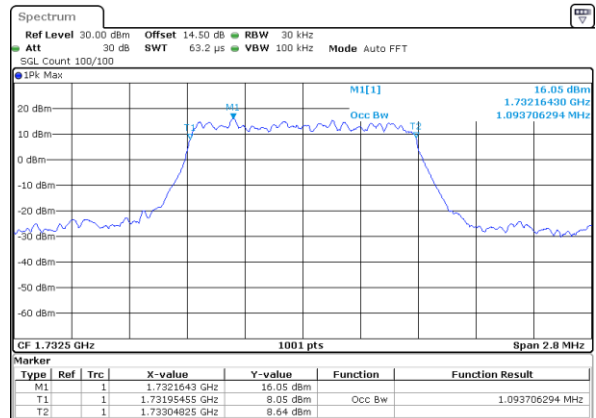

LTE Band 4

Lowest Channel / 1.4MHz / QPSK

Date: 31.AUG.2019 01:08:27

Lowest Channel / 1.4MHz / 16QAM

Date: 31.AUG.2019 01:08:38

Middle Channel / 1.4MHz / QPSK

Date: 31.AUG.2019 01:15:41

Middle Channel / 1.4MHz / 16QAM

Date: 31.AUG.2019 01:15:51

Highest Channel / 1.4MHz / QPSK

Date: 31.AUG.2019 01:18:15

Highest Channel / 1.4MHz / 16QAM

Date: 31.AUG.2019 01:18:25

LTE Band 4

Lowest Channel / 3MHz / QPSK

Date: 31.AUG.2019 01:26:24