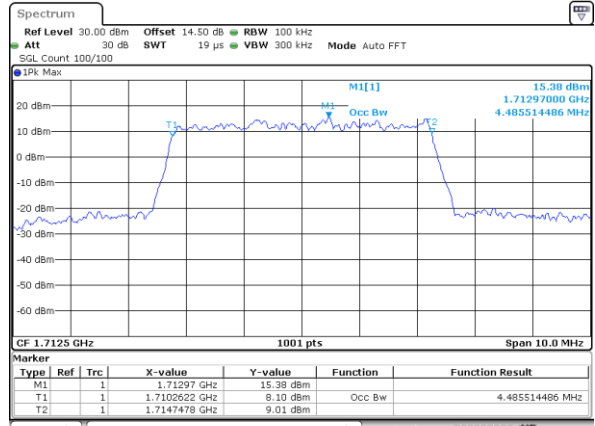

Highest Channel / 3MHz / 16QAM

Date: 31.AUG.2019 01:36:23

LTE Band 4

Lowest Channel / 5MHz / QPSK

Date: 31.AUG.2019 02:10:15

Lowest Channel / 5MHz / 16QAM

Date: 31.AUG.2019 02:10:125

Middle Channel / 5MHz / QPSK

Date: 31.AUG.2019 02:10:130

Middle Channel / 5MHz / 16QAM

Date: 31.AUG.2019 02:10:140

Highest Channel / 5MHz / QPSK

Date: 31.AUG.2019 02:10:105

Highest Channel / 5MHz / 16QAM

Date: 31.AUG.2019 02:10:115

LTE Band 4