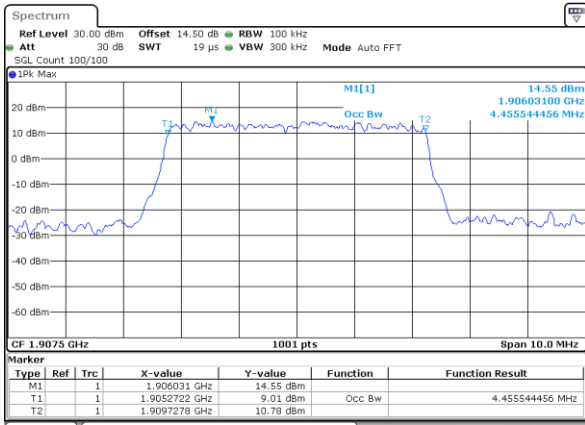

Highest Channel / 5MHz / QPSK

Date: 30_AUG.2019 23:10:33