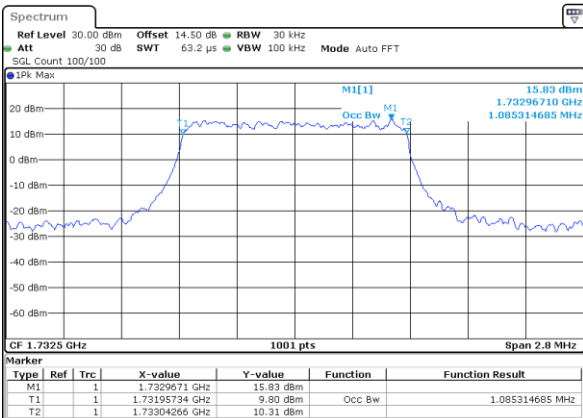

LTE Band 4

Lowest Channel / 1.4MHz / QPSK

Date: 31.AUG.2019 01:08:27

Lowest Channel / 1.4MHz / 16QAM

Date: 31.AUG.2019 01:08:38

Middle Channel / 1.4MHz / QPSK

Date: 31.AUG.2019 01:15:41

Middle Channel / 1.4MHz / 16QAM

Date: 31.AUG.2019 01:15:51

Highest Channel / 1.4MHz / QPSK

Date: 31.AUG.2019 01:18:15

Highest Channel / 1.4MHz / 16QAM

Date: 31.AUG.2019 01:18:25

LTE Band 4

Lowest Channel / 3MHz / QPSK

Date: 31.AUG.2019 01:26:24