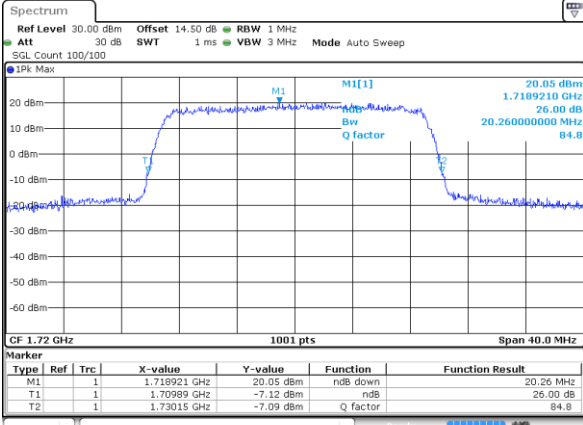

Highest Channel / 15MHz / 16QAM

Date: 1 SEP 2019 13:07:02

LTE Band 66

Lowest Channel / 20MHz / QPSK

Date: 1 SEP 2019 13:24:28

Lowest Channel / 20MHz / 16QAM

Date: 1 SEP 2019 13:10:48

Middle Channel / 20MHz / QPSK