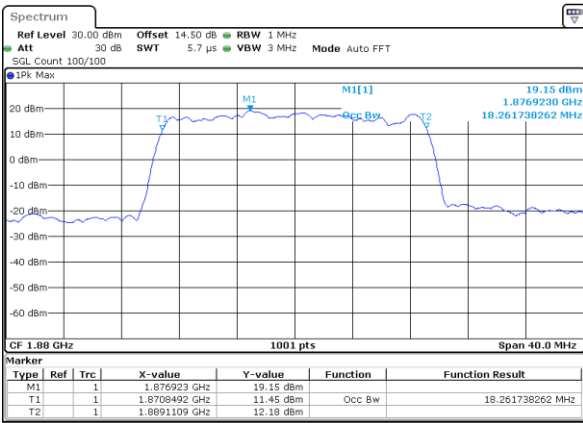

Middle Channel / 20MHz / QPSK

Date: 31.AUG.2019 00:40:02