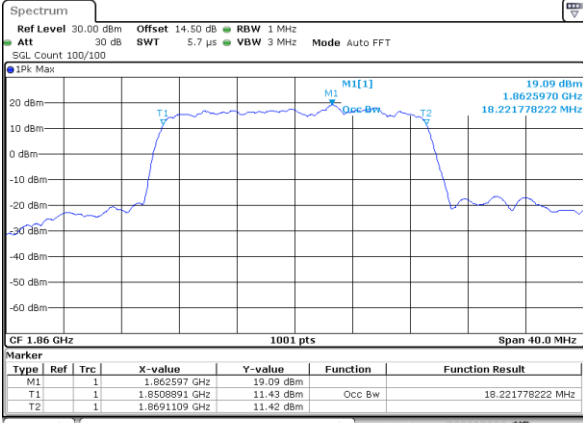

Date: 31.AUG.2019 00:18:51

Highest Channel / 15MHz / 16QAM

Date: 31.AUG.2019 00:19:01

LTE Band 2

Lowest Channel / 20MHz / QPSK

Date: 31.AUG.2019 00:32:55

Lowest Channel / 20MHz / 16QAM

Date: 31.AUG.2019 00:33:05