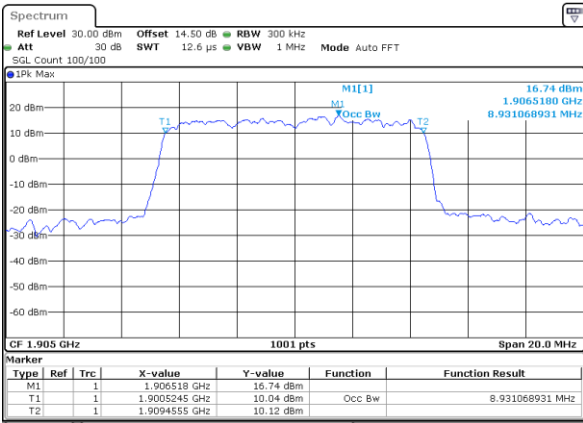

Date: 30_AUG.2019 23:10:43

LTE Band 2

Lowest Channel / 10MHz / QPSK

Date: 30_AUG.2019 23:20:42

Lowest Channel / 10MHz / 16QAM

Date: 30_AUG.2019 23:20:52

Middle Channel / 10MHz / QPSK

Date: 30_AUG.2019 23:27:49

Middle Channel / 10MHz / 16QAM

Date: 30_AUG.2019 23:28:00

Highest Channel / 10MHz / QPSK

Date: 30_AUG.2019 23:30:21

Highest Channel / 10MHz / 16QAM

Date: 30_AUG.2019 23:30:31

LTE Band 2

Lowest Channel / 15MHz / QPSK