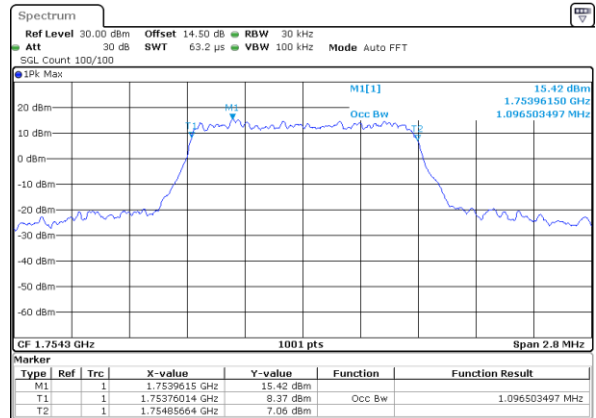

LTE Band 4

Lowest Channel / 1.4MHz / QPSK

Date: 31.AUG.2019 01:08:27

Lowest Channel / 1.4MHz / 16QAM

Date: 31.AUG.2019 01:08:38

Middle Channel / 1.4MHz / QPSK

Date: 31.AUG.2019 01:15:41

Middle Channel / 1.4MHz / 16QAM

Date: 31.AUG.2019 01:15:51

Highest Channel / 1.4MHz / QPSK

Date: 31.AUG.2019 01:18:15

Highest Channel / 1.4MHz / 16QAM

Date: 31.AUG.2019 01:18:25

LTE Band 4

Lowest Channel / 3MHz / QPSK

Date: 31.AUG.2019 01:26:24