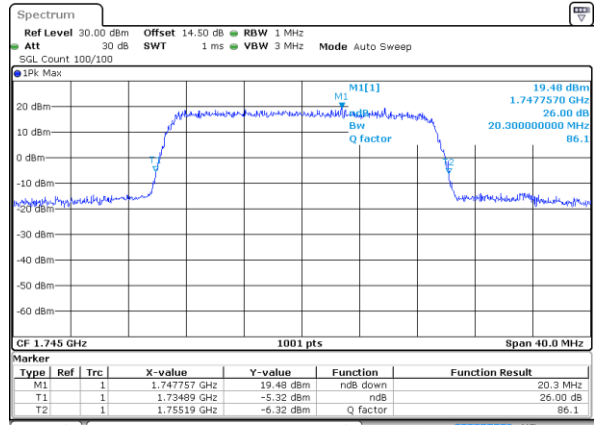

Highest Channel / 15MHz / 16QAM

Date: 1 SEP 2019 13:07:02

LTE Band 66

Lowest Channel / 20MHz / QPSK

Date: 1 SEP 2019 13:24:28

Lowest Channel / 20MHz / 16QAM

Date: 1 SEP 2019 13:10:48

Middle Channel / 20MHz / QPSK

Date: 1 SEP 2019 13:28:52

Middle Channel / 20MHz / 16QAM

Date: 1 SEP 2019 13:31:05

Highest Channel / 20MHz / QPSK

Date: 1 SEP 2019 13:48:14

Highest Channel / 20MHz / 16QAM

Date: 1 SEP 2019 13:33:43

LTE Band 71