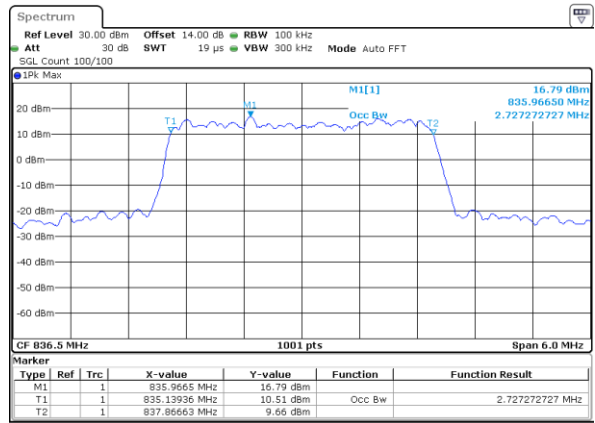

Middle Channel / 3MHz / 16QAM

Date: 31.AUG.2019 05:06:57