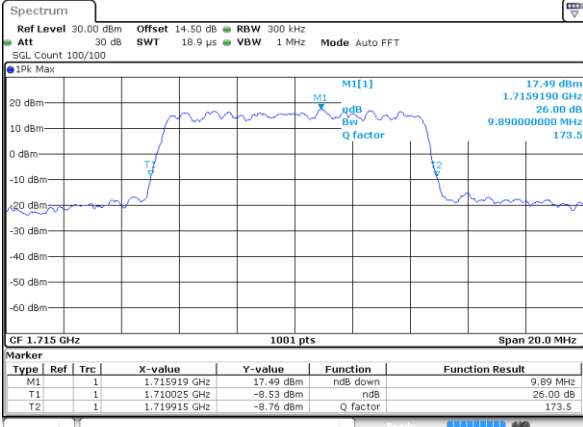

LTE Band 66

Lowest Channel / 10MHz / QPSK

Date: 1 SEP 2019 10:53:56

Lowest Channel / 10MHz / 16QAM

Date: 1 SEP 2019 10:58:49

Middle Channel / 10MHz / QPSK

Date: 1 SEP 2019 11:20:04

Middle Channel / 10MHz / 16QAM

Date: 1 SEP 2019 11:03:51

Highest Channel / 10MHz / QPSK

Date: 1 SEP 2019 11:13:47

Highest Channel / 10MHz / 16QAM

Date: 1 SEP 2019 11:12:01

LTE Band 66

Lowest Channel / 15MHz / QPSK

Date: 1 SEP 2019 12:46:01