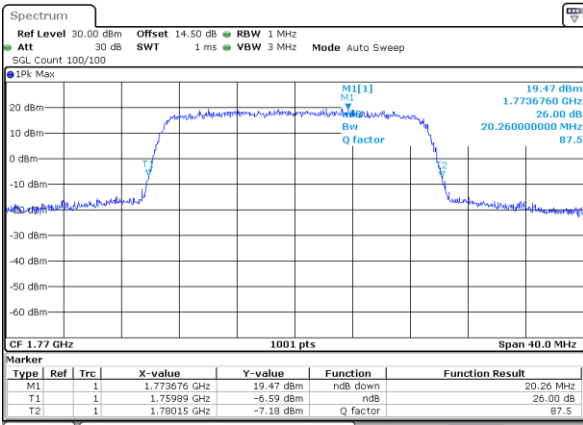

Highest Channel / 20MHz / QPSK

Date: 1 SEP 2019 13:48:14