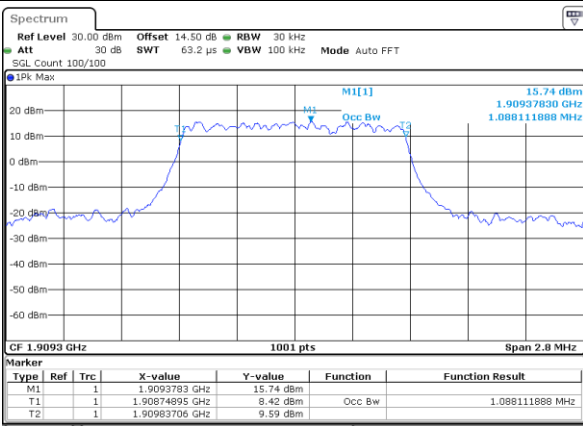

Mode	LTE Band 71 : 99%OBW(MHz)							
BW	5MHz		10MHz		15MHz		20MHz	
Mod.	QPSK	16QAM	QPSK	16QAM	QPSK	16QAM	QPSK	16QAM
Lowest CH	4.51	4.48	8.97	8.99	13.37	13.34	18.18	18.14
Middle CH	4.49	4.5	8.97	8.99	13.43	13.46	18.26	18.14
Highest CH	4.51	4.5	9.03	8.99	13.43	13.4	18.26	18.14

LTE Band 2

Lowest Channel / 1.4MHz / QPSK

Lowest Channel / 1.4MHz / 16QAM

Middle Channel / 1.4MHz / QPSK

Middle Channel / 1.4MHz / 16QAM

Highest Channel / 1.4MHz / QPSK

Highest Channel / 1.4MHz / 16QAM

LTE Band 2