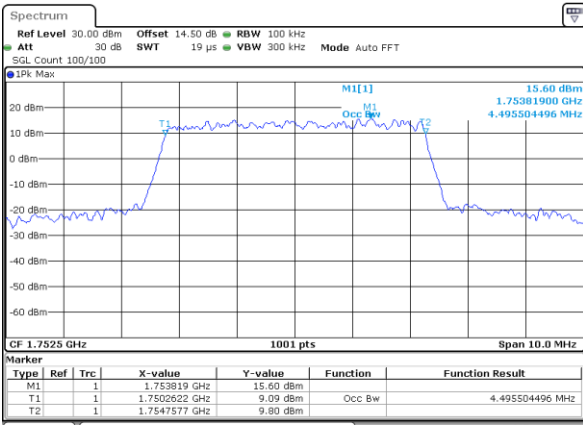

Highest Channel / 3MHz / 16QAM

Date: 31.AUG.2019 01:36:23

LTE Band 4

Lowest Channel / 5MHz / QPSK

Date: 31.AUG.2019 02:10:15

Lowest Channel / 5MHz / 16QAM

Date: 31.AUG.2019 02:10:125

Middle Channel / 5MHz / QPSK

Date: 31.AUG.2019 02:10:130

Middle Channel / 5MHz / 16QAM

Date: 31.AUG.2019 02:10:140

Highest Channel / 5MHz / QPSK

Date: 31.AUG.2019 02:10:105

Highest Channel / 5MHz / 16QAM

Date: 31.AUG.2019 02:10:115

LTE Band 4