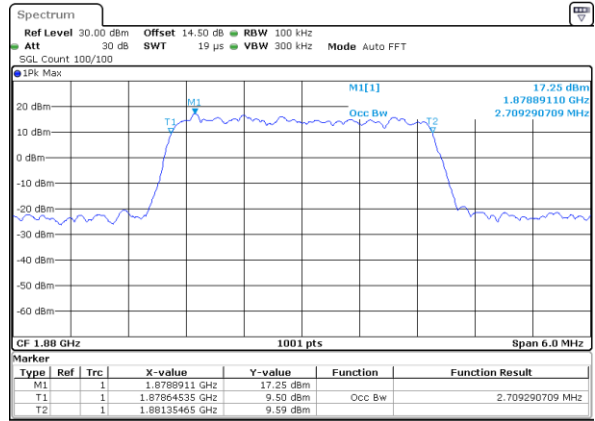

LTE Band 2

Lowest Channel / 1.4MHz / QPSK

Lowest Channel / 1.4MHz / 16QAM

Middle Channel / 1.4MHz / QPSK

Middle Channel / 1.4MHz / 16QAM

Highest Channel / 1.4MHz / QPSK

Highest Channel / 1.4MHz / 16QAM

LTE Band 2

Lowest Channel / 3MHz / QPSK

Date: 30_AUG.2019 22:32:13

Lowest Channel / 3MHz / 16QAM

Date: 30_AUG.2019 22:32:24

Middle Channel / 3MHz / QPSK

Date: 30_AUG.2019 22:39:21

Middle Channel / 3MHz / 16QAM

Date: 30_AUG.2019 22:39:31

Highest Channel / 3MHz / QPSK

Date: 30_AUG.2019 22:41:52

Highest Channel / 3MHz / 16QAM

Date: 30_AUG.2019 22:42:03

LTE Band 2

Lowest Channel / 5MHz / QPSK

Date: 30_AUG.2019 23:00:53

Lowest Channel / 5MHz / 16QAM