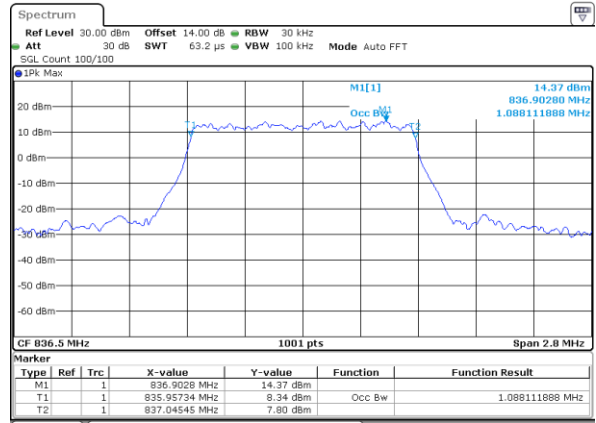

Middle Channel / 20MHz / 16QAM

Date: 31.AUG.2019 03:09:21

Highest Channel / 20MHz / QPSK

Date: 31.AUG.2019 03:11:46

Highest Channel / 20MHz / 16QAM

Date: 31.AUG.2019 03:11:56

LTE Band 5

Lowest Channel / 1.4MHz / QPSK

Date: 31.AUG.2019 04:36:30

Lowest Channel / 1.4MHz / 16QAM

Date: 31.AUG.2019 04:36:41

Middle Channel / 1.4MHz / QPSK

Date: 31.AUG.2019 04:45:46

Middle Channel / 1.4MHz / 16QAM

Date: 31.AUG.2019 04:45:56

Highest Channel / 1.4MHz / QPSK

Date: 31.AUG.2019 04:48:20

Highest Channel / 1.4MHz / 16QAM

Date: 31.AUG.2019 04:48:30

LTE Band 5

Lowest Channel / 3MHz / QPSK

Date: 31.AUG.2019 04:57:14

Lowest Channel / 3MHz / 16QAM

Date: 31.AUG.2019 04:57:14