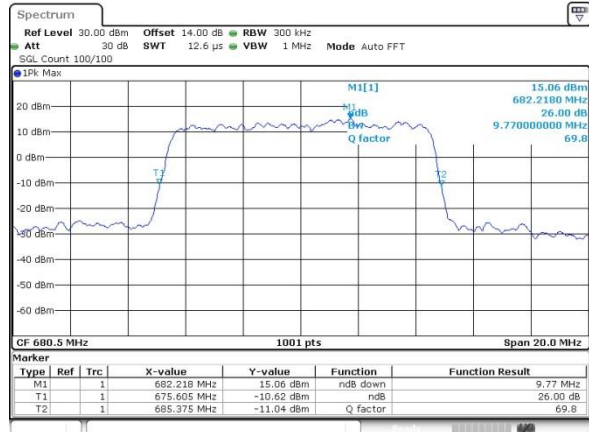

Middle Channel / 10MHz / 16QAM

Date: 1.SEP.2019 06:47:40