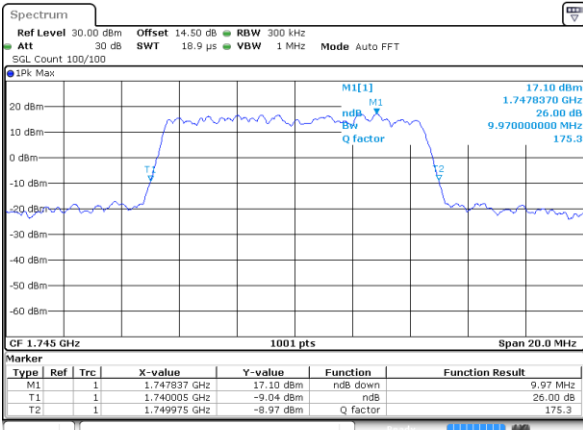

LTE Band 66

Lowest Channel / 10MHz / QPSK

Date: 1 SEP 2019 10:53:56

Lowest Channel / 10MHz / 16QAM

Date: 1 SEP 2019 10:58:49

Middle Channel / 10MHz / QPSK

Date: 1 SEP 2019 11:20:04

Middle Channel / 10MHz / 16QAM

Date: 1 SEP 2019 11:03:51

Highest Channel / 10MHz / QPSK

Date: 1 SEP 2019 11:13:47

Highest Channel / 10MHz / 16QAM

Date: 1 SEP 2019 11:12:01

LTE Band 66

Lowest Channel / 15MHz / QPSK

Date: 1 SEP 2019 12:46:01