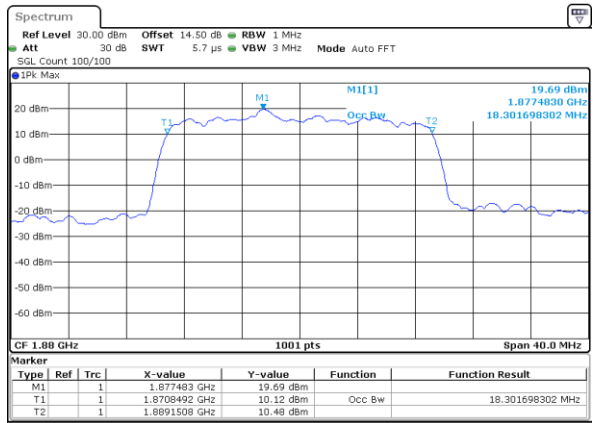

Middle Channel / 20MHz / 16QAM

Date: 31.AUG.2019 00:40:12