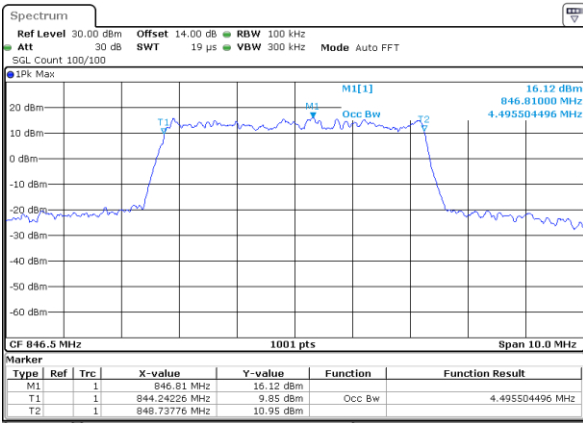

Highest Channel / 5MHz / QPSK

Date: 31.AUG.2019 05:30:22