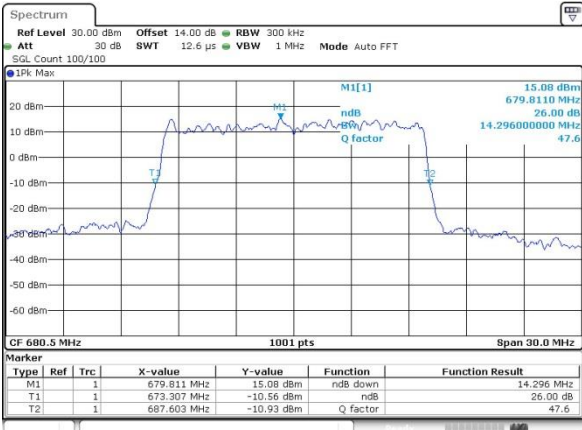

Date: 1.SEP.2019 06:48:55

LTE Band 71

Lowest Channel / 15MHz / QPSK

Date: 1.SEP.2019 07:16:37

Lowest Channel / 15MHz / 16QAM

Date: 1.SEP.2019 07:23:29

Middle Channel / 15MHz / QPSK

Date: 1.SEP.2019 07:38:56

Middle Channel / 15MHz / 16QAM

Date: 1.SEP.2019 07:38:20

Highest Channel / 15MHz / QPSK

Date: 1.SEP.2019 07:39:37

Highest Channel / 15MHz / 16QAM

Date: 1.SEP.2019 07:41:05

LTE Band 71

Lowest Channel / 20MHz / QPSK