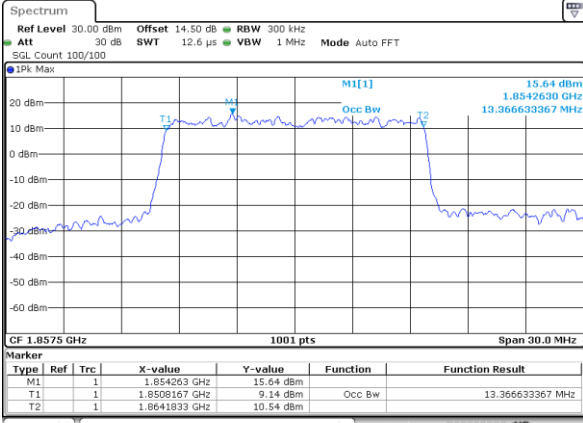

Middle Channel / 10MHz / 16QAM

Date: 30_AUG.2019 23:28:00

Highest Channel / 10MHz / QPSK

Date: 30_AUG.2019 23:30:21

Highest Channel / 10MHz / 16QAM

Date: 30_AUG.2019 23:30:31

LTE Band 2

Lowest Channel / 15MHz / QPSK