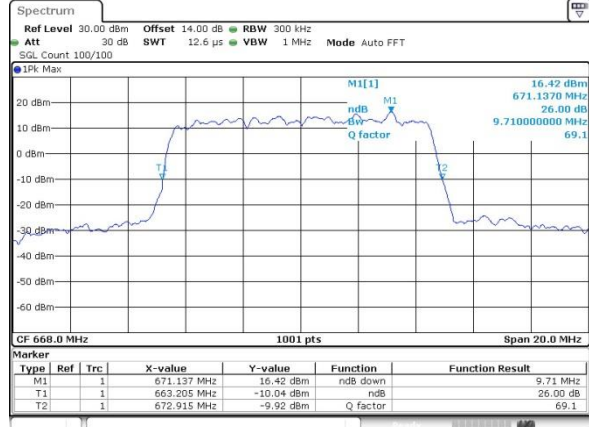

Highest Channel / 5MHz / QPSK

Date: 1.SEP.2019 06:09:47

Highest Channel / 5MHz / 16QAM

Date: 1.SEP.2019 06:13:12

LTE Band 71

Lowest Channel / 10MHz / QPSK

Date: 1.SEP.2019 06:12:14

Lowest Channel / 10MHz / 16QAM