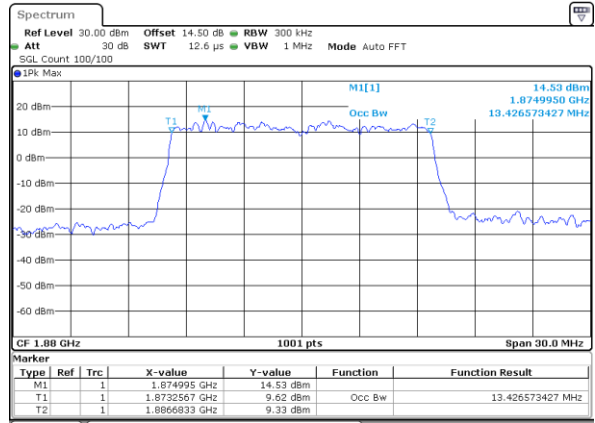

Middle Channel / 10MHz / 16QAM

Date: 30_AUG.2019 23:28:00

Highest Channel / 10MHz / QPSK

Date: 30_AUG.2019 23:30:21

Highest Channel / 10MHz / 16QAM

Date: 30_AUG.2019 23:30:31

LTE Band 2

Lowest Channel / 15MHz / QPSK

Date: 31.AUG.2019 00:09:08

Lowest Channel / 15MHz / 16QAM

Date: 31.AUG.2019 00:09:19

Middle Channel / 15MHz / QPSK

Date: 31.AUG.2019 00:16:19

Middle Channel / 15MHz / 16QAM

Date: 31.AUG.2019 00:16:29

Highest Channel / 15MHz / QPSK

Date: 31.AUG.2019 00:18:51

Highest Channel / 15MHz / 16QAM

Date: 31.AUG.2019 00:19:01

LTE Band 2

Lowest Channel / 20MHz / QPSK

Date: 31.AUG.2019 00:32:55

Lowest Channel / 20MHz / 16QAM

Date: 31.AUG.2019 00:33:05