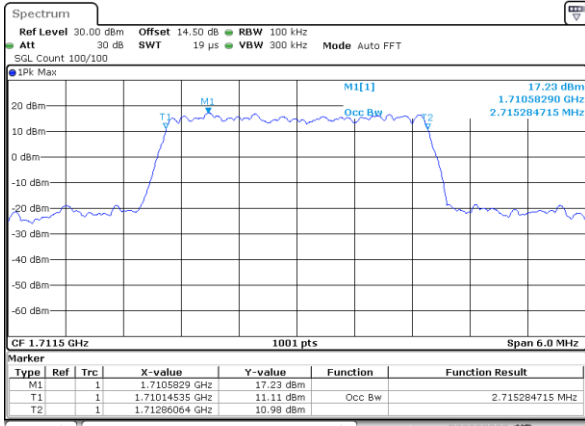

Date: 31.AUG.2019 01:15:51

Highest Channel / 1.4MHz / QPSK

Date: 31.AUG.2019 01:18:15

Highest Channel / 1.4MHz / 16QAM

Date: 31.AUG.2019 01:18:25

LTE Band 4

Lowest Channel / 3MHz / QPSK

Date: 31.AUG.2019 01:26:24