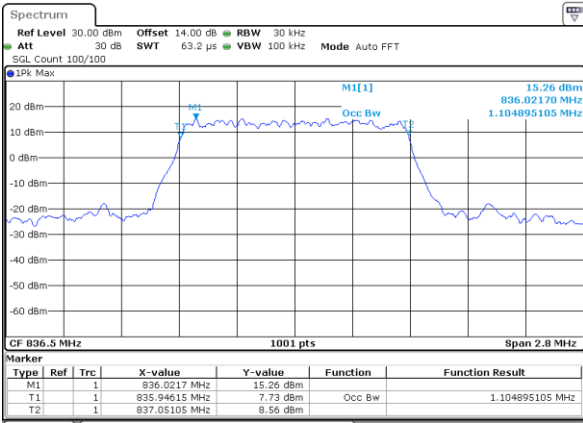

Middle Channel / 1.4MHz / QPSK

Date: 31.AUG.2019 04:45:46