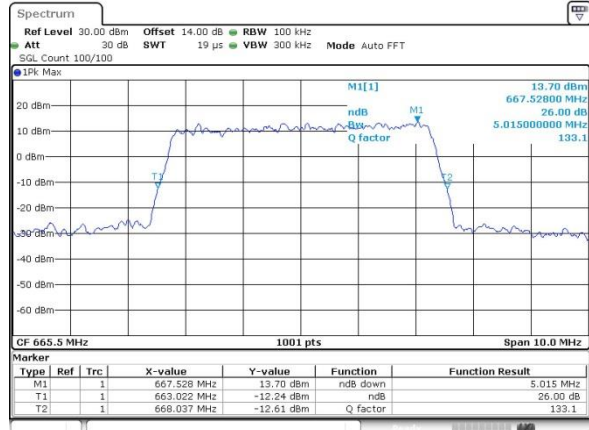

Lowest Channel / 5MHz / 16QAM

Date: 1.SEP.2019 05:53:55