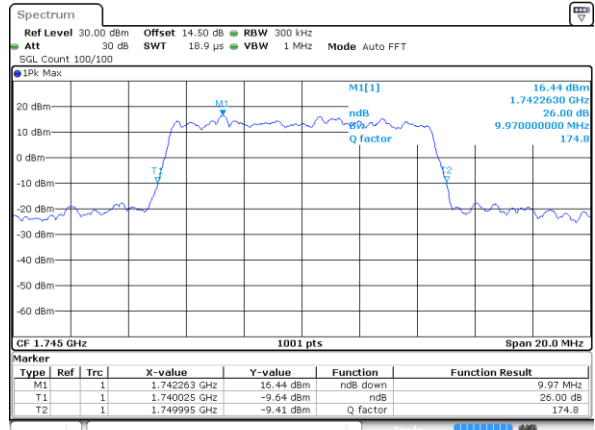

LTE Band 66

Lowest Channel / 10MHz / QPSK

Date: 1 SEP 2019 10:53:56

Lowest Channel / 10MHz / 16QAM

Date: 1 SEP 2019 10:58:49

Middle Channel / 10MHz / QPSK

Date: 1 SEP 2019 11:20:04

Middle Channel / 10MHz / 16QAM

Date: 1 SEP 2019 11:03:51

Highest Channel / 10MHz / QPSK

Date: 1 SEP 2019 11:13:47

Highest Channel / 10MHz / 16QAM

Date: 1 SEP 2019 11:12:01

LTE Band 66

Lowest Channel / 15MHz / QPSK

Date: 1 SEP 2019 12:46:01