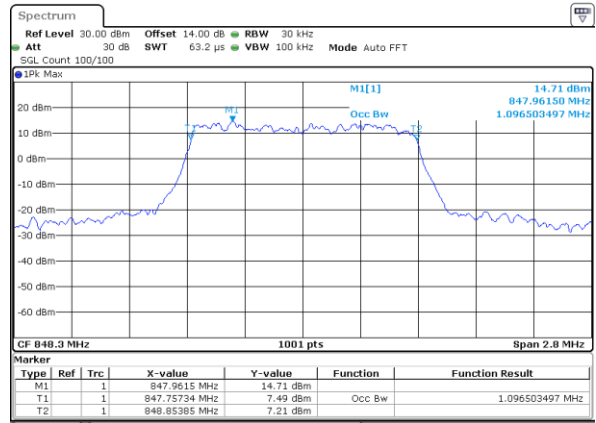

Middle Channel / 20MHz / 16QAM

Date: 31.AUG.2019 03:09:21

Highest Channel / 20MHz / QPSK

Date: 31.AUG.2019 03:11:46

Highest Channel / 20MHz / 16QAM

Date: 31.AUG.2019 03:11:56

LTE Band 5

Lowest Channel / 1.4MHz / QPSK

Date: 31.AUG.2019 04:36:30

Lowest Channel / 1.4MHz / 16QAM

Date: 31.AUG.2019 04:36:41

Middle Channel / 1.4MHz / QPSK

Date: 31.AUG.2019 04:45:46

Middle Channel / 1.4MHz / 16QAM

Date: 31.AUG.2019 04:45:56

Highest Channel / 1.4MHz / QPSK

Date: 31.AUG.2019 04:48:20

Highest Channel / 1.4MHz / 16QAM

Date: 31.AUG.2019 04:48:30

LTE Band 5

Lowest Channel / 3MHz / QPSK

Date: 31.AUG.2019 04:57:14

Lowest Channel / 3MHz / 16QAM

Date: 31.AUG.2019 04:57:14