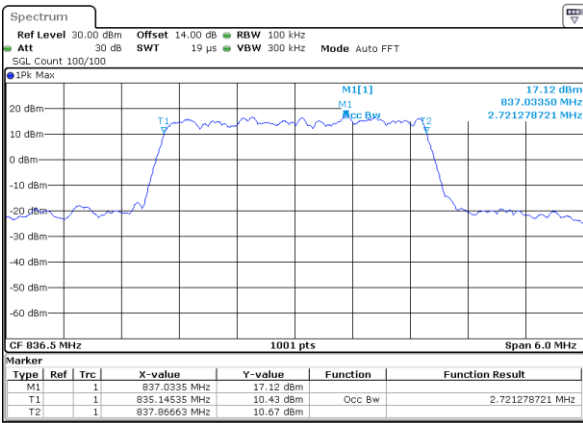

Middle Channel / 3MHz / QPSK

Date: 31.AUG.2019 05:06:47