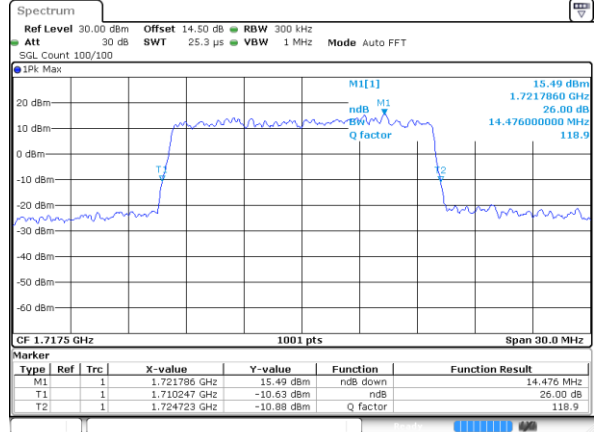

Lowest Channel / 15MHz / 16QAM

Date: 1 SEP 2019 12:51:53