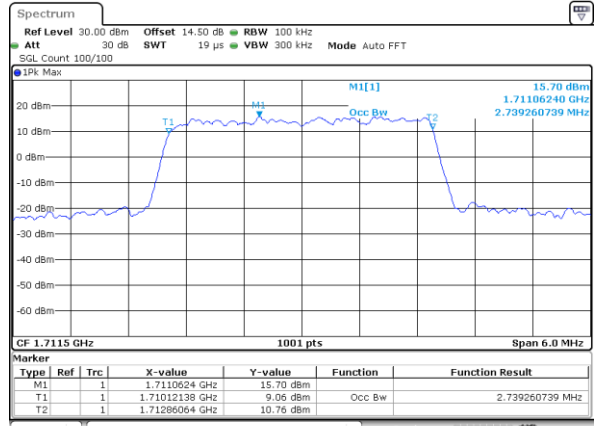

Lowest Channel / 3MHz / 16QAM

Date: 31.AUG.2019 01:26:35