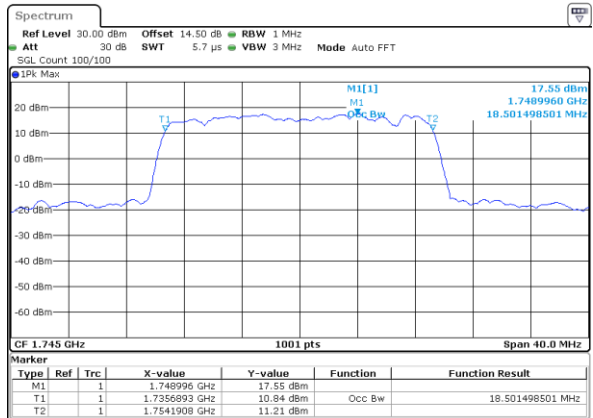

Date: 31.AUG.2019 02:53:33

LTE Band 4

Lowest Channel / 20MHz / QPSK

Date: 31.AUG.2019 03:01:56

Lowest Channel / 20MHz / 16QAM

Date: 31.AUG.2019 03:02:07

Middle Channel / 20MHz / QPSK

Date: 31.AUG.2019 03:09:11

Middle Channel / 20MHz / 16QAM

Date: 31.AUG.2019 03:09:21

Highest Channel / 20MHz / QPSK

Date: 31.AUG.2019 03:11:46

Highest Channel / 20MHz / 16QAM

Date: 31.AUG.2019 03:11:56

LTE Band 5

Lowest Channel / 1.4MHz / QPSK