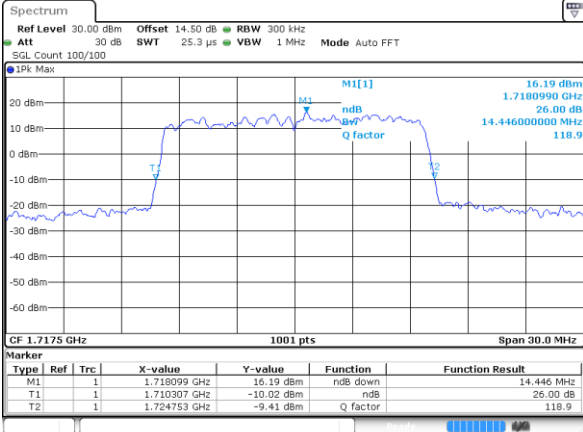

Date: 1 SEP 2019 11:03:51

Highest Channel / 10MHz / QPSK

Date: 1 SEP 2019 11:13:47

Highest Channel / 10MHz / 16QAM

Date: 1 SEP 2019 11:12:01

LTE Band 66

Lowest Channel / 15MHz / QPSK

Date: 1 SEP 2019 12:46:01