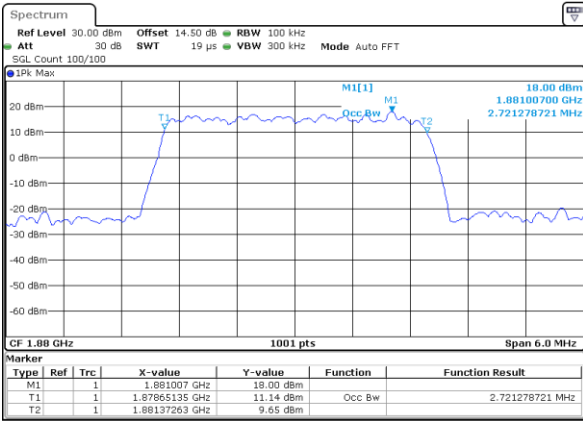

LTE Band 2

Lowest Channel / 1.4MHz / QPSK

Lowest Channel / 1.4MHz / 16QAM

Middle Channel / 1.4MHz / QPSK

Middle Channel / 1.4MHz / 16QAM

Highest Channel / 1.4MHz / QPSK

Highest Channel / 1.4MHz / 16QAM

LTE Band 2

Lowest Channel / 3MHz / QPSK

Date: 30_AUG.2019 22:32:13

Lowest Channel / 3MHz / 16QAM

Date: 30_AUG.2019 22:32:24

Middle Channel / 3MHz / QPSK

Date: 30_AUG.2019 22:39:21

Middle Channel / 3MHz / 16QAM

Date: 30_AUG.2019 22:39:31

Highest Channel / 3MHz / QPSK

Date: 30_AUG.2019 22:41:52

Highest Channel / 3MHz / 16QAM

Date: 30_AUG.2019 22:42:03

LTE Band 2

Lowest Channel / 5MHz / QPSK

Date: 30_AUG.2019 23:00:53

Lowest Channel / 5MHz / 16QAM