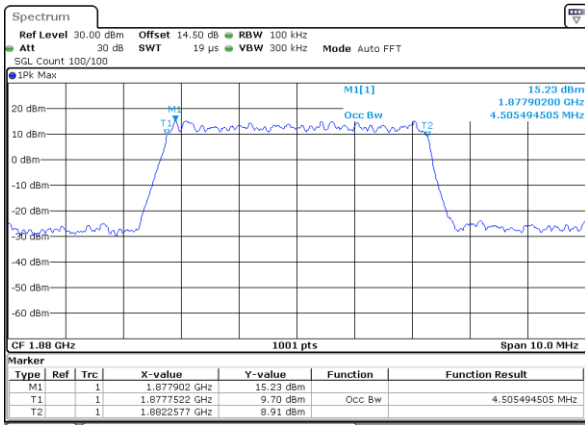

Middle Channel / 5MHz / QPSK

Date: 30_AUG.2019 23:08:01