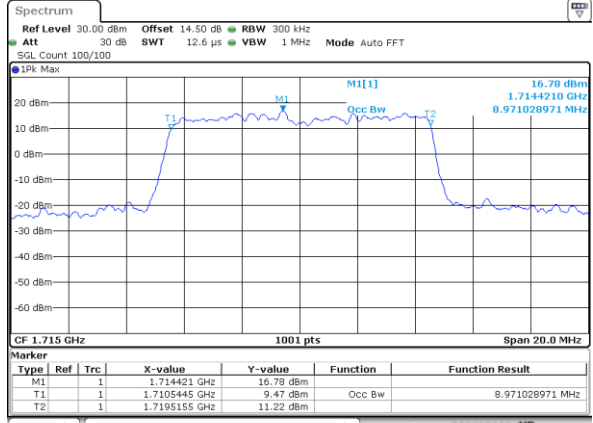

Lowest Channel / 10MHz / 16QAM

Date: 31.AUG.2019 02:23:47