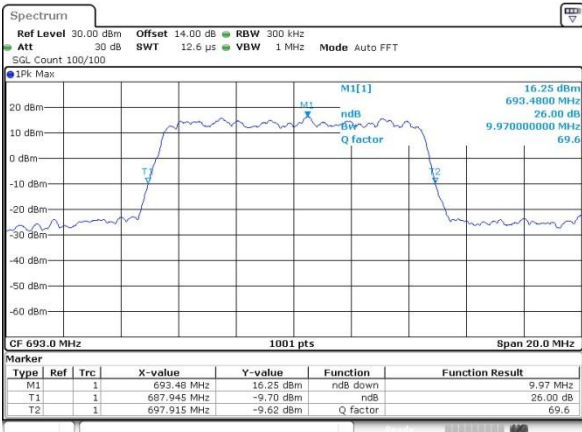

Highest Channel / 5MHz / QPSK

Date: 1.SEP.2019 06:09:47

Highest Channel / 5MHz / 16QAM

Date: 1.SEP.2019 06:13:12

LTE Band 71

Lowest Channel / 10MHz / QPSK

Date: 1.SEP.2019 06:12:14

Lowest Channel / 10MHz / 16QAM

Date: 1.SEP.2019 06:13:04

Middle Channel / 10MHz / QPSK

Date: 1.SEP.2019 06:47:14

Middle Channel / 10MHz / 16QAM

Date: 1.SEP.2019 06:47:40

Highest Channel / 10MHz / QPSK

Date: 1.SEP.2019 06:51:08

Highest Channel / 10MHz / 16QAM

Date: 1.SEP.2019 06:48:55

LTE Band 71

Lowest Channel / 15MHz / QPSK

Date: 1.SEP.2019 07:16:37

Lowest Channel / 15MHz / 16QAM

Date: 1.SEP.2019 07:23:29

Middle Channel / 15MHz / QPSK

Date: 1.SEP.2019 07:38:56