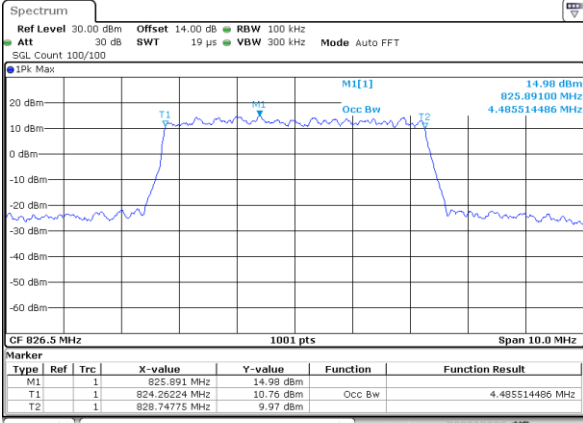

Date: 31.AUG.2019 04:48:20

Highest Channel / 1.4MHz / 16QAM

Date: 31.AUG.2019 04:48:30

LTE Band 5

Lowest Channel / 3MHz / QPSK

Date: 31.AUG.2019 04:57:14

Lowest Channel / 3MHz / 16QAM

Date: 31.AUG.2019 04:57:14

Middle Channel / 3MHz / QPSK

Date: 31.AUG.2019 05:06:47

Middle Channel / 3MHz / 16QAM

Date: 31.AUG.2019 05:06:57

Highest Channel / 3MHz / QPSK

Date: 31.AUG.2019 05:09:22

Highest Channel / 3MHz / 16QAM

Date: 31.AUG.2019 05:09:32

LTE Band 5

Lowest Channel / 5MHz / QPSK

Date: 31.AUG.2019 05:18:35

Lowest Channel / 5MHz / 16QAM

Date: 31.AUG.2019 05:18:45

Middle Channel / 5MHz / QPSK

Date: 31.AUG.2019 05:27:48

Middle Channel / 5MHz / 16QAM