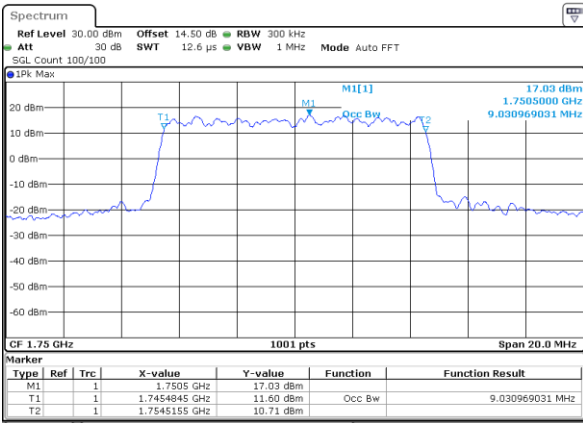

Lowest Channel / 10MHz / QPSK

Date: 31.AUG.2019 02:23:36

Lowest Channel / 10MHz / 16QAM

Date: 31.AUG.2019 02:23:47

Middle Channel / 10MHz / QPSK

Date: 31.AUG.2019 02:33:50

Middle Channel / 10MHz / 16QAM

Date: 31.AUG.2019 02:33:51

Highest Channel / 10MHz / QPSK

Date: 31.AUG.2019 02:33:24

Highest Channel / 10MHz / 16QAM

Date: 31.AUG.2019 02:33:35

LTE Band 4

Lowest Channel / 15MHz / QPSK

Date: 31.AUG.2019 02:43:14

Lowest Channel / 15MHz / 16QAM