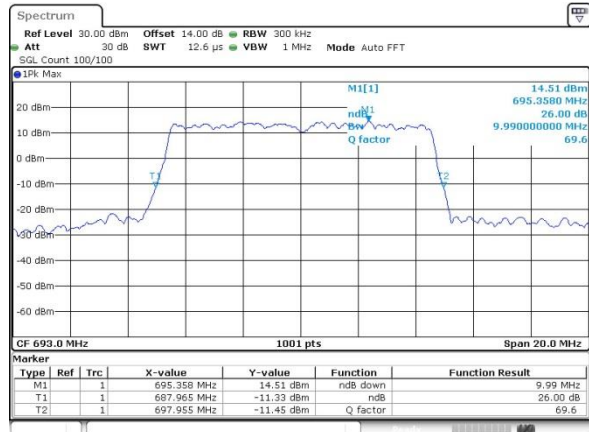

Date: 1.SEP.2019 06:13:04

Middle Channel / 10MHz / QPSK

Date: 1.SEP.2019 06:47:14

Middle Channel / 10MHz / 16QAM

Date: 1.SEP.2019 06:47:40

Highest Channel / 10MHz / QPSK

Date: 1.SEP.2019 06:51:08

Highest Channel / 10MHz / 16QAM