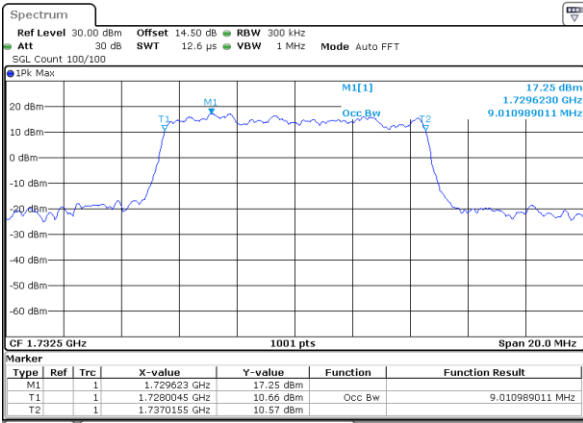

Date: 31.AUG.2019 02:10:130

Middle Channel / 5MHz / 16QAM

Date: 31.AUG.2019 02:10:140

Highest Channel / 5MHz / QPSK

Date: 31.AUG.2019 02:10:105

Highest Channel / 5MHz / 16QAM

Date: 31.AUG.2019 02:10:115

LTE Band 4

Lowest Channel / 10MHz / QPSK

Date: 31.AUG.2019 02:23:36

Lowest Channel / 10MHz / 16QAM

Date: 31.AUG.2019 02:23:47

Middle Channel / 10MHz / QPSK

Date: 31.AUG.2019 02:33:50

Middle Channel / 10MHz / 16QAM

Date: 31.AUG.2019 02:33:51

Highest Channel / 10MHz / QPSK

Date: 31.AUG.2019 02:33:24

Highest Channel / 10MHz / 16QAM

Date: 31.AUG.2019 02:33:35

LTE Band 4

Lowest Channel / 15MHz / QPSK

Date: 31.AUG.2019 02:43:14

Lowest Channel / 15MHz / 16QAM