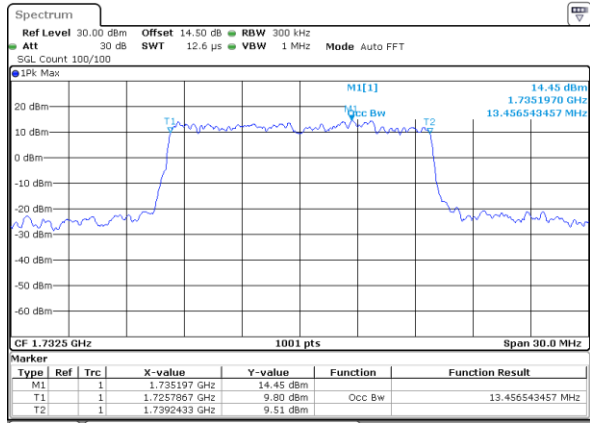

Lowest Channel / 10MHz / QPSK

Date: 31.AUG.2019 02:23:36

Lowest Channel / 10MHz / 16QAM

Date: 31.AUG.2019 02:23:47

Middle Channel / 10MHz / QPSK

Date: 31.AUG.2019 02:33:50

Middle Channel / 10MHz / 16QAM

Date: 31.AUG.2019 02:33:51

Highest Channel / 10MHz / QPSK

Date: 31.AUG.2019 02:33:24

Highest Channel / 10MHz / 16QAM

Date: 31.AUG.2019 02:33:35

LTE Band 4

Lowest Channel / 15MHz / QPSK

Date: 31.AUG.2019 02:43:14

Lowest Channel / 15MHz / 16QAM

Date: 31.AUG.2019 02:43:45

Middle Channel / 15MHz / QPSK

Date: 31.AUG.2019 02:50:49

Middle Channel / 15MHz / 16QAM

Date: 31.AUG.2019 02:50:59

Highest Channel / 15MHz / QPSK

Date: 31.AUG.2019 02:53:22

Highest Channel / 15MHz / 16QAM