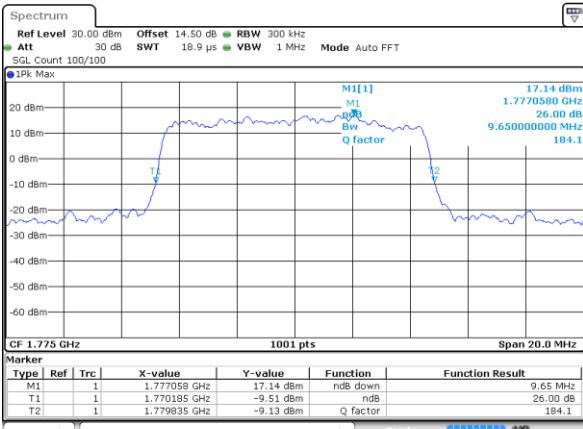

LTE Band 66

Lowest Channel / 10MHz / QPSK

Date: 1 SEP 2019 10:53:56

Lowest Channel / 10MHz / 16QAM

Date: 1 SEP 2019 10:58:49

Middle Channel / 10MHz / QPSK

Date: 1 SEP 2019 11:20:04

Middle Channel / 10MHz / 16QAM

Date: 1 SEP 2019 11:03:51

Highest Channel / 10MHz / QPSK

Date: 1 SEP 2019 11:13:47

Highest Channel / 10MHz / 16QAM

Date: 1 SEP 2019 11:12:01

LTE Band 66

Lowest Channel / 15MHz / QPSK

Date: 1 SEP 2019 12:46:01