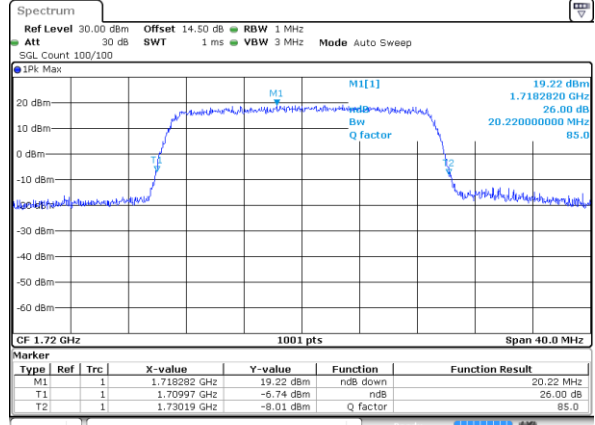

Highest Channel / 15MHz / 16QAM

Date: 1 SEP 2019 13:07:02

LTE Band 66

Lowest Channel / 20MHz / QPSK

Date: 1 SEP 2019 13:24:28

Lowest Channel / 20MHz / 16QAM

Date: 1 SEP 2019 13:10:48

Middle Channel / 20MHz / QPSK

Date: 1 SEP 2019 13:28:52

Middle Channel / 20MHz / 16QAM

Date: 1 SEP 2019 13:31:05

Highest Channel / 20MHz / QPSK

Date: 1 SEP 2019 13:48:14

Highest Channel / 20MHz / 16QAM

Date: 1 SEP 2019 13:33:43

LTE Band 71