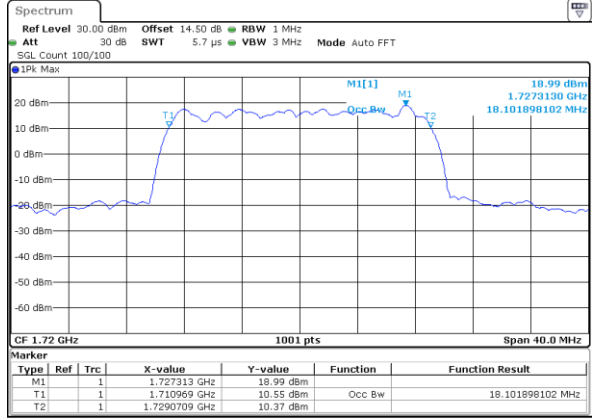

Date: 31.AUG.2019 02:53:33

LTE Band 4

Lowest Channel / 20MHz / QPSK

Date: 31.AUG.2019 03:01:56

Lowest Channel / 20MHz / 16QAM

Date: 31.AUG.2019 03:02:07

Middle Channel / 20MHz / QPSK

Date: 31.AUG.2019 03:09:11

Middle Channel / 20MHz / 16QAM

Date: 31.AUG.2019 03:09:21

Highest Channel / 20MHz / QPSK

Date: 31.AUG.2019 03:11:46

Highest Channel / 20MHz / 16QAM

Date: 31.AUG.2019 03:11:56

LTE Band 5

Lowest Channel / 1.4MHz / QPSK