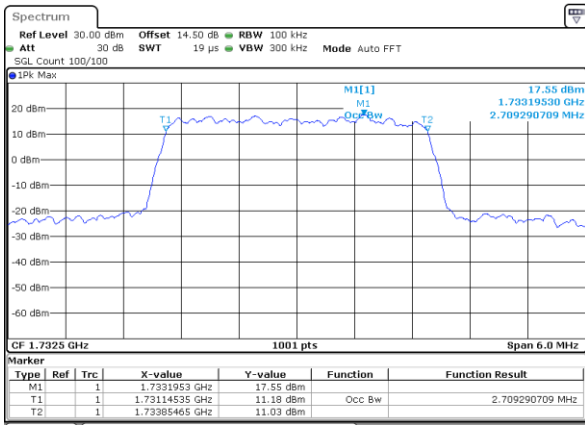

Middle Channel / 3MHz / QPSK

Date: 31.AUG.2019 01:33:39