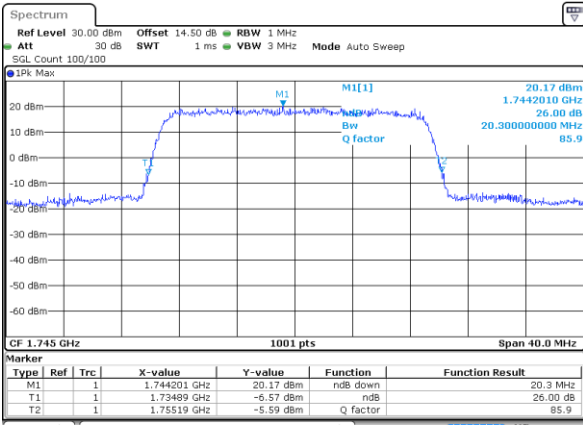

Highest Channel / 15MHz / 16QAM

Date: 1 SEP 2019 13:07:02

LTE Band 66

Lowest Channel / 20MHz / QPSK

Date: 1 SEP 2019 13:24:28

Lowest Channel / 20MHz / 16QAM

Date: 1 SEP 2019 13:10:48

Middle Channel / 20MHz / QPSK