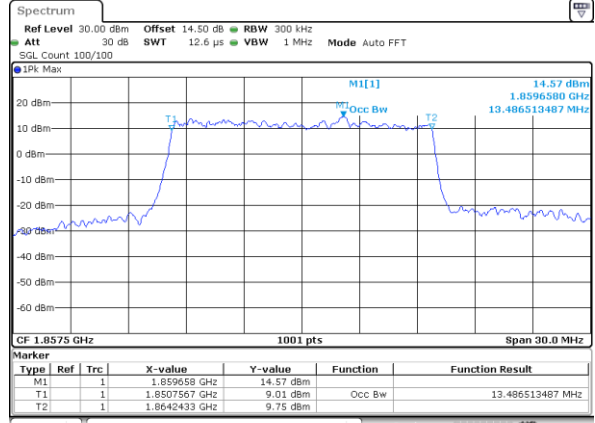

Lowest Channel / 15MHz / 16QAM

Date: 31.AUG.2019 00:09:19