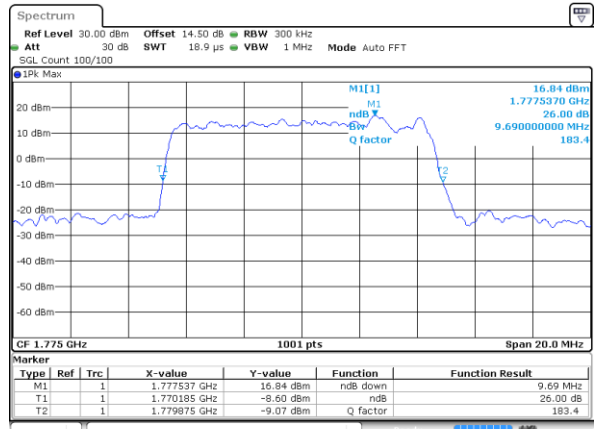

LTE Band 66

Lowest Channel / 10MHz / QPSK

Date: 1 SEP 2019 10:53:56

Lowest Channel / 10MHz / 16QAM

Date: 1 SEP 2019 10:58:49

Middle Channel / 10MHz / QPSK

Date: 1 SEP 2019 11:20:04

Middle Channel / 10MHz / 16QAM

Date: 1 SEP 2019 11:03:51

Highest Channel / 10MHz / QPSK

Date: 1 SEP 2019 11:13:47

Highest Channel / 10MHz / 16QAM

Date: 1 SEP 2019 11:12:01

LTE Band 66

Lowest Channel / 15MHz / QPSK

Date: 1 SEP 2019 12:46:01