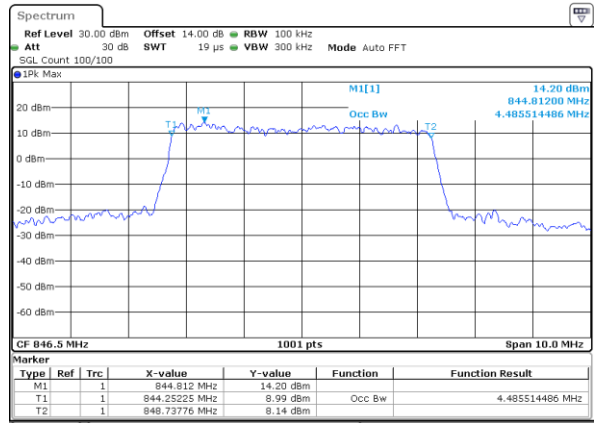

LTE Band 5

Lowest Channel / 5MHz / QPSK

Date: 31.AUG.2019 05:18:35

Lowest Channel / 5MHz / 16QAM

Date: 31.AUG.2019 05:18:45

Middle Channel / 5MHz / QPSK

Date: 31.AUG.2019 05:27:48

Middle Channel / 5MHz / 16QAM

Date: 31.AUG.2019 05:27:58

Highest Channel / 5MHz / QPSK

Date: 31.AUG.2019 05:30:22

Highest Channel / 5MHz / 16QAM

Date: 31.AUG.2019 05:30:32