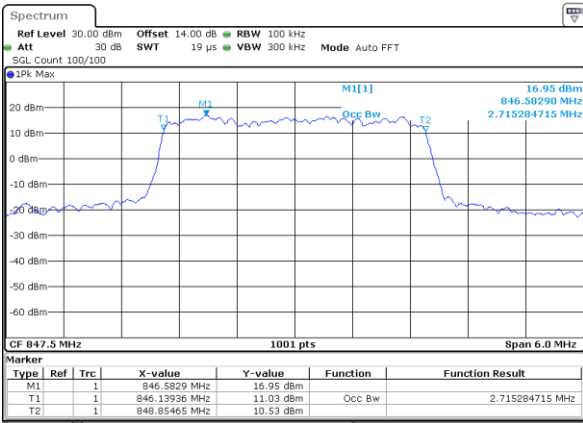

Date: 31.AUG.2019 04:48:20

Highest Channel / 1.4MHz / 16QAM

Date: 31.AUG.2019 04:48:30

LTE Band 5

Lowest Channel / 3MHz / QPSK

Date: 31.AUG.2019 04:57:14

Lowest Channel / 3MHz / 16QAM

Date: 31.AUG.2019 04:57:14

Middle Channel / 3MHz / QPSK

Date: 31.AUG.2019 05:06:47

Middle Channel / 3MHz / 16QAM

Date: 31.AUG.2019 05:06:57

Highest Channel / 3MHz / QPSK

Date: 31.AUG.2019 05:09:22

Highest Channel / 3MHz / 16QAM

Date: 31.AUG.2019 05:09:32

LTE Band 5

Lowest Channel / 5MHz / QPSK

Date: 31.AUG.2019 05:18:35

Lowest Channel / 5MHz / 16QAM

Date: 31.AUG.2019 05:18:45

Middle Channel / 5MHz / QPSK

Date: 31.AUG.2019 05:27:48

Middle Channel / 5MHz / 16QAM