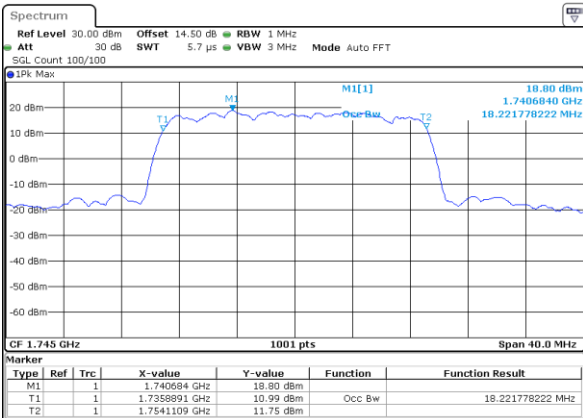

Date: 31.AUG.2019 02:53:33

LTE Band 4

Lowest Channel / 20MHz / QPSK

Date: 31.AUG.2019 03:01:56

Lowest Channel / 20MHz / 16QAM

Date: 31.AUG.2019 03:02:07

Middle Channel / 20MHz / QPSK

Date: 31.AUG.2019 03:09:11

Middle Channel / 20MHz / 16QAM

Date: 31.AUG.2019 03:09:21

Highest Channel / 20MHz / QPSK

Date: 31.AUG.2019 03:11:46

Highest Channel / 20MHz / 16QAM

Date: 31.AUG.2019 03:11:56

LTE Band 5

Lowest Channel / 1.4MHz / QPSK