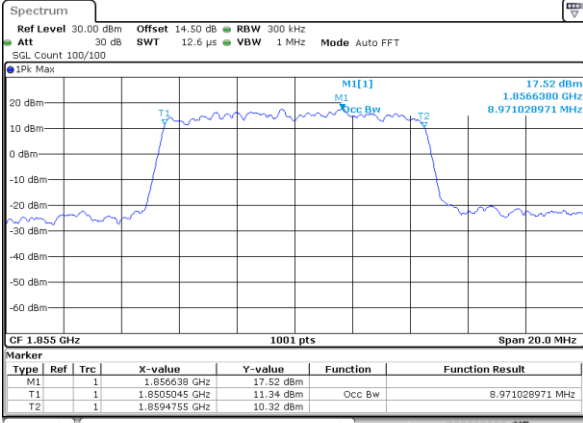

LTE Band 2

Lowest Channel / 10MHz / QPSK

Date: 30_AUG.2019 23:20:42