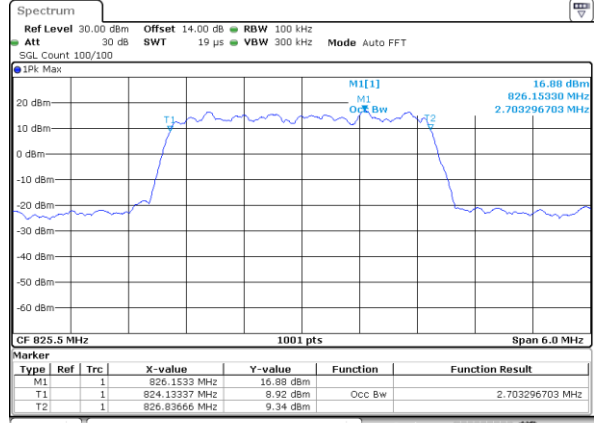

Date: 31.AUG.2019 04:48:20

Highest Channel / 1.4MHz / 16QAM

Date: 31.AUG.2019 04:48:30

LTE Band 5

Lowest Channel / 3MHz / QPSK

Date: 31.AUG.2019 04:57:14

Lowest Channel / 3MHz / 16QAM

Date: 31.AUG.2019 04:57:14