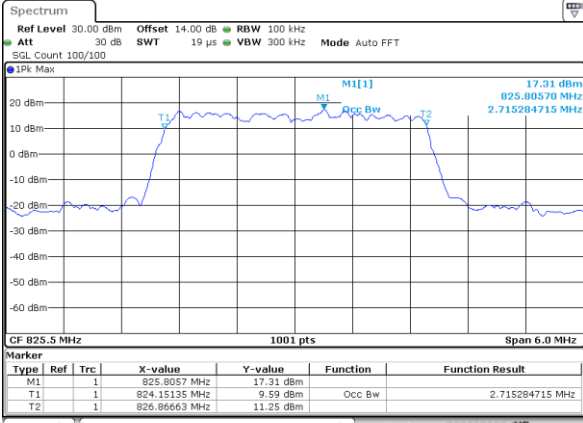

Date: 31.AUG.2019 04:48:20

Highest Channel / 1.4MHz / 16QAM

Date: 31.AUG.2019 04:48:30

LTE Band 5

Lowest Channel / 3MHz / QPSK

Date: 31.AUG.2019 04:57:14

Lowest Channel / 3MHz / 16QAM

Date: 31.AUG.2019 04:57:14