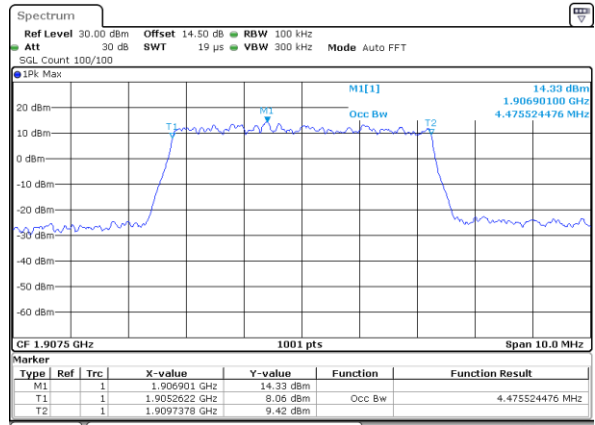

Highest Channel / 5MHz / 16QAM

Date: 30_AUG.2019 23:10:43