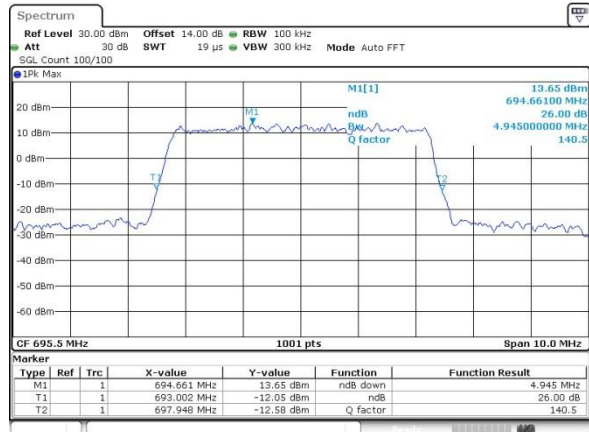

Highest Channel / 5MHz / QPSK

Date: 1.SEP.2019 06:09:47

Highest Channel / 5MHz / 16QAM

Date: 1.SEP.2019 06:13:12

LTE Band 71

Lowest Channel / 10MHz / QPSK

Date: 1.SEP.2019 06:12:14

Lowest Channel / 10MHz / 16QAM