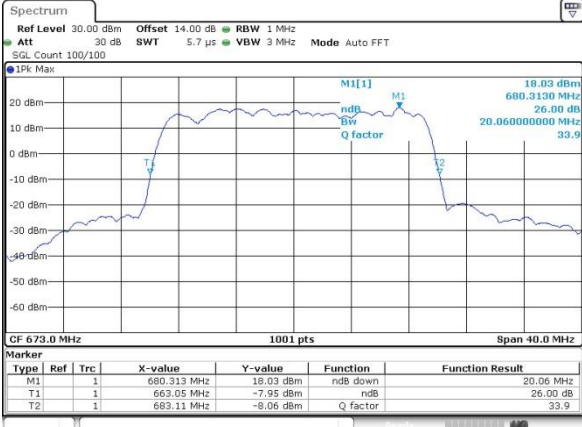

Middle Channel / 15MHz / 16QAM

Date: 1.SEP.2019 07:38:20

Highest Channel / 15MHz / QPSK

Date: 1.SEP.2019 07:39:37

Highest Channel / 15MHz / 16QAM

Date: 1.SEP.2019 07:41:05

LTE Band 71

Lowest Channel / 20MHz / QPSK