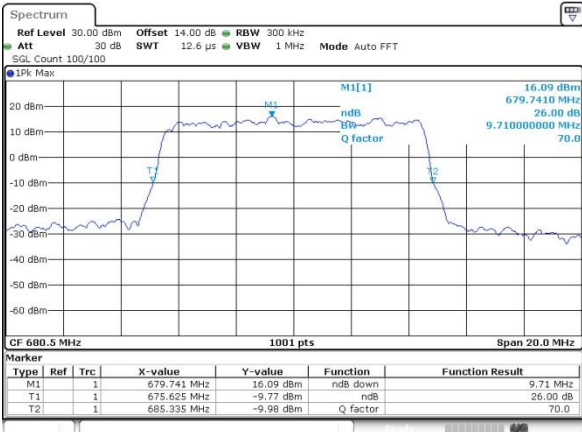

Middle Channel / 10MHz / QPSK

Date: 1.SEP.2019 06:47:14