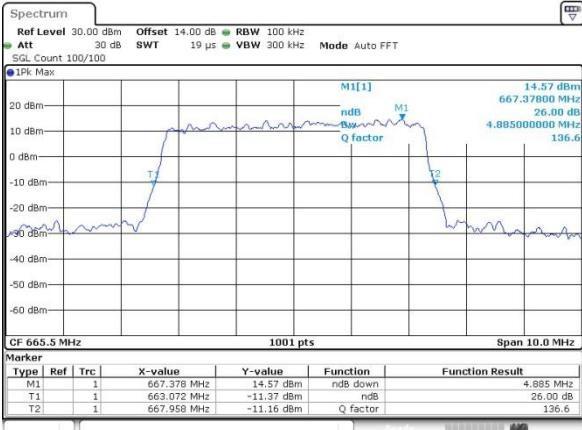

LTE Band 71

Lowest Channel / 5MHz / QPSK

Date: 1.SEP.2019 05:51:03