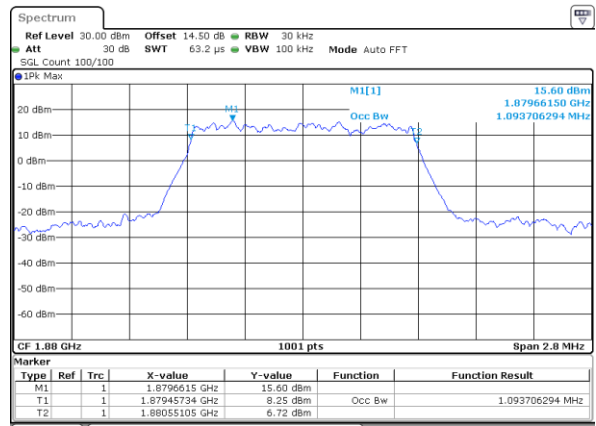

Mode	LTE Band 71 : 99%OBW(MHz)							
BW	5MHz		10MHz		15MHz		20MHz	
Mod.	QPSK	16QAM	QPSK	16QAM	QPSK	16QAM	QPSK	16QAM
Lowest CH	4.51	4.48	8.97	8.99	13.37	13.34	18.18	18.14
Middle CH	4.49	4.5	8.97	8.99	13.43	13.46	18.26	18.14
Highest CH	4.51	4.5	9.03	8.99	13.43	13.4	18.26	18.14

LTE Band 2

Lowest Channel / 1.4MHz / QPSK

Lowest Channel / 1.4MHz / 16QAM

Middle Channel / 1.4MHz / QPSK

Middle Channel / 1.4MHz / 16QAM

Highest Channel / 1.4MHz / QPSK

Highest Channel / 1.4MHz / 16QAM

LTE Band 2