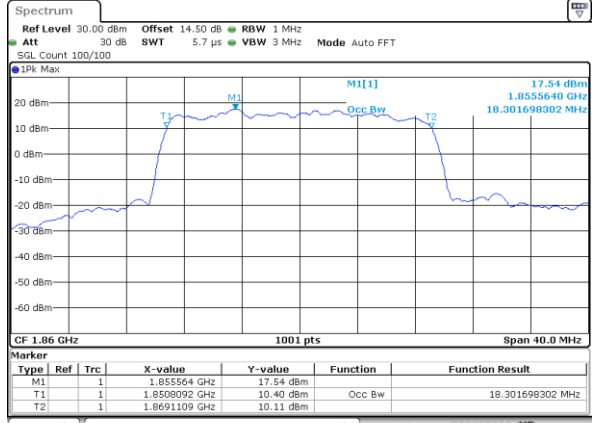

Date: 31.AUG.2019 00:18:51

Highest Channel / 15MHz / 16QAM

Date: 31.AUG.2019 00:19:01

LTE Band 2

Lowest Channel / 20MHz / QPSK

Date: 31.AUG.2019 00:32:55

Lowest Channel / 20MHz / 16QAM

Date: 31.AUG.2019 00:33:05