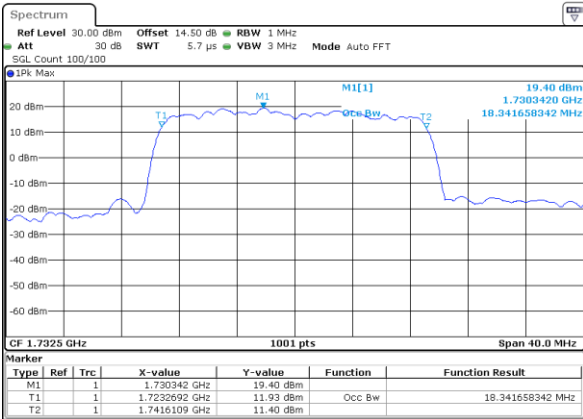

Date: 31.AUG.2019 02:53:33

LTE Band 4

Lowest Channel / 20MHz / QPSK

Date: 31.AUG.2019 03:01:56

Lowest Channel / 20MHz / 16QAM

Date: 31.AUG.2019 03:02:07

Middle Channel / 20MHz / QPSK

Date: 31.AUG.2019 03:09:11

Middle Channel / 20MHz / 16QAM

Date: 31.AUG.2019 03:09:21

Highest Channel / 20MHz / QPSK

Date: 31.AUG.2019 03:11:46

Highest Channel / 20MHz / 16QAM

Date: 31.AUG.2019 03:11:56

LTE Band 5

Lowest Channel / 1.4MHz / QPSK