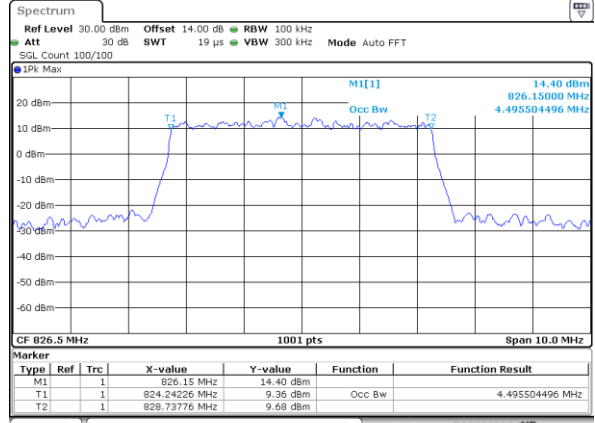

Lowest Channel / 5MHz / 16QAM

Date: 31.AUG.2019 05:18:45