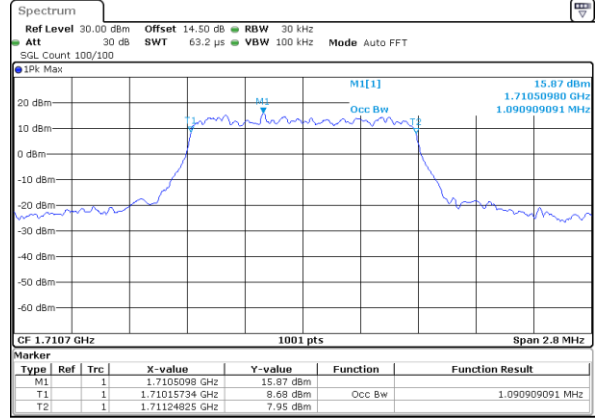

Date: 31.AUG.2019 00:18:51

Highest Channel / 15MHz / 16QAM

Date: 31.AUG.2019 00:19:01

LTE Band 2

Lowest Channel / 20MHz / QPSK

Date: 31.AUG.2019 00:32:55

Lowest Channel / 20MHz / 16QAM

Date: 31.AUG.2019 00:33:05

Middle Channel / 20MHz / QPSK

Date: 31.AUG.2019 00:40:02

Middle Channel / 20MHz / 16QAM

Date: 31.AUG.2019 00:40:12

Highest Channel / 20MHz / QPSK

Date: 31.AUG.2019 00:42:33

Highest Channel / 20MHz / 16QAM

Date: 31.AUG.2019 00:42:43

LTE Band 4

Lowest Channel / 1.4MHz / QPSK

Date: 31.AUG.2019 01:08:27

Lowest Channel / 1.4MHz / 16QAM

Date: 31.AUG.2019 01:08:38

Middle Channel / 1.4MHz / QPSK

Date: 31.AUG.2019 01:15:41

Middle Channel / 1.4MHz / 16QAM