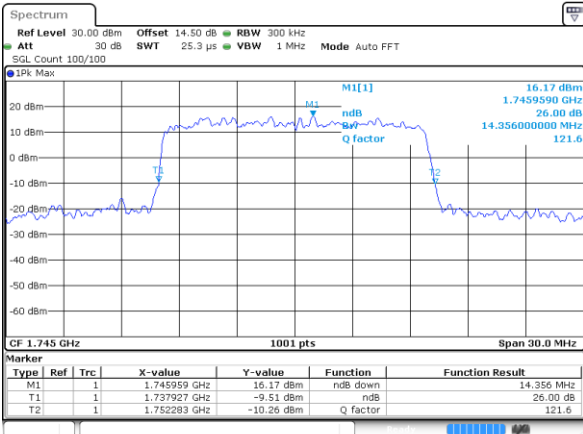

Middle Channel / 15MHz / QPSK

Date: 1 SEP 2019 12:59:32