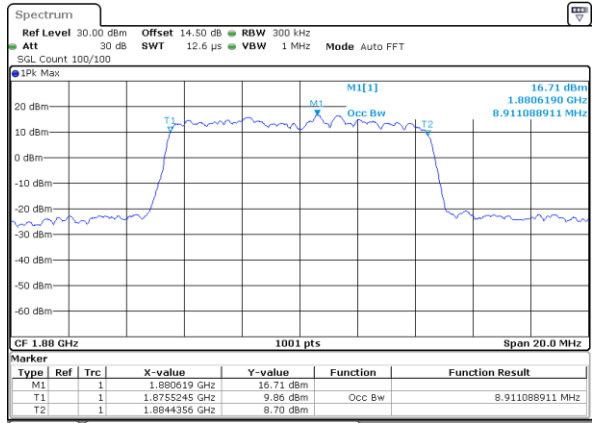

Date: 30_AUG.2019 23:10:43

LTE Band 2

Lowest Channel / 10MHz / QPSK

Date: 30_AUG.2019 23:20:42

Lowest Channel / 10MHz / 16QAM

Date: 30_AUG.2019 23:20:52

Middle Channel / 10MHz / QPSK

Date: 30_AUG.2019 23:27:49

Middle Channel / 10MHz / 16QAM

Date: 30_AUG.2019 23:28:00

Highest Channel / 10MHz / QPSK

Date: 30_AUG.2019 23:30:21

Highest Channel / 10MHz / 16QAM

Date: 30_AUG.2019 23:30:31

LTE Band 2

Lowest Channel / 15MHz / QPSK