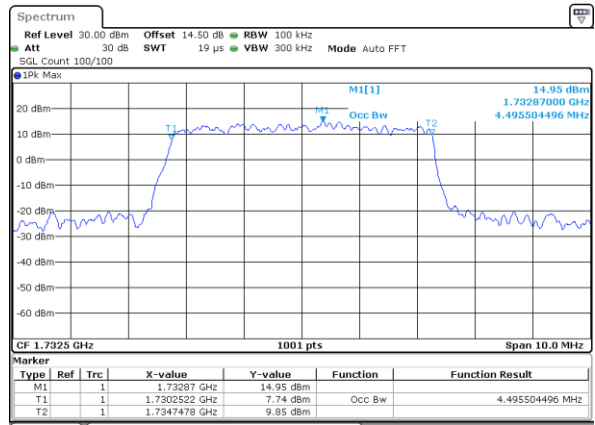

Highest Channel / 3MHz / 16QAM

Date: 31.AUG.2019 01:36:23

LTE Band 4

Lowest Channel / 5MHz / QPSK

Date: 31.AUG.2019 02:10:15

Lowest Channel / 5MHz / 16QAM

Date: 31.AUG.2019 02:10:125

Middle Channel / 5MHz / QPSK

Date: 31.AUG.2019 02:10:130

Middle Channel / 5MHz / 16QAM

Date: 31.AUG.2019 02:10:140

Highest Channel / 5MHz / QPSK

Date: 31.AUG.2019 02:10:105

Highest Channel / 5MHz / 16QAM

Date: 31.AUG.2019 02:10:115

LTE Band 4