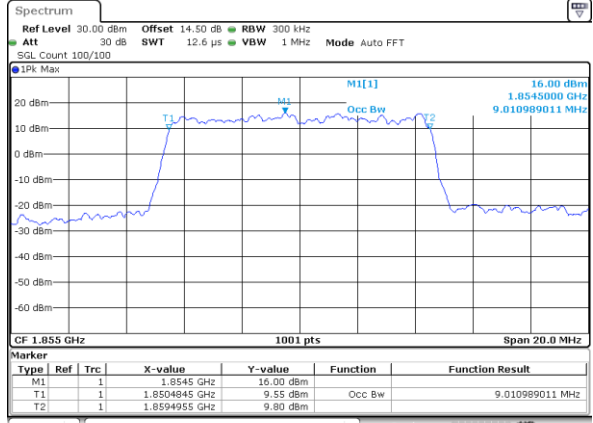

Date: 30_AUG.2019 23:10:43

LTE Band 2

Lowest Channel / 10MHz / QPSK

Date: 30_AUG.2019 23:20:42

Lowest Channel / 10MHz / 16QAM

Date: 30_AUG.2019 23:20:52

Middle Channel / 10MHz / QPSK

Date: 30_AUG.2019 23:27:49