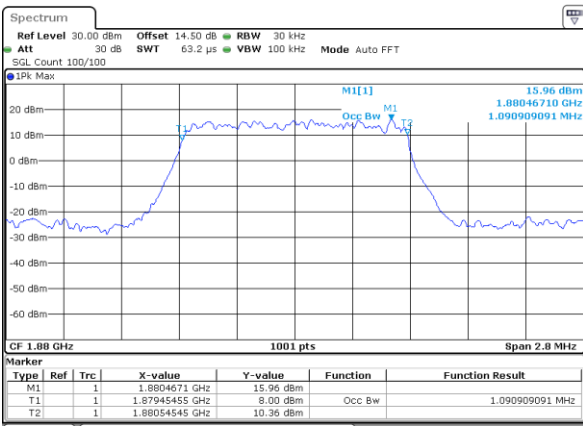

Mode	LTE Band 71 : 99%OBW(MHz)							
BW	5MHz		10MHz		15MHz		20MHz	
Mod.	QPSK	16QAM	QPSK	16QAM	QPSK	16QAM	QPSK	16QAM
Lowest CH	4.51	4.48	8.97	8.99	13.37	13.34	18.18	18.14
Middle CH	4.49	4.5	8.97	8.99	13.43	13.46	18.26	18.14
Highest CH	4.51	4.5	9.03	8.99	13.43	13.4	18.26	18.14

LTE Band 2

Lowest Channel / 1.4MHz / QPSK

Lowest Channel / 1.4MHz / 16QAM

Middle Channel / 1.4MHz / QPSK

Middle Channel / 1.4MHz / 16QAM

Highest Channel / 1.4MHz / QPSK

Highest Channel / 1.4MHz / 16QAM

LTE Band 2