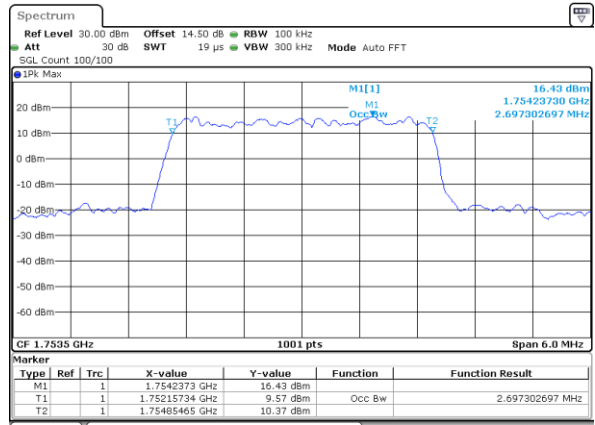

Date: 31.AUG.2019 01:15:51

Highest Channel / 1.4MHz / QPSK

Date: 31.AUG.2019 01:18:15

Highest Channel / 1.4MHz / 16QAM

Date: 31.AUG.2019 01:18:25

LTE Band 4

Lowest Channel / 3MHz / QPSK

Date: 31.AUG.2019 01:26:24

Lowest Channel / 3MHz / 16QAM

Date: 31.AUG.2019 01:26:35

Middle Channel / 3MHz / QPSK

Date: 31.AUG.2019 01:33:39

Middle Channel / 3MHz / 16QAM

Date: 31.AUG.2019 01:33:50

Highest Channel / 3MHz / QPSK

Date: 31.AUG.2019 01:36:13

Highest Channel / 3MHz / 16QAM

Date: 31.AUG.2019 01:36:23

LTE Band 4

Lowest Channel / 5MHz / QPSK

Date: 31.AUG.2019 02:10:15

Lowest Channel / 5MHz / 16QAM

Date: 31.AUG.2019 02:10:125

Middle Channel / 5MHz / QPSK