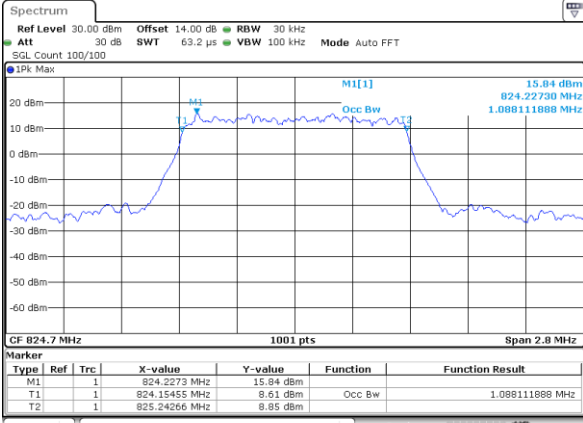

Date: 31.AUG.2019 02:53:33

LTE Band 4

Lowest Channel / 20MHz / QPSK

Date: 31.AUG.2019 03:01:56

Lowest Channel / 20MHz / 16QAM

Date: 31.AUG.2019 03:02:07

Middle Channel / 20MHz / QPSK

Date: 31.AUG.2019 03:09:11

Middle Channel / 20MHz / 16QAM

Date: 31.AUG.2019 03:09:21

Highest Channel / 20MHz / QPSK

Date: 31.AUG.2019 03:11:46

Highest Channel / 20MHz / 16QAM

Date: 31.AUG.2019 03:11:56

LTE Band 5

Lowest Channel / 1.4MHz / QPSK