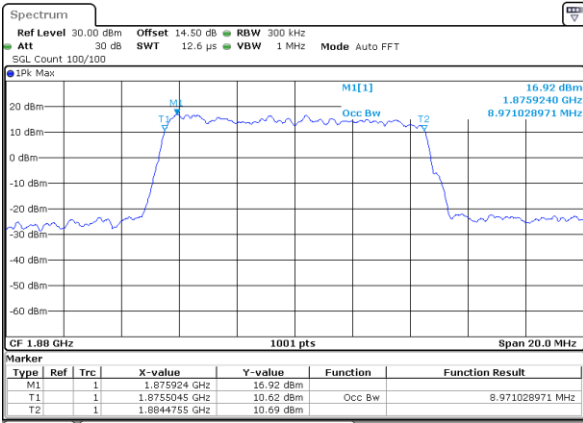

Date: 30_AUG.2019 23:10:43

LTE Band 2

Lowest Channel / 10MHz / QPSK

Date: 30_AUG.2019 23:20:42

Lowest Channel / 10MHz / 16QAM

Date: 30_AUG.2019 23:20:52

Middle Channel / 10MHz / QPSK

Date: 30_AUG.2019 23:27:49

Middle Channel / 10MHz / 16QAM

Date: 30_AUG.2019 23:28:00

Highest Channel / 10MHz / QPSK

Date: 30_AUG.2019 23:30:21

Highest Channel / 10MHz / 16QAM

Date: 30_AUG.2019 23:30:31

LTE Band 2

Lowest Channel / 15MHz / QPSK