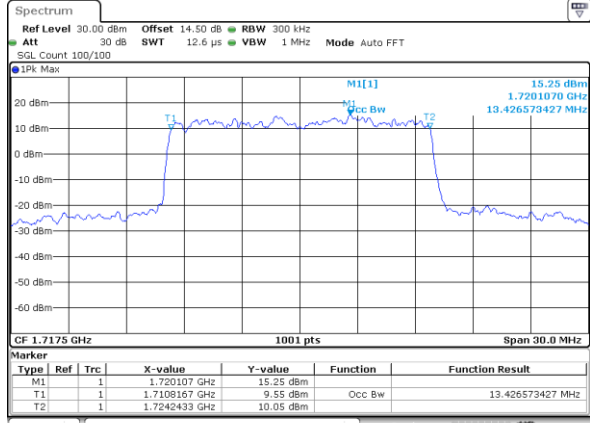

Highest Channel / 10MHz / QPSK

Date: 31.AUG.2019 02:33:24

Highest Channel / 10MHz / 16QAM

Date: 31.AUG.2019 02:33:35

LTE Band 4

Lowest Channel / 15MHz / QPSK

Date: 31.AUG.2019 02:43:14

Lowest Channel / 15MHz / 16QAM