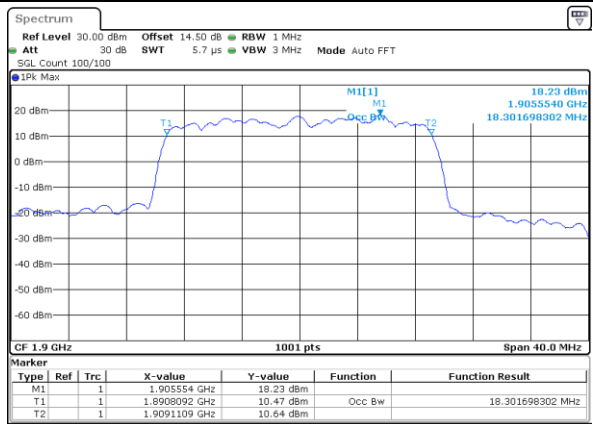

Highest Channel / 20MHz / 16QAM

Date: 31.AUG.2019 00:42:43