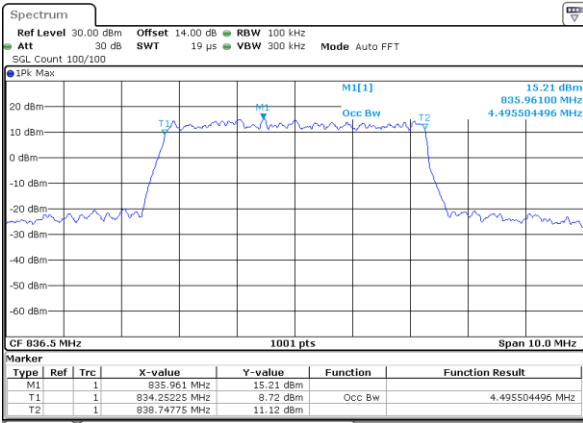

LTE Band 5

Lowest Channel / 5MHz / QPSK

Date: 31.AUG.2019 05:18:35

Lowest Channel / 5MHz / 16QAM

Date: 31.AUG.2019 05:18:45

Middle Channel / 5MHz / QPSK

Date: 31.AUG.2019 05:27:48

Middle Channel / 5MHz / 16QAM