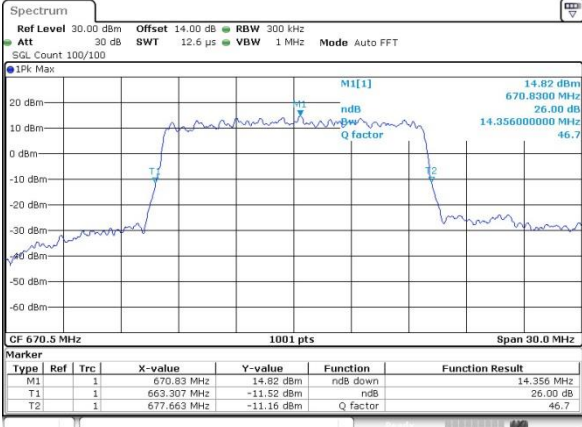

Highest Channel / 5MHz / QPSK

Date: 1.SEP.2019 06:09:47

Highest Channel / 5MHz / 16QAM

Date: 1.SEP.2019 06:13:12

LTE Band 71

Lowest Channel / 10MHz / QPSK

Date: 1.SEP.2019 06:12:14

Lowest Channel / 10MHz / 16QAM

Date: 1.SEP.2019 06:13:04

Middle Channel / 10MHz / QPSK

Date: 1.SEP.2019 06:47:14

Middle Channel / 10MHz / 16QAM

Date: 1.SEP.2019 06:47:40

Highest Channel / 10MHz / QPSK

Date: 1.SEP.2019 06:51:08

Highest Channel / 10MHz / 16QAM

Date: 1.SEP.2019 06:48:55

LTE Band 71

Lowest Channel / 15MHz / QPSK

Date: 1.SEP.2019 07:16:37

Lowest Channel / 15MHz / 16QAM

Date: 1.SEP.2019 07:23:29

Middle Channel / 15MHz / QPSK

Date: 1.SEP.2019 07:38:56