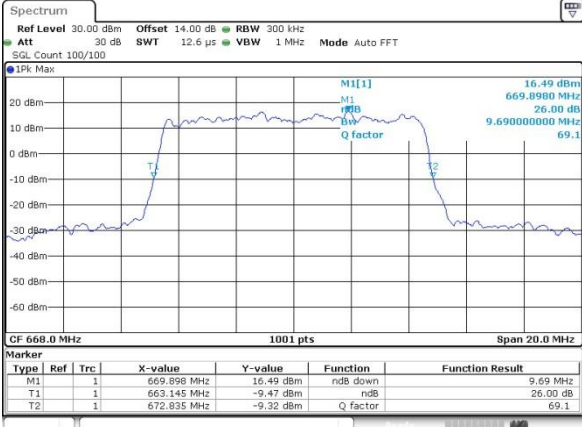

Highest Channel / 5MHz / QPSK

Date: 1.SEP.2019 06:09:47

Highest Channel / 5MHz / 16QAM

Date: 1.SEP.2019 06:13:12

LTE Band 71

Lowest Channel / 10MHz / QPSK

Date: 1.SEP.2019 06:12:14

Lowest Channel / 10MHz / 16QAM