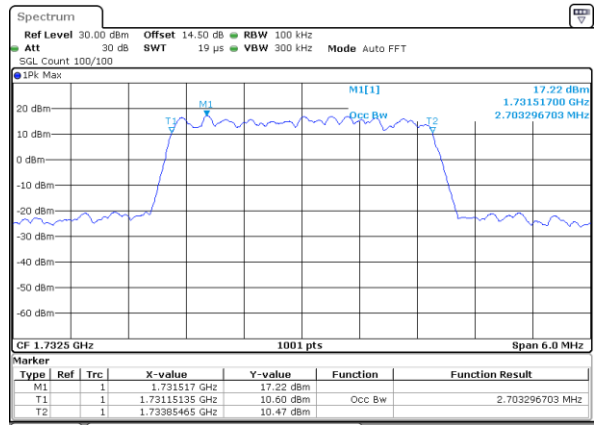

Date: 31.AUG.2019 01:15:51

Highest Channel / 1.4MHz / QPSK

Date: 31.AUG.2019 01:18:15

Highest Channel / 1.4MHz / 16QAM

Date: 31.AUG.2019 01:18:25

LTE Band 4

Lowest Channel / 3MHz / QPSK

Date: 31.AUG.2019 01:26:24

Lowest Channel / 3MHz / 16QAM

Date: 31.AUG.2019 01:26:35

Middle Channel / 3MHz / QPSK

Date: 31.AUG.2019 01:33:39

Middle Channel / 3MHz / 16QAM

Date: 31.AUG.2019 01:33:50

Highest Channel / 3MHz / QPSK

Date: 31.AUG.2019 01:36:13

Highest Channel / 3MHz / 16QAM

Date: 31.AUG.2019 01:36:23

LTE Band 4

Lowest Channel / 5MHz / QPSK

Date: 31.AUG.2019 02:10:15

Lowest Channel / 5MHz / 16QAM

Date: 31.AUG.2019 02:10:125

Middle Channel / 5MHz / QPSK