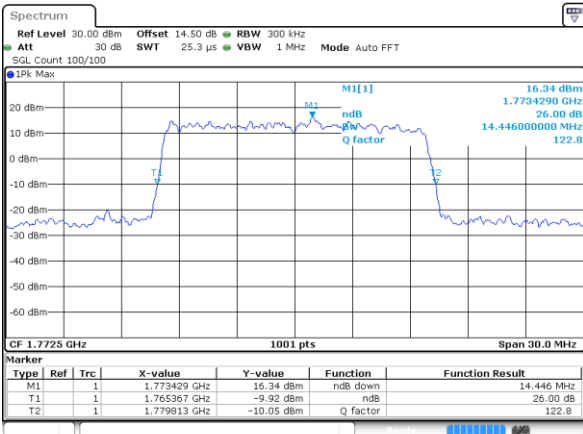

Date: 1 SEP 2019 11:03:51

Highest Channel / 10MHz / QPSK

Date: 1 SEP 2019 11:13:47

Highest Channel / 10MHz / 16QAM

Date: 1 SEP 2019 11:12:01

LTE Band 66

Lowest Channel / 15MHz / QPSK

Date: 1 SEP 2019 12:46:01

Lowest Channel / 15MHz / 16QAM

Date: 1 SEP 2019 12:51:53

Middle Channel / 15MHz / QPSK

Date: 1 SEP 2019 12:59:32

Middle Channel / 15MHz / 16QAM

Date: 1 SEP 2019 12:56:12

Highest Channel / 15MHz / QPSK

Date: 1 SEP 2019 13:01:28

Highest Channel / 15MHz / 16QAM

Date: 1 SEP 2019 13:07:02

LTE Band 66

Lowest Channel / 20MHz / QPSK

Date: 1 SEP 2019 13:24:28

Lowest Channel / 20MHz / 16QAM

Date: 1 SEP 2019 13:10:48

Middle Channel / 20MHz / QPSK