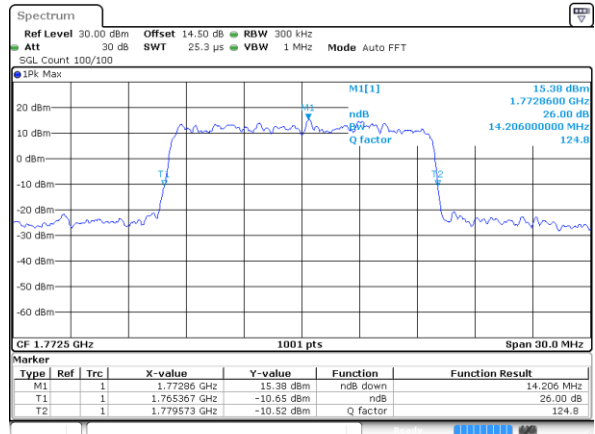

Highest Channel / 15MHz / 16QAM

Date: 1 SEP 2019 13:07:02

LTE Band 66

Lowest Channel / 20MHz / QPSK

Date: 1 SEP 2019 13:24:28

Lowest Channel / 20MHz / 16QAM

Date: 1 SEP 2019 13:10:48

Middle Channel / 20MHz / QPSK