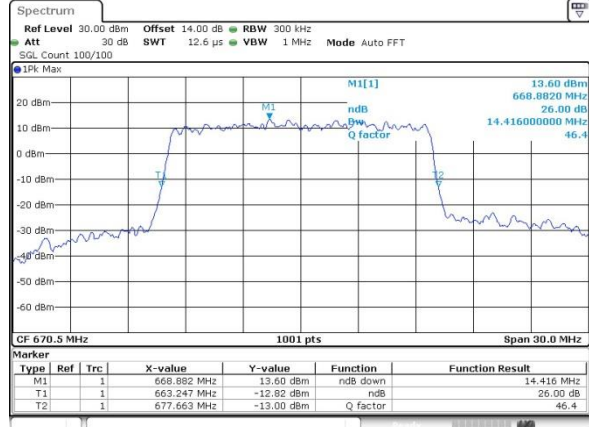

Date: 1.SEP.2019 06:48:55

LTE Band 71

Lowest Channel / 15MHz / QPSK

Date: 1.SEP.2019 07:16:37

Lowest Channel / 15MHz / 16QAM

Date: 1.SEP.2019 07:23:29

Middle Channel / 15MHz / QPSK

Date: 1.SEP.2019 07:38:56

Middle Channel / 15MHz / 16QAM

Date: 1.SEP.2019 07:38:20

Highest Channel / 15MHz / QPSK

Date: 1.SEP.2019 07:39:37

Highest Channel / 15MHz / 16QAM

Date: 1.SEP.2019 07:41:05

LTE Band 71

Lowest Channel / 20MHz / QPSK