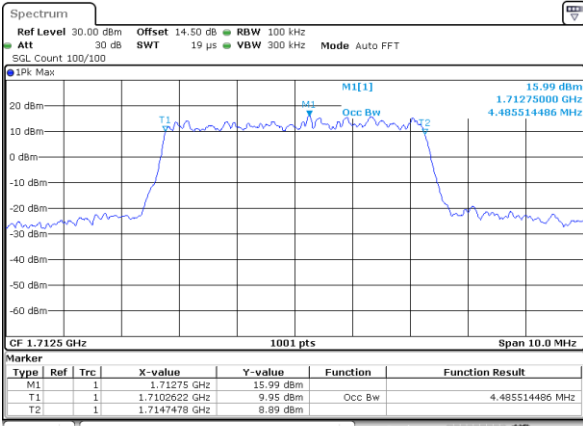

Highest Channel / 3MHz / 16QAM

Date: 31.AUG.2019 01:36:23

LTE Band 4

Lowest Channel / 5MHz / QPSK

Date: 31.AUG.2019 02:10:15

Lowest Channel / 5MHz / 16QAM

Date: 31.AUG.2019 02:10:125

Middle Channel / 5MHz / QPSK

Date: 31.AUG.2019 02:10:130

Middle Channel / 5MHz / 16QAM

Date: 31.AUG.2019 02:10:140

Highest Channel / 5MHz / QPSK

Date: 31.AUG.2019 02:10:105

Highest Channel / 5MHz / 16QAM

Date: 31.AUG.2019 02:10:115

LTE Band 4