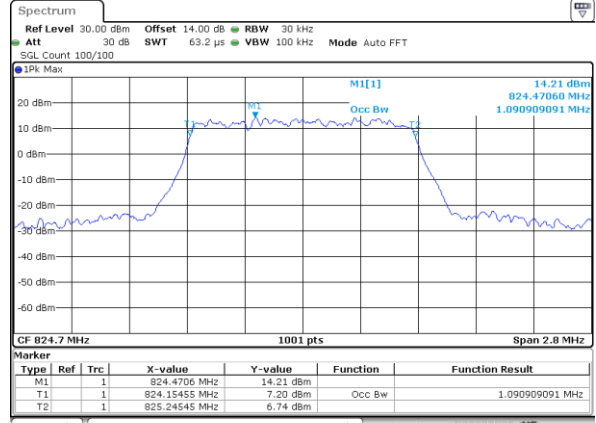

Lowest Channel / 1.4MHz / 16QAM

Date: 31.AUG.2019 04:36:41