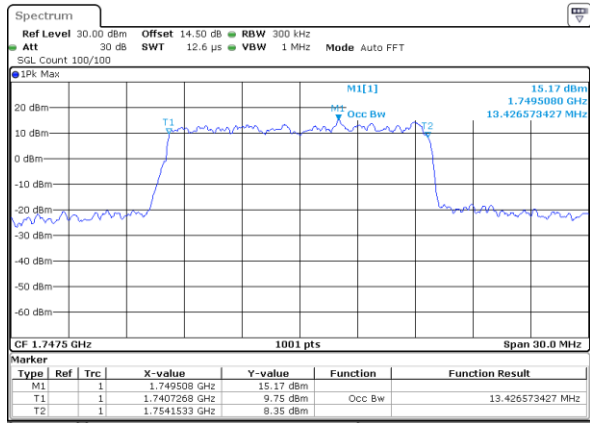

Highest Channel / 10MHz / QPSK

Date: 31.AUG.2019 02:33:24

Highest Channel / 10MHz / 16QAM

Date: 31.AUG.2019 02:33:35

LTE Band 4

Lowest Channel / 15MHz / QPSK

Date: 31.AUG.2019 02:43:14

Lowest Channel / 15MHz / 16QAM

Date: 31.AUG.2019 02:43:45

Middle Channel / 15MHz / QPSK

Date: 31.AUG.2019 02:50:49

Middle Channel / 15MHz / 16QAM

Date: 31.AUG.2019 02:50:59

Highest Channel / 15MHz / QPSK

Date: 31.AUG.2019 02:53:22

Highest Channel / 15MHz / 16QAM

Date: 31.AUG.2019 02:53:33

LTE Band 4

Lowest Channel / 20MHz / QPSK

Date: 31.AUG.2019 03:01:56

Lowest Channel / 20MHz / 16QAM

Date: 31.AUG.2019 03:02:07

Middle Channel / 20MHz / QPSK

Date: 31.AUG.2019 03:09:11