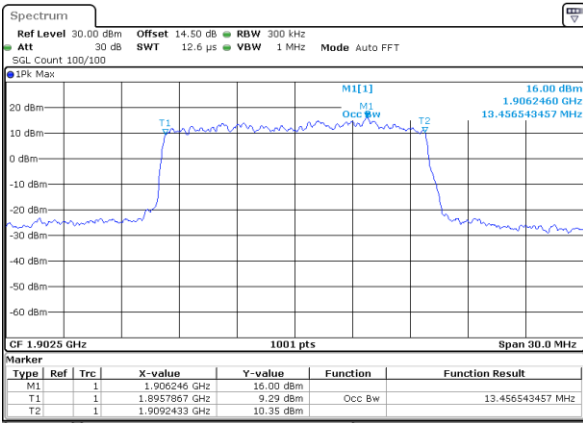

Middle Channel / 10MHz / 16QAM

Date: 30_AUG.2019 23:28:00

Highest Channel / 10MHz / QPSK

Date: 30_AUG.2019 23:30:21

Highest Channel / 10MHz / 16QAM

Date: 30_AUG.2019 23:30:31

LTE Band 2

Lowest Channel / 15MHz / QPSK

Date: 31.AUG.2019 00:09:08

Lowest Channel / 15MHz / 16QAM

Date: 31.AUG.2019 00:09:19

Middle Channel / 15MHz / QPSK

Date: 31.AUG.2019 00:16:19

Middle Channel / 15MHz / 16QAM

Date: 31.AUG.2019 00:16:29

Highest Channel / 15MHz / QPSK

Date: 31.AUG.2019 00:18:51

Highest Channel / 15MHz / 16QAM

Date: 31.AUG.2019 00:19:01

LTE Band 2

Lowest Channel / 20MHz / QPSK

Date: 31.AUG.2019 00:32:55

Lowest Channel / 20MHz / 16QAM

Date: 31.AUG.2019 00:33:05