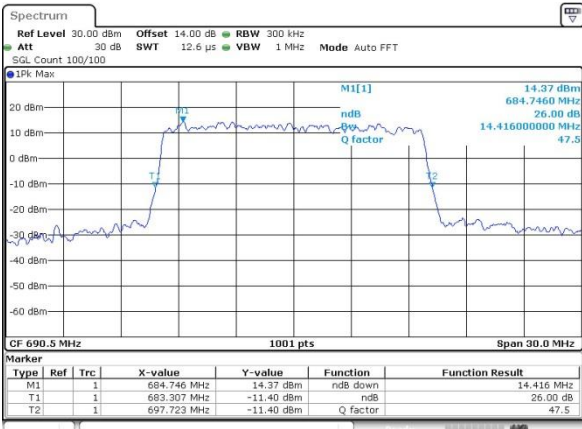

Date: 1.SEP.2019 06:48:55

LTE Band 71

Lowest Channel / 15MHz / QPSK

Date: 1.SEP.2019 07:16:37

Lowest Channel / 15MHz / 16QAM

Date: 1.SEP.2019 07:23:29

Middle Channel / 15MHz / QPSK

Date: 1.SEP.2019 07:38:56

Middle Channel / 15MHz / 16QAM

Date: 1.SEP.2019 07:38:20

Highest Channel / 15MHz / QPSK

Date: 1.SEP.2019 07:39:37

Highest Channel / 15MHz / 16QAM

Date: 1.SEP.2019 07:41:05

LTE Band 71

Lowest Channel / 20MHz / QPSK