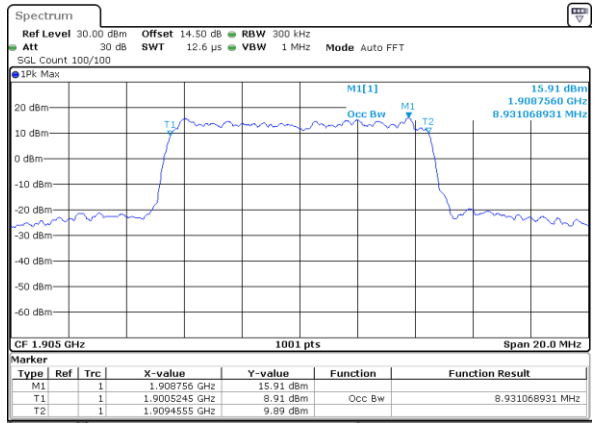

Middle Channel / 10MHz / 16QAM

Date: 30_AUG.2019 23:28:00

Highest Channel / 10MHz / QPSK

Date: 30_AUG.2019 23:30:21

Highest Channel / 10MHz / 16QAM

Date: 30_AUG.2019 23:30:31

LTE Band 2

Lowest Channel / 15MHz / QPSK