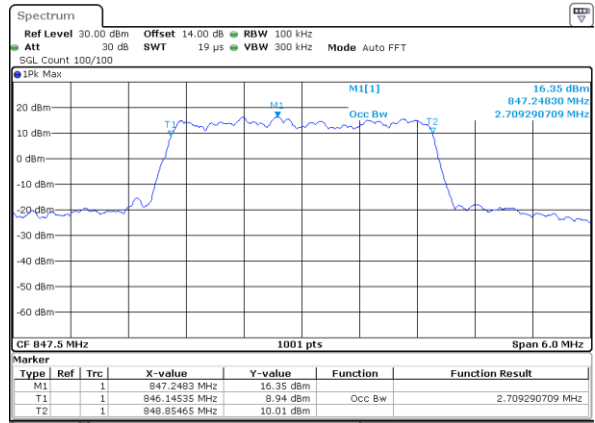

Date: 31.AUG.2019 04:48:20

Highest Channel / 1.4MHz / 16QAM

Date: 31.AUG.2019 04:48:30

LTE Band 5

Lowest Channel / 3MHz / QPSK

Date: 31.AUG.2019 04:57:14

Lowest Channel / 3MHz / 16QAM

Date: 31.AUG.2019 04:57:14

Middle Channel / 3MHz / QPSK

Date: 31.AUG.2019 05:06:47

Middle Channel / 3MHz / 16QAM

Date: 31.AUG.2019 05:06:57

Highest Channel / 3MHz / QPSK

Date: 31.AUG.2019 05:09:22

Highest Channel / 3MHz / 16QAM

Date: 31.AUG.2019 05:09:32

LTE Band 5

Lowest Channel / 5MHz / QPSK

Date: 31.AUG.2019 05:18:35

Lowest Channel / 5MHz / 16QAM

Date: 31.AUG.2019 05:18:45

Middle Channel / 5MHz / QPSK

Date: 31.AUG.2019 05:27:48

Middle Channel / 5MHz / 16QAM