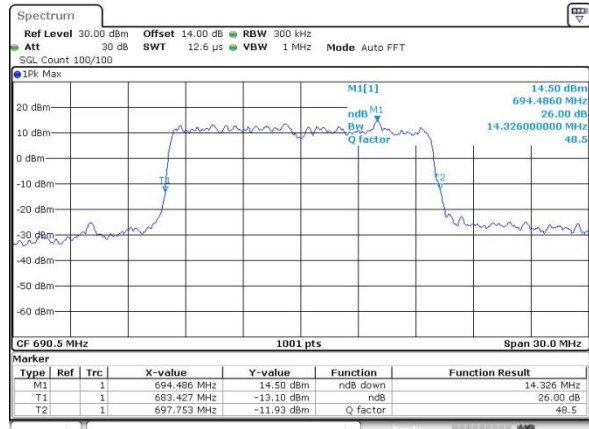

Middle Channel / 15MHz / 16QAM

Date: 1.SEP.2019 07:38:20

Highest Channel / 15MHz / QPSK

Date: 1.SEP.2019 07:39:37

Highest Channel / 15MHz / 16QAM

Date: 1.SEP.2019 07:41:05

LTE Band 71

Lowest Channel / 20MHz / QPSK