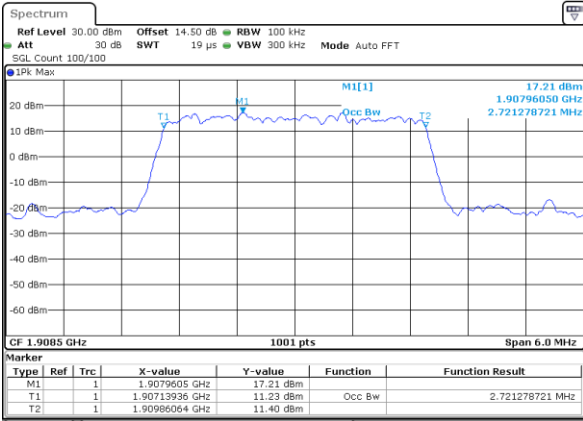

LTE Band 2

Lowest Channel / 1.4MHz / QPSK

Lowest Channel / 1.4MHz / 16QAM

Middle Channel / 1.4MHz / QPSK

Middle Channel / 1.4MHz / 16QAM

Highest Channel / 1.4MHz / QPSK

Highest Channel / 1.4MHz / 16QAM

LTE Band 2

Lowest Channel / 3MHz / QPSK

Date: 30_AUG.2019 22:32:13

Lowest Channel / 3MHz / 16QAM

Date: 30_AUG.2019 22:32:24

Middle Channel / 3MHz / QPSK

Date: 30_AUG.2019 22:39:21

Middle Channel / 3MHz / 16QAM

Date: 30_AUG.2019 22:39:31

Highest Channel / 3MHz / QPSK

Date: 30_AUG.2019 22:41:52

Highest Channel / 3MHz / 16QAM

Date: 30_AUG.2019 22:42:03

LTE Band 2

Lowest Channel / 5MHz / QPSK

Date: 30_AUG.2019 23:00:53

Lowest Channel / 5MHz / 16QAM