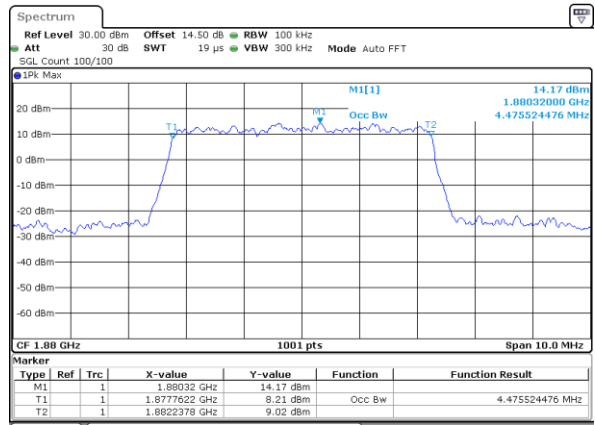

Middle Channel / 5MHz / 16QAM

Date: 30_AUG.2019 23:08:11