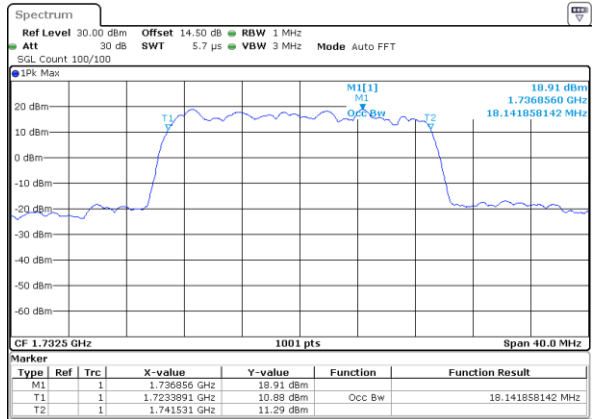

Date: 31.AUG.2019 02:53:33

LTE Band 4

Lowest Channel / 20MHz / QPSK

Date: 31.AUG.2019 03:01:56

Lowest Channel / 20MHz / 16QAM

Date: 31.AUG.2019 03:02:07

Middle Channel / 20MHz / QPSK

Date: 31.AUG.2019 03:09:11

Middle Channel / 20MHz / 16QAM

Date: 31.AUG.2019 03:09:21

Highest Channel / 20MHz / QPSK

Date: 31.AUG.2019 03:11:46

Highest Channel / 20MHz / 16QAM

Date: 31.AUG.2019 03:11:56

LTE Band 5

Lowest Channel / 1.4MHz / QPSK