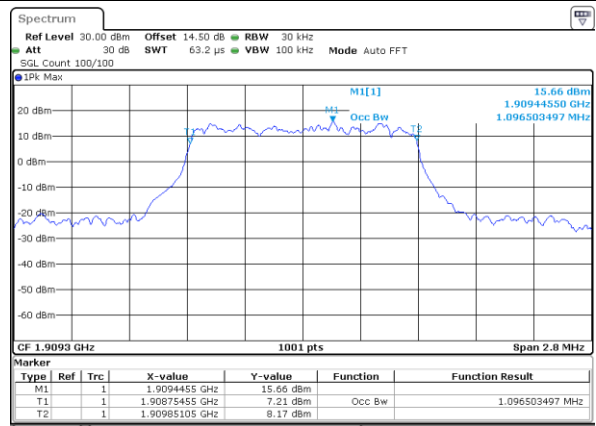

Mode	LTE Band 71 : 99%OBW(MHz)							
BW	5MHz		10MHz		15MHz		20MHz	
Mod.	QPSK	16QAM	QPSK	16QAM	QPSK	16QAM	QPSK	16QAM
Lowest CH	4.51	4.48	8.97	8.99	13.37	13.34	18.18	18.14
Middle CH	4.49	4.5	8.97	8.99	13.43	13.46	18.26	18.14
Highest CH	4.51	4.5	9.03	8.99	13.43	13.4	18.26	18.14

LTE Band 2

Lowest Channel / 1.4MHz / QPSK

Lowest Channel / 1.4MHz / 16QAM

Middle Channel / 1.4MHz / QPSK

Middle Channel / 1.4MHz / 16QAM

Highest Channel / 1.4MHz / QPSK

Highest Channel / 1.4MHz / 16QAM

LTE Band 2