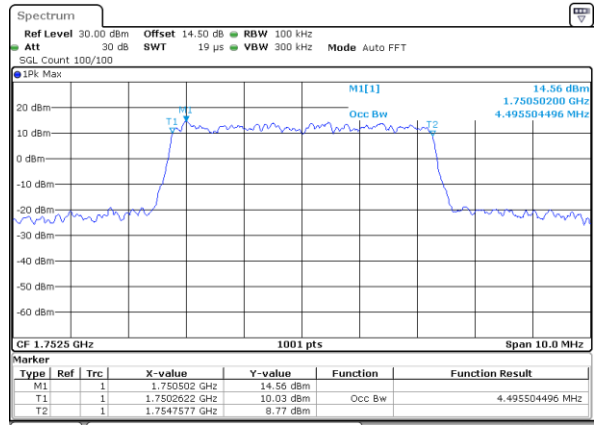

Highest Channel / 3MHz / 16QAM

Date: 31.AUG.2019 01:36:23

LTE Band 4

Lowest Channel / 5MHz / QPSK

Date: 31.AUG.2019 02:10:15

Lowest Channel / 5MHz / 16QAM

Date: 31.AUG.2019 02:10:125

Middle Channel / 5MHz / QPSK

Date: 31.AUG.2019 02:10:130

Middle Channel / 5MHz / 16QAM

Date: 31.AUG.2019 02:10:140

Highest Channel / 5MHz / QPSK

Date: 31.AUG.2019 02:10:105

Highest Channel / 5MHz / 16QAM

Date: 31.AUG.2019 02:10:115

LTE Band 4