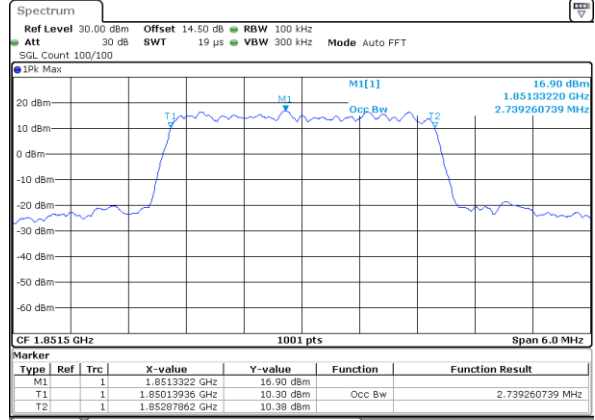

Lowest Channel / 3MHz / 16QAM

Date: 30_AUG.2019 22:32:24