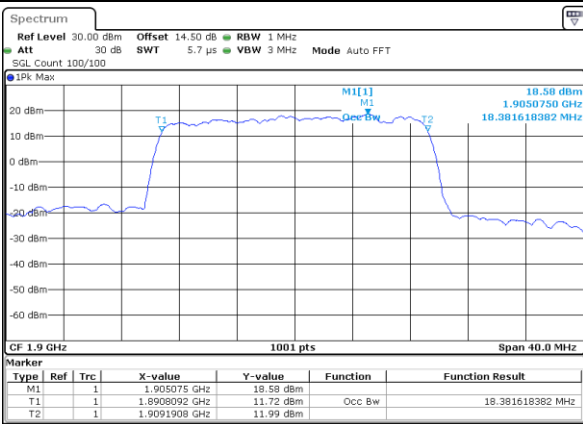

Middle Channel / 20MHz / QPSK

Date: 31.AUG.2019 00:40:02

Middle Channel / 20MHz / 16QAM

Date: 31.AUG.2019 00:40:12

Highest Channel / 20MHz / QPSK

Date: 31.AUG.2019 00:42:33

Highest Channel / 20MHz / 16QAM

Date: 31.AUG.2019 00:42:43

LTE Band 4

Lowest Channel / 1.4MHz / QPSK

Date: 31.AUG.2019 01:08:27

Lowest Channel / 1.4MHz / 16QAM

Date: 31.AUG.2019 01:08:38

Middle Channel / 1.4MHz / QPSK

Date: 31.AUG.2019 01:15:41

Middle Channel / 1.4MHz / 16QAM