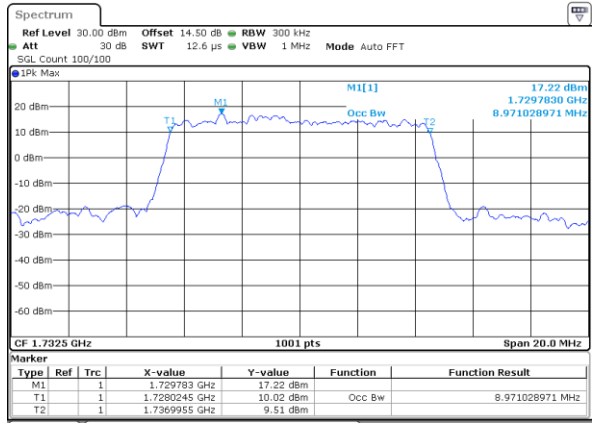

Date: 31.AUG.2019 02:10:130

Middle Channel / 5MHz / 16QAM

Date: 31.AUG.2019 02:10:140

Highest Channel / 5MHz / QPSK

Date: 31.AUG.2019 02:10:105

Highest Channel / 5MHz / 16QAM

Date: 31.AUG.2019 02:10:115

LTE Band 4

Lowest Channel / 10MHz / QPSK

Date: 31.AUG.2019 02:23:36

Lowest Channel / 10MHz / 16QAM

Date: 31.AUG.2019 02:23:47

Middle Channel / 10MHz / QPSK

Date: 31.AUG.2019 02:33:50

Middle Channel / 10MHz / 16QAM

Date: 31.AUG.2019 02:33:51

Highest Channel / 10MHz / QPSK

Date: 31.AUG.2019 02:33:24

Highest Channel / 10MHz / 16QAM

Date: 31.AUG.2019 02:33:35

LTE Band 4

Lowest Channel / 15MHz / QPSK

Date: 31.AUG.2019 02:43:14

Lowest Channel / 15MHz / 16QAM