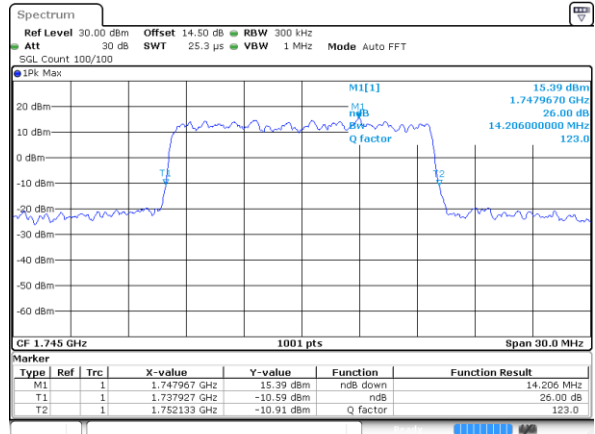

Middle Channel / 15MHz / 16QAM

Date: 1 SEP 2019 12:56:12