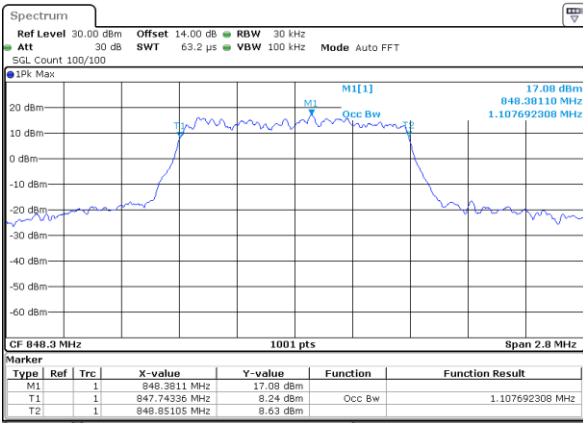

Middle Channel / 20MHz / 16QAM

Date: 31.AUG.2019 03:09:21

Highest Channel / 20MHz / QPSK

Date: 31.AUG.2019 03:11:46

Highest Channel / 20MHz / 16QAM

Date: 31.AUG.2019 03:11:56

LTE Band 5

Lowest Channel / 1.4MHz / QPSK

Date: 31.AUG.2019 04:36:30

Lowest Channel / 1.4MHz / 16QAM

Date: 31.AUG.2019 04:36:41

Middle Channel / 1.4MHz / QPSK

Date: 31.AUG.2019 04:45:46

Middle Channel / 1.4MHz / 16QAM

Date: 31.AUG.2019 04:45:56

Highest Channel / 1.4MHz / QPSK

Date: 31.AUG.2019 04:48:20

Highest Channel / 1.4MHz / 16QAM

Date: 31.AUG.2019 04:48:30

LTE Band 5

Lowest Channel / 3MHz / QPSK

Date: 31.AUG.2019 04:57:14

Lowest Channel / 3MHz / 16QAM

Date: 31.AUG.2019 04:57:14