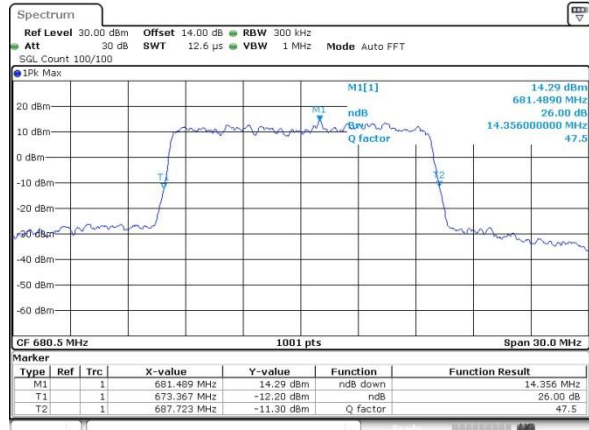

Date: 1.SEP.2019 06:48:55

LTE Band 71

Lowest Channel / 15MHz / QPSK

Date: 1.SEP.2019 07:16:37

Lowest Channel / 15MHz / 16QAM

Date: 1.SEP.2019 07:23:29

Middle Channel / 15MHz / QPSK

Date: 1.SEP.2019 07:38:56

Middle Channel / 15MHz / 16QAM

Date: 1.SEP.2019 07:38:20

Highest Channel / 15MHz / QPSK

Date: 1.SEP.2019 07:39:37

Highest Channel / 15MHz / 16QAM

Date: 1.SEP.2019 07:41:05

LTE Band 71

Lowest Channel / 20MHz / QPSK