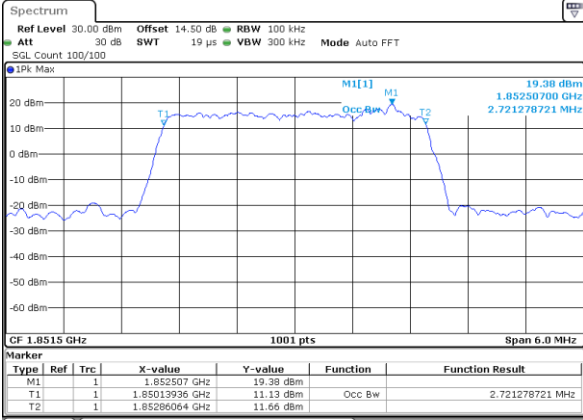

LTE Band 2

Lowest Channel / 3MHz / QPSK

Date: 30_AUG.2019 22:32:13