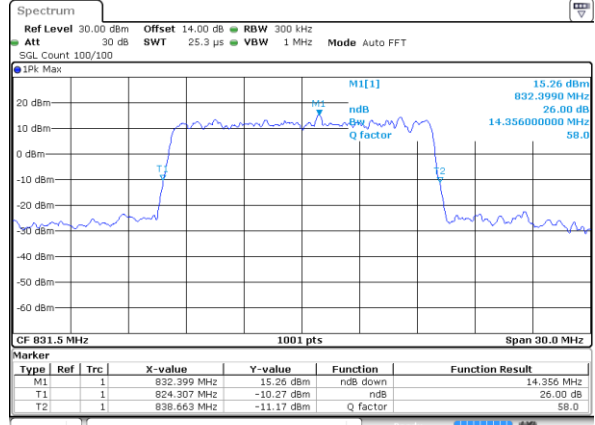

Date: 31 AUG 2019 18:17:03

Highest Channel / 5MHz / 16QAM

Date: 31 AUG 2019 18:17:13

LTE Band 26

Lowest Channel / 10MHz / QPSK

Date: 31 AUG 2019 18:17:43

Lowest Channel / 10MHz / 16QAM

Date: 31 AUG 2019 18:17:53

Middle Channel / 10MHz / QPSK

Date: 31 AUG 2019 18:18:22

Middle Channel / 10MHz / 16QAM

Date: 31 AUG 2019 18:18:32

Highest Channel / 10MHz / QPSK

Date: 31 AUG 2019 18:19:01

Highest Channel / 10MHz / 16QAM

Date: 31 AUG 2019 18:19:11

LTE Band 26

Lowest Channel / 15MHz / QPSK

Date: 31 AUG 2019 18:19:40

Lowest Channel / 15MHz / 16QAM

Date: 31 AUG 2019 18:19:50

Middle Channel / 15MHz / QPSK

Date: 31 AUG 2019 18:20:20

Middle Channel / 15MHz / 16QAM