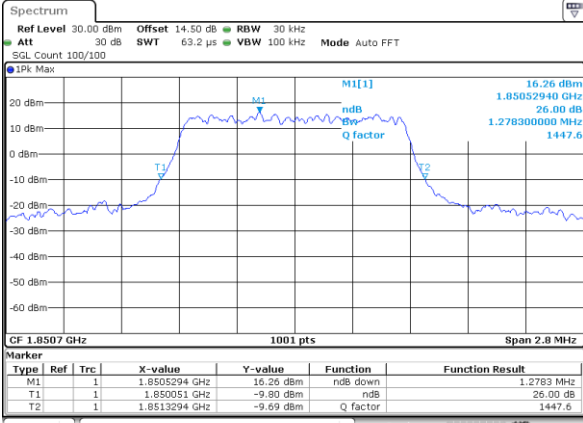

Date: 31.AUG.2019 09:24:24

LTE Band 13

Middle Channel / 10MHz / QPSK

Date: 31.AUG.2019 09:36:52

Middle Channel / 10MHz / 16QAM

Date: 31.AUG.2019 09:37:02

LTE Band 25

Lowest Channel / 1.4MHz / QPSK