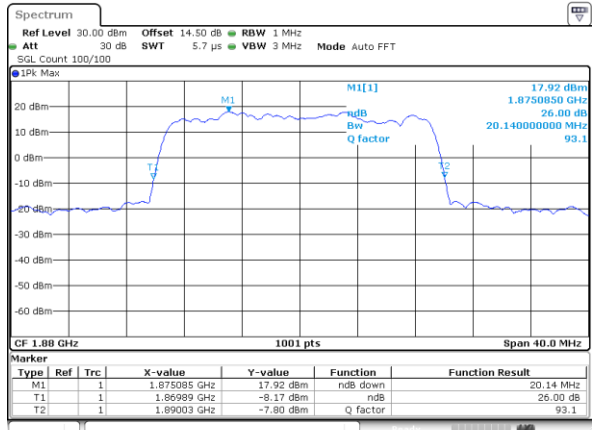

Lowest Channel / 20MHz / QPSK

Date: 31.AUG.2019 11:27:47

Lowest Channel / 20MHz / 16QAM

Date: 31.AUG.2019 11:27:57

Middle Channel / 20MHz / QPSK

Date: 31.AUG.2019 11:30:21

Middle Channel / 20MHz / 16QAM

Date: 31.AUG.2019 11:30:31

Highest Channel / 20MHz / QPSK

Date: 31.AUG.2019 11:32:54

Highest Channel / 20MHz / 16QAM

Date: 31.AUG.2019 11:33:04

LTE Band 26

Lowest Channel / 1.4MHz / QPSK

Date: 31 AUG 2019 17:42:02

Lowest Channel / 1.4MHz / 16QAM