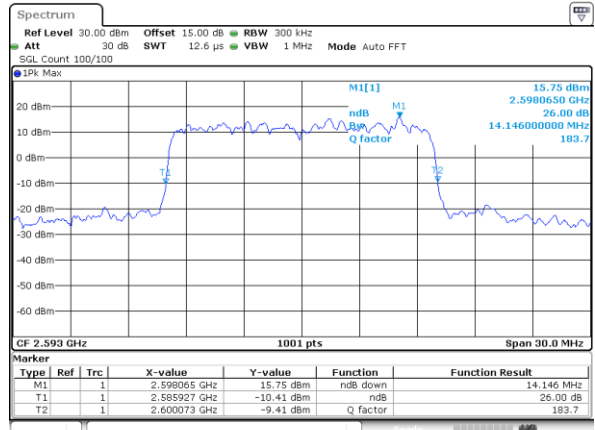

Date: 30_AUG.2019 18:53:03

Middle Channel / 10MHz / 16QAM

Date: 30_AUG.2019 18:53:33

Highest Channel / 10MHz / QPSK

Date: 30_AUG.2019 18:53:13

Highest Channel / 10MHz / 16QAM

Date: 30_AUG.2019 18:53:43

LTE Band 41

Lowest Channel / 15MHz / QPSK

Date: 30_AUG.2019 18:54:54

Lowest Channel / 15MHz / 16QAM

Date: 30_AUG.2019 18:55:24

Middle Channel / 15MHz / QPSK

Date: 30_AUG.2019 18:55:04

Middle Channel / 15MHz / 16QAM

Date: 30_AUG.2019 18:55:34

Highest Channel / 15MHz / QPSK

Date: 30_AUG.2019 18:55:13

Highest Channel / 15MHz / 16QAM

Date: 30_AUG.2019 18:55:44

LTE Band 41

Lowest Channel / 20MHz / QPSK

Date: 30_AUG.2019 18:56:54

Lowest Channel / 20MHz / 16QAM