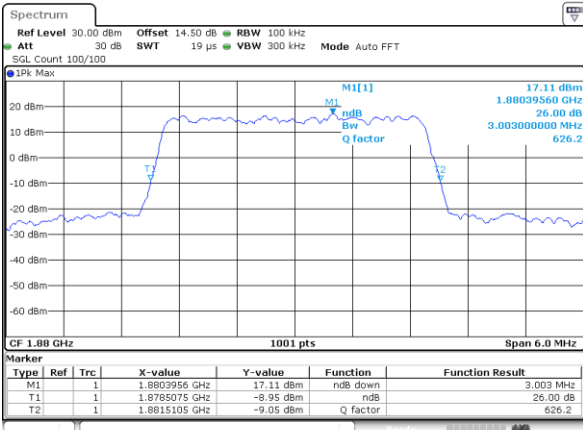

Middle Channel / 3MHz / QPSK

Date: 31.AUG.2019 10:40:46