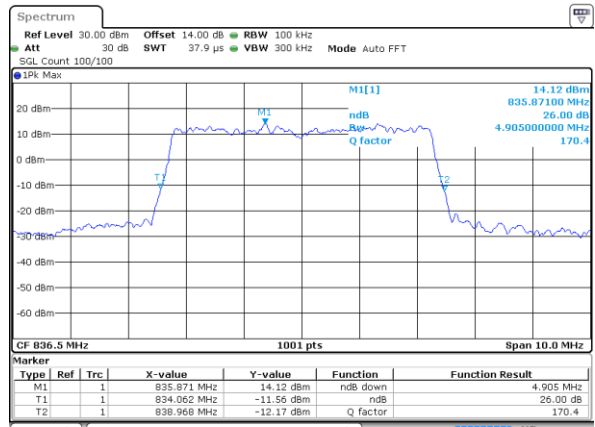

Middle Channel / 3MHz / 16QAM

Date: 31 AUG 2019 18:14:34

Highest Channel / 3MHz / QPSK

Date: 31 AUG 2019 18:15:03

Highest Channel / 3MHz / 16QAM

Date: 31 AUG 2019 18:15:13

LTE Band 26

Lowest Channel / 5MHz / QPSK

Date: 31 AUG 2019 18:15:42

Lowest Channel / 5MHz / 16QAM

Date: 31 AUG 2019 18:15:52

Middle Channel / 5MHz / QPSK

Date: 31 AUG 2019 18:16:23

Middle Channel / 5MHz / 16QAM

Date: 31 AUG 2019 18:16:33

Highest Channel / 5MHz / QPSK

Date: 31 AUG 2019 18:17:03

Highest Channel / 5MHz / 16QAM

Date: 31 AUG 2019 18:17:13

LTE Band 26

Lowest Channel / 10MHz / QPSK

Date: 31 AUG 2019 18:17:43

Lowest Channel / 10MHz / 16QAM

Date: 31 AUG 2019 18:17:53