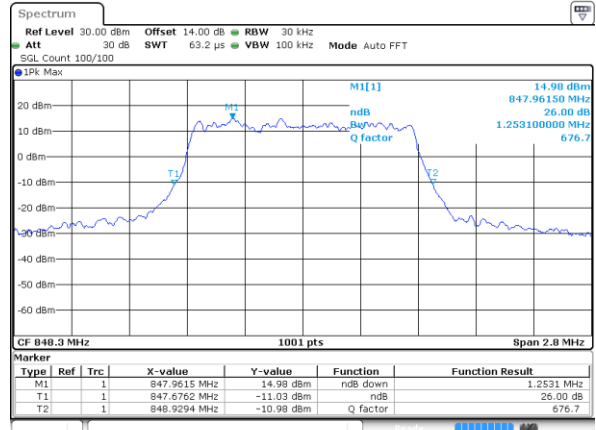

Highest Channel / 20MHz / QPSK

Date: 31.AUG.2019 11:32:54

Highest Channel / 20MHz / 16QAM

Date: 31.AUG.2019 11:33:04

LTE Band 26

Lowest Channel / 1.4MHz / QPSK

Date: 31 AUG 2019 17:42:02

Lowest Channel / 1.4MHz / 16QAM

Date: 31 AUG 2019 17:41:52

Middle Channel / 1.4MHz / QPSK

Date: 31 AUG 2019 18:12:26

Middle Channel / 1.4MHz / 16QAM

Date: 31 AUG 2019 18:12:36

Highest Channel / 1.4MHz / QPSK

Date: 31 AUG 2019 18:13:05

Highest Channel / 1.4MHz / 16QAM

Date: 31 AUG 2019 18:13:15

LTE Band 26

Lowest Channel / 3MHz / QPSK

Date: 31 AUG 2019 18:13:45

Lowest Channel / 3MHz / 16QAM

Date: 31 AUG 2019 18:13:54

Middle Channel / 3MHz / QPSK

Date: 31 AUG 2019 18:14:24