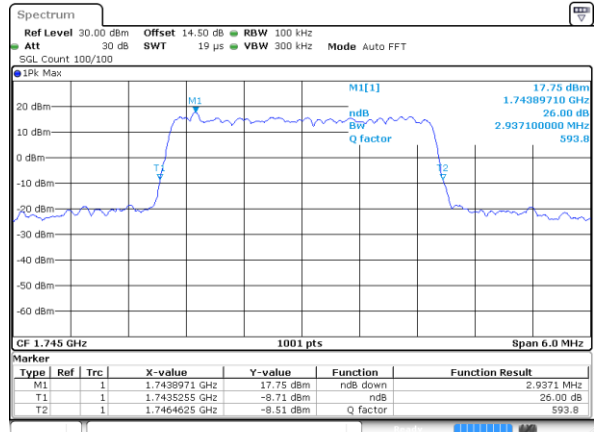

Middle Channel / 1.4MHz / 16QAM

Date: 30 AUG 2019 11:54:56

Highest Channel / 1.4MHz / QPSK

Date: 30 AUG 2019 13:39:54

Highest Channel / 1.4MHz / 16QAM

Date: 30 AUG 2019 13:47:00

LTE Band 66

Lowest Channel / 3MHz / QPSK

Date: 30 AUG 2019 17:21:51

Lowest Channel / 3MHz / 16QAM

Date: 30 AUG 2019 13:51:42

Middle Channel / 3MHz / QPSK

Date: 30 AUG 2019 14:50:34

Middle Channel / 3MHz / 16QAM

Date: 30 AUG 2019 14:55:27

Highest Channel / 3MHz / QPSK

Date: 30 AUG 2019 15:06:05

Highest Channel / 3MHz / 16QAM

Date: 30 AUG 2019 14:58:10

LTE Band 66

Lowest Channel / 5MHz / QPSK

Date: 30 AUG 2019 17:24:07

Lowest Channel / 5MHz / 16QAM

Date: 30 AUG 2019 17:32:15