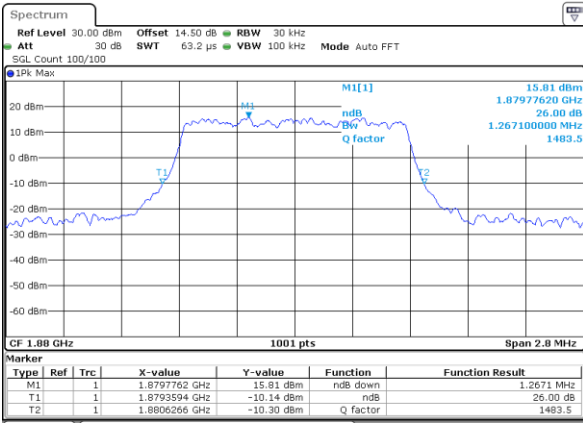

Middle Channel / 1.4MHz / QPSK

Date: 31.AUG.2019 10:23:14