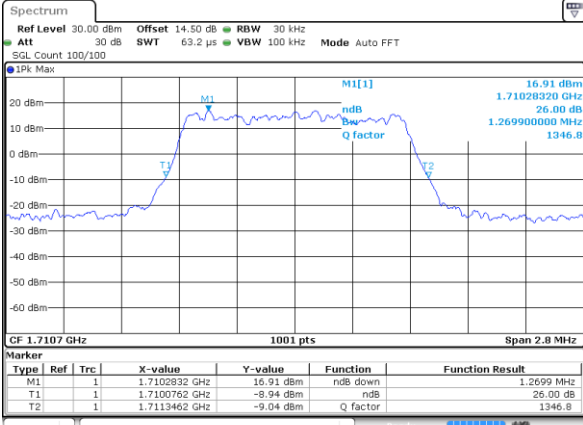

Highest Channel / 15MHz / QPSK

Date: 30_AUG.2019 18:55:13

Highest Channel / 15MHz / 16QAM

Date: 30_AUG.2019 18:55:44

LTE Band 41

Lowest Channel / 20MHz / QPSK

Date: 30_AUG.2019 18:56:54

Lowest Channel / 20MHz / 16QAM

Date: 30_AUG.2019 18:57:25

Middle Channel / 20MHz / QPSK

Date: 30_AUG.2019 18:57:04

Middle Channel / 20MHz / 16QAM

Date: 30_AUG.2019 18:57:35

Highest Channel / 20MHz / QPSK

Date: 30_AUG.2019 18:57:14

Highest Channel / 20MHz / 16QAM

Date: 30_AUG.2019 18:57:45

LTE Band 66

Lowest Channel / 1.4MHz / QPSK

Date: 30 AUG 2019 11:27:58

Lowest Channel / 1.4MHz / 16QAM

Date: 30 AUG 2019 11:39:17

Middle Channel / 1.4MHz / QPSK

Date: 30 AUG 2019 11:57:57

Middle Channel / 1.4MHz / 16QAM

Date: 30 AUG 2019 11:54:56

Highest Channel / 1.4MHz / QPSK

Date: 30 AUG 2019 13:39:54

Highest Channel / 1.4MHz / 16QAM

Date: 30 AUG 2019 13:47:00

LTE Band 66

Lowest Channel / 3MHz / QPSK