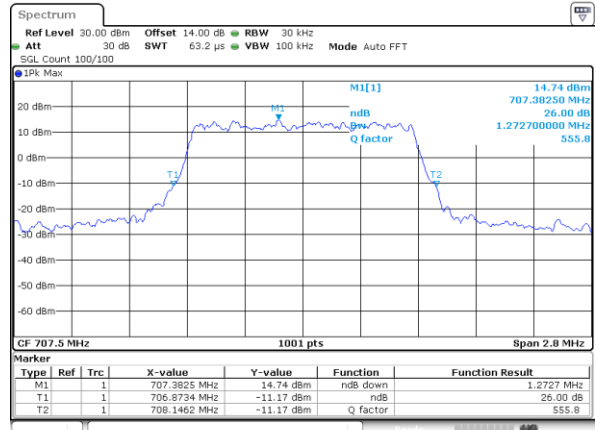

LTE Band 12

Lowest Channel / 1.4MHz / QPSK

Date: 31.AUG.2019 07:18:22

Lowest Channel / 1.4MHz / 16QAM

Date: 31.AUG.2019 07:18:12

Middle Channel / 1.4MHz / QPSK

Date: 31.AUG.2019 07:25:25

Middle Channel / 1.4MHz / 16QAM

Date: 31.AUG.2019 07:25:35

Highest Channel / 1.4MHz / QPSK

Date: 31.AUG.2019 07:27:59

Highest Channel / 1.4MHz / 16QAM

Date: 31.AUG.2019 07:28:09

LTE Band 12

Lowest Channel / 3MHz / QPSK

Date: 31.AUG.2019 07:35:10