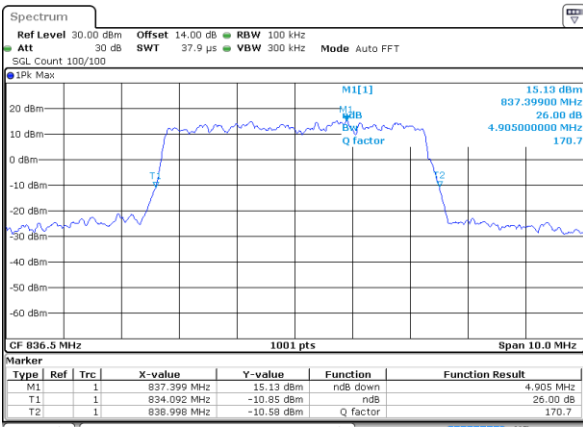

Middle Channel / 5MHz / QPSK

Date: 31 AUG 2019 18:16:23