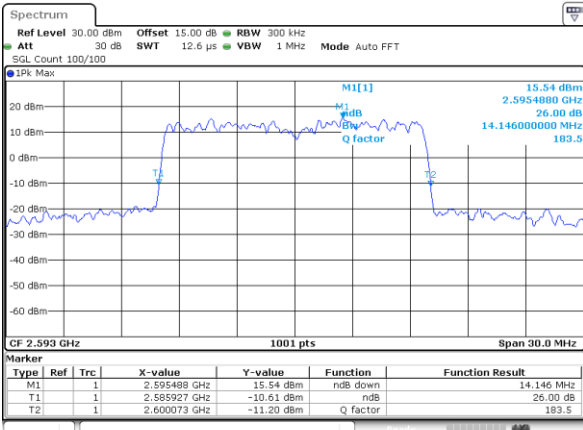

Lowest Channel / 15MHz / QPSK

Date: 30_AUG.2019 18:54:54

Lowest Channel / 15MHz / 16QAM

Date: 30_AUG.2019 18:55:24

Middle Channel / 15MHz / QPSK

Date: 30_AUG.2019 18:55:04

Middle Channel / 15MHz / 16QAM

Date: 30_AUG.2019 18:55:34

Highest Channel / 15MHz / QPSK

Date: 30_AUG.2019 18:55:13

Highest Channel / 15MHz / 16QAM

Date: 30_AUG.2019 18:55:44

LTE Band 41

Lowest Channel / 20MHz / QPSK

Date: 30_AUG.2019 18:56:54

Lowest Channel / 20MHz / 16QAM