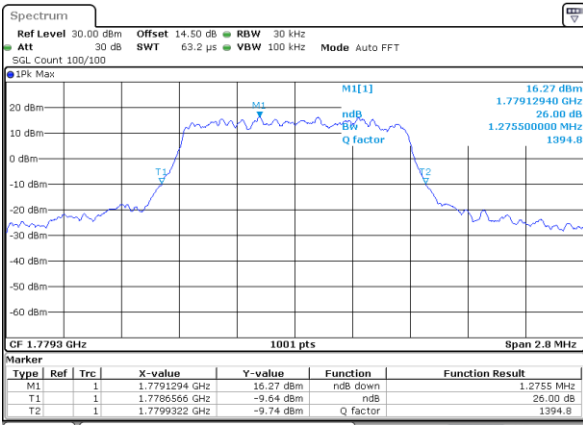

Date: 30_AUG.2019 18:57:45

LTE Band 66

Lowest Channel / 1.4MHz / QPSK

Date: 30 AUG 2019 11:27:58

Lowest Channel / 1.4MHz / 16QAM

Date: 30 AUG 2019 11:39:17

Middle Channel / 1.4MHz / QPSK

Date: 30 AUG 2019 11:57:57

Middle Channel / 1.4MHz / 16QAM

Date: 30 AUG 2019 11:54:56

Highest Channel / 1.4MHz / QPSK

Date: 30 AUG 2019 13:39:54

Highest Channel / 1.4MHz / 16QAM

Date: 30 AUG 2019 13:47:00

LTE Band 66

Lowest Channel / 3MHz / QPSK