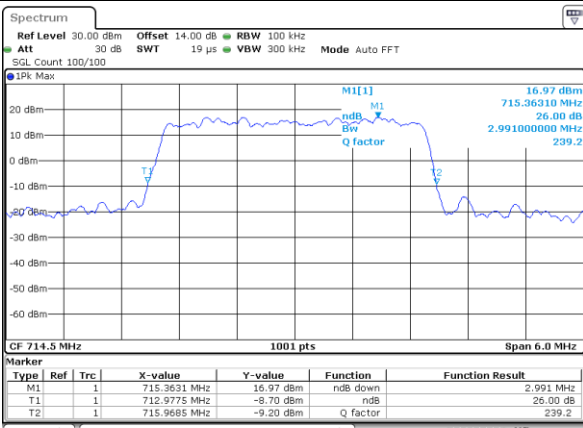

Highest Channel / 3MHz / QPSK

Date: 31.AUG.2019 07:44:55