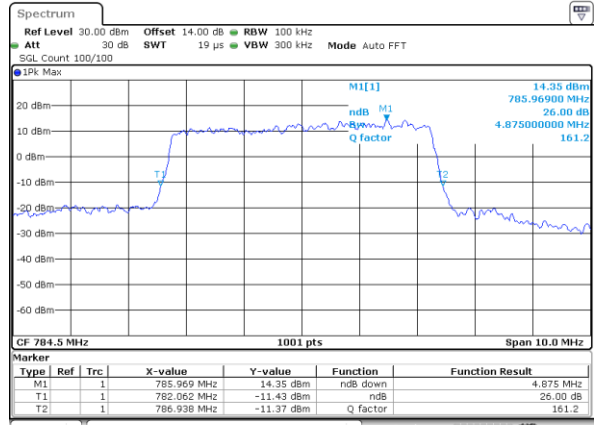

Date: 31.AUG.2019 09:12:38

Middle Channel / 5MHz / QPSK

Date: 31.AUG.2019 09:21:42

Middle Channel / 5MHz / 16QAM

Date: 31.AUG.2019 09:21:52

Highest Channel / 5MHz / QPSK

Date: 31.AUG.2019 09:24:14

Highest Channel / 5MHz / 16QAM