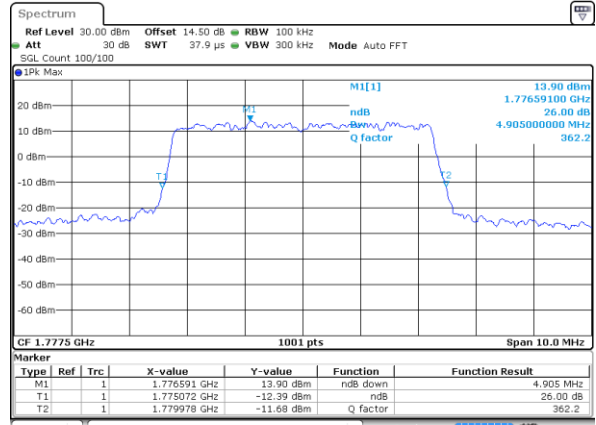

Date: 30 AUG 2019 15:06:05

Highest Channel / 3MHz / 16QAM

Date: 30 AUG 2019 14:58:10

LTE Band 66

Lowest Channel / 5MHz / QPSK

Date: 30 AUG 2019 17:24:07

Lowest Channel / 5MHz / 16QAM

Date: 30 AUG 2019 17:32:15

Middle Channel / 5MHz / QPSK

Date: 30 AUG 2019 17:37:06

Middle Channel / 5MHz / 16QAM

Date: 30 AUG 2019 17:34:46

Highest Channel / 5MHz / QPSK

Date: 30 AUG 2019 17:38:18

Highest Channel / 5MHz / 16QAM

Date: 30 AUG 2019 17:42:04