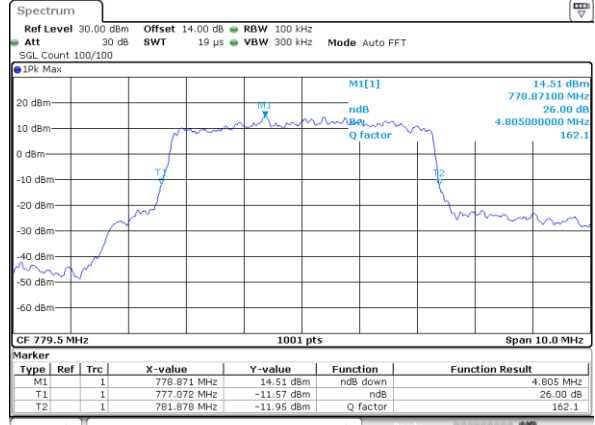

Highest Channel / 10MHz / QPSK

Date: 31.AUG.2019 08:18:40

Highest Channel / 10MHz / 16QAM

Date: 31.AUG.2019 08:18:58

LTE Band 13

Lowest Channel / 5MHz / QPSK

Date: 31.AUG.2019 09:12:20

Lowest Channel / 5MHz / 16QAM