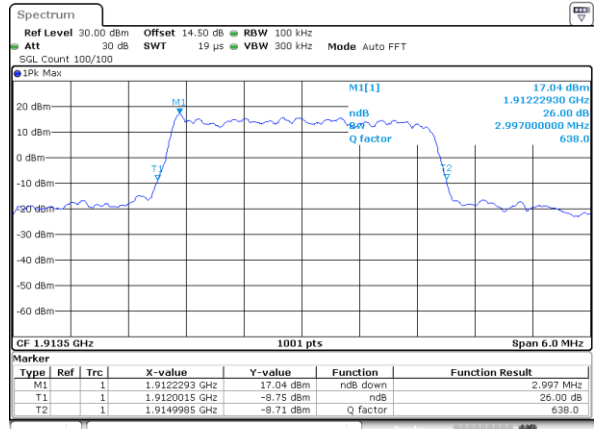

Date: 31.AUG.2019 10:25:49

Highest Channel / 1.4MHz / 16QAM

Date: 31.AUG.2019 10:25:59

LTE Band 25

Lowest Channel / 3MHz / QPSK

Date: 31.AUG.2019 10:38:12

Lowest Channel / 3MHz / 16QAM

Date: 31.AUG.2019 10:38:22

Middle Channel / 3MHz / QPSK

Date: 31.AUG.2019 10:40:46

Middle Channel / 3MHz / 16QAM

Date: 31.AUG.2019 10:40:56

Highest Channel / 3MHz / QPSK

Date: 31.AUG.2019 10:43:21

Highest Channel / 3MHz / 16QAM

Date: 31.AUG.2019 10:43:31

LTE Band 25

Lowest Channel / 5MHz / QPSK

Date: 31.AUG.2019 10:50:34

Lowest Channel / 5MHz / 16QAM

Date: 31.AUG.2019 10:50:44

Middle Channel / 5MHz / QPSK

Date: 31.AUG.2019 10:53:08

Middle Channel / 5MHz / 16QAM