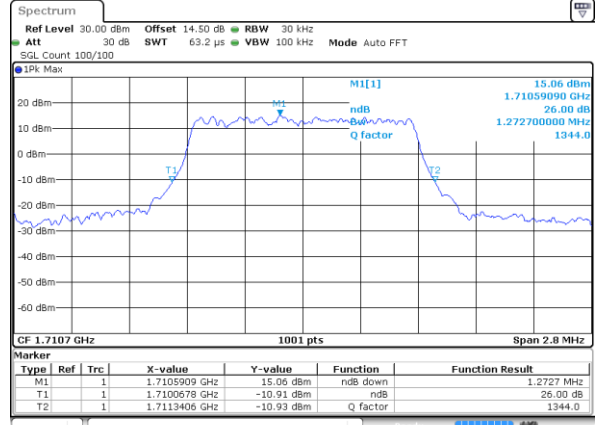

Date: 30_AUG.2019 18:57:45

LTE Band 66

Lowest Channel / 1.4MHz / QPSK

Date: 30 AUG 2019 11:27:58

Lowest Channel / 1.4MHz / 16QAM

Date: 30 AUG 2019 11:39:17

Middle Channel / 1.4MHz / QPSK

Date: 30 AUG 2019 11:57:57

Middle Channel / 1.4MHz / 16QAM

Date: 30 AUG 2019 11:54:56

Highest Channel / 1.4MHz / QPSK

Date: 30 AUG 2019 13:39:54

Highest Channel / 1.4MHz / 16QAM

Date: 30 AUG 2019 13:47:00

LTE Band 66

Lowest Channel / 3MHz / QPSK