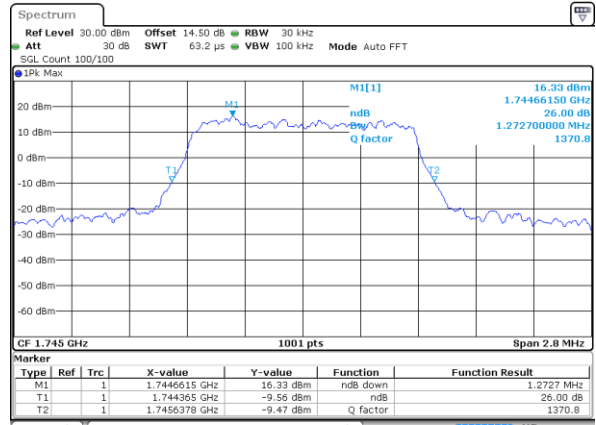

Highest Channel / 15MHz / QPSK

Date: 30_AUG.2019 18:55:13

Highest Channel / 15MHz / 16QAM

Date: 30_AUG.2019 18:55:44

LTE Band 41

Lowest Channel / 20MHz / QPSK

Date: 30_AUG.2019 18:56:54

Lowest Channel / 20MHz / 16QAM

Date: 30_AUG.2019 18:57:25

Middle Channel / 20MHz / QPSK

Date: 30_AUG.2019 18:57:04

Middle Channel / 20MHz / 16QAM

Date: 30_AUG.2019 18:57:35

Highest Channel / 20MHz / QPSK

Date: 30_AUG.2019 18:57:14

Highest Channel / 20MHz / 16QAM

Date: 30_AUG.2019 18:57:45

LTE Band 66

Lowest Channel / 1.4MHz / QPSK

Date: 30 AUG 2019 11:27:58

Lowest Channel / 1.4MHz / 16QAM

Date: 30 AUG 2019 11:39:17

Middle Channel / 1.4MHz / QPSK

Date: 30 AUG 2019 11:57:57

Middle Channel / 1.4MHz / 16QAM

Date: 30 AUG 2019 11:54:56

Highest Channel / 1.4MHz / QPSK

Date: 30 AUG 2019 13:39:54

Highest Channel / 1.4MHz / 16QAM

Date: 30 AUG 2019 13:47:00

LTE Band 66

Lowest Channel / 3MHz / QPSK