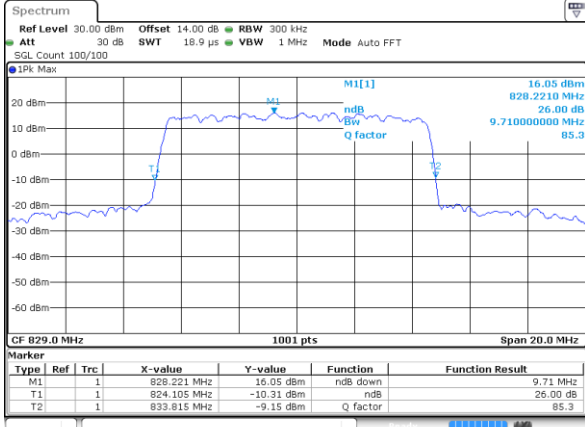

Date: 31 AUG 2019 18:17:03

Highest Channel / 5MHz / 16QAM

Date: 31 AUG 2019 18:17:13

LTE Band 26

Lowest Channel / 10MHz / QPSK

Date: 31 AUG 2019 18:17:43

Lowest Channel / 10MHz / 16QAM

Date: 31 AUG 2019 18:17:53