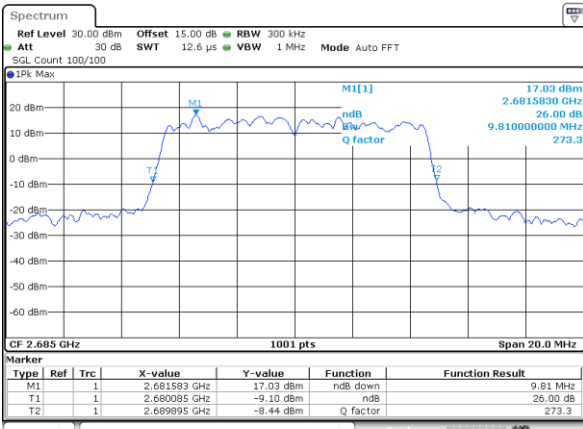

Highest Channel / 5MHz / 16QAM

Date: 30_AUG.2019 18:51:42

LTE Band 41

Lowest Channel / 10MHz / QPSK

Date: 30_AUG.2019 18:52:53

Lowest Channel / 10MHz / 16QAM

Date: 30_AUG.2019 18:53:23

Middle Channel / 10MHz / QPSK

Date: 30_AUG.2019 18:53:03

Middle Channel / 10MHz / 16QAM

Date: 30_AUG.2019 18:53:33

Highest Channel / 10MHz / QPSK

Date: 30_AUG.2019 18:53:13

Highest Channel / 10MHz / 16QAM

Date: 30_AUG.2019 18:53:43

LTE Band 41