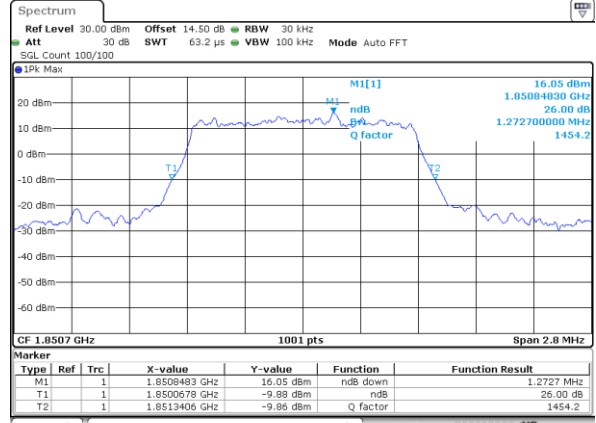

Date: 31.AUG.2019 09:24:24

LTE Band 13

Middle Channel / 10MHz / QPSK

Date: 31.AUG.2019 09:36:52

Middle Channel / 10MHz / 16QAM

Date: 31.AUG.2019 09:37:02

LTE Band 25

Lowest Channel / 1.4MHz / QPSK

Date: 31.AUG.2019 10:20:40

Lowest Channel / 1.4MHz / 16QAM

Date: 31.AUG.2019 10:20:50

Middle Channel / 1.4MHz / QPSK

Date: 31.AUG.2019 10:23:14

Middle Channel / 1.4MHz / 16QAM

Date: 31.AUG.2019 10:23:24

Highest Channel / 1.4MHz / QPSK