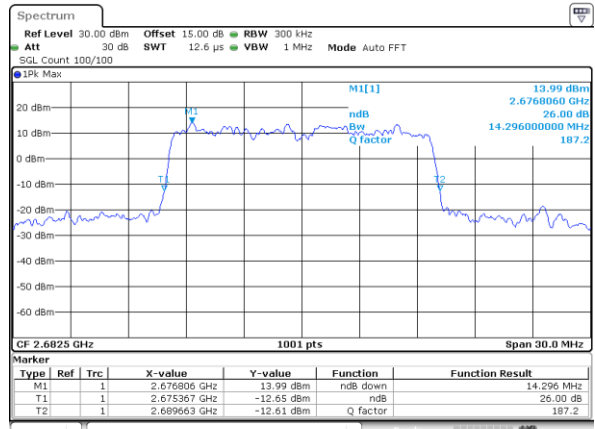

Date: 30_AUG.2019 18:53:03

Middle Channel / 10MHz / 16QAM

Date: 30_AUG.2019 18:53:33

Highest Channel / 10MHz / QPSK

Date: 30_AUG.2019 18:53:13

Highest Channel / 10MHz / 16QAM

Date: 30_AUG.2019 18:53:43

LTE Band 41

Lowest Channel / 15MHz / QPSK

Date: 30_AUG.2019 18:54:54

Lowest Channel / 15MHz / 16QAM

Date: 30_AUG.2019 18:55:24

Middle Channel / 15MHz / QPSK

Date: 30_AUG.2019 18:55:04

Middle Channel / 15MHz / 16QAM

Date: 30_AUG.2019 18:55:34

Highest Channel / 15MHz / QPSK

Date: 30_AUG.2019 18:55:13

Highest Channel / 15MHz / 16QAM

Date: 30_AUG.2019 18:55:44

LTE Band 41

Lowest Channel / 20MHz / QPSK

Date: 30_AUG.2019 18:56:54

Lowest Channel / 20MHz / 16QAM