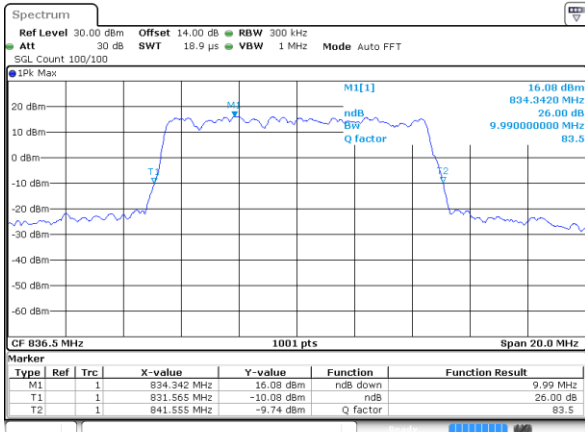

Middle Channel / 10MHz / QPSK

Date: 31 AUG 2019 18:18:22