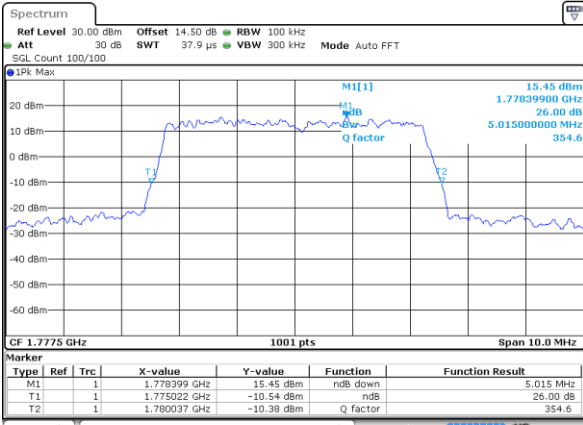

Date: 30 AUG 2019 15:06:05

Highest Channel / 3MHz / 16QAM

Date: 30 AUG 2019 14:58:10

LTE Band 66

Lowest Channel / 5MHz / QPSK

Date: 30 AUG 2019 17:24:07

Lowest Channel / 5MHz / 16QAM

Date: 30 AUG 2019 17:32:15

Middle Channel / 5MHz / QPSK

Date: 30 AUG 2019 17:37:06

Middle Channel / 5MHz / 16QAM

Date: 30 AUG 2019 17:34:46

Highest Channel / 5MHz / QPSK

Date: 30 AUG 2019 17:38:18

Highest Channel / 5MHz / 16QAM

Date: 30 AUG 2019 17:42:04