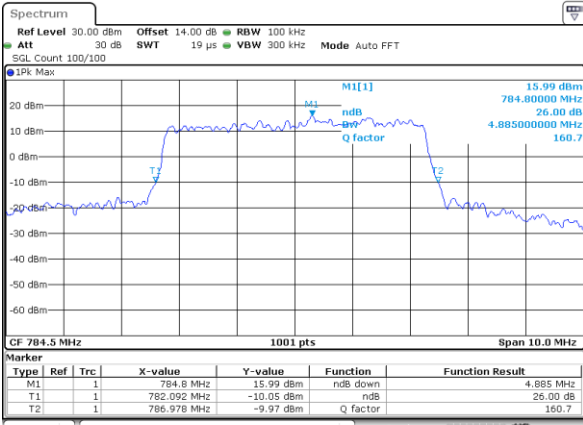

Date: 31.AUG.2019 09:12:38

Middle Channel / 5MHz / QPSK

Date: 31.AUG.2019 09:21:42

Middle Channel / 5MHz / 16QAM

Date: 31.AUG.2019 09:21:52

Highest Channel / 5MHz / QPSK

Date: 31.AUG.2019 09:24:14

Highest Channel / 5MHz / 16QAM