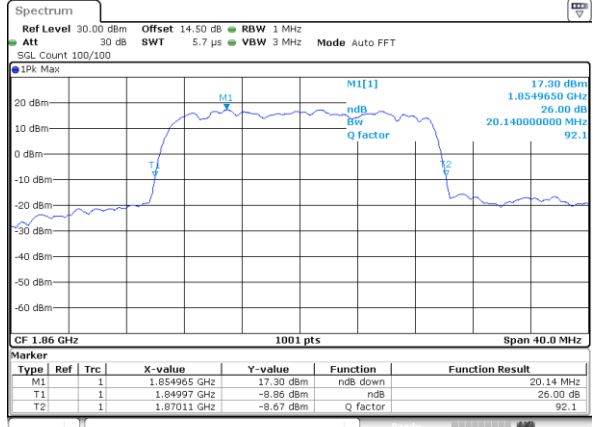

Lowest Channel / 20MHz / 16QAM

Date: 31.AUG.2019 11:27:57