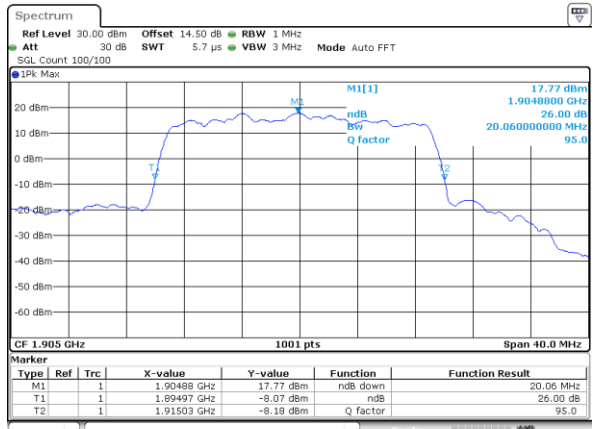

Lowest Channel / 20MHz / QPSK

Date: 31.AUG.2019 11:27:47

Lowest Channel / 20MHz / 16QAM

Date: 31.AUG.2019 11:27:57

Middle Channel / 20MHz / QPSK

Date: 31.AUG.2019 11:30:21

Middle Channel / 20MHz / 16QAM

Date: 31.AUG.2019 11:30:31

Highest Channel / 20MHz / QPSK

Date: 31.AUG.2019 11:32:54

Highest Channel / 20MHz / 16QAM

Date: 31.AUG.2019 11:33:04

LTE Band 26

Lowest Channel / 1.4MHz / QPSK

Date: 31 AUG 2019 17:42:02

Lowest Channel / 1.4MHz / 16QAM