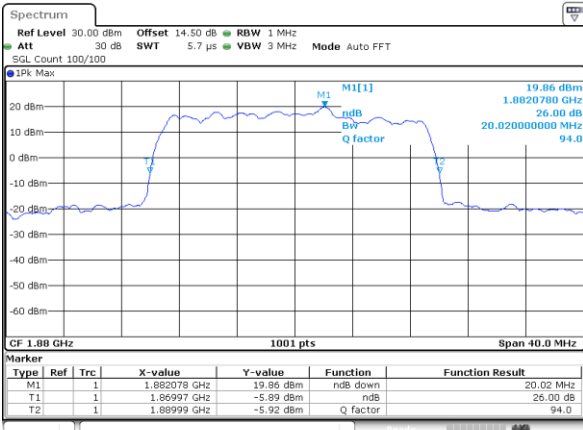

Lowest Channel / 20MHz / QPSK

Date: 31.AUG.2019 11:27:47

Lowest Channel / 20MHz / 16QAM

Date: 31.AUG.2019 11:27:57

Middle Channel / 20MHz / QPSK

Date: 31.AUG.2019 11:30:21

Middle Channel / 20MHz / 16QAM

Date: 31.AUG.2019 11:30:31

Highest Channel / 20MHz / QPSK

Date: 31.AUG.2019 11:32:54

Highest Channel / 20MHz / 16QAM

Date: 31.AUG.2019 11:33:04

LTE Band 26

Lowest Channel / 1.4MHz / QPSK

Date: 31 AUG 2019 17:42:02

Lowest Channel / 1.4MHz / 16QAM