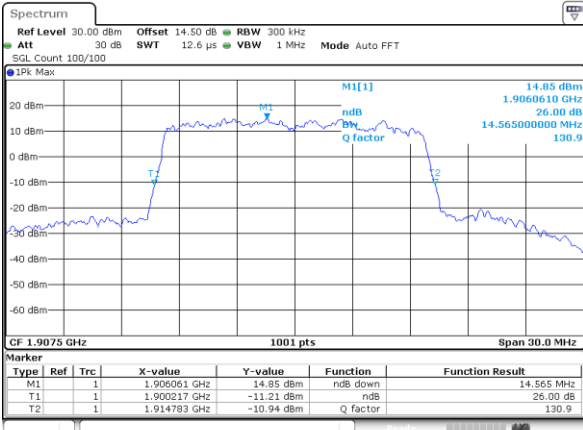

Highest Channel / 10MHz / 16QAM

Date: 31.AUG.2019 11:08:20

LTE Band 25

Lowest Channel / 15MHz / QPSK

Date: 31.AUG.2019 11:15:24

Lowest Channel / 15MHz / 16QAM

Date: 31.AUG.2019 11:15:34

Middle Channel / 15MHz / QPSK

Date: 31.AUG.2019 11:17:58

Middle Channel / 15MHz / 16QAM

Date: 31.AUG.2019 11:18:08

Highest Channel / 15MHz / QPSK

Date: 31.AUG.2019 11:20:33

Highest Channel / 15MHz / 16QAM

Date: 31.AUG.2019 11:20:43

LTE Band 25