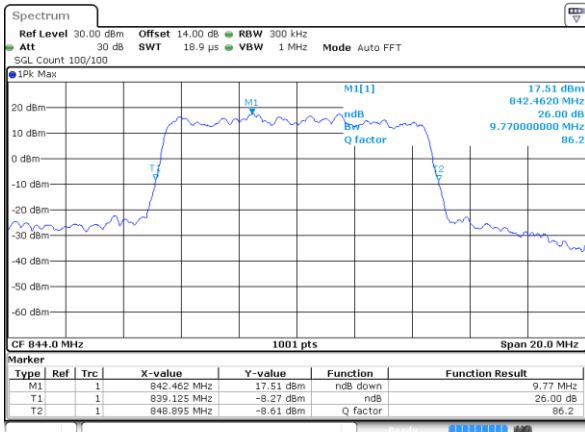

Date: 31 AUG 2019 18:17:03

Highest Channel / 5MHz / 16QAM

Date: 31 AUG 2019 18:17:13

LTE Band 26

Lowest Channel / 10MHz / QPSK

Date: 31 AUG 2019 18:17:43

Lowest Channel / 10MHz / 16QAM

Date: 31 AUG 2019 18:17:53

Middle Channel / 10MHz / QPSK

Date: 31 AUG 2019 18:18:22

Middle Channel / 10MHz / 16QAM

Date: 31 AUG 2019 18:18:32

Highest Channel / 10MHz / QPSK

Date: 31 AUG 2019 18:19:01

Highest Channel / 10MHz / 16QAM

Date: 31 AUG 2019 18:19:11