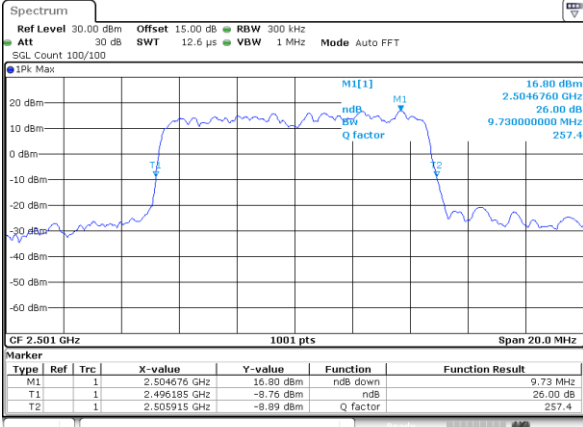

Highest Channel / 5MHz / 16QAM

Date: 30_AUG.2019 18:51:42

LTE Band 41

Lowest Channel / 10MHz / QPSK

Date: 30_AUG.2019 18:52:53

Lowest Channel / 10MHz / 16QAM

Date: 30_AUG.2019 18:53:23

Middle Channel / 10MHz / QPSK

Date: 30_AUG.2019 18:53:03

Middle Channel / 10MHz / 16QAM

Date: 30_AUG.2019 18:53:33

Highest Channel / 10MHz / QPSK

Date: 30_AUG.2019 18:53:13

Highest Channel / 10MHz / 16QAM

Date: 30_AUG.2019 18:53:43

LTE Band 41