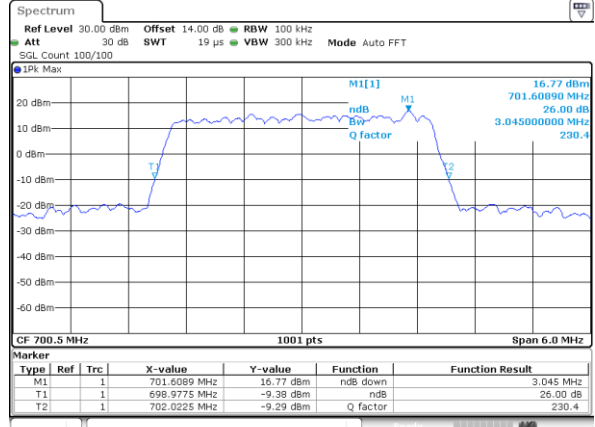

Lowest Channel / 3MHz / 16QAM

Date: 31.AUG.2019 07:35:120