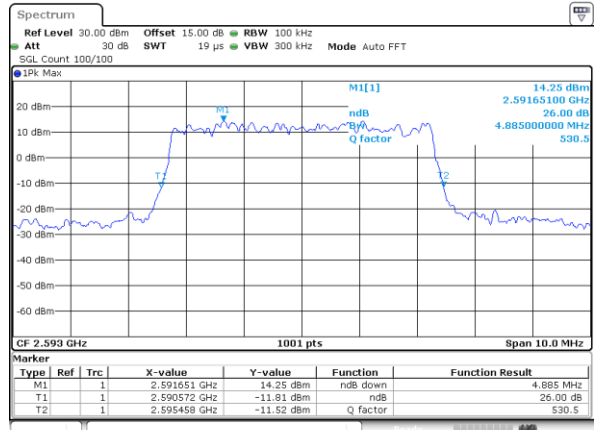

Date: 31 AUG 2019 18:20:30

Highest Channel / 15MHz / QPSK

Date: 31 AUG 2019 18:20:59

Highest Channel / 15MHz / 16QAM

Date: 31 AUG 2019 18:21:10

LTE Band 41

Lowest Channel / 5MHz / QPSK

Date: 30_AUG.2019 18:50:52

Lowest Channel / 5MHz / 16QAM

Date: 30_AUG.2019 18:51:22

Middle Channel / 5MHz / QPSK

Date: 30_AUG.2019 18:51:02

Middle Channel / 5MHz / 16QAM

Date: 30_AUG.2019 18:51:32

Highest Channel / 5MHz / QPSK

Date: 30_AUG.2019 18:51:12

Highest Channel / 5MHz / 16QAM

Date: 30_AUG.2019 18:51:42

LTE Band 41

Lowest Channel / 10MHz / QPSK

Date: 30_AUG.2019 18:52:53

Lowest Channel / 10MHz / 16QAM

Date: 30_AUG.2019 18:53:23

Middle Channel / 10MHz / QPSK