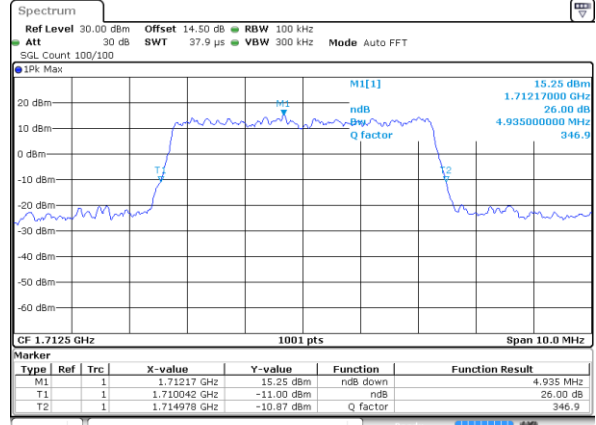

Middle Channel / 1.4MHz / 16QAM

Date: 30 AUG 2019 11:54:56

Highest Channel / 1.4MHz / QPSK

Date: 30 AUG 2019 13:39:54

Highest Channel / 1.4MHz / 16QAM

Date: 30 AUG 2019 13:47:00

LTE Band 66

Lowest Channel / 3MHz / QPSK

Date: 30 AUG 2019 17:21:51

Lowest Channel / 3MHz / 16QAM

Date: 30 AUG 2019 13:51:42

Middle Channel / 3MHz / QPSK

Date: 30 AUG 2019 14:50:34

Middle Channel / 3MHz / 16QAM

Date: 30 AUG 2019 14:55:27

Highest Channel / 3MHz / QPSK

Date: 30 AUG 2019 15:06:05

Highest Channel / 3MHz / 16QAM

Date: 30 AUG 2019 14:58:10

LTE Band 66

Lowest Channel / 5MHz / QPSK

Date: 30 AUG 2019 17:24:07

Lowest Channel / 5MHz / 16QAM

Date: 30 AUG 2019 17:32:15

Middle Channel / 5MHz / QPSK

Date: 30 AUG 2019 17:37:06

Middle Channel / 5MHz / 16QAM

Date: 30 AUG 2019 17:34:46

Highest Channel / 5MHz / QPSK

Date: 30 AUG 2019 17:38:18

Highest Channel / 5MHz / 16QAM

Date: 30 AUG 2019 17:42:04