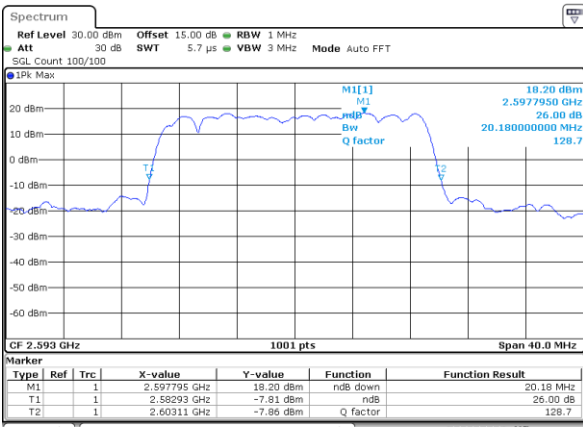

Middle Channel / 20MHz / QPSK

Date: 30_AUG.2019 18:57:04