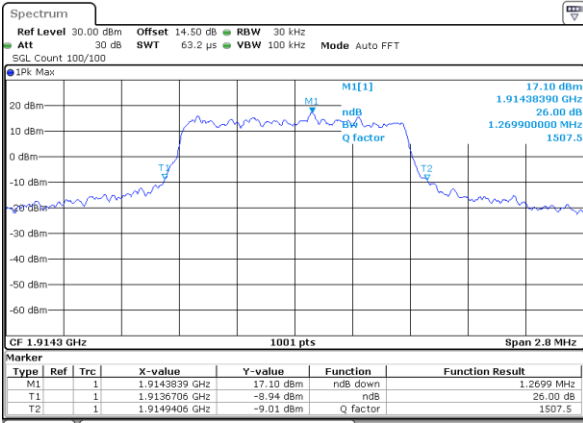

Date: 31.AUG.2019 10:20:40

Lowest Channel / 1.4MHz / 16QAM

Date: 31.AUG.2019 10:20:50

Middle Channel / 1.4MHz / QPSK

Date: 31.AUG.2019 10:23:14

Middle Channel / 1.4MHz / 16QAM

Date: 31.AUG.2019 10:23:24

Highest Channel / 1.4MHz / QPSK

Date: 31.AUG.2019 10:25:49

Highest Channel / 1.4MHz / 16QAM

Date: 31.AUG.2019 10:25:59

LTE Band 25

Lowest Channel / 3MHz / QPSK

Date: 31.AUG.2019 10:38:12

Lowest Channel / 3MHz / 16QAM

Date: 31.AUG.2019 10:38:22