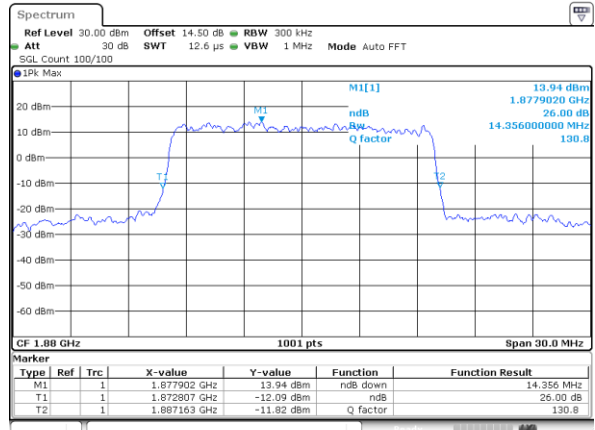

Highest Channel / 10MHz / 16QAM

Date: 31.AUG.2019 11:08:20

LTE Band 25

Lowest Channel / 15MHz / QPSK

Date: 31.AUG.2019 11:15:24

Lowest Channel / 15MHz / 16QAM

Date: 31.AUG.2019 11:15:34

Middle Channel / 15MHz / QPSK

Date: 31.AUG.2019 11:17:58

Middle Channel / 15MHz / 16QAM

Date: 31.AUG.2019 11:18:08

Highest Channel / 15MHz / QPSK

Date: 31.AUG.2019 11:20:33

Highest Channel / 15MHz / 16QAM

Date: 31.AUG.2019 11:20:43

LTE Band 25