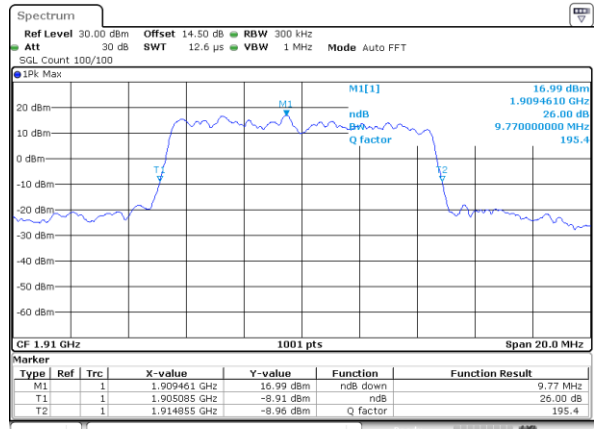

Date: 31.AUG.2019 10:53:18

Highest Channel / 5MHz / QPSK

Date: 31.AUG.2019 10:55:42

Highest Channel / 5MHz / 16QAM

Date: 31.AUG.2019 10:55:52

LTE Band 25

Lowest Channel / 10MHz / QPSK

Date: 31.AUG.2019 11:02:55

Lowest Channel / 10MHz / 16QAM

Date: 31.AUG.2019 11:03:05

Middle Channel / 10MHz / QPSK

Date: 31.AUG.2019 11:05:31

Middle Channel / 10MHz / 16QAM

Date: 31.AUG.2019 11:05:41

Highest Channel / 10MHz / QPSK

Date: 31.AUG.2019 11:08:09

Highest Channel / 10MHz / 16QAM

Date: 31.AUG.2019 11:08:20

LTE Band 25

Lowest Channel / 15MHz / QPSK

Date: 31.AUG.2019 11:15:24

Lowest Channel / 15MHz / 16QAM

Date: 31.AUG.2019 11:15:34

Middle Channel / 15MHz / QPSK