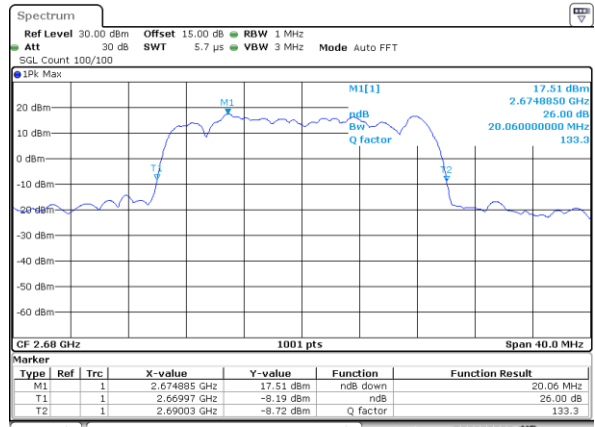

Highest Channel / 15MHz / QPSK

Date: 30_AUG.2019 18:55:13

Highest Channel / 15MHz / 16QAM

Date: 30_AUG.2019 18:55:44

LTE Band 41

Lowest Channel / 20MHz / QPSK

Date: 30_AUG.2019 18:56:54

Lowest Channel / 20MHz / 16QAM

Date: 30_AUG.2019 18:57:25

Middle Channel / 20MHz / QPSK

Date: 30_AUG.2019 18:57:04

Middle Channel / 20MHz / 16QAM

Date: 30_AUG.2019 18:57:35

Highest Channel / 20MHz / QPSK

Date: 30_AUG.2019 18:57:14

Highest Channel / 20MHz / 16QAM

Date: 30_AUG.2019 18:57:45

LTE Band 66

Lowest Channel / 1.4MHz / QPSK

Date: 30 AUG 2019 11:27:58

Lowest Channel / 1.4MHz / 16QAM

Date: 30 AUG 2019 11:39:17

Middle Channel / 1.4MHz / QPSK

Date: 30 AUG 2019 11:57:57

Middle Channel / 1.4MHz / 16QAM

Date: 30 AUG 2019 11:54:56

Highest Channel / 1.4MHz / QPSK

Date: 30 AUG 2019 13:39:54

Highest Channel / 1.4MHz / 16QAM

Date: 30 AUG 2019 13:47:00

LTE Band 66

Lowest Channel / 3MHz / QPSK