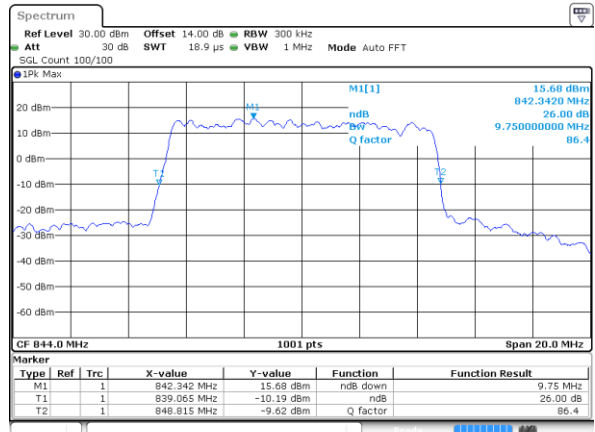

Date: 31 AUG 2019 18:17:03

Highest Channel / 5MHz / 16QAM

Date: 31 AUG 2019 18:17:13

LTE Band 26

Lowest Channel / 10MHz / QPSK

Date: 31 AUG 2019 18:17:43

Lowest Channel / 10MHz / 16QAM

Date: 31 AUG 2019 18:17:53

Middle Channel / 10MHz / QPSK

Date: 31 AUG 2019 18:18:22

Middle Channel / 10MHz / 16QAM

Date: 31 AUG 2019 18:18:32

Highest Channel / 10MHz / QPSK

Date: 31 AUG 2019 18:19:01

Highest Channel / 10MHz / 16QAM

Date: 31 AUG 2019 18:19:11

LTE Band 26

Lowest Channel / 15MHz / QPSK

Date: 31 AUG 2019 18:19:40

Lowest Channel / 15MHz / 16QAM

Date: 31 AUG 2019 18:19:50

Middle Channel / 15MHz / QPSK

Date: 31 AUG 2019 18:20:20

Middle Channel / 15MHz / 16QAM