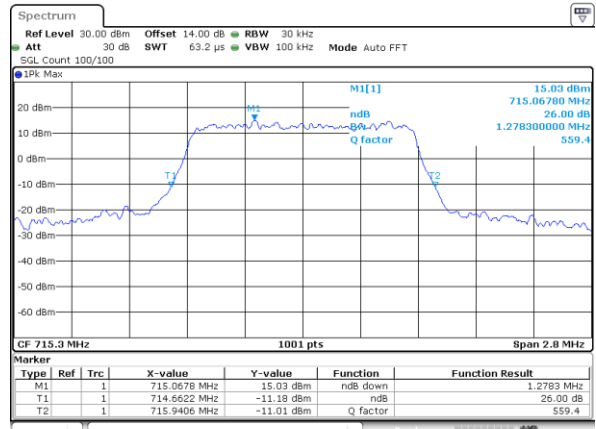

LTE Band 12

Lowest Channel / 1.4MHz / QPSK

Date: 31.AUG.2019 07:18:22

Lowest Channel / 1.4MHz / 16QAM

Date: 31.AUG.2019 07:18:12

Middle Channel / 1.4MHz / QPSK

Date: 31.AUG.2019 07:25:25

Middle Channel / 1.4MHz / 16QAM

Date: 31.AUG.2019 07:25:35

Highest Channel / 1.4MHz / QPSK

Date: 31.AUG.2019 07:27:59

Highest Channel / 1.4MHz / 16QAM

Date: 31.AUG.2019 07:28:09

LTE Band 12

Lowest Channel / 3MHz / QPSK

Date: 31.AUG.2019 07:35:10