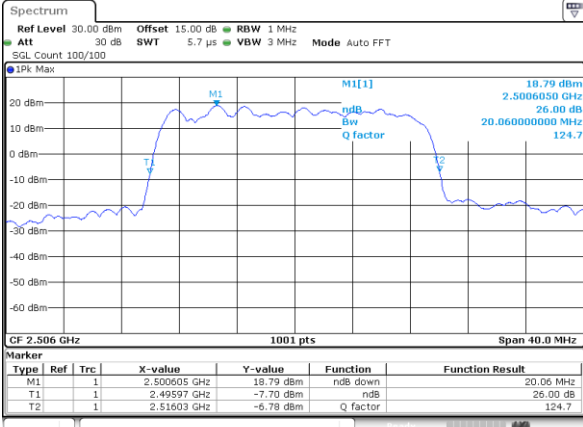

Highest Channel / 15MHz / QPSK

Date: 30_AUG.2019 18:55:13

Highest Channel / 15MHz / 16QAM

Date: 30_AUG.2019 18:55:44

LTE Band 41

Lowest Channel / 20MHz / QPSK

Date: 30_AUG.2019 18:56:54

Lowest Channel / 20MHz / 16QAM