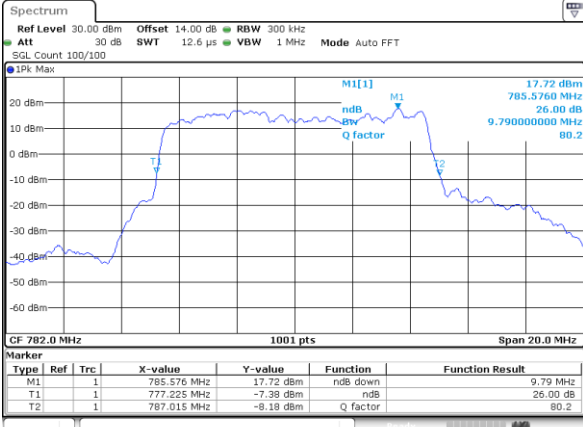

Highest Channel / 10MHz / QPSK

Date: 31.AUG.2019 08:18:40

Highest Channel / 10MHz / 16QAM

Date: 31.AUG.2019 08:18:58

LTE Band 13

Lowest Channel / 5MHz / QPSK

Date: 31.AUG.2019 09:12:20

Lowest Channel / 5MHz / 16QAM

Date: 31.AUG.2019 09:12:38

Middle Channel / 5MHz / QPSK

Date: 31.AUG.2019 09:21:42

Middle Channel / 5MHz / 16QAM

Date: 31.AUG.2019 09:21:52

Highest Channel / 5MHz / QPSK

Date: 31.AUG.2019 09:24:14

Highest Channel / 5MHz / 16QAM

Date: 31.AUG.2019 09:24:24

LTE Band 13

Middle Channel / 10MHz / QPSK

Date: 31.AUG.2019 09:36:52

Middle Channel / 10MHz / 16QAM

Date: 31.AUG.2019 09:37:02

LTE Band 25

Lowest Channel / 1.4MHz / QPSK