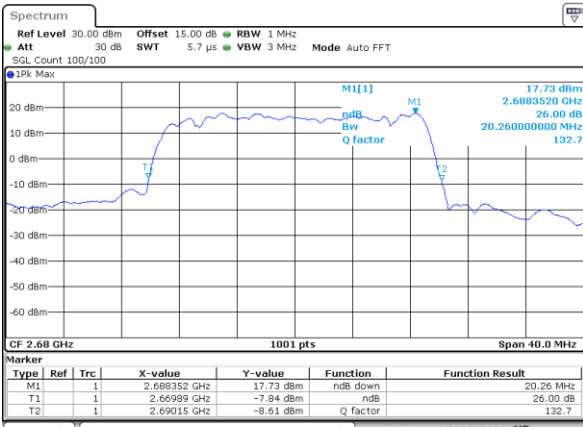

Highest Channel / 20MHz / QPSK

Date: 30_AUG.2019 18:57:14