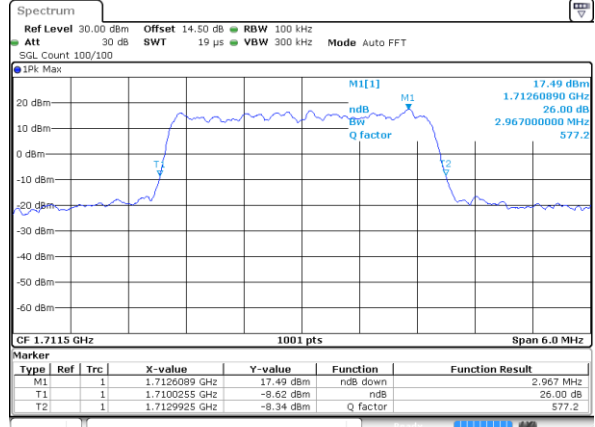

Date: 30_AUG.2019 18:57:45

LTE Band 66

Lowest Channel / 1.4MHz / QPSK

Date: 30 AUG 2019 11:27:58

Lowest Channel / 1.4MHz / 16QAM

Date: 30 AUG 2019 11:39:17

Middle Channel / 1.4MHz / QPSK

Date: 30 AUG 2019 11:57:57

Middle Channel / 1.4MHz / 16QAM

Date: 30 AUG 2019 11:54:56

Highest Channel / 1.4MHz / QPSK

Date: 30 AUG 2019 13:39:54

Highest Channel / 1.4MHz / 16QAM

Date: 30 AUG 2019 13:47:00

LTE Band 66

Lowest Channel / 3MHz / QPSK

Date: 30 AUG 2019 17:21:51

Lowest Channel / 3MHz / 16QAM

Date: 30 AUG 2019 13:51:42

Middle Channel / 3MHz / QPSK

Date: 30 AUG 2019 14:50:34

Middle Channel / 3MHz / 16QAM

Date: 30 AUG 2019 14:55:27

Highest Channel / 3MHz / QPSK

Date: 30 AUG 2019 15:06:05

Highest Channel / 3MHz / 16QAM

Date: 30 AUG 2019 14:58:10

LTE Band 66

Lowest Channel / 5MHz / QPSK

Date: 30 AUG 2019 17:24:07

Lowest Channel / 5MHz / 16QAM

Date: 30 AUG 2019 17:32:15