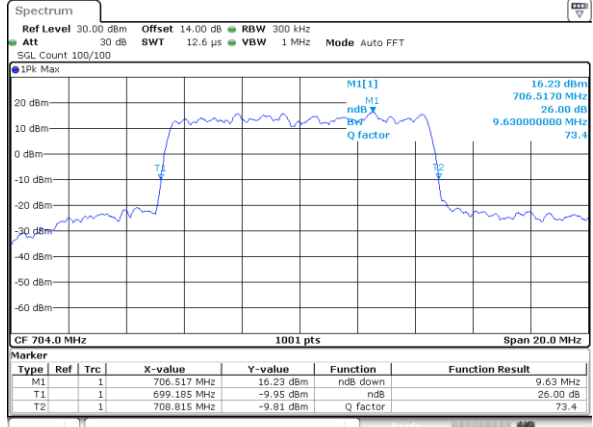

Lowest Channel / 10MHz / 16QAM

Date: 31.AUG.2019 08:10:13