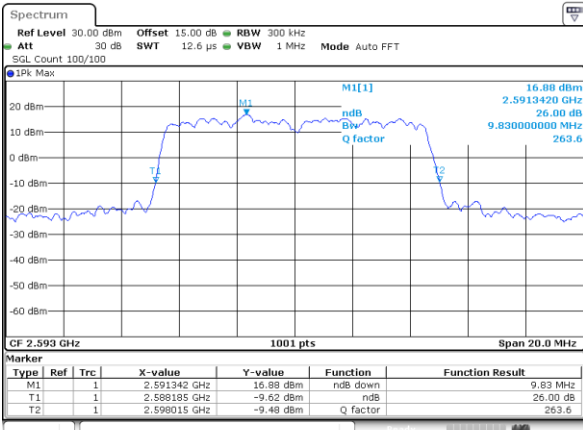

Highest Channel / 5MHz / 16QAM

Date: 30_AUG.2019 18:51:42

LTE Band 41

Lowest Channel / 10MHz / QPSK

Date: 30_AUG.2019 18:52:53

Lowest Channel / 10MHz / 16QAM

Date: 30_AUG.2019 18:53:23

Middle Channel / 10MHz / QPSK

Date: 30_AUG.2019 18:53:03

Middle Channel / 10MHz / 16QAM

Date: 30_AUG.2019 18:53:33

Highest Channel / 10MHz / QPSK

Date: 30_AUG.2019 18:53:13

Highest Channel / 10MHz / 16QAM

Date: 30_AUG.2019 18:53:43

LTE Band 41