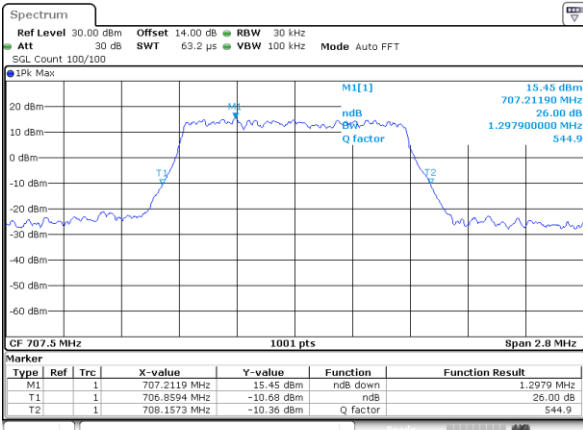

LTE Band 12

Lowest Channel / 1.4MHz / QPSK

Date: 31.AUG.2019 07:18:22

Lowest Channel / 1.4MHz / 16QAM

Date: 31.AUG.2019 07:18:12

Middle Channel / 1.4MHz / QPSK

Date: 31.AUG.2019 07:25:25

Middle Channel / 1.4MHz / 16QAM