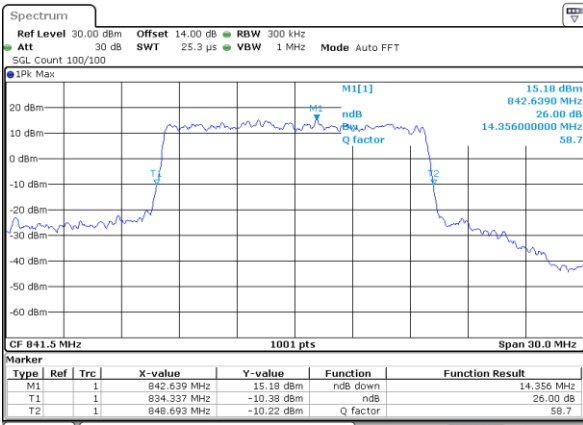

LTE Band 26

Lowest Channel / 15MHz / QPSK

Date: 31 AUG 2019 18:19:40

Lowest Channel / 15MHz / 16QAM

Date: 31 AUG 2019 18:19:50

Middle Channel / 15MHz / QPSK

Date: 31 AUG 2019 18:20:20

Middle Channel / 15MHz / 16QAM

Date: 31 AUG 2019 18:20:30

Highest Channel / 15MHz / QPSK

Date: 31 AUG 2019 18:20:59

Highest Channel / 15MHz / 16QAM

Date: 31 AUG 2019 18:21:10

LTE Band 41

Lowest Channel / 5MHz / QPSK

Date: 30_AUG.2019 18:50:52