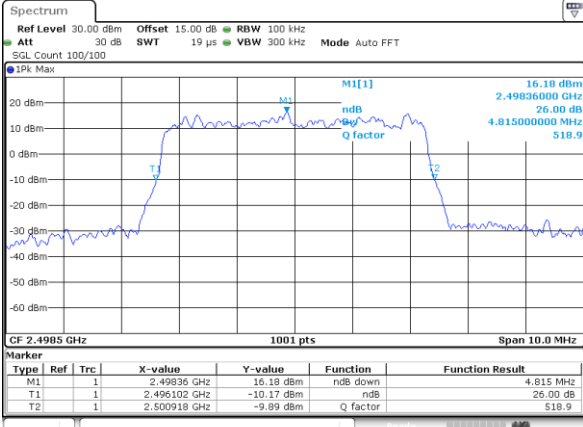

Date: 31 AUG 2019 18:20:30

Highest Channel / 15MHz / QPSK

Date: 31 AUG 2019 18:20:59

Highest Channel / 15MHz / 16QAM

Date: 31 AUG 2019 18:21:10

LTE Band 41

Lowest Channel / 5MHz / QPSK

Date: 30_AUG.2019 18:50:52