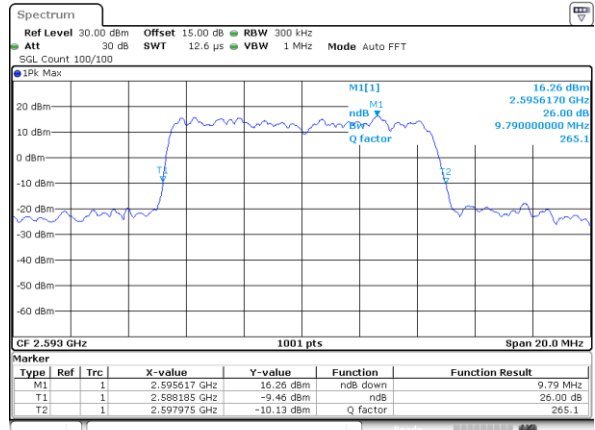

Highest Channel / 5MHz / 16QAM

Date: 30_AUG.2019 18:51:42

LTE Band 41

Lowest Channel / 10MHz / QPSK

Date: 30_AUG.2019 18:52:53

Lowest Channel / 10MHz / 16QAM

Date: 30_AUG.2019 18:53:23

Middle Channel / 10MHz / QPSK

Date: 30_AUG.2019 18:53:03

Middle Channel / 10MHz / 16QAM

Date: 30_AUG.2019 18:53:33

Highest Channel / 10MHz / QPSK

Date: 30_AUG.2019 18:53:13

Highest Channel / 10MHz / 16QAM

Date: 30_AUG.2019 18:53:43

LTE Band 41