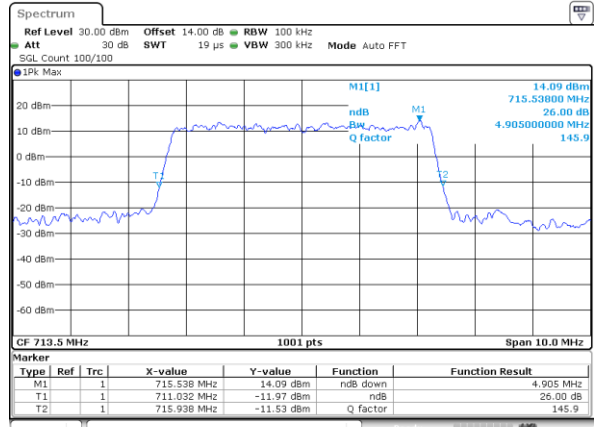

Date: 31.AUG.2019 07:59:18

Middle Channel / 5MHz / 16QAM

Date: 31.AUG.2019 07:59:28

Highest Channel / 5MHz / QPSK

Date: 31.AUG.2019 08:01:52

Highest Channel / 5MHz / 16QAM

Date: 31.AUG.2019 08:02:02

LTE Band 12