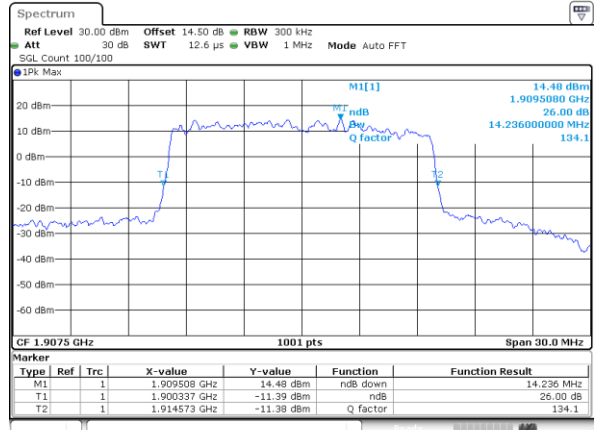

Date: 31.AUG.2019 11:17:58

Middle Channel / 15MHz / 16QAM

Date: 31.AUG.2019 11:18:08

Highest Channel / 15MHz / QPSK

Date: 31.AUG.2019 11:20:33

Highest Channel / 15MHz / 16QAM

Date: 31.AUG.2019 11:20:43

LTE Band 25