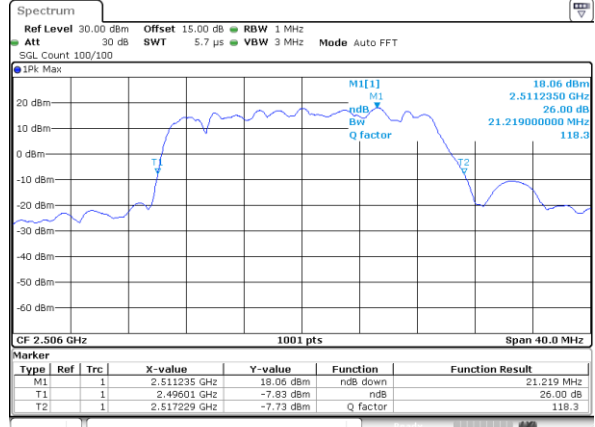

Highest Channel / 15MHz / QPSK

Date: 30_AUG.2019 18:55:13

Highest Channel / 15MHz / 16QAM

Date: 30_AUG.2019 18:55:44

LTE Band 41

Lowest Channel / 20MHz / QPSK

Date: 30_AUG.2019 18:56:54

Lowest Channel / 20MHz / 16QAM

Date: 30_AUG.2019 18:57:45

LTE Band 66

Lowest Channel / 1.4MHz / QPSK

Date: 30 AUG 2019 11:27:58

Lowest Channel / 1.4MHz / 16QAM

Date: 30 AUG 2019 11:39:17

Middle Channel / 1.4MHz / QPSK

Date: 30 AUG 2019 11:57:57