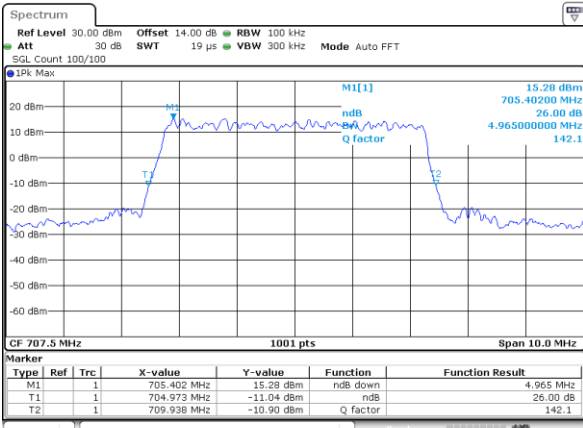

Highest Channel / 3MHz / 16QAM

Date: 31.AUG.2019 07:44:505

LTE Band 12

Lowest Channel / 5MHz / QPSK

Date: 31.AUG.2019 07:52:07

Lowest Channel / 5MHz / 16QAM

Date: 31.AUG.2019 07:52:17

Middle Channel / 5MHz / QPSK