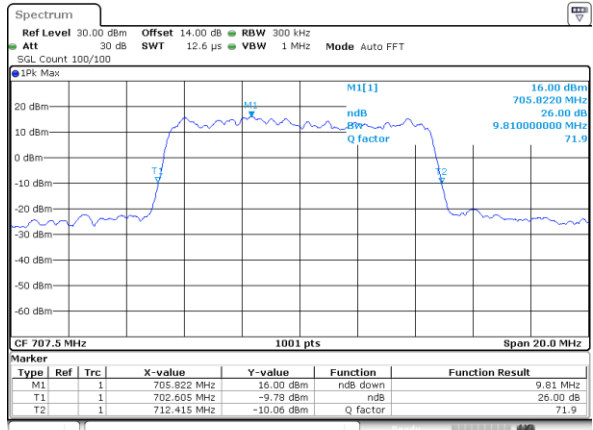

Middle Channel / 10MHz / 16QAM

Date: 31.AUG.2019 08:16:24