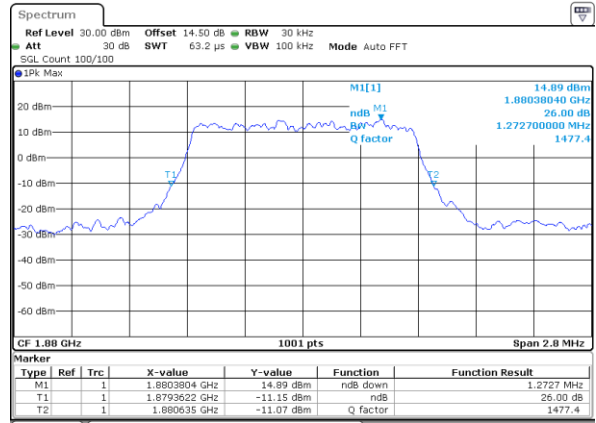

Date: 31.AUG.2019 10:20:40

Lowest Channel / 1.4MHz / 16QAM

Date: 31.AUG.2019 10:20:50

Middle Channel / 1.4MHz / QPSK

Date: 31.AUG.2019 10:23:14

Middle Channel / 1.4MHz / 16QAM

Date: 31.AUG.2019 10:23:24

Highest Channel / 1.4MHz / QPSK

Date: 31.AUG.2019 10:25:49

Highest Channel / 1.4MHz / 16QAM

Date: 31.AUG.2019 10:25:59

LTE Band 25

Lowest Channel / 3MHz / QPSK

Date: 31.AUG.2019 10:38:12

Lowest Channel / 3MHz / 16QAM

Date: 31.AUG.2019 10:38:22