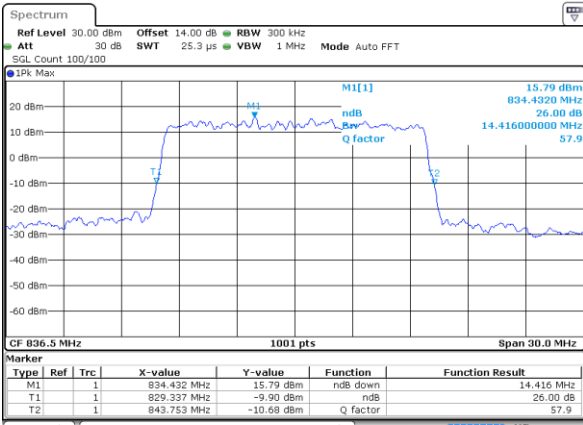

LTE Band 26

Lowest Channel / 15MHz / QPSK

Date: 31 AUG 2019 18:19:40

Lowest Channel / 15MHz / 16QAM

Date: 31 AUG 2019 18:19:50

Middle Channel / 15MHz / QPSK

Date: 31 AUG 2019 18:20:20

Middle Channel / 15MHz / 16QAM

Date: 31 AUG 2019 18:20:30

Highest Channel / 15MHz / QPSK

Date: 31 AUG 2019 18:20:59

Highest Channel / 15MHz / 16QAM

Date: 31 AUG 2019 18:21:10

LTE Band 41

Lowest Channel / 5MHz / QPSK

Date: 30_AUG.2019 18:50:52