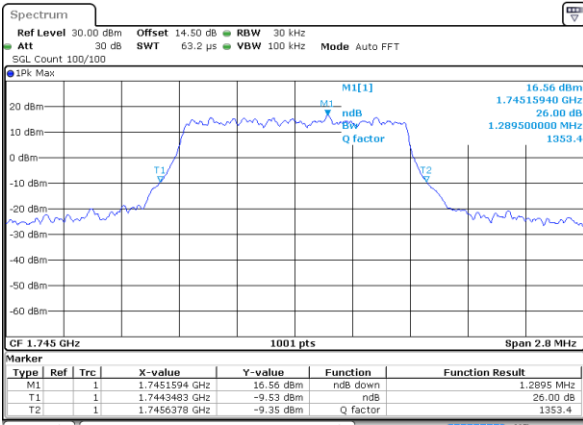

Date: 30_AUG.2019 18:57:45

LTE Band 66

Lowest Channel / 1.4MHz / QPSK

Date: 30 AUG 2019 11:27:58

Lowest Channel / 1.4MHz / 16QAM

Date: 30 AUG 2019 11:39:17

Middle Channel / 1.4MHz / QPSK

Date: 30 AUG 2019 11:57:57

Middle Channel / 1.4MHz / 16QAM

Date: 30 AUG 2019 11:54:56

Highest Channel / 1.4MHz / QPSK

Date: 30 AUG 2019 13:39:54

Highest Channel / 1.4MHz / 16QAM

Date: 30 AUG 2019 13:47:00

LTE Band 66

Lowest Channel / 3MHz / QPSK