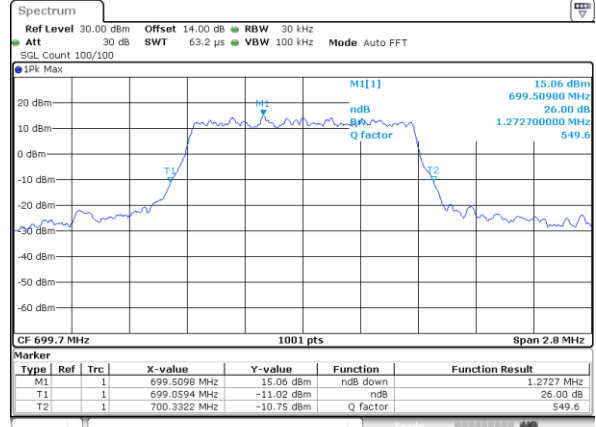

LTE Band 12

Lowest Channel / 1.4MHz / QPSK

Date: 31.AUG.2019 07:18:22

Lowest Channel / 1.4MHz / 16QAM

Date: 31.AUG.2019 07:18:12

Middle Channel / 1.4MHz / QPSK

Date: 31.AUG.2019 07:25:25

Middle Channel / 1.4MHz / 16QAM

Date: 31.AUG.2019 07:25:35

Highest Channel / 1.4MHz / QPSK

Date: 31.AUG.2019 07:27:59

Highest Channel / 1.4MHz / 16QAM

Date: 31.AUG.2019 07:28:09

LTE Band 12

Lowest Channel / 3MHz / QPSK

Date: 31.AUG.2019 07:35:10