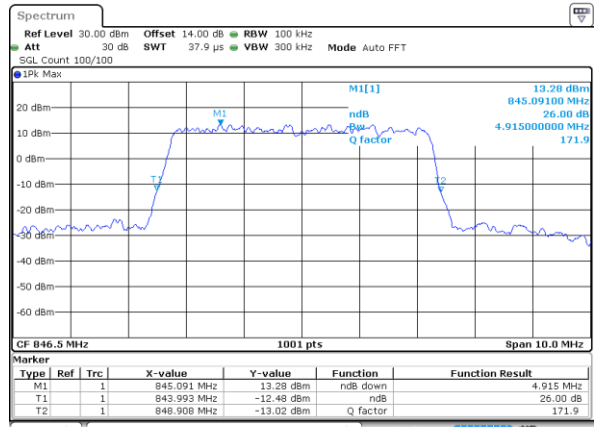

Middle Channel / 3MHz / 16QAM

Date: 31 AUG 2019 18:14:34

Highest Channel / 3MHz / QPSK

Date: 31 AUG 2019 18:15:03

Highest Channel / 3MHz / 16QAM

Date: 31 AUG 2019 18:15:13

LTE Band 26

Lowest Channel / 5MHz / QPSK

Date: 31 AUG 2019 18:15:42

Lowest Channel / 5MHz / 16QAM

Date: 31 AUG 2019 18:15:52

Middle Channel / 5MHz / QPSK

Date: 31 AUG 2019 18:16:23

Middle Channel / 5MHz / 16QAM

Date: 31 AUG 2019 18:16:33

Highest Channel / 5MHz / QPSK

Date: 31 AUG 2019 18:17:03

Highest Channel / 5MHz / 16QAM

Date: 31 AUG 2019 18:17:13

LTE Band 26

Lowest Channel / 10MHz / QPSK

Date: 31 AUG 2019 18:17:43

Lowest Channel / 10MHz / 16QAM

Date: 31 AUG 2019 18:17:53