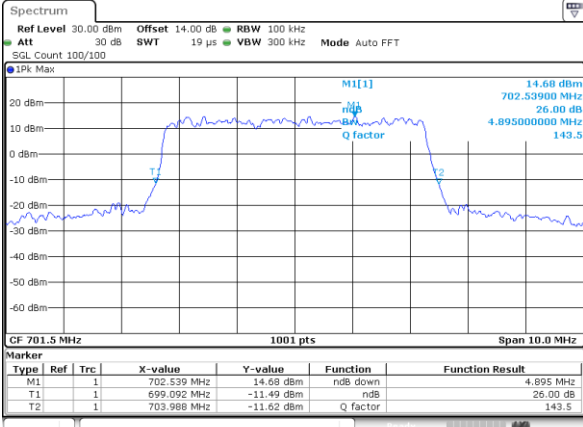

Highest Channel / 3MHz / 16QAM

Date: 31.AUG.2019 07:44:505

LTE Band 12

Lowest Channel / 5MHz / QPSK

Date: 31.AUG.2019 07:52:07

Lowest Channel / 5MHz / 16QAM

Date: 31.AUG.2019 07:52:17

Middle Channel / 5MHz / QPSK