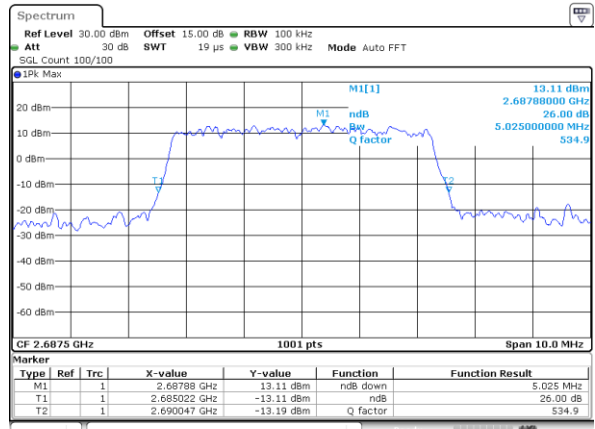

Date: 31 AUG 2019 18:20:30

Highest Channel / 15MHz / QPSK

Date: 31 AUG 2019 18:20:59

Highest Channel / 15MHz / 16QAM

Date: 31 AUG 2019 18:21:10

LTE Band 41

Lowest Channel / 5MHz / QPSK

Date: 30_AUG.2019 18:50:52

Lowest Channel / 5MHz / 16QAM

Date: 30_AUG.2019 18:51:22

Middle Channel / 5MHz / QPSK

Date: 30_AUG.2019 18:51:02

Middle Channel / 5MHz / 16QAM

Date: 30_AUG.2019 18:51:32

Highest Channel / 5MHz / QPSK

Date: 30_AUG.2019 18:51:12

Highest Channel / 5MHz / 16QAM

Date: 30_AUG.2019 18:51:42

LTE Band 41

Lowest Channel / 10MHz / QPSK

Date: 30_AUG.2019 18:52:53

Lowest Channel / 10MHz / 16QAM

Date: 30_AUG.2019 18:53:23

Middle Channel / 10MHz / QPSK