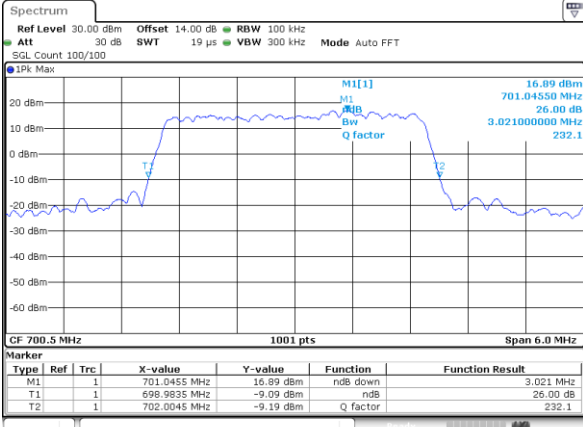

Date: 31.AUG.2019 07:25:35

Highest Channel / 1.4MHz / QPSK

Date: 31.AUG.2019 07:27:59

Highest Channel / 1.4MHz / 16QAM

Date: 31.AUG.2019 07:28:09

LTE Band 12

Lowest Channel / 3MHz / QPSK

Date: 31.AUG.2019 07:35:10