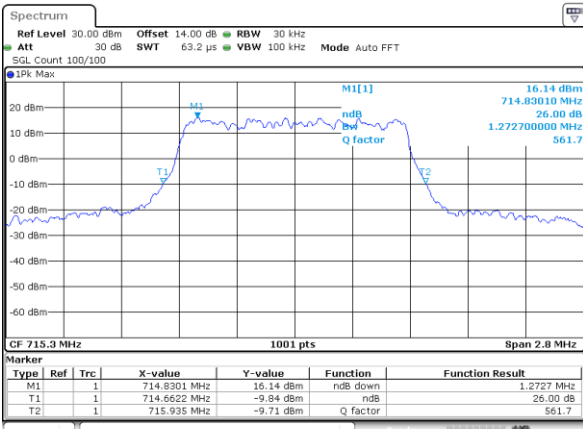

Highest Channel / 1.4MHz / QPSK

Date: 31.AUG.2019 07:27:59