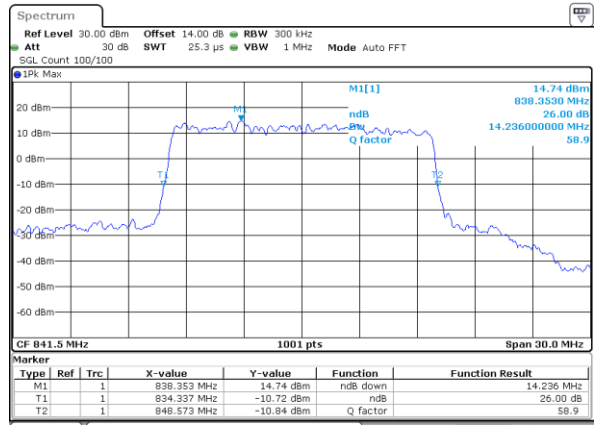

LTE Band 26

Lowest Channel / 15MHz / QPSK

Date: 31 AUG 2019 18:19:40

Lowest Channel / 15MHz / 16QAM

Date: 31 AUG 2019 18:19:50

Middle Channel / 15MHz / QPSK

Date: 31 AUG 2019 18:20:20

Middle Channel / 15MHz / 16QAM

Date: 31 AUG 2019 18:20:30

Highest Channel / 15MHz / QPSK

Date: 31 AUG 2019 18:20:59

Highest Channel / 15MHz / 16QAM

Date: 31 AUG 2019 18:21:10

LTE Band 41

Lowest Channel / 5MHz / QPSK

Date: 30_AUG.2019 18:50:52