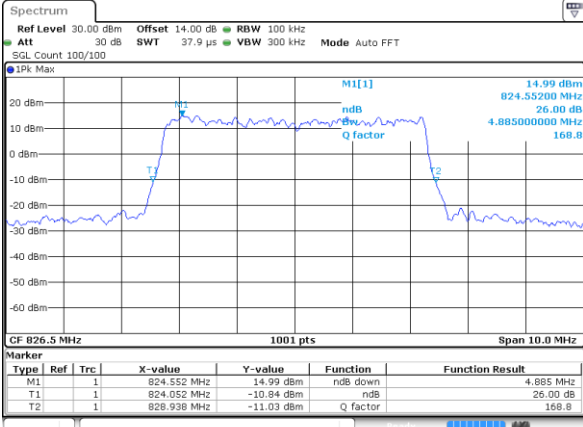

Middle Channel / 3MHz / 16QAM

Date: 31 AUG 2019 18:14:34

Highest Channel / 3MHz / QPSK

Date: 31 AUG 2019 18:15:03

Highest Channel / 3MHz / 16QAM

Date: 31 AUG 2019 18:15:13

LTE Band 26

Lowest Channel / 5MHz / QPSK