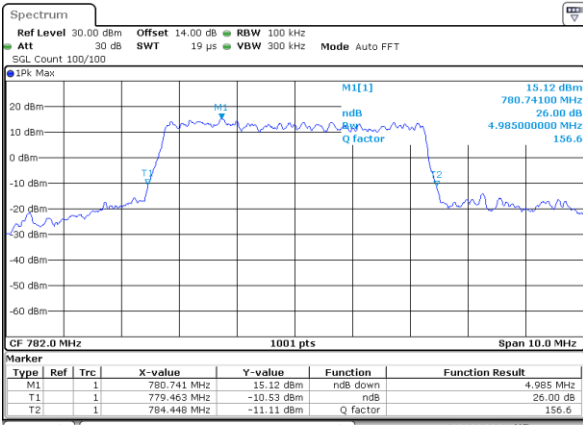

Middle Channel / 5MHz / QPSK

Date: 31.AUG.2019 09:21:42