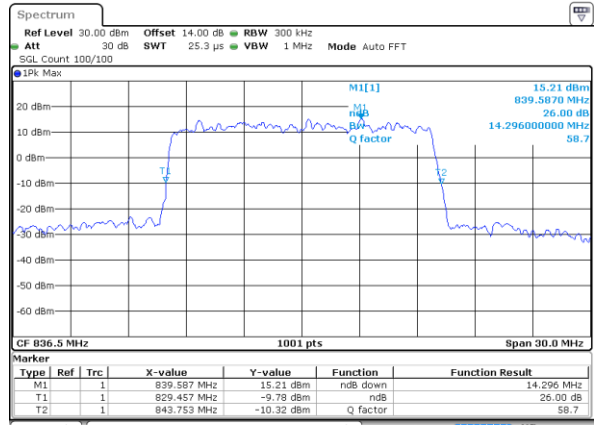

LTE Band 26

Lowest Channel / 15MHz / QPSK

Date: 31 AUG 2019 18:19:40

Lowest Channel / 15MHz / 16QAM

Date: 31 AUG 2019 18:19:50

Middle Channel / 15MHz / QPSK

Date: 31 AUG 2019 18:20:20

Middle Channel / 15MHz / 16QAM

Date: 31 AUG 2019 18:20:30

Highest Channel / 15MHz / QPSK

Date: 31 AUG 2019 18:20:59

Highest Channel / 15MHz / 16QAM

Date: 31 AUG 2019 18:21:10

LTE Band 41

Lowest Channel / 5MHz / QPSK

Date: 30_AUG.2019 18:50:52