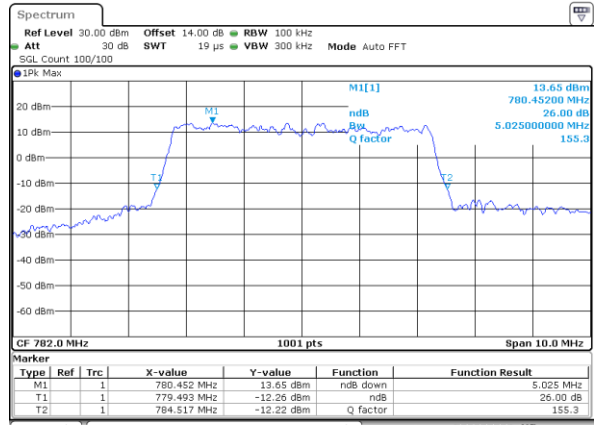

Middle Channel / 5MHz / 16QAM

Date: 31.AUG.2019 09:21:52