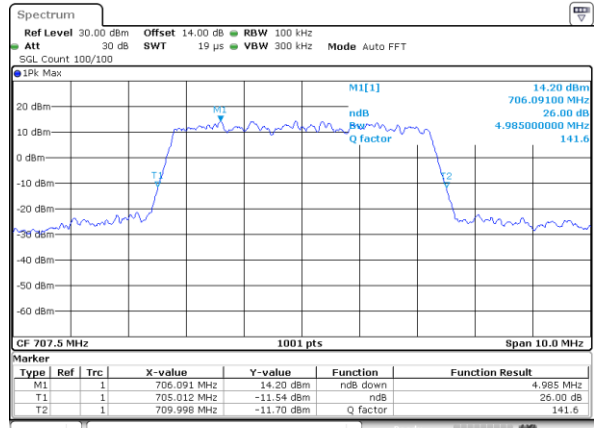

Middle Channel / 5MHz / 16QAM

Date: 31.AUG.2019 07:59:28