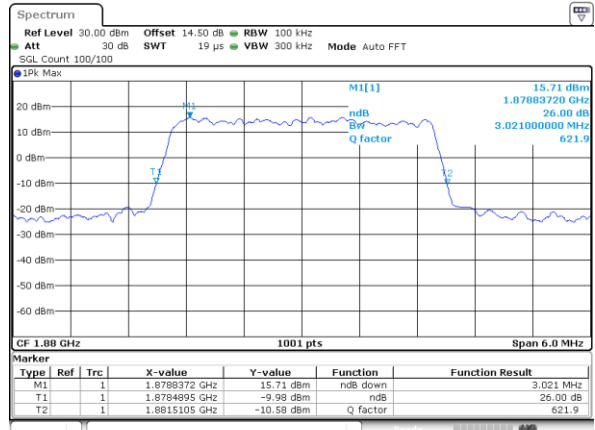

Middle Channel / 3MHz / 16QAM

Date: 31.AUG.2019 10:40:56