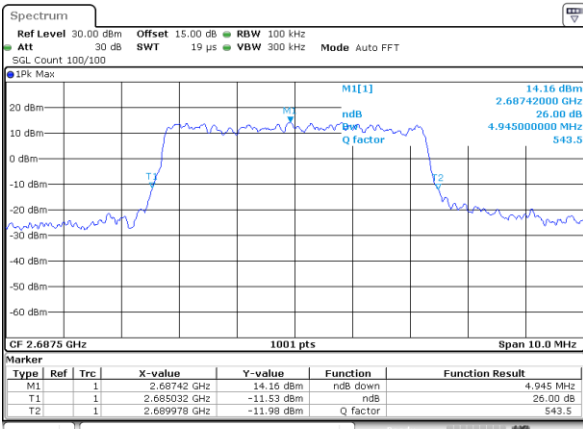

Lowest Channel / 5MHz / 16QAM

Date: 30_AUG.2019 18:51:22

Middle Channel / 5MHz / QPSK

Date: 30_AUG.2019 18:51:02

Middle Channel / 5MHz / 16QAM

Date: 30_AUG.2019 18:51:32

Highest Channel / 5MHz / QPSK

Date: 30_AUG.2019 18:51:12

Highest Channel / 5MHz / 16QAM

Date: 30_AUG.2019 18:51:42

LTE Band 41

Lowest Channel / 10MHz / QPSK

Date: 30_AUG.2019 18:52:53

Lowest Channel / 10MHz / 16QAM

Date: 30_AUG.2019 18:53:23

Middle Channel / 10MHz / QPSK