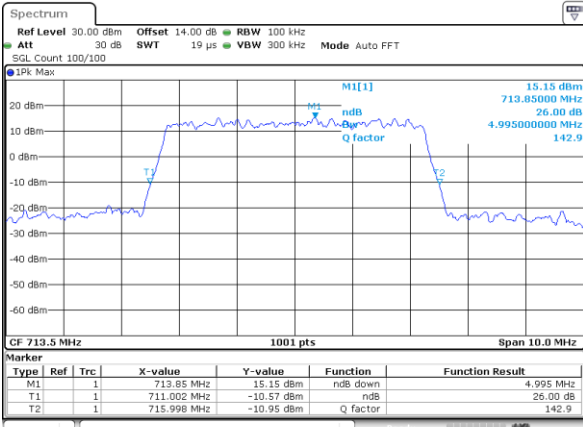

Highest Channel / 5MHz / QPSK

Date: 31.AUG.2019 08:01:52