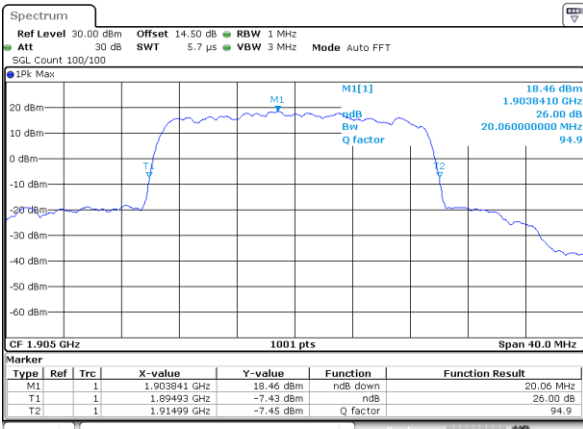

Highest Channel / 20MHz / QPSK

Date: 31.AUG.2019 11:32:54

Highest Channel / 20MHz / 16QAM

Date: 31.AUG.2019 11:33:04

LTE Band 26

Lowest Channel / 1.4MHz / QPSK

Date: 31 AUG 2019 17:42:02

Lowest Channel / 1.4MHz / 16QAM