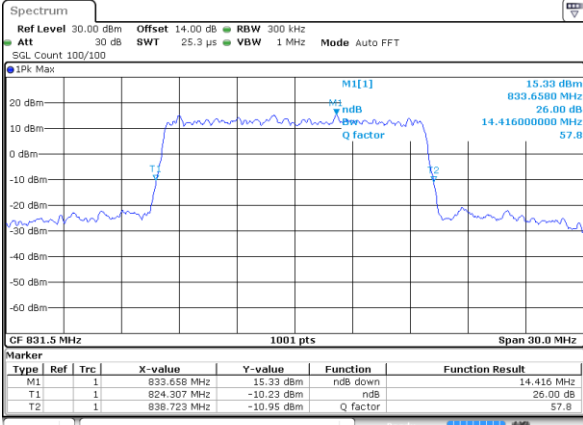

Date: 31 AUG 2019 18:17:03

Highest Channel / 5MHz / 16QAM

Date: 31 AUG 2019 18:17:13

LTE Band 26

Lowest Channel / 10MHz / QPSK

Date: 31 AUG 2019 18:17:43

Lowest Channel / 10MHz / 16QAM

Date: 31 AUG 2019 18:17:53

Middle Channel / 10MHz / QPSK

Date: 31 AUG 2019 18:18:22

Middle Channel / 10MHz / 16QAM

Date: 31 AUG 2019 18:18:32

Highest Channel / 10MHz / QPSK

Date: 31 AUG 2019 18:19:01

Highest Channel / 10MHz / 16QAM

Date: 31 AUG 2019 18:19:11

LTE Band 26

Lowest Channel / 15MHz / QPSK

Date: 31 AUG 2019 18:19:40

Lowest Channel / 15MHz / 16QAM

Date: 31 AUG 2019 18:19:50

Middle Channel / 15MHz / QPSK

Date: 31 AUG 2019 18:20:20

Middle Channel / 15MHz / 16QAM