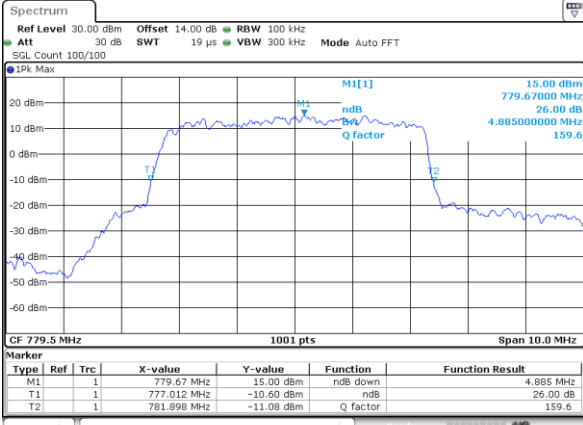

Highest Channel / 10MHz / QPSK

Date: 31.AUG.2019 08:18:40

Highest Channel / 10MHz / 16QAM

Date: 31.AUG.2019 08:18:58

LTE Band 13

Lowest Channel / 5MHz / QPSK

Date: 31.AUG.2019 09:12:20

Lowest Channel / 5MHz / 16QAM