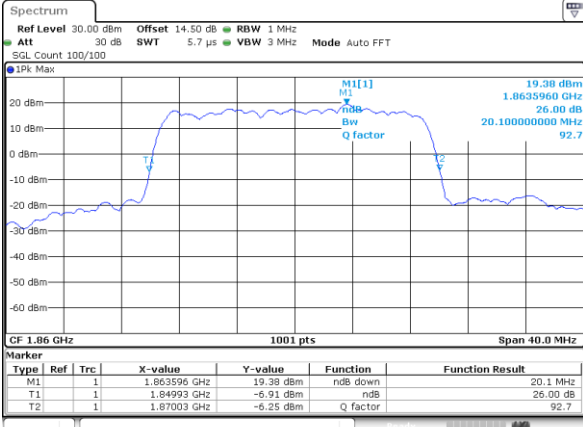

LTE Band 25

Lowest Channel / 20MHz / QPSK

Date: 31.AUG.2019 11:27:47