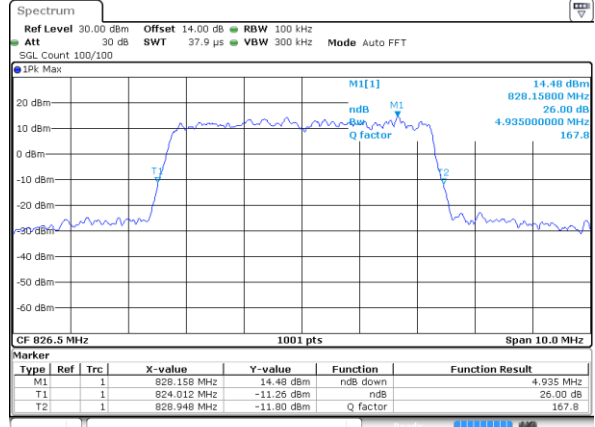

Lowest Channel / 5MHz / 16QAM

Date: 31 AUG 2019 18:15:52