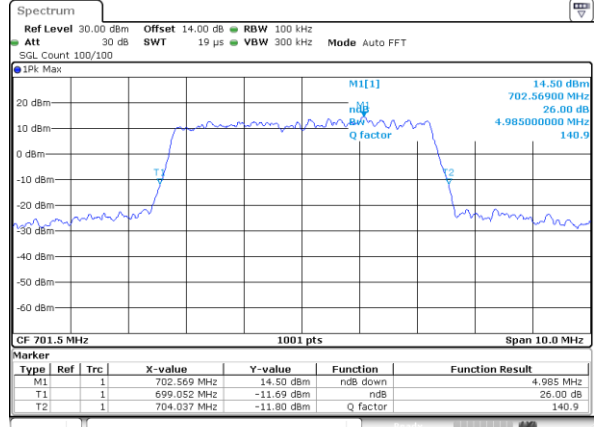

Highest Channel / 3MHz / 16QAM

Date: 31.AUG.2019 07:44:505

LTE Band 12

Lowest Channel / 5MHz / QPSK

Date: 31.AUG.2019 07:52:07

Lowest Channel / 5MHz / 16QAM

Date: 31.AUG.2019 07:52:17

Middle Channel / 5MHz / QPSK

Date: 31.AUG.2019 07:59:18

Middle Channel / 5MHz / 16QAM

Date: 31.AUG.2019 07:59:28

Highest Channel / 5MHz / QPSK

Date: 31.AUG.2019 08:01:52

Highest Channel / 5MHz / 16QAM

Date: 31.AUG.2019 08:02:02

LTE Band 12