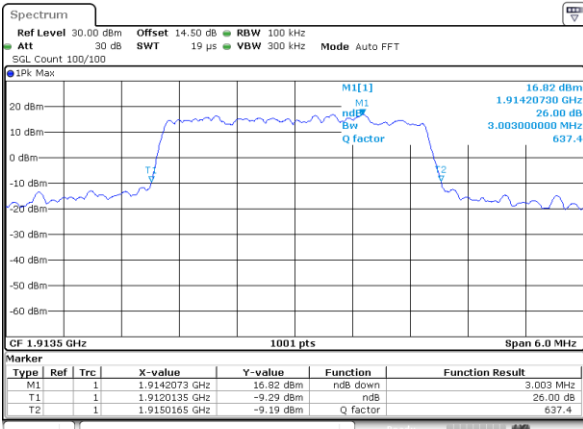

Middle Channel / 3MHz / QPSK

Date: 31.AUG.2019 10:40:46

Middle Channel / 3MHz / 16QAM

Date: 31.AUG.2019 10:40:56

Highest Channel / 3MHz / QPSK

Date: 31.AUG.2019 10:43:21

Highest Channel / 3MHz / 16QAM

Date: 31.AUG.2019 10:43:31