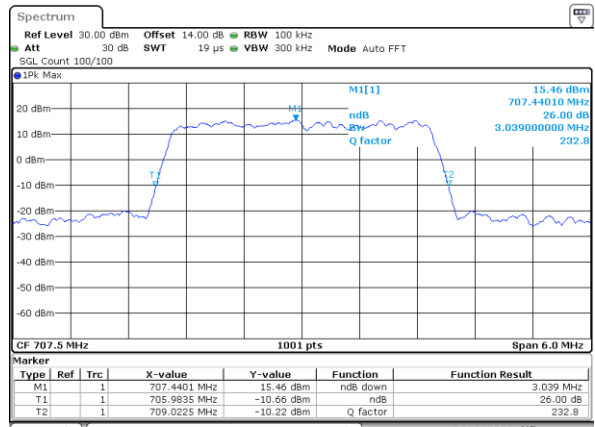

Date: 31.AUG.2019 07:25:35

Highest Channel / 1.4MHz / QPSK

Date: 31.AUG.2019 07:27:59

Highest Channel / 1.4MHz / 16QAM

Date: 31.AUG.2019 07:28:09

LTE Band 12

Lowest Channel / 3MHz / QPSK

Date: 31.AUG.2019 07:35:10

Lowest Channel / 3MHz / 16QAM

Date: 31.AUG.2019 07:35:120

Middle Channel / 3MHz / QPSK

Date: 31.AUG.2019 07:42:22

Middle Channel / 3MHz / 16QAM

Date: 31.AUG.2019 07:42:132

Highest Channel / 3MHz / QPSK

Date: 31.AUG.2019 07:44:55

Highest Channel / 3MHz / 16QAM

Date: 31.AUG.2019 07:44:505

LTE Band 12

Lowest Channel / 5MHz / QPSK

Date: 31.AUG.2019 07:52:07

Lowest Channel / 5MHz / 16QAM

Date: 31.AUG.2019 07:52:17

Middle Channel / 5MHz / QPSK