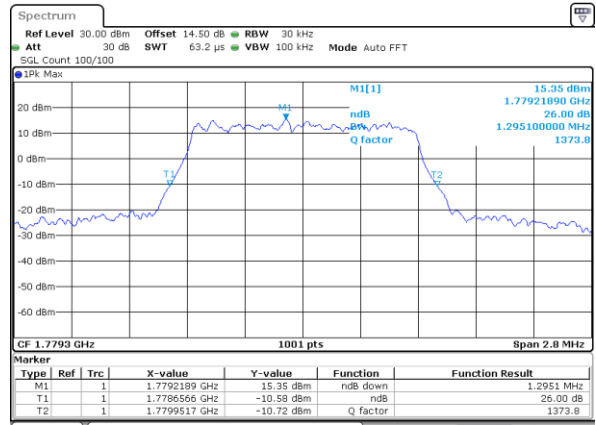

Date: 30_AUG.2019 18:57:45

LTE Band 66

Lowest Channel / 1.4MHz / QPSK

Date: 30 AUG 2019 11:27:58

Lowest Channel / 1.4MHz / 16QAM

Date: 30 AUG 2019 11:39:17

Middle Channel / 1.4MHz / QPSK

Date: 30 AUG 2019 11:57:57

Middle Channel / 1.4MHz / 16QAM

Date: 30 AUG 2019 11:54:56

Highest Channel / 1.4MHz / QPSK

Date: 30 AUG 2019 13:39:54

Highest Channel / 1.4MHz / 16QAM

Date: 30 AUG 2019 13:47:00

LTE Band 66

Lowest Channel / 3MHz / QPSK

Date: 30 AUG 2019 17:21:51

Lowest Channel / 3MHz / 16QAM

Date: 30 AUG 2019 13:51:42

Middle Channel / 3MHz / QPSK

Date: 30 AUG 2019 14:50:34

Middle Channel / 3MHz / 16QAM

Date: 30 AUG 2019 14:55:27

Highest Channel / 3MHz / QPSK

Date: 30 AUG 2019 15:06:05

Highest Channel / 3MHz / 16QAM

Date: 30 AUG 2019 14:58:10

LTE Band 66

Lowest Channel / 5MHz / QPSK

Date: 30 AUG 2019 17:24:07

Lowest Channel / 5MHz / 16QAM

Date: 30 AUG 2019 17:32:15