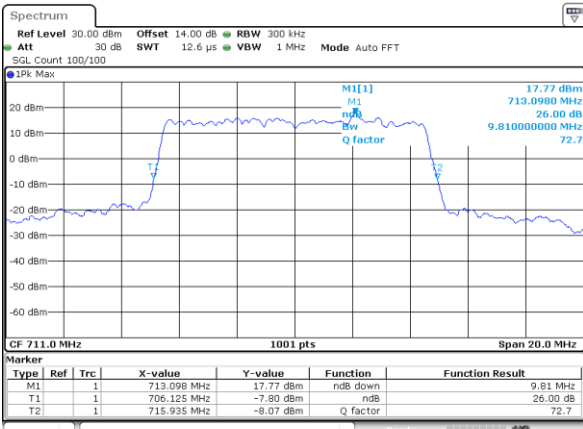

Highest Channel / 10MHz / QPSK

Date: 31.AUG.2019 08:18:40

Highest Channel / 10MHz / 16QAM

Date: 31.AUG.2019 08:18:58

LTE Band 13

Lowest Channel / 5MHz / QPSK

Date: 31.AUG.2019 09:12:20

Lowest Channel / 5MHz / 16QAM