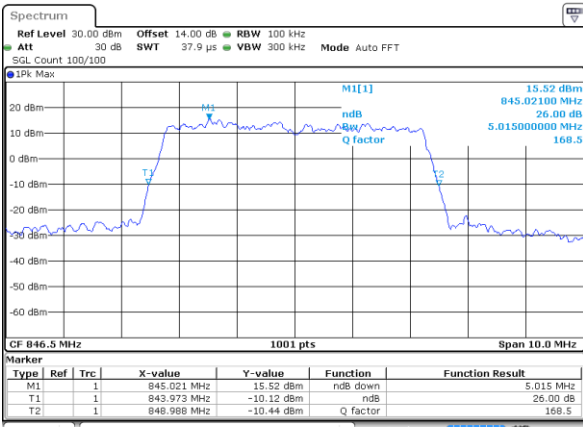

Middle Channel / 3MHz / 16QAM

Date: 31 AUG 2019 18:14:34

Highest Channel / 3MHz / QPSK

Date: 31 AUG 2019 18:15:03

Highest Channel / 3MHz / 16QAM

Date: 31 AUG 2019 18:15:13

LTE Band 26

Lowest Channel / 5MHz / QPSK

Date: 31 AUG 2019 18:15:42

Lowest Channel / 5MHz / 16QAM

Date: 31 AUG 2019 18:15:52

Middle Channel / 5MHz / QPSK

Date: 31 AUG 2019 18:16:23

Middle Channel / 5MHz / 16QAM

Date: 31 AUG 2019 18:16:33

Highest Channel / 5MHz / QPSK

Date: 31 AUG 2019 18:17:03

Highest Channel / 5MHz / 16QAM

Date: 31 AUG 2019 18:17:13

LTE Band 26

Lowest Channel / 10MHz / QPSK

Date: 31 AUG 2019 18:17:43

Lowest Channel / 10MHz / 16QAM

Date: 31 AUG 2019 18:17:53