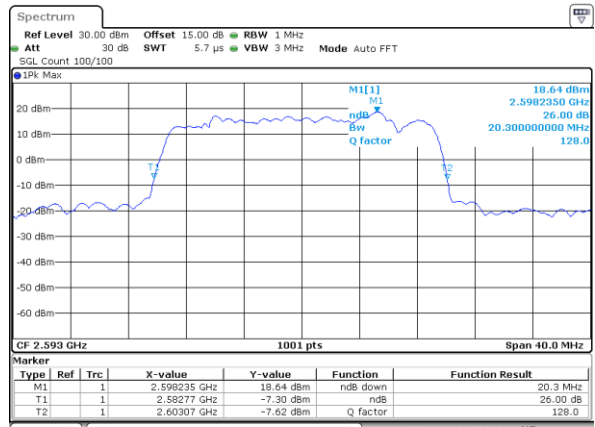

Middle Channel / 20MHz / 16QAM

Date: 30_AUG.2019 18:57:35