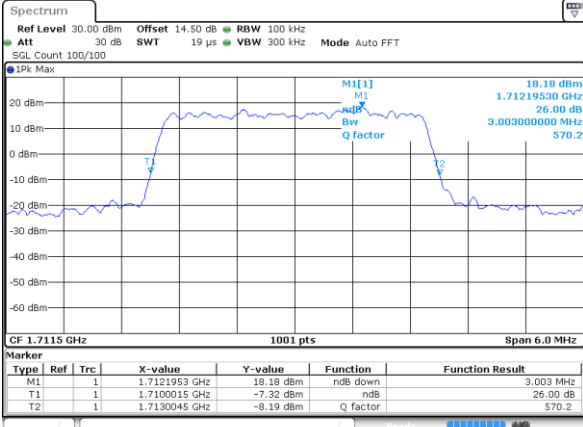

Date: 30_AUG.2019 18:57:45

LTE Band 66

Lowest Channel / 1.4MHz / QPSK

Date: 30 AUG 2019 11:27:58

Lowest Channel / 1.4MHz / 16QAM

Date: 30 AUG 2019 11:39:17

Middle Channel / 1.4MHz / QPSK

Date: 30 AUG 2019 11:57:57

Middle Channel / 1.4MHz / 16QAM

Date: 30 AUG 2019 11:54:56

Highest Channel / 1.4MHz / QPSK

Date: 30 AUG 2019 13:39:54

Highest Channel / 1.4MHz / 16QAM

Date: 30 AUG 2019 13:47:00

LTE Band 66

Lowest Channel / 3MHz / QPSK