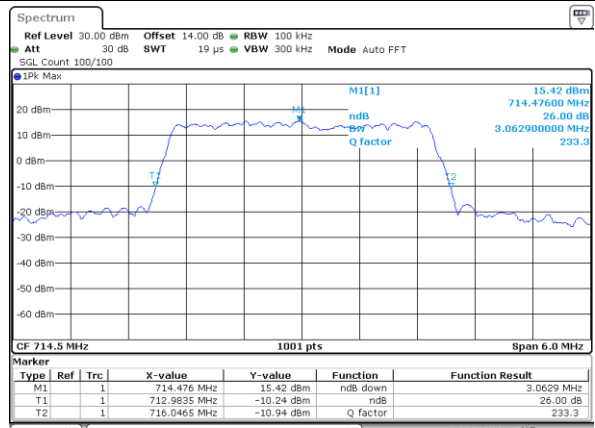

Highest Channel / 3MHz / 16QAM

Date: 31.AUG.2019 07:44:505

LTE Band 12

Lowest Channel / 5MHz / QPSK

Date: 31.AUG.2019 07:52:07

Lowest Channel / 5MHz / 16QAM

Date: 31.AUG.2019 07:52:17

Middle Channel / 5MHz / QPSK