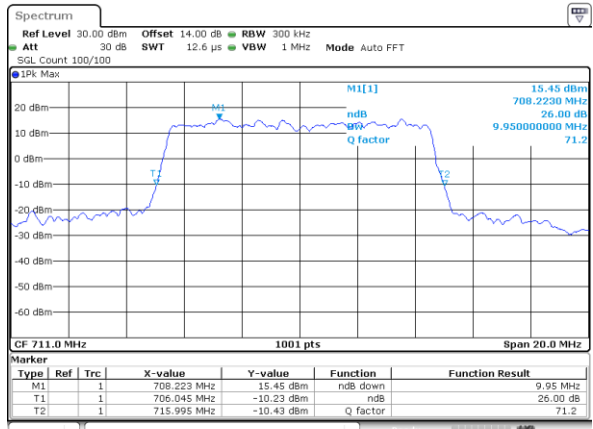

Lowest Channel / 10MHz / QPSK

Date: 31.AUG.2019 08:09:03

Lowest Channel / 10MHz / 16QAM

Date: 31.AUG.2019 08:10:13

Middle Channel / 10MHz / QPSK

Date: 31.AUG.2019 08:16:14

Middle Channel / 10MHz / 16QAM

Date: 31.AUG.2019 08:16:24

Highest Channel / 10MHz / QPSK

Date: 31.AUG.2019 08:18:40

Highest Channel / 10MHz / 16QAM

Date: 31.AUG.2019 08:18:58

LTE Band 13

Lowest Channel / 5MHz / QPSK

Date: 31.AUG.2019 09:12:20

Lowest Channel / 5MHz / 16QAM