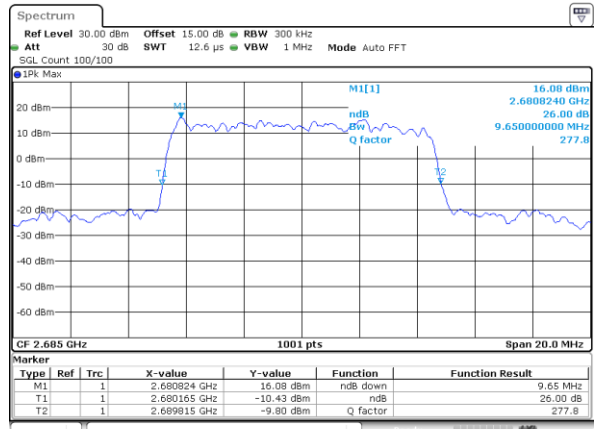

Highest Channel / 5MHz / 16QAM

Date: 30_AUG.2019 18:51:42

LTE Band 41

Lowest Channel / 10MHz / QPSK

Date: 30_AUG.2019 18:52:53

Lowest Channel / 10MHz / 16QAM

Date: 30_AUG.2019 18:53:23

Middle Channel / 10MHz / QPSK

Date: 30_AUG.2019 18:53:03

Middle Channel / 10MHz / 16QAM

Date: 30_AUG.2019 18:53:33

Highest Channel / 10MHz / QPSK

Date: 30_AUG.2019 18:53:13

Highest Channel / 10MHz / 16QAM

Date: 30_AUG.2019 18:53:43

LTE Band 41