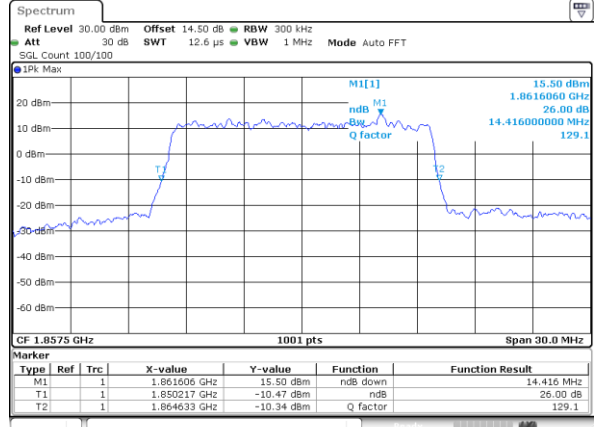

Highest Channel / 10MHz / 16QAM

Date: 31.AUG.2019 11:08:20

LTE Band 25

Lowest Channel / 15MHz / QPSK

Date: 31.AUG.2019 11:15:24

Lowest Channel / 15MHz / 16QAM

Date: 31.AUG.2019 11:15:34

Middle Channel / 15MHz / QPSK