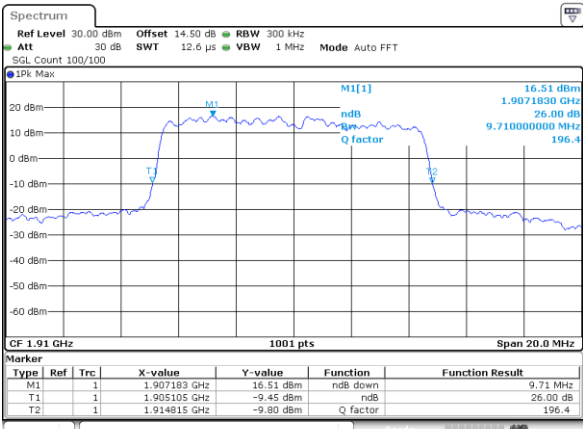

Lowest Channel / 10MHz / 16QAM

Date: 31.AUG.2019 11:03:05

Middle Channel / 10MHz / QPSK

Date: 31.AUG.2019 11:05:31

Middle Channel / 10MHz / 16QAM

Date: 31.AUG.2019 11:05:41

Highest Channel / 10MHz / QPSK

Date: 31.AUG.2019 11:08:09

Highest Channel / 10MHz / 16QAM

Date: 31.AUG.2019 11:08:20

LTE Band 25

Lowest Channel / 15MHz / QPSK

Date: 31.AUG.2019 11:15:24

Lowest Channel / 15MHz / 16QAM

Date: 31.AUG.2019 11:15:34

Middle Channel / 15MHz / QPSK