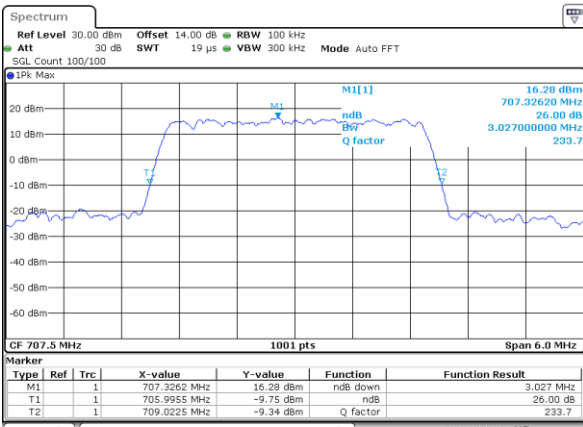

Middle Channel / 3MHz / QPSK

Date: 31.AUG.2019 07:42:22