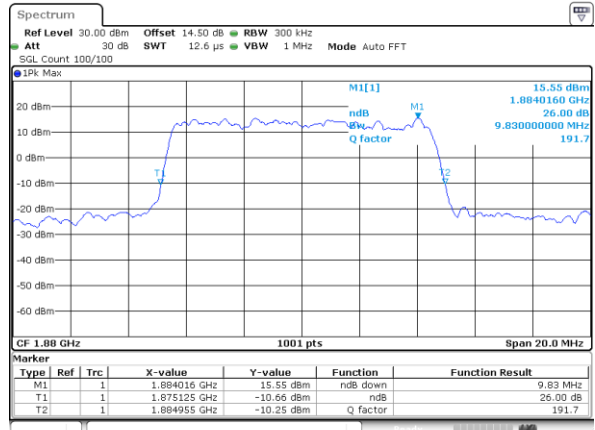

Date: 31.AUG.2019 10:53:18

Highest Channel / 5MHz / QPSK

Date: 31.AUG.2019 10:55:42

Highest Channel / 5MHz / 16QAM

Date: 31.AUG.2019 10:55:52

LTE Band 25

Lowest Channel / 10MHz / QPSK

Date: 31.AUG.2019 11:02:55

Lowest Channel / 10MHz / 16QAM

Date: 31.AUG.2019 11:03:05

Middle Channel / 10MHz / QPSK

Date: 31.AUG.2019 11:05:31

Middle Channel / 10MHz / 16QAM

Date: 31.AUG.2019 11:05:41

Highest Channel / 10MHz / QPSK

Date: 31.AUG.2019 11:08:09

Highest Channel / 10MHz / 16QAM

Date: 31.AUG.2019 11:08:20

LTE Band 25

Lowest Channel / 15MHz / QPSK

Date: 31.AUG.2019 11:15:24

Lowest Channel / 15MHz / 16QAM

Date: 31.AUG.2019 11:15:34

Middle Channel / 15MHz / QPSK