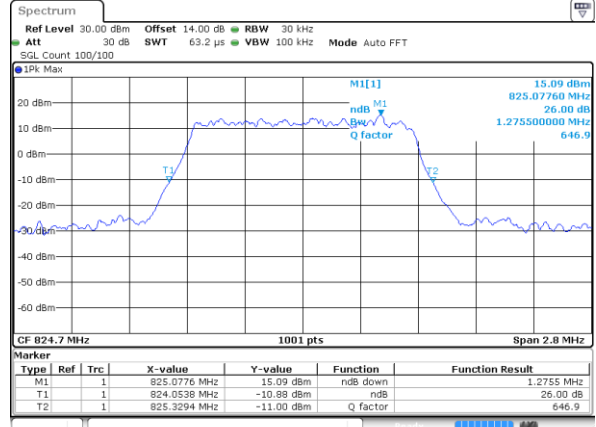

Highest Channel / 20MHz / QPSK

Date: 31.AUG.2019 11:32:54

Highest Channel / 20MHz / 16QAM

Date: 31.AUG.2019 11:33:04

LTE Band 26

Lowest Channel / 1.4MHz / QPSK

Date: 31 AUG 2019 17:42:02

Lowest Channel / 1.4MHz / 16QAM