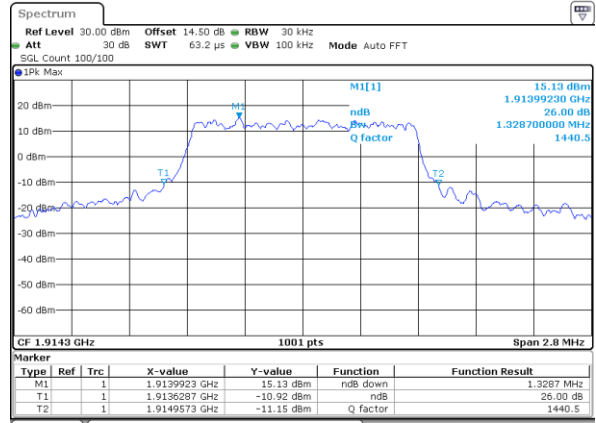

Date: 31.AUG.2019 10:20:40

Lowest Channel / 1.4MHz / 16QAM

Date: 31.AUG.2019 10:20:50

Middle Channel / 1.4MHz / QPSK

Date: 31.AUG.2019 10:23:14

Middle Channel / 1.4MHz / 16QAM

Date: 31.AUG.2019 10:23:24

Highest Channel / 1.4MHz / QPSK

Date: 31.AUG.2019 10:25:49

Highest Channel / 1.4MHz / 16QAM

Date: 31.AUG.2019 10:25:59

LTE Band 25

Lowest Channel / 3MHz / QPSK

Date: 31.AUG.2019 10:38:12

Lowest Channel / 3MHz / 16QAM

Date: 31.AUG.2019 10:38:22