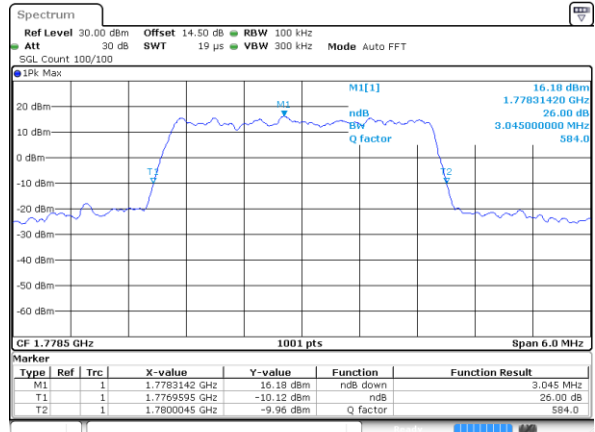

Middle Channel / 1.4MHz / 16QAM

Date: 30 AUG 2019 11:54:56

Highest Channel / 1.4MHz / QPSK

Date: 30 AUG 2019 13:39:54

Highest Channel / 1.4MHz / 16QAM

Date: 30 AUG 2019 13:47:00

LTE Band 66

Lowest Channel / 3MHz / QPSK

Date: 30 AUG 2019 17:21:51

Lowest Channel / 3MHz / 16QAM

Date: 30 AUG 2019 13:51:42

Middle Channel / 3MHz / QPSK

Date: 30 AUG 2019 14:50:34

Middle Channel / 3MHz / 16QAM

Date: 30 AUG 2019 14:55:27

Highest Channel / 3MHz / QPSK

Date: 30 AUG 2019 15:06:05

Highest Channel / 3MHz / 16QAM

Date: 30 AUG 2019 14:58:10

LTE Band 66

Lowest Channel / 5MHz / QPSK

Date: 30 AUG 2019 17:24:07

Lowest Channel / 5MHz / 16QAM

Date: 30 AUG 2019 17:32:15