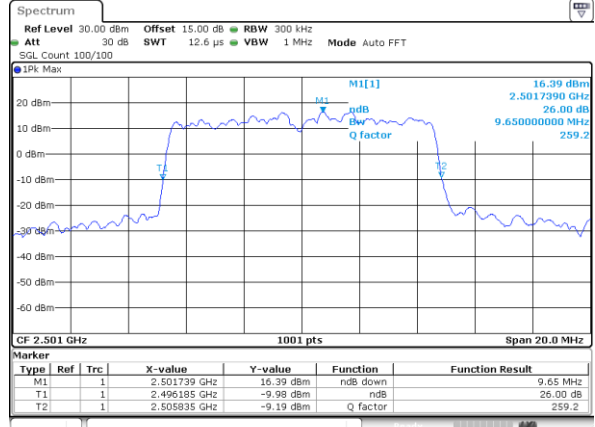

Highest Channel / 5MHz / 16QAM

Date: 30_AUG.2019 18:51:42

LTE Band 41

Lowest Channel / 10MHz / QPSK

Date: 30_AUG.2019 18:52:53

Lowest Channel / 10MHz / 16QAM

Date: 30_AUG.2019 18:53:23

Middle Channel / 10MHz / QPSK

Date: 30_AUG.2019 18:53:03

Middle Channel / 10MHz / 16QAM

Date: 30_AUG.2019 18:53:33

Highest Channel / 10MHz / QPSK

Date: 30_AUG.2019 18:53:13

Highest Channel / 10MHz / 16QAM

Date: 30_AUG.2019 18:53:43

LTE Band 41