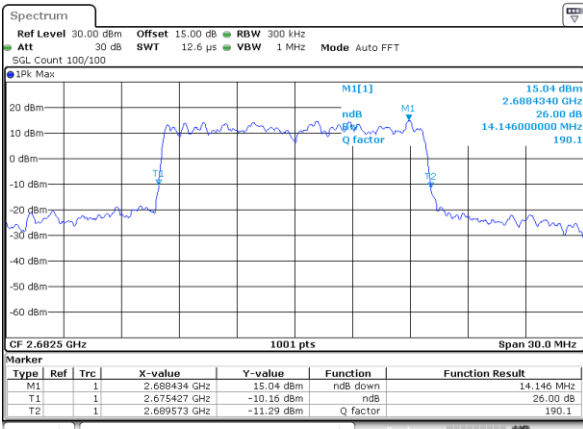

Lowest Channel / 15MHz / QPSK

Date: 30_AUG.2019 18:54:54

Lowest Channel / 15MHz / 16QAM

Date: 30_AUG.2019 18:55:24

Middle Channel / 15MHz / QPSK

Date: 30_AUG.2019 18:55:04

Middle Channel / 15MHz / 16QAM

Date: 30_AUG.2019 18:55:34

Highest Channel / 15MHz / QPSK

Date: 30_AUG.2019 18:55:13

Highest Channel / 15MHz / 16QAM

Date: 30_AUG.2019 18:55:44

LTE Band 41

Lowest Channel / 20MHz / QPSK

Date: 30_AUG.2019 18:56:54

Lowest Channel / 20MHz / 16QAM