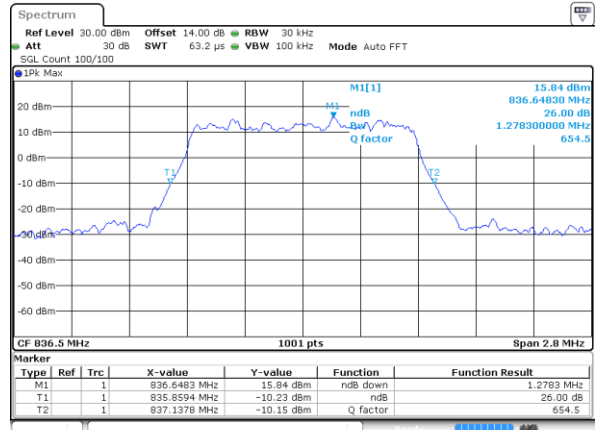

Highest Channel / 20MHz / QPSK

Date: 31.AUG.2019 11:32:54

Highest Channel / 20MHz / 16QAM

Date: 31.AUG.2019 11:33:04

LTE Band 26

Lowest Channel / 1.4MHz / QPSK

Date: 31 AUG 2019 17:42:02

Lowest Channel / 1.4MHz / 16QAM

Date: 31 AUG 2019 17:41:52

Middle Channel / 1.4MHz / QPSK

Date: 31 AUG 2019 18:12:26

Middle Channel / 1.4MHz / 16QAM

Date: 31 AUG 2019 18:12:36

Highest Channel / 1.4MHz / QPSK

Date: 31 AUG 2019 18:13:05

Highest Channel / 1.4MHz / 16QAM