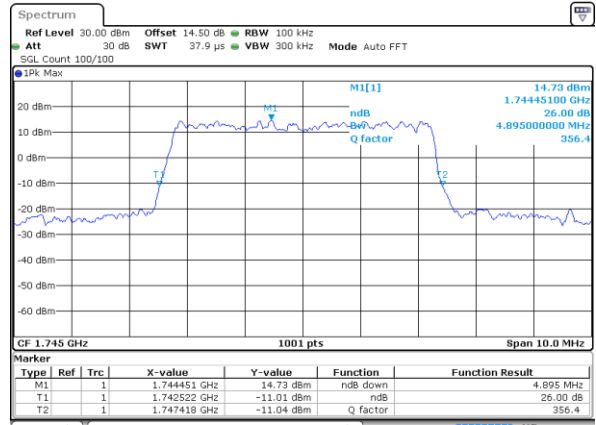

Middle Channel / 1.4MHz / 16QAM

Date: 30 AUG 2019 11:54:56

Highest Channel / 1.4MHz / QPSK

Date: 30 AUG 2019 13:39:54

Highest Channel / 1.4MHz / 16QAM

Date: 30 AUG 2019 13:47:00

LTE Band 66

Lowest Channel / 3MHz / QPSK

Date: 30 AUG 2019 17:21:51

Lowest Channel / 3MHz / 16QAM

Date: 30 AUG 2019 13:51:42

Middle Channel / 3MHz / QPSK

Date: 30 AUG 2019 14:50:34

Middle Channel / 3MHz / 16QAM

Date: 30 AUG 2019 14:55:27

Highest Channel / 3MHz / QPSK

Date: 30 AUG 2019 15:06:05

Highest Channel / 3MHz / 16QAM

Date: 30 AUG 2019 14:58:10

LTE Band 66

Lowest Channel / 5MHz / QPSK

Date: 30 AUG 2019 17:24:07

Lowest Channel / 5MHz / 16QAM

Date: 30 AUG 2019 17:32:15

Middle Channel / 5MHz / QPSK

Date: 30 AUG 2019 17:37:06

Middle Channel / 5MHz / 16QAM

Date: 30 AUG 2019 17:34:46

Highest Channel / 5MHz / QPSK

Date: 30 AUG 2019 17:38:18

Highest Channel / 5MHz / 16QAM

Date: 30 AUG 2019 17:42:04