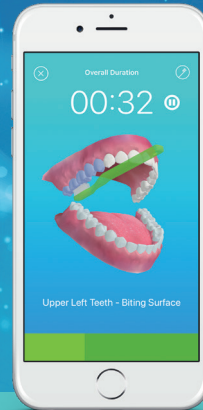

*Compared to patients brushing without Brushlink.

This device complies with part 15 of the FCC Rules. Operation is subject to the following two conditions: (1) This device may not cause harmful interference, and (2) this device must accept any interference received, including interference that may cause undesired operation. FCC ID: 2APQT-DNC-BR020-F