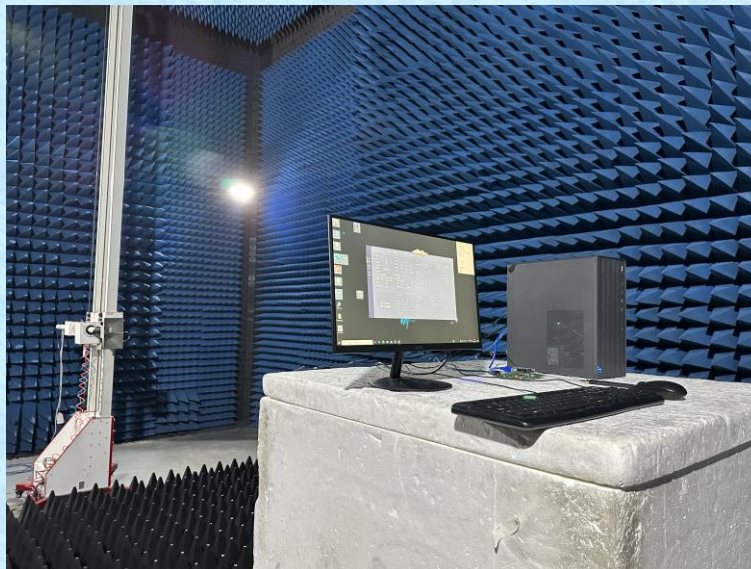

Product Name: WIFI6 MODULE

Test Model No.: 6252M-PUB

Test Setup Photo

Radiated Emission

-----End-----