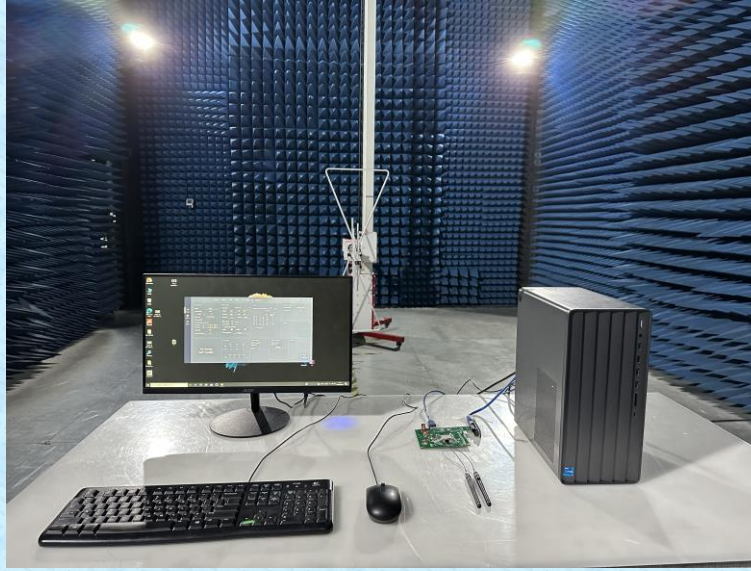

Product Name: WIFI6 MODULE

Test Model No.: 6252M-PUB

Test Setup Photo

Radiated Emission

-----End-----