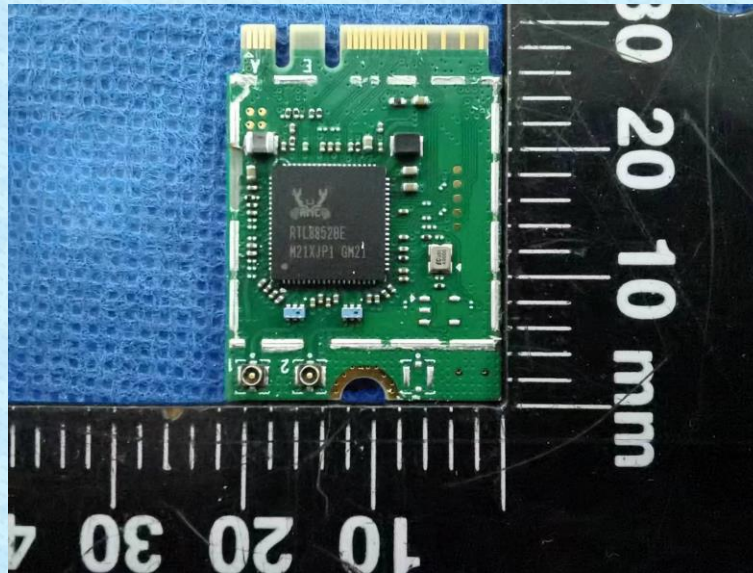

Product Name: WIFI6 MODULE

Test Model No.: 6252M-PUB

EUT Constructional Details

-----End-----