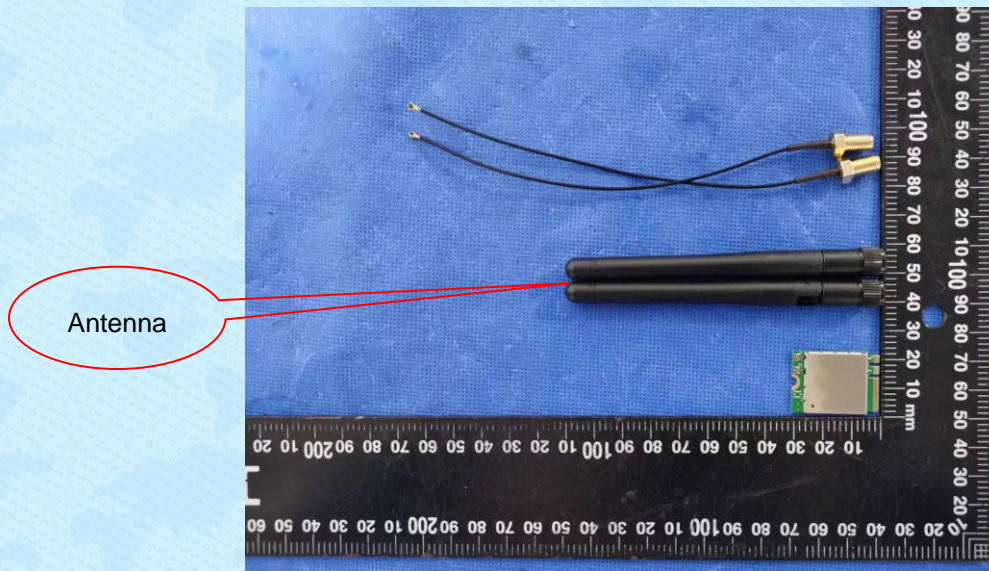

Product Name: WIFI6 MODULE

Test Model No.: 6252M-PUB

EUT Constructional Details

-----End-----