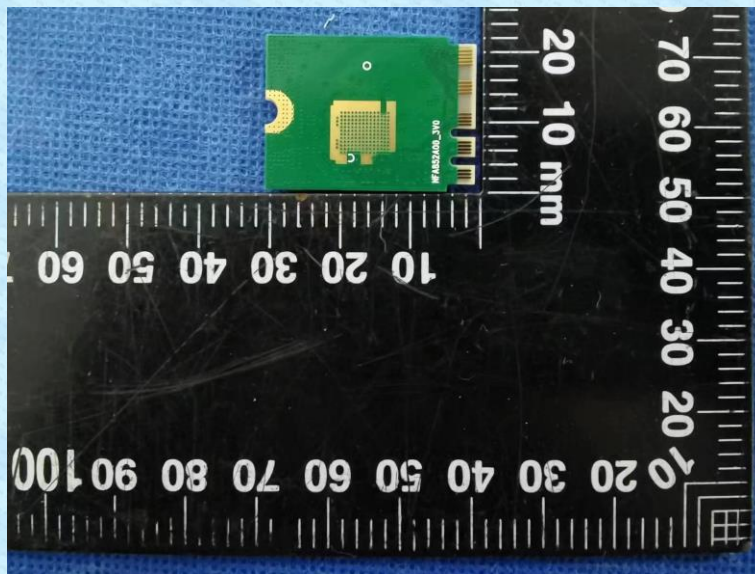

Product Name: WIFI6 MODULE

Test Model No.: 6252M-PUB

EUT Constructional Details

-----End-----