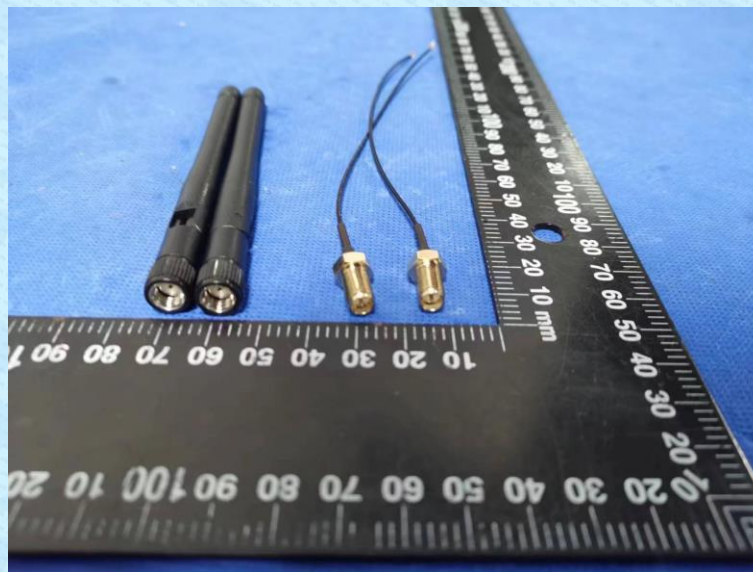

Product Name: WIFI6 MODULE

Test Model No.: 6252M-PUB

EUT Constructional Details

-----End-----