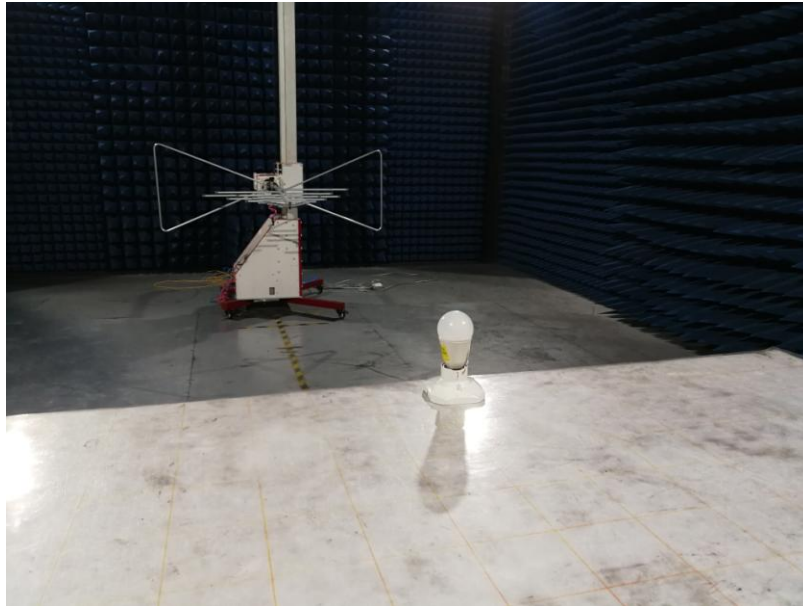

Product Name: Smart Bulb

Test Model No.: SB60

Test Setup Photo

Radiated Emission

Conducted Emission

-----End-----