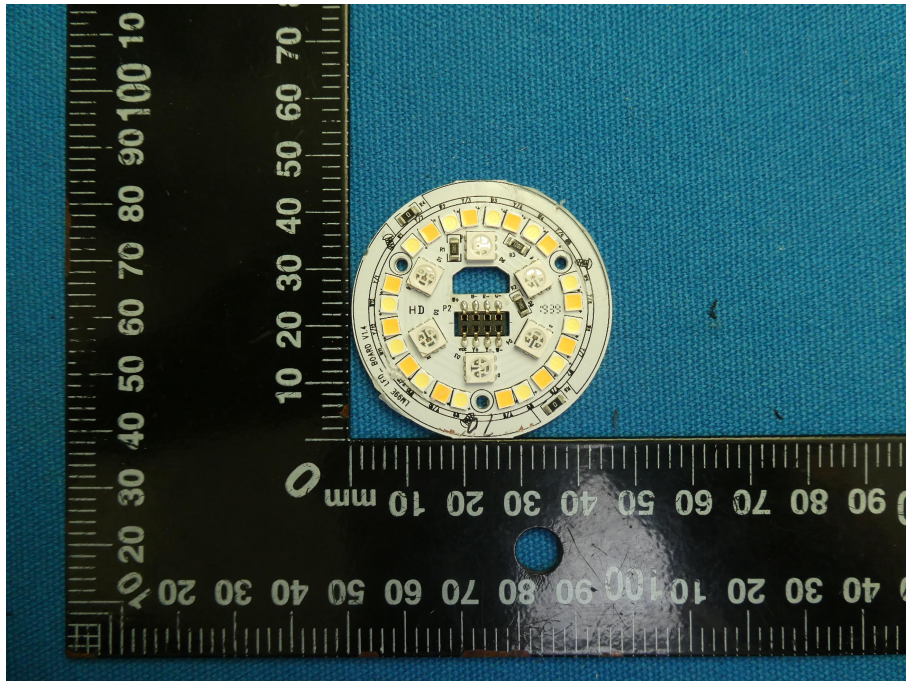

Product Name: Smart Bulb

Test Model No.: SB60

## EUT Constructional Details

RF Antenna

-----End-----