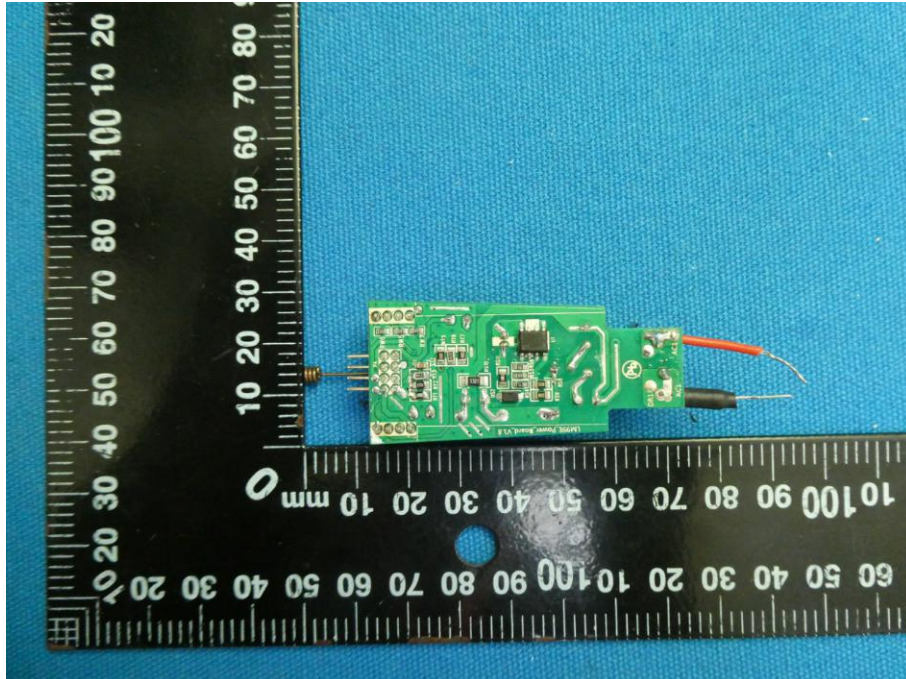

Product Name: Smart Bulb

Test Model No.: SB60

## EUT Constructional Details

RF Antenna

-----End-----