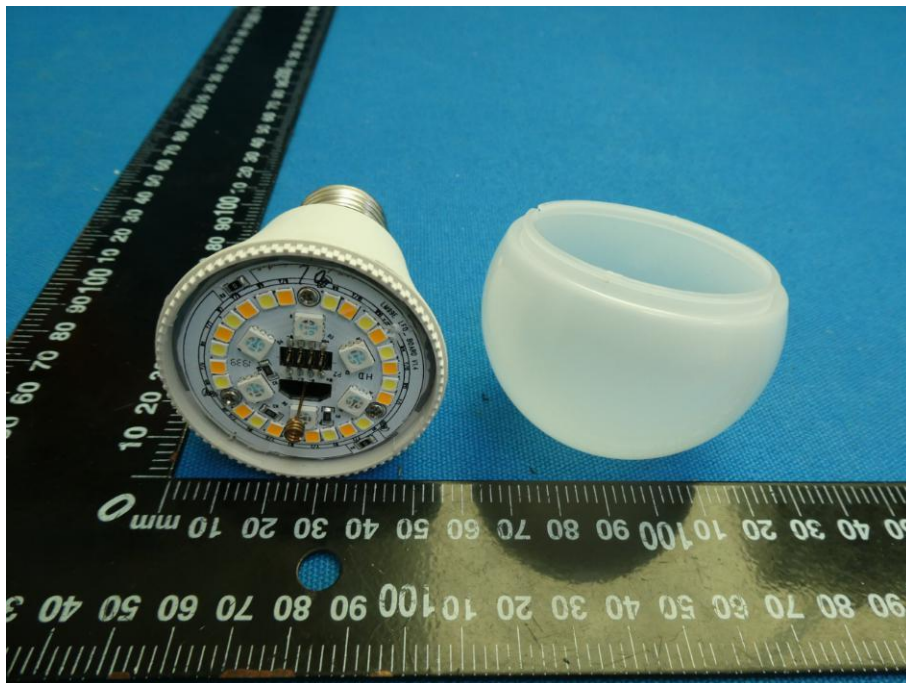

Product Name: Smart Bulb

Test Model No.: SB60

## EUT Constructional Details

RF Antenna

-----End-----