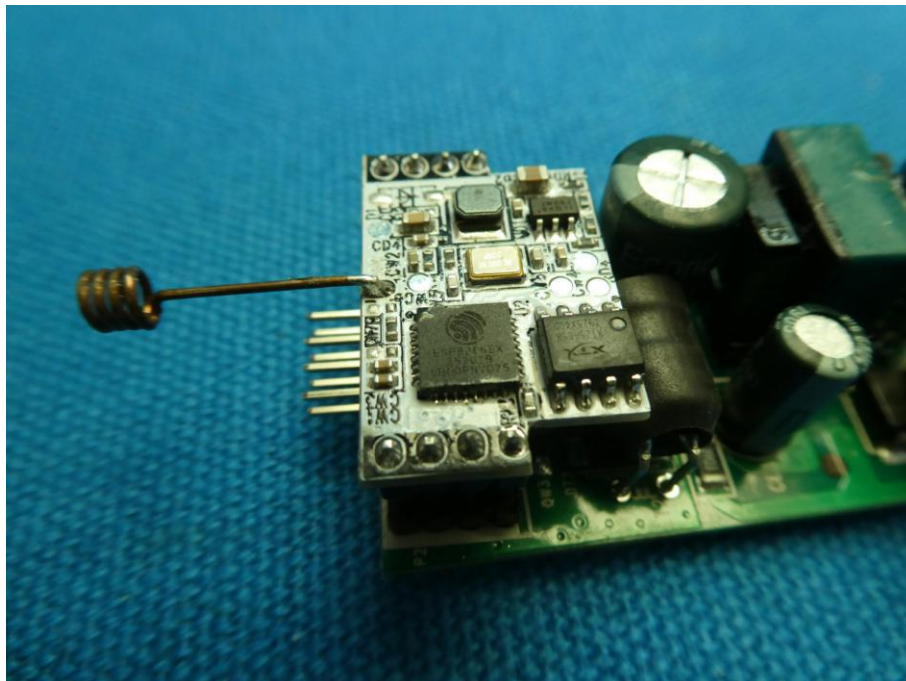

Product Name: Smart Bulb

Test Model No.: SB60

## EUT Constructional Details

RF Antenna

-----End-----