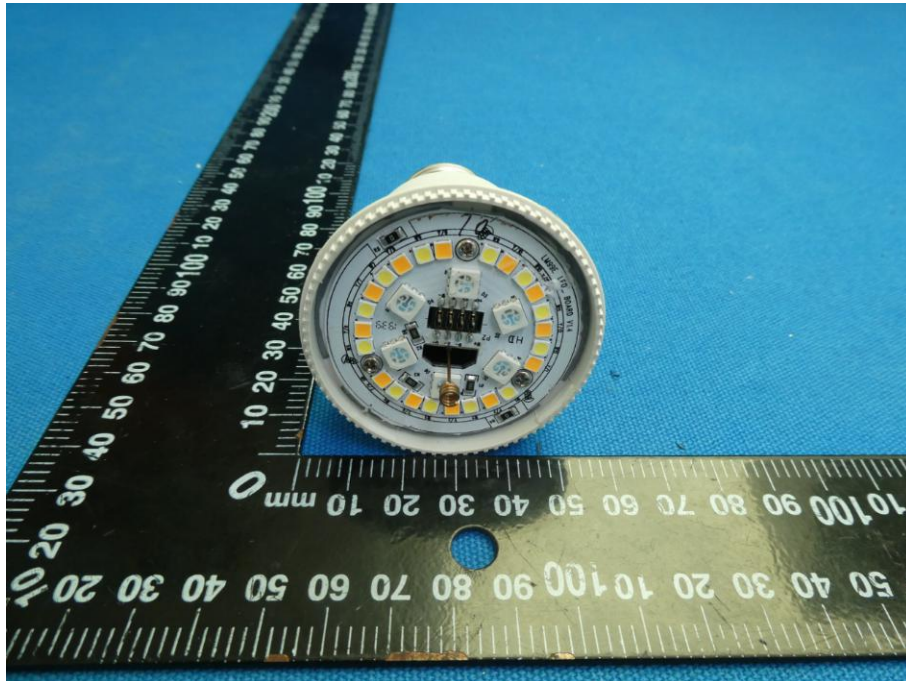

Product Name: Smart Bulb

Test Model No.: SB60

## EUT Constructional Details

RF Antenna

-----End-----