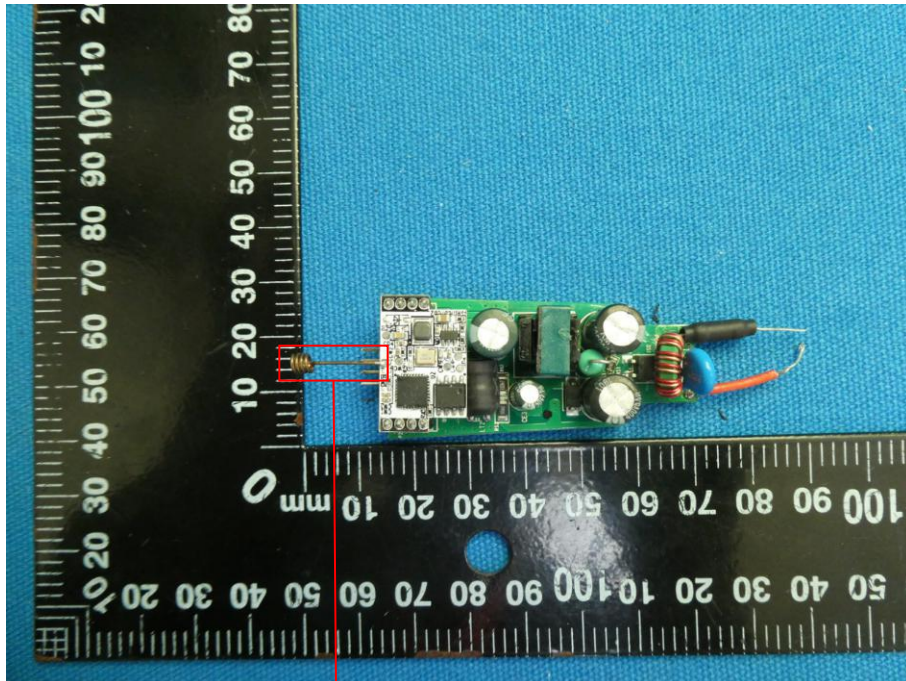

Product Name: Smart Bulb

Test Model No.: SB60

## EUT Constructional Details

RF Antenna

-----End-----