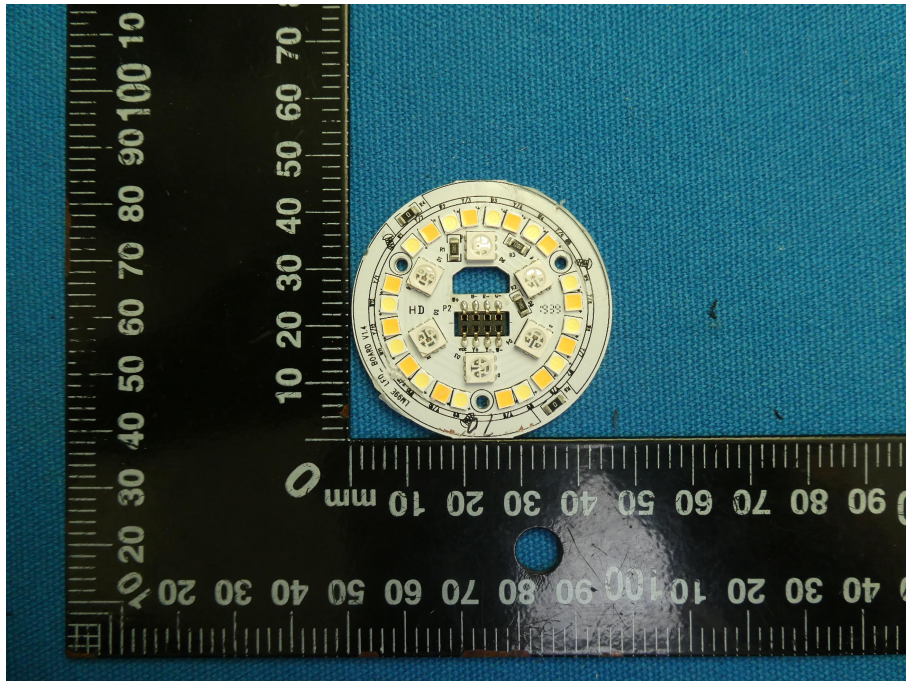

Product Name: Smart Bulb

Test Model No.: SB60

EUT Constructional Details

RF Antenna

-----End-----