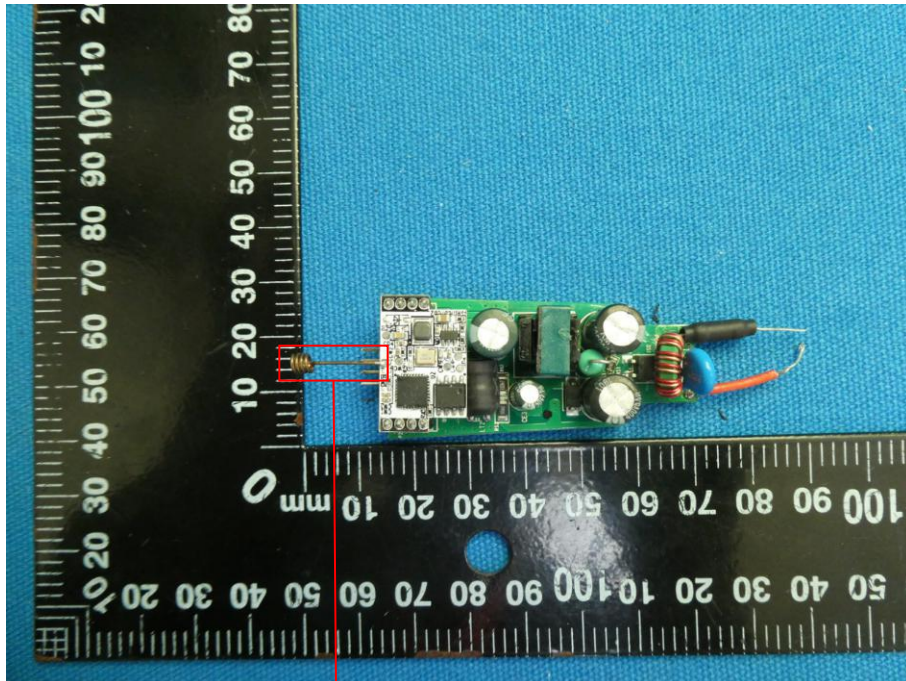

Product Name: Smart Bulb

Test Model No.: SB60

EUT Constructional Details

RF Antenna

-----End-----