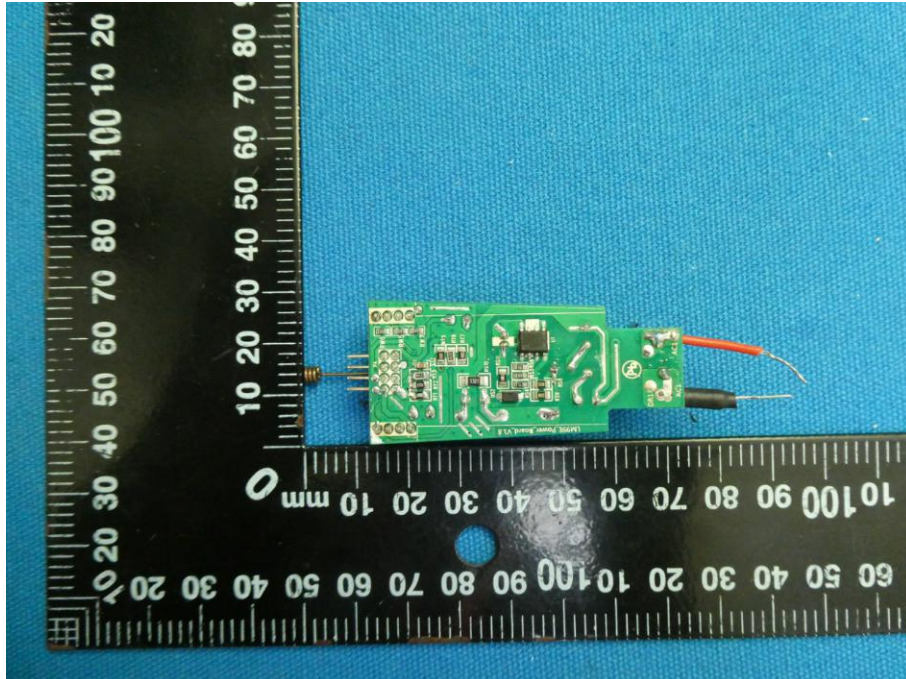

Product Name: Smart Bulb

Test Model No.: SB60

EUT Constructional Details

RF Antenna

-----End-----