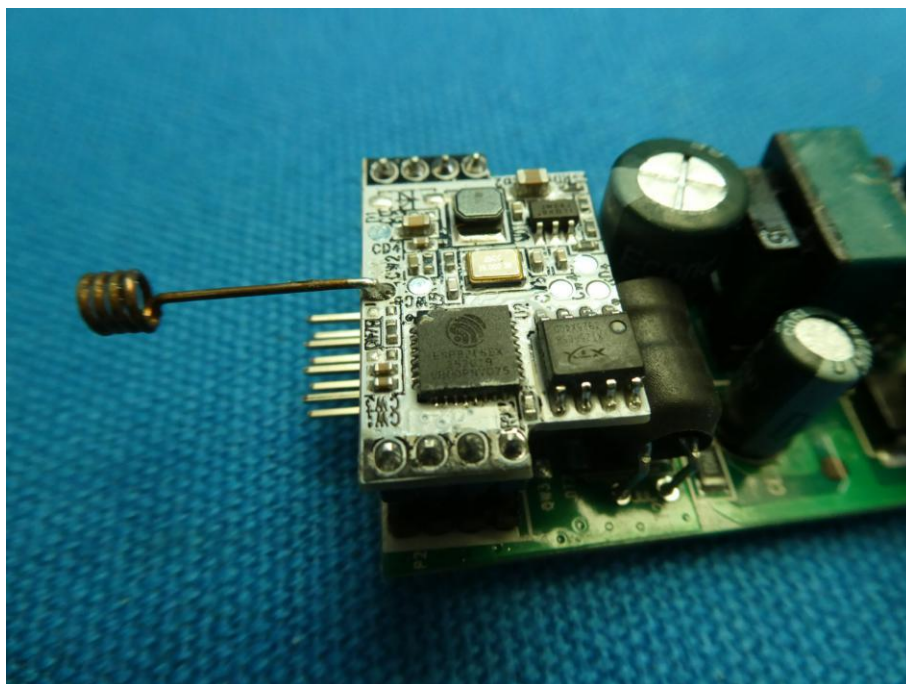

Product Name: Smart Bulb

Test Model No.: SB60

EUT Constructional Details

RF Antenna

-----End-----