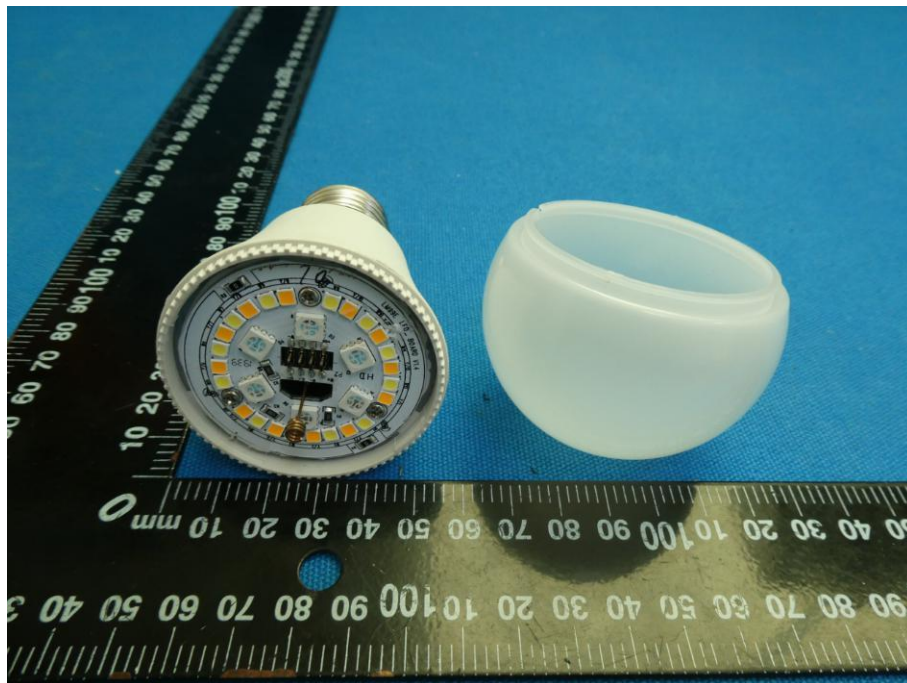

Product Name: Smart Bulb

Test Model No.: SB60

EUT Constructional Details

RF Antenna

-----End-----