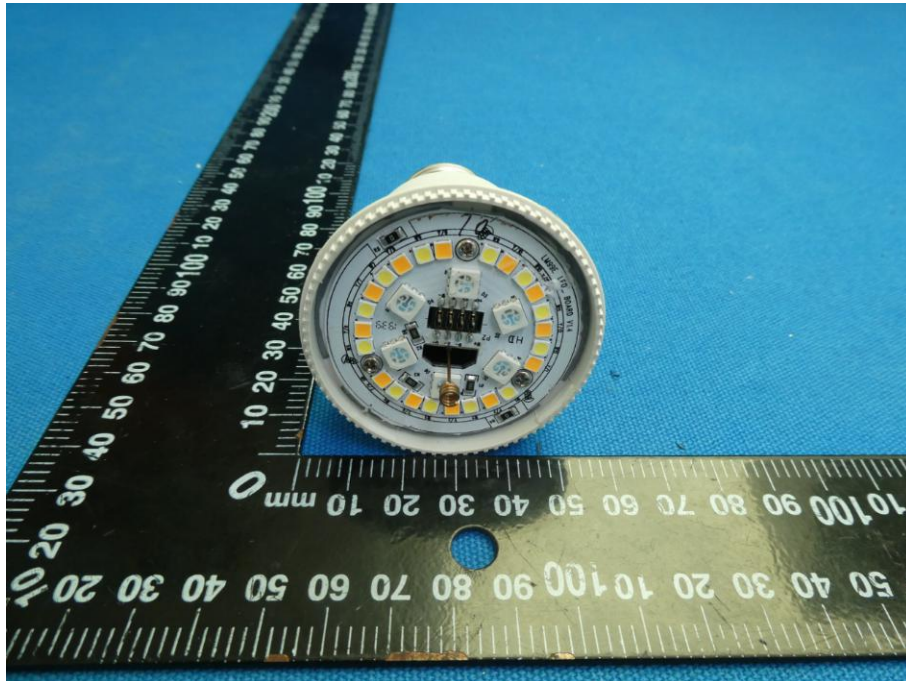

Product Name: Smart Bulb

Test Model No.: SB60

EUT Constructional Details

RF Antenna

-----End-----