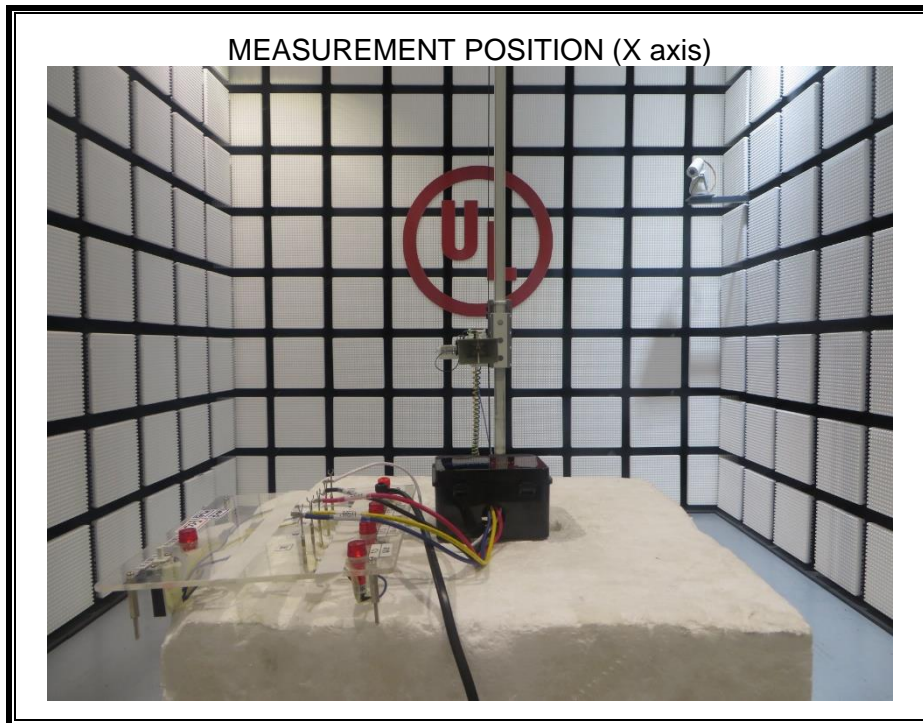

Appendix II

Setup Photographs

RADIATED RF MEASUREMENT SETUP (ABOVE 1 GHz)

MEASUREMENT POSITION (Y axis)

MEASUREMENT POSITION (Z axis)

RADIATED RF MEASUREMENT SETUP (30MHz~1GHz)

RADIATED RF MEASUREMENT SETUP (Below 30MHz)

POWERLINE CONDUCTED EMISSIONS MEASUREMENT SETUP