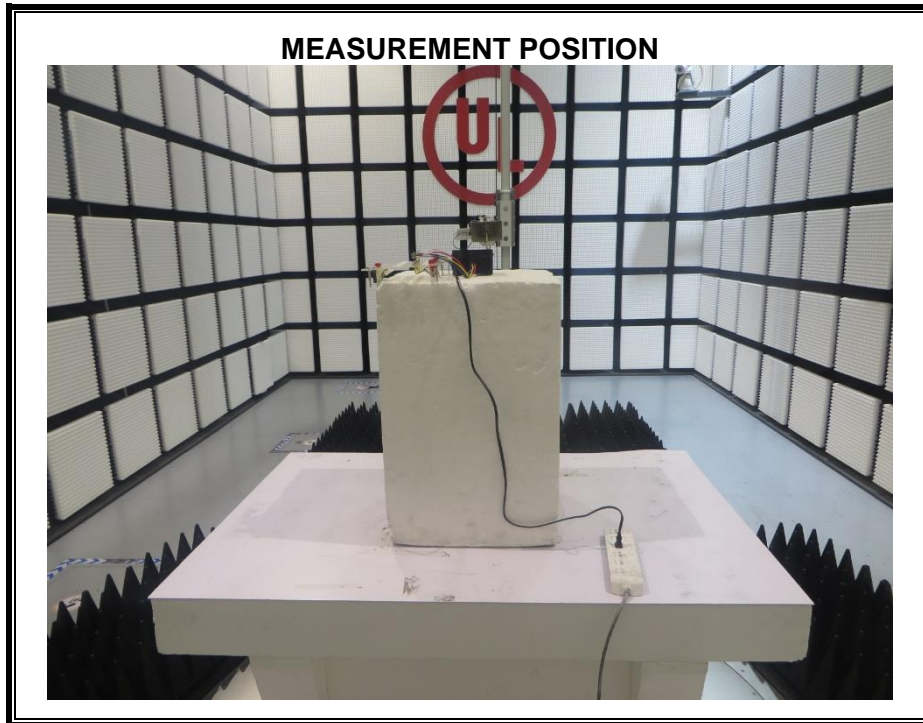

Appendix II

Setup Photographs

RADIATED RF MEASUREMENT SETUP (ABOVE 1 GHz)

MEASUREMENT POSITION (Y axis)

MEASUREMENT POSITION (Z axis)

RADIATED RF MEASUREMENT SETUP (30MHz~1GHz)

RADIATED RF MEASUREMENT SETUP (Below 30MHz)

POWERLINE CONDUCTED EMISSIONS MEASUREMENT SETUP