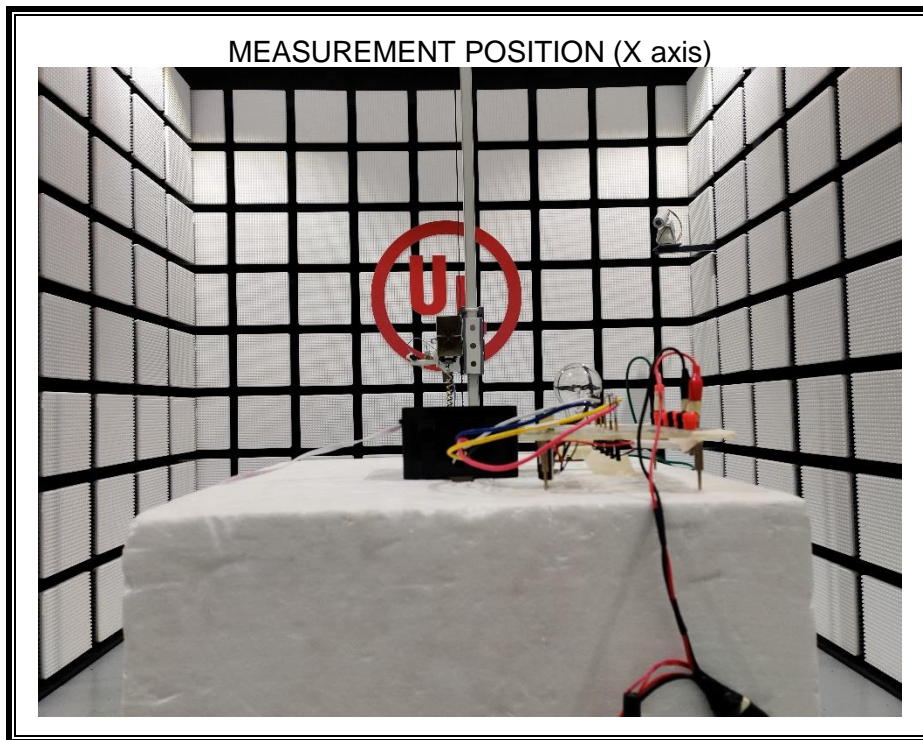

Appendix II

Setup Photographs

RADIATED RF MEASUREMENT SETUP (ABOVE 1 GHz)

MEASUREMENT POSITION (Y axis)

MEASUREMENT POSITION (Z axis)

RADIATED RF MEASUREMENT SETUP (30MHz~1GHz)

RADIATED RF MEASUREMENT SETUP (Below 30MHz)

POWERLINE CONDUCTED EMISSIONS MEASUREMENT SETUP