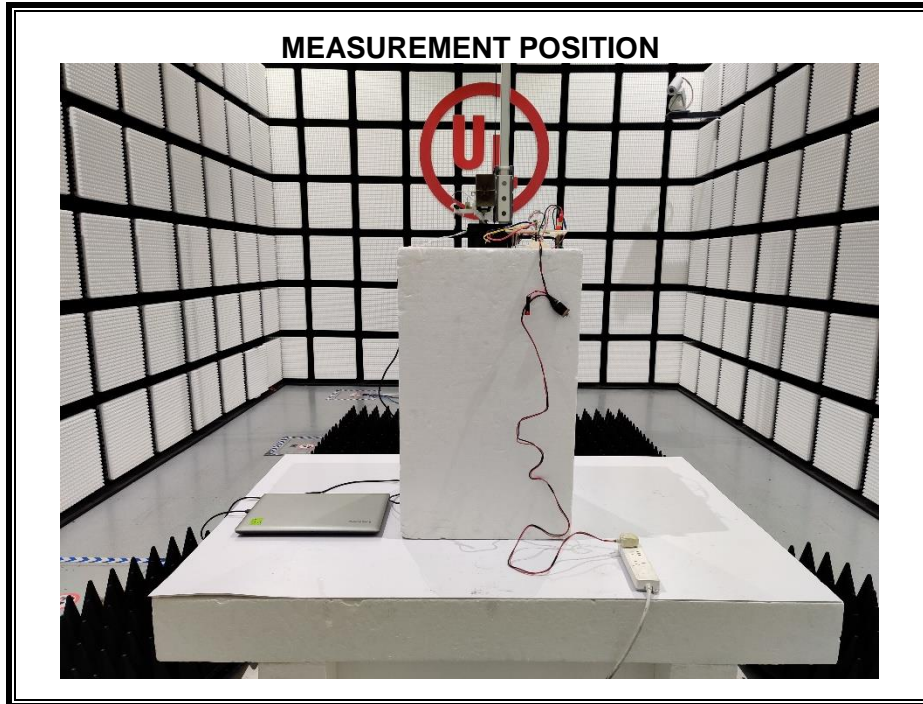

Appendix II

Setup Photographs

RADIATED RF MEASUREMENT SETUP (ABOVE 1 GHz)

MEASUREMENT POSITION (Y axis)

MEASUREMENT POSITION (Z axis)

RADIATED RF MEASUREMENT SETUP (30MHz~1GHz)

RADIATED RF MEASUREMENT SETUP (Below 30MHz)

POWERLINE CONDUCTED EMISSIONS MEASUREMENT SETUP