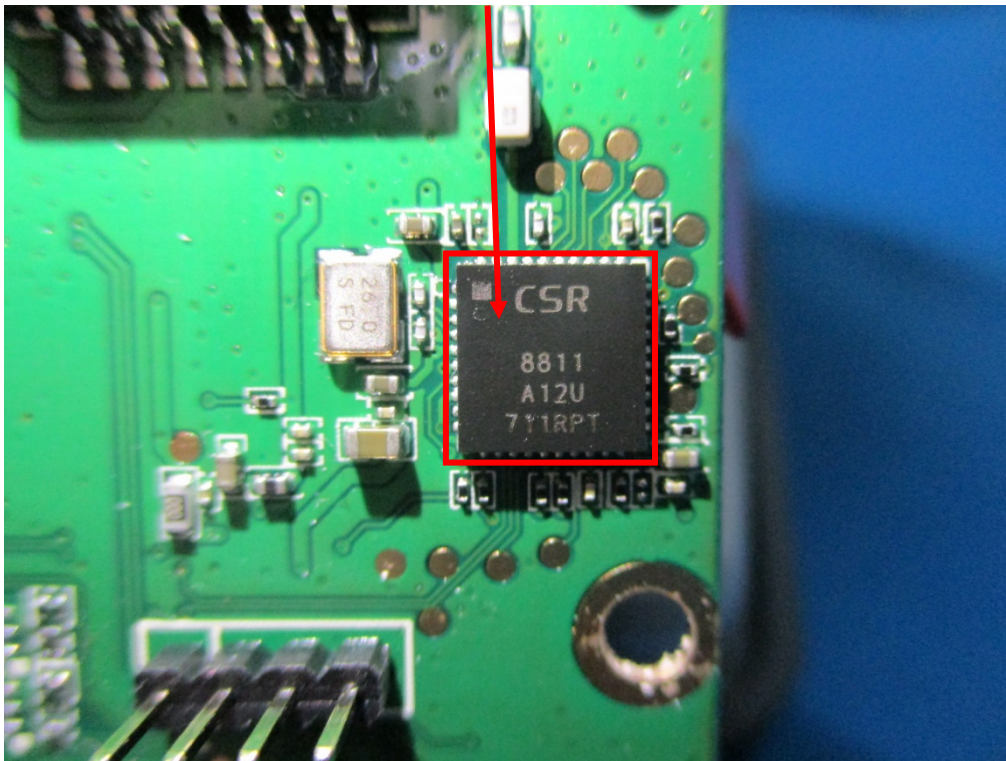

INTERNAL PHOTOS

EUT- Uncover View

EUT- Main Board Top View

EUT- Main Board Bottom View

BLE Chip IC 1 – Top View

BLE Chip IC 2 – Top View

WIFI Chip IC – Top View

BLE Antenna 1 – Top View

BLE Antenna 1 – Bottom View

BLE Antenna 2 – Top View

BLE Antenna 2 – Bottom View

WIFI Antenna – Top View

WIFI Antenna – Bottom View