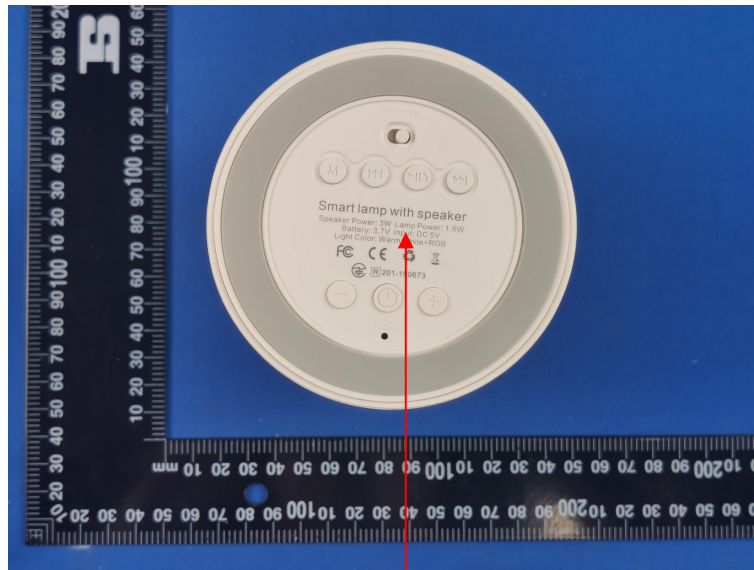

FCC ID Label Information

Label location:

Bluetooth speaker

Model: M6 MINI

FCC ID: 2APQA-M6MINI

This device complies with part 15 of the FCC Rules. Operation is subject to the following two conditions:
(1) This device may not cause harmful interference, and
(2) this device must accept any interference received, including interference that may cause undesired operation.